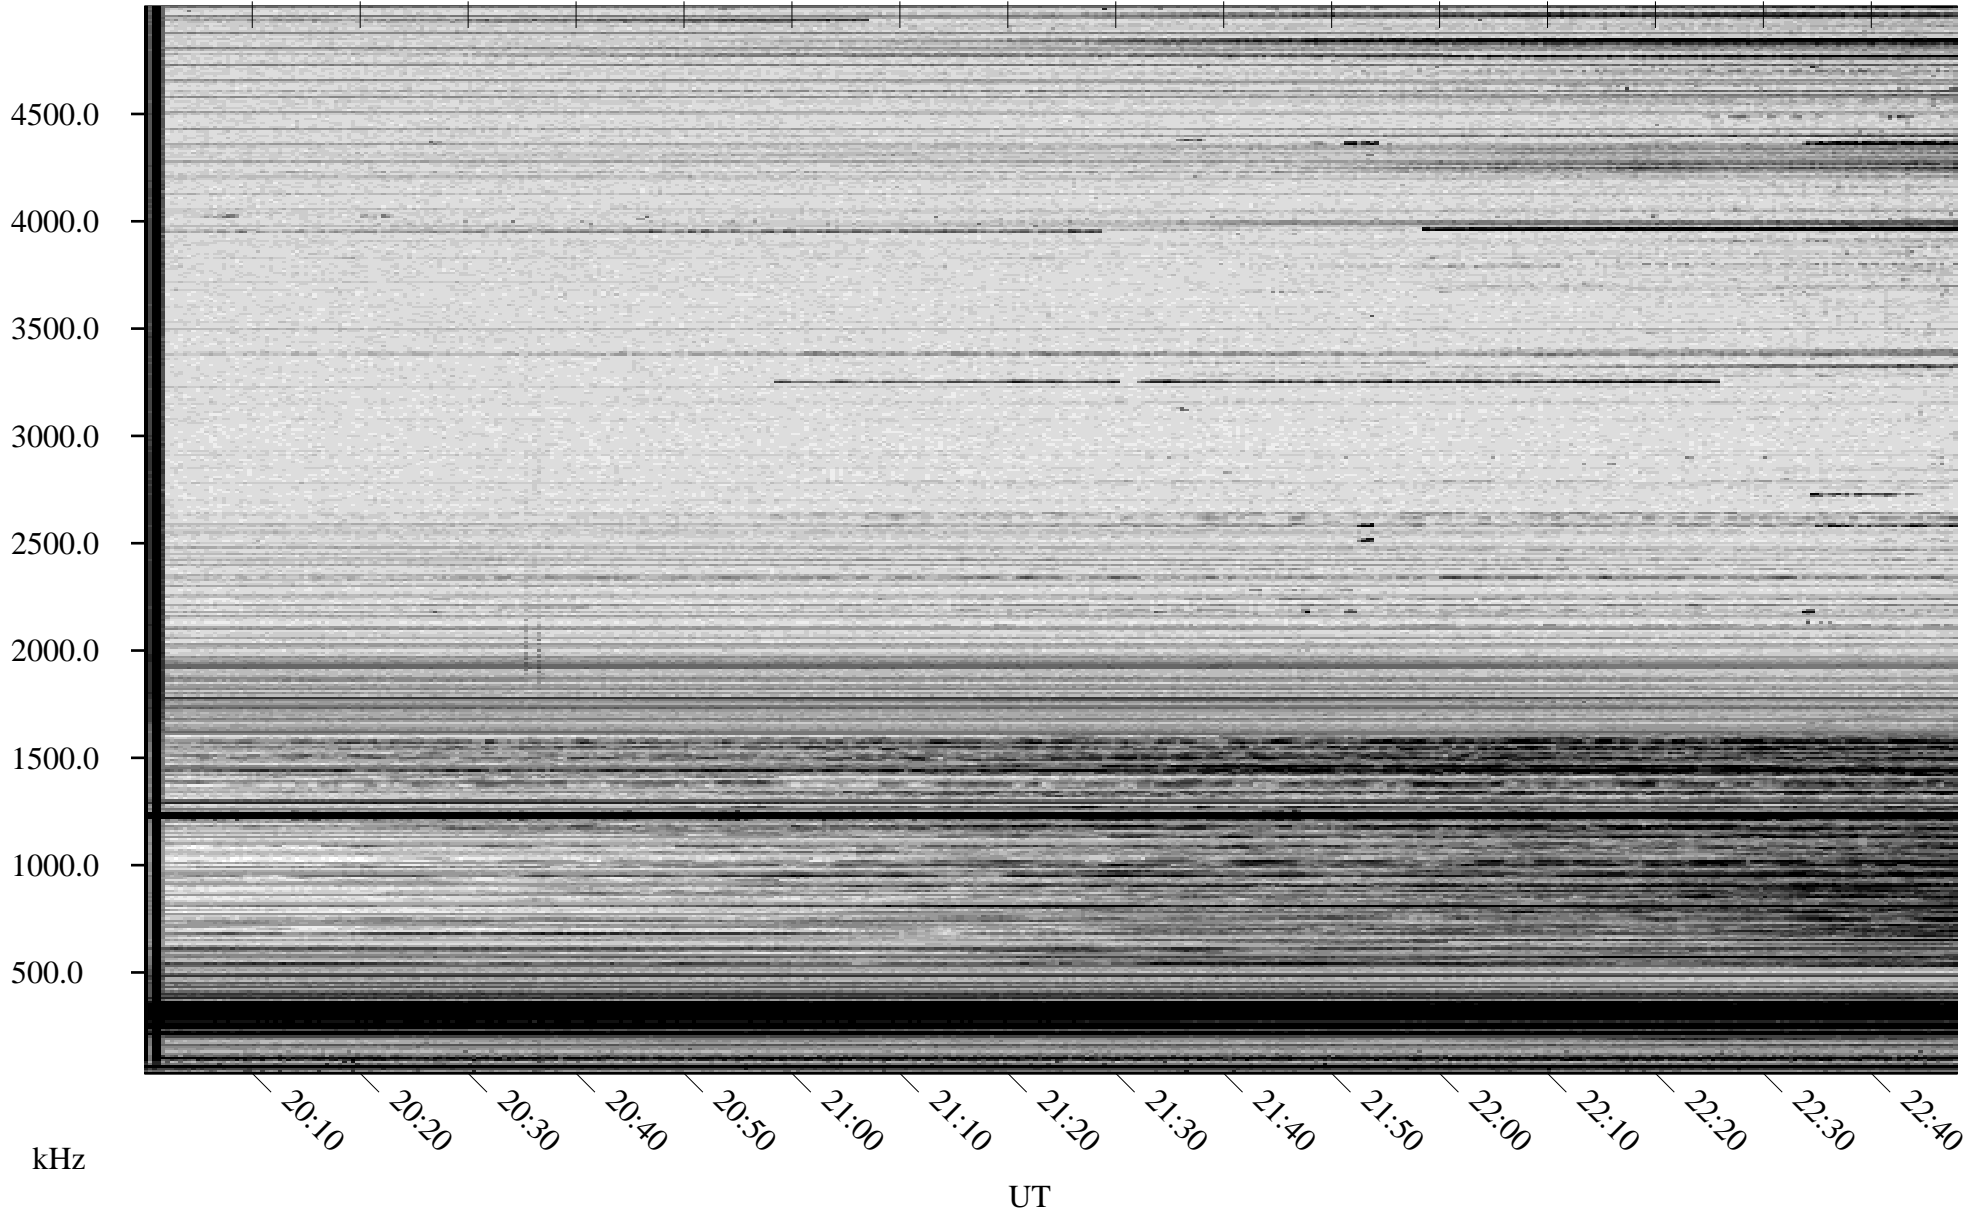

10/09/2007 Churchill, Manitoba

Linear Scale Black = 161 White = 15

ch07282l.r00SUm max_12

Page 1

10/09/2007 Churchill, Manitoba

Linear Scale Black = 161 White = 15

ch07282l.r00SUm max_12

Page 2

10/10/2007 Churchill, Manitoba

Linear Scale Black = 161 White = 15

ch07282l.r00SUm max_12

Page 3

10/10/2007 Churchill, Manitoba

Linear Scale Black = 161 White = 15

ch07282l.r00SUm max_12

Page 4

10/10/2007 Churchill, Manitoba

Linear Scale Black = 161 White = 15

ch07282l.r00SUm max_12

Page 5

10/10/2007 Churchill, Manitoba

Linear Scale Black = 161 White = 15

ch07282l.r00SUm max_12

Page 6

10/10/2007 Churchill, Manitoba

Linear Scale Black = 161 White = 15

ch07282l.r00SUm max_12

Page 7

10/10/2007 Churchill, Manitoba

Linear Scale Black = 161 White = 15

ch07282l.r00SUm max_12