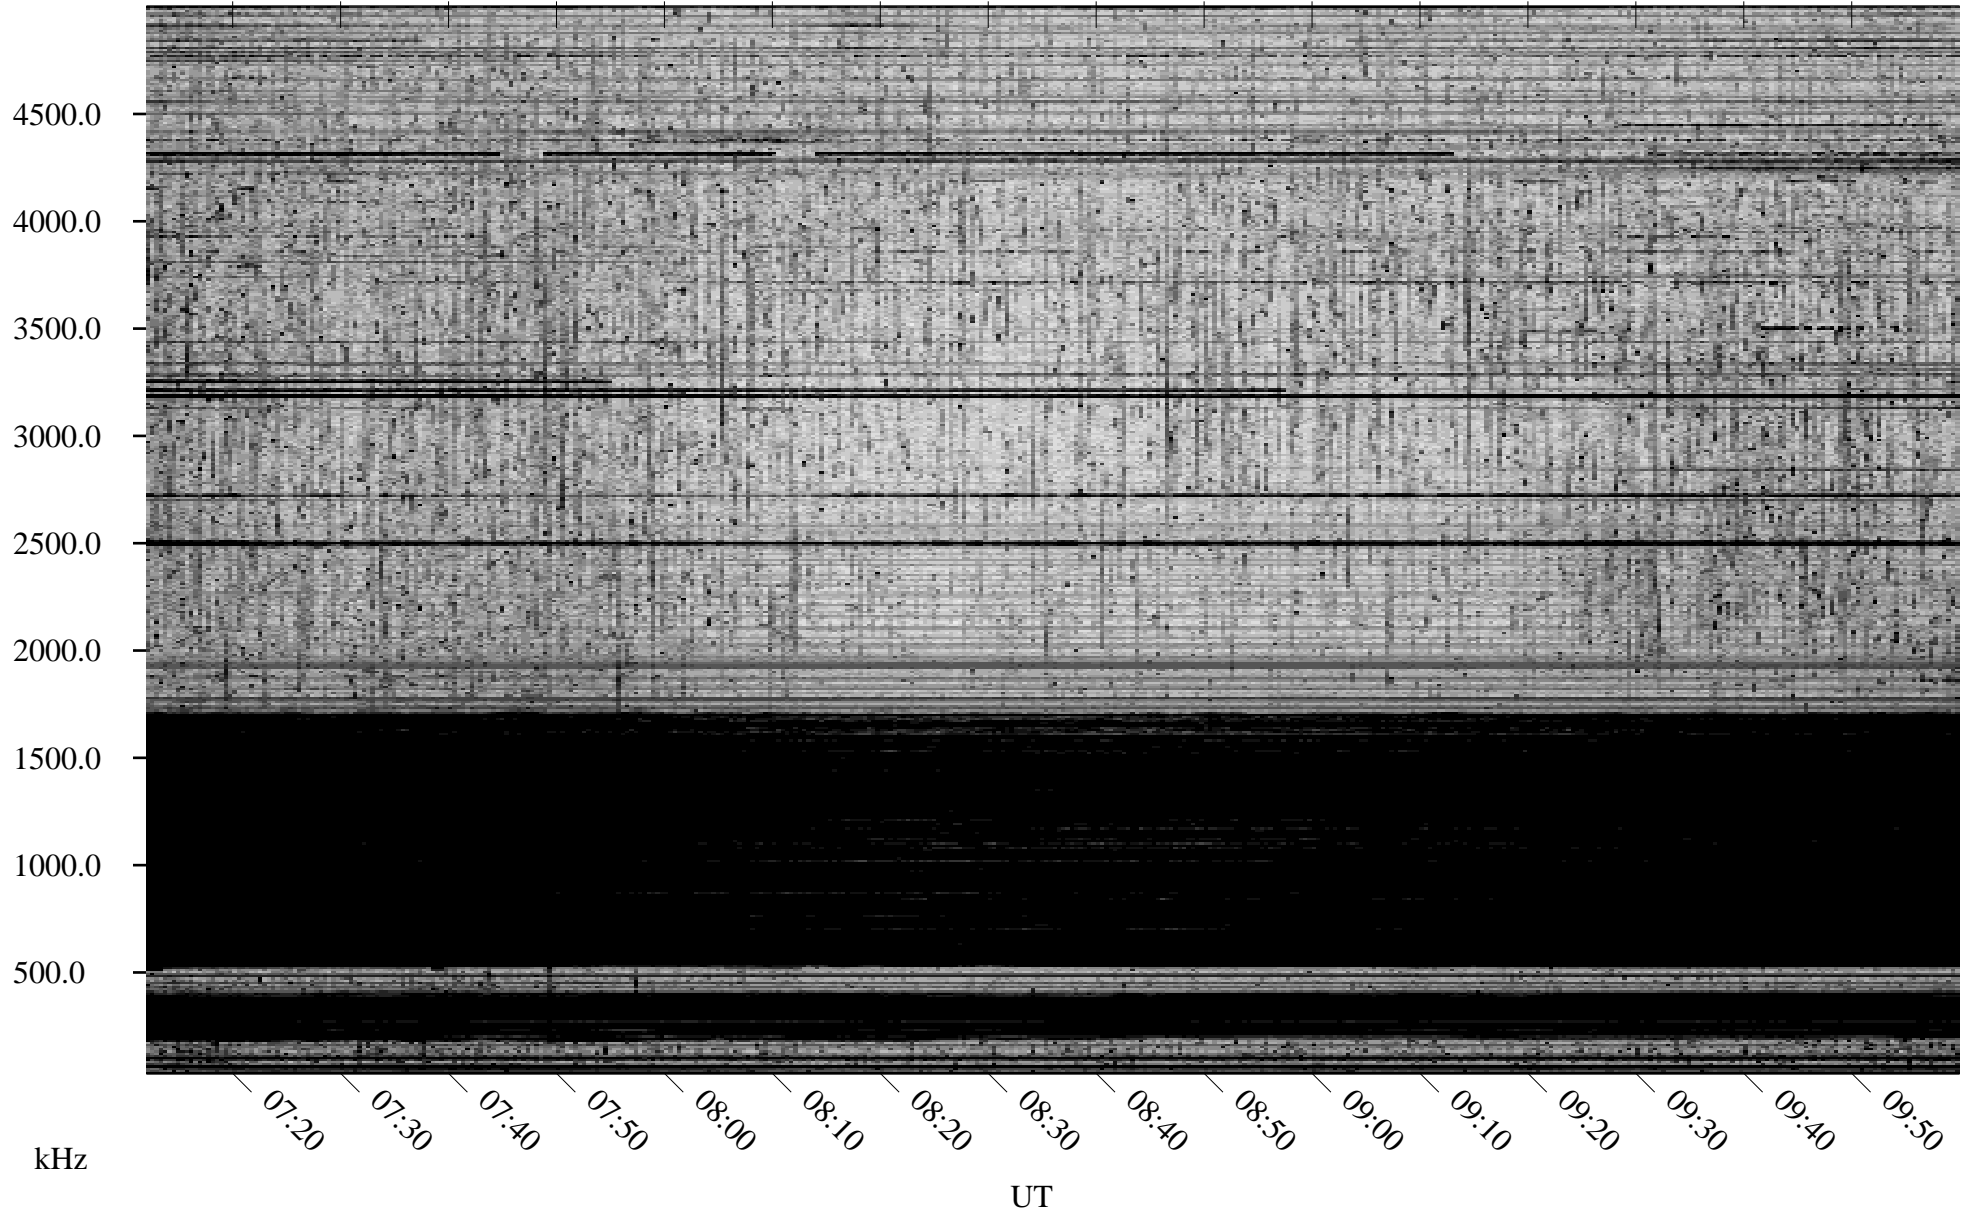

10/09/2007 Churchill, Manitoba

Linear Scale Black = 161 White = 15

ch07282l.r00SUm max_12

Page 1

10/09/2007 Churchill, Manitoba

Linear Scale Black = 161 White = 15

ch07282l.r00SUm max_12

Page 2

10/10/2007 Churchill, Manitoba

Linear Scale Black = 161 White = 15

ch07282l.r00SUm max_12

Page 3

10/10/2007 Churchill, Manitoba

Linear Scale Black = 161 White = 15

ch07282l.r00SUm max_12

Page 4

10/10/2007 Churchill, Manitoba

Linear Scale Black = 161 White = 15

ch07282l.r00SUm max_12

Page 5

10/10/2007 Churchill, Manitoba

Linear Scale Black = 161 White = 15

ch07282l.r00SUm max_12

Page 6

10/10/2007 Churchill, Manitoba

Linear Scale Black = 161 White = 15

ch07282l.r00SUm max_12

Page 7

10/10/2007 Churchill, Manitoba

Linear Scale Black = 161 White = 15

ch07282l.r00SUm max_12