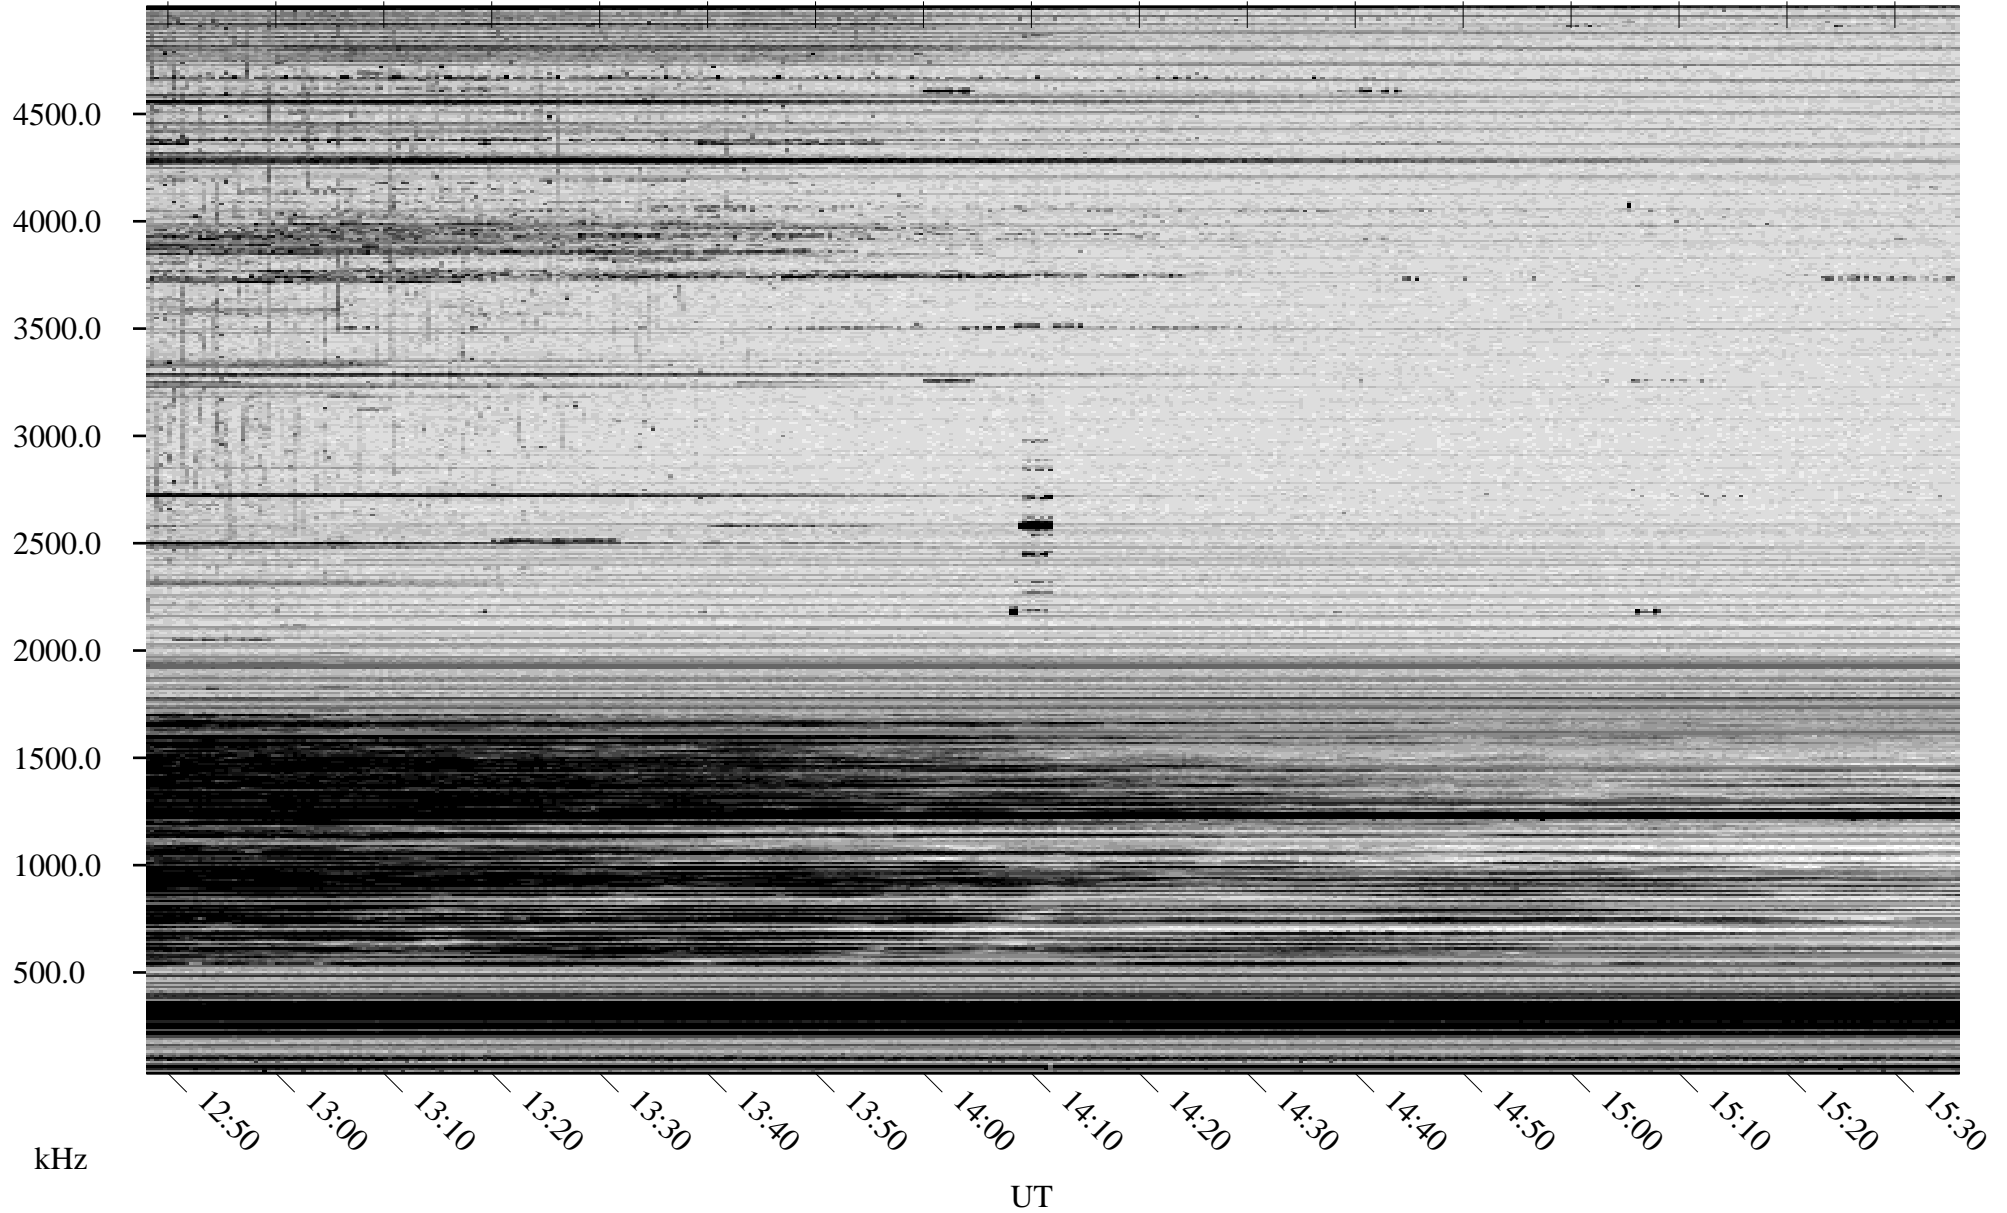

10/09/2007 Churchill, Manitoba

Linear Scale Black = 161 White = 15

ch07282l.r00SUm max_12

Page 1

10/09/2007 Churchill, Manitoba

Linear Scale Black = 161 White = 15

ch07282l.r00SUm max_12

Page 2

10/10/2007 Churchill, Manitoba

Linear Scale Black = 161 White = 15

ch07282l.r00SUm max_12

Page 3

10/10/2007 Churchill, Manitoba

Linear Scale Black = 161 White = 15

ch07282l.r00SUm max_12

Page 4

10/10/2007 Churchill, Manitoba

Linear Scale Black = 161 White = 15

ch07282l.r00SUm max_12

Page 5

10/10/2007 Churchill, Manitoba

Linear Scale Black = 161 White = 15

ch07282l.r00SUm max_12

Page 6

10/10/2007 Churchill, Manitoba

Linear Scale Black = 161 White = 15

ch07282l.r00SUm max_12

Page 7

10/10/2007 Churchill, Manitoba

Linear Scale Black = 161 White = 15

ch07282l.r00SUm max_12