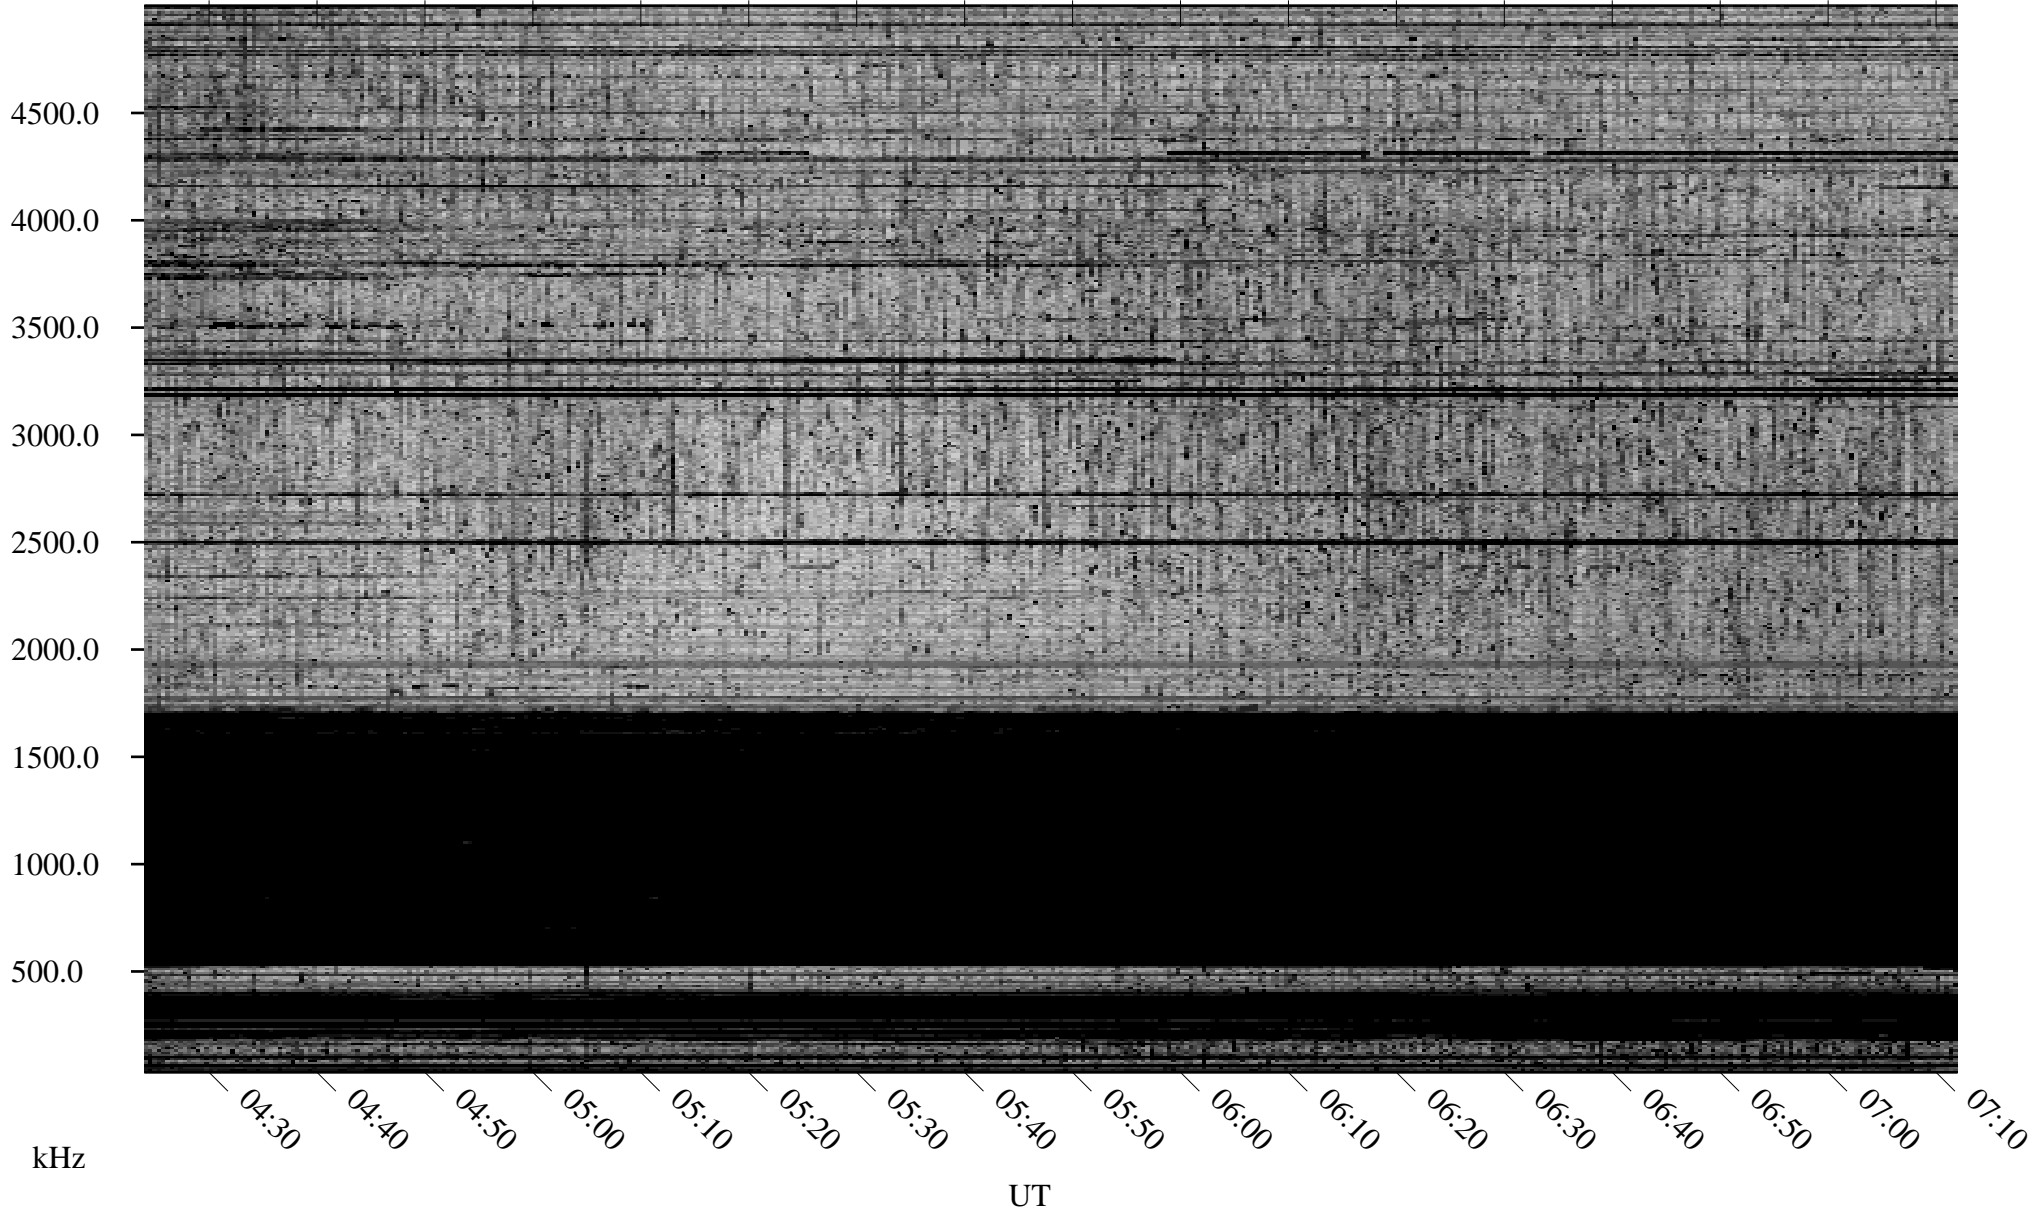

10/09/2007 Churchill, Manitoba

Linear Scale Black = 161 White = 15

ch07282l.r00SUm max_12

Page 1

10/09/2007 Churchill, Manitoba

Linear Scale Black = 161 White = 15

ch07282l.r00SUm max_12

Page 2

10/10/2007 Churchill, Manitoba

Linear Scale Black = 161 White = 15

ch07282l.r00SUm max_12

Page 3

10/10/2007 Churchill, Manitoba

Linear Scale Black = 161 White = 15

ch07282l.r00SUm max_12

Page 4

10/10/2007 Churchill, Manitoba

Linear Scale Black = 161 White = 15

ch07282l.r00SUm max_12

Page 5

10/10/2007 Churchill, Manitoba

Linear Scale Black = 161 White = 15

ch07282l.r00SUm max_12

Page 6

10/10/2007 Churchill, Manitoba

Linear Scale Black = 161 White = 15

ch07282l.r00SUm max_12

Page 7

10/10/2007 Churchill, Manitoba

Linear Scale Black = 161 White = 15

ch07282l.r00SUm max_12