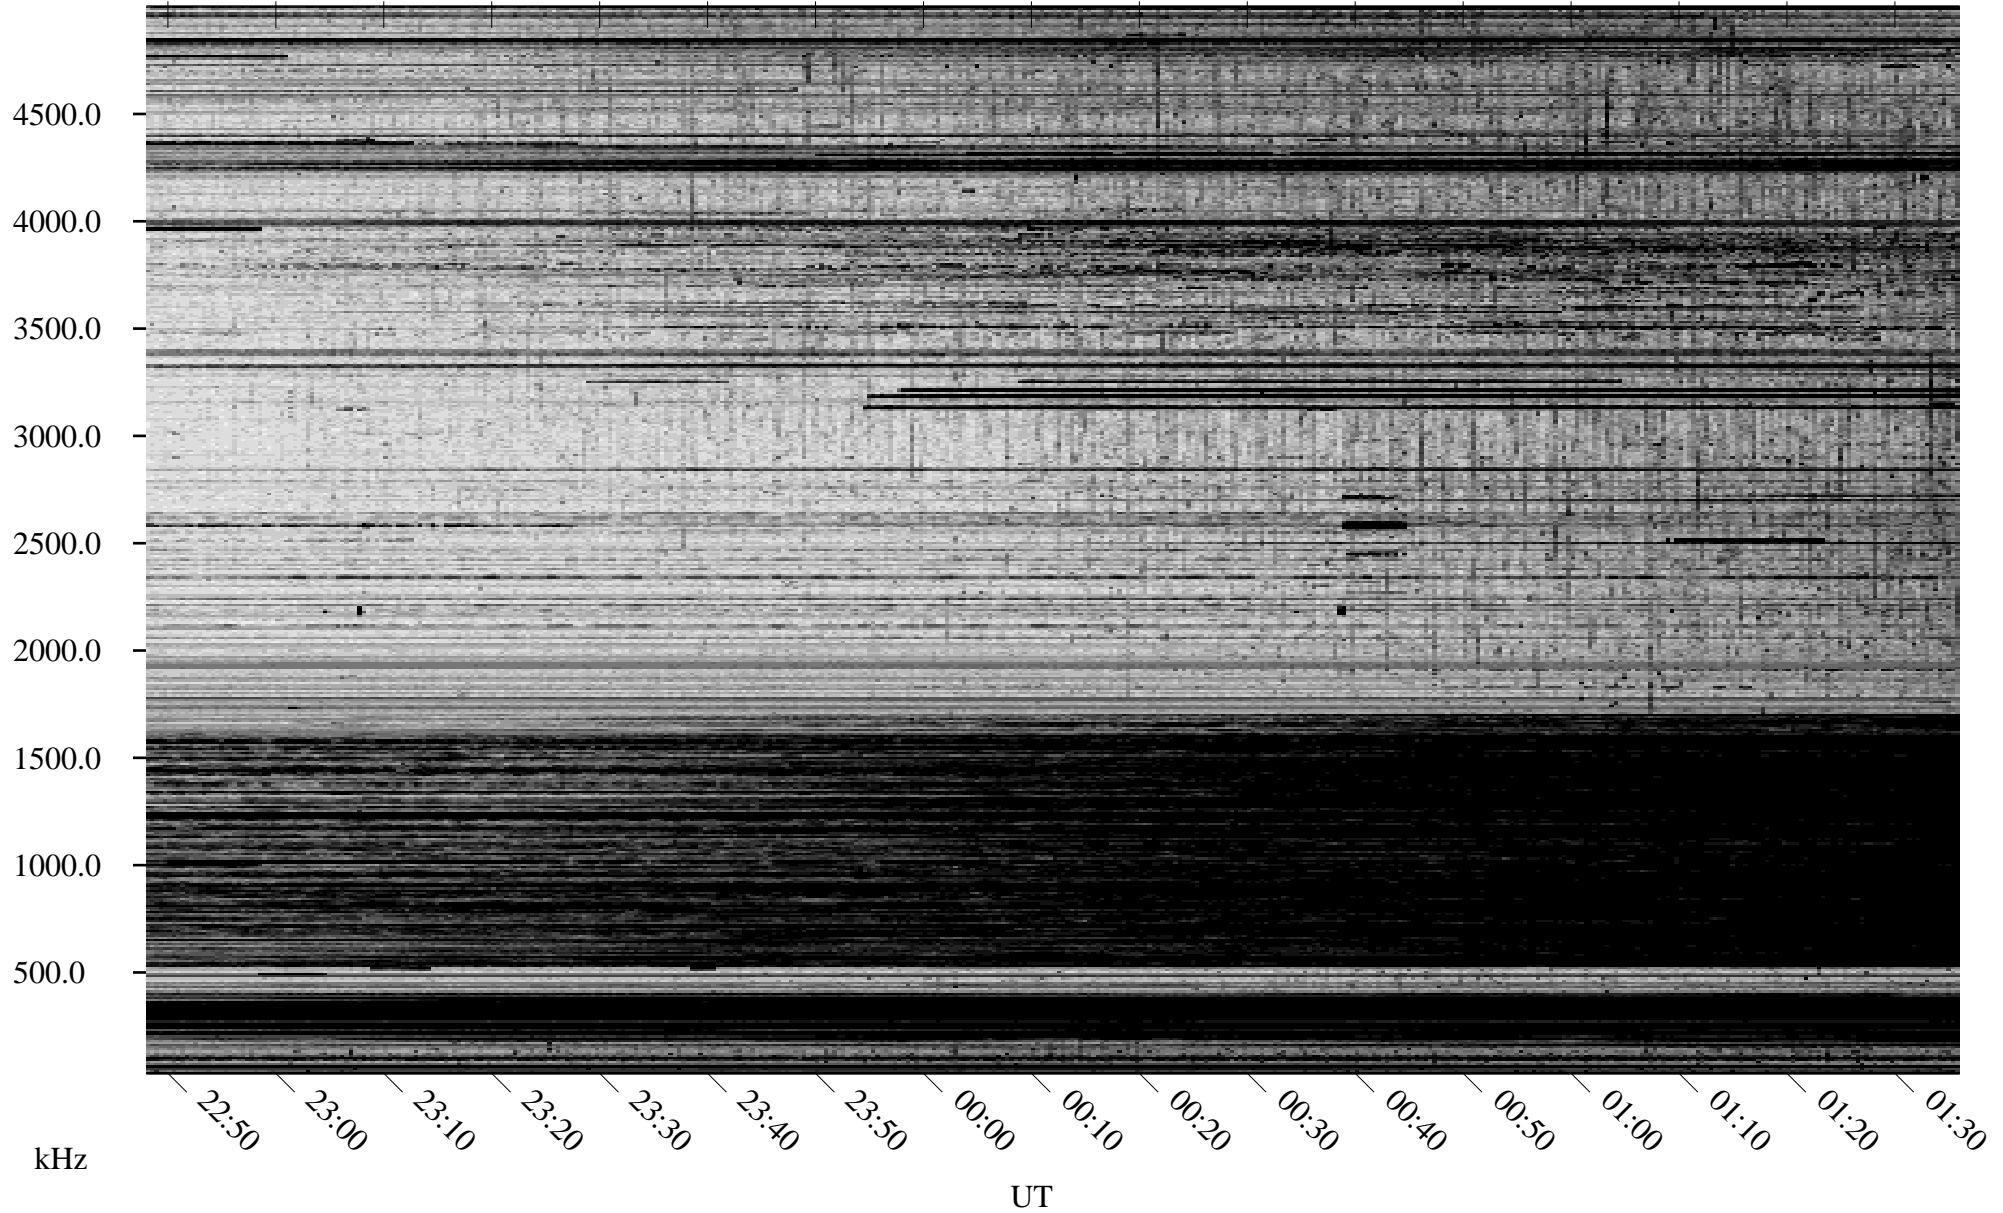

10/09/2007 Churchill, Manitoba

Linear Scale Black = 161 White = 15

ch07282l.r00SUm max_12

Page 1

10/09/2007 Churchill, Manitoba

Linear Scale Black = 161 White = 15

ch07282l.r00SUm max_12

Page 2

10/10/2007 Churchill, Manitoba

Linear Scale Black = 161 White = 15

ch07282l.r00SUm max_12

Page 3

10/10/2007 Churchill, Manitoba

Linear Scale Black = 161 White = 15

ch07282l.r00SUm max_12

Page 4

10/10/2007 Churchill, Manitoba

Linear Scale Black = 161 White = 15

ch07282l.r00SUm max_12

Page 5

10/10/2007 Churchill, Manitoba

Linear Scale Black = 161 White = 15

ch07282l.r00SUm max_12

Page 6

10/10/2007 Churchill, Manitoba

Linear Scale Black = 161 White = 15

ch07282l.r00SUm max_12

Page 7

10/10/2007 Churchill, Manitoba

Linear Scale Black = 161 White = 15

ch07282l.r00SUm max_12