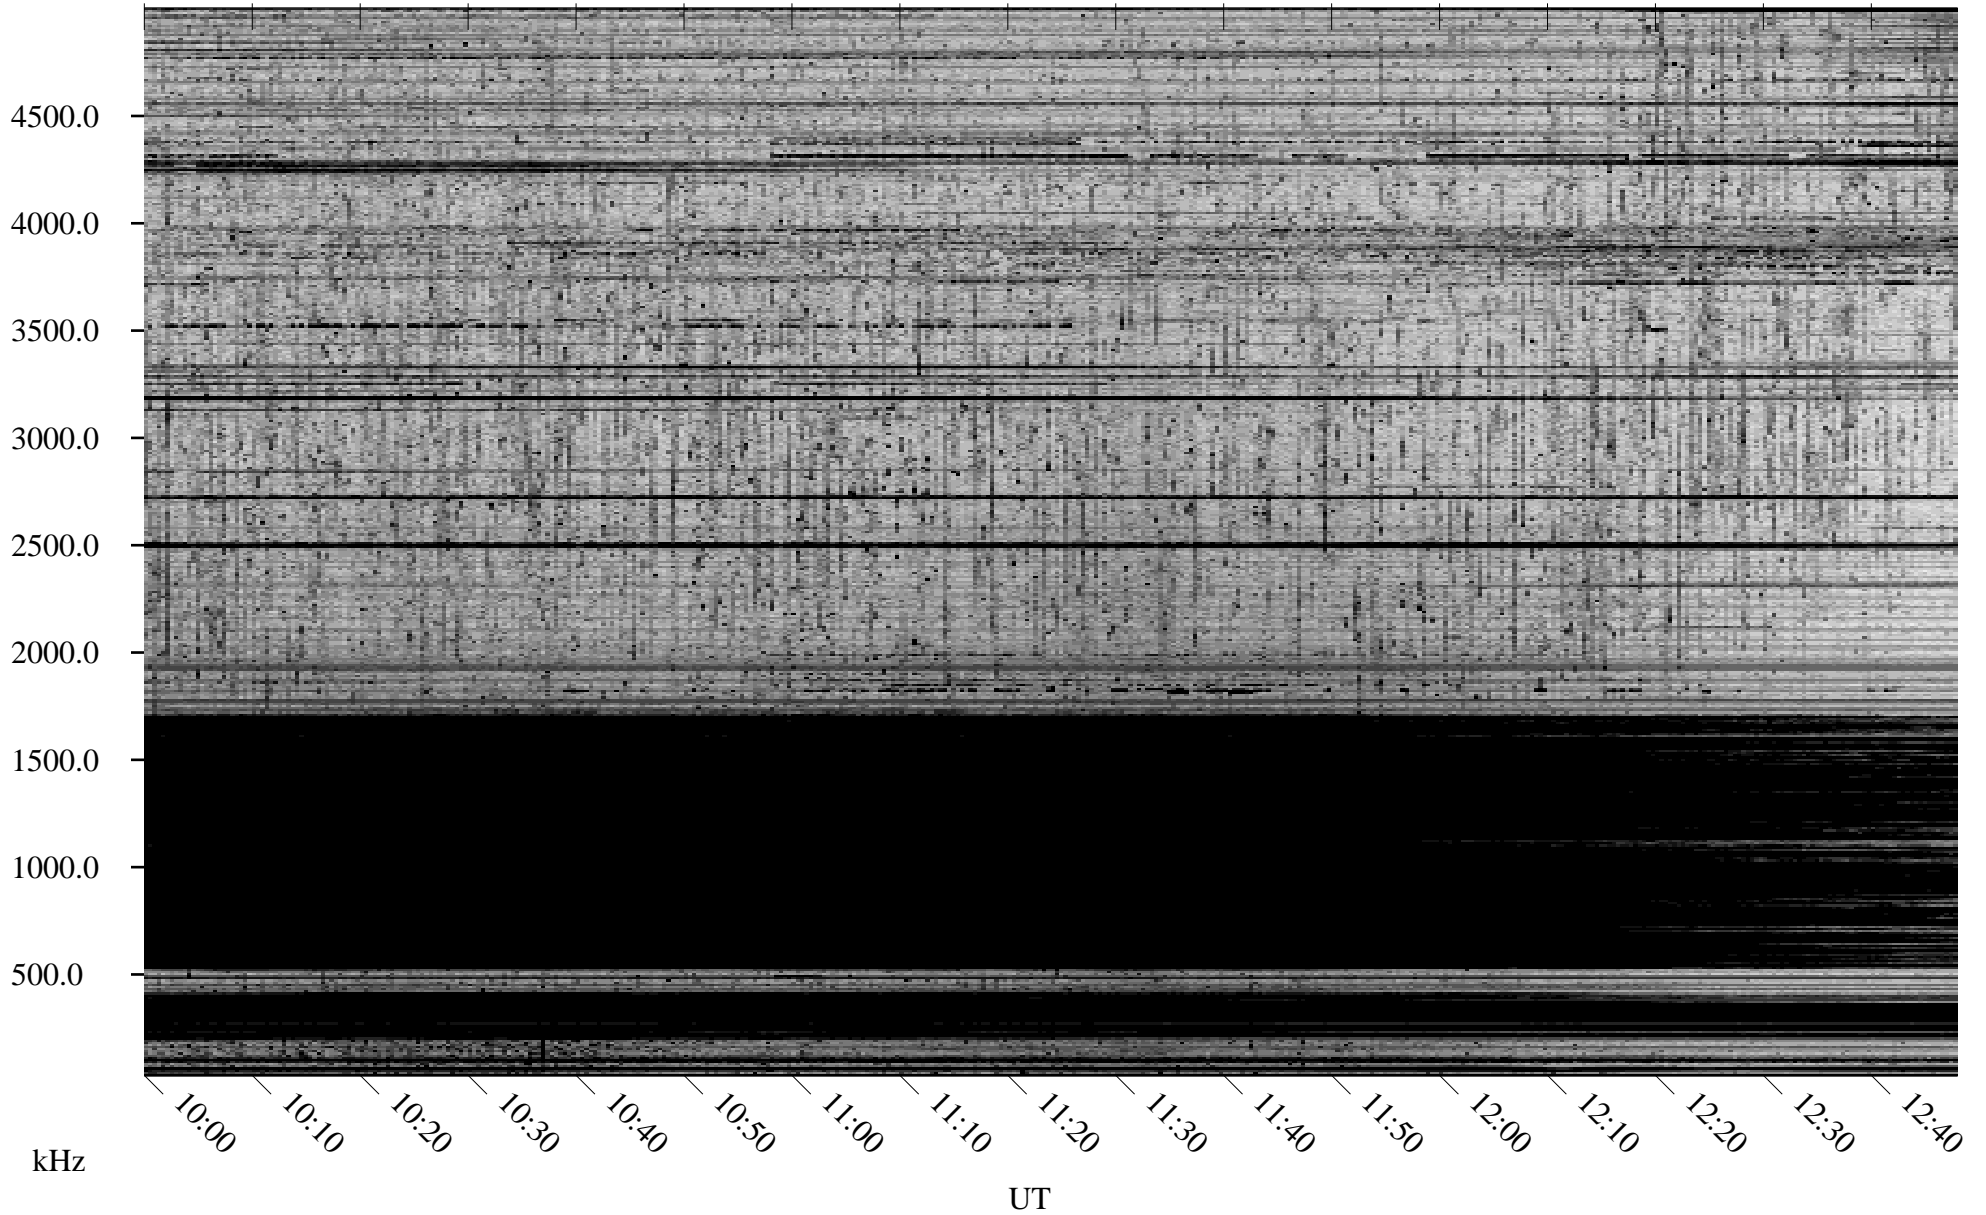

10/09/2007 Churchill, Manitoba

Linear Scale Black = 161 White = 15

ch07282l.r00SUm max_12

Page 1

10/09/2007 Churchill, Manitoba

Linear Scale Black = 161 White = 15

ch07282l.r00SUm max_12

Page 2

10/10/2007 Churchill, Manitoba

Linear Scale Black = 161 White = 15

ch07282l.r00SUm max_12

Page 3

10/10/2007 Churchill, Manitoba

Linear Scale Black = 161 White = 15

ch07282l.r00SUm max_12

Page 4

10/10/2007 Churchill, Manitoba

Linear Scale Black = 161 White = 15

ch07282l.r00SUm max_12

Page 5

10/10/2007 Churchill, Manitoba

Linear Scale Black = 161 White = 15

ch07282l.r00SUm max_12

Page 6

10/10/2007 Churchill, Manitoba

Linear Scale Black = 161 White = 15

ch07282l.r00SUm max_12

Page 7

10/10/2007 Churchill, Manitoba

Linear Scale Black = 161 White = 15

ch07282l.r00SUm max_12