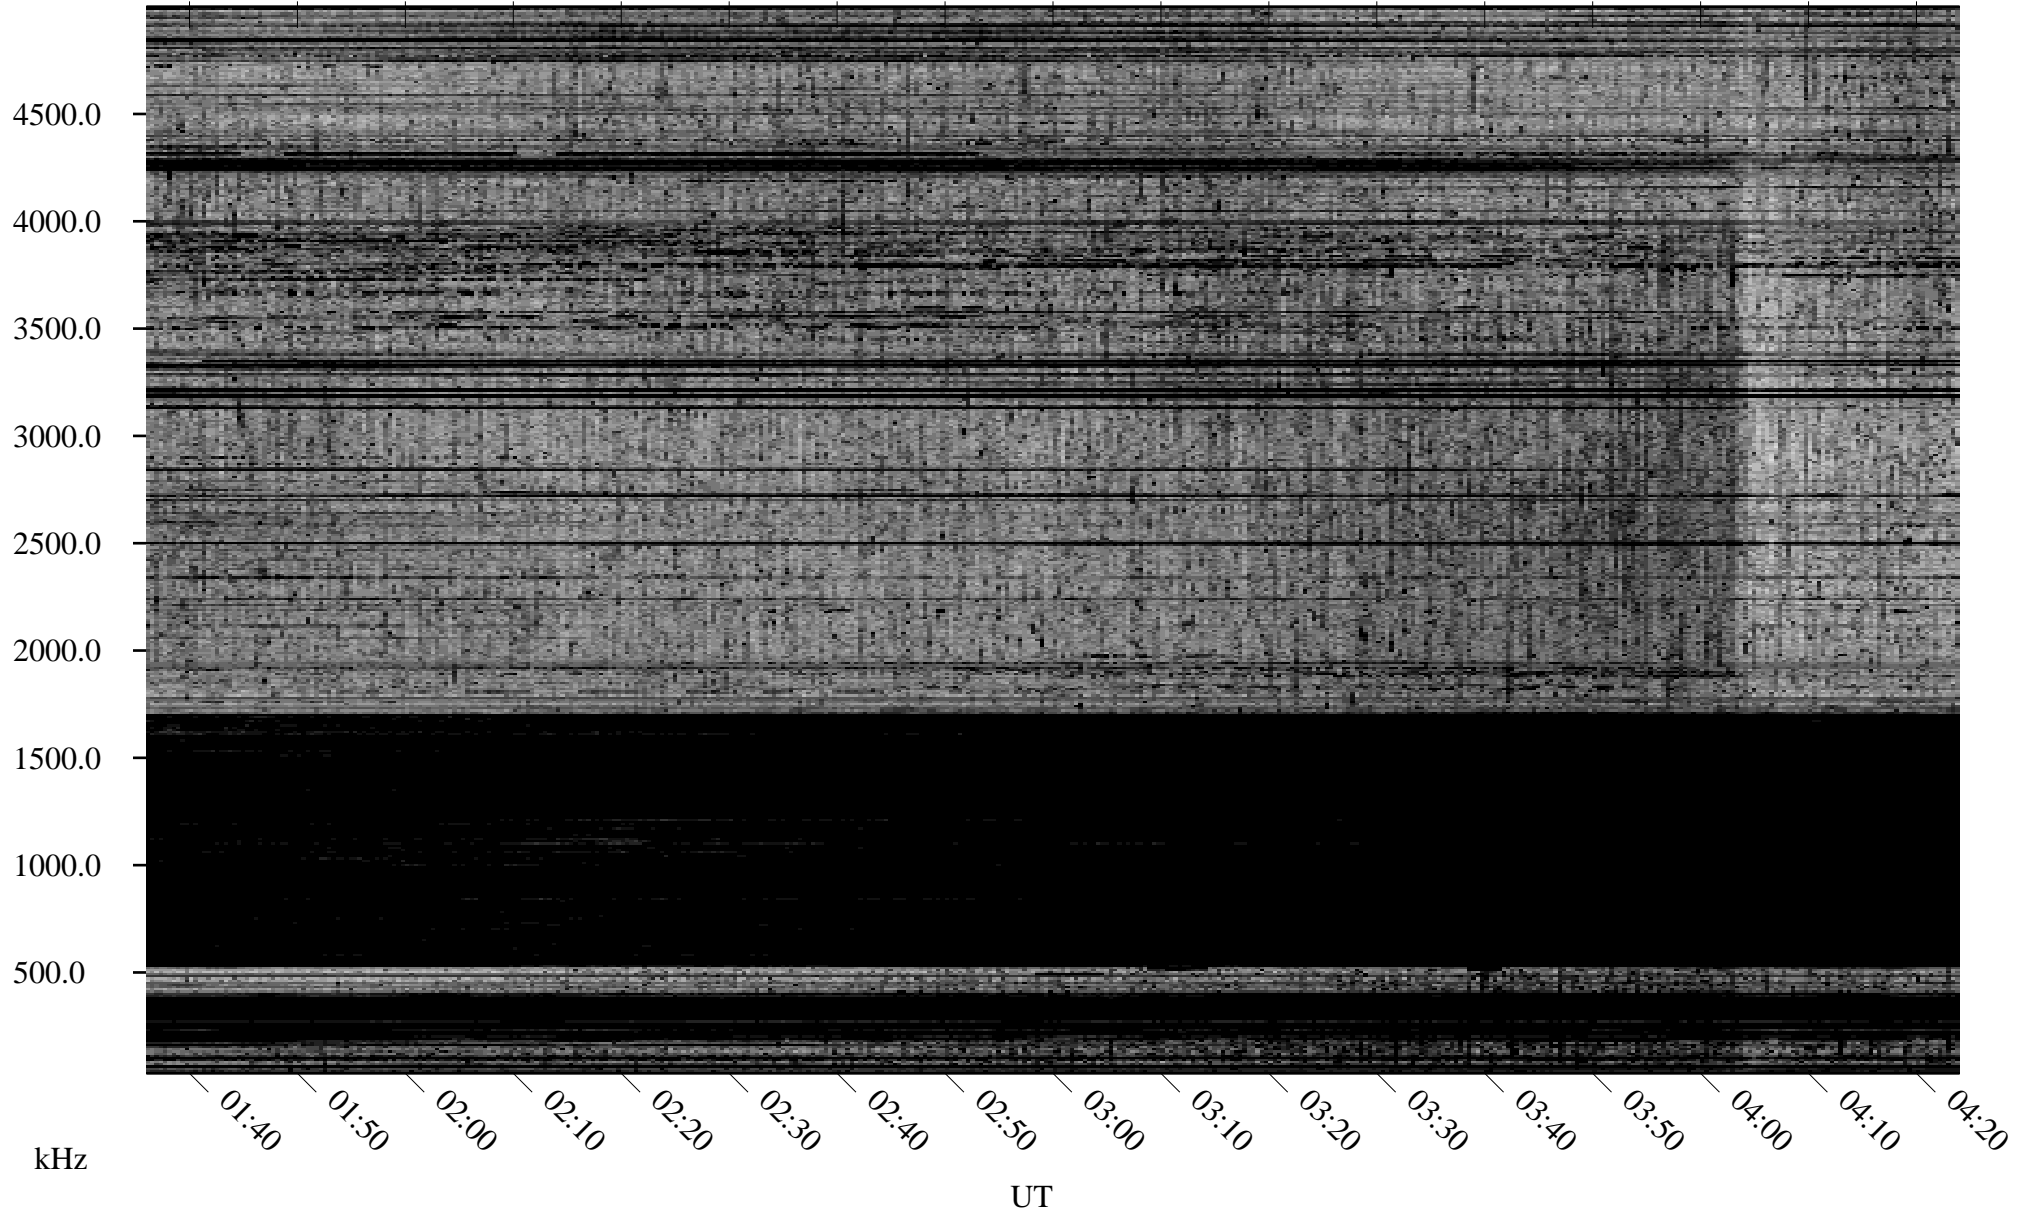

10/09/2007 Churchill, Manitoba

Linear Scale Black = 161 White = 15

ch07282l.r00SUm max_12

Page 1

10/09/2007 Churchill, Manitoba

Linear Scale Black = 161 White = 15

ch07282l.r00SUm max_12

Page 2

10/10/2007 Churchill, Manitoba

Linear Scale Black = 161 White = 15

ch07282l.r00SUm max_12

Page 3

10/10/2007 Churchill, Manitoba

Linear Scale Black = 161 White = 15

ch07282l.r00SUm max_12

Page 4

10/10/2007 Churchill, Manitoba

Linear Scale Black = 161 White = 15

ch07282l.r00SUm max_12

Page 5

10/10/2007 Churchill, Manitoba

Linear Scale Black = 161 White = 15

ch07282l.r00SUm max_12

Page 6

10/10/2007 Churchill, Manitoba

Linear Scale Black = 161 White = 15

ch07282l.r00SUm max_12

Page 7

10/10/2007 Churchill, Manitoba

Linear Scale Black = 161 White = 15

ch07282l.r00SUm max_12