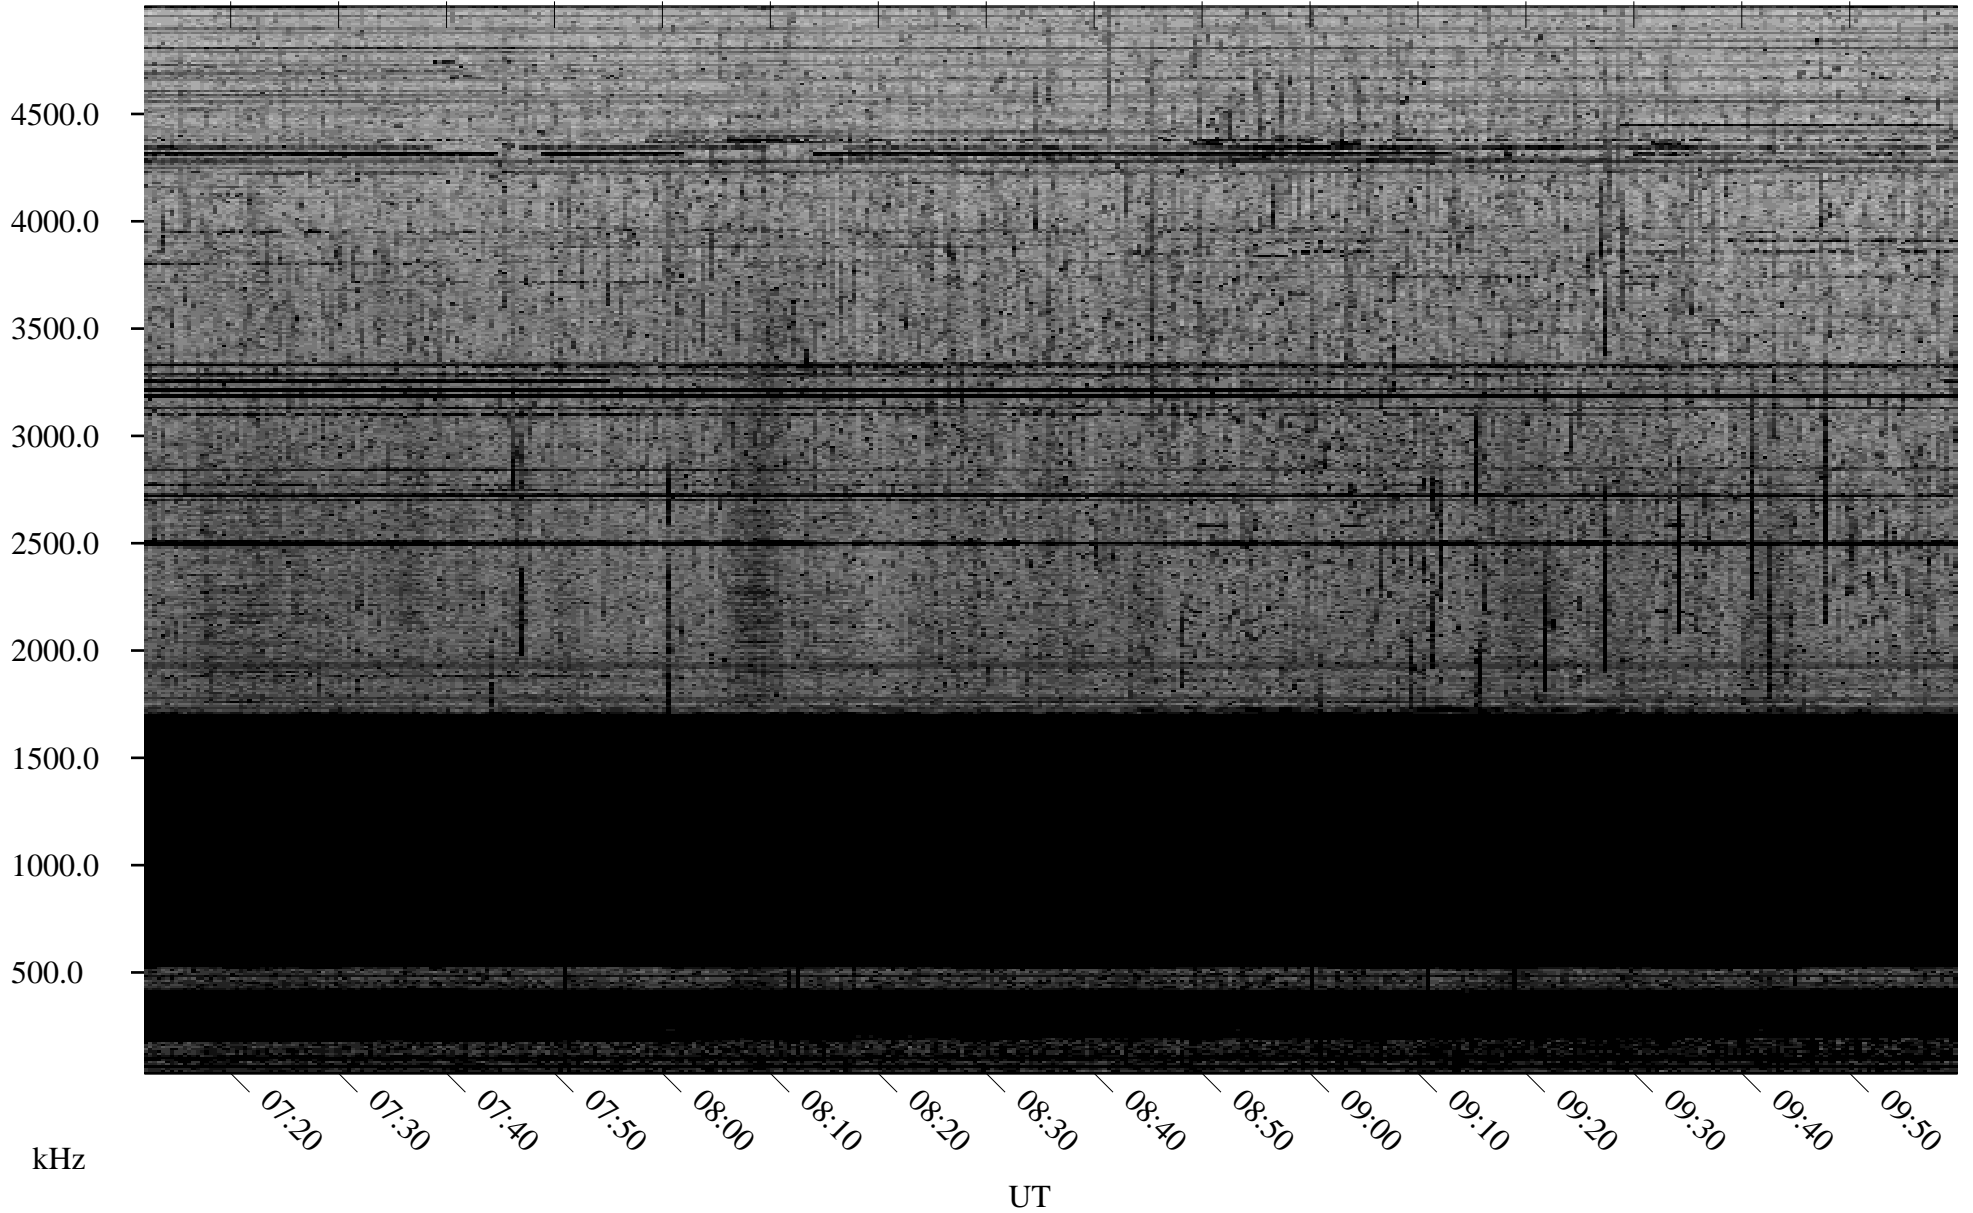

10/10/2007 Churchill, Manitoba

Linear Scale Black = 161 White = 15

ch07283l.r00SUm max_12

Page 1

10/10/2007 Churchill, Manitoba

Linear Scale Black = 161 White = 15

ch07283l.r00SUm max_12

Page 2

10/11/2007 Churchill, Manitoba

Linear Scale Black = 161 White = 15

ch07283l.r00SUm max_12

Page 3

10/11/2007 Churchill, Manitoba

Linear Scale Black = 161 White = 15

ch07283l.r00SUm max_12

Page 4

10/11/2007 Churchill, Manitoba

Linear Scale Black = 161 White = 15

ch07283l.r00SUm max_12

Page 5

10/11/2007 Churchill, Manitoba

Linear Scale Black = 161 White = 15

ch07283l.r00SUm max_12

Page 6

10/11/2007 Churchill, Manitoba

Linear Scale Black = 161 White = 15

ch07283l.r00SUm max_12

Page 7

10/11/2007 Churchill, Manitoba

Linear Scale Black = 161 White = 15

ch07283l.r00SUm max_12