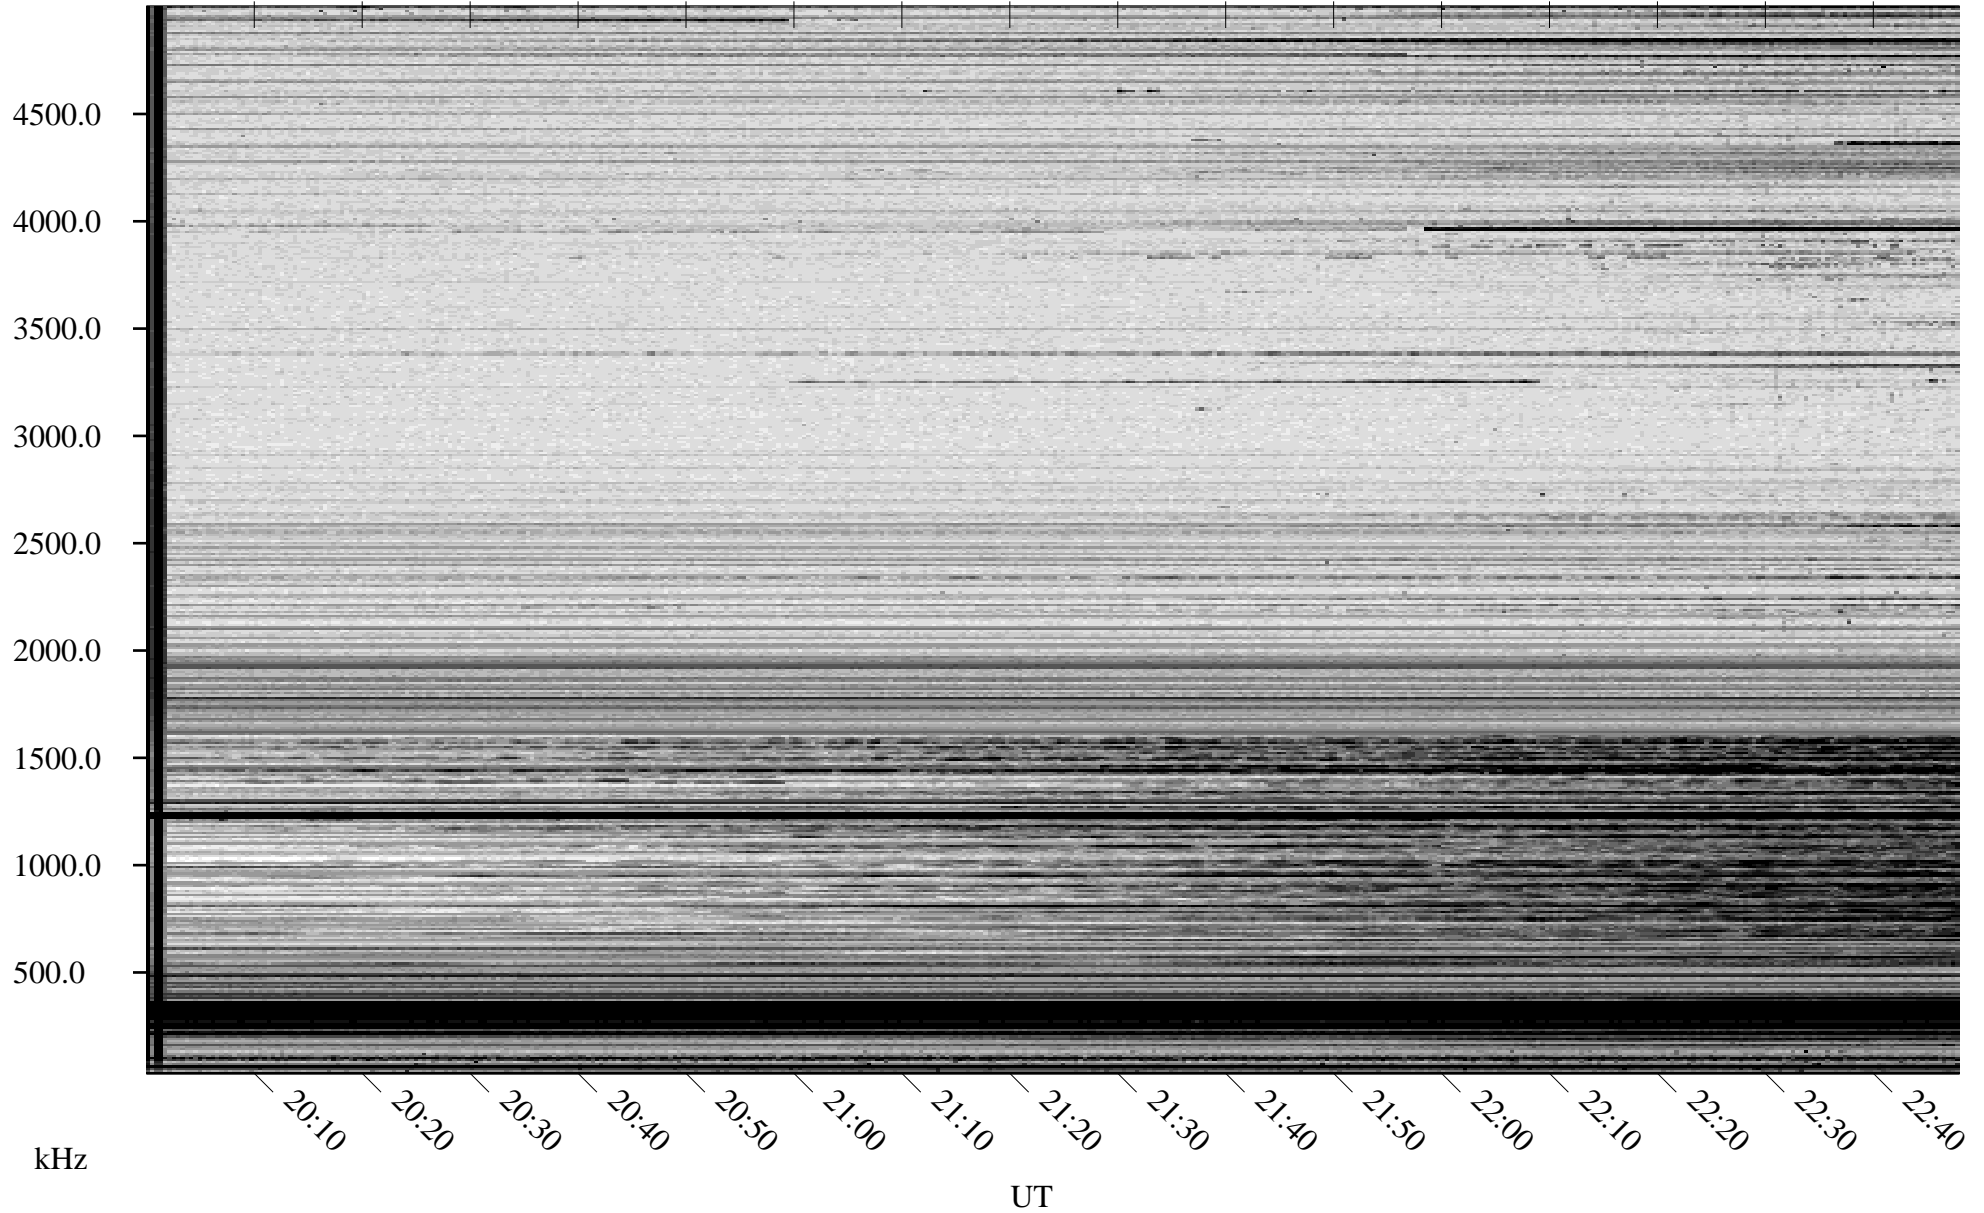

10/10/2007 Churchill, Manitoba

Linear Scale Black = 161 White = 15

ch07283l.r00SUm max_12

Page 1

10/10/2007 Churchill, Manitoba

Linear Scale Black = 161 White = 15

ch07283l.r00SUm max_12

Page 2

10/11/2007 Churchill, Manitoba

Linear Scale Black = 161 White = 15

ch07283l.r00SUm max_12

Page 3

10/11/2007 Churchill, Manitoba

Linear Scale Black = 161 White = 15

ch07283l.r00SUm max_12

Page 4

10/11/2007 Churchill, Manitoba

Linear Scale Black = 161 White = 15

ch07283l.r00SUm max_12

Page 5

10/11/2007 Churchill, Manitoba

Linear Scale Black = 161 White = 15

ch07283l.r00SUm max_12

Page 6

10/11/2007 Churchill, Manitoba

Linear Scale Black = 161 White = 15

ch07283l.r00SUm max_12

Page 7

10/11/2007 Churchill, Manitoba

Linear Scale Black = 161 White = 15

ch07283l.r00SUm max_12