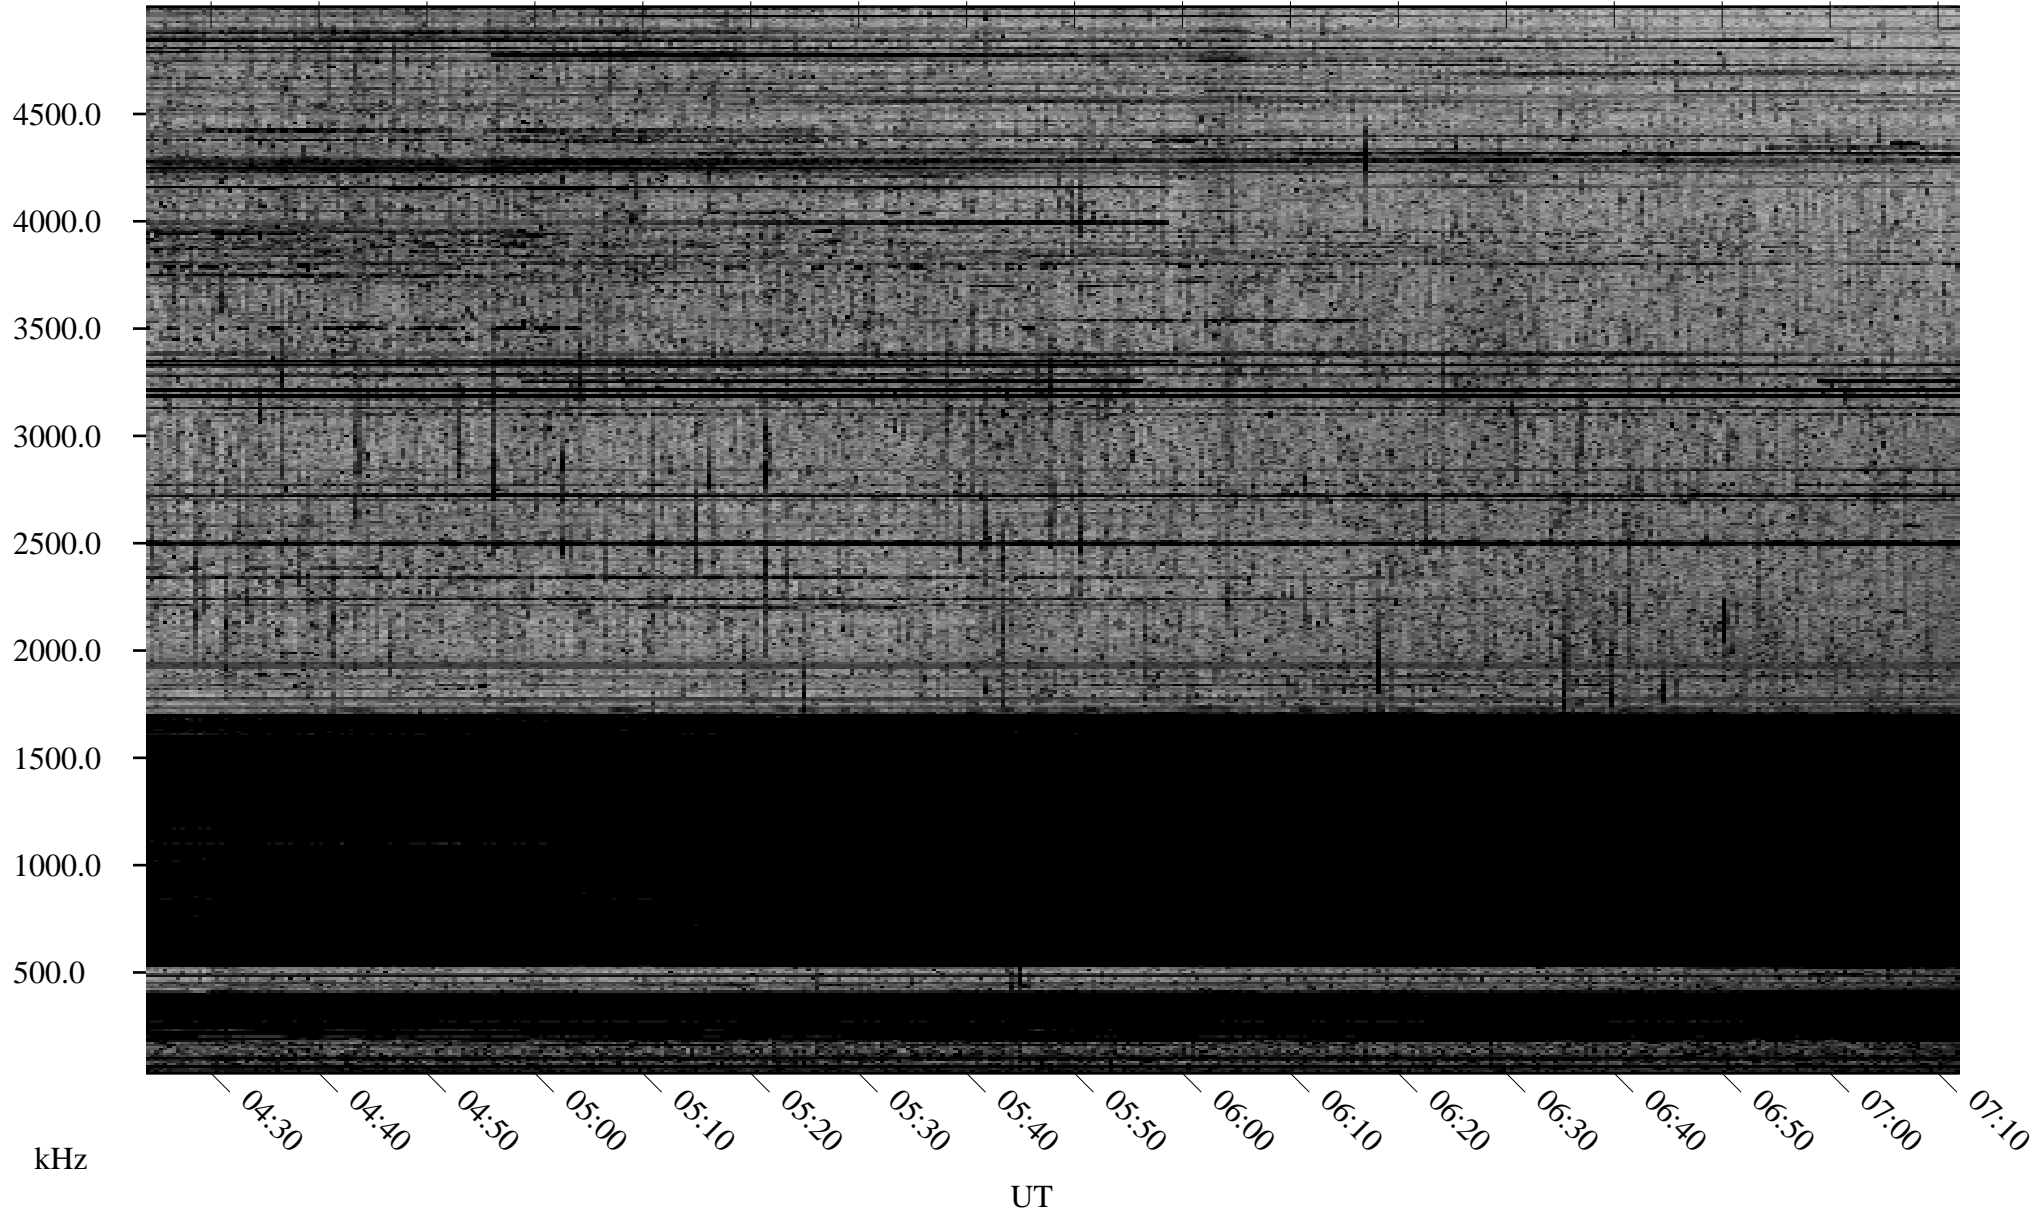

10/10/2007 Churchill, Manitoba

Linear Scale Black = 161 White = 15

ch07283l.r00SUm max_12

Page 1

10/10/2007 Churchill, Manitoba

Linear Scale Black = 161 White = 15

ch07283l.r00SUm max_12

Page 2

10/11/2007 Churchill, Manitoba

Linear Scale Black = 161 White = 15

ch07283l.r00SUm max_12

Page 3

10/11/2007 Churchill, Manitoba

Linear Scale Black = 161 White = 15

ch07283l.r00SUm max_12

Page 4

10/11/2007 Churchill, Manitoba

Linear Scale Black = 161 White = 15

ch07283l.r00SUm max_12

Page 5

10/11/2007 Churchill, Manitoba

Linear Scale Black = 161 White = 15

ch07283l.r00SUm max_12

Page 6

10/11/2007 Churchill, Manitoba

Linear Scale Black = 161 White = 15

ch07283l.r00SUm max_12

Page 7

10/11/2007 Churchill, Manitoba

Linear Scale Black = 161 White = 15

ch07283l.r00SUm max_12