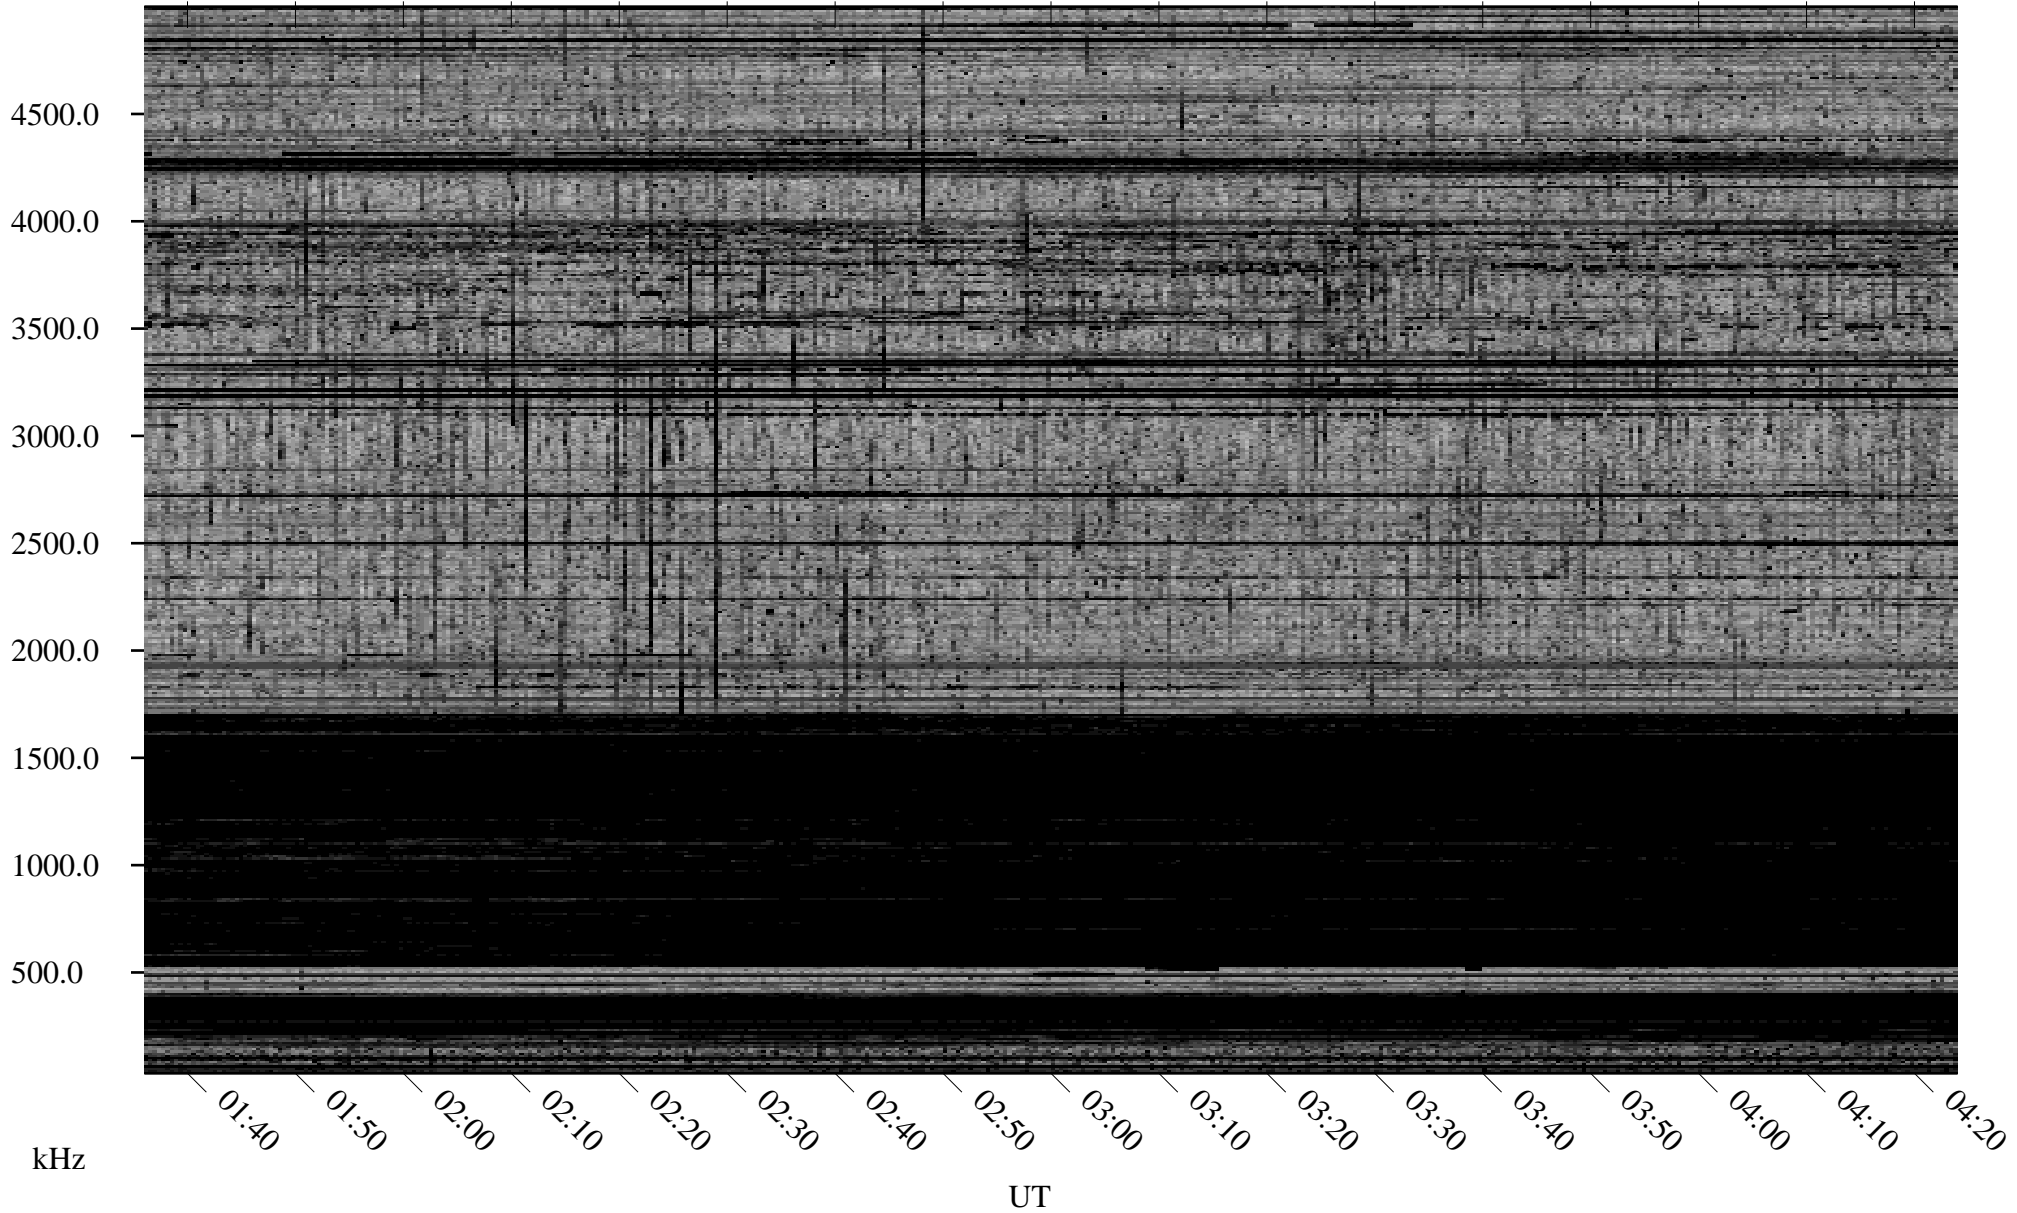

10/10/2007 Churchill, Manitoba

Linear Scale Black = 161 White = 15

ch07283l.r00SUm max_12

Page 1

10/10/2007 Churchill, Manitoba

Linear Scale Black = 161 White = 15

ch07283l.r00SUm max_12

Page 2

10/11/2007 Churchill, Manitoba

Linear Scale Black = 161 White = 15

ch07283l.r00SUm max_12

Page 3

10/11/2007 Churchill, Manitoba

Linear Scale Black = 161 White = 15

ch07283l.r00SUm max_12

Page 4

10/11/2007 Churchill, Manitoba

Linear Scale Black = 161 White = 15

ch07283l.r00SUm max_12

Page 5

10/11/2007 Churchill, Manitoba

Linear Scale Black = 161 White = 15

ch07283l.r00SUm max_12

Page 6

10/11/2007 Churchill, Manitoba

Linear Scale Black = 161 White = 15

ch07283l.r00SUm max_12

Page 7

10/11/2007 Churchill, Manitoba

Linear Scale Black = 161 White = 15

ch07283l.r00SUm max_12