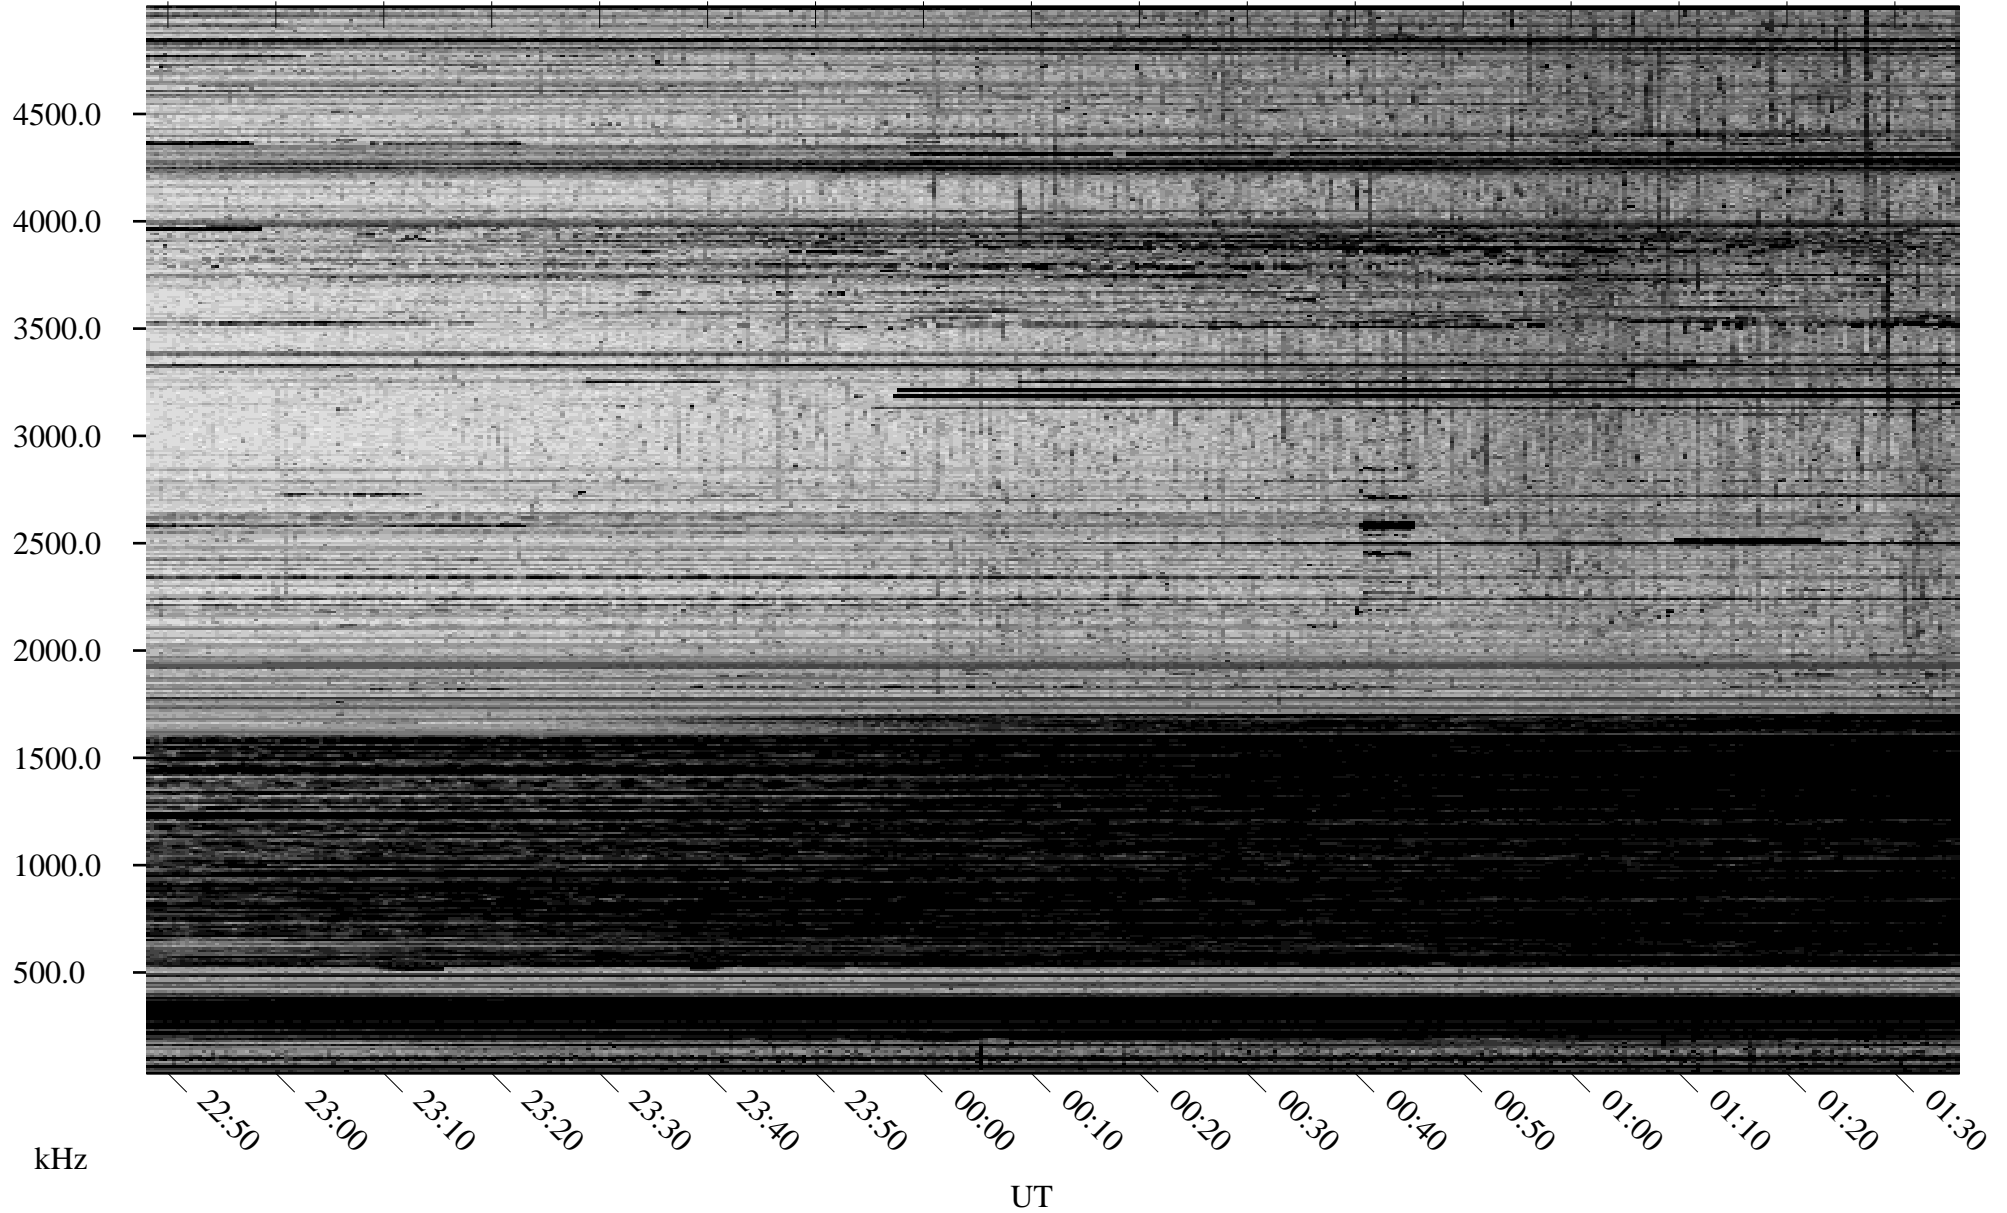

10/10/2007 Churchill, Manitoba

Linear Scale Black = 161 White = 15

ch07283l.r00SUm max_12

Page 1

10/10/2007 Churchill, Manitoba

Linear Scale Black = 161 White = 15

ch07283l.r00SUm max_12

Page 2

10/11/2007 Churchill, Manitoba

Linear Scale Black = 161 White = 15

ch07283l.r00SUm max_12

Page 3

10/11/2007 Churchill, Manitoba

Linear Scale Black = 161 White = 15

ch07283l.r00SUm max_12

Page 4

10/11/2007 Churchill, Manitoba

Linear Scale Black = 161 White = 15

ch07283l.r00SUm max_12

Page 5

10/11/2007 Churchill, Manitoba

Linear Scale Black = 161 White = 15

ch07283l.r00SUm max_12

Page 6

10/11/2007 Churchill, Manitoba

Linear Scale Black = 161 White = 15

ch07283l.r00SUm max_12

Page 7

10/11/2007 Churchill, Manitoba

Linear Scale Black = 161 White = 15

ch07283l.r00SUm max_12