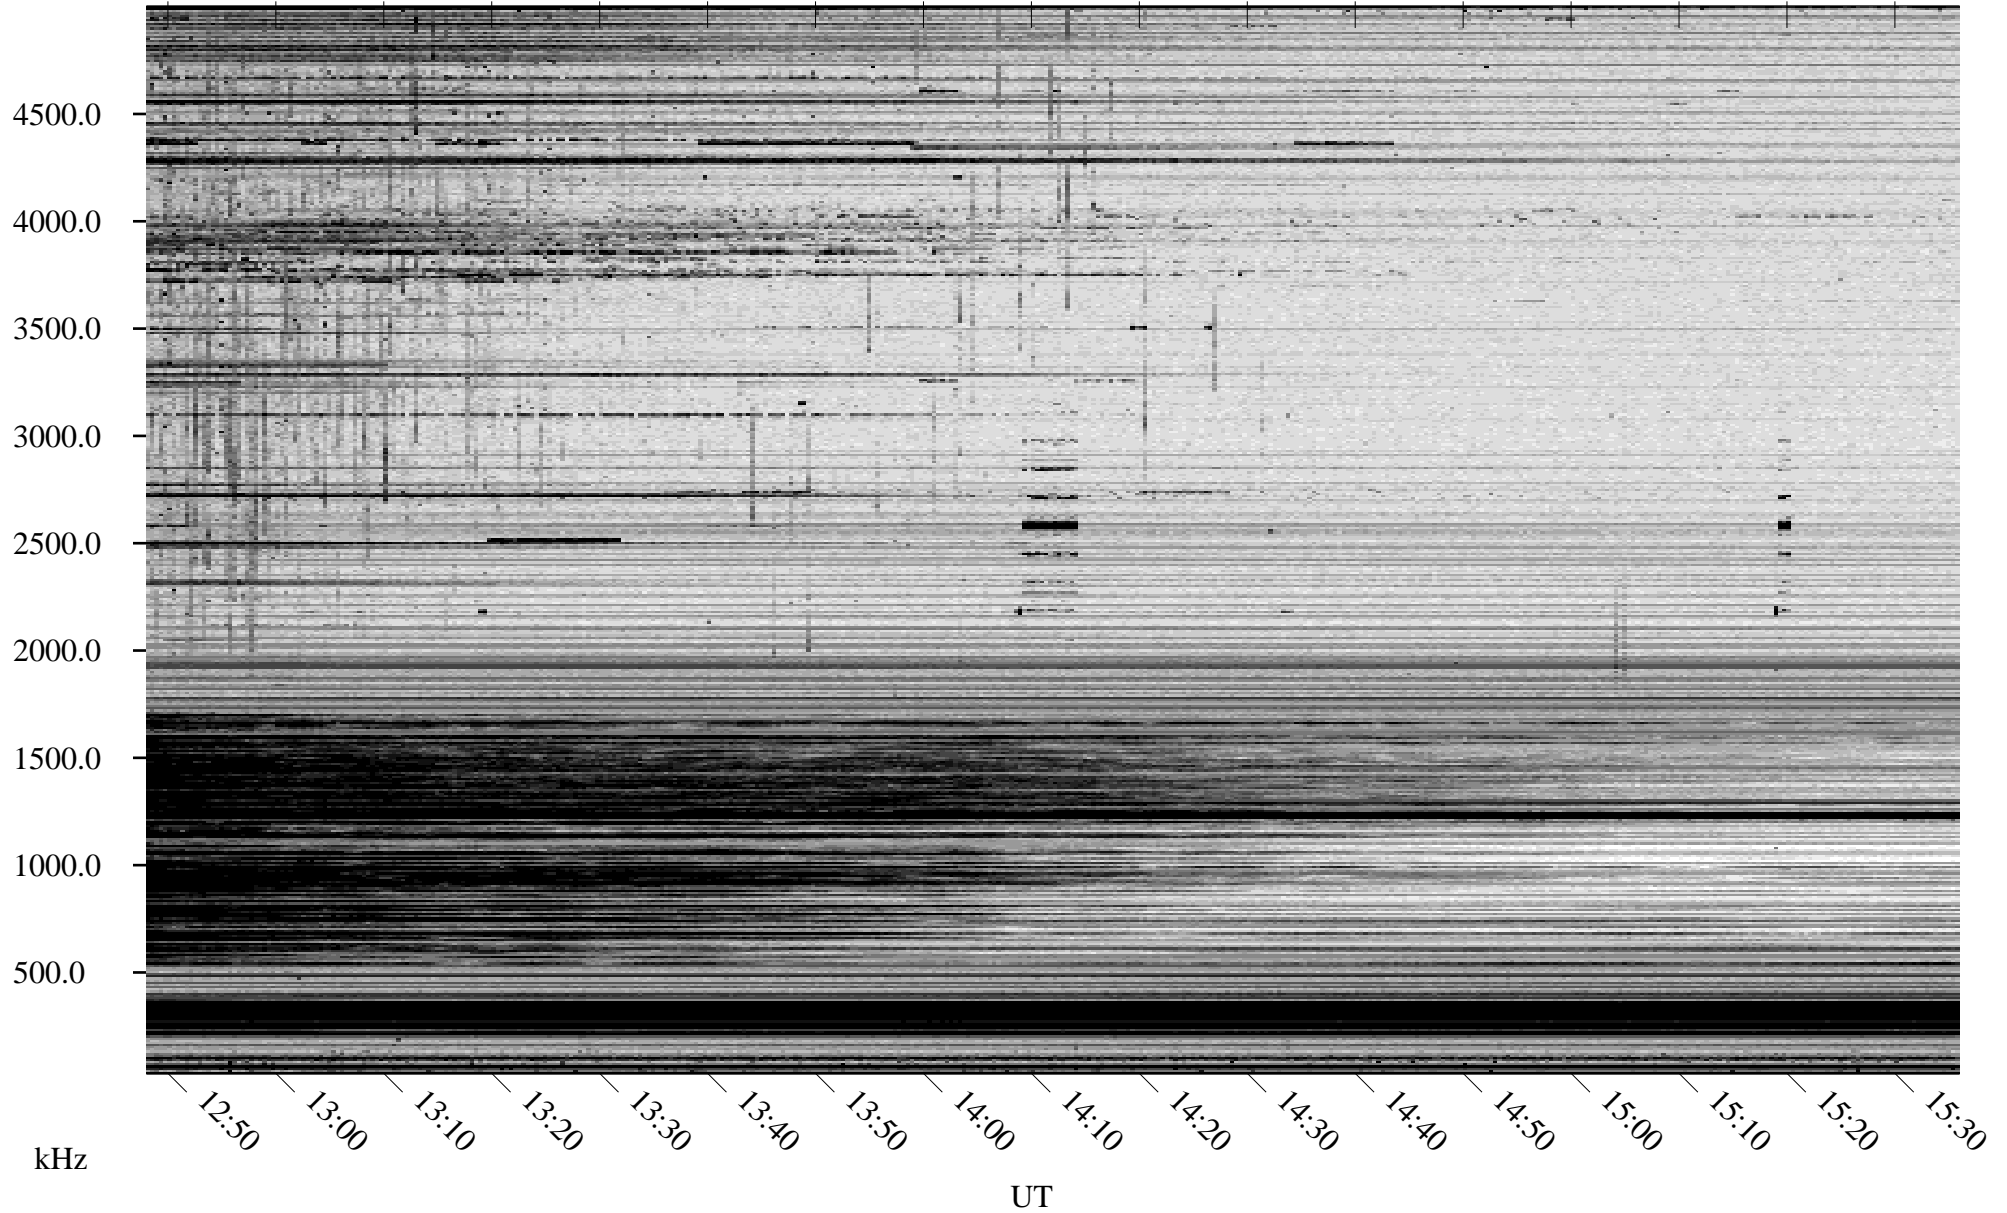

10/10/2007 Churchill, Manitoba

Linear Scale Black = 161 White = 15

ch07283l.r00SUm max_12

Page 1

10/10/2007 Churchill, Manitoba

Linear Scale Black = 161 White = 15

ch07283l.r00SUm max_12

Page 2

10/11/2007 Churchill, Manitoba

Linear Scale Black = 161 White = 15

ch07283l.r00SUm max_12

Page 3

10/11/2007 Churchill, Manitoba

Linear Scale Black = 161 White = 15

ch07283l.r00SUm max_12

Page 4

10/11/2007 Churchill, Manitoba

Linear Scale Black = 161 White = 15

ch07283l.r00SUm max_12

Page 5

10/11/2007 Churchill, Manitoba

Linear Scale Black = 161 White = 15

ch07283l.r00SUm max_12

Page 6

10/11/2007 Churchill, Manitoba

Linear Scale Black = 161 White = 15

ch07283l.r00SUm max_12

Page 7

10/11/2007 Churchill, Manitoba

Linear Scale Black = 161 White = 15

ch07283l.r00SUm max_12