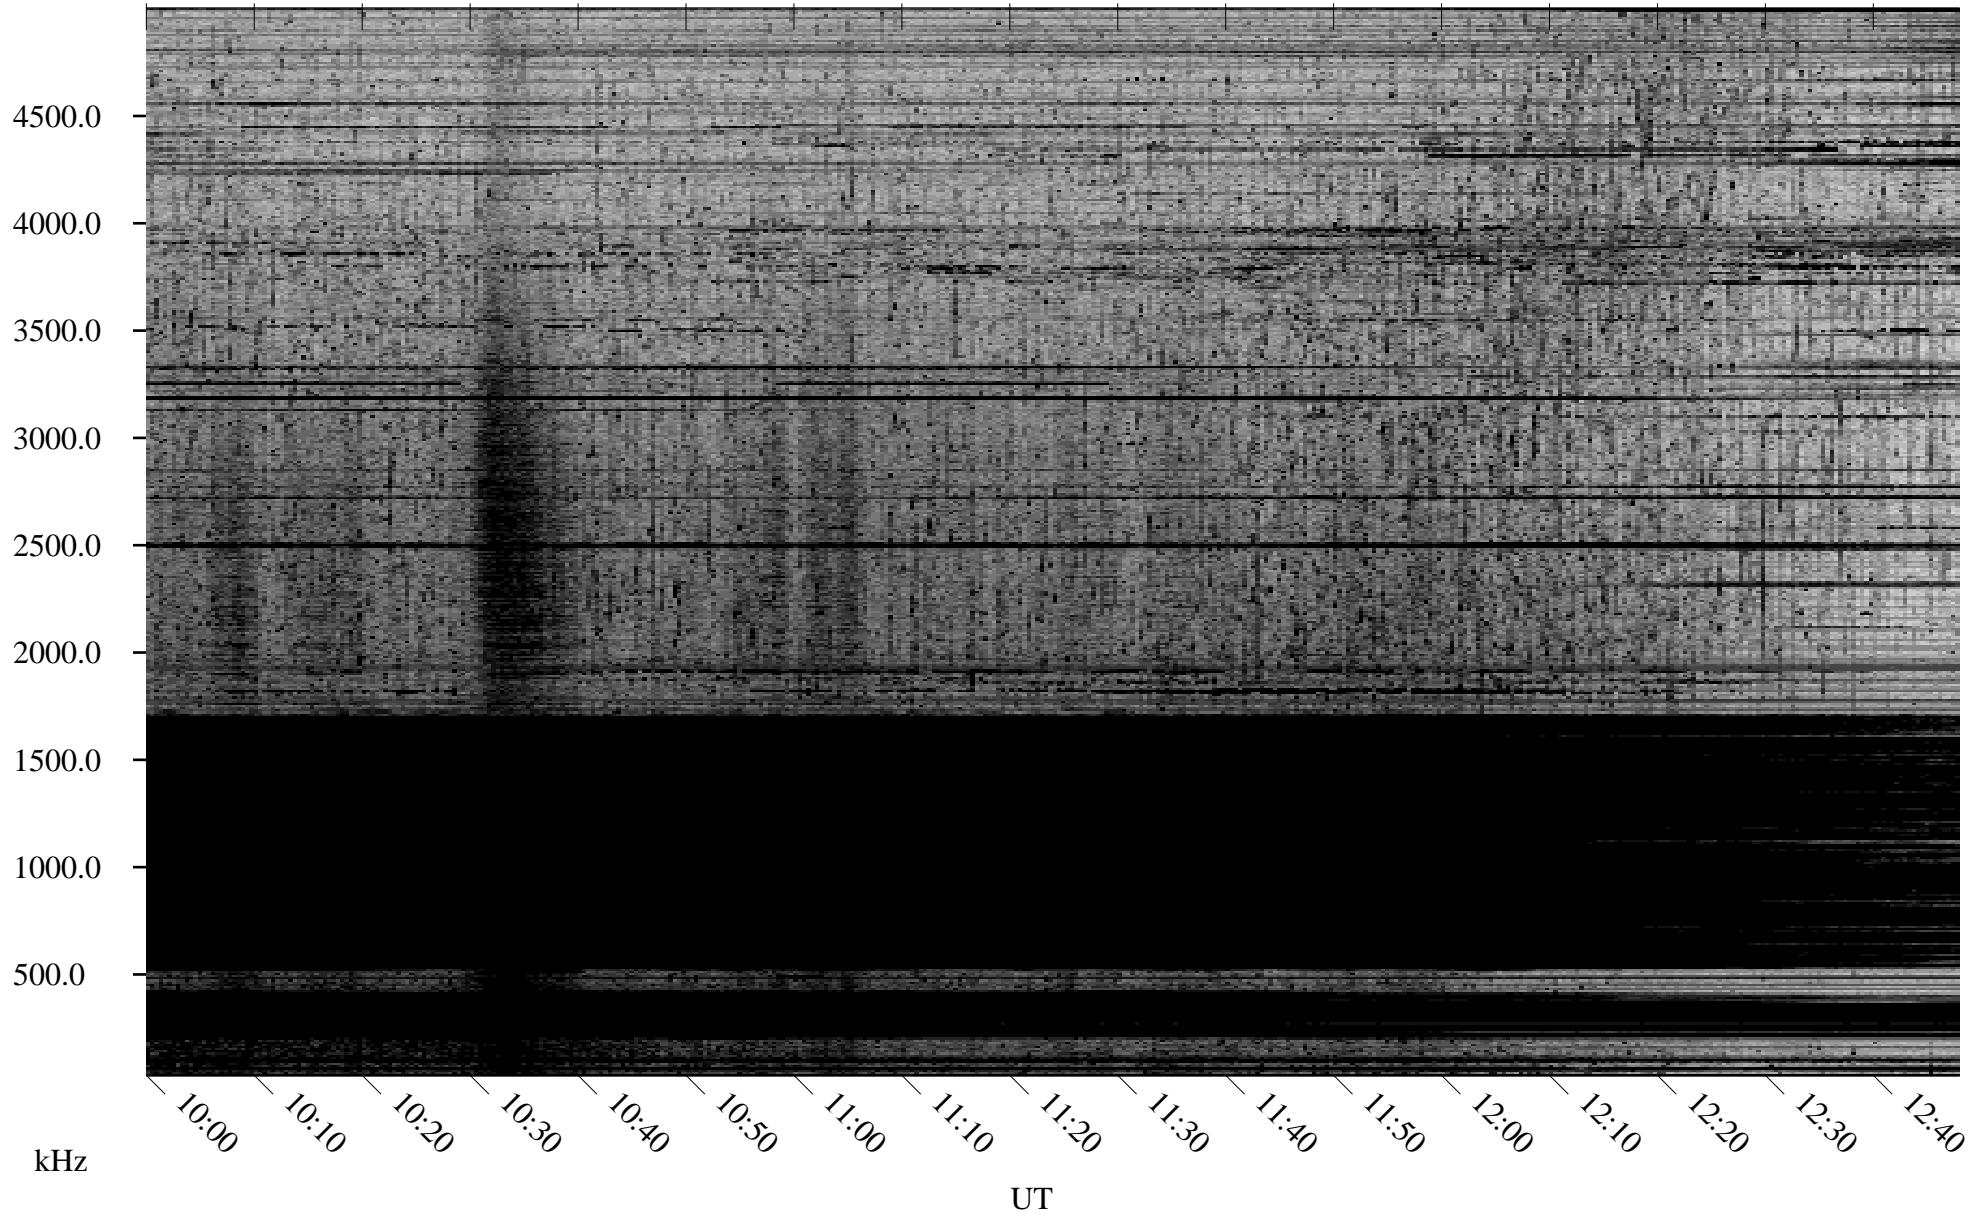

10/10/2007 Churchill, Manitoba

Linear Scale Black = 161 White = 15

ch07283l.r00SUm max_12

Page 1

10/10/2007 Churchill, Manitoba

Linear Scale Black = 161 White = 15

ch07283l.r00SUm max_12

Page 2

10/11/2007 Churchill, Manitoba

Linear Scale Black = 161 White = 15

ch07283l.r00SUm max_12

Page 5

10/11/2007 Churchill, Manitoba

Linear Scale Black = 161 White = 15

ch07283l.r00SUm max_12

Page 6

10/11/2007 Churchill, Manitoba

Linear Scale Black = 161 White = 15

ch07283l.r00SUm max_12

Page 7

10/11/2007 Churchill, Manitoba

Linear Scale Black = 161 White = 15

ch07283l.r00SUm max_12