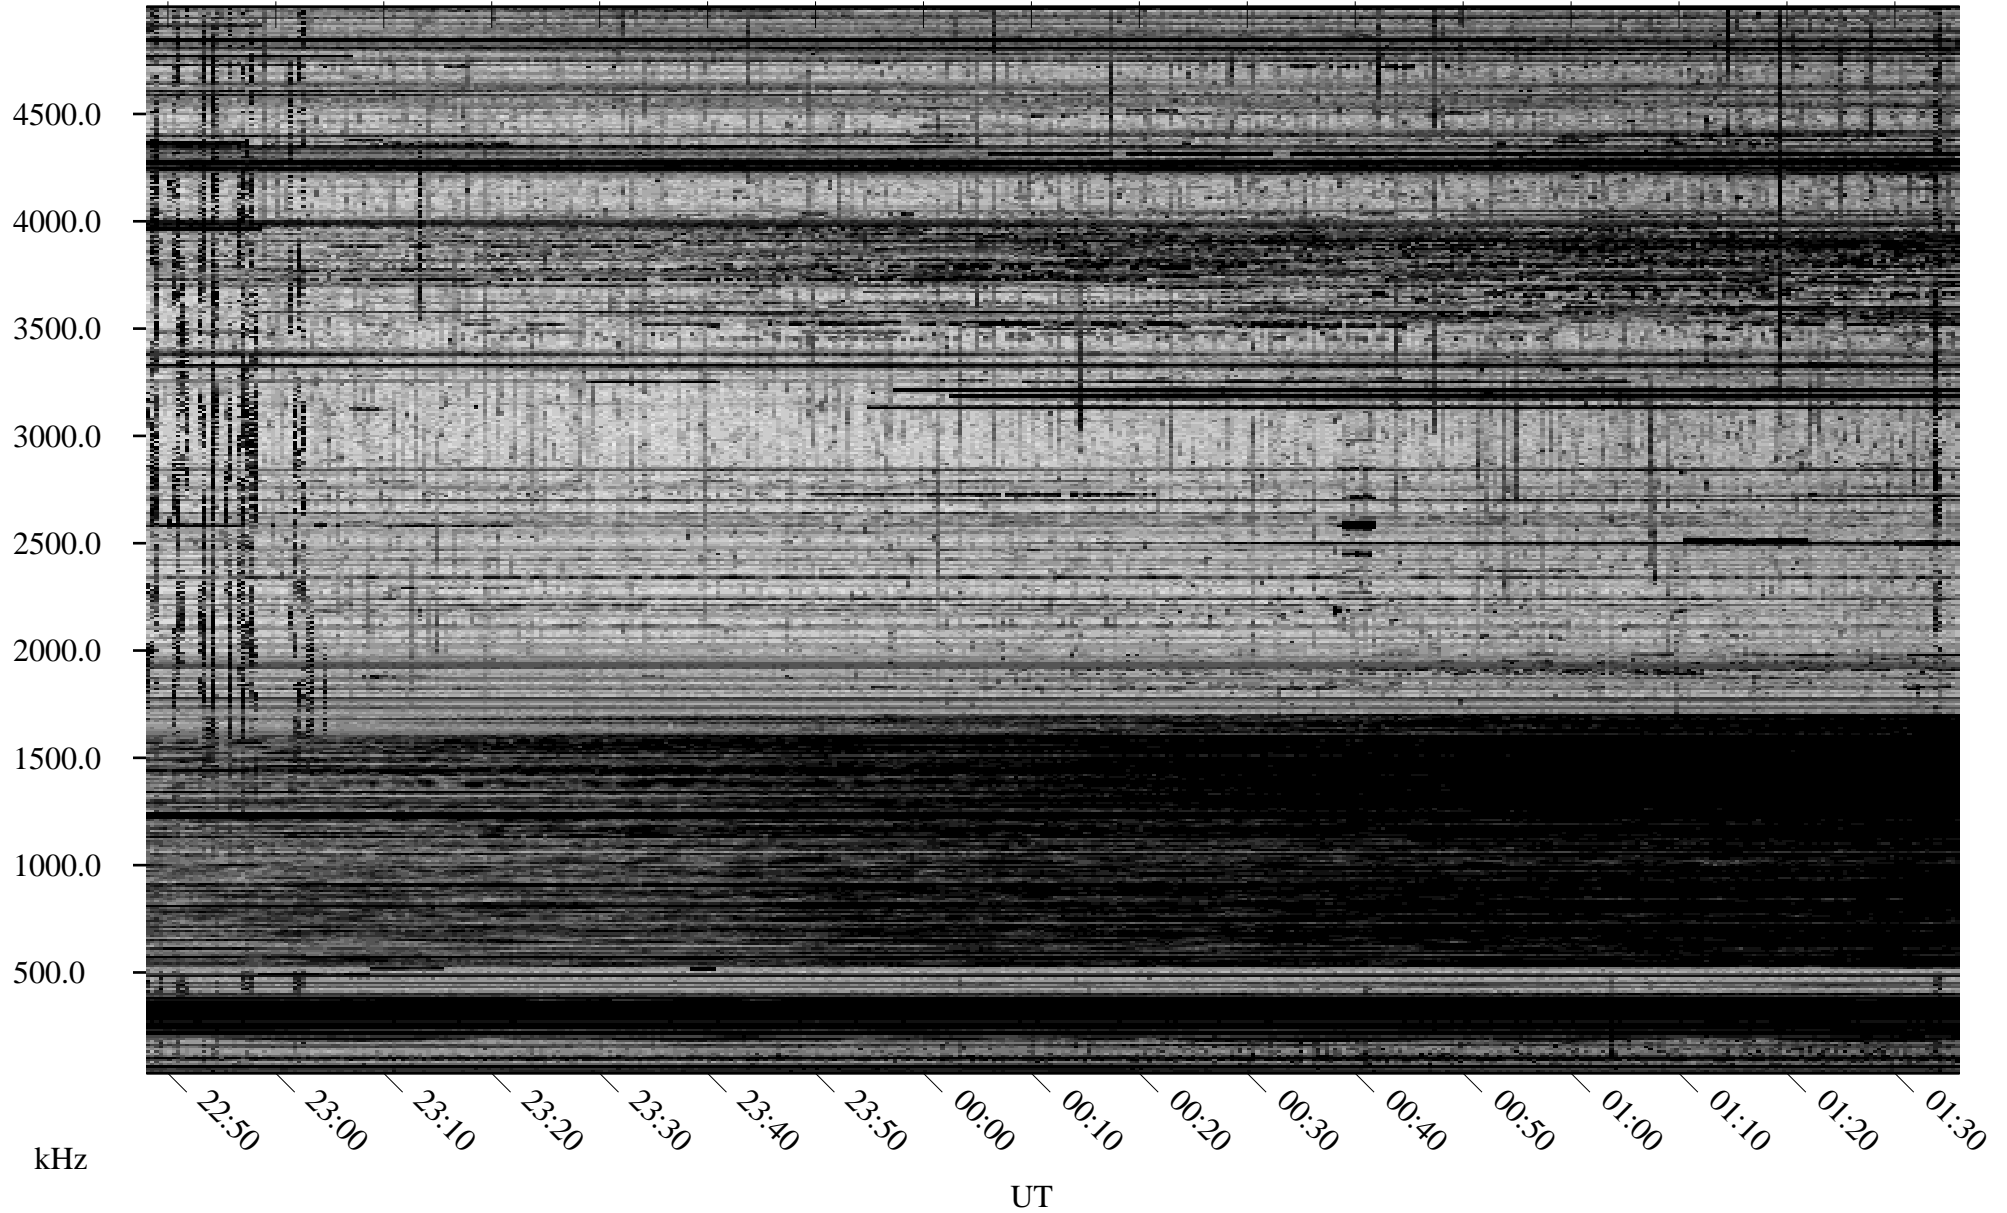

# 10/11/2007 Churchill, Manitoba

Linear Scale Black = 161 White = 15

ch07284l.r00SUm max\_12

Page 1

# 10/11/2007 Churchill, Manitoba

Linear Scale    Black = 161    White = 15

ch07284l.r00SUm max\_12

Page 2

# 10/12/2007 Churchill, Manitoba

Linear Scale    Black = 161    White = 15

ch07284l.r00SUm max\_12

Page 3

# 10/12/2007 Churchill, Manitoba

Linear Scale    Black = 161    White = 15

ch07284l.r00SUm max\_12

Page 4