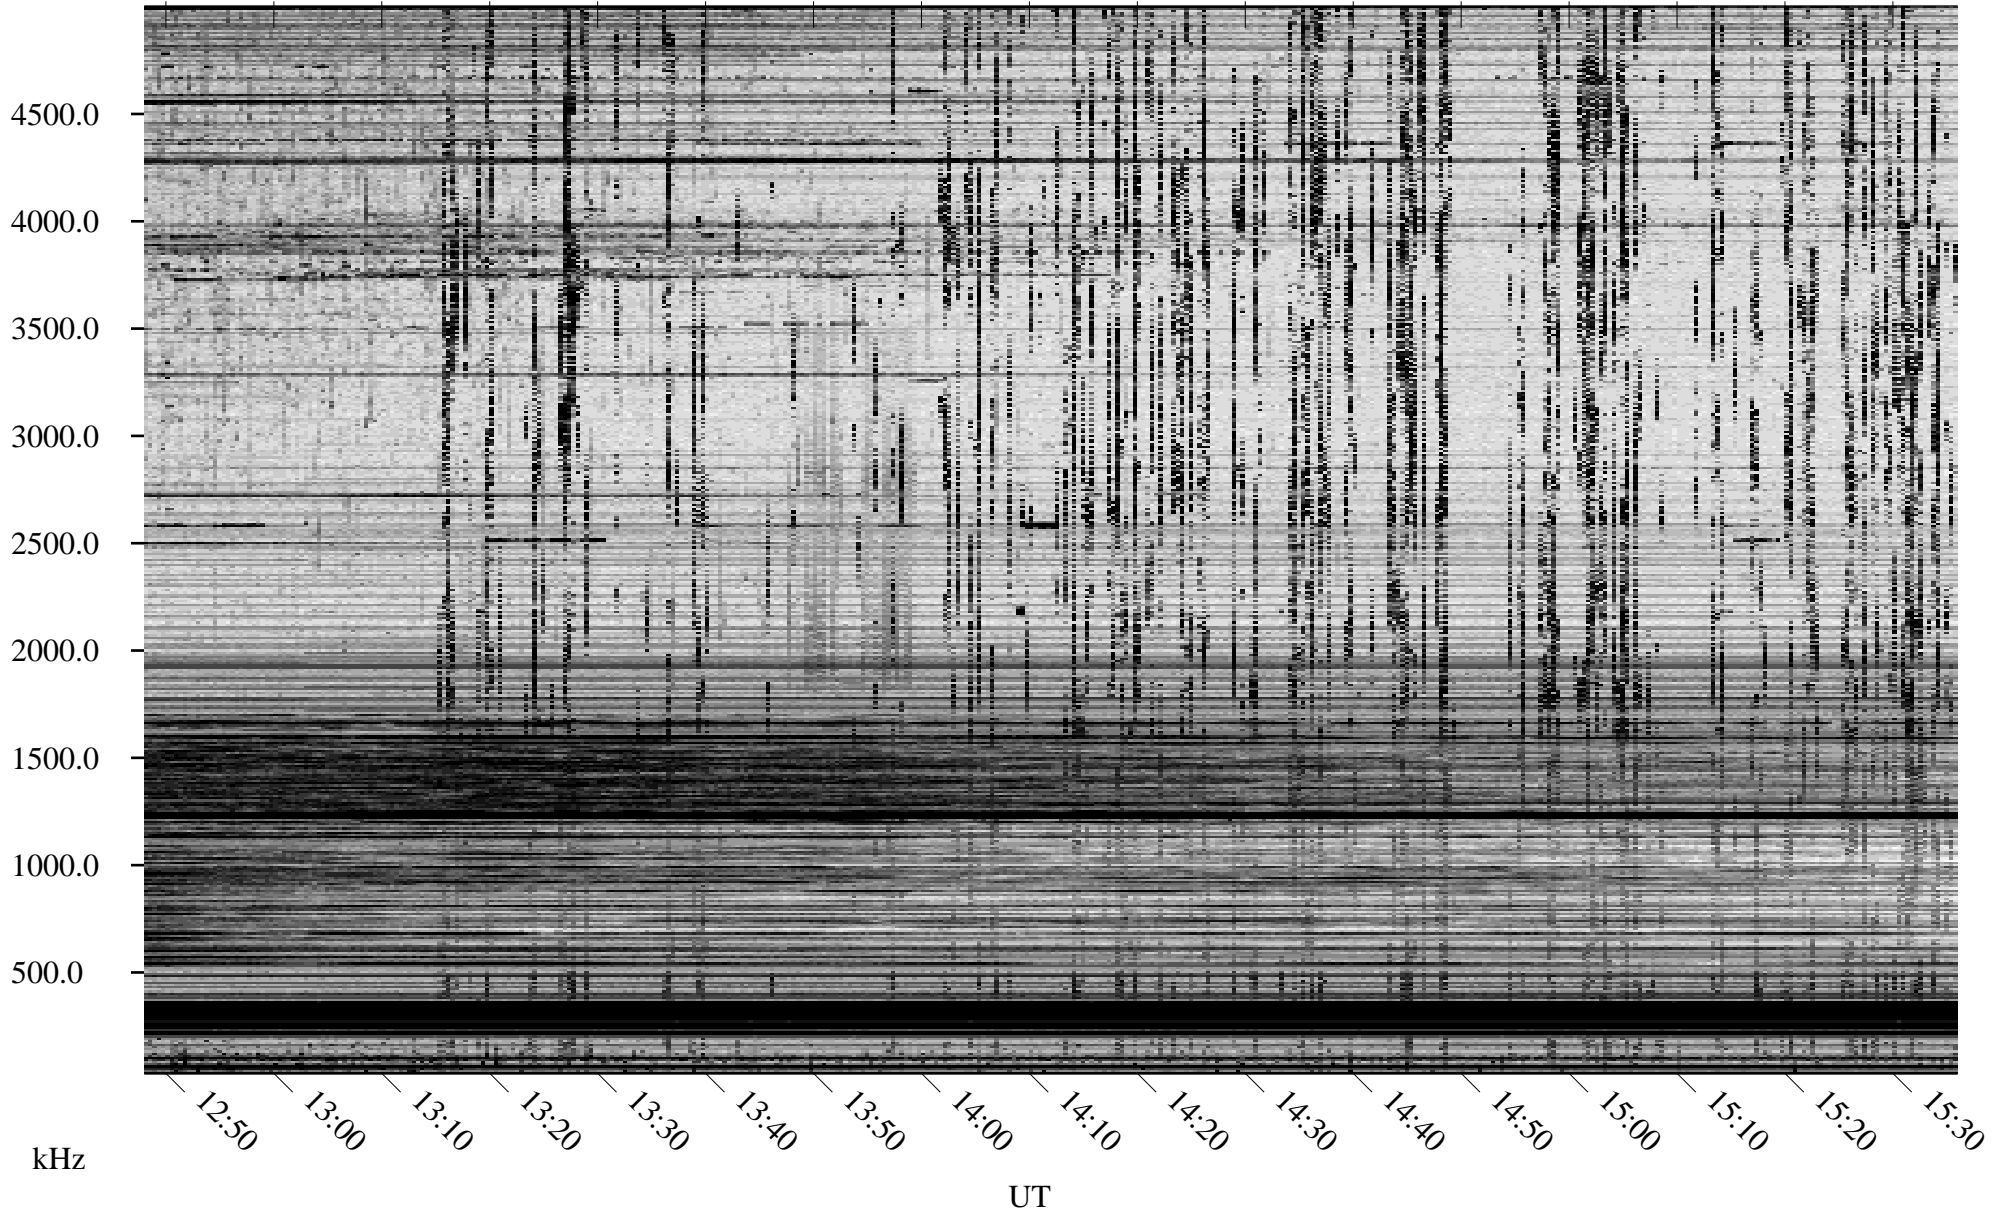

# 10/12/2007 Churchill, Manitoba

Linear Scale    Black = 161    White = 15

ch07284l.r00SUm max\_12

Page 5

# 10/12/2007 Churchill, Manitoba

Linear Scale    Black = 161    White = 15

ch07284l.r00SUm max\_12

Page 6

# 10/12/2007 Churchill, Manitoba

Linear Scale    Black = 161    White = 15

ch07284l.r00SUm max\_12

Page 7

# 10/12/2007 Churchill, Manitoba

Linear Scale Black = 161 White = 15

ch07284l.r00SUM max\_12

Page 8