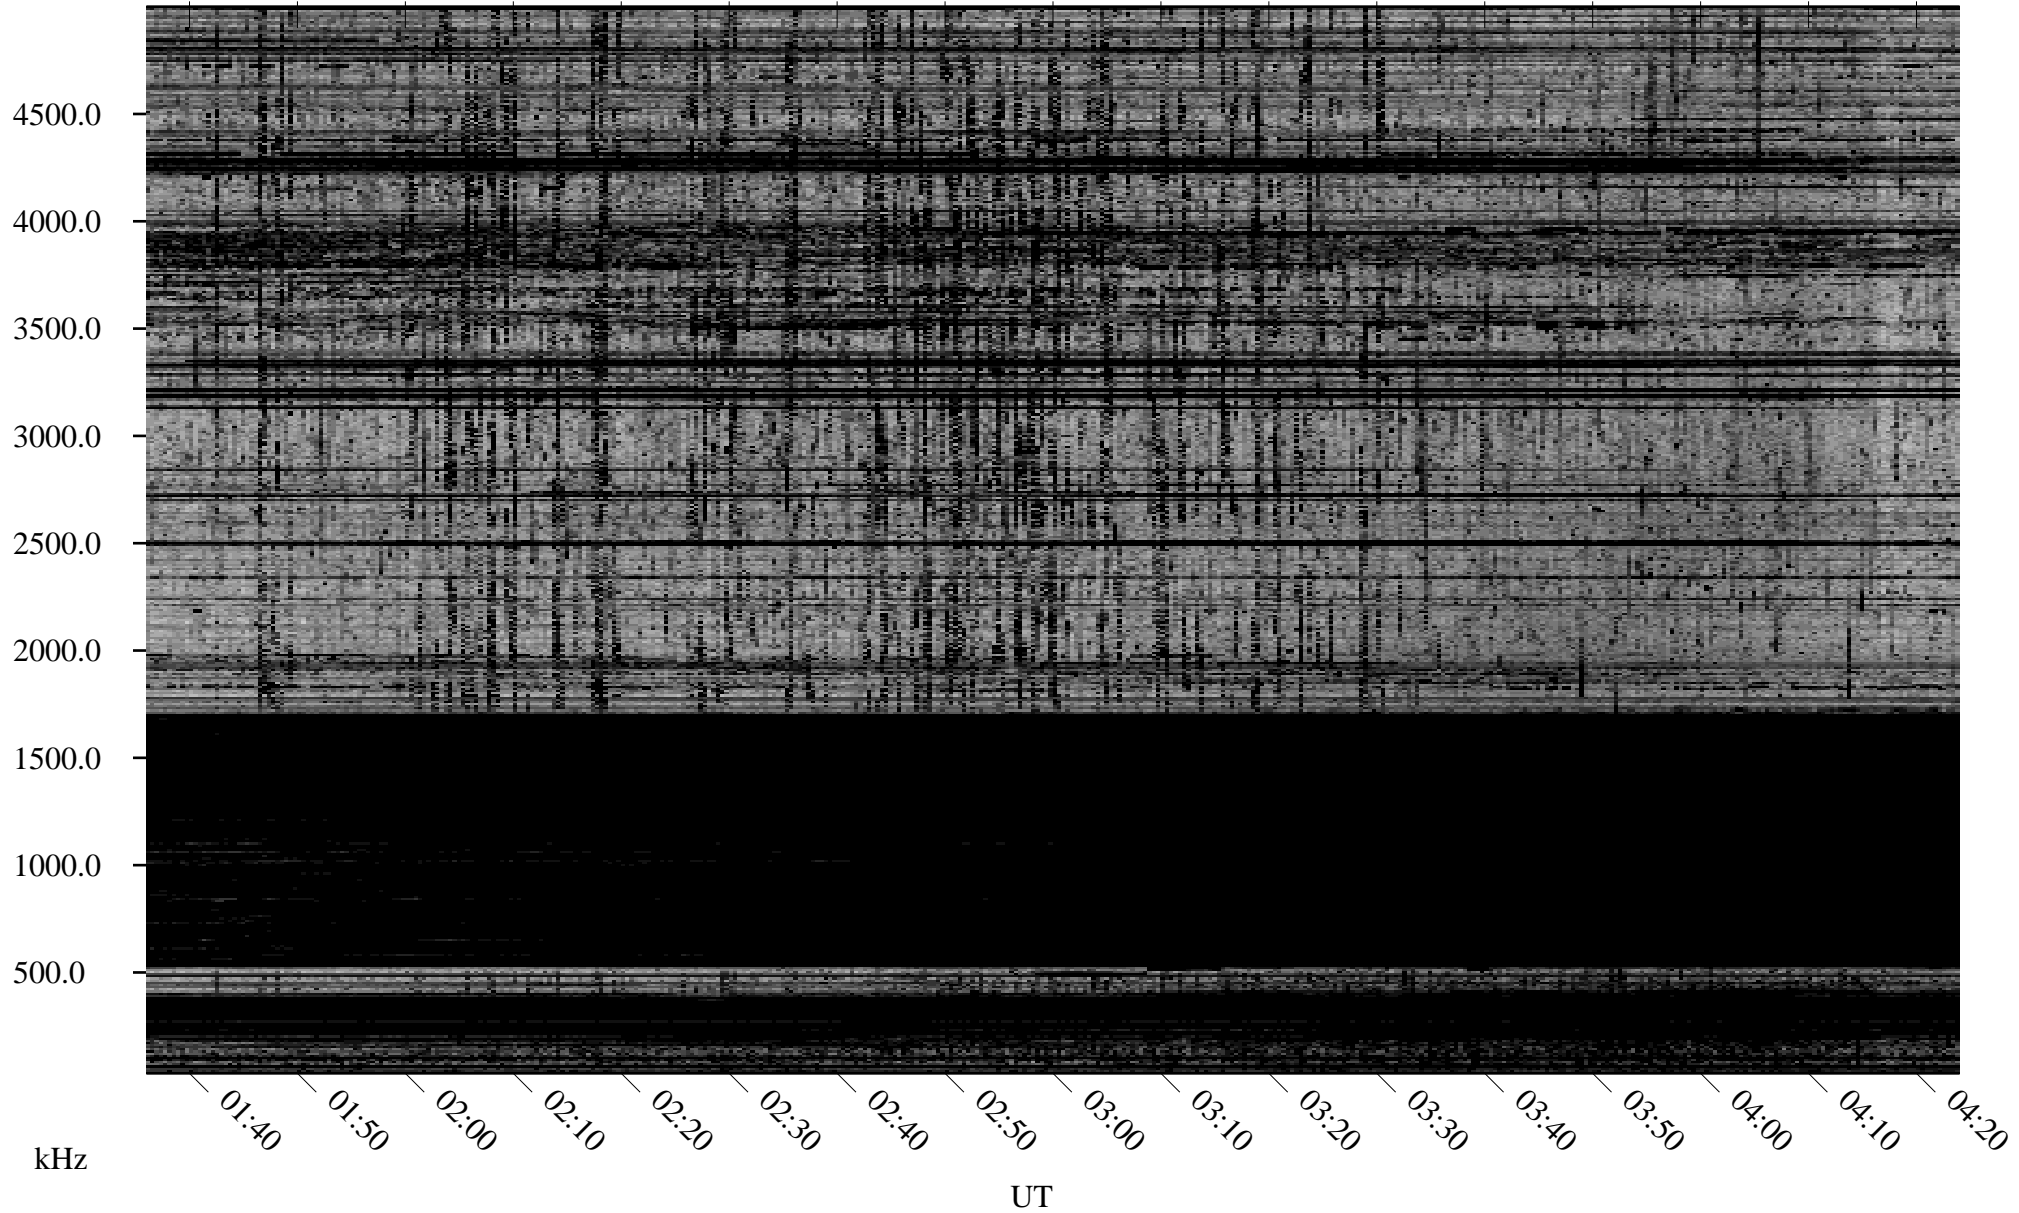

# 10/11/2007 Churchill, Manitoba

Linear Scale Black = 161 White = 15

ch07284l.r00SUm max\_12

Page 1

# 10/11/2007 Churchill, Manitoba

Linear Scale    Black = 161    White = 15

ch07284l.r00SUm max\_12

Page 2

# 10/12/2007 Churchill, Manitoba

Linear Scale    Black = 161    White = 15

ch07284l.r00SUm max\_12

Page 3

# 10/12/2007 Churchill, Manitoba

Linear Scale    Black = 161    White = 15

ch07284l.r00SUm max\_12

Page 4