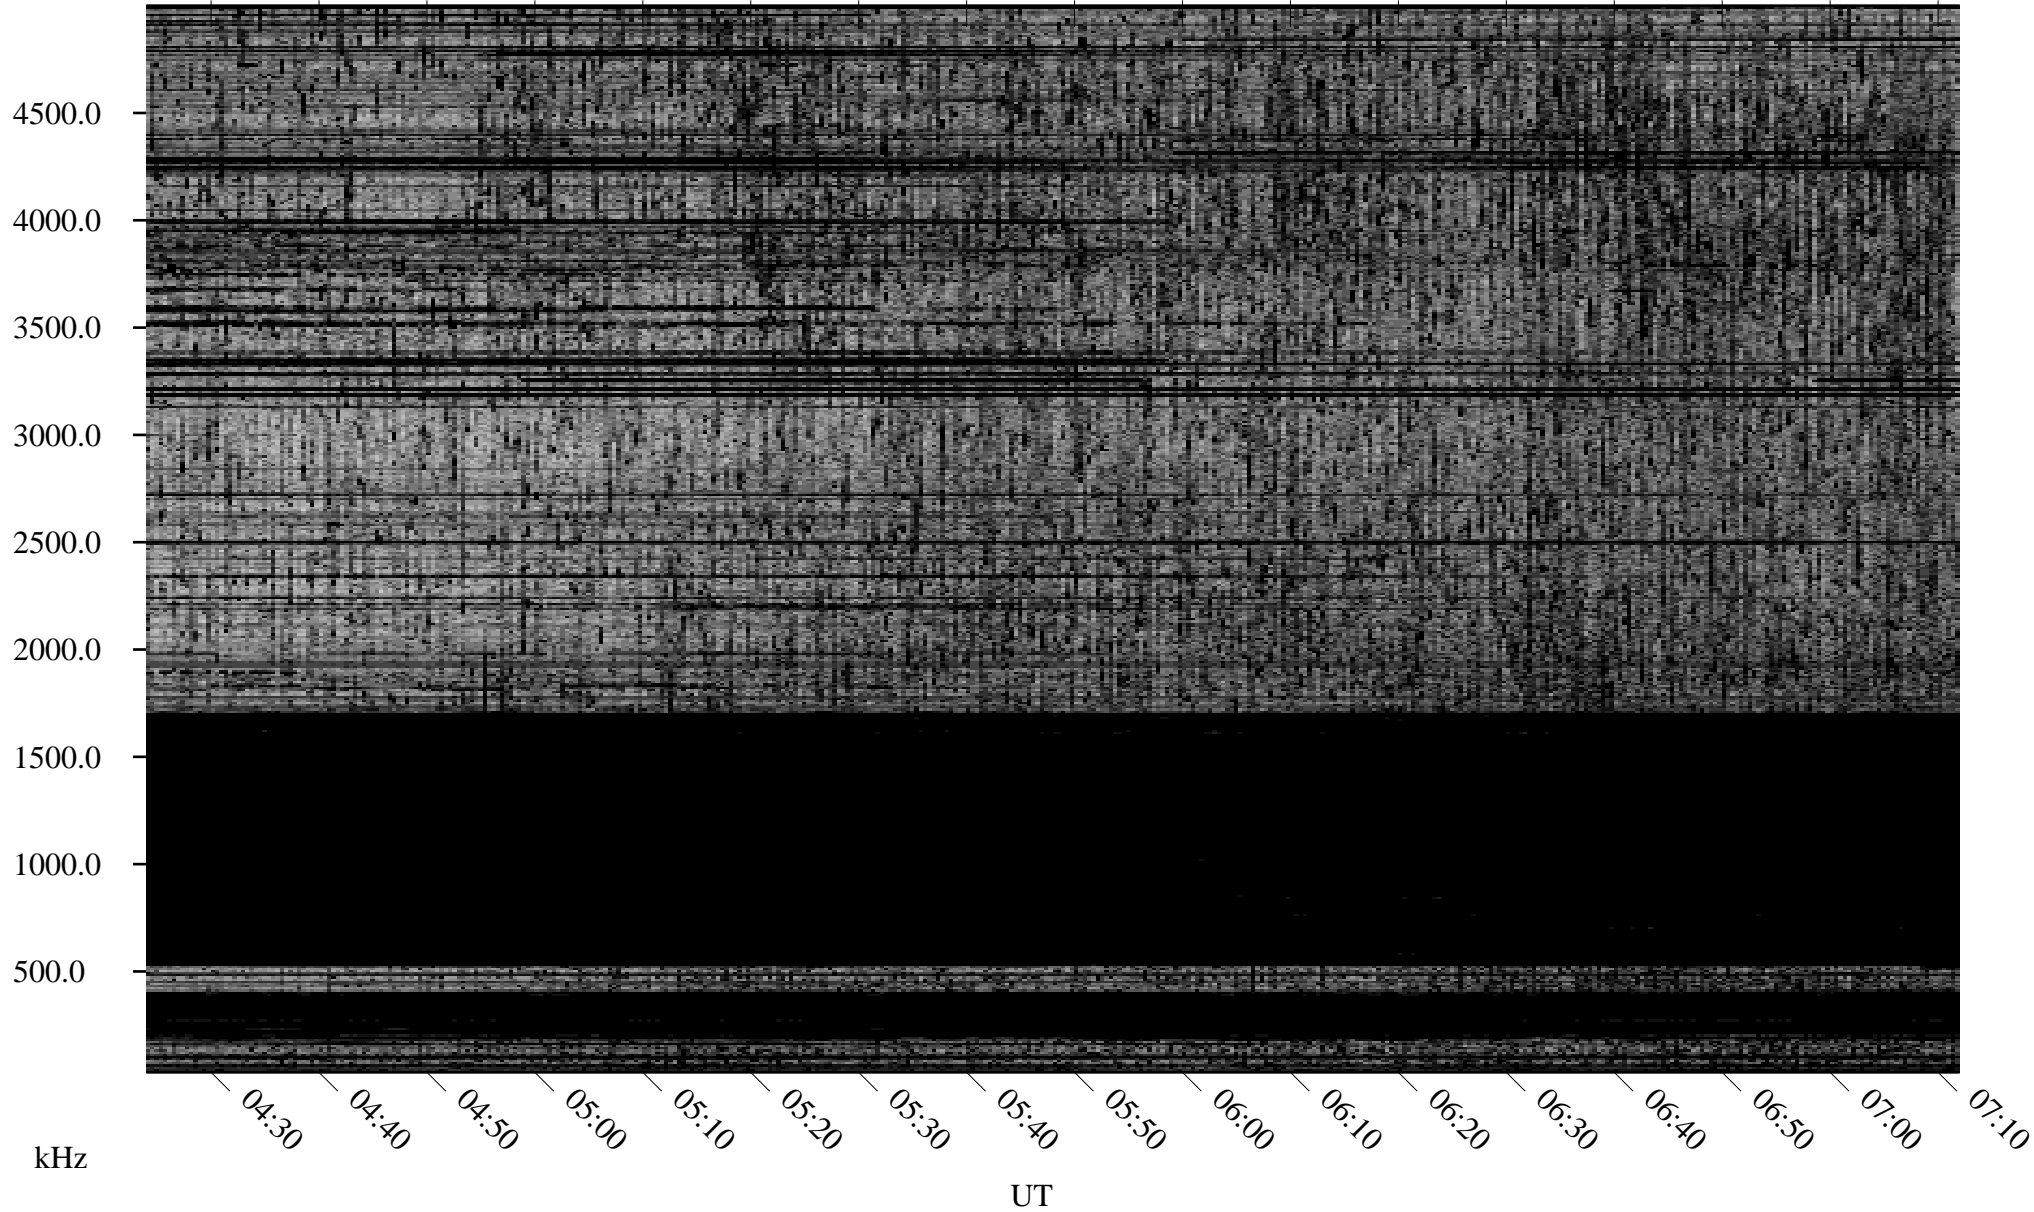

10/12/2007 Churchill, Manitoba

Linear Scale Black = 161 White = 15

ch07285l.r00SUm max_12

Page 1

10/12/2007 Churchill, Manitoba

Linear Scale Black = 161 White = 15

ch07285l.r00SUm max_12

Page 2

10/13/2007 Churchill, Manitoba

Linear Scale Black = 161 White = 15

ch072851.r00SUm max_12

Page 3

10/13/2007 Churchill, Manitoba

Linear Scale Black = 161 White = 15

ch072851.r00SUm max_12

Page 4

10/13/2007 Churchill, Manitoba

Linear Scale Black = 161 White = 15

ch072851.r00SUm max_12

Page 5

10/13/2007 Churchill, Manitoba

Linear Scale Black = 161 White = 15

ch072851.r00SUm max_12

Page 6

10/13/2007 Churchill, Manitoba

Linear Scale Black = 161 White = 15

ch072851.r00SUm max_12

Page 8