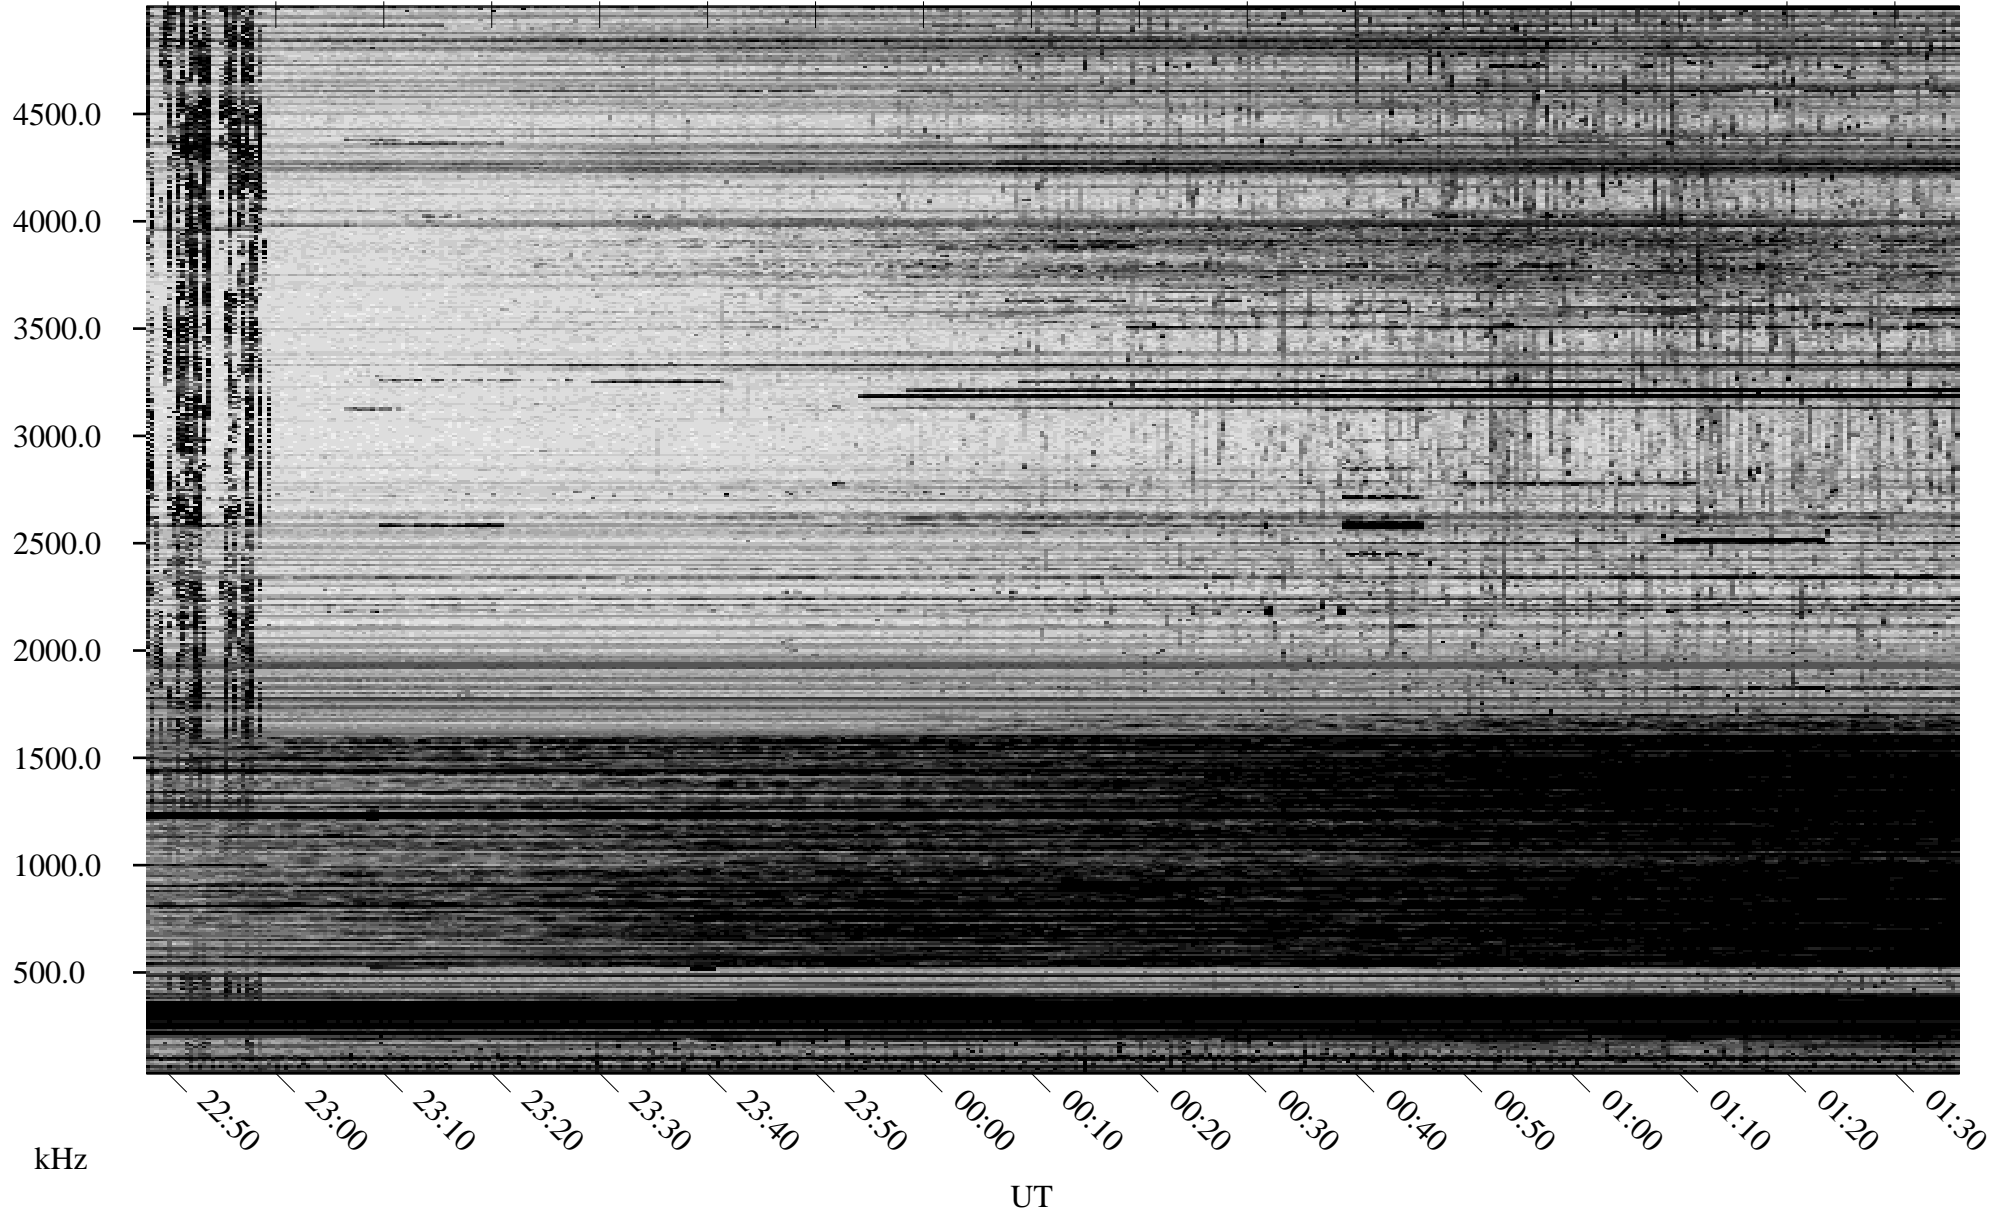

10/12/2007 Churchill, Manitoba

Linear Scale Black = 161 White = 15

ch07285l.r00SUm max_12

Page 1

10/12/2007 Churchill, Manitoba

Linear Scale Black = 161 White = 15

ch07285l.r00SUm max_12

Page 2

10/13/2007 Churchill, Manitoba

Linear Scale Black = 161 White = 15

ch072851.r00SUm max_12

Page 3

10/13/2007 Churchill, Manitoba

Linear Scale Black = 161 White = 15

ch072851.r00SUm max_12

Page 4

10/13/2007 Churchill, Manitoba

Linear Scale Black = 161 White = 15

ch072851.r00SUm max_12

Page 5

10/13/2007 Churchill, Manitoba

Linear Scale Black = 161 White = 15

ch072851.r00SUm max_12

Page 6

10/13/2007 Churchill, Manitoba

Linear Scale Black = 161 White = 15

ch072851.r00SUm max_12

Page 8