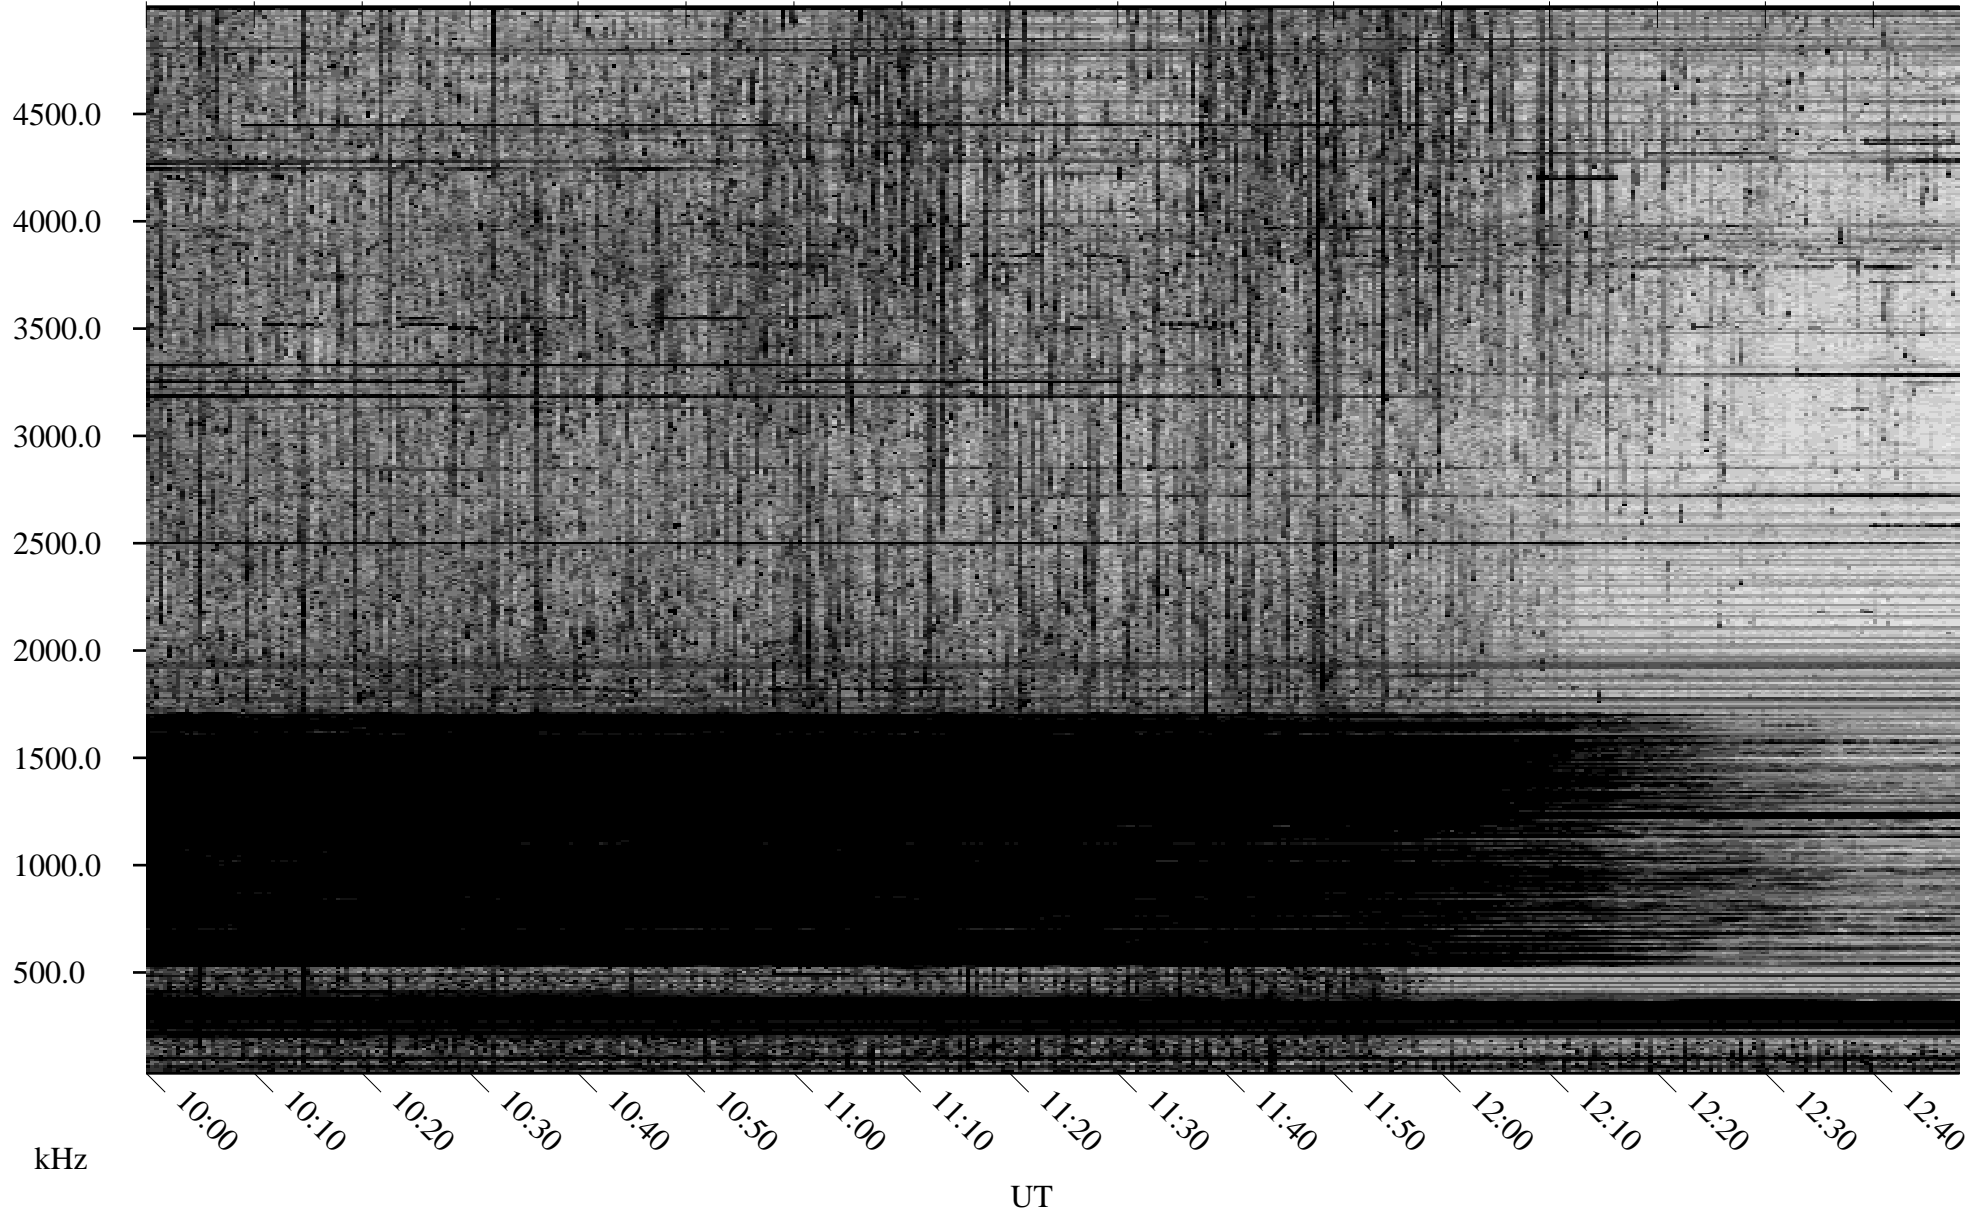

10/12/2007 Churchill, Manitoba

Linear Scale Black = 161 White = 15

ch07285l.r00SUm max_12

Page 1

10/12/2007 Churchill, Manitoba

Linear Scale Black = 161 White = 15

ch07285l.r00SUm max_12

Page 2

10/13/2007 Churchill, Manitoba

Linear Scale Black = 161 White = 15

ch072851.r00SUm max_12

Page 3

10/13/2007 Churchill, Manitoba

Linear Scale Black = 161 White = 15

ch072851.r00SUm max_12

Page 4

10/13/2007 Churchill, Manitoba

Linear Scale Black = 161 White = 15

ch072851.r00SUm max_12

Page 5

10/13/2007 Churchill, Manitoba

Linear Scale Black = 161 White = 15

ch072851.r00SUm max_12

Page 6

10/13/2007 Churchill, Manitoba

Linear Scale Black = 161 White = 15

ch072851.r00SUm max_12

Page 8