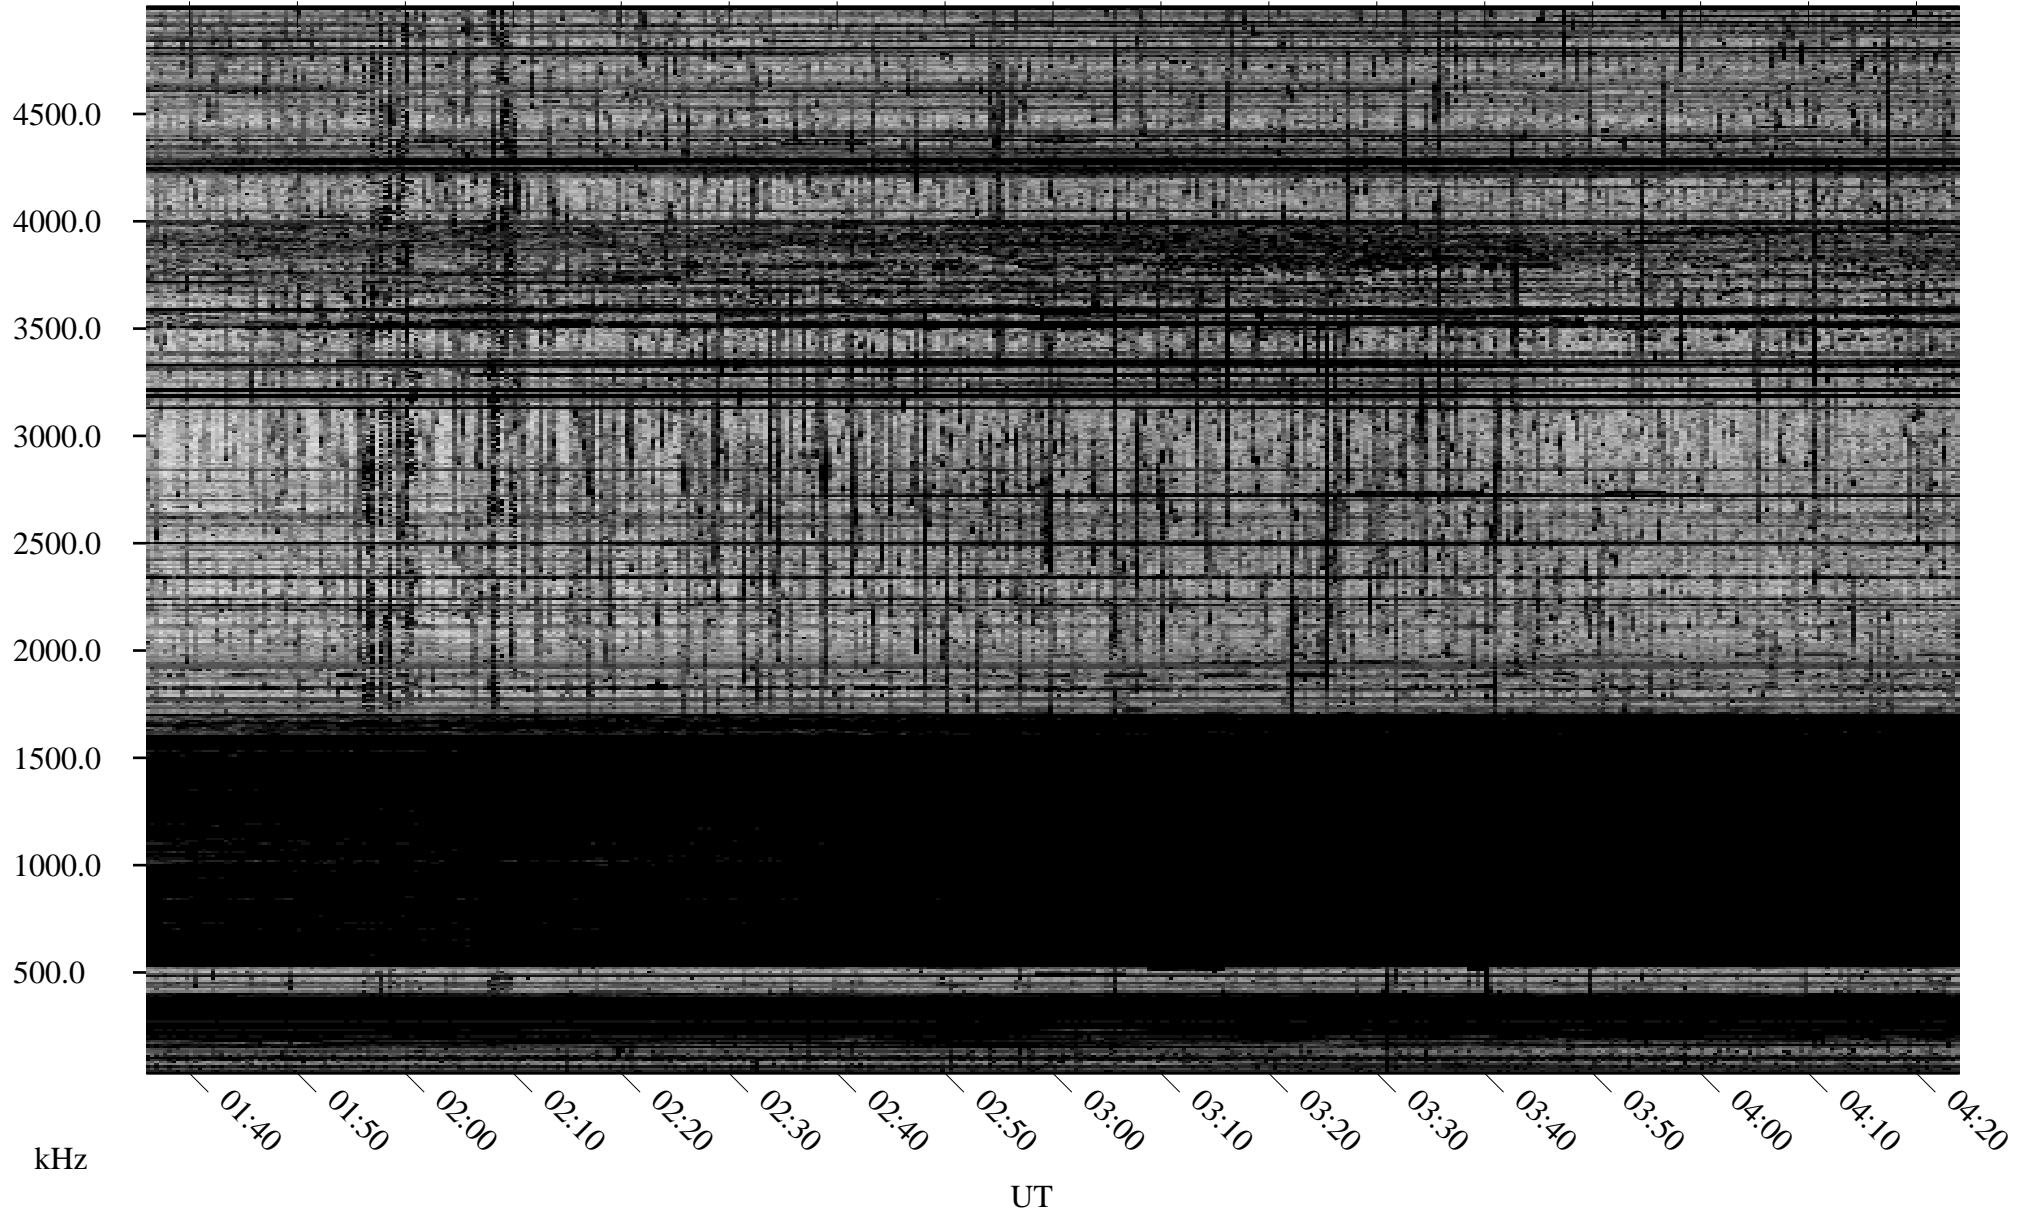

10/12/2007 Churchill, Manitoba

Linear Scale Black = 161 White = 15

ch07285l.r00SUm max_12

Page 1

10/12/2007 Churchill, Manitoba

Linear Scale Black = 161 White = 15

ch07285l.r00SUm max_12

Page 2

10/13/2007 Churchill, Manitoba

Linear Scale Black = 161 White = 15

ch072851.r00SUm max_12

Page 3

10/13/2007 Churchill, Manitoba

Linear Scale Black = 161 White = 15

ch072851.r00SUm max_12

Page 4

10/13/2007 Churchill, Manitoba

Linear Scale Black = 161 White = 15

ch072851.r00SUm max_12

Page 5

10/13/2007 Churchill, Manitoba

Linear Scale Black = 161 White = 15

ch072851.r00SUm max_12

Page 6

10/13/2007 Churchill, Manitoba

Linear Scale Black = 161 White = 15

ch072851.r00SUm max_12

Page 8