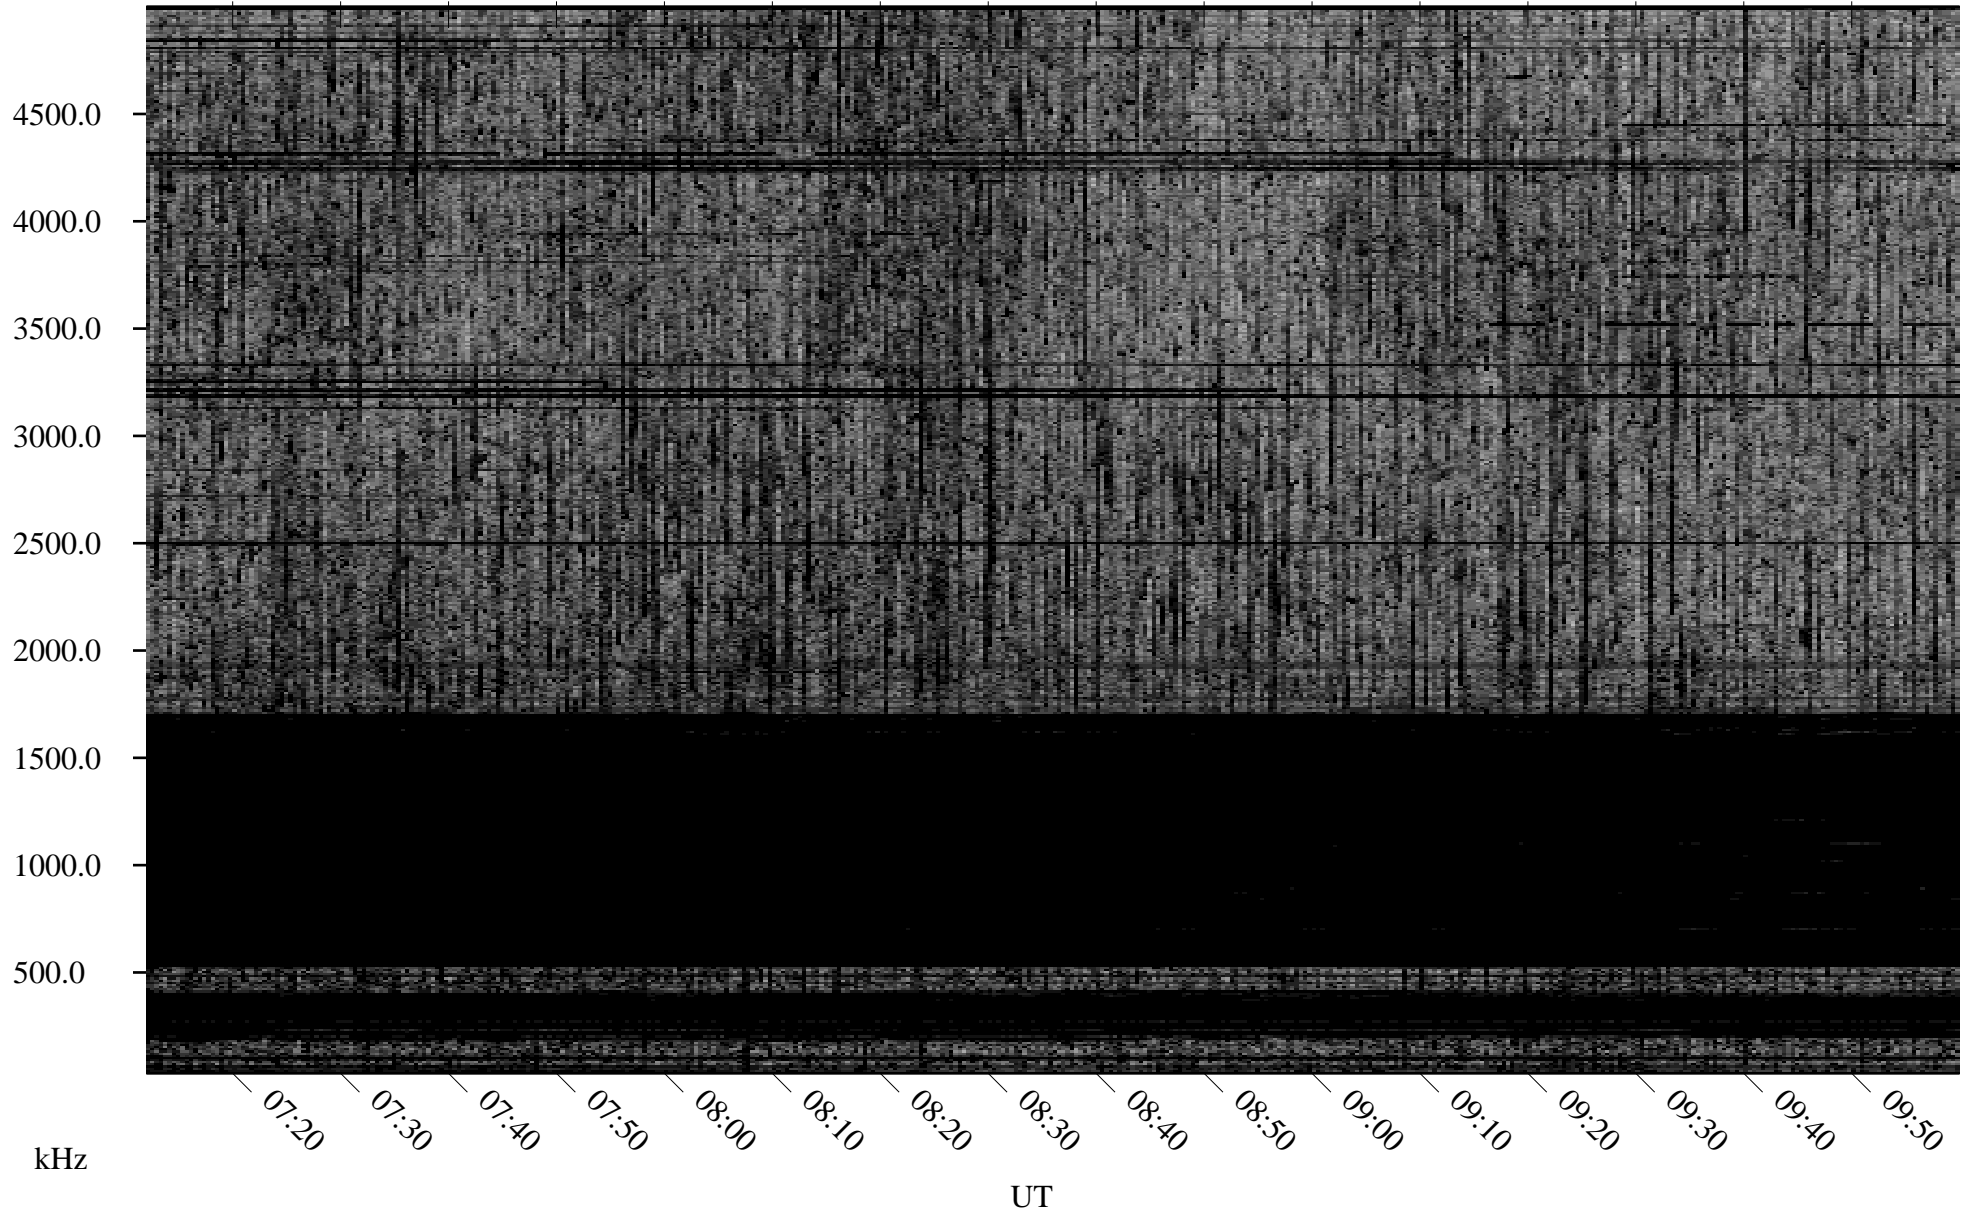

10/12/2007 Churchill, Manitoba

Linear Scale Black = 161 White = 15

ch07285l.r00SUm max_12

Page 1

10/12/2007 Churchill, Manitoba

Linear Scale Black = 161 White = 15

ch07285l.r00SUm max_12

Page 2

10/13/2007 Churchill, Manitoba

Linear Scale Black = 161 White = 15

ch072851.r00SUm max_12

Page 3

10/13/2007 Churchill, Manitoba

Linear Scale Black = 161 White = 15

ch072851.r00SUm max_12

Page 4

10/13/2007 Churchill, Manitoba

Linear Scale Black = 161 White = 15

ch072851.r00SUm max_12

Page 5

10/13/2007 Churchill, Manitoba

Linear Scale Black = 161 White = 15

ch072851.r00SUm max_12

Page 6

10/13/2007 Churchill, Manitoba

Linear Scale Black = 161 White = 15

ch072851.r00SUm max_12

Page 8