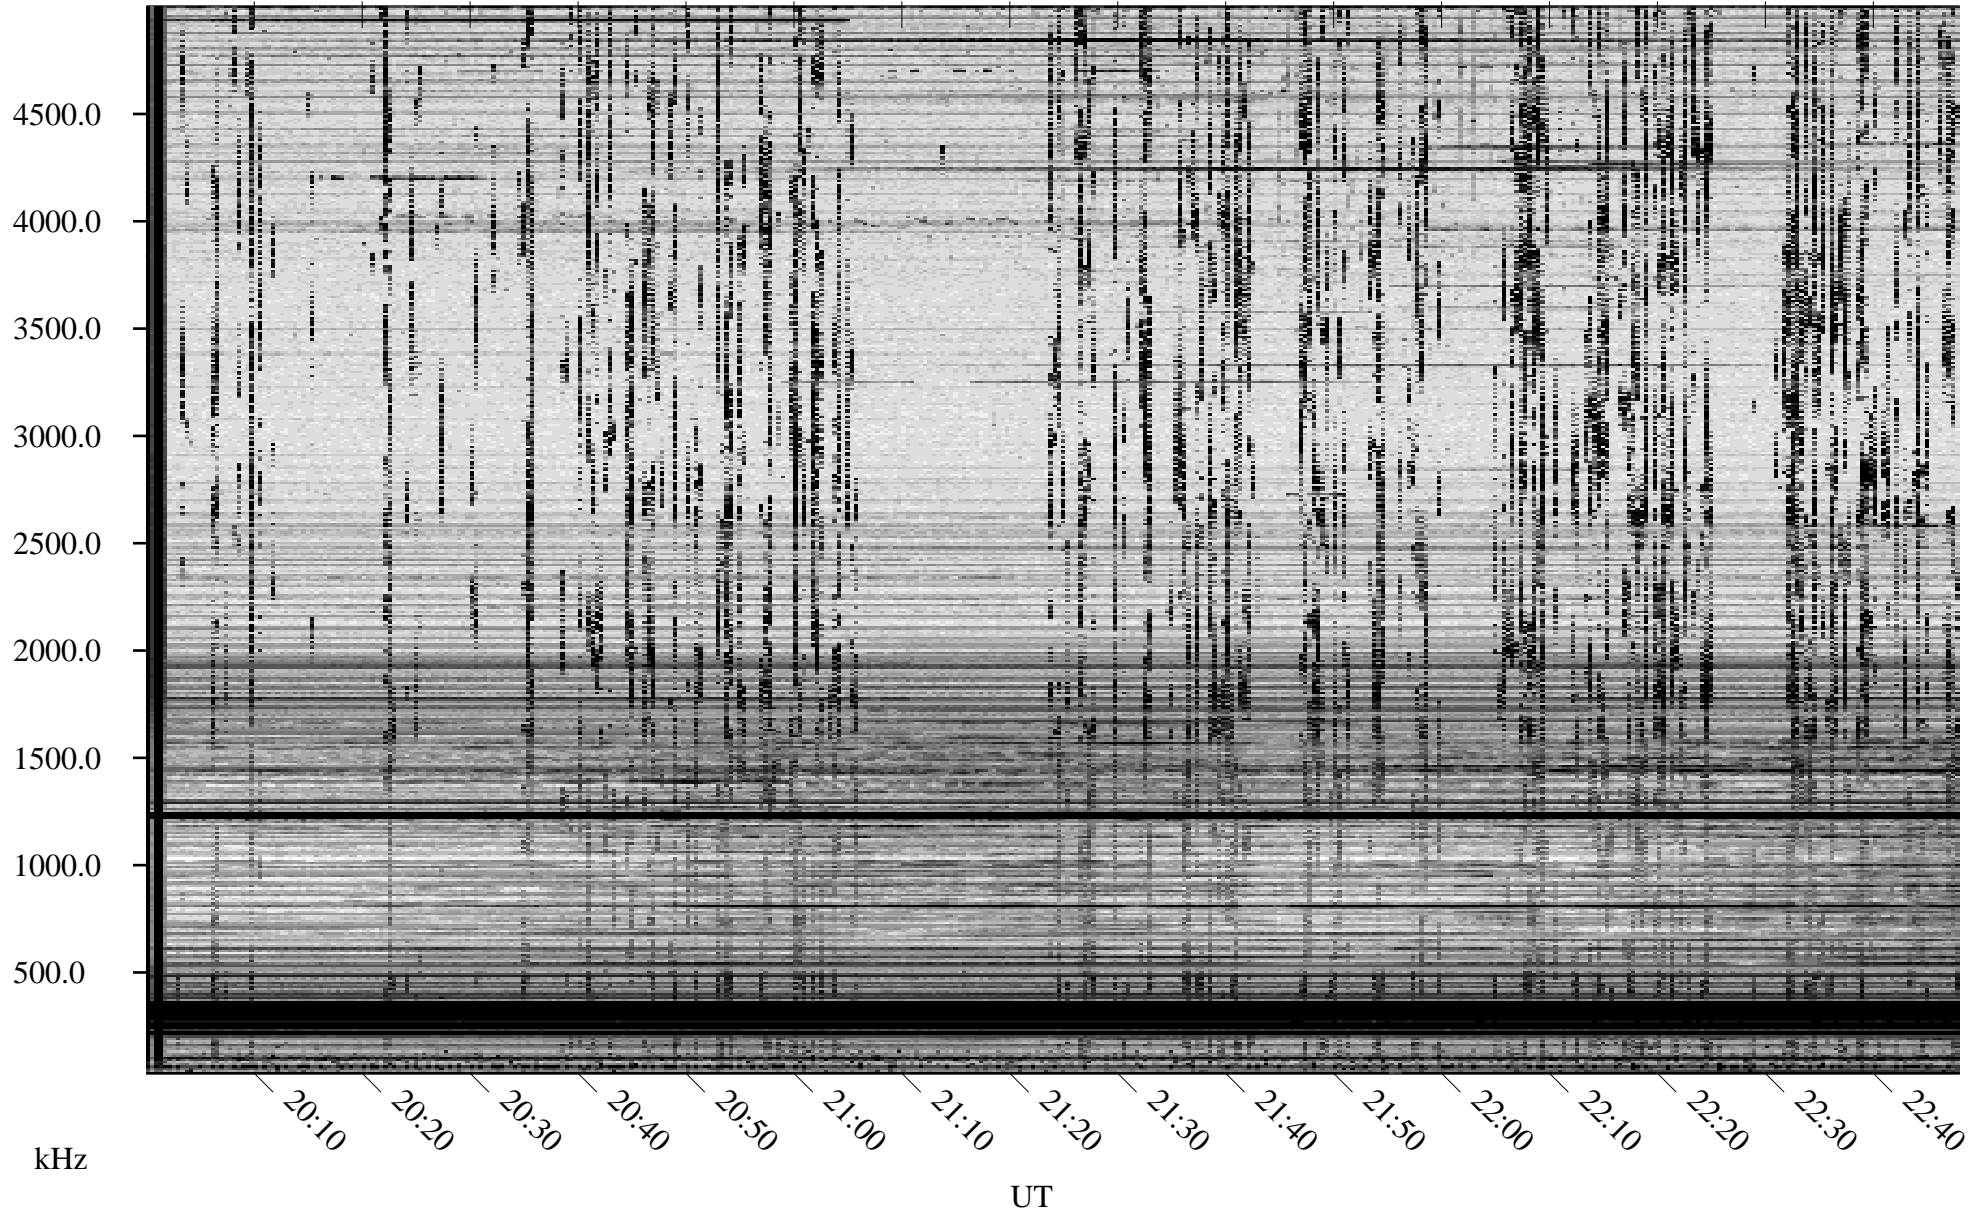

10/12/2007 Churchill, Manitoba

Linear Scale Black = 161 White = 15

ch07285l.r00SUm max_12

Page 1

10/12/2007 Churchill, Manitoba

Linear Scale Black = 161 White = 15

ch07285l.r00SUm max_12

Page 2

10/13/2007 Churchill, Manitoba

Linear Scale Black = 161 White = 15

ch072851.r00SUm max_12

Page 3

10/13/2007 Churchill, Manitoba

Linear Scale Black = 161 White = 15

ch072851.r00SUm max_12

Page 4

10/13/2007 Churchill, Manitoba

Linear Scale Black = 161 White = 15

ch072851.r00SUm max_12

Page 5

10/13/2007 Churchill, Manitoba

Linear Scale Black = 161 White = 15

ch072851.r00SUm max_12

Page 6

10/13/2007 Churchill, Manitoba

Linear Scale Black = 161 White = 15

ch072851.r00SUm max_12

Page 8