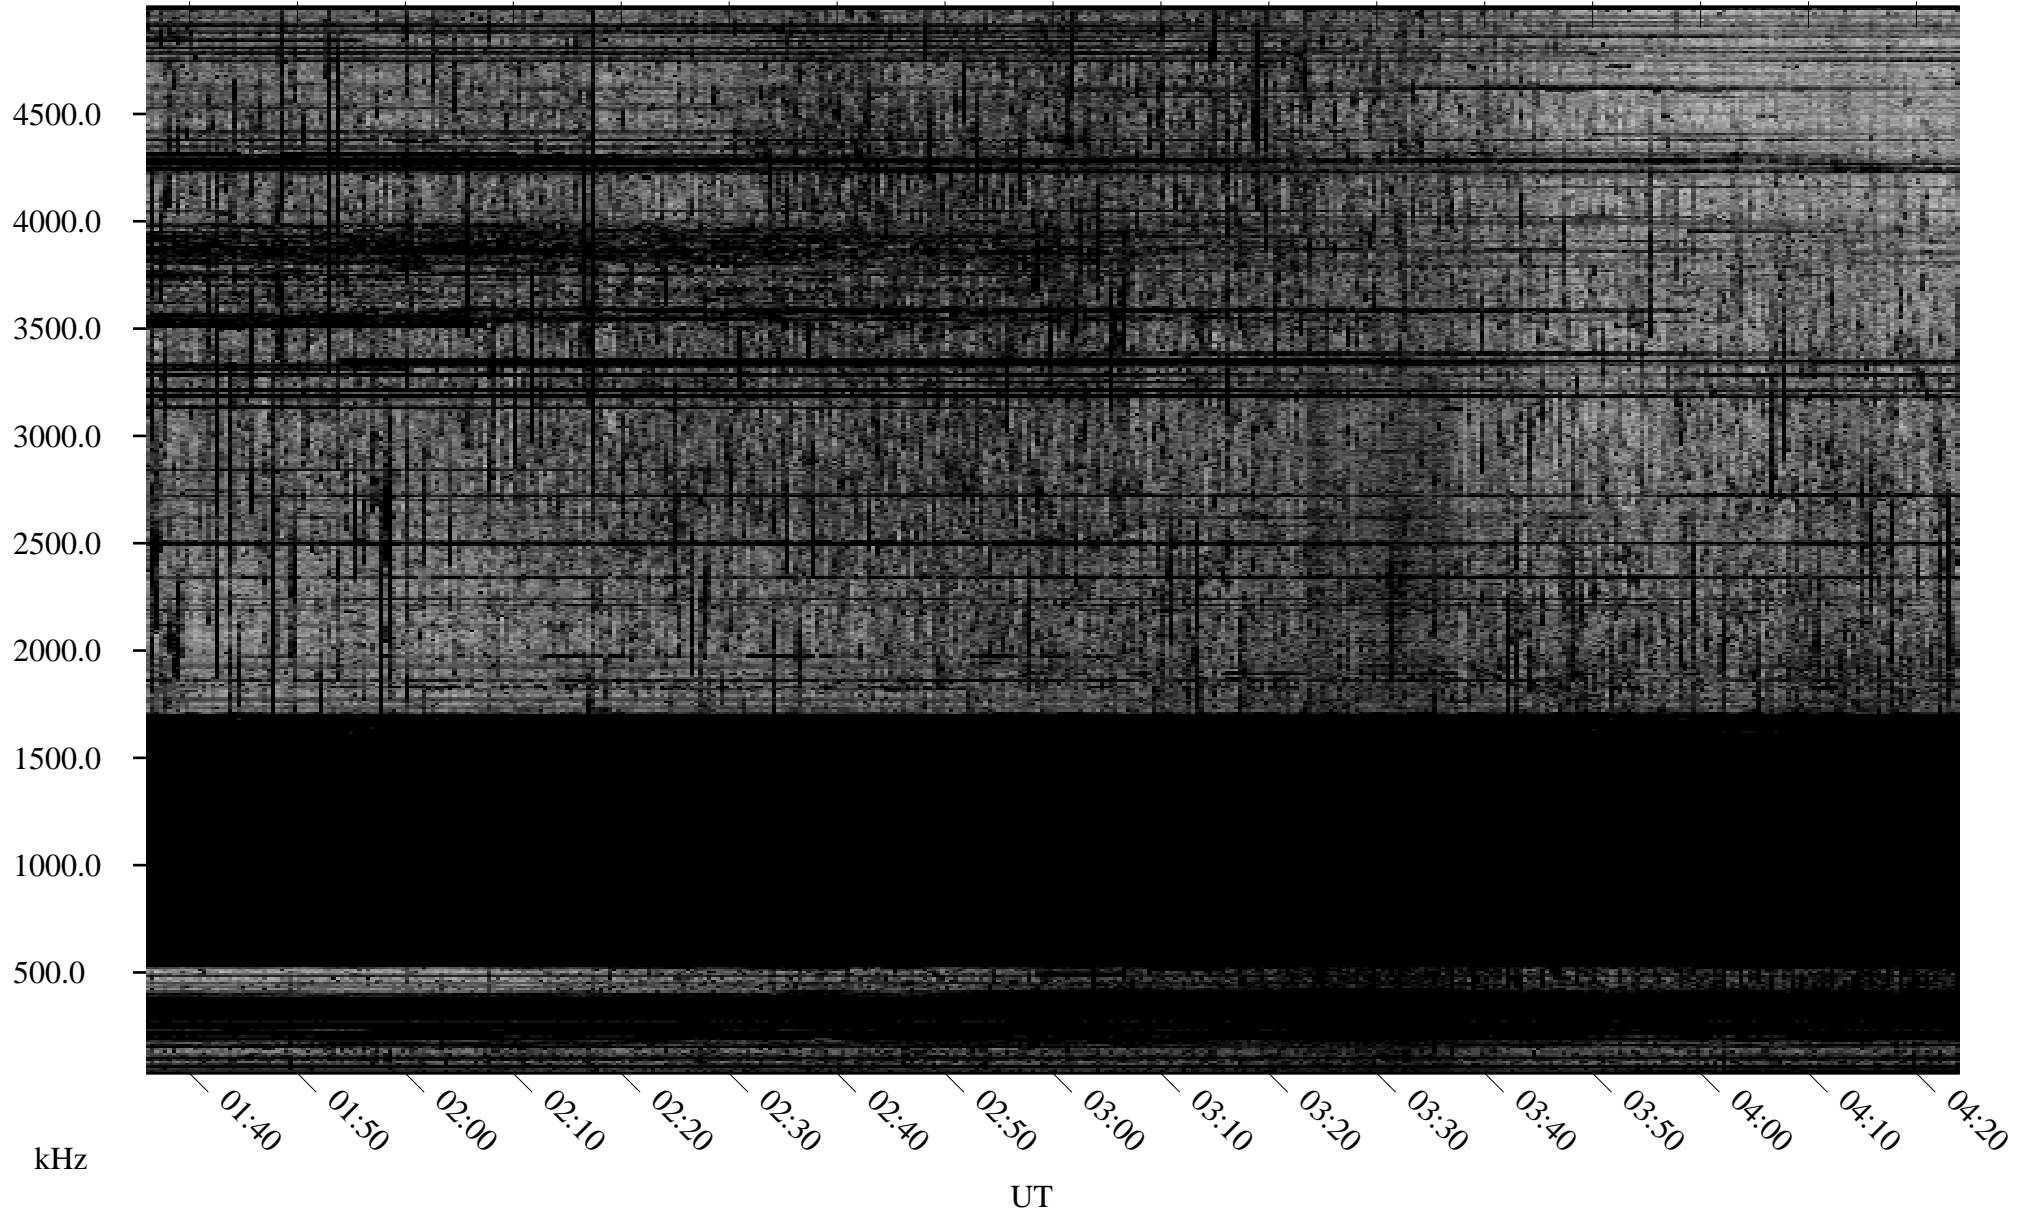

# 10/13/2007 Churchill, Manitoba

Linear Scale    Black = 161    White = 15

ch07286l.r00SUm max\_12

Page 1

# 10/13/2007 Churchill, Manitoba

Linear Scale    Black = 161    White = 15

ch07286l.r00SUm max\_12

Page 2

# 10/14/2007 Churchill, Manitoba

Linear Scale    Black = 161    White = 15

ch07286l.r00SUm max\_12

Page 3

# 10/14/2007 Churchill, Manitoba

Linear Scale    Black = 161    White = 15

ch07286l.r00SUm max\_12

Page 4