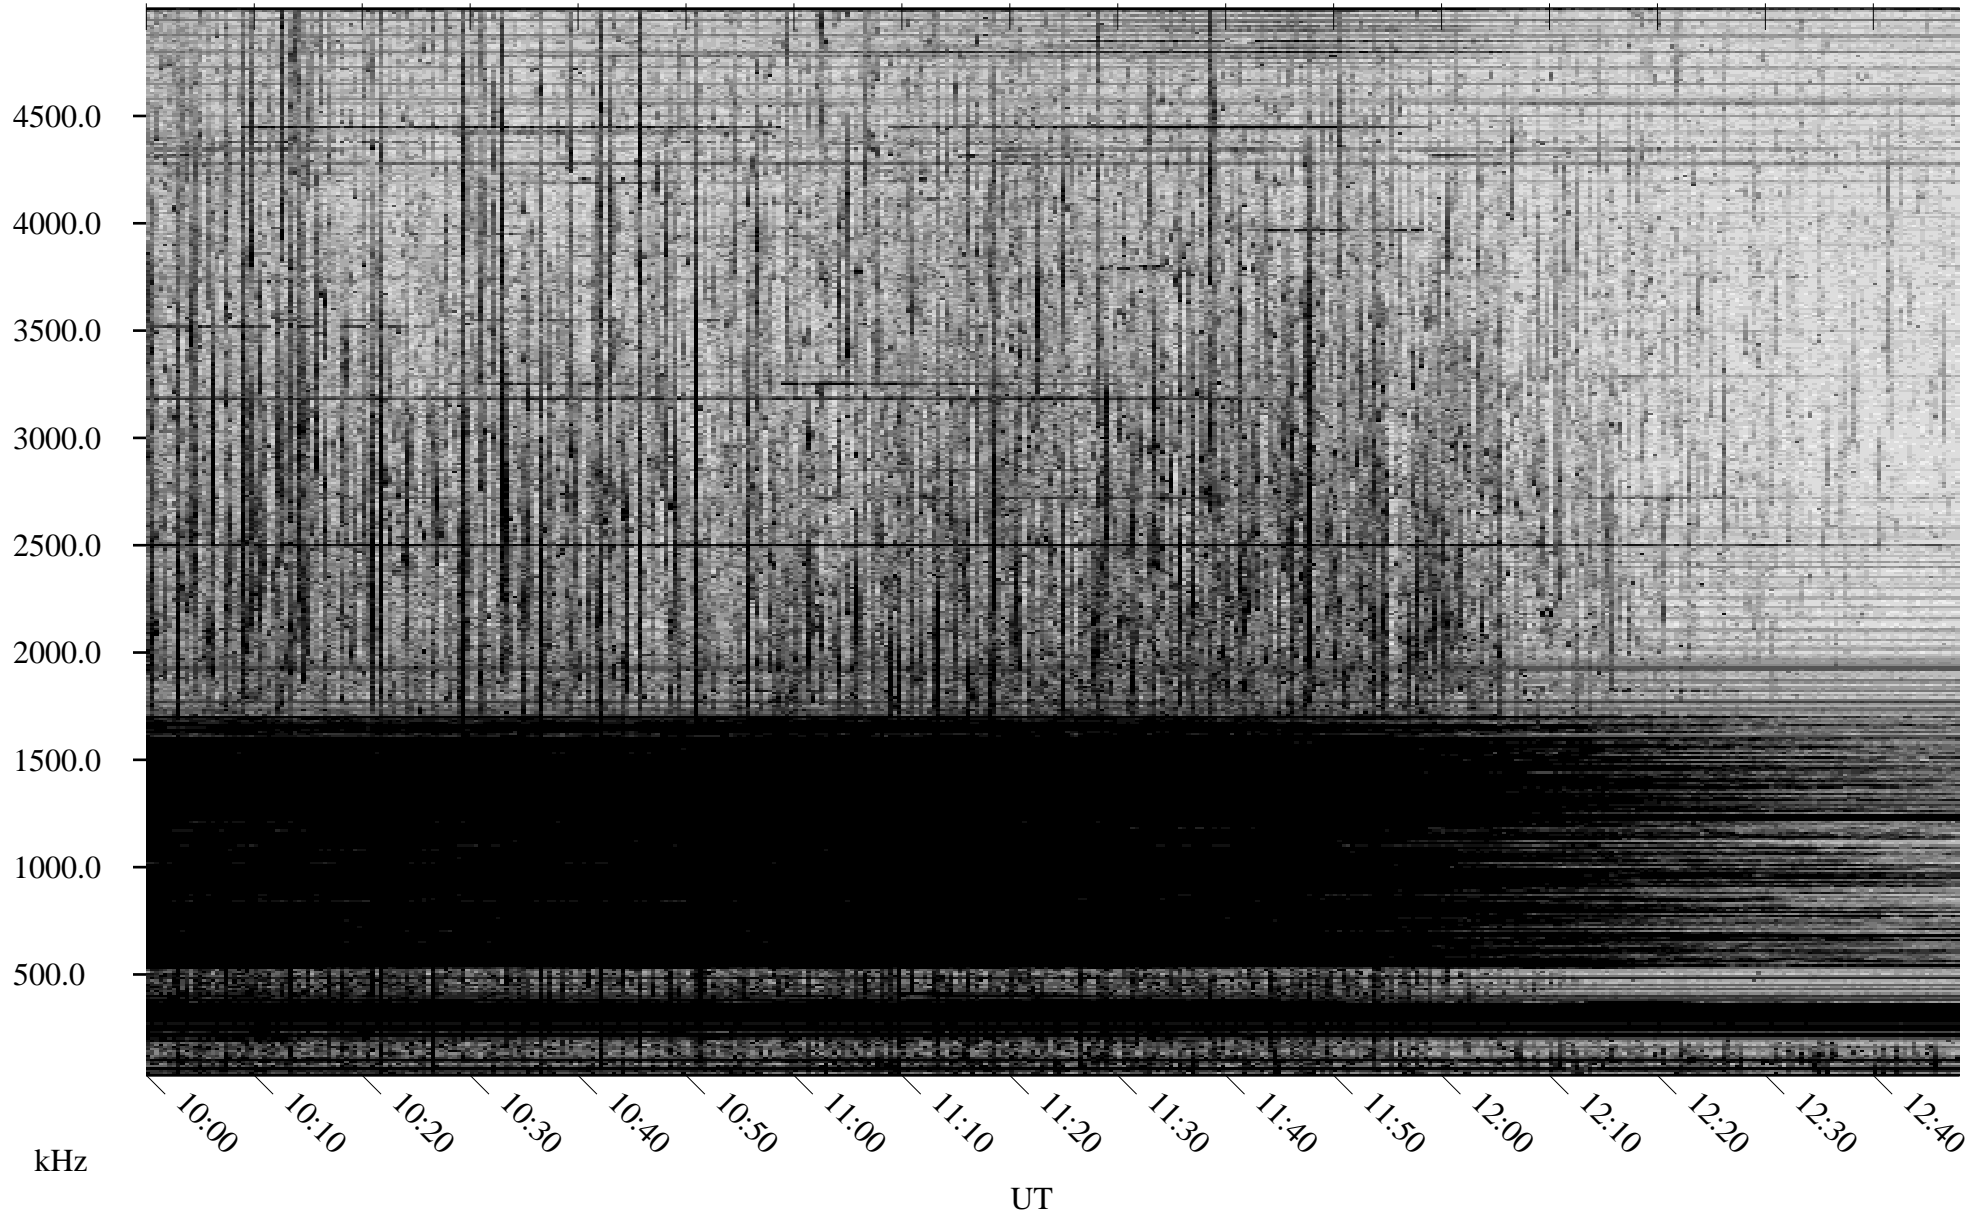

# 10/14/2007 Churchill, Manitoba

Linear Scale    Black = 161    White = 15

ch07286l.r00SUm max\_12

Page 5

# 10/14/2007 Churchill, Manitoba

Linear Scale    Black = 161    White = 15

ch07286l.r00SUm max\_12

Page 6