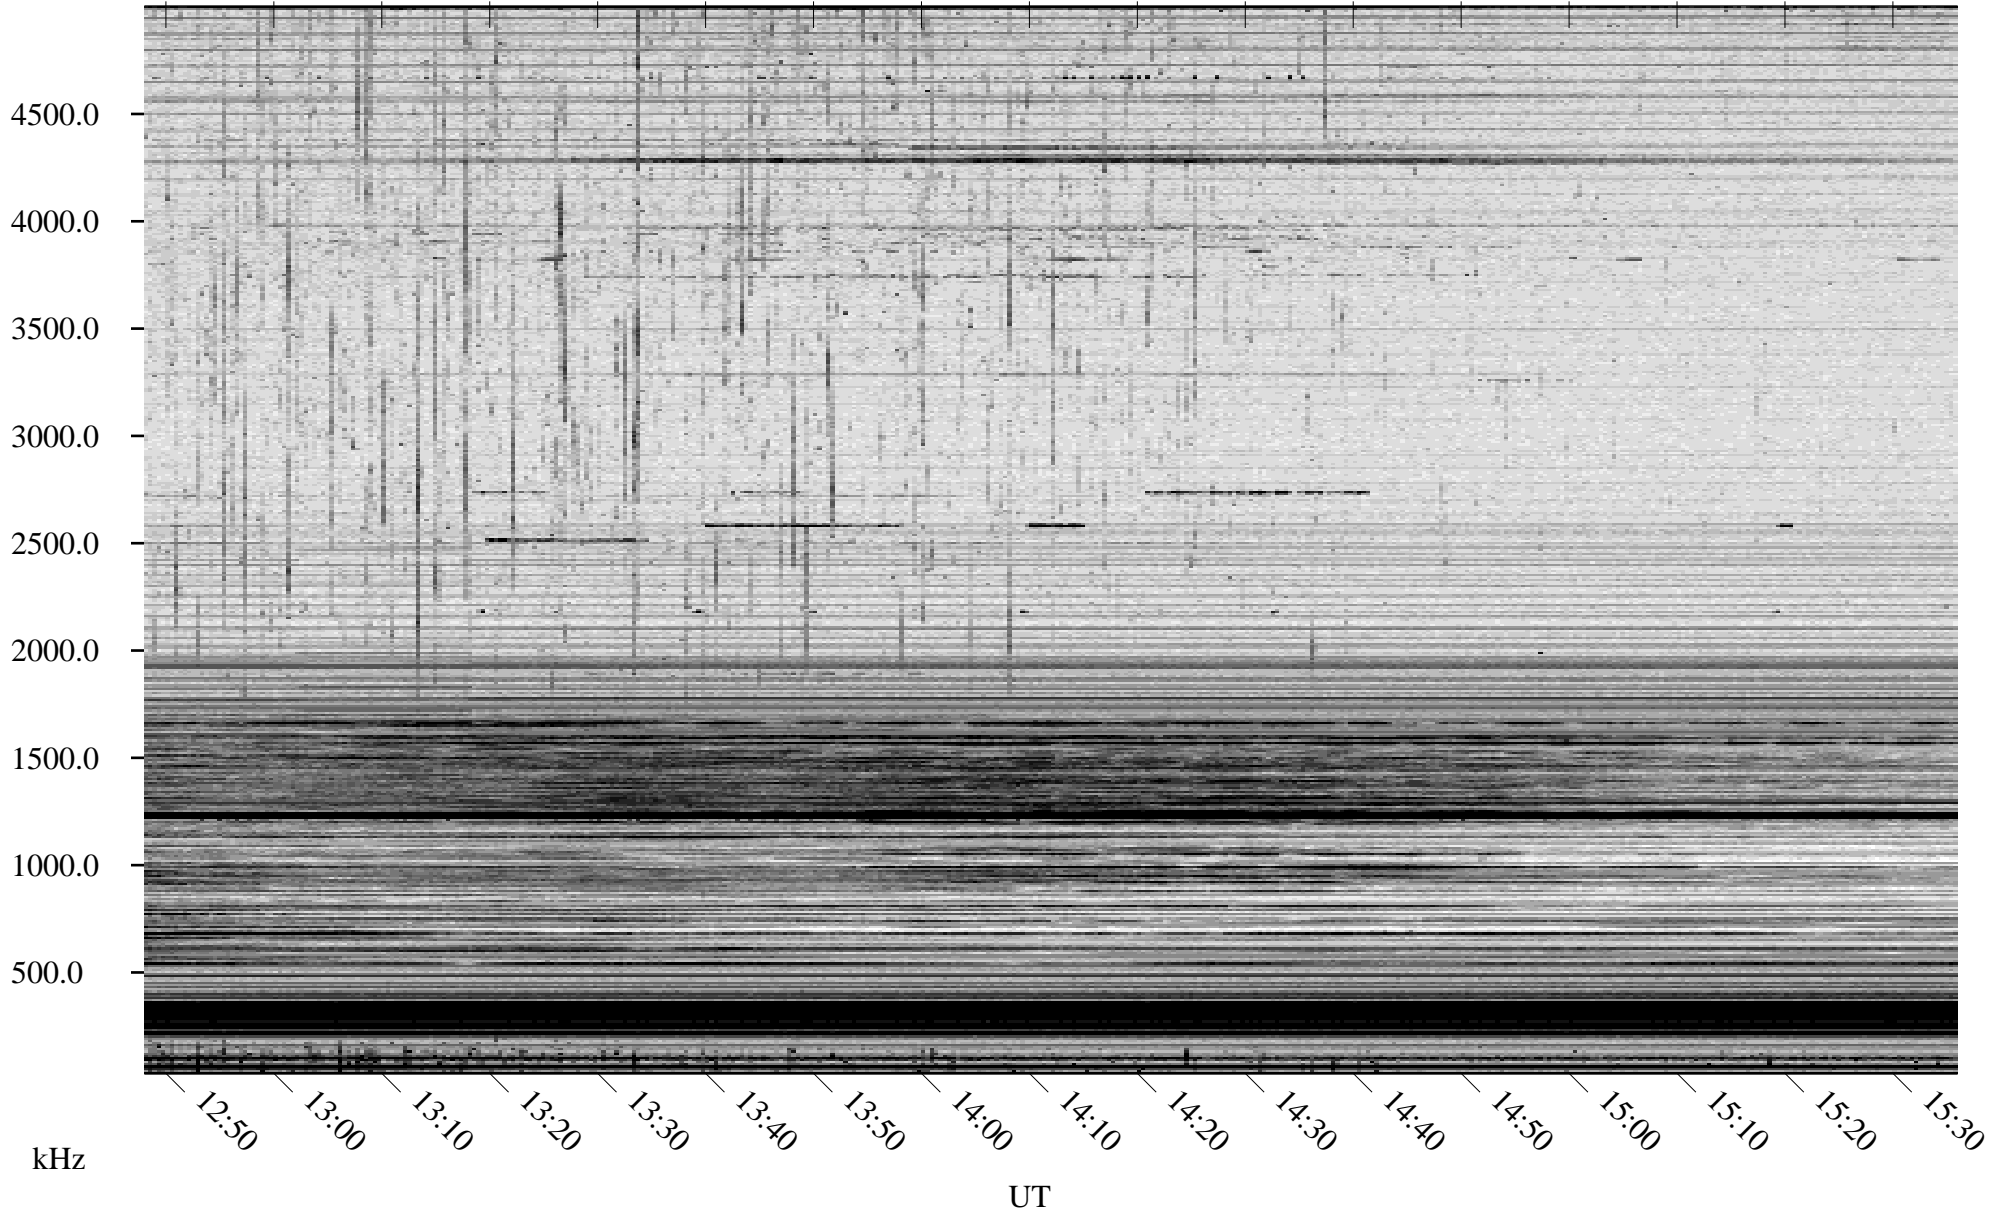

# 10/14/2007 Churchill, Manitoba

Linear Scale    Black = 161    White = 15

ch07286l.r00SUm max\_12

Page 5

# 10/14/2007 Churchill, Manitoba

Linear Scale    Black = 161    White = 15

ch07286l.r00SUm max\_12

Page 6

# 10/14/2007 Churchill, Manitoba

Linear Scale    Black = 161    White = 15

ch07286l.r00SUm max\_12

Page 7