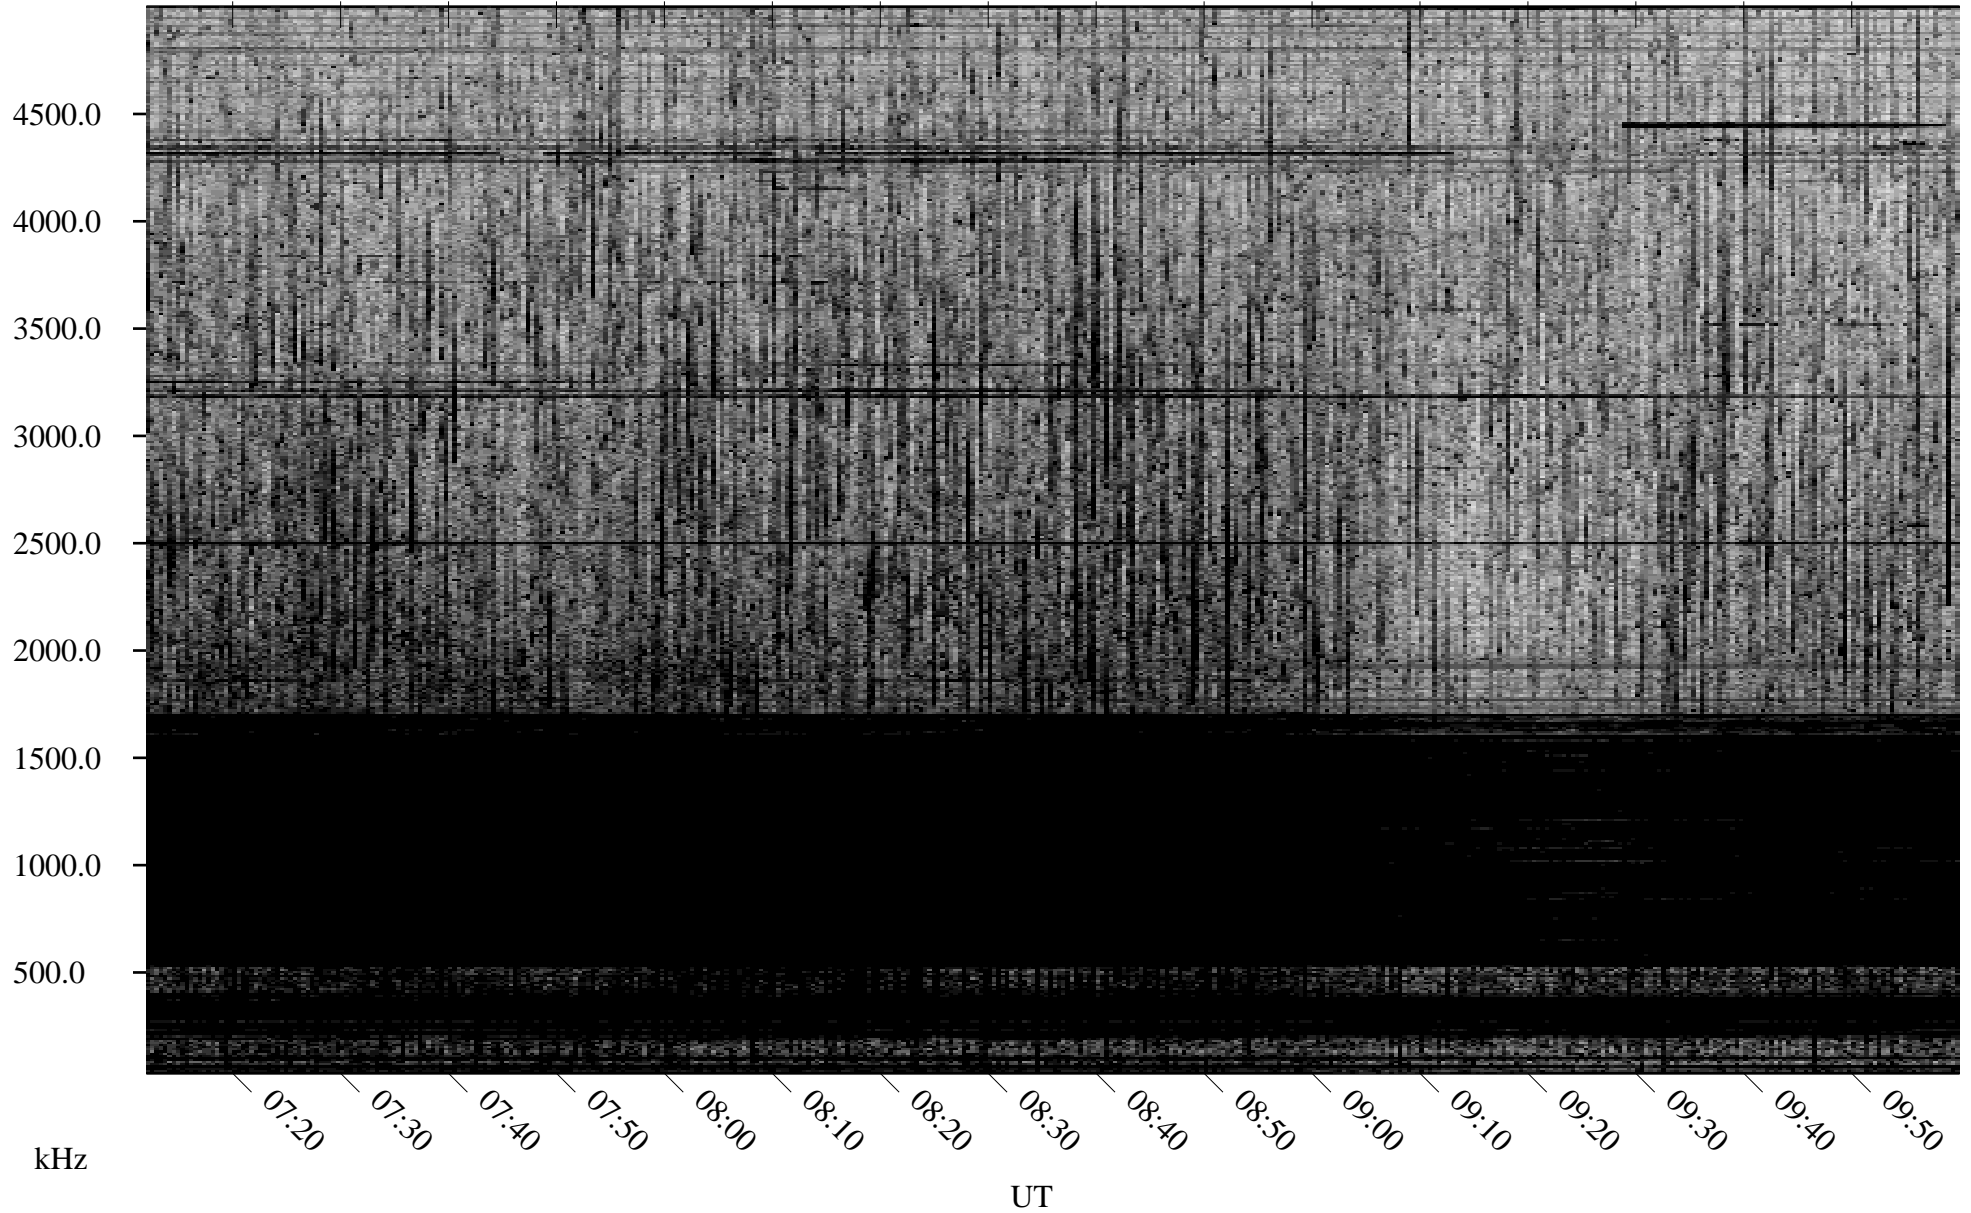

# 10/14/2007 Churchill, Manitoba

Linear Scale    Black = 161    White = 15

ch07286l.r00SUm max\_12

Page 4

# 10/14/2007 Churchill, Manitoba

Linear Scale    Black = 161    White = 15

ch07286l.r00SUm max\_12

Page 5