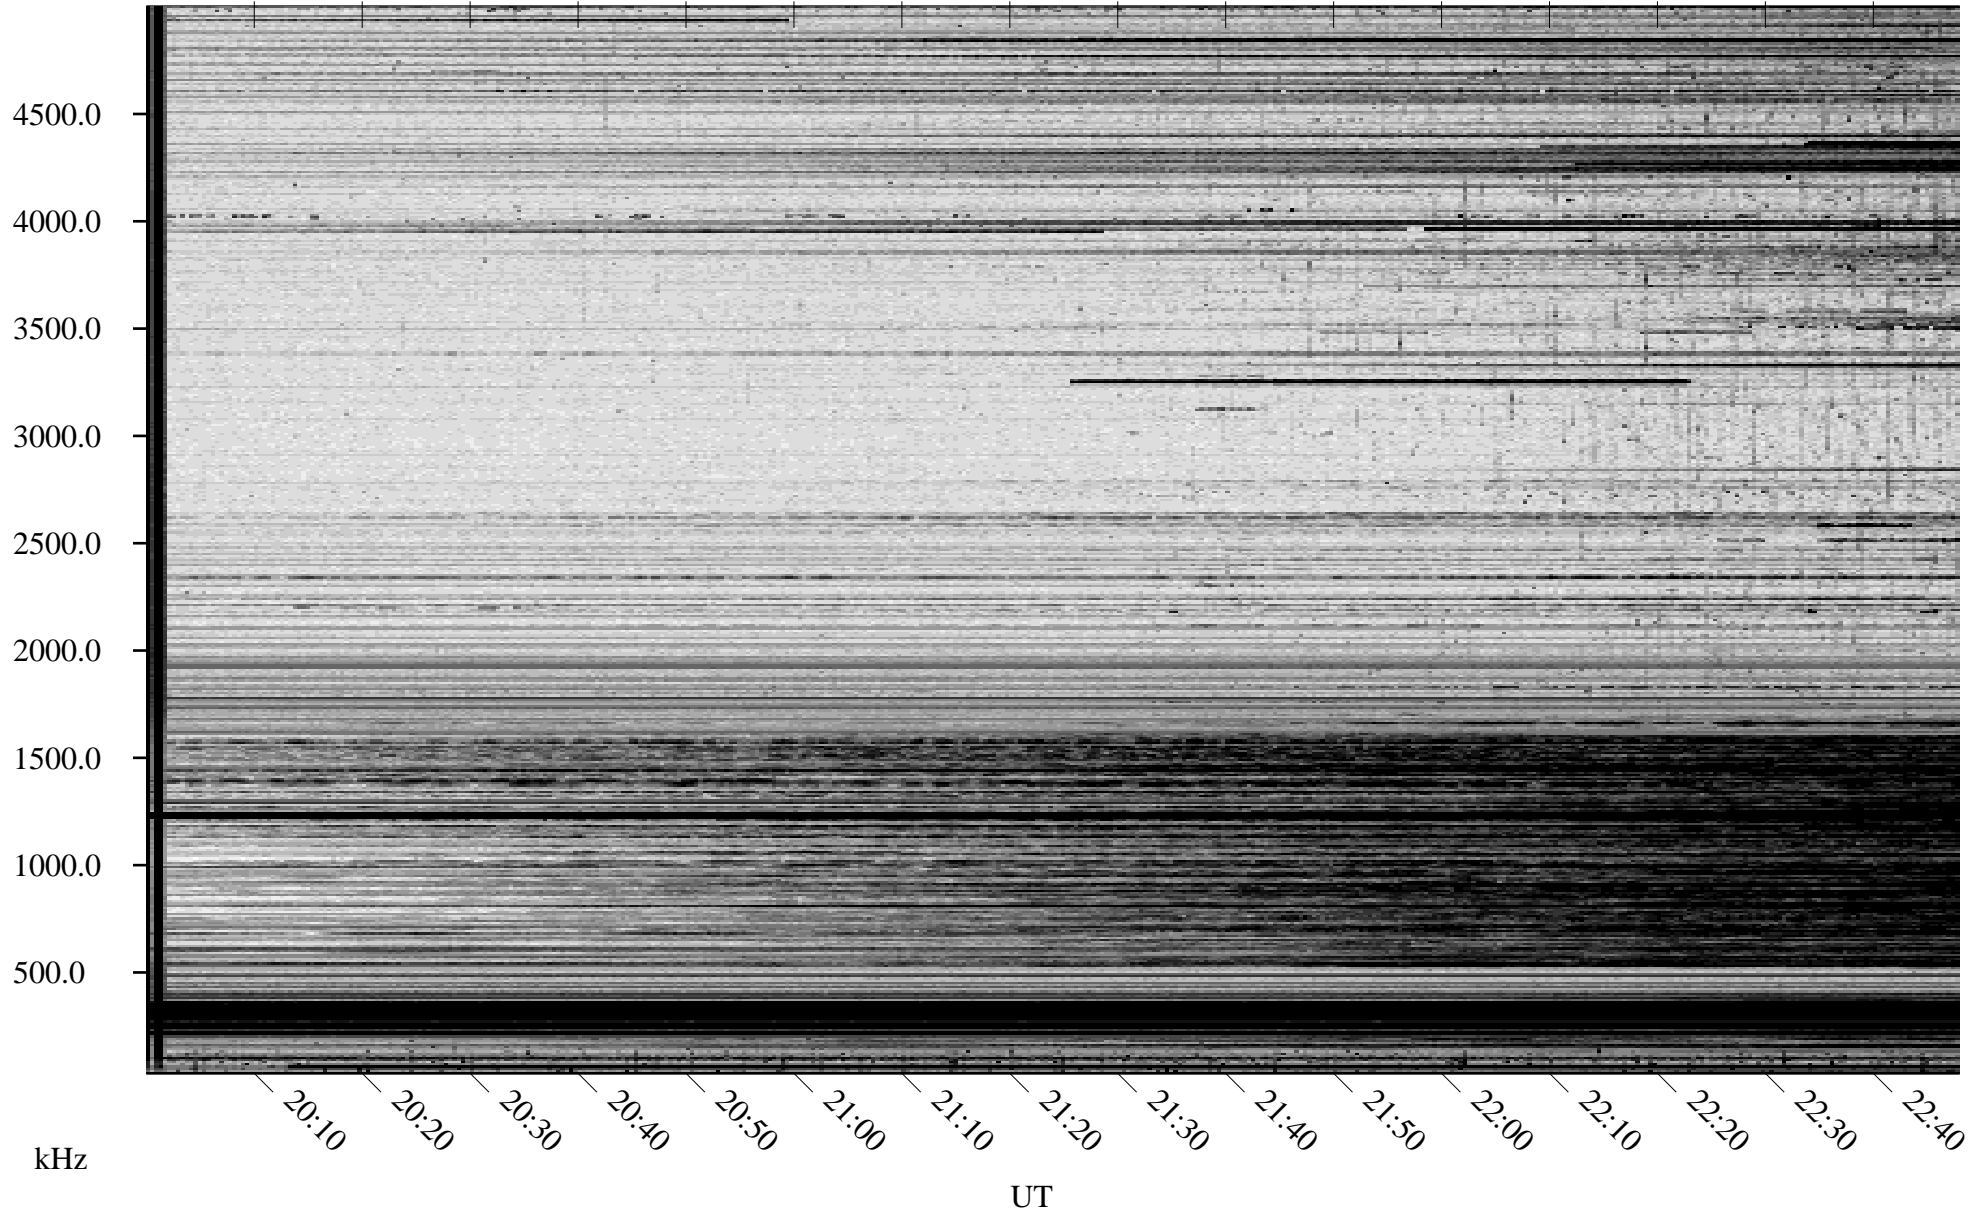

# 10/13/2007 Churchill, Manitoba

Linear Scale    Black = 161    White = 15

ch07286l.r00SUm max\_12

Page 1

# 10/13/2007 Churchill, Manitoba

Linear Scale    Black = 161    White = 15

ch07286l.r00SUm max\_12

Page 2

# 10/14/2007 Churchill, Manitoba

Linear Scale    Black = 161    White = 15

ch07286l.r00SUm max\_12

Page 3

# 10/14/2007 Churchill, Manitoba

Linear Scale    Black = 161    White = 15

ch07286l.r00SUm max\_12

Page 4