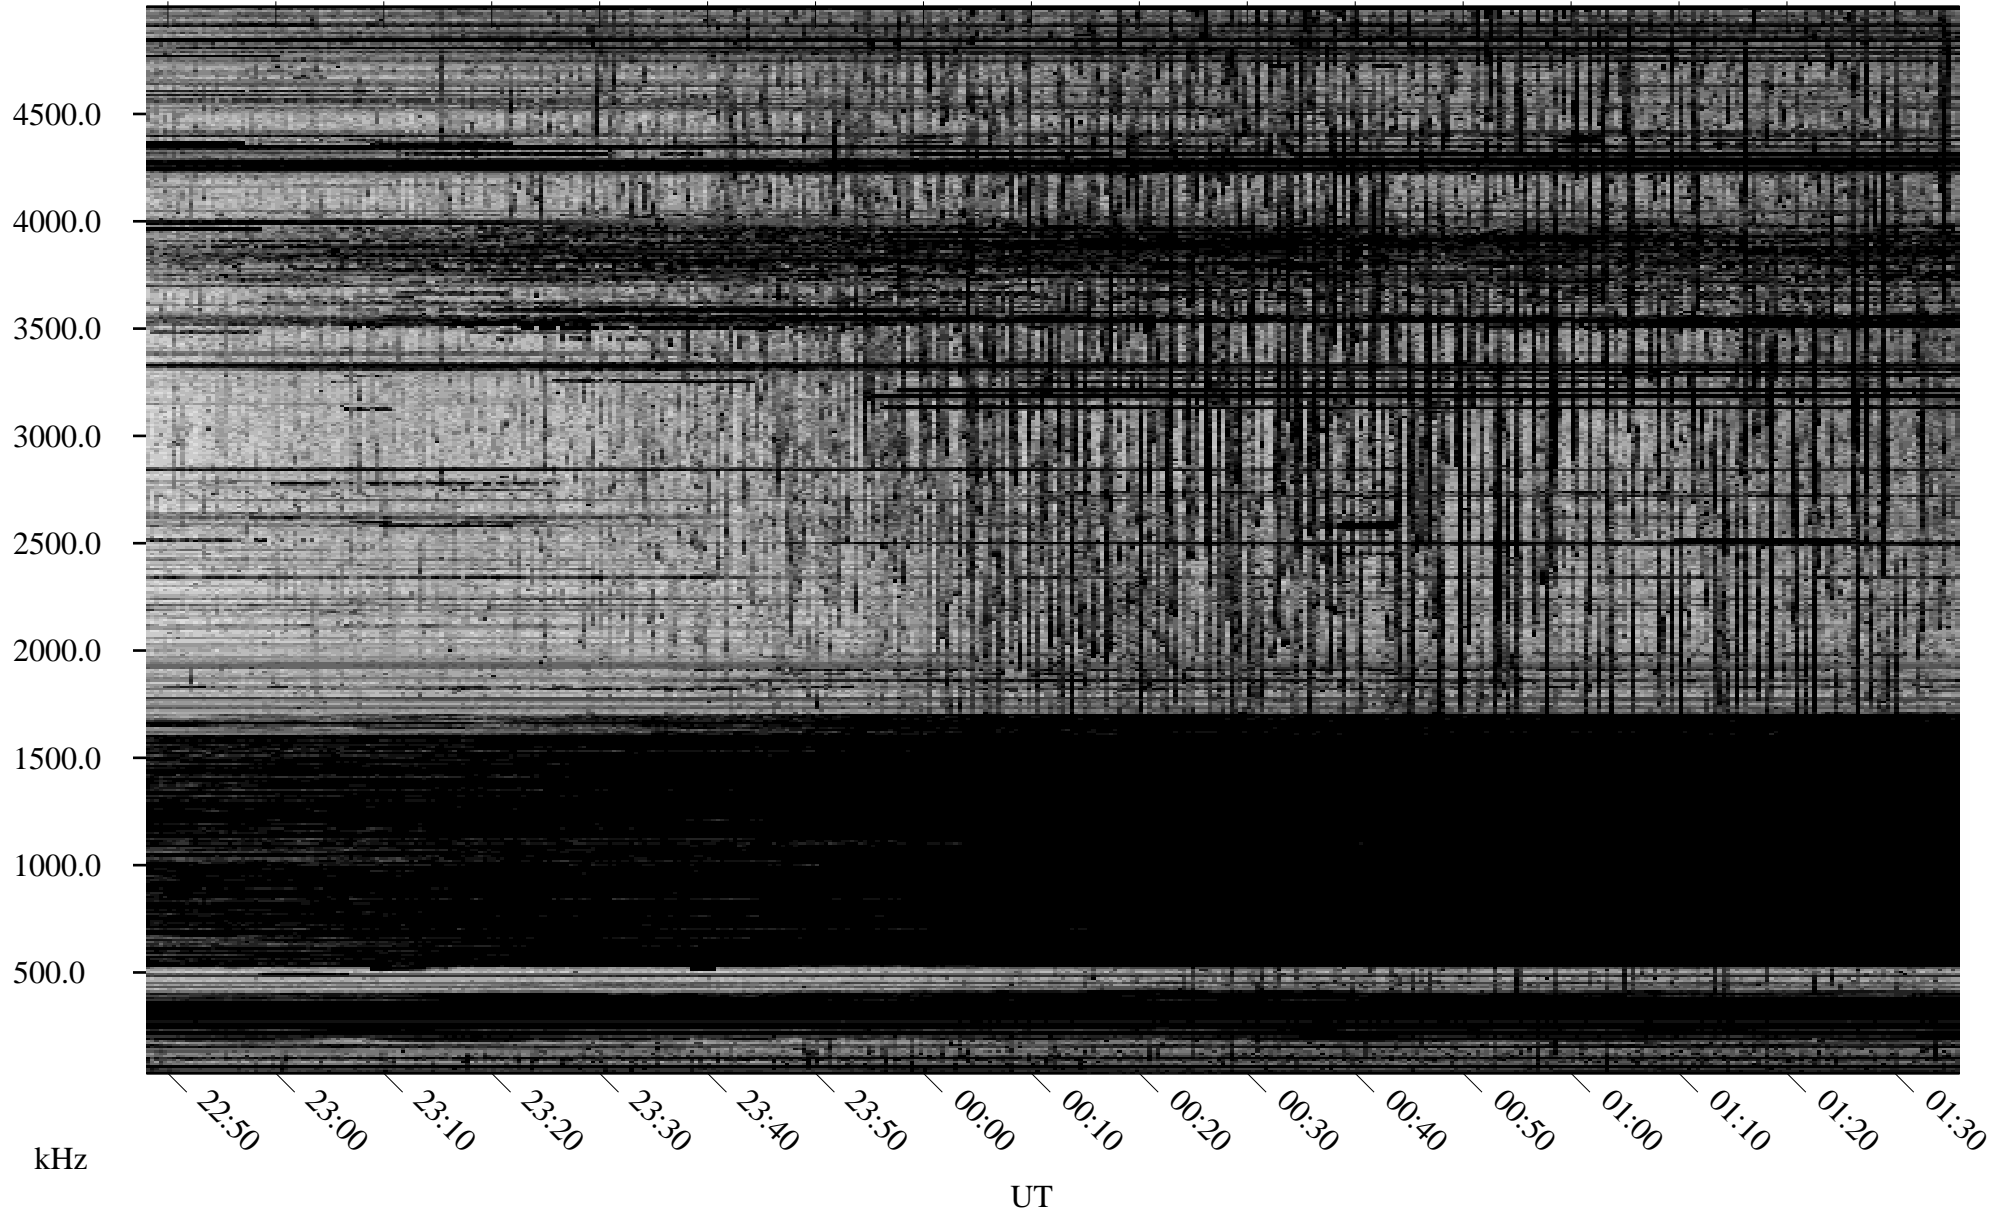

# 10/13/2007 Churchill, Manitoba

Linear Scale    Black = 161    White = 15

ch07286l.r00SUm max\_12

Page 1

# 10/13/2007 Churchill, Manitoba

Linear Scale    Black = 161    White = 15

ch07286l.r00SUm max\_12

Page 2

# 10/14/2007 Churchill, Manitoba

Linear Scale    Black = 161    White = 15

ch07286l.r00SUm max\_12

Page 3

# 10/14/2007 Churchill, Manitoba

Linear Scale    Black = 161    White = 15

ch07286l.r00SUm max\_12

Page 4