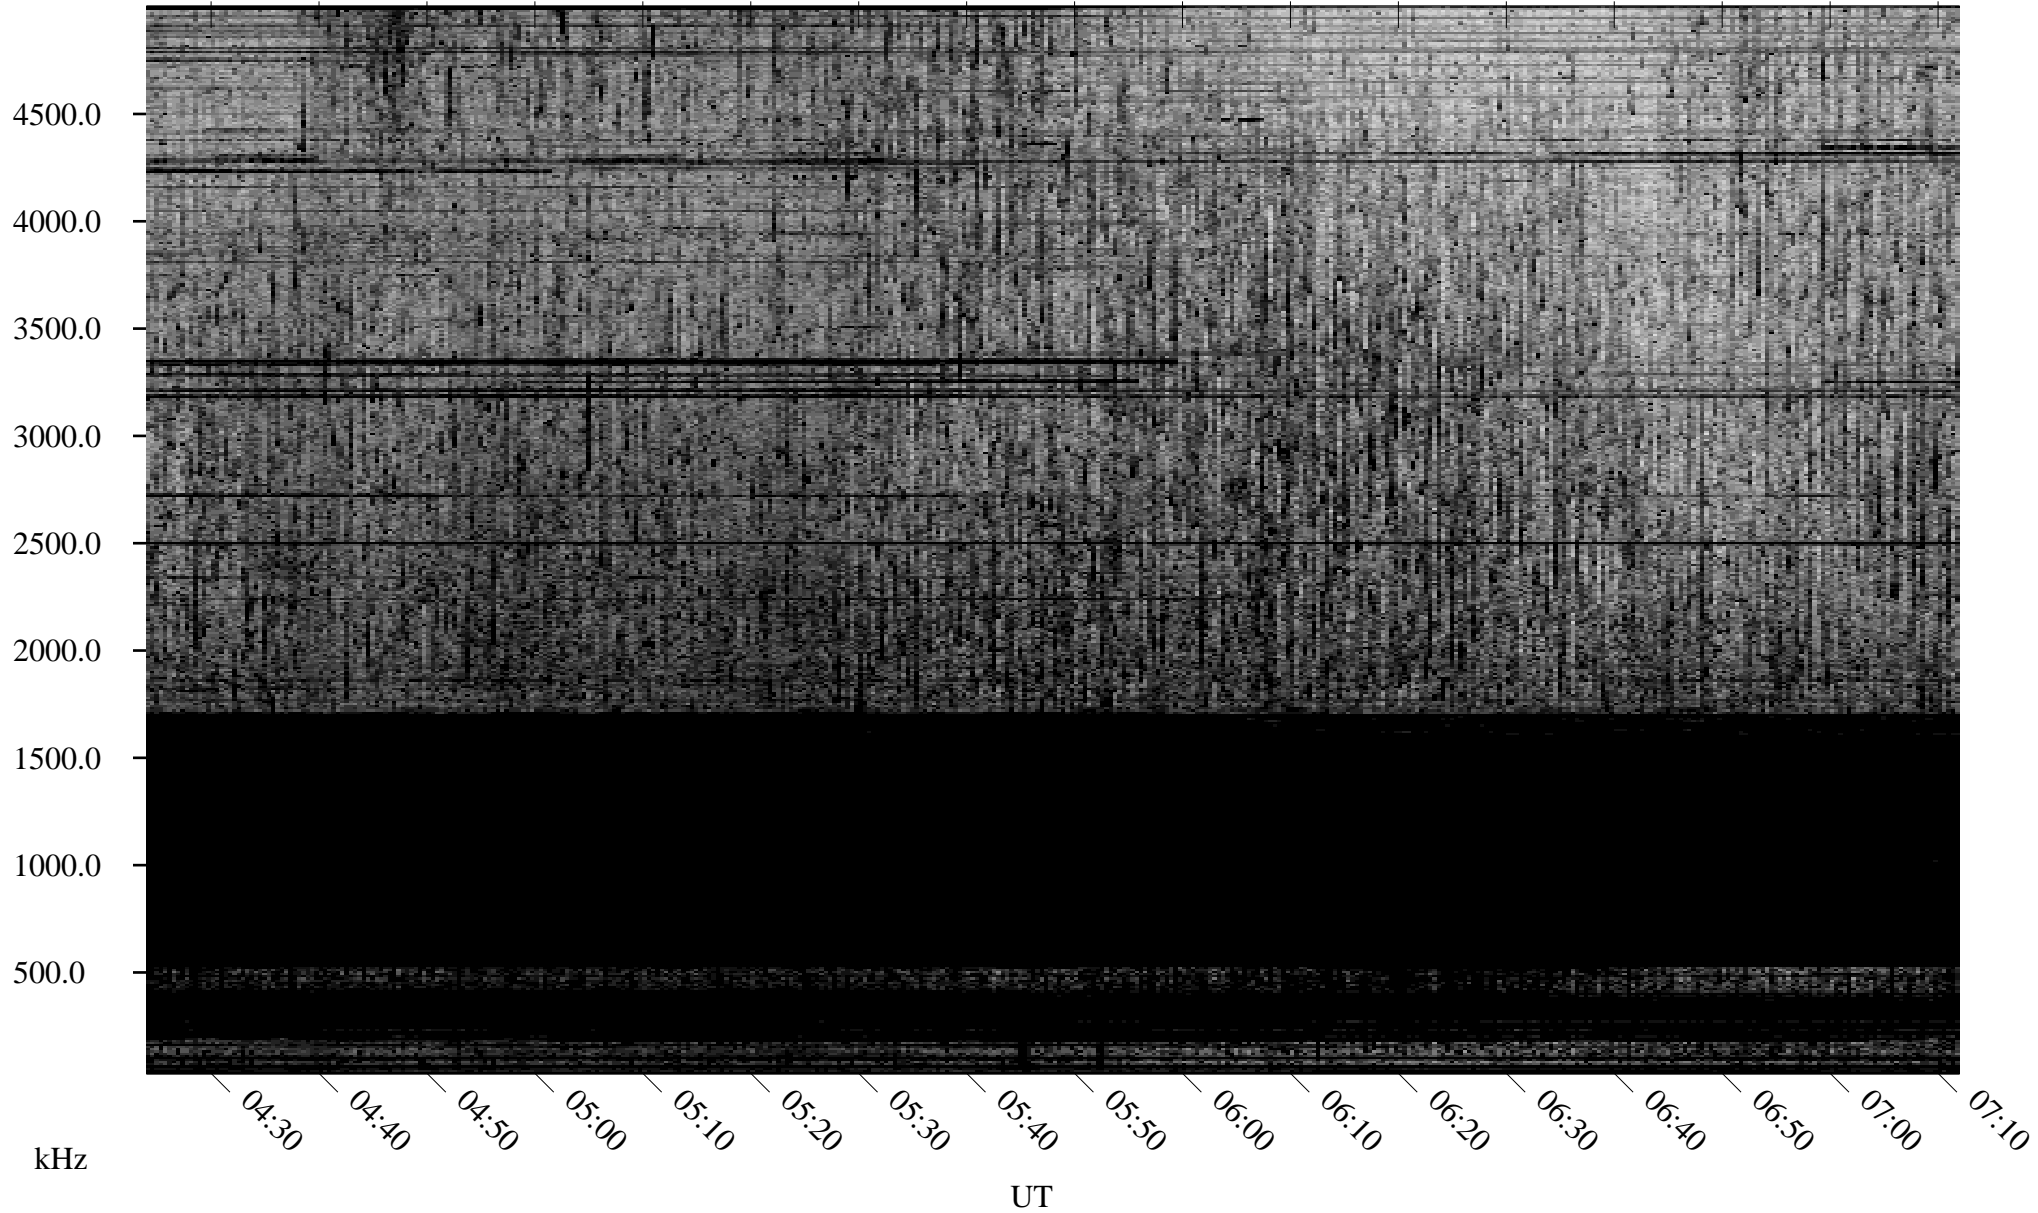

# 10/13/2007 Churchill, Manitoba

Linear Scale    Black = 161    White = 15

ch07286l.r00SUm max\_12

Page 1

# 10/13/2007 Churchill, Manitoba

Linear Scale    Black = 161    White = 15

ch07286l.r00SUm max\_12

Page 2

# 10/14/2007 Churchill, Manitoba

Linear Scale    Black = 161    White = 15

ch07286l.r00SUm max\_12

Page 3

# 10/14/2007 Churchill, Manitoba

Linear Scale    Black = 161    White = 15

ch07286l.r00SUm max\_12

Page 4