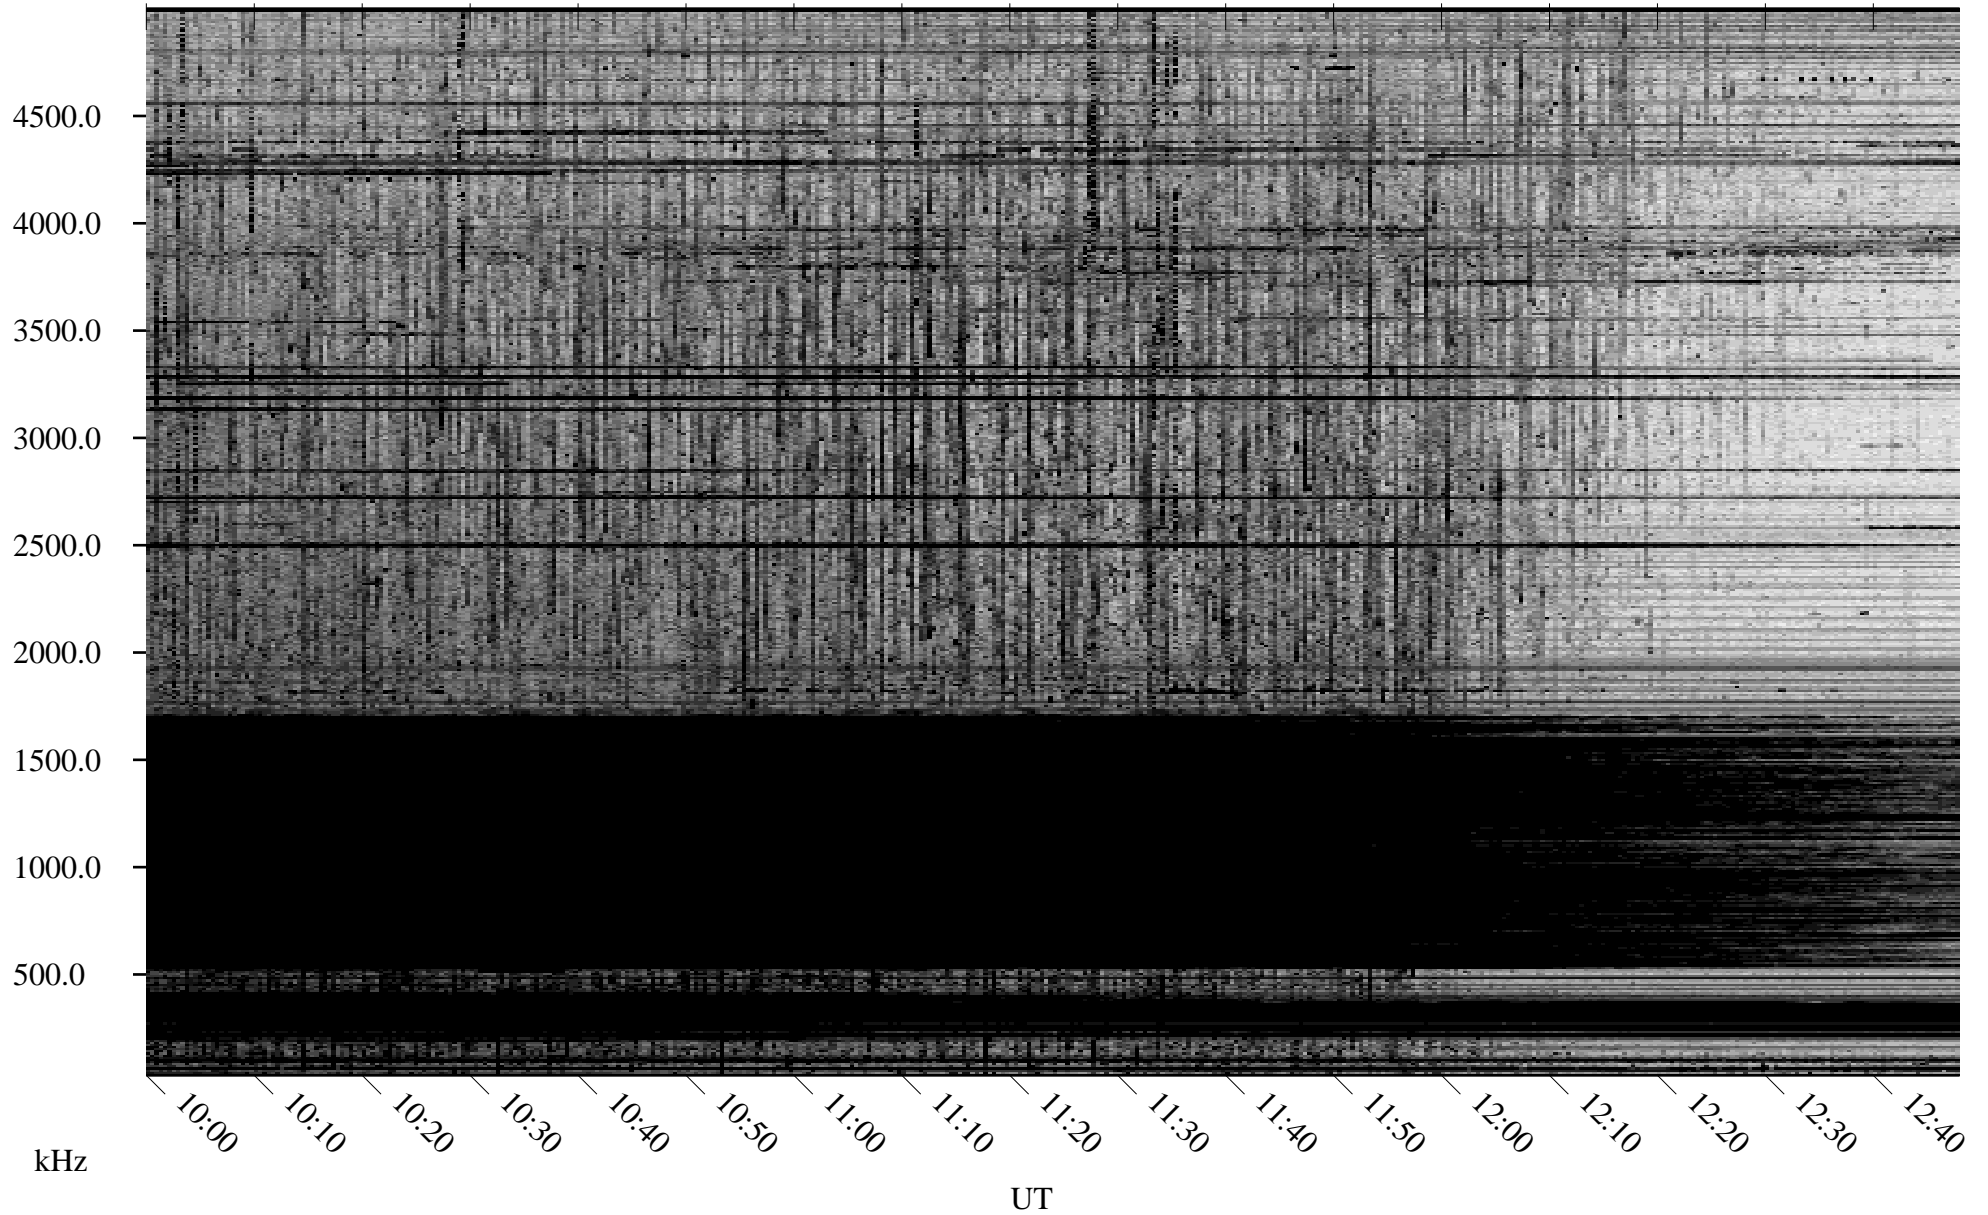

# 10/15/2007 Churchill, Manitoba

Linear Scale    Black = 161    White = 15

ch07287l.r00SUm max\_12

Page 5

# 10/15/2007 Churchill, Manitoba

Linear Scale    Black = 161    White = 15

ch07287l.r00SUm max\_12

Page 6