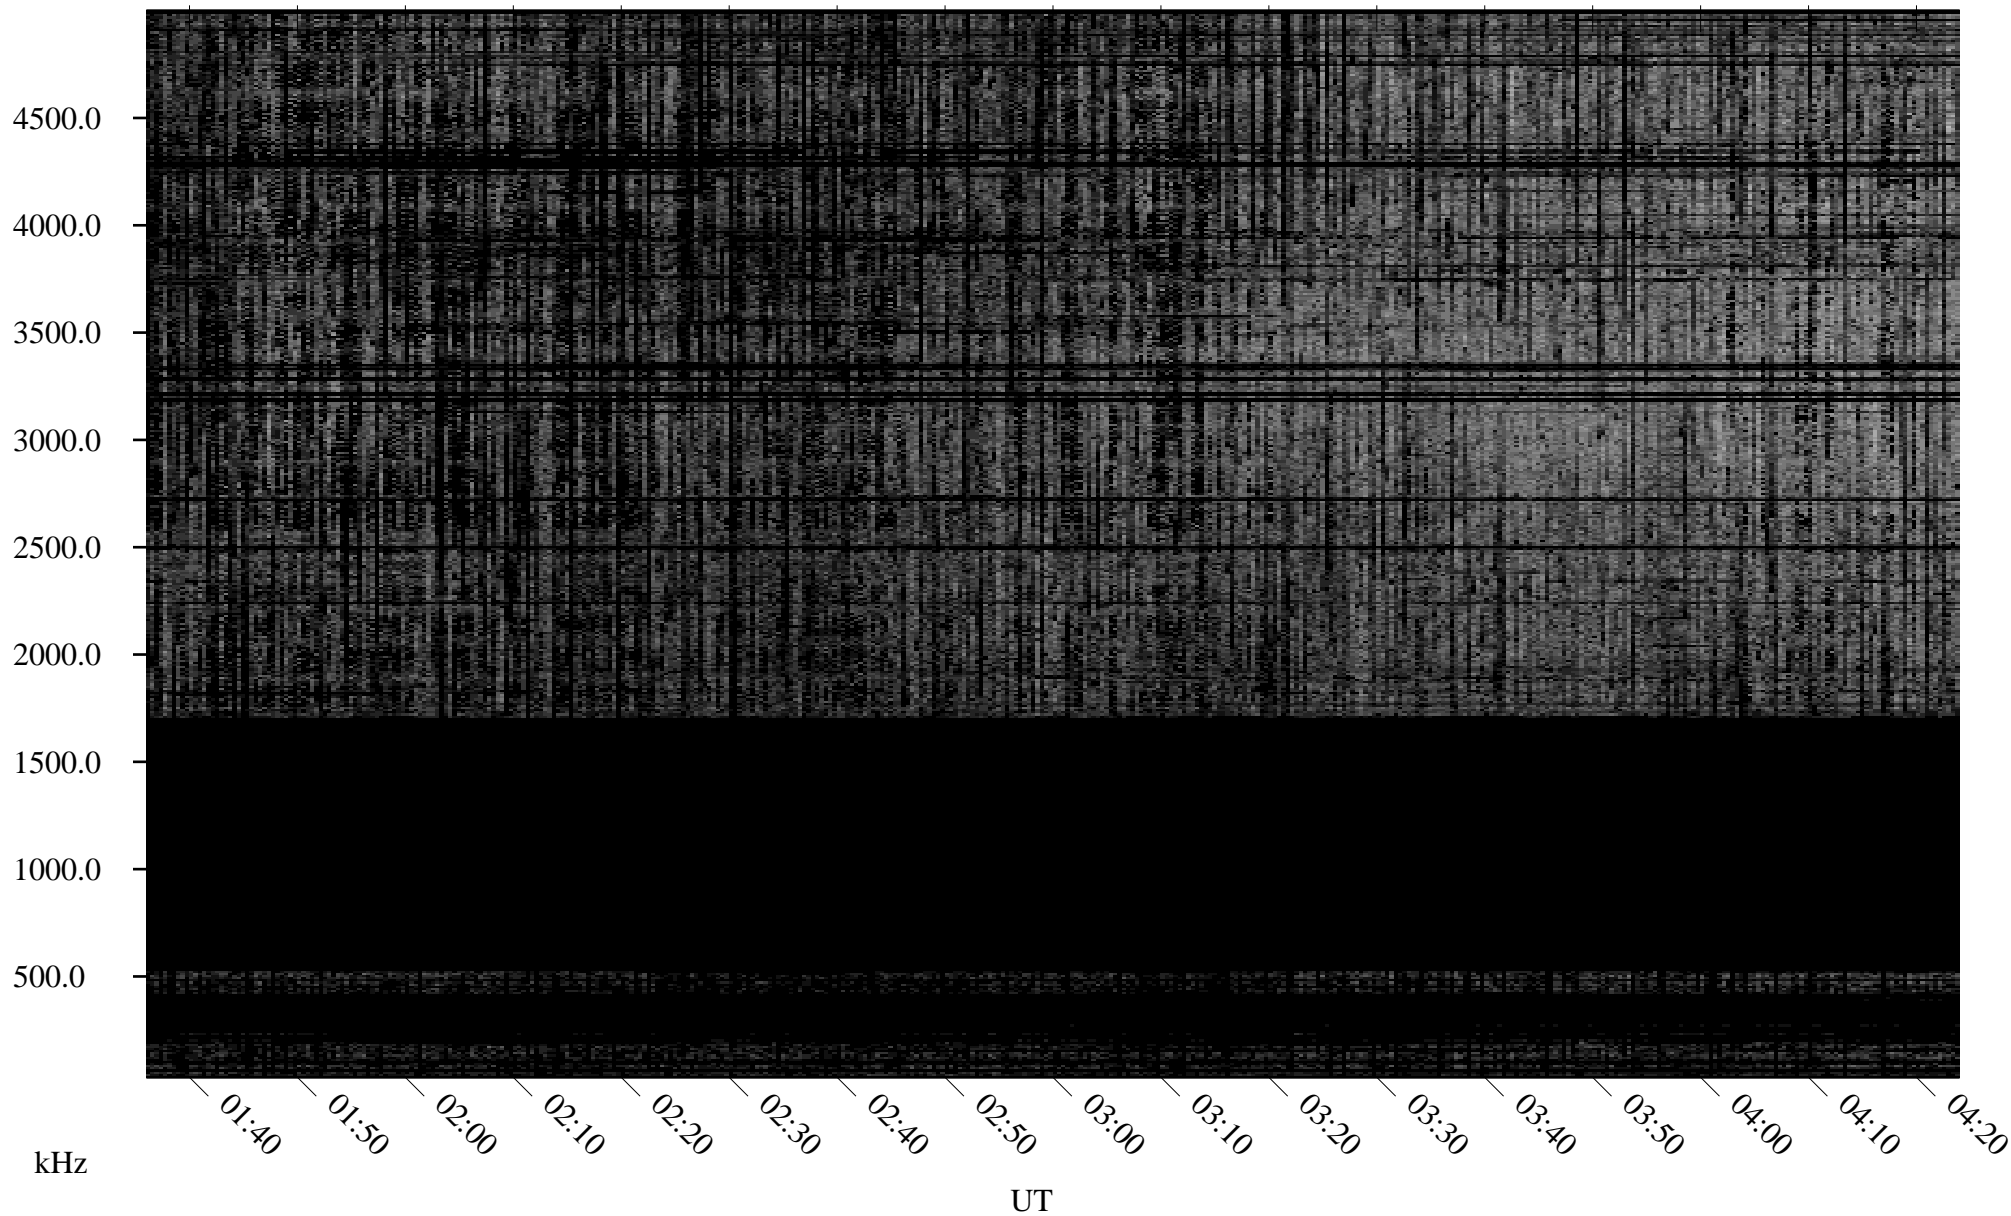

# 10/14/2007 Churchill, Manitoba

Linear Scale Black = 161 White = 15

ch07287l.r00SUm max\_12

Page 1

# 10/14/2007 Churchill, Manitoba

Linear Scale    Black = 161    White = 15

ch07287l.r00SUm max\_12

Page 2

# 10/15/2007 Churchill, Manitoba

Linear Scale    Black = 161    White = 15

ch07287l.r00SUm max\_12

Page 3

# 10/15/2007 Churchill, Manitoba

Linear Scale    Black = 161    White = 15

ch072871.r00SUm max\_12

Page 4