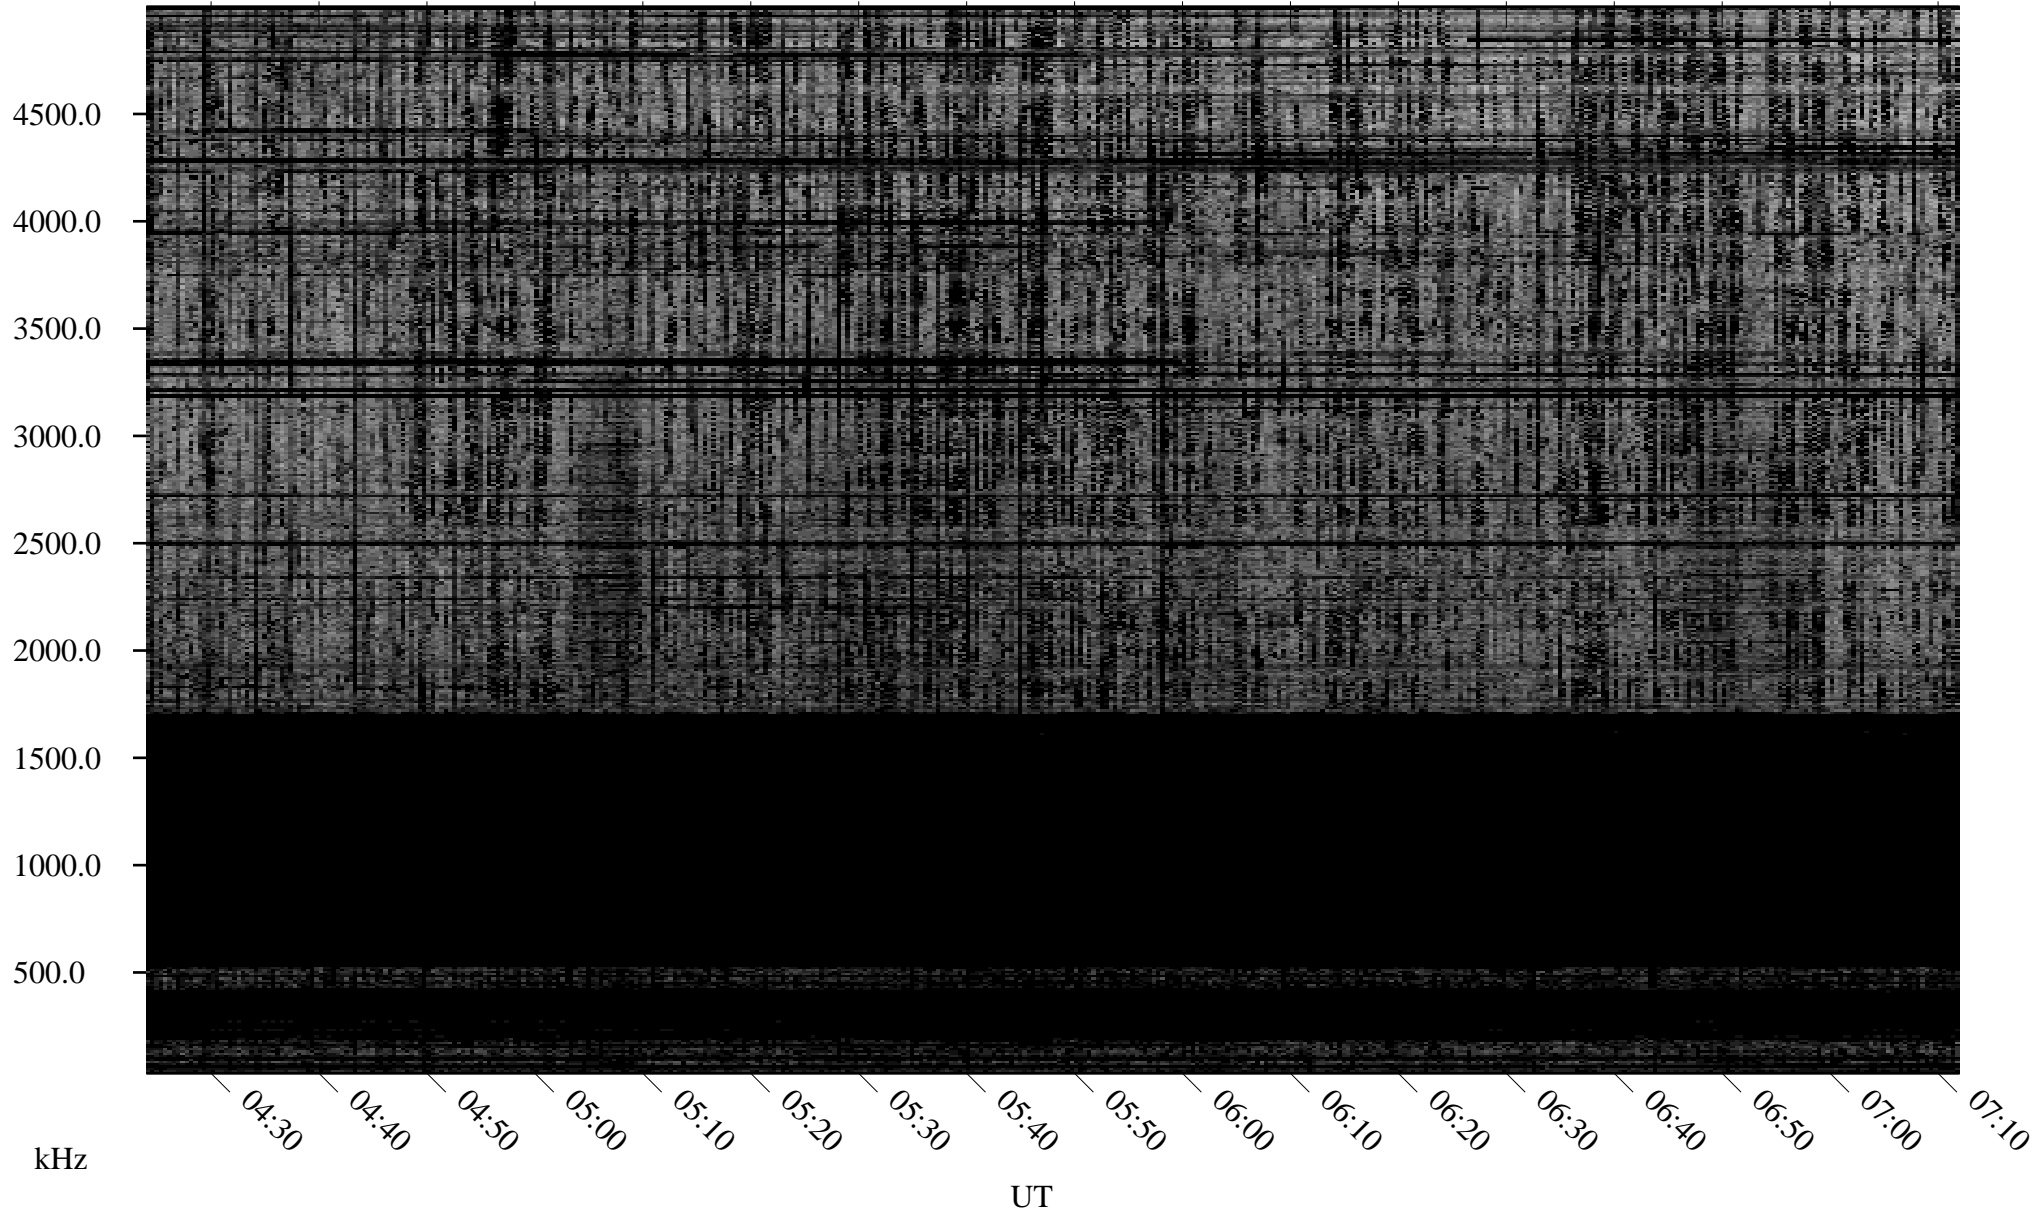

# 10/14/2007 Churchill, Manitoba

Linear Scale Black = 161 White = 15

ch07287l.r00SUm max\_12

Page 1

# 10/14/2007 Churchill, Manitoba

Linear Scale    Black = 161    White = 15

ch07287l.r00SUm max\_12

Page 2

# 10/15/2007 Churchill, Manitoba

Linear Scale    Black = 161    White = 15

ch07287l.r00SUm max\_12

Page 3

# 10/15/2007 Churchill, Manitoba

Linear Scale    Black = 161    White = 15

ch072871.r00SUm max\_12

Page 4