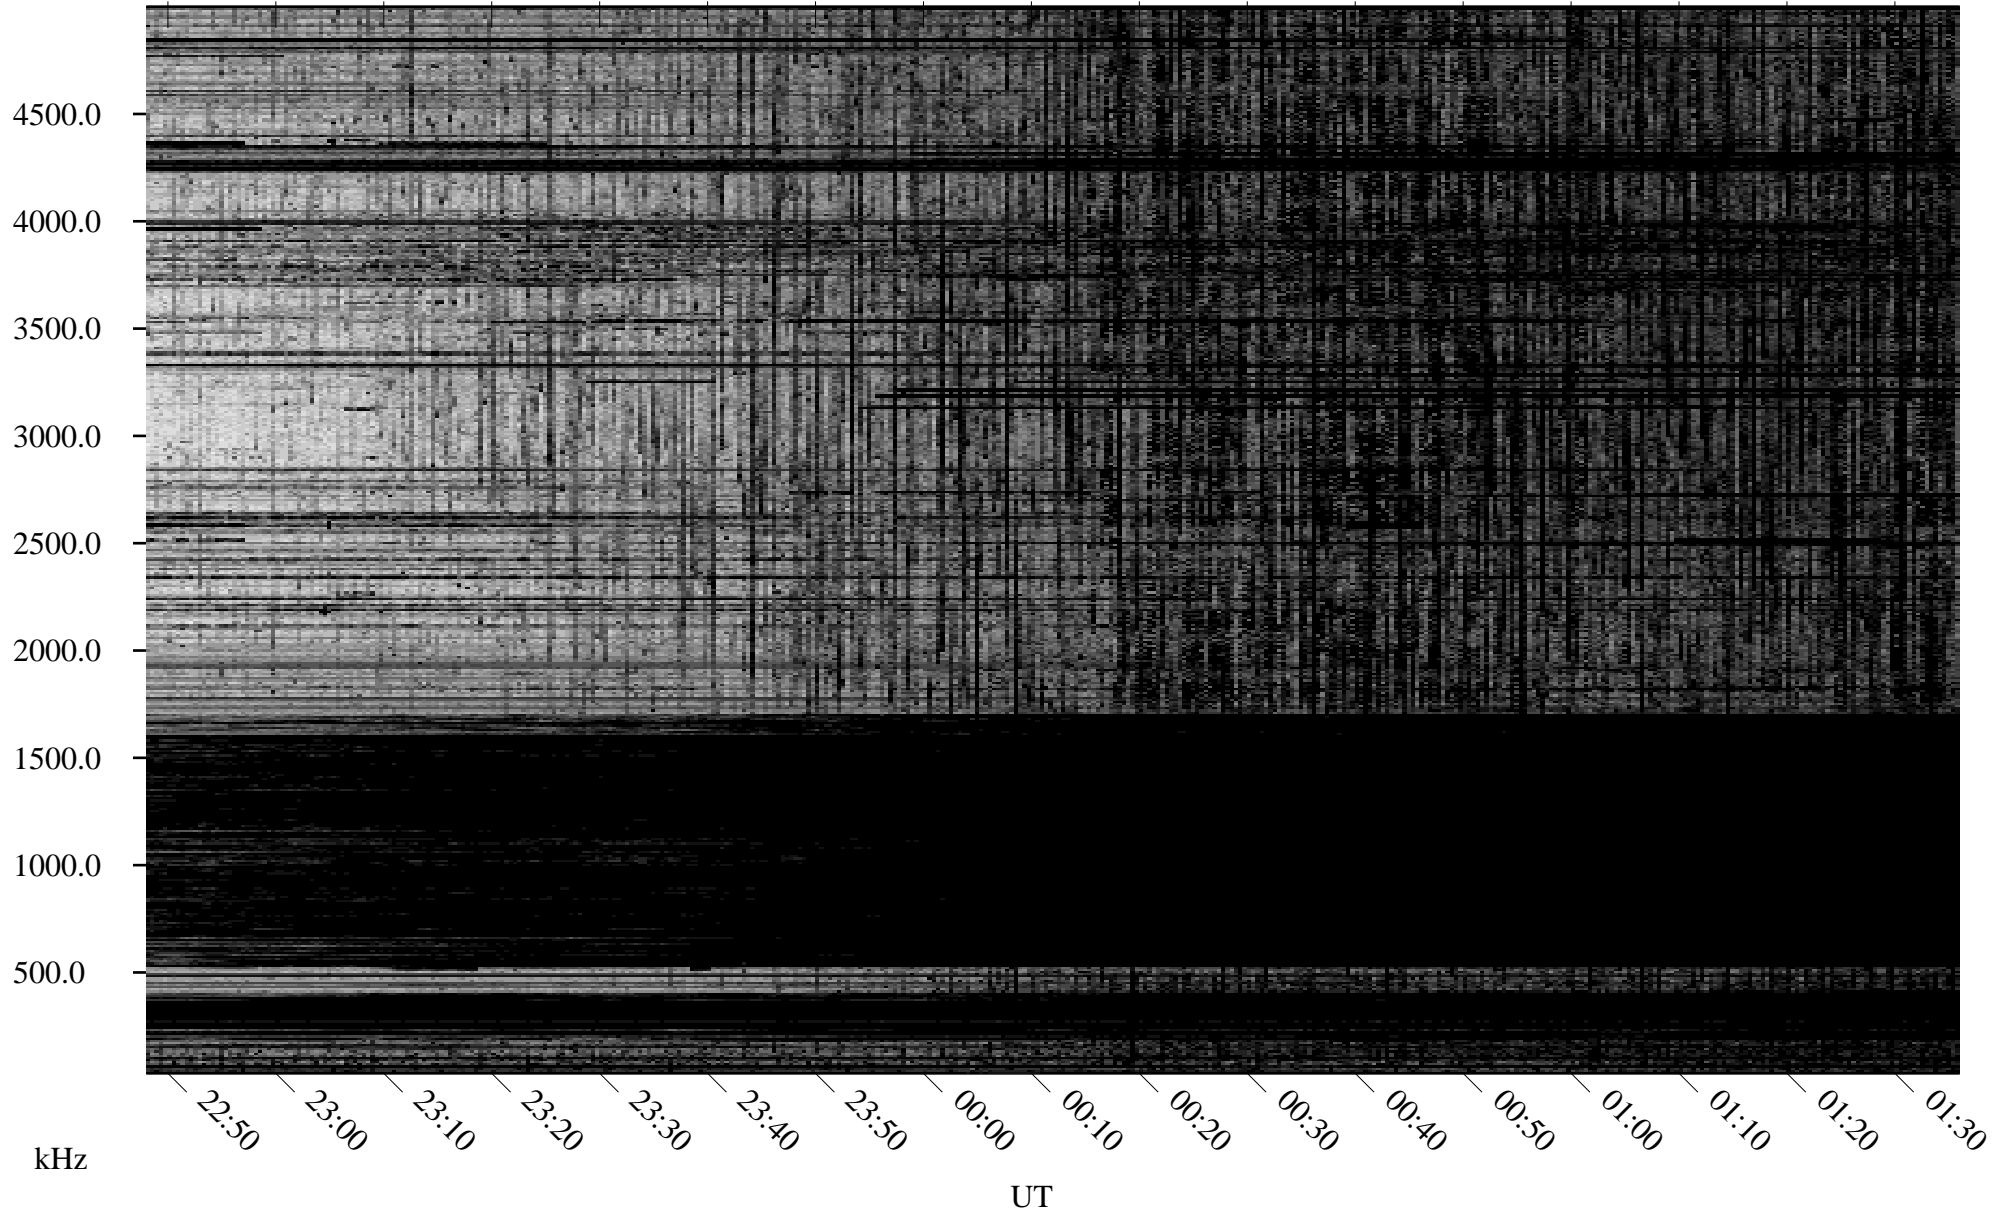

# 10/14/2007 Churchill, Manitoba

Linear Scale Black = 161 White = 15

ch07287l.r00SUm max\_12

Page 1

# 10/14/2007 Churchill, Manitoba

Linear Scale    Black = 161    White = 15

ch07287l.r00SUm max\_12

Page 2

# 10/15/2007 Churchill, Manitoba

Linear Scale    Black = 161    White = 15

ch07287l.r00SUm max\_12

Page 3

# 10/15/2007 Churchill, Manitoba

Linear Scale    Black = 161    White = 15

ch072871.r00SUm max\_12

Page 4