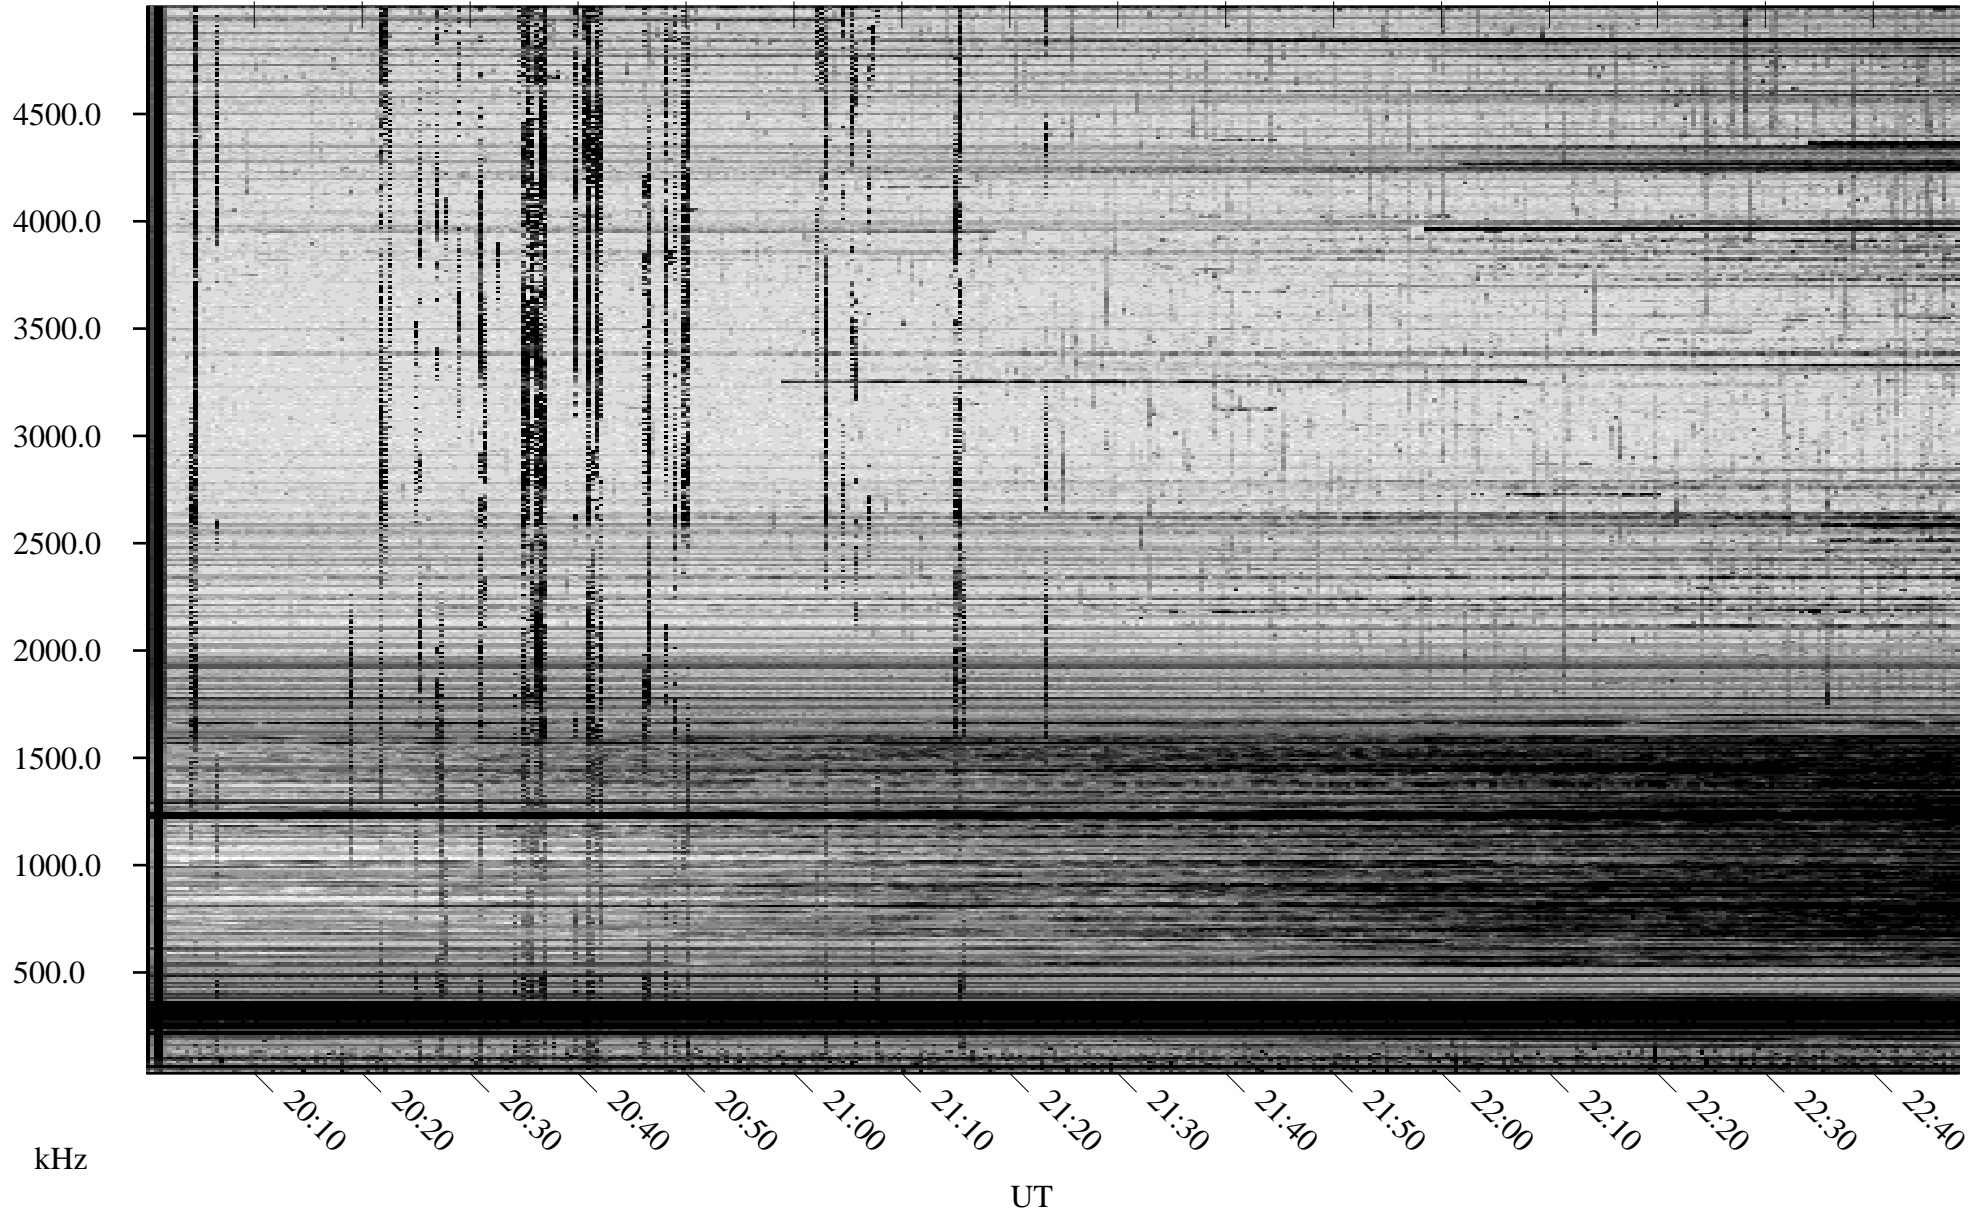

# 10/14/2007 Churchill, Manitoba

Linear Scale Black = 161 White = 15

ch07287l.r00SUm max\_12

Page 1

# 10/14/2007 Churchill, Manitoba

Linear Scale    Black = 161    White = 15

ch07287l.r00SUm max\_12

Page 2

# 10/15/2007 Churchill, Manitoba

Linear Scale    Black = 161    White = 15

ch07287l.r00SUm max\_12

Page 3

# 10/15/2007 Churchill, Manitoba

Linear Scale    Black = 161    White = 15

ch072871.r00SUm max\_12

Page 4