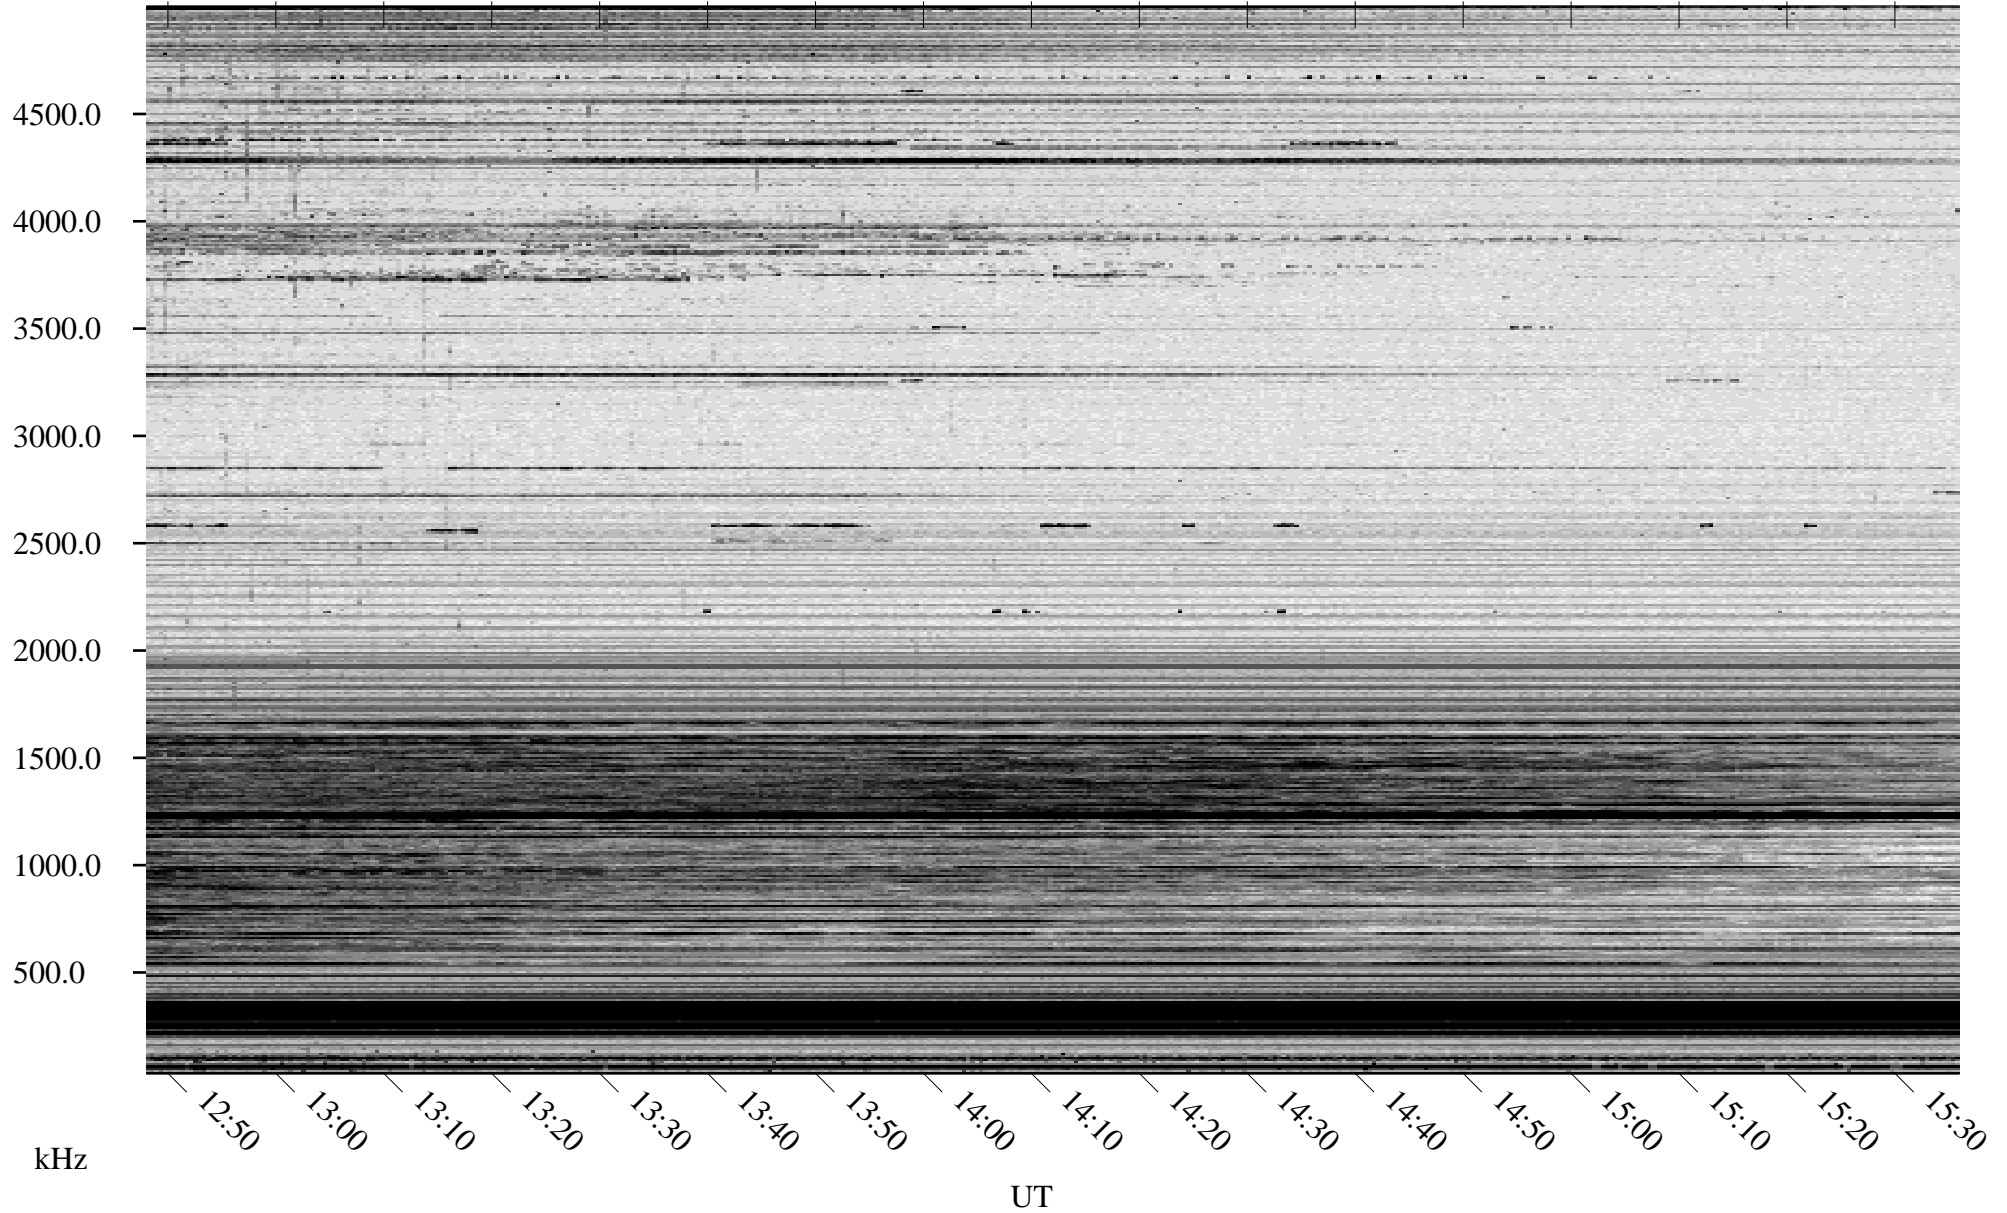

# 10/15/2007 Churchill, Manitoba

Linear Scale    Black = 161    White = 15

ch07287l.r00SUm max\_12

Page 5

# 10/15/2007 Churchill, Manitoba

Linear Scale    Black = 161    White = 15

ch07287l.r00SUm max\_12

Page 6

# 10/15/2007 Churchill, Manitoba

Linear Scale    Black = 161    White = 15

ch07287l.r00SUm max\_12

Page 7

# 10/15/2007 Churchill, Manitoba

Linear Scale    Black = 161    White = 15

ch07287l.r00SUm max\_12