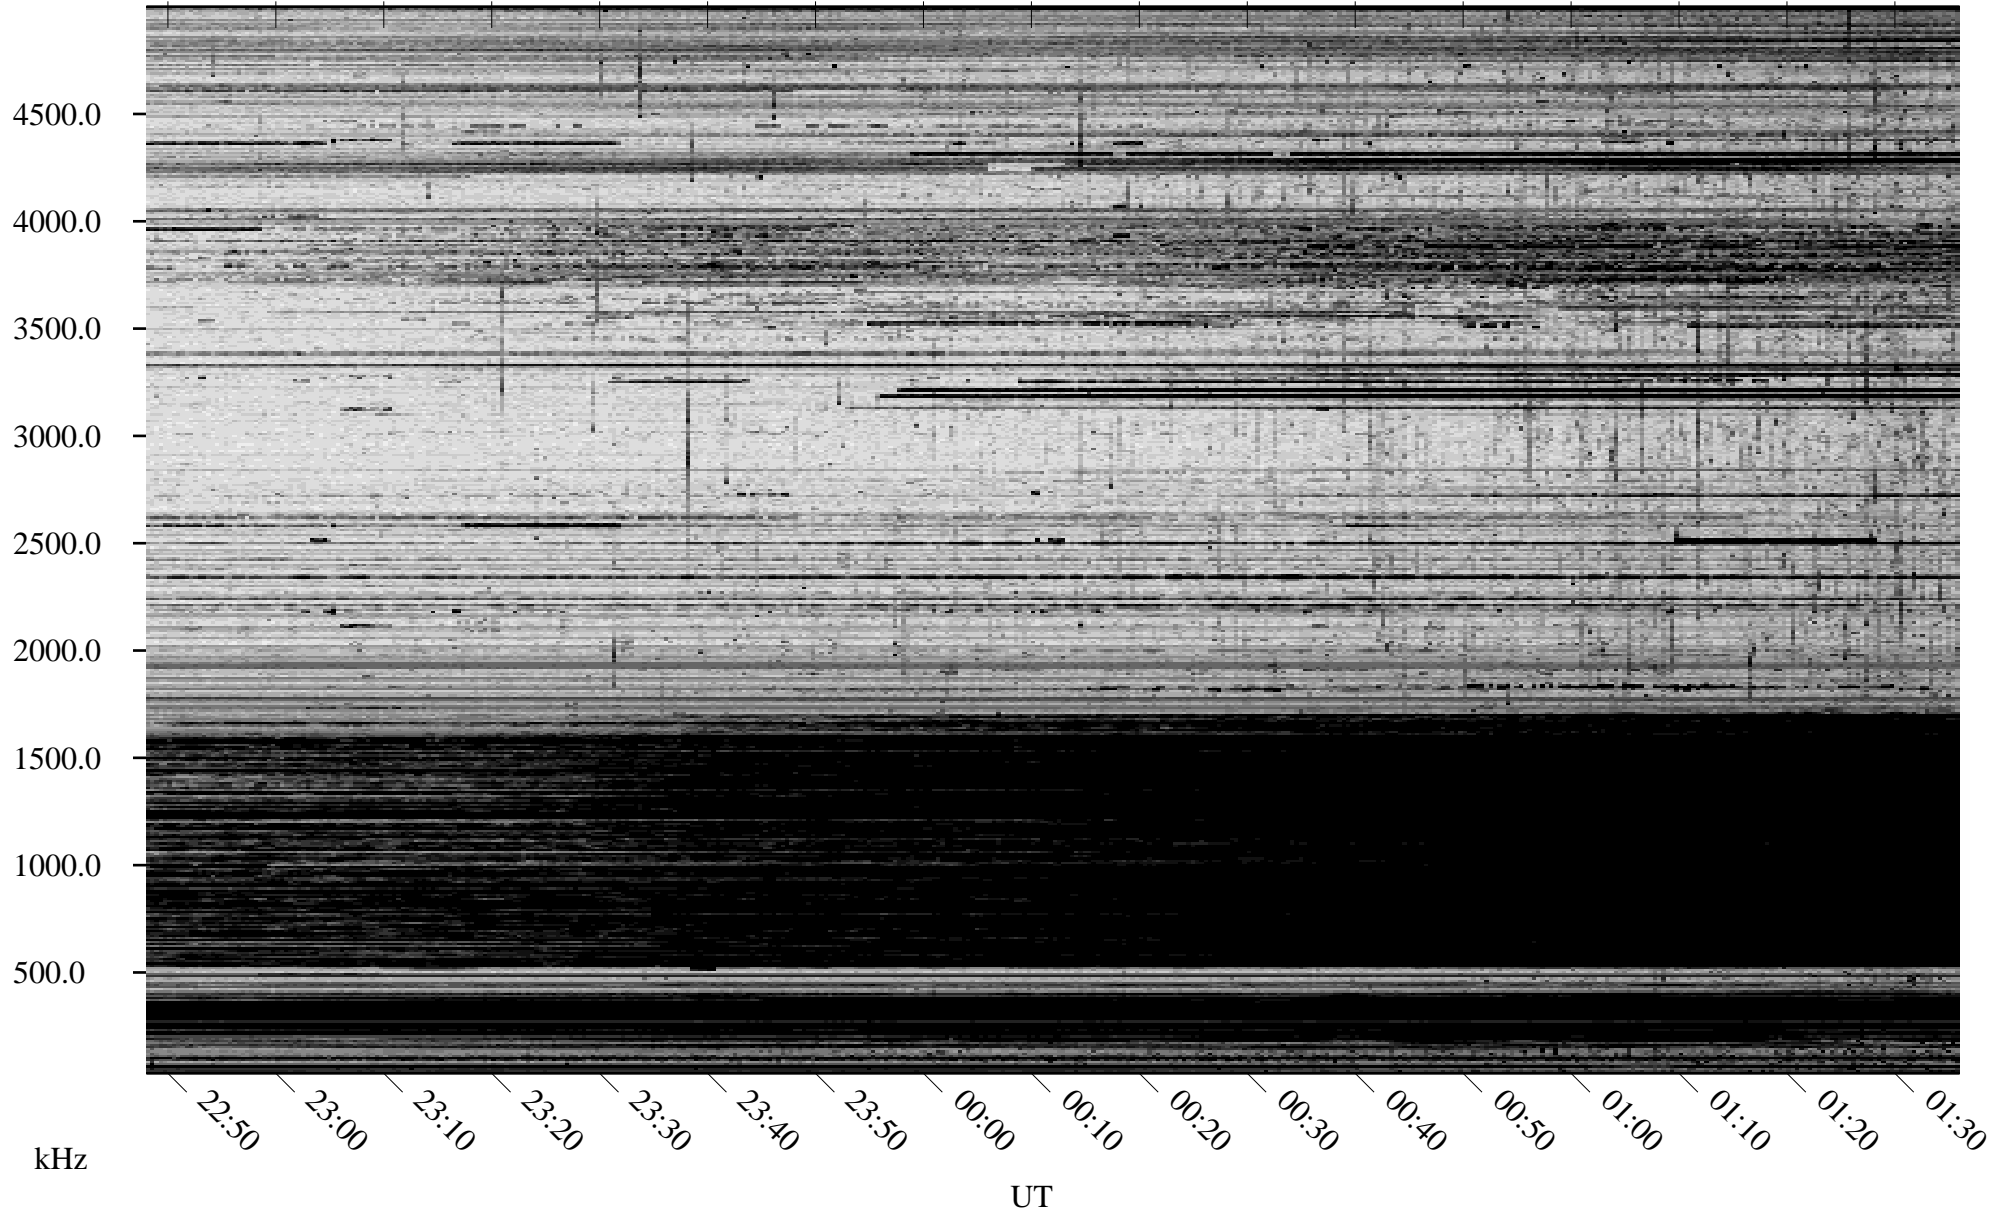

10/16/2007 Churchill, Manitoba

Linear Scale Black = 161 White = 15

ch07289l.r01SUm max_12

Page 1

10/16/2007 Churchill, Manitoba

Linear Scale Black = 161 White = 15

ch07289l.r01SUm max_12

Page 2

10/17/2007 Churchill, Manitoba

Linear Scale Black = 161 White = 15

ch07289l.r01SUm max_12

Page 3

10/17/2007 Churchill, Manitoba

Linear Scale Black = 161 White = 15

ch07289l.r01SUm max_12

Page 4

10/17/2007 Churchill, Manitoba

Linear Scale Black = 161 White = 15

ch07289l.r01SUm max_12

Page 5

10/17/2007 Churchill, Manitoba

Linear Scale Black = 161 White = 15

ch07289l.r01SUm max_12

Page 6

10/17/2007 Churchill, Manitoba

Linear Scale Black = 161 White = 15

ch07289l.r01SUm max_12

Page 7

10/17/2007 Churchill, Manitoba

Linear Scale Black = 161 White = 15

ch07289l.r01SUm max_12