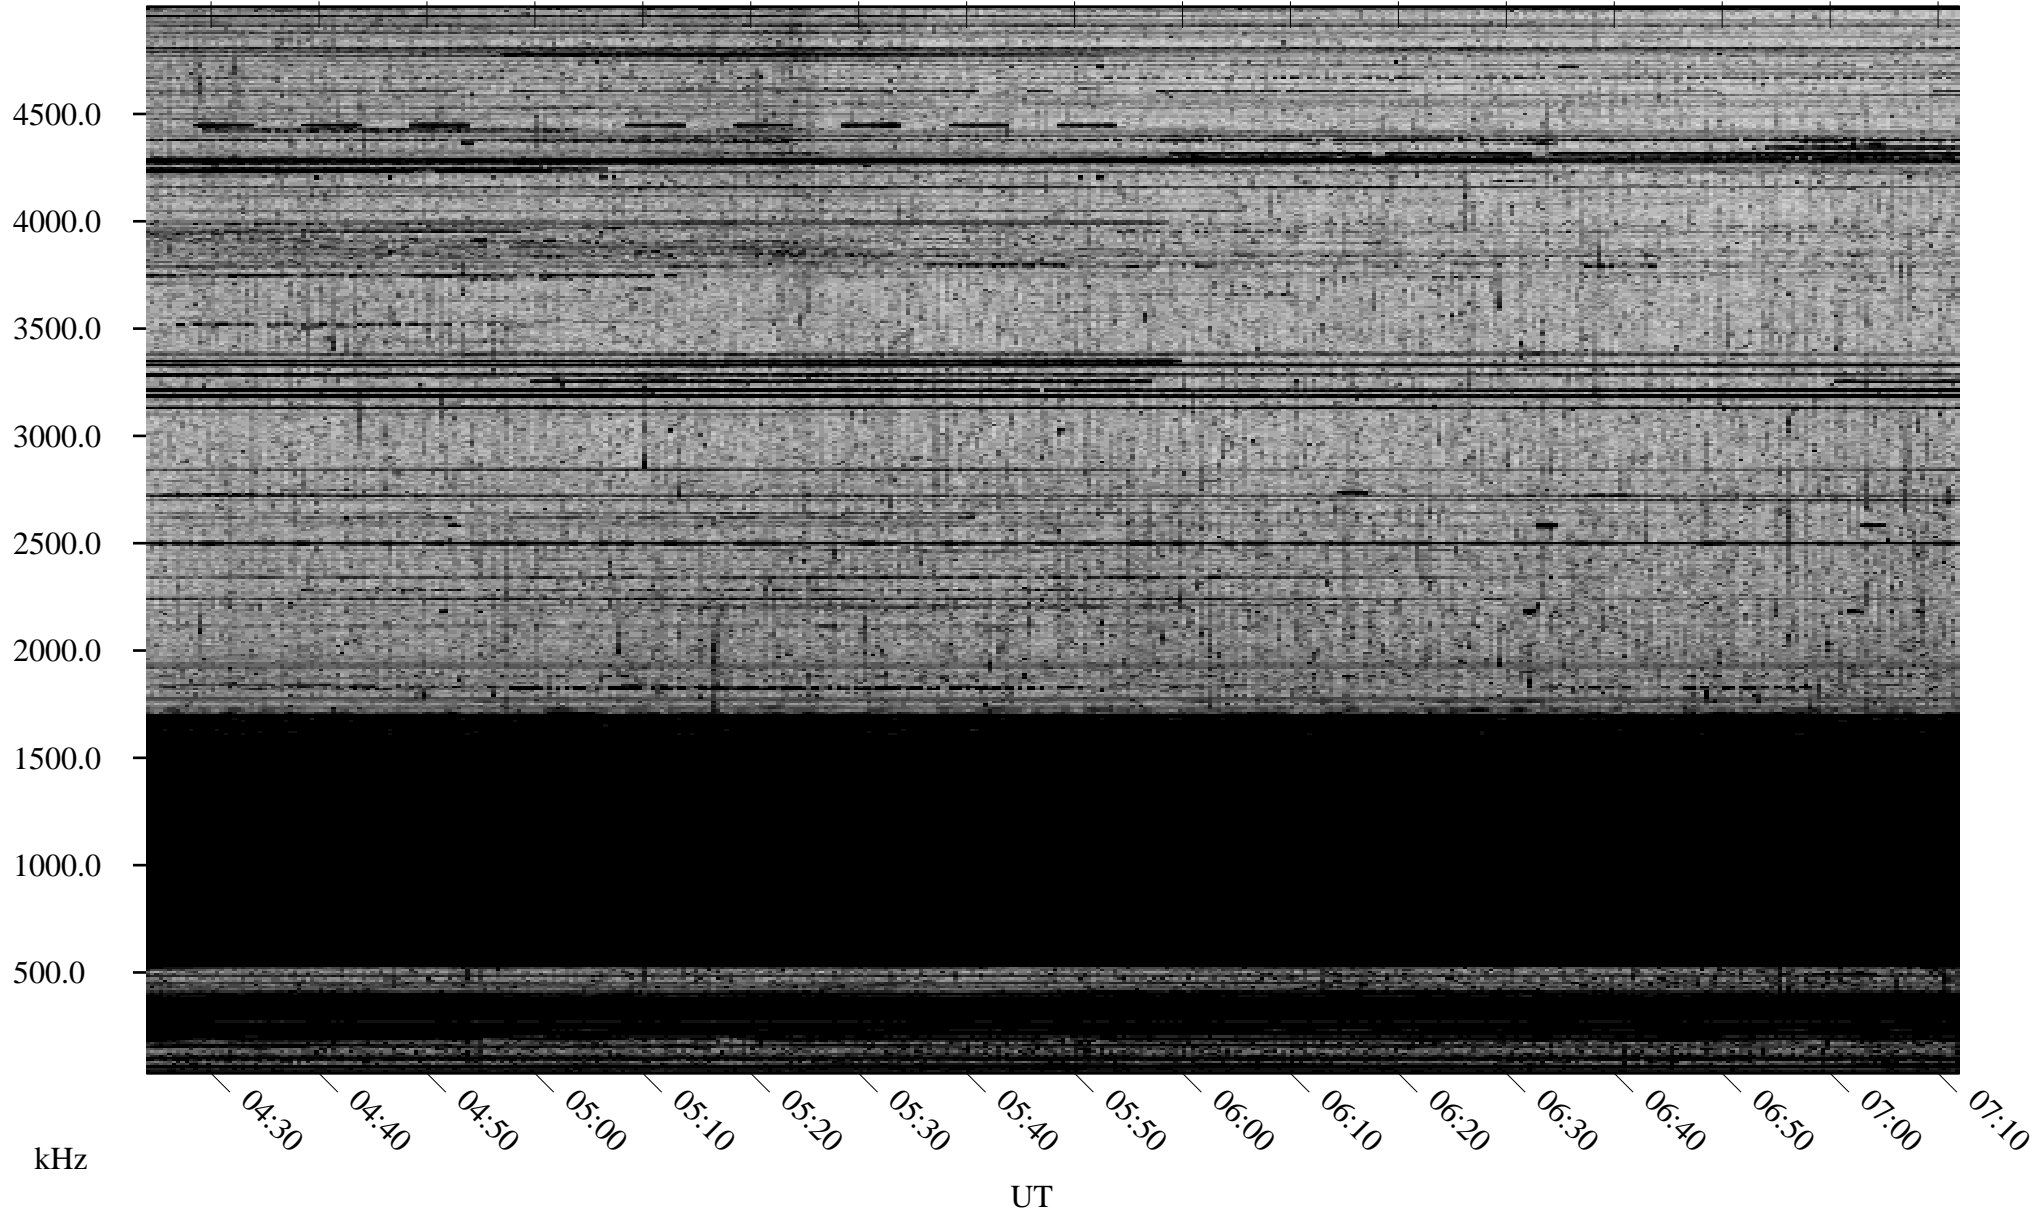

10/16/2007 Churchill, Manitoba

Linear Scale Black = 161 White = 15

ch07289l.r01SUm max_12

Page 1

10/16/2007 Churchill, Manitoba

Linear Scale Black = 161 White = 15

ch07289l.r01SUm max_12

Page 2

10/17/2007 Churchill, Manitoba

Linear Scale Black = 161 White = 15

ch07289l.r01SUm max_12

Page 3

10/17/2007 Churchill, Manitoba

Linear Scale Black = 161 White = 15

ch07289l.r01SUm max_12

Page 4

10/17/2007 Churchill, Manitoba

Linear Scale Black = 161 White = 15

ch07289l.r01SUm max_12

Page 5

10/17/2007 Churchill, Manitoba

Linear Scale Black = 161 White = 15

ch07289l.r01SUm max_12

Page 6

10/17/2007 Churchill, Manitoba

Linear Scale Black = 161 White = 15

ch07289l.r01SUm max_12

Page 7

10/17/2007 Churchill, Manitoba

Linear Scale Black = 161 White = 15

ch07289l.r01SUm max_12