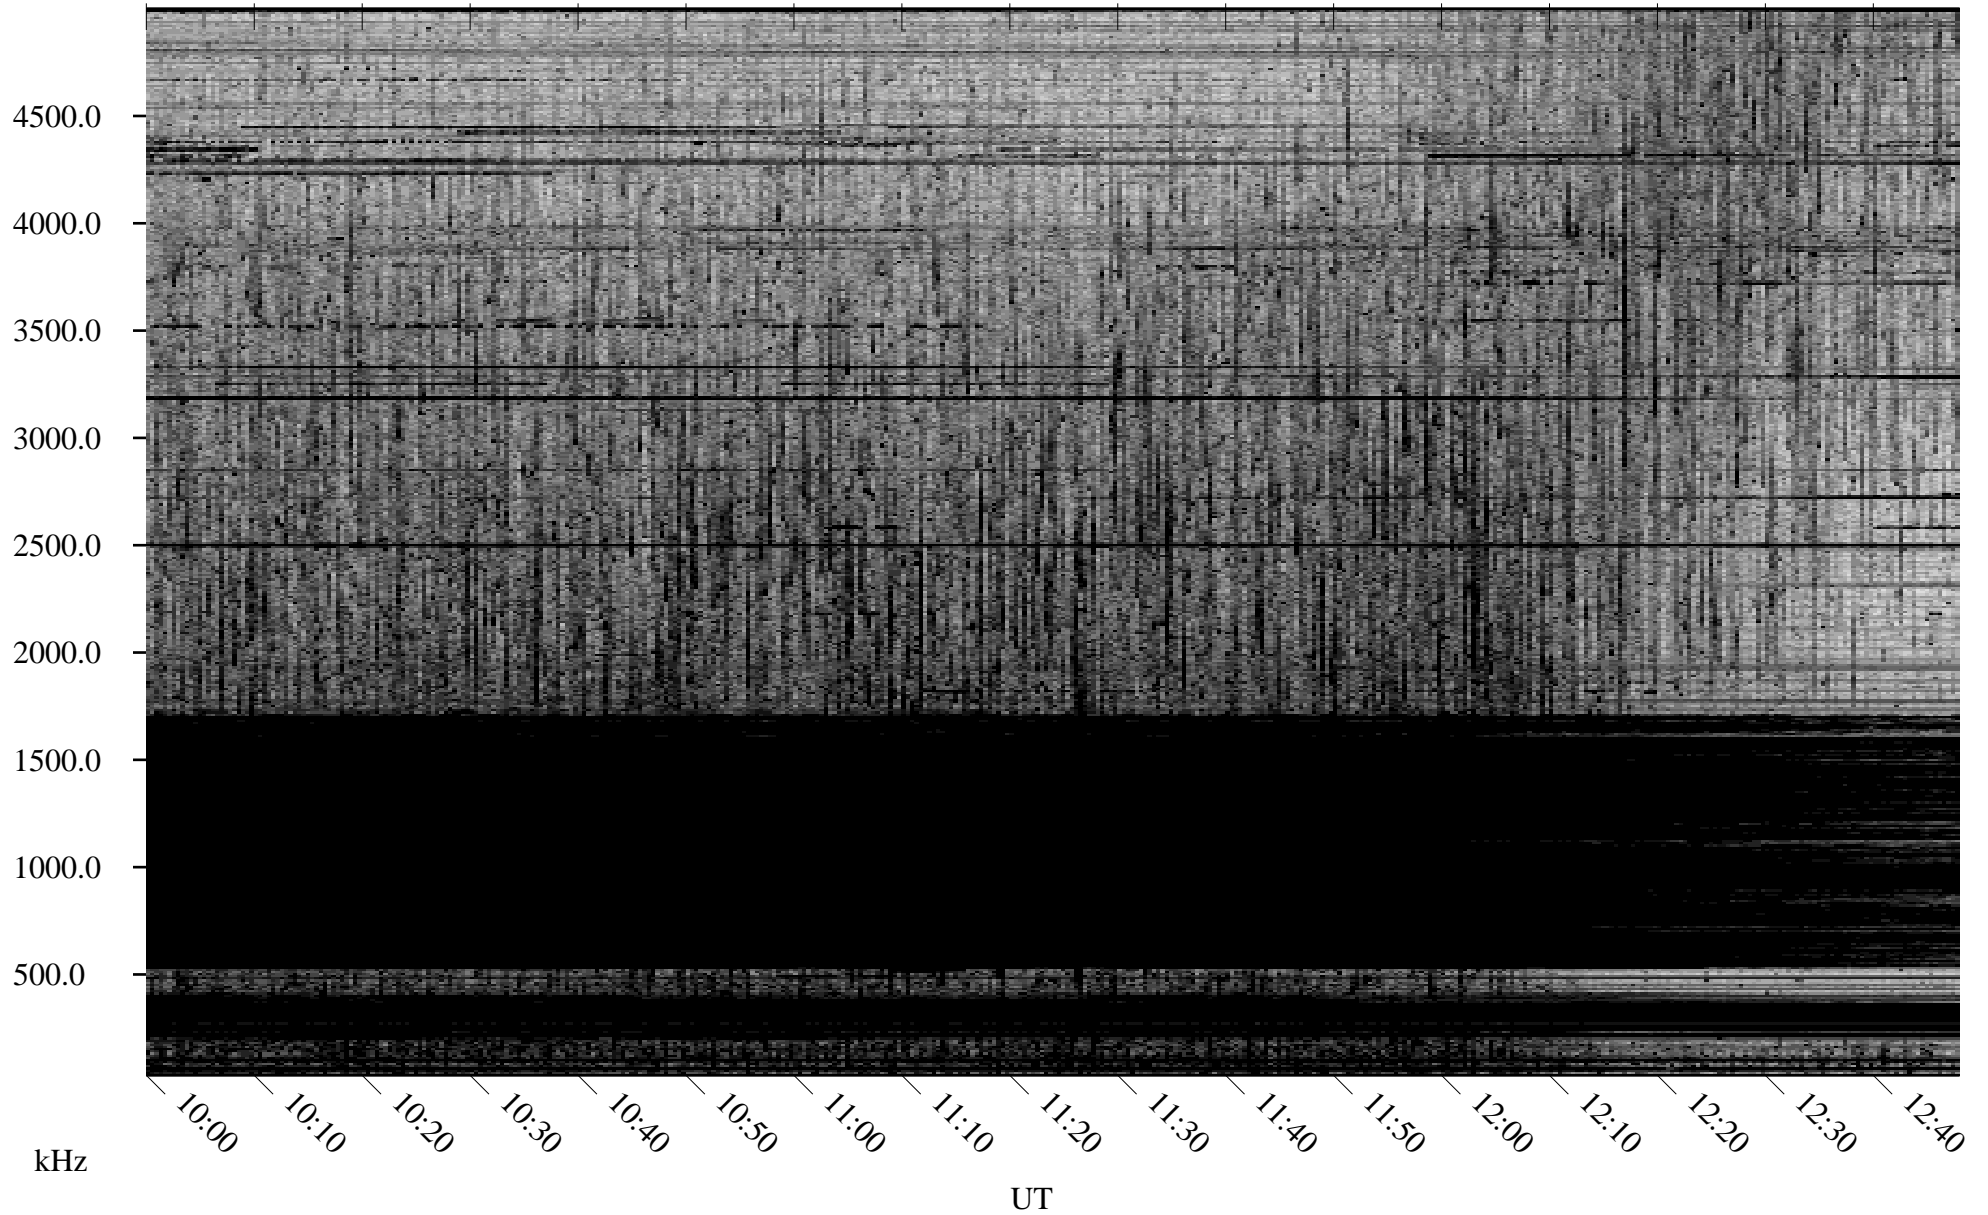

10/17/2007 Churchill, Manitoba

Linear Scale Black = 161 White = 15

ch07289l.r01SUm max_12

Page 3

10/17/2007 Churchill, Manitoba

Linear Scale Black = 161 White = 15

ch07289l.r01SUm max_12

Page 4

10/17/2007 Churchill, Manitoba

Linear Scale Black = 161 White = 15

ch07289l.r01SUm max_12

Page 5

10/17/2007 Churchill, Manitoba

Linear Scale Black = 161 White = 15

ch07289l.r01SUm max_12

Page 6

10/17/2007 Churchill, Manitoba

Linear Scale Black = 161 White = 15

ch07289l.r01SUm max_12

Page 7

10/17/2007 Churchill, Manitoba

Linear Scale Black = 161 White = 15

ch07289l.r01SUm max_12