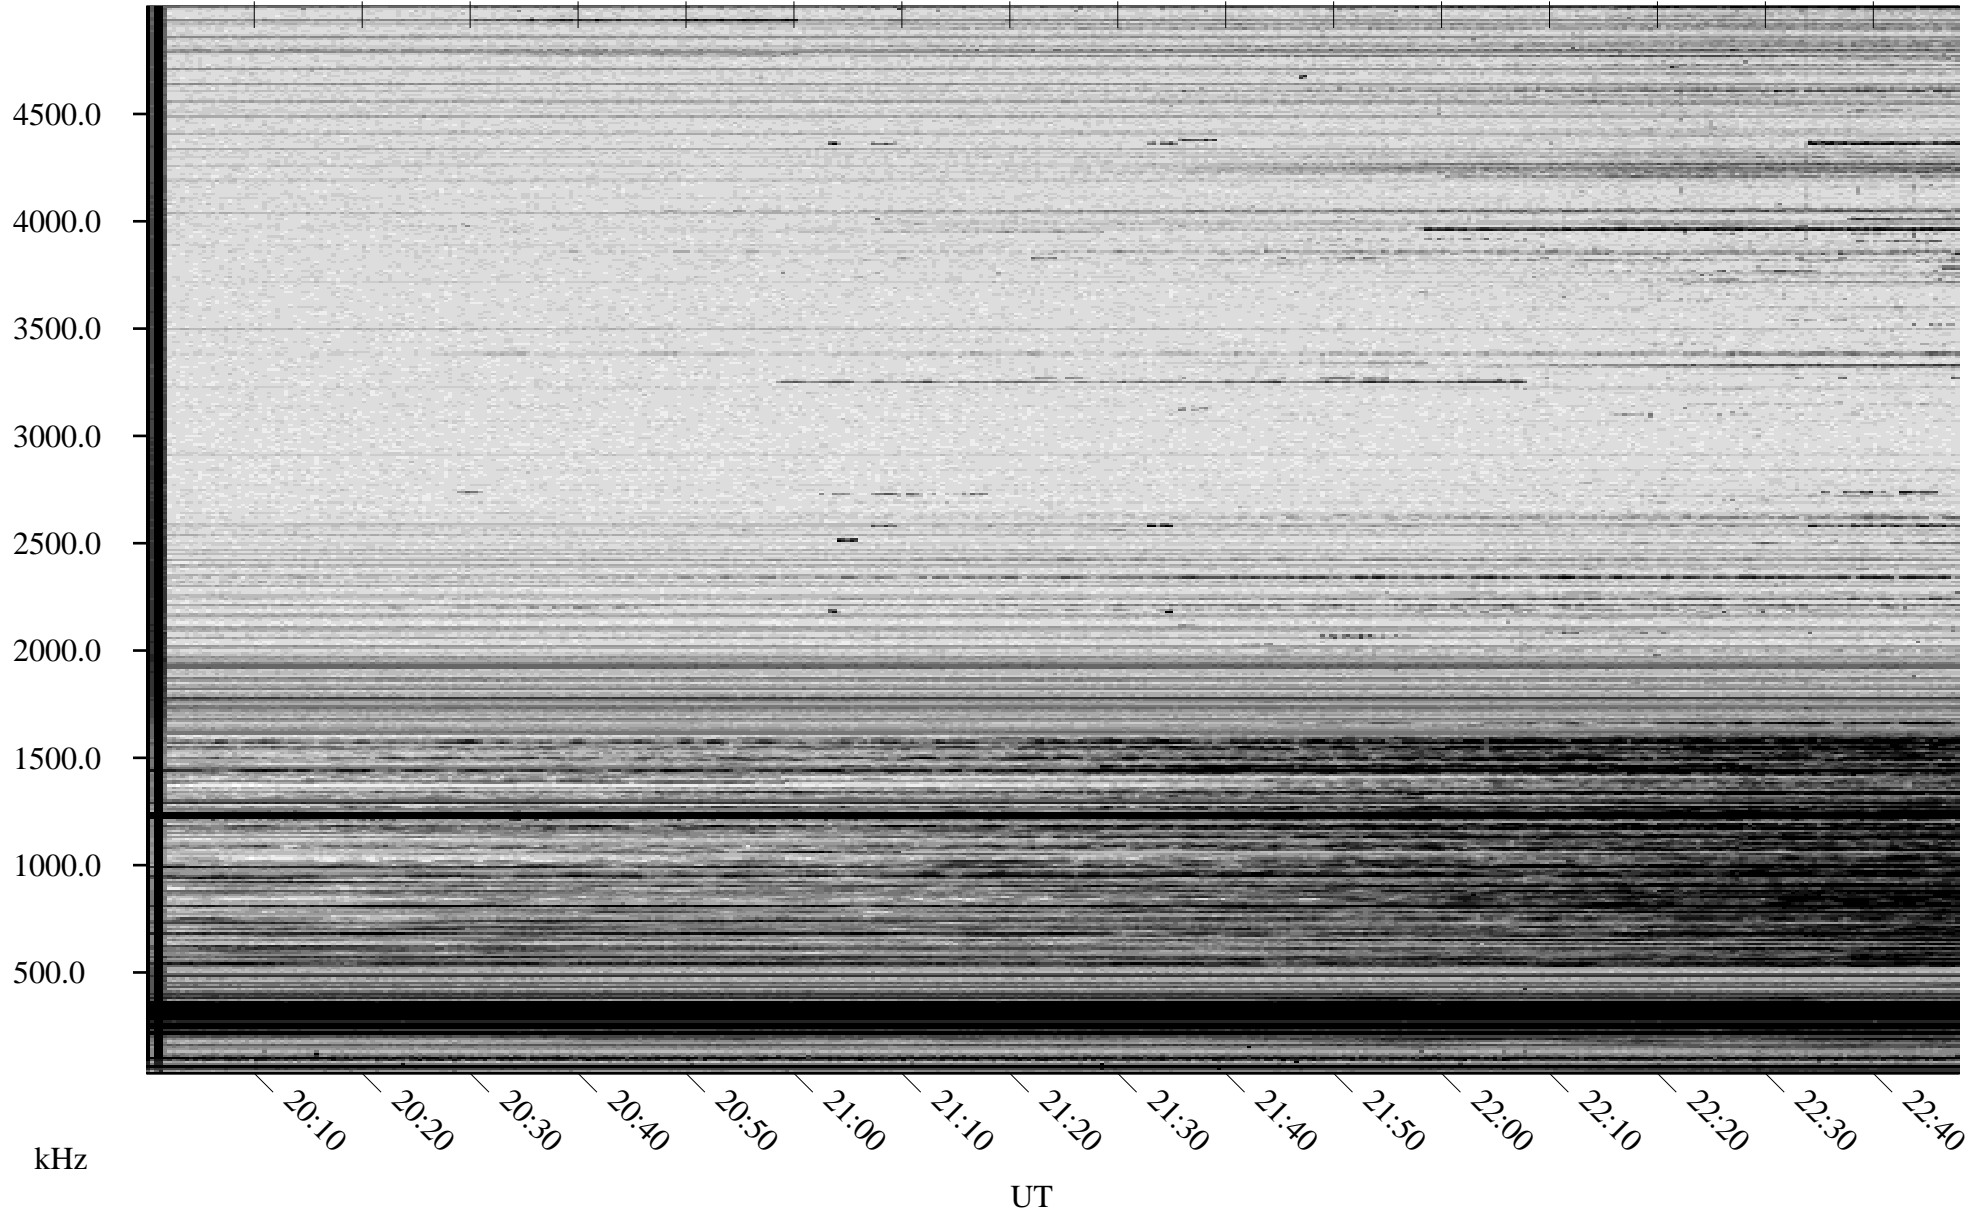

10/16/2007 Churchill, Manitoba

Linear Scale Black = 161 White = 15

ch07289l.r01SUm max_12

Page 1

10/16/2007 Churchill, Manitoba

Linear Scale Black = 161 White = 15

ch07289l.r01SUm max_12

Page 2

10/17/2007 Churchill, Manitoba

Linear Scale Black = 161 White = 15

ch07289l.r01SUm max_12

Page 3

10/17/2007 Churchill, Manitoba

Linear Scale Black = 161 White = 15

ch07289l.r01SUm max_12

Page 4

10/17/2007 Churchill, Manitoba

Linear Scale Black = 161 White = 15

ch07289l.r01SUm max_12

Page 5

10/17/2007 Churchill, Manitoba

Linear Scale Black = 161 White = 15

ch07289l.r01SUm max_12

Page 6

10/17/2007 Churchill, Manitoba

Linear Scale Black = 161 White = 15

ch07289l.r01SUm max_12

Page 7

10/17/2007 Churchill, Manitoba

Linear Scale Black = 161 White = 15

ch07289l.r01SUm max_12