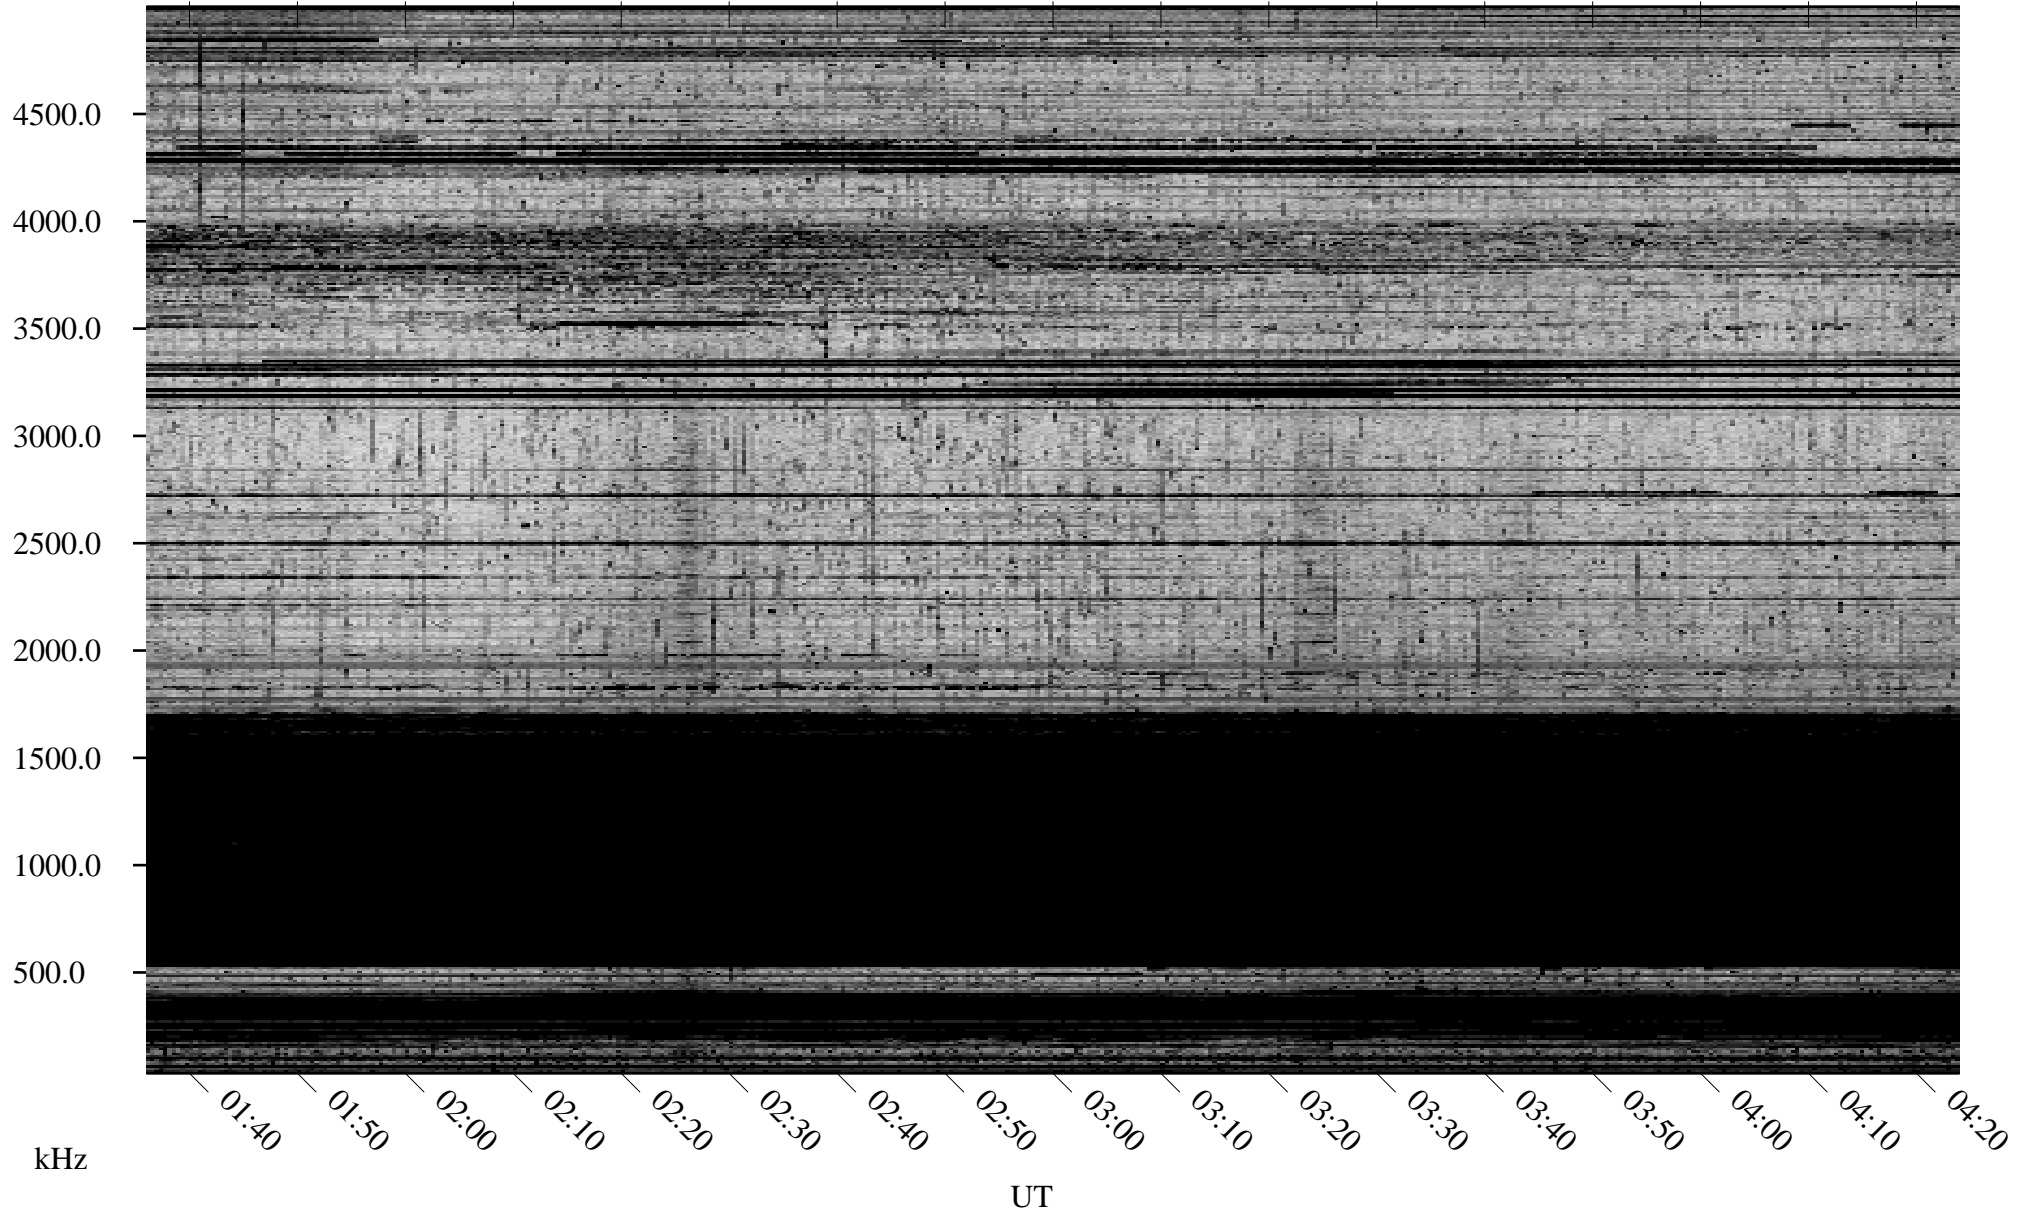

10/16/2007 Churchill, Manitoba

Linear Scale Black = 161 White = 15

ch07289l.r01SUm max_12

Page 1

10/16/2007 Churchill, Manitoba

Linear Scale Black = 161 White = 15

ch07289l.r01SUm max_12

Page 2

10/17/2007 Churchill, Manitoba

Linear Scale Black = 161 White = 15

ch07289l.r01SUm max_12

Page 3

10/17/2007 Churchill, Manitoba

Linear Scale Black = 161 White = 15

ch07289l.r01SUm max_12

Page 4

10/17/2007 Churchill, Manitoba

Linear Scale Black = 161 White = 15

ch07289l.r01SUm max_12

Page 5

10/17/2007 Churchill, Manitoba

Linear Scale Black = 161 White = 15

ch07289l.r01SUm max_12

Page 6

10/17/2007 Churchill, Manitoba

Linear Scale Black = 161 White = 15

ch07289l.r01SUm max_12

Page 7

10/17/2007 Churchill, Manitoba

Linear Scale Black = 161 White = 15

ch07289l.r01SUm max_12