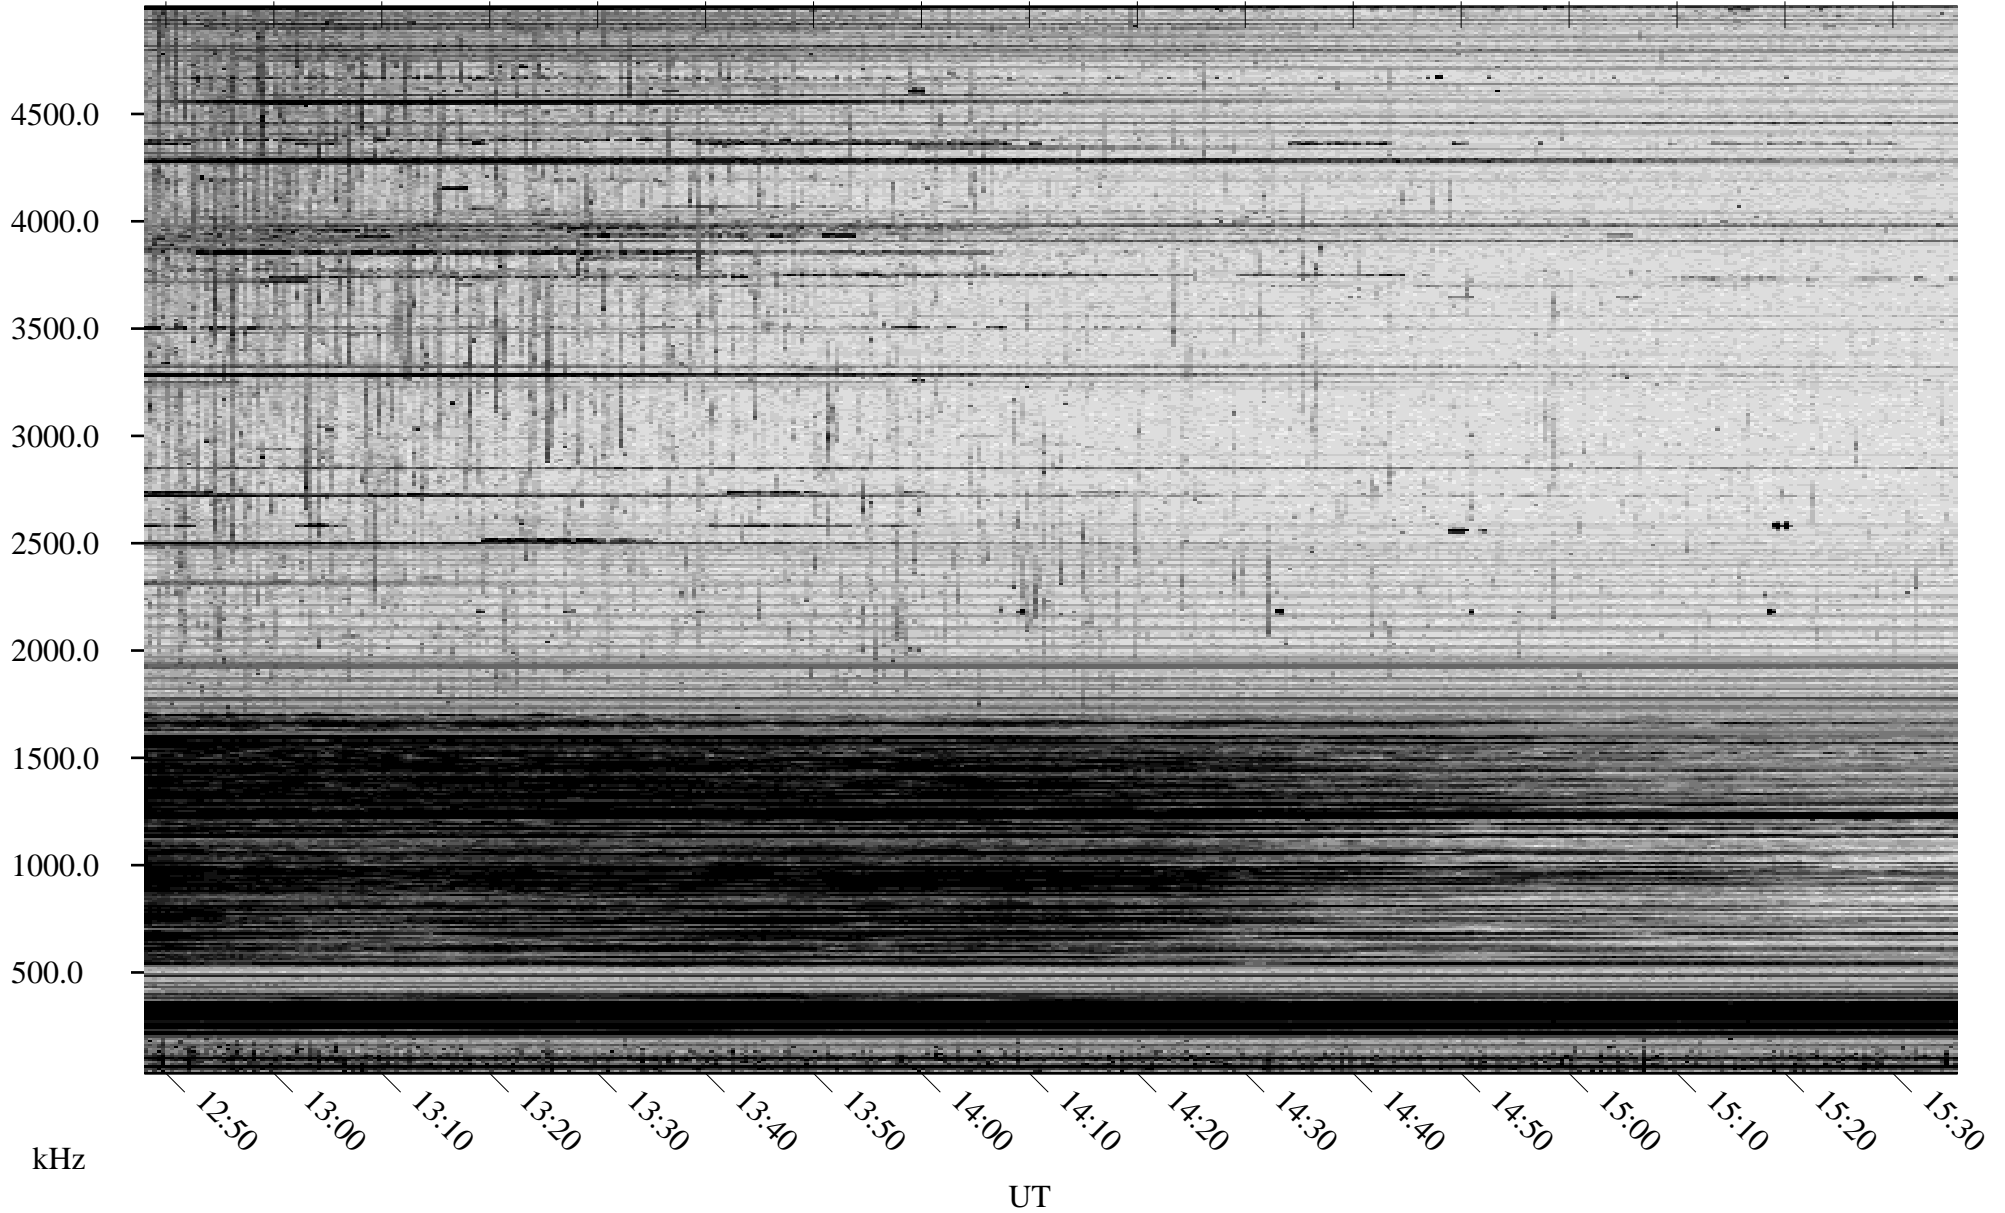

10/16/2007 Churchill, Manitoba

Linear Scale Black = 161 White = 15

ch07289l.r01SUm max_12

Page 1

10/16/2007 Churchill, Manitoba

Linear Scale Black = 161 White = 15

ch07289l.r01SUm max_12

Page 2

10/17/2007 Churchill, Manitoba

Linear Scale Black = 161 White = 15

ch07289l.r01SUm max_12

Page 3

10/17/2007 Churchill, Manitoba

Linear Scale Black = 161 White = 15

ch07289l.r01SUm max_12

Page 4

10/17/2007 Churchill, Manitoba

Linear Scale Black = 161 White = 15

ch07289l.r01SUm max_12

Page 5

10/17/2007 Churchill, Manitoba

Linear Scale Black = 161 White = 15

ch07289l.r01SUm max_12

Page 6

10/17/2007 Churchill, Manitoba

Linear Scale Black = 161 White = 15

ch07289l.r01SUm max_12

Page 7

10/17/2007 Churchill, Manitoba

Linear Scale Black = 161 White = 15

ch07289l.r01SUm max_12