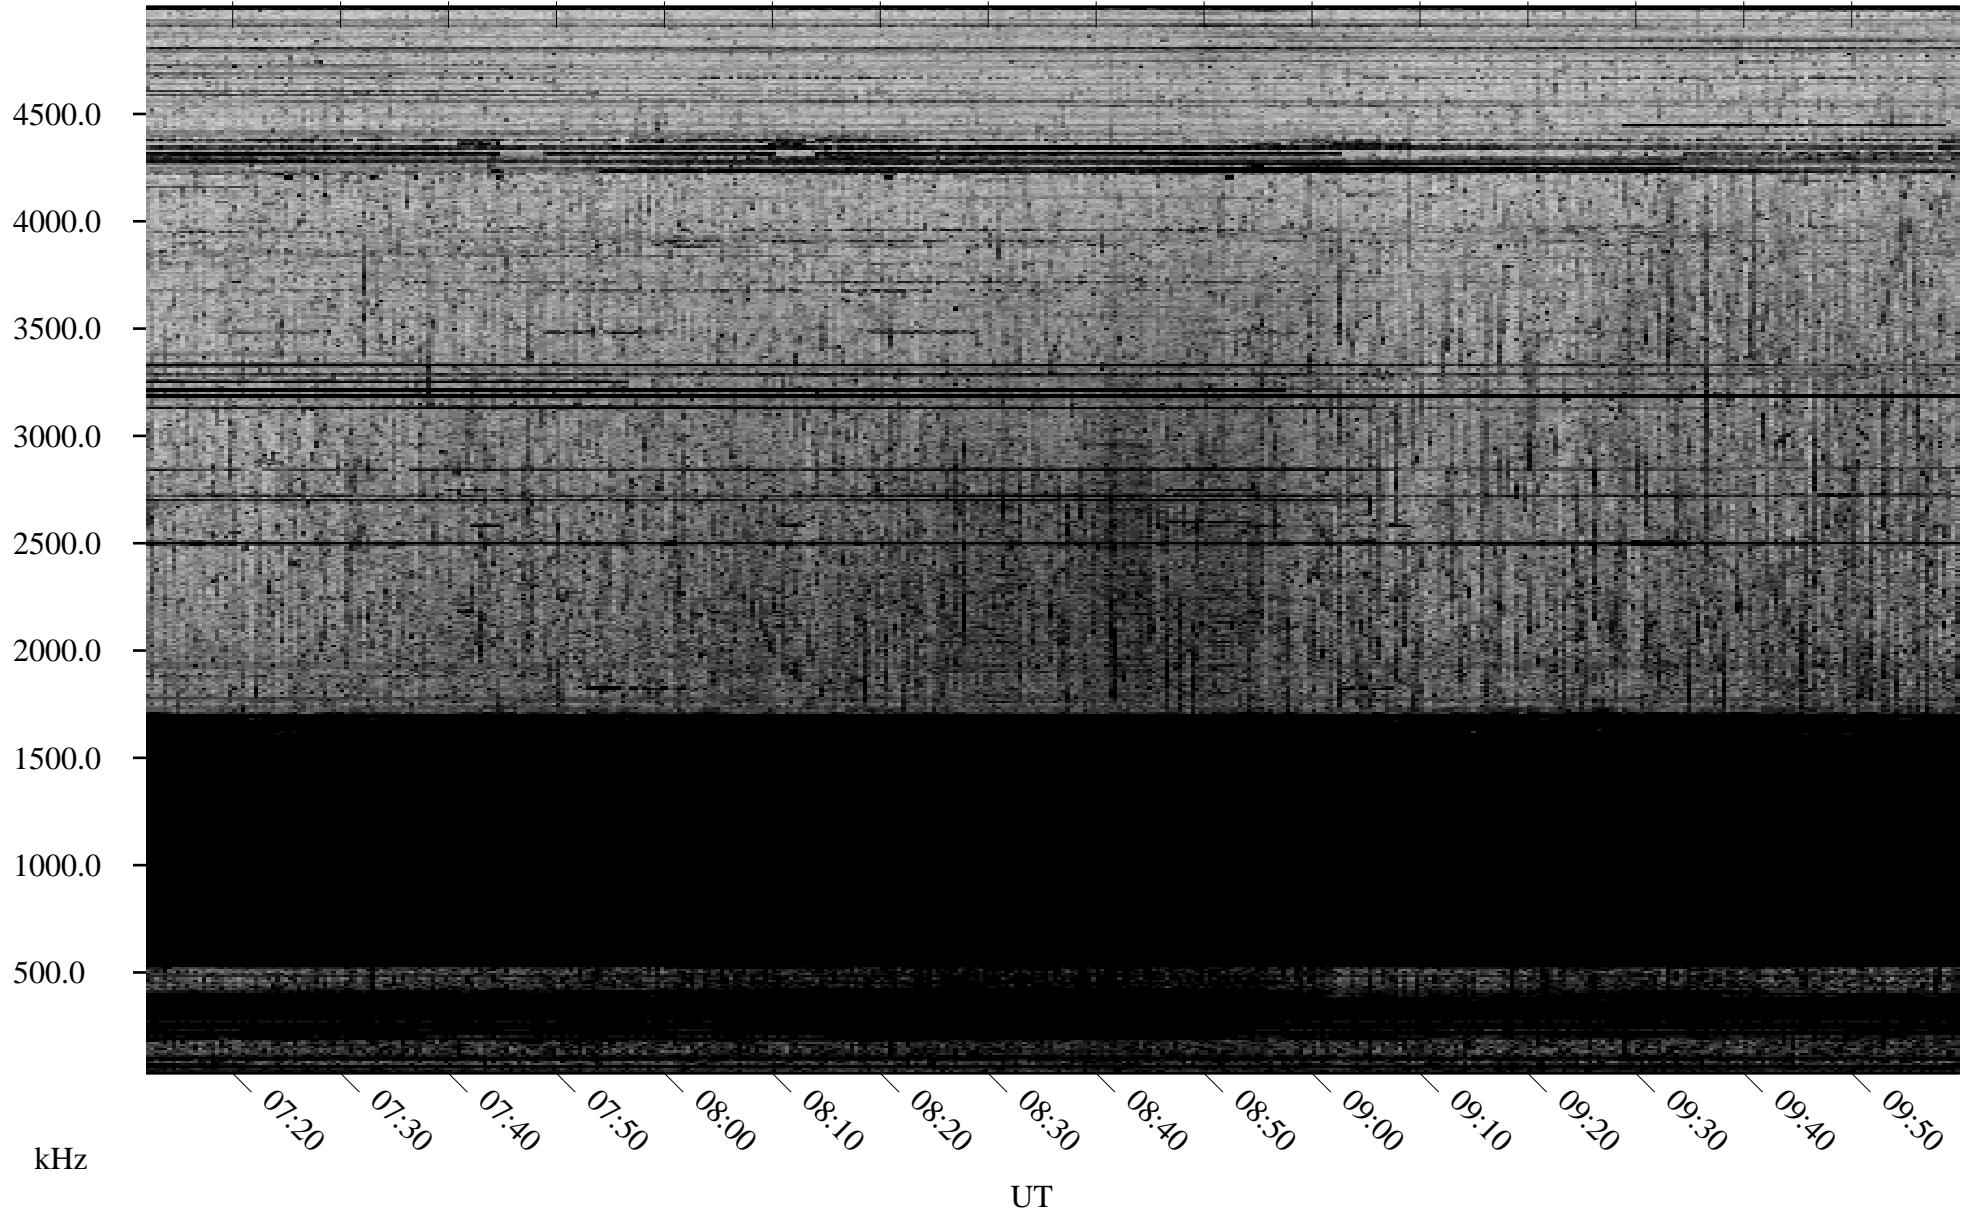

10/16/2007 Churchill, Manitoba

Linear Scale Black = 161 White = 15

ch07289l.r01SUm max_12

Page 1

10/16/2007 Churchill, Manitoba

Linear Scale Black = 161 White = 15

ch07289l.r01SUm max_12

Page 2

10/17/2007 Churchill, Manitoba

Linear Scale Black = 161 White = 15

ch07289l.r01SUm max_12

Page 3

10/17/2007 Churchill, Manitoba

Linear Scale Black = 161 White = 15

ch07289l.r01SUm max_12

Page 4

10/17/2007 Churchill, Manitoba

Linear Scale Black = 161 White = 15

ch07289l.r01SUm max_12

Page 5

10/17/2007 Churchill, Manitoba

Linear Scale Black = 161 White = 15

ch07289l.r01SUm max_12

Page 6

10/17/2007 Churchill, Manitoba

Linear Scale Black = 161 White = 15

ch07289l.r01SUm max_12

Page 7

10/17/2007 Churchill, Manitoba

Linear Scale Black = 161 White = 15

ch07289l.r01SUm max_12