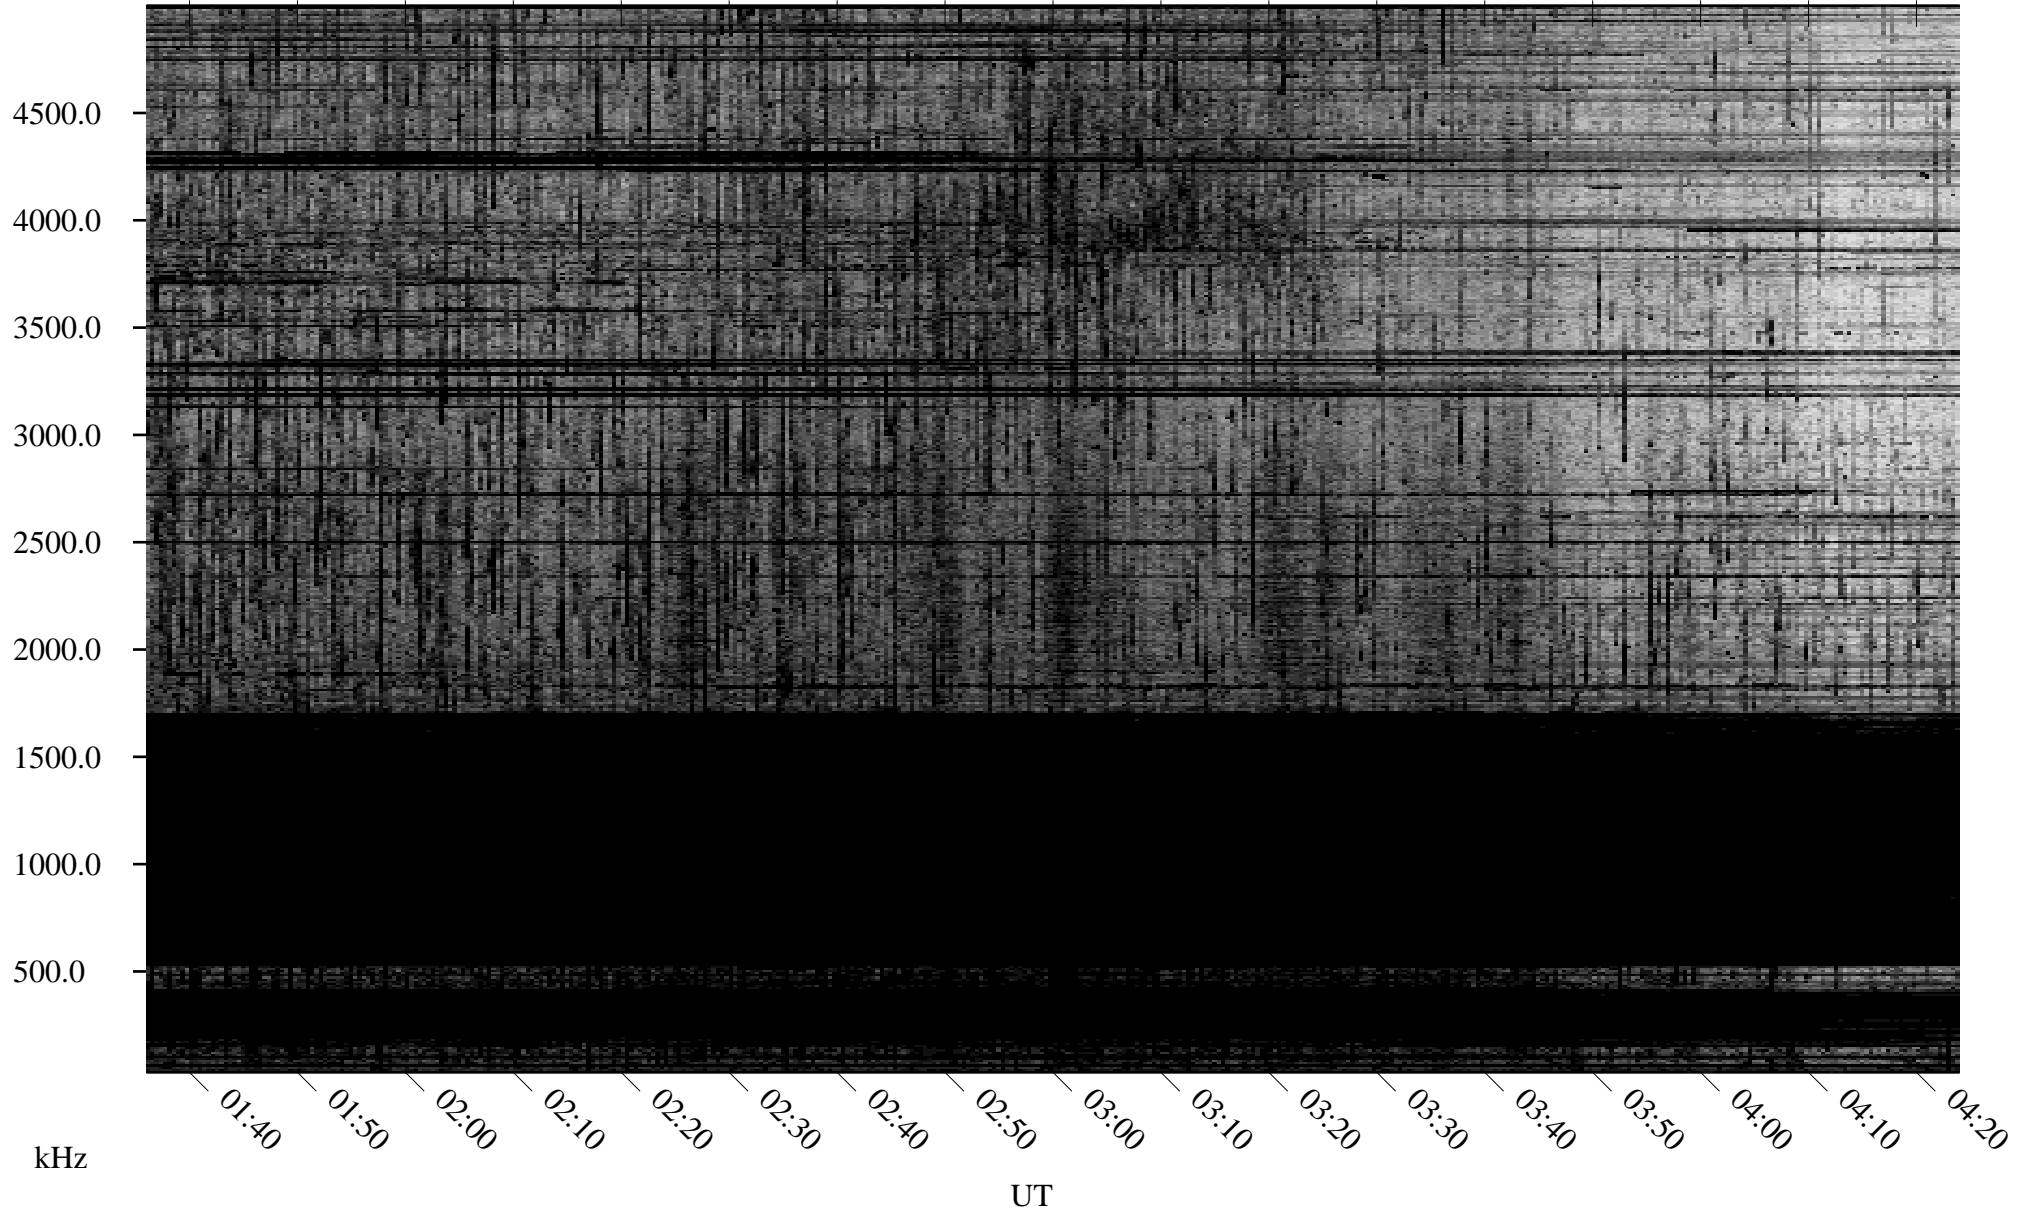

10/17/2007 Churchill, Manitoba

Linear Scale Black = 161 White = 15

ch07290l.r00SUm max_12

Page 1

10/17/2007 Churchill, Manitoba

Linear Scale Black = 161 White = 15

ch07290l.r00SUm max_12

Page 2

10/18/2007 Churchill, Manitoba

Linear Scale Black = 161 White = 15

ch07290l.r00SUm max_12

Page 3

10/18/2007 Churchill, Manitoba

Linear Scale Black = 161 White = 15

ch07290l.r00SUm max_12

Page 4

10/18/2007 Churchill, Manitoba

Linear Scale Black = 161 White = 15

ch07290l.r00SUm max_12

Page 5

10/18/2007 Churchill, Manitoba

Linear Scale Black = 161 White = 15

ch07290l.r00SUm max_12

Page 6

10/18/2007 Churchill, Manitoba

Linear Scale Black = 161 White = 15

ch07290l.r00SUm max_12

Page 7

10/18/2007 Churchill, Manitoba

Linear Scale Black = 161 White = 15

ch07290l.r00SUm max_12