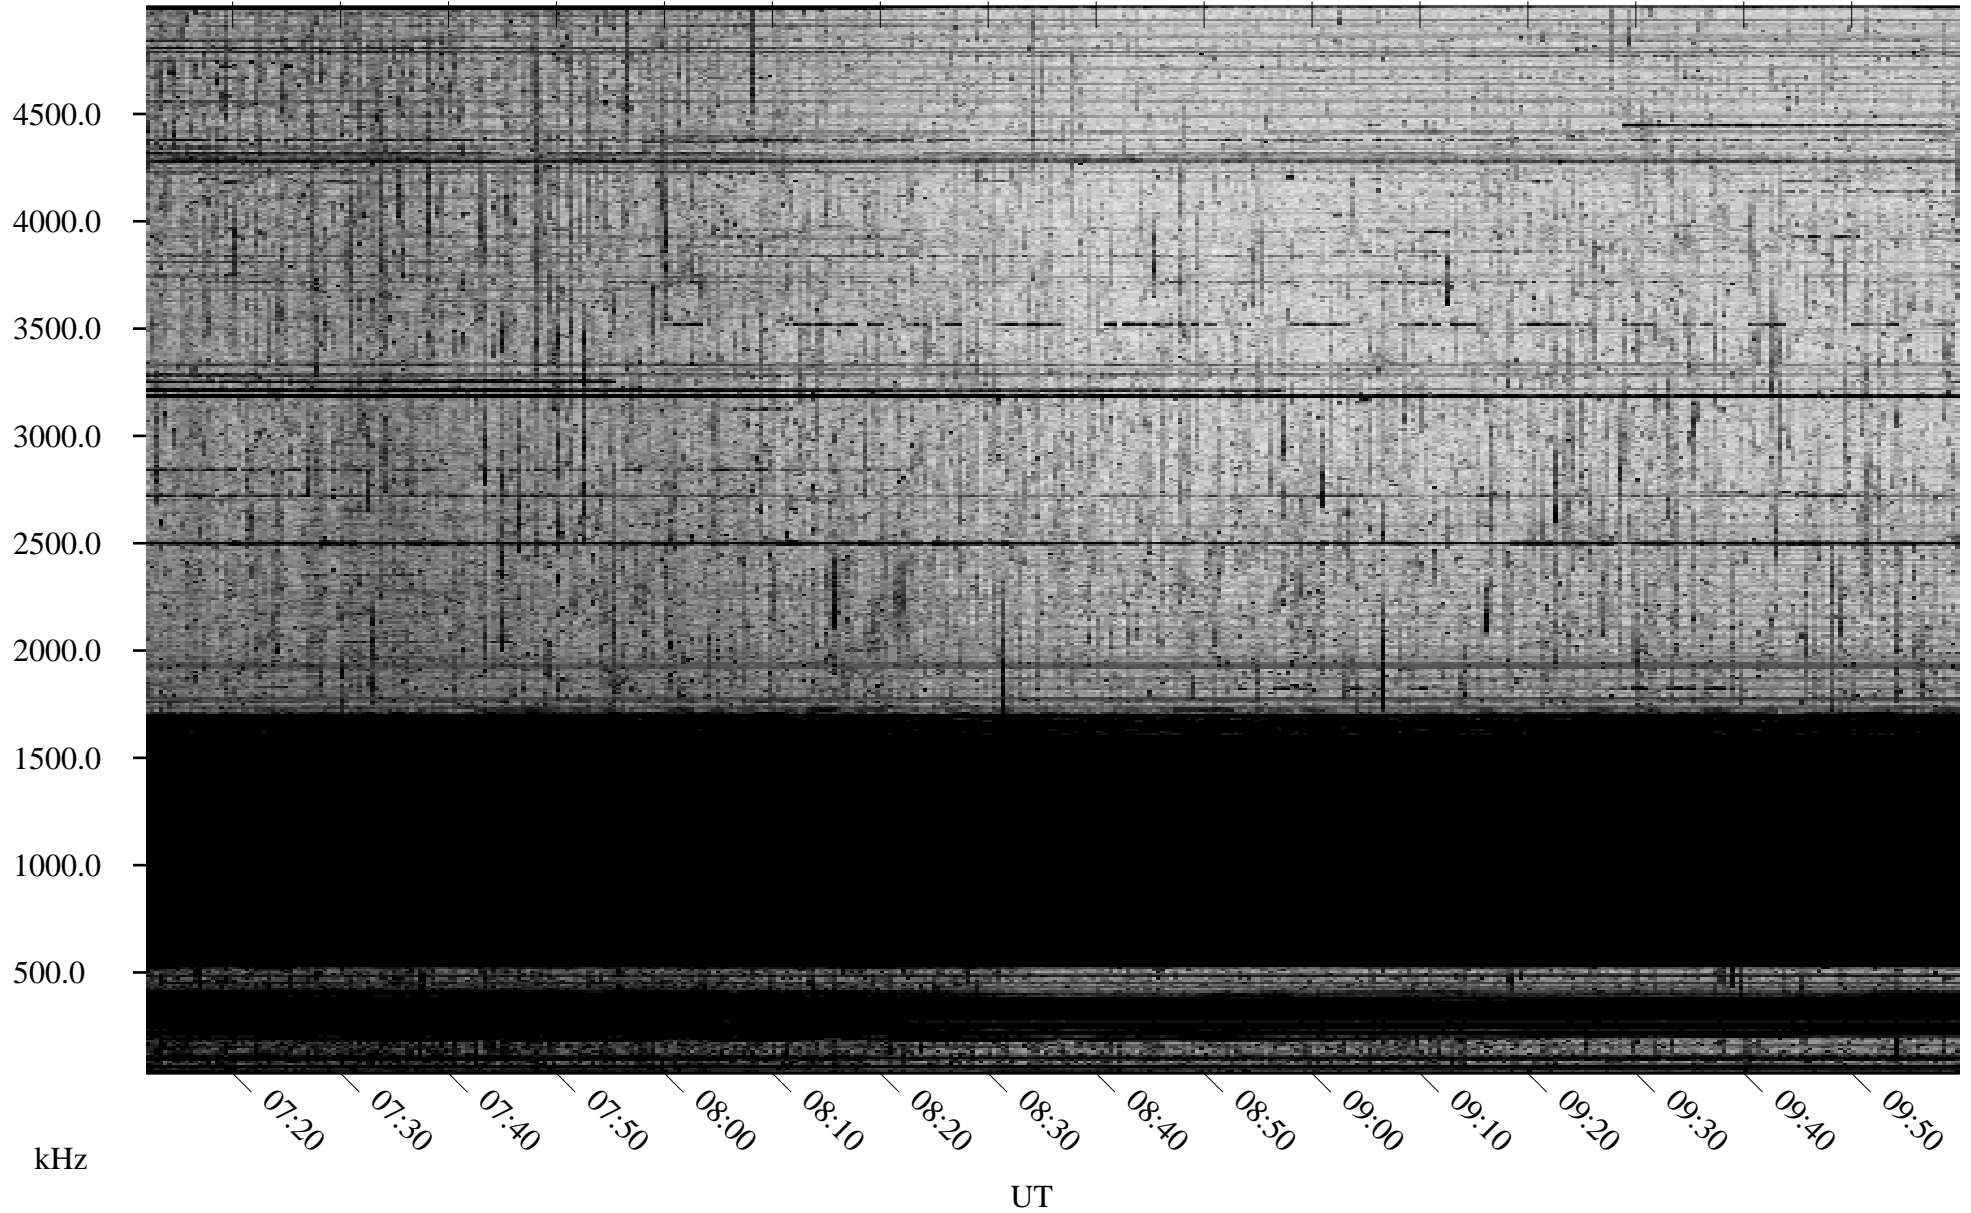

10/17/2007 Churchill, Manitoba

Linear Scale Black = 161 White = 15

ch07290l.r00SUm max_12

Page 1

10/17/2007 Churchill, Manitoba

Linear Scale Black = 161 White = 15

ch07290l.r00SUm max_12

Page 2

10/18/2007 Churchill, Manitoba

Linear Scale Black = 161 White = 15

ch07290l.r00SUm max_12

Page 3

10/18/2007 Churchill, Manitoba

Linear Scale Black = 161 White = 15

ch07290l.r00SUm max_12

Page 4

10/18/2007 Churchill, Manitoba

Linear Scale Black = 161 White = 15

ch07290l.r00SUm max_12

Page 5

10/18/2007 Churchill, Manitoba

Linear Scale Black = 161 White = 15

ch07290l.r00SUm max_12

Page 6

10/18/2007 Churchill, Manitoba

Linear Scale Black = 161 White = 15

ch07290l.r00SUm max_12

Page 7

10/18/2007 Churchill, Manitoba

Linear Scale Black = 161 White = 15

ch07290l.r00SUm max_12