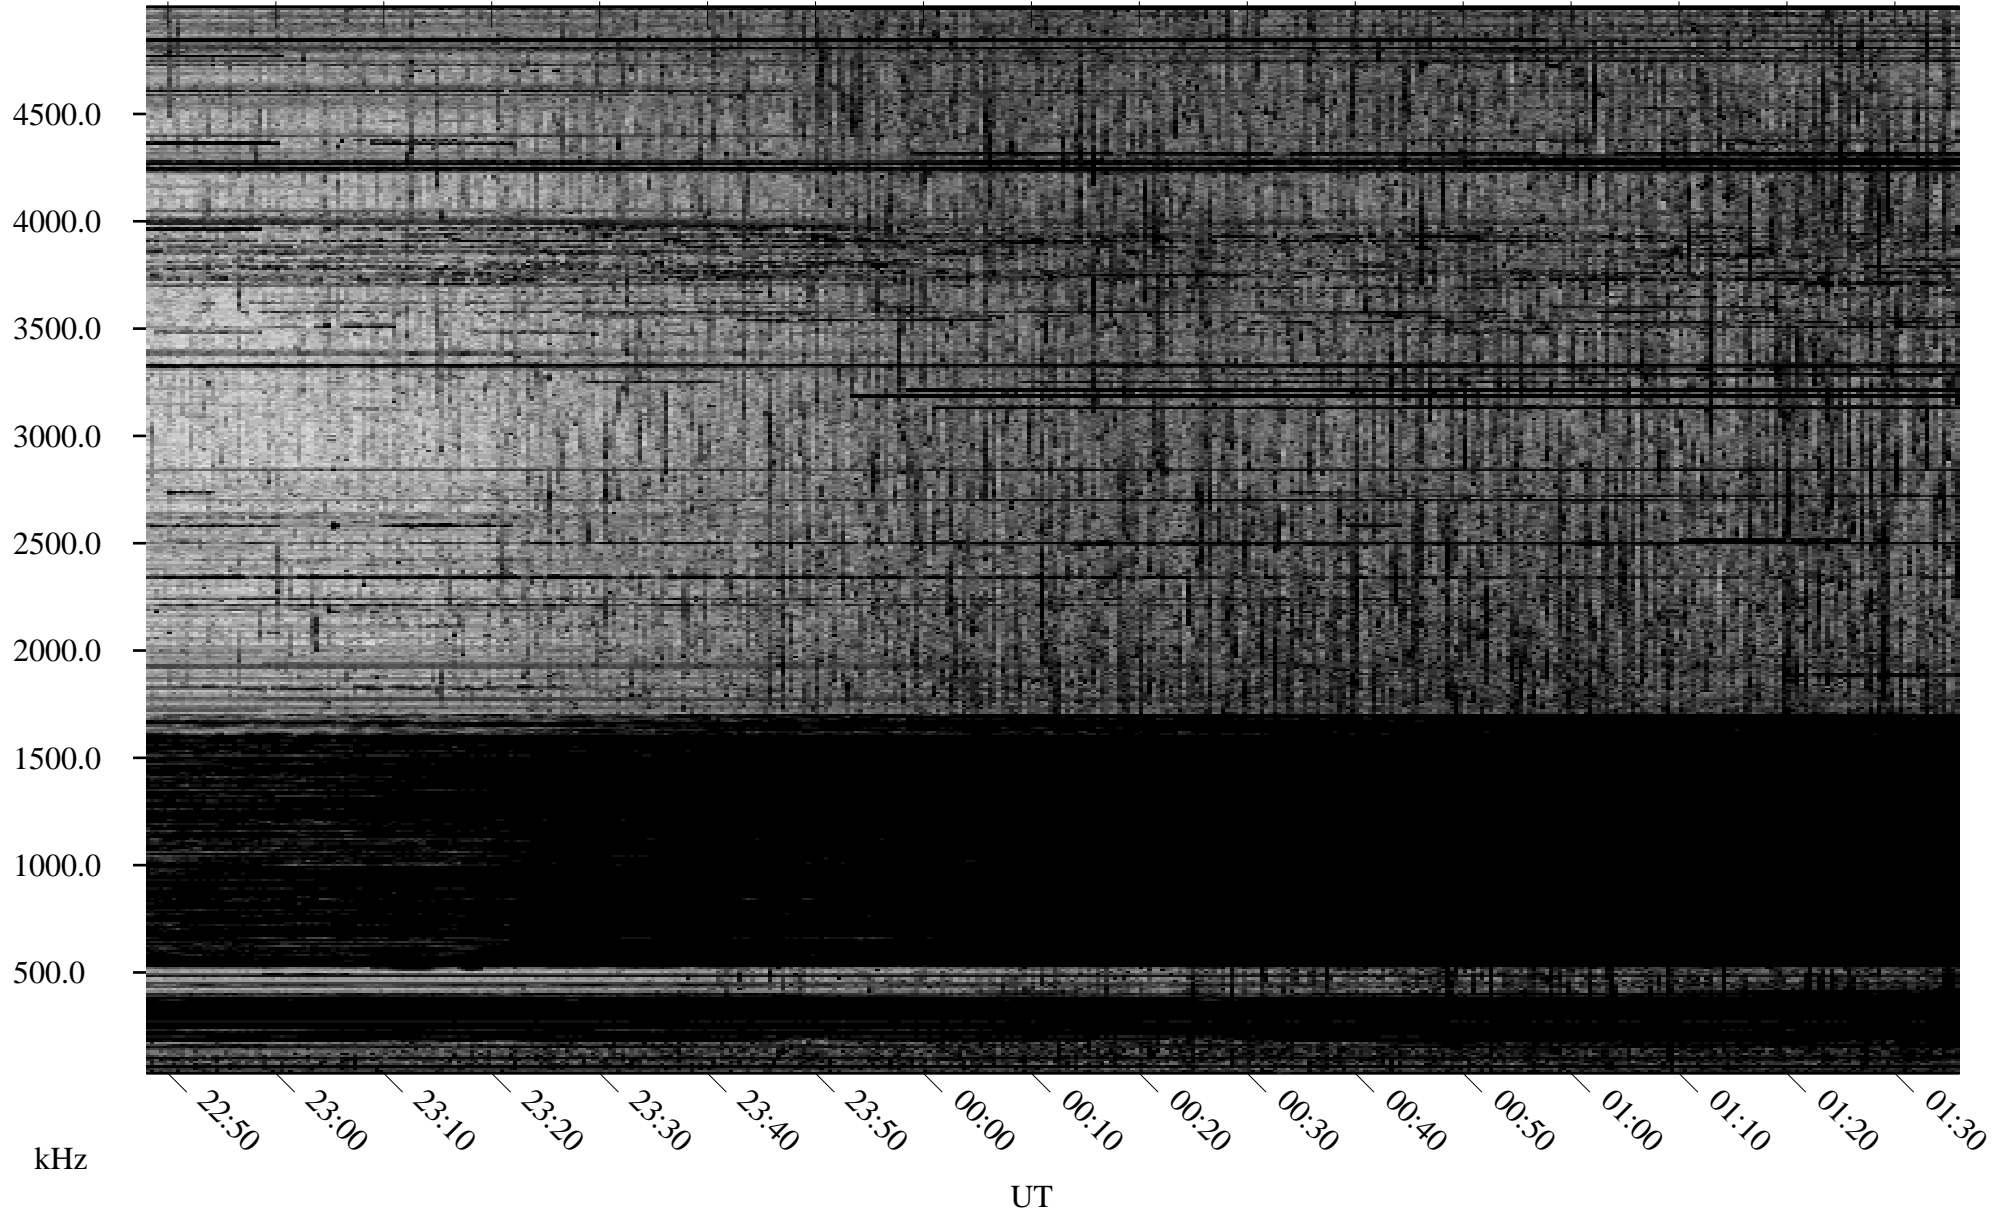

10/17/2007 Churchill, Manitoba

Linear Scale Black = 161 White = 15

ch07290l.r00SUm max_12

Page 1

10/17/2007 Churchill, Manitoba

Linear Scale Black = 161 White = 15

ch07290l.r00SUm max_12

Page 2

10/18/2007 Churchill, Manitoba

Linear Scale Black = 161 White = 15

ch07290l.r00SUm max_12

Page 3

10/18/2007 Churchill, Manitoba

Linear Scale Black = 161 White = 15

ch07290l.r00SUm max_12

Page 4

10/18/2007 Churchill, Manitoba

Linear Scale Black = 161 White = 15

ch07290l.r00SUm max_12

Page 5

10/18/2007 Churchill, Manitoba

Linear Scale Black = 161 White = 15

ch07290l.r00SUm max_12

Page 6

10/18/2007 Churchill, Manitoba

Linear Scale Black = 161 White = 15

ch07290l.r00SUm max_12

Page 7

10/18/2007 Churchill, Manitoba

Linear Scale Black = 161 White = 15

ch07290l.r00SUm max_12