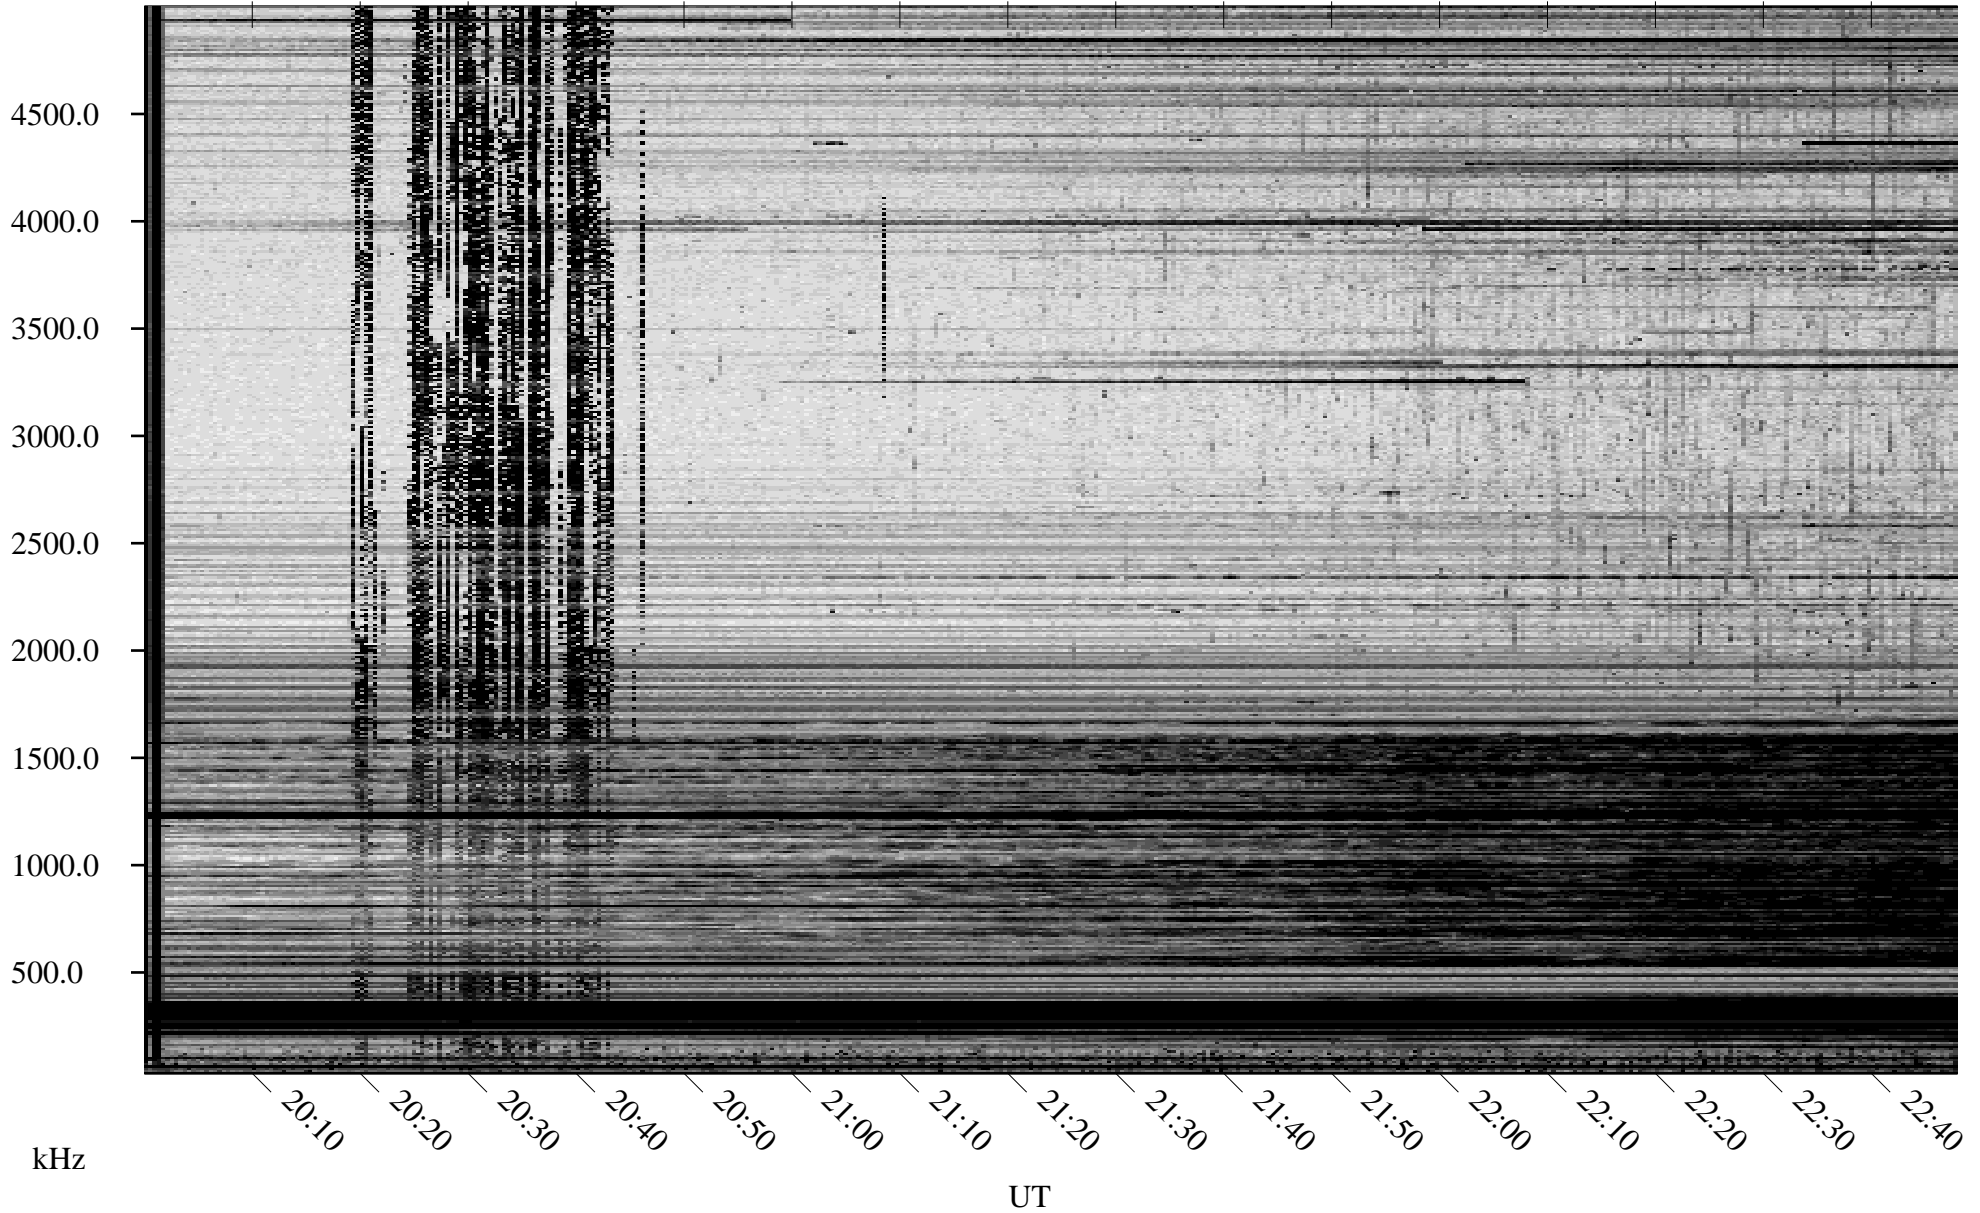

10/17/2007 Churchill, Manitoba

Linear Scale Black = 161 White = 15

ch07290l.r00SUm max_12

Page 1

10/17/2007 Churchill, Manitoba

Linear Scale Black = 161 White = 15

ch07290l.r00SUm max_12

Page 2

10/18/2007 Churchill, Manitoba

Linear Scale Black = 161 White = 15

ch07290l.r00SUm max_12

Page 3

10/18/2007 Churchill, Manitoba

Linear Scale Black = 161 White = 15

ch07290l.r00SUm max_12

Page 4

10/18/2007 Churchill, Manitoba

Linear Scale Black = 161 White = 15

ch07290l.r00SUm max_12

Page 5

10/18/2007 Churchill, Manitoba

Linear Scale Black = 161 White = 15

ch07290l.r00SUm max_12

Page 6

10/18/2007 Churchill, Manitoba

Linear Scale Black = 161 White = 15

ch07290l.r00SUm max_12

Page 7

10/18/2007 Churchill, Manitoba

Linear Scale Black = 161 White = 15

ch07290l.r00SUm max_12