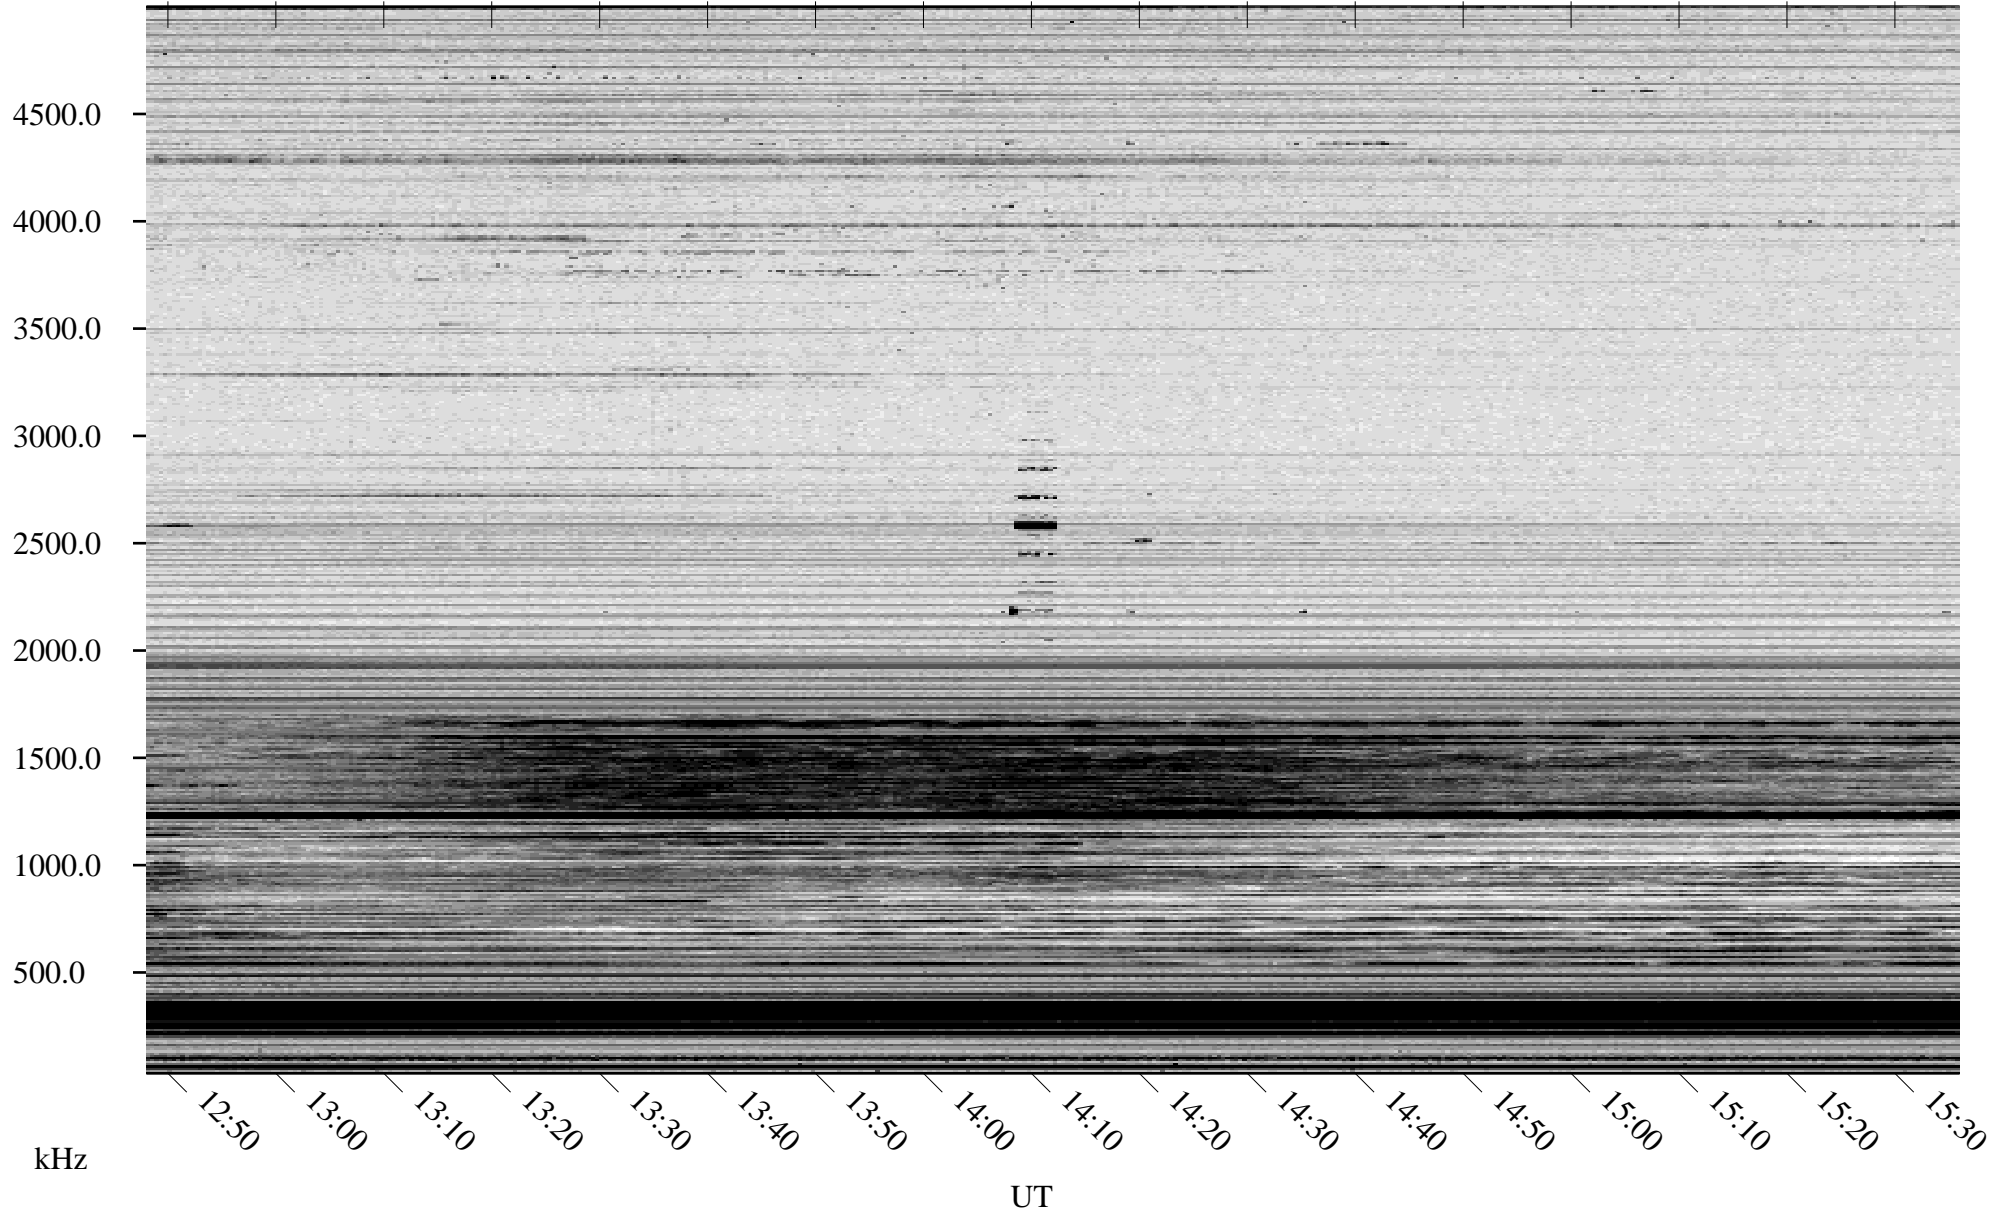

10/17/2007 Churchill, Manitoba

Linear Scale Black = 161 White = 15

ch07290l.r00SUm max_12

Page 1

10/17/2007 Churchill, Manitoba

Linear Scale Black = 161 White = 15

ch07290l.r00SUm max_12

Page 2

10/18/2007 Churchill, Manitoba

Linear Scale Black = 161 White = 15

ch07290l.r00SUm max_12

Page 3

10/18/2007 Churchill, Manitoba

Linear Scale Black = 161 White = 15

ch07290l.r00SUm max_12

Page 4

10/18/2007 Churchill, Manitoba

Linear Scale Black = 161 White = 15

ch07290l.r00SUm max_12

Page 5

10/18/2007 Churchill, Manitoba

Linear Scale Black = 161 White = 15

ch07290l.r00SUm max_12

Page 6

10/18/2007 Churchill, Manitoba

Linear Scale Black = 161 White = 15

ch07290l.r00SUm max_12

Page 7

10/18/2007 Churchill, Manitoba

Linear Scale Black = 161 White = 15

ch07290l.r00SUm max_12