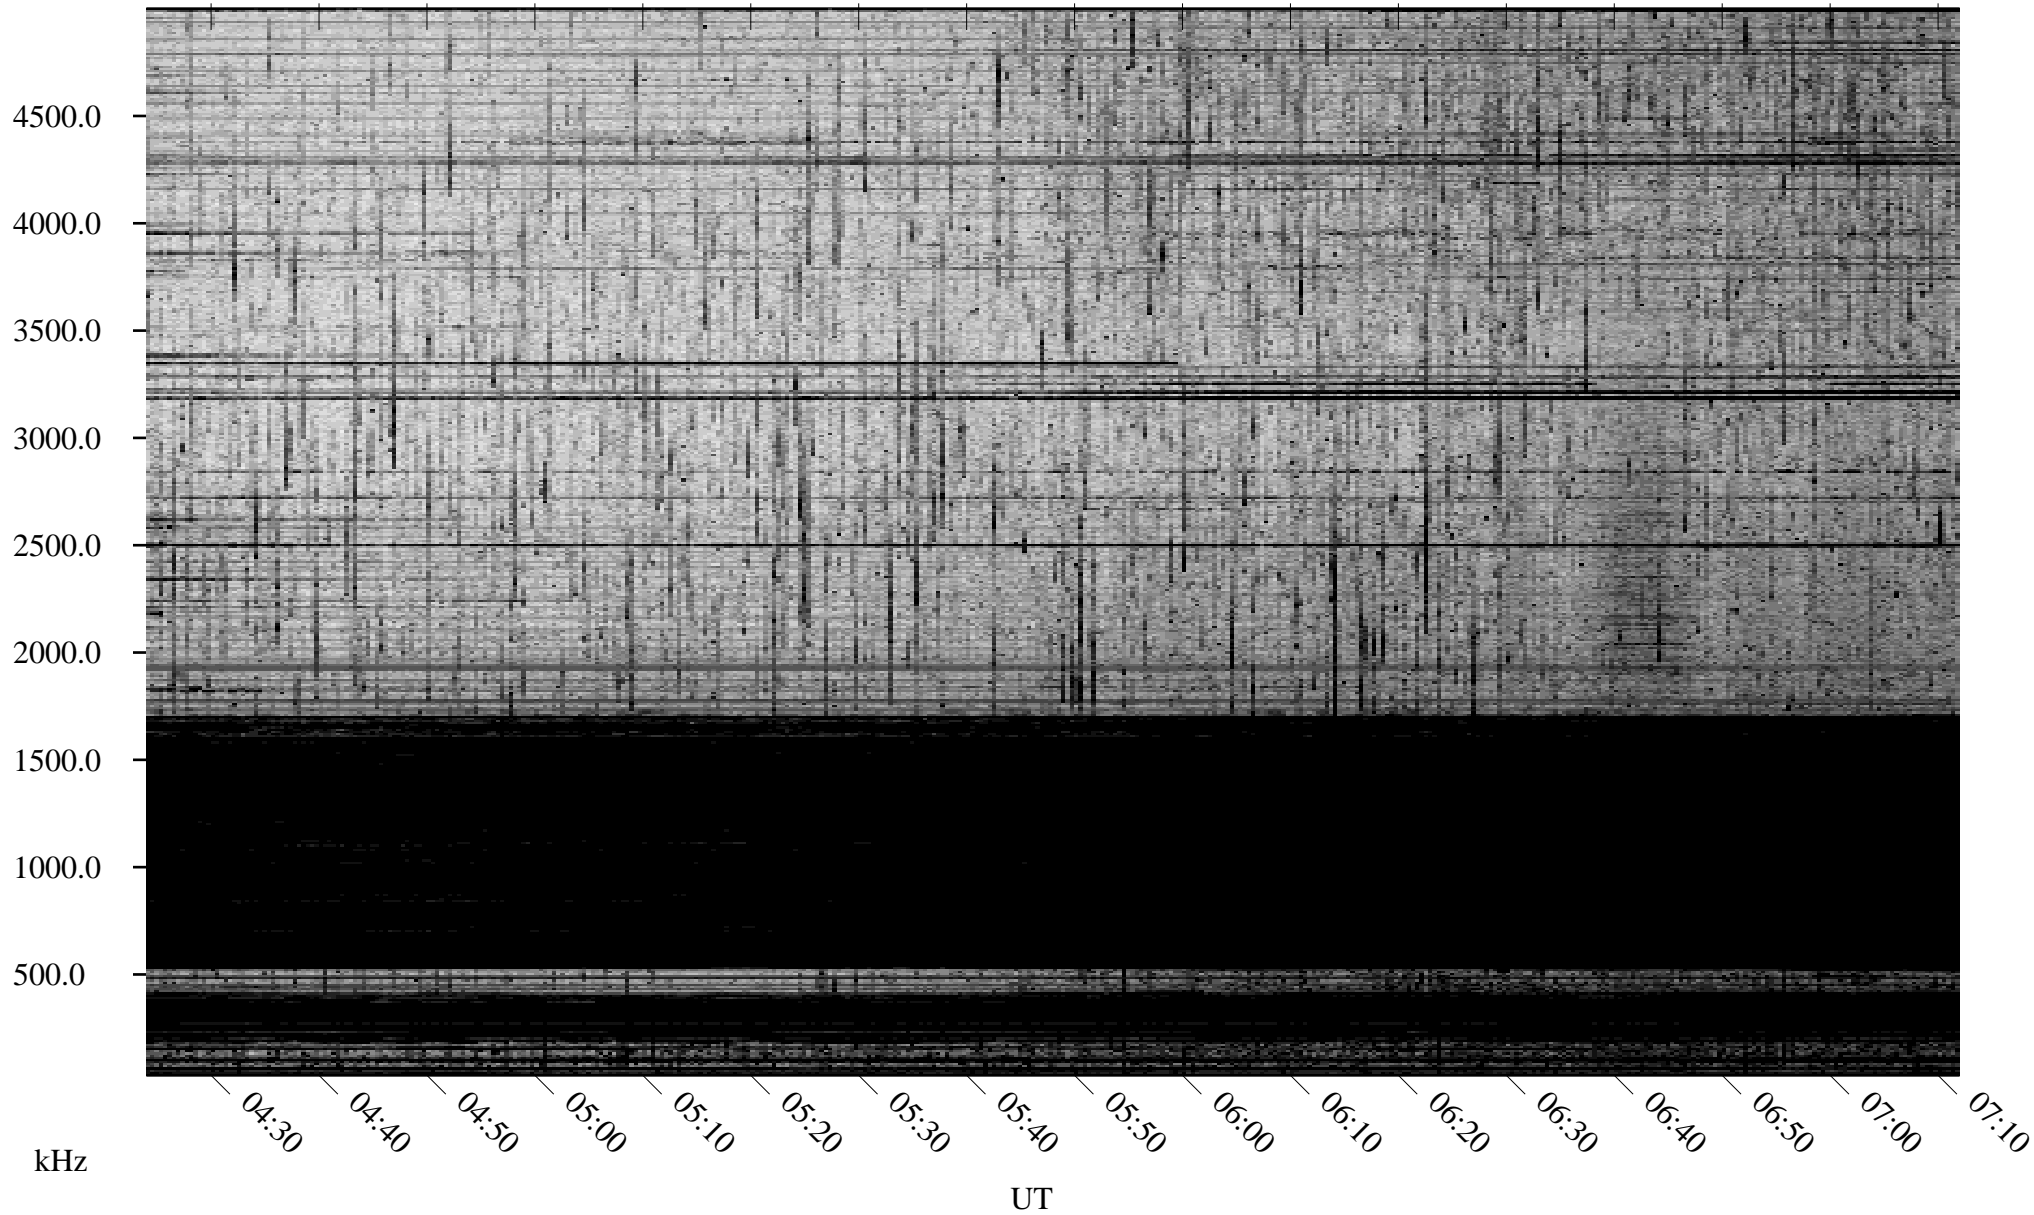

10/17/2007 Churchill, Manitoba

Linear Scale Black = 161 White = 15

ch07290l.r00SUm max_12

Page 1

10/17/2007 Churchill, Manitoba

Linear Scale Black = 161 White = 15

ch07290l.r00SUm max_12

Page 2

10/18/2007 Churchill, Manitoba

Linear Scale Black = 161 White = 15

ch07290l.r00SUm max_12

Page 3

10/18/2007 Churchill, Manitoba

Linear Scale Black = 161 White = 15

ch07290l.r00SUm max_12

Page 4

10/18/2007 Churchill, Manitoba

Linear Scale Black = 161 White = 15

ch07290l.r00SUm max_12

Page 5

10/18/2007 Churchill, Manitoba

Linear Scale Black = 161 White = 15

ch07290l.r00SUm max_12

Page 6

10/18/2007 Churchill, Manitoba

Linear Scale Black = 161 White = 15

ch07290l.r00SUm max_12

Page 7

10/18/2007 Churchill, Manitoba

Linear Scale Black = 161 White = 15

ch07290l.r00SUm max_12