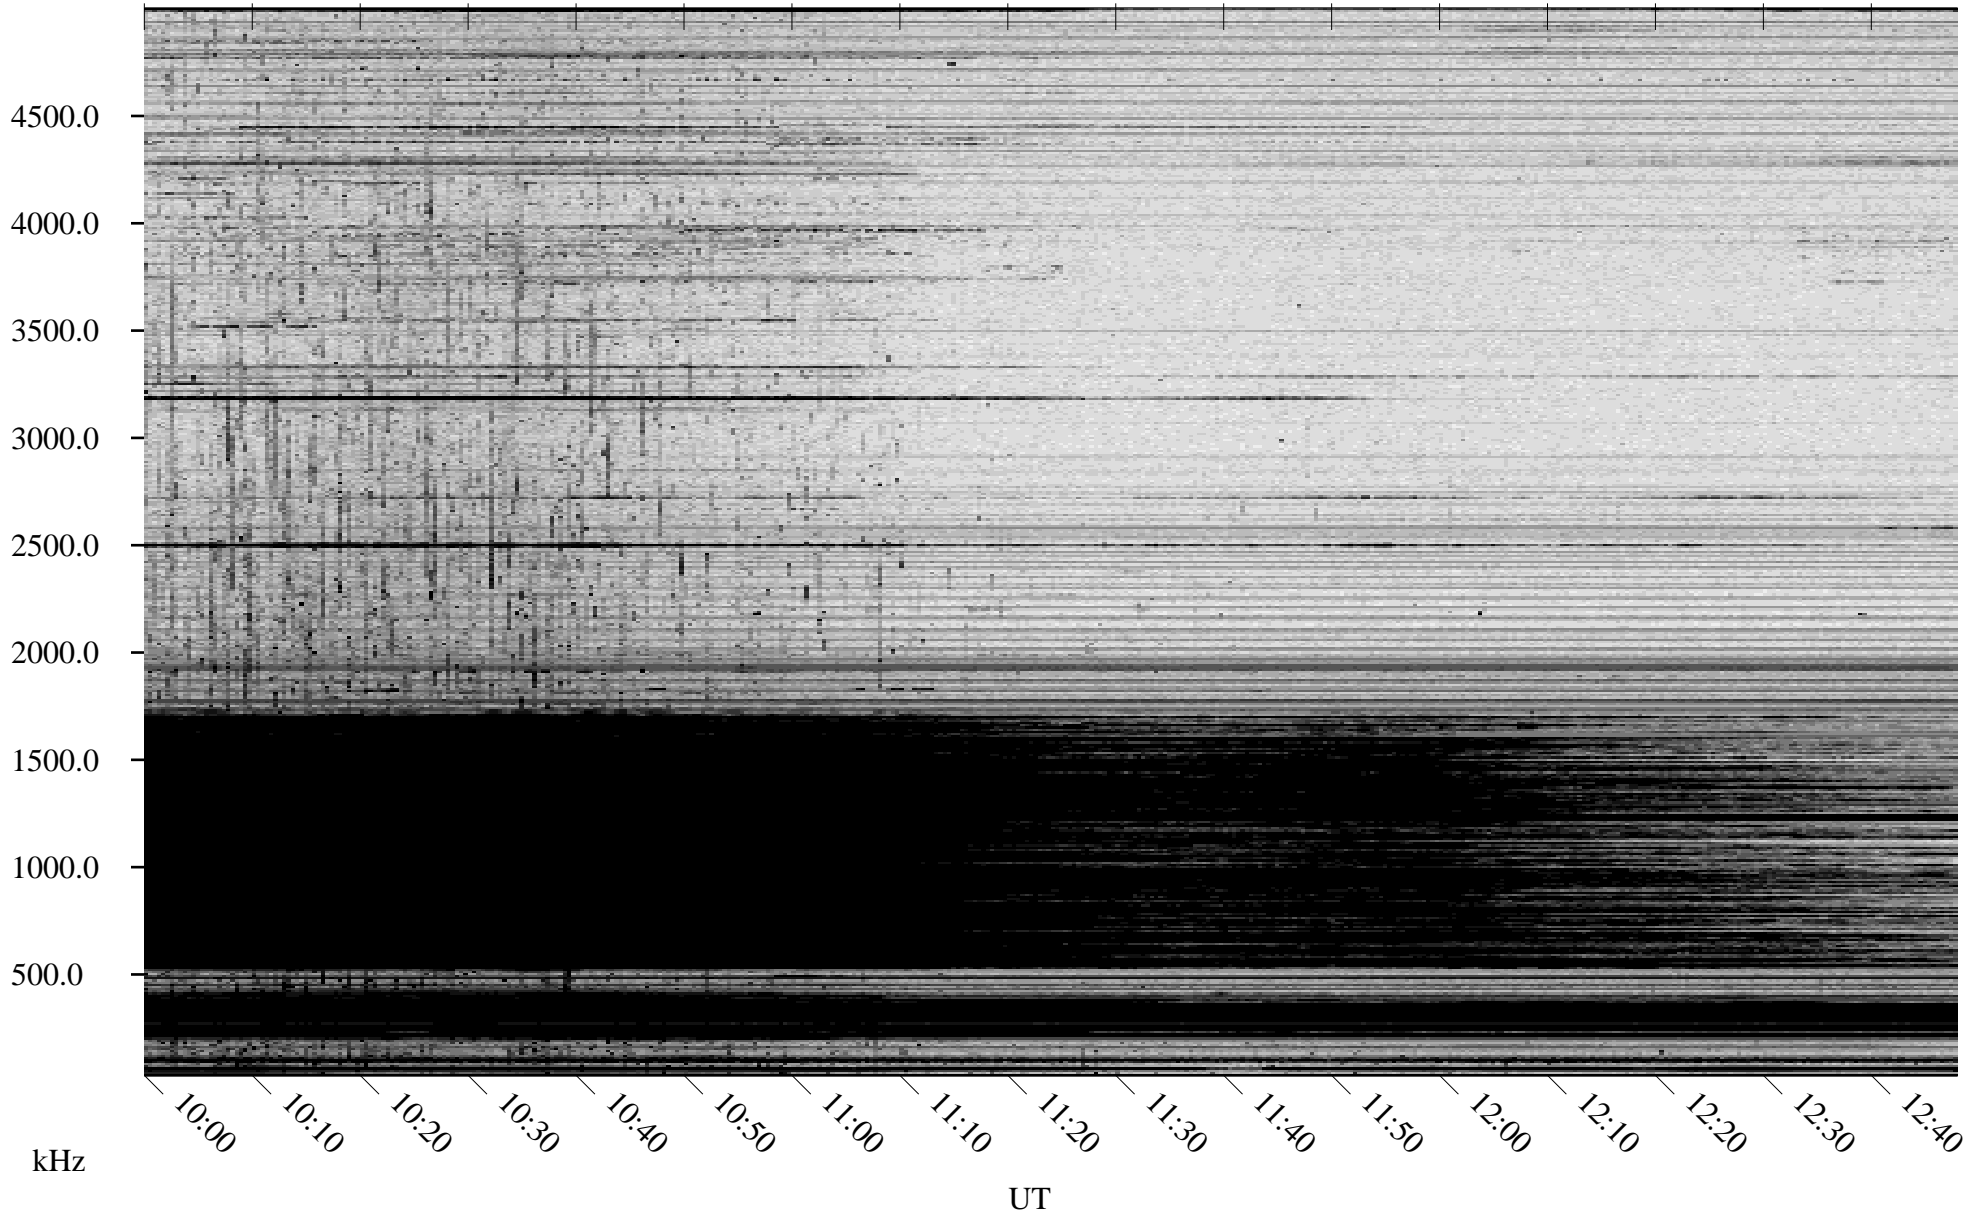

10/17/2007 Churchill, Manitoba

Linear Scale Black = 161 White = 15

ch07290l.r00SUm max_12

Page 1

10/17/2007 Churchill, Manitoba

Linear Scale Black = 161 White = 15

ch07290l.r00SUm max_12

Page 2

10/18/2007 Churchill, Manitoba

Linear Scale Black = 161 White = 15

ch07290l.r00SUm max_12

Page 3

10/18/2007 Churchill, Manitoba

Linear Scale Black = 161 White = 15

ch07290l.r00SUm max_12

Page 4

10/18/2007 Churchill, Manitoba

Linear Scale Black = 161 White = 15

ch07290l.r00SUm max_12

Page 5

10/18/2007 Churchill, Manitoba

Linear Scale Black = 161 White = 15

ch07290l.r00SUm max_12

Page 6

10/18/2007 Churchill, Manitoba

Linear Scale Black = 161 White = 15

ch07290l.r00SUm max_12

Page 7

10/18/2007 Churchill, Manitoba

Linear Scale Black = 161 White = 15

ch07290l.r00SUm max_12