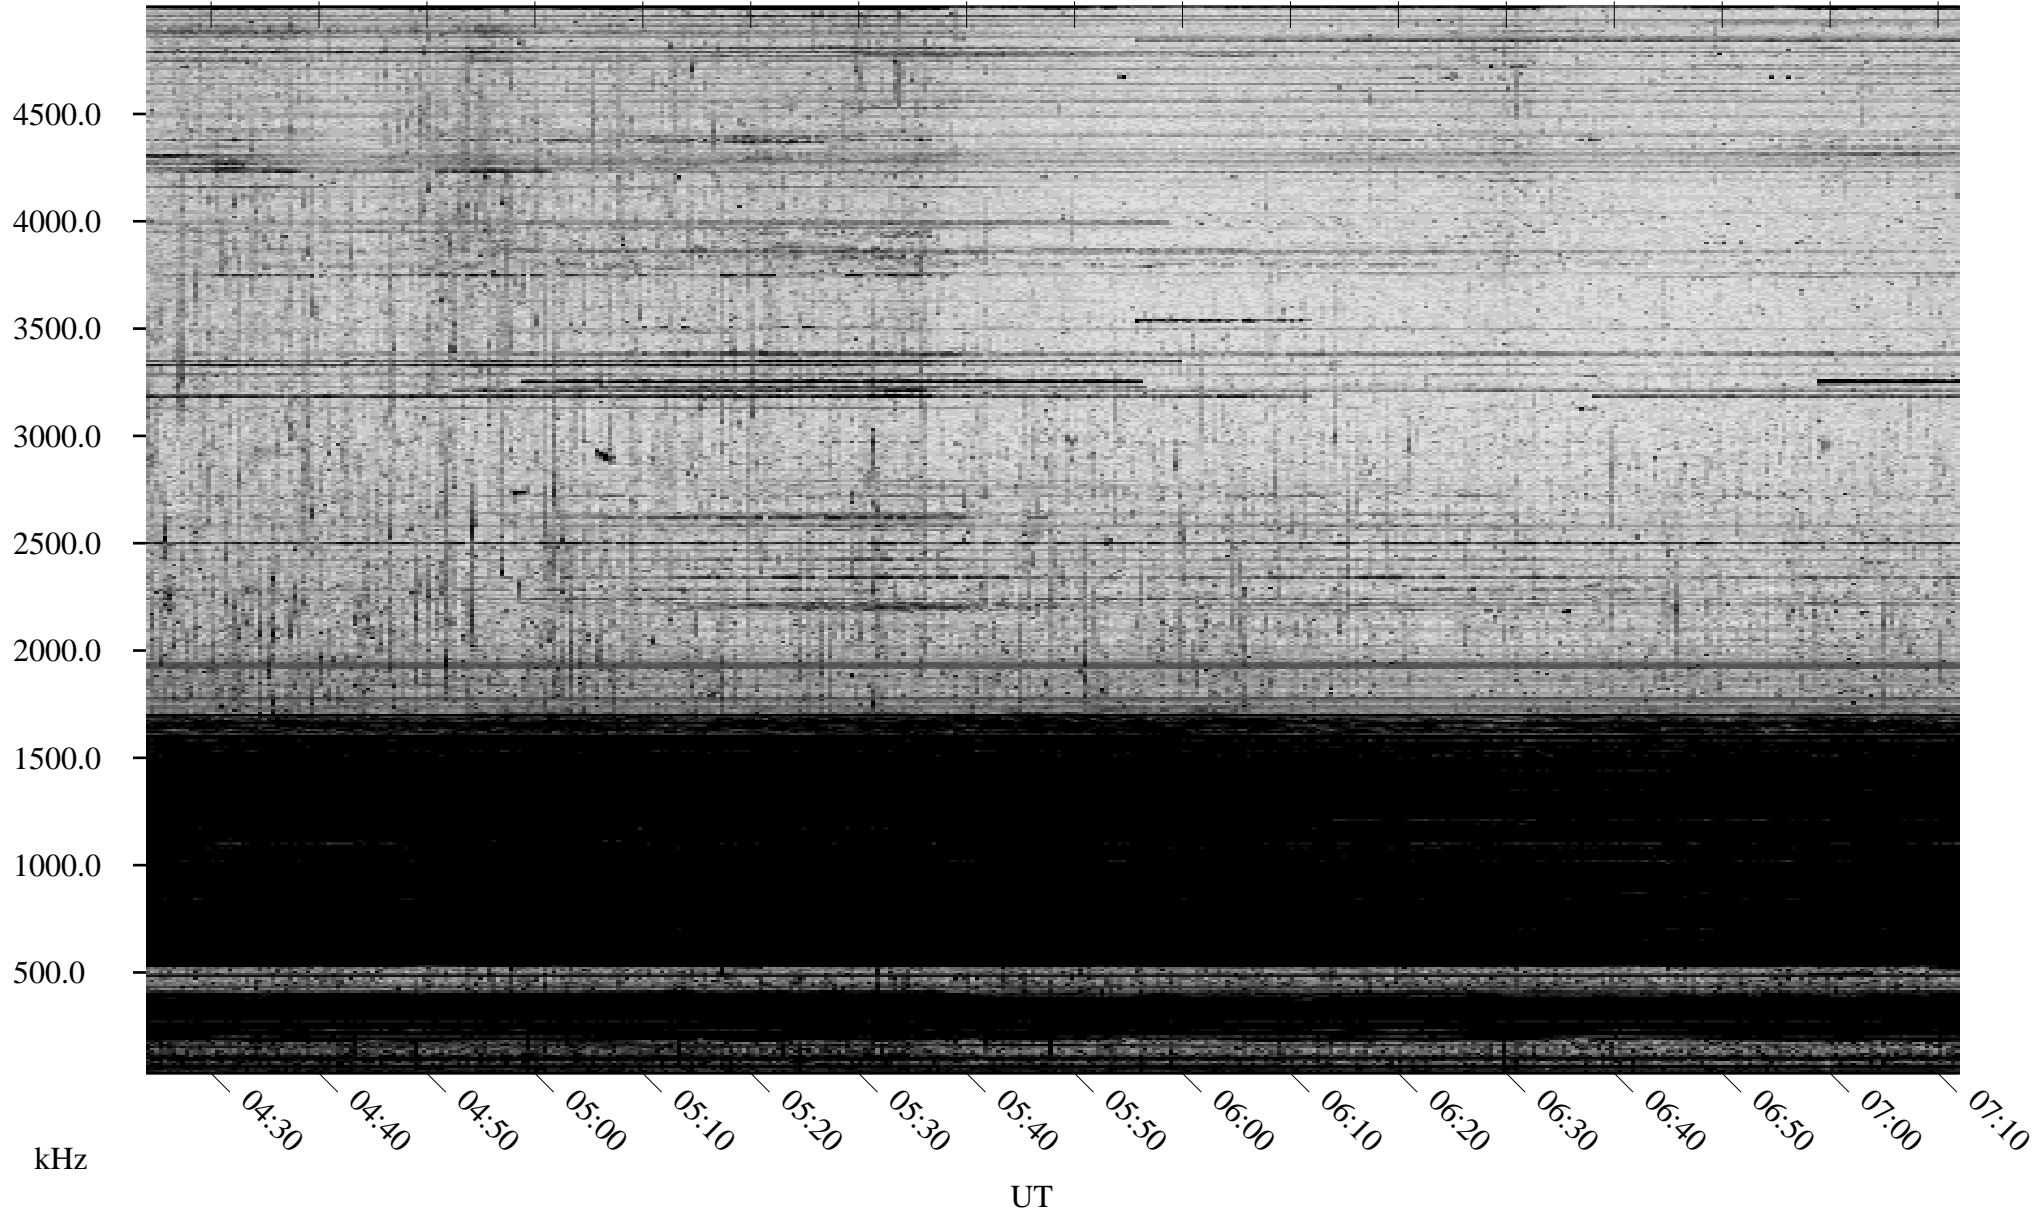

10/18/2007 Churchill, Manitoba

Linear Scale Black = 161 White = 15

ch072911.r00SUm max_12

Page 1

10/18/2007 Churchill, Manitoba

Linear Scale Black = 161 White = 15

ch072911.r00SUm max_12

Page 2

10/19/2007 Churchill, Manitoba

Linear Scale Black = 161 White = 15

ch072911.r00SUm max_12

Page 3

10/19/2007 Churchill, Manitoba

Linear Scale Black = 161 White = 15

ch072911.r00SUm max_12

Page 4

10/19/2007 Churchill, Manitoba

Linear Scale Black = 161 White = 15

ch072911.r00SUm max_12

Page 5

10/19/2007 Churchill, Manitoba

Linear Scale Black = 161 White = 15

ch072911.r00SUm max_12

Page 6

10/19/2007 Churchill, Manitoba

Linear Scale Black = 161 White = 15

ch072911.r00SUm max_12

Page 7

10/19/2007 Churchill, Manitoba

Linear Scale Black = 161 White = 15

ch072911.r00SUm max_12