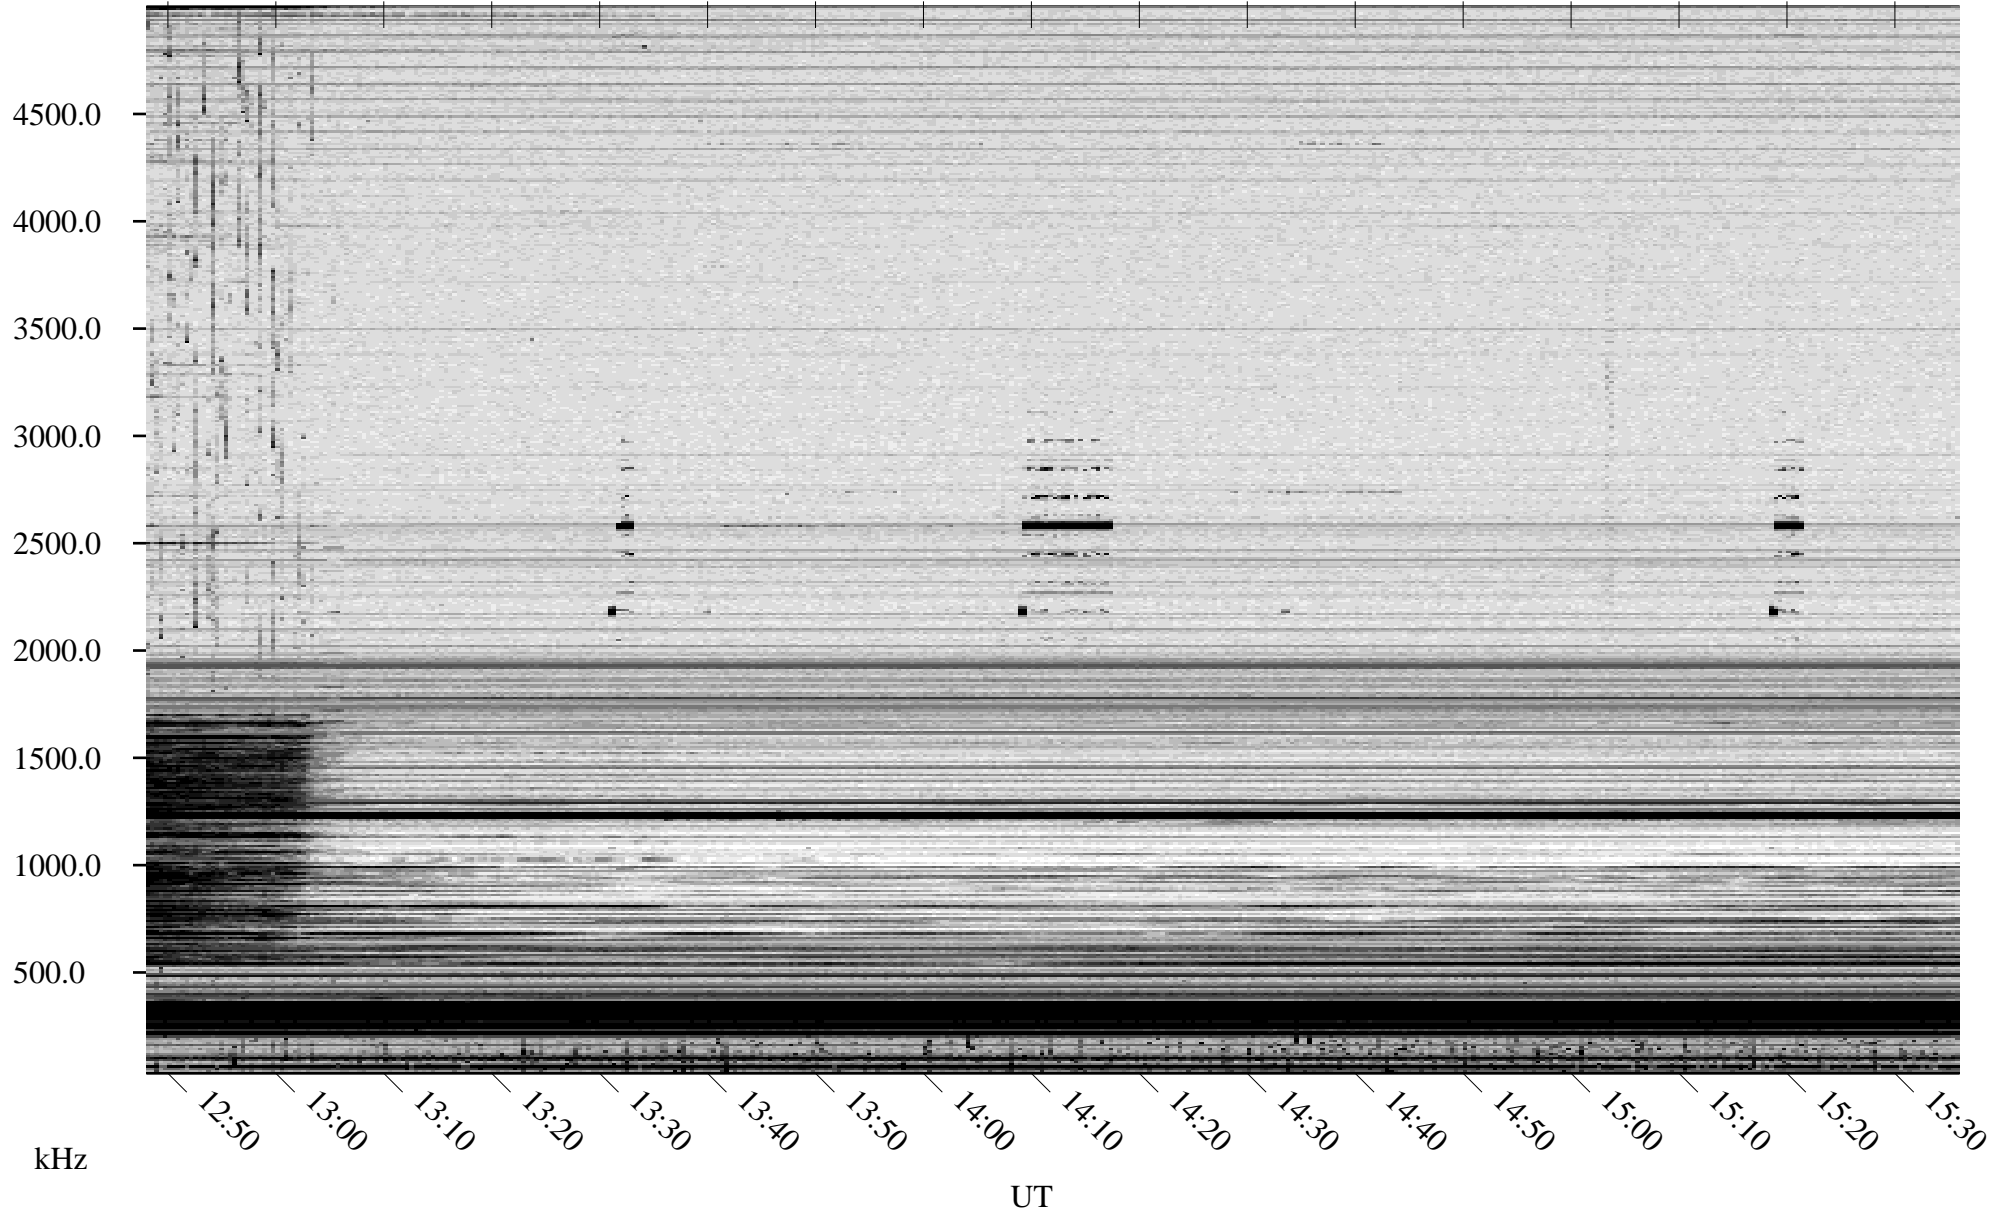

10/18/2007 Churchill, Manitoba

Linear Scale Black = 161 White = 15

ch072911.r00SUm max_12

Page 1

10/18/2007 Churchill, Manitoba

Linear Scale Black = 161 White = 15

ch072911.r00SUm max_12

Page 2

10/19/2007 Churchill, Manitoba

Linear Scale Black = 161 White = 15

ch072911.r00SUm max_12

Page 3

10/19/2007 Churchill, Manitoba

Linear Scale Black = 161 White = 15

ch072911.r00SUm max_12

Page 4

10/19/2007 Churchill, Manitoba

Linear Scale Black = 161 White = 15

ch072911.r00SUm max_12

Page 5

10/19/2007 Churchill, Manitoba

Linear Scale Black = 161 White = 15

ch072911.r00SUm max_12

Page 6

10/19/2007 Churchill, Manitoba

Linear Scale Black = 161 White = 15

ch072911.r00SUm max_12

Page 7

10/19/2007 Churchill, Manitoba

Linear Scale Black = 161 White = 15

ch072911.r00SUm max_12