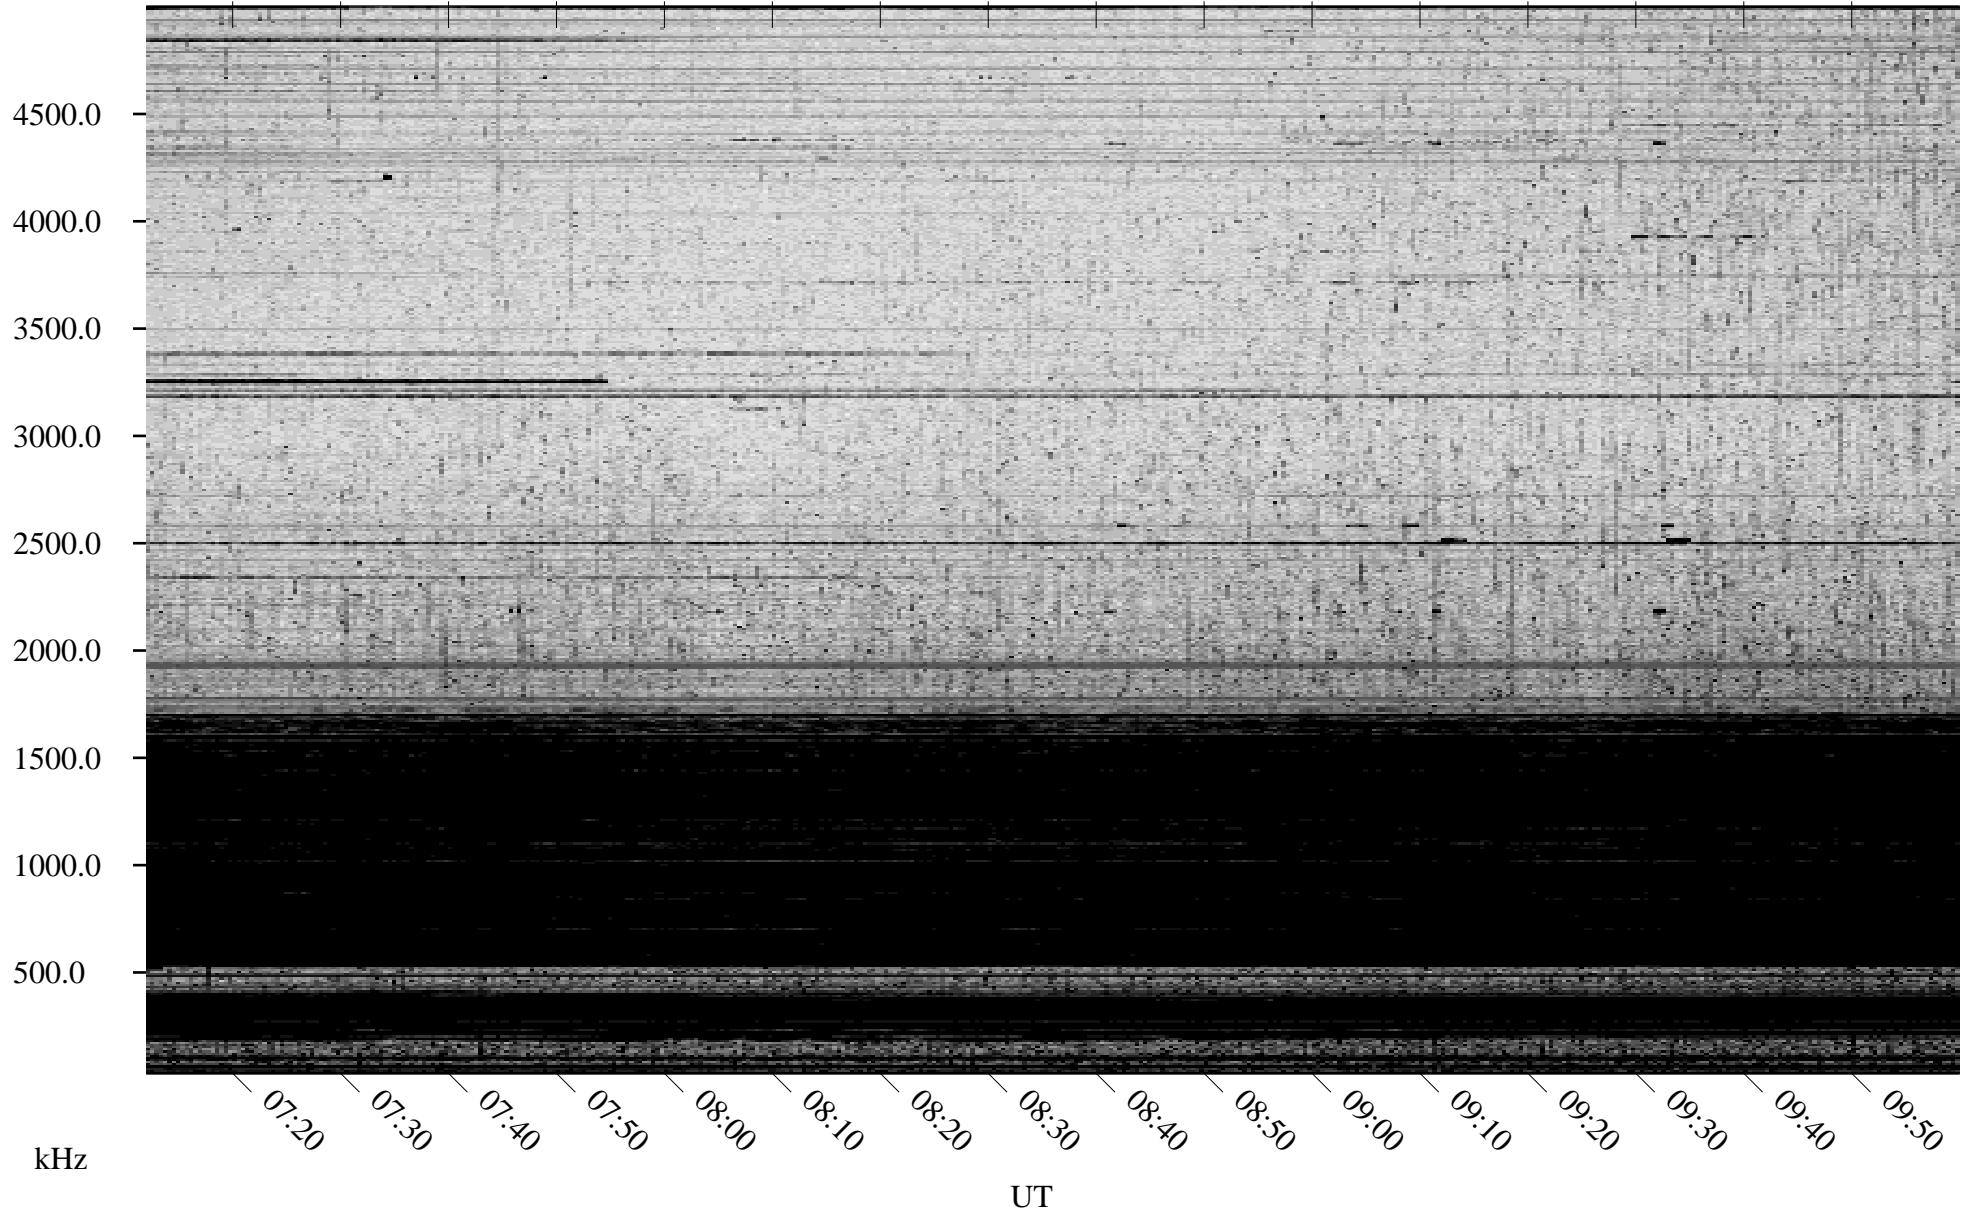

10/18/2007 Churchill, Manitoba

Linear Scale Black = 161 White = 15

ch072911.r00SUm max_12

Page 1

10/18/2007 Churchill, Manitoba

Linear Scale Black = 161 White = 15

ch072911.r00SUm max_12

Page 2

10/19/2007 Churchill, Manitoba

Linear Scale Black = 161 White = 15

ch072911.r00SUm max_12

Page 3

10/19/2007 Churchill, Manitoba

Linear Scale Black = 161 White = 15

ch072911.r00SUm max_12

Page 4

10/19/2007 Churchill, Manitoba

Linear Scale Black = 161 White = 15

ch072911.r00SUm max_12

Page 5

10/19/2007 Churchill, Manitoba

Linear Scale Black = 161 White = 15

ch072911.r00SUm max_12

Page 6

10/19/2007 Churchill, Manitoba

Linear Scale Black = 161 White = 15

ch072911.r00SUm max_12

Page 7

10/19/2007 Churchill, Manitoba

Linear Scale Black = 161 White = 15

ch072911.r00SUm max_12