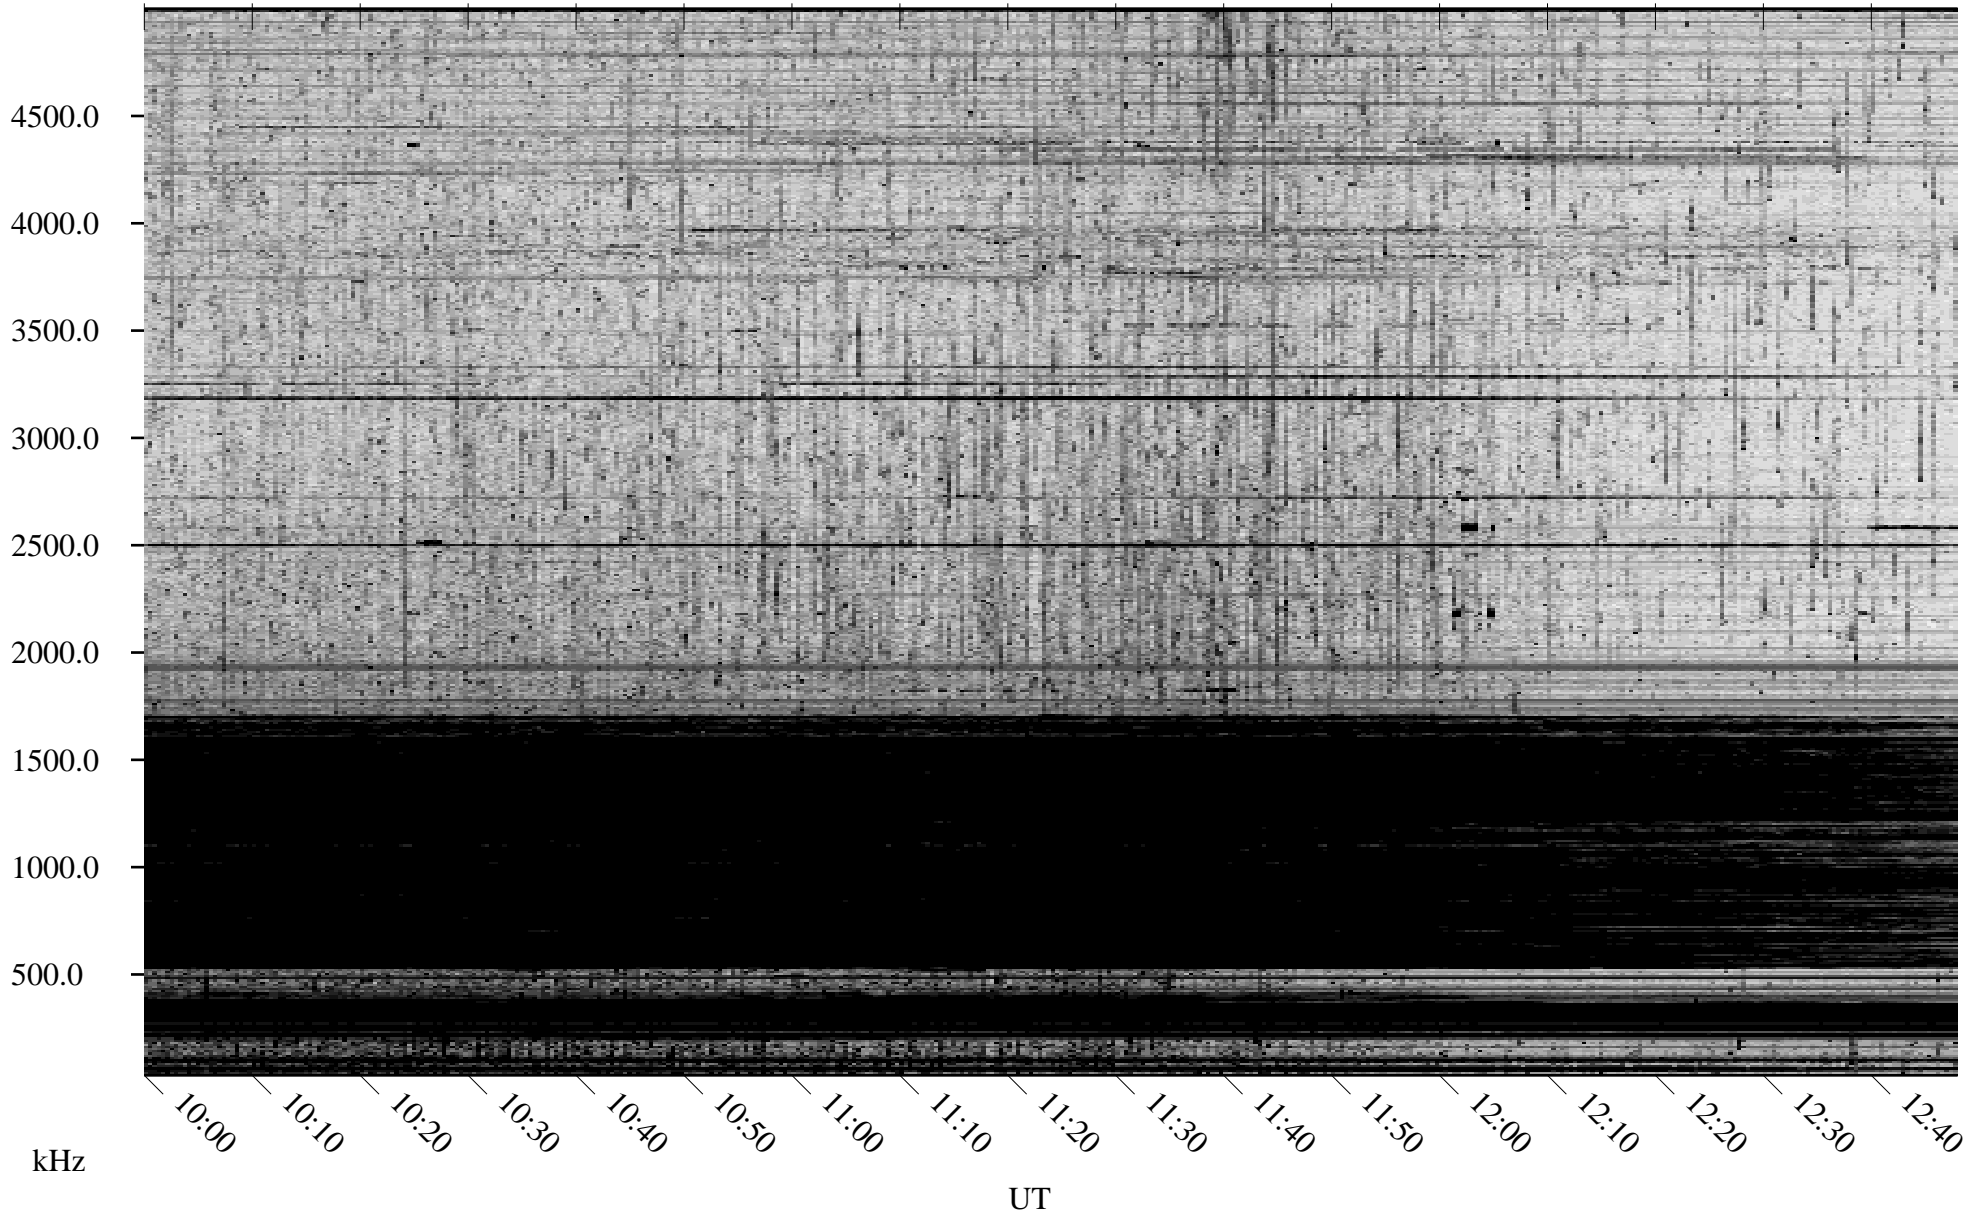

10/19/2007 Churchill, Manitoba

Linear Scale Black = 161 White = 15

ch072911.r00SUm max_12

Page 3

10/19/2007 Churchill, Manitoba

Linear Scale Black = 161 White = 15

ch072911.r00SUm max_12

Page 4

10/19/2007 Churchill, Manitoba

Linear Scale Black = 161 White = 15

ch072911.r00SUm max_12

Page 5

10/19/2007 Churchill, Manitoba

Linear Scale Black = 161 White = 15

ch072911.r00SUm max_12

Page 6

10/19/2007 Churchill, Manitoba

Linear Scale Black = 161 White = 15

ch072911.r00SUm max_12

Page 7

10/19/2007 Churchill, Manitoba

Linear Scale Black = 161 White = 15

ch072911.r00SUm max_12