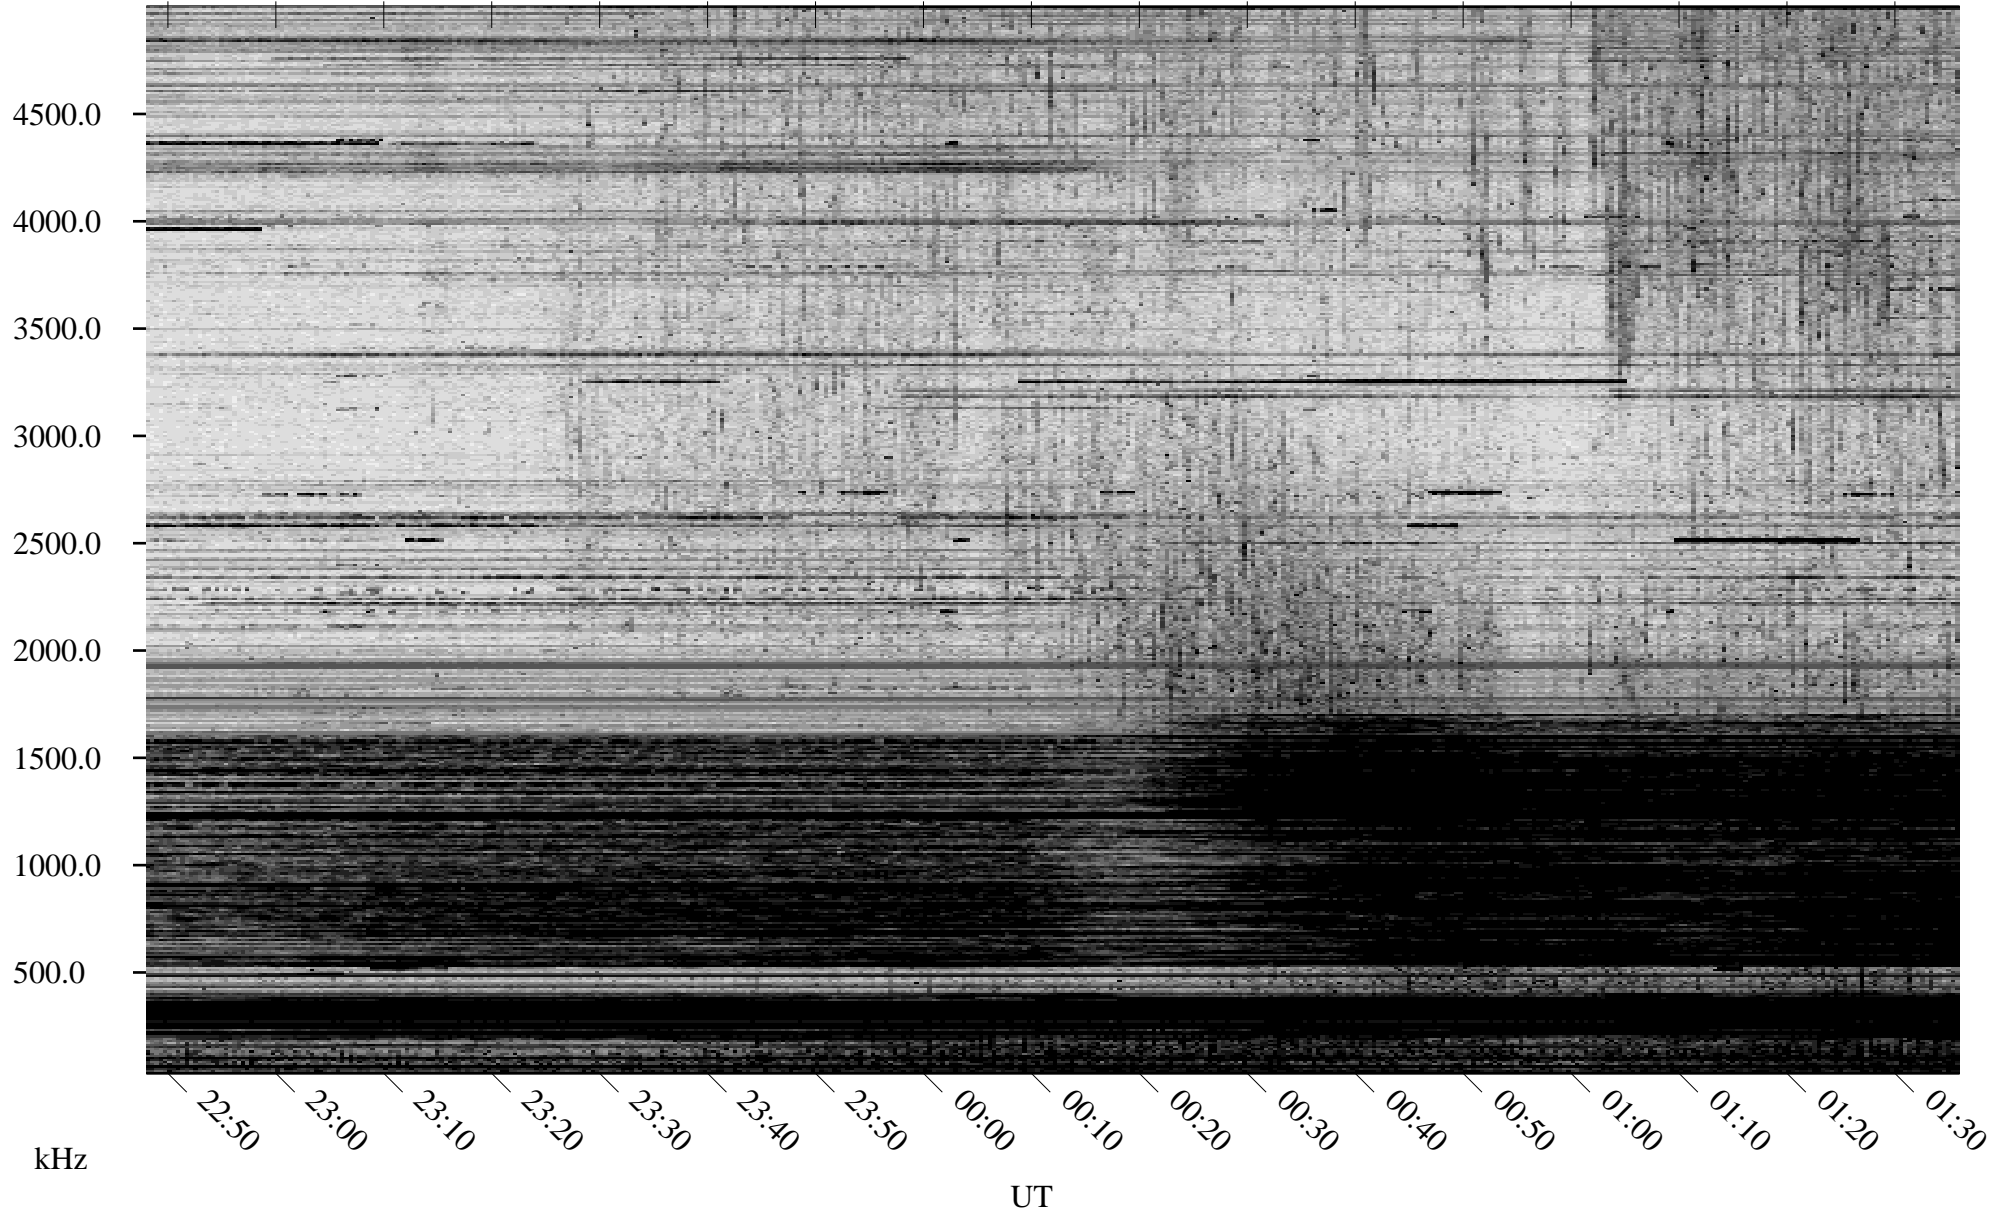

10/18/2007 Churchill, Manitoba

Linear Scale Black = 161 White = 15

ch072911.r00SUm max_12

Page 1

10/18/2007 Churchill, Manitoba

Linear Scale Black = 161 White = 15

ch072911.r00SUm max_12

Page 2

10/19/2007 Churchill, Manitoba

Linear Scale Black = 161 White = 15

ch072911.r00SUm max_12

Page 3

10/19/2007 Churchill, Manitoba

Linear Scale Black = 161 White = 15

ch072911.r00SUm max_12

Page 4

10/19/2007 Churchill, Manitoba

Linear Scale Black = 161 White = 15

ch072911.r00SUm max_12

Page 5

10/19/2007 Churchill, Manitoba

Linear Scale Black = 161 White = 15

ch072911.r00SUm max_12

Page 6

10/19/2007 Churchill, Manitoba

Linear Scale Black = 161 White = 15

ch072911.r00SUm max_12

Page 7

10/19/2007 Churchill, Manitoba

Linear Scale Black = 161 White = 15

ch072911.r00SUm max_12