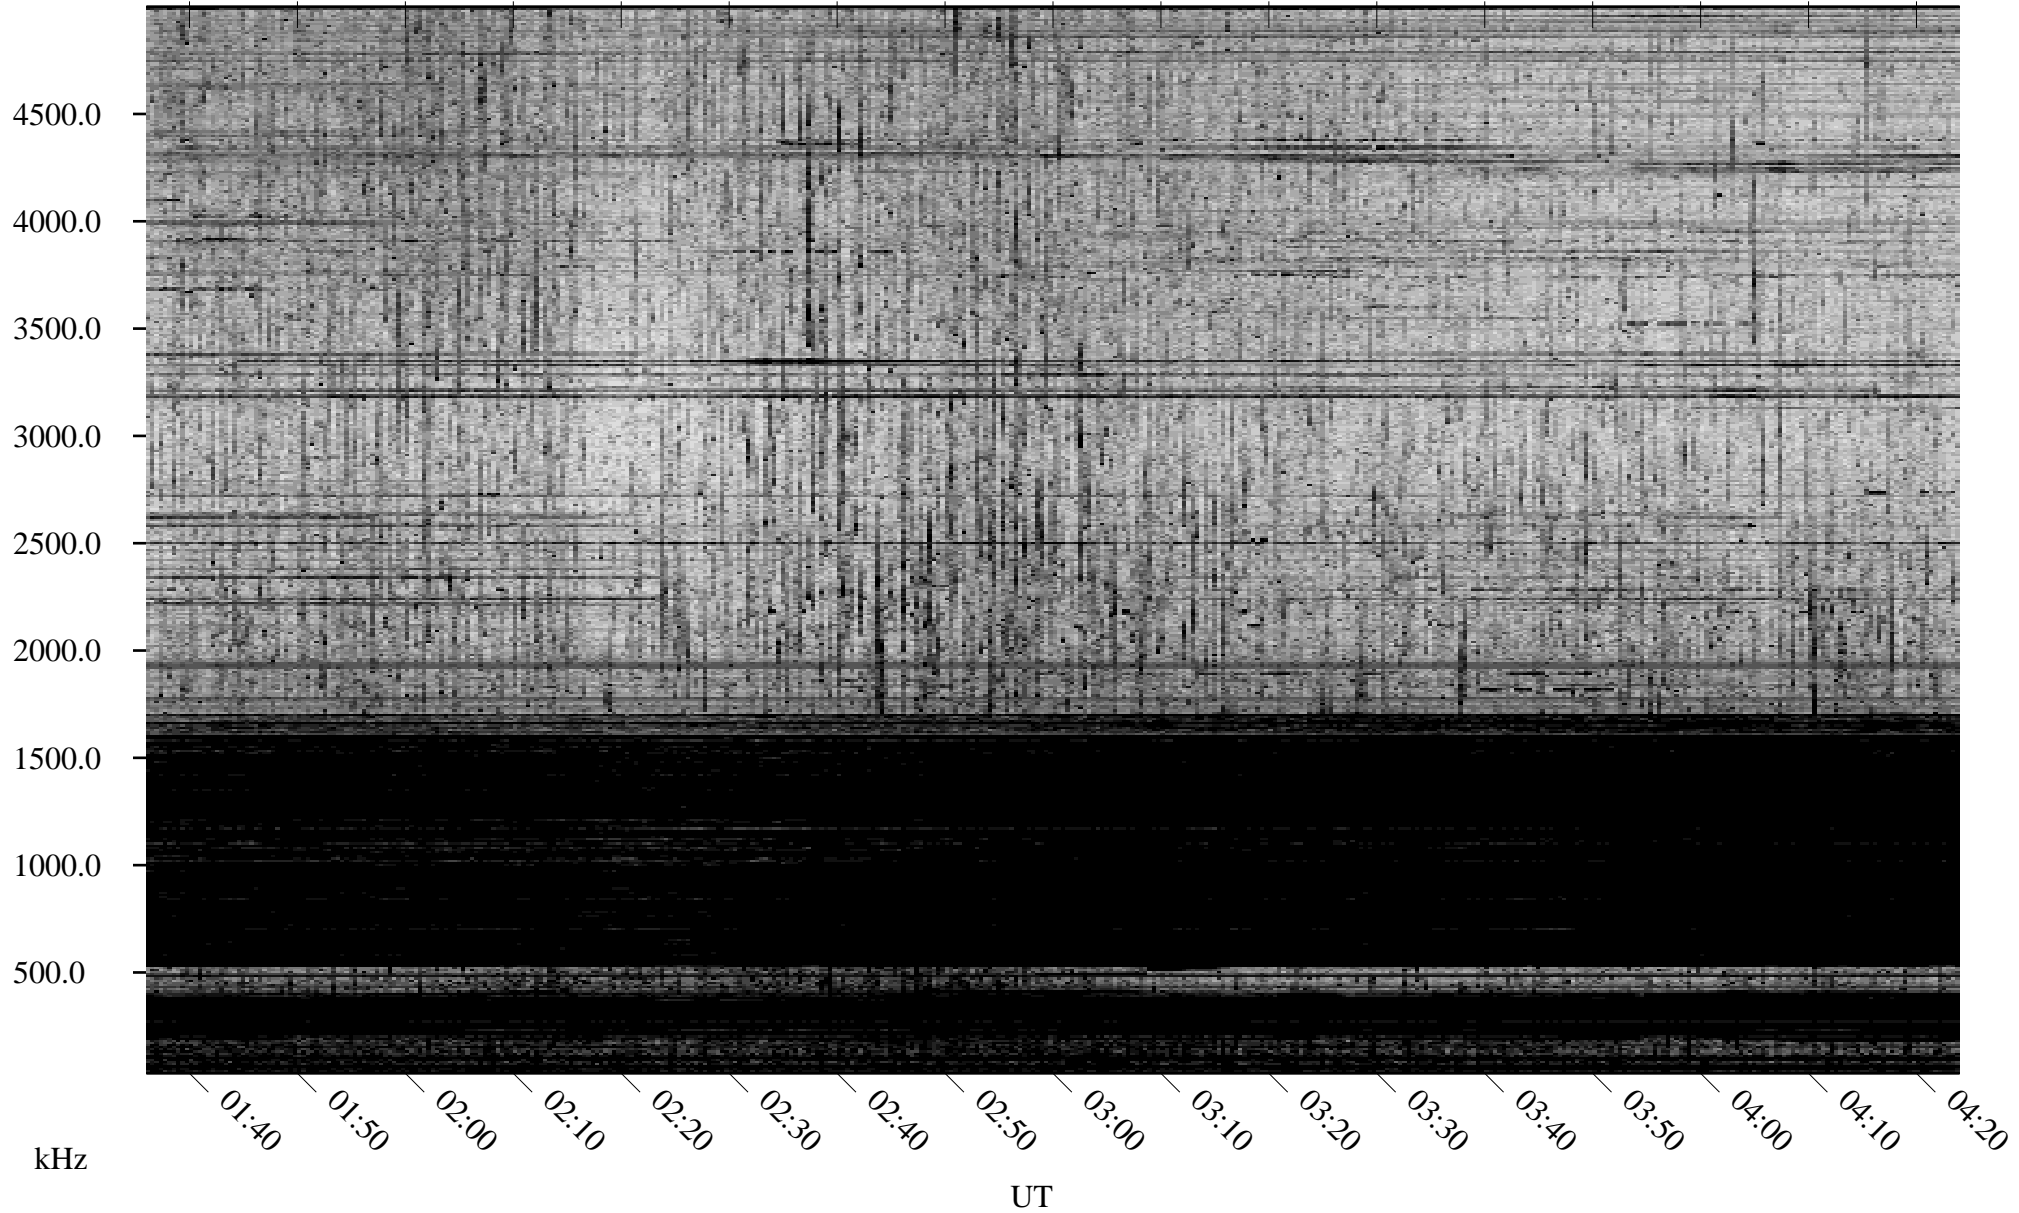

10/18/2007 Churchill, Manitoba

Linear Scale Black = 161 White = 15

ch072911.r00SUm max_12

Page 1

10/18/2007 Churchill, Manitoba

Linear Scale Black = 161 White = 15

ch072911.r00SUm max_12

Page 2

10/19/2007 Churchill, Manitoba

Linear Scale Black = 161 White = 15

ch072911.r00SUm max_12

Page 3

10/19/2007 Churchill, Manitoba

Linear Scale Black = 161 White = 15

ch072911.r00SUm max_12

Page 4

10/19/2007 Churchill, Manitoba

Linear Scale Black = 161 White = 15

ch072911.r00SUm max_12

Page 5

10/19/2007 Churchill, Manitoba

Linear Scale Black = 161 White = 15

ch072911.r00SUm max_12

Page 6

10/19/2007 Churchill, Manitoba

Linear Scale Black = 161 White = 15

ch072911.r00SUm max_12

Page 7

10/19/2007 Churchill, Manitoba

Linear Scale Black = 161 White = 15

ch072911.r00SUm max_12