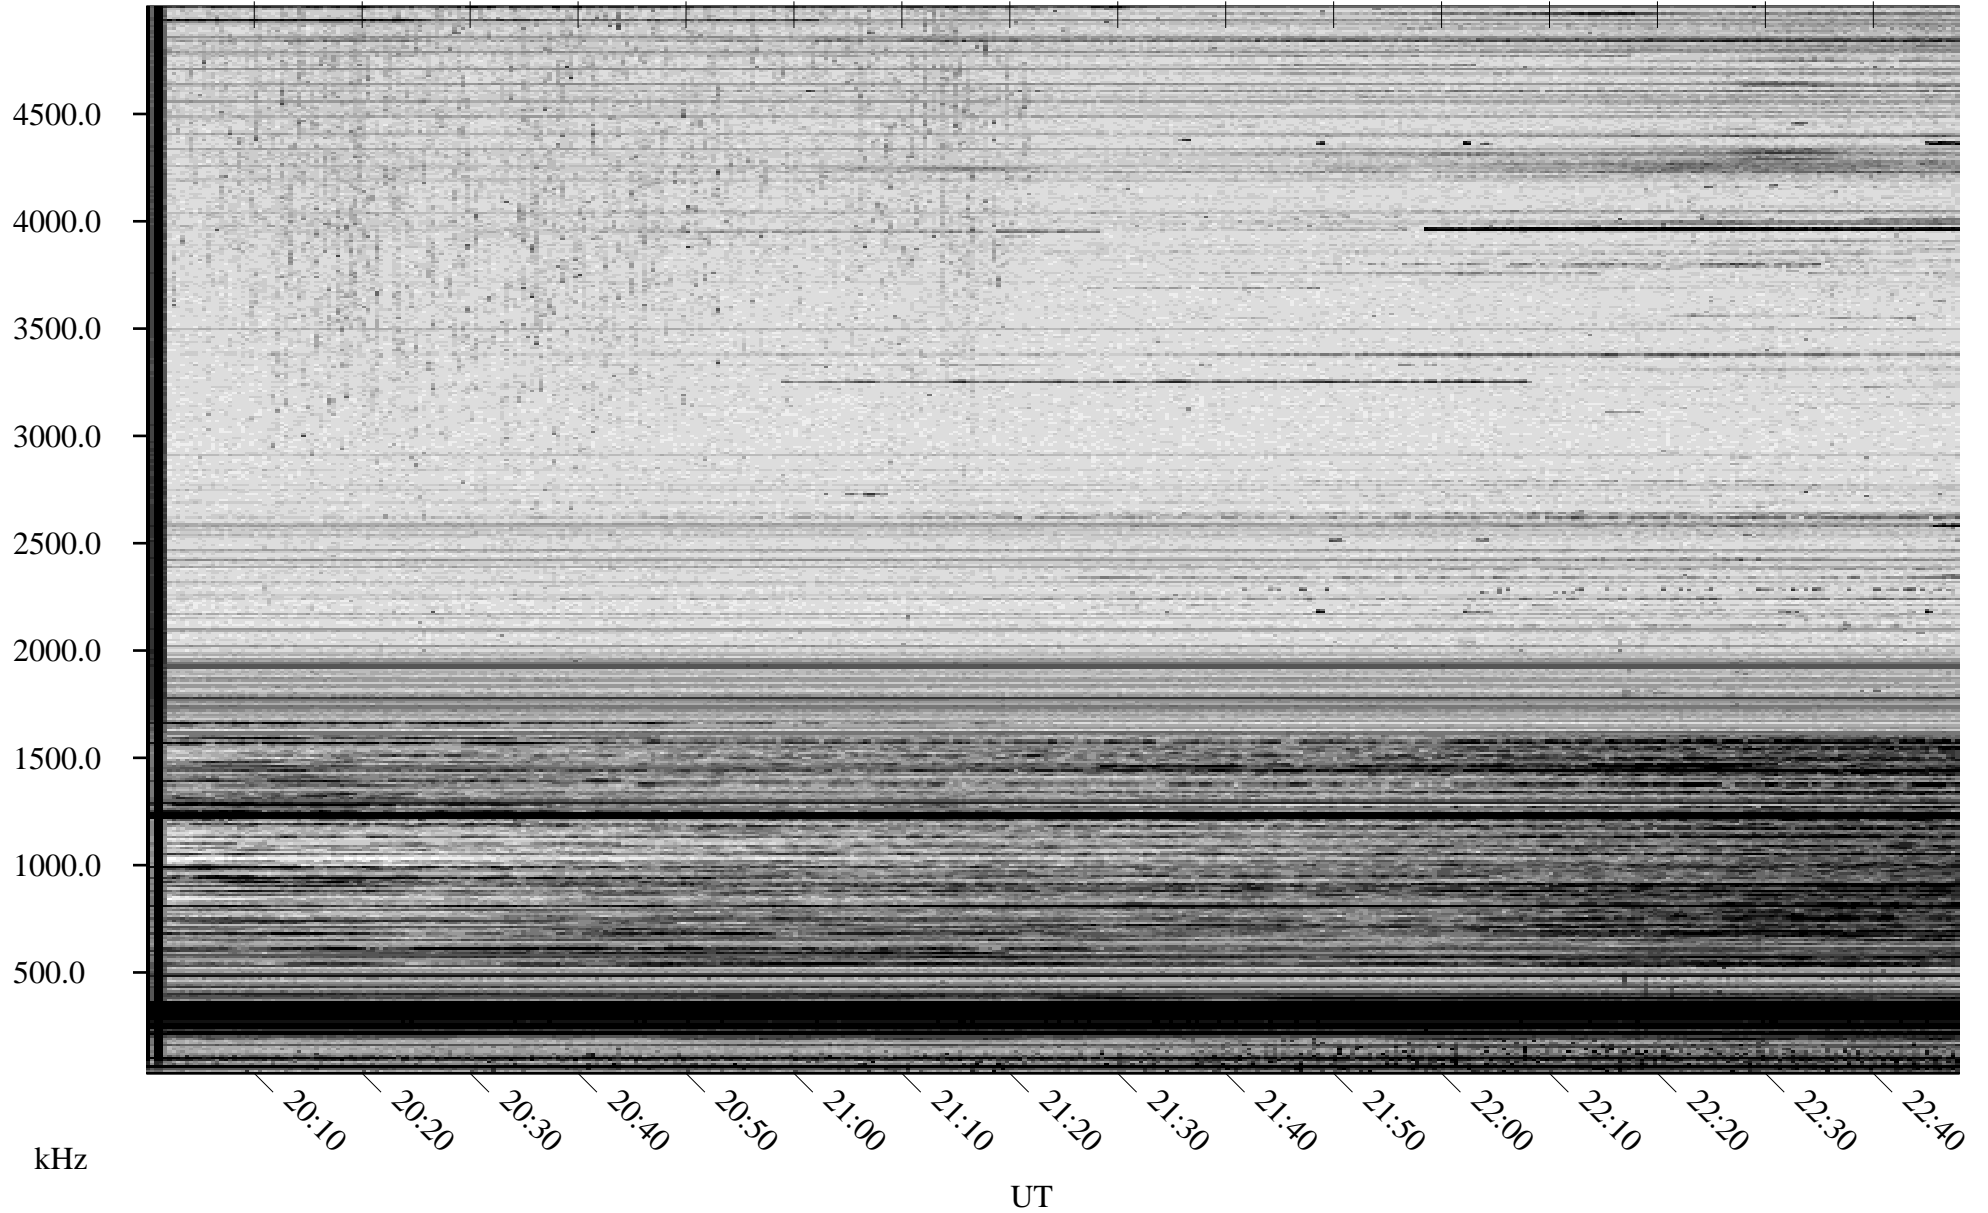

10/18/2007 Churchill, Manitoba

Linear Scale Black = 161 White = 15

ch072911.r00SUm max_12

Page 1

10/18/2007 Churchill, Manitoba

Linear Scale Black = 161 White = 15

ch072911.r00SUm max_12

Page 2

10/19/2007 Churchill, Manitoba

Linear Scale Black = 161 White = 15

ch072911.r00SUm max_12

Page 3

10/19/2007 Churchill, Manitoba

Linear Scale Black = 161 White = 15

ch072911.r00SUm max_12

Page 4

10/19/2007 Churchill, Manitoba

Linear Scale Black = 161 White = 15

ch072911.r00SUm max_12

Page 5

10/19/2007 Churchill, Manitoba

Linear Scale Black = 161 White = 15

ch072911.r00SUm max_12

Page 6

10/19/2007 Churchill, Manitoba

Linear Scale Black = 161 White = 15

ch072911.r00SUm max_12

Page 7

10/19/2007 Churchill, Manitoba

Linear Scale Black = 161 White = 15

ch072911.r00SUm max_12