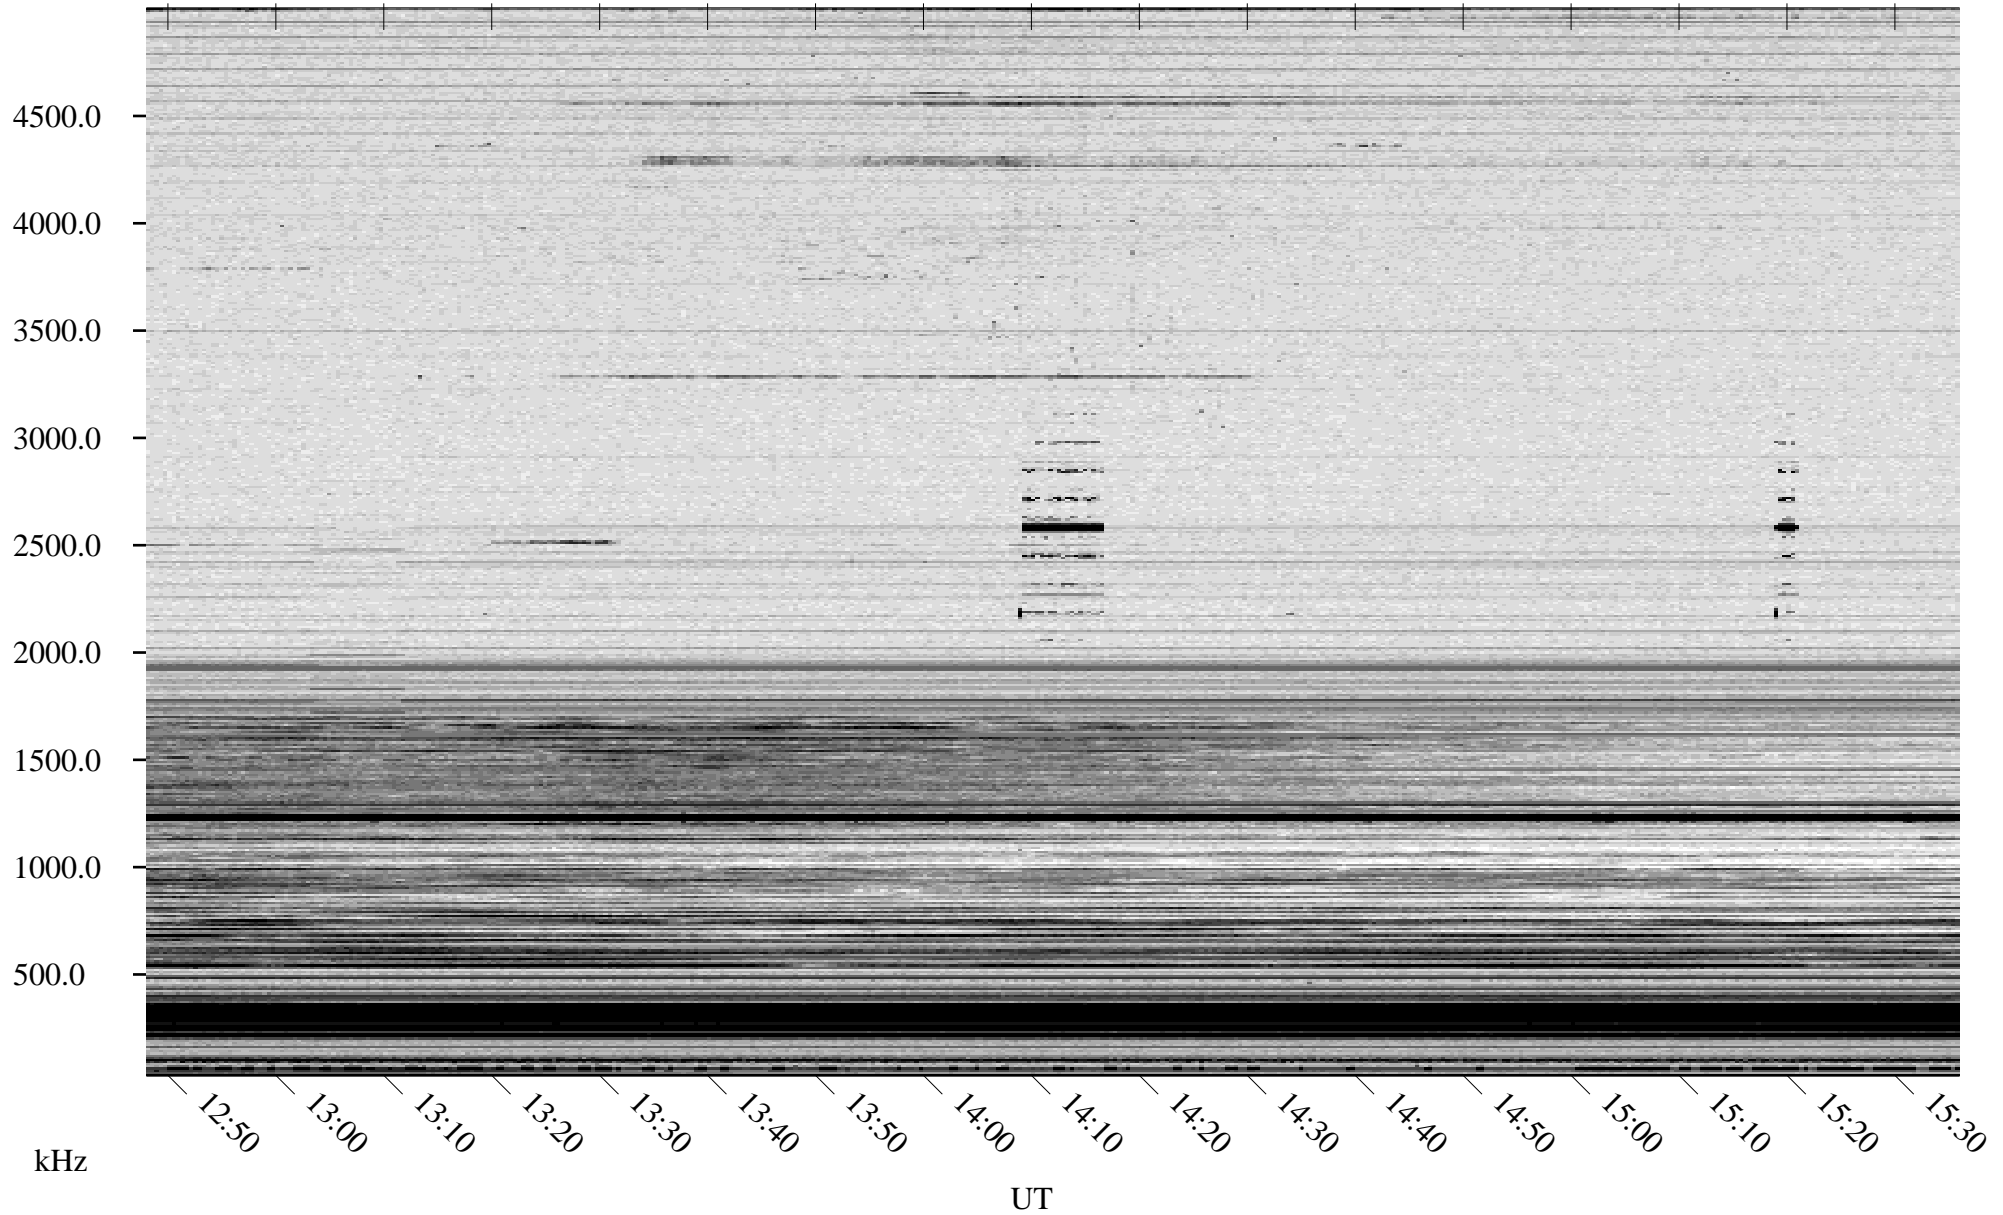

10/19/2007 Churchill, Manitoba

Linear Scale Black = 161 White = 15

ch07292l.r00SUm max_12

Page 1

10/19/2007 Churchill, Manitoba

Linear Scale Black = 161 White = 15

ch07292l.r00SUm max_12

Page 2

10/20/2007 Churchill, Manitoba

Linear Scale Black = 161 White = 15

ch07292l.r00SUm max_12

Page 3

10/20/2007 Churchill, Manitoba

Linear Scale Black = 161 White = 15

ch07292l.r00SUm max_12

Page 4

10/20/2007 Churchill, Manitoba

Linear Scale Black = 161 White = 15

ch07292l.r00SUm max_12

Page 5

10/20/2007 Churchill, Manitoba

Linear Scale Black = 161 White = 15

ch07292l.r00SUm max_12

Page 6

10/20/2007 Churchill, Manitoba

Linear Scale Black = 161 White = 15

ch07292l.r00SUm max_12

Page 7

10/20/2007 Churchill, Manitoba

Linear Scale Black = 161 White = 15

ch07292l.r00SUm max_12

Page 8