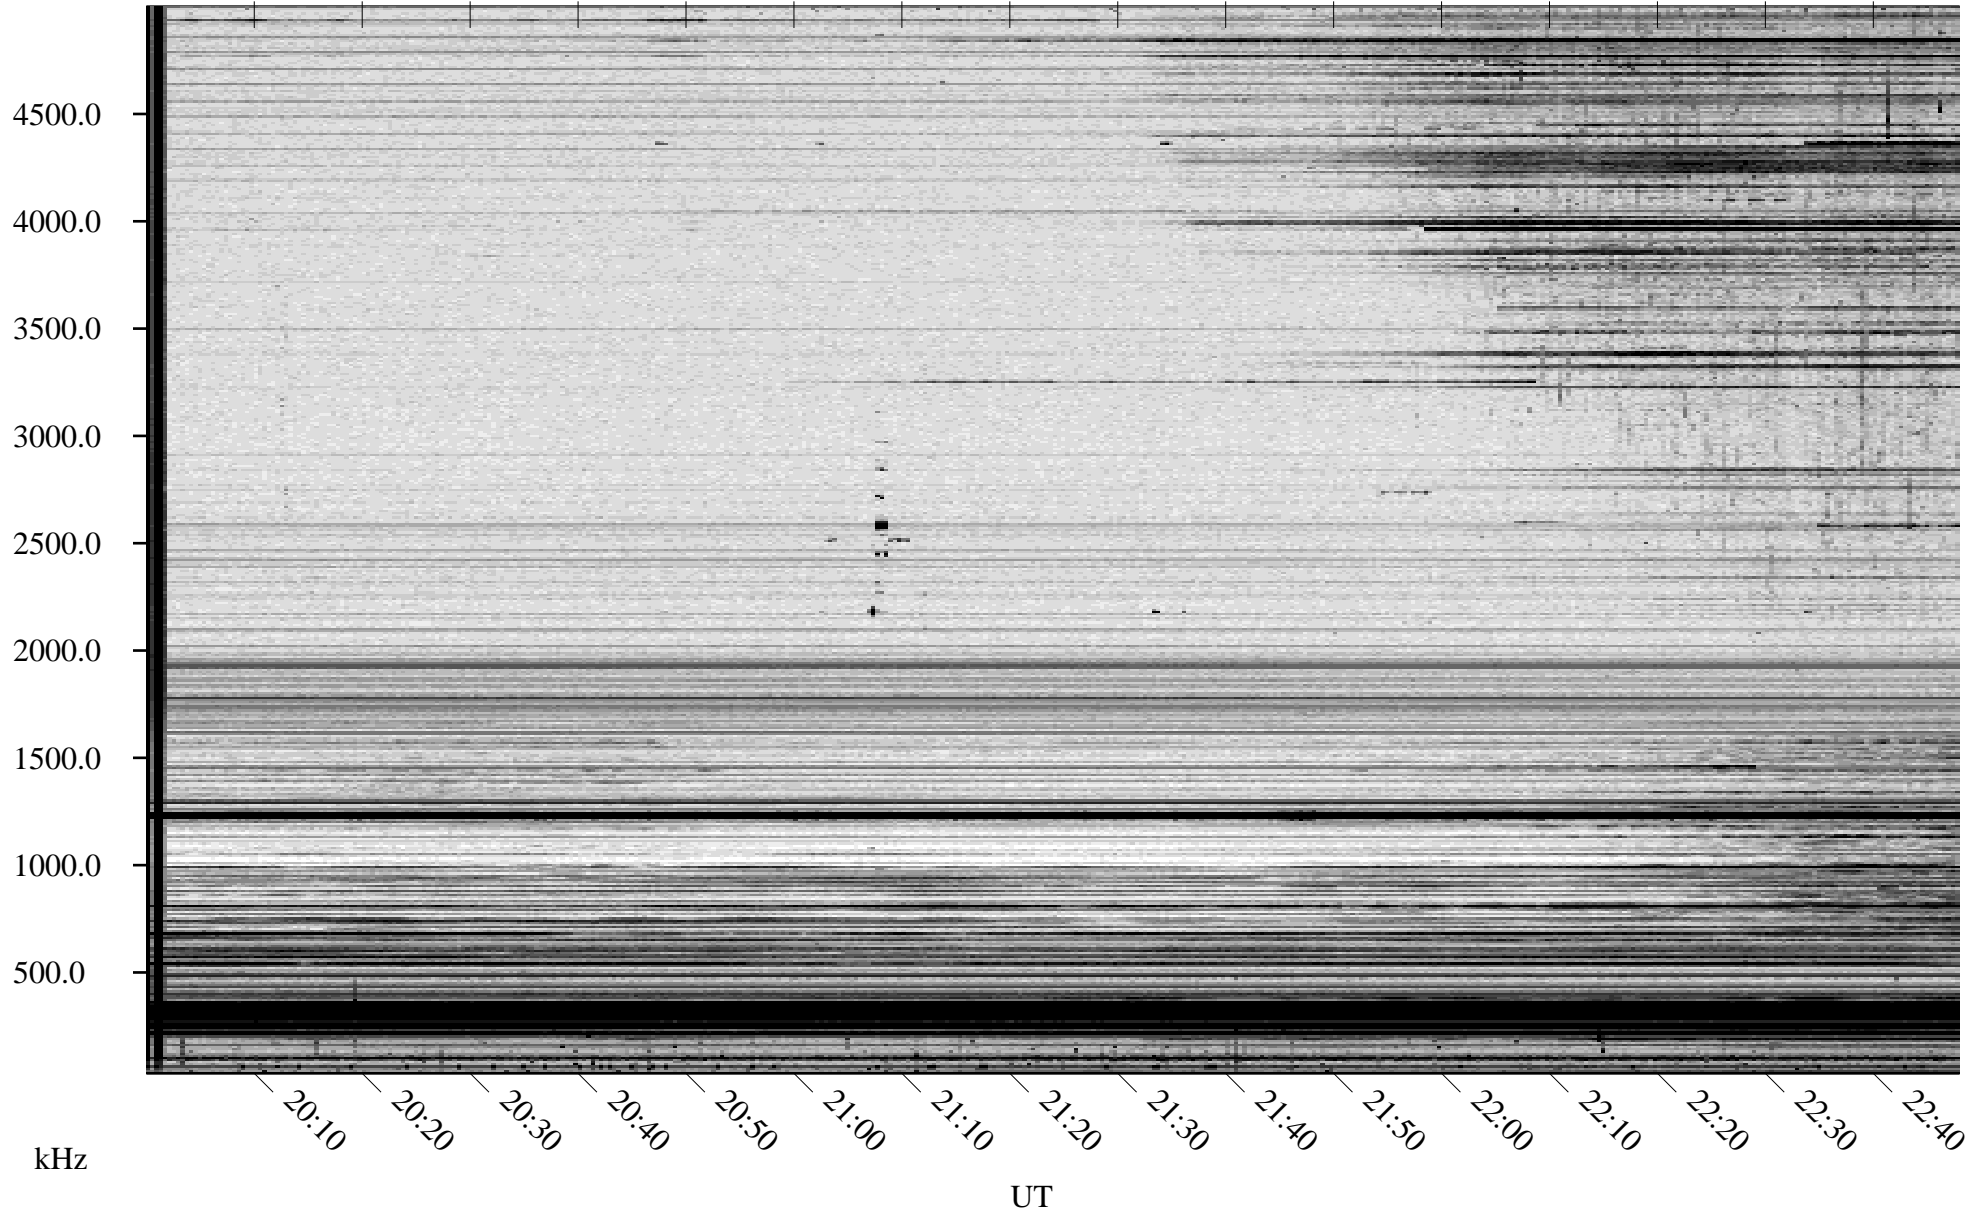

10/19/2007 Churchill, Manitoba

Linear Scale Black = 161 White = 15

ch07292l.r00SUm max_12

Page 1

10/19/2007 Churchill, Manitoba

Linear Scale Black = 161 White = 15

ch07292l.r00SUm max_12

Page 2

10/20/2007 Churchill, Manitoba

Linear Scale Black = 161 White = 15

ch07292l.r00SUm max_12

Page 3

10/20/2007 Churchill, Manitoba

Linear Scale Black = 161 White = 15

ch07292l.r00SUm max_12

Page 4

10/20/2007 Churchill, Manitoba

Linear Scale Black = 161 White = 15

ch07292l.r00SUm max_12

Page 5

10/20/2007 Churchill, Manitoba

Linear Scale Black = 161 White = 15

ch07292l.r00SUm max_12

Page 6

10/20/2007 Churchill, Manitoba

Linear Scale Black = 161 White = 15

ch07292l.r00SUm max_12

Page 7

10/20/2007 Churchill, Manitoba

Linear Scale Black = 161 White = 15

ch07292l.r00SUm max_12

Page 8