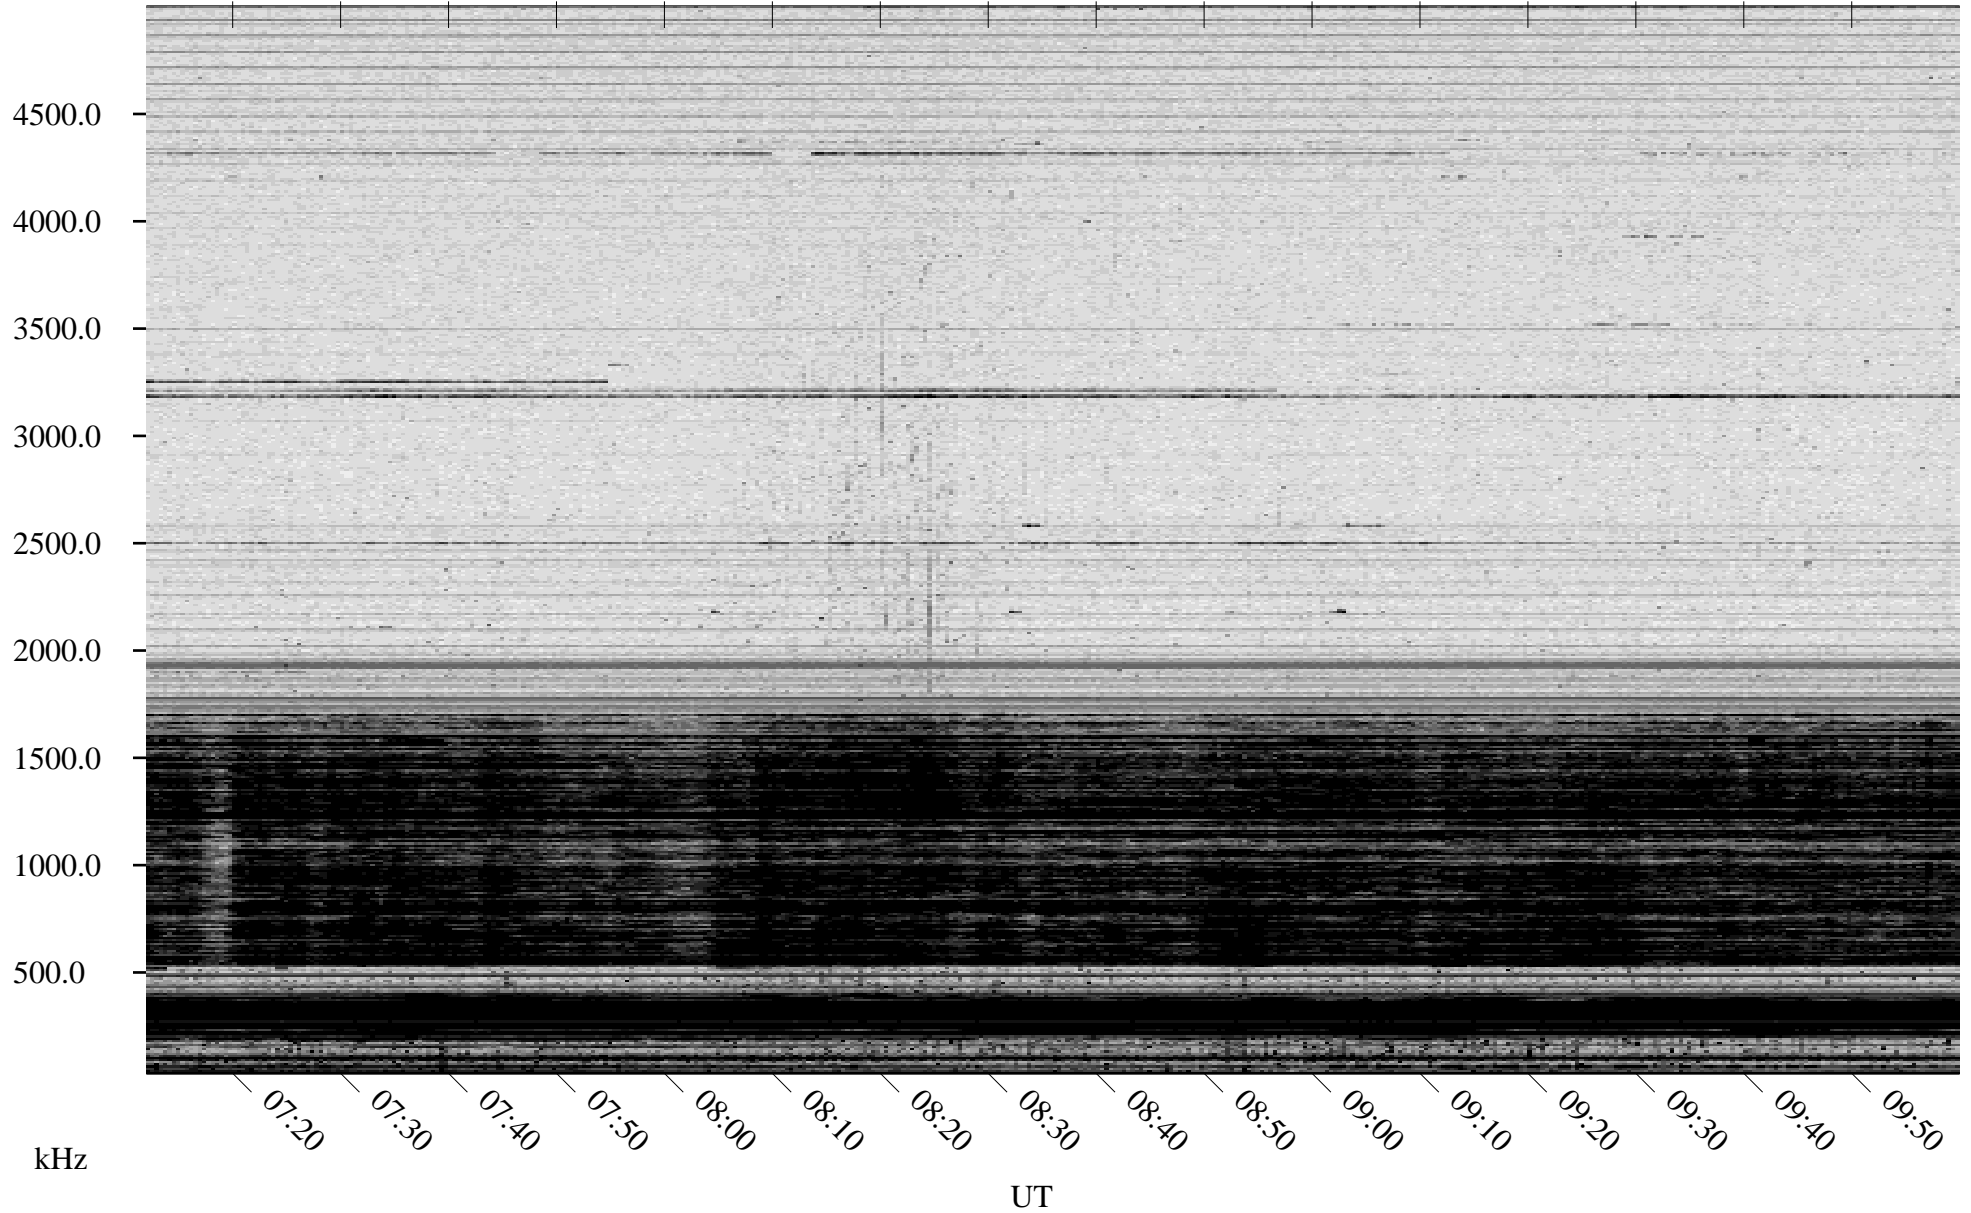

10/19/2007 Churchill, Manitoba

Linear Scale Black = 161 White = 15

ch07292l.r00SUm max_12

Page 1

10/19/2007 Churchill, Manitoba

Linear Scale Black = 161 White = 15

ch07292l.r00SUm max_12

Page 2

10/20/2007 Churchill, Manitoba

Linear Scale Black = 161 White = 15

ch07292l.r00SUm max_12

Page 3

10/20/2007 Churchill, Manitoba

Linear Scale Black = 161 White = 15

ch07292l.r00SUm max_12

Page 4

10/20/2007 Churchill, Manitoba

Linear Scale Black = 161 White = 15

ch07292l.r00SUm max_12

Page 5

10/20/2007 Churchill, Manitoba

Linear Scale Black = 161 White = 15

ch07292l.r00SUm max_12

Page 6

10/20/2007 Churchill, Manitoba

Linear Scale Black = 161 White = 15

ch07292l.r00SUm max_12

Page 7

10/20/2007 Churchill, Manitoba

Linear Scale Black = 161 White = 15

ch07292l.r00SUm max_12

Page 8