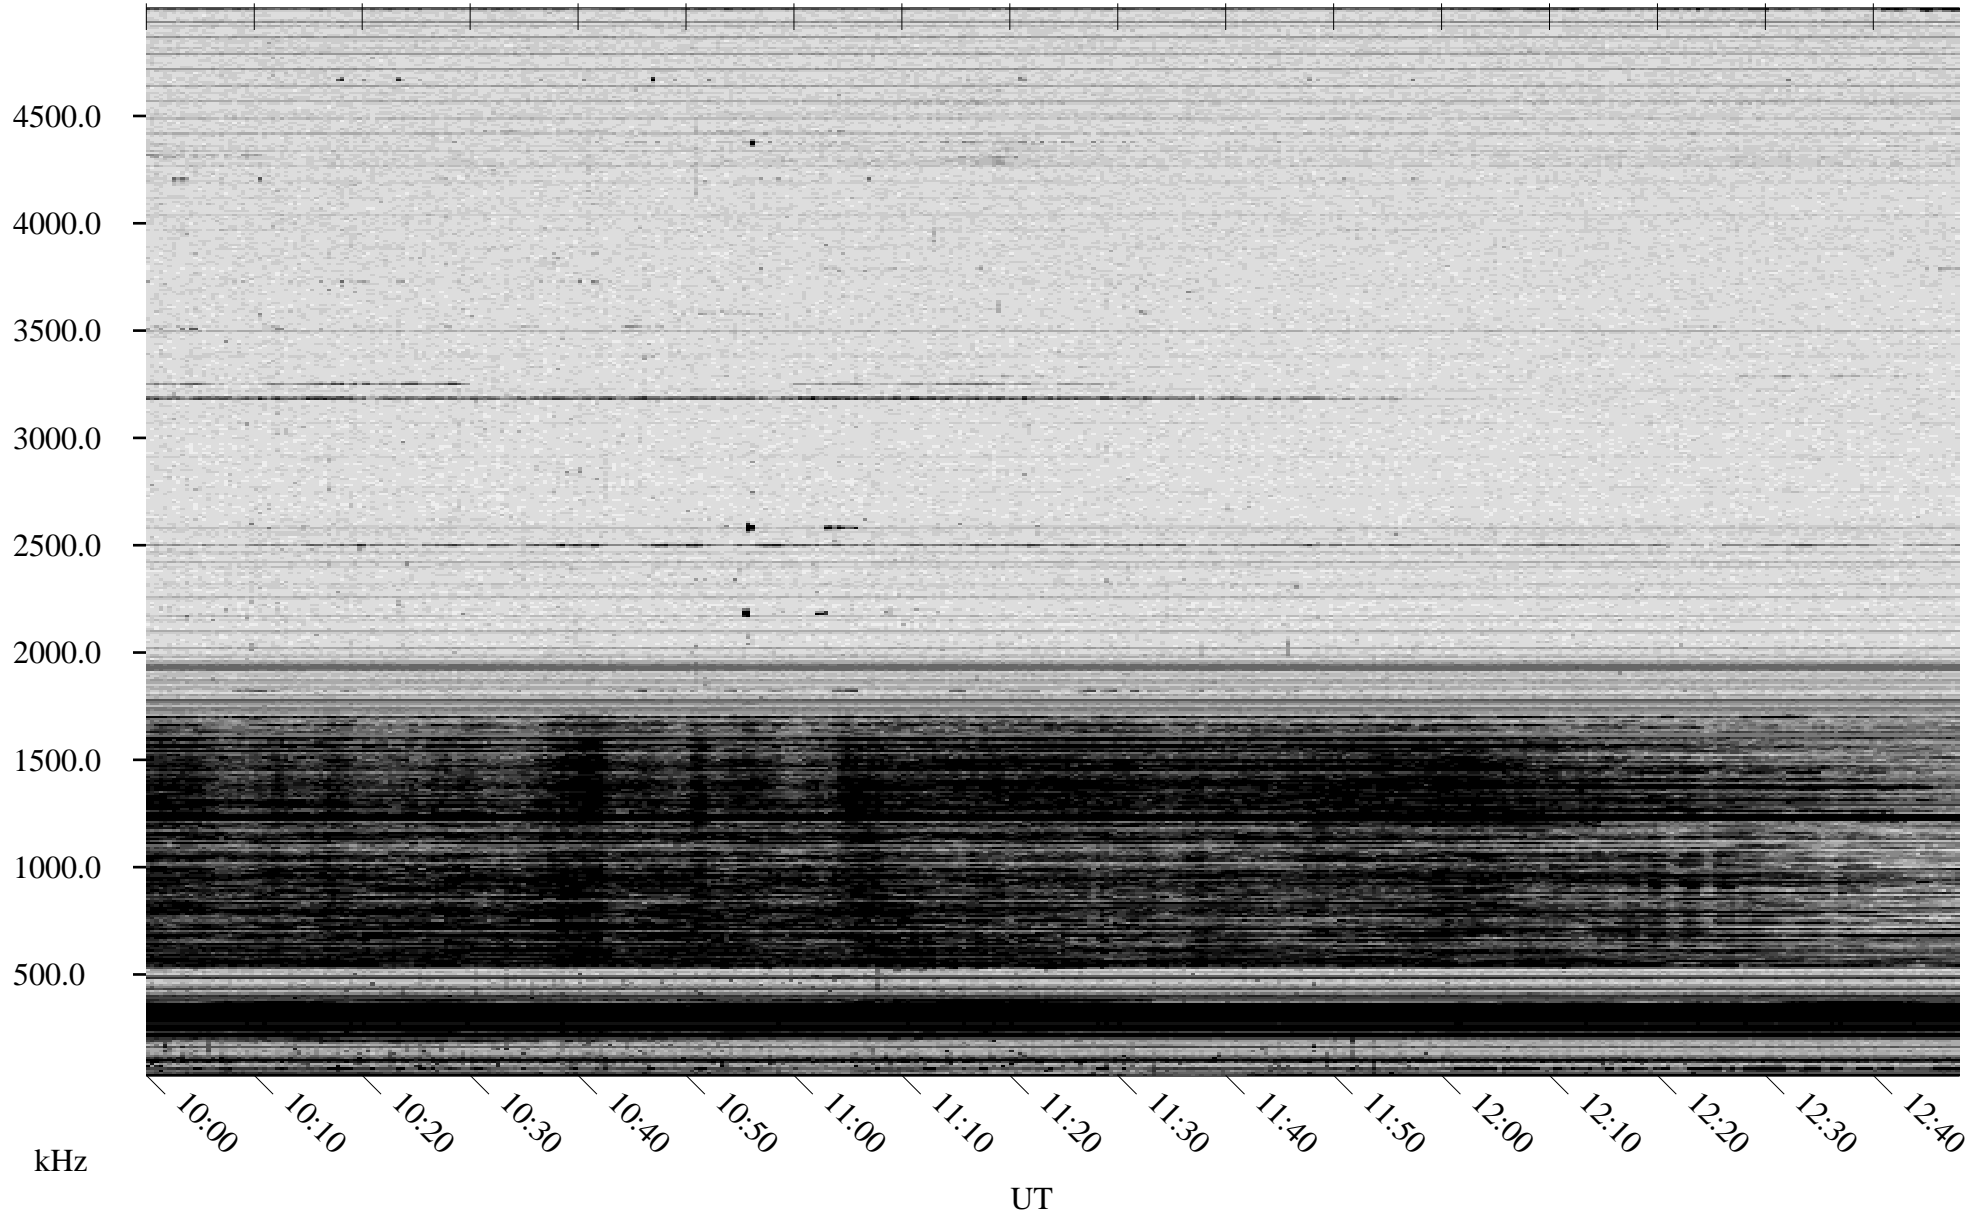

10/19/2007 Churchill, Manitoba

Linear Scale Black = 161 White = 15

ch07292l.r00SUm max_12

Page 1

10/19/2007 Churchill, Manitoba

Linear Scale Black = 161 White = 15

ch07292l.r00SUm max_12

Page 2

10/20/2007 Churchill, Manitoba

Linear Scale Black = 161 White = 15

ch07292l.r00SUm max_12

Page 3

10/20/2007 Churchill, Manitoba

Linear Scale Black = 161 White = 15

ch07292l.r00SUm max_12

Page 4

10/20/2007 Churchill, Manitoba

Linear Scale Black = 161 White = 15

ch07292l.r00SUm max_12

Page 5

10/20/2007 Churchill, Manitoba

Linear Scale Black = 161 White = 15

ch07292l.r00SUm max_12

Page 6

10/20/2007 Churchill, Manitoba

Linear Scale Black = 161 White = 15

ch07292l.r00SUm max_12

Page 7

10/20/2007 Churchill, Manitoba

Linear Scale Black = 161 White = 15

ch07292l.r00SUm max_12

Page 8