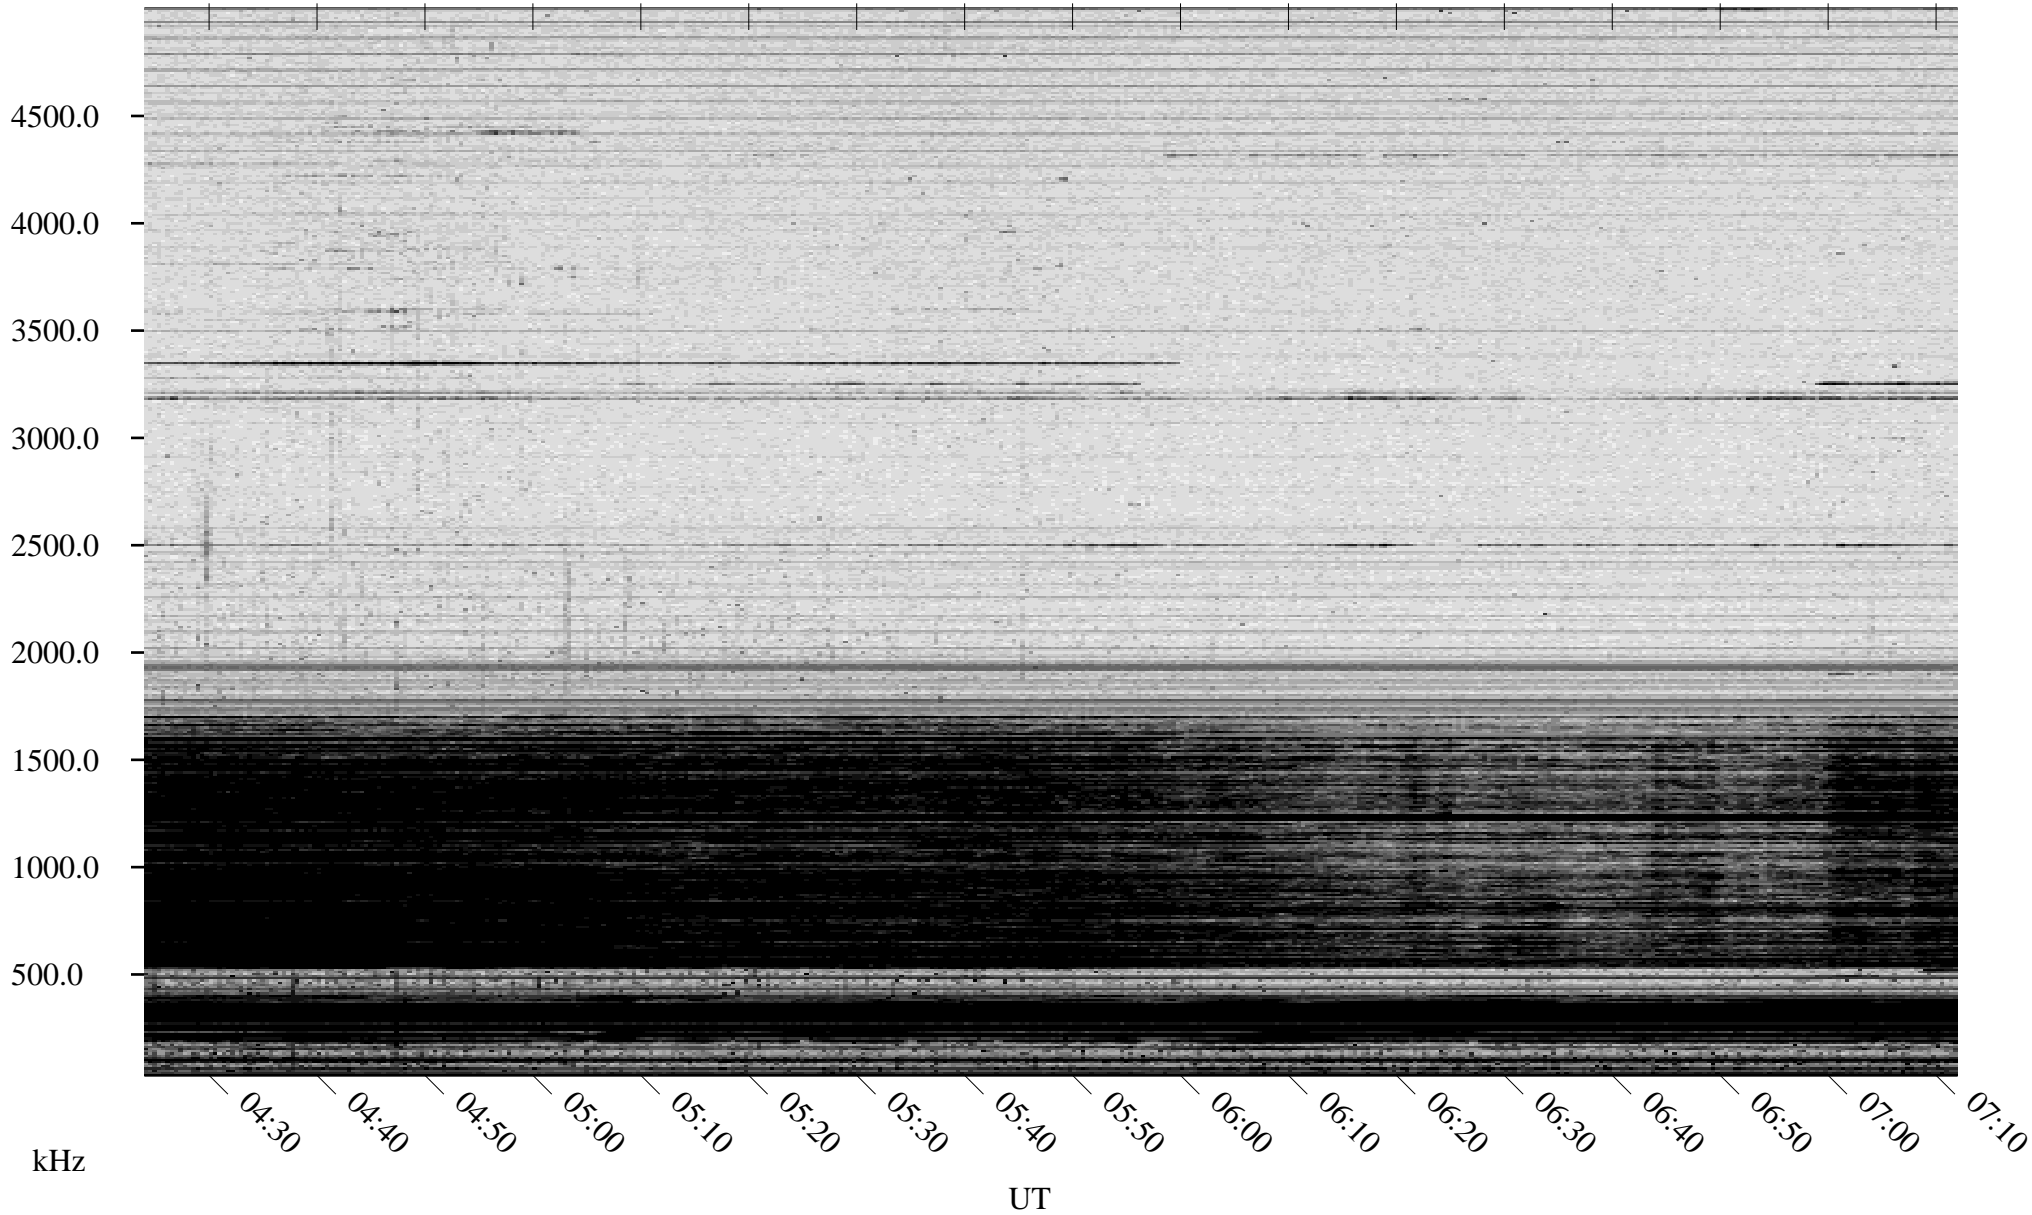

10/19/2007 Churchill, Manitoba

Linear Scale Black = 161 White = 15

ch07292l.r00SUm max_12

Page 1

10/19/2007 Churchill, Manitoba

Linear Scale Black = 161 White = 15

ch07292l.r00SUm max_12

Page 2

10/20/2007 Churchill, Manitoba

Linear Scale Black = 161 White = 15

ch07292l.r00SUm max_12

Page 3

10/20/2007 Churchill, Manitoba

Linear Scale Black = 161 White = 15

ch07292l.r00SUm max_12

Page 4

10/20/2007 Churchill, Manitoba

Linear Scale Black = 161 White = 15

ch07292l.r00SUm max_12

Page 5

10/20/2007 Churchill, Manitoba

Linear Scale Black = 161 White = 15

ch07292l.r00SUm max_12

Page 6

10/20/2007 Churchill, Manitoba

Linear Scale Black = 161 White = 15

ch07292l.r00SUm max_12

Page 7

10/20/2007 Churchill, Manitoba

Linear Scale Black = 161 White = 15

ch07292l.r00SUm max_12

Page 8