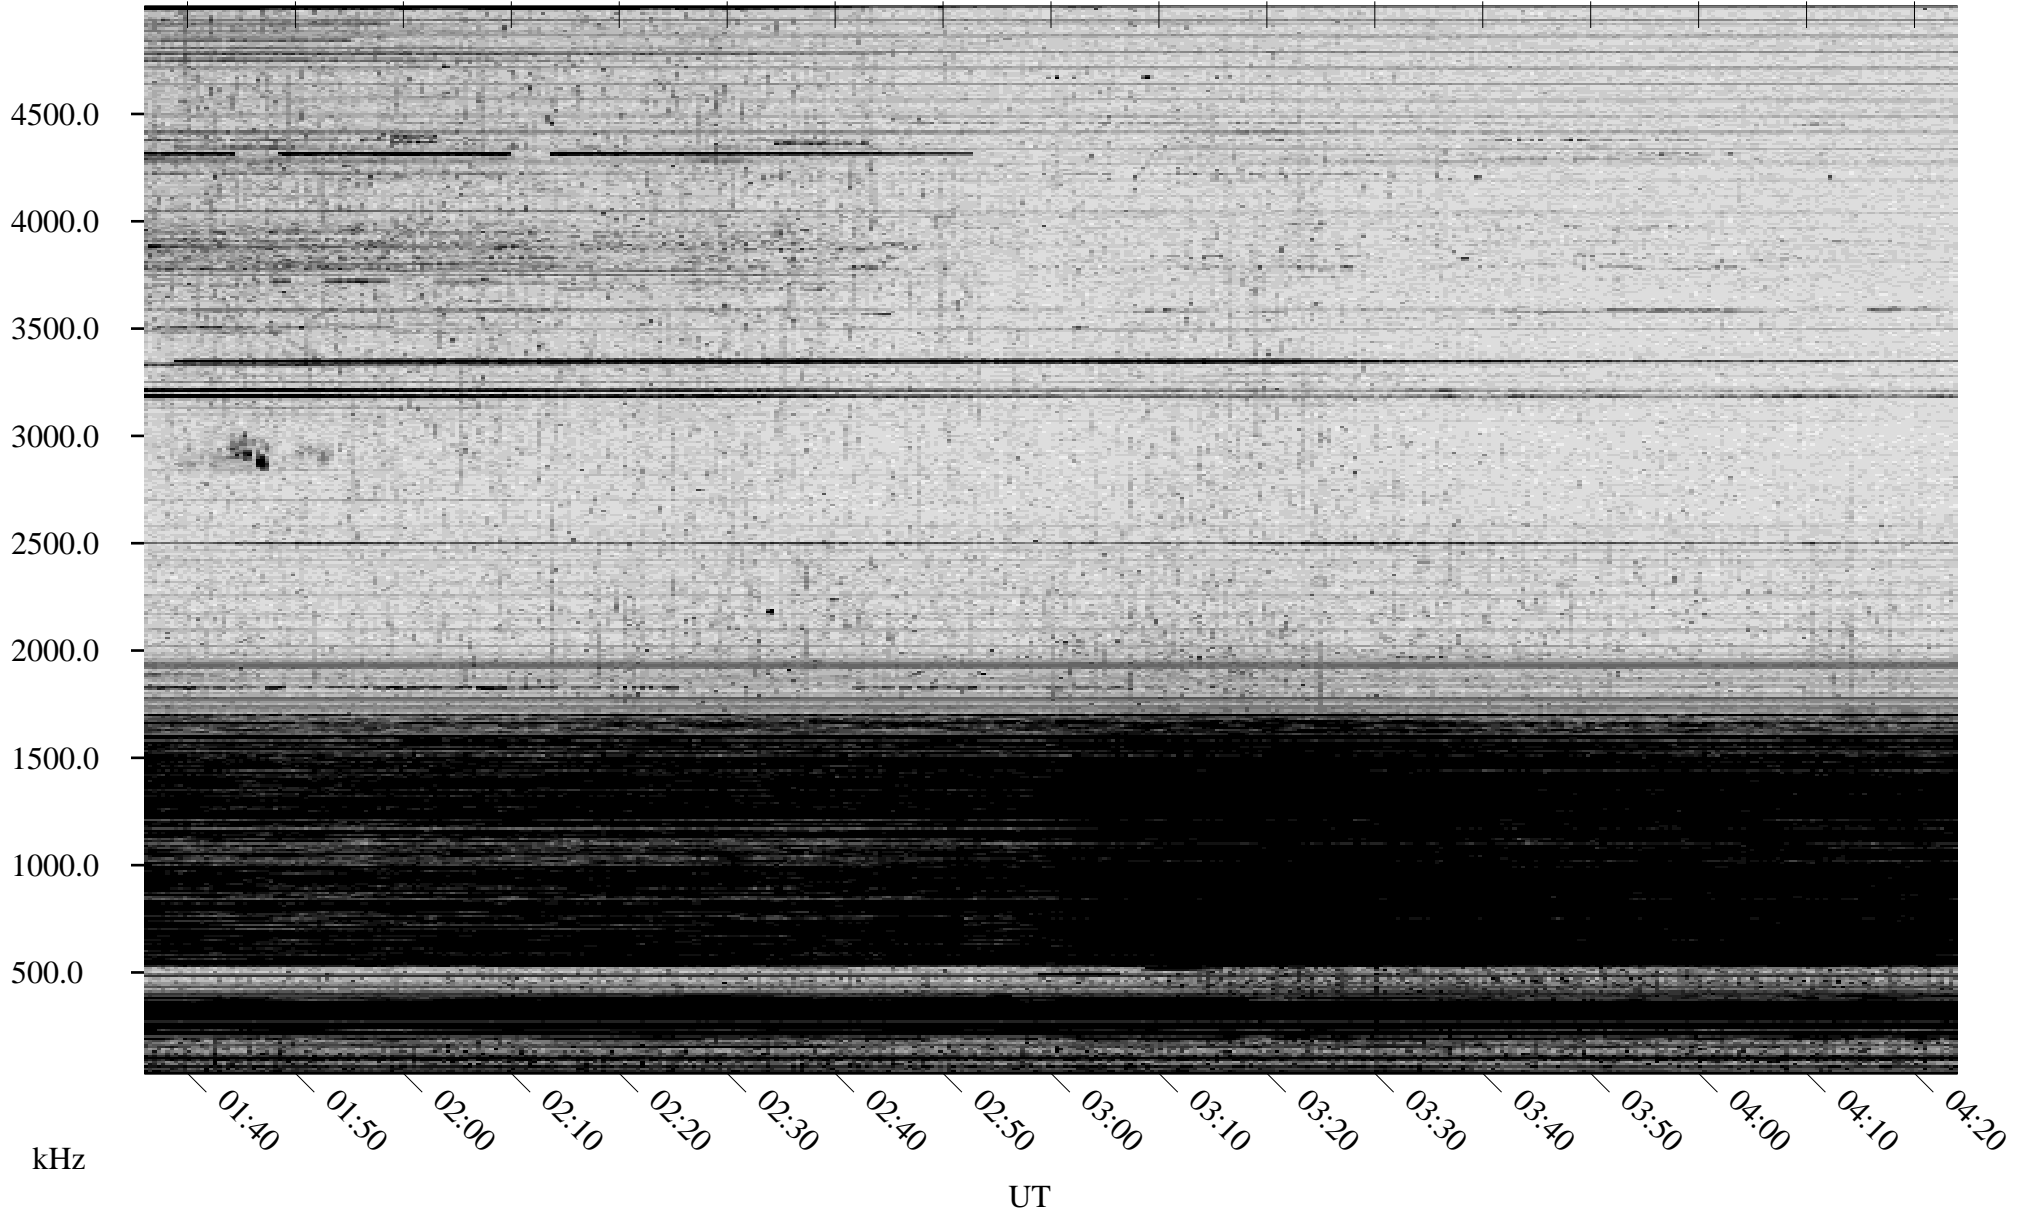

10/19/2007 Churchill, Manitoba

Linear Scale Black = 161 White = 15

ch07292l.r00SUm max_12

Page 1

10/19/2007 Churchill, Manitoba

Linear Scale Black = 161 White = 15

ch07292l.r00SUm max_12

Page 2

10/20/2007 Churchill, Manitoba

Linear Scale Black = 161 White = 15

ch07292l.r00SUm max_12

Page 3

10/20/2007 Churchill, Manitoba

Linear Scale Black = 161 White = 15

ch07292l.r00SUm max_12

Page 4

10/20/2007 Churchill, Manitoba

Linear Scale Black = 161 White = 15

ch07292l.r00SUm max_12

Page 5

10/20/2007 Churchill, Manitoba

Linear Scale Black = 161 White = 15

ch07292l.r00SUm max_12

Page 6

10/20/2007 Churchill, Manitoba

Linear Scale Black = 161 White = 15

ch07292l.r00SUm max_12

Page 7

10/20/2007 Churchill, Manitoba

Linear Scale Black = 161 White = 15

ch07292l.r00SUm max_12

Page 8