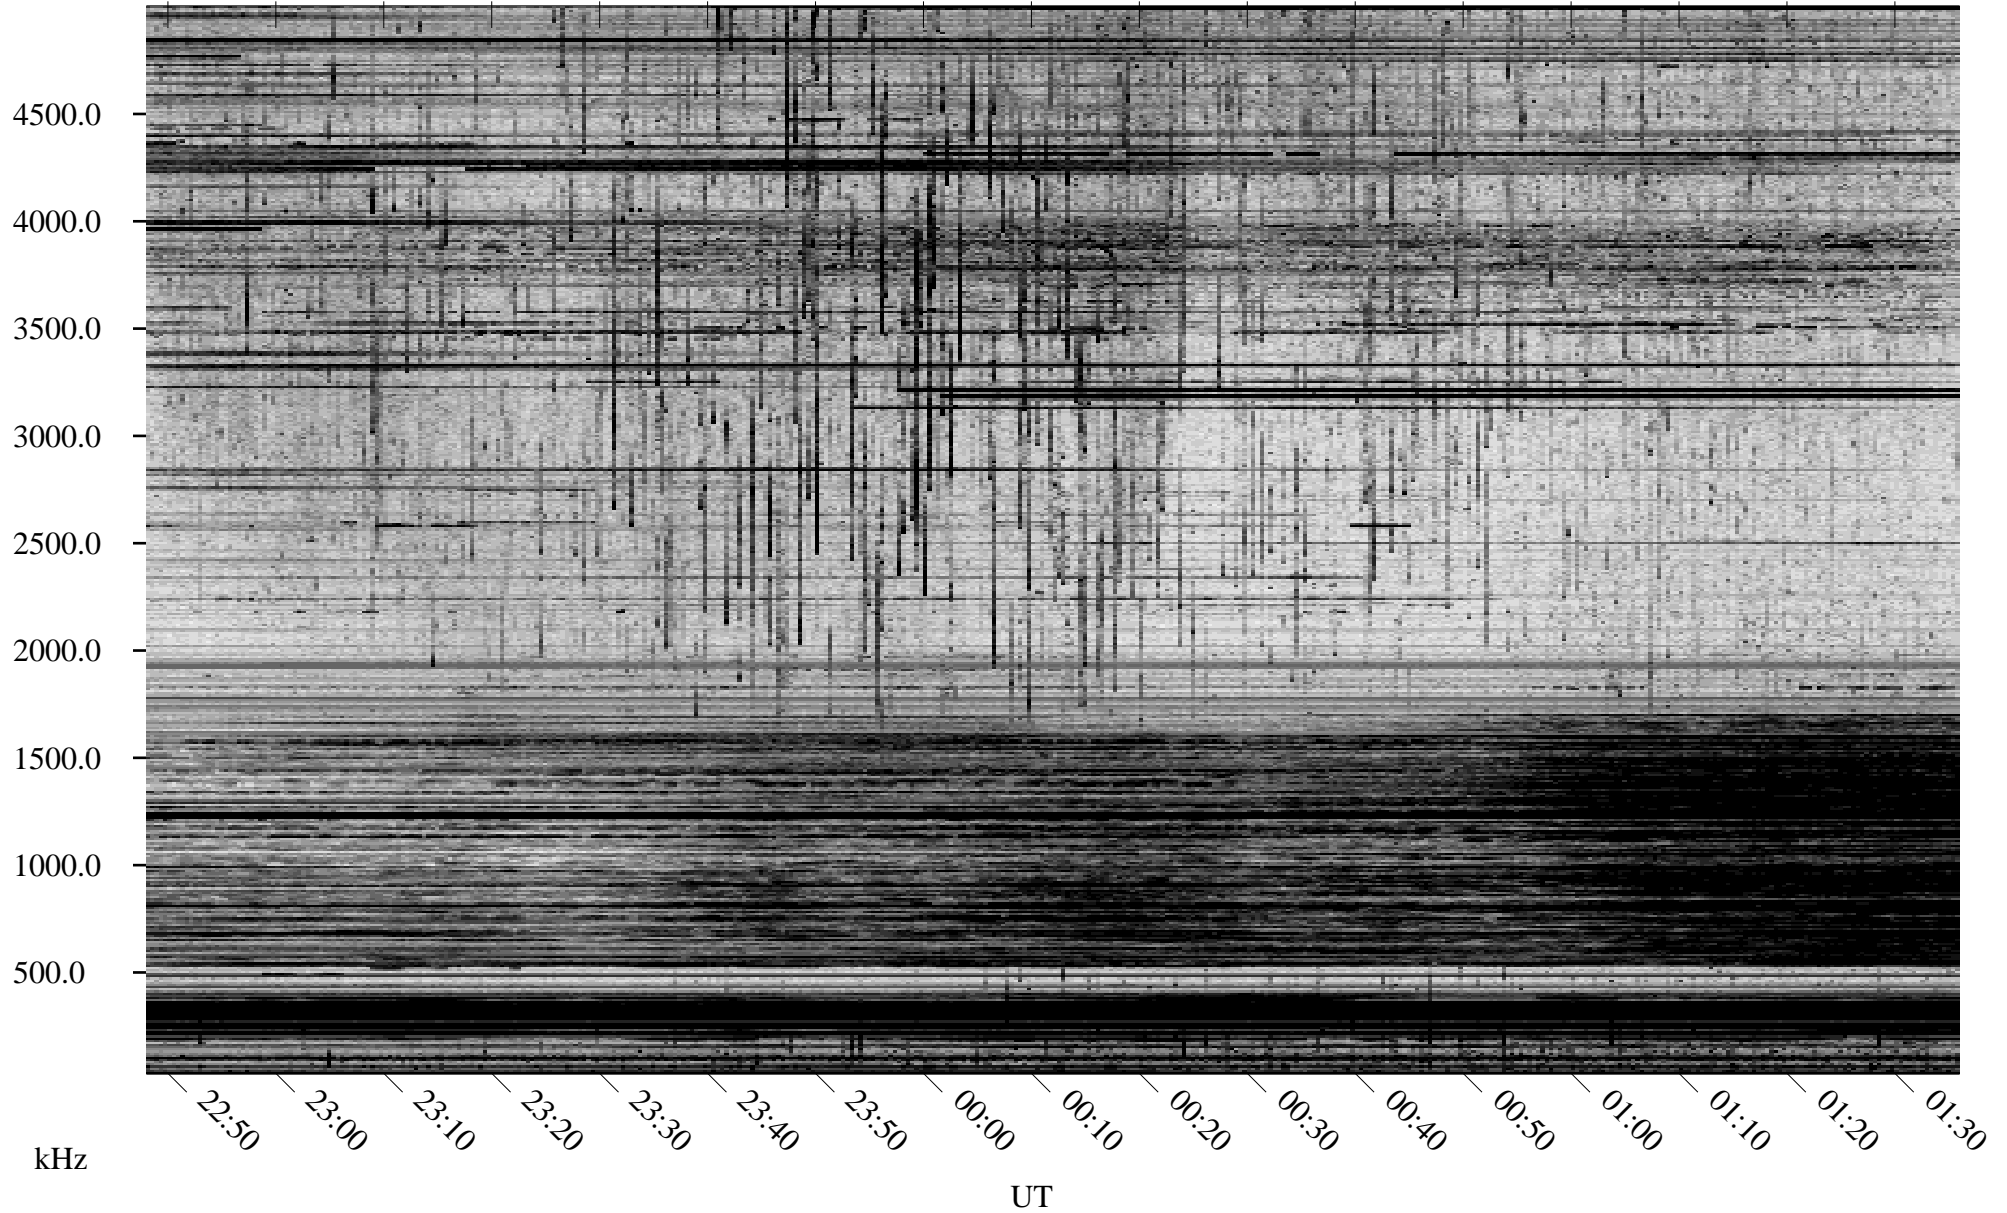

10/19/2007 Churchill, Manitoba

Linear Scale Black = 161 White = 15

ch07292l.r00SUm max_12

Page 1

10/19/2007 Churchill, Manitoba

Linear Scale Black = 161 White = 15

ch07292l.r00SUm max_12

Page 2

10/20/2007 Churchill, Manitoba

Linear Scale Black = 161 White = 15

ch07292l.r00SUm max_12

Page 3

10/20/2007 Churchill, Manitoba

Linear Scale Black = 161 White = 15

ch07292l.r00SUm max_12

Page 4

10/20/2007 Churchill, Manitoba

Linear Scale Black = 161 White = 15

ch07292l.r00SUm max_12

Page 5

10/20/2007 Churchill, Manitoba

Linear Scale Black = 161 White = 15

ch07292l.r00SUm max_12

Page 6

10/20/2007 Churchill, Manitoba

Linear Scale Black = 161 White = 15

ch07292l.r00SUm max_12

Page 7

10/20/2007 Churchill, Manitoba

Linear Scale Black = 161 White = 15

ch07292l.r00SUm max_12

Page 8