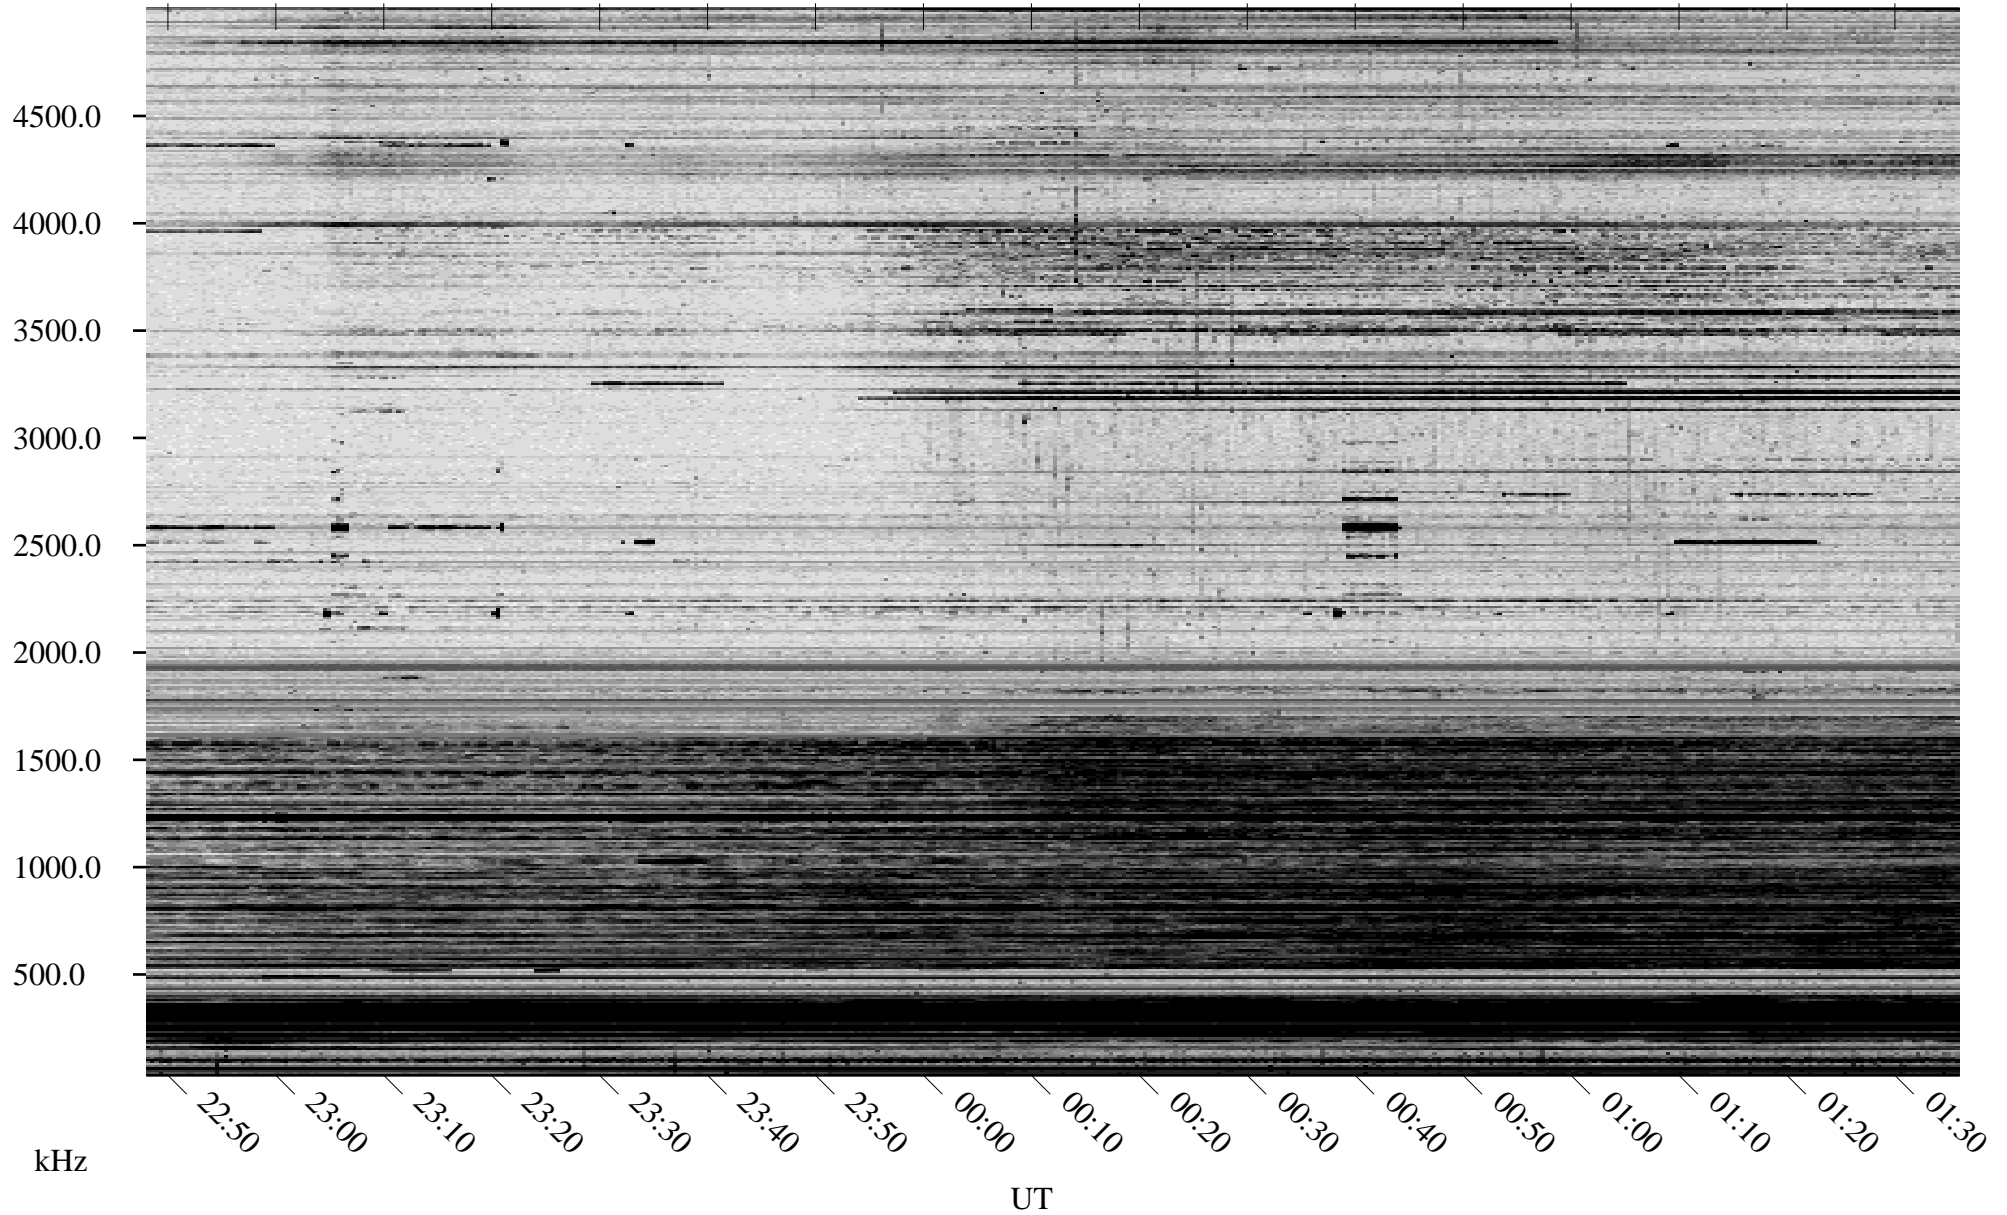

10/20/2007 Churchill, Manitoba

Linear Scale Black = 161 White = 15

ch07293l.r00SUm max_12

Page 1

10/20/2007 Churchill, Manitoba

Linear Scale Black = 161 White = 15

ch07293l.r00SUm max_12

Page 2

10/21/2007 Churchill, Manitoba

Linear Scale Black = 161 White = 15

ch07293l.r00SUm max_12

Page 3

10/21/2007 Churchill, Manitoba

Linear Scale Black = 161 White = 15

ch07293l.r00SUm max_12

Page 4

10/21/2007 Churchill, Manitoba

Linear Scale Black = 161 White = 15

ch07293l.r00SUm max_12

Page 5

10/21/2007 Churchill, Manitoba

Linear Scale Black = 161 White = 15

ch07293l.r00SUm max_12

Page 6

10/21/2007 Churchill, Manitoba

Linear Scale Black = 161 White = 15

ch07293l.r00SUm max_12

Page 7

10/21/2007 Churchill, Manitoba

Linear Scale Black = 161 White = 15

ch07293l.r00SUm max_12

Page 8