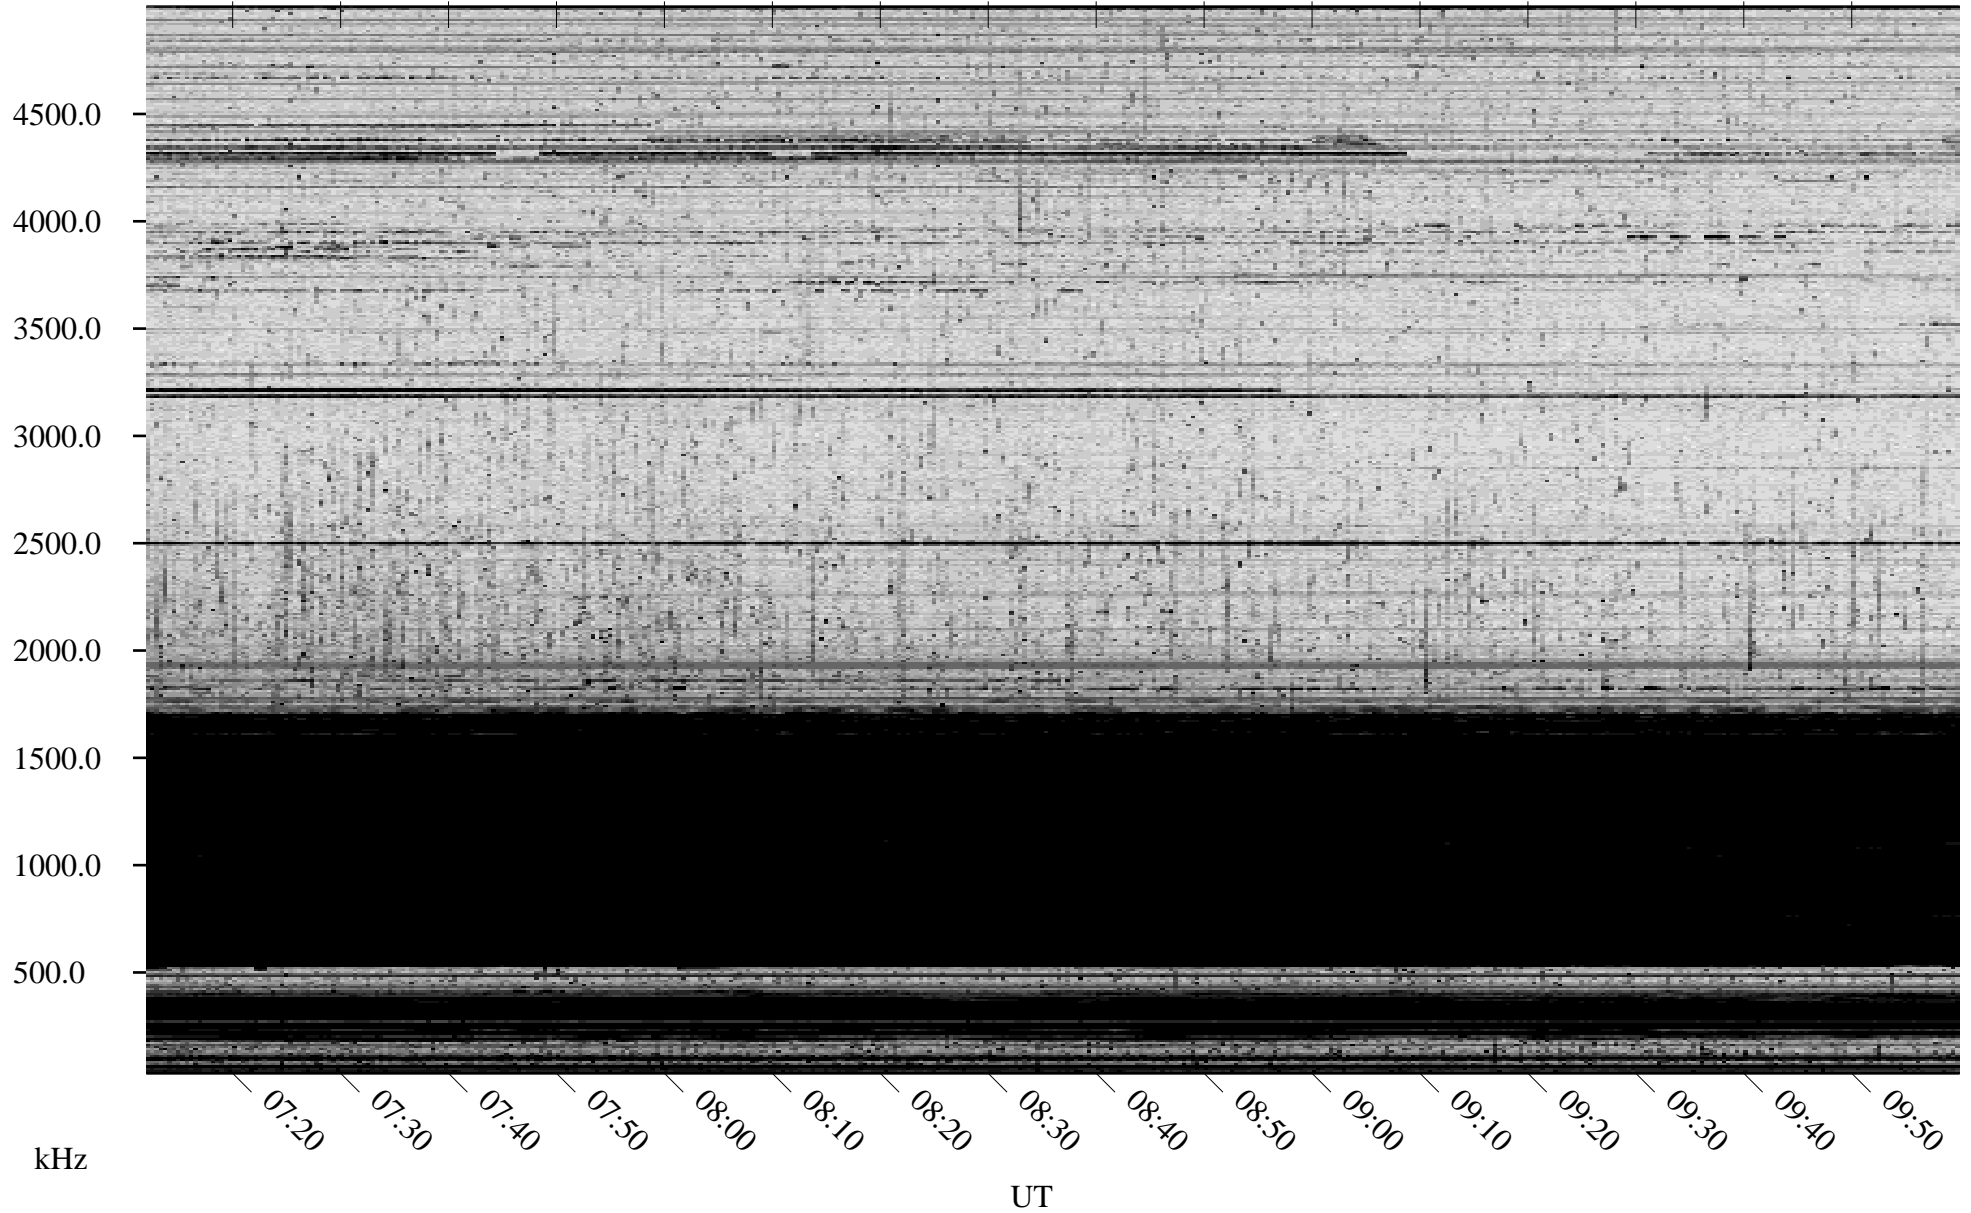

10/20/2007 Churchill, Manitoba

Linear Scale Black = 161 White = 15

ch07293l.r00SUm max_12

Page 1

10/20/2007 Churchill, Manitoba

Linear Scale Black = 161 White = 15

ch07293l.r00SUm max_12

Page 2

10/21/2007 Churchill, Manitoba

Linear Scale Black = 161 White = 15

ch07293l.r00SUm max_12

Page 3

10/21/2007 Churchill, Manitoba

Linear Scale Black = 161 White = 15

ch07293l.r00SUm max_12

Page 4

10/21/2007 Churchill, Manitoba

Linear Scale Black = 161 White = 15

ch07293l.r00SUm max_12

Page 5

10/21/2007 Churchill, Manitoba

Linear Scale Black = 161 White = 15

ch07293l.r00SUm max_12

Page 6

10/21/2007 Churchill, Manitoba

Linear Scale Black = 161 White = 15

ch07293l.r00SUm max_12

Page 7

10/21/2007 Churchill, Manitoba

Linear Scale Black = 161 White = 15

ch07293l.r00SUm max_12

Page 8