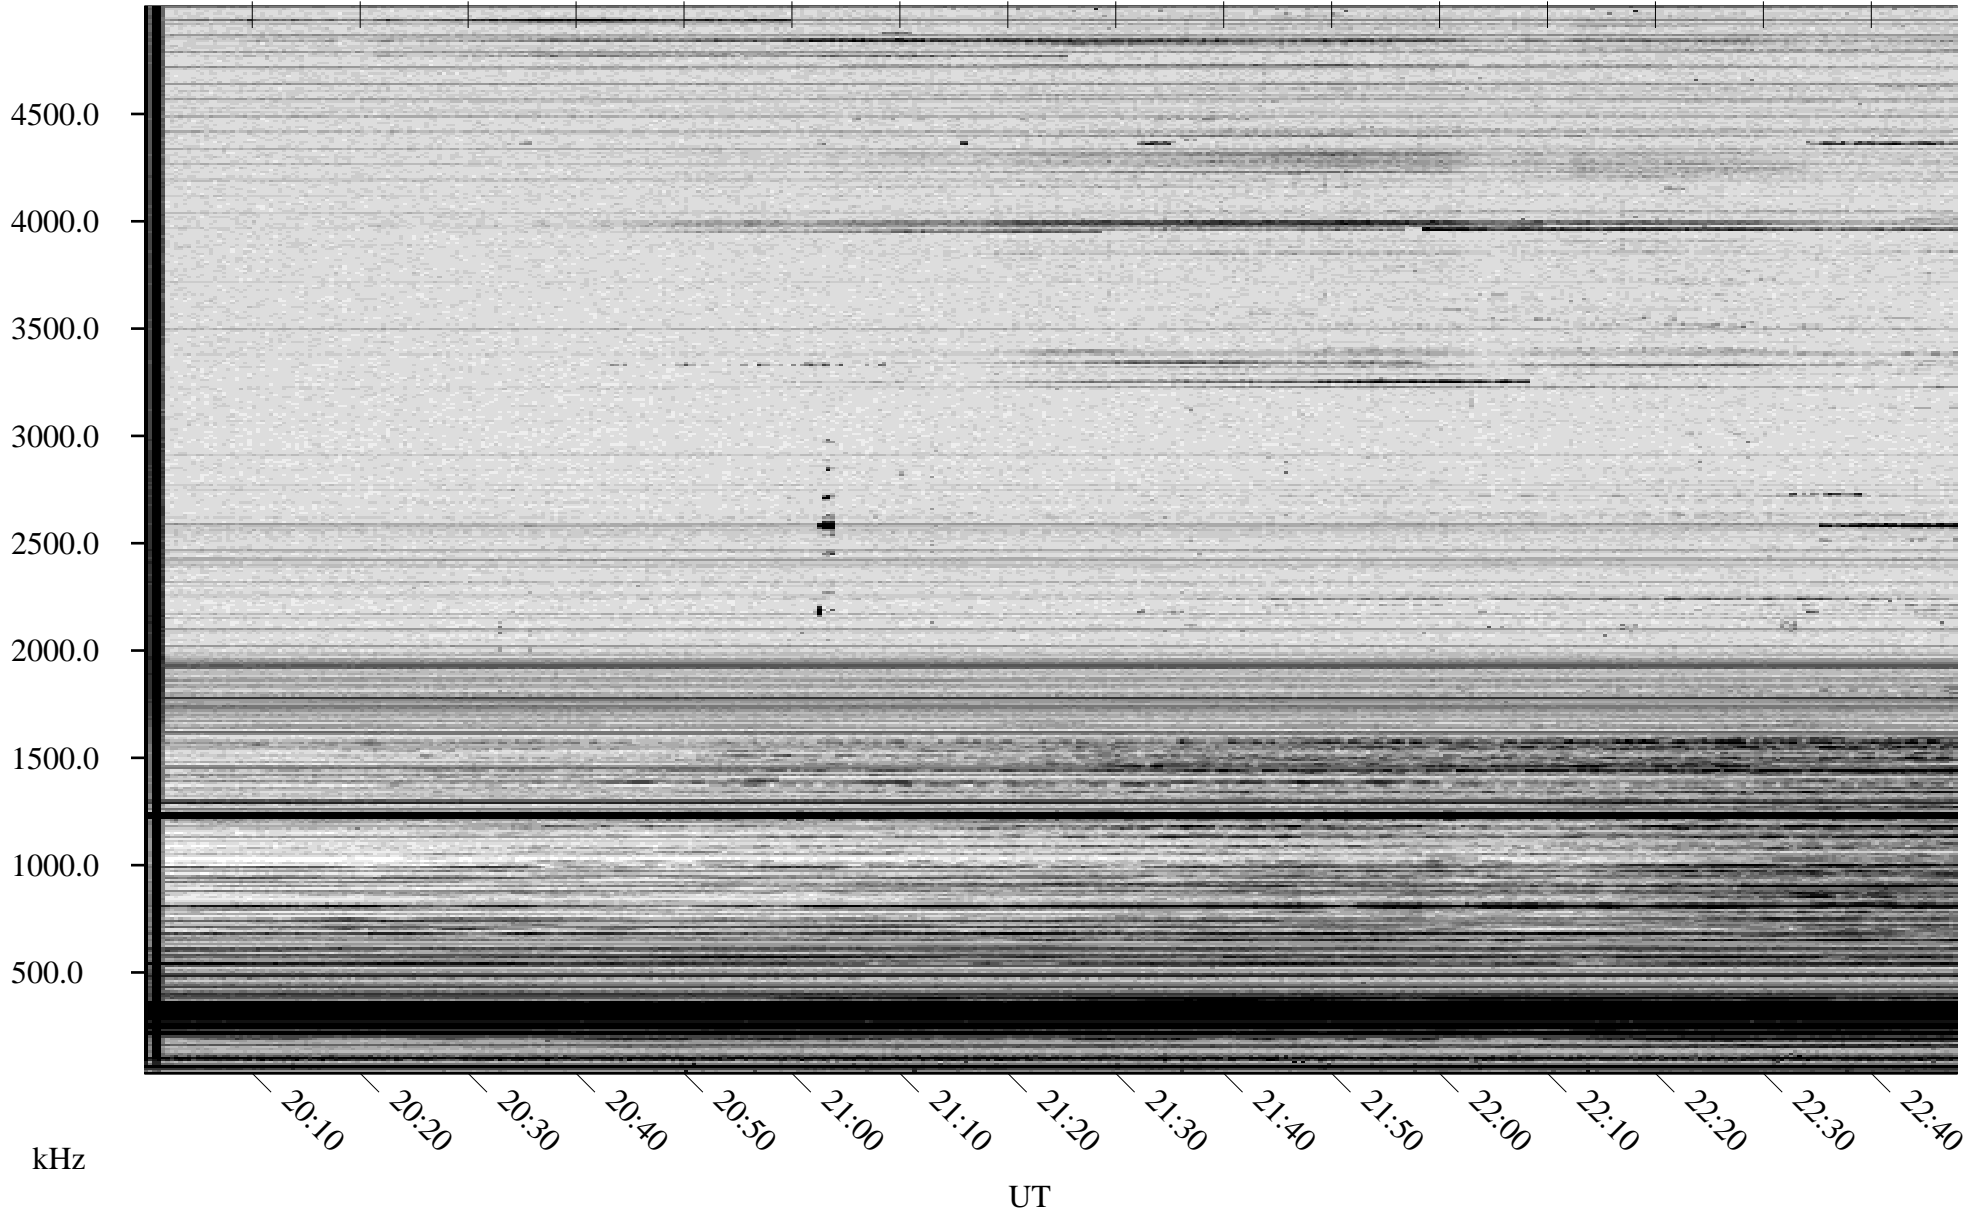

10/20/2007 Churchill, Manitoba

Linear Scale Black = 161 White = 15

ch07293l.r00SUm max_12

Page 1

10/20/2007 Churchill, Manitoba

Linear Scale Black = 161 White = 15

ch07293l.r00SUm max_12

Page 2

10/21/2007 Churchill, Manitoba

Linear Scale Black = 161 White = 15

ch07293l.r00SUm max_12

Page 3

10/21/2007 Churchill, Manitoba

Linear Scale Black = 161 White = 15

ch07293l.r00SUm max_12

Page 4

10/21/2007 Churchill, Manitoba

Linear Scale Black = 161 White = 15

ch07293l.r00SUm max_12

Page 5

10/21/2007 Churchill, Manitoba

Linear Scale Black = 161 White = 15

ch07293l.r00SUm max_12

Page 6

10/21/2007 Churchill, Manitoba

Linear Scale Black = 161 White = 15

ch07293l.r00SUm max_12

Page 7

10/21/2007 Churchill, Manitoba

Linear Scale Black = 161 White = 15

ch07293l.r00SUm max_12

Page 8