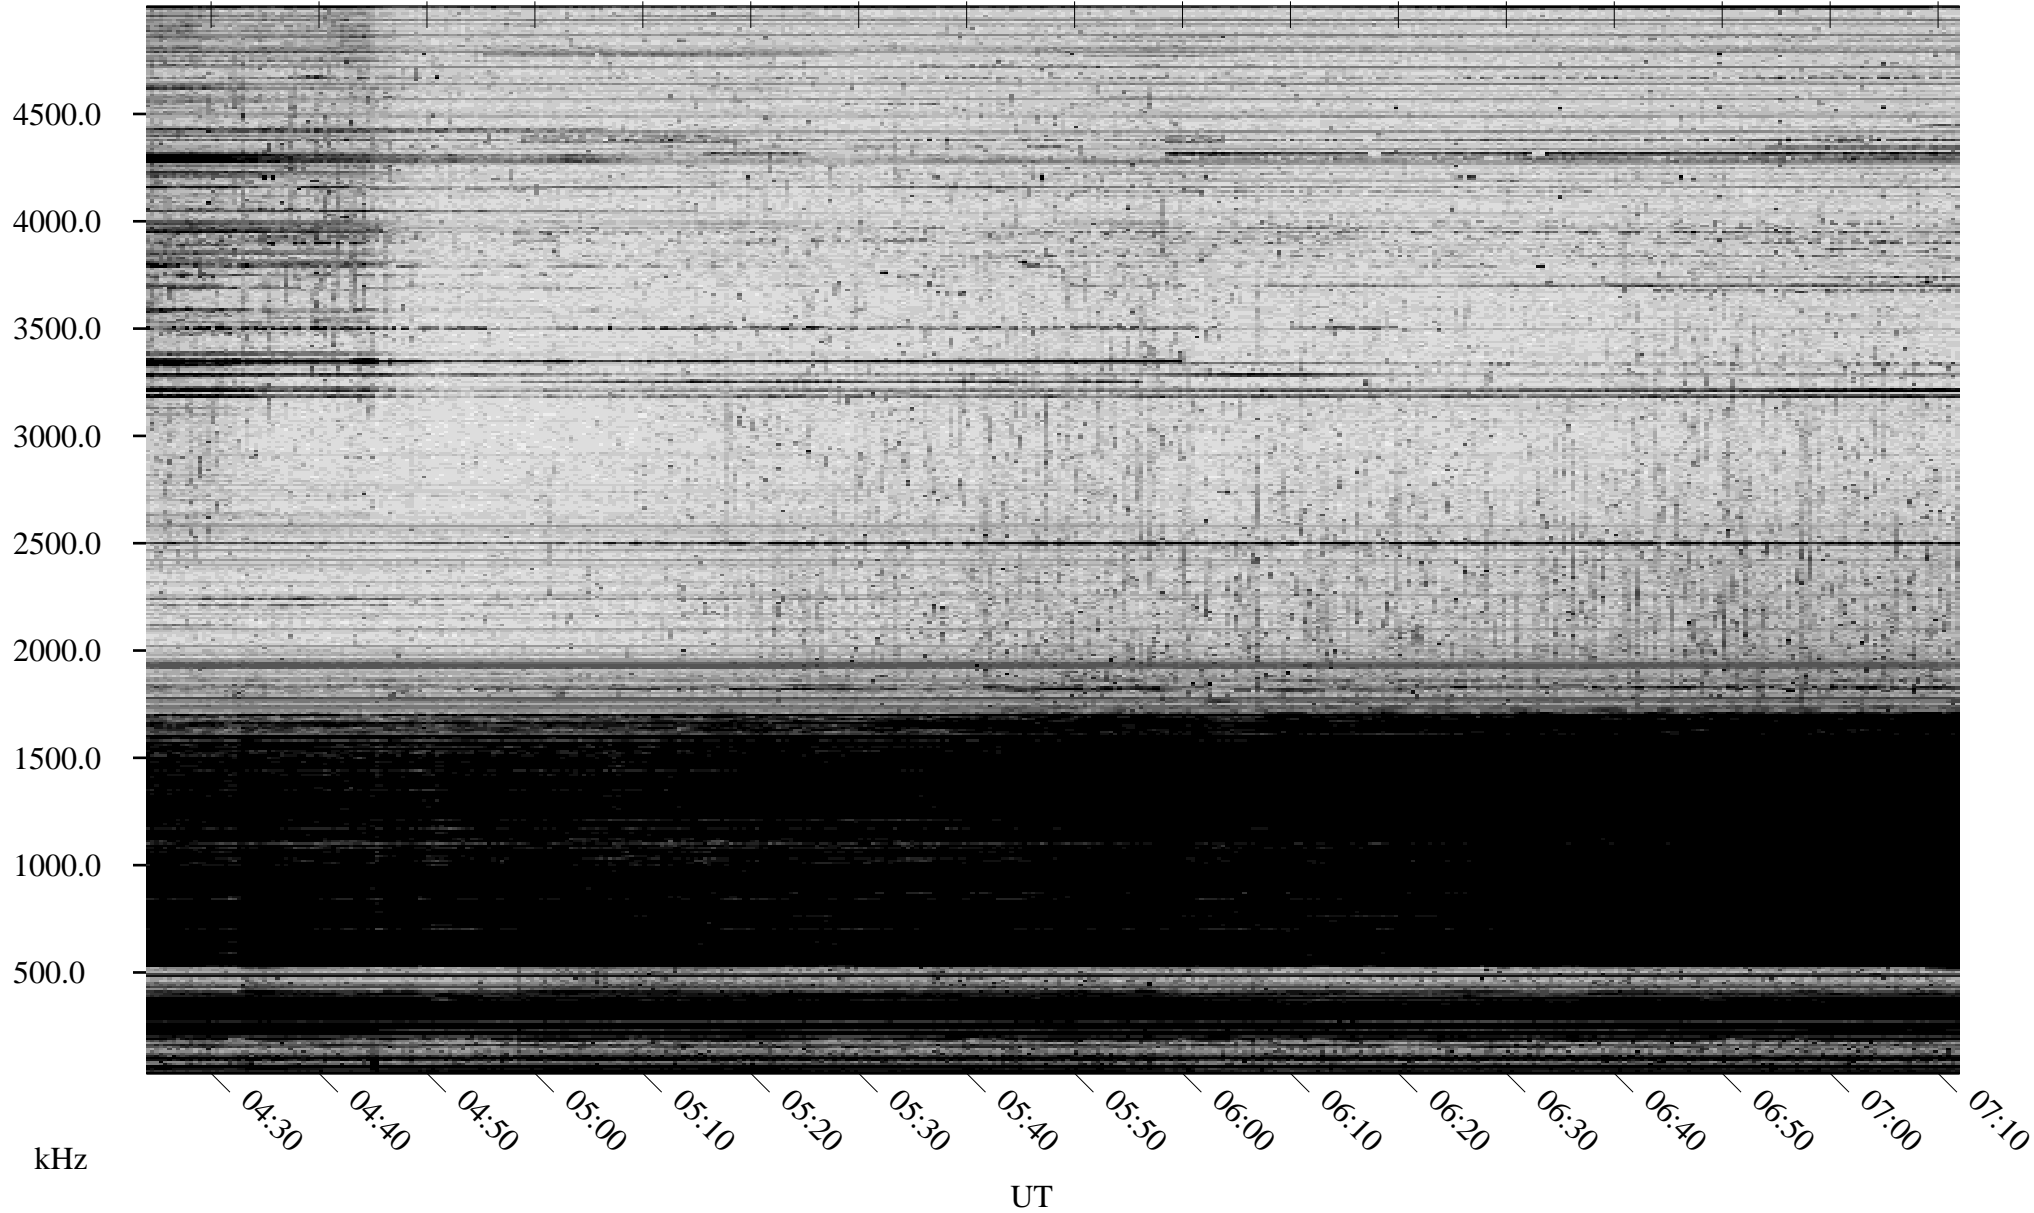

10/20/2007 Churchill, Manitoba

Linear Scale Black = 161 White = 15

ch07293l.r00SUm max_12

Page 1

10/20/2007 Churchill, Manitoba

Linear Scale Black = 161 White = 15

ch07293l.r00SUm max_12

Page 2

10/21/2007 Churchill, Manitoba

Linear Scale Black = 161 White = 15

ch07293l.r00SUm max_12

Page 3

10/21/2007 Churchill, Manitoba

Linear Scale Black = 161 White = 15

ch07293l.r00SUm max_12

Page 4

10/21/2007 Churchill, Manitoba

Linear Scale Black = 161 White = 15

ch07293l.r00SUm max_12

Page 5

10/21/2007 Churchill, Manitoba

Linear Scale Black = 161 White = 15

ch07293l.r00SUm max_12

Page 6

10/21/2007 Churchill, Manitoba

Linear Scale Black = 161 White = 15

ch07293l.r00SUm max_12

Page 7

10/21/2007 Churchill, Manitoba

Linear Scale Black = 161 White = 15

ch07293l.r00SUm max_12

Page 8