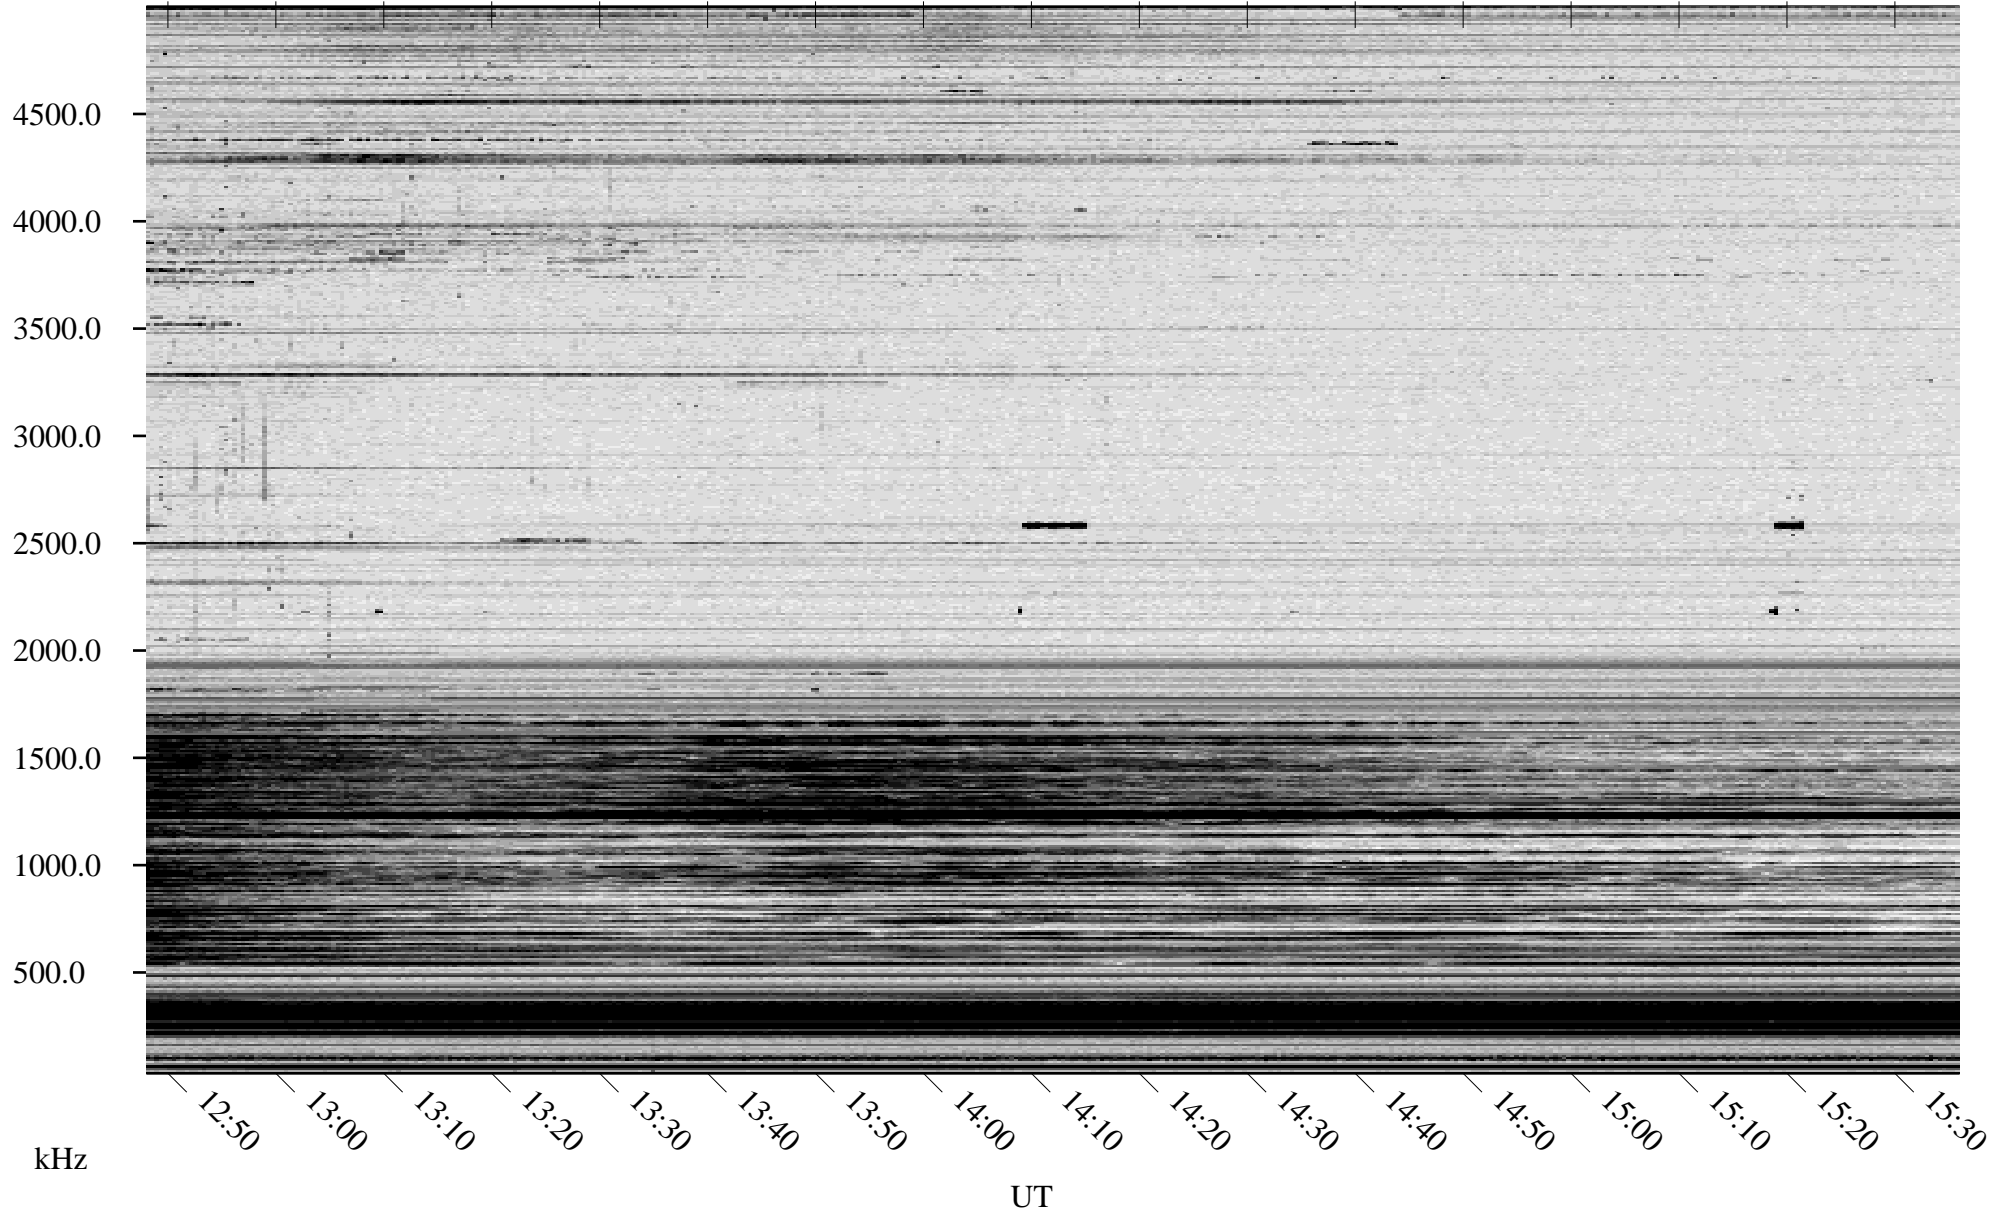

10/20/2007 Churchill, Manitoba

Linear Scale Black = 161 White = 15

ch07293l.r00SUm max_12

Page 1

10/20/2007 Churchill, Manitoba

Linear Scale Black = 161 White = 15

ch07293l.r00SUm max_12

Page 2

10/21/2007 Churchill, Manitoba

Linear Scale Black = 161 White = 15

ch07293l.r00SUm max_12

Page 3

10/21/2007 Churchill, Manitoba

Linear Scale Black = 161 White = 15

ch07293l.r00SUm max_12

Page 4

10/21/2007 Churchill, Manitoba

Linear Scale Black = 161 White = 15

ch07293l.r00SUm max_12

Page 5

10/21/2007 Churchill, Manitoba

Linear Scale Black = 161 White = 15

ch07293l.r00SUm max_12

Page 6

10/21/2007 Churchill, Manitoba

Linear Scale Black = 161 White = 15

ch07293l.r00SUm max_12

Page 7

10/21/2007 Churchill, Manitoba

Linear Scale Black = 161 White = 15

ch07293l.r00SUm max_12

Page 8