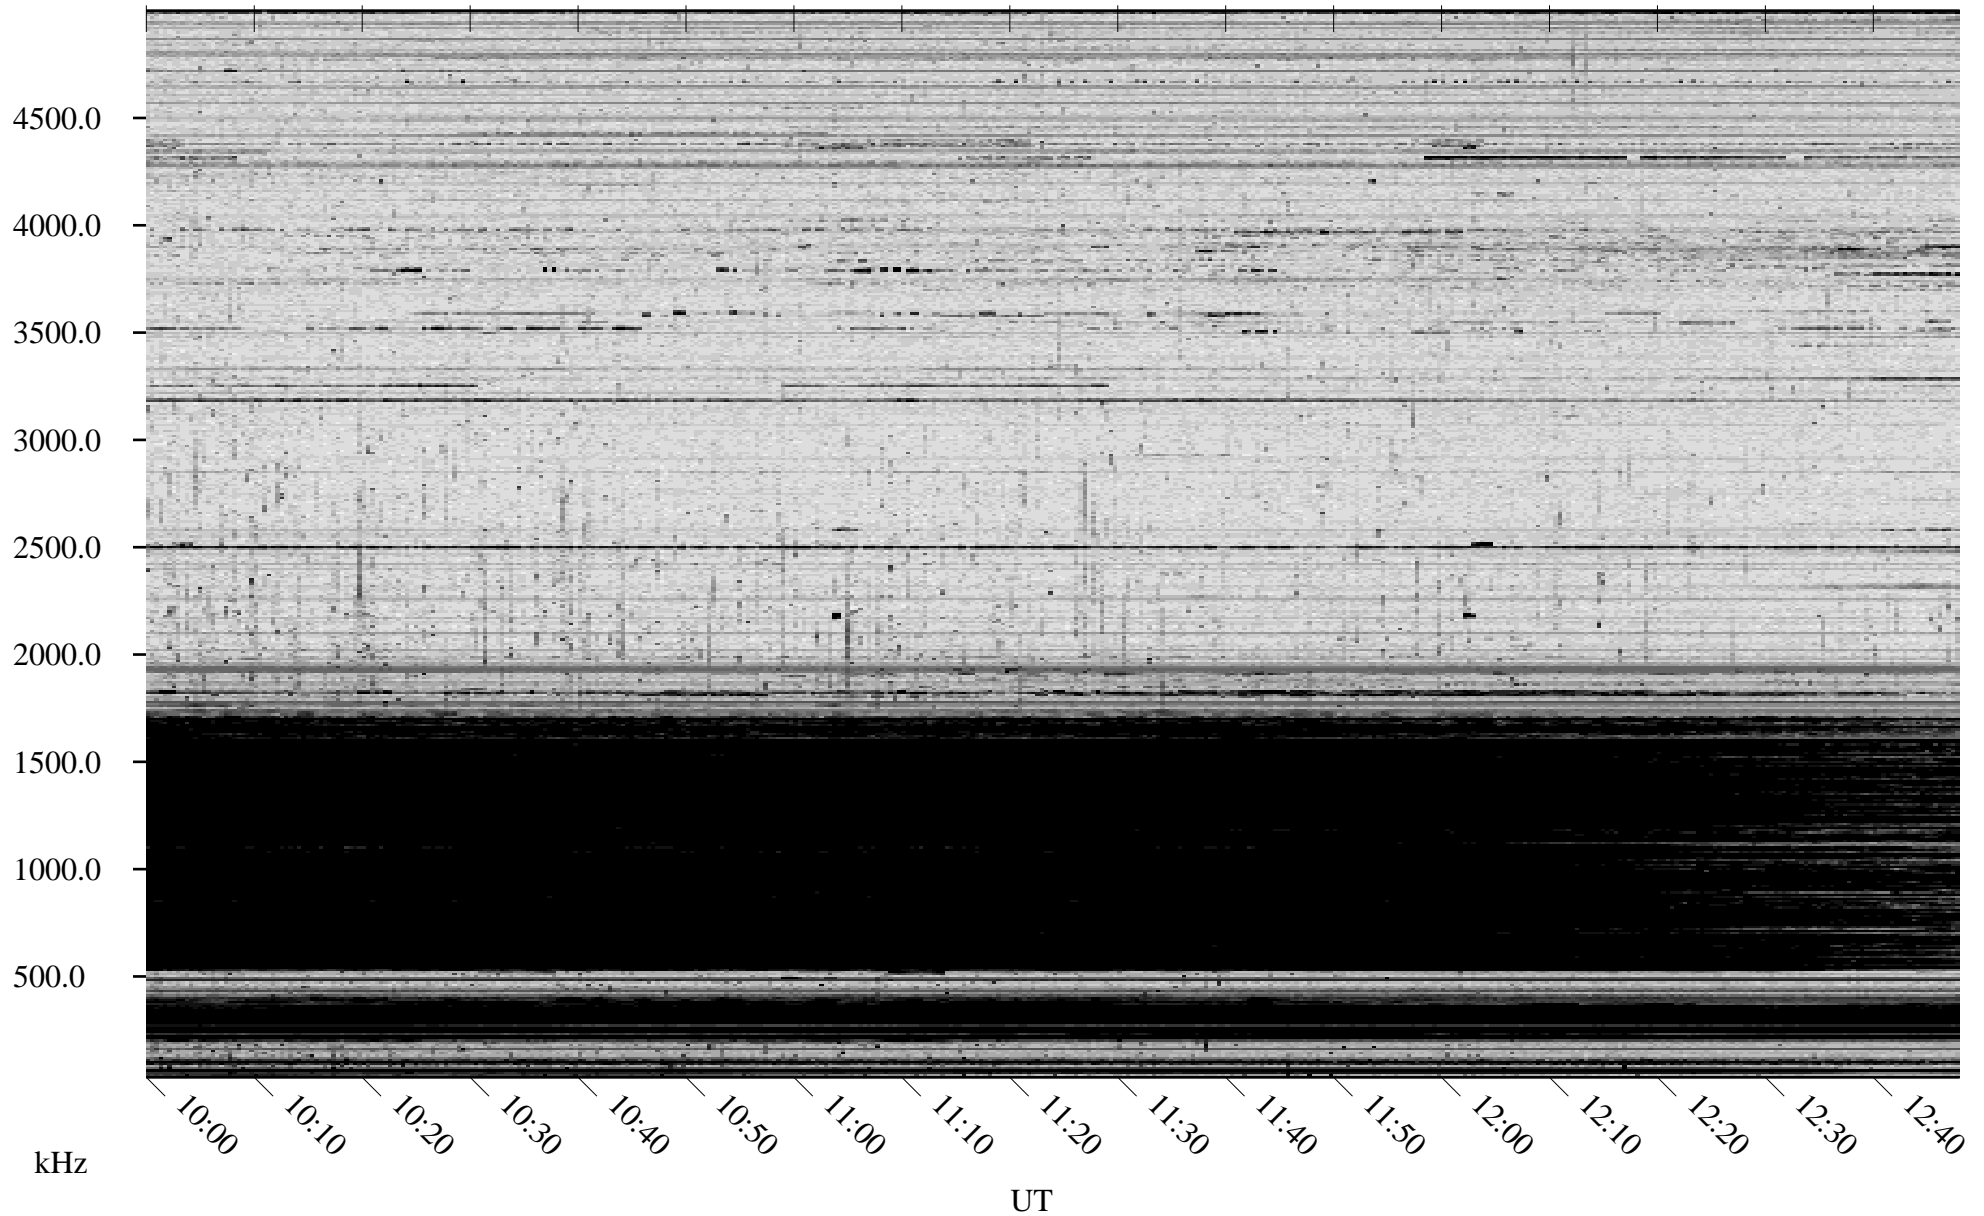

10/20/2007 Churchill, Manitoba

Linear Scale Black = 161 White = 15

ch07293l.r00SUm max_12

Page 1

10/20/2007 Churchill, Manitoba

Linear Scale Black = 161 White = 15

ch07293l.r00SUm max_12

Page 2

10/21/2007 Churchill, Manitoba

Linear Scale Black = 161 White = 15

ch07293l.r00SUm max_12

Page 3

10/21/2007 Churchill, Manitoba

Linear Scale Black = 161 White = 15

ch07293l.r00SUm max_12

Page 4

10/21/2007 Churchill, Manitoba

Linear Scale Black = 161 White = 15

ch07293l.r00SUm max_12

Page 5

10/21/2007 Churchill, Manitoba

Linear Scale Black = 161 White = 15

ch07293l.r00SUm max_12

Page 6

10/21/2007 Churchill, Manitoba

Linear Scale Black = 161 White = 15

ch07293l.r00SUm max_12

Page 7

10/21/2007 Churchill, Manitoba

Linear Scale Black = 161 White = 15

ch07293l.r00SUm max_12

Page 8