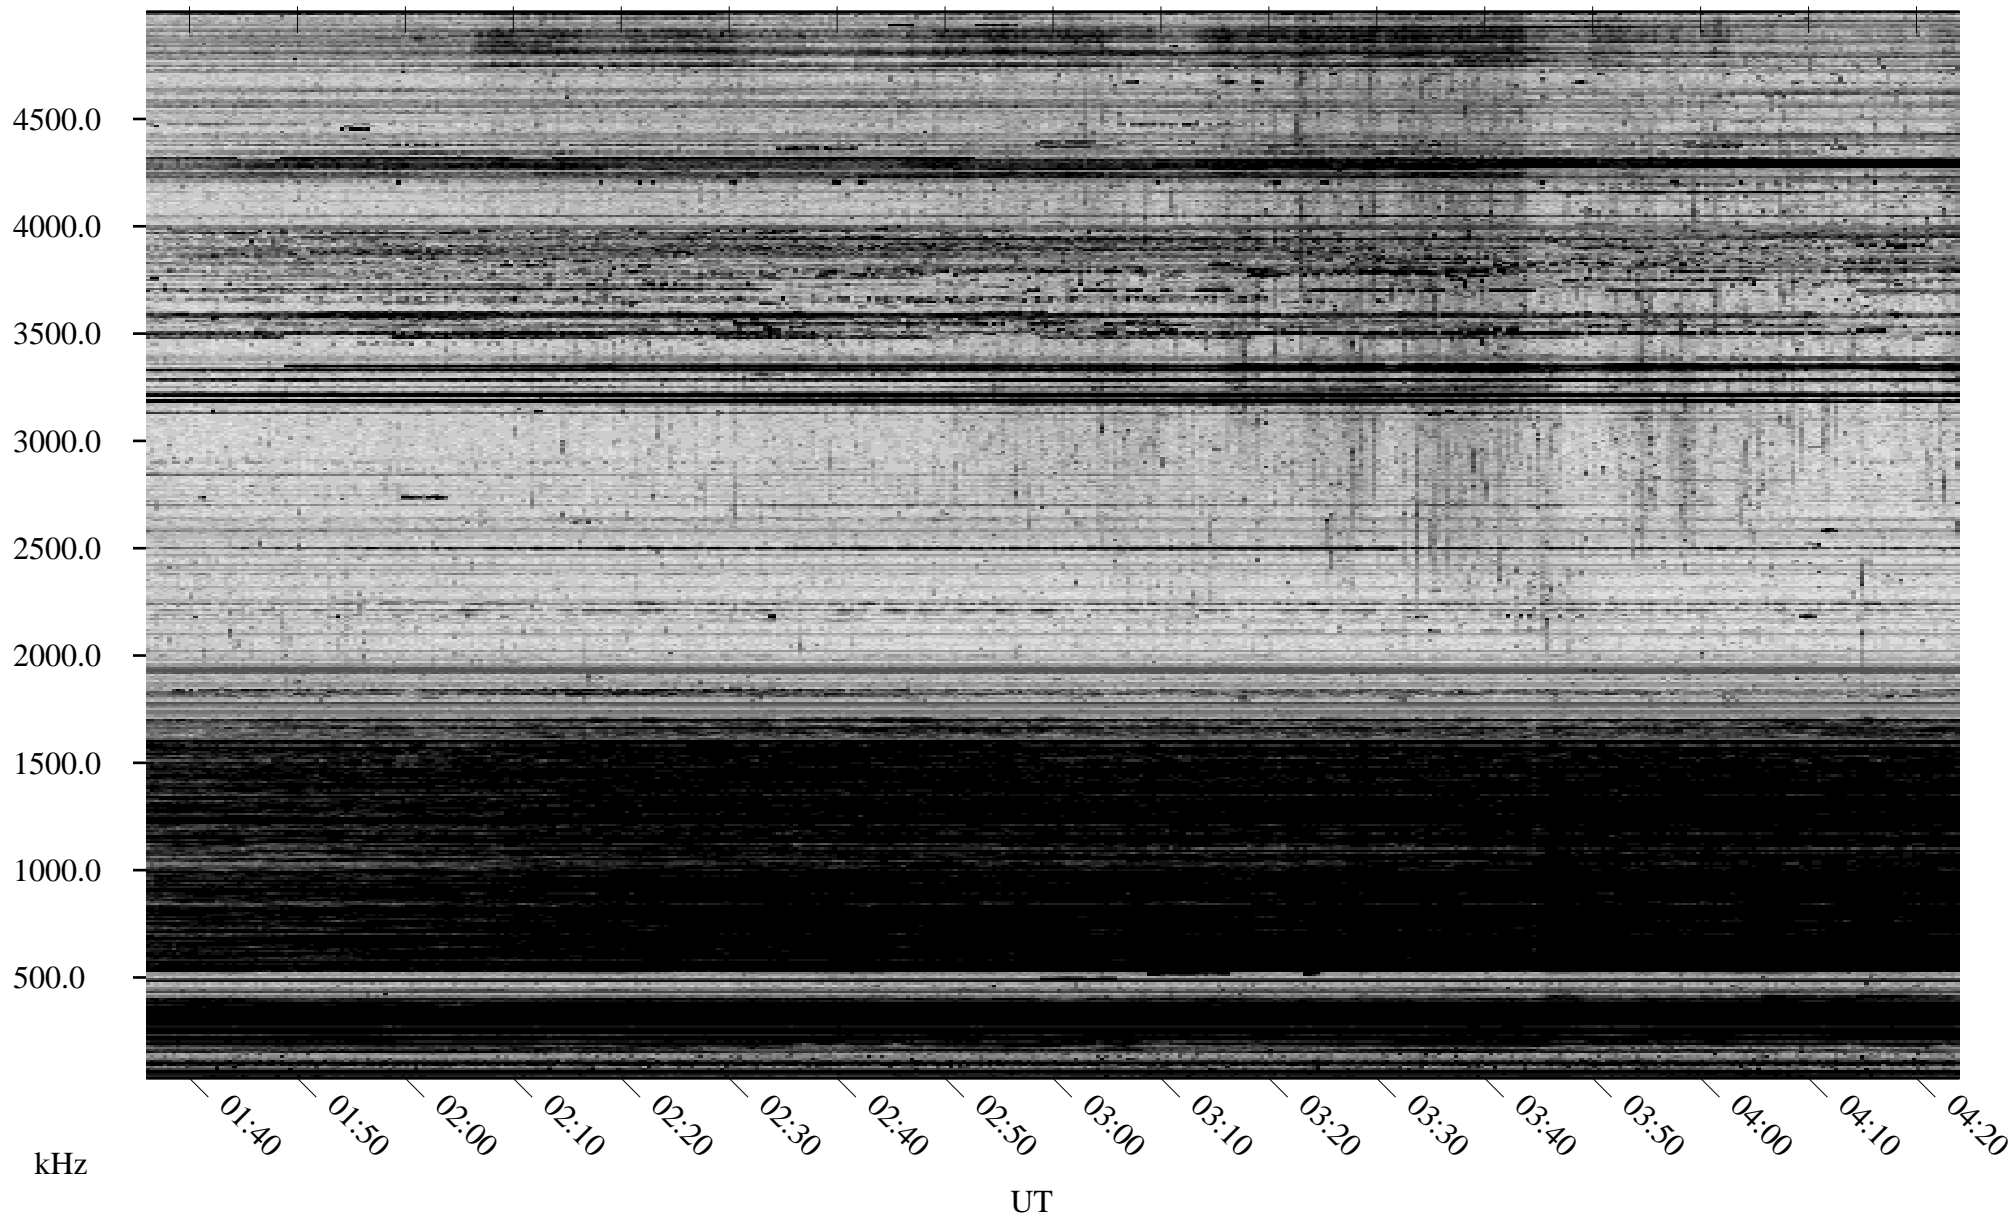

10/20/2007 Churchill, Manitoba

Linear Scale Black = 161 White = 15

ch07293l.r00SUm max_12

Page 1

10/20/2007 Churchill, Manitoba

Linear Scale Black = 161 White = 15

ch07293l.r00SUm max_12

Page 2

10/21/2007 Churchill, Manitoba

Linear Scale Black = 161 White = 15

ch07293l.r00SUm max_12

Page 3

10/21/2007 Churchill, Manitoba

Linear Scale Black = 161 White = 15

ch07293l.r00SUm max_12

Page 4

10/21/2007 Churchill, Manitoba

Linear Scale Black = 161 White = 15

ch07293l.r00SUm max_12

Page 5

10/21/2007 Churchill, Manitoba

Linear Scale Black = 161 White = 15

ch07293l.r00SUm max_12

Page 6

10/21/2007 Churchill, Manitoba

Linear Scale Black = 161 White = 15

ch07293l.r00SUm max_12

Page 7

10/21/2007 Churchill, Manitoba

Linear Scale Black = 161 White = 15

ch07293l.r00SUm max_12

Page 8