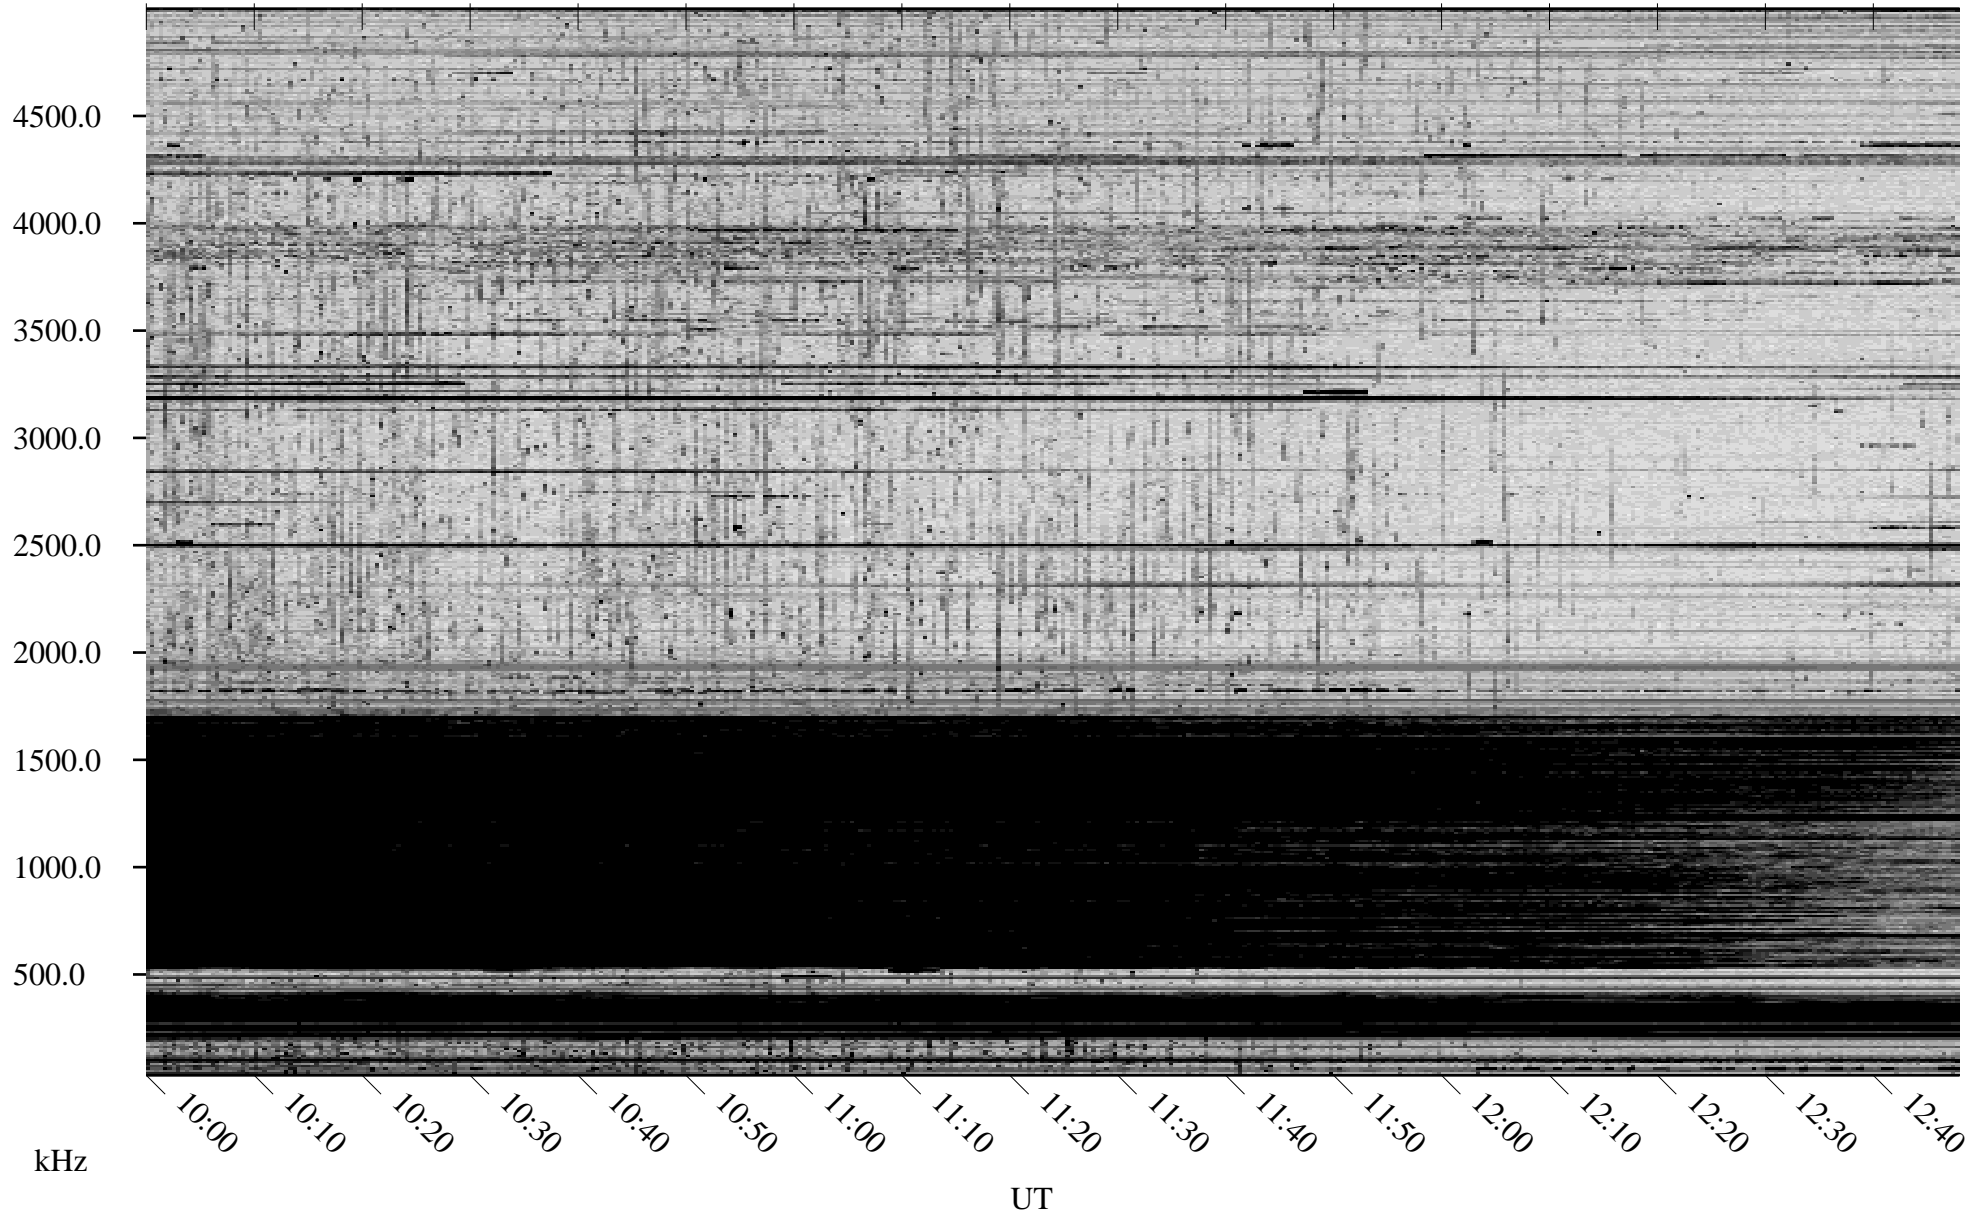

10/21/2007 Churchill, Manitoba

Linear Scale Black = 161 White = 15

ch07294l.r00SUm max_12

Page 1

10/21/2007 Churchill, Manitoba

Linear Scale Black = 161 White = 15

ch07294l.r00SUm max_12

Page 2

10/22/2007 Churchill, Manitoba

Linear Scale Black = 161 White = 15

ch07294l.r00SUm max_12

Page 3

10/22/2007 Churchill, Manitoba

Linear Scale Black = 161 White = 15

ch07294l.r00SUm max_12

Page 4

10/22/2007 Churchill, Manitoba

Linear Scale Black = 161 White = 15

ch07294l.r00SUm max_12

Page 5

10/22/2007 Churchill, Manitoba

Linear Scale Black = 161 White = 15

ch07294l.r00SUm max_12

Page 6

10/22/2007 Churchill, Manitoba

Linear Scale Black = 161 White = 15

ch07294l.r00SUm max_12

Page 7

10/22/2007 Churchill, Manitoba

Linear Scale Black = 161 White = 15

ch07294l.r00SUm max_12