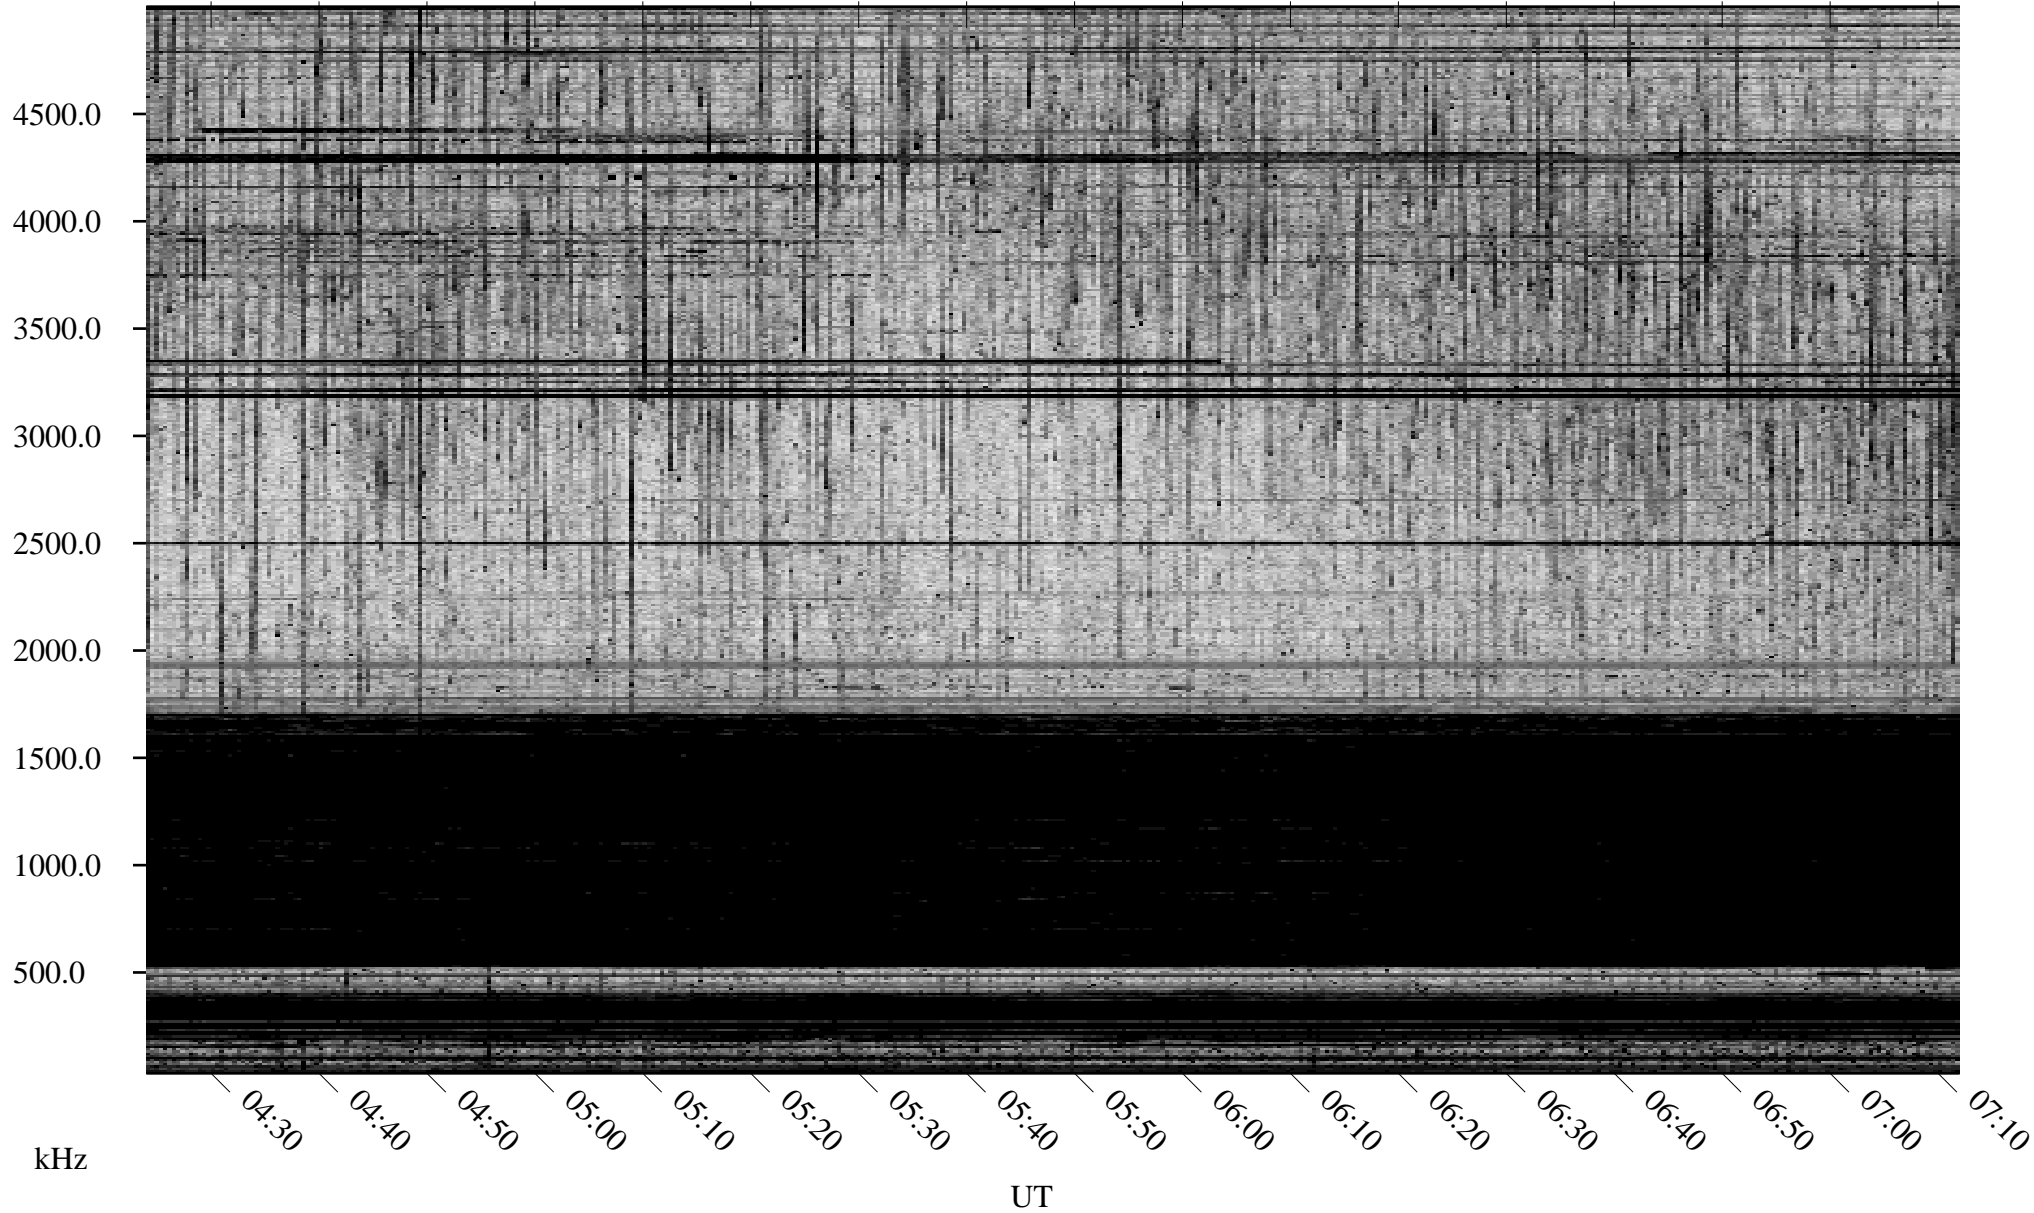

10/21/2007 Churchill, Manitoba

Linear Scale Black = 161 White = 15

ch07294l.r00SUm max_12

Page 1

10/21/2007 Churchill, Manitoba

Linear Scale Black = 161 White = 15

ch07294l.r00SUm max_12

Page 2

10/22/2007 Churchill, Manitoba

Linear Scale Black = 161 White = 15

ch07294l.r00SUm max_12

Page 3

10/22/2007 Churchill, Manitoba

Linear Scale Black = 161 White = 15

ch07294l.r00SUm max_12

Page 4

10/22/2007 Churchill, Manitoba

Linear Scale Black = 161 White = 15

ch07294l.r00SUm max_12

Page 5

10/22/2007 Churchill, Manitoba

Linear Scale Black = 161 White = 15

ch07294l.r00SUm max_12

Page 6

10/22/2007 Churchill, Manitoba

Linear Scale Black = 161 White = 15

ch07294l.r00SUm max_12

Page 7

10/22/2007 Churchill, Manitoba

Linear Scale Black = 161 White = 15

ch07294l.r00SUm max_12