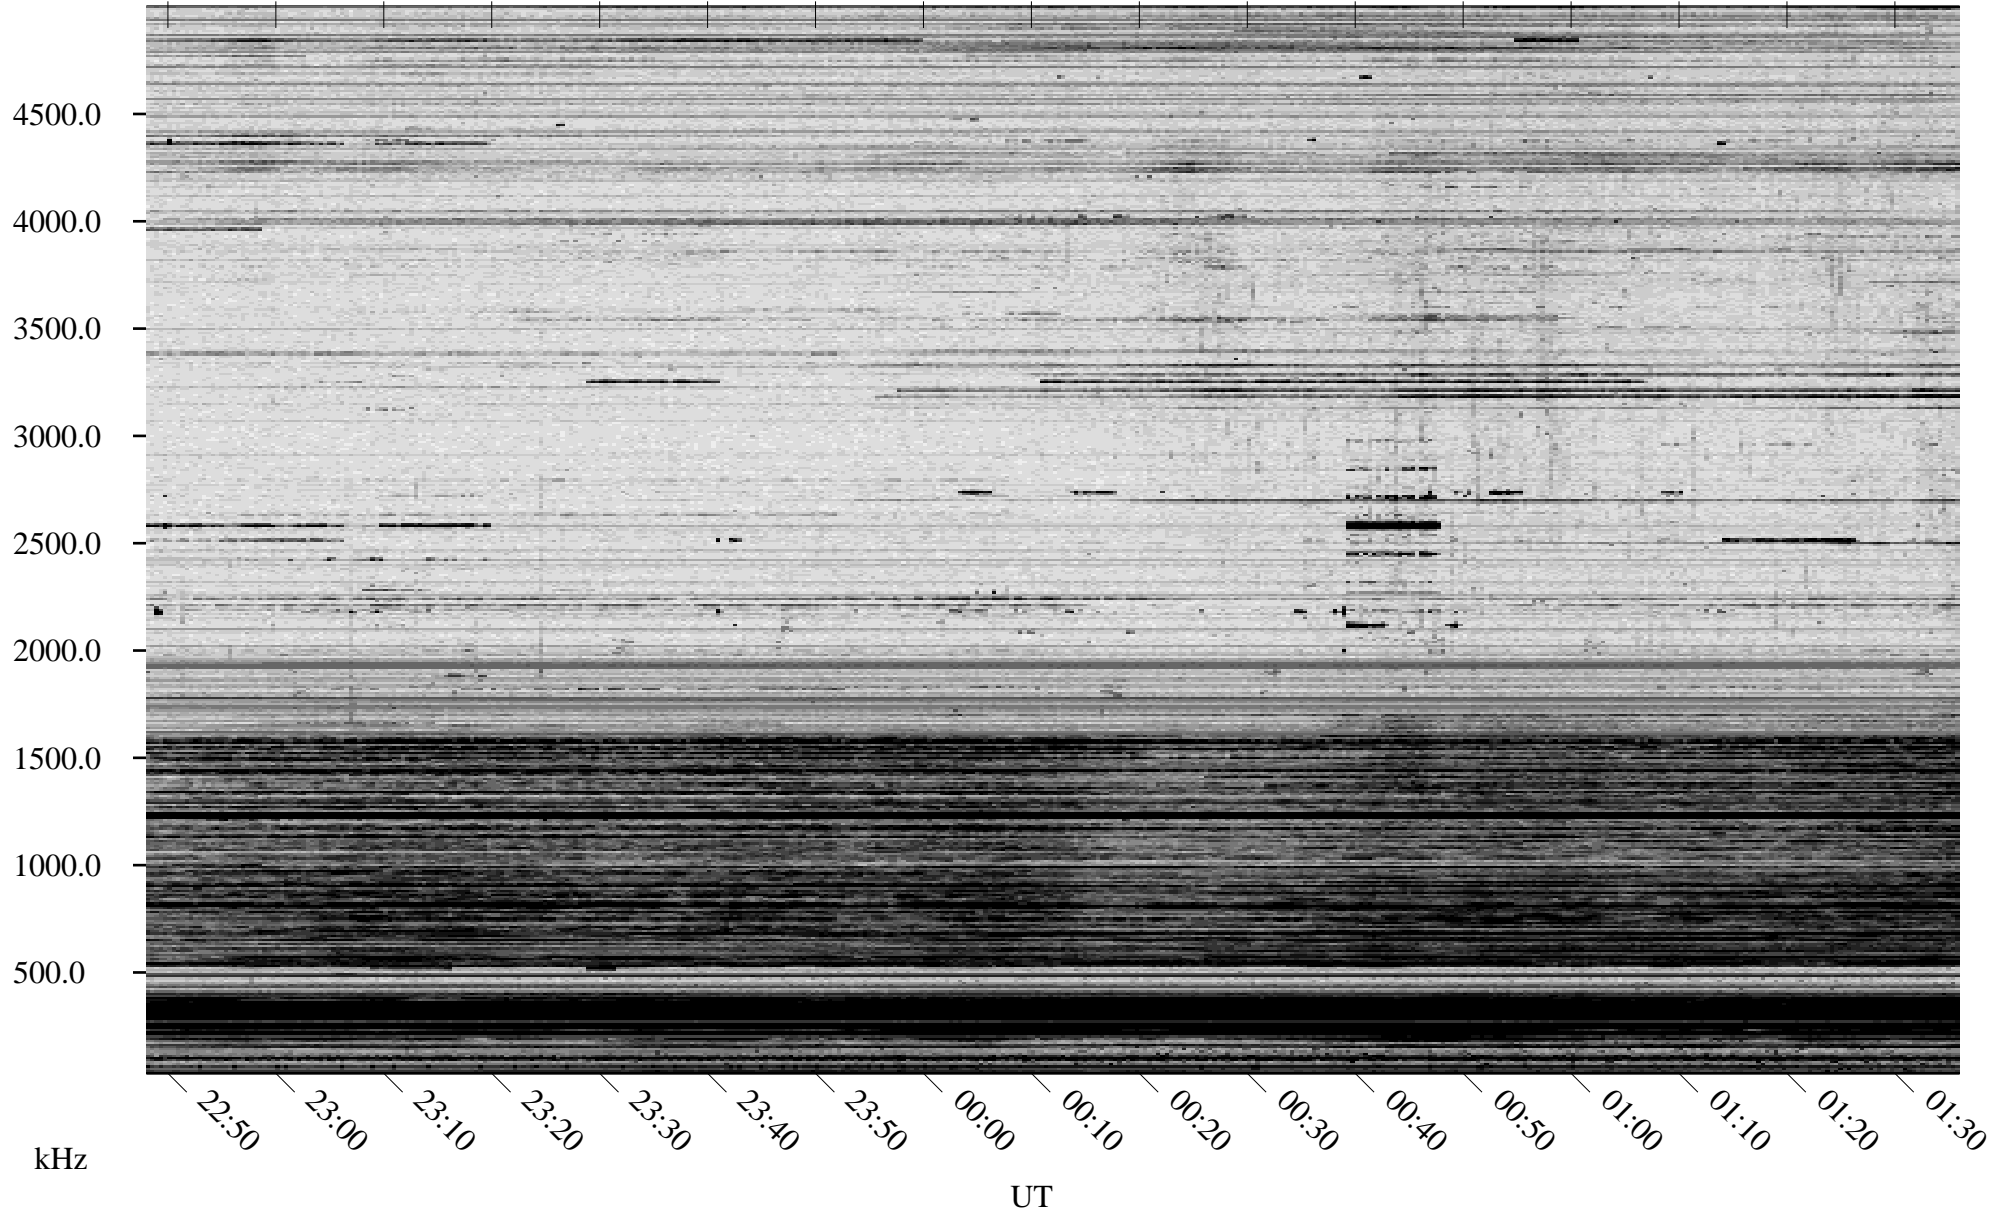

10/21/2007 Churchill, Manitoba

Linear Scale Black = 161 White = 15

ch07294l.r00SUm max_12

Page 1

10/21/2007 Churchill, Manitoba

Linear Scale Black = 161 White = 15

ch07294l.r00SUm max_12

Page 2

10/22/2007 Churchill, Manitoba

Linear Scale Black = 161 White = 15

ch07294l.r00SUm max_12

Page 3

10/22/2007 Churchill, Manitoba

Linear Scale Black = 161 White = 15

ch07294l.r00SUm max_12

Page 4

10/22/2007 Churchill, Manitoba

Linear Scale Black = 161 White = 15

ch07294l.r00SUm max_12

Page 5

10/22/2007 Churchill, Manitoba

Linear Scale Black = 161 White = 15

ch07294l.r00SUm max_12

Page 6

10/22/2007 Churchill, Manitoba

Linear Scale Black = 161 White = 15

ch07294l.r00SUm max_12

Page 7

10/22/2007 Churchill, Manitoba

Linear Scale Black = 161 White = 15

ch07294l.r00SUm max_12