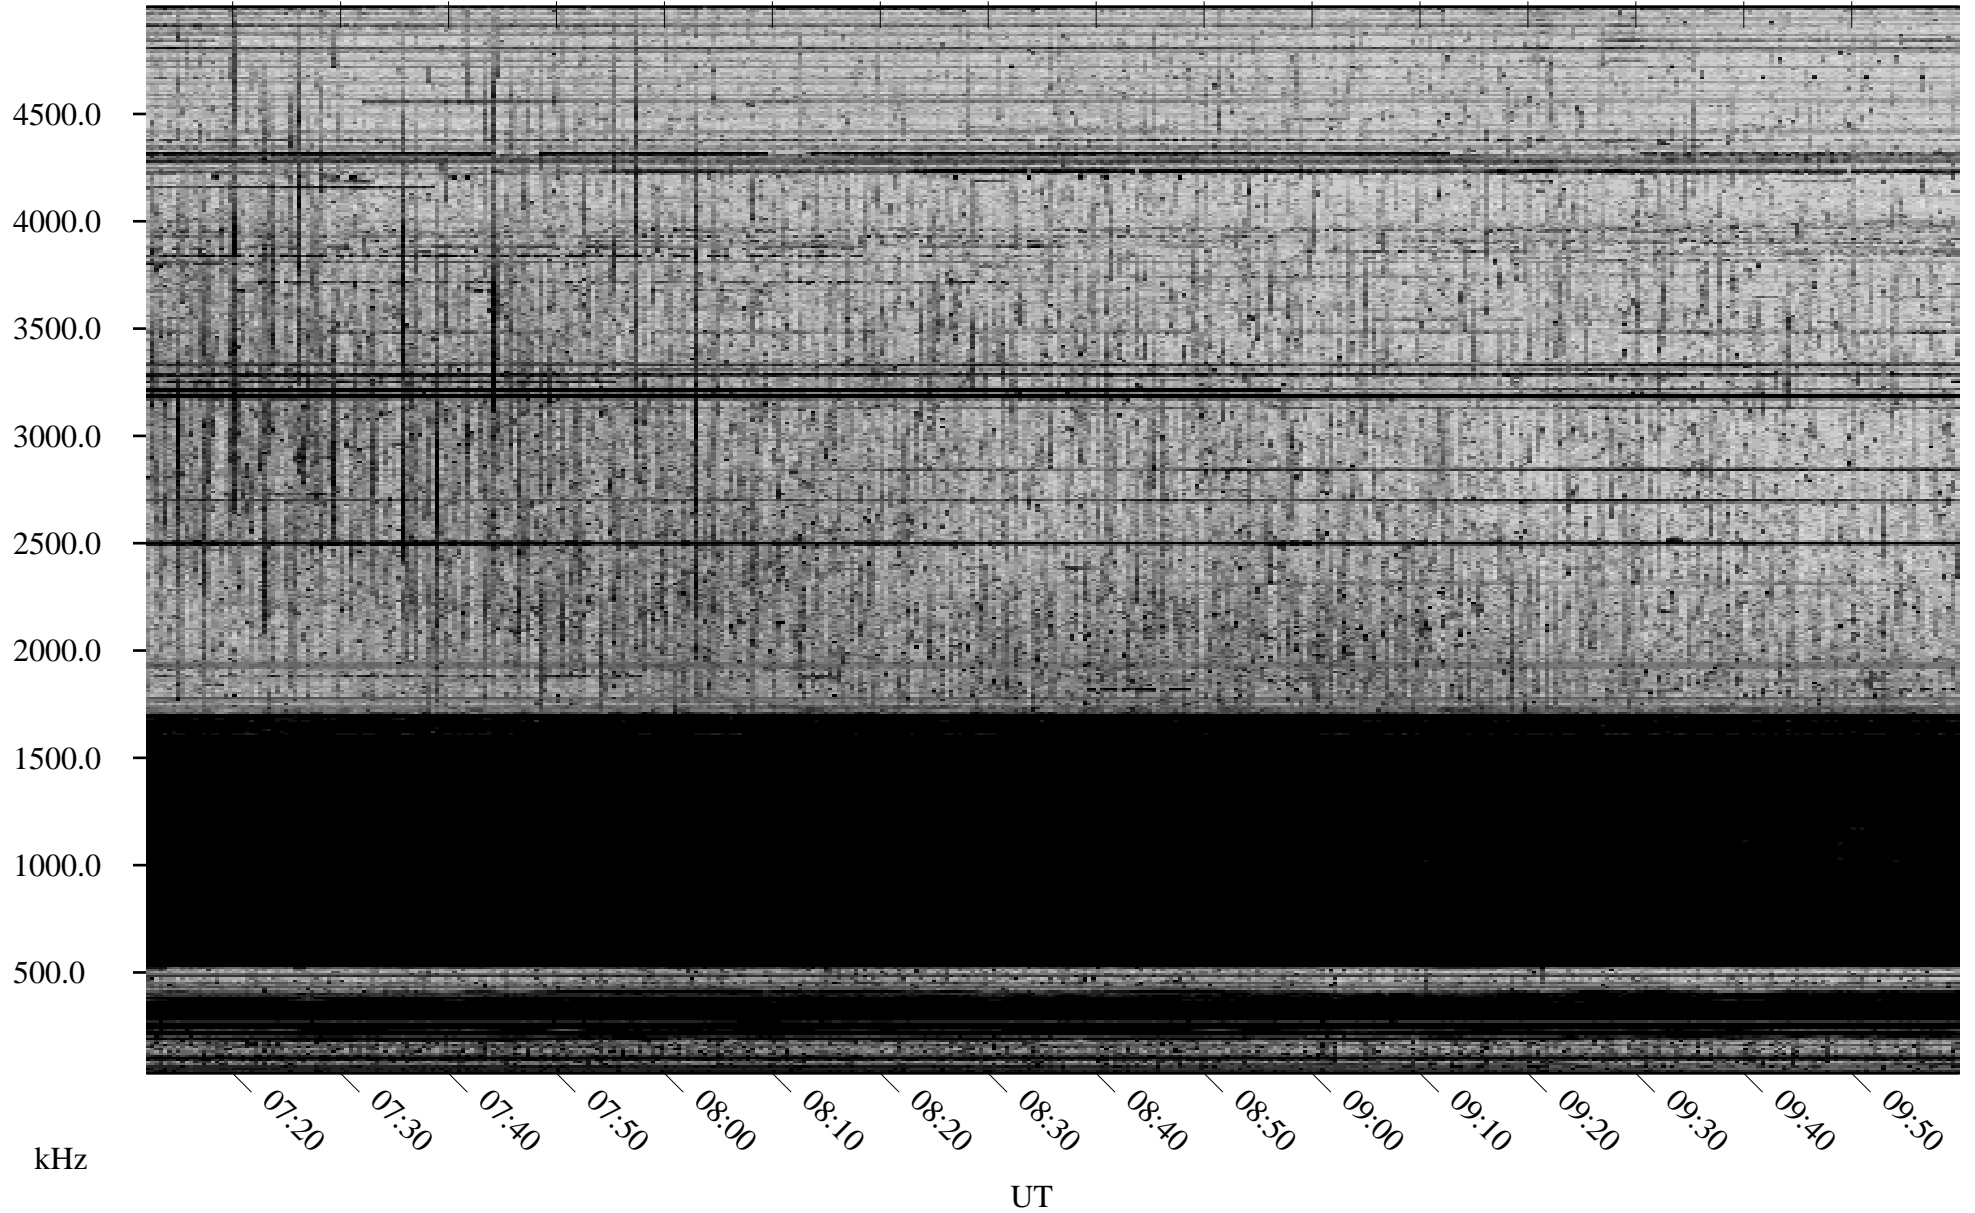

10/21/2007 Churchill, Manitoba

Linear Scale Black = 161 White = 15

ch07294l.r00SUm max_12

Page 1

10/21/2007 Churchill, Manitoba

Linear Scale Black = 161 White = 15

ch07294l.r00SUm max_12

Page 2

10/22/2007 Churchill, Manitoba

Linear Scale Black = 161 White = 15

ch07294l.r00SUm max_12

Page 3

10/22/2007 Churchill, Manitoba

Linear Scale Black = 161 White = 15

ch07294l.r00SUm max_12

Page 4

10/22/2007 Churchill, Manitoba

Linear Scale Black = 161 White = 15

ch07294l.r00SUm max_12

Page 5

10/22/2007 Churchill, Manitoba

Linear Scale Black = 161 White = 15

ch07294l.r00SUm max_12

Page 6

10/22/2007 Churchill, Manitoba

Linear Scale Black = 161 White = 15

ch07294l.r00SUm max_12

Page 7

10/22/2007 Churchill, Manitoba

Linear Scale Black = 161 White = 15

ch07294l.r00SUm max_12