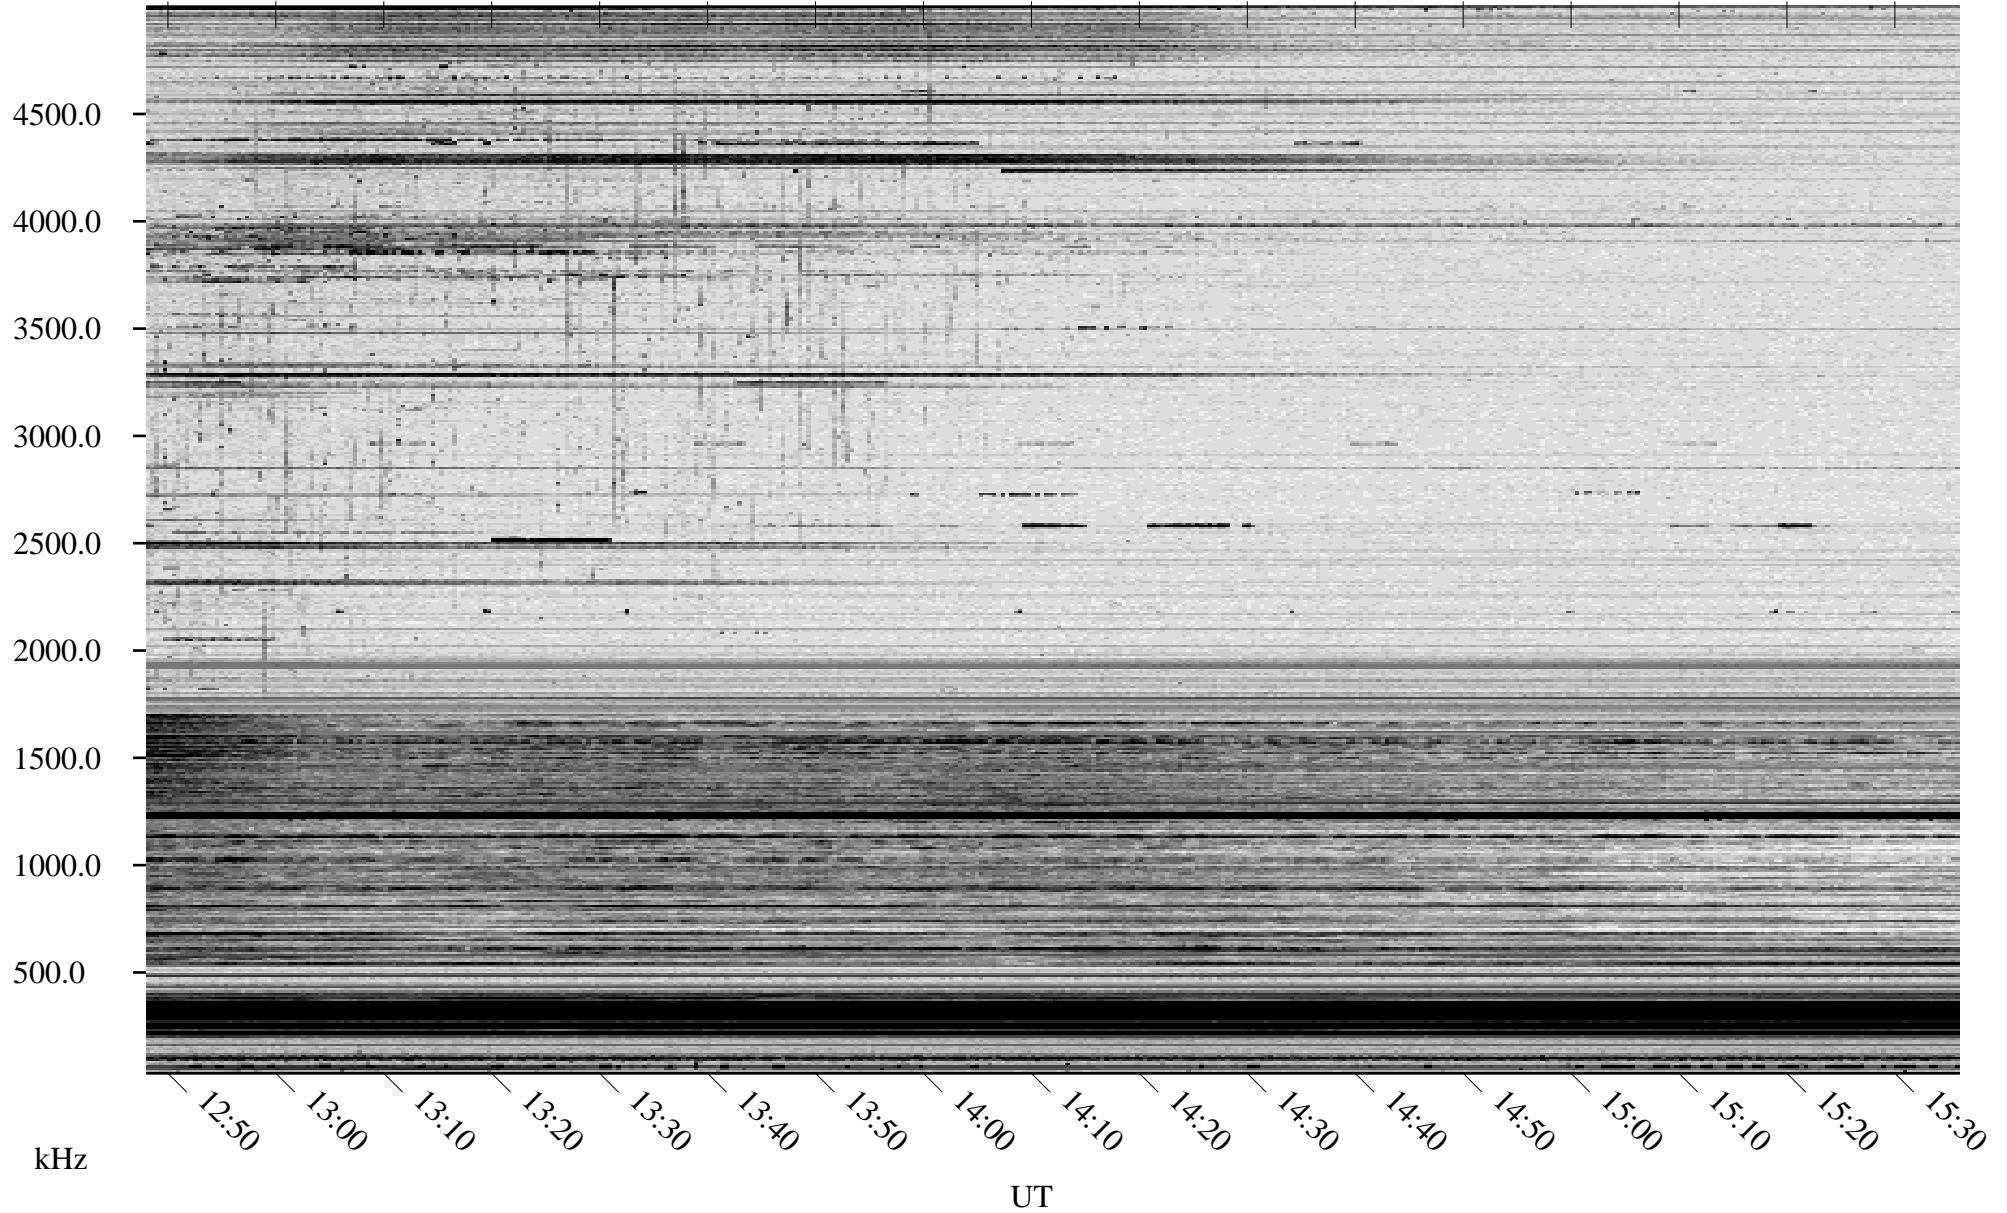

10/21/2007 Churchill, Manitoba

Linear Scale Black = 161 White = 15

ch07294l.r00SUm max_12

Page 1

10/21/2007 Churchill, Manitoba

Linear Scale Black = 161 White = 15

ch07294l.r00SUm max_12

Page 2

10/22/2007 Churchill, Manitoba

Linear Scale Black = 161 White = 15

ch07294l.r00SUm max_12

Page 3

10/22/2007 Churchill, Manitoba

Linear Scale Black = 161 White = 15

ch07294l.r00SUm max_12

Page 4

10/22/2007 Churchill, Manitoba

Linear Scale Black = 161 White = 15

ch07294l.r00SUm max_12

Page 5

10/22/2007 Churchill, Manitoba

Linear Scale Black = 161 White = 15

ch07294l.r00SUm max_12

Page 6

10/22/2007 Churchill, Manitoba

Linear Scale Black = 161 White = 15

ch07294l.r00SUm max_12

Page 7

10/22/2007 Churchill, Manitoba

Linear Scale Black = 161 White = 15

ch07294l.r00SUm max_12