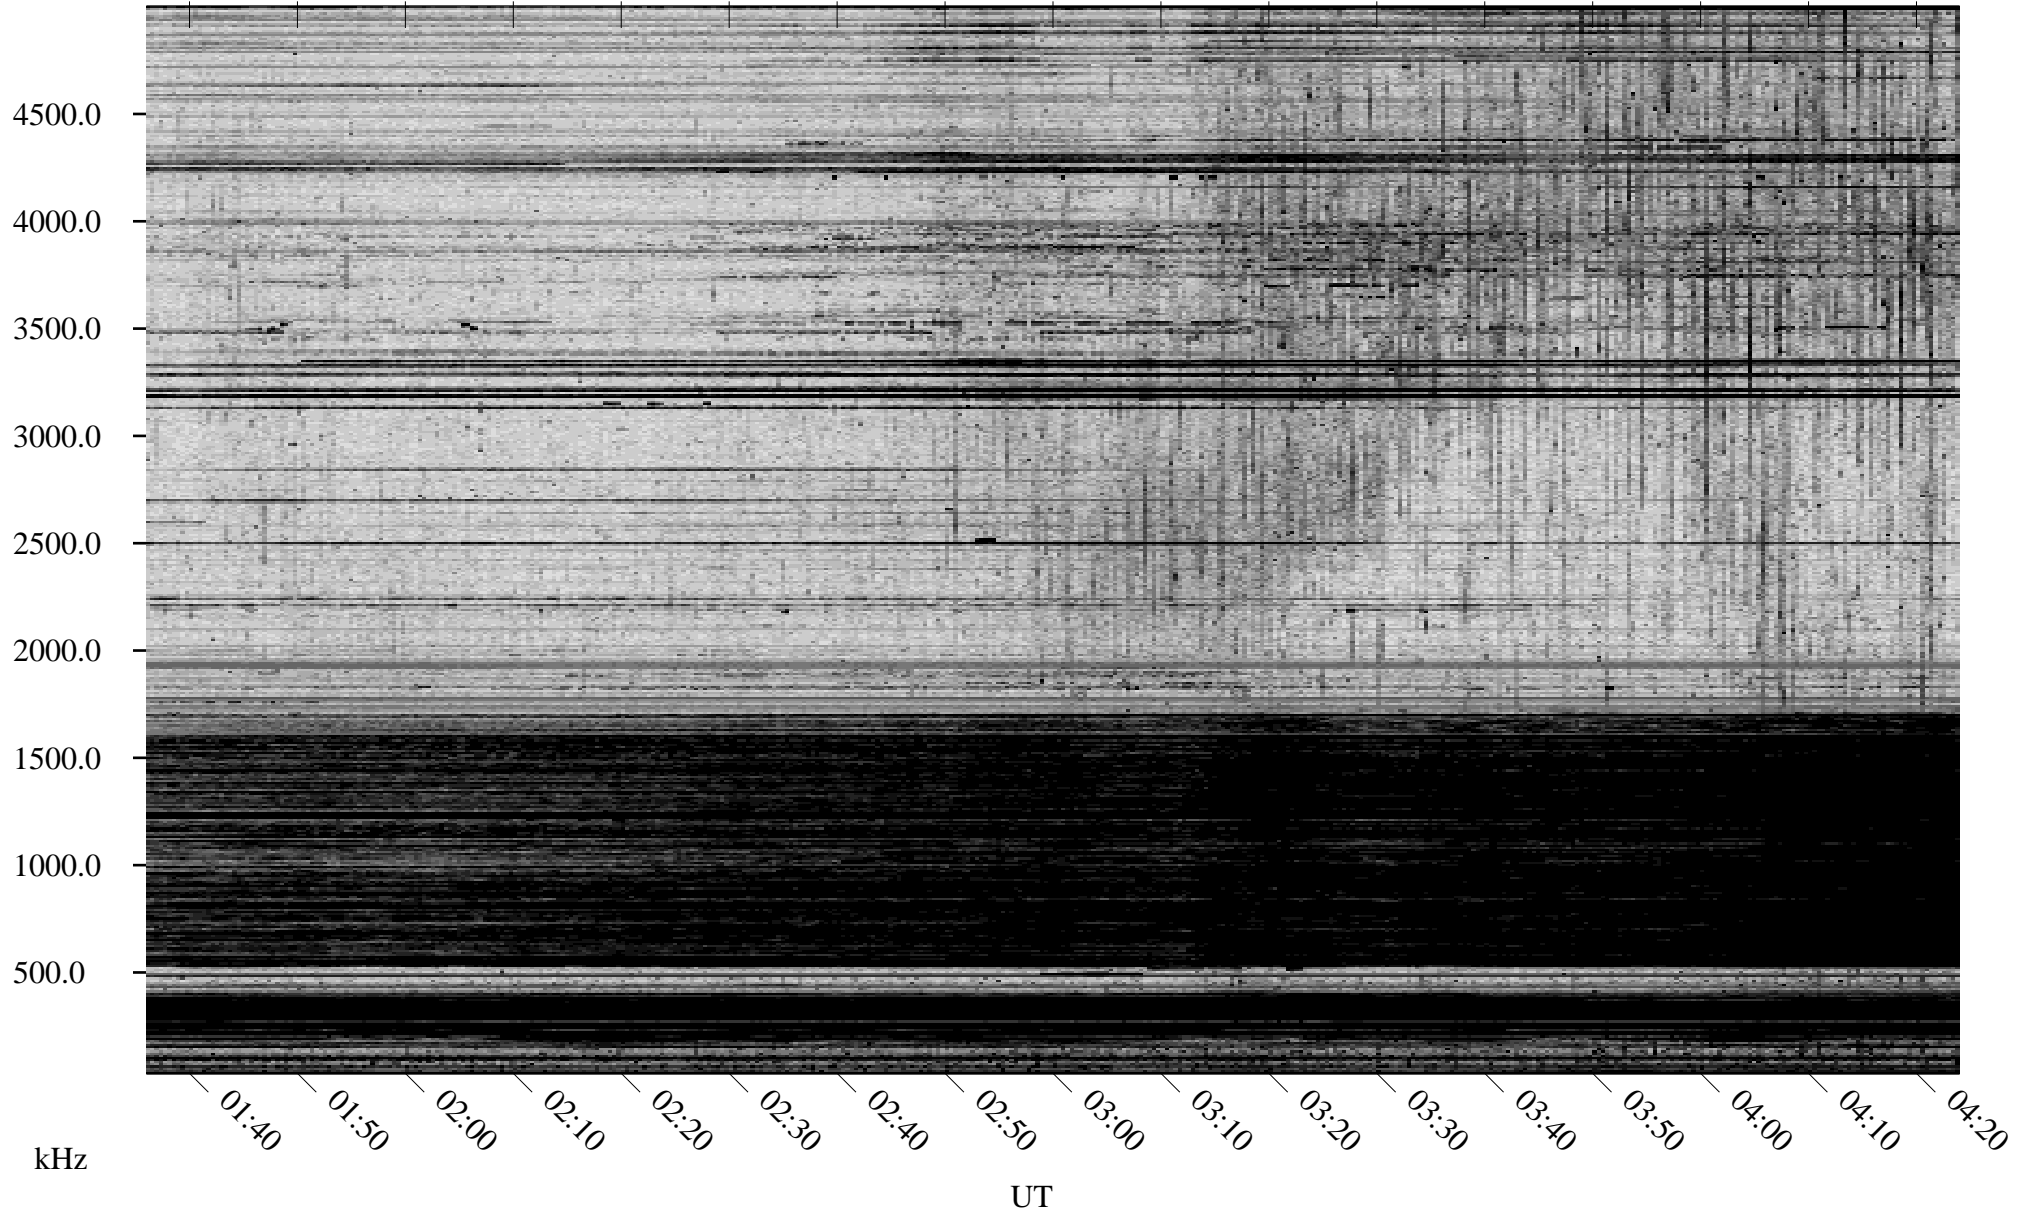

10/21/2007 Churchill, Manitoba

Linear Scale Black = 161 White = 15

ch07294l.r00SUm max_12

Page 1

10/21/2007 Churchill, Manitoba

Linear Scale Black = 161 White = 15

ch07294l.r00SUm max_12

Page 2

10/22/2007 Churchill, Manitoba

Linear Scale Black = 161 White = 15

ch07294l.r00SUm max_12

Page 3

10/22/2007 Churchill, Manitoba

Linear Scale Black = 161 White = 15

ch07294l.r00SUm max_12

Page 4

10/22/2007 Churchill, Manitoba

Linear Scale Black = 161 White = 15

ch07294l.r00SUm max_12

Page 5

10/22/2007 Churchill, Manitoba

Linear Scale Black = 161 White = 15

ch07294l.r00SUm max_12

Page 6

10/22/2007 Churchill, Manitoba

Linear Scale Black = 161 White = 15

ch07294l.r00SUm max_12

Page 7

10/22/2007 Churchill, Manitoba

Linear Scale Black = 161 White = 15

ch07294l.r00SUm max_12