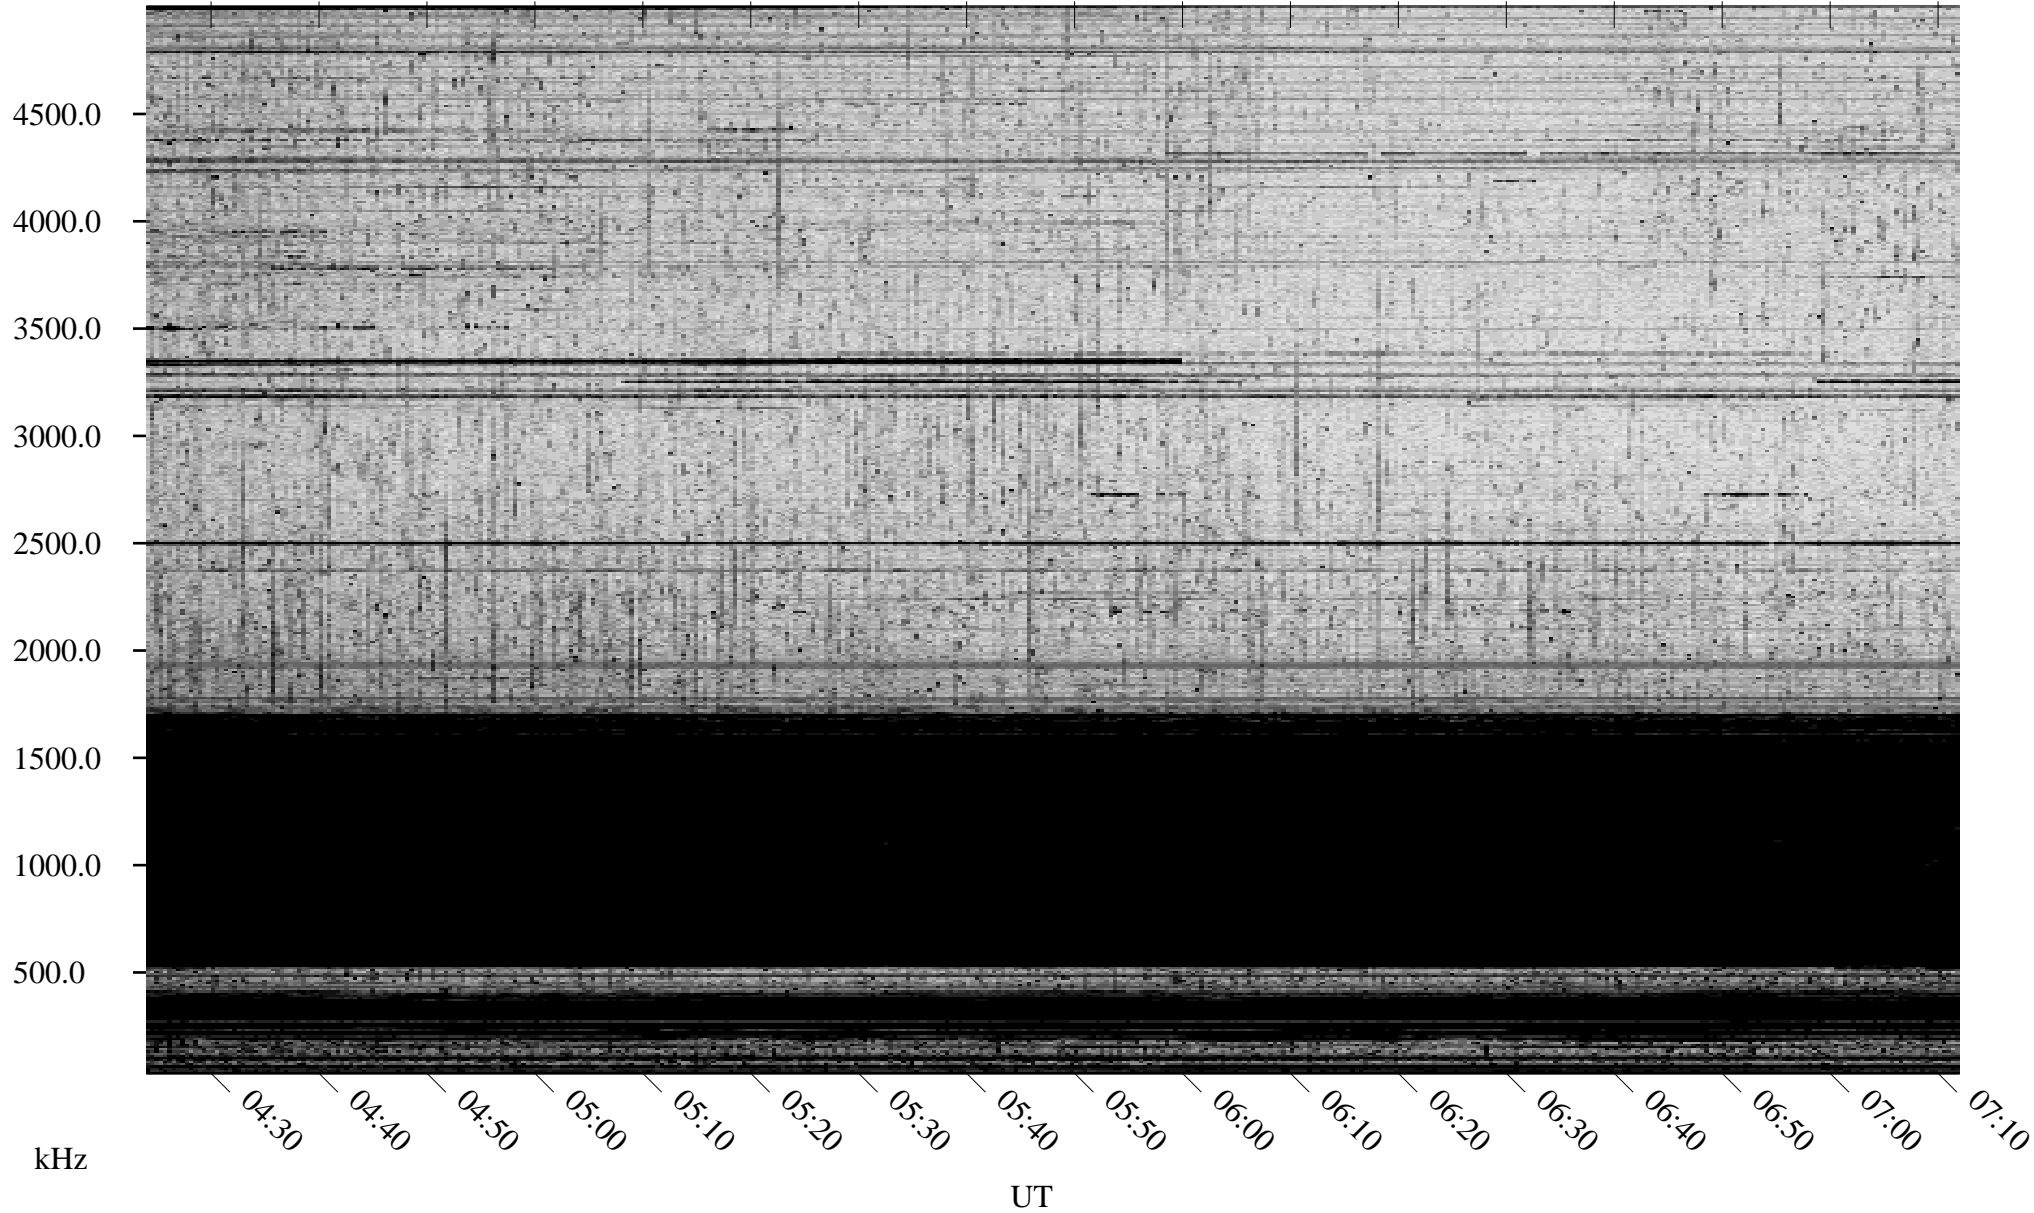

# 10/22/2007 Churchill, Manitoba

Linear Scale    Black = 161    White = 15

ch072951.r00SUm max\_12

Page 2

# 10/23/2007 Churchill, Manitoba

Linear Scale    Black = 161    White = 15

ch072951.r00SUm max\_12

Page 3

# 10/23/2007 Churchill, Manitoba

Linear Scale    Black = 161    White = 15

ch072951.r00SUm max\_12

Page 4

# 10/23/2007 Churchill, Manitoba

Linear Scale    Black = 161    White = 15

ch072951.r00SUm max\_12

Page 5