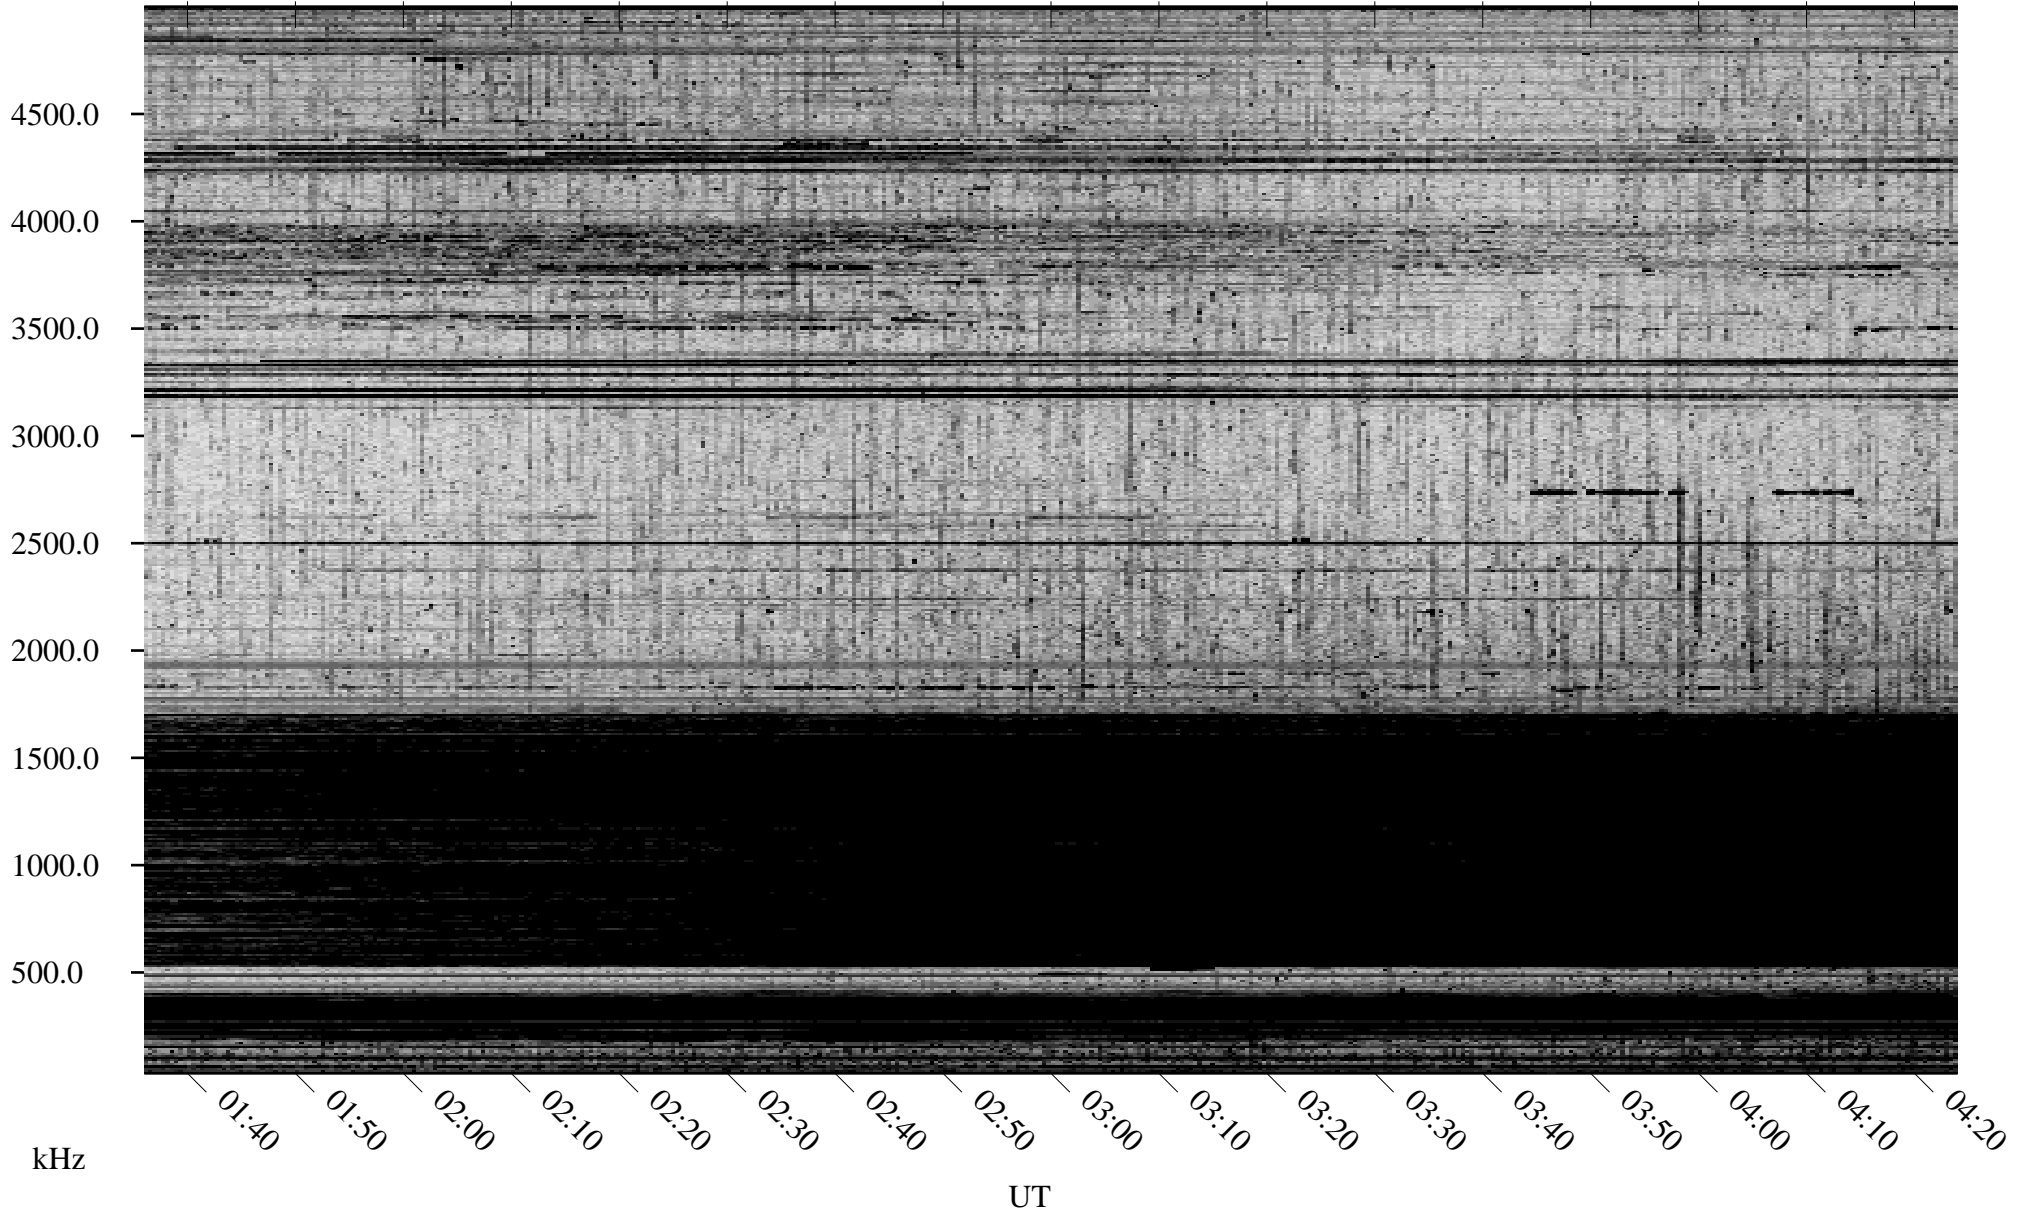

# 10/22/2007 Churchill, Manitoba

Linear Scale    Black = 161    White = 15

ch072951.r00SUm max\_12

Page 1

# 10/22/2007 Churchill, Manitoba

Linear Scale    Black = 161    White = 15

ch072951.r00SUm max\_12

Page 2

# 10/23/2007 Churchill, Manitoba

Linear Scale    Black = 161    White = 15

ch072951.r00SUm max\_12

Page 3

# 10/23/2007 Churchill, Manitoba

Linear Scale    Black = 161    White = 15

ch072951.r00SUm max\_12

Page 4