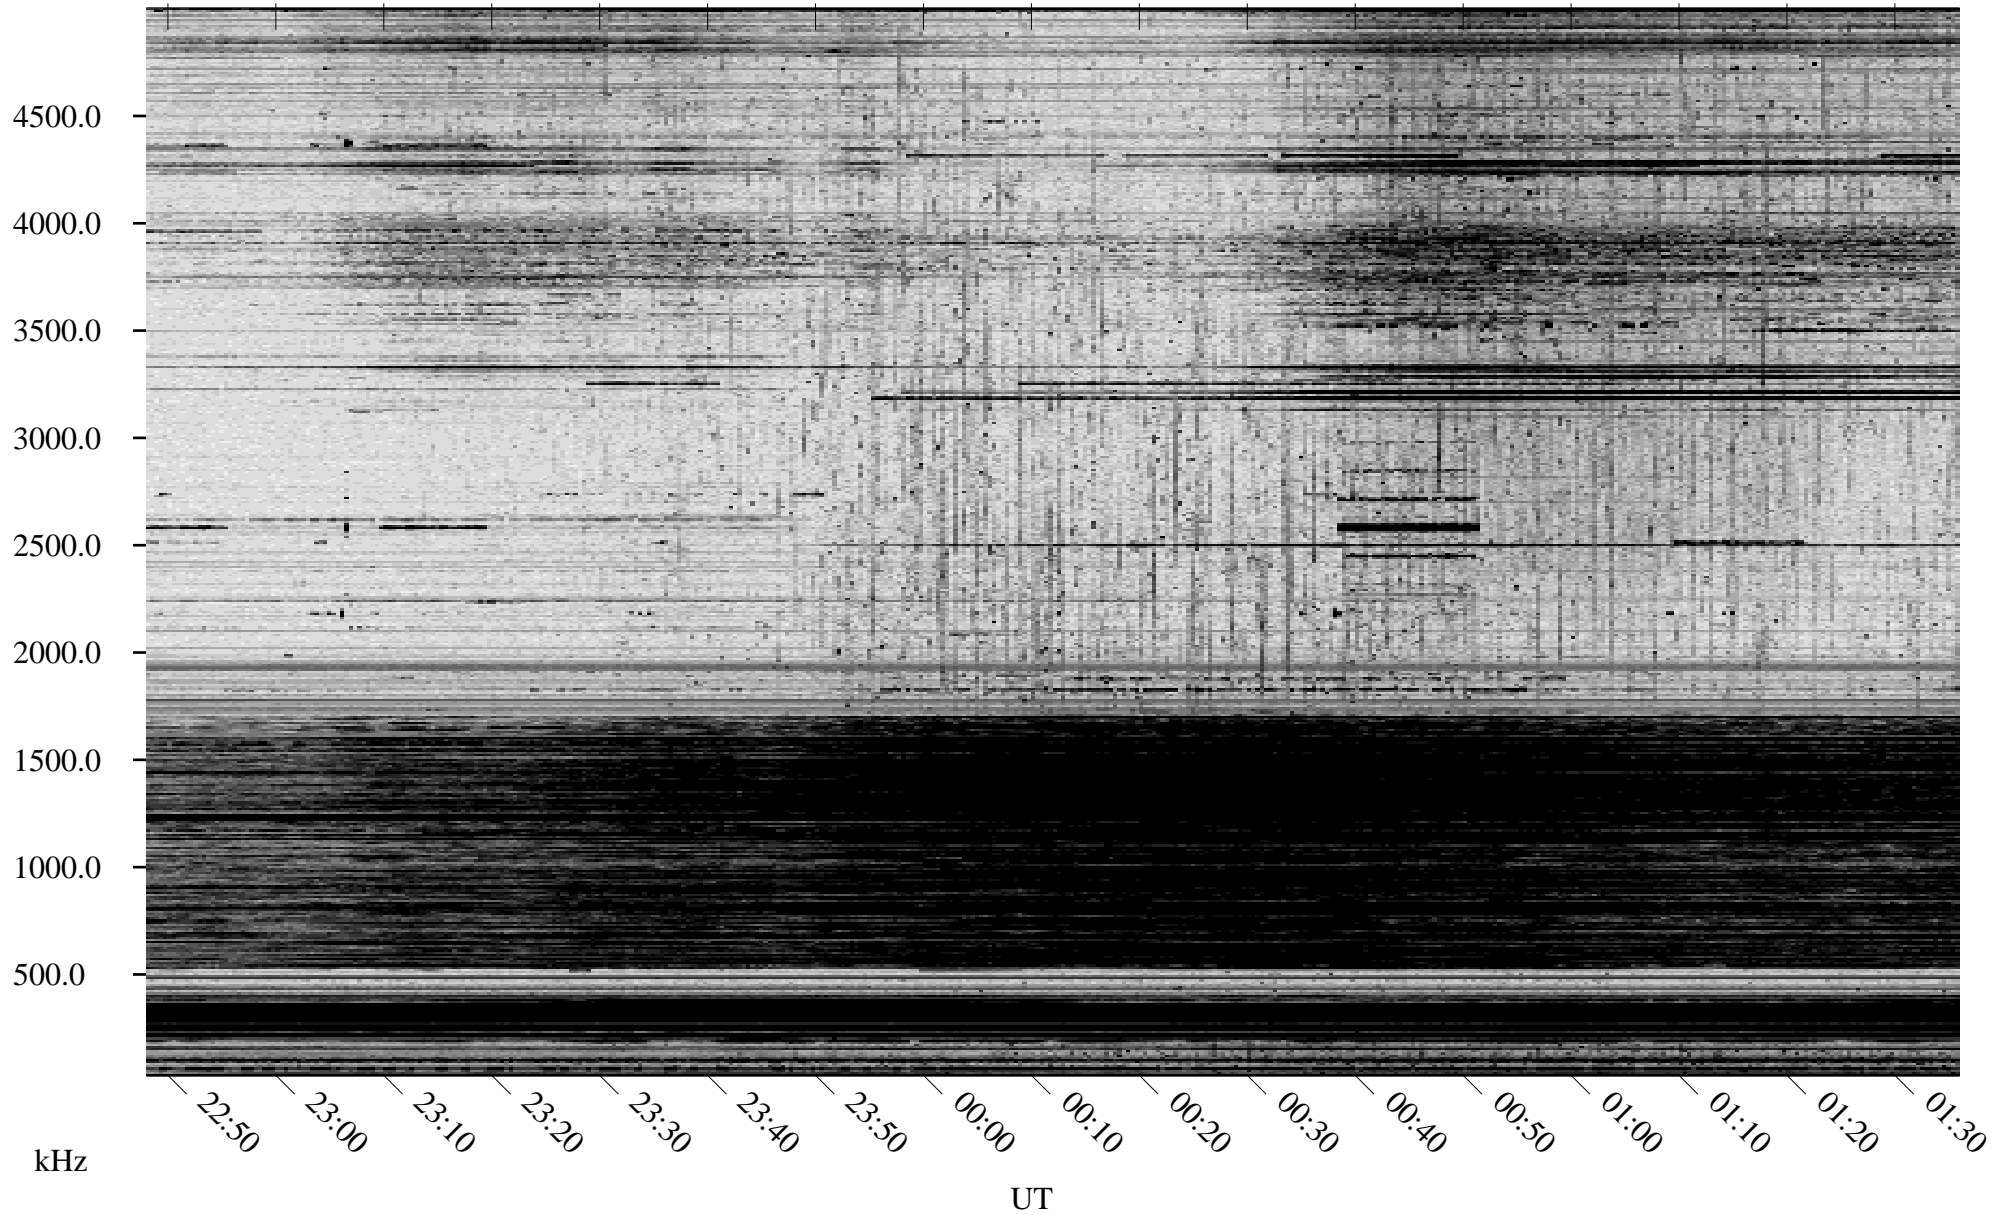

# 10/22/2007 Churchill, Manitoba

Linear Scale    Black = 161    White = 15

ch072951.r00SUm max\_12

Page 1

# 10/22/2007 Churchill, Manitoba

Linear Scale    Black = 161    White = 15

ch072951.r00SUm max\_12

Page 2

# 10/23/2007 Churchill, Manitoba

Linear Scale    Black = 161    White = 15

ch072951.r00SUm max\_12

Page 3

# 10/23/2007 Churchill, Manitoba

Linear Scale    Black = 161    White = 15

ch072951.r00SUm max\_12

Page 4