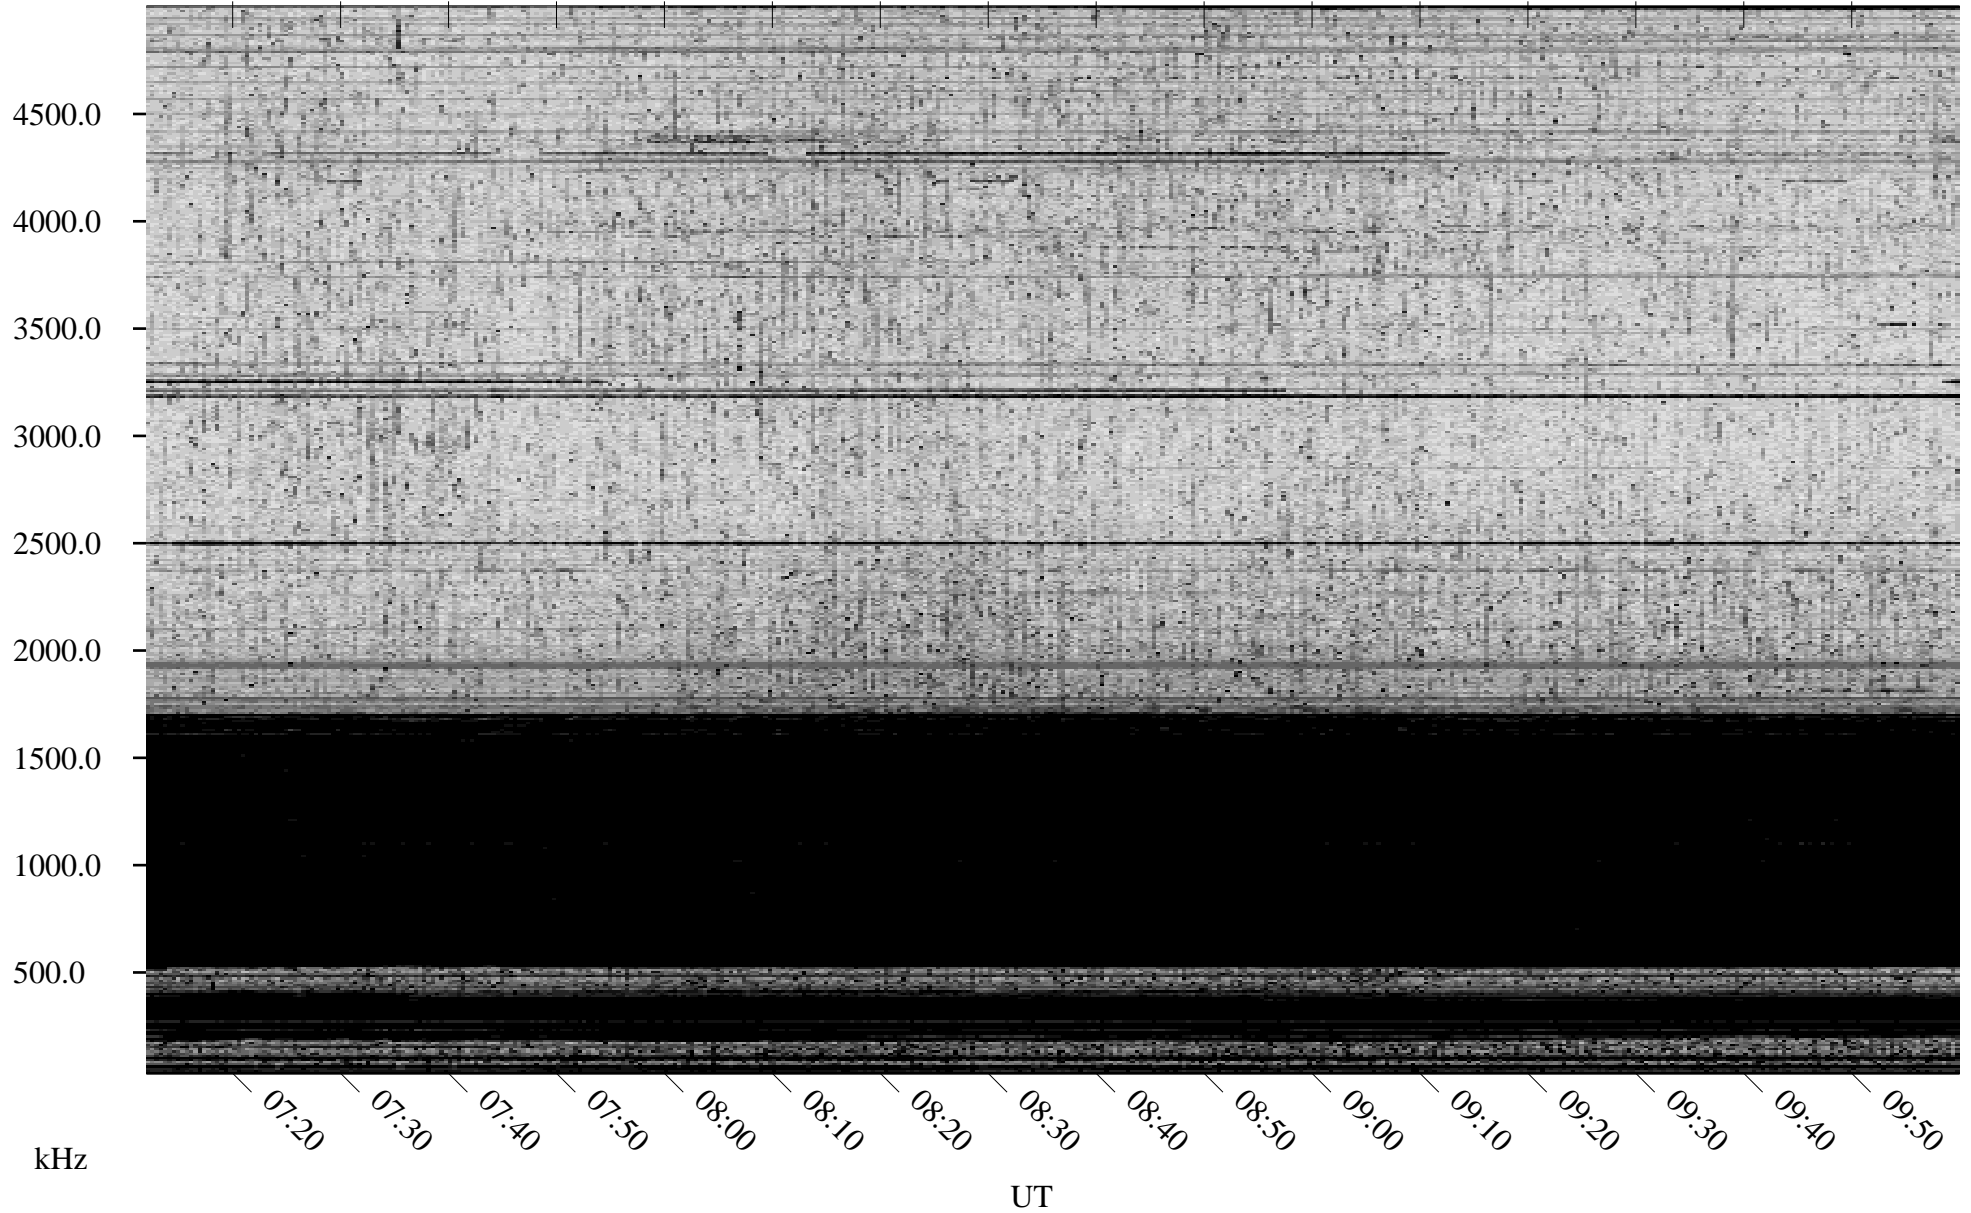

# 10/23/2007 Churchill, Manitoba

Linear Scale    Black = 161    White = 15

ch072951.r00SUm max\_12

Page 4

# 10/23/2007 Churchill, Manitoba

Linear Scale    Black = 161    White = 15

ch072951.r00SUm max\_12

Page 5