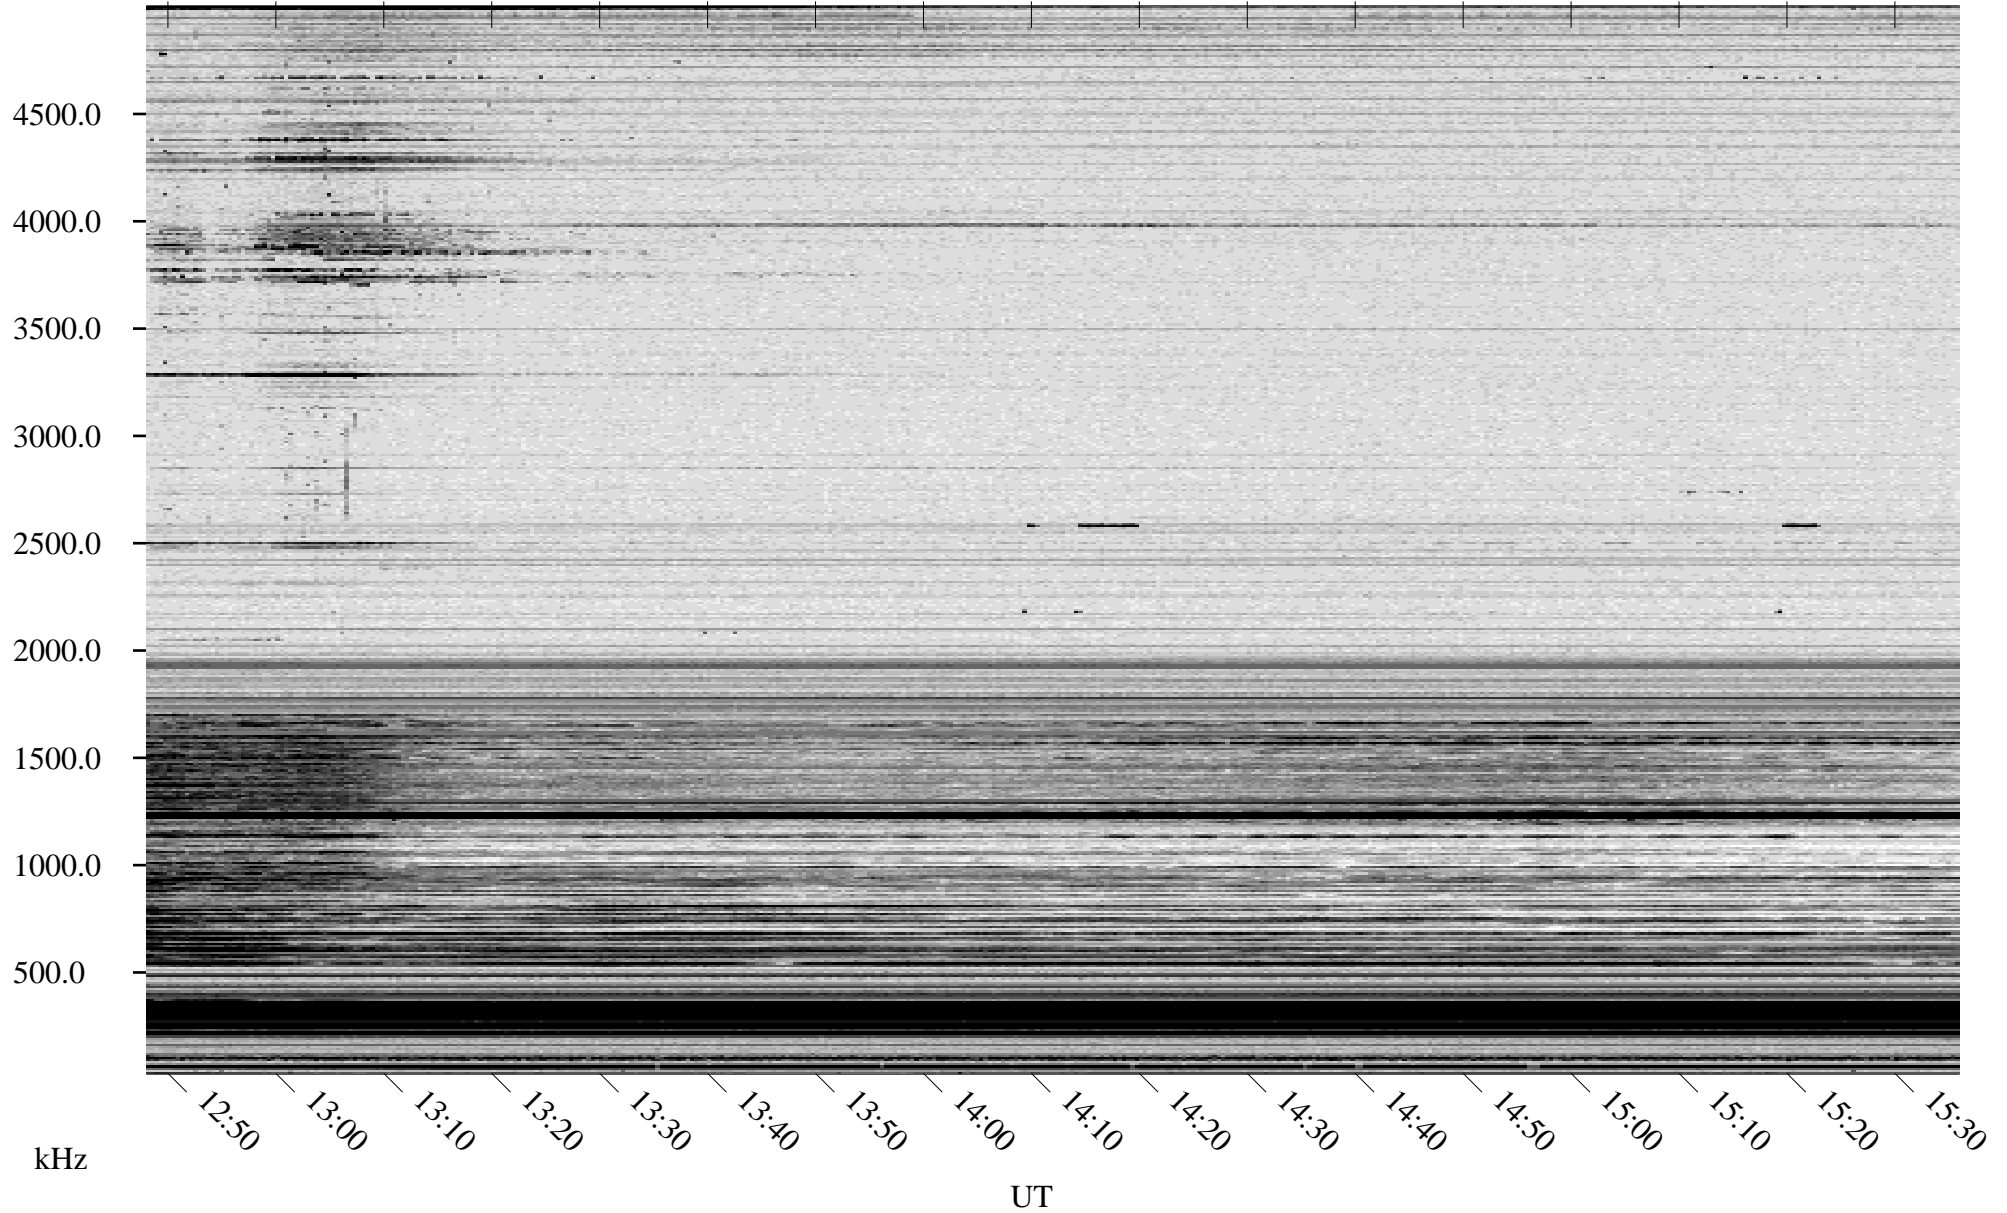

# 10/23/2007 Churchill, Manitoba

Linear Scale    Black = 161    White = 15

ch072951.r00SUm max\_12

Page 5

# 10/23/2007 Churchill, Manitoba

Linear Scale    Black = 161    White = 15

ch07295l.r00SUm max\_12

Page 6

# 10/23/2007 Churchill, Manitoba

Linear Scale    Black = 161    White = 15

ch072951.r00SUm max\_12

Page 7

# 10/23/2007 Churchill, Manitoba

Linear Scale    Black = 161    White = 15

ch072951.r00SUm max\_12