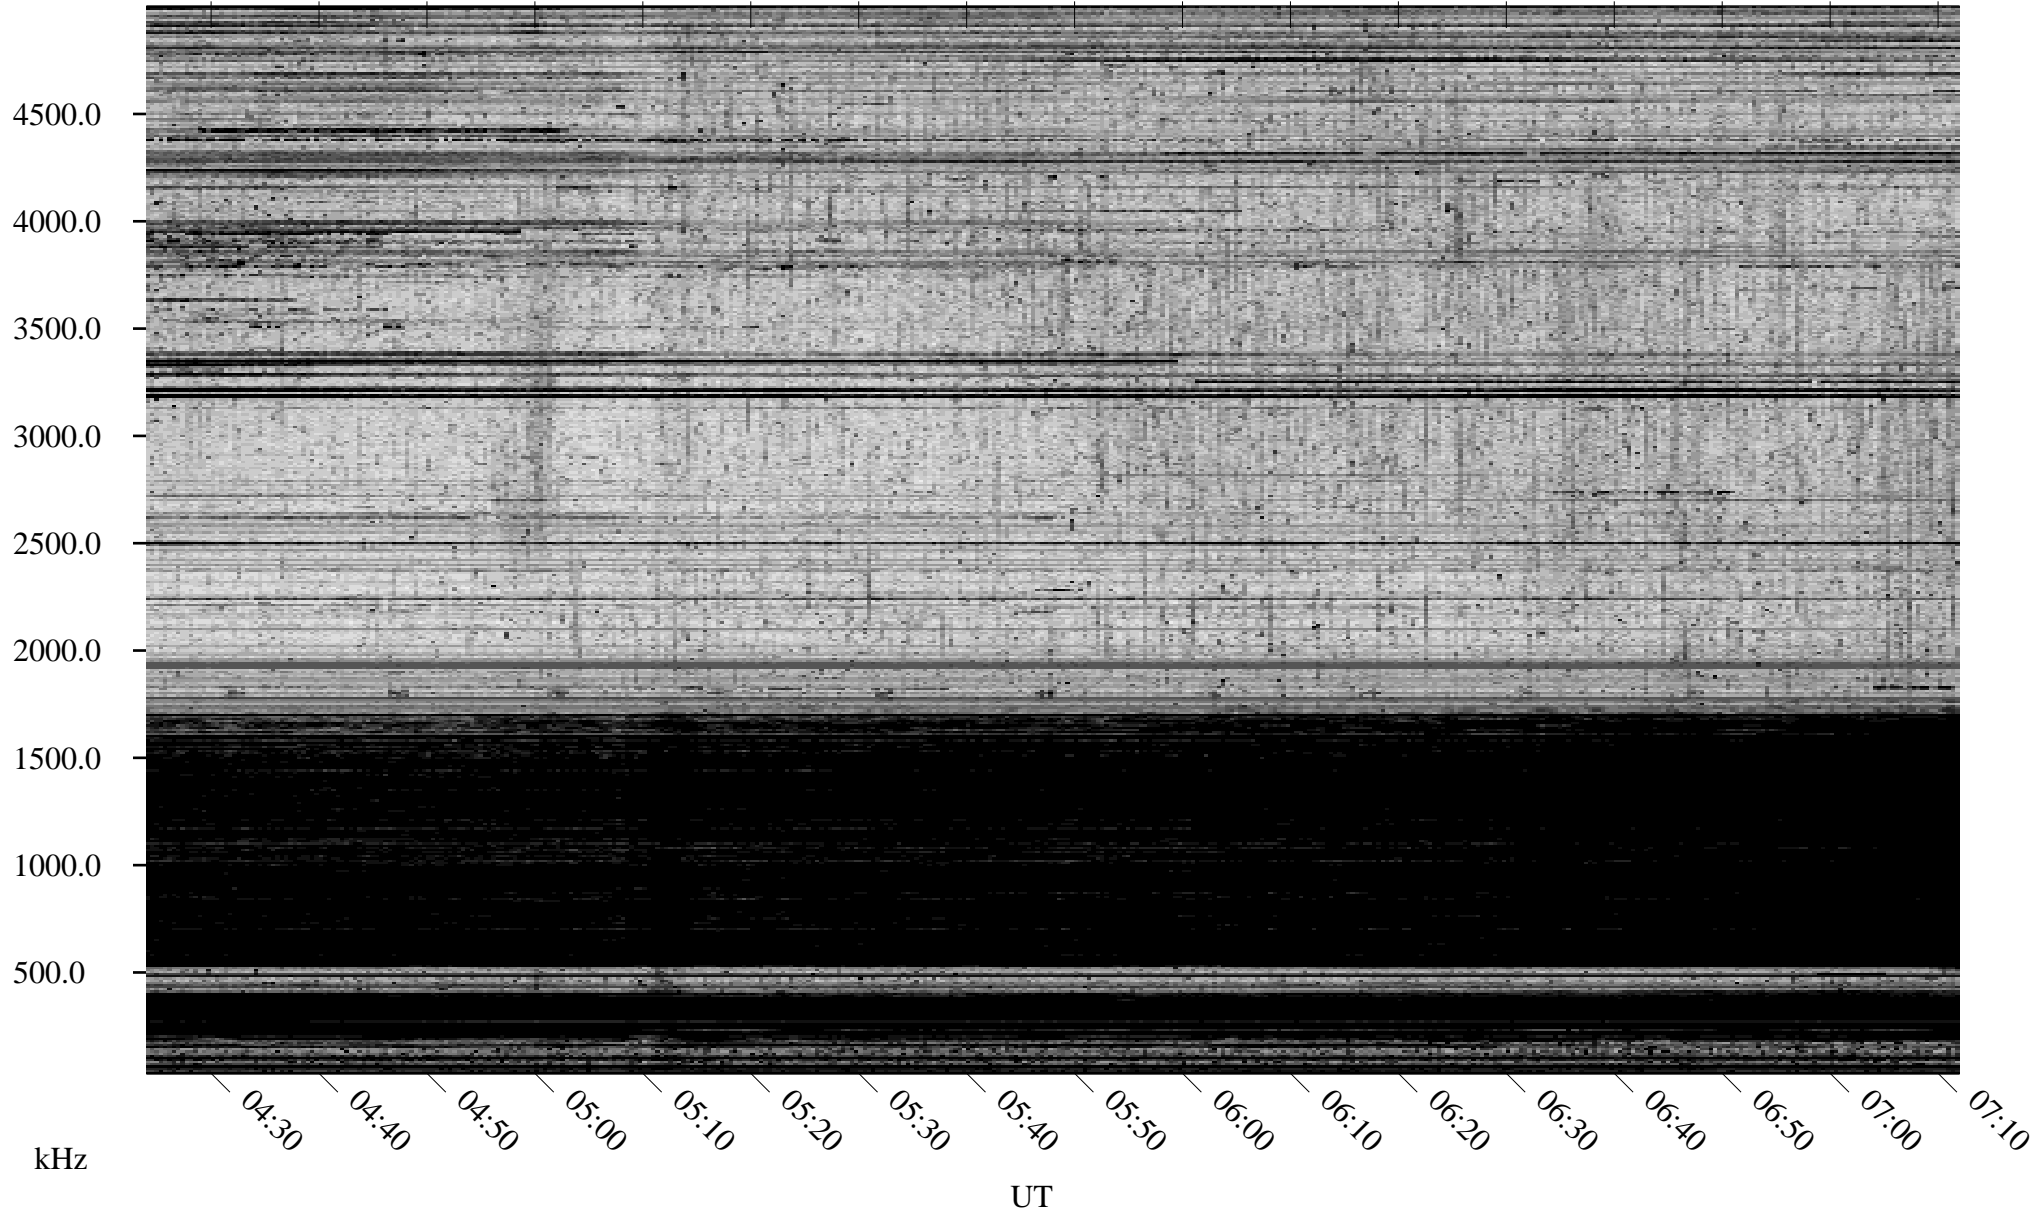

# 10/23/2007 Churchill, Manitoba

Linear Scale    Black = 161    White = 15

ch07296l.r00SUm max\_12

Page 1

# 10/24/2007 Churchill, Manitoba

Linear Scale    Black = 161    White = 15

ch07296l.r00SUm max\_12

Page 3

# 10/24/2007 Churchill, Manitoba

Linear Scale    Black = 161    White = 15

ch07296l.r00SUm max\_12

Page 4

# 10/24/2007 Churchill, Manitoba

Linear Scale    Black = 161    White = 15

ch07296l.r00SUm max\_12

Page 5