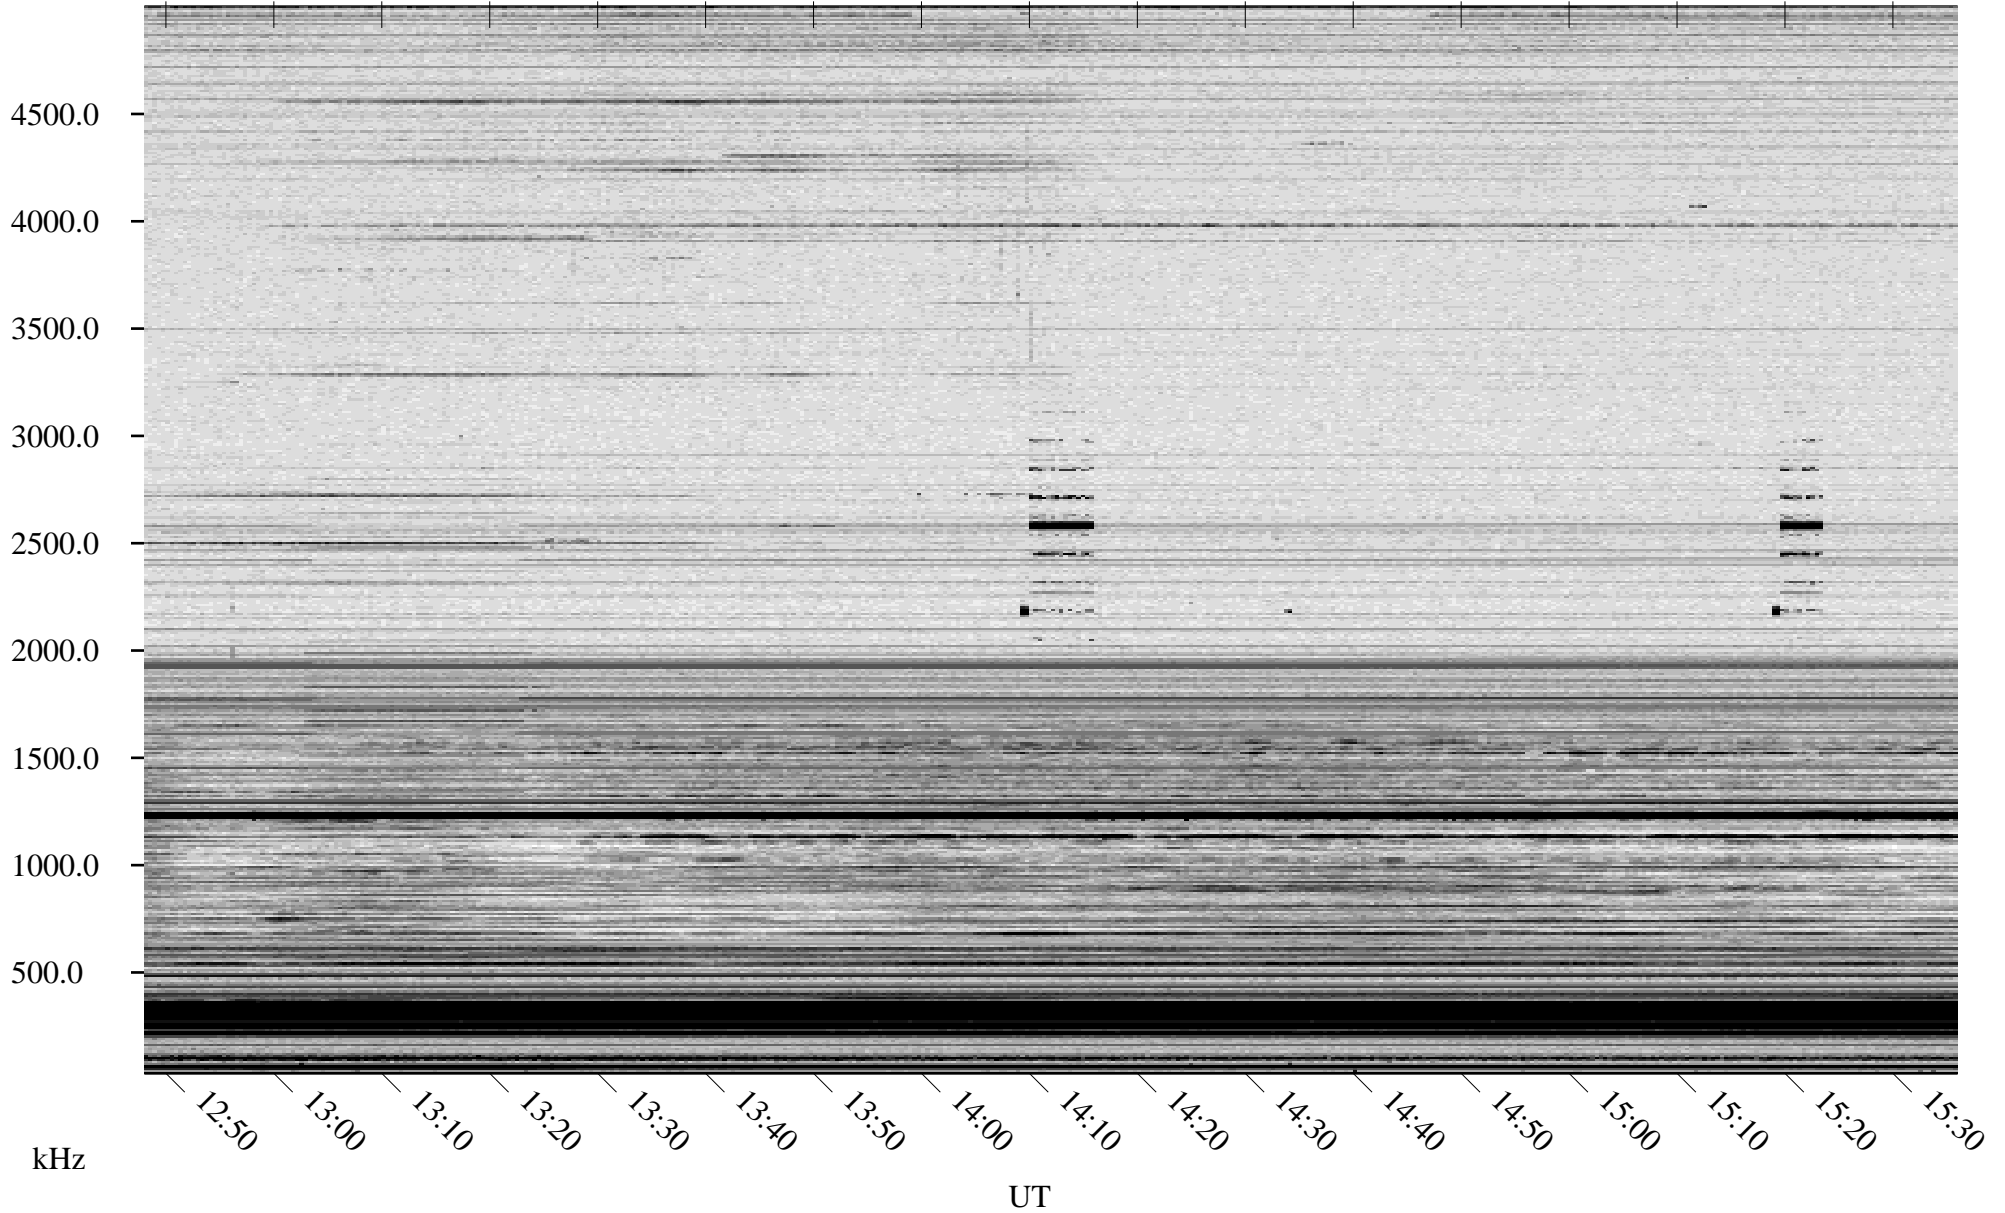

# 10/24/2007 Churchill, Manitoba

Linear Scale    Black = 161    White = 15

ch07296l.r00SUm max\_12

Page 5

# 10/24/2007 Churchill, Manitoba

Linear Scale    Black = 161    White = 15

ch07296l.r00SUm max\_12

Page 6

# 10/24/2007 Churchill, Manitoba

Linear Scale    Black = 161    White = 15

ch07296l.r00SUm max\_12

Page 7

# 10/24/2007 Churchill, Manitoba

Linear Scale    Black = 161    White = 15

ch07296l.r00SUm max\_12