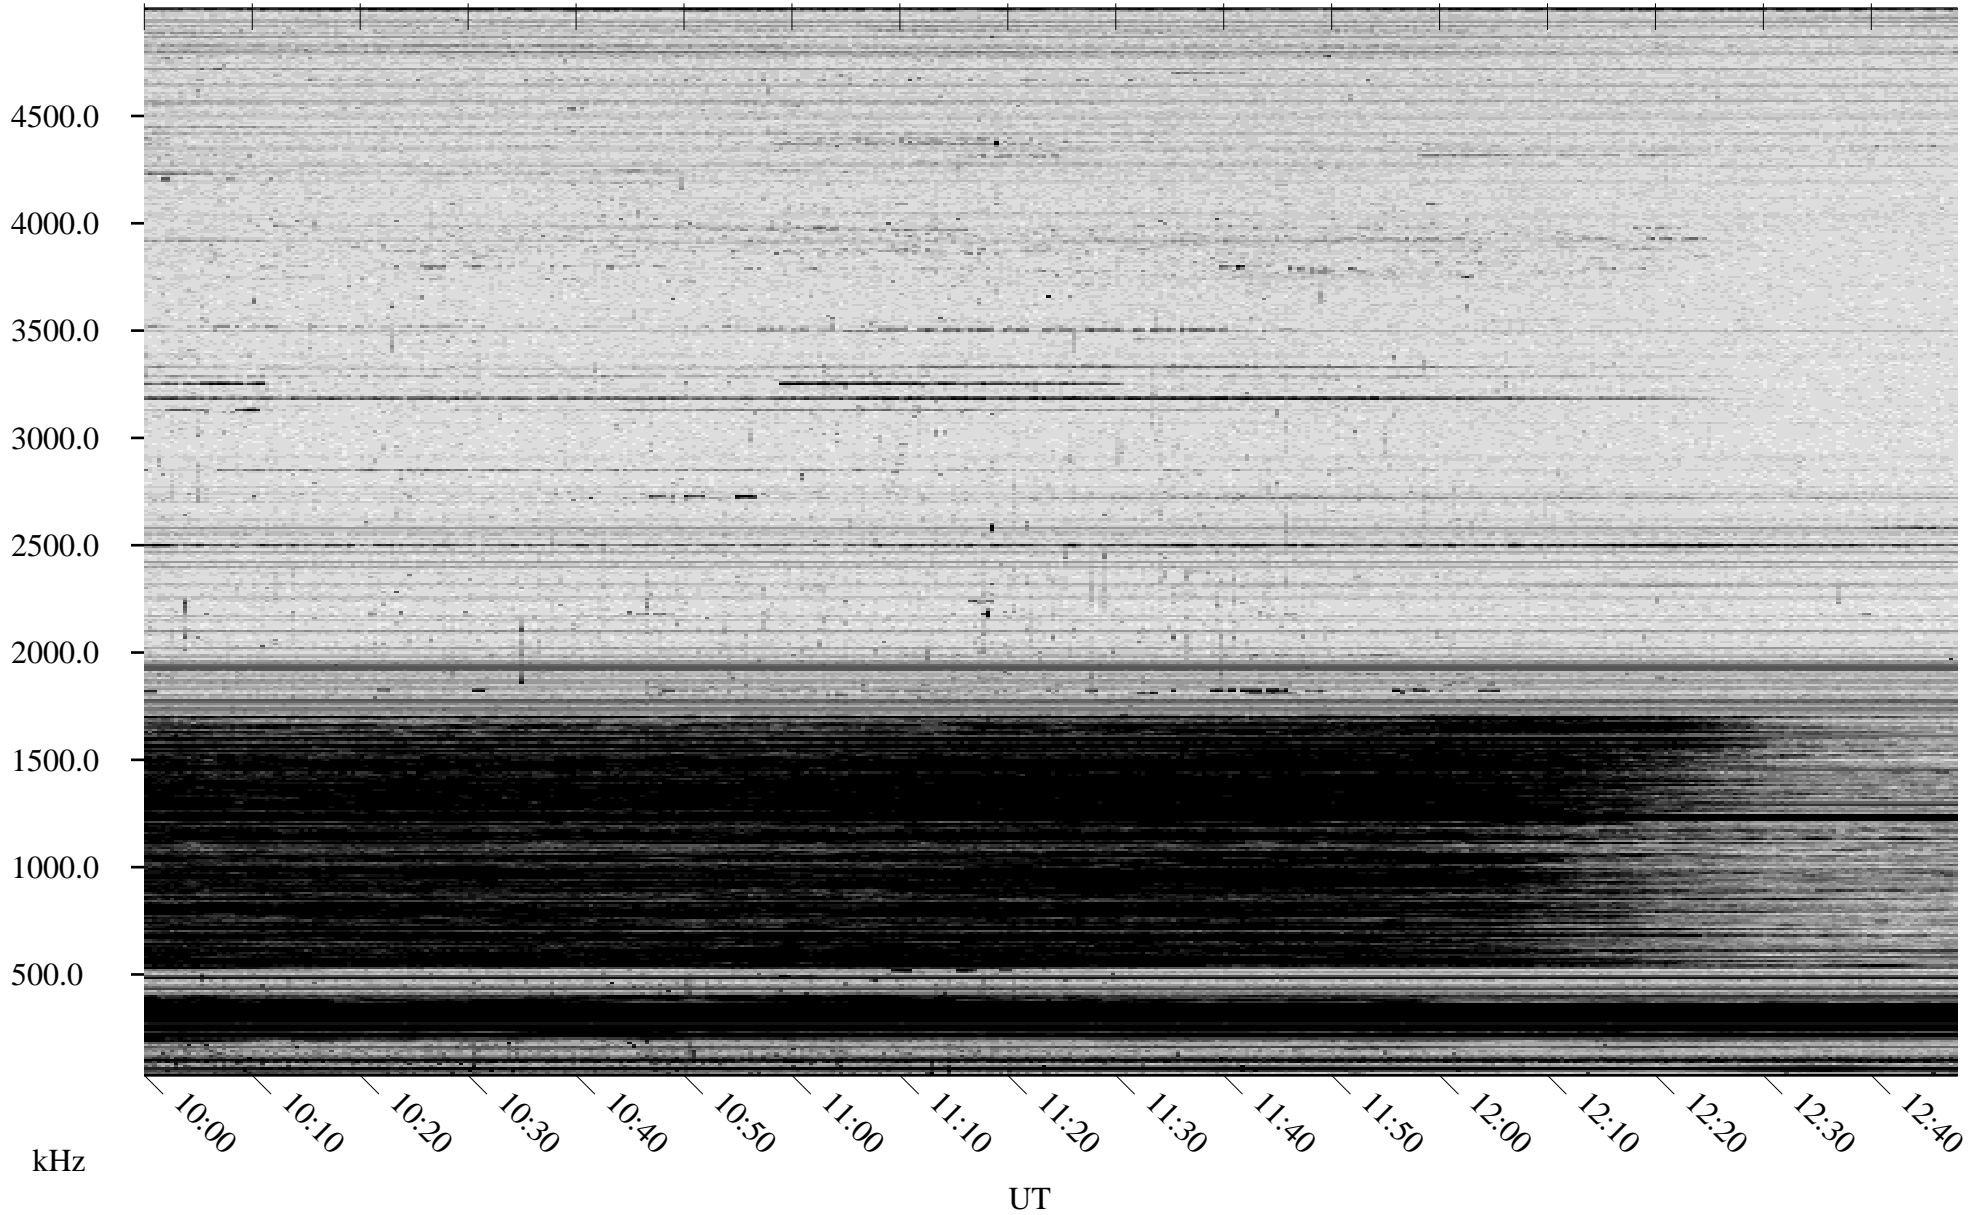

# 10/24/2007 Churchill, Manitoba

Linear Scale    Black = 161    White = 15

ch07296l.r00SUm max\_12

Page 5

# 10/24/2007 Churchill, Manitoba

Linear Scale    Black = 161    White = 15

ch07296l.r00SUm max\_12

Page 6

# 10/24/2007 Churchill, Manitoba

Linear Scale    Black = 161    White = 15

ch07296l.r00SUm max\_12

Page 7

# 10/24/2007 Churchill, Manitoba

Linear Scale    Black = 161    White = 15

ch07296l.r00SUm max\_12