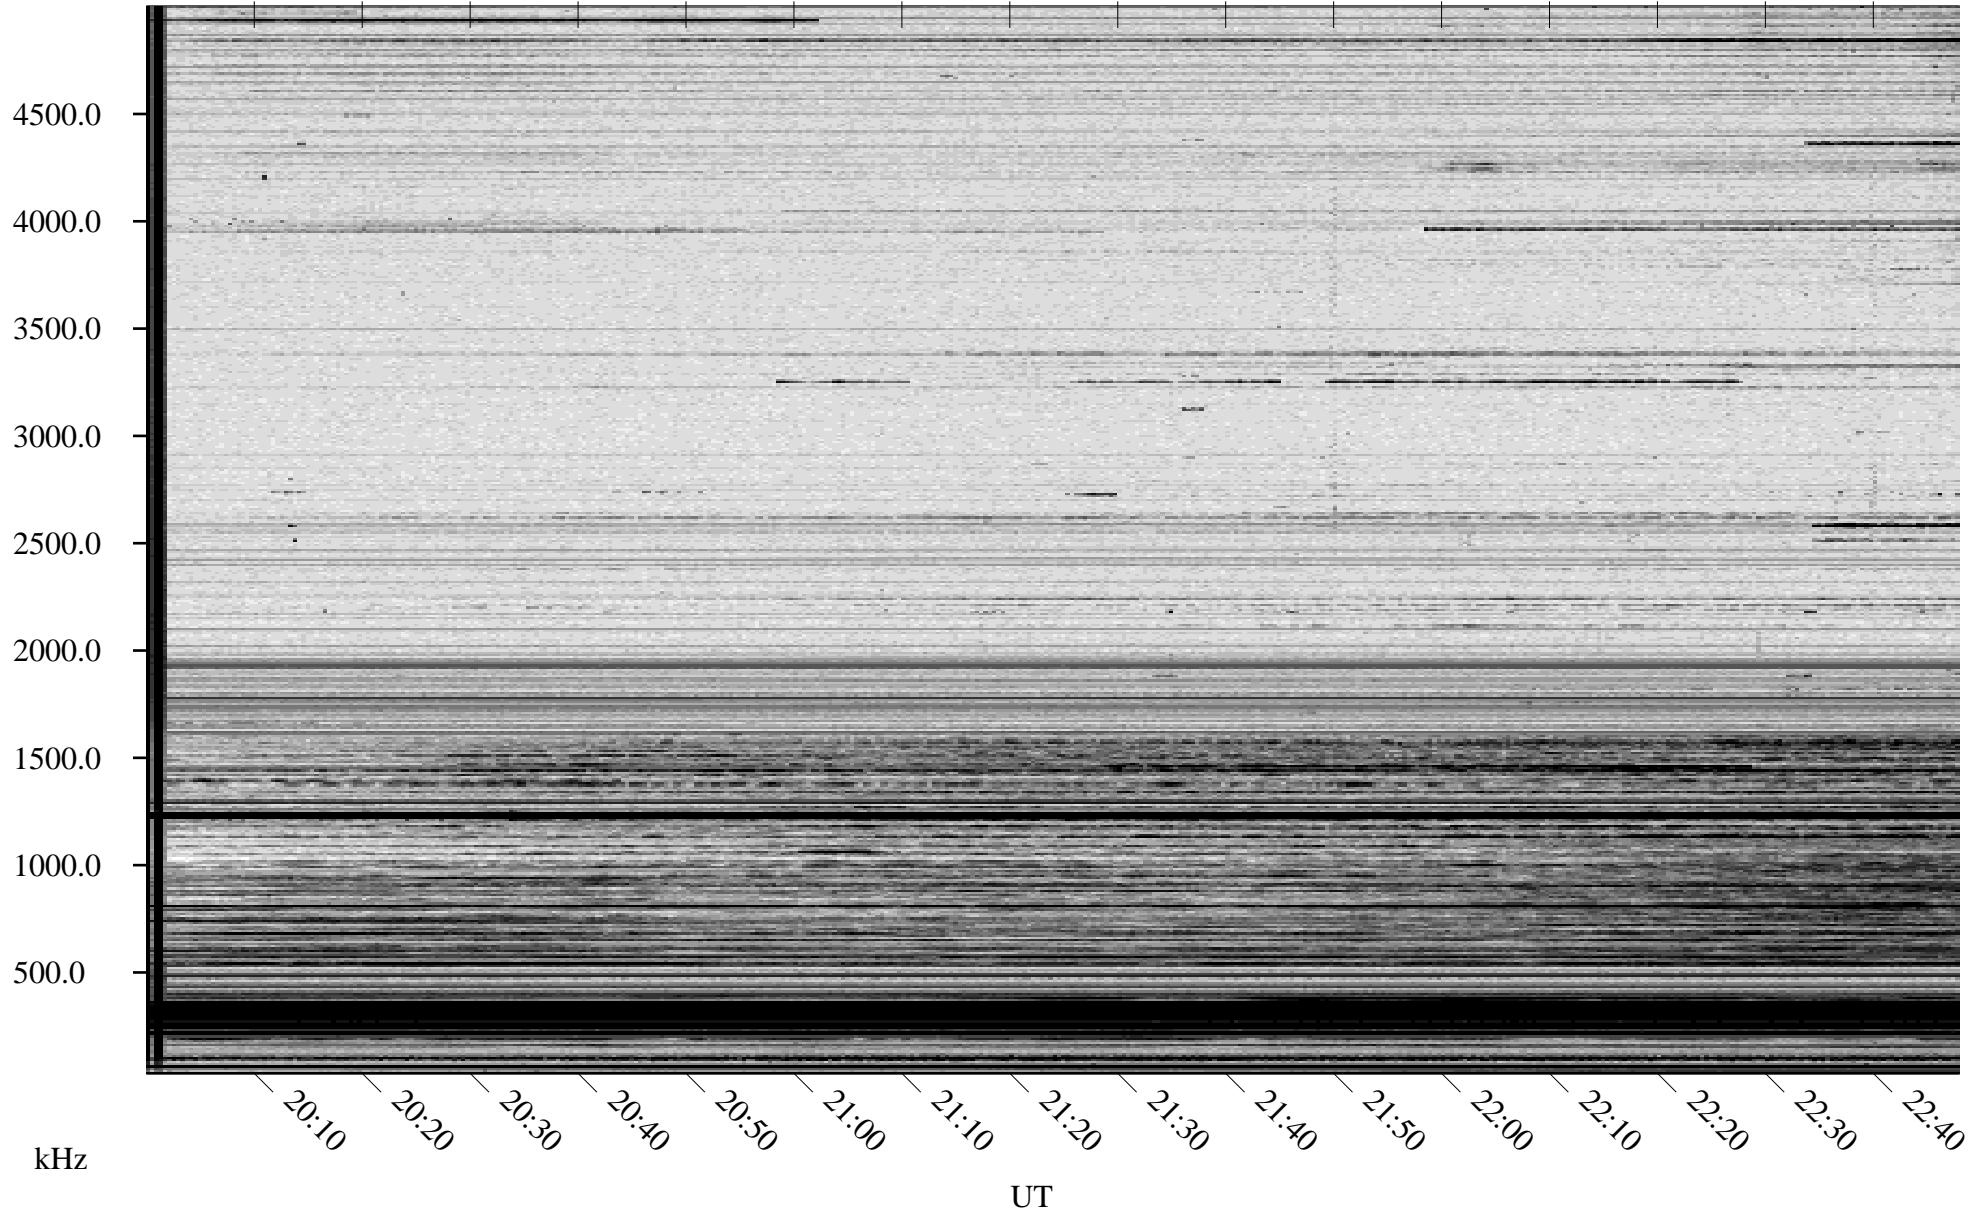

# 10/23/2007 Churchill, Manitoba

Linear Scale    Black = 161    White = 15

ch07296l.r00SUm max\_12

Page 1

# 10/23/2007 Churchill, Manitoba

Linear Scale    Black = 161    White = 15

ch07296l.r00SUm max\_12

Page 2

# 10/24/2007 Churchill, Manitoba

Linear Scale    Black = 161    White = 15

ch07296l.r00SUm max\_12

Page 3

# 10/24/2007 Churchill, Manitoba

Linear Scale    Black = 161    White = 15

ch07296l.r00SUm max\_12

Page 4