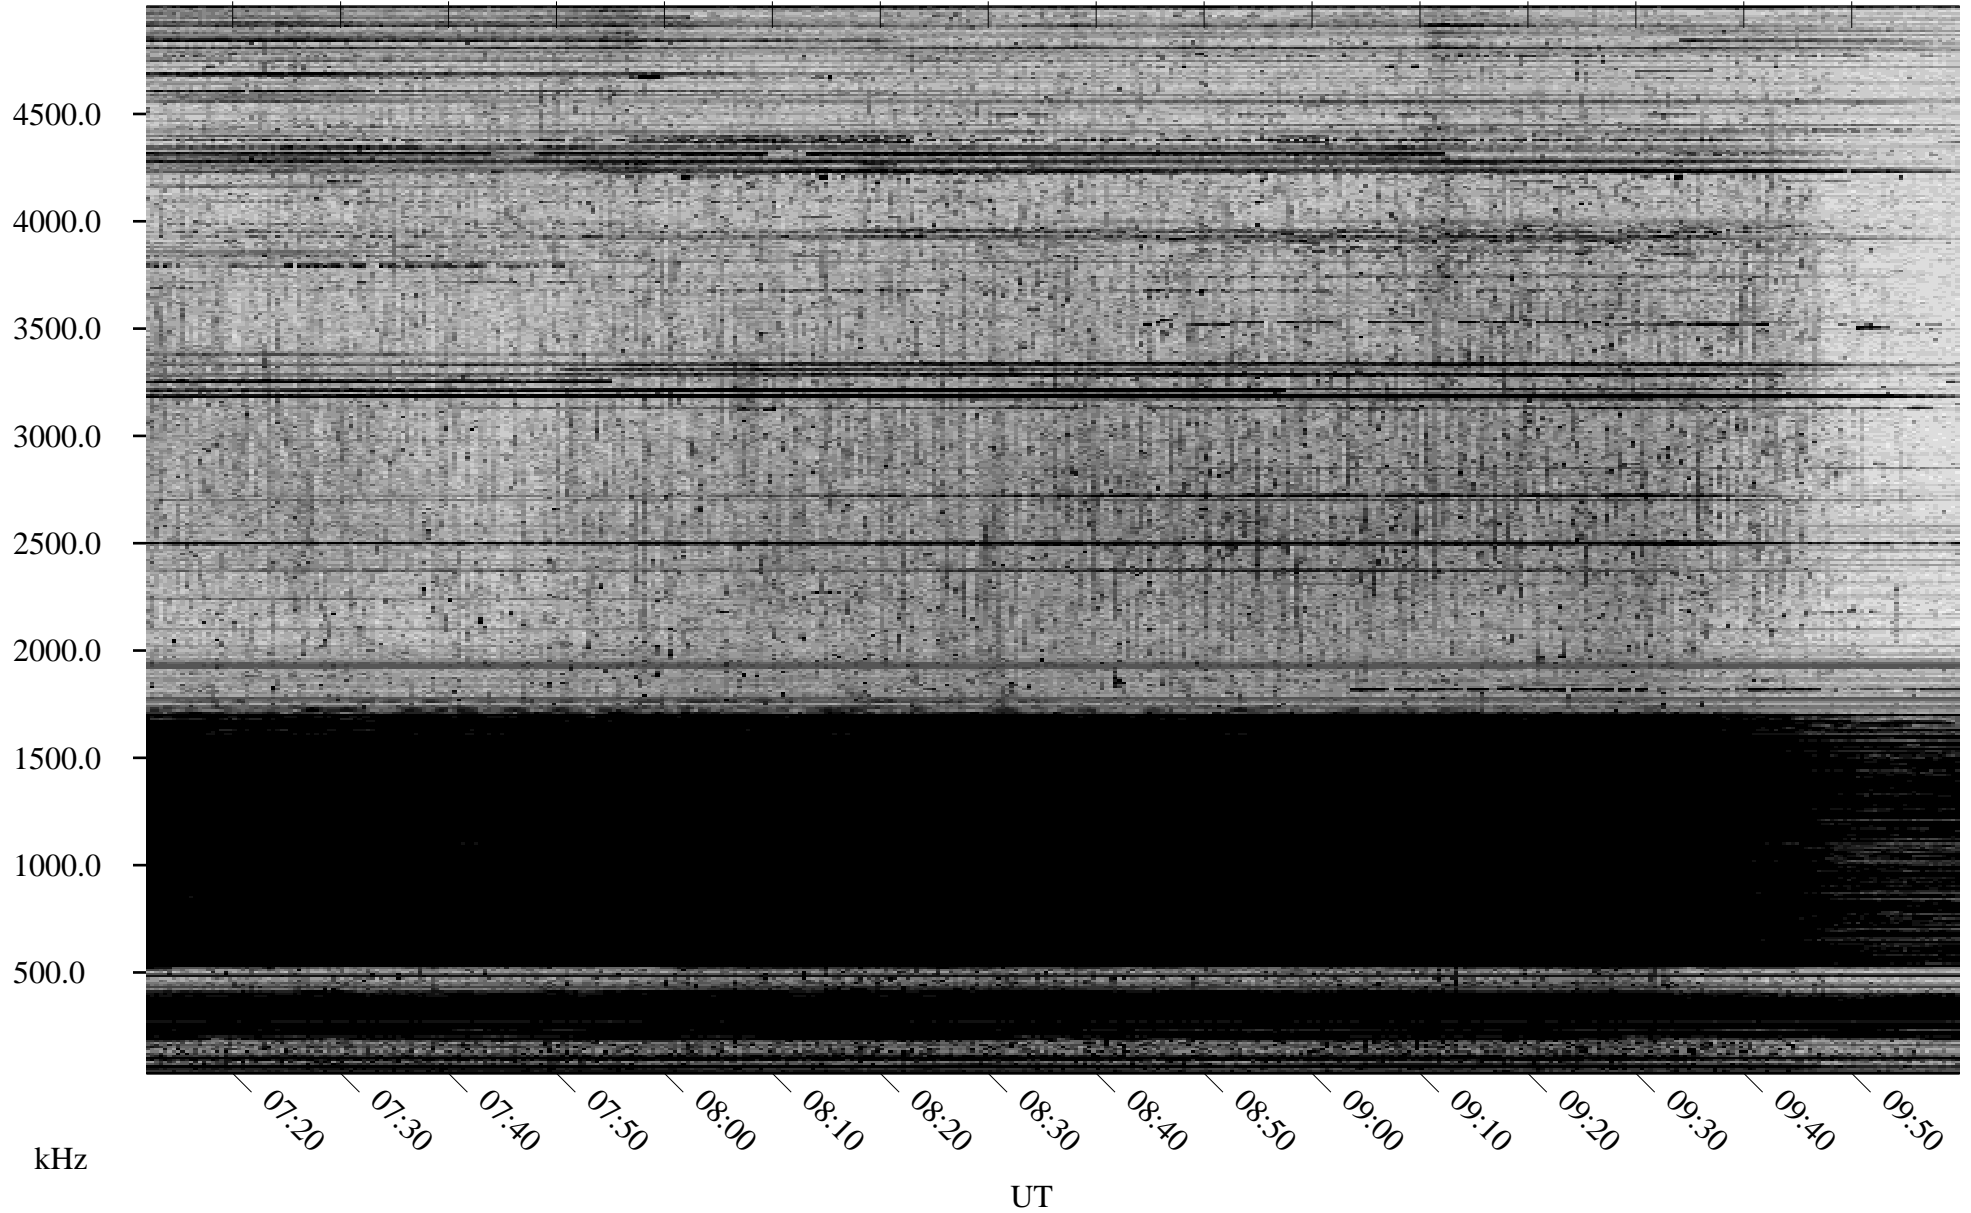

# 10/24/2007 Churchill, Manitoba

Linear Scale    Black = 161    White = 15

ch07296l.r00SUm max\_12

Page 4

# 10/24/2007 Churchill, Manitoba

Linear Scale    Black = 161    White = 15

ch07296l.r00SUm max\_12

Page 5