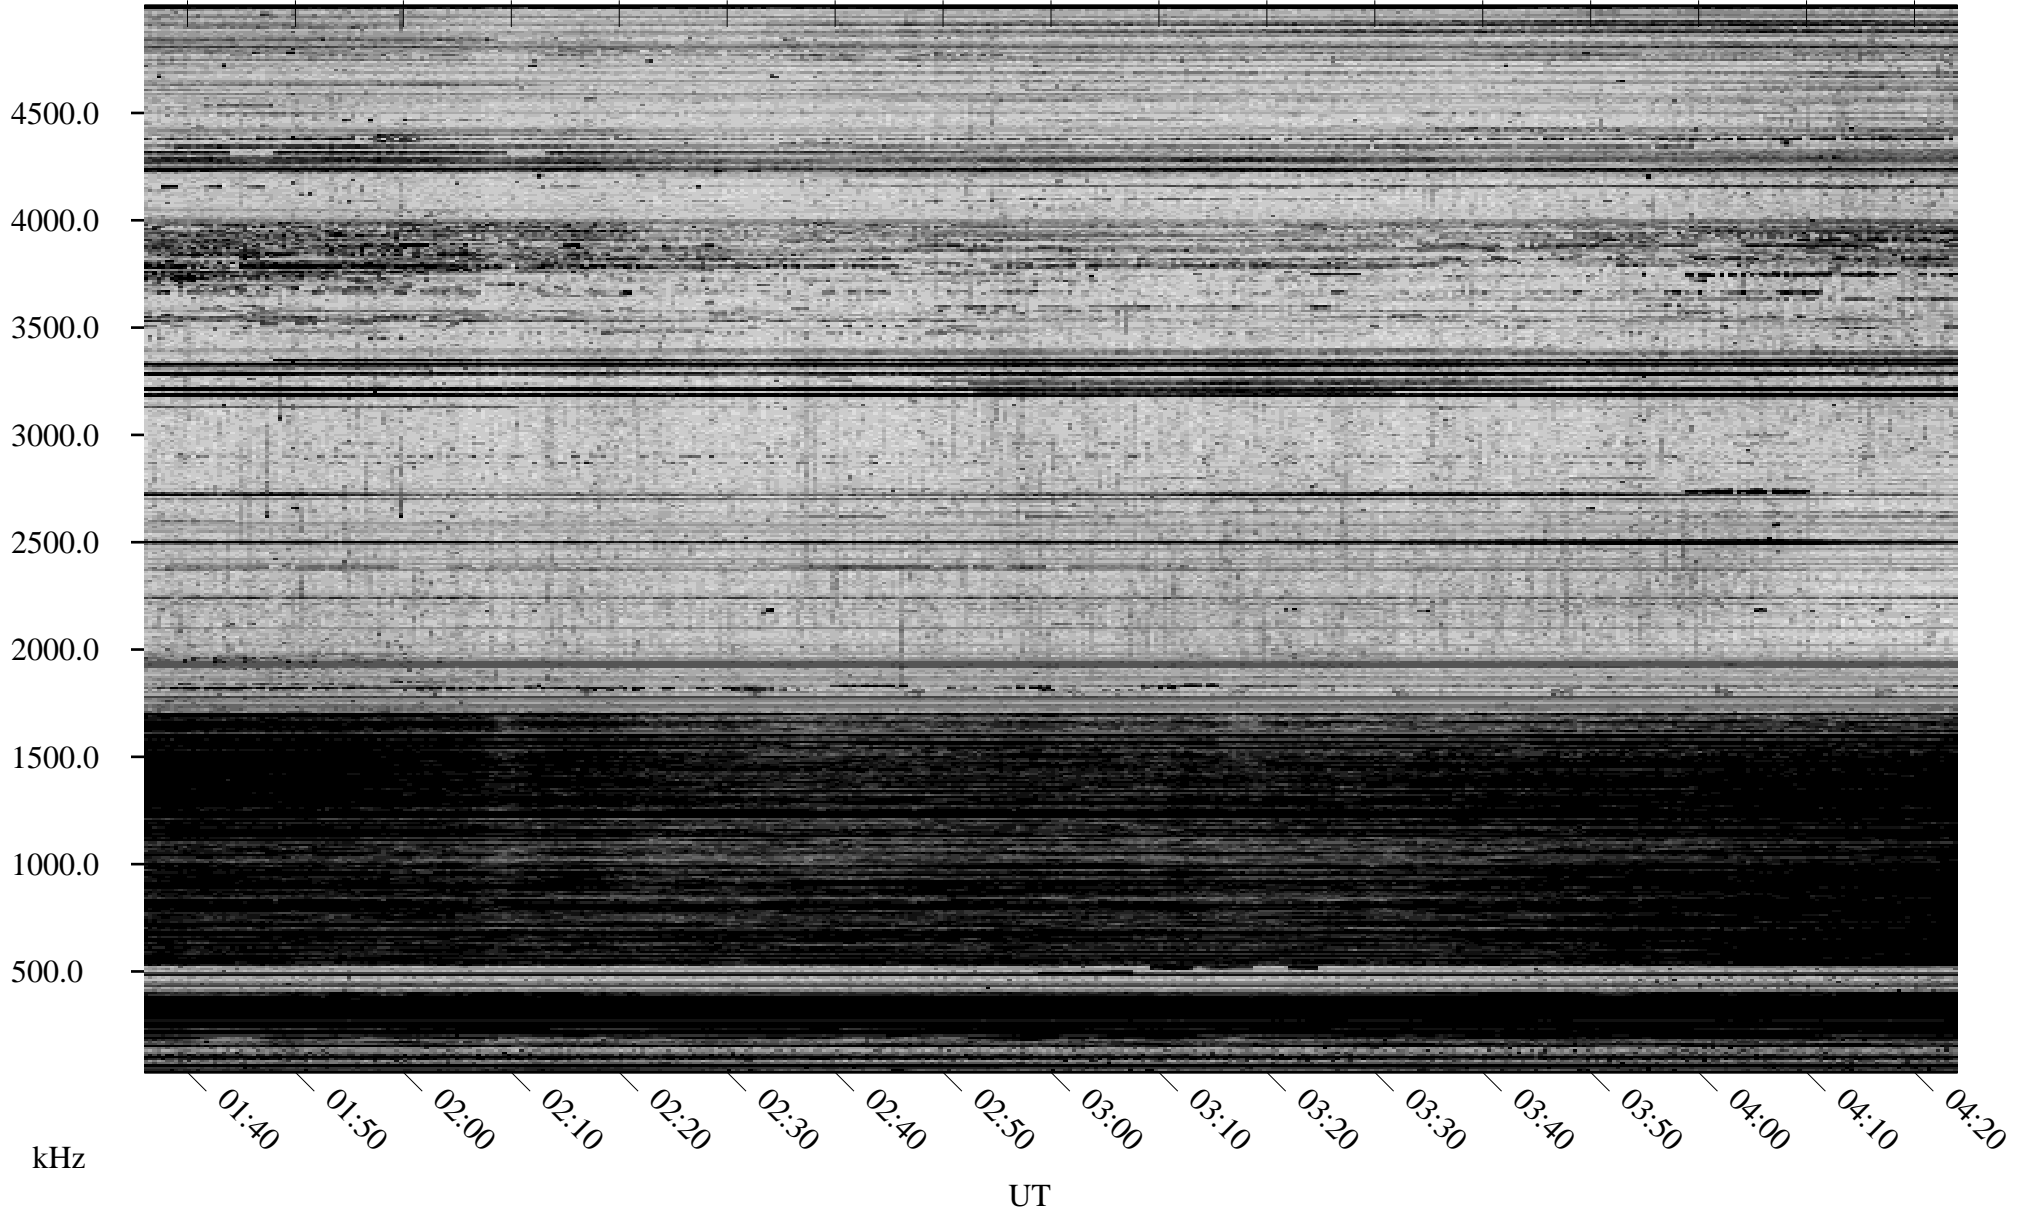

# 10/23/2007 Churchill, Manitoba

Linear Scale    Black = 161    White = 15

ch07296l.r00SUm max\_12

Page 1

# 10/23/2007 Churchill, Manitoba

Linear Scale    Black = 161    White = 15

ch07296l.r00SUm max\_12

Page 2

# 10/24/2007 Churchill, Manitoba

Linear Scale    Black = 161    White = 15

ch07296l.r00SUm max\_12

Page 3

# 10/24/2007 Churchill, Manitoba

Linear Scale    Black = 161    White = 15

ch07296l.r00SUm max\_12

Page 4