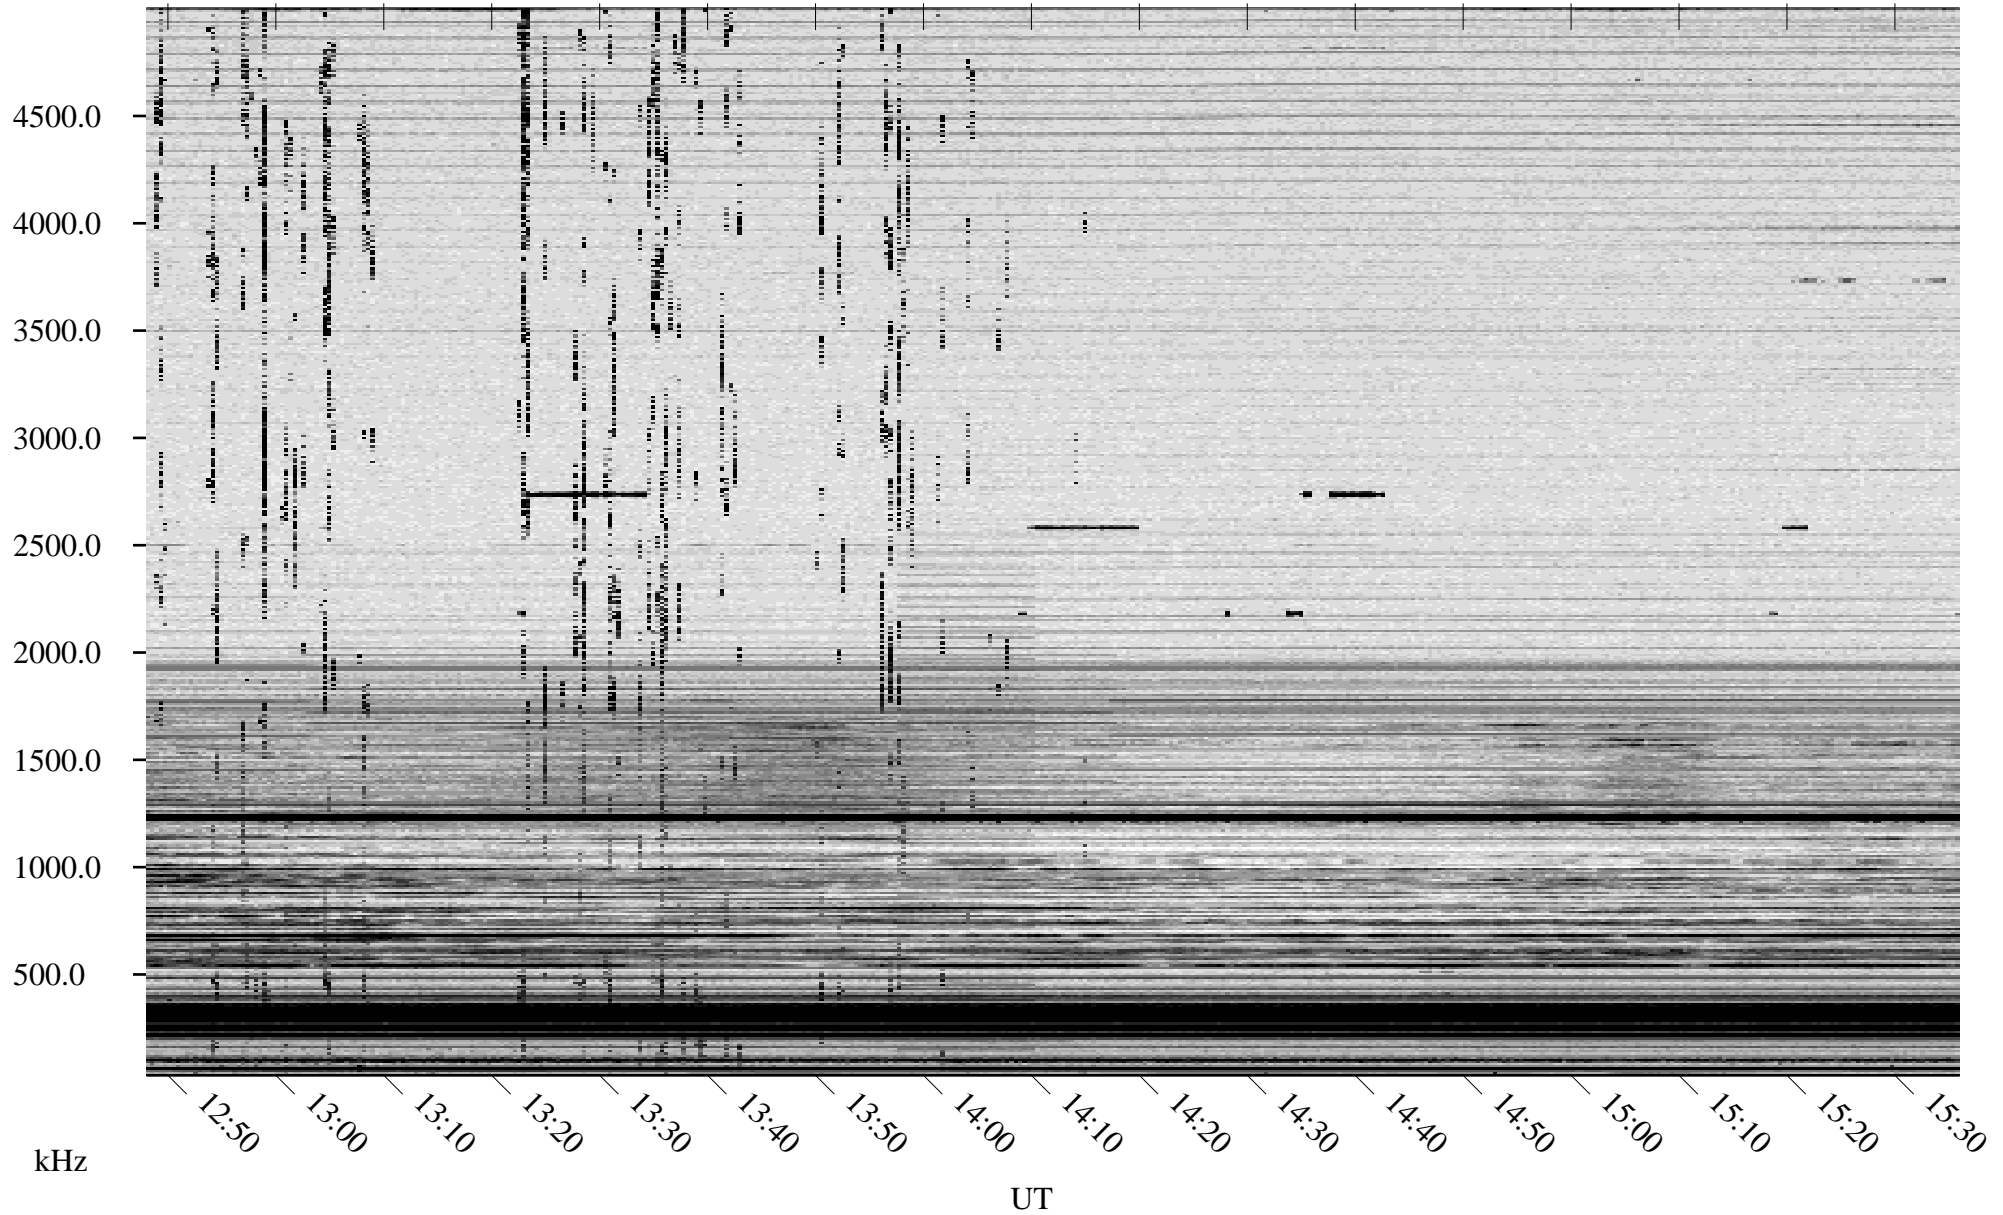

10/24/2007 Churchill, Manitoba

Linear Scale Black = 161 White = 15

ch07297l.r00SUm max_12

Page 1

10/24/2007 Churchill, Manitoba

Linear Scale Black = 161 White = 15

ch07297l.r00SUm max_12

Page 2

10/25/2007 Churchill, Manitoba

Linear Scale Black = 161 White = 15

ch07297l.r00SUm max_12

Page 3

10/25/2007 Churchill, Manitoba

Linear Scale Black = 161 White = 15

ch072971.r00SUm max_12

Page 4

10/25/2007 Churchill, Manitoba

Linear Scale Black = 161 White = 15

ch07297l.r00SUm max_12

Page 5

10/25/2007 Churchill, Manitoba

Linear Scale Black = 161 White = 15

ch07297l.r00SUm max_12

Page 6

10/25/2007 Churchill, Manitoba

Linear Scale Black = 161 White = 15

ch07297l.r00SUm max_12

Page 7

10/25/2007 Churchill, Manitoba

Linear Scale Black = 161 White = 15

ch072971.r00SUm max_12

Page 8