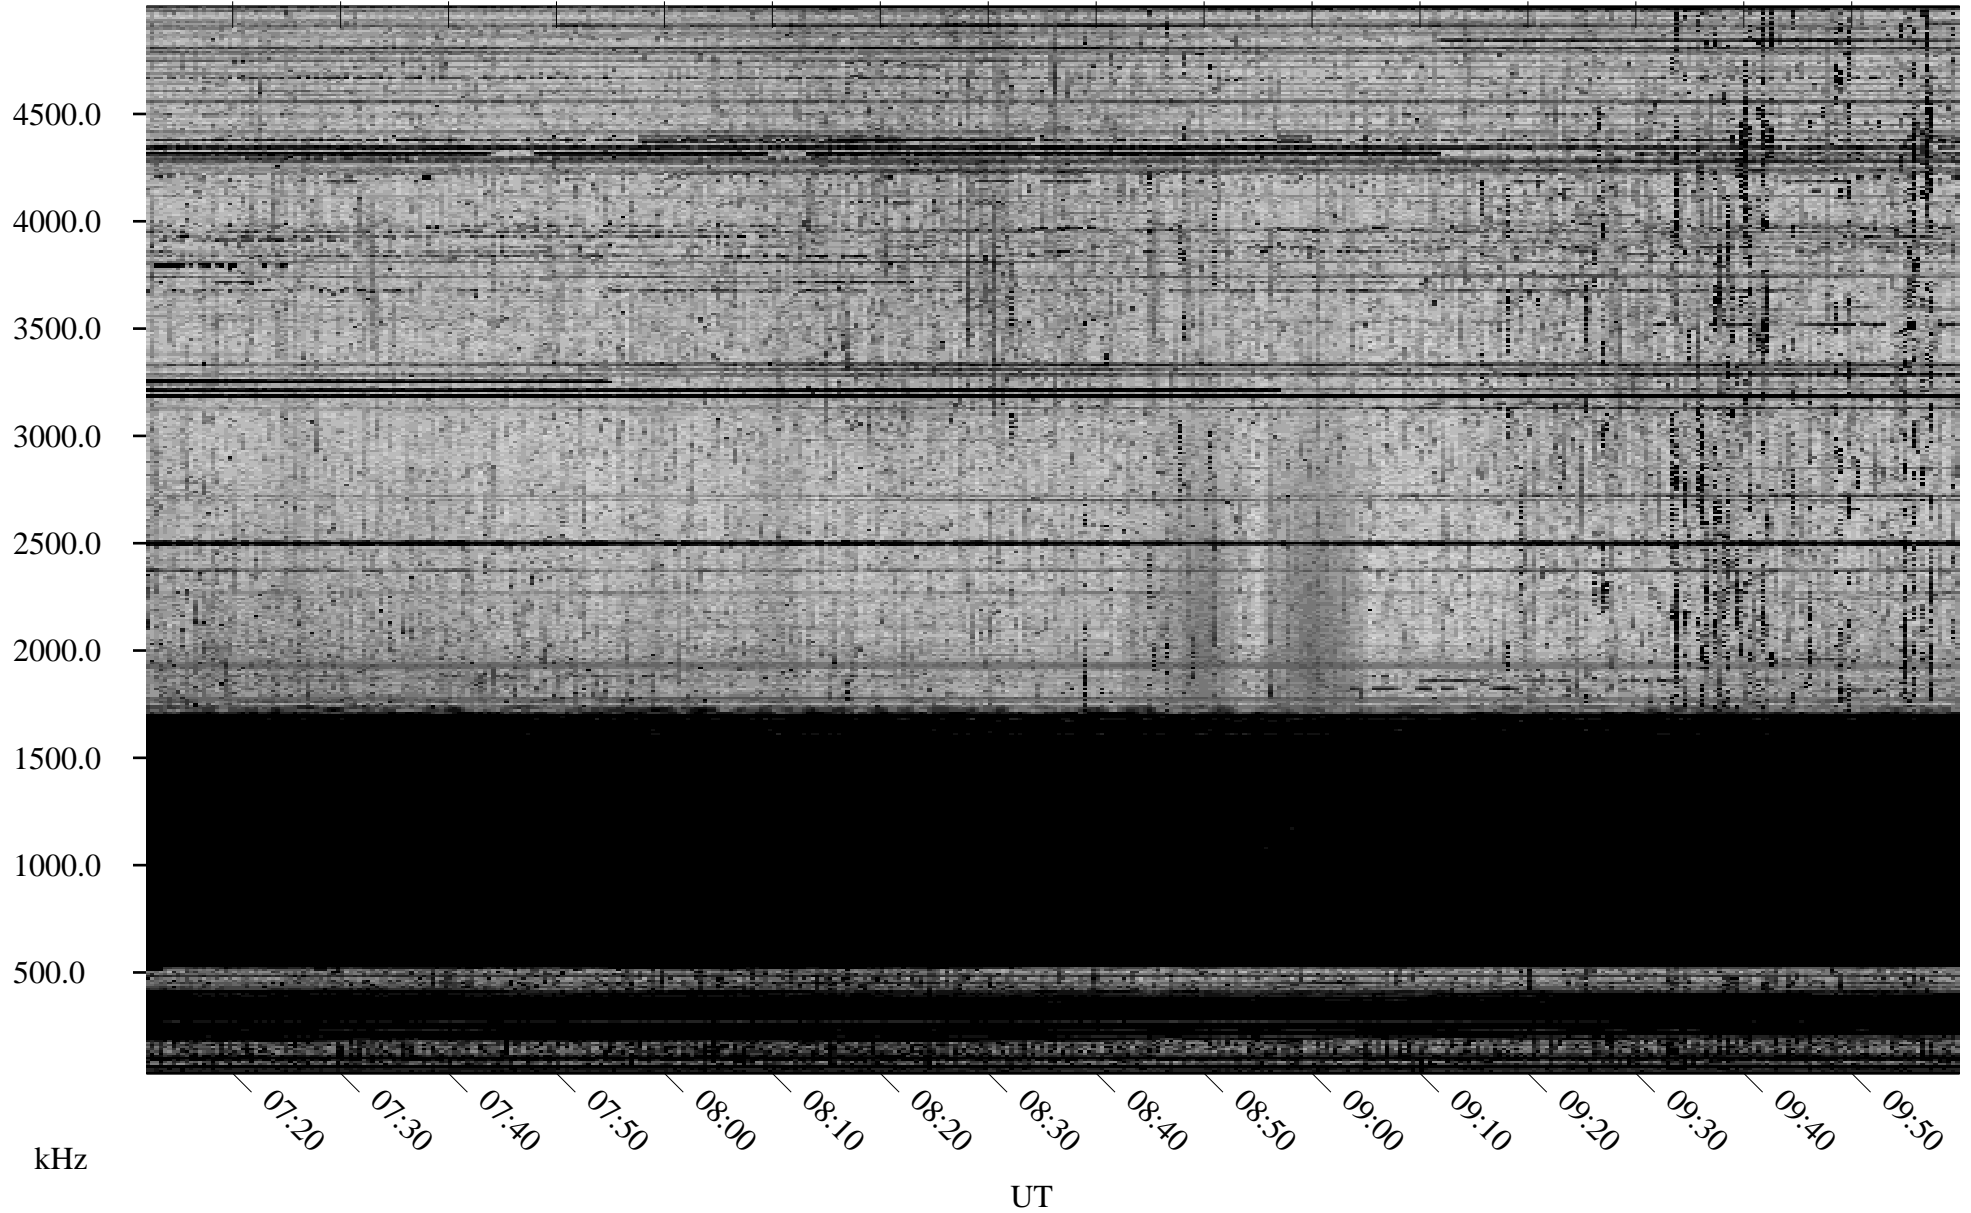

10/24/2007 Churchill, Manitoba

Linear Scale Black = 161 White = 15

ch07297l.r00SUm max_12

Page 1

10/24/2007 Churchill, Manitoba

Linear Scale Black = 161 White = 15

ch07297l.r00SUm max_12

Page 2

10/25/2007 Churchill, Manitoba

Linear Scale Black = 161 White = 15

ch07297l.r00SUm max_12

Page 3

10/25/2007 Churchill, Manitoba

Linear Scale Black = 161 White = 15

ch072971.r00SUm max_12

Page 4

10/25/2007 Churchill, Manitoba

Linear Scale Black = 161 White = 15

ch07297l.r00SUm max_12

Page 5

10/25/2007 Churchill, Manitoba

Linear Scale Black = 161 White = 15

ch07297l.r00SUm max_12

Page 6

10/25/2007 Churchill, Manitoba

Linear Scale Black = 161 White = 15

ch07297l.r00SUm max_12

Page 7

10/25/2007 Churchill, Manitoba

Linear Scale Black = 161 White = 15

ch072971.r00SUm max_12

Page 8