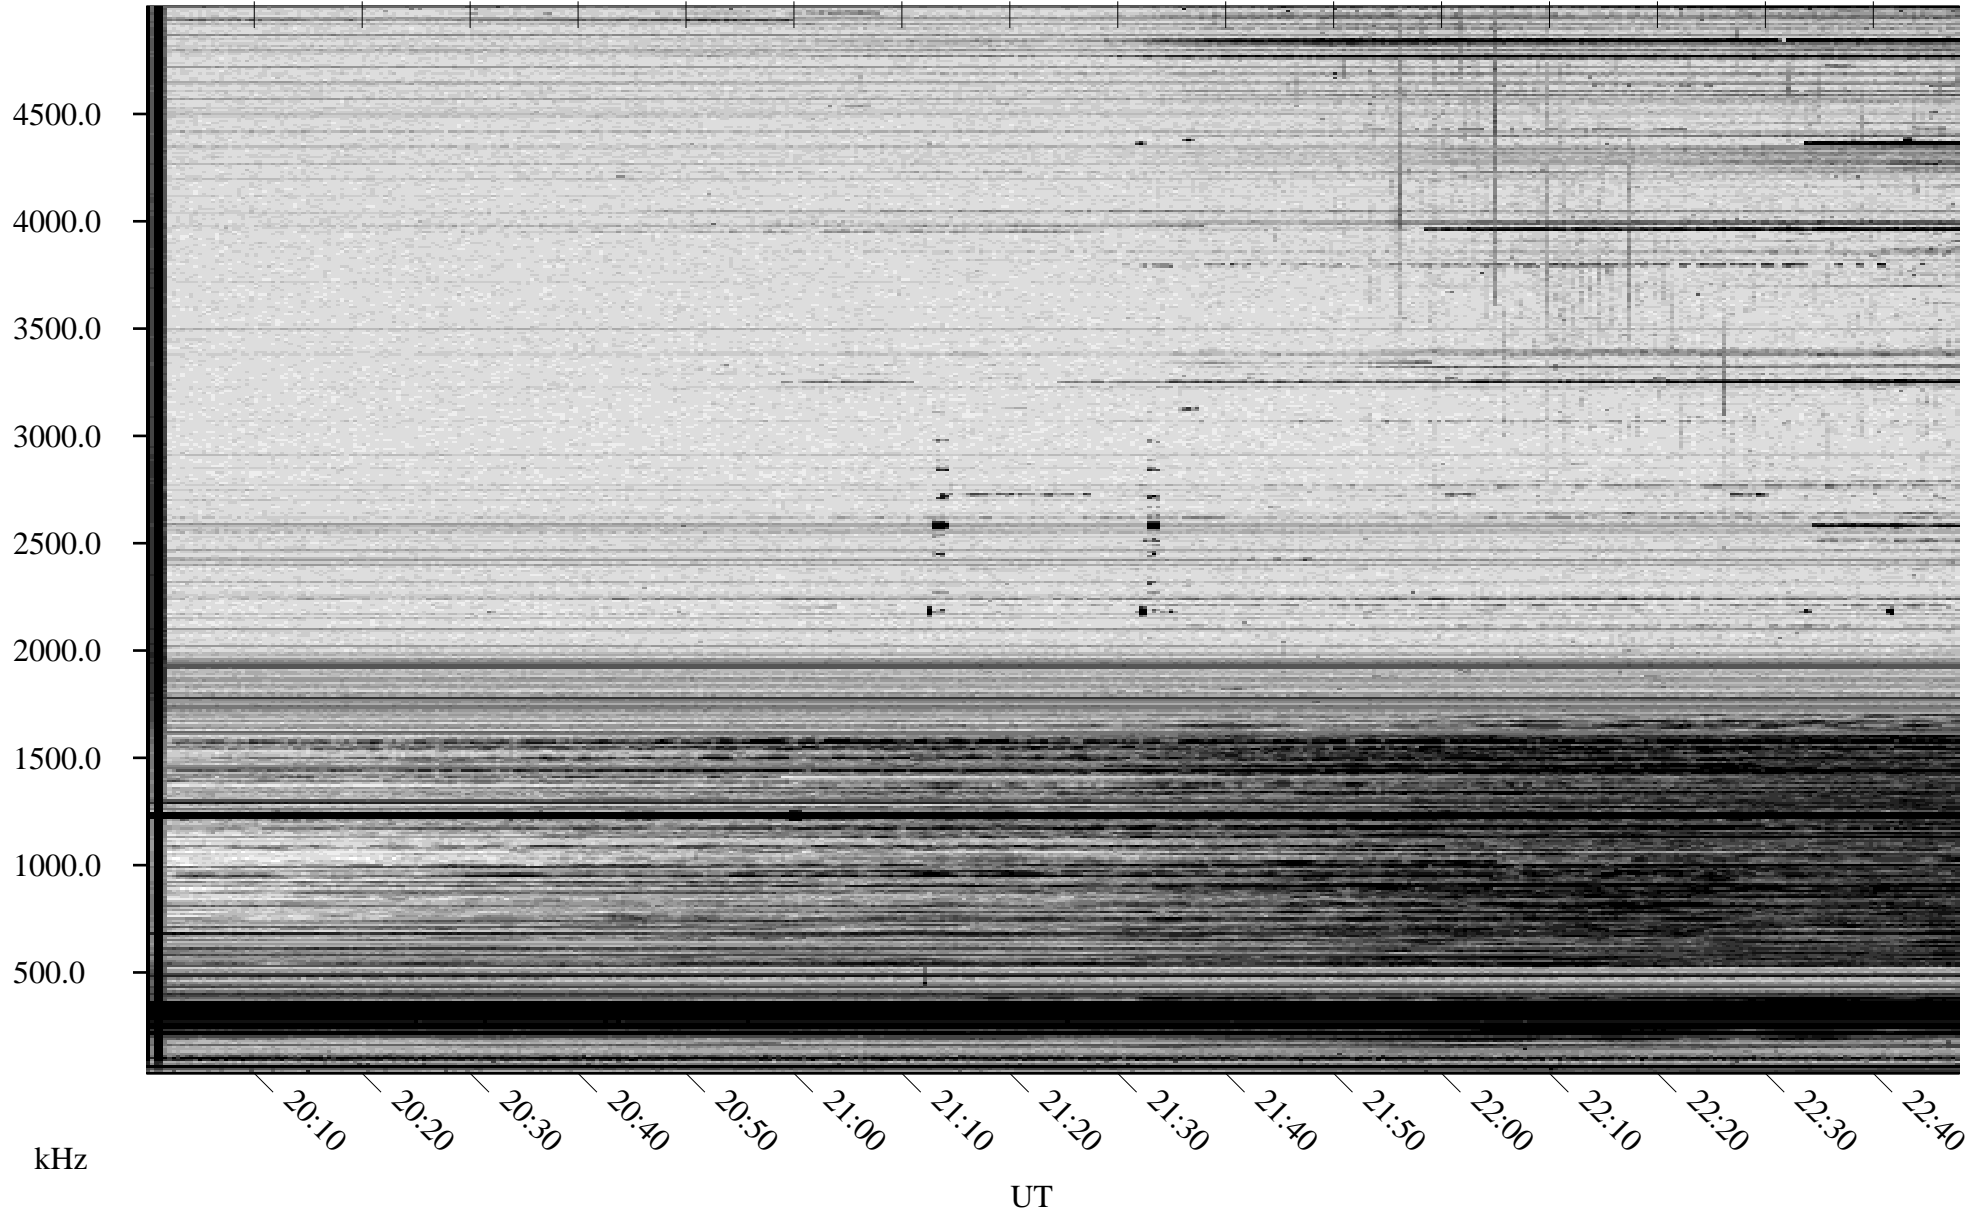

10/24/2007 Churchill, Manitoba

Linear Scale Black = 161 White = 15

ch07297l.r00SUm max_12

Page 1

10/24/2007 Churchill, Manitoba

Linear Scale Black = 161 White = 15

ch07297l.r00SUm max_12

Page 2

10/25/2007 Churchill, Manitoba

Linear Scale Black = 161 White = 15

ch07297l.r00SUm max_12

Page 3

10/25/2007 Churchill, Manitoba

Linear Scale Black = 161 White = 15

ch072971.r00SUm max_12

Page 4

10/25/2007 Churchill, Manitoba

Linear Scale Black = 161 White = 15

ch07297l.r00SUm max_12

Page 5

10/25/2007 Churchill, Manitoba

Linear Scale Black = 161 White = 15

ch07297l.r00SUm max_12

Page 6

10/25/2007 Churchill, Manitoba

Linear Scale Black = 161 White = 15

ch07297l.r00SUm max_12

Page 7

10/25/2007 Churchill, Manitoba

Linear Scale Black = 161 White = 15

ch072971.r00SUm max_12

Page 8