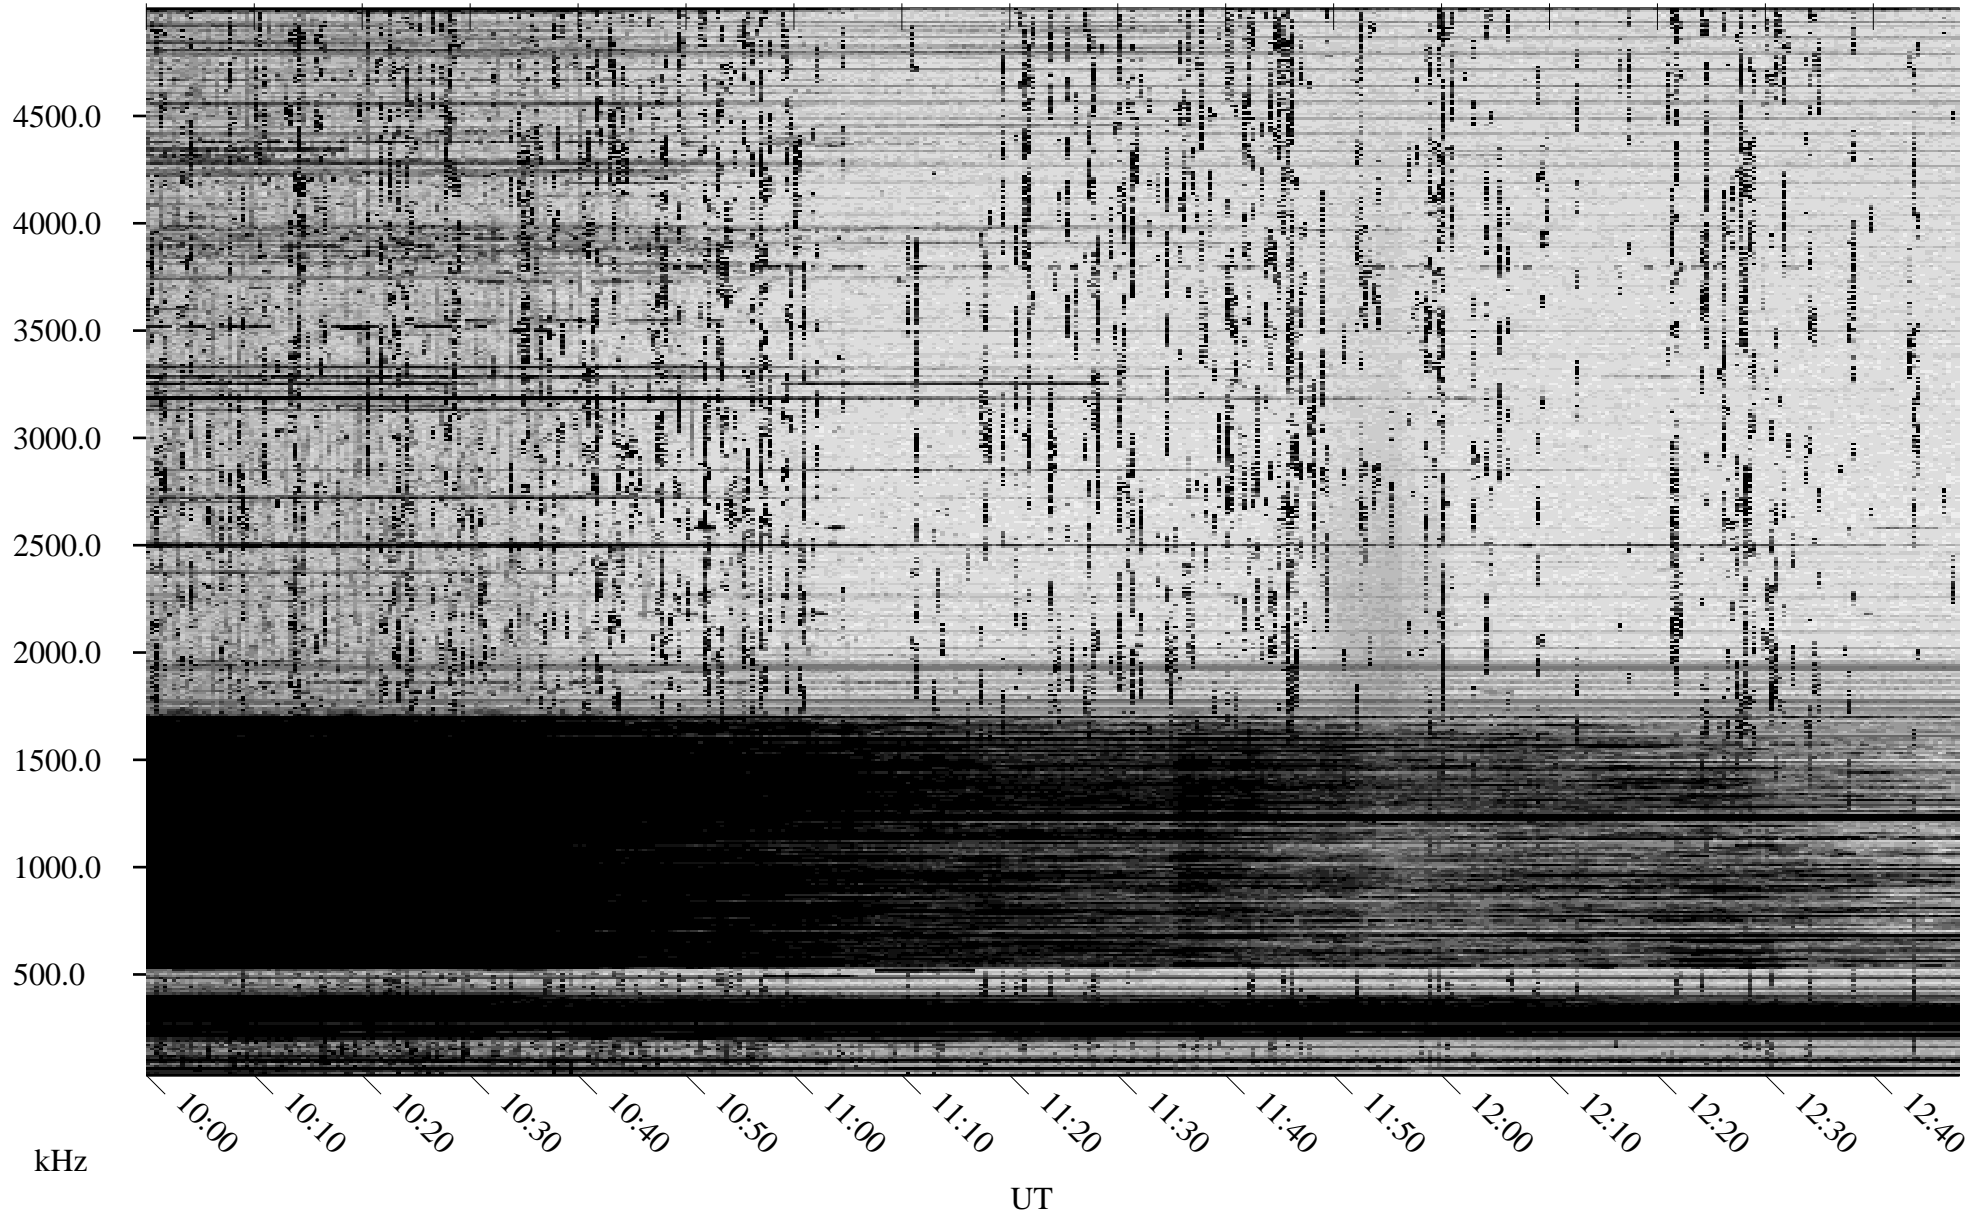

10/24/2007 Churchill, Manitoba

Linear Scale Black = 161 White = 15

ch07297l.r00SUm max_12

Page 1

10/24/2007 Churchill, Manitoba

Linear Scale Black = 161 White = 15

ch07297l.r00SUm max_12

Page 2

10/25/2007 Churchill, Manitoba

Linear Scale Black = 161 White = 15

ch07297l.r00SUm max_12

Page 3

10/25/2007 Churchill, Manitoba

Linear Scale Black = 161 White = 15

ch072971.r00SUm max_12

Page 4

10/25/2007 Churchill, Manitoba

Linear Scale Black = 161 White = 15

ch07297l.r00SUm max_12

Page 5

10/25/2007 Churchill, Manitoba

Linear Scale Black = 161 White = 15

ch07297l.r00SUm max_12

Page 6

10/25/2007 Churchill, Manitoba

Linear Scale Black = 161 White = 15

ch07297l.r00SUm max_12

Page 7

10/25/2007 Churchill, Manitoba

Linear Scale Black = 161 White = 15

ch072971.r00SUm max_12

Page 8