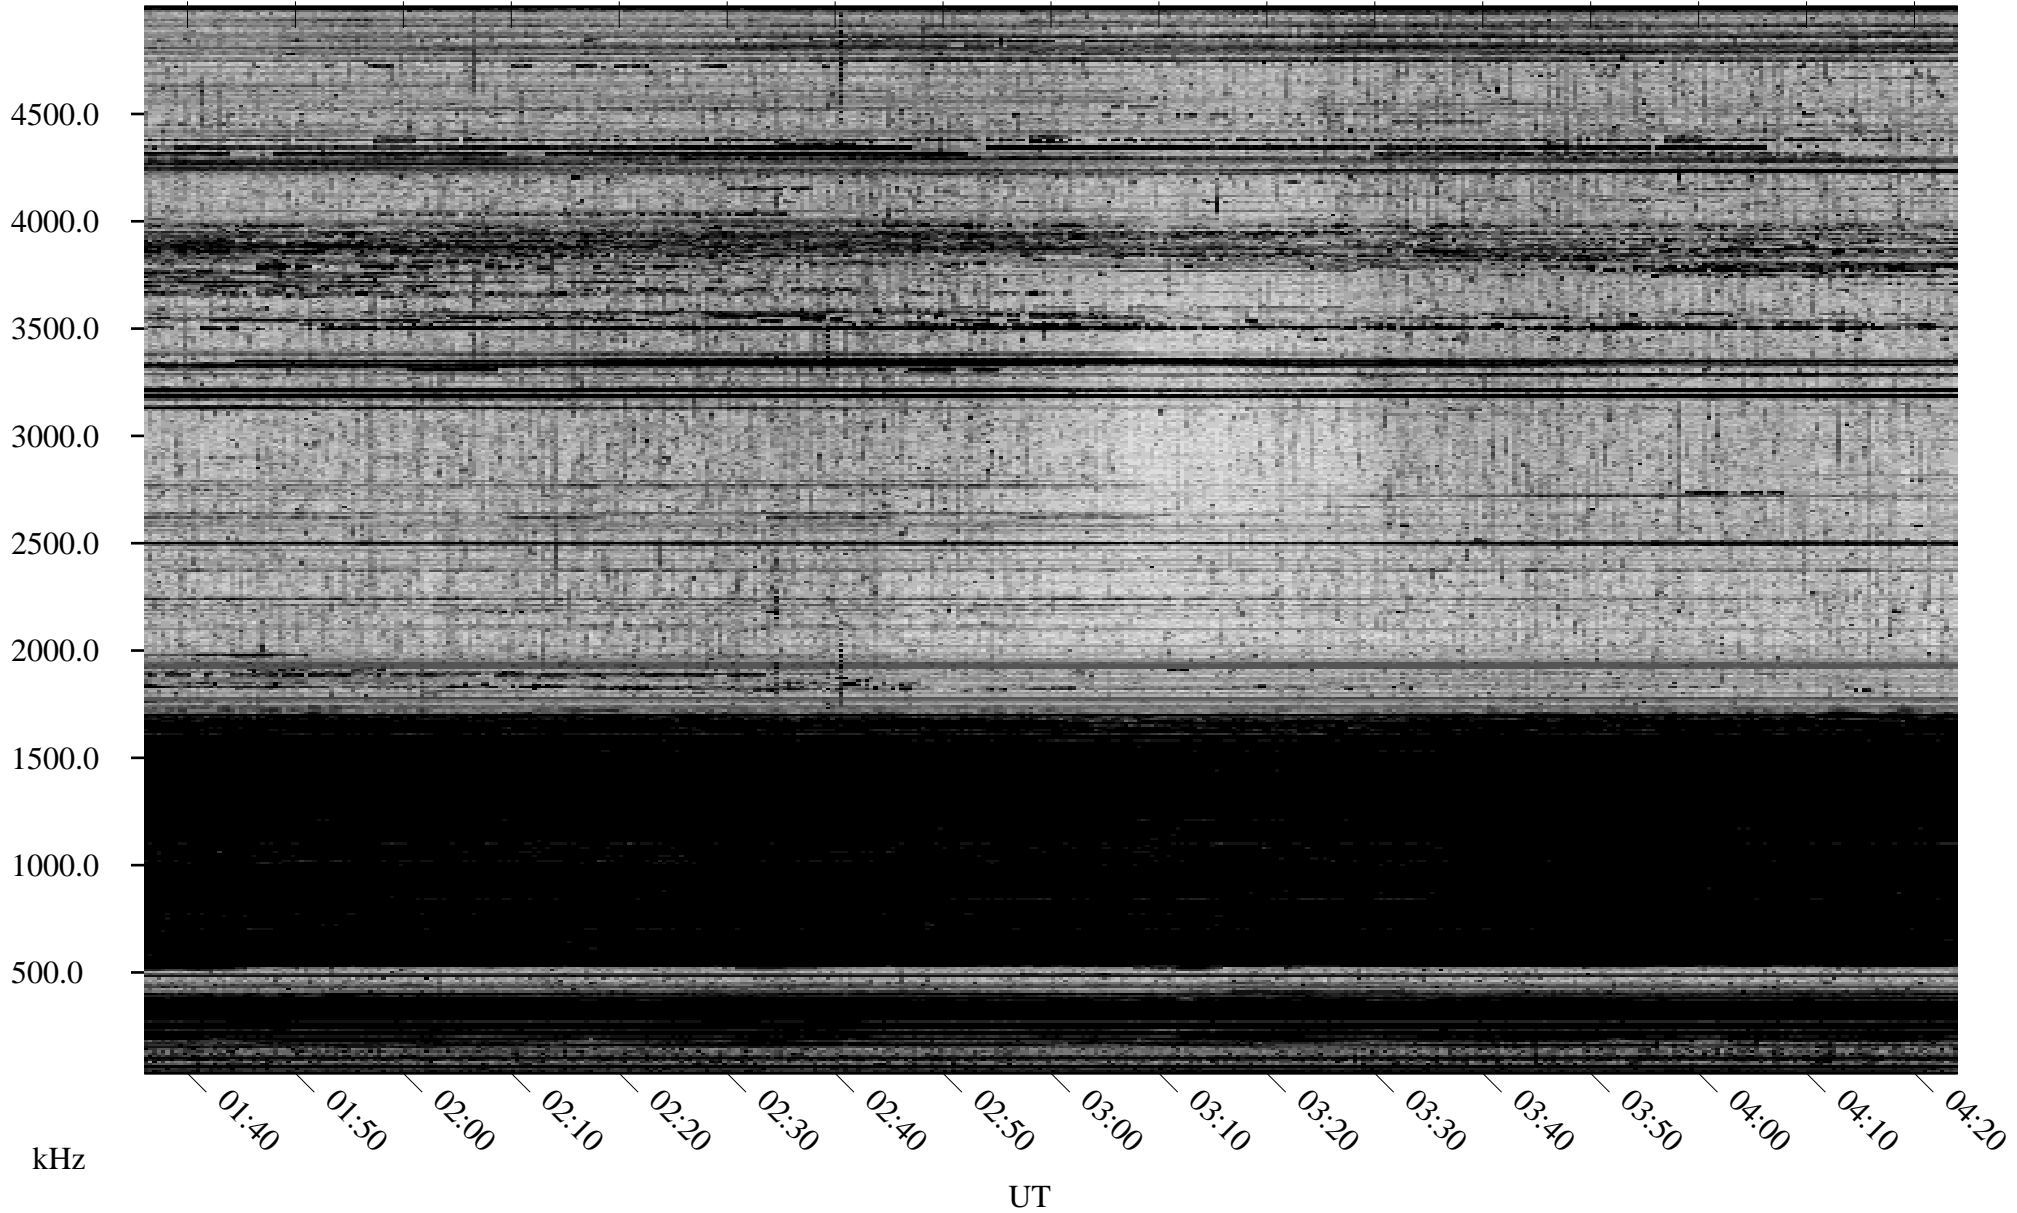

10/24/2007 Churchill, Manitoba

Linear Scale Black = 161 White = 15

ch07297l.r00SUm max_12

Page 1

10/24/2007 Churchill, Manitoba

Linear Scale Black = 161 White = 15

ch07297l.r00SUm max_12

Page 2

10/25/2007 Churchill, Manitoba

Linear Scale Black = 161 White = 15

ch07297l.r00SUm max_12

Page 3

10/25/2007 Churchill, Manitoba

Linear Scale Black = 161 White = 15

ch072971.r00SUm max_12

Page 4

10/25/2007 Churchill, Manitoba

Linear Scale Black = 161 White = 15

ch07297l.r00SUm max_12

Page 5

10/25/2007 Churchill, Manitoba

Linear Scale Black = 161 White = 15

ch07297l.r00SUm max_12

Page 6

10/25/2007 Churchill, Manitoba

Linear Scale Black = 161 White = 15

ch07297l.r00SUm max_12

Page 7

10/25/2007 Churchill, Manitoba

Linear Scale Black = 161 White = 15

ch072971.r00SUm max_12

Page 8