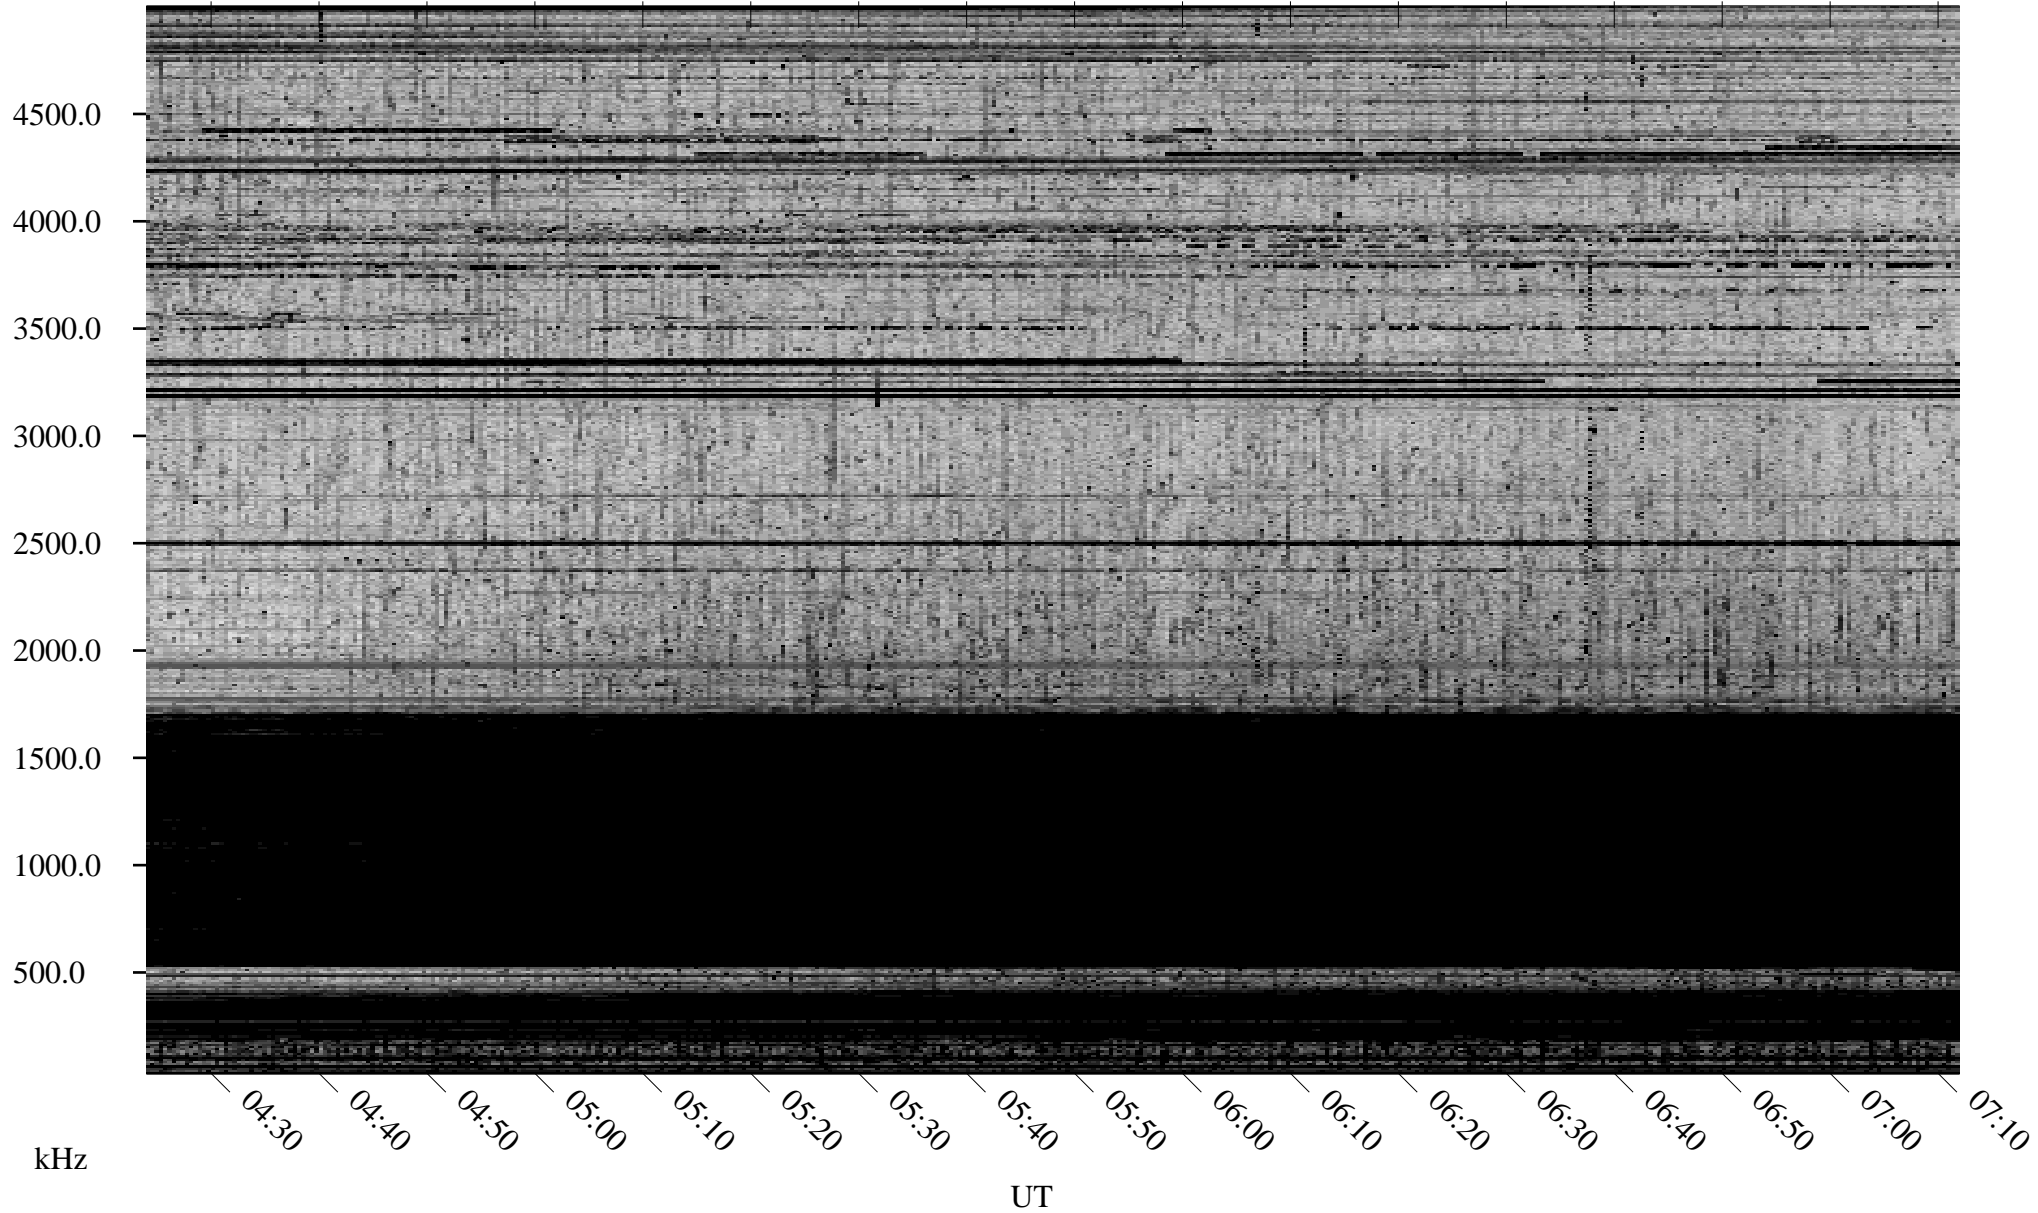

10/24/2007 Churchill, Manitoba

Linear Scale Black = 161 White = 15

ch07297l.r00SUm max_12

Page 1

10/24/2007 Churchill, Manitoba

Linear Scale Black = 161 White = 15

ch07297l.r00SUm max_12

Page 2

10/25/2007 Churchill, Manitoba

Linear Scale Black = 161 White = 15

ch07297l.r00SUm max_12

Page 3

10/25/2007 Churchill, Manitoba

Linear Scale Black = 161 White = 15

ch072971.r00SUm max_12

Page 4

10/25/2007 Churchill, Manitoba

Linear Scale Black = 161 White = 15

ch07297l.r00SUm max_12

Page 5

10/25/2007 Churchill, Manitoba

Linear Scale Black = 161 White = 15

ch07297l.r00SUm max_12

Page 6

10/25/2007 Churchill, Manitoba

Linear Scale Black = 161 White = 15

ch07297l.r00SUm max_12

Page 7

10/25/2007 Churchill, Manitoba

Linear Scale Black = 161 White = 15

ch072971.r00SUm max_12

Page 8