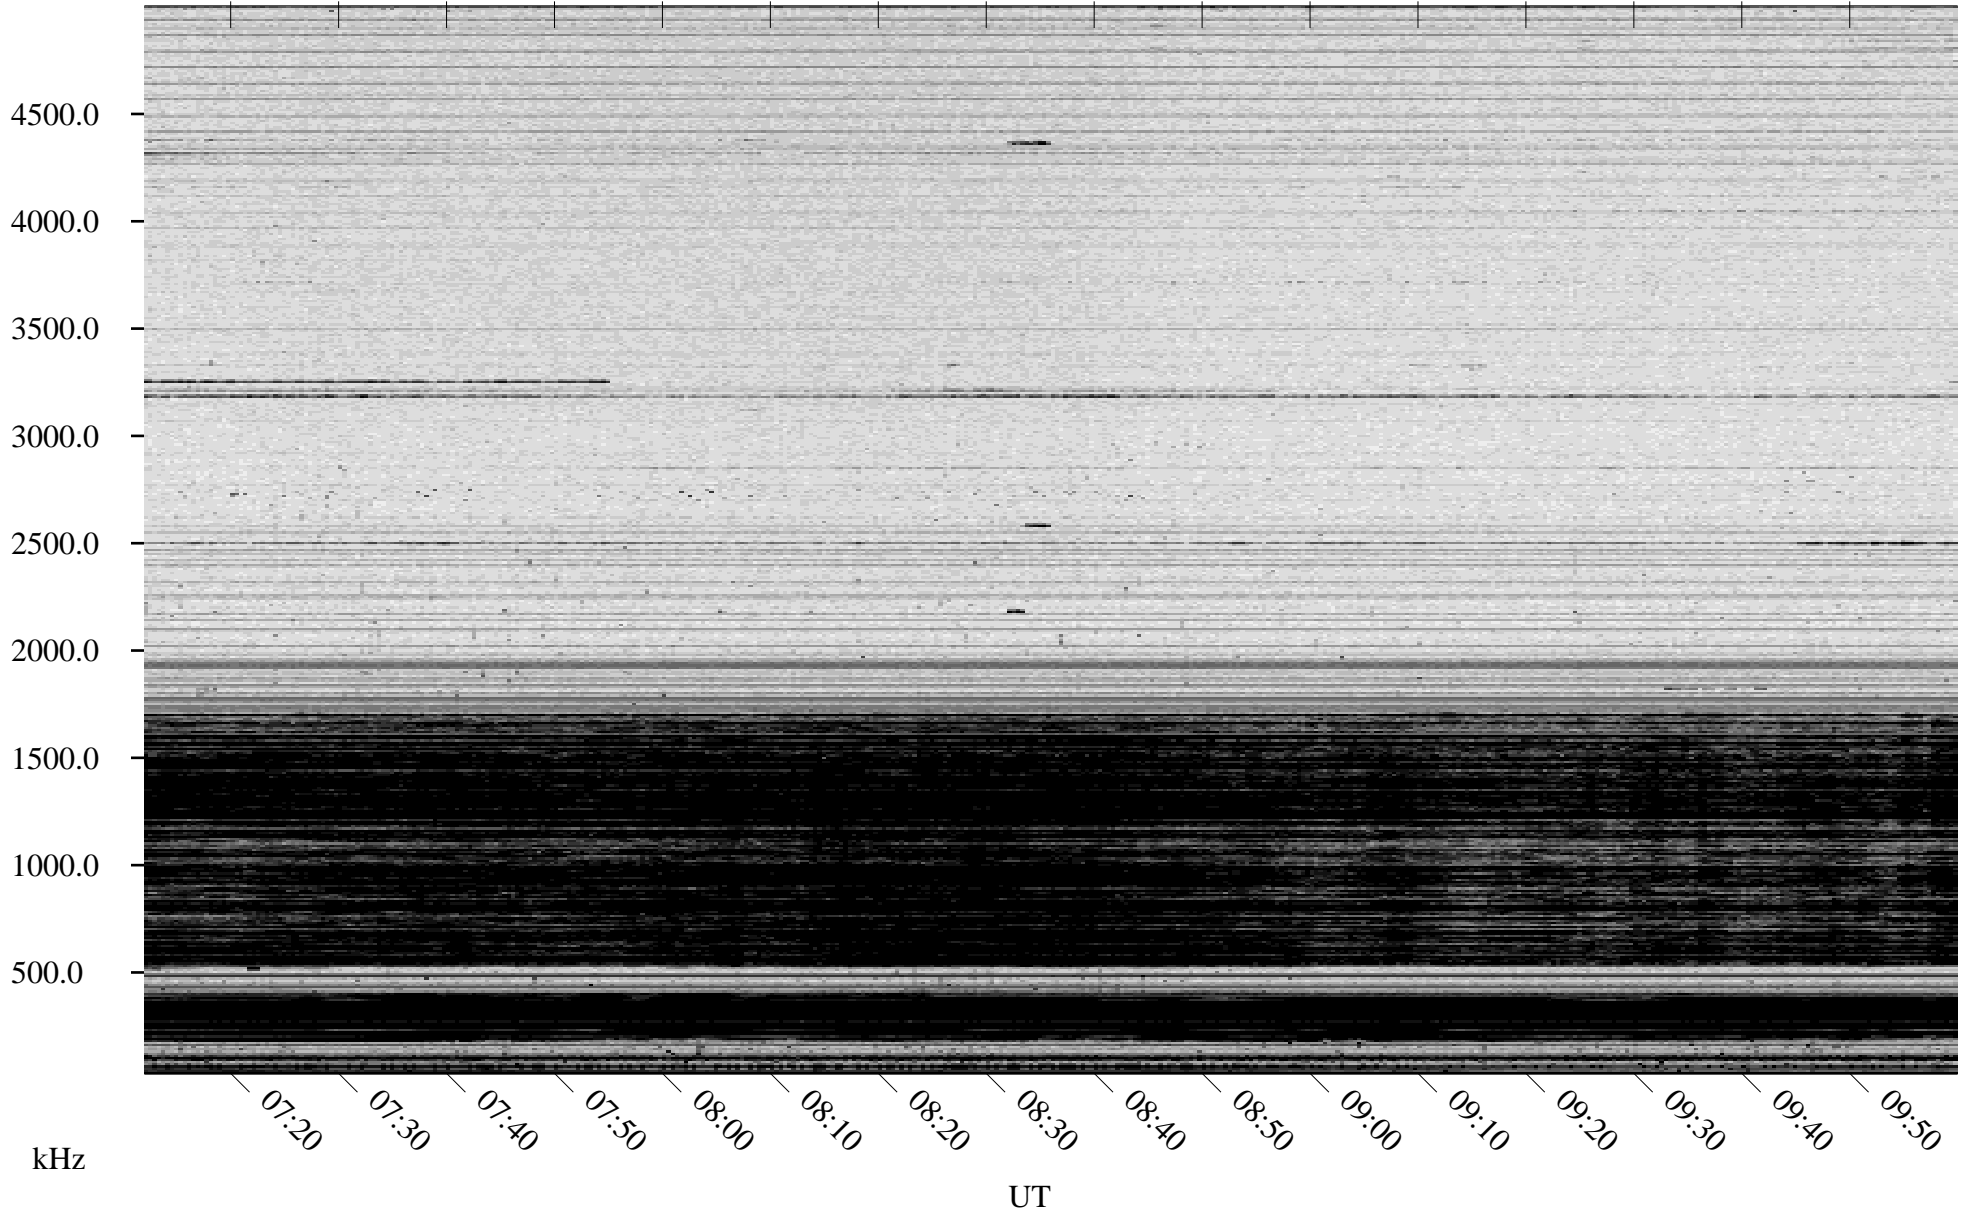

10/25/2007 Churchill, Manitoba

Linear Scale Black = 161 White = 15

ch07298l.r00SUm max_12

Page 1

10/25/2007 Churchill, Manitoba

Linear Scale Black = 161 White = 15

ch07298l.r00SUm max_12

Page 2

10/26/2007 Churchill, Manitoba

Linear Scale Black = 161 White = 15

ch07298l.r00SUm max_12

Page 3

10/26/2007 Churchill, Manitoba

Linear Scale Black = 161 White = 15

ch07298l.r00SUm max_12

Page 4

10/26/2007 Churchill, Manitoba

Linear Scale Black = 161 White = 15

ch07298l.r00SUm max_12

Page 5

10/26/2007 Churchill, Manitoba

Linear Scale Black = 161 White = 15

ch07298l.r00SUm max_12

Page 6

10/26/2007 Churchill, Manitoba

Linear Scale Black = 161 White = 15

ch07298l.r00SUm max_12

Page 7

10/26/2007 Churchill, Manitoba

Linear Scale Black = 161 White = 15

ch07298l.r00SUm max_12

Page 8