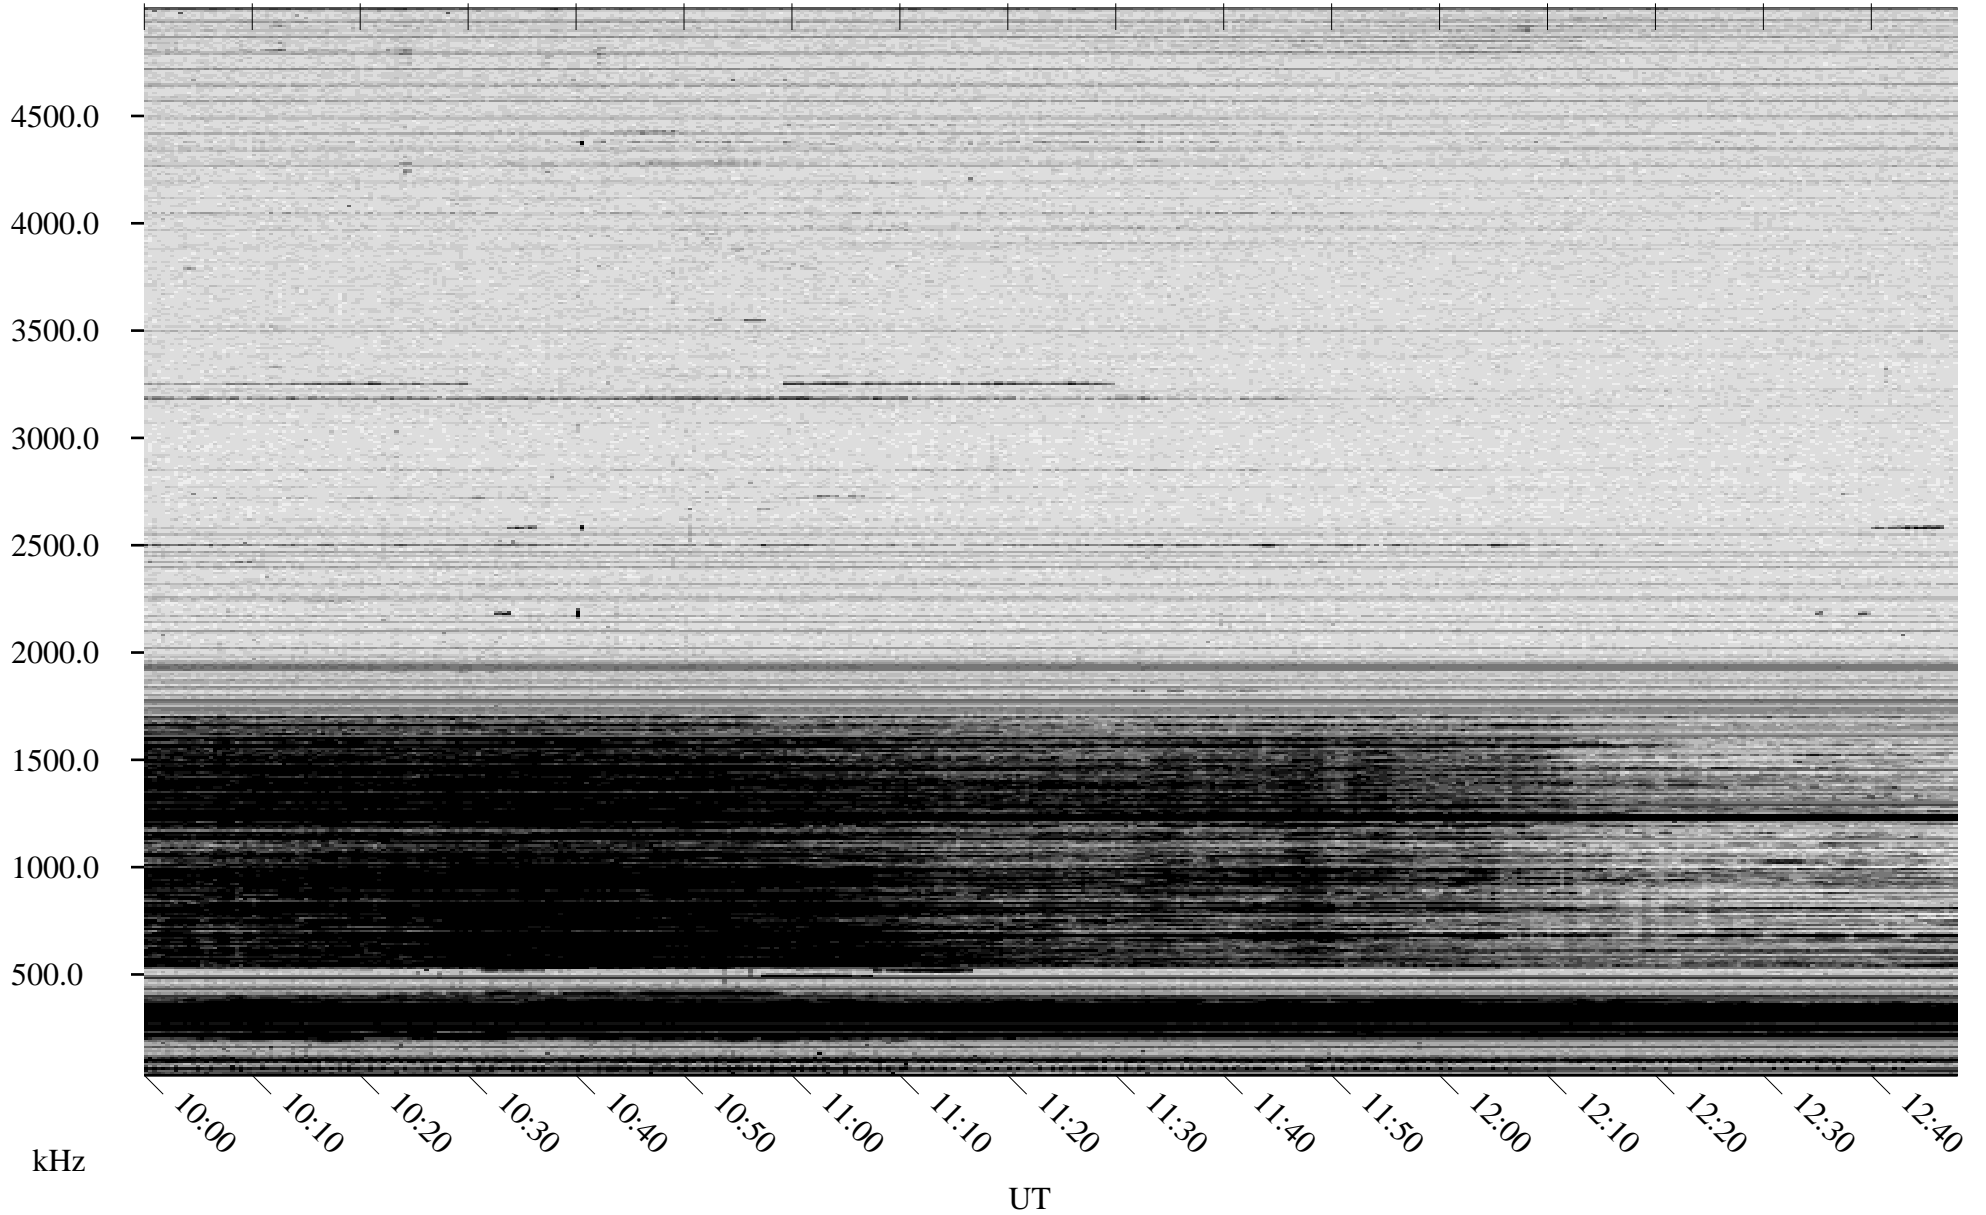

10/25/2007 Churchill, Manitoba

Linear Scale Black = 161 White = 15

ch07298l.r00SUm max_12

Page 1

10/25/2007 Churchill, Manitoba

Linear Scale Black = 161 White = 15

ch07298l.r00SUm max_12

Page 2

10/26/2007 Churchill, Manitoba

Linear Scale Black = 161 White = 15

ch07298l.r00SUm max_12

Page 3

10/26/2007 Churchill, Manitoba

Linear Scale Black = 161 White = 15

ch07298l.r00SUm max_12

Page 4

10/26/2007 Churchill, Manitoba

Linear Scale Black = 161 White = 15

ch07298l.r00SUm max_12

Page 5

10/26/2007 Churchill, Manitoba

Linear Scale Black = 161 White = 15

ch07298l.r00SUm max_12

Page 6

10/26/2007 Churchill, Manitoba

Linear Scale Black = 161 White = 15

ch07298l.r00SUm max_12

Page 7

10/26/2007 Churchill, Manitoba

Linear Scale Black = 161 White = 15

ch07298l.r00SUm max_12

Page 8