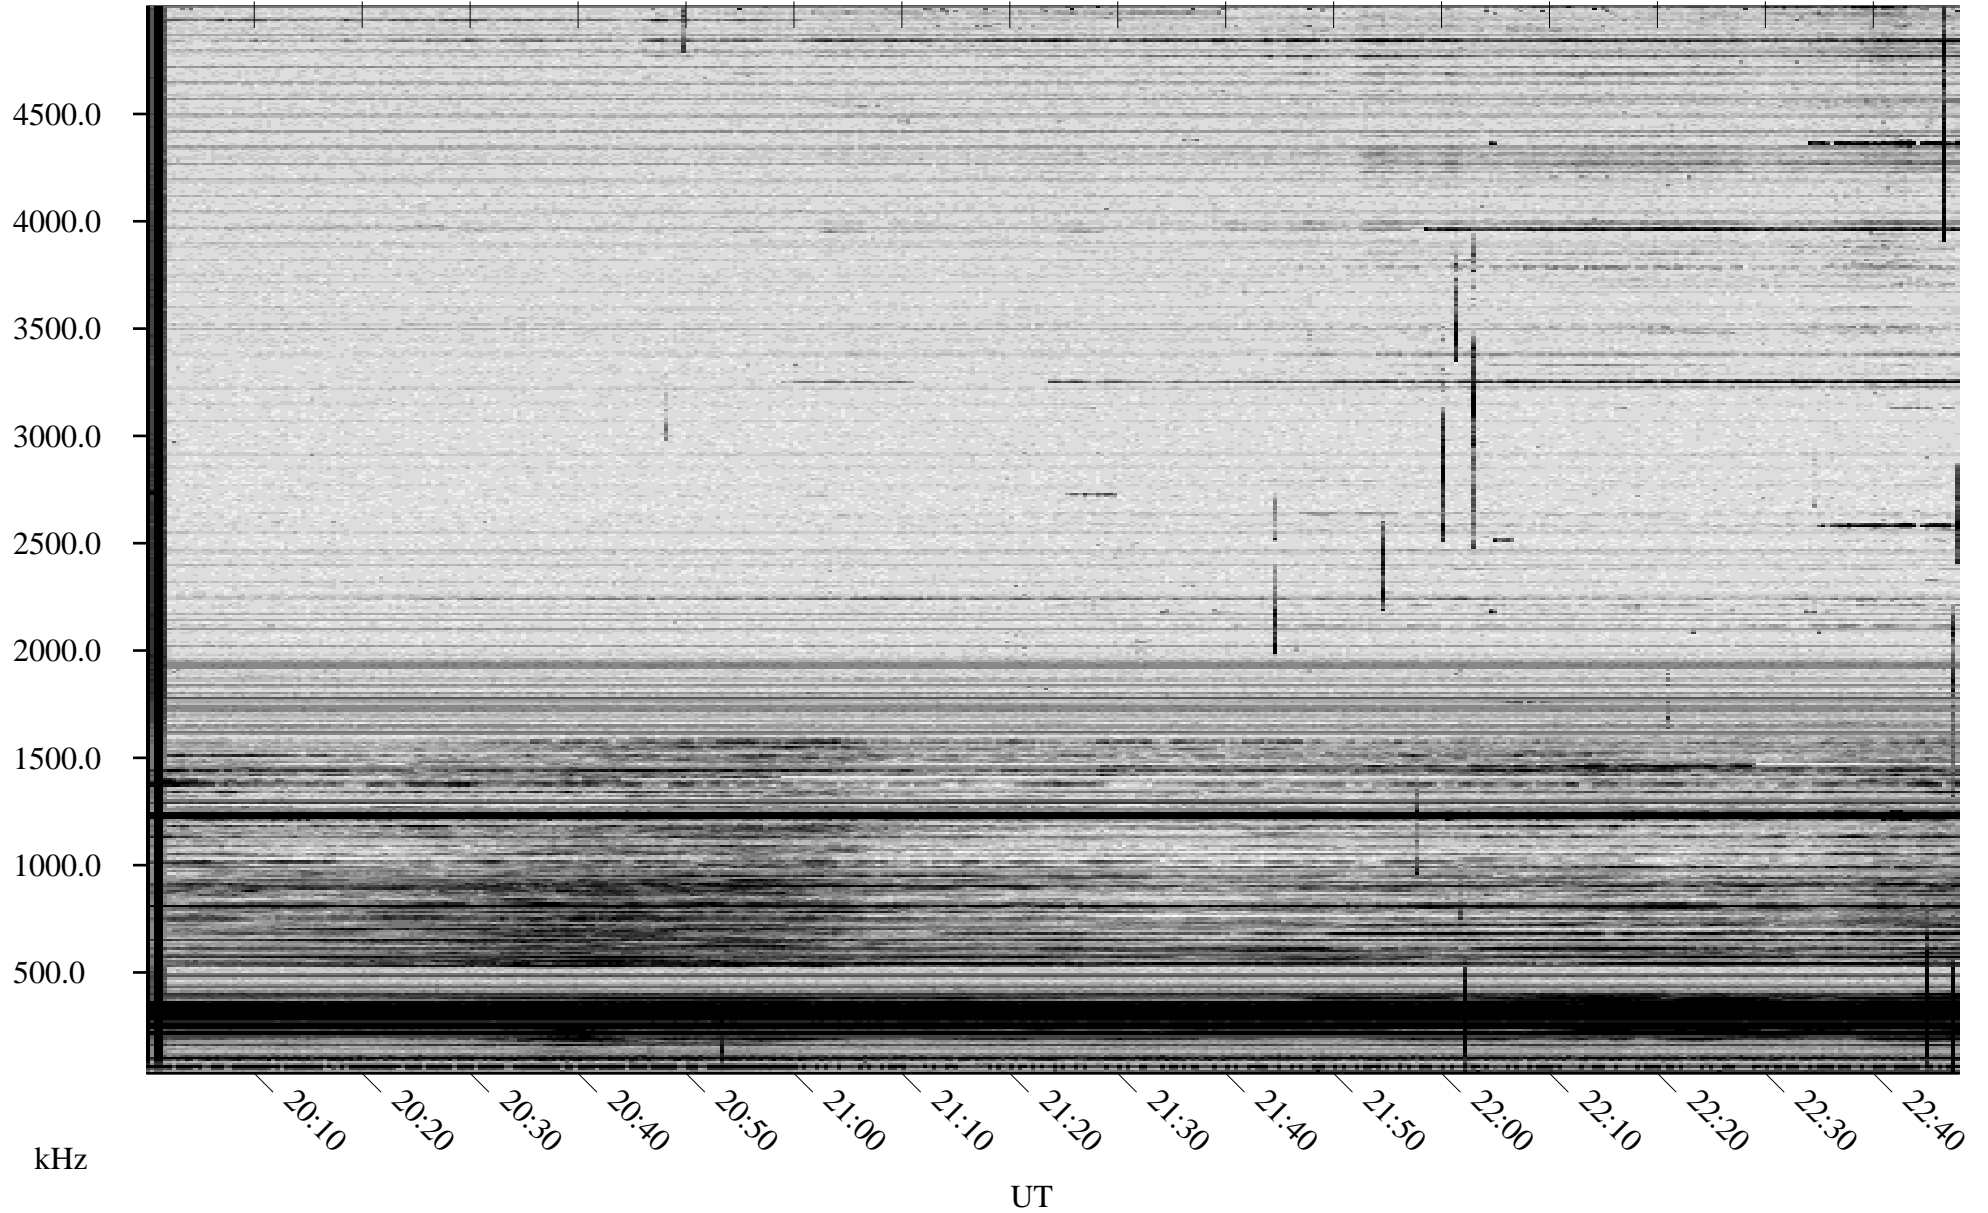

10/25/2007 Churchill, Manitoba

Linear Scale Black = 161 White = 15

ch07298l.r00SUm max_12

Page 1

10/25/2007 Churchill, Manitoba

Linear Scale Black = 161 White = 15

ch07298l.r00SUm max_12

Page 2

10/26/2007 Churchill, Manitoba

Linear Scale Black = 161 White = 15

ch07298l.r00SUm max_12

Page 3

10/26/2007 Churchill, Manitoba

Linear Scale Black = 161 White = 15

ch07298l.r00SUm max_12

Page 4

10/26/2007 Churchill, Manitoba

Linear Scale Black = 161 White = 15

ch07298l.r00SUm max_12

Page 5

10/26/2007 Churchill, Manitoba

Linear Scale Black = 161 White = 15

ch07298l.r00SUm max_12

Page 6

10/26/2007 Churchill, Manitoba

Linear Scale Black = 161 White = 15

ch07298l.r00SUm max_12

Page 7

10/26/2007 Churchill, Manitoba

Linear Scale Black = 161 White = 15

ch07298l.r00SUm max_12

Page 8