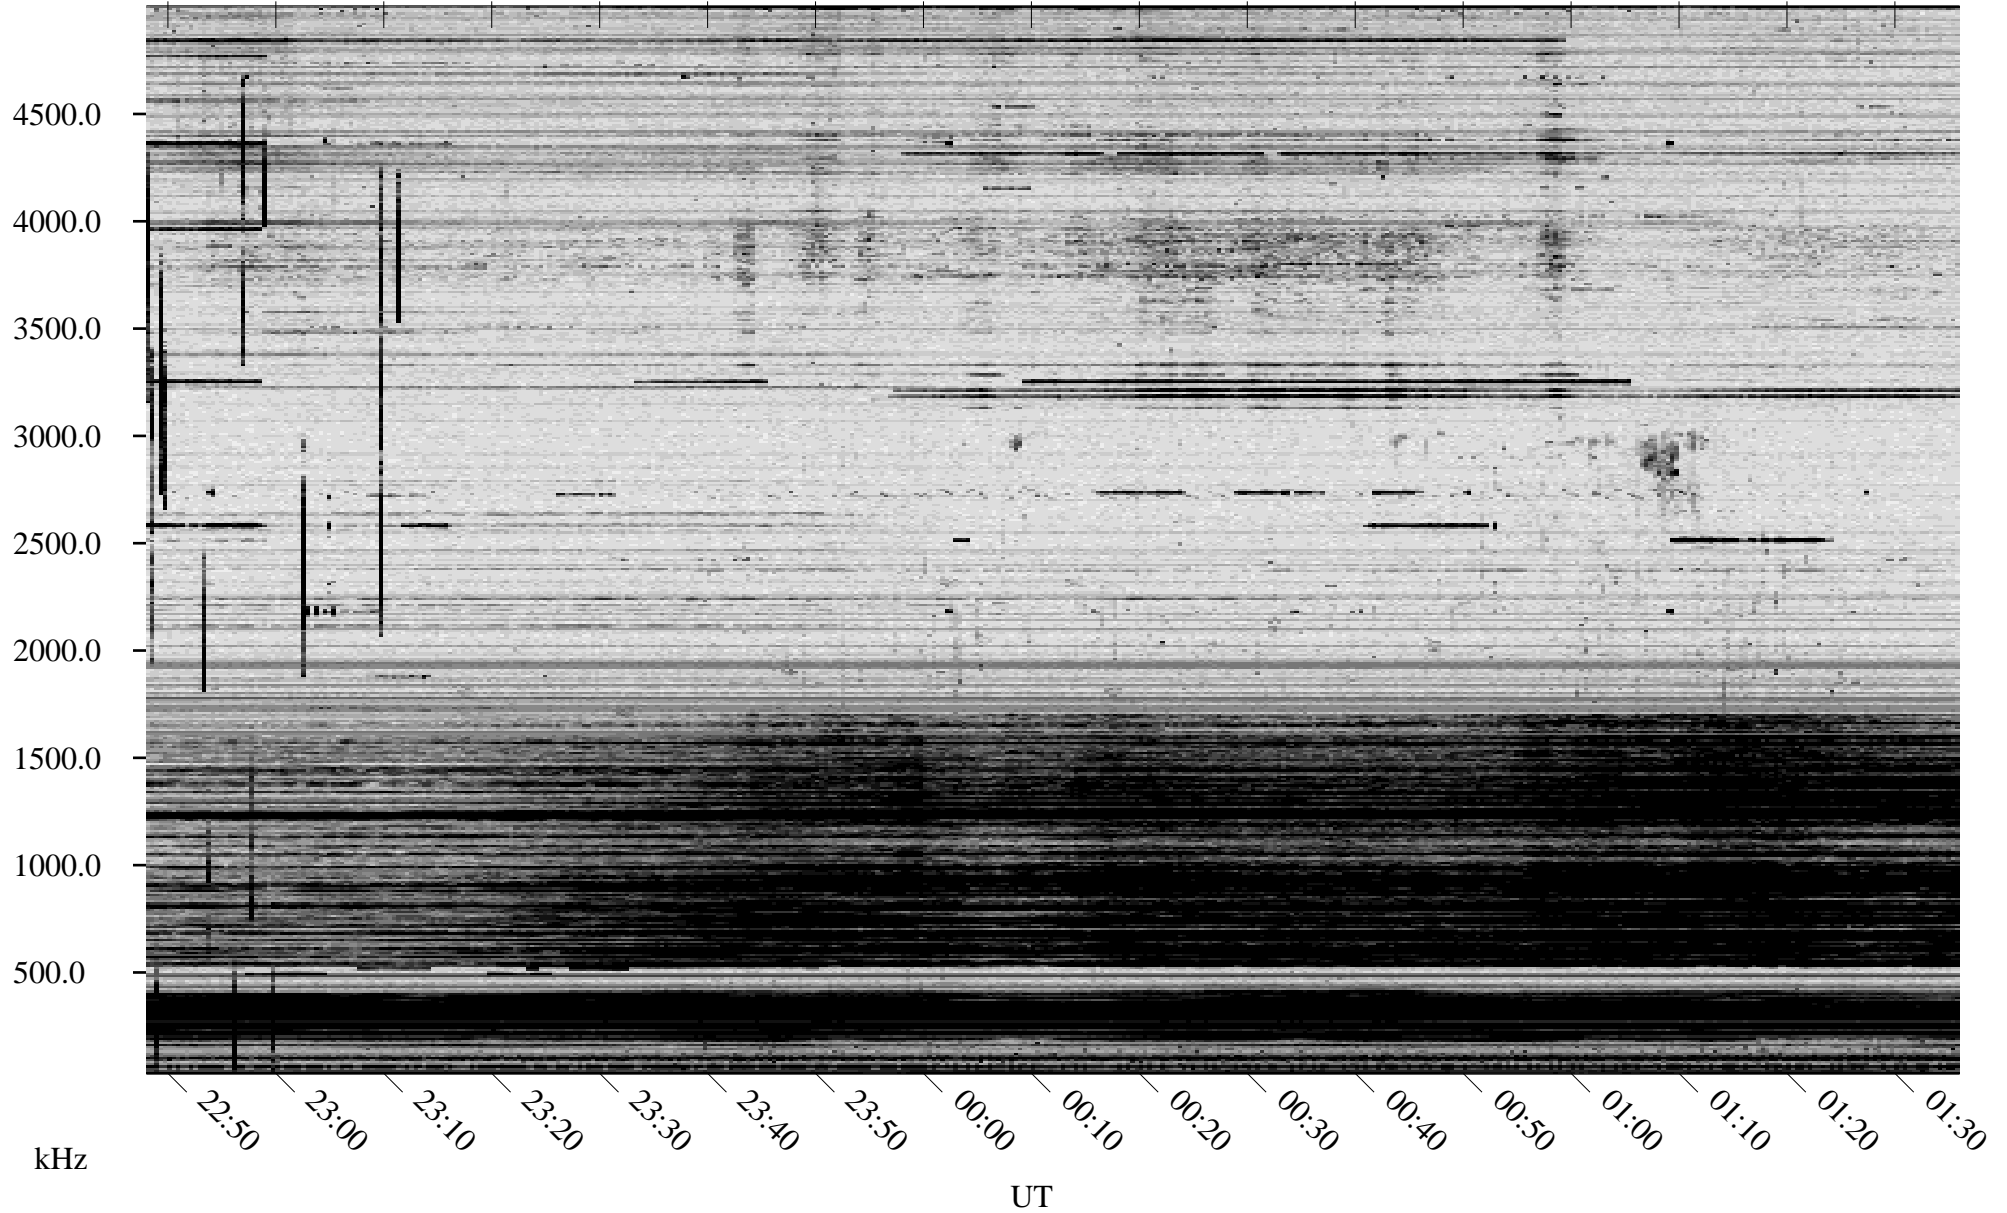

10/25/2007 Churchill, Manitoba

Linear Scale Black = 161 White = 15

ch07298l.r00SUm max_12

Page 1

10/25/2007 Churchill, Manitoba

Linear Scale Black = 161 White = 15

ch07298l.r00SUm max_12

Page 2

10/26/2007 Churchill, Manitoba

Linear Scale Black = 161 White = 15

ch07298l.r00SUm max_12

Page 3

10/26/2007 Churchill, Manitoba

Linear Scale Black = 161 White = 15

ch07298l.r00SUm max_12

Page 4

10/26/2007 Churchill, Manitoba

Linear Scale Black = 161 White = 15

ch07298l.r00SUm max_12

Page 5

10/26/2007 Churchill, Manitoba

Linear Scale Black = 161 White = 15

ch07298l.r00SUm max_12

Page 6

10/26/2007 Churchill, Manitoba

Linear Scale Black = 161 White = 15

ch07298l.r00SUm max_12

Page 7

10/26/2007 Churchill, Manitoba

Linear Scale Black = 161 White = 15

ch07298l.r00SUm max_12

Page 8