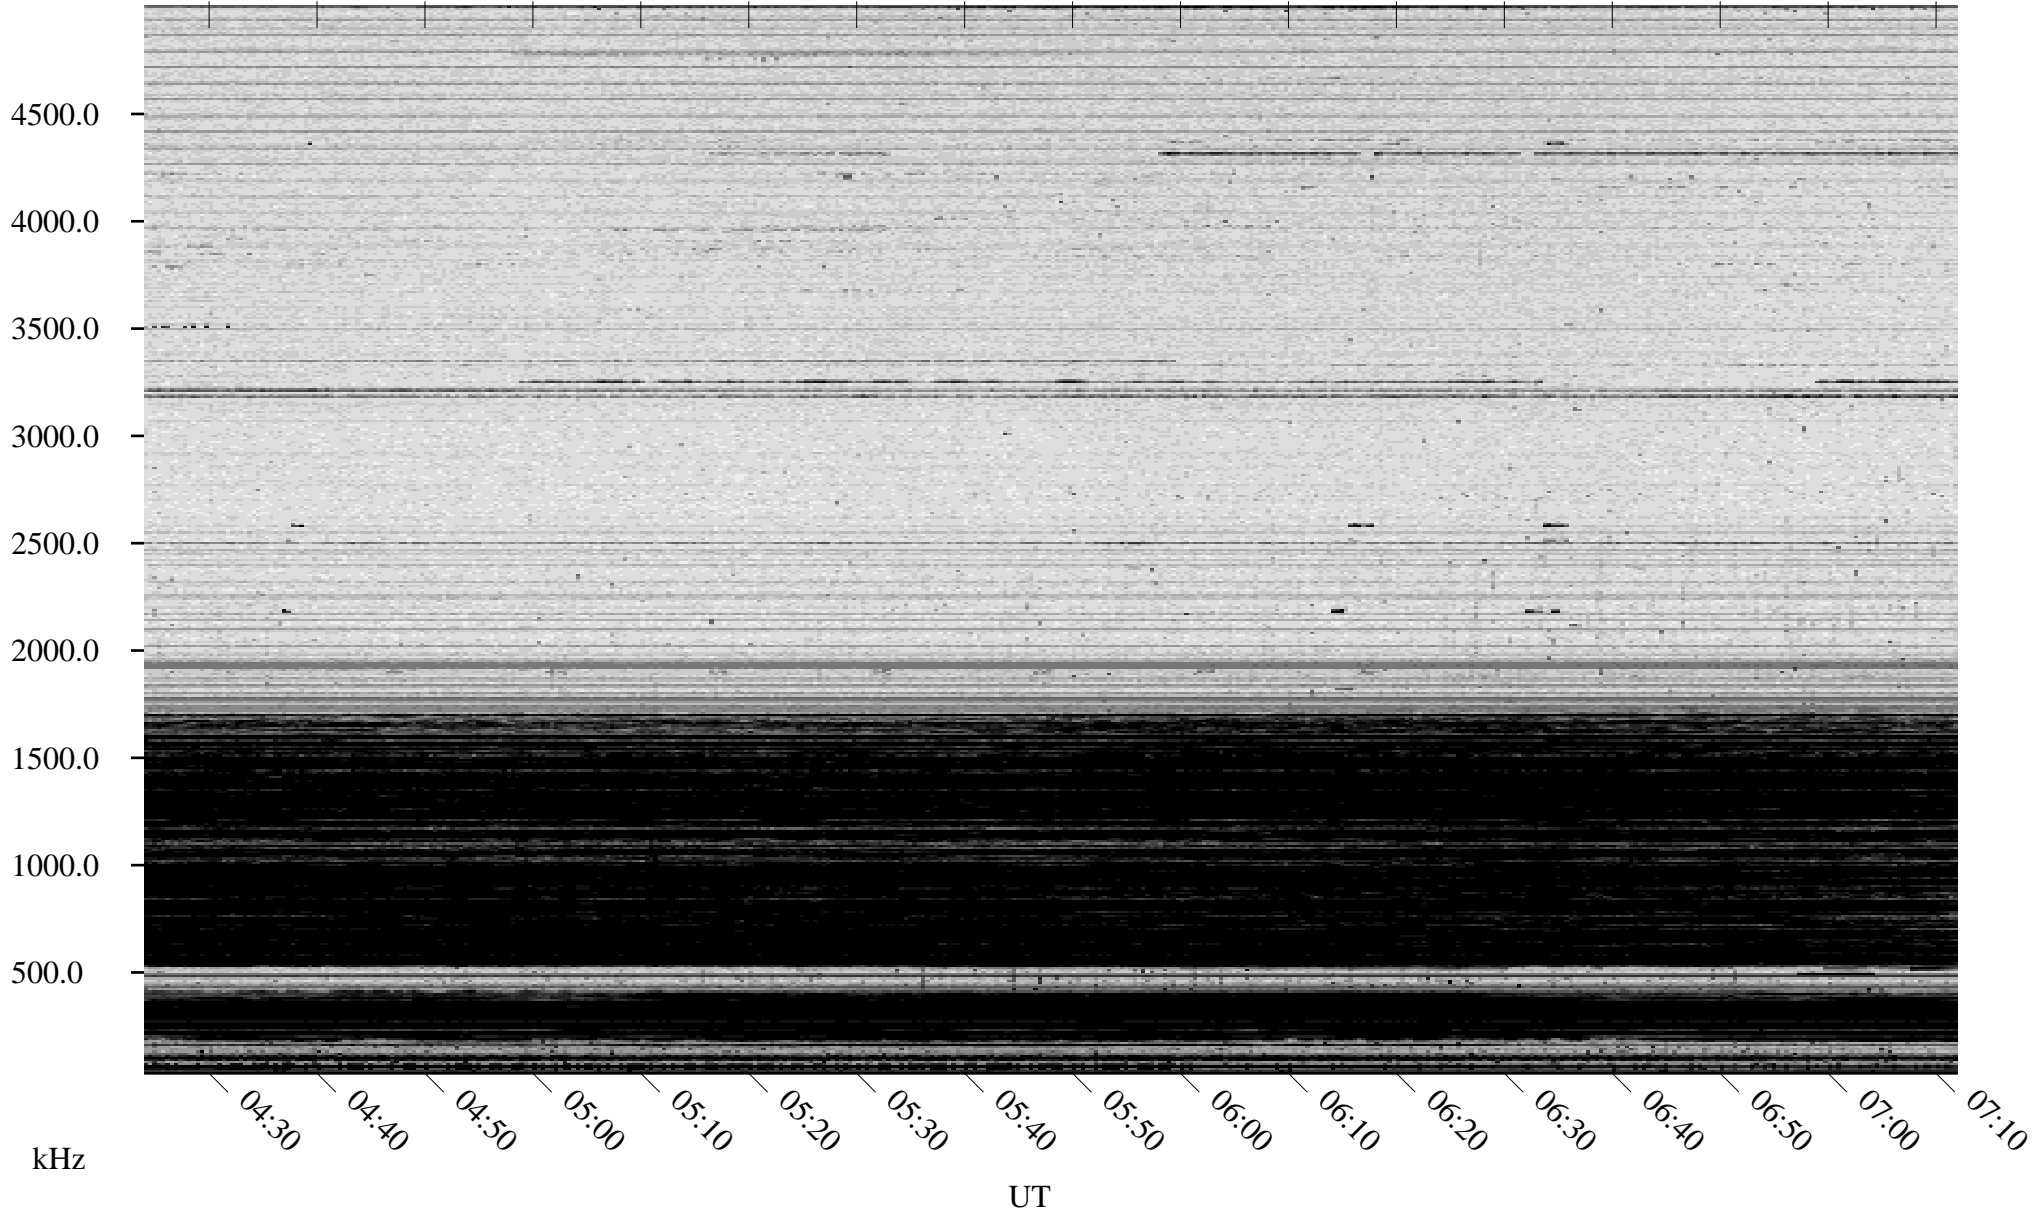

10/25/2007 Churchill, Manitoba

Linear Scale Black = 161 White = 15

ch07298l.r00SUm max_12

Page 1

10/25/2007 Churchill, Manitoba

Linear Scale Black = 161 White = 15

ch07298l.r00SUm max_12

Page 2

10/26/2007 Churchill, Manitoba

Linear Scale Black = 161 White = 15

ch07298l.r00SUm max_12

Page 3

10/26/2007 Churchill, Manitoba

Linear Scale Black = 161 White = 15

ch07298l.r00SUm max_12

Page 4

10/26/2007 Churchill, Manitoba

Linear Scale Black = 161 White = 15

ch07298l.r00SUm max_12

Page 5

10/26/2007 Churchill, Manitoba

Linear Scale Black = 161 White = 15

ch07298l.r00SUm max_12

Page 6

10/26/2007 Churchill, Manitoba

Linear Scale Black = 161 White = 15

ch07298l.r00SUm max_12

Page 7

10/26/2007 Churchill, Manitoba

Linear Scale Black = 161 White = 15

ch07298l.r00SUm max_12

Page 8