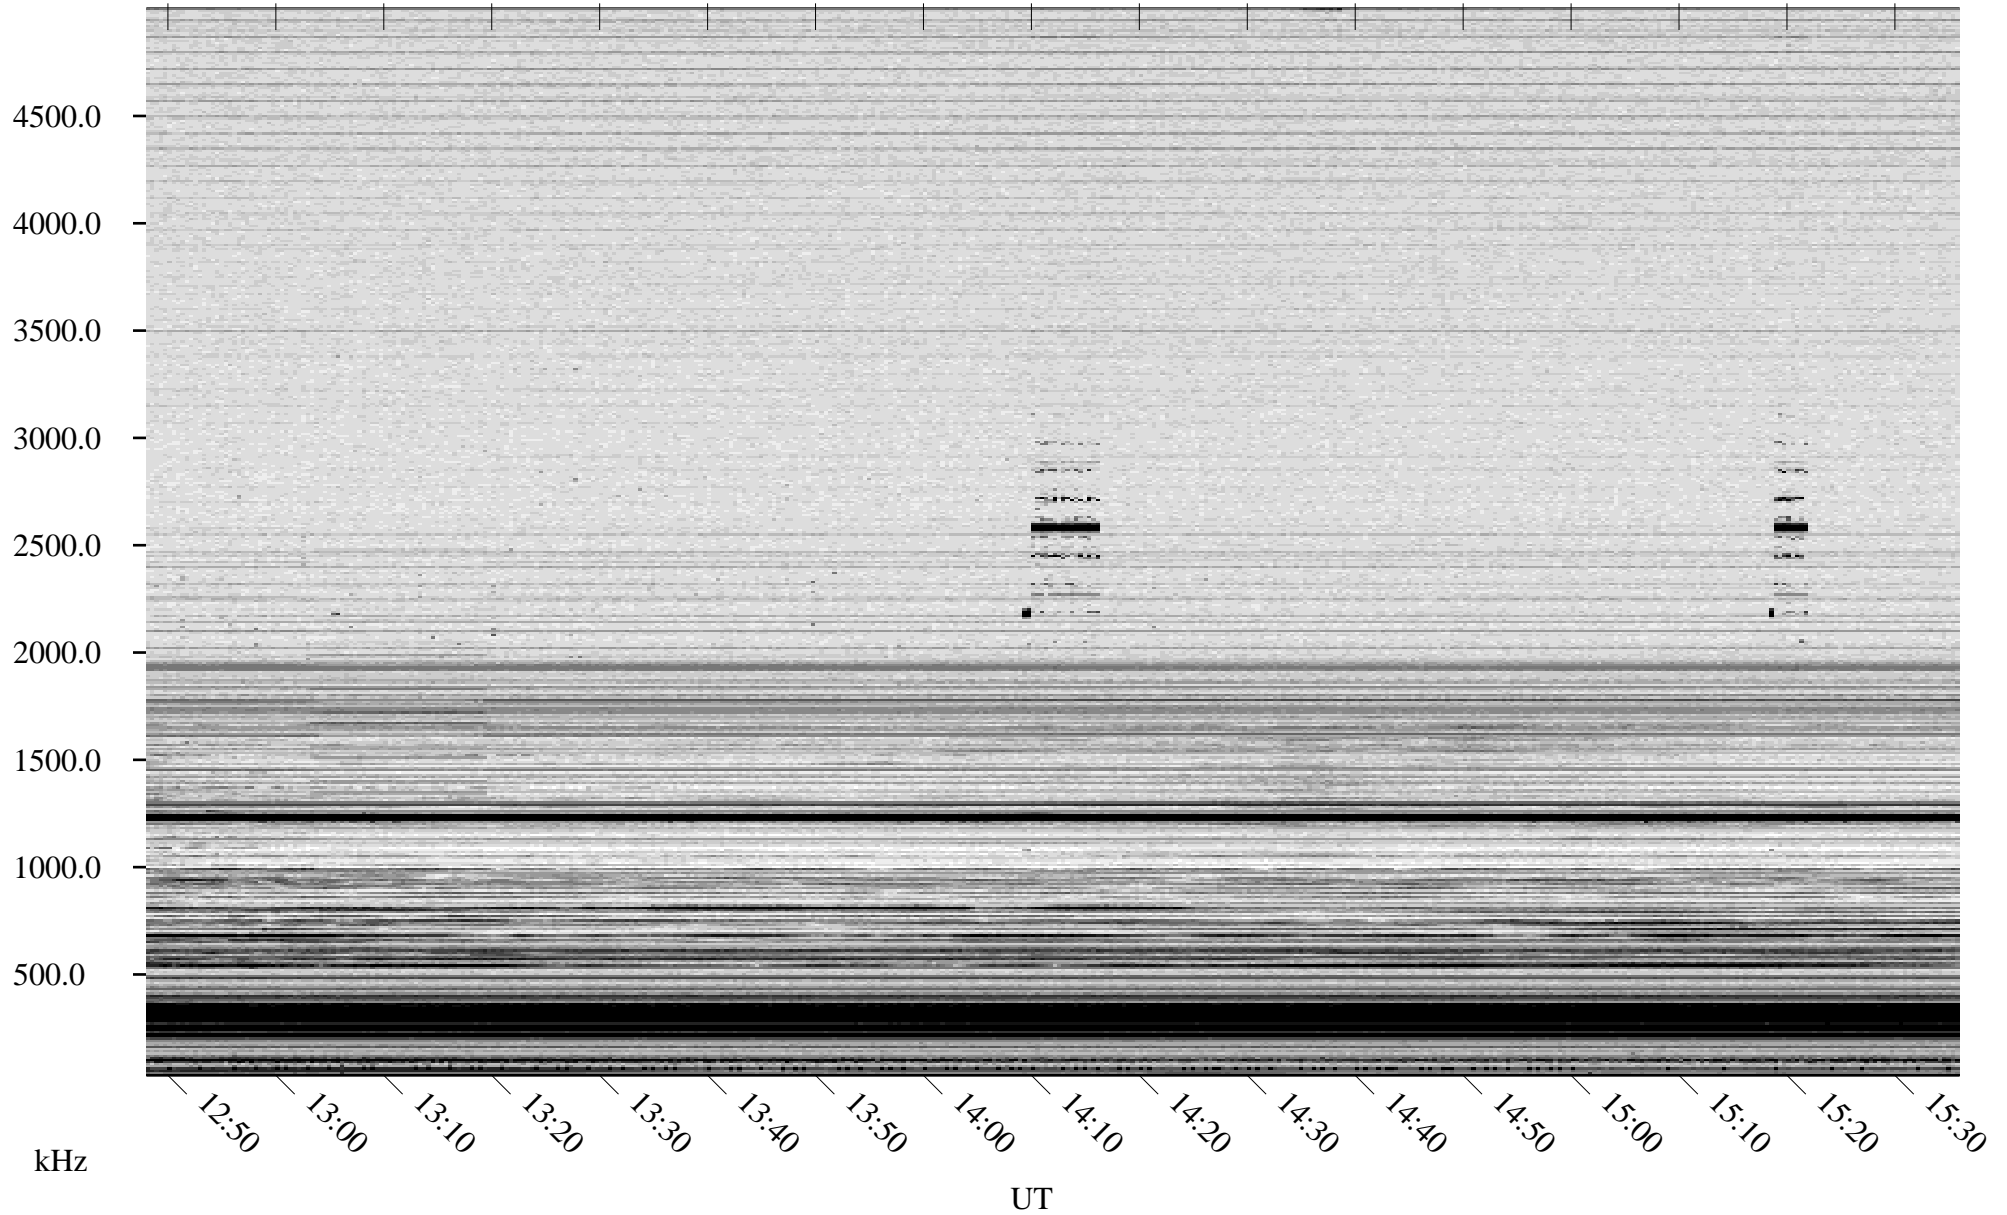

10/25/2007 Churchill, Manitoba

Linear Scale Black = 161 White = 15

ch07298l.r00SUm max_12

Page 1

10/25/2007 Churchill, Manitoba

Linear Scale Black = 161 White = 15

ch07298l.r00SUm max_12

Page 2

10/26/2007 Churchill, Manitoba

Linear Scale Black = 161 White = 15

ch07298l.r00SUm max_12

Page 3

10/26/2007 Churchill, Manitoba

Linear Scale Black = 161 White = 15

ch07298l.r00SUm max_12

Page 4

10/26/2007 Churchill, Manitoba

Linear Scale Black = 161 White = 15

ch07298l.r00SUm max_12

Page 5

10/26/2007 Churchill, Manitoba

Linear Scale Black = 161 White = 15

ch07298l.r00SUm max_12

Page 6

10/26/2007 Churchill, Manitoba

Linear Scale Black = 161 White = 15

ch07298l.r00SUm max_12

Page 7

10/26/2007 Churchill, Manitoba

Linear Scale Black = 161 White = 15

ch07298l.r00SUm max_12

Page 8