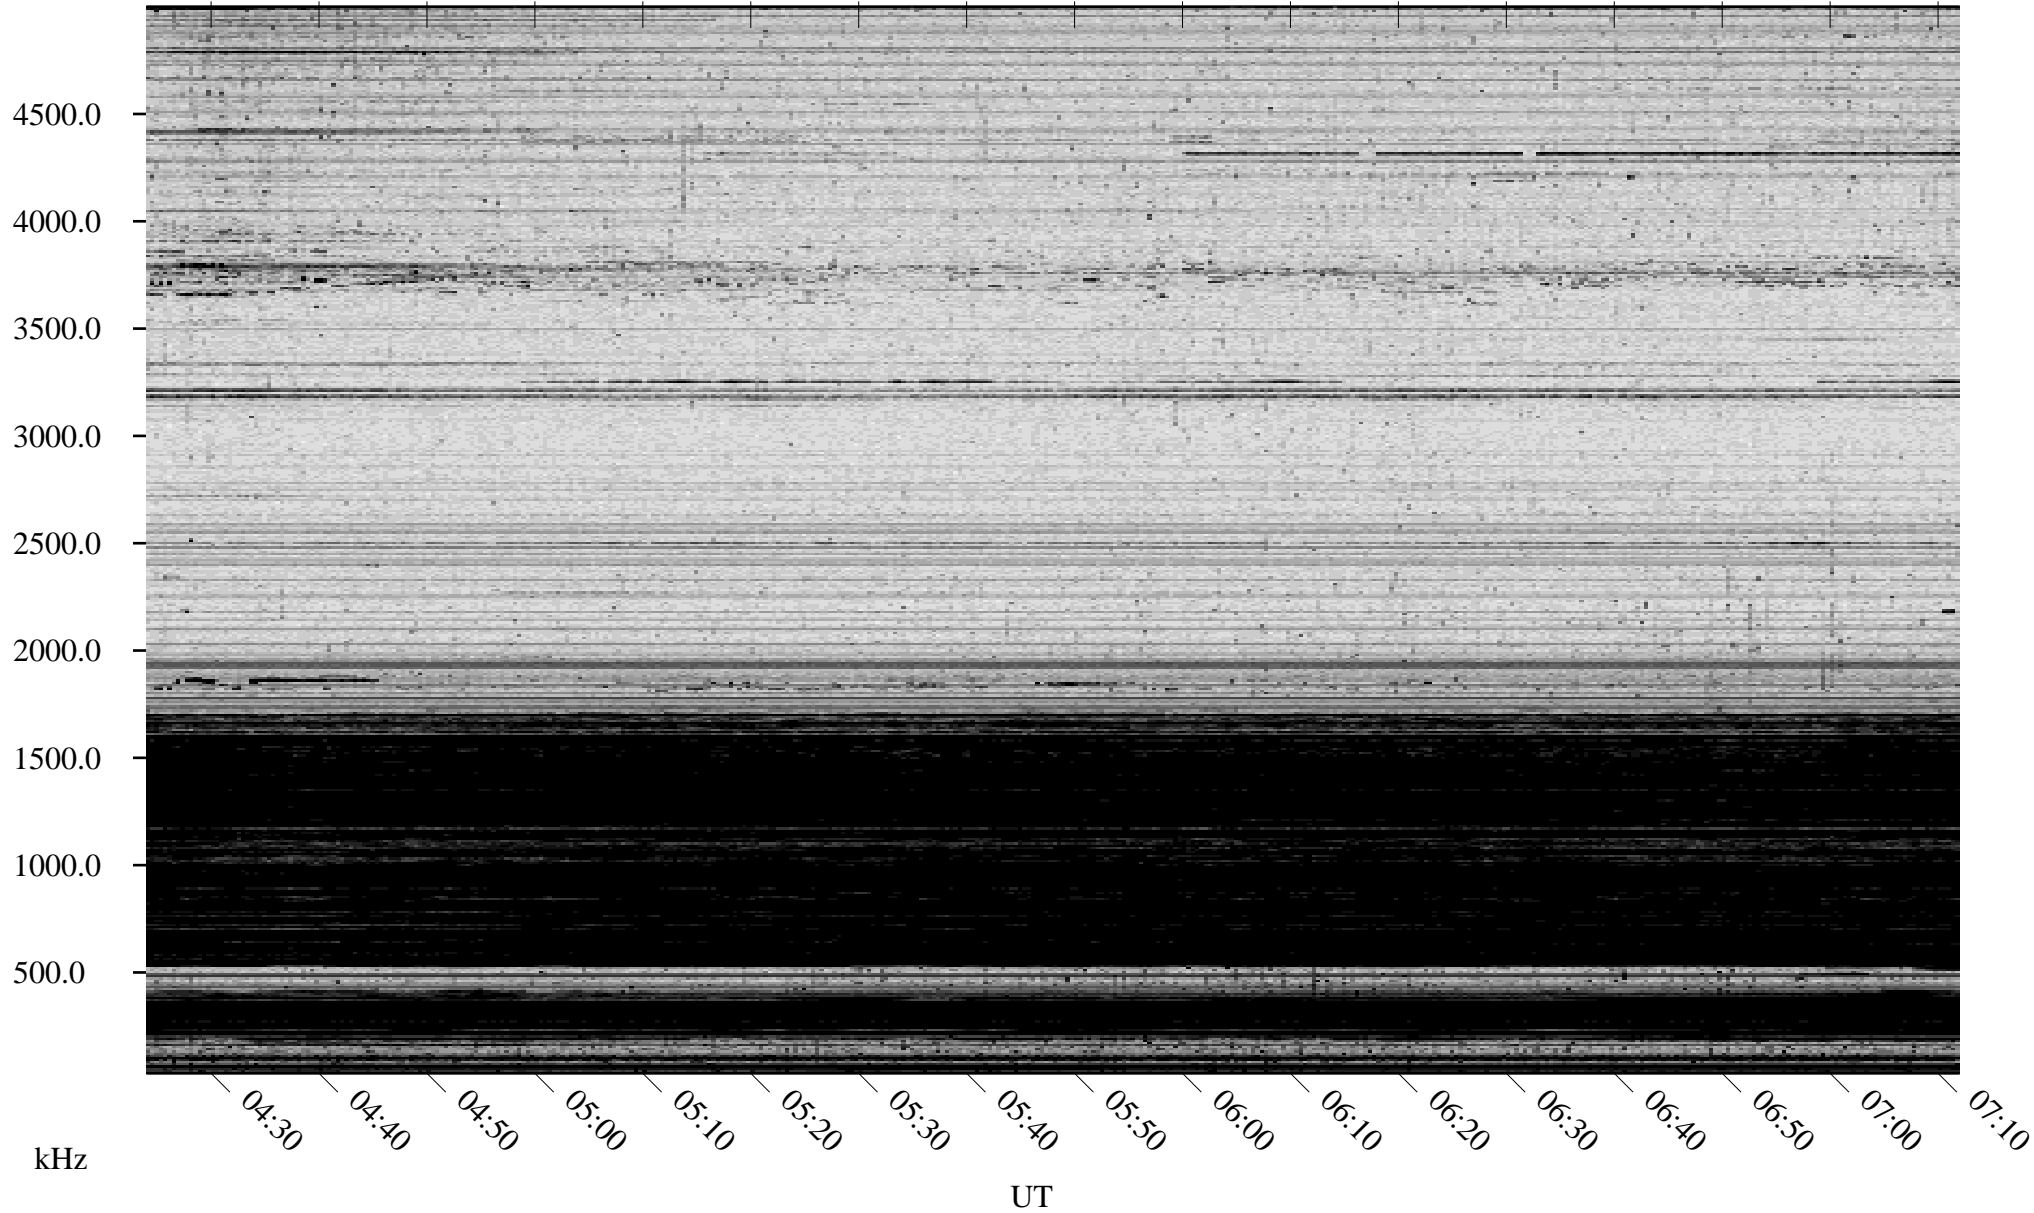

10/26/2007 Churchill, Manitoba

Linear Scale Black = 161 White = 15

ch07299l.r00SUm max_12

Page 1

10/26/2007 Churchill, Manitoba

Linear Scale Black = 161 White = 15

ch07299l.r00SUm max_12

Page 2

10/27/2007 Churchill, Manitoba

Linear Scale Black = 161 White = 15

ch07299l.r00SUm max_12

Page 3

10/27/2007 Churchill, Manitoba

Linear Scale Black = 161 White = 15

ch07299l.r00SUm max_12

Page 4

10/27/2007 Churchill, Manitoba

Linear Scale Black = 161 White = 15

ch07299l.r00SUm max_12

Page 5

10/27/2007 Churchill, Manitoba

Linear Scale Black = 161 White = 15

ch07299l.r00SUm max_12

Page 6

10/27/2007 Churchill, Manitoba

Linear Scale Black = 161 White = 15

ch07299l.r00SUm max_12

Page 7

10/27/2007 Churchill, Manitoba

Linear Scale Black = 161 White = 15

ch07299l.r00SUm max_12