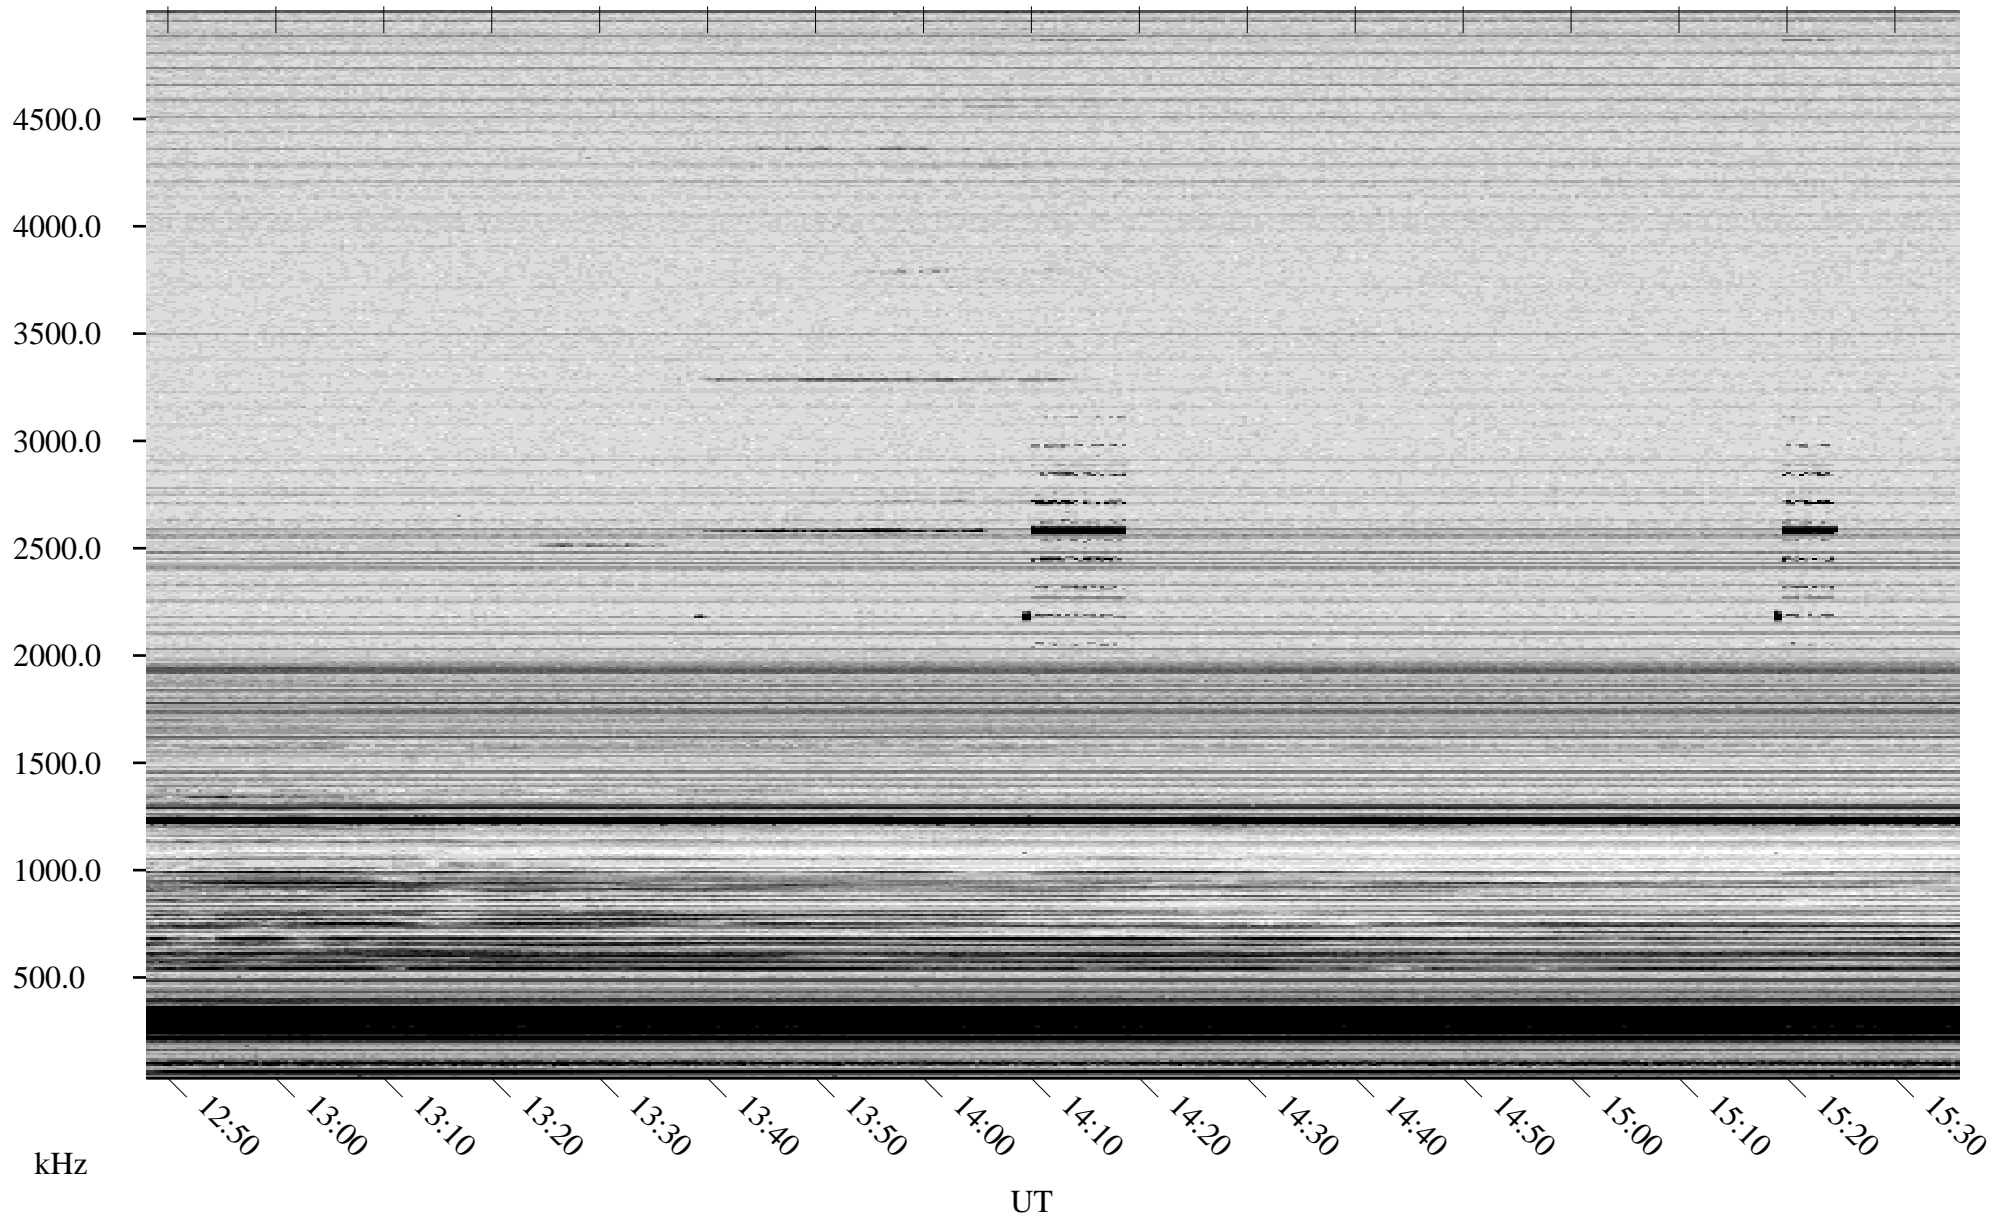

10/26/2007 Churchill, Manitoba

Linear Scale Black = 161 White = 15

ch07299l.r00SUm max_12

Page 1

10/26/2007 Churchill, Manitoba

Linear Scale Black = 161 White = 15

ch07299l.r00SUm max_12

Page 2

10/27/2007 Churchill, Manitoba

Linear Scale Black = 161 White = 15

ch07299l.r00SUm max_12

Page 3

10/27/2007 Churchill, Manitoba

Linear Scale Black = 161 White = 15

ch07299l.r00SUm max_12

Page 4

10/27/2007 Churchill, Manitoba

Linear Scale Black = 161 White = 15

ch07299l.r00SUm max_12

Page 5

10/27/2007 Churchill, Manitoba

Linear Scale Black = 161 White = 15

ch07299l.r00SUm max_12

Page 6

10/27/2007 Churchill, Manitoba

Linear Scale Black = 161 White = 15

ch07299l.r00SUm max_12

Page 7

10/27/2007 Churchill, Manitoba

Linear Scale Black = 161 White = 15

ch07299l.r00SUm max_12