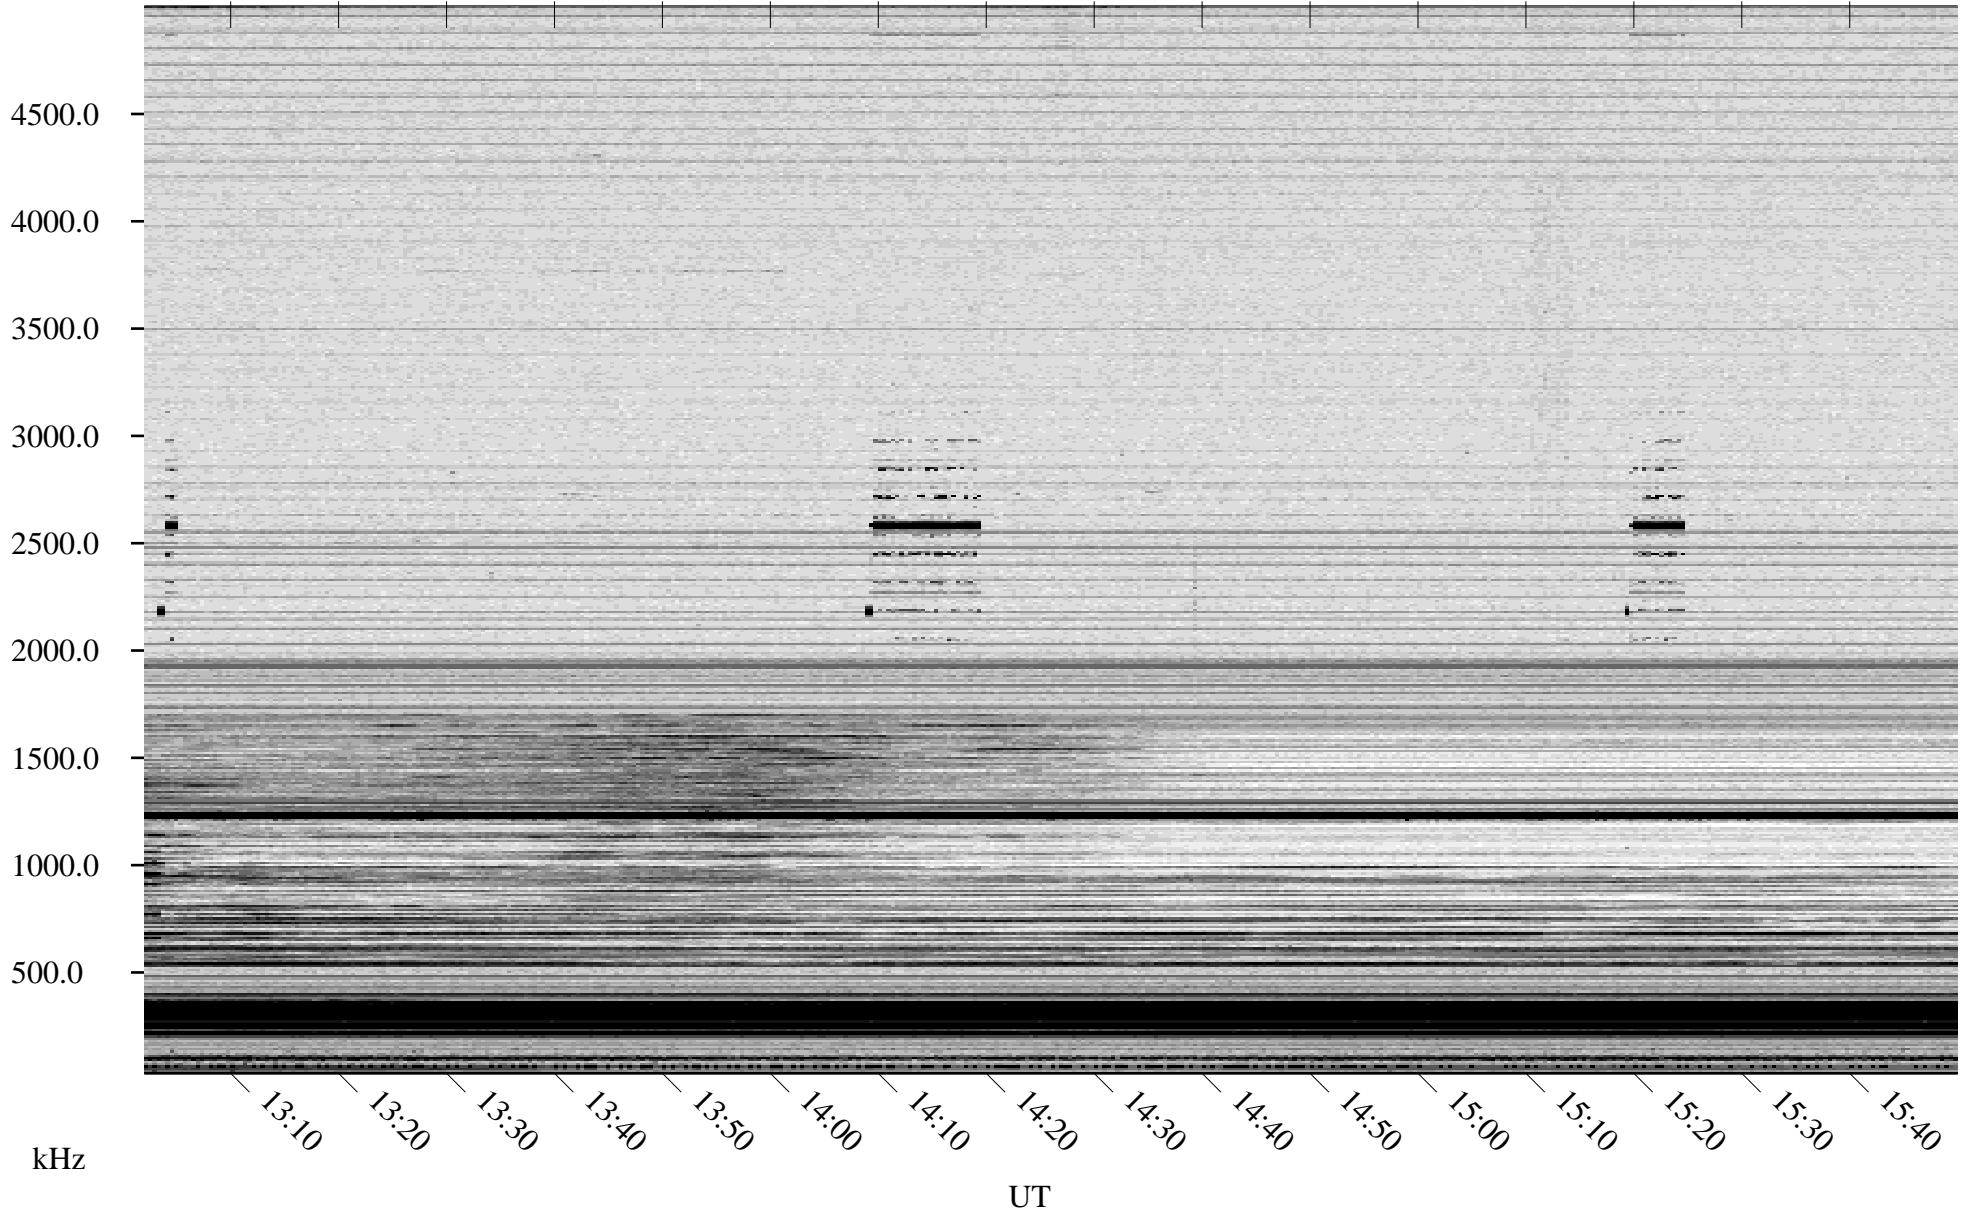

10/27/2007 Churchill, Manitoba

Linear Scale Black = 161 White = 15

ch07300l.r00SUm max_12

Page 1

10/27/2007 Churchill, Manitoba

Linear Scale Black = 161 White = 15

ch07300l.r00SUm max_12

Page 2

10/28/2007 Churchill, Manitoba

Linear Scale Black = 161 White = 15

ch07300l.r00SUm max_12

Page 3

10/28/2007 Churchill, Manitoba

Linear Scale Black = 161 White = 15

ch07300l.r00SUm max_12

Page 4

10/28/2007 Churchill, Manitoba

Linear Scale Black = 161 White = 15

ch07300l.r00SUm max_12

Page 5

10/28/2007 Churchill, Manitoba

Linear Scale Black = 161 White = 15

ch07300l.r00SUm max_12

Page 6

10/28/2007 Churchill, Manitoba

Linear Scale Black = 161 White = 15

ch07300l.r00SUm max_12

Page 7

10/28/2007 Churchill, Manitoba

Linear Scale Black = 161 White = 15

ch07300l.r00SUm max_12

Page 8