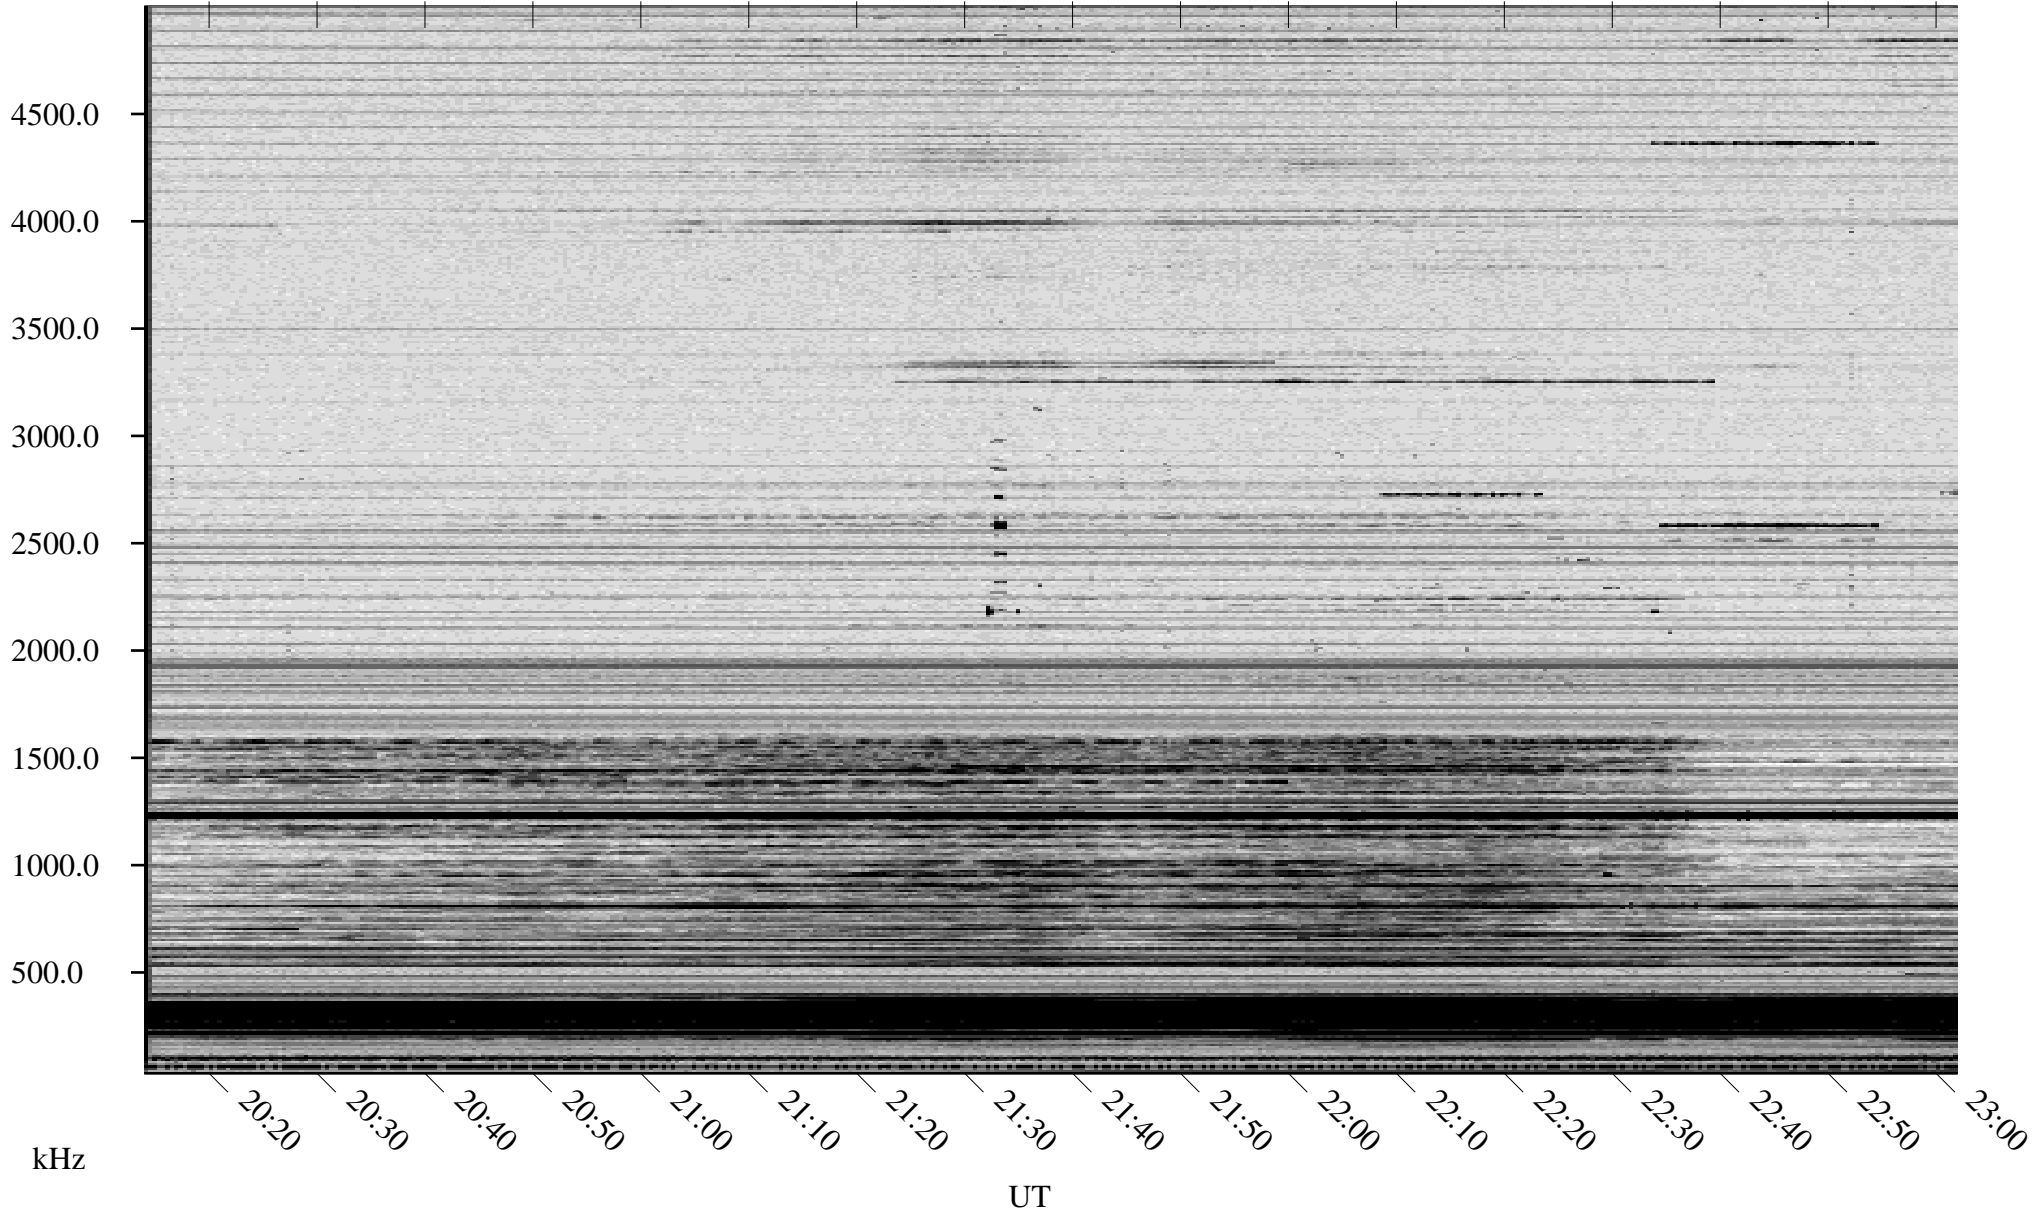

10/27/2007 Churchill, Manitoba

Linear Scale Black = 161 White = 15

ch07300l.r00SUm max_12

Page 1

10/27/2007 Churchill, Manitoba

Linear Scale Black = 161 White = 15

ch07300l.r00SUm max_12

Page 2

10/28/2007 Churchill, Manitoba

Linear Scale Black = 161 White = 15

ch07300l.r00SUm max_12

Page 3

10/28/2007 Churchill, Manitoba

Linear Scale Black = 161 White = 15

ch07300l.r00SUm max_12

Page 4

10/28/2007 Churchill, Manitoba

Linear Scale Black = 161 White = 15

ch07300l.r00SUm max_12

Page 5

10/28/2007 Churchill, Manitoba

Linear Scale Black = 161 White = 15

ch07300l.r00SUm max_12

Page 6

10/28/2007 Churchill, Manitoba

Linear Scale Black = 161 White = 15

ch07300l.r00SUm max_12

Page 7

10/28/2007 Churchill, Manitoba

Linear Scale Black = 161 White = 15

ch07300l.r00SUm max_12

Page 8