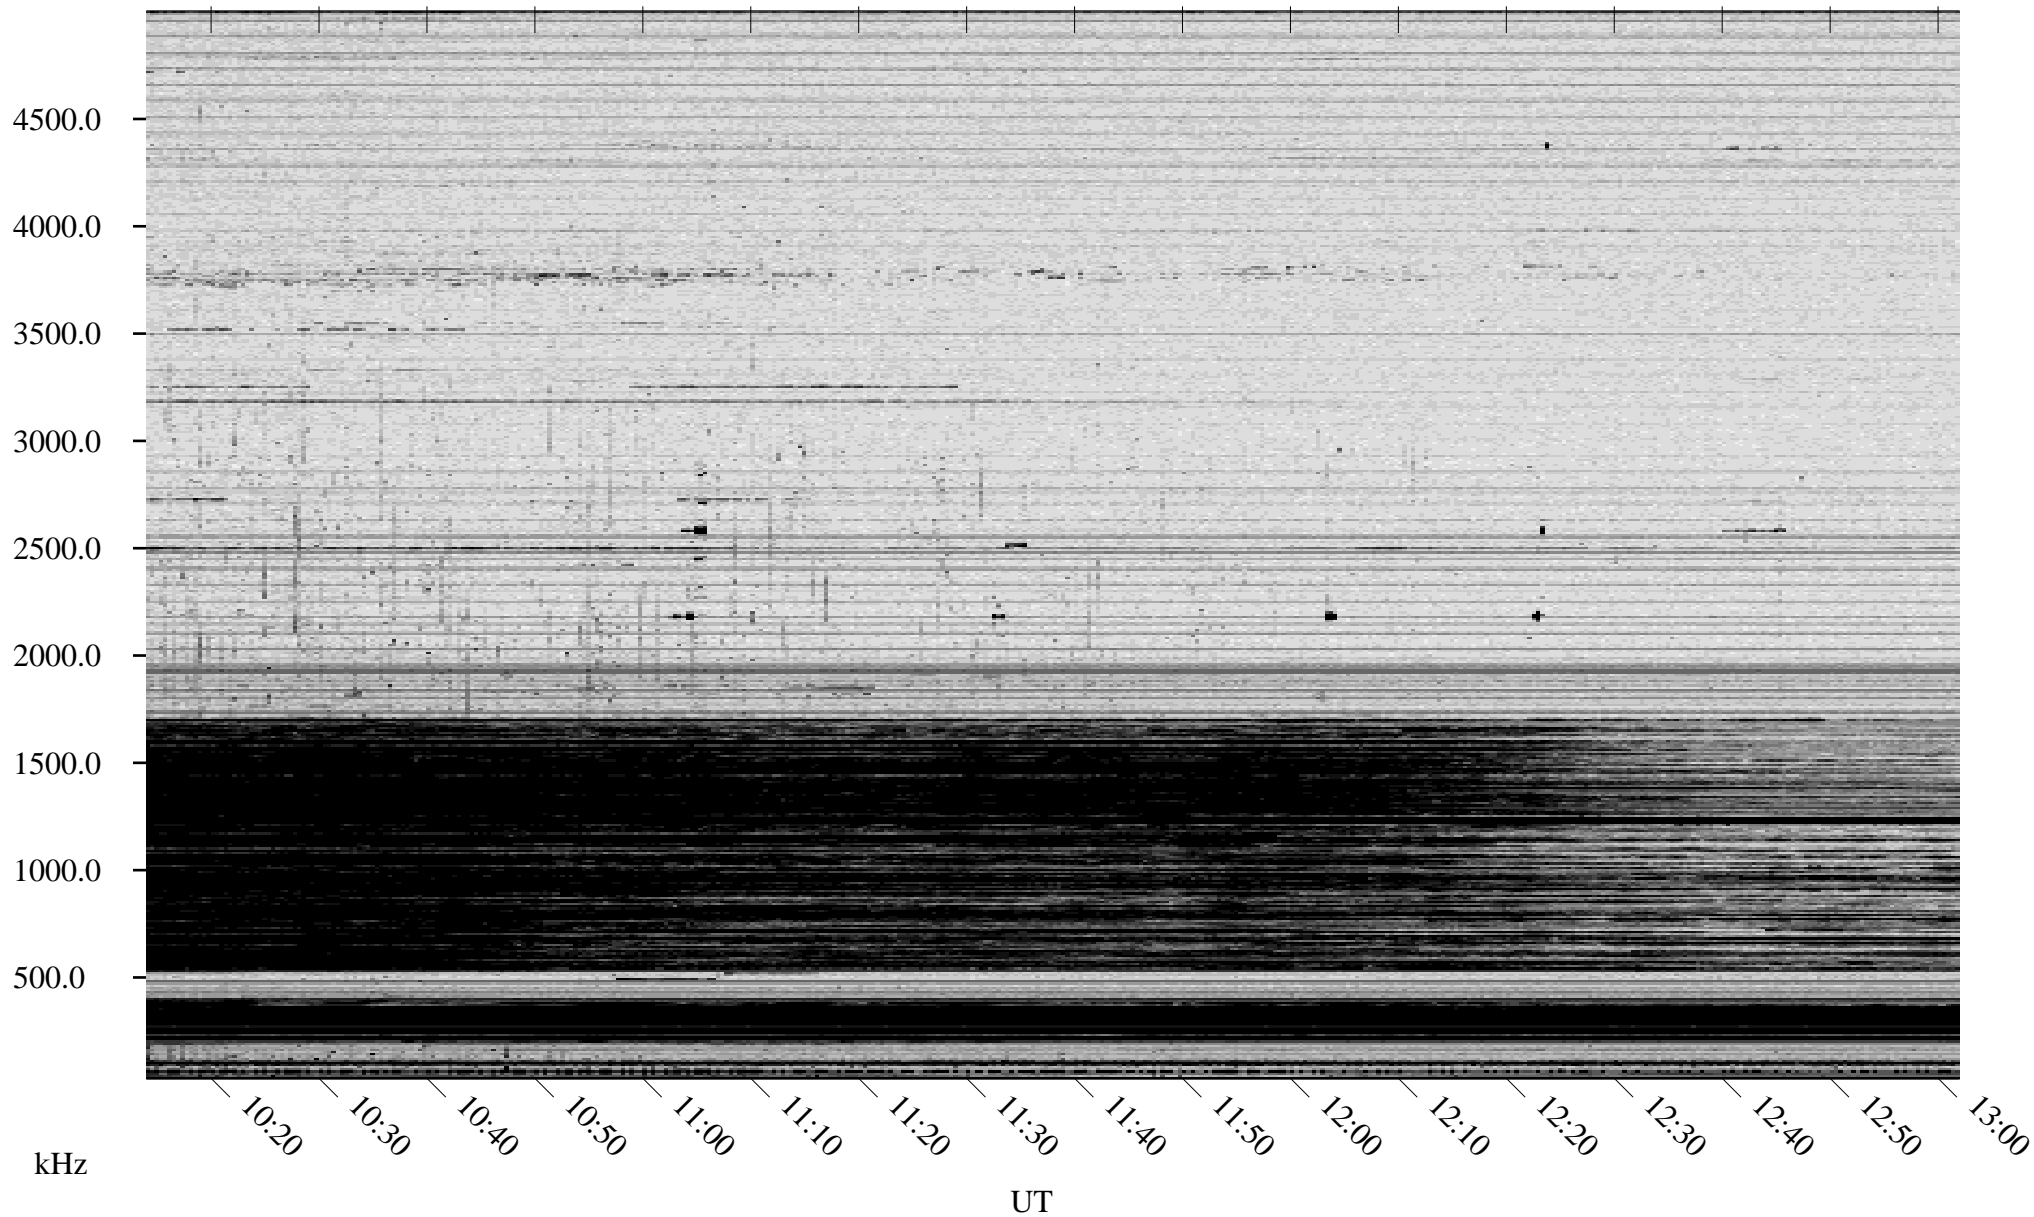

10/27/2007 Churchill, Manitoba

Linear Scale Black = 161 White = 15

ch07300l.r00SUm max_12

Page 1

10/27/2007 Churchill, Manitoba

Linear Scale Black = 161 White = 15

ch07300l.r00SUm max_12

Page 2

10/28/2007 Churchill, Manitoba

Linear Scale Black = 161 White = 15

ch07300l.r00SUm max_12

Page 3

10/28/2007 Churchill, Manitoba

Linear Scale Black = 161 White = 15

ch07300l.r00SUm max_12

Page 4

10/28/2007 Churchill, Manitoba

Linear Scale Black = 161 White = 15

ch07300l.r00SUm max_12

Page 5

10/28/2007 Churchill, Manitoba

Linear Scale Black = 161 White = 15

ch07300l.r00SUm max_12

Page 6

10/28/2007 Churchill, Manitoba

Linear Scale Black = 161 White = 15

ch07300l.r00SUm max_12

Page 7

10/28/2007 Churchill, Manitoba

Linear Scale Black = 161 White = 15

ch07300l.r00SUm max_12

Page 8