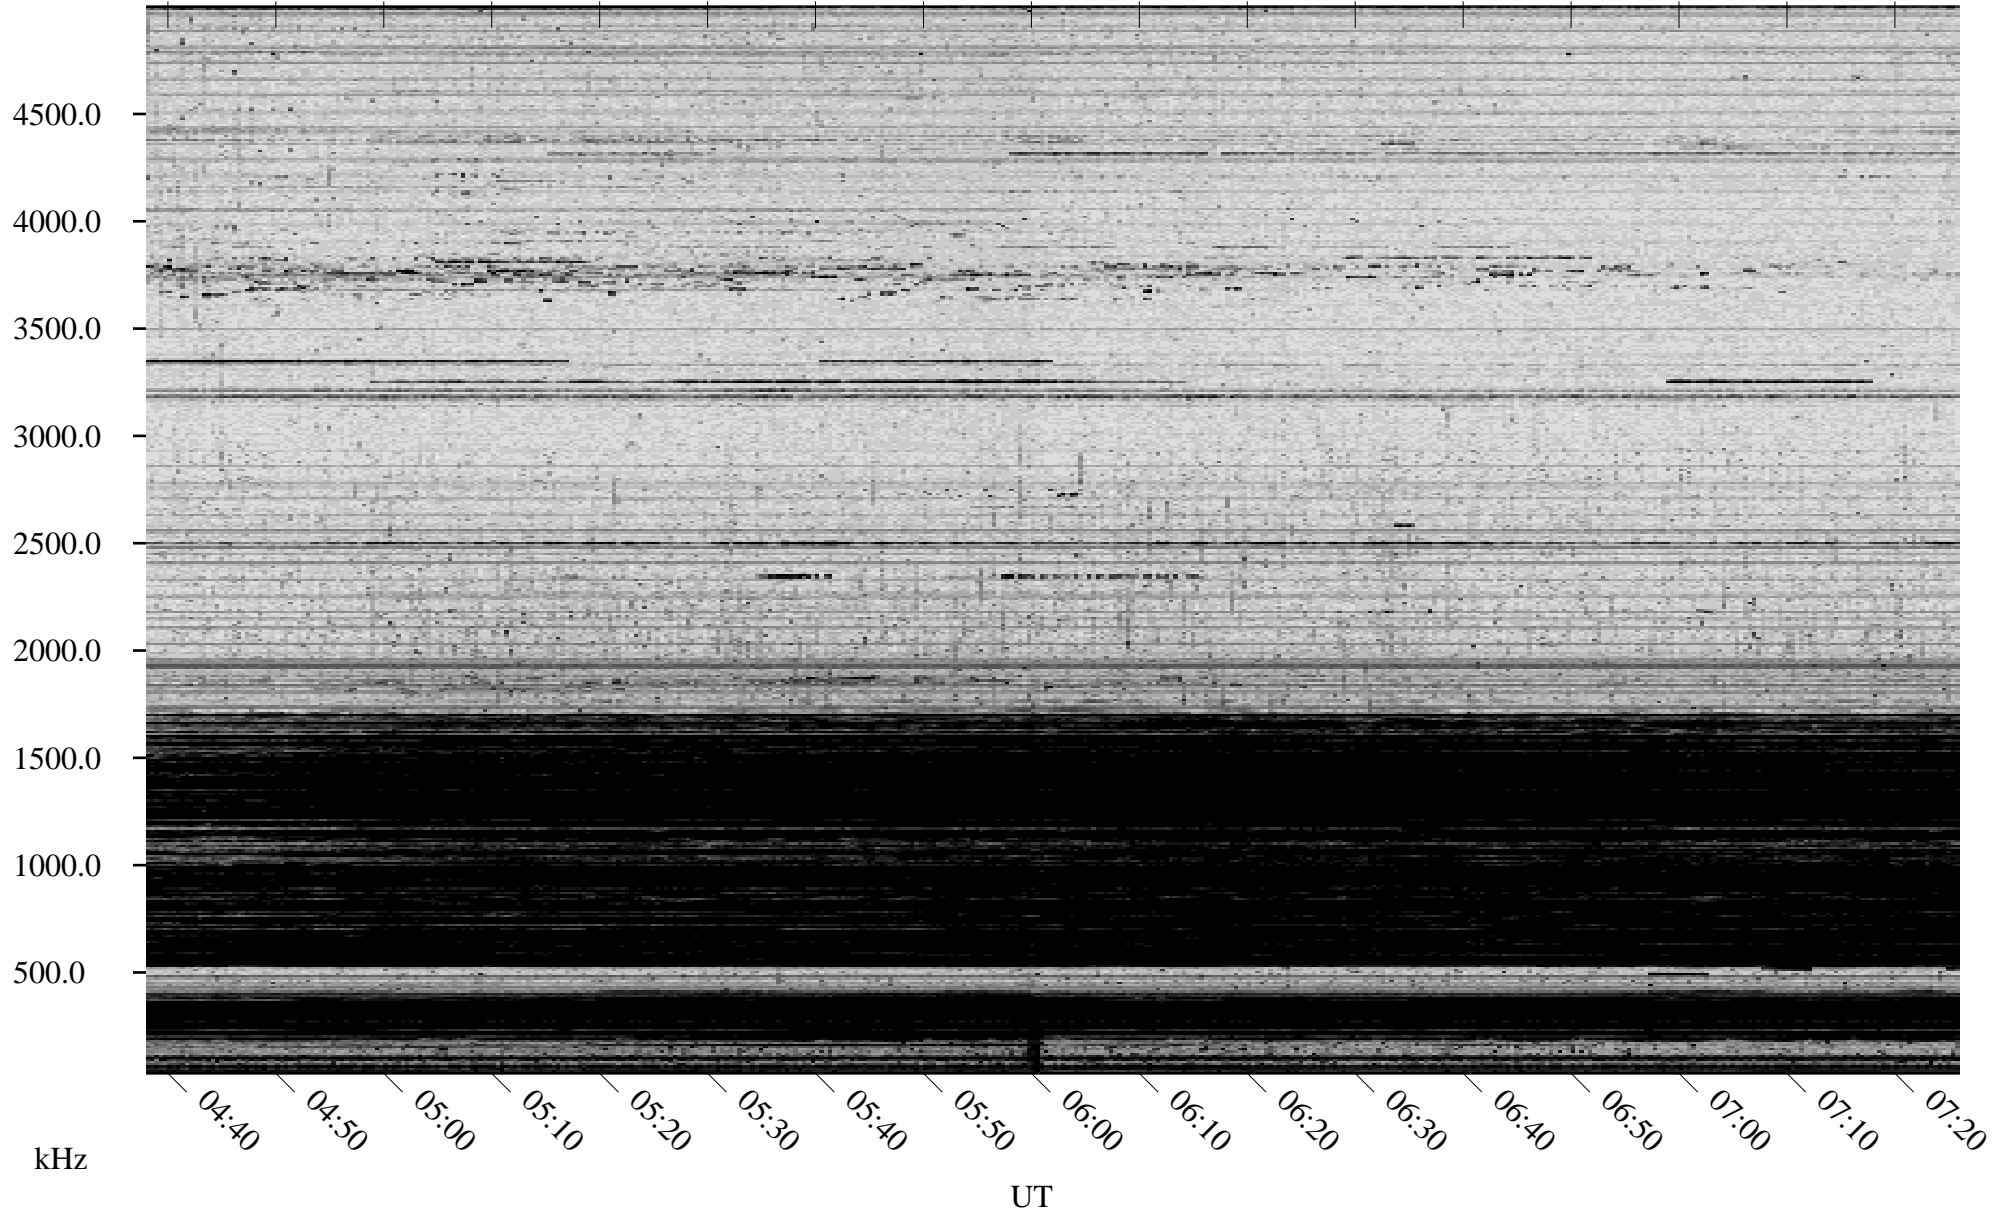

10/27/2007 Churchill, Manitoba

Linear Scale Black = 161 White = 15

ch07300l.r00SUm max_12

Page 1

10/27/2007 Churchill, Manitoba

Linear Scale Black = 161 White = 15

ch07300l.r00SUm max_12

Page 2

10/28/2007 Churchill, Manitoba

Linear Scale Black = 161 White = 15

ch07300l.r00SUm max_12

Page 3

10/28/2007 Churchill, Manitoba

Linear Scale Black = 161 White = 15

ch07300l.r00SUm max_12

Page 4

10/28/2007 Churchill, Manitoba

Linear Scale Black = 161 White = 15

ch07300l.r00SUm max_12

Page 5

10/28/2007 Churchill, Manitoba

Linear Scale Black = 161 White = 15

ch07300l.r00SUm max_12

Page 6

10/28/2007 Churchill, Manitoba

Linear Scale Black = 161 White = 15

ch07300l.r00SUm max_12

Page 7

10/28/2007 Churchill, Manitoba

Linear Scale Black = 161 White = 15

ch07300l.r00SUm max_12

Page 8