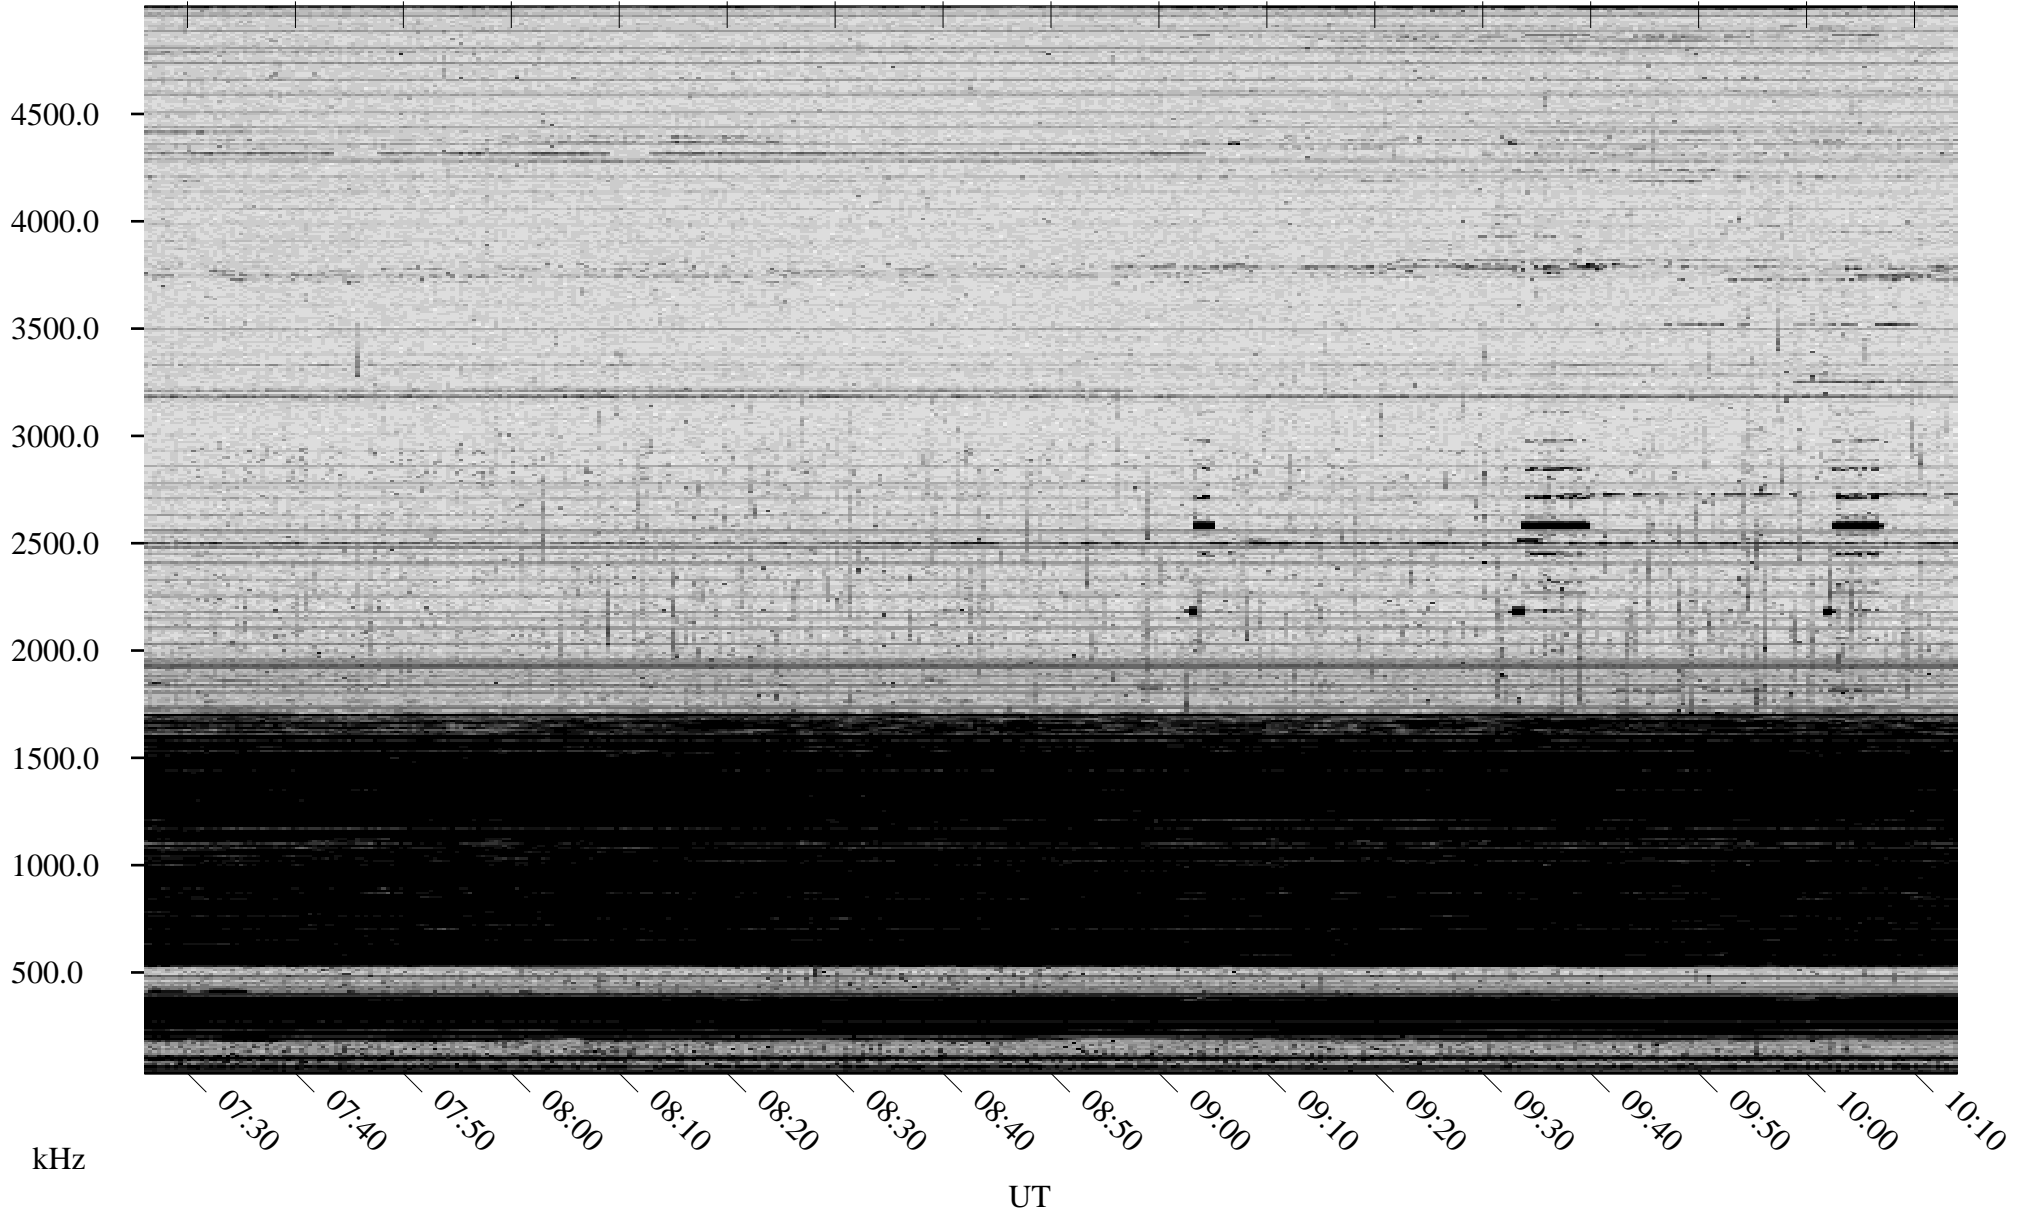

10/27/2007 Churchill, Manitoba

Linear Scale Black = 161 White = 15

ch07300l.r00SUm max_12

Page 1

10/27/2007 Churchill, Manitoba

Linear Scale Black = 161 White = 15

ch07300l.r00SUm max_12

Page 2

10/28/2007 Churchill, Manitoba

Linear Scale Black = 161 White = 15

ch07300l.r00SUm max_12

Page 3

10/28/2007 Churchill, Manitoba

Linear Scale Black = 161 White = 15

ch07300l.r00SUm max_12

Page 4

10/28/2007 Churchill, Manitoba

Linear Scale Black = 161 White = 15

ch07300l.r00SUm max_12

Page 5

10/28/2007 Churchill, Manitoba

Linear Scale Black = 161 White = 15

ch07300l.r00SUm max_12

Page 6

10/28/2007 Churchill, Manitoba

Linear Scale Black = 161 White = 15

ch07300l.r00SUm max_12

Page 7

10/28/2007 Churchill, Manitoba

Linear Scale Black = 161 White = 15

ch07300l.r00SUm max_12

Page 8