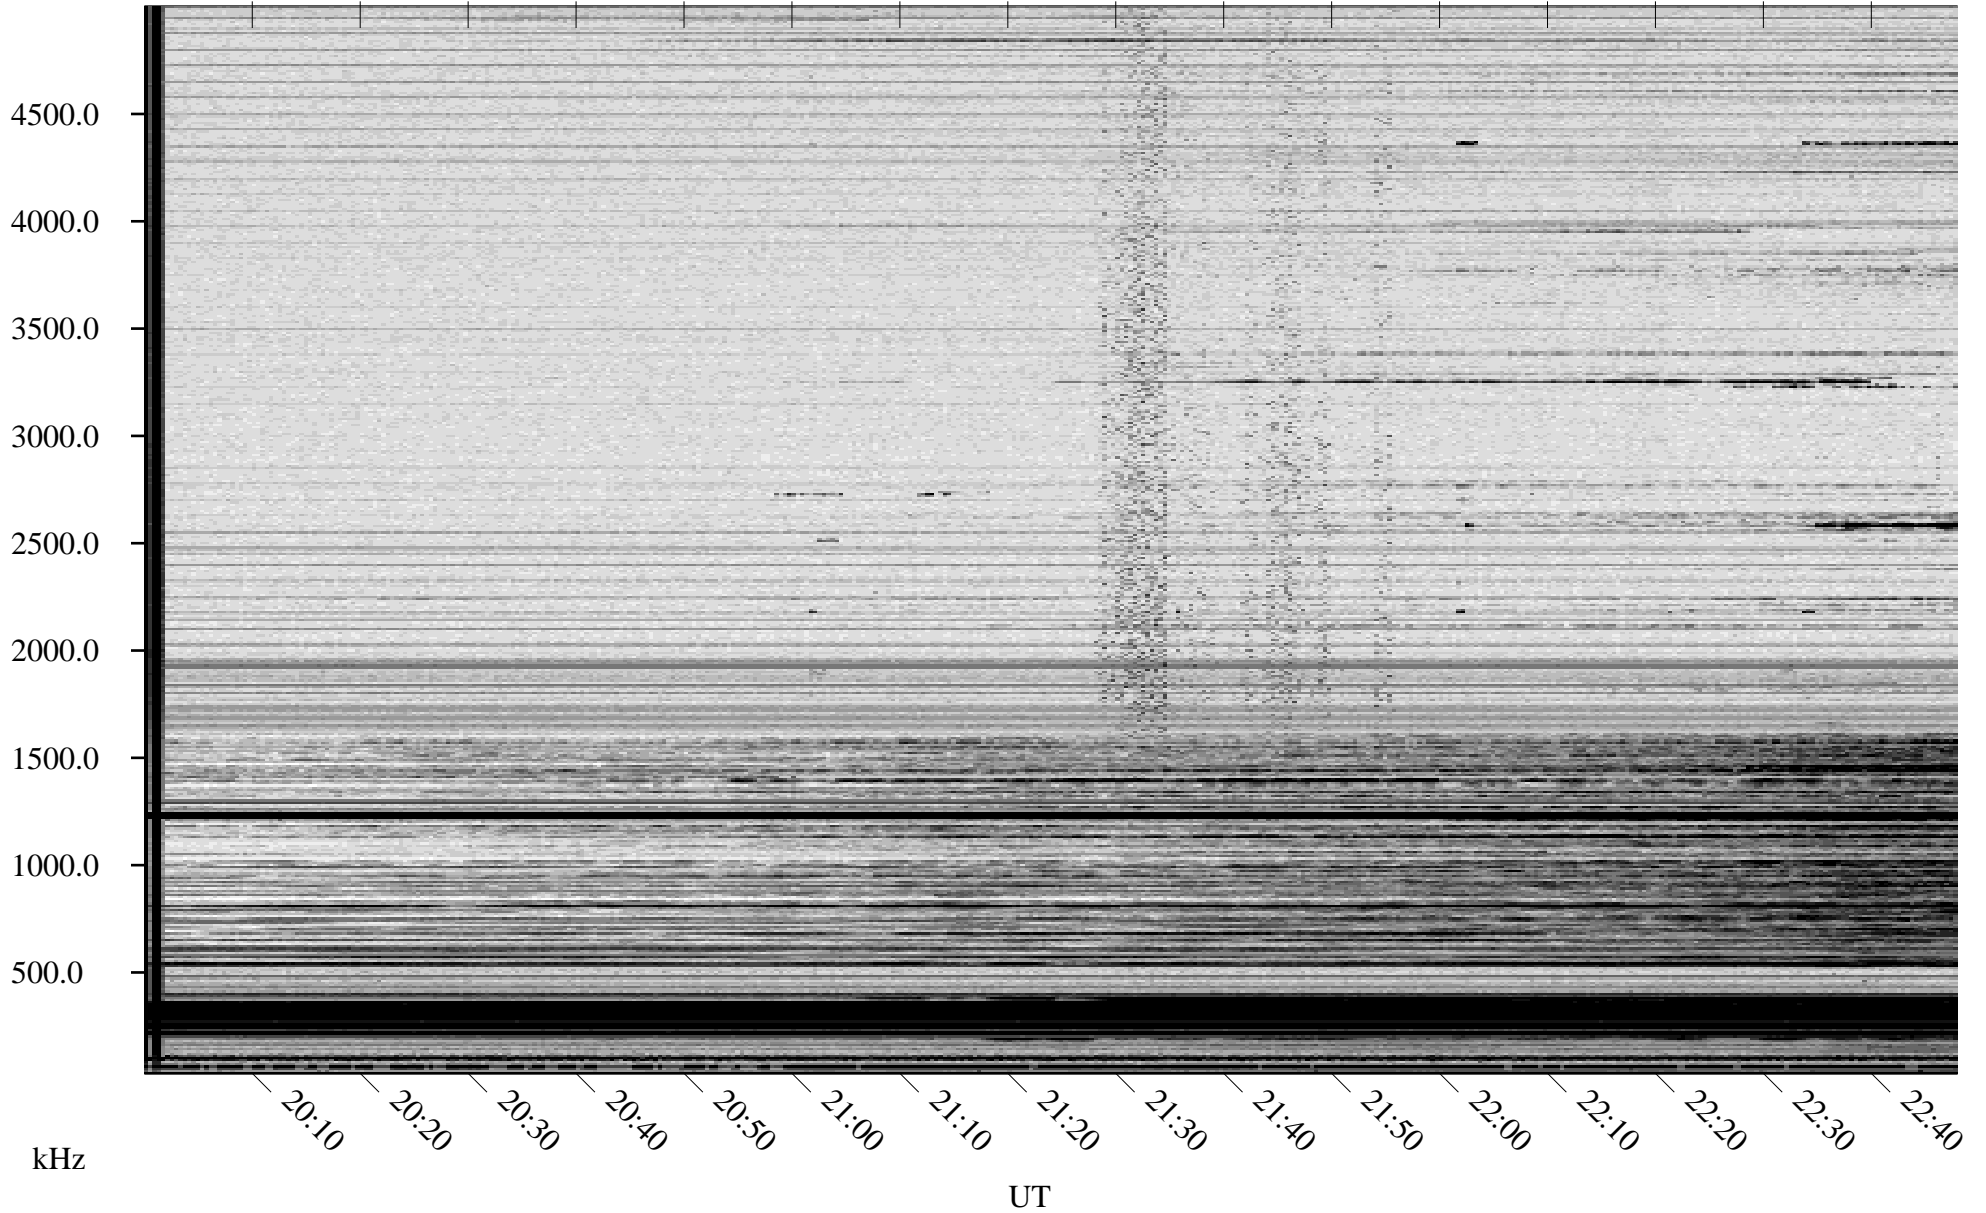

10/28/2007 Churchill, Manitoba

Linear Scale Black = 161 White = 15

ch073011.r00SUm max_12

Page 1

10/28/2007 Churchill, Manitoba

Linear Scale Black = 161 White = 15

ch073011.r00SUm max_12

Page 2

10/29/2007 Churchill, Manitoba

Linear Scale Black = 161 White = 15

ch073011.r00SUm max_12

Page 3

10/29/2007 Churchill, Manitoba

Linear Scale Black = 161 White = 15

ch073011.r00SUm max_12

Page 4

10/29/2007 Churchill, Manitoba

Linear Scale Black = 161 White = 15

ch073011.r00SUm max_12

Page 5

10/29/2007 Churchill, Manitoba

Linear Scale Black = 161 White = 15

ch073011.r00SUm max_12

Page 6

10/29/2007 Churchill, Manitoba

Linear Scale Black = 161 White = 15

ch073011.r00SUm max_12

Page 7

10/29/2007 Churchill, Manitoba

Linear Scale Black = 161 White = 15

ch073011.r00SUm max_12

Page 8