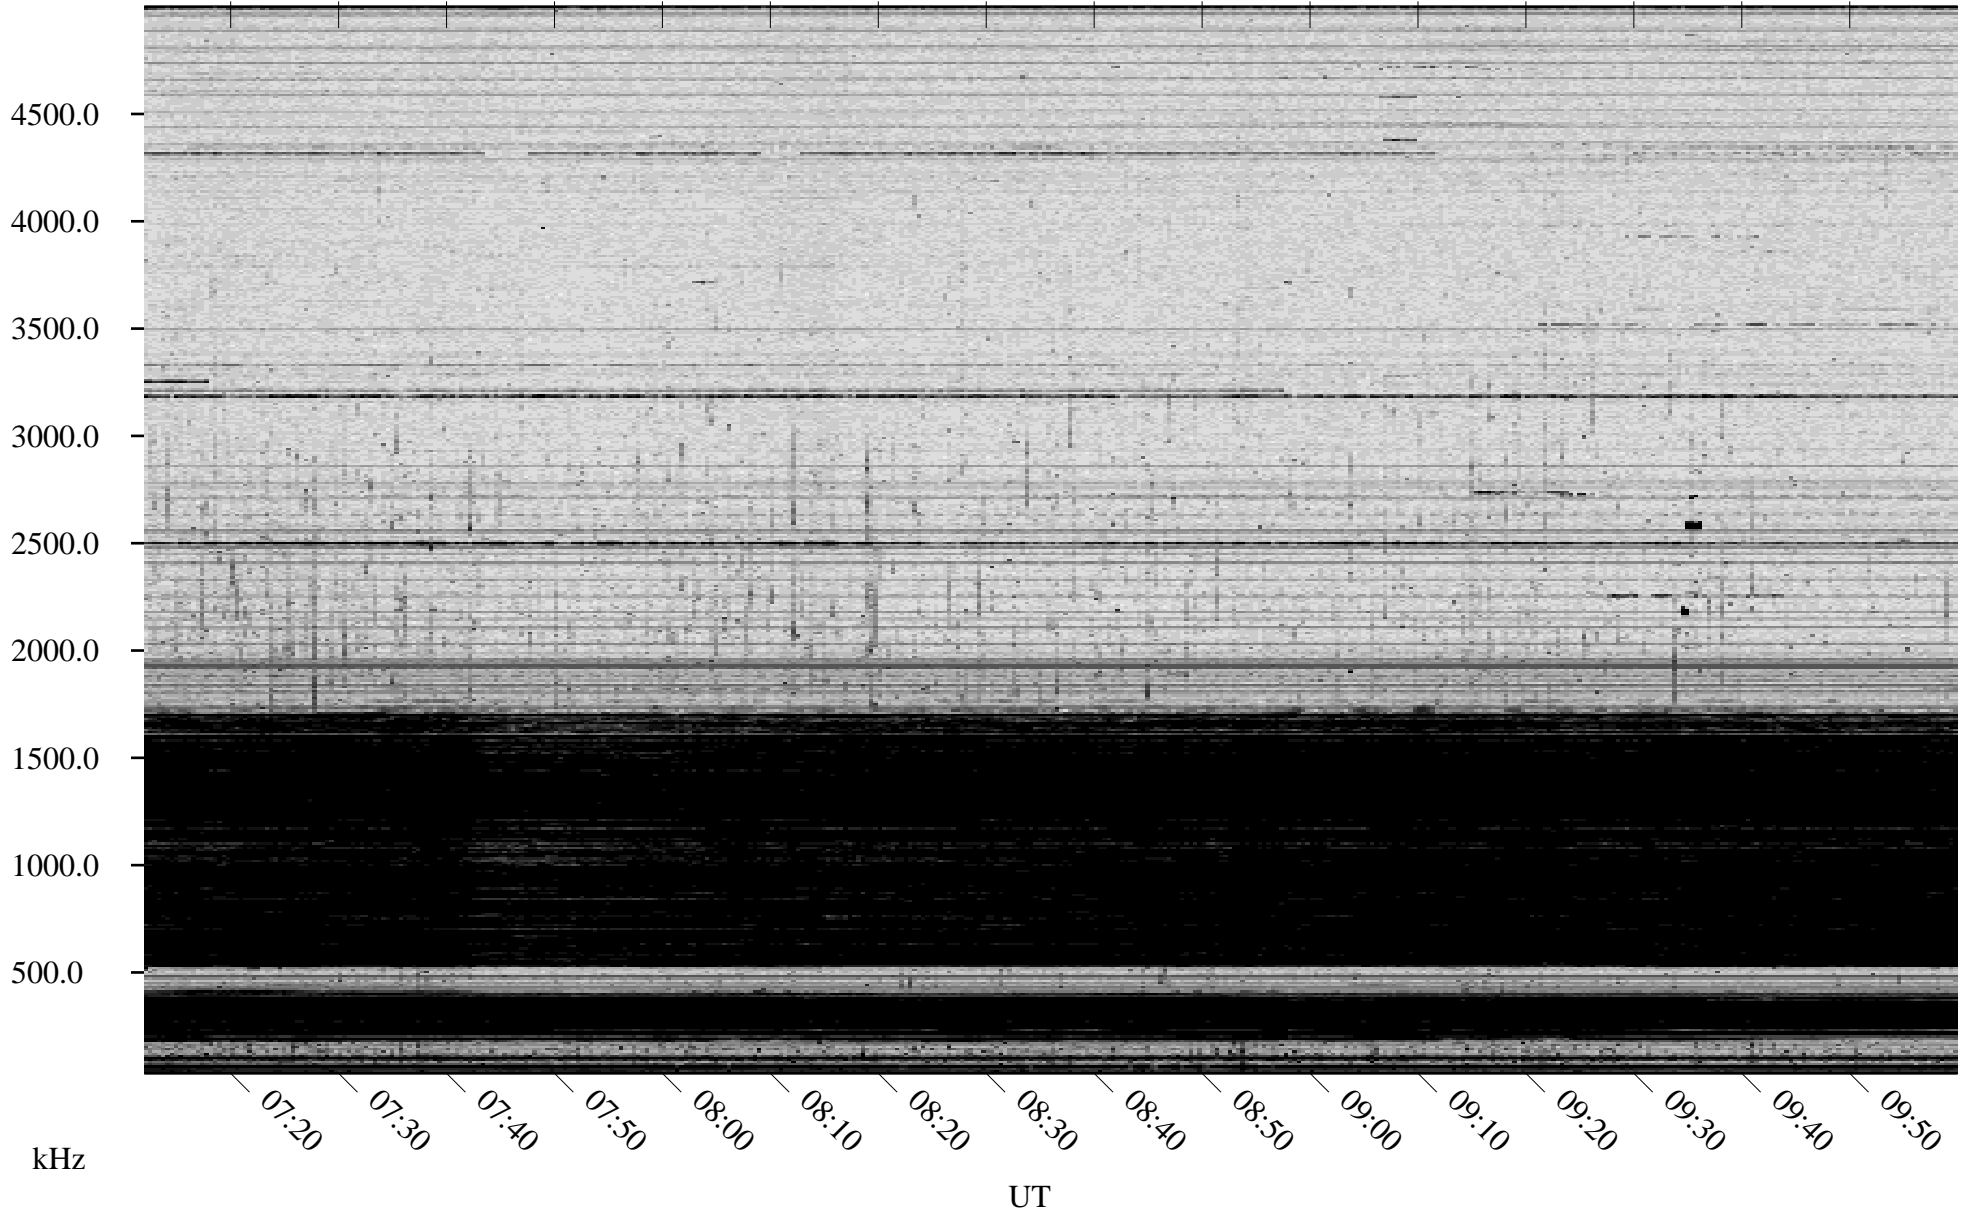

10/28/2007 Churchill, Manitoba

Linear Scale Black = 161 White = 15

ch073011.r00SUm max_12

Page 1

10/28/2007 Churchill, Manitoba

Linear Scale Black = 161 White = 15

ch073011.r00SUm max_12

Page 2

10/29/2007 Churchill, Manitoba

Linear Scale Black = 161 White = 15

ch073011.r00SUm max_12

Page 3

10/29/2007 Churchill, Manitoba

Linear Scale Black = 161 White = 15

ch073011.r00SUm max_12

Page 4

10/29/2007 Churchill, Manitoba

Linear Scale Black = 161 White = 15

ch073011.r00SUm max_12

Page 5

10/29/2007 Churchill, Manitoba

Linear Scale Black = 161 White = 15

ch073011.r00SUm max_12

Page 6

10/29/2007 Churchill, Manitoba

Linear Scale Black = 161 White = 15

ch073011.r00SUm max_12

Page 7

10/29/2007 Churchill, Manitoba

Linear Scale Black = 161 White = 15

ch073011.r00SUm max_12

Page 8