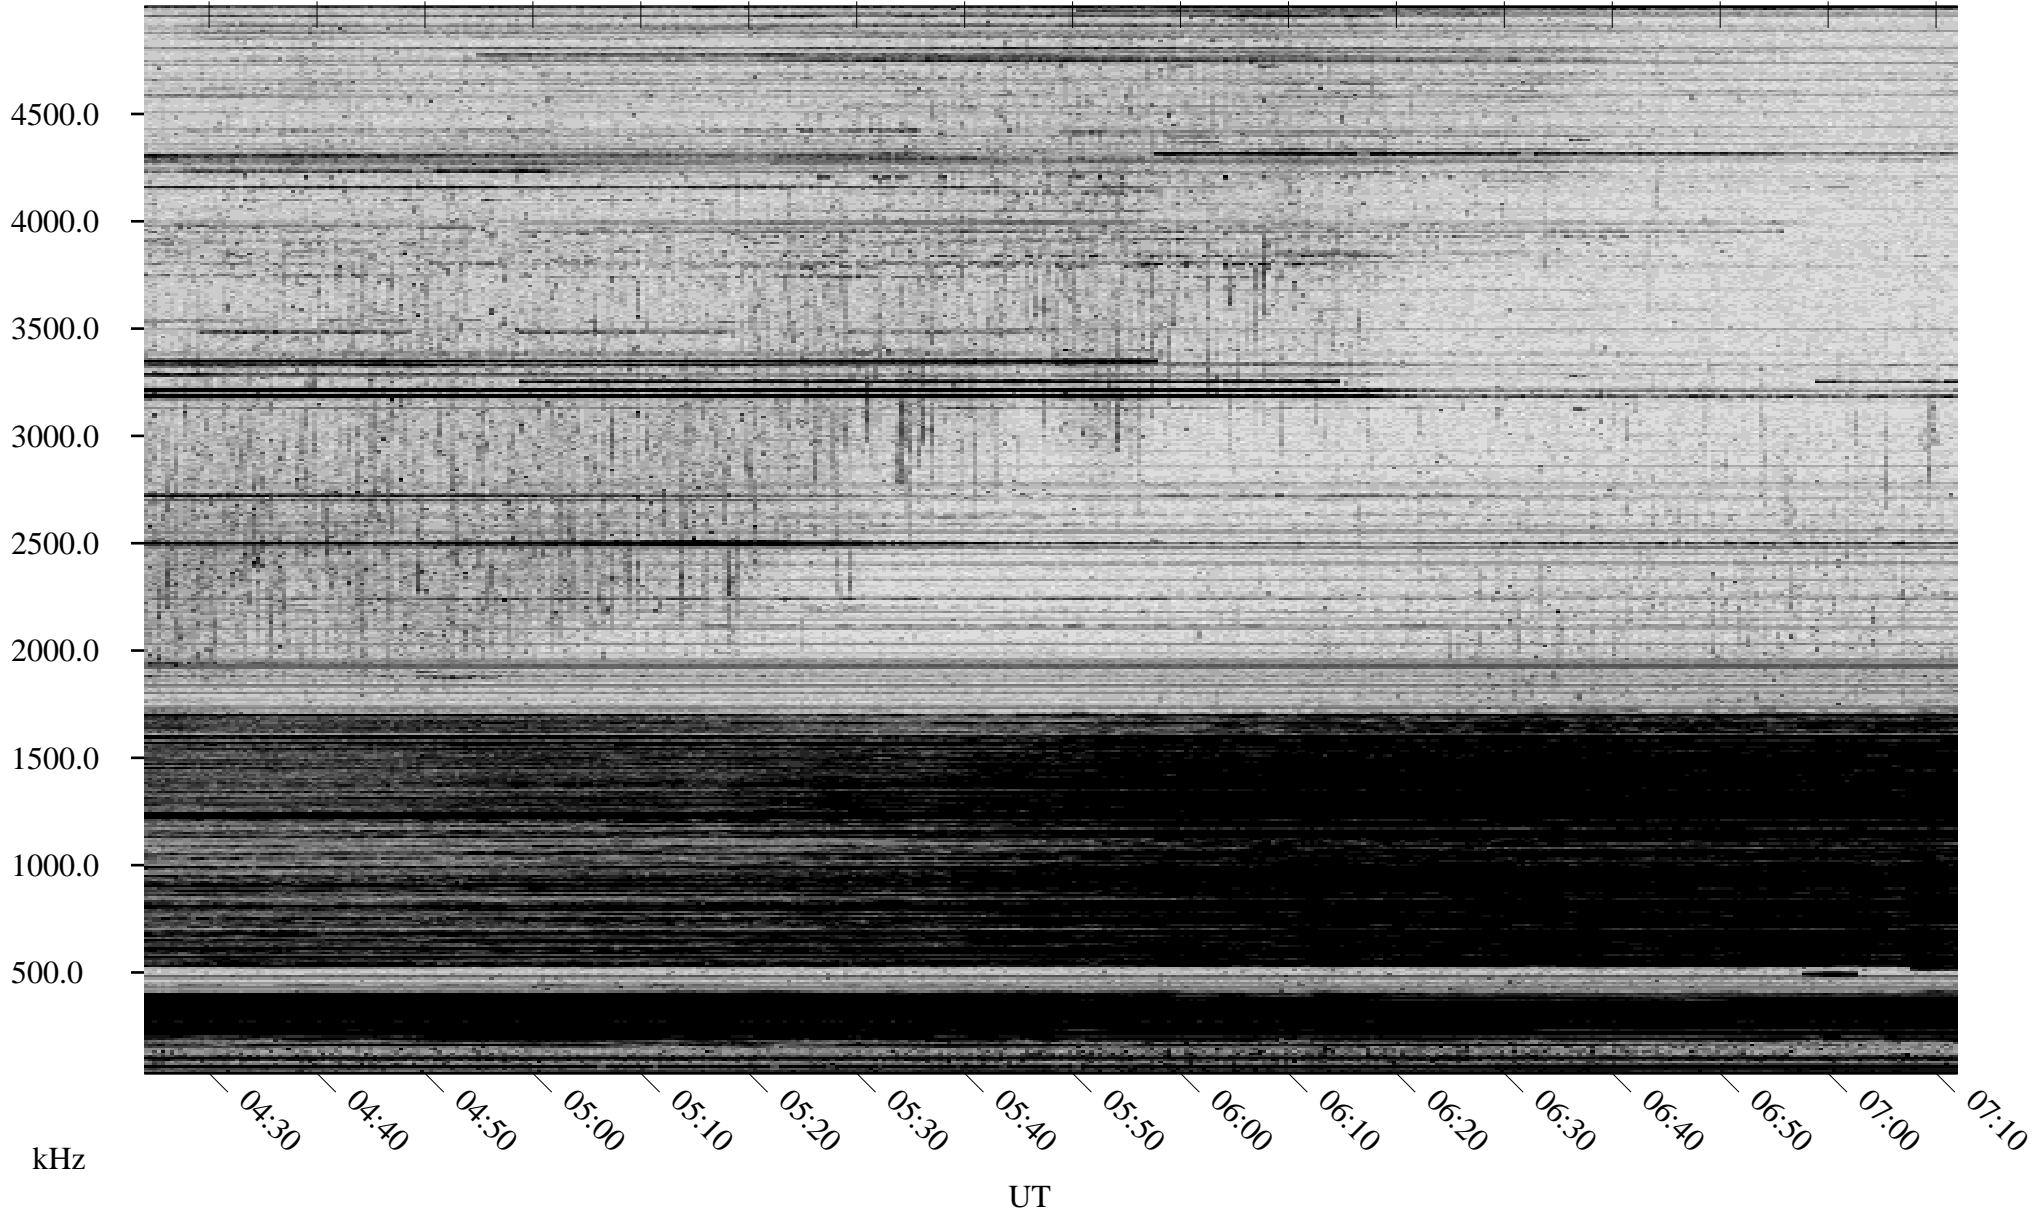

10/28/2007 Churchill, Manitoba

Linear Scale Black = 161 White = 15

ch073011.r00SUm max_12

Page 1

10/28/2007 Churchill, Manitoba

Linear Scale Black = 161 White = 15

ch073011.r00SUm max_12

Page 2

10/29/2007 Churchill, Manitoba

Linear Scale Black = 161 White = 15

ch073011.r00SUm max_12

Page 3

10/29/2007 Churchill, Manitoba

Linear Scale Black = 161 White = 15

ch073011.r00SUm max_12

Page 4

10/29/2007 Churchill, Manitoba

Linear Scale Black = 161 White = 15

ch073011.r00SUm max_12

Page 5

10/29/2007 Churchill, Manitoba

Linear Scale Black = 161 White = 15

ch073011.r00SUm max_12

Page 6

10/29/2007 Churchill, Manitoba

Linear Scale Black = 161 White = 15

ch073011.r00SUm max_12

Page 7

10/29/2007 Churchill, Manitoba

Linear Scale Black = 161 White = 15

ch073011.r00SUm max_12

Page 8