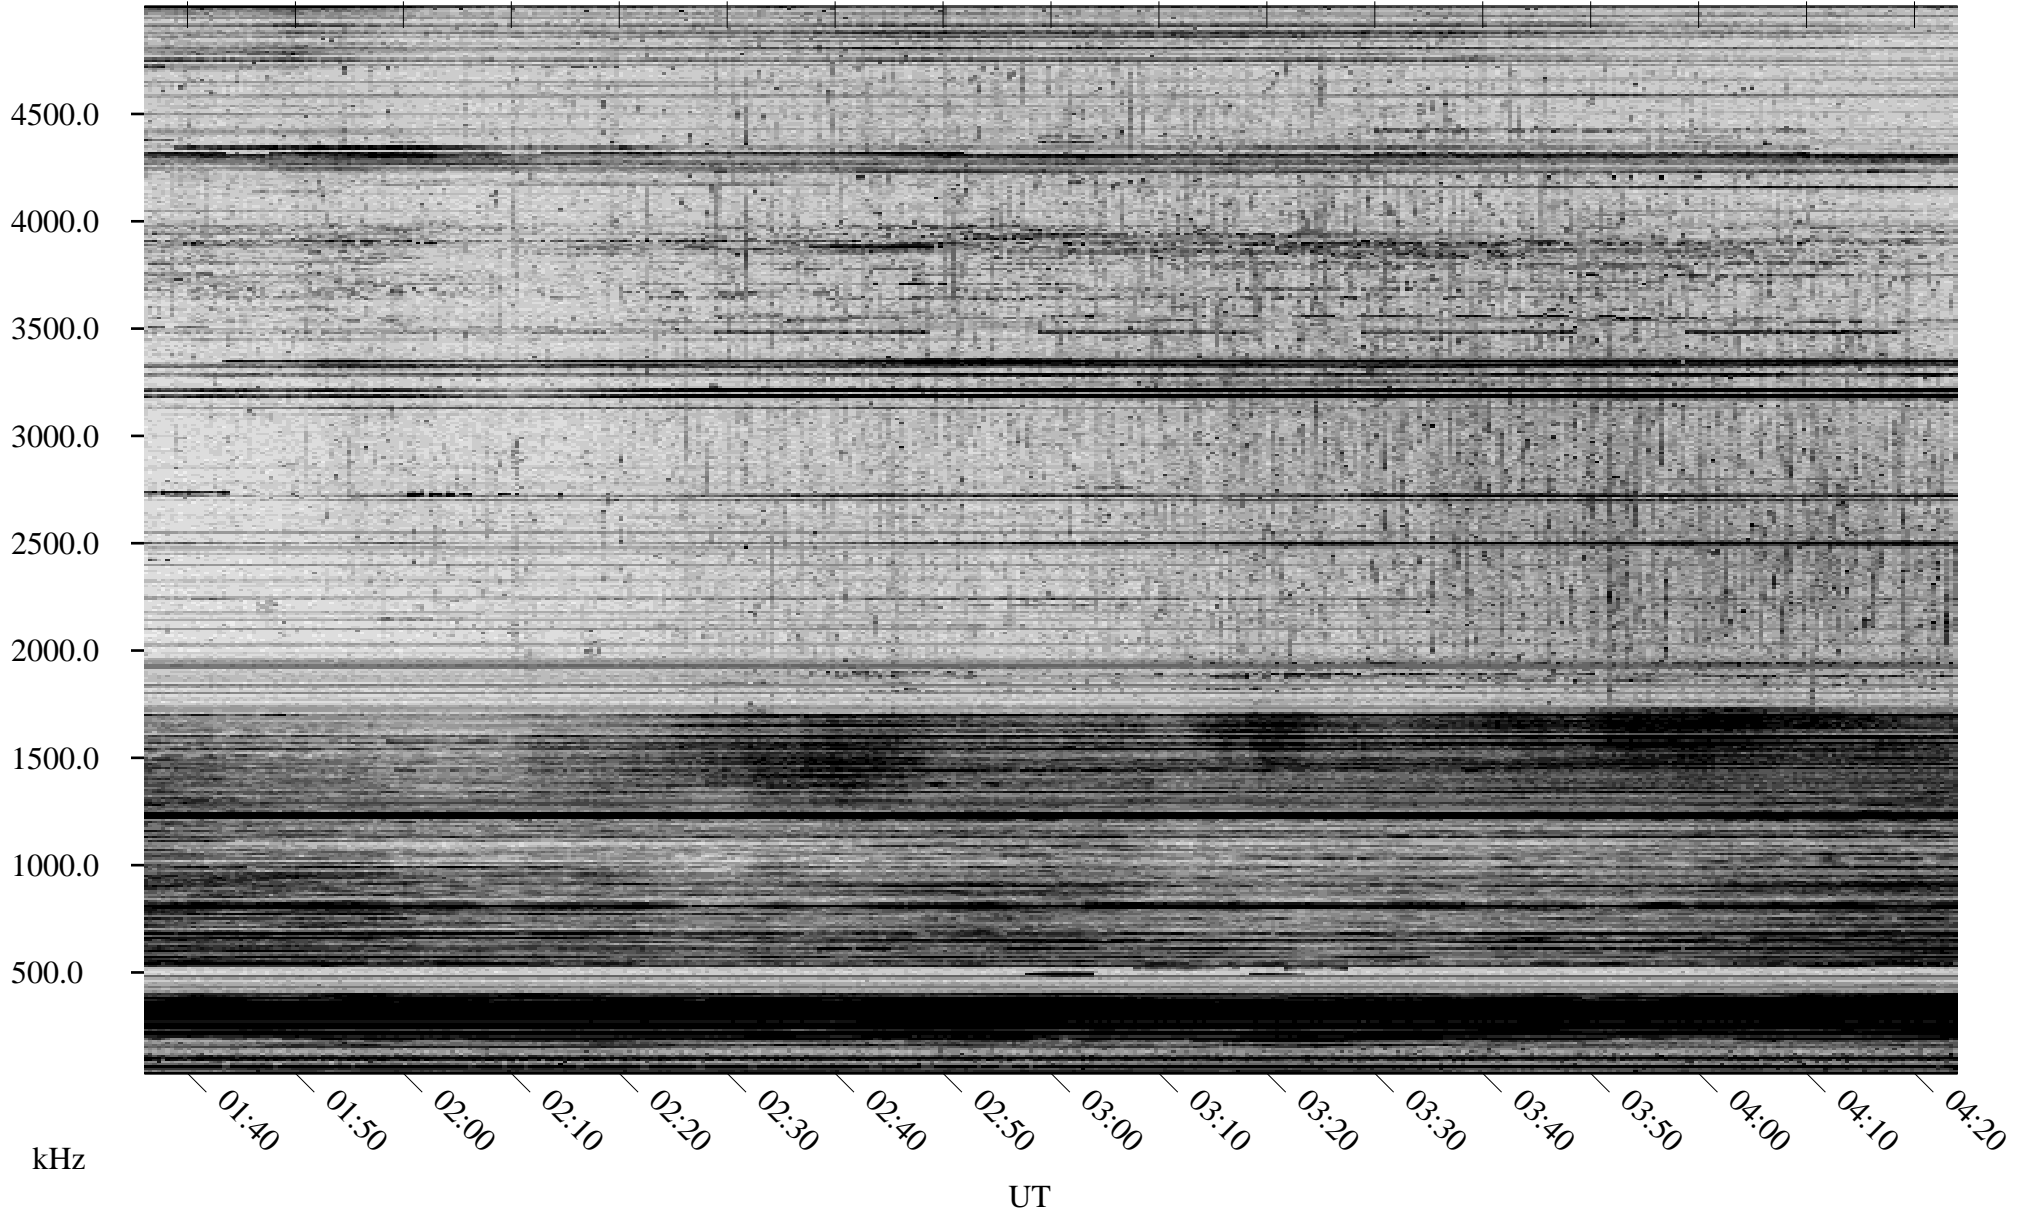

10/28/2007 Churchill, Manitoba

Linear Scale Black = 161 White = 15

ch073011.r00SUm max_12

Page 1

10/28/2007 Churchill, Manitoba

Linear Scale Black = 161 White = 15

ch073011.r00SUm max_12

Page 2

10/29/2007 Churchill, Manitoba

Linear Scale Black = 161 White = 15

ch073011.r00SUm max_12

Page 3

10/29/2007 Churchill, Manitoba

Linear Scale Black = 161 White = 15

ch073011.r00SUm max_12

Page 4

10/29/2007 Churchill, Manitoba

Linear Scale Black = 161 White = 15

ch073011.r00SUm max_12

Page 5

10/29/2007 Churchill, Manitoba

Linear Scale Black = 161 White = 15

ch073011.r00SUm max_12

Page 6

10/29/2007 Churchill, Manitoba

Linear Scale Black = 161 White = 15

ch073011.r00SUm max_12

Page 7

10/29/2007 Churchill, Manitoba

Linear Scale Black = 161 White = 15

ch073011.r00SUm max_12

Page 8