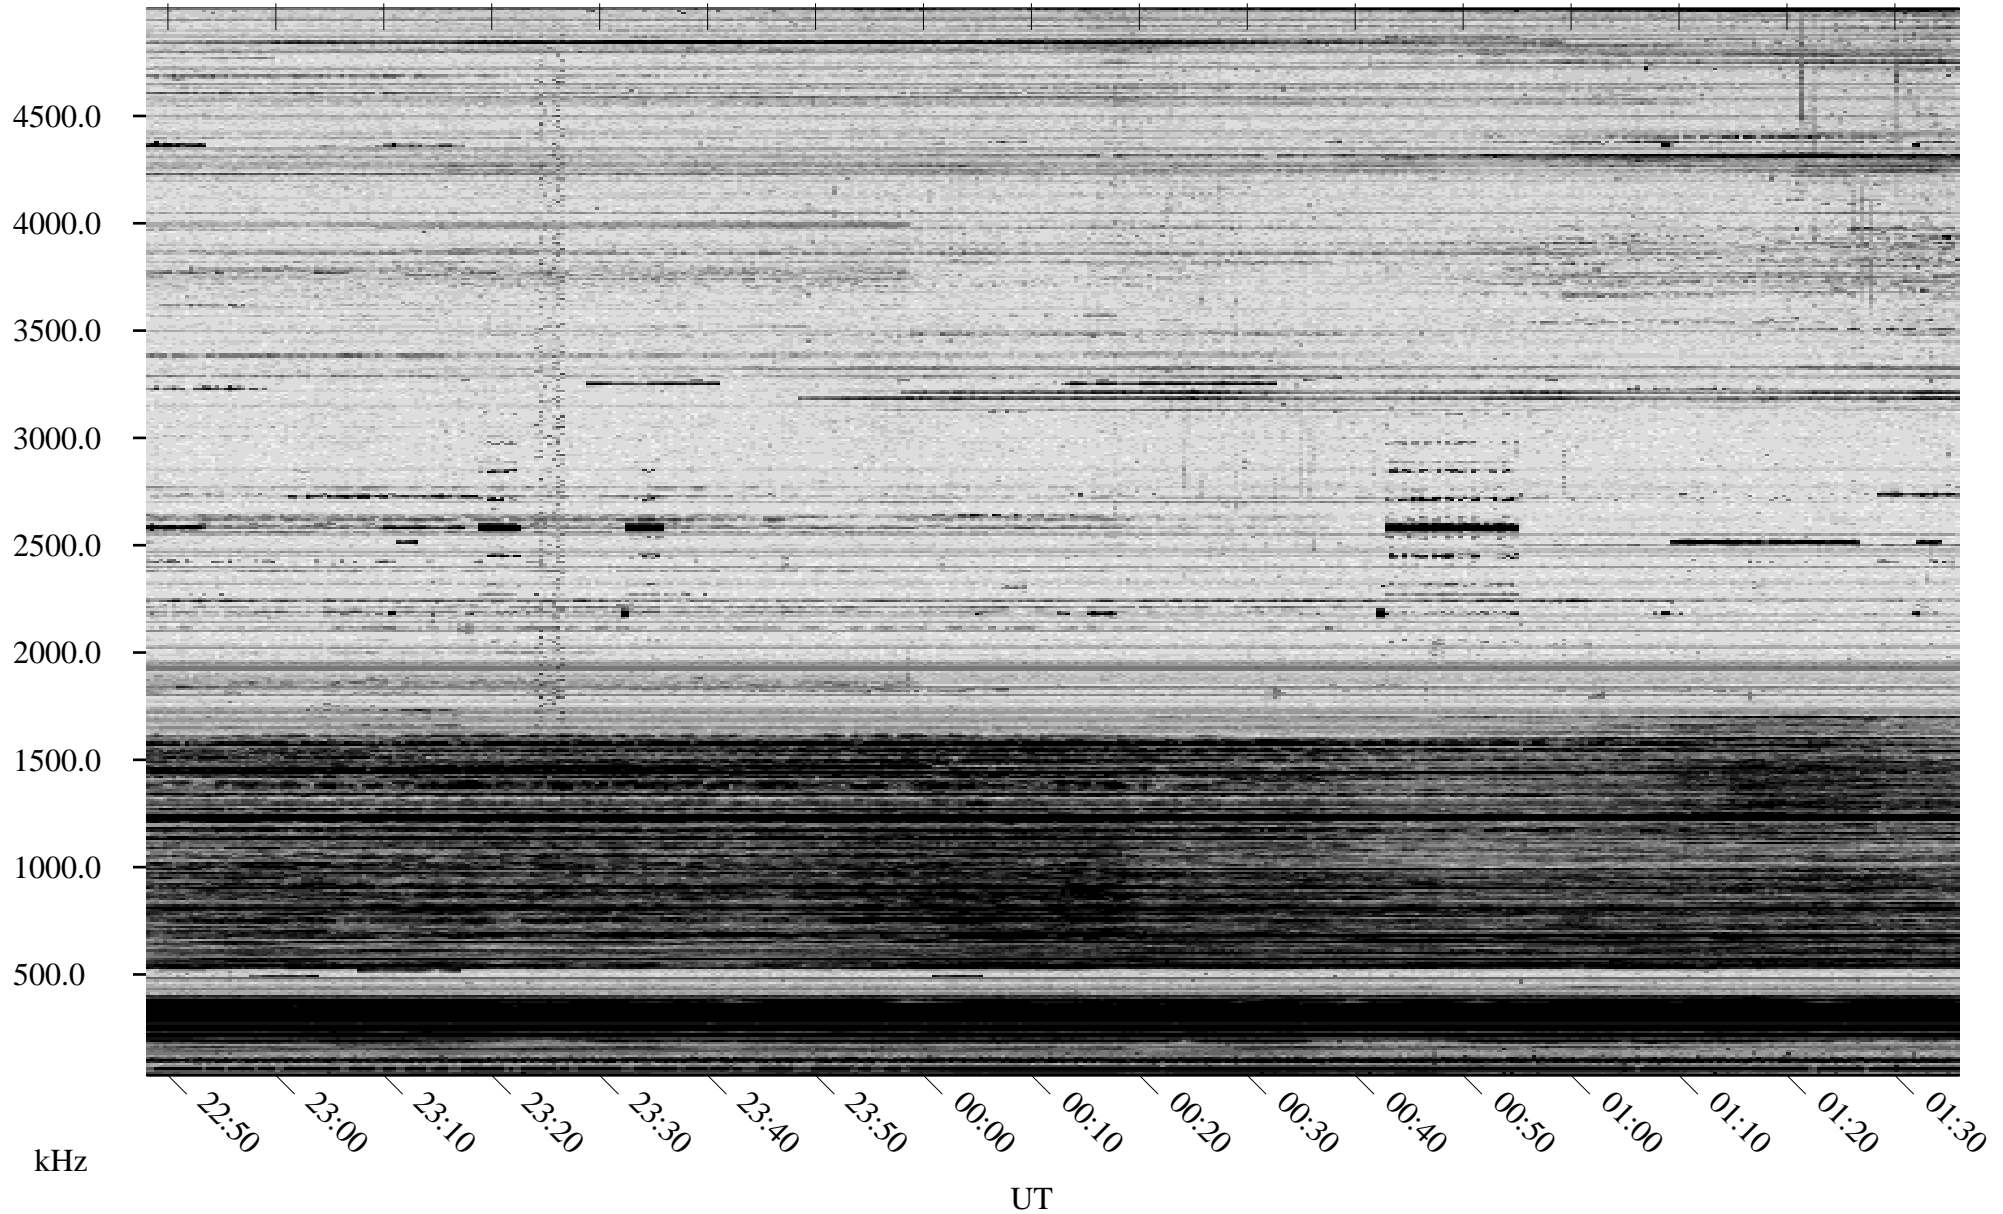

10/28/2007 Churchill, Manitoba

Linear Scale Black = 161 White = 15

ch073011.r00SUm max_12

Page 1

10/28/2007 Churchill, Manitoba

Linear Scale Black = 161 White = 15

ch073011.r00SUm max_12

Page 2

10/29/2007 Churchill, Manitoba

Linear Scale Black = 161 White = 15

ch073011.r00SUm max_12

Page 3

10/29/2007 Churchill, Manitoba

Linear Scale Black = 161 White = 15

ch073011.r00SUm max_12

Page 4

10/29/2007 Churchill, Manitoba

Linear Scale Black = 161 White = 15

ch073011.r00SUm max_12

Page 5

10/29/2007 Churchill, Manitoba

Linear Scale Black = 161 White = 15

ch073011.r00SUm max_12

Page 6

10/29/2007 Churchill, Manitoba

Linear Scale Black = 161 White = 15

ch073011.r00SUm max_12

Page 7

10/29/2007 Churchill, Manitoba

Linear Scale Black = 161 White = 15

ch073011.r00SUm max_12

Page 8