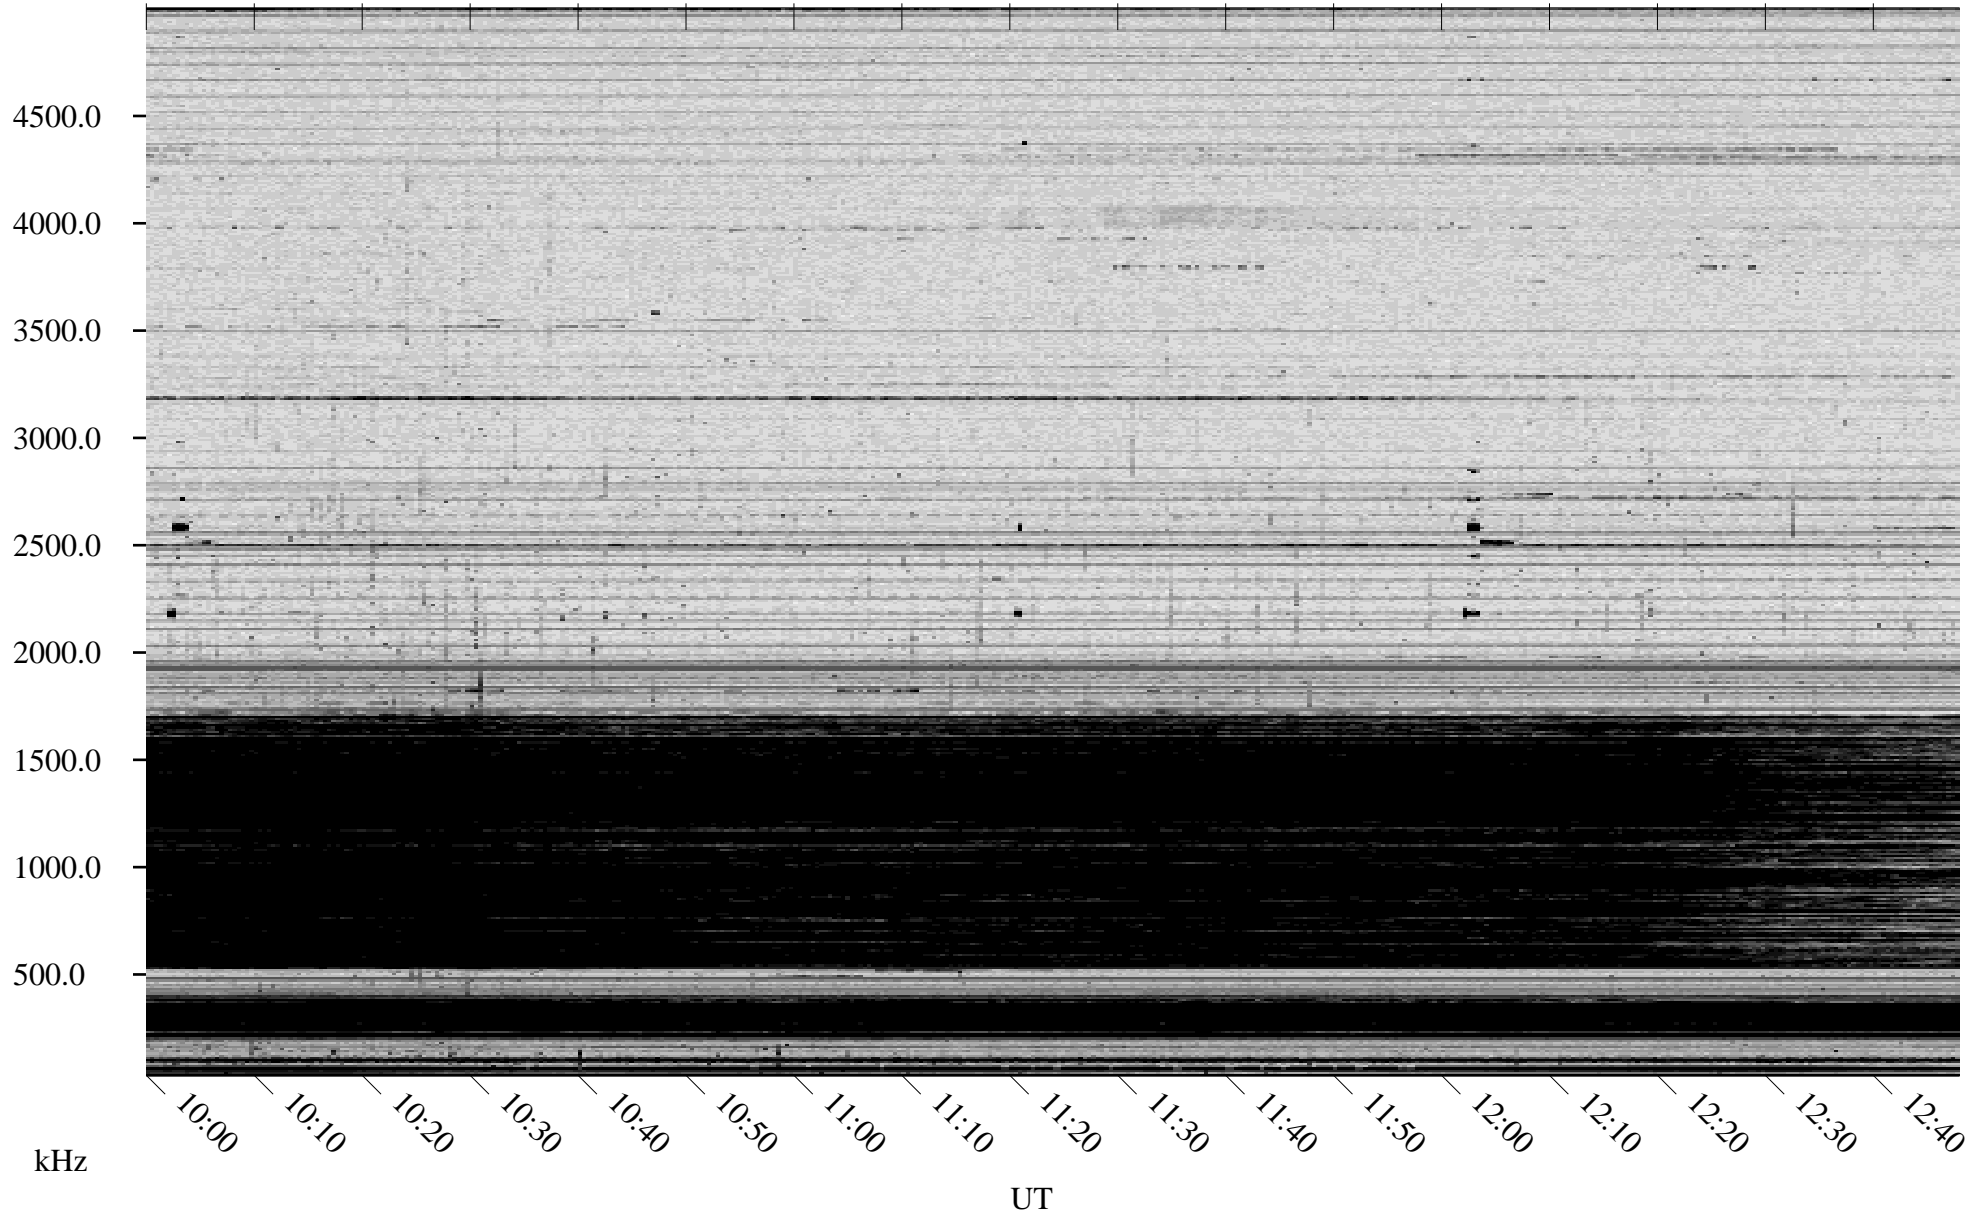

10/28/2007 Churchill, Manitoba

Linear Scale Black = 161 White = 15

ch073011.r00SUm max_12

Page 1

10/28/2007 Churchill, Manitoba

Linear Scale Black = 161 White = 15

ch073011.r00SUm max_12

Page 2

10/29/2007 Churchill, Manitoba

Linear Scale Black = 161 White = 15

ch073011.r00SUm max_12

Page 3

10/29/2007 Churchill, Manitoba

Linear Scale Black = 161 White = 15

ch073011.r00SUm max_12

Page 4

10/29/2007 Churchill, Manitoba

Linear Scale Black = 161 White = 15

ch073011.r00SUm max_12

Page 5

10/29/2007 Churchill, Manitoba

Linear Scale Black = 161 White = 15

ch073011.r00SUm max_12

Page 6

10/29/2007 Churchill, Manitoba

Linear Scale Black = 161 White = 15

ch073011.r00SUm max_12

Page 7

10/29/2007 Churchill, Manitoba

Linear Scale Black = 161 White = 15

ch073011.r00SUm max_12

Page 8