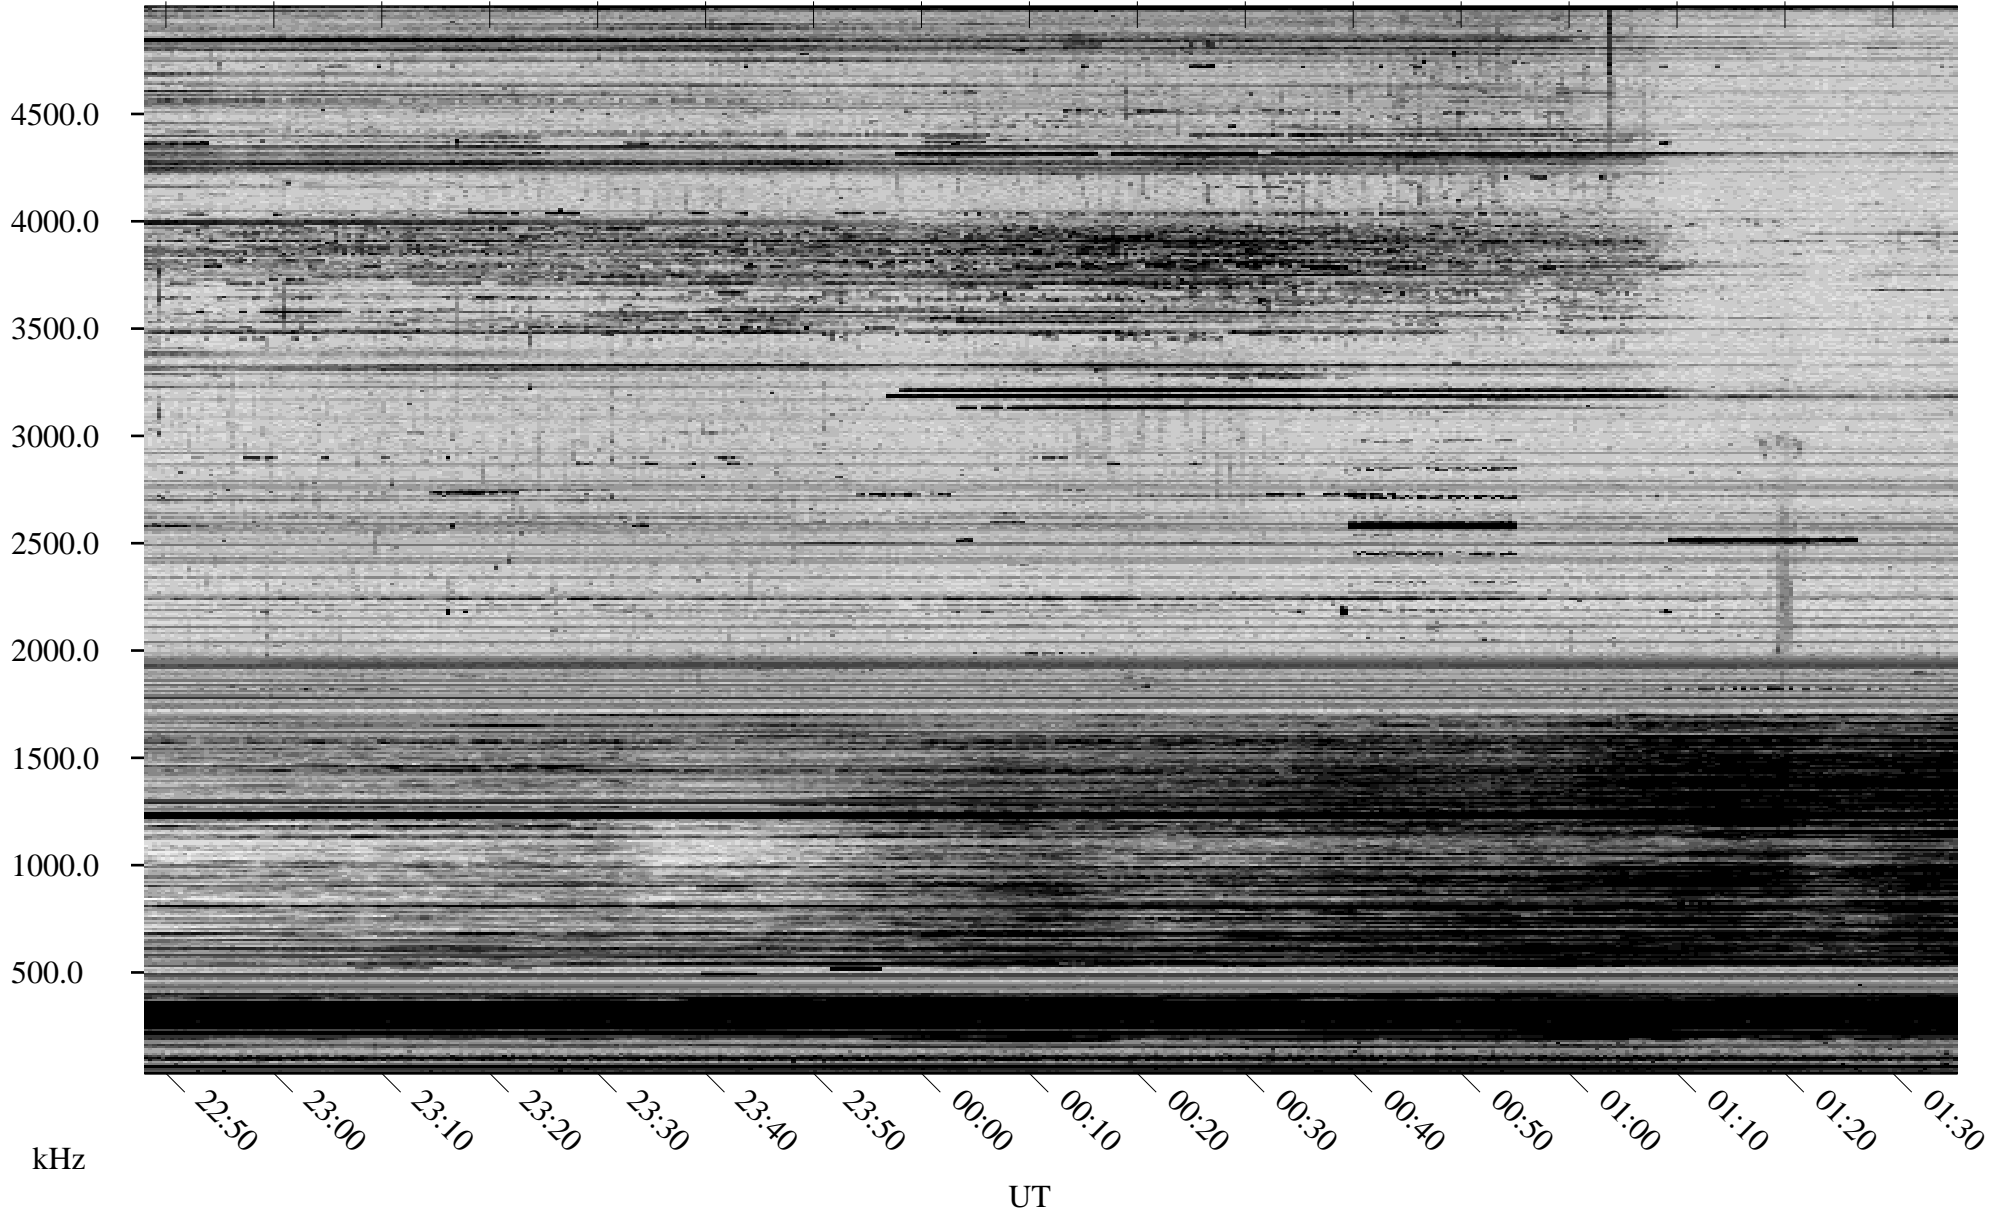

10/29/2007 Churchill, Manitoba

Linear Scale Black = 161 White = 15

ch07302l.r00SUm max_12

Page 1

10/29/2007 Churchill, Manitoba

Linear Scale Black = 161 White = 15

ch07302l.r00SUm max_12

Page 2

10/30/2007 Churchill, Manitoba

Linear Scale Black = 161 White = 15

ch07302l.r00SUm max_12

Page 3

10/30/2007 Churchill, Manitoba

Linear Scale Black = 161 White = 15

ch07302l.r00SUm max_12

Page 4

10/30/2007 Churchill, Manitoba

Linear Scale Black = 161 White = 15

ch07302l.r00SUm max_12

Page 5

10/30/2007 Churchill, Manitoba

Linear Scale Black = 161 White = 15

ch07302l.r00SUm max_12

Page 6

10/30/2007 Churchill, Manitoba

Linear Scale Black = 161 White = 15

ch07302l.r00SUm max_12

Page 7

10/30/2007 Churchill, Manitoba

Linear Scale Black = 161 White = 15

ch07302l.r00SUm max_12

Page 8