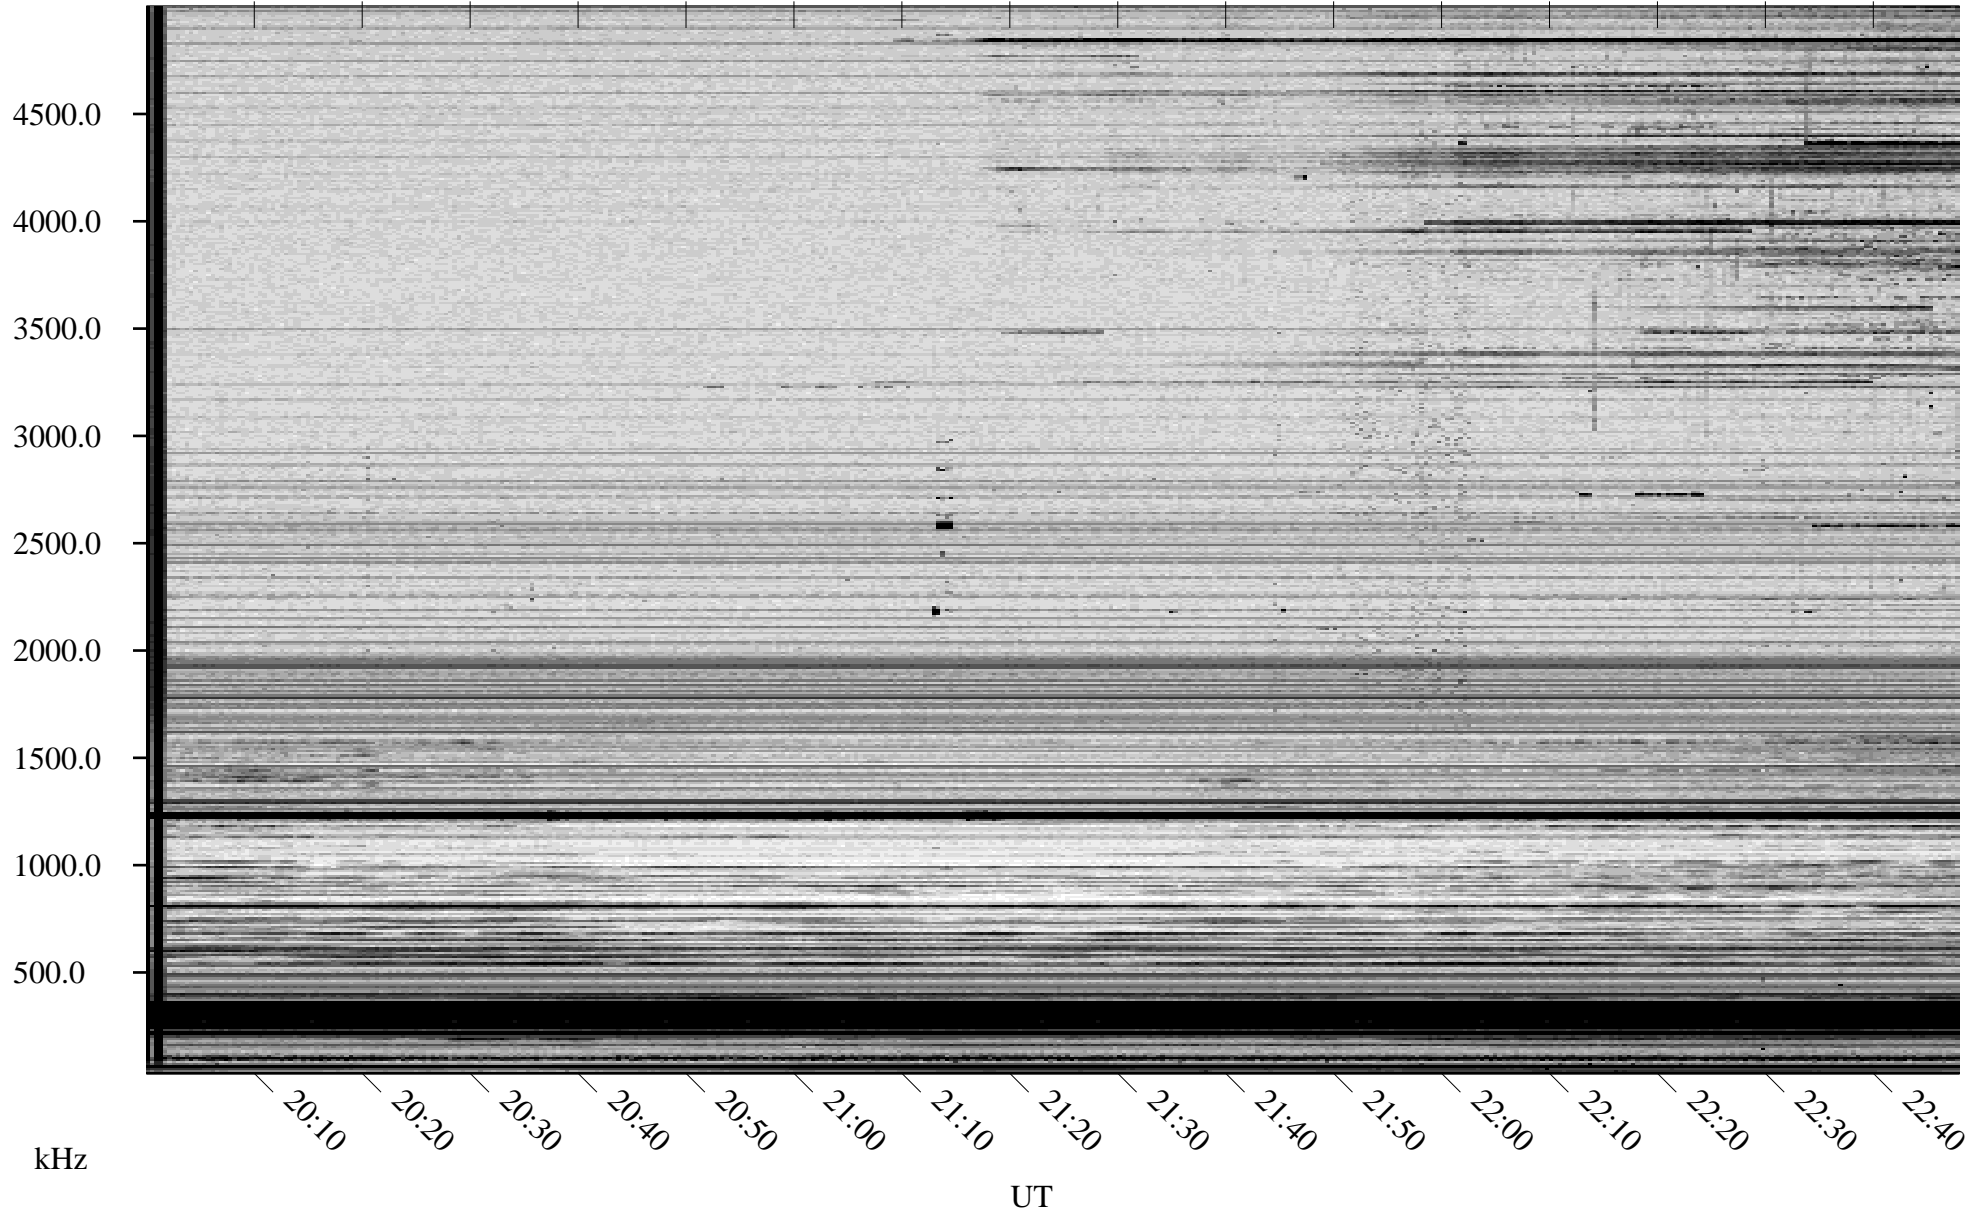

10/29/2007 Churchill, Manitoba

Linear Scale Black = 161 White = 15

ch07302l.r00SUm max_12

Page 1

10/29/2007 Churchill, Manitoba

Linear Scale Black = 161 White = 15

ch07302l.r00SUm max_12

Page 2

10/30/2007 Churchill, Manitoba

Linear Scale Black = 161 White = 15

ch07302l.r00SUm max_12

Page 3

10/30/2007 Churchill, Manitoba

Linear Scale Black = 161 White = 15

ch07302l.r00SUm max_12

Page 4

10/30/2007 Churchill, Manitoba

Linear Scale Black = 161 White = 15

ch07302l.r00SUm max_12

Page 5

10/30/2007 Churchill, Manitoba

Linear Scale Black = 161 White = 15

ch07302l.r00SUm max_12

Page 6

10/30/2007 Churchill, Manitoba

Linear Scale Black = 161 White = 15

ch07302l.r00SUm max_12

Page 7

10/30/2007 Churchill, Manitoba

Linear Scale Black = 161 White = 15

ch07302l.r00SUm max_12

Page 8