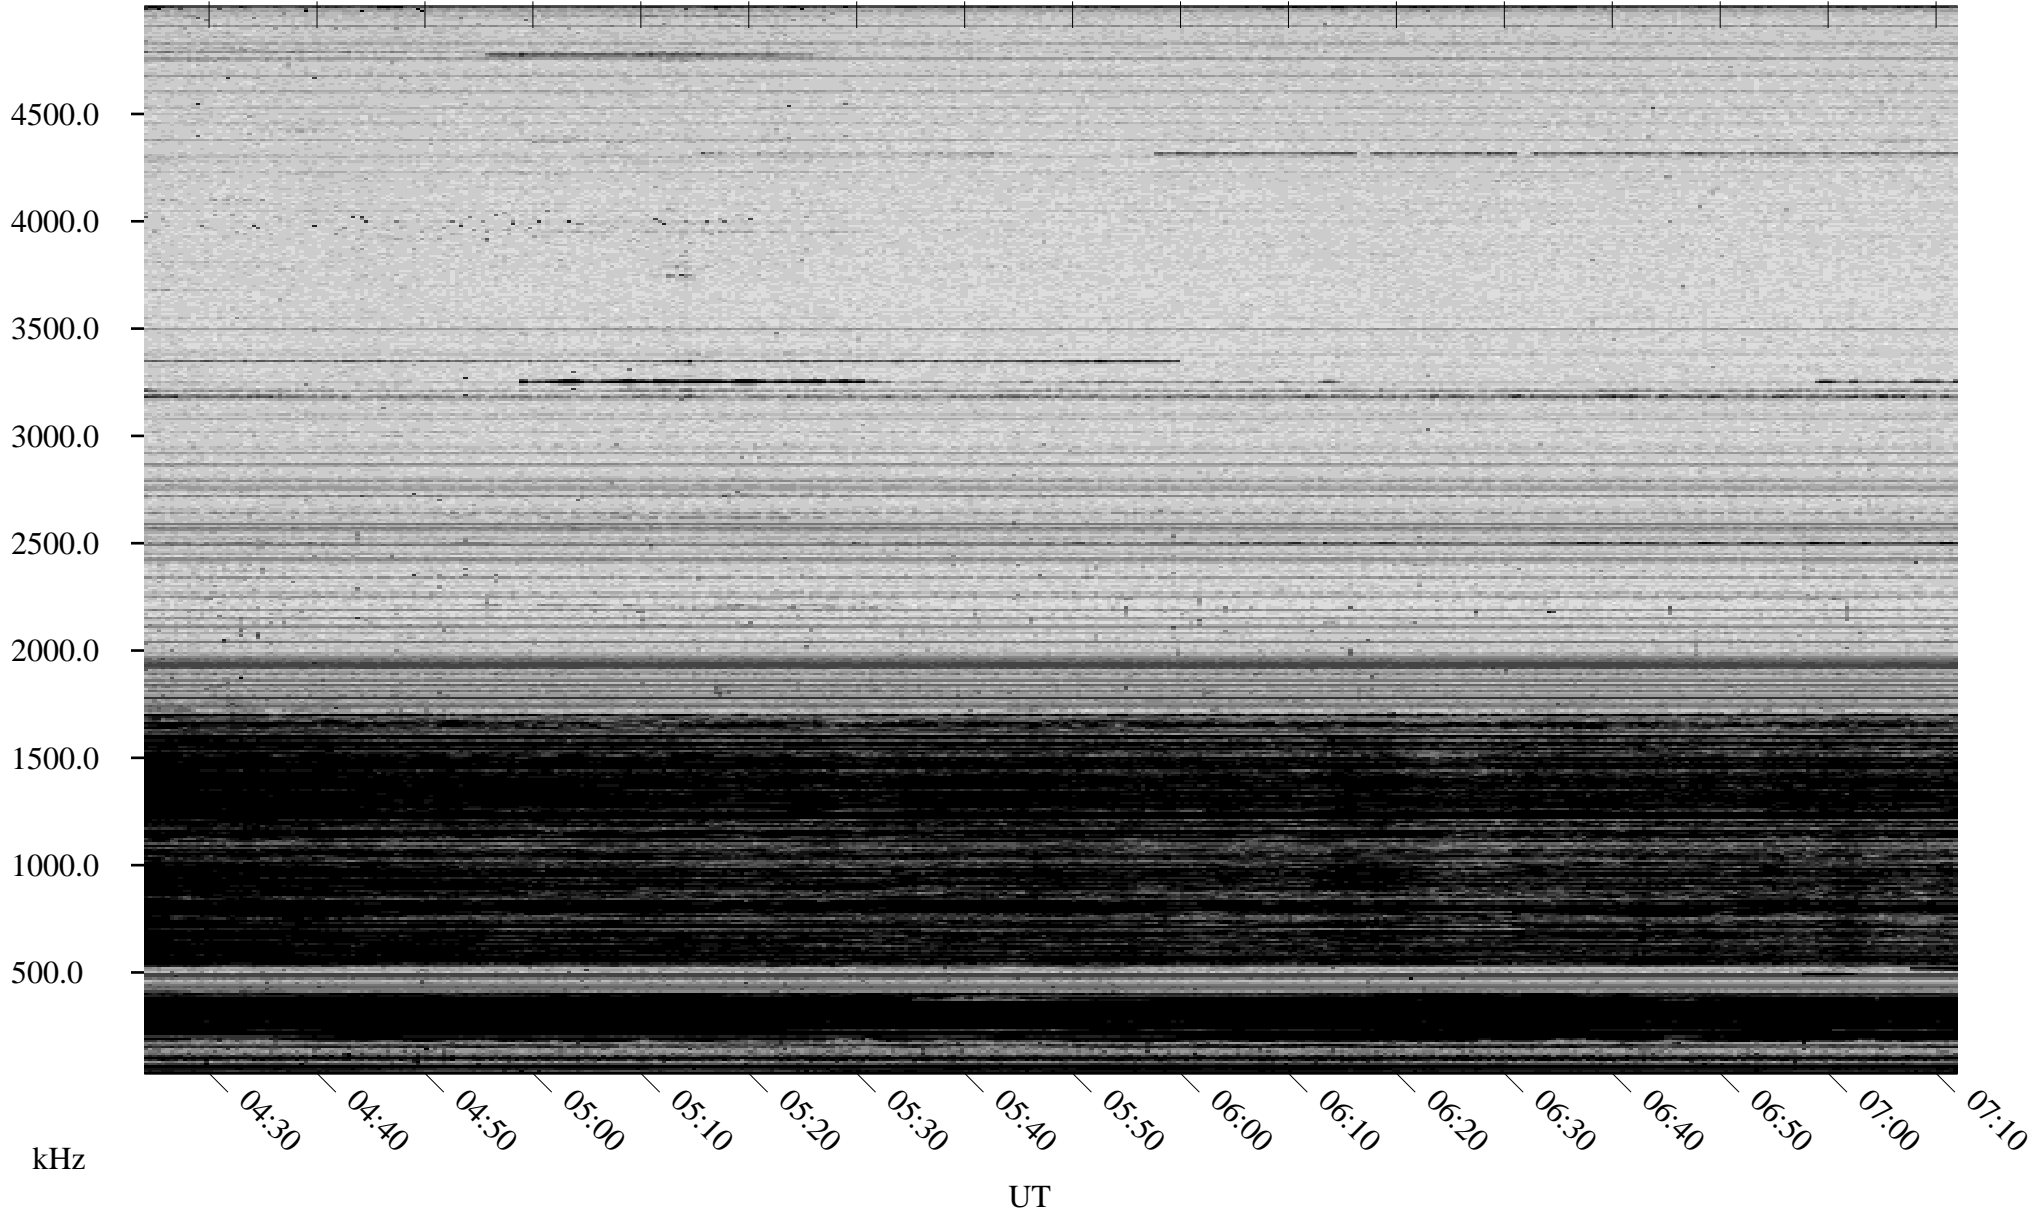

10/29/2007 Churchill, Manitoba

Linear Scale Black = 161 White = 15

ch07302l.r00SUm max_12

Page 1

10/29/2007 Churchill, Manitoba

Linear Scale Black = 161 White = 15

ch07302l.r00SUm max_12

Page 2

10/30/2007 Churchill, Manitoba

Linear Scale Black = 161 White = 15

ch07302l.r00SUm max_12

Page 3

10/30/2007 Churchill, Manitoba

Linear Scale Black = 161 White = 15

ch07302l.r00SUm max_12

Page 4

10/30/2007 Churchill, Manitoba

Linear Scale Black = 161 White = 15

ch07302l.r00SUm max_12

Page 5

10/30/2007 Churchill, Manitoba

Linear Scale Black = 161 White = 15

ch07302l.r00SUm max_12

Page 6

10/30/2007 Churchill, Manitoba

Linear Scale Black = 161 White = 15

ch07302l.r00SUm max_12

Page 7

10/30/2007 Churchill, Manitoba

Linear Scale Black = 161 White = 15

ch07302l.r00SUm max_12

Page 8