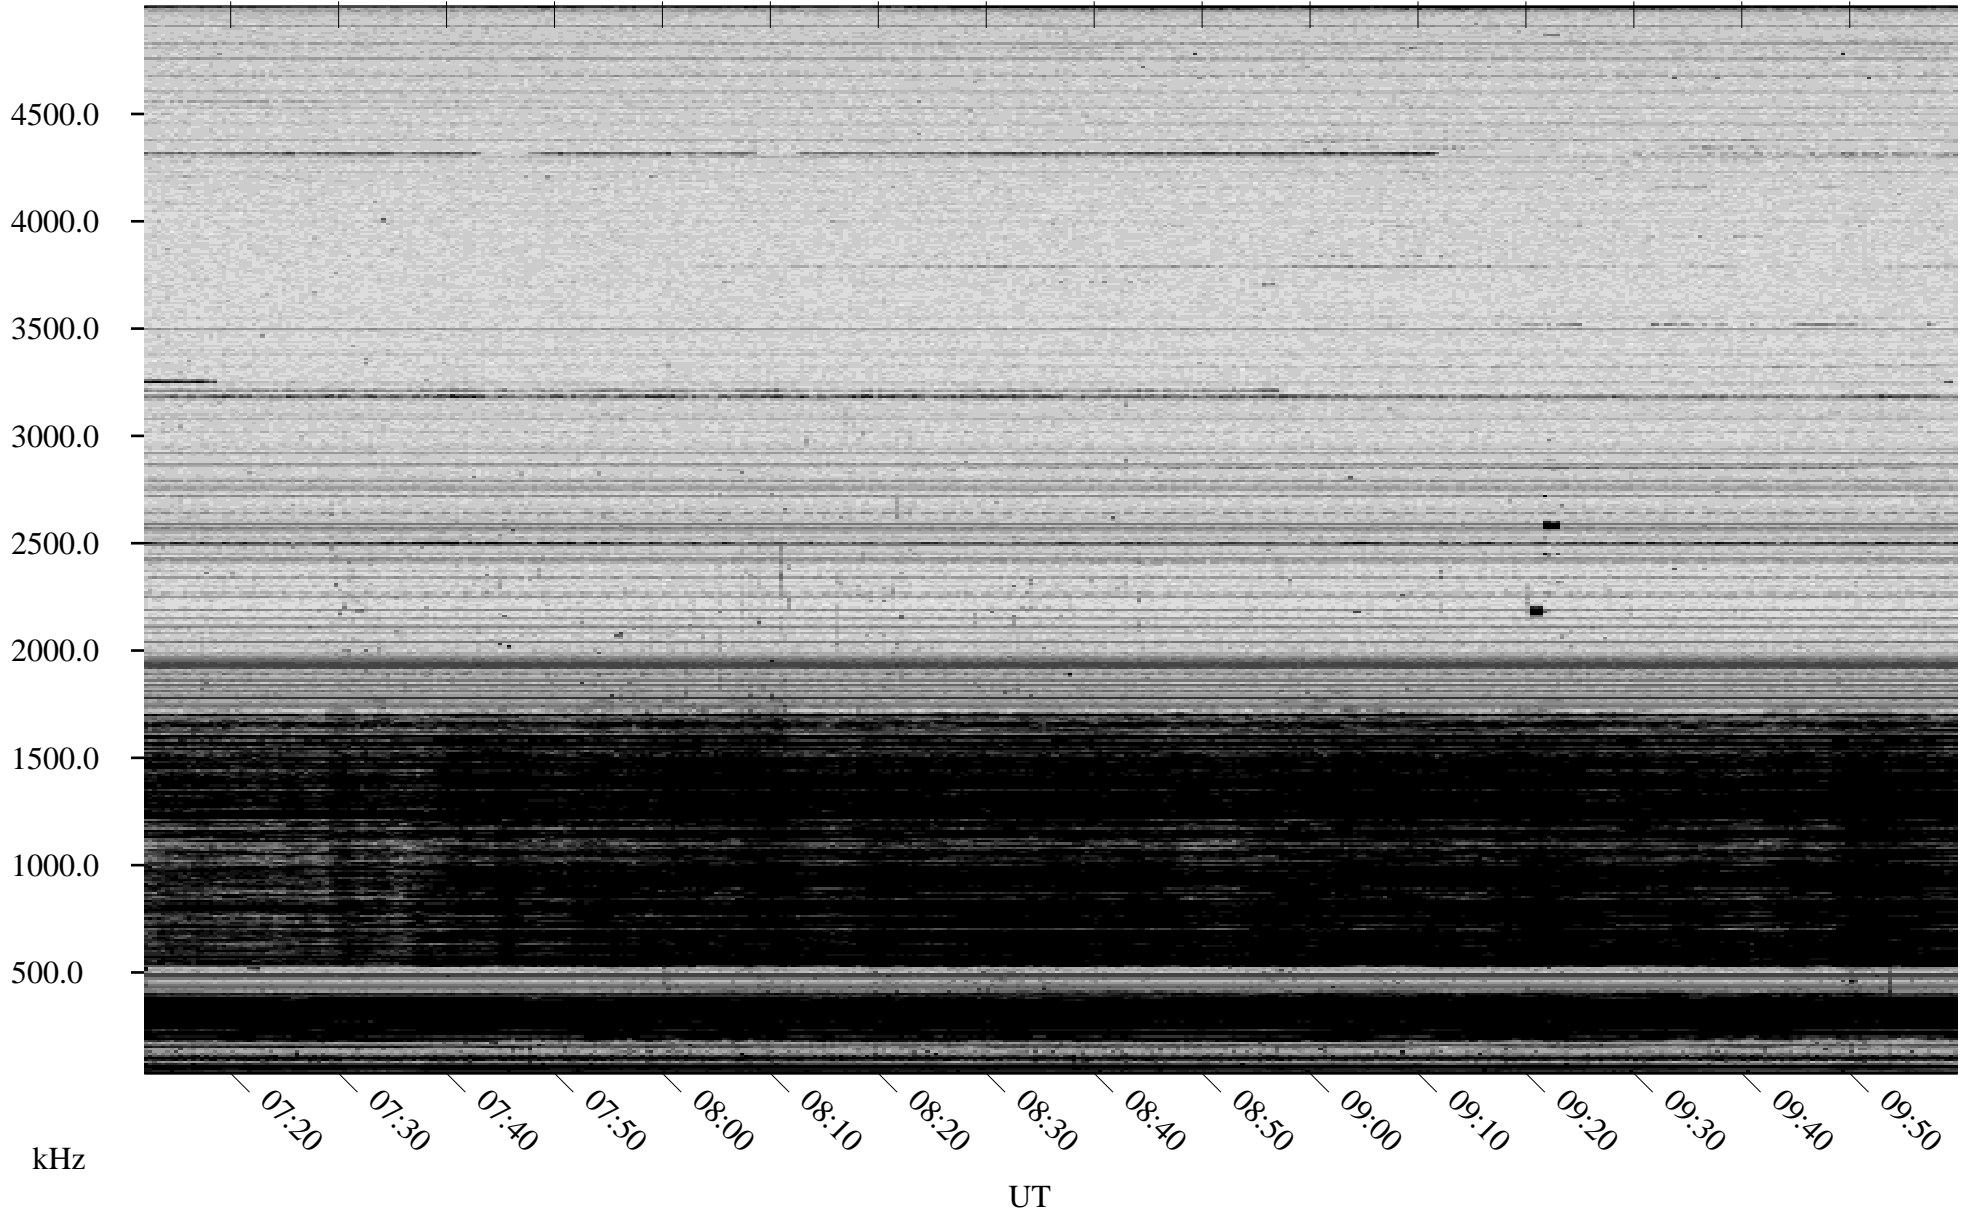

10/29/2007 Churchill, Manitoba

Linear Scale Black = 161 White = 15

ch07302l.r00SUm max_12

Page 1

10/29/2007 Churchill, Manitoba

Linear Scale Black = 161 White = 15

ch07302l.r00SUm max_12

Page 2

10/30/2007 Churchill, Manitoba

Linear Scale Black = 161 White = 15

ch07302l.r00SUm max_12

Page 3

10/30/2007 Churchill, Manitoba

Linear Scale Black = 161 White = 15

ch07302l.r00SUm max_12

Page 4

10/30/2007 Churchill, Manitoba

Linear Scale Black = 161 White = 15

ch07302l.r00SUm max_12

Page 5

10/30/2007 Churchill, Manitoba

Linear Scale Black = 161 White = 15

ch07302l.r00SUm max_12

Page 6

10/30/2007 Churchill, Manitoba

Linear Scale Black = 161 White = 15

ch07302l.r00SUm max_12

Page 7

10/30/2007 Churchill, Manitoba

Linear Scale Black = 161 White = 15

ch07302l.r00SUm max_12

Page 8