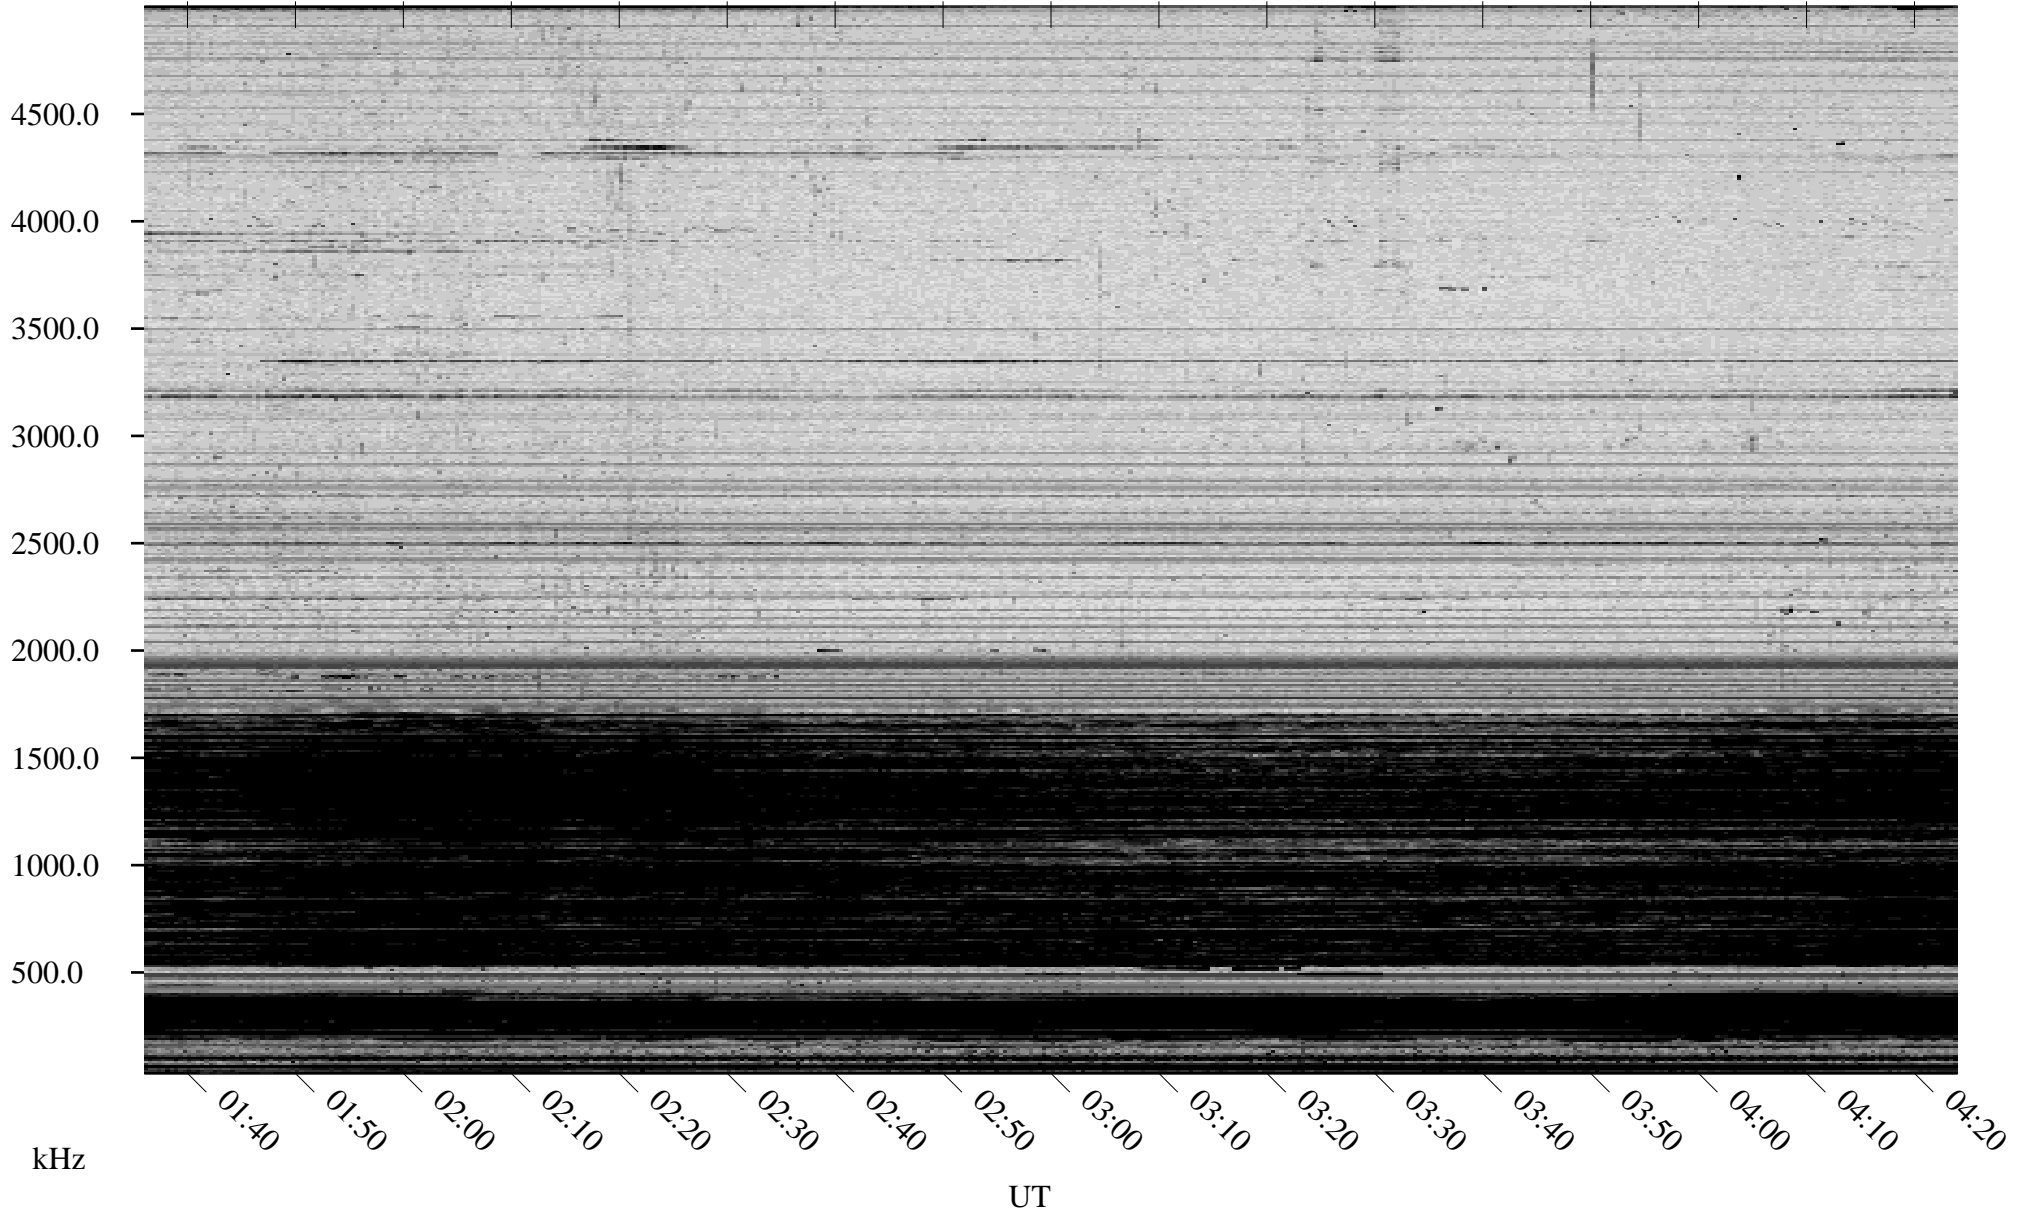

10/29/2007 Churchill, Manitoba

Linear Scale Black = 161 White = 15

ch07302l.r00SUm max_12

Page 1

10/29/2007 Churchill, Manitoba

Linear Scale Black = 161 White = 15

ch07302l.r00SUm max_12

Page 2

10/30/2007 Churchill, Manitoba

Linear Scale Black = 161 White = 15

ch07302l.r00SUm max_12

Page 3

10/30/2007 Churchill, Manitoba

Linear Scale Black = 161 White = 15

ch07302l.r00SUm max_12

Page 4

10/30/2007 Churchill, Manitoba

Linear Scale Black = 161 White = 15

ch07302l.r00SUm max_12

Page 5

10/30/2007 Churchill, Manitoba

Linear Scale Black = 161 White = 15

ch07302l.r00SUm max_12

Page 6

10/30/2007 Churchill, Manitoba

Linear Scale Black = 161 White = 15

ch07302l.r00SUm max_12

Page 7

10/30/2007 Churchill, Manitoba

Linear Scale Black = 161 White = 15

ch07302l.r00SUm max_12

Page 8