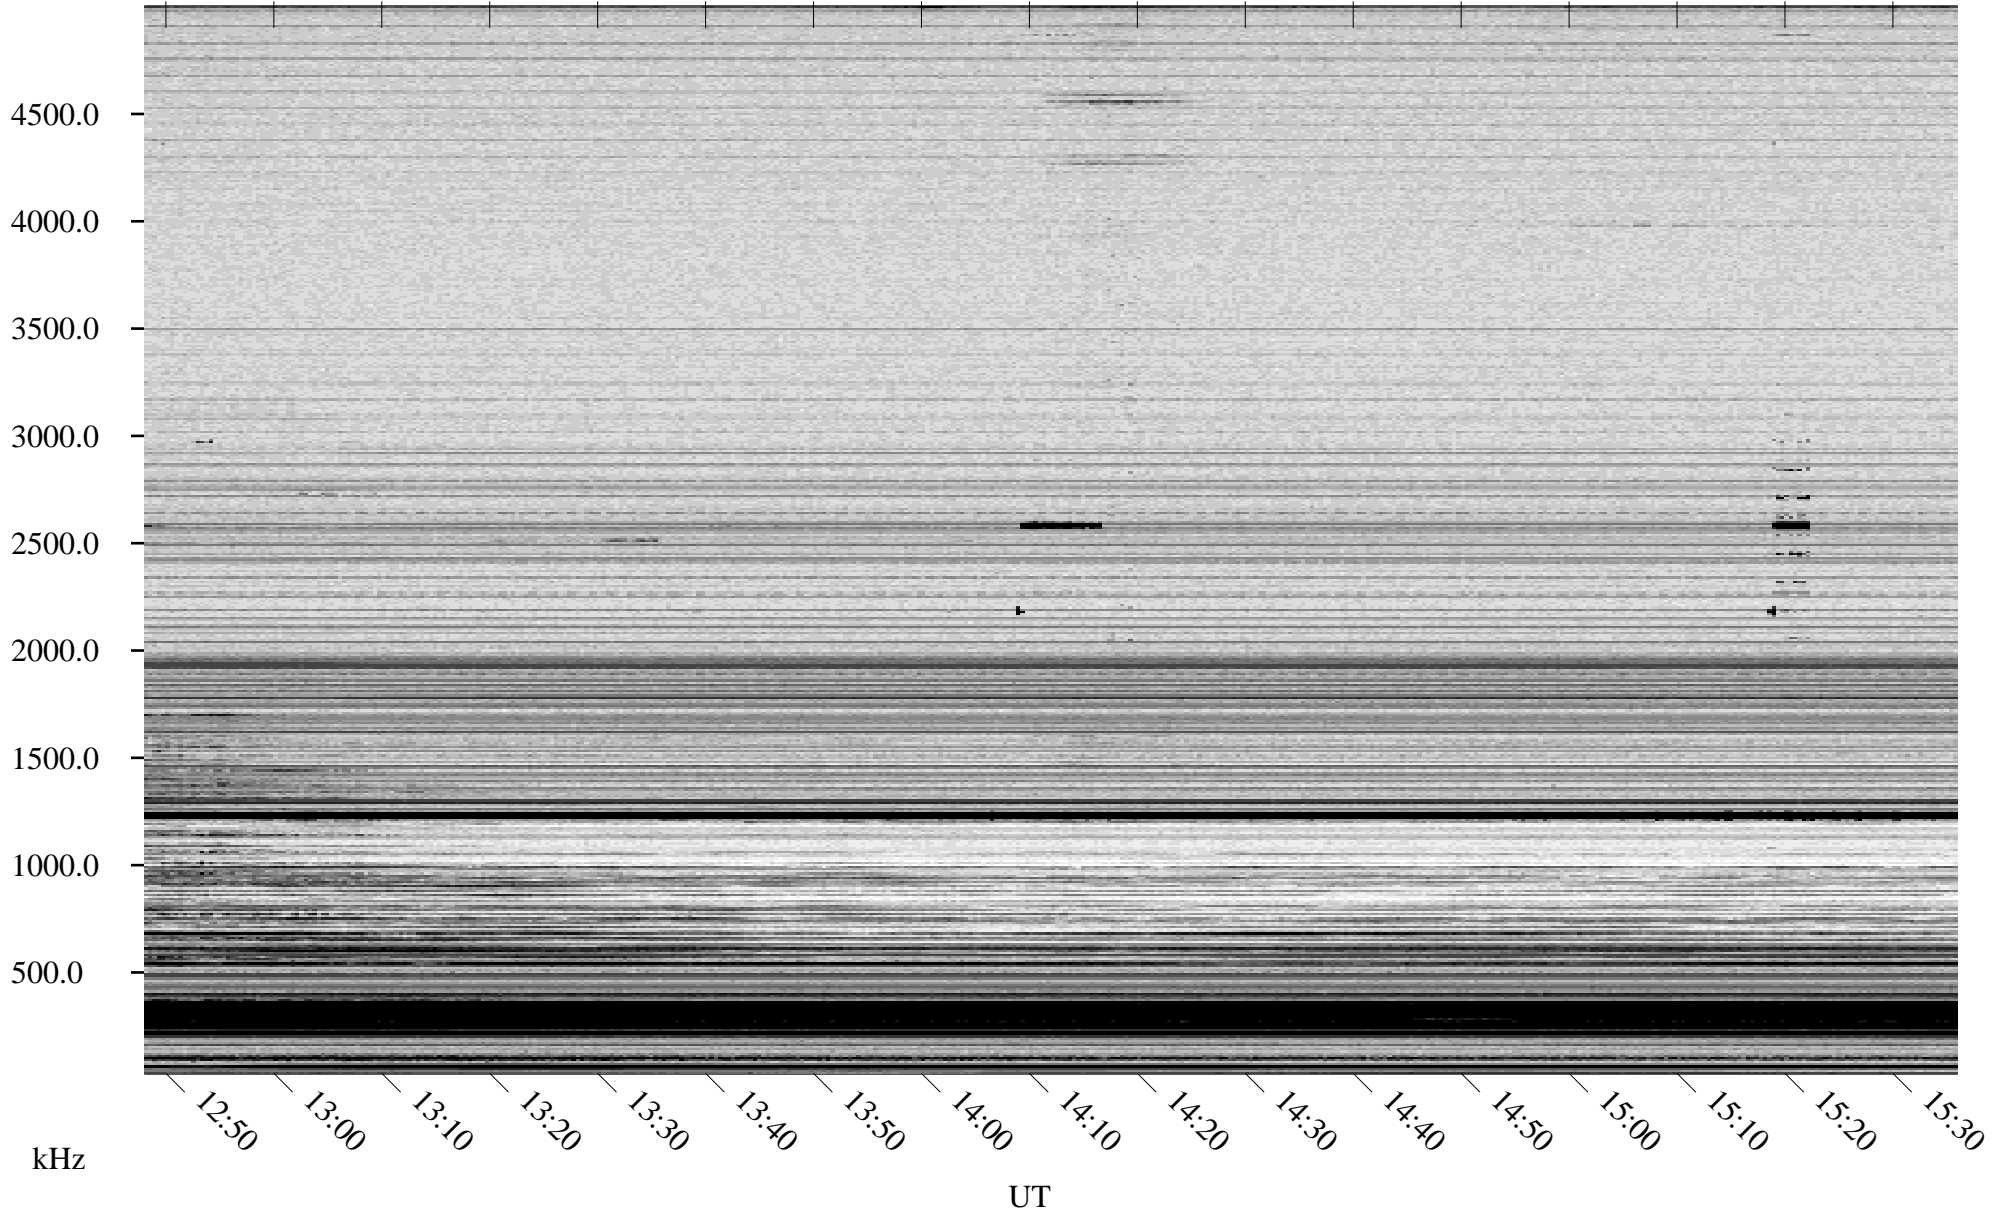

10/29/2007 Churchill, Manitoba

Linear Scale Black = 161 White = 15

ch07302l.r00SUm max_12

Page 1

10/29/2007 Churchill, Manitoba

Linear Scale Black = 161 White = 15

ch07302l.r00SUm max_12

Page 2

10/30/2007 Churchill, Manitoba

Linear Scale Black = 161 White = 15

ch07302l.r00SUm max_12

Page 3

10/30/2007 Churchill, Manitoba

Linear Scale Black = 161 White = 15

ch07302l.r00SUm max_12

Page 4

10/30/2007 Churchill, Manitoba

Linear Scale Black = 161 White = 15

ch07302l.r00SUm max_12

Page 5

10/30/2007 Churchill, Manitoba

Linear Scale Black = 161 White = 15

ch07302l.r00SUm max_12

Page 6

10/30/2007 Churchill, Manitoba

Linear Scale Black = 161 White = 15

ch07302l.r00SUm max_12

Page 7

10/30/2007 Churchill, Manitoba

Linear Scale Black = 161 White = 15

ch07302l.r00SUm max_12

Page 8