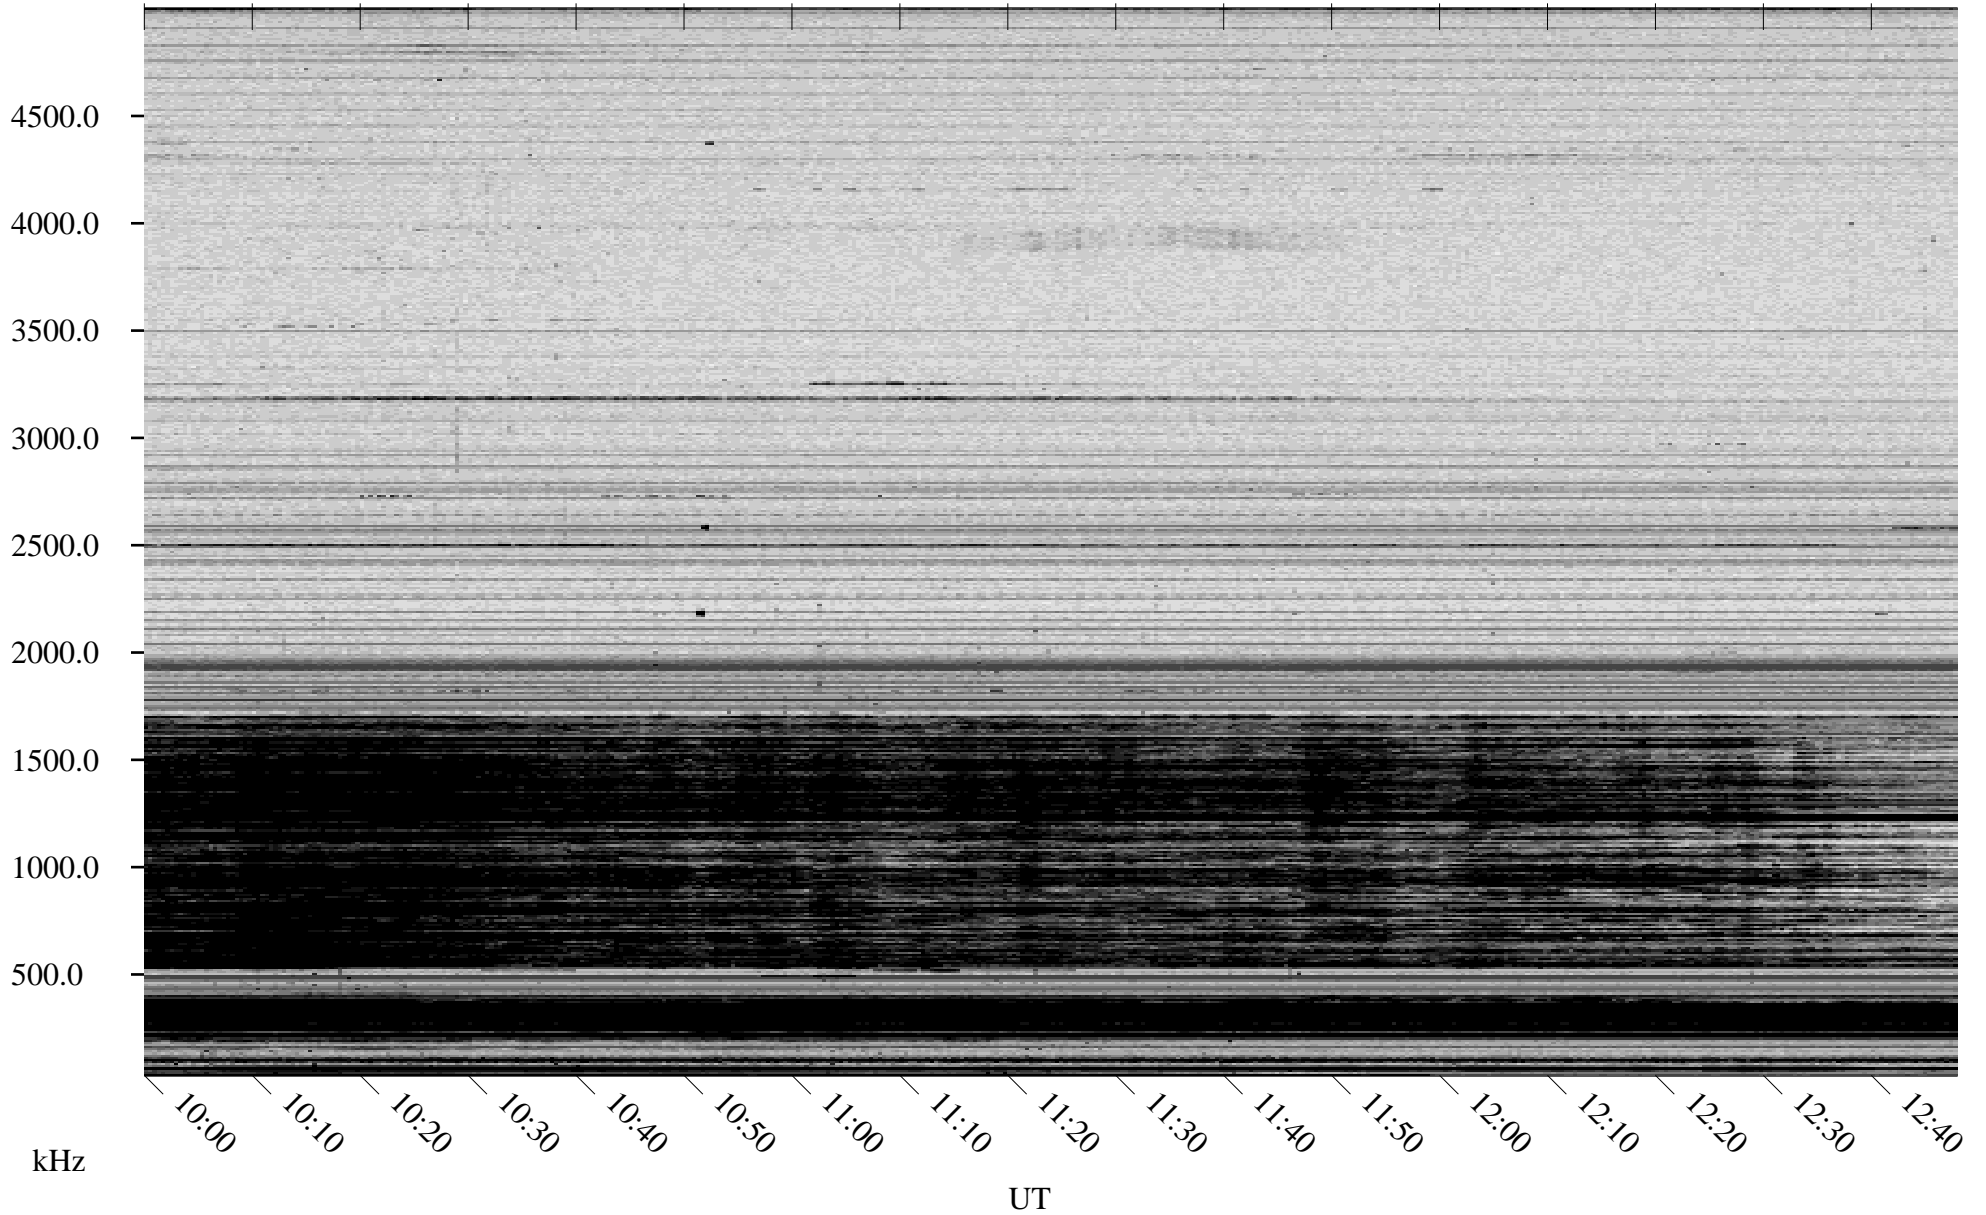

10/29/2007 Churchill, Manitoba

Linear Scale Black = 161 White = 15

ch07302l.r00SUm max_12

Page 1

10/29/2007 Churchill, Manitoba

Linear Scale Black = 161 White = 15

ch07302l.r00SUm max_12

Page 2

10/30/2007 Churchill, Manitoba

Linear Scale Black = 161 White = 15

ch07302l.r00SUm max_12

Page 3

10/30/2007 Churchill, Manitoba

Linear Scale Black = 161 White = 15

ch07302l.r00SUm max_12

Page 4

10/30/2007 Churchill, Manitoba

Linear Scale Black = 161 White = 15

ch07302l.r00SUm max_12

Page 5

10/30/2007 Churchill, Manitoba

Linear Scale Black = 161 White = 15

ch07302l.r00SUm max_12

Page 6

10/30/2007 Churchill, Manitoba

Linear Scale Black = 161 White = 15

ch07302l.r00SUm max_12

Page 7

10/30/2007 Churchill, Manitoba

Linear Scale Black = 161 White = 15

ch07302l.r00SUm max_12

Page 8