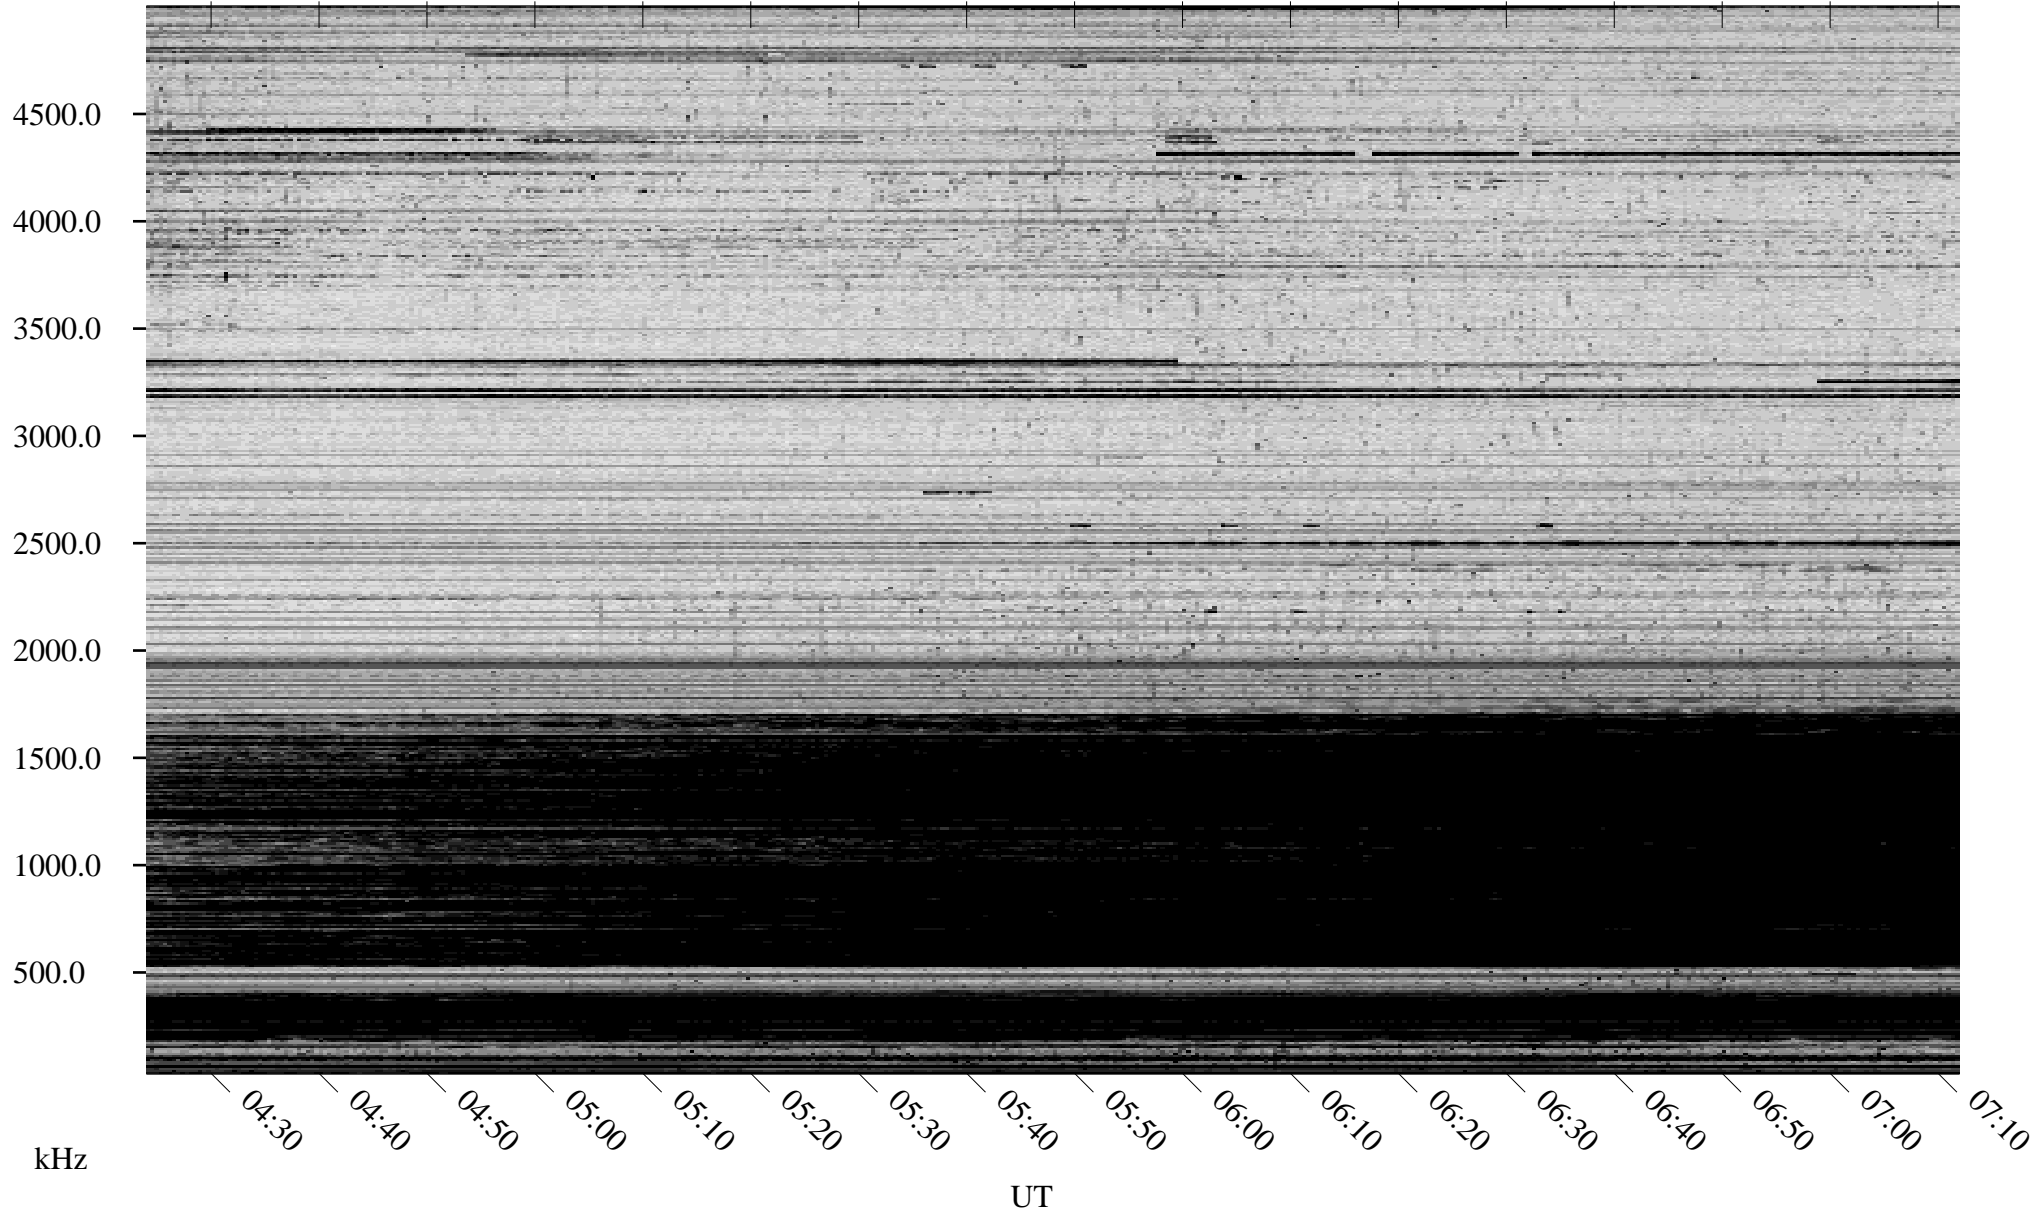

10/30/2007 Churchill, Manitoba

Linear Scale Black = 161 White = 15

ch07303l.r00SUm max_12

Page 1

10/30/2007 Churchill, Manitoba

Linear Scale Black = 161 White = 15

ch07303l.r00SUm max_12

Page 2

10/31/2007 Churchill, Manitoba

Linear Scale Black = 161 White = 15

ch07303l.r00SUm max_12

Page 3

10/31/2007 Churchill, Manitoba

Linear Scale Black = 161 White = 15

ch07303l.r00SUm max_12

Page 4

10/31/2007 Churchill, Manitoba

Linear Scale Black = 161 White = 15

ch07303l.r00SUm max_12

Page 5

10/31/2007 Churchill, Manitoba

Linear Scale Black = 161 White = 15

ch07303l.r00SUm max_12

Page 6

10/31/2007 Churchill, Manitoba

Linear Scale Black = 161 White = 15

ch07303l.r00SUm max_12

Page 7

10/31/2007 Churchill, Manitoba

Linear Scale Black = 161 White = 15

ch07303l.r00SUm max_12