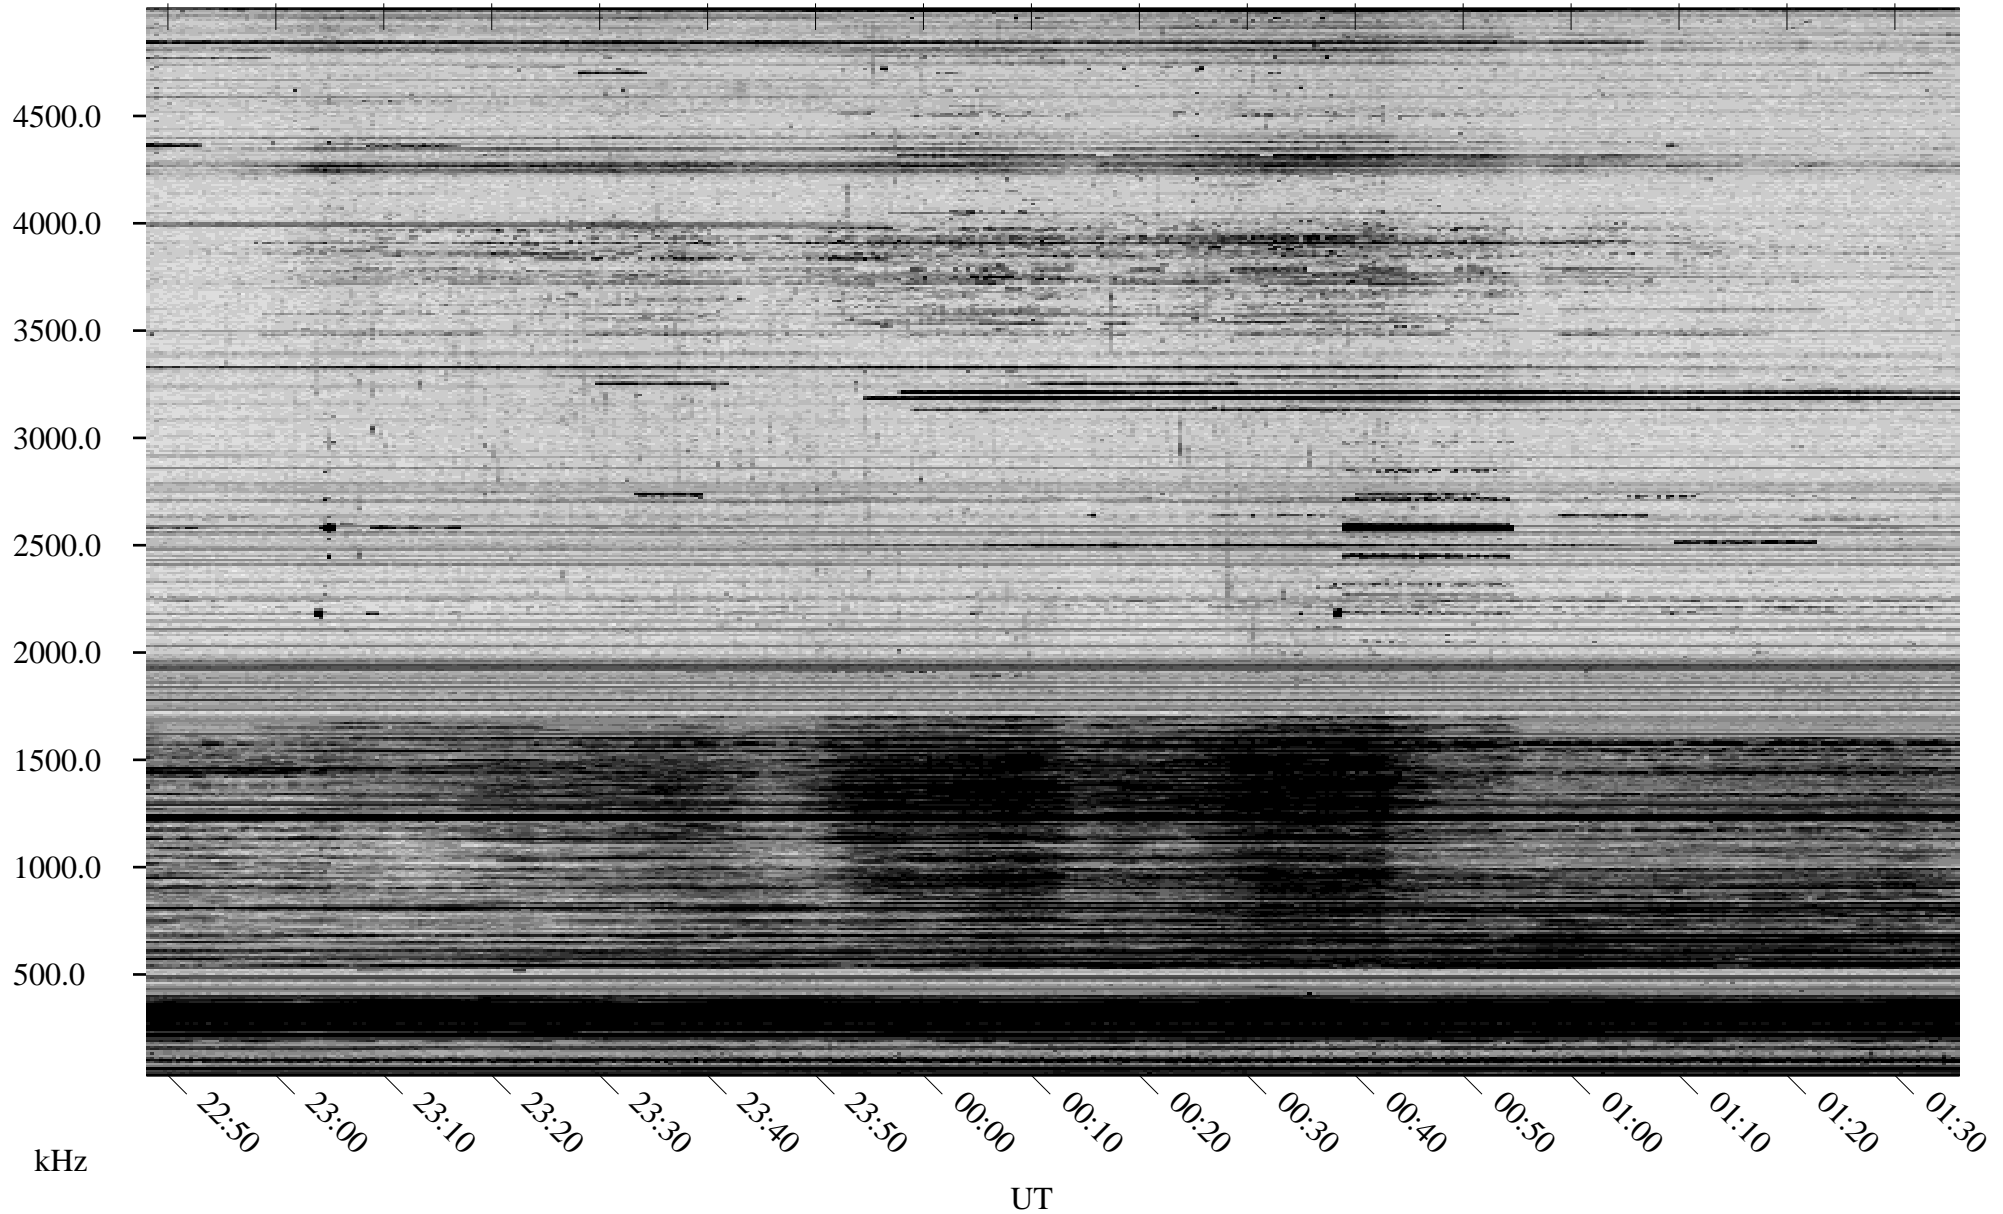

10/30/2007 Churchill, Manitoba

Linear Scale Black = 161 White = 15

ch07303l.r00SUm max_12

Page 1

10/30/2007 Churchill, Manitoba

Linear Scale Black = 161 White = 15

ch07303l.r00SUm max_12

Page 2

10/31/2007 Churchill, Manitoba

Linear Scale Black = 161 White = 15

ch07303l.r00SUm max_12

Page 3

10/31/2007 Churchill, Manitoba

Linear Scale Black = 161 White = 15

ch07303l.r00SUm max_12

Page 4

10/31/2007 Churchill, Manitoba

Linear Scale Black = 161 White = 15

ch07303l.r00SUm max_12

Page 5

10/31/2007 Churchill, Manitoba

Linear Scale Black = 161 White = 15

ch07303l.r00SUm max_12

Page 6

10/31/2007 Churchill, Manitoba

Linear Scale Black = 161 White = 15

ch07303l.r00SUm max_12

Page 7

10/31/2007 Churchill, Manitoba

Linear Scale Black = 161 White = 15

ch07303l.r00SUm max_12