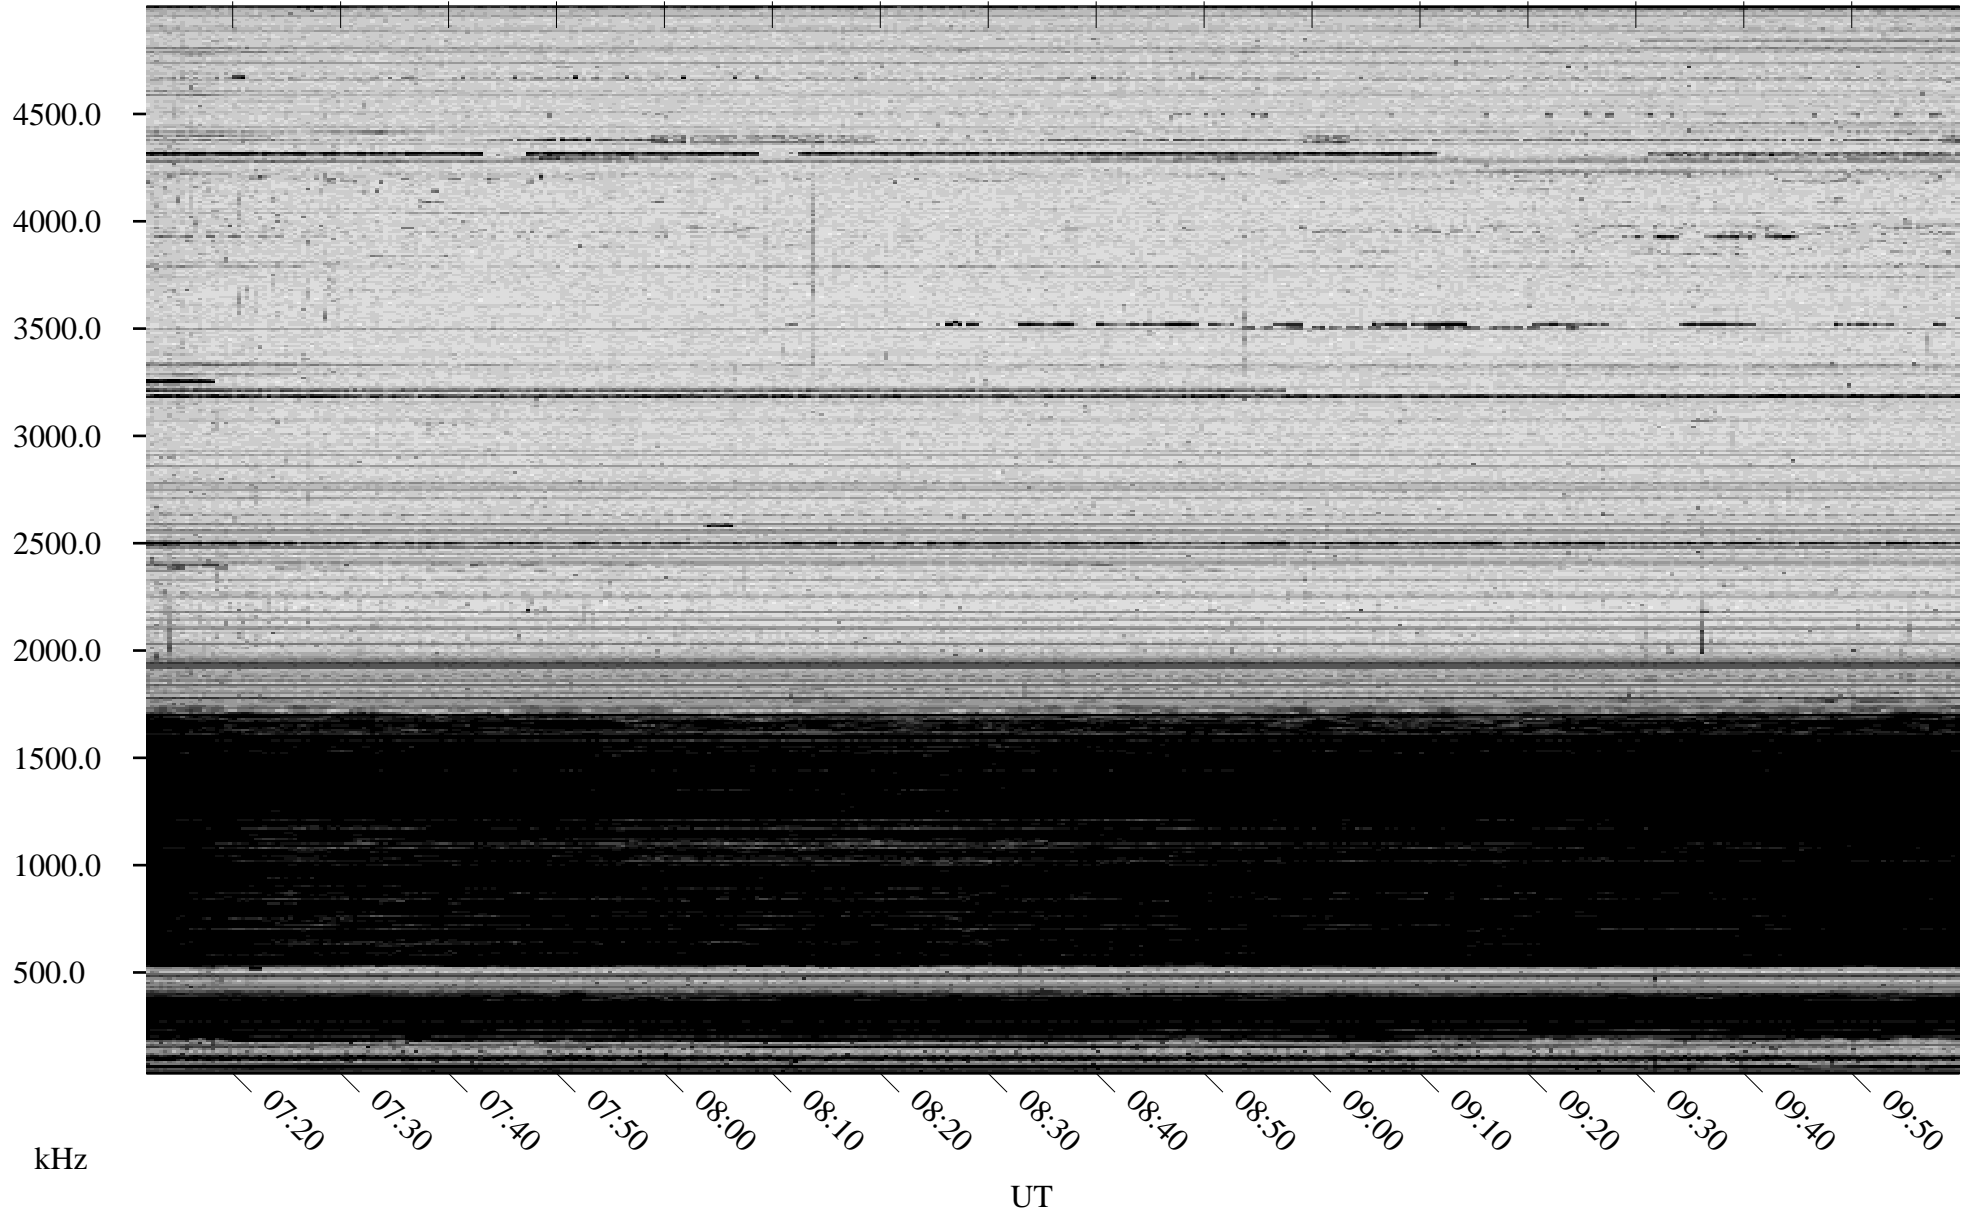

10/30/2007 Churchill, Manitoba

Linear Scale Black = 161 White = 15

ch07303l.r00SUm max_12

Page 1

10/30/2007 Churchill, Manitoba

Linear Scale Black = 161 White = 15

ch07303l.r00SUm max_12

Page 2

10/31/2007 Churchill, Manitoba

Linear Scale Black = 161 White = 15

ch07303l.r00SUm max_12

Page 3

10/31/2007 Churchill, Manitoba

Linear Scale Black = 161 White = 15

ch07303l.r00SUm max_12

Page 4

10/31/2007 Churchill, Manitoba

Linear Scale Black = 161 White = 15

ch07303l.r00SUm max_12

Page 5

10/31/2007 Churchill, Manitoba

Linear Scale Black = 161 White = 15

ch07303l.r00SUm max_12

Page 6

10/31/2007 Churchill, Manitoba

Linear Scale Black = 161 White = 15

ch07303l.r00SUm max_12

Page 7

10/31/2007 Churchill, Manitoba

Linear Scale Black = 161 White = 15

ch07303l.r00SUm max_12