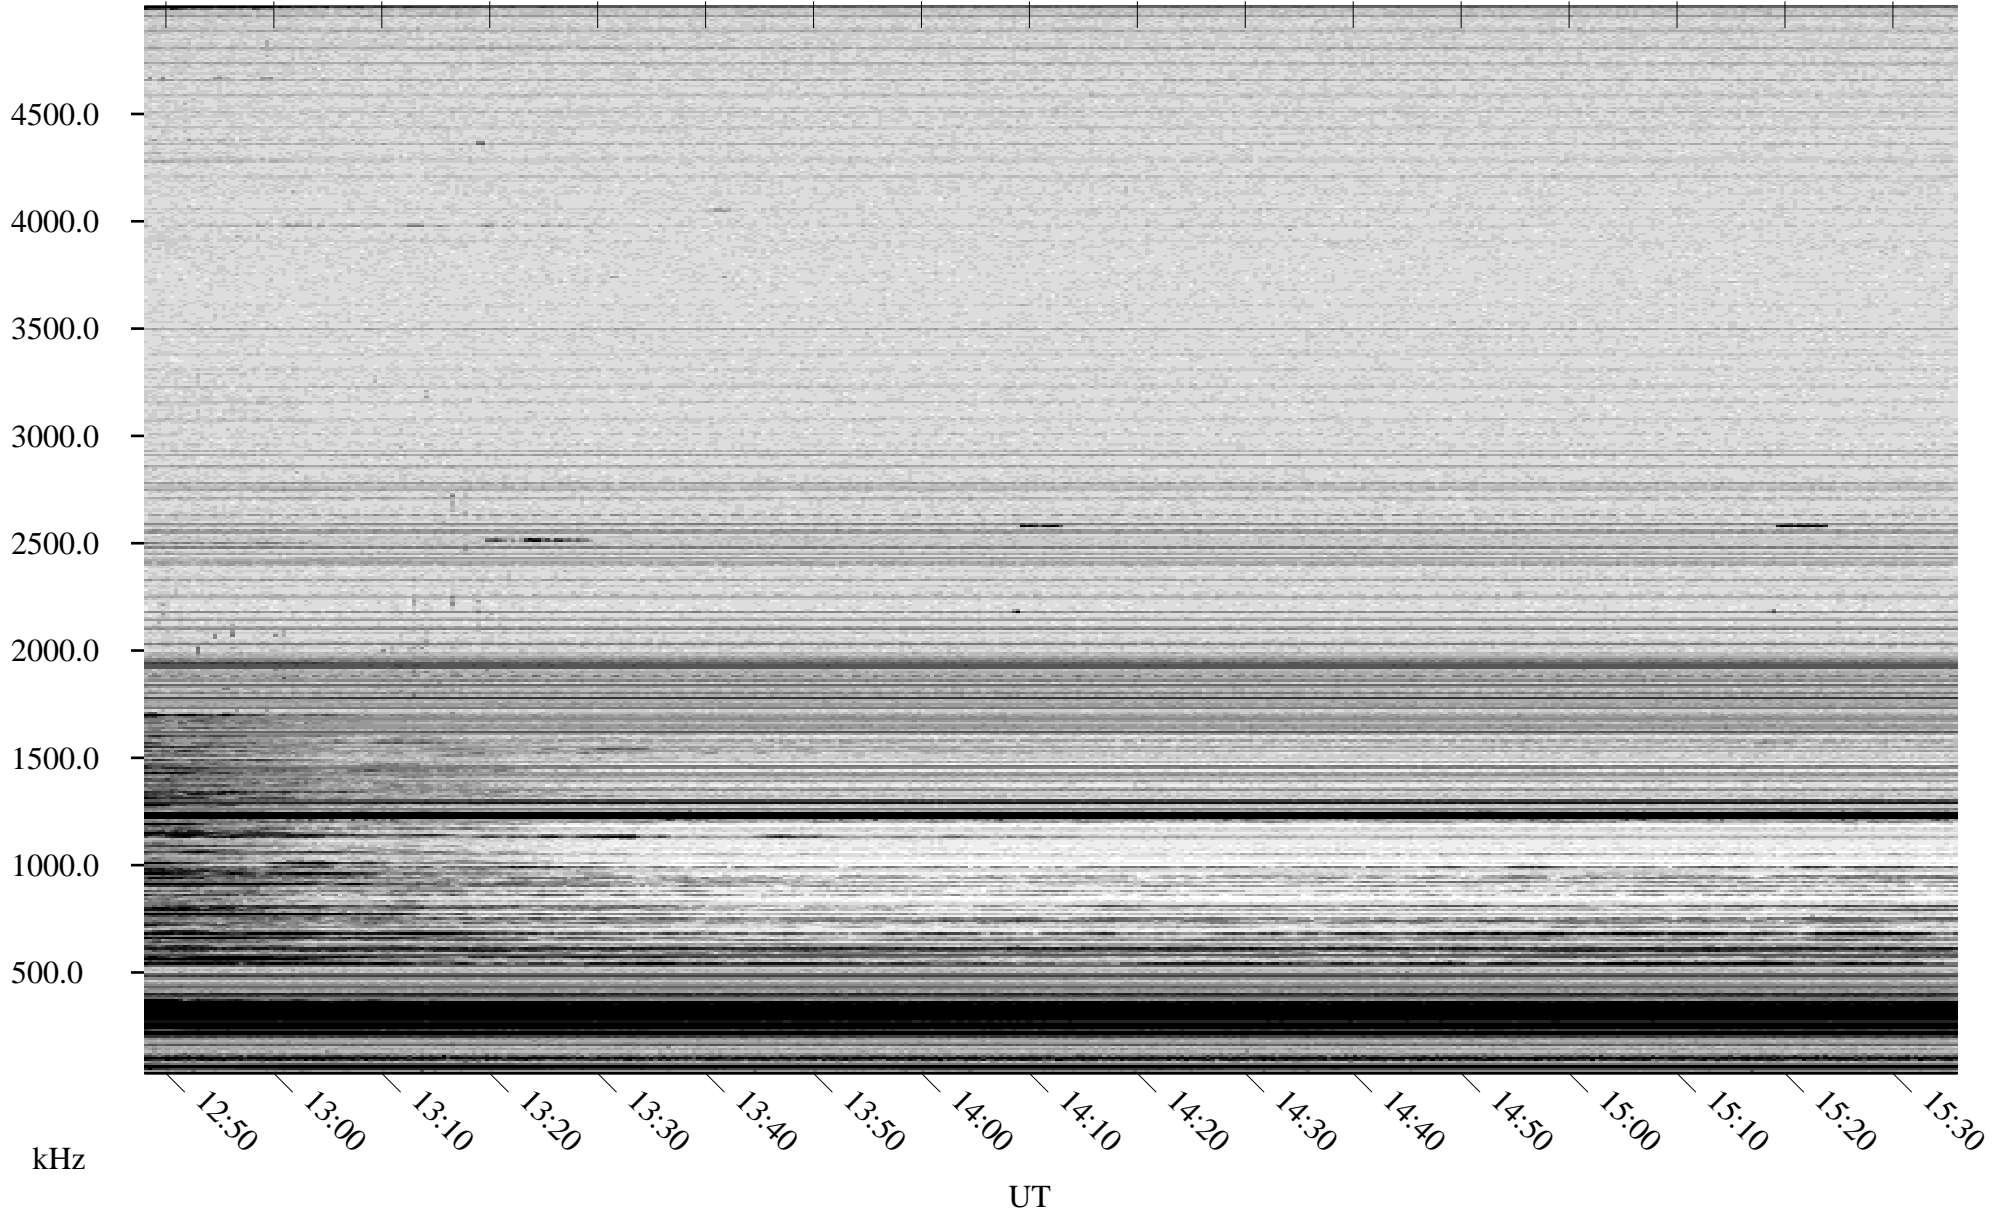

10/30/2007 Churchill, Manitoba

Linear Scale Black = 161 White = 15

ch07303l.r00SUm max_12

Page 1

10/30/2007 Churchill, Manitoba

Linear Scale Black = 161 White = 15

ch07303l.r00SUm max_12

Page 2

10/31/2007 Churchill, Manitoba

Linear Scale Black = 161 White = 15

ch07303l.r00SUm max_12

Page 3

10/31/2007 Churchill, Manitoba

Linear Scale Black = 161 White = 15

ch07303l.r00SUm max_12

Page 4

10/31/2007 Churchill, Manitoba

Linear Scale Black = 161 White = 15

ch07303l.r00SUm max_12

Page 5

10/31/2007 Churchill, Manitoba

Linear Scale Black = 161 White = 15

ch07303l.r00SUm max_12

Page 6

10/31/2007 Churchill, Manitoba

Linear Scale Black = 161 White = 15

ch07303l.r00SUm max_12

Page 7

10/31/2007 Churchill, Manitoba

Linear Scale Black = 161 White = 15

ch07303l.r00SUm max_12