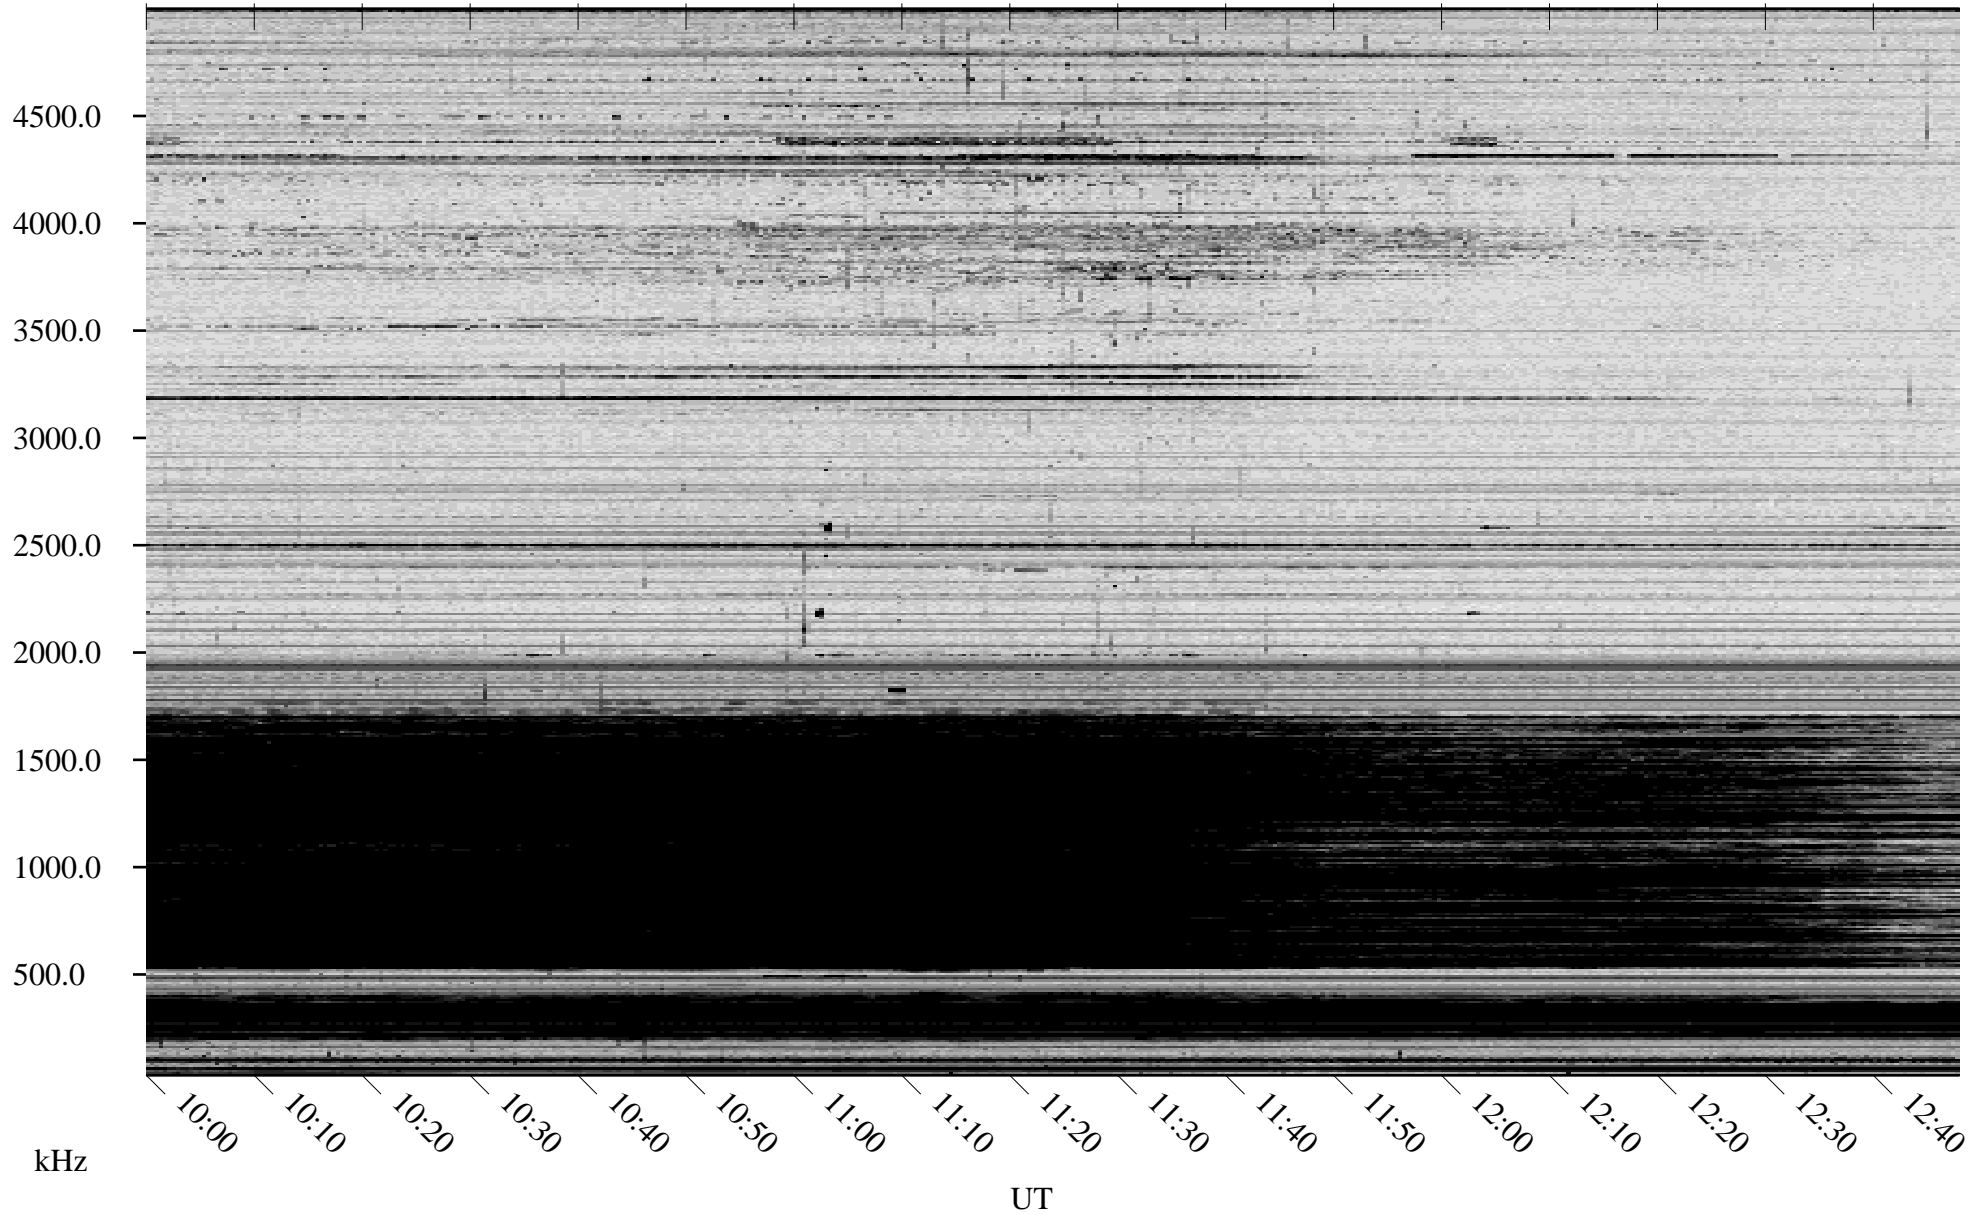

10/30/2007 Churchill, Manitoba

Linear Scale Black = 161 White = 15

ch07303l.r00SUm max_12

Page 1

10/30/2007 Churchill, Manitoba

Linear Scale Black = 161 White = 15

ch07303l.r00SUm max_12

Page 2

10/31/2007 Churchill, Manitoba

Linear Scale Black = 161 White = 15

ch07303l.r00SUm max_12

Page 3

10/31/2007 Churchill, Manitoba

Linear Scale Black = 161 White = 15

ch07303l.r00SUm max_12

Page 4

10/31/2007 Churchill, Manitoba

Linear Scale Black = 161 White = 15

ch07303l.r00SUm max_12

Page 5

10/31/2007 Churchill, Manitoba

Linear Scale Black = 161 White = 15

ch07303l.r00SUm max_12

Page 6

10/31/2007 Churchill, Manitoba

Linear Scale Black = 161 White = 15

ch07303l.r00SUm max_12

Page 7

10/31/2007 Churchill, Manitoba

Linear Scale Black = 161 White = 15

ch07303l.r00SUm max_12