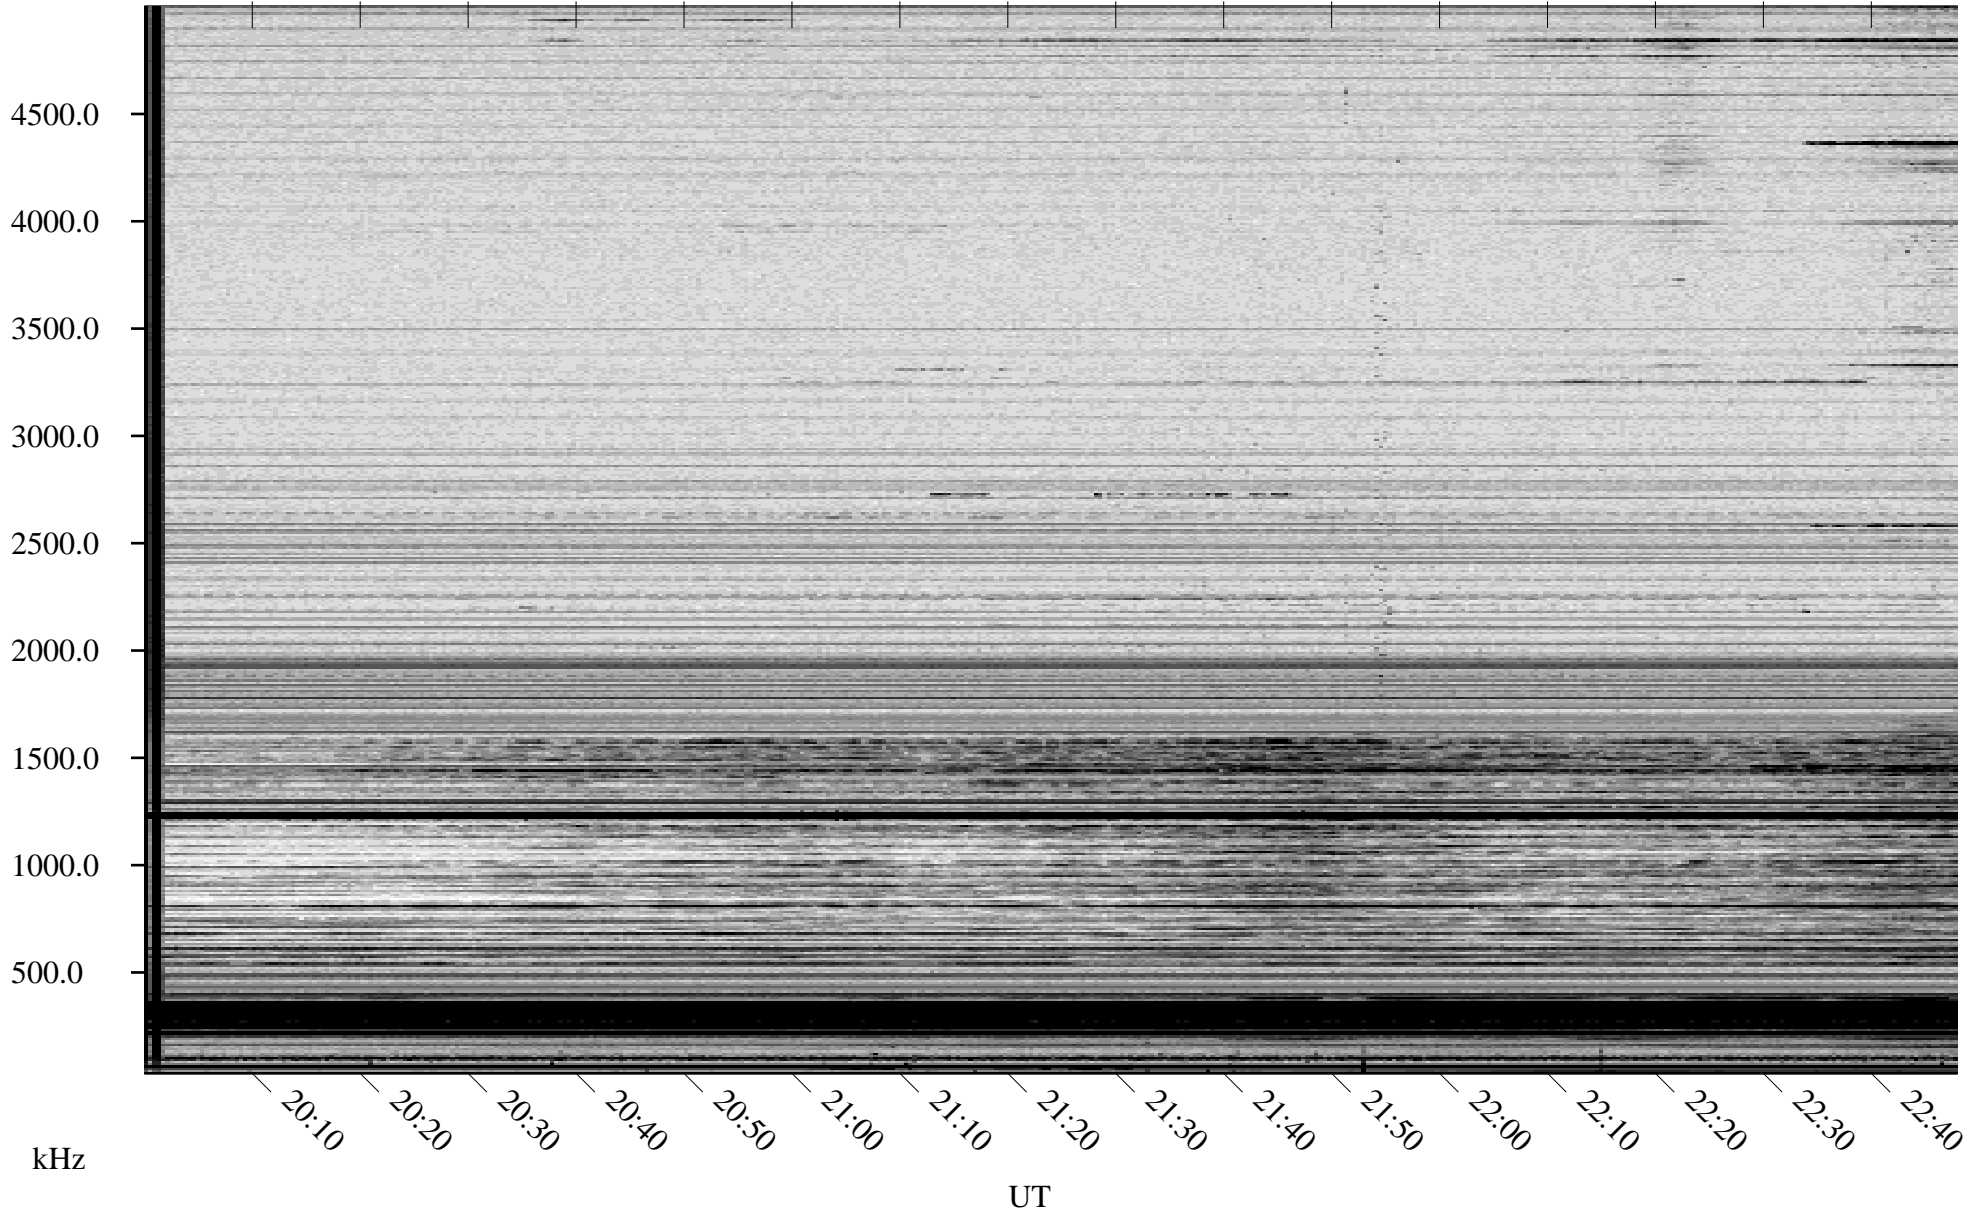

10/30/2007 Churchill, Manitoba

Linear Scale Black = 161 White = 15

ch07303l.r00SUm max_12

Page 1

10/30/2007 Churchill, Manitoba

Linear Scale Black = 161 White = 15

ch07303l.r00SUm max_12

Page 2

10/31/2007 Churchill, Manitoba

Linear Scale Black = 161 White = 15

ch07303l.r00SUm max_12

Page 3

10/31/2007 Churchill, Manitoba

Linear Scale Black = 161 White = 15

ch07303l.r00SUm max_12

Page 4

10/31/2007 Churchill, Manitoba

Linear Scale Black = 161 White = 15

ch07303l.r00SUm max_12

Page 5

10/31/2007 Churchill, Manitoba

Linear Scale Black = 161 White = 15

ch07303l.r00SUm max_12

Page 6

10/31/2007 Churchill, Manitoba

Linear Scale Black = 161 White = 15

ch07303l.r00SUm max_12

Page 7

10/31/2007 Churchill, Manitoba

Linear Scale Black = 161 White = 15

ch07303l.r00SUm max_12