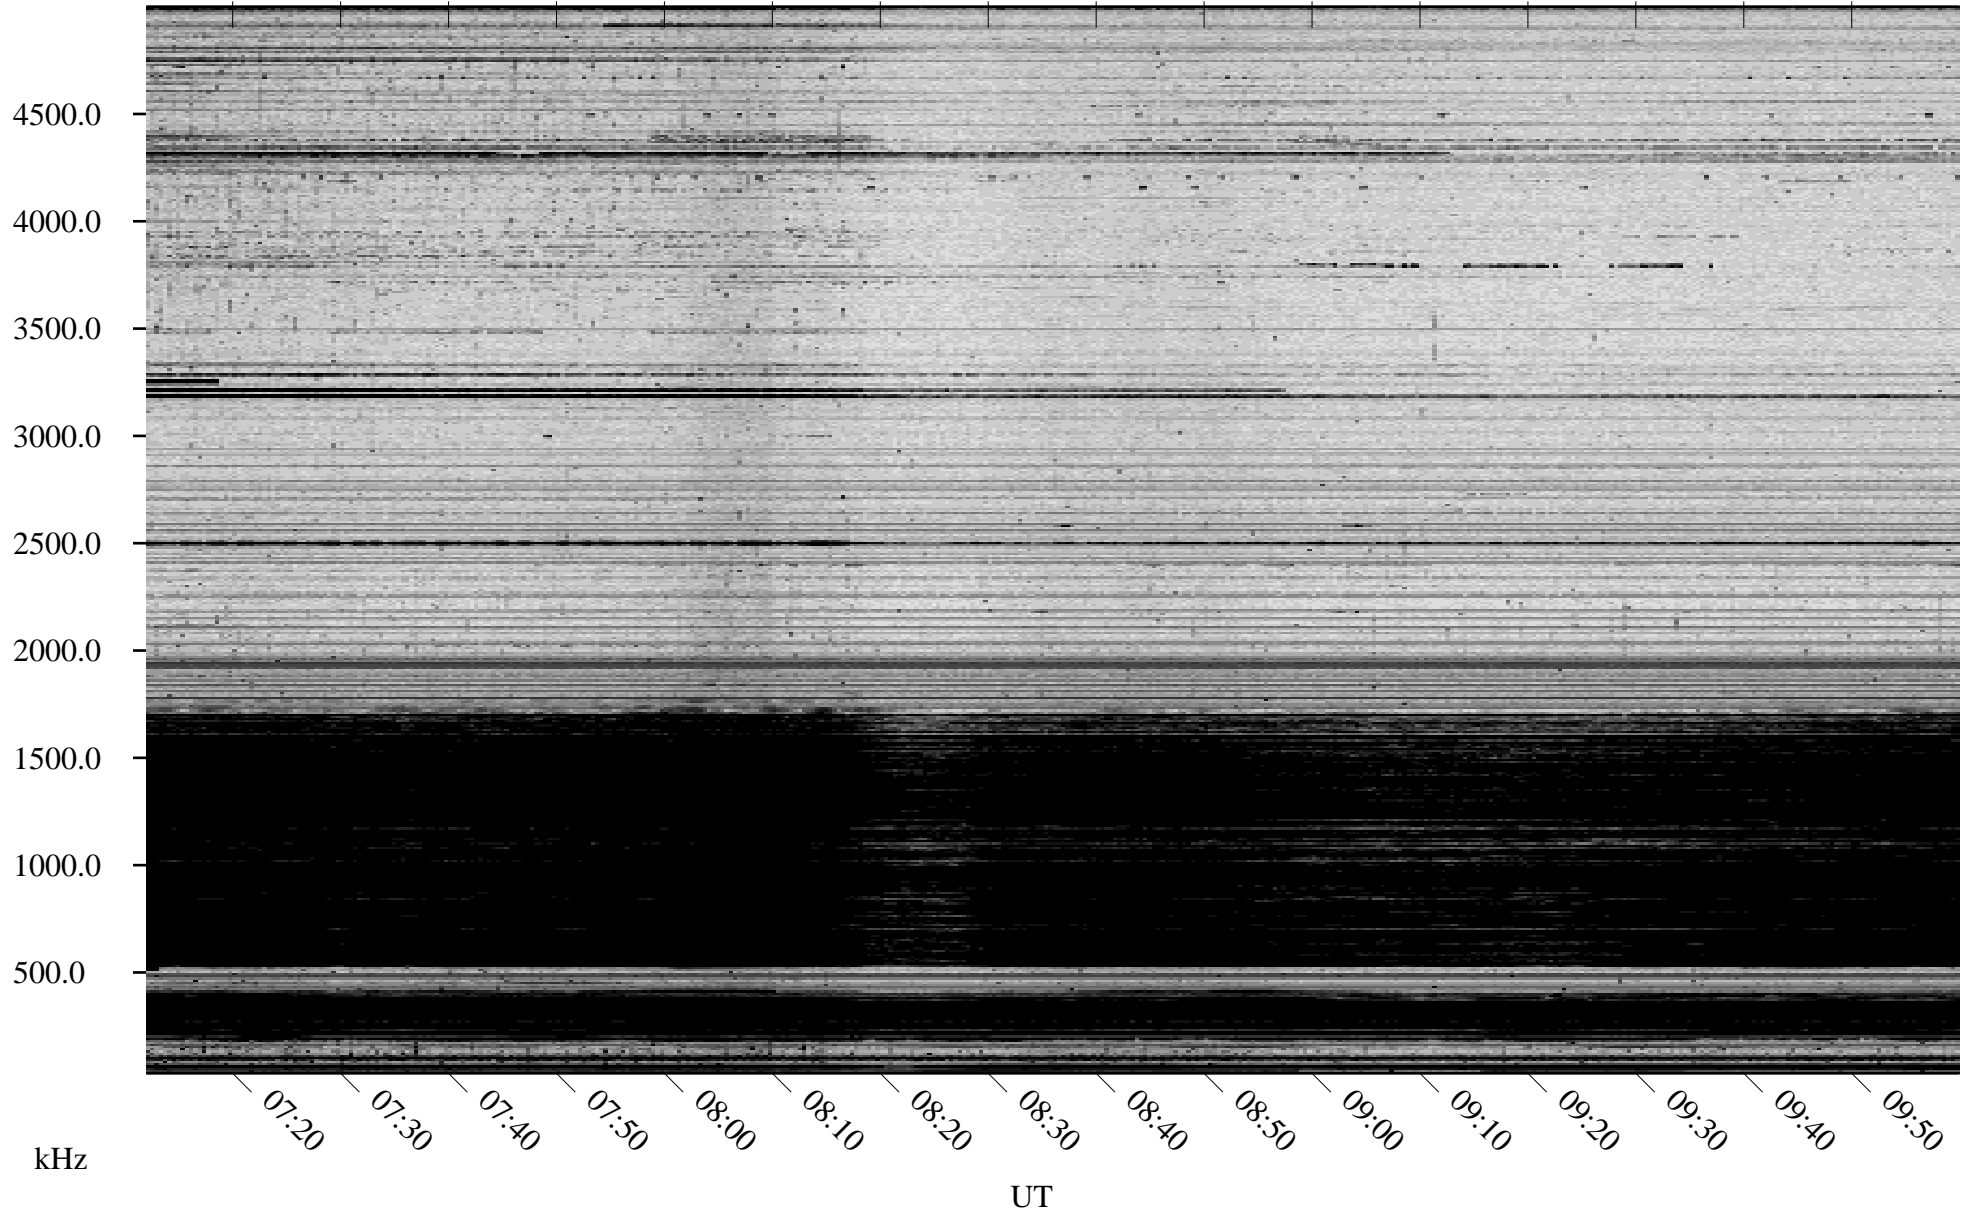

10/31/2007 Churchill, Manitoba

Linear Scale Black = 161 White = 15

ch07304l.r00SUm max_12

Page 1

10/31/2007 Churchill, Manitoba

Linear Scale Black = 161 White = 15

ch07304l.r00SUm max_12

Page 2

11/01/2007 Churchill, Manitoba

Linear Scale Black = 161 White = 15

ch07304l.r00SUm max_12

Page 3

11/01/2007 Churchill, Manitoba

Linear Scale Black = 161 White = 15

ch07304l.r00SUm max_12

Page 4

11/01/2007 Churchill, Manitoba

Linear Scale Black = 161 White = 15

ch07304l.r00SUm max_12

Page 5

11/01/2007 Churchill, Manitoba

Linear Scale Black = 161 White = 15

ch07304l.r00SUm max_12

Page 6

11/01/2007 Churchill, Manitoba

Linear Scale Black = 161 White = 15

ch07304l.r00SUm max_12

Page 7

11/01/2007 Churchill, Manitoba

Linear Scale Black = 161 White = 15

ch07304l.r00SUm max_12