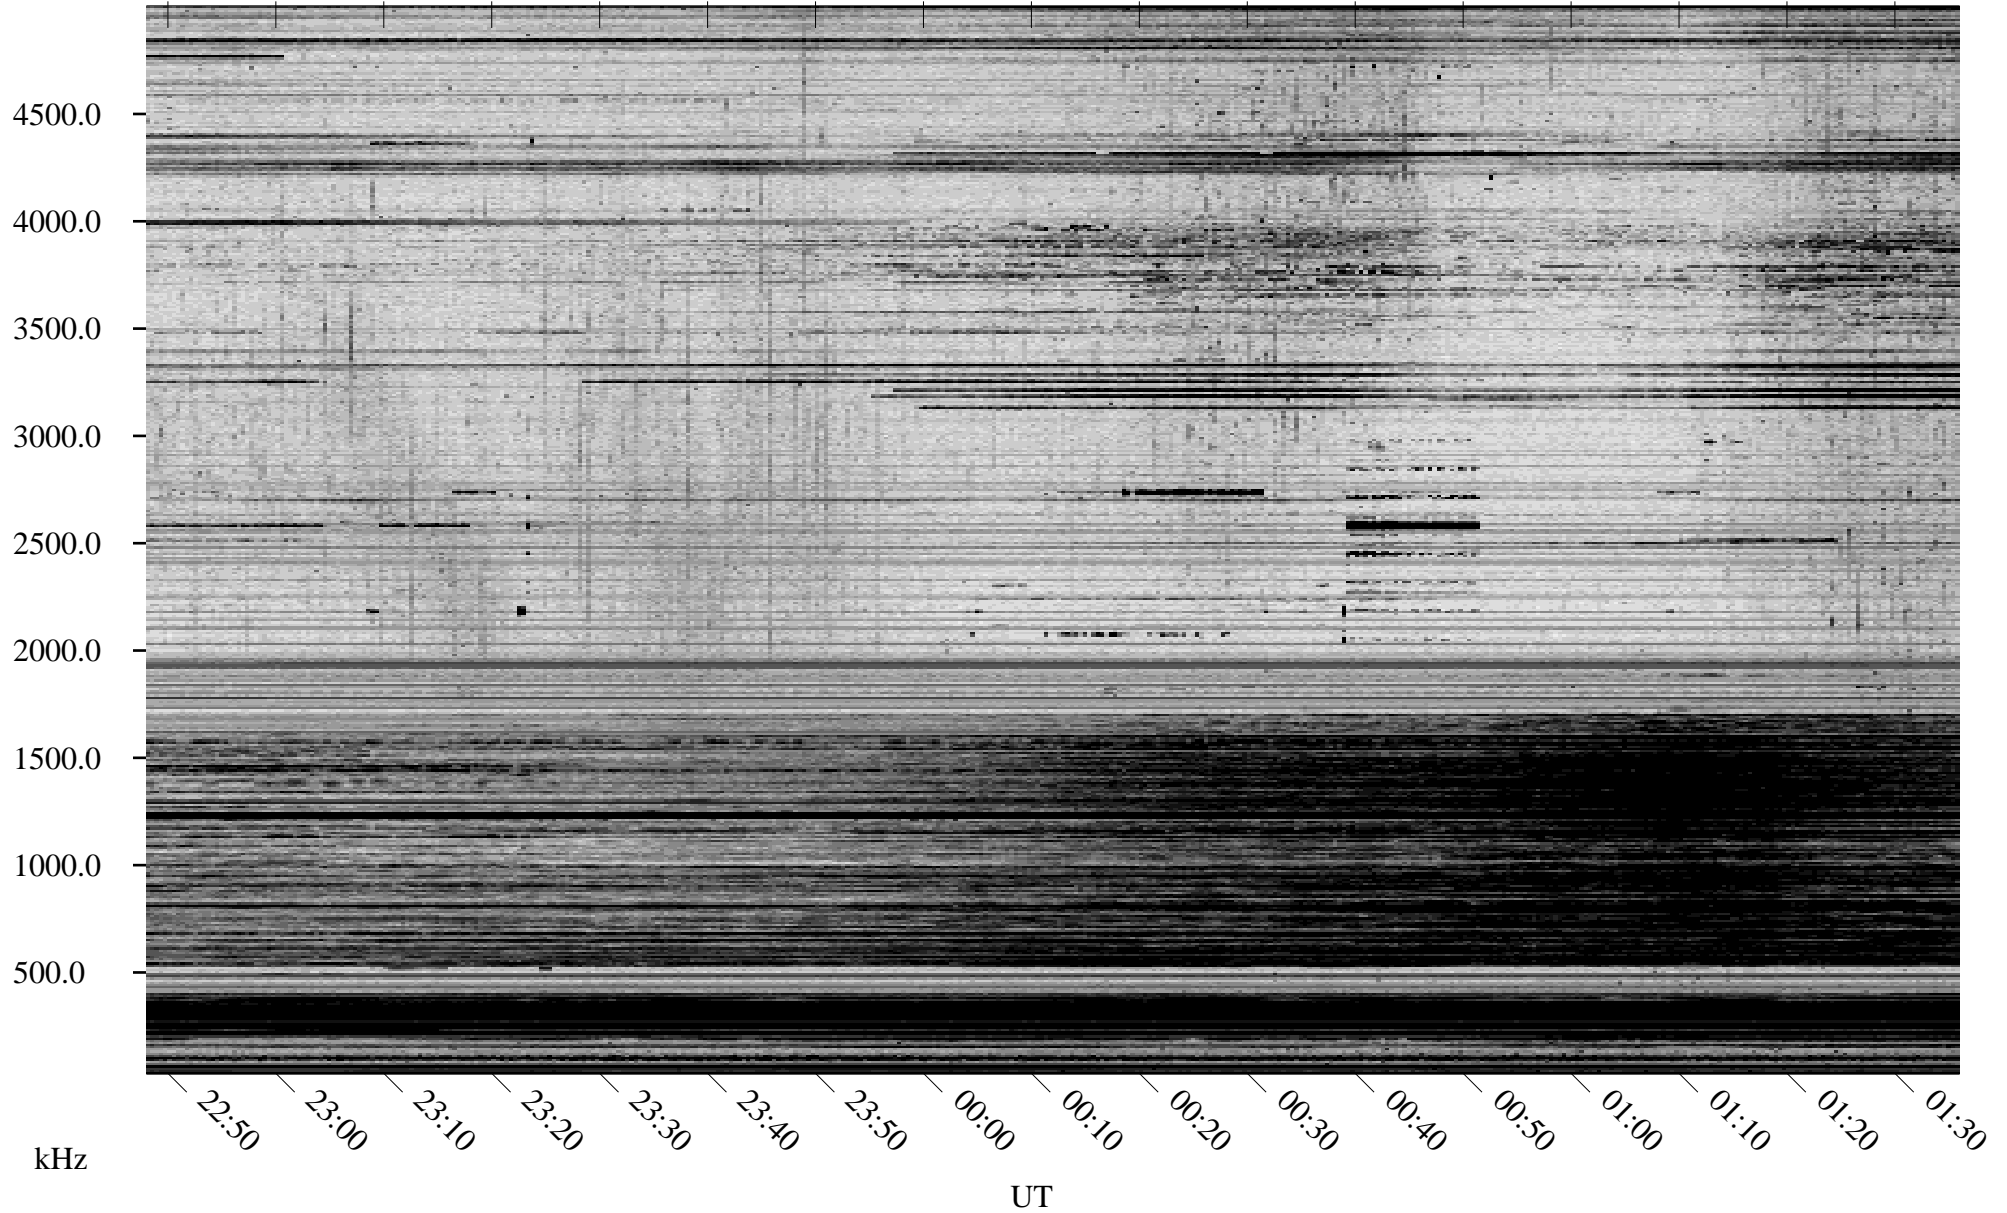

10/31/2007 Churchill, Manitoba

Linear Scale Black = 161 White = 15

ch07304l.r00SUm max_12

Page 1

10/31/2007 Churchill, Manitoba

Linear Scale Black = 161 White = 15

ch07304l.r00SUm max_12

Page 2

11/01/2007 Churchill, Manitoba

Linear Scale Black = 161 White = 15

ch07304l.r00SUm max_12

Page 3

11/01/2007 Churchill, Manitoba

Linear Scale Black = 161 White = 15

ch07304l.r00SUm max_12

Page 4

11/01/2007 Churchill, Manitoba

Linear Scale Black = 161 White = 15

ch07304l.r00SUm max_12

Page 5

11/01/2007 Churchill, Manitoba

Linear Scale Black = 161 White = 15

ch07304l.r00SUm max_12

Page 6

11/01/2007 Churchill, Manitoba

Linear Scale Black = 161 White = 15

ch07304l.r00SUm max_12

Page 7

11/01/2007 Churchill, Manitoba

Linear Scale Black = 161 White = 15

ch07304l.r00SUm max_12