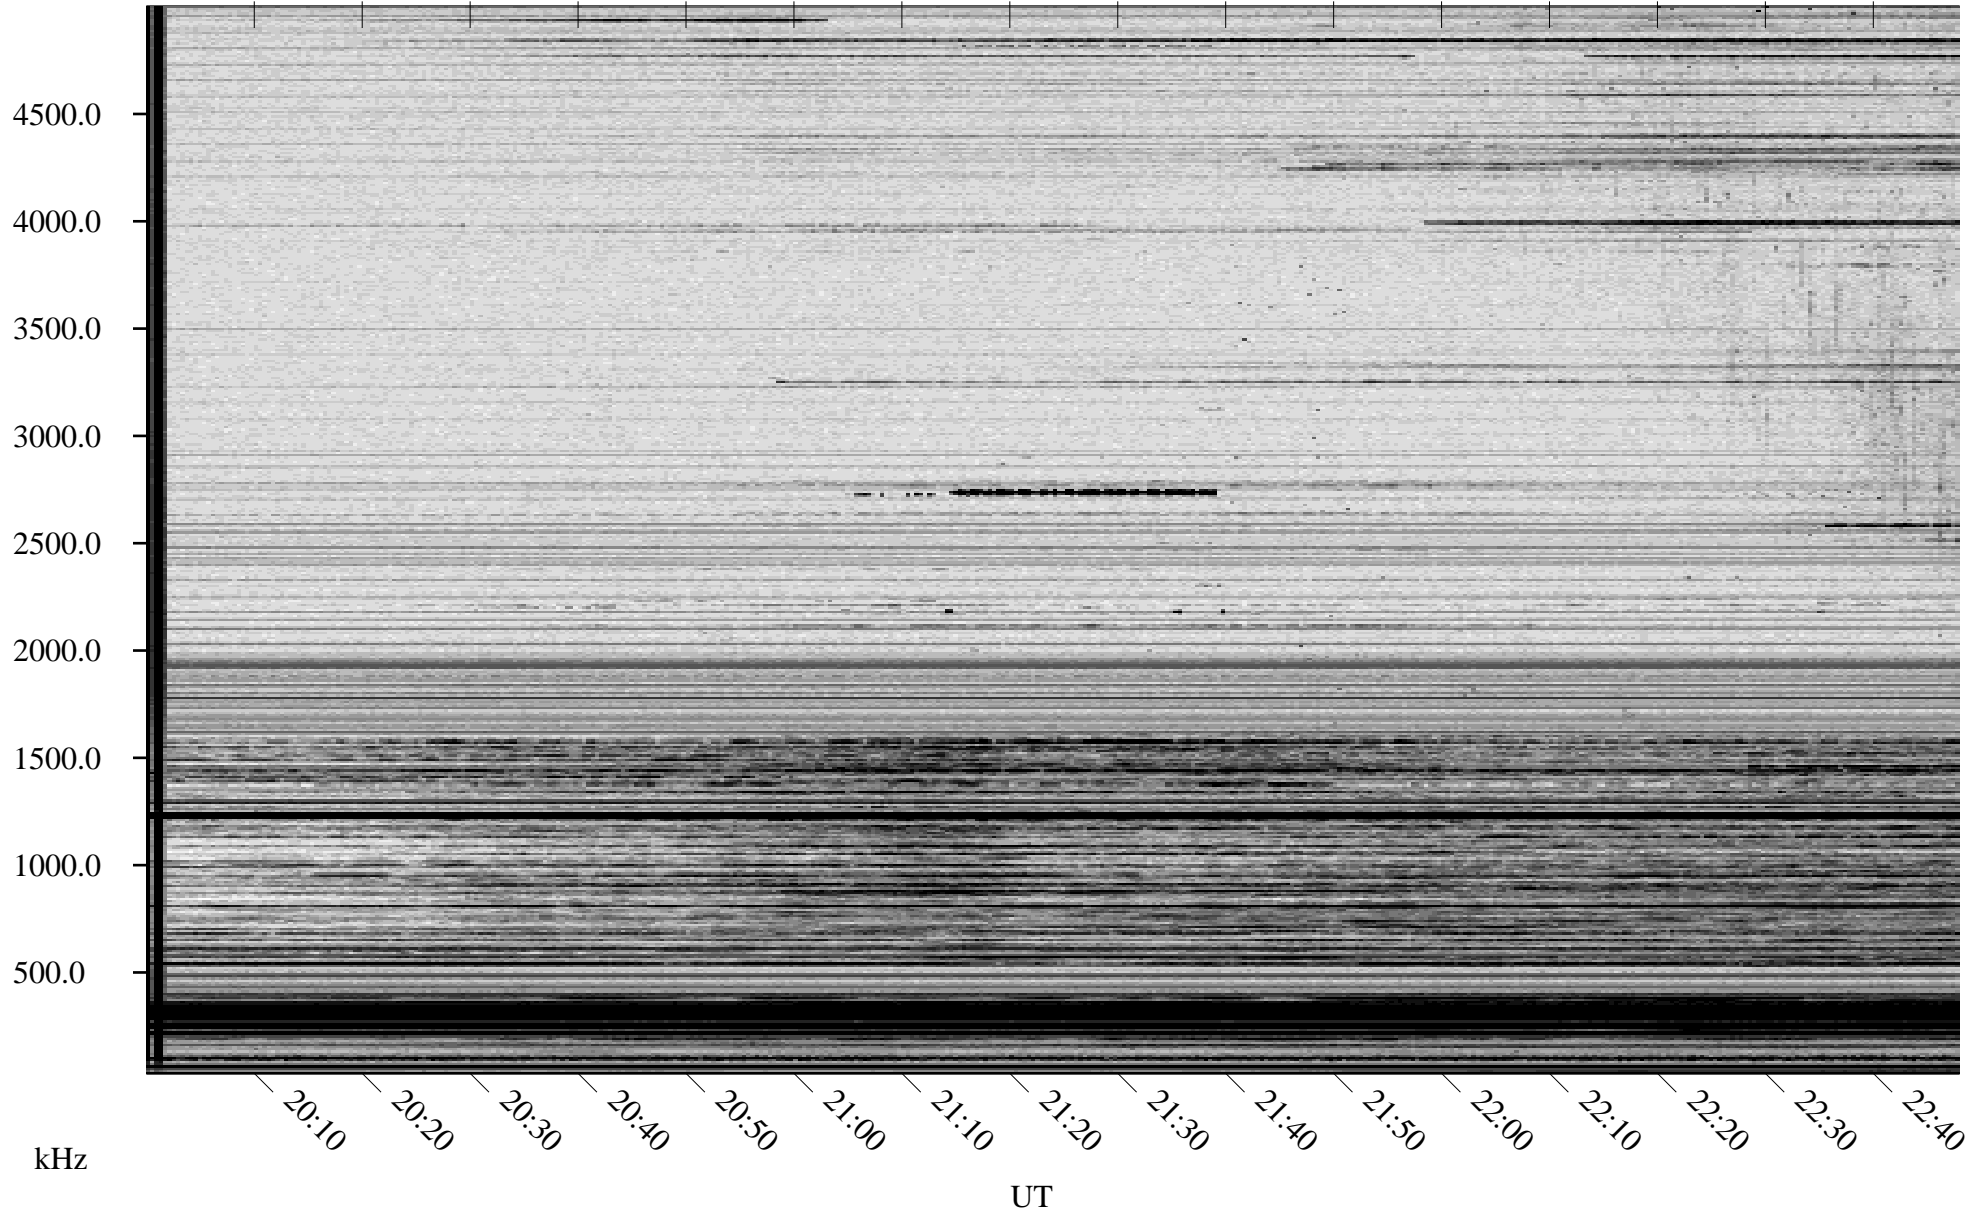

10/31/2007 Churchill, Manitoba

Linear Scale Black = 161 White = 15

ch07304l.r00SUm max_12

Page 1

10/31/2007 Churchill, Manitoba

Linear Scale Black = 161 White = 15

ch07304l.r00SUm max_12

Page 2

11/01/2007 Churchill, Manitoba

Linear Scale Black = 161 White = 15

ch07304l.r00SUm max_12

Page 3

11/01/2007 Churchill, Manitoba

Linear Scale Black = 161 White = 15

ch07304l.r00SUm max_12

Page 4

11/01/2007 Churchill, Manitoba

Linear Scale Black = 161 White = 15

ch07304l.r00SUm max_12

Page 5

11/01/2007 Churchill, Manitoba

Linear Scale Black = 161 White = 15

ch07304l.r00SUm max_12

Page 6

11/01/2007 Churchill, Manitoba

Linear Scale Black = 161 White = 15

ch07304l.r00SUm max_12

Page 7

11/01/2007 Churchill, Manitoba

Linear Scale Black = 161 White = 15

ch07304l.r00SUm max_12