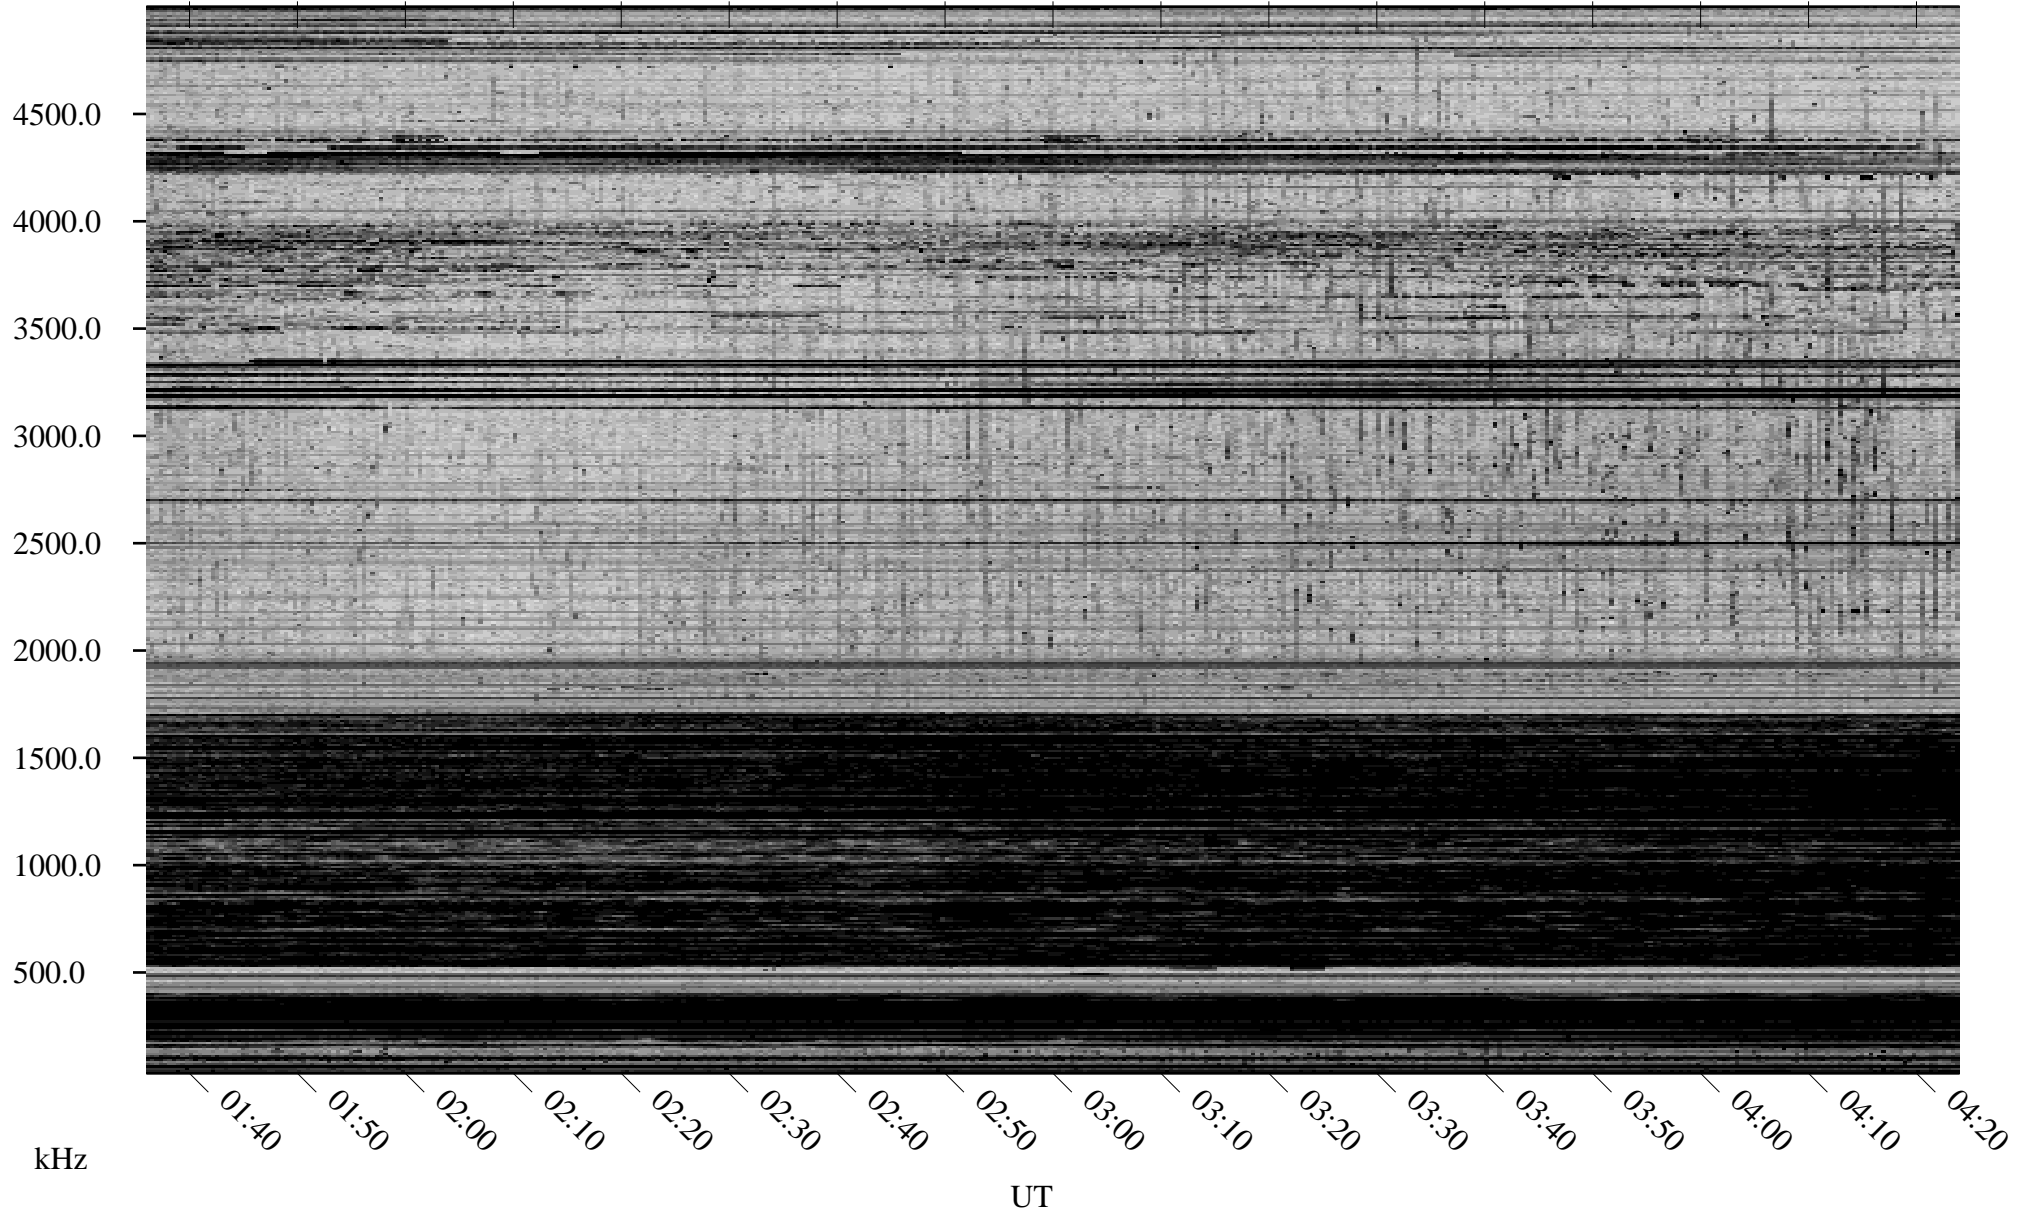

10/31/2007 Churchill, Manitoba

Linear Scale Black = 161 White = 15

ch07304l.r00SUm max_12

Page 1

10/31/2007 Churchill, Manitoba

Linear Scale Black = 161 White = 15

ch07304l.r00SUm max_12

Page 2

11/01/2007 Churchill, Manitoba

Linear Scale Black = 161 White = 15

ch07304l.r00SUm max_12

Page 3

11/01/2007 Churchill, Manitoba

Linear Scale Black = 161 White = 15

ch07304l.r00SUm max_12

Page 4

11/01/2007 Churchill, Manitoba

Linear Scale Black = 161 White = 15

ch07304l.r00SUm max_12

Page 5

11/01/2007 Churchill, Manitoba

Linear Scale Black = 161 White = 15

ch07304l.r00SUm max_12

Page 6

11/01/2007 Churchill, Manitoba

Linear Scale Black = 161 White = 15

ch07304l.r00SUm max_12

Page 7

11/01/2007 Churchill, Manitoba

Linear Scale Black = 161 White = 15

ch07304l.r00SUm max_12