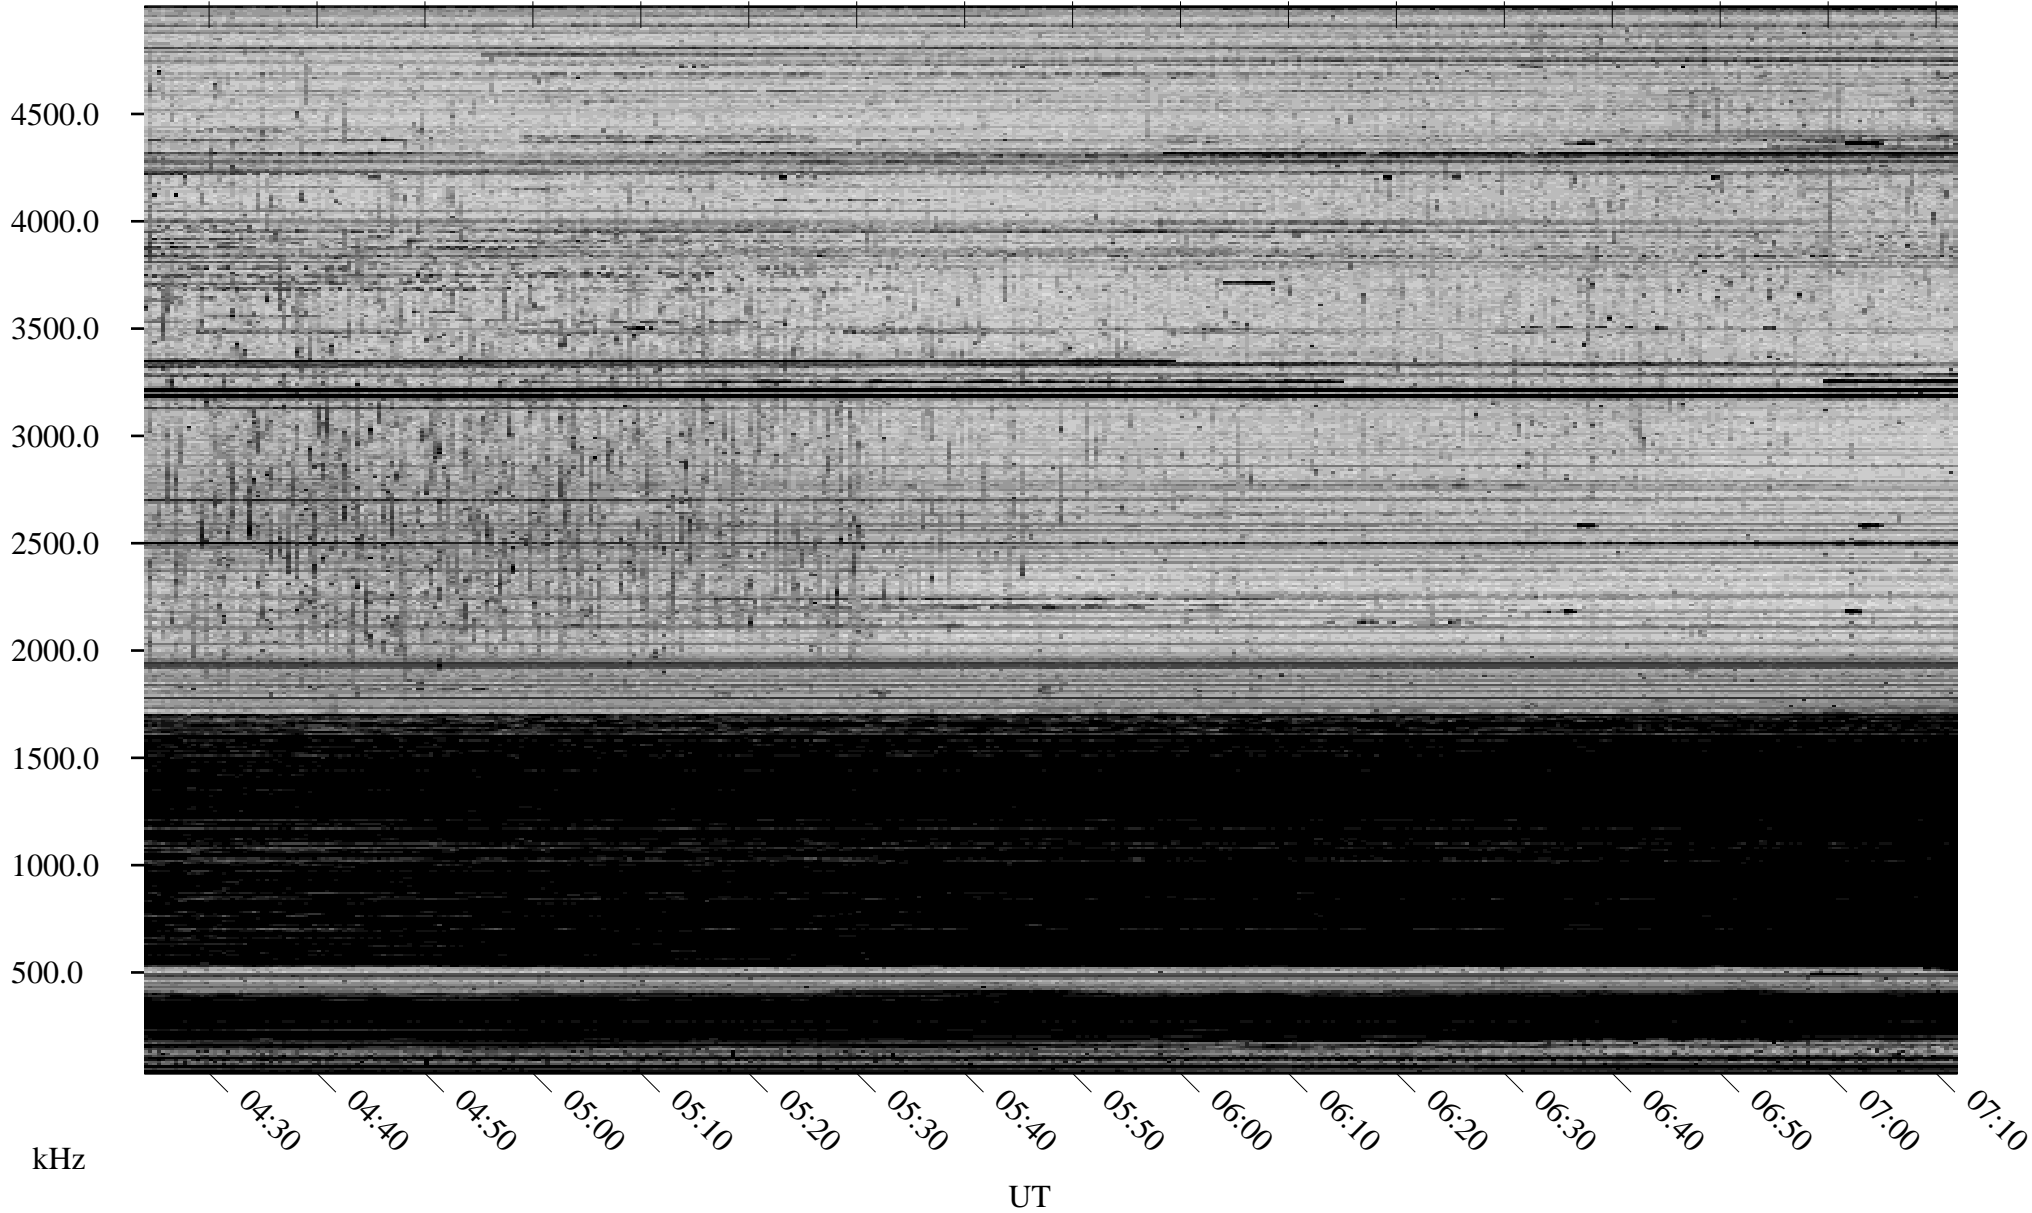

10/31/2007 Churchill, Manitoba

Linear Scale Black = 161 White = 15

ch07304l.r00SUm max_12

Page 1

10/31/2007 Churchill, Manitoba

Linear Scale Black = 161 White = 15

ch07304l.r00SUm max_12

Page 2

11/01/2007 Churchill, Manitoba

Linear Scale Black = 161 White = 15

ch07304l.r00SUm max_12

Page 3

11/01/2007 Churchill, Manitoba

Linear Scale Black = 161 White = 15

ch07304l.r00SUm max_12

Page 4

11/01/2007 Churchill, Manitoba

Linear Scale Black = 161 White = 15

ch07304l.r00SUm max_12

Page 5

11/01/2007 Churchill, Manitoba

Linear Scale Black = 161 White = 15

ch07304l.r00SUm max_12

Page 6

11/01/2007 Churchill, Manitoba

Linear Scale Black = 161 White = 15

ch07304l.r00SUm max_12

Page 7

11/01/2007 Churchill, Manitoba

Linear Scale Black = 161 White = 15

ch07304l.r00SUm max_12