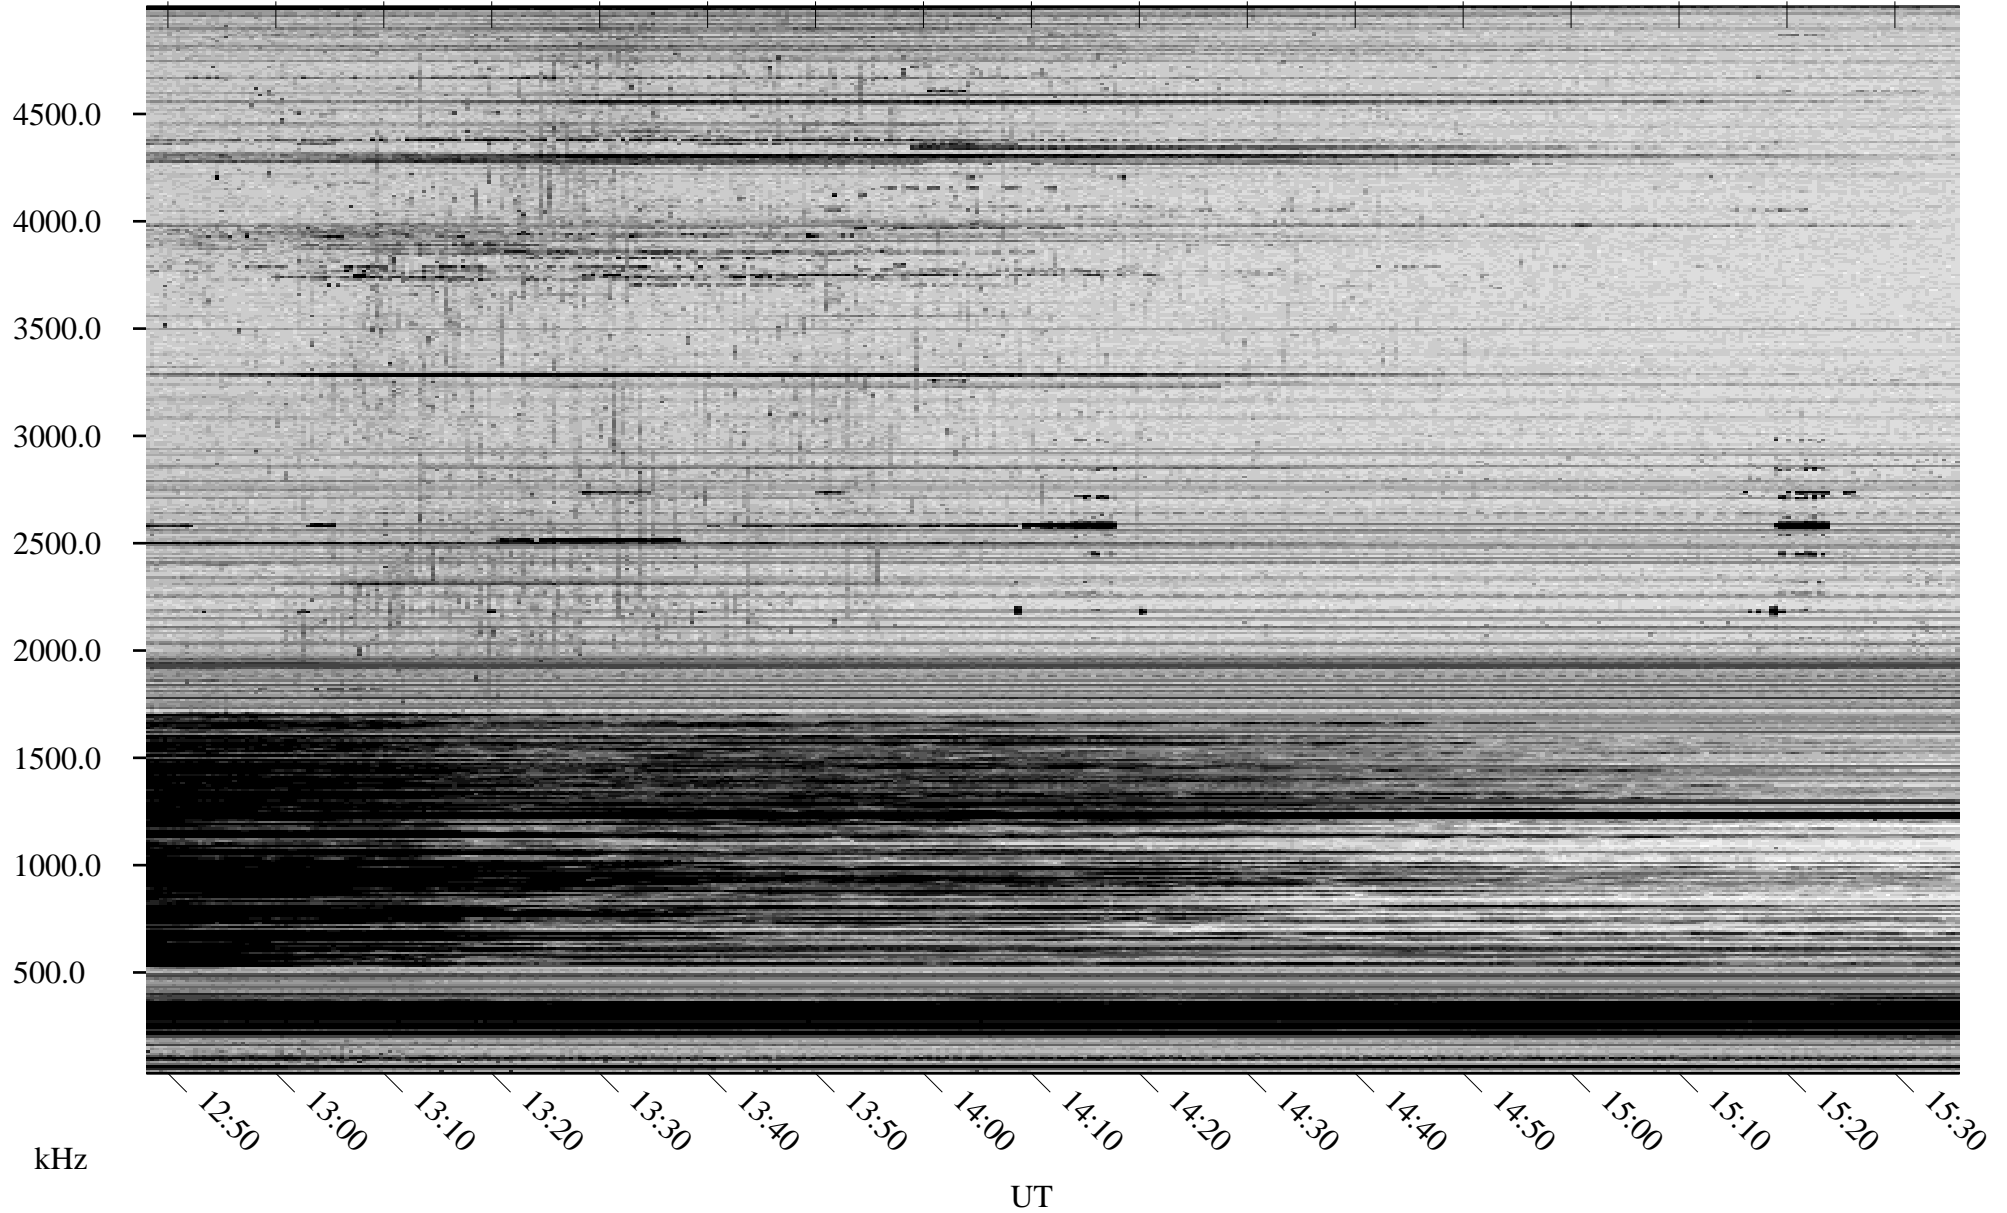

10/31/2007 Churchill, Manitoba

Linear Scale Black = 161 White = 15

ch07304l.r00SUm max_12

Page 1

10/31/2007 Churchill, Manitoba

Linear Scale Black = 161 White = 15

ch07304l.r00SUm max_12

Page 2

11/01/2007 Churchill, Manitoba

Linear Scale Black = 161 White = 15

ch07304l.r00SUm max_12

Page 3

11/01/2007 Churchill, Manitoba

Linear Scale Black = 161 White = 15

ch07304l.r00SUm max_12

Page 4

11/01/2007 Churchill, Manitoba

Linear Scale Black = 161 White = 15

ch07304l.r00SUm max_12

Page 5

11/01/2007 Churchill, Manitoba

Linear Scale Black = 161 White = 15

ch07304l.r00SUm max_12

Page 6

11/01/2007 Churchill, Manitoba

Linear Scale Black = 161 White = 15

ch07304l.r00SUm max_12

Page 7

11/01/2007 Churchill, Manitoba

Linear Scale Black = 161 White = 15

ch07304l.r00SUm max_12