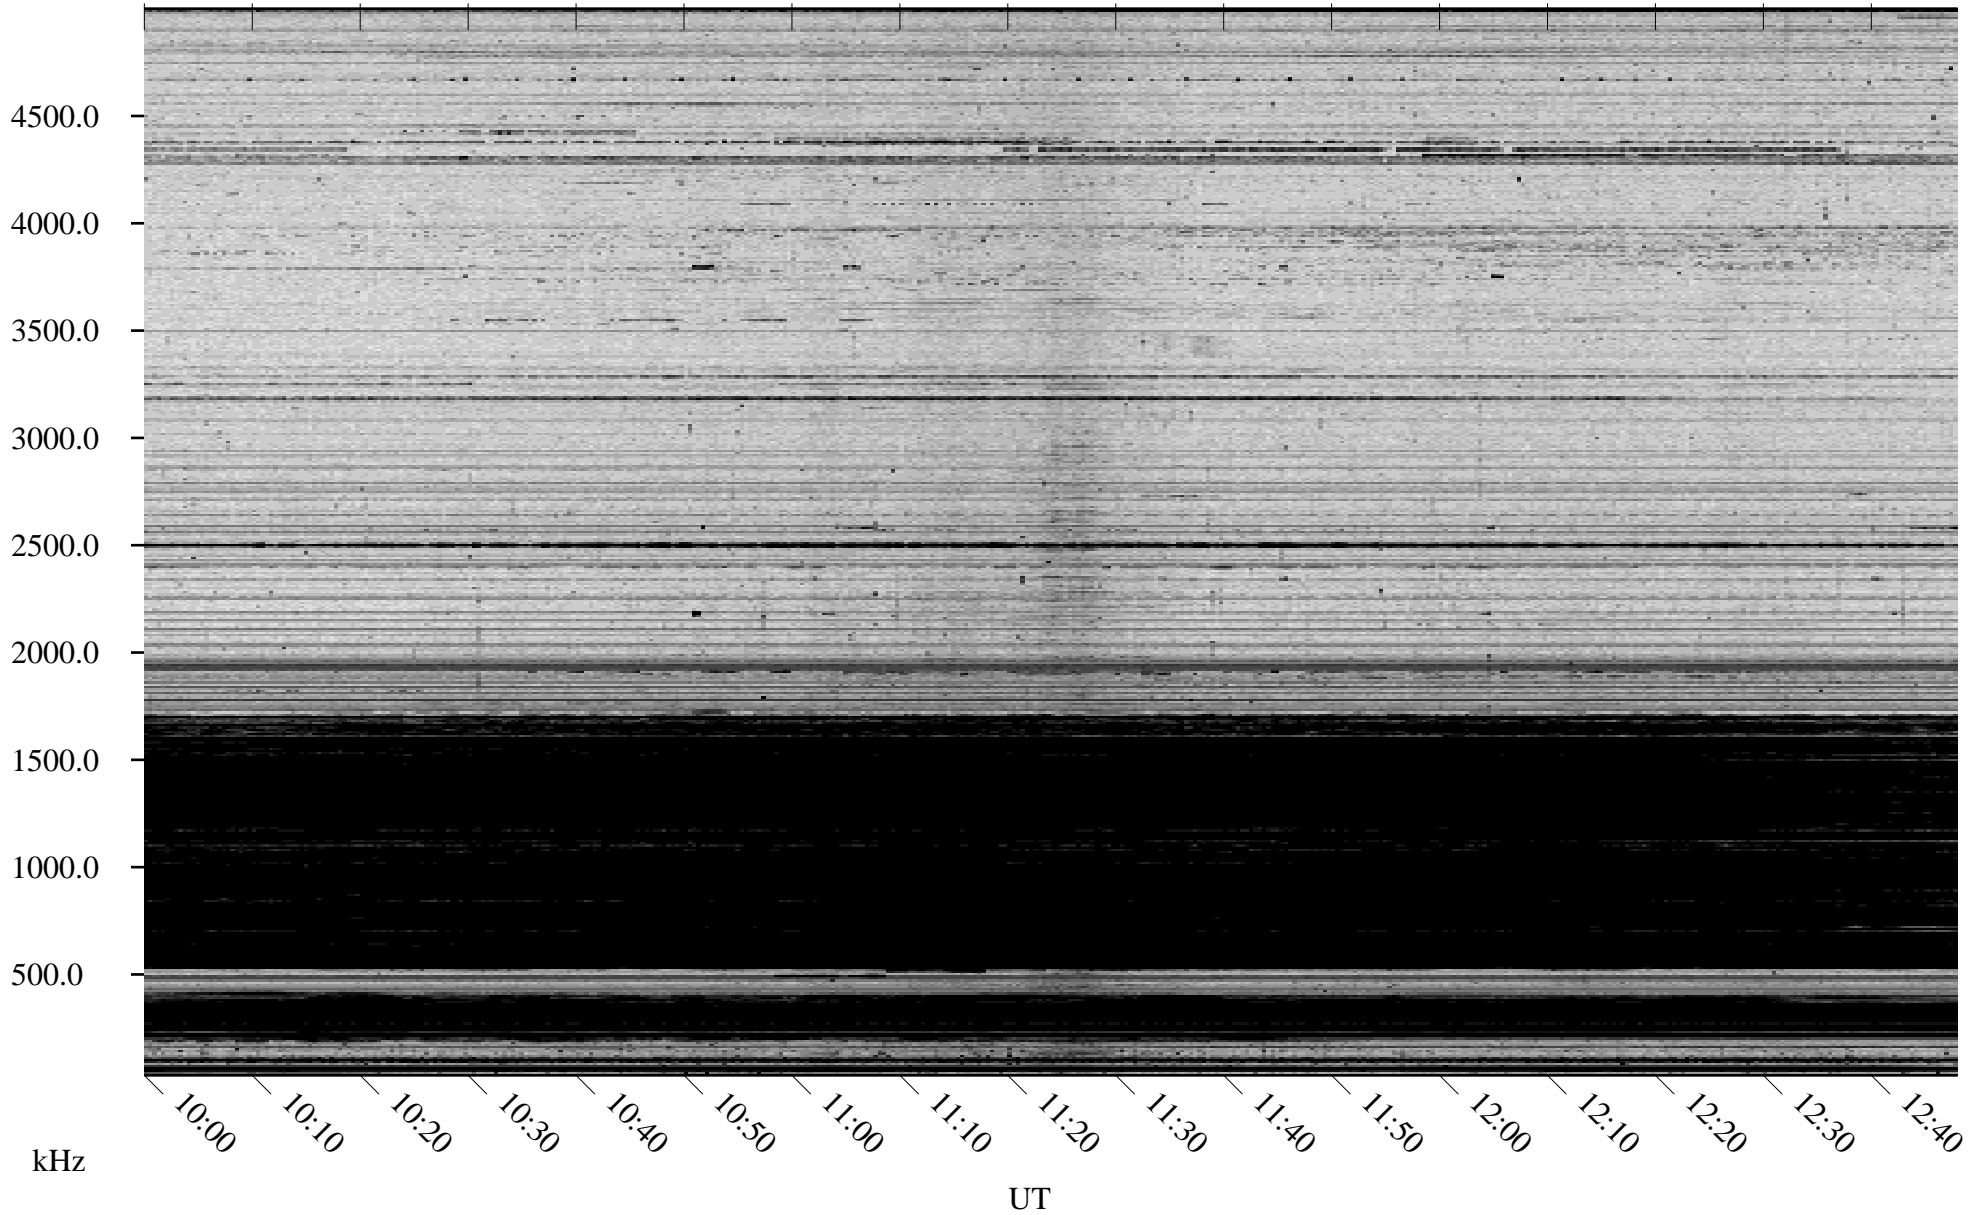

10/31/2007 Churchill, Manitoba

Linear Scale Black = 161 White = 15

ch07304l.r00SUm max_12

Page 1

10/31/2007 Churchill, Manitoba

Linear Scale Black = 161 White = 15

ch07304l.r00SUm max_12

Page 2

11/01/2007 Churchill, Manitoba

Linear Scale Black = 161 White = 15

ch07304l.r00SUm max_12

Page 3

11/01/2007 Churchill, Manitoba

Linear Scale Black = 161 White = 15

ch07304l.r00SUm max_12

Page 4

11/01/2007 Churchill, Manitoba

Linear Scale Black = 161 White = 15

ch07304l.r00SUm max_12

Page 5

11/01/2007 Churchill, Manitoba

Linear Scale Black = 161 White = 15

ch07304l.r00SUm max_12

Page 6

11/01/2007 Churchill, Manitoba

Linear Scale Black = 161 White = 15

ch07304l.r00SUm max_12

Page 7

11/01/2007 Churchill, Manitoba

Linear Scale Black = 161 White = 15

ch07304l.r00SUm max_12