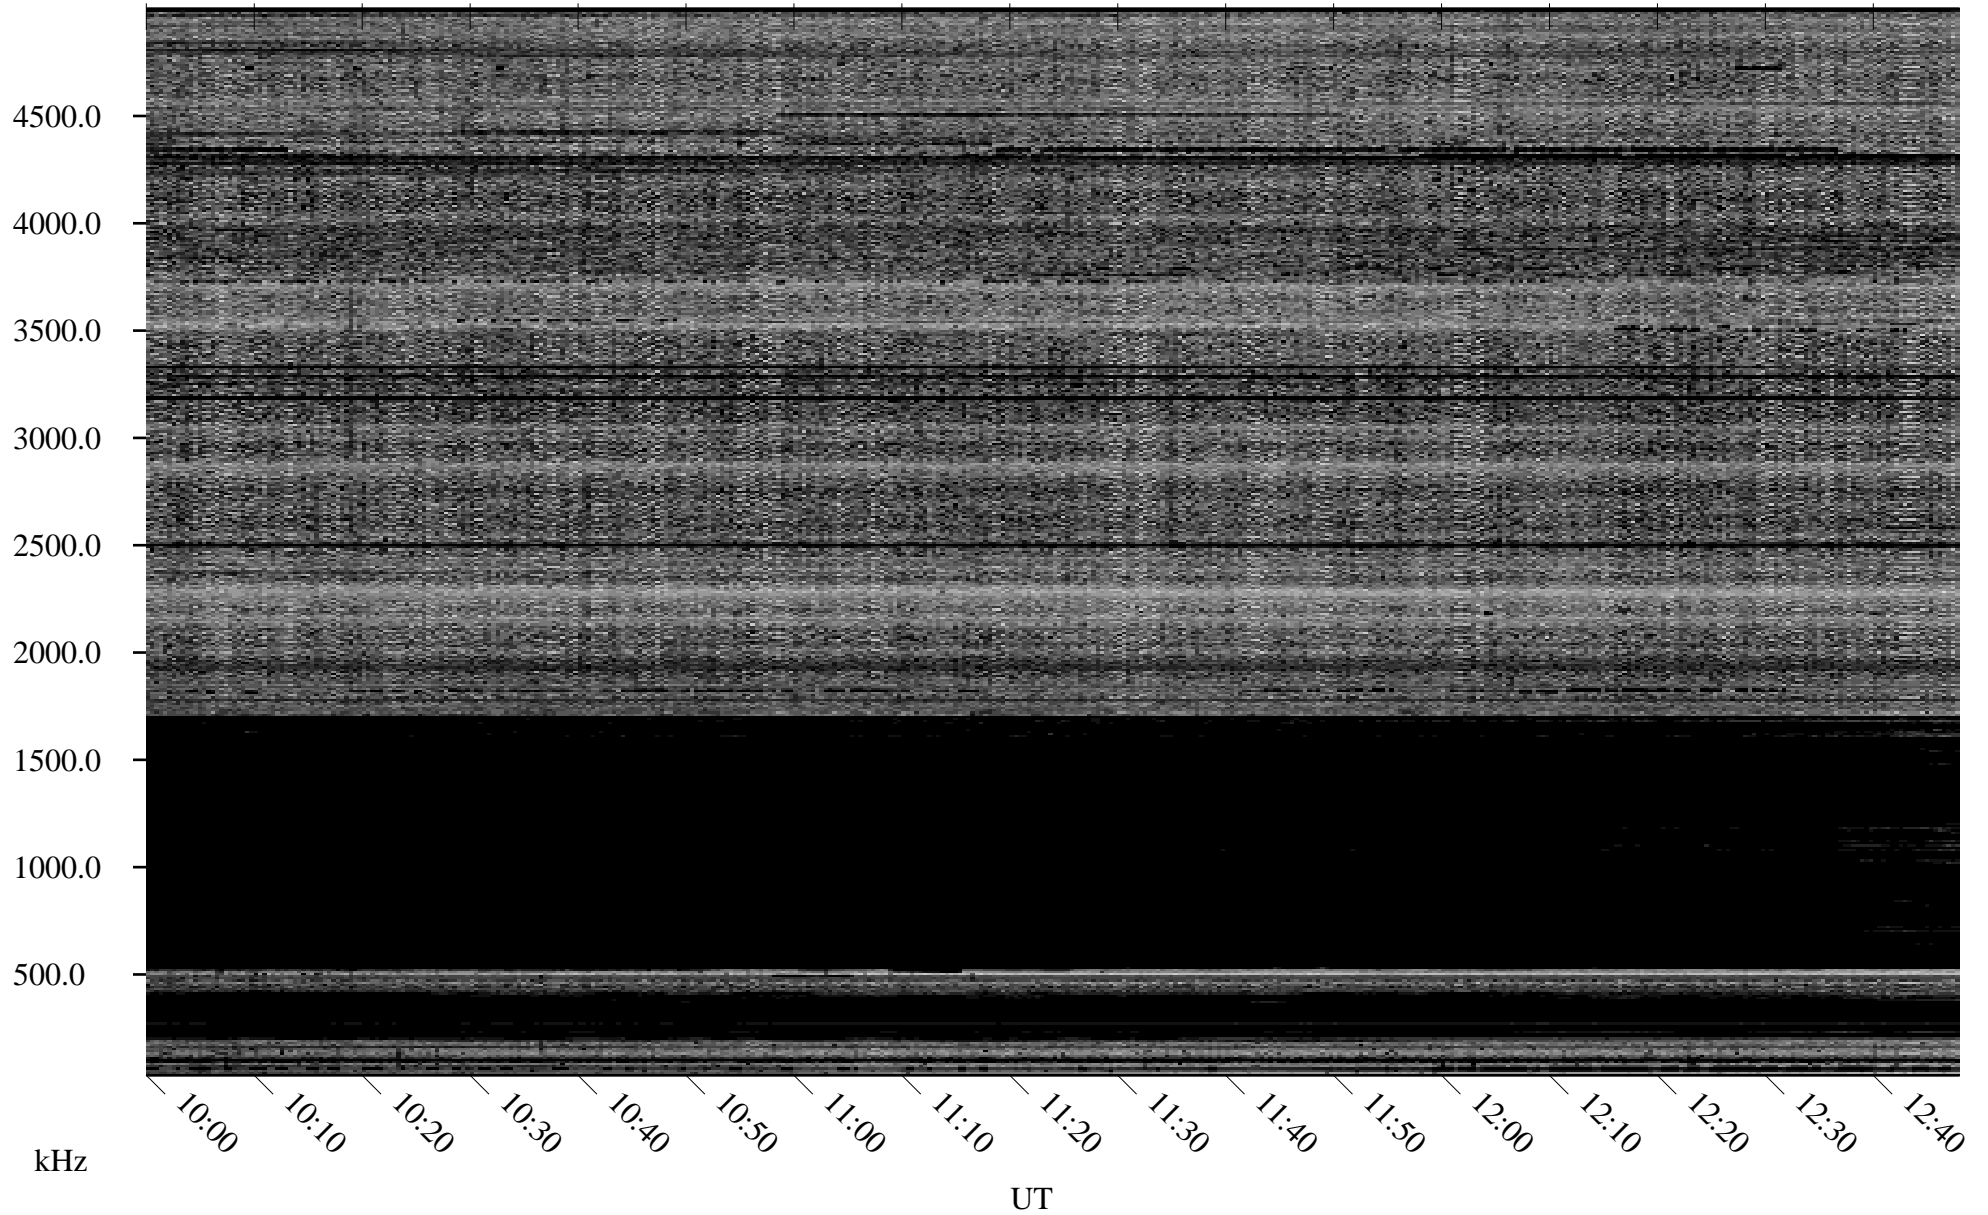

11/02/2007 Churchill, Manitoba

Linear Scale Black = 161 White = 15

ch07306l.r00SUm max_12

Page 1

11/02/2007 Churchill, Manitoba

Linear Scale Black = 161 White = 15

ch07306l.r00SUm max_12

Page 2

11/03/2007 Churchill, Manitoba

Linear Scale Black = 161 White = 15

ch07306l.r00SUm max_12

Page 3

11/03/2007 Churchill, Manitoba

Linear Scale Black = 161 White = 15

ch07306l.r00SUm max_12

Page 4

11/03/2007 Churchill, Manitoba

Linear Scale Black = 161 White = 15

ch07306l.r00SUm max_12

11/03/2007 Churchill, Manitoba

Linear Scale Black = 161 White = 15

ch07306l.r00SUm max_12

Page 6

11/03/2007 Churchill, Manitoba

Linear Scale Black = 161 White = 15

ch07306l.r00SUm max_12

Page 7

11/03/2007 Churchill, Manitoba

Linear Scale Black = 161 White = 15

ch07306l.r00SUm max_12

Page 8