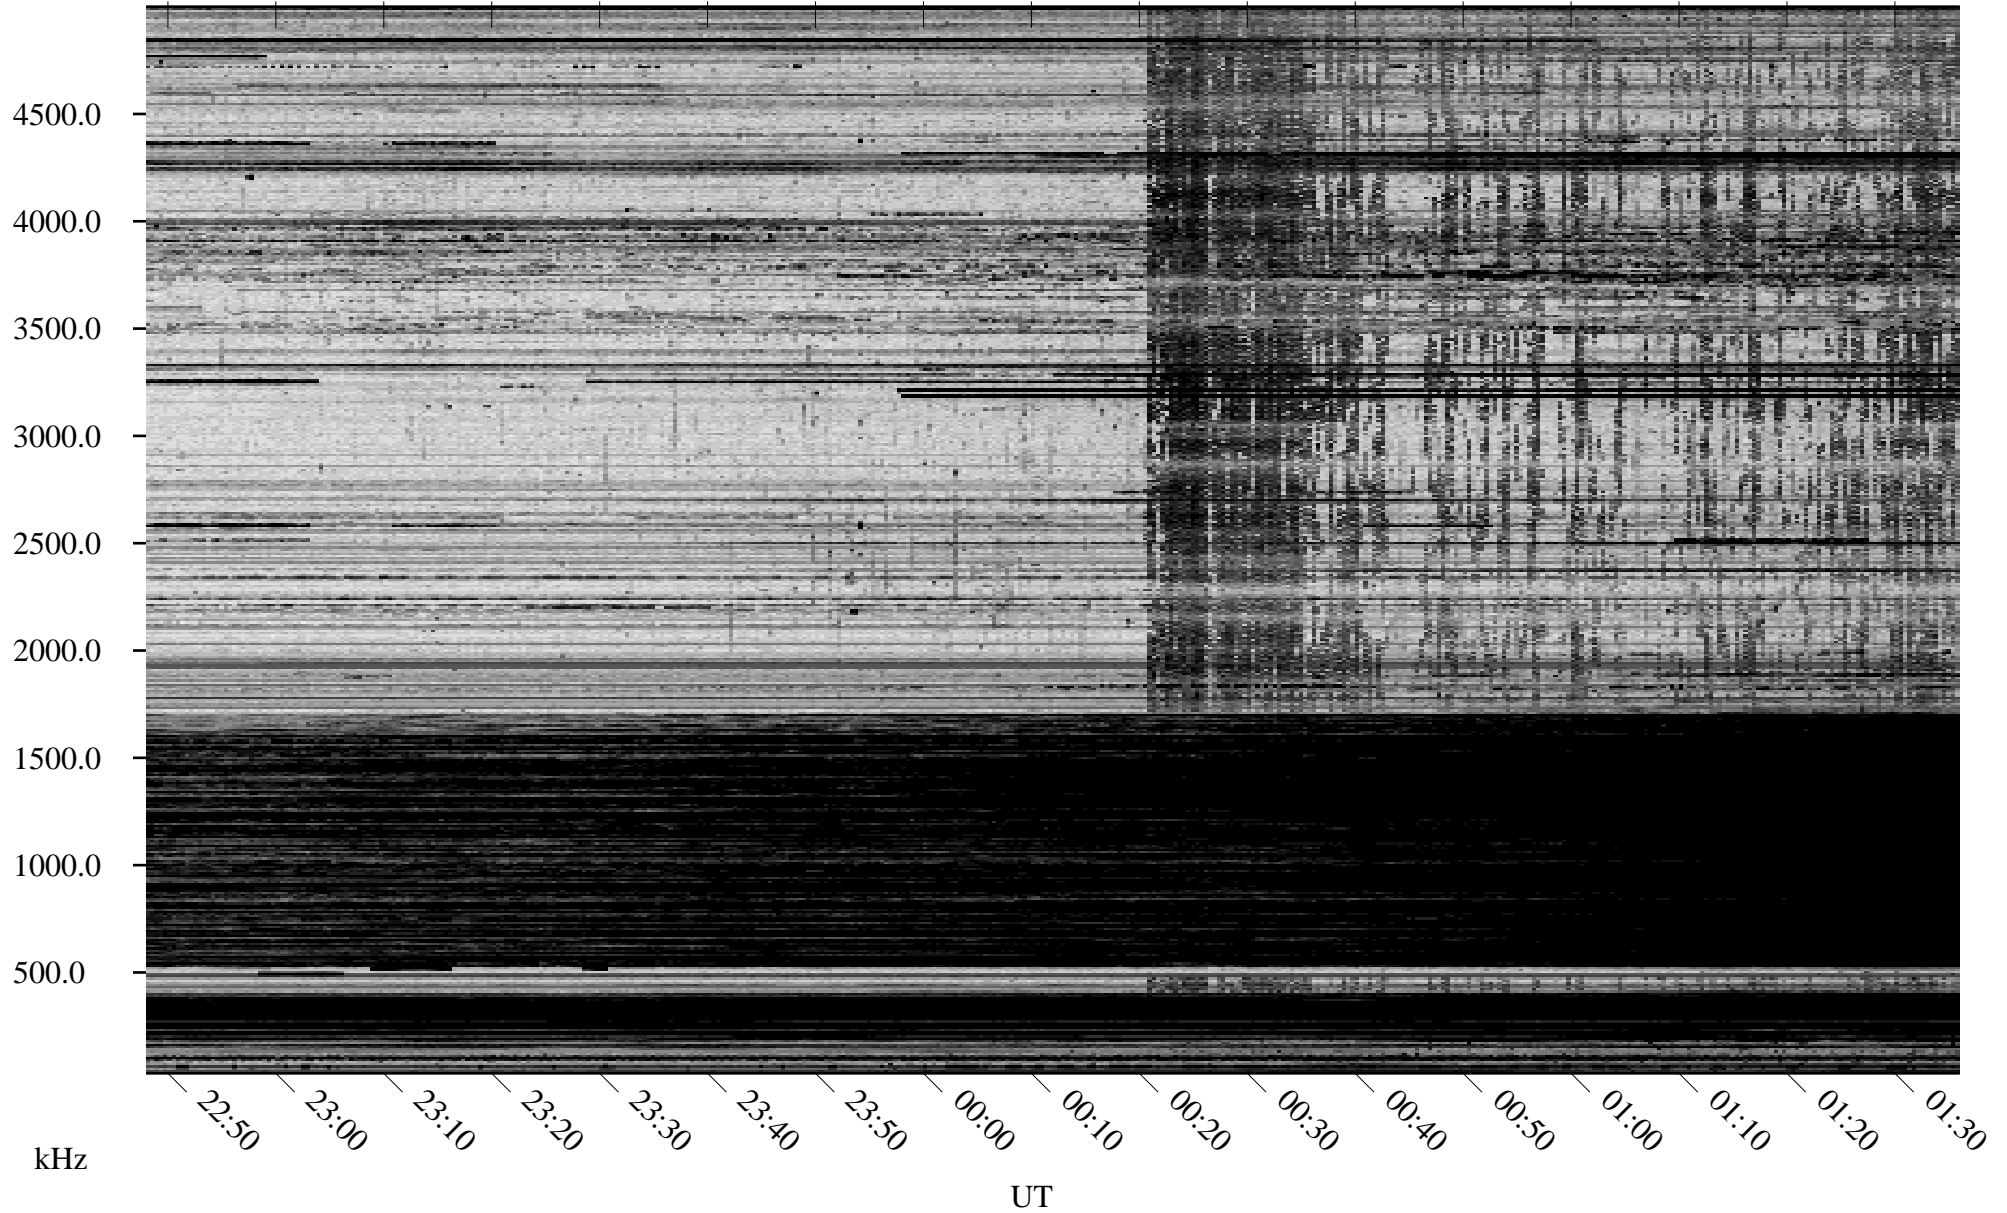

11/02/2007 Churchill, Manitoba

Linear Scale Black = 161 White = 15

ch07306l.r00SUm max_12

Page 1

11/02/2007 Churchill, Manitoba

Linear Scale Black = 161 White = 15

ch07306l.r00SUm max_12

Page 2

11/03/2007 Churchill, Manitoba

Linear Scale Black = 161 White = 15

ch07306l.r00SUm max_12

Page 3

11/03/2007 Churchill, Manitoba

Linear Scale Black = 161 White = 15

ch07306l.r00SUm max_12

Page 4

11/03/2007 Churchill, Manitoba

Linear Scale Black = 161 White = 15

ch07306l.r00SUm max_12

11/03/2007 Churchill, Manitoba

Linear Scale Black = 161 White = 15

ch07306l.r00SUm max_12

Page 6

11/03/2007 Churchill, Manitoba

Linear Scale Black = 161 White = 15

ch07306l.r00SUm max_12

Page 7

11/03/2007 Churchill, Manitoba

Linear Scale Black = 161 White = 15

ch07306l.r00SUm max_12

Page 8