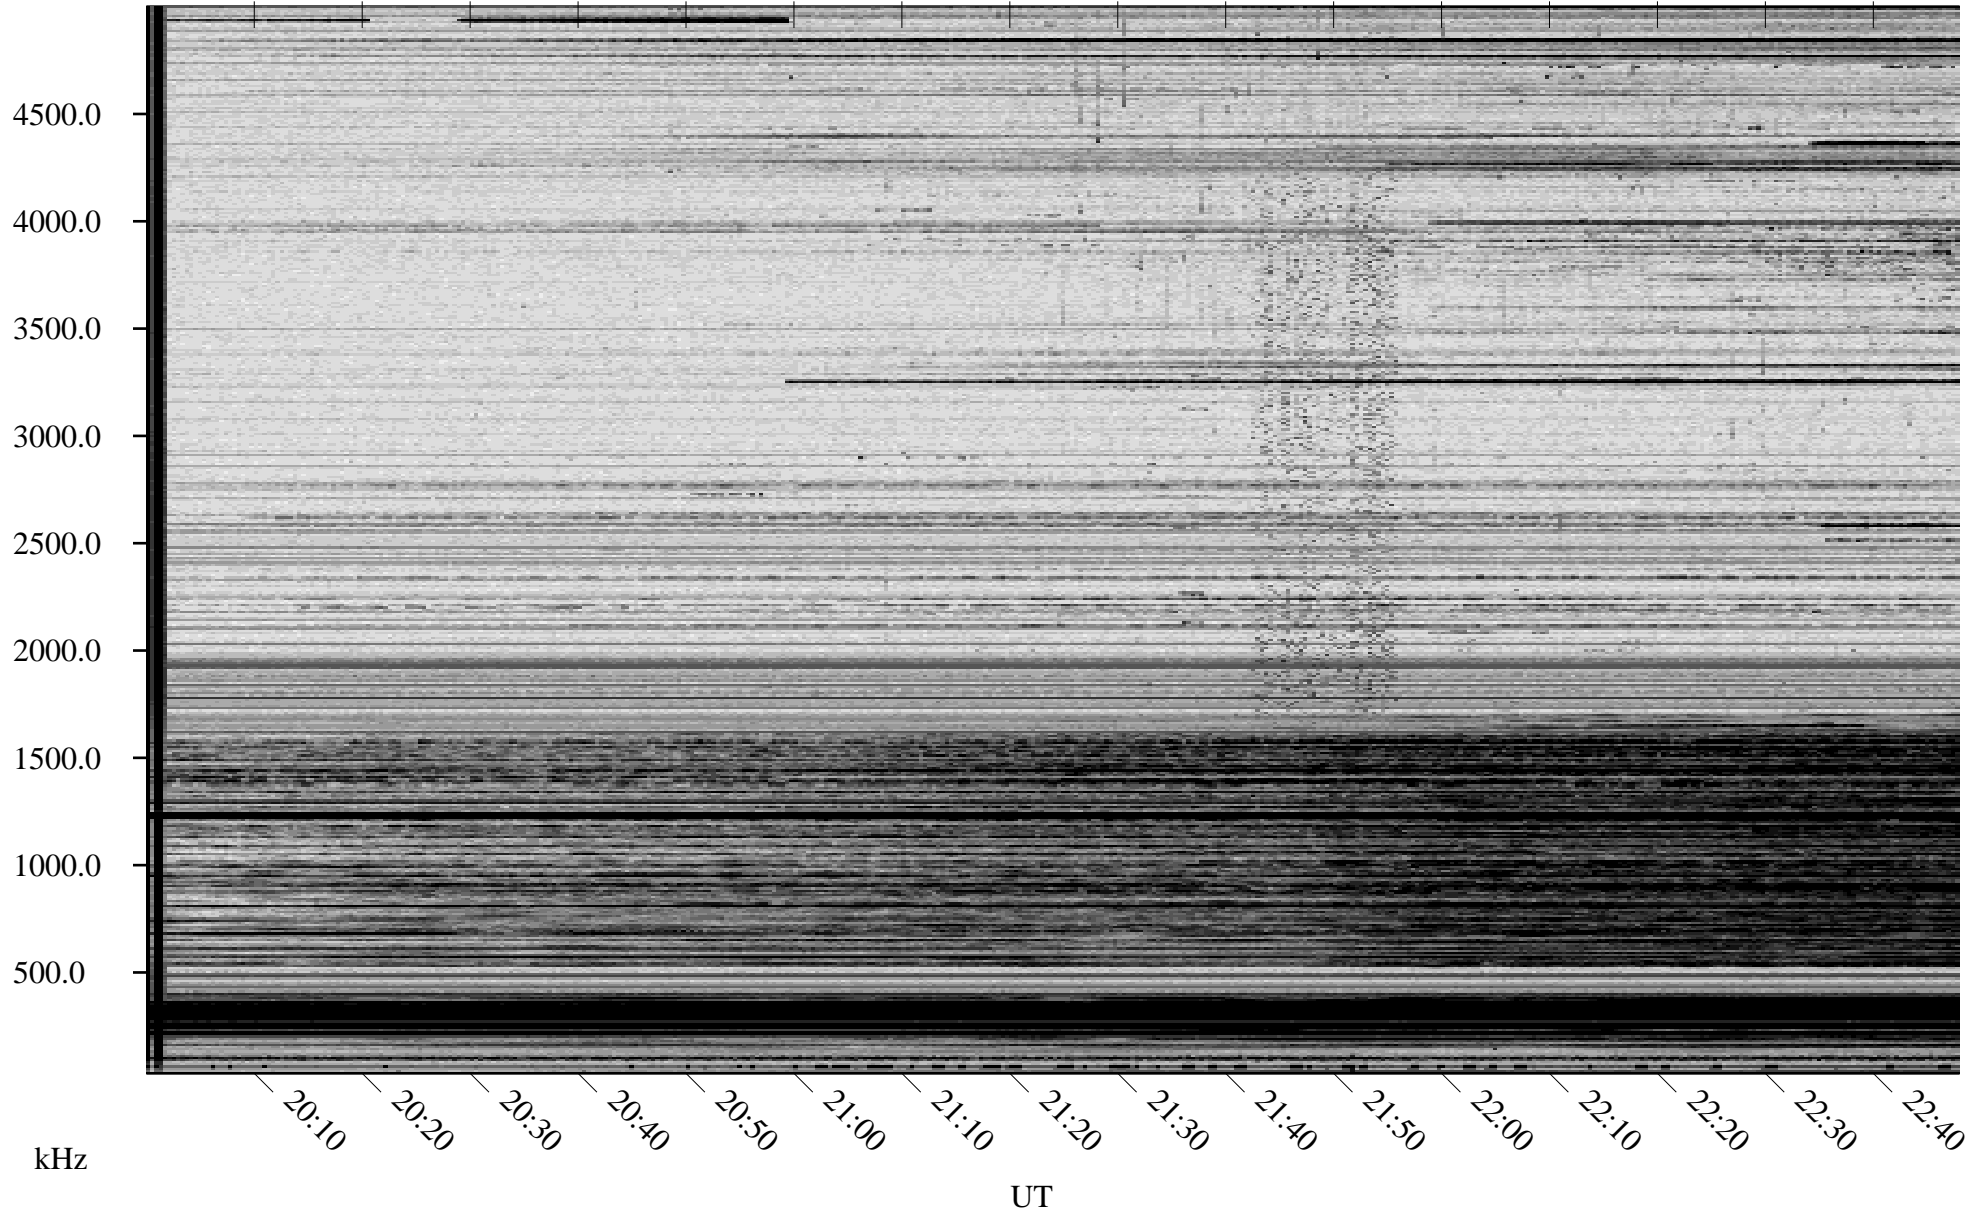

11/02/2007 Churchill, Manitoba

Linear Scale Black = 161 White = 15

ch07306l.r00SUm max_12

Page 1

11/02/2007 Churchill, Manitoba

Linear Scale Black = 161 White = 15

ch07306l.r00SUm max_12

Page 2

11/03/2007 Churchill, Manitoba

Linear Scale Black = 161 White = 15

ch07306l.r00SUm max_12

Page 3

11/03/2007 Churchill, Manitoba

Linear Scale Black = 161 White = 15

ch07306l.r00SUm max_12

Page 4

11/03/2007 Churchill, Manitoba

Linear Scale Black = 161 White = 15

ch07306l.r00SUm max_12

11/03/2007 Churchill, Manitoba

Linear Scale Black = 161 White = 15

ch07306l.r00SUm max_12

Page 6

11/03/2007 Churchill, Manitoba

Linear Scale Black = 161 White = 15

ch07306l.r00SUm max_12

Page 7

11/03/2007 Churchill, Manitoba

Linear Scale Black = 161 White = 15

ch07306l.r00SUm max_12

Page 8