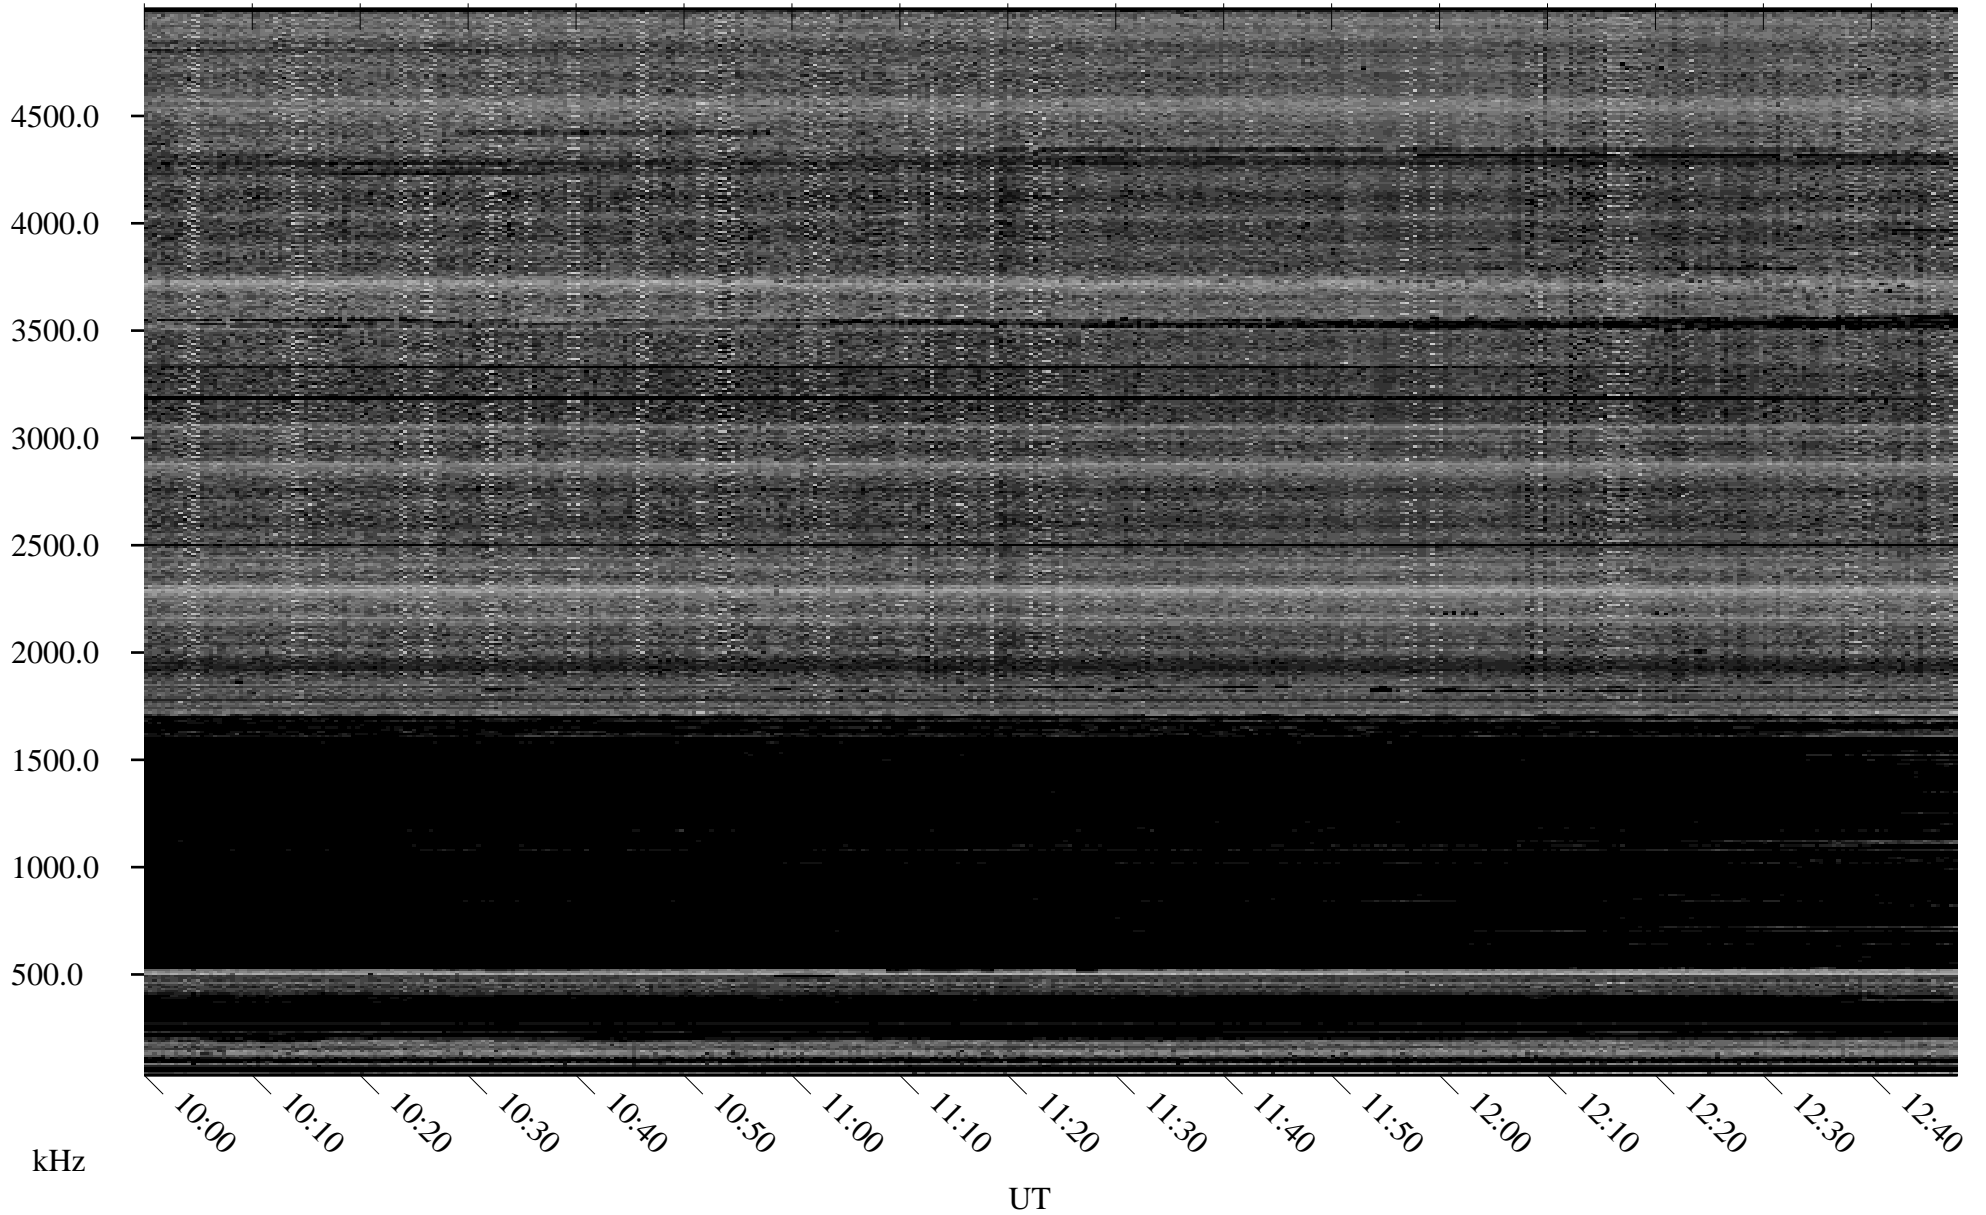

11/04/2007 Churchill, Manitoba

Linear Scale Black = 161 White = 15

ch07307l.r00SUm max_12

Page 3

11/04/2007 Churchill, Manitoba

Linear Scale Black = 161 White = 15

ch07307l.r00SUm max_12

Page 4

11/04/2007 Churchill, Manitoba

Linear Scale Black = 161 White = 15

ch073071.r00SUm max_12

Page 5

11/04/2007 Churchill, Manitoba

Linear Scale Black = 161 White = 15

ch07307l.r00SUm max_12

Page 6

11/04/2007 Churchill, Manitoba

Linear Scale Black = 161 White = 15

ch073071.r00SUm max_12

Page 7

11/04/2007 Churchill, Manitoba

Linear Scale Black = 161 White = 15

ch07307l.r00SUm max_12