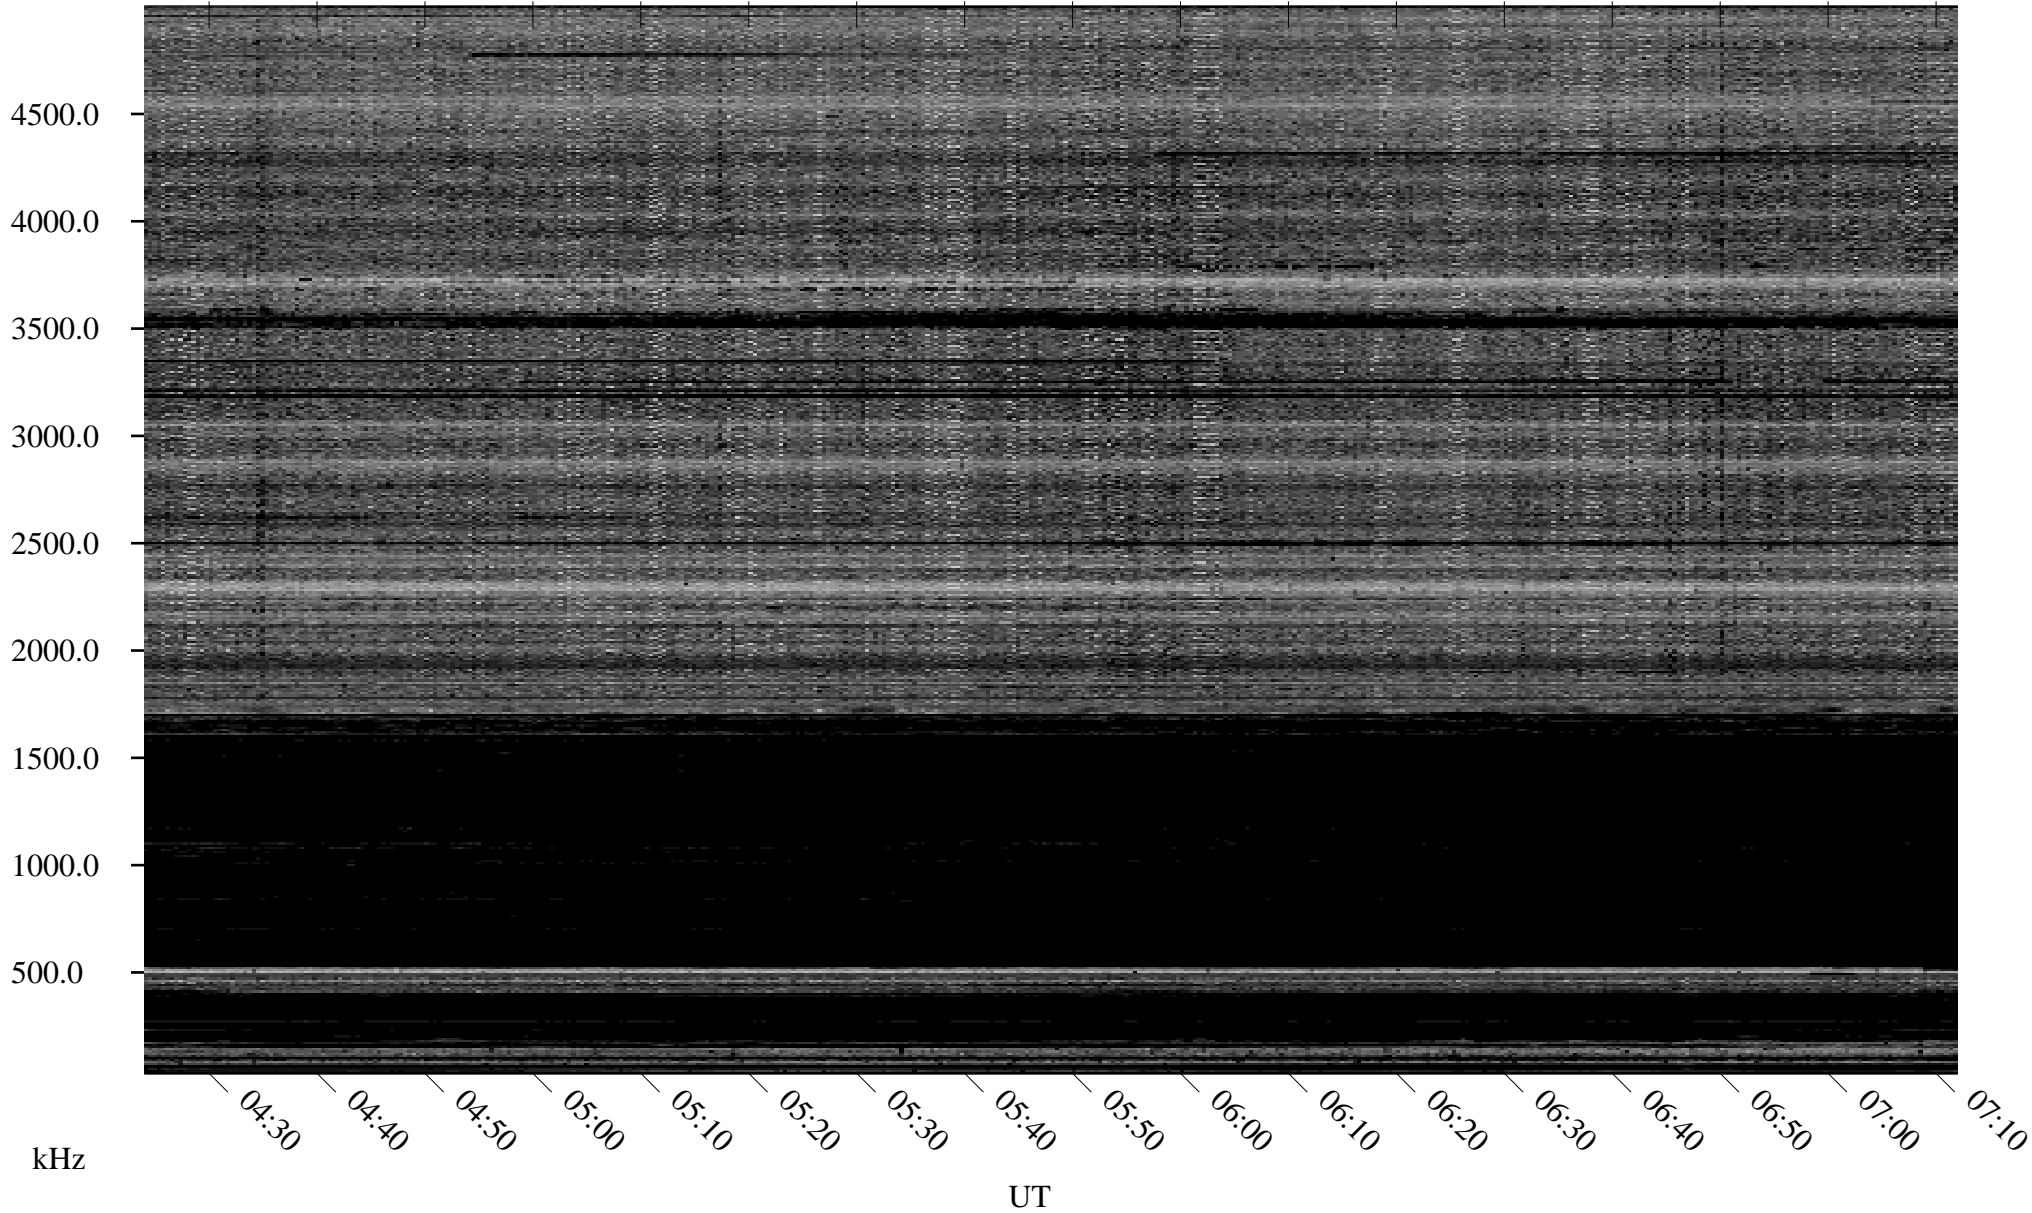

11/03/2007 Churchill, Manitoba

Linear Scale Black = 161 White = 15

ch07307l.r00SUm max_12

Page 1

11/03/2007 Churchill, Manitoba

Linear Scale Black = 161 White = 15

ch073071.r00SUm max_12

Page 2

11/04/2007 Churchill, Manitoba

Linear Scale Black = 161 White = 15

ch07307l.r00SUm max_12

Page 3

11/04/2007 Churchill, Manitoba

Linear Scale Black = 161 White = 15

ch07307l.r00SUm max_12

Page 4

11/04/2007 Churchill, Manitoba

Linear Scale Black = 161 White = 15

ch073071.r00SUm max_12

Page 5

11/04/2007 Churchill, Manitoba

Linear Scale Black = 161 White = 15

ch07307l.r00SUm max_12

Page 6

11/04/2007 Churchill, Manitoba

Linear Scale Black = 161 White = 15

ch073071.r00SUm max_12

Page 7

11/04/2007 Churchill, Manitoba

Linear Scale Black = 161 White = 15

ch07307l.r00SUm max_12