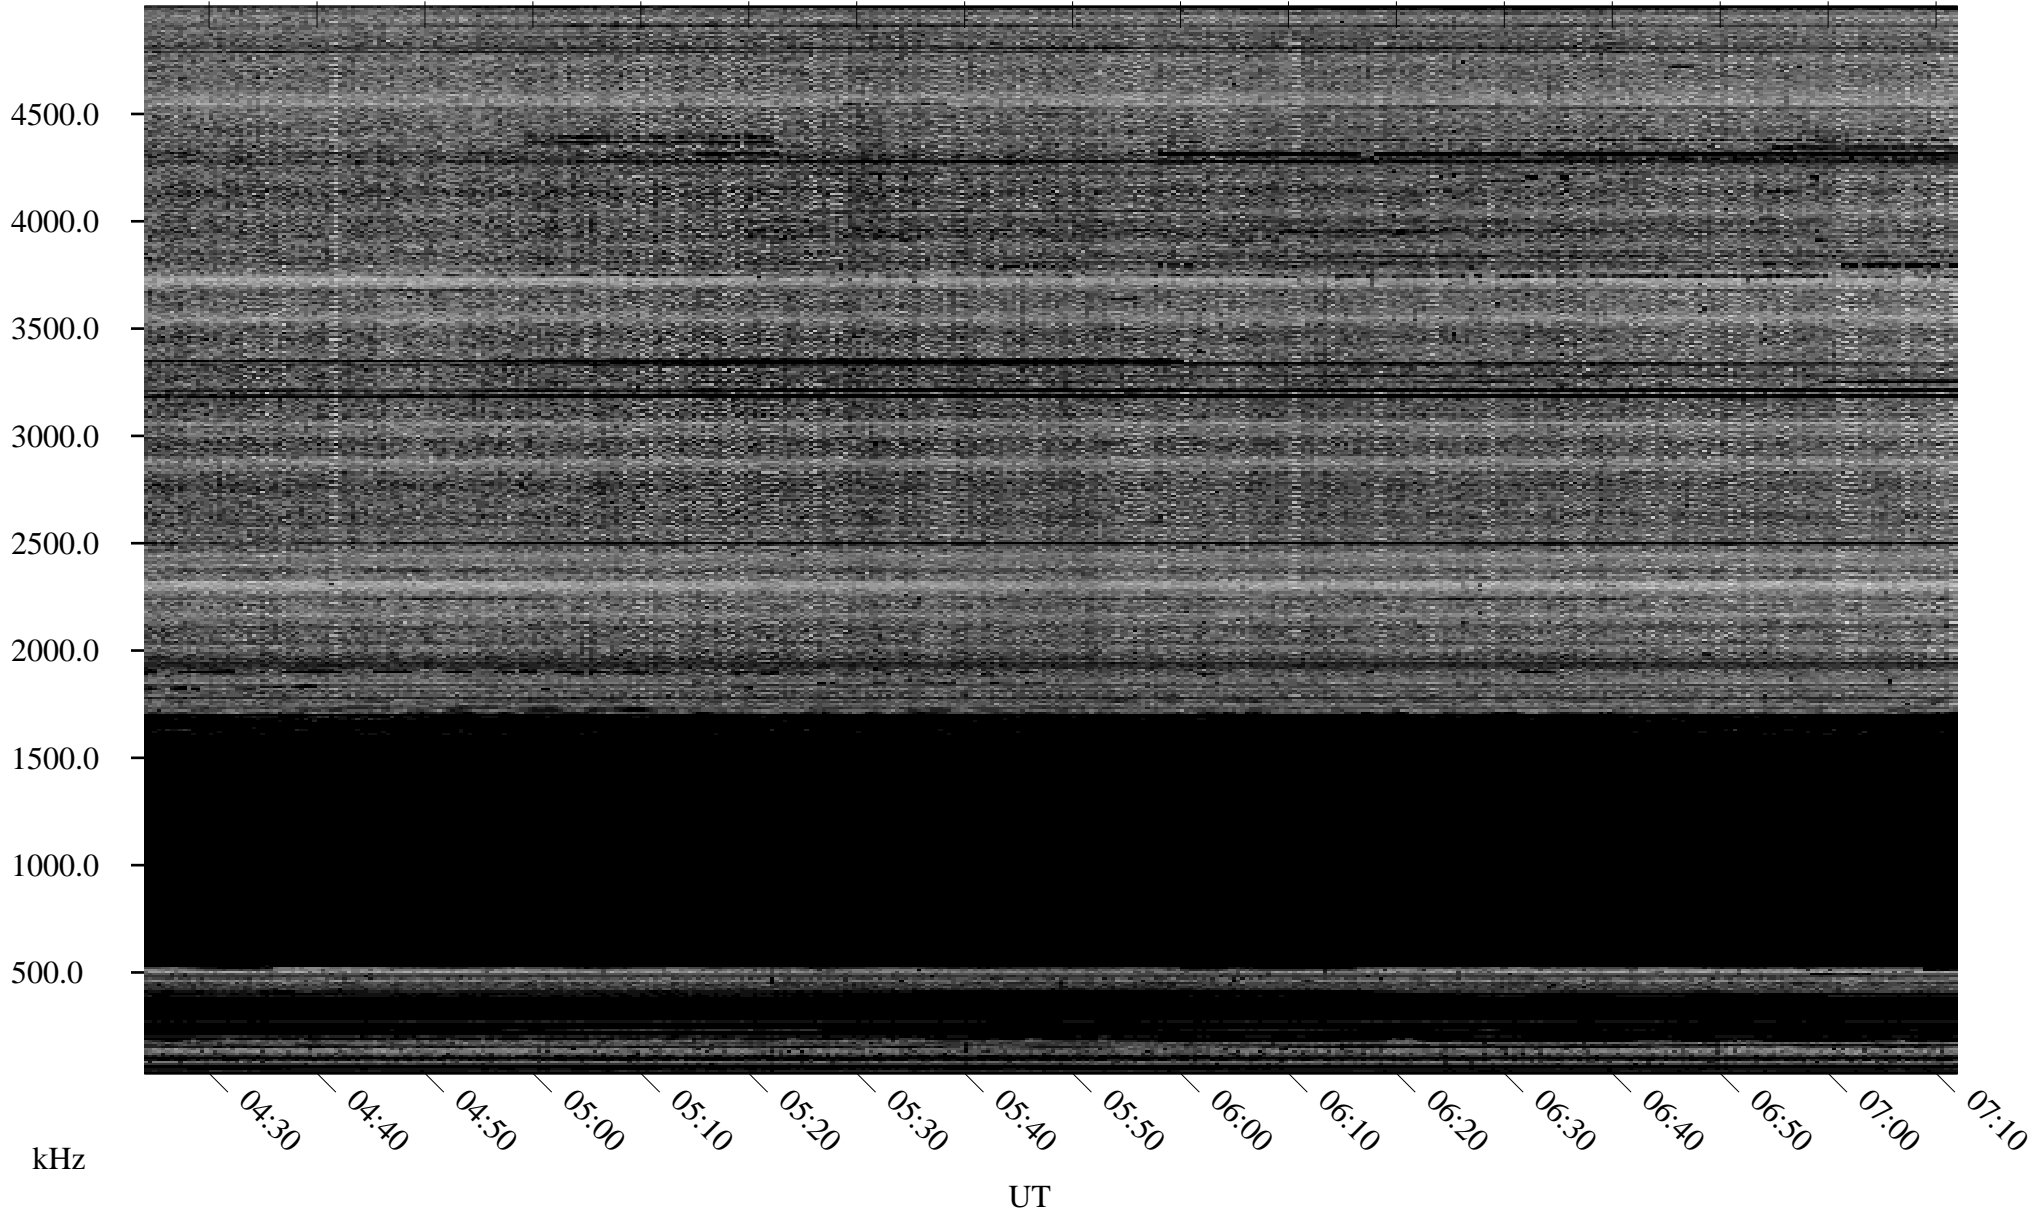

11/04/2007 Churchill, Manitoba

Linear Scale Black = 161 White = 15

ch07308l.r00SUm max_12

Page 1

11/04/2007 Churchill, Manitoba

Linear Scale Black = 161 White = 15

ch07308l.r00SUm max_12

Page 2

11/05/2007 Churchill, Manitoba

Linear Scale Black = 161 White = 15

ch07308l.r00SUm max_12

Page 3

11/05/2007 Churchill, Manitoba

Linear Scale Black = 161 White = 15

ch07308l.r00SUm max_12

Page 4

11/05/2007 Churchill, Manitoba

Linear Scale Black = 161 White = 15

ch07308l.r00SUm max_12

Page 5

11/05/2007 Churchill, Manitoba

Linear Scale Black = 161 White = 15

ch07308l.r00SUm max_12

Page 6

11/05/2007 Churchill, Manitoba

Linear Scale Black = 161 White = 15

ch07308l.r00SUm max_12

Page 7

11/05/2007 Churchill, Manitoba

Linear Scale Black = 161 White = 15

ch07308l.r00SUm max_12