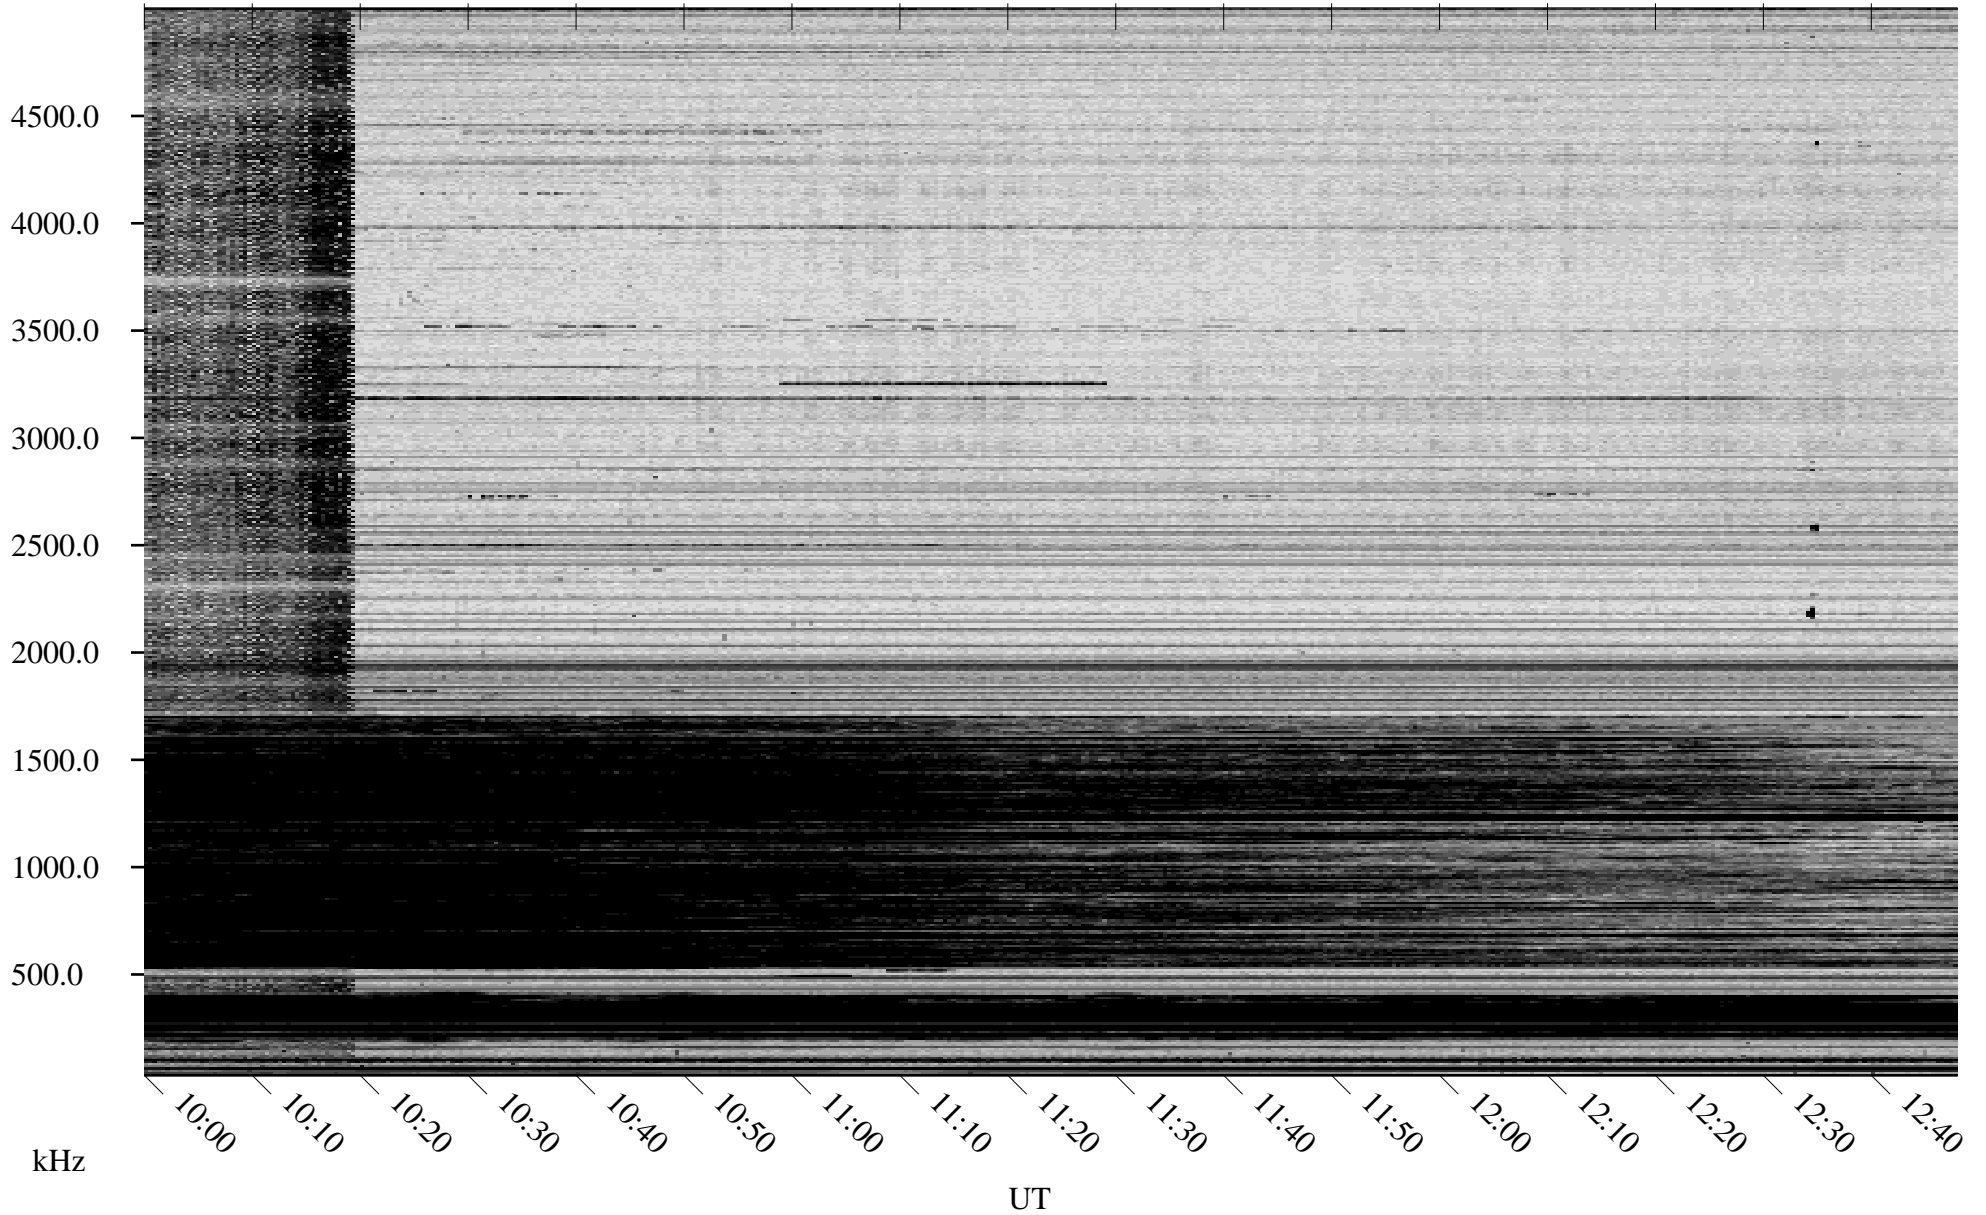

11/04/2007 Churchill, Manitoba

Linear Scale Black = 161 White = 15

ch07308l.r00SUm max_12

Page 1

11/04/2007 Churchill, Manitoba

Linear Scale Black = 161 White = 15

ch07308l.r00SUm max_12

Page 2

11/05/2007 Churchill, Manitoba

Linear Scale Black = 161 White = 15

ch07308l.r00SUm max_12

Page 3

11/05/2007 Churchill, Manitoba

Linear Scale Black = 161 White = 15

ch07308l.r00SUm max_12

Page 4

11/05/2007 Churchill, Manitoba

Linear Scale Black = 161 White = 15

ch07308l.r00SUm max_12

Page 5

11/05/2007 Churchill, Manitoba

Linear Scale Black = 161 White = 15

ch07308l.r00SUm max_12

Page 6

11/05/2007 Churchill, Manitoba

Linear Scale Black = 161 White = 15

ch07308l.r00SUm max_12

Page 7

11/05/2007 Churchill, Manitoba

Linear Scale Black = 161 White = 15

ch07308l.r00SUm max_12