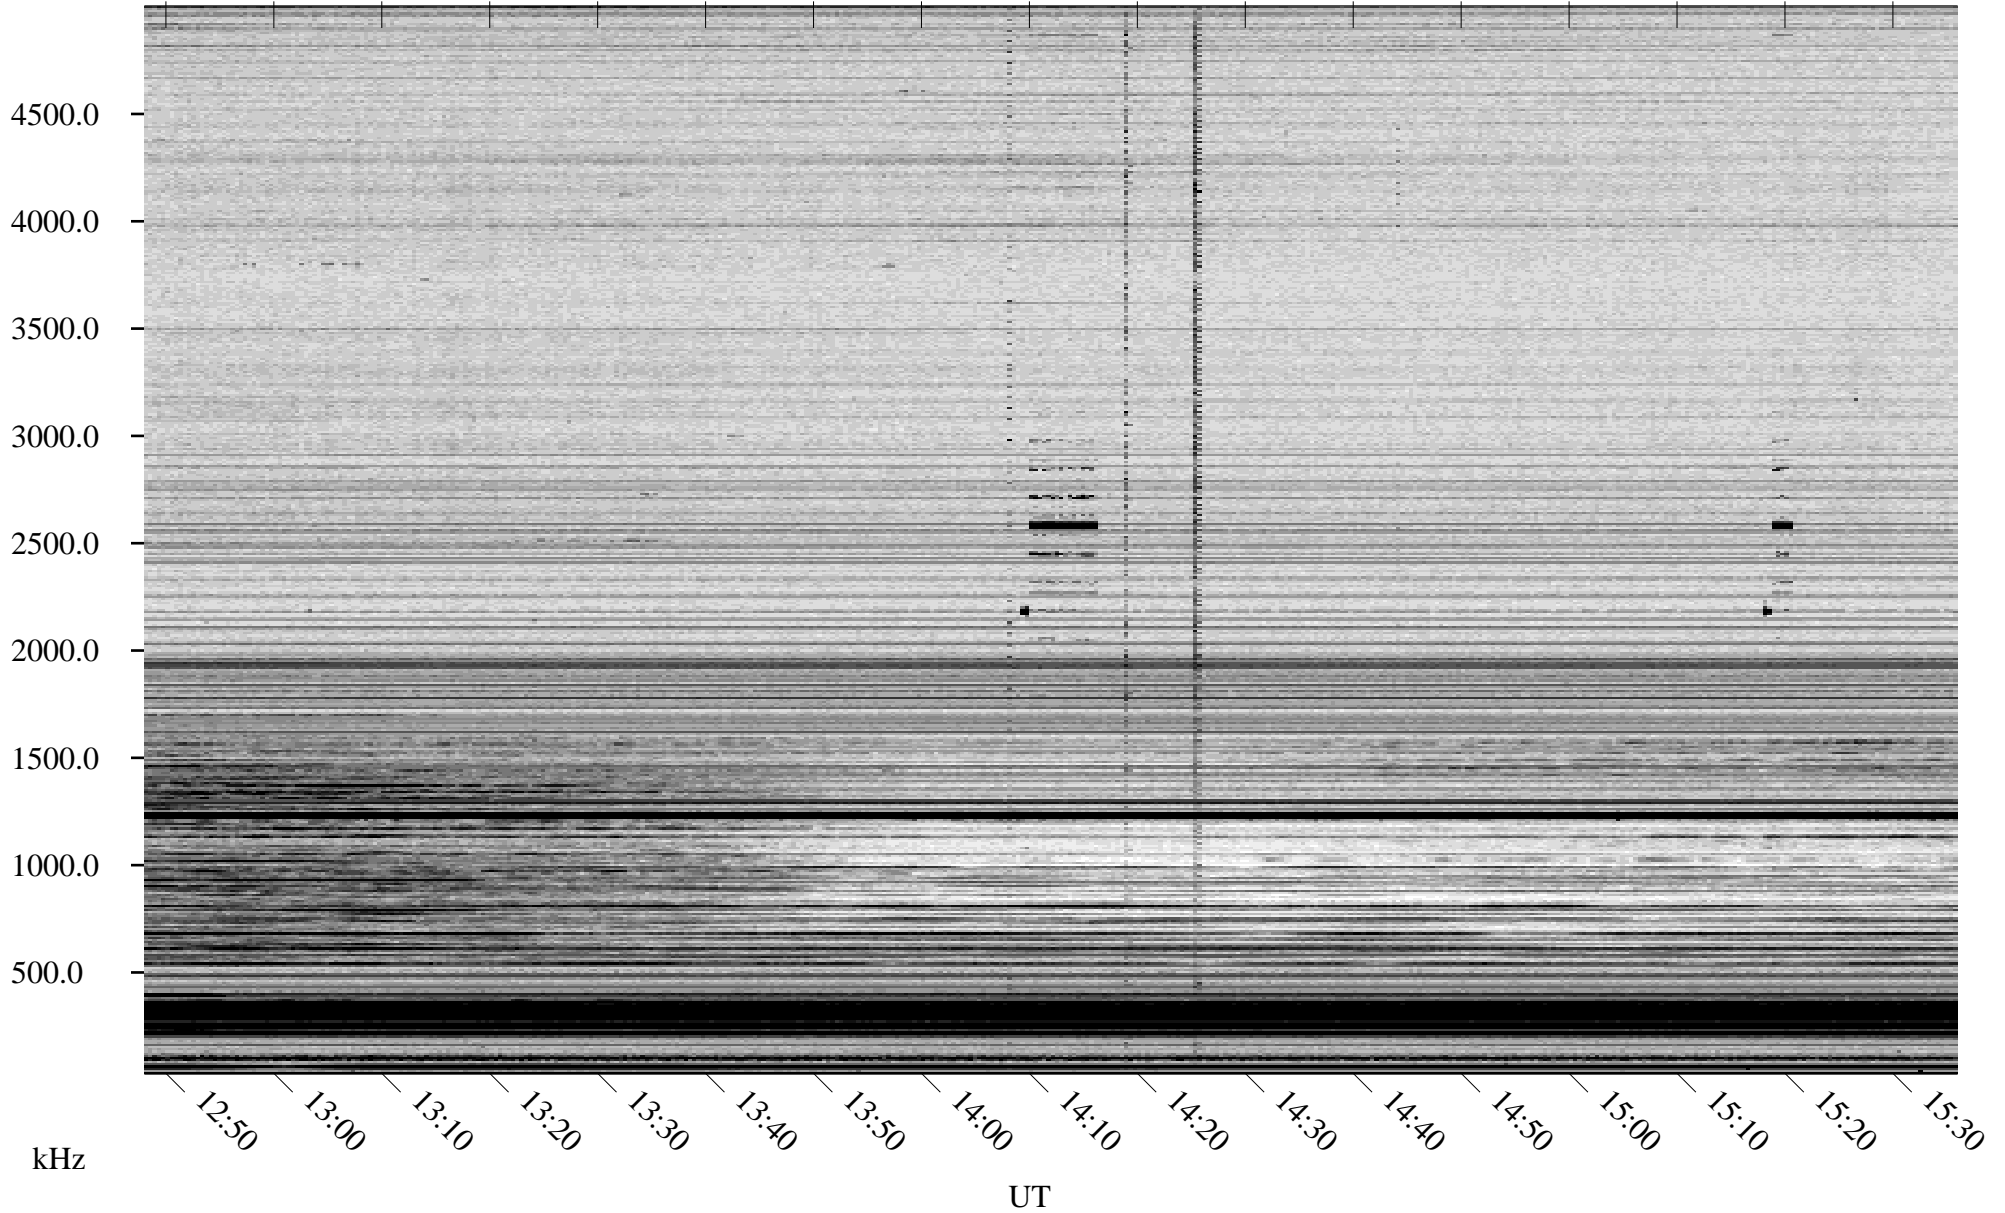

11/04/2007 Churchill, Manitoba

Linear Scale Black = 161 White = 15

ch07308l.r00SUm max_12

Page 1

11/04/2007 Churchill, Manitoba

Linear Scale Black = 161 White = 15

ch07308l.r00SUm max_12

Page 2

11/05/2007 Churchill, Manitoba

Linear Scale Black = 161 White = 15

ch07308l.r00SUm max_12

Page 3

11/05/2007 Churchill, Manitoba

Linear Scale Black = 161 White = 15

ch07308l.r00SUm max_12

Page 4

11/05/2007 Churchill, Manitoba

Linear Scale Black = 161 White = 15

ch07308l.r00SUm max_12

Page 5

11/05/2007 Churchill, Manitoba

Linear Scale Black = 161 White = 15

ch07308l.r00SUm max_12

Page 6

11/05/2007 Churchill, Manitoba

Linear Scale Black = 161 White = 15

ch07308l.r00SUm max_12

Page 7

11/05/2007 Churchill, Manitoba

Linear Scale Black = 161 White = 15

ch07308l.r00SUm max_12