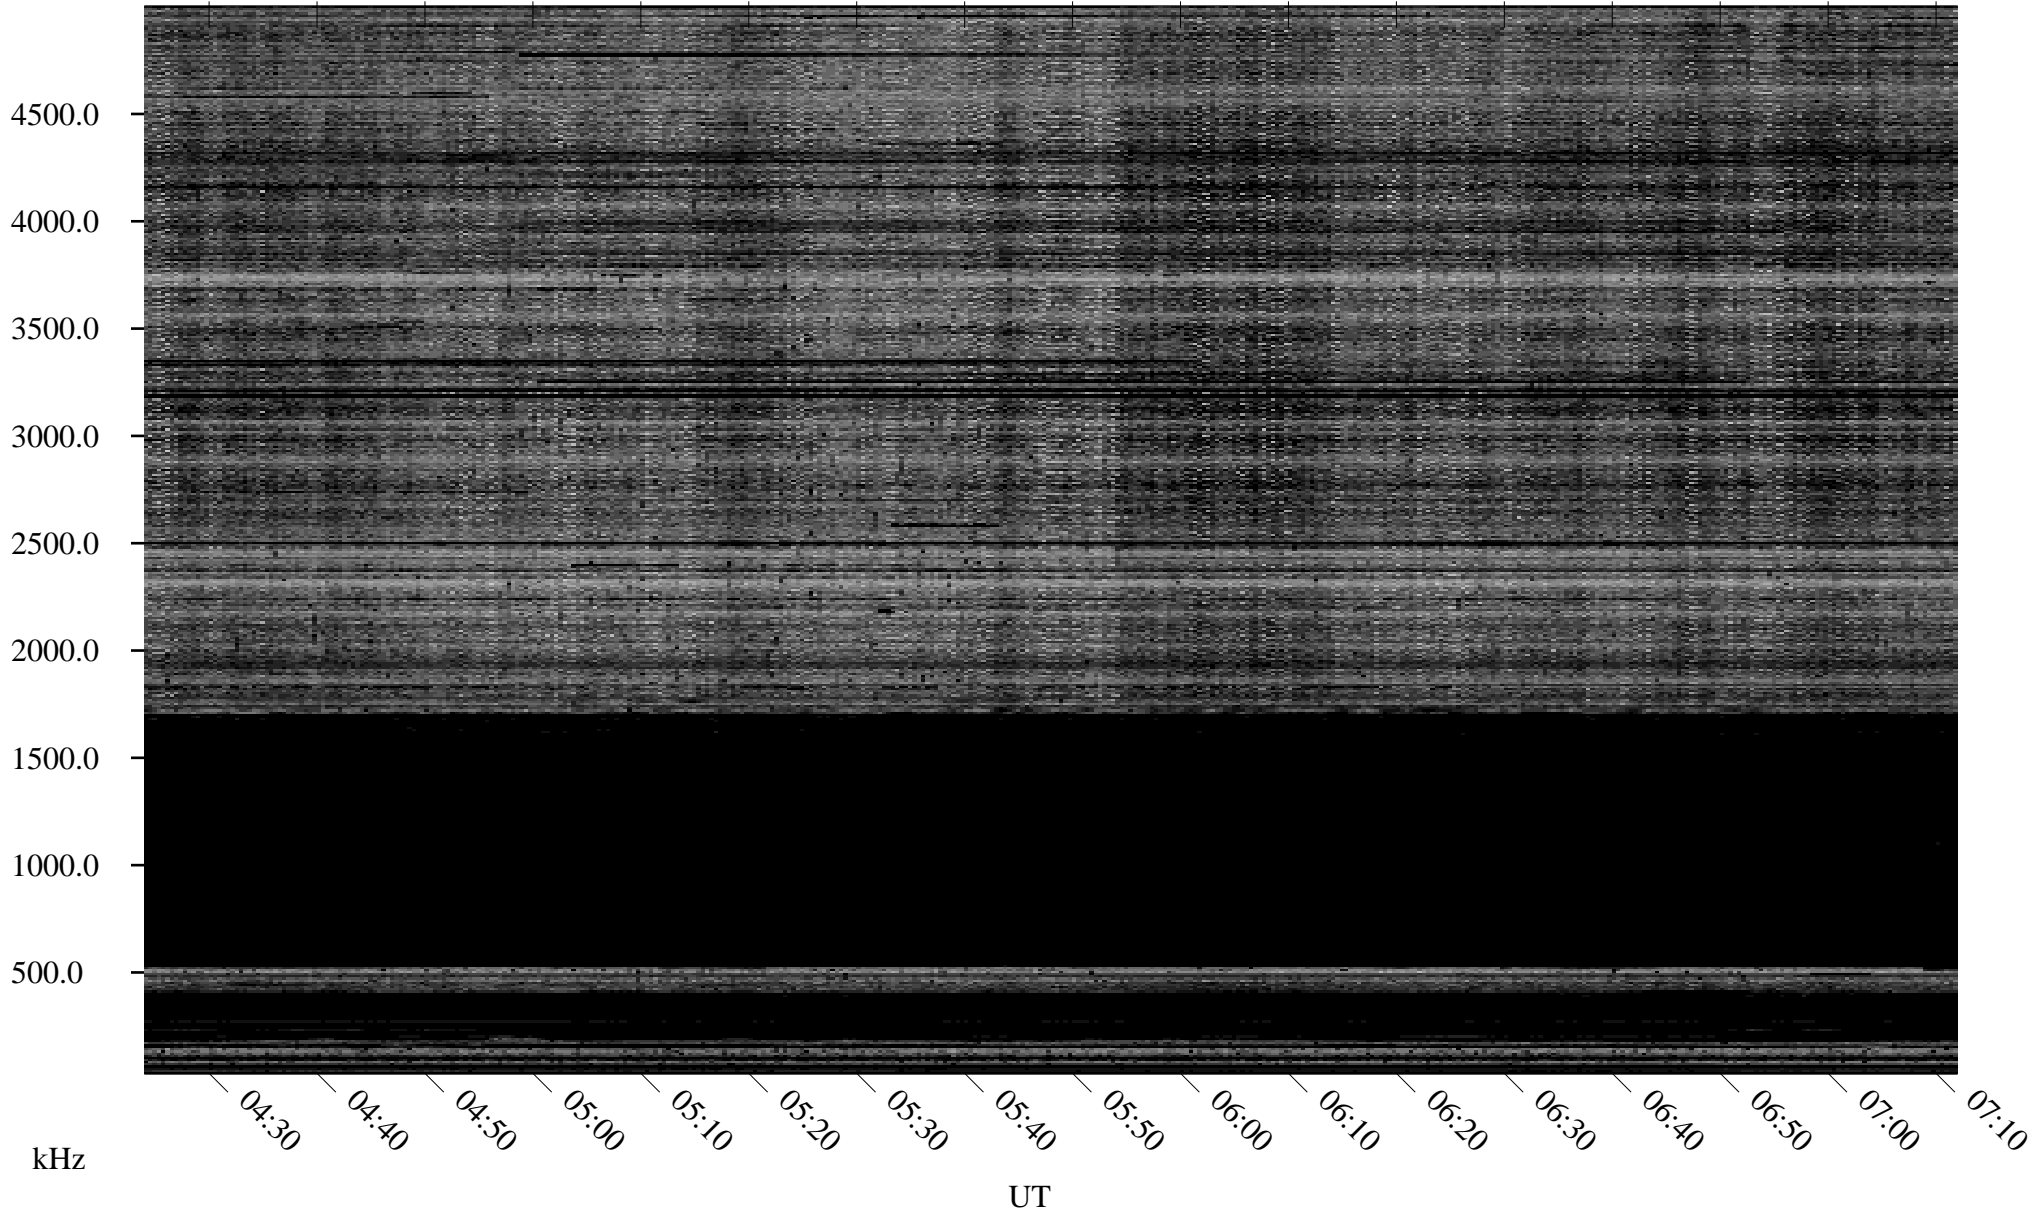

11/05/2007 Churchill, Manitoba

Linear Scale Black = 161 White = 15

ch07309l.r00SUm max_12

Page 1

11/05/2007 Churchill, Manitoba

Linear Scale Black = 161 White = 15

ch07309l.r00SUm max_12

Page 2

11/06/2007 Churchill, Manitoba

Linear Scale Black = 161 White = 15

ch07309l.r00SUm max_12

Page 3

11/06/2007 Churchill, Manitoba

Linear Scale Black = 161 White = 15

ch07309l.r00SUm max_12

Page 4

11/06/2007 Churchill, Manitoba

Linear Scale Black = 161 White = 15

ch07309l.r00SUm max_12

Page 5

11/06/2007 Churchill, Manitoba

Linear Scale Black = 161 White = 15

ch07309l.r00SUm max_12

Page 6

11/06/2007 Churchill, Manitoba

Linear Scale Black = 161 White = 15

ch07309l.r00SUm max_12

Page 7

11/06/2007 Churchill, Manitoba

Linear Scale Black = 161 White = 15

ch07309l.r00SUm max_12