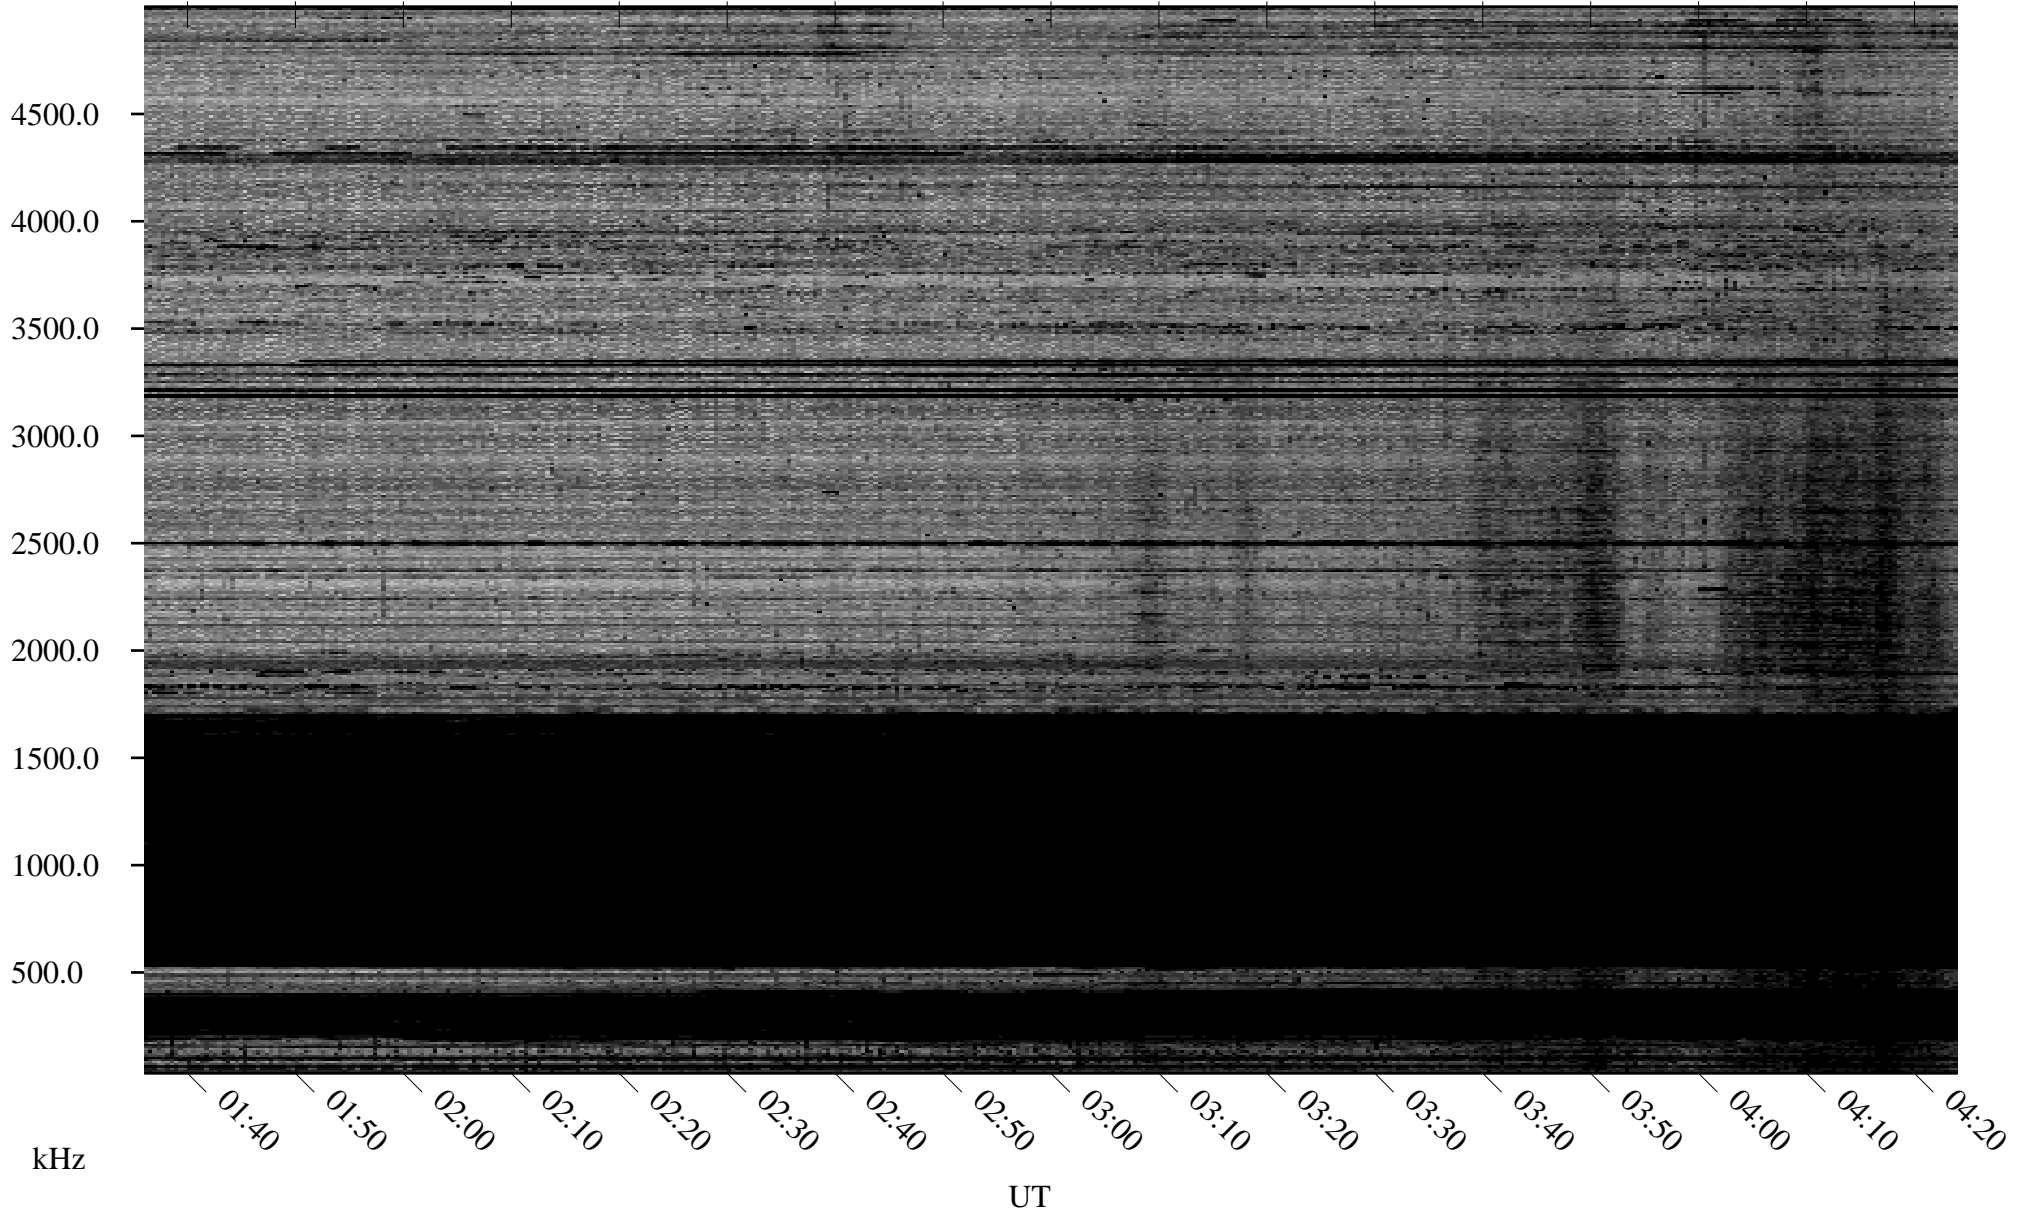

11/06/2007 Churchill, Manitoba

Linear Scale Black = 161 White = 15

ch07310l.r00SUm max_12

Page 1

11/06/2007 Churchill, Manitoba

Linear Scale Black = 161 White = 15

ch07310l.r00SUm max_12

Page 2

11/07/2007 Churchill, Manitoba

Linear Scale Black = 161 White = 15

ch07310l.r00SUm max_12

Page 3

11/07/2007 Churchill, Manitoba

Linear Scale Black = 161 White = 15

ch07310l.r00SUm max_12

Page 4

11/07/2007 Churchill, Manitoba

Linear Scale Black = 161 White = 15

ch07310l.r00SUm max_12

Page 5

11/07/2007 Churchill, Manitoba

Linear Scale Black = 161 White = 15

ch07310l.r00SUm max_12

Page 6

11/07/2007 Churchill, Manitoba

Linear Scale Black = 161 White = 15

ch07310l.r00SUm max_12

Page 7

11/07/2007 Churchill, Manitoba

Linear Scale Black = 161 White = 15

ch07310l.r00SUm max_12