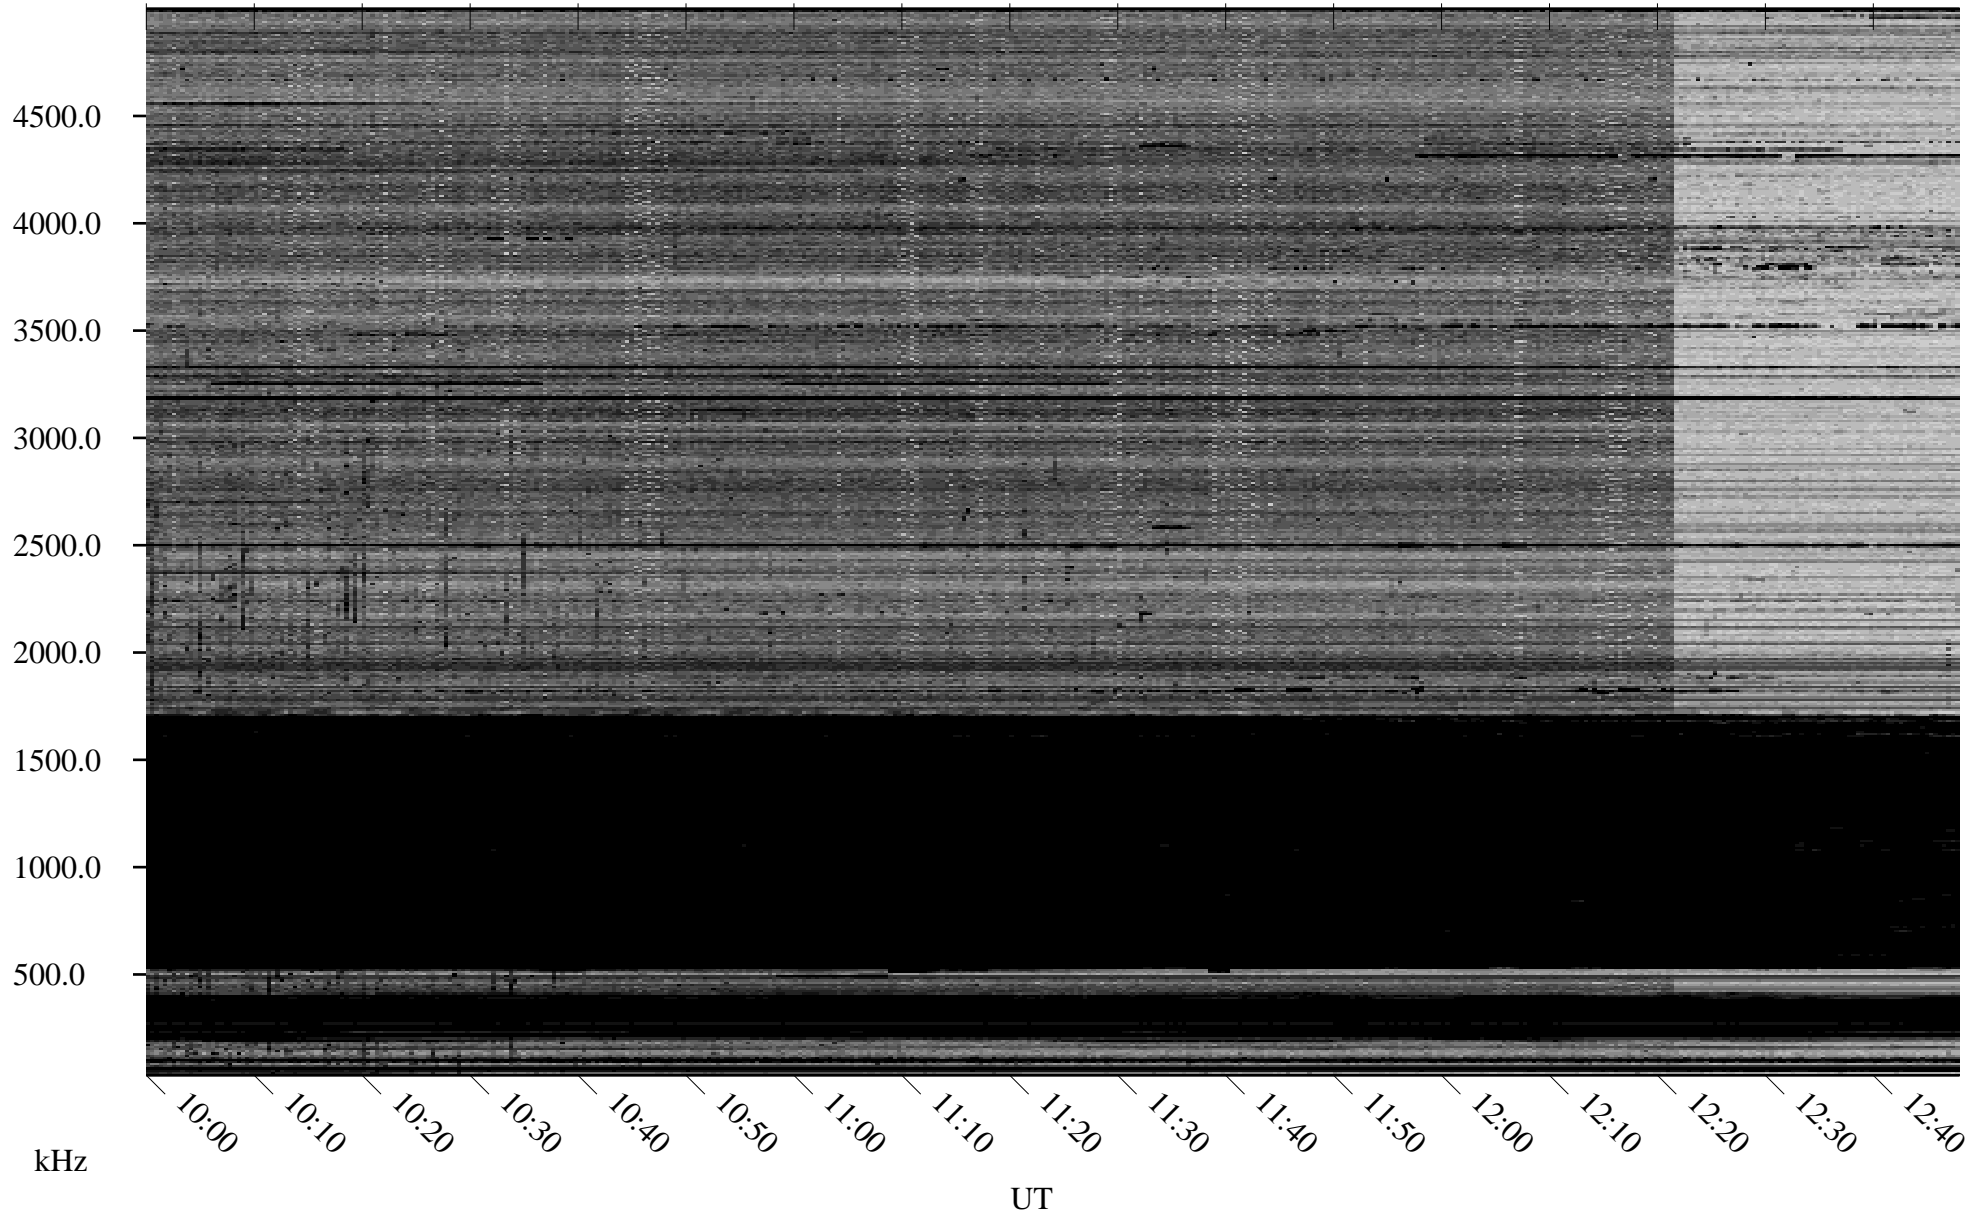

11/06/2007 Churchill, Manitoba

Linear Scale Black = 161 White = 15

ch07310l.r00SUm max_12

Page 1

11/06/2007 Churchill, Manitoba

Linear Scale Black = 161 White = 15

ch07310l.r00SUm max_12

Page 2

11/07/2007 Churchill, Manitoba

Linear Scale Black = 161 White = 15

ch07310l.r00SUm max_12

Page 3

11/07/2007 Churchill, Manitoba

Linear Scale Black = 161 White = 15

ch07310l.r00SUm max_12

Page 4

11/07/2007 Churchill, Manitoba

Linear Scale Black = 161 White = 15

ch07310l.r00SUm max_12

Page 5

11/07/2007 Churchill, Manitoba

Linear Scale Black = 161 White = 15

ch07310l.r00SUm max_12

Page 6

11/07/2007 Churchill, Manitoba

Linear Scale Black = 161 White = 15

ch07310l.r00SUm max_12

Page 7

11/07/2007 Churchill, Manitoba

Linear Scale Black = 161 White = 15

ch07310l.r00SUm max_12