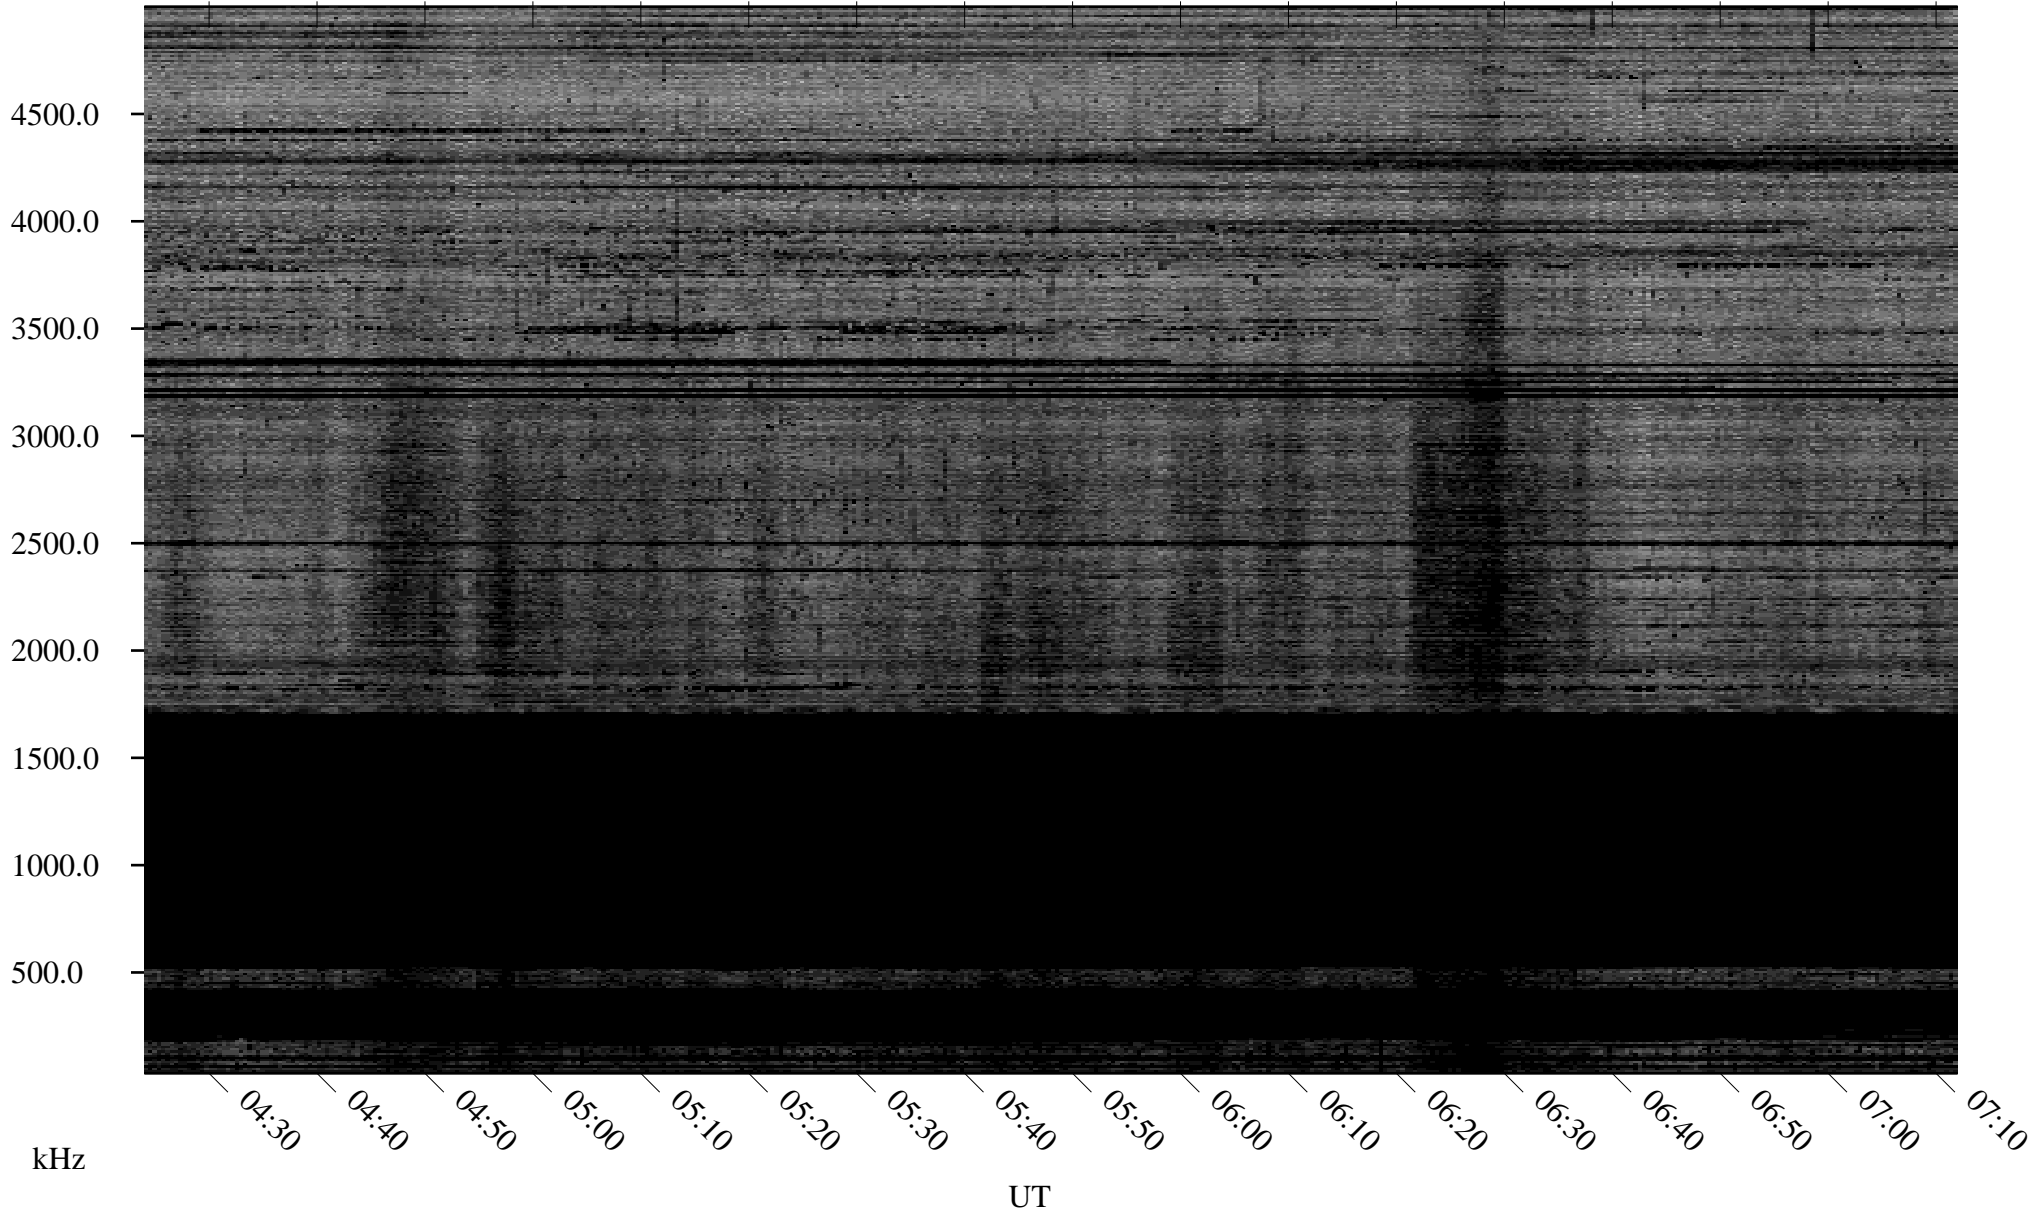

11/06/2007 Churchill, Manitoba

Linear Scale Black = 161 White = 15

ch07310l.r00SUm max_12

Page 1

11/06/2007 Churchill, Manitoba

Linear Scale Black = 161 White = 15

ch07310l.r00SUm max_12

Page 2

11/07/2007 Churchill, Manitoba

Linear Scale Black = 161 White = 15

ch07310l.r00SUm max_12

Page 3

11/07/2007 Churchill, Manitoba

Linear Scale Black = 161 White = 15

ch07310l.r00SUm max_12

Page 4

11/07/2007 Churchill, Manitoba

Linear Scale Black = 161 White = 15

ch07310l.r00SUm max_12

Page 5

11/07/2007 Churchill, Manitoba

Linear Scale Black = 161 White = 15

ch07310l.r00SUm max_12

Page 6

11/07/2007 Churchill, Manitoba

Linear Scale Black = 161 White = 15

ch07310l.r00SUm max_12

Page 7

11/07/2007 Churchill, Manitoba

Linear Scale Black = 161 White = 15

ch07310l.r00SUm max_12