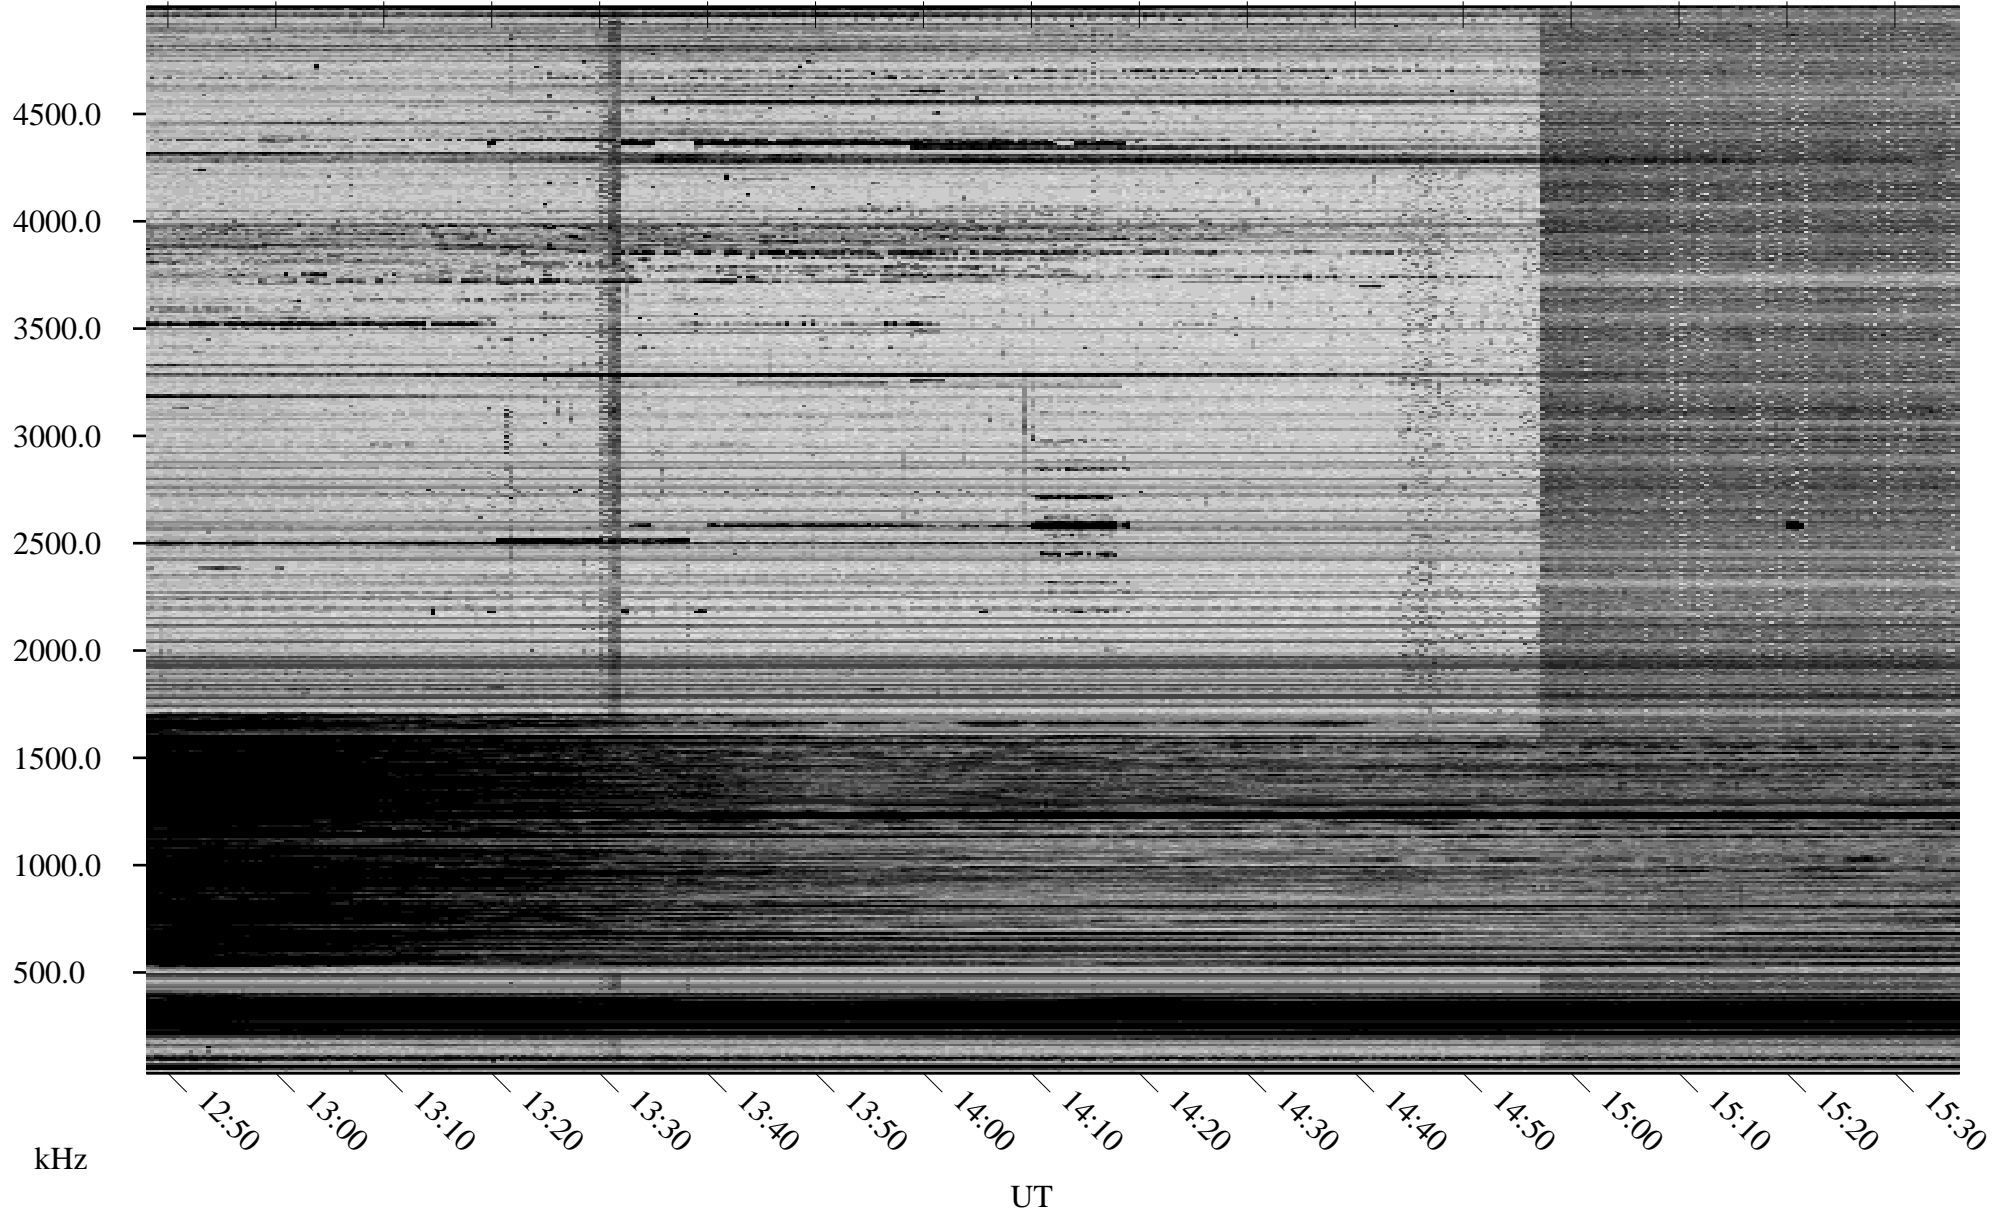

11/06/2007 Churchill, Manitoba

Linear Scale Black = 161 White = 15

ch07310l.r00SUm max_12

Page 1

11/06/2007 Churchill, Manitoba

Linear Scale Black = 161 White = 15

ch07310l.r00SUm max_12

Page 2

11/07/2007 Churchill, Manitoba

Linear Scale Black = 161 White = 15

ch07310l.r00SUm max_12

Page 3

11/07/2007 Churchill, Manitoba

Linear Scale Black = 161 White = 15

ch07310l.r00SUm max_12

Page 4

11/07/2007 Churchill, Manitoba

Linear Scale Black = 161 White = 15

ch07310l.r00SUm max_12

Page 5

11/07/2007 Churchill, Manitoba

Linear Scale Black = 161 White = 15

ch07310l.r00SUm max_12

Page 6

11/07/2007 Churchill, Manitoba

Linear Scale Black = 161 White = 15

ch07310l.r00SUm max_12

Page 7

11/07/2007 Churchill, Manitoba

Linear Scale Black = 161 White = 15

ch07310l.r00SUm max_12