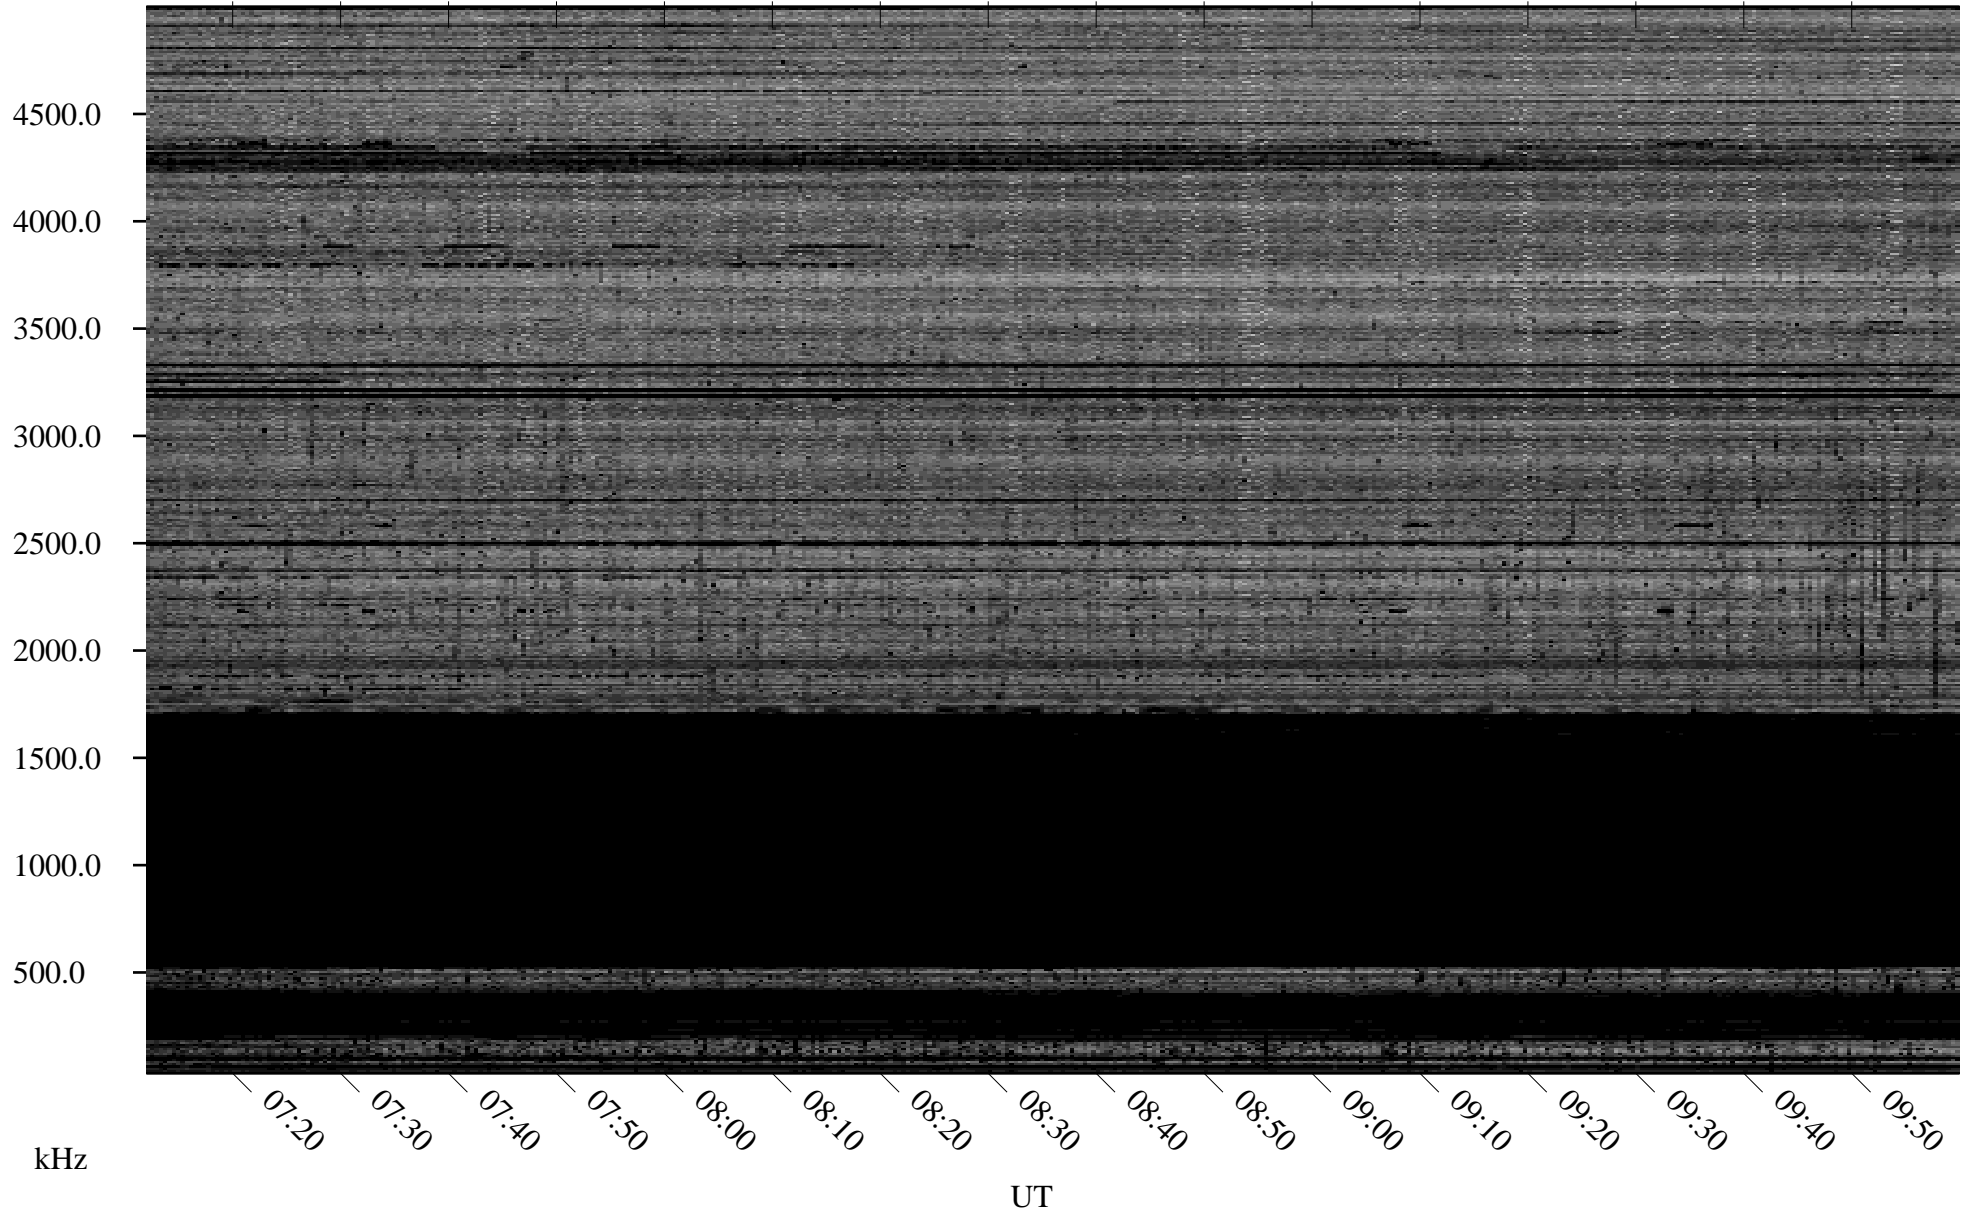

11/06/2007 Churchill, Manitoba

Linear Scale Black = 161 White = 15

ch07310l.r00SUm max_12

Page 1

11/06/2007 Churchill, Manitoba

Linear Scale Black = 161 White = 15

ch07310l.r00SUm max_12

Page 2

11/07/2007 Churchill, Manitoba

Linear Scale Black = 161 White = 15

ch07310l.r00SUm max_12

Page 3

11/07/2007 Churchill, Manitoba

Linear Scale Black = 161 White = 15

ch07310l.r00SUm max_12

Page 4

11/07/2007 Churchill, Manitoba

Linear Scale Black = 161 White = 15

ch07310l.r00SUm max_12

Page 5

11/07/2007 Churchill, Manitoba

Linear Scale Black = 161 White = 15

ch07310l.r00SUm max_12

Page 6

11/07/2007 Churchill, Manitoba

Linear Scale Black = 161 White = 15

ch07310l.r00SUm max_12

Page 7

11/07/2007 Churchill, Manitoba

Linear Scale Black = 161 White = 15

ch07310l.r00SUm max_12