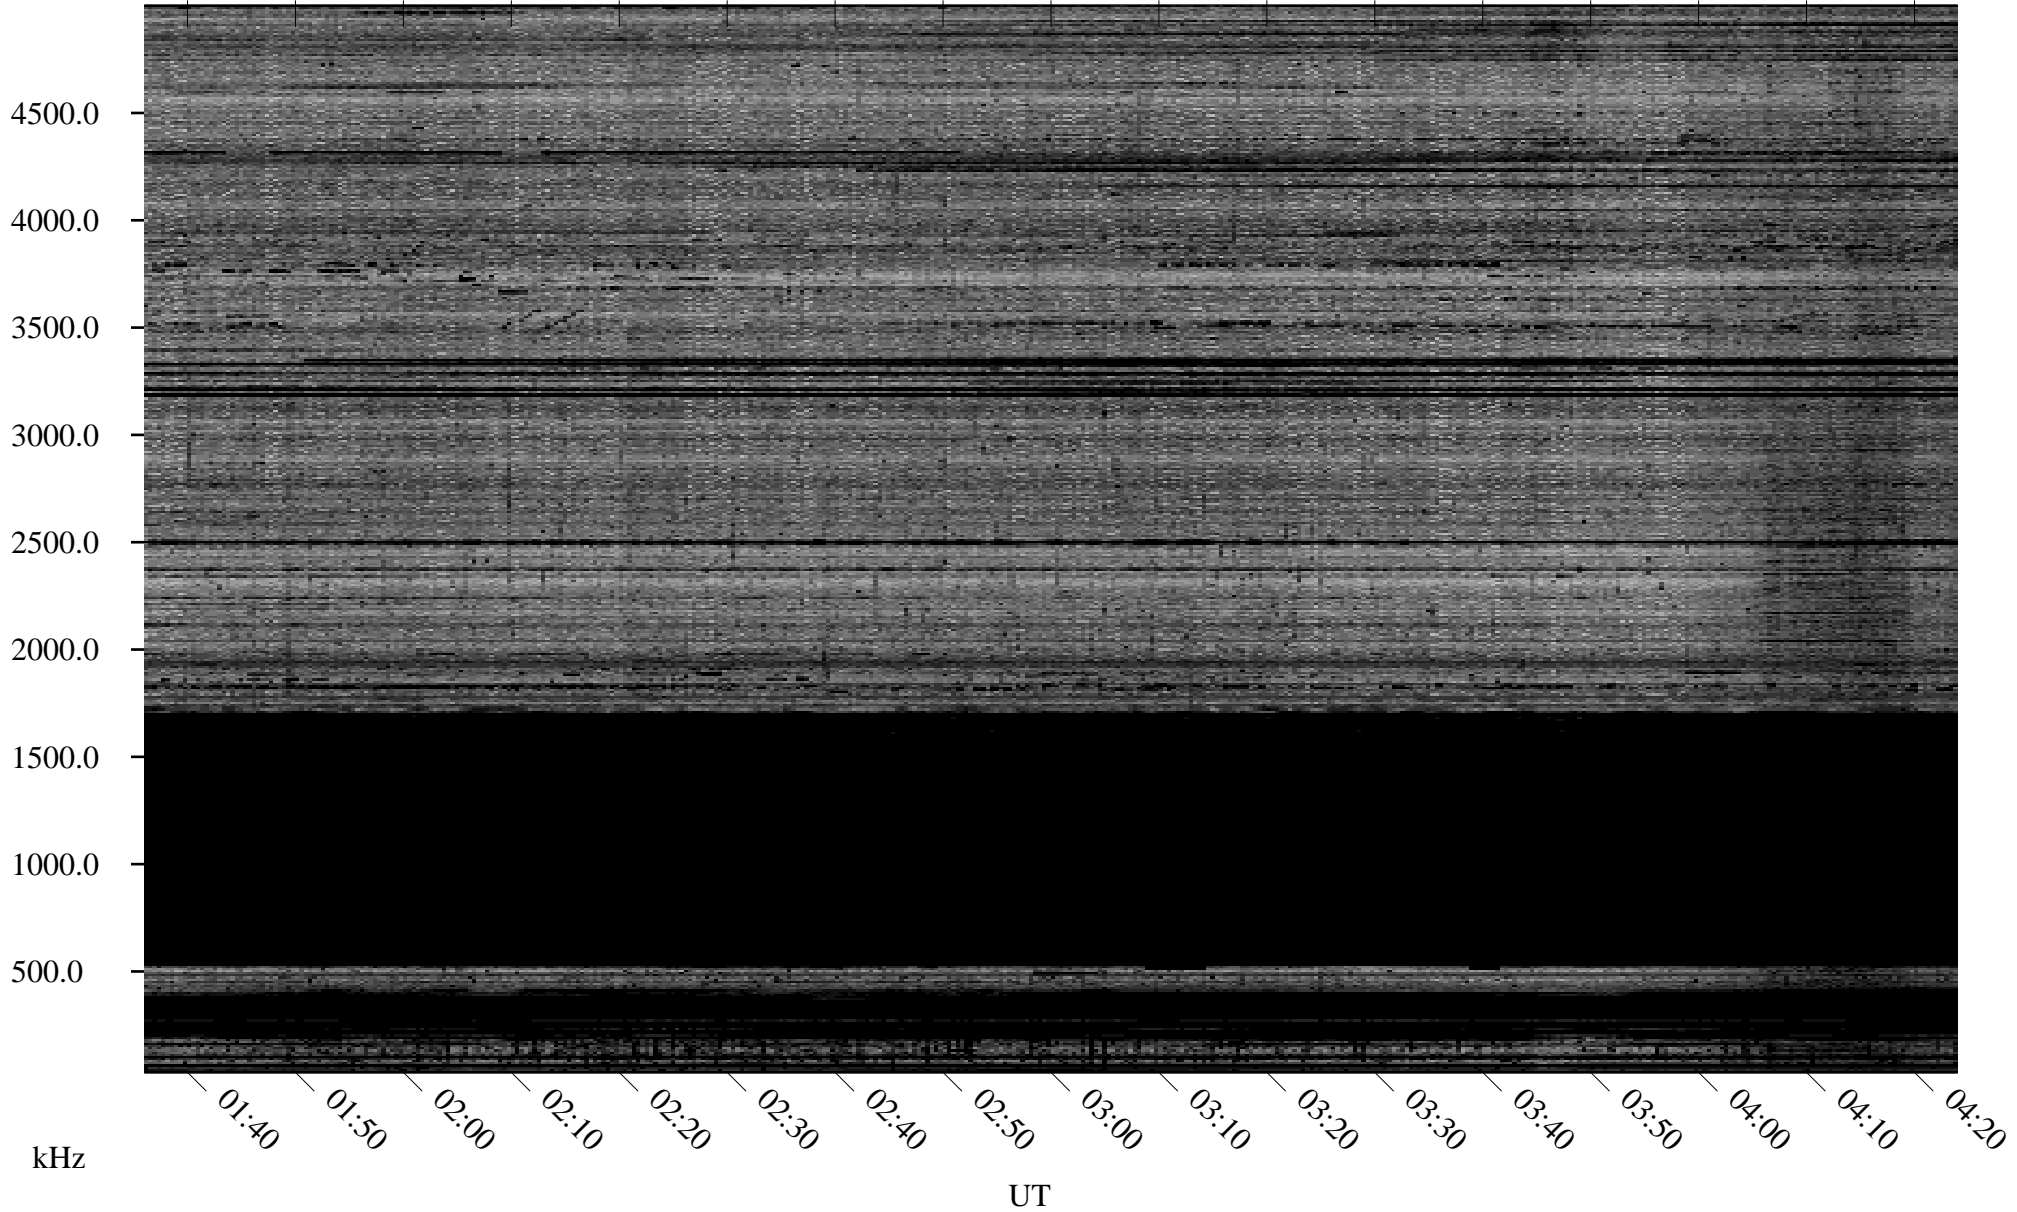

# 11/07/2007 Churchill, Manitoba

Linear Scale    Black = 161    White = 15

ch073111.r00SUm max\_12

Page 1

# 11/07/2007 Churchill, Manitoba

Linear Scale    Black = 161    White = 15

ch073111.r00SUm max\_12

Page 2

# 11/08/2007 Churchill, Manitoba

Linear Scale    Black = 161    White = 15

ch073111.r00SUm max\_12

Page 3

# 11/08/2007 Churchill, Manitoba

Linear Scale    Black = 161    White = 15

ch073111.r00SUm max\_12

Page 4