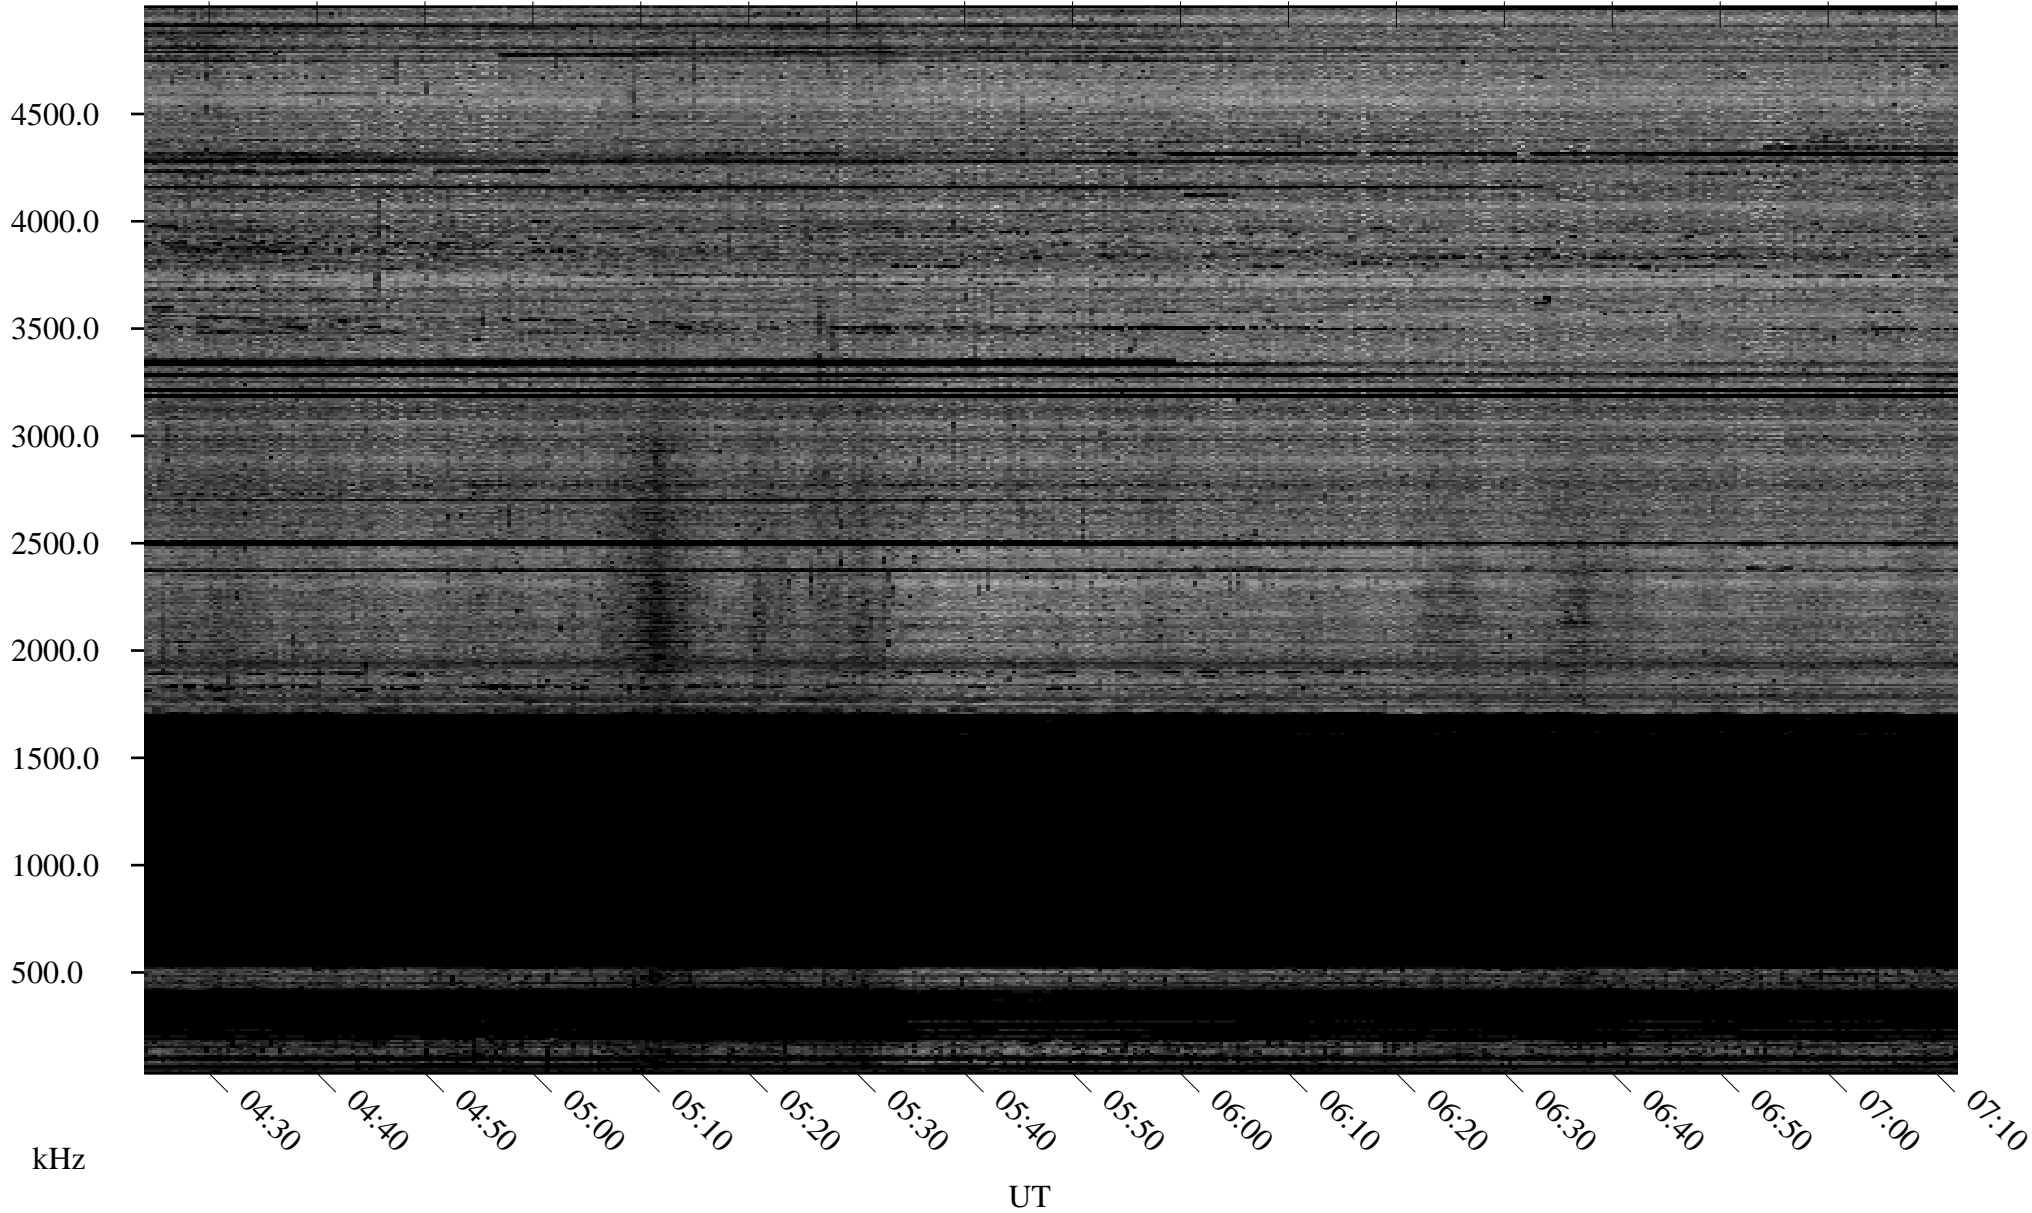

# 11/07/2007 Churchill, Manitoba

Linear Scale    Black = 161    White = 15

ch073111.r00SUm max\_12

Page 2

# 11/08/2007 Churchill, Manitoba

Linear Scale    Black = 161    White = 15

ch073111.r00SUm max\_12

Page 3

# 11/08/2007 Churchill, Manitoba

Linear Scale    Black = 161    White = 15

ch073111.r00SUm max\_12

Page 4

# 11/08/2007 Churchill, Manitoba

Linear Scale    Black = 161    White = 15

ch073111.r00SUm max\_12

Page 5