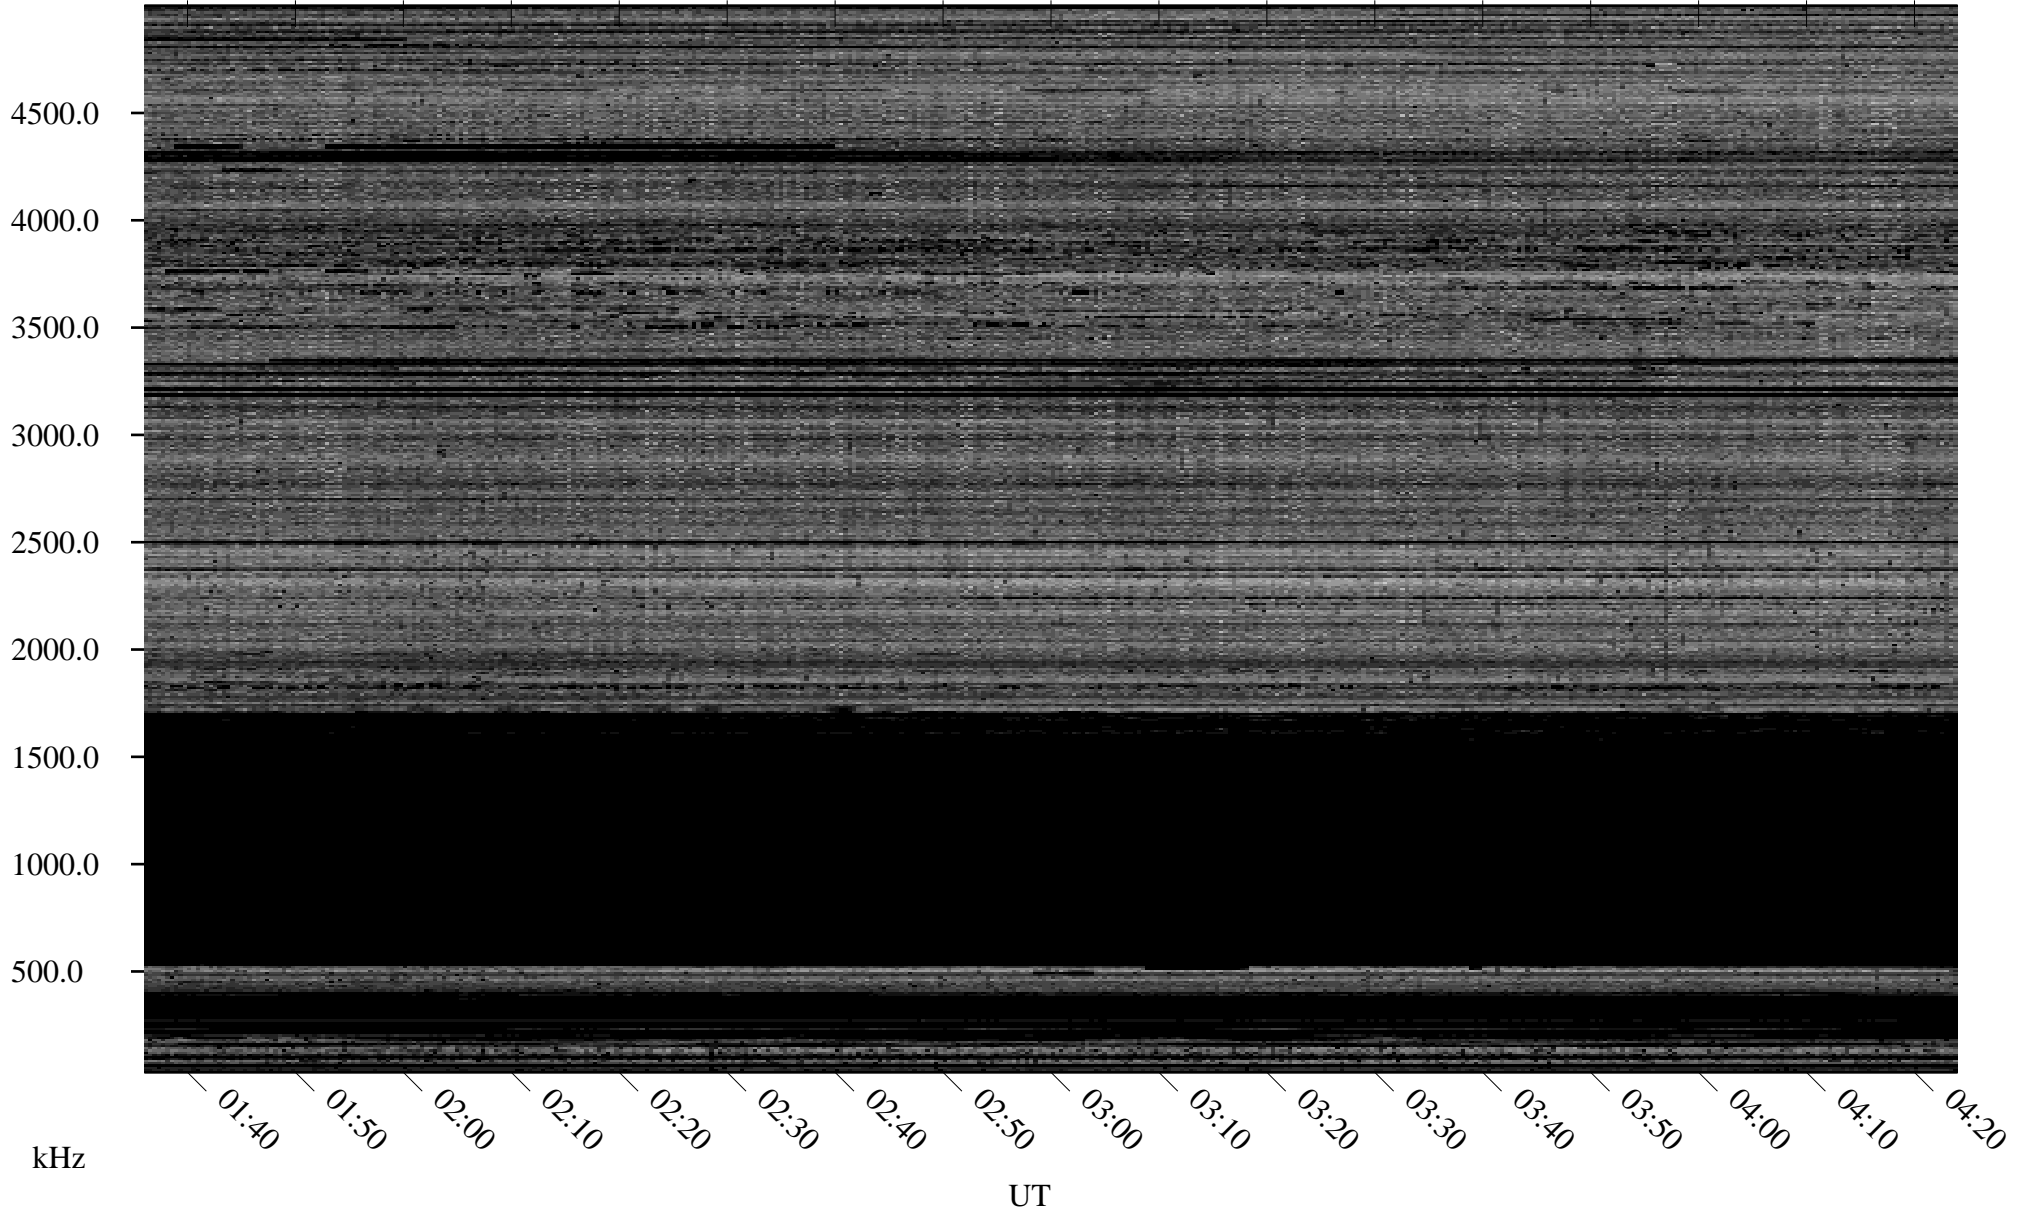

11/08/2007 Churchill, Manitoba

Linear Scale Black = 161 White = 15

ch07312l.r00SUm max_12

Page 1

11/08/2007 Churchill, Manitoba

Linear Scale Black = 161 White = 15

ch07312l.r00SUm max_12

Page 2

11/09/2007 Churchill, Manitoba

Linear Scale Black = 161 White = 15

ch07312l.r00SUm max_12

Page 3

11/09/2007 Churchill, Manitoba

Linear Scale Black = 161 White = 15

ch07312l.r00SUm max_12

Page 4

11/09/2007 Churchill, Manitoba

Linear Scale Black = 161 White = 15

ch07312l.r00SUm max_12

Page 5

11/09/2007 Churchill, Manitoba

Linear Scale Black = 161 White = 15

ch07312l.r00SUm max_12

11/09/2007 Churchill, Manitoba

Linear Scale Black = 161 White = 15

ch07312l.r00SUm max_12

Page 7

11/09/2007 Churchill, Manitoba

Linear Scale Black = 161 White = 15

ch07312l.r00SUm max_12