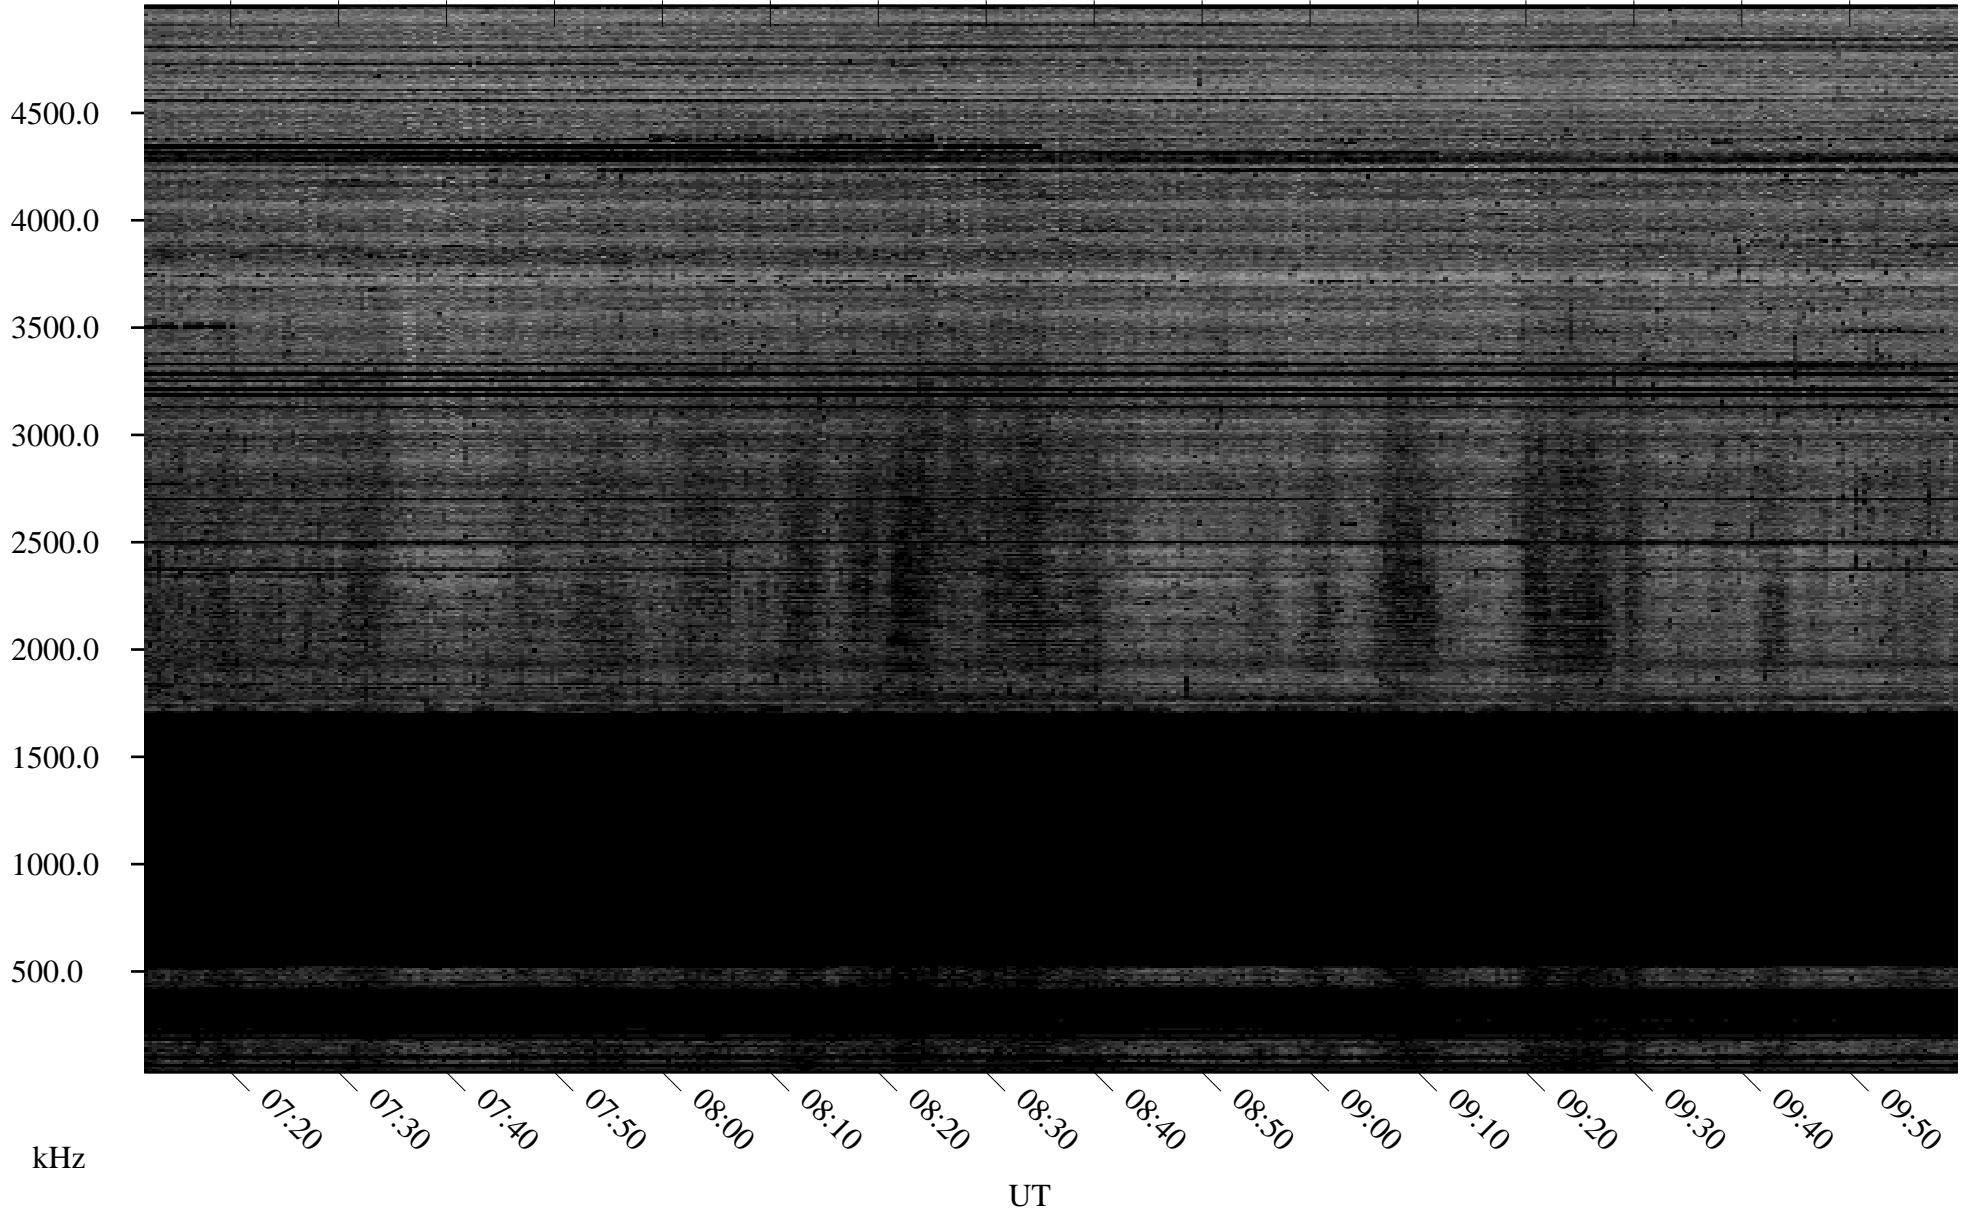

11/08/2007 Churchill, Manitoba

Linear Scale Black = 161 White = 15

ch07312l.r00SUm max_12

Page 1

11/08/2007 Churchill, Manitoba

Linear Scale Black = 161 White = 15

ch07312l.r00SUm max_12

Page 2

11/09/2007 Churchill, Manitoba

Linear Scale Black = 161 White = 15

ch07312l.r00SUm max_12

Page 3

11/09/2007 Churchill, Manitoba

Linear Scale Black = 161 White = 15

ch07312l.r00SUm max_12

Page 4

11/09/2007 Churchill, Manitoba

Linear Scale Black = 161 White = 15

ch07312l.r00SUm max_12

Page 5

11/09/2007 Churchill, Manitoba

Linear Scale Black = 161 White = 15

ch07312l.r00SUm max_12

11/09/2007 Churchill, Manitoba

Linear Scale Black = 161 White = 15

ch07312l.r00SUm max_12

Page 7

11/09/2007 Churchill, Manitoba

Linear Scale Black = 161 White = 15

ch07312l.r00SUm max_12