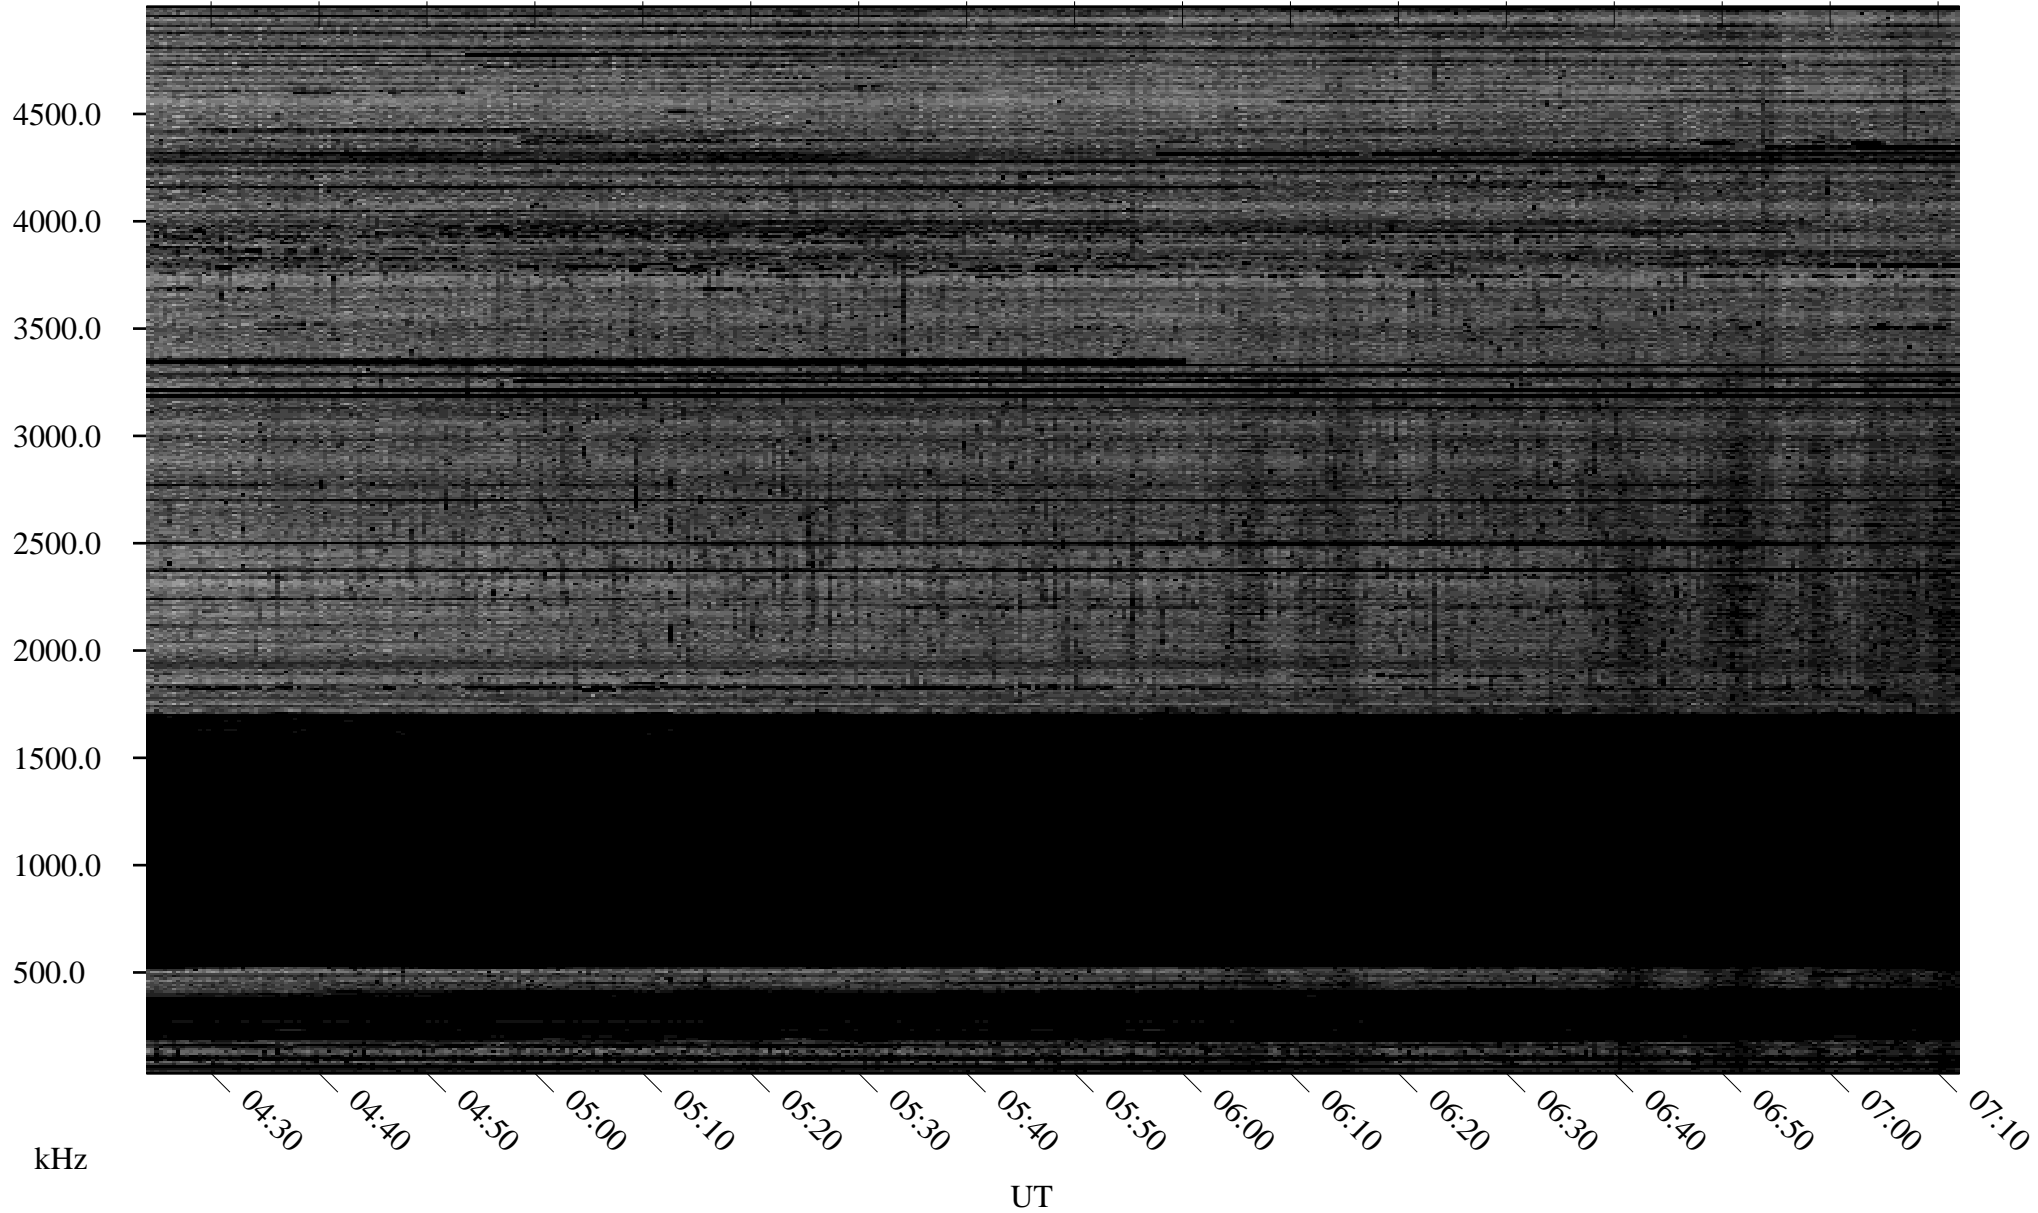

11/08/2007 Churchill, Manitoba

Linear Scale Black = 161 White = 15

ch07312l.r00SUm max_12

Page 1

11/08/2007 Churchill, Manitoba

Linear Scale Black = 161 White = 15

ch07312l.r00SUm max_12

Page 2

11/09/2007 Churchill, Manitoba

Linear Scale Black = 161 White = 15

ch07312l.r00SUm max_12

Page 3

11/09/2007 Churchill, Manitoba

Linear Scale Black = 161 White = 15

ch07312l.r00SUm max_12

Page 4

11/09/2007 Churchill, Manitoba

Linear Scale Black = 161 White = 15

ch07312l.r00SUm max_12

Page 5

11/09/2007 Churchill, Manitoba

Linear Scale Black = 161 White = 15

ch07312l.r00SUm max_12

11/09/2007 Churchill, Manitoba

Linear Scale Black = 161 White = 15

ch07312l.r00SUm max_12

Page 7

11/09/2007 Churchill, Manitoba

Linear Scale Black = 161 White = 15

ch07312l.r00SUm max_12