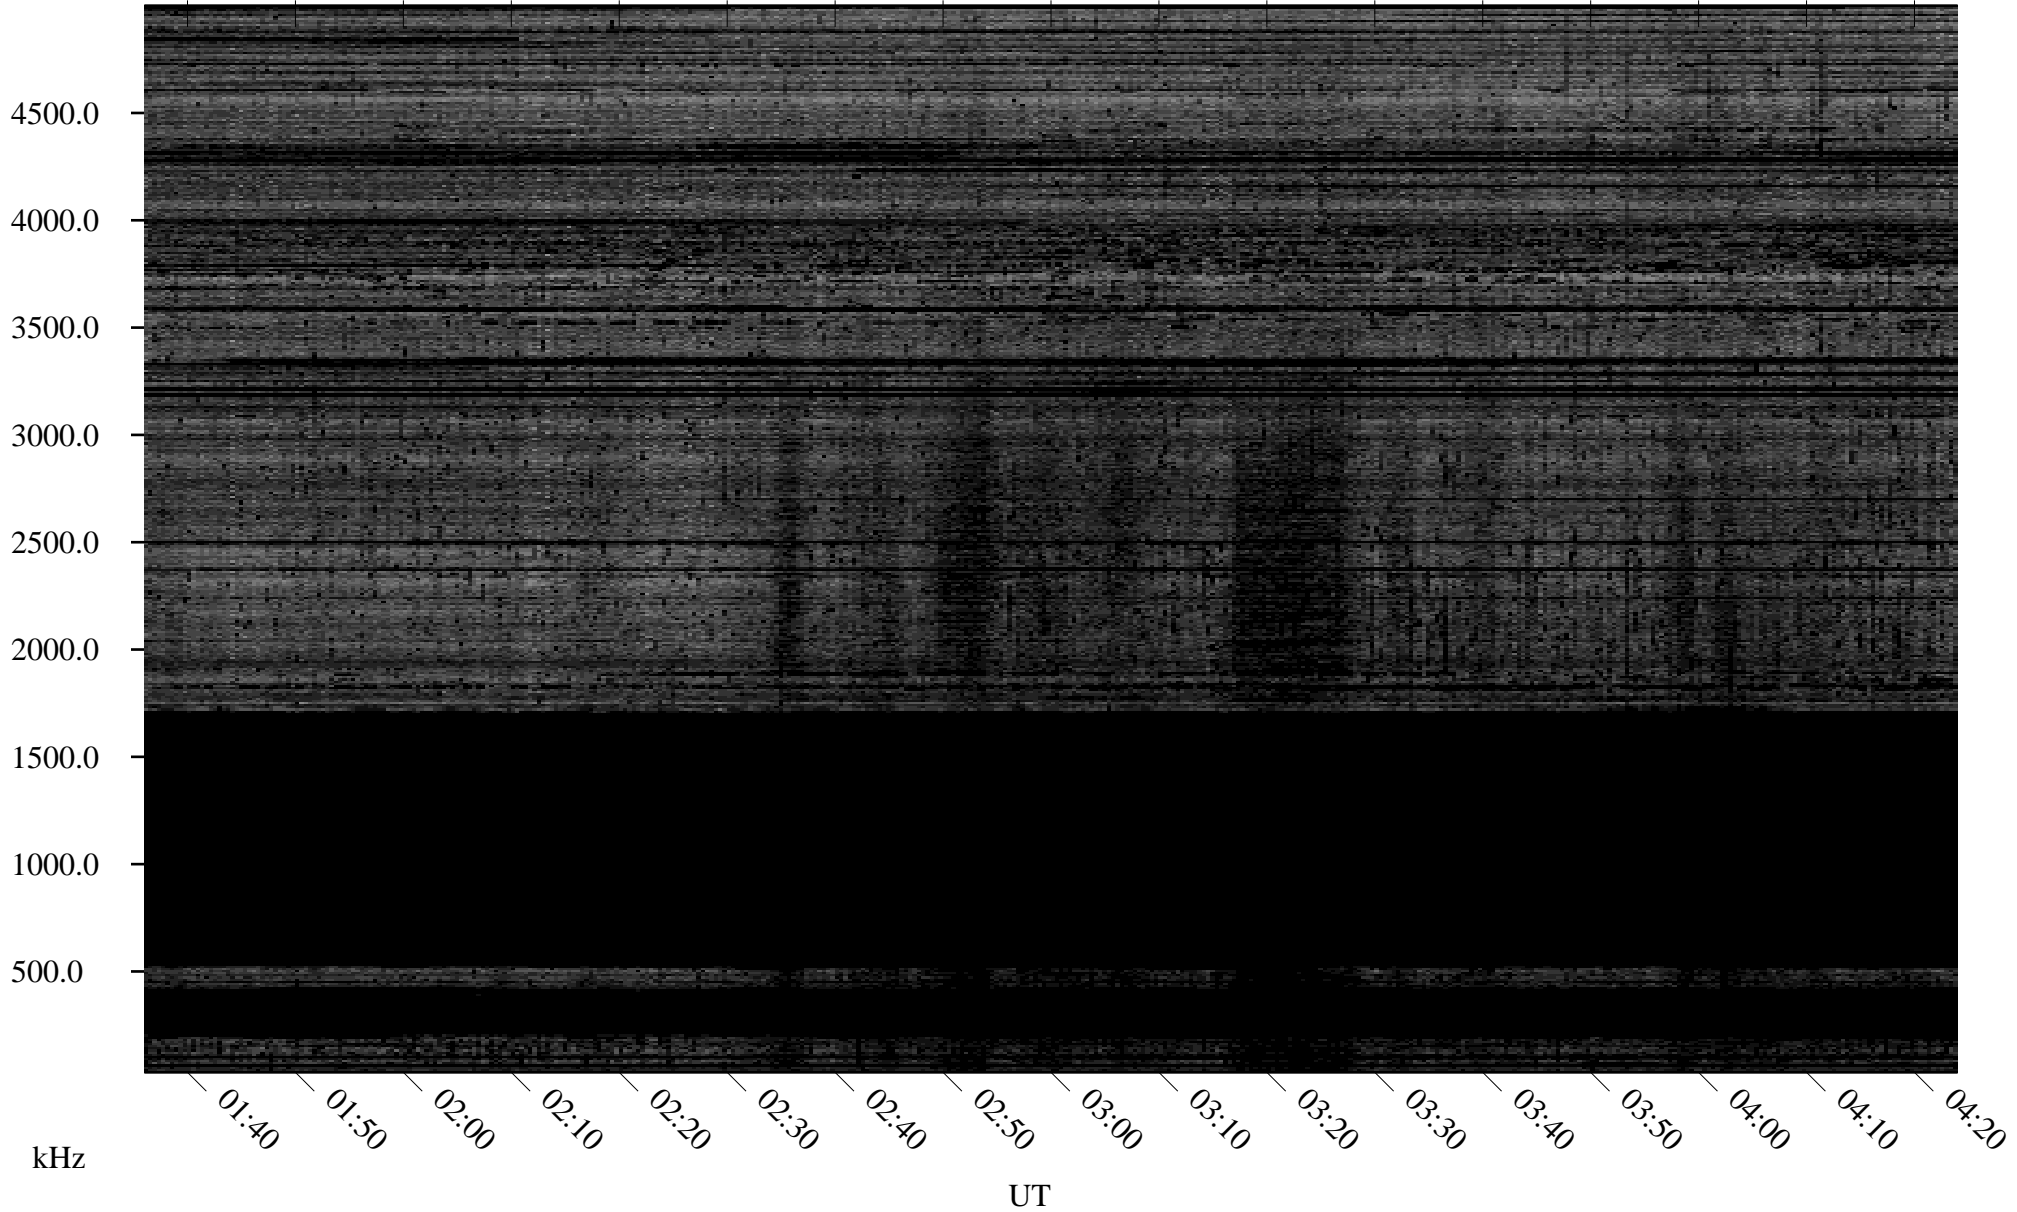

11/09/2007 Churchill, Manitoba

Linear Scale Black = 161 White = 15

ch07313l.r00SUm max_12

Page 1

11/09/2007 Churchill, Manitoba

Linear Scale Black = 161 White = 15

ch07313l.r00SUm max_12

Page 2

11/10/2007 Churchill, Manitoba

Linear Scale Black = 161 White = 15

ch07313l.r00SUm max_12

Page 3

11/10/2007 Churchill, Manitoba

Linear Scale Black = 161 White = 15

ch073131.r00SUm max_12

Page 4

11/10/2007 Churchill, Manitoba

Linear Scale Black = 161 White = 15

ch073131.r00SUm max_12

Page 5

11/10/2007 Churchill, Manitoba

Linear Scale Black = 161 White = 15

ch073131.r00SUm max_12

Page 6

11/10/2007 Churchill, Manitoba

Linear Scale Black = 161 White = 15

ch07313l.r00SUm max_12

Page 7

11/10/2007 Churchill, Manitoba

Linear Scale Black = 161 White = 15

ch07313l.r00SUm max_12