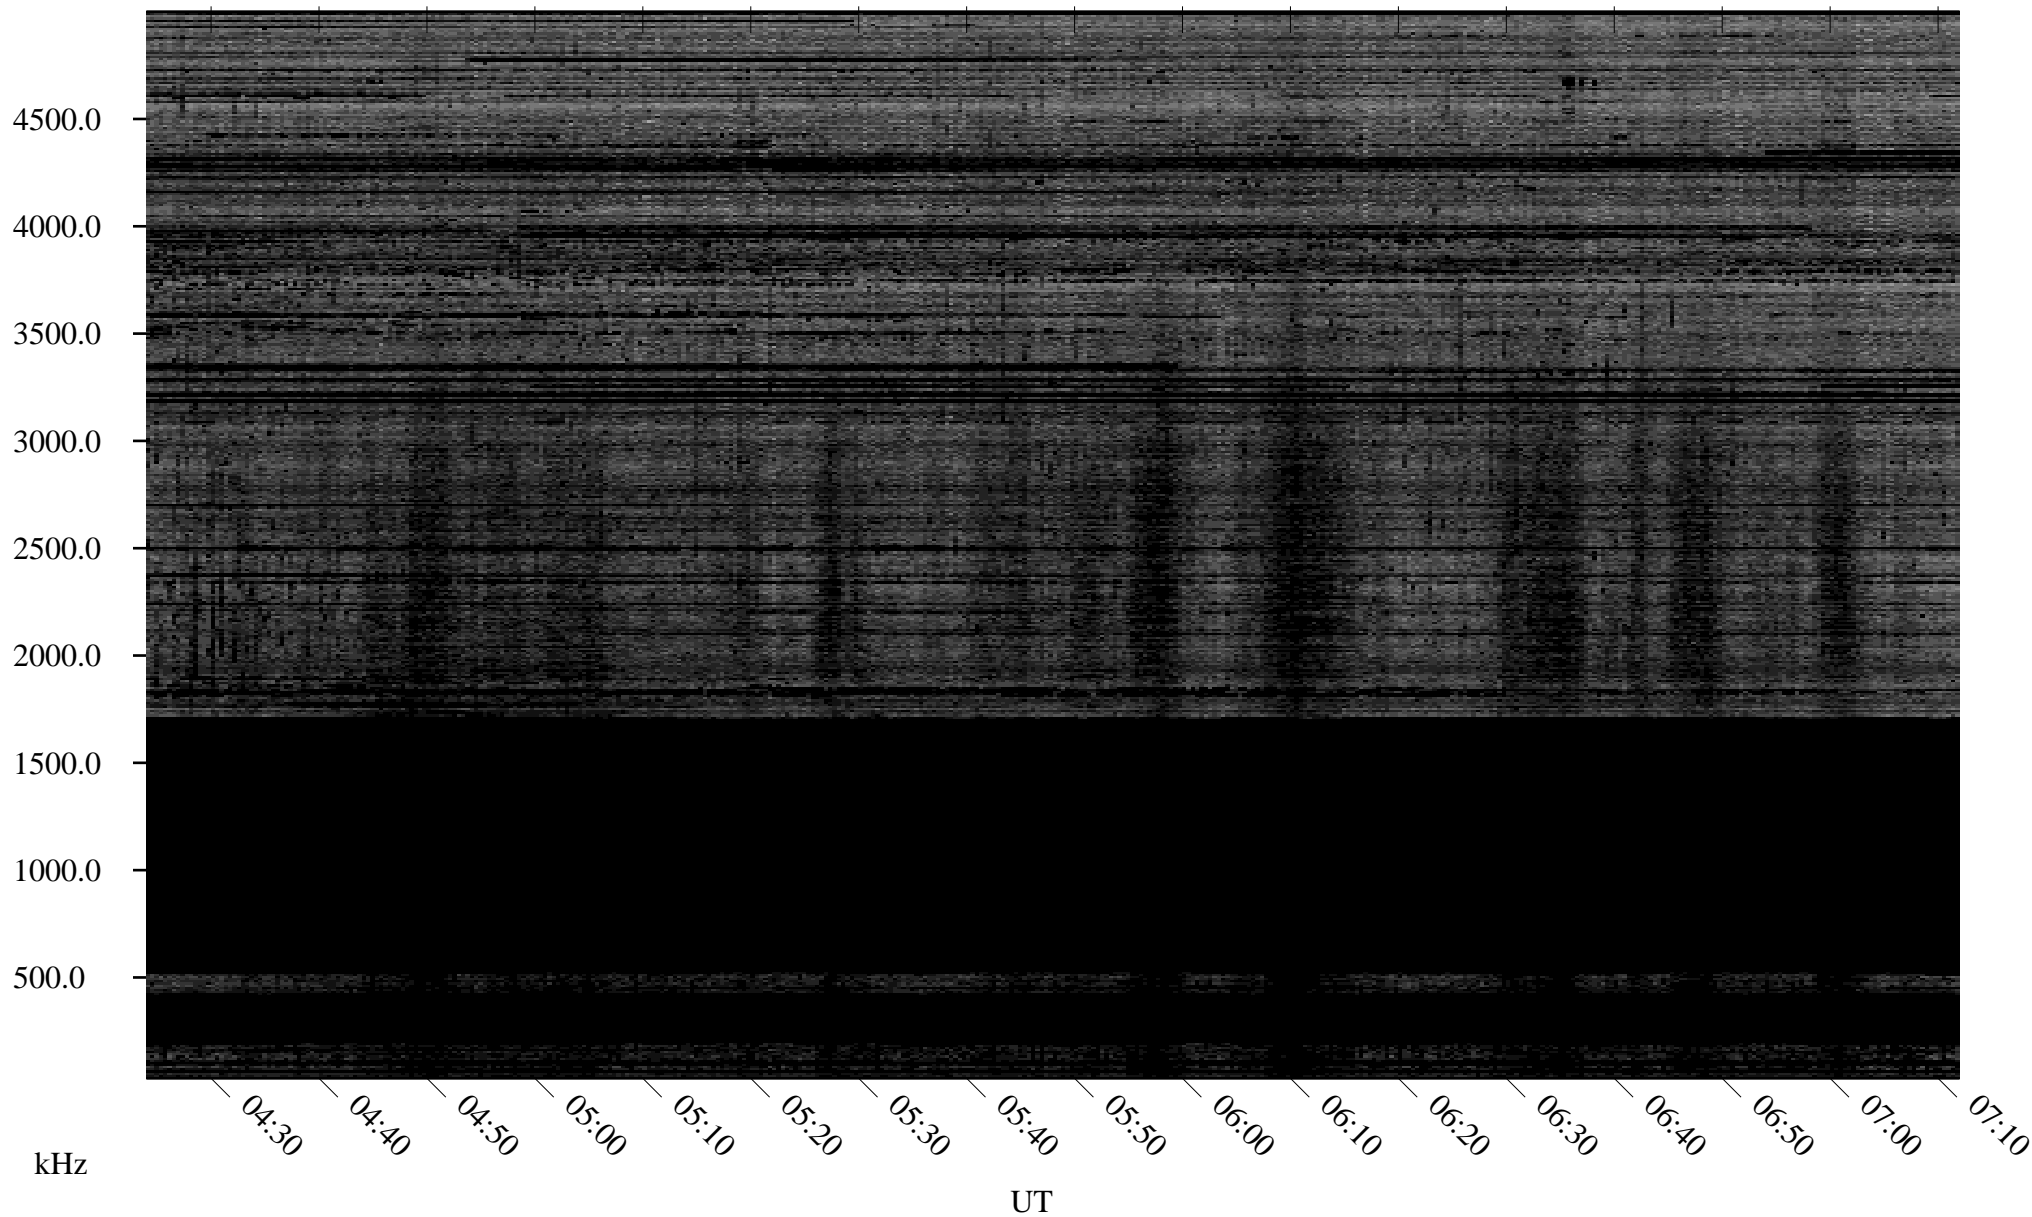

11/09/2007 Churchill, Manitoba

Linear Scale Black = 161 White = 15

ch07313l.r00SUm max_12

Page 1

11/09/2007 Churchill, Manitoba

Linear Scale Black = 161 White = 15

ch07313l.r00SUm max_12

Page 2

11/10/2007 Churchill, Manitoba

Linear Scale Black = 161 White = 15

ch07313l.r00SUm max_12

Page 3

11/10/2007 Churchill, Manitoba

Linear Scale Black = 161 White = 15

ch073131.r00SUm max_12

Page 4

11/10/2007 Churchill, Manitoba

Linear Scale Black = 161 White = 15

ch073131.r00SUm max_12

Page 5

11/10/2007 Churchill, Manitoba

Linear Scale Black = 161 White = 15

ch073131.r00SUm max_12

Page 6

11/10/2007 Churchill, Manitoba

Linear Scale Black = 161 White = 15

ch07313l.r00SUm max_12

Page 7

11/10/2007 Churchill, Manitoba

Linear Scale Black = 161 White = 15

ch07313l.r00SUm max_12