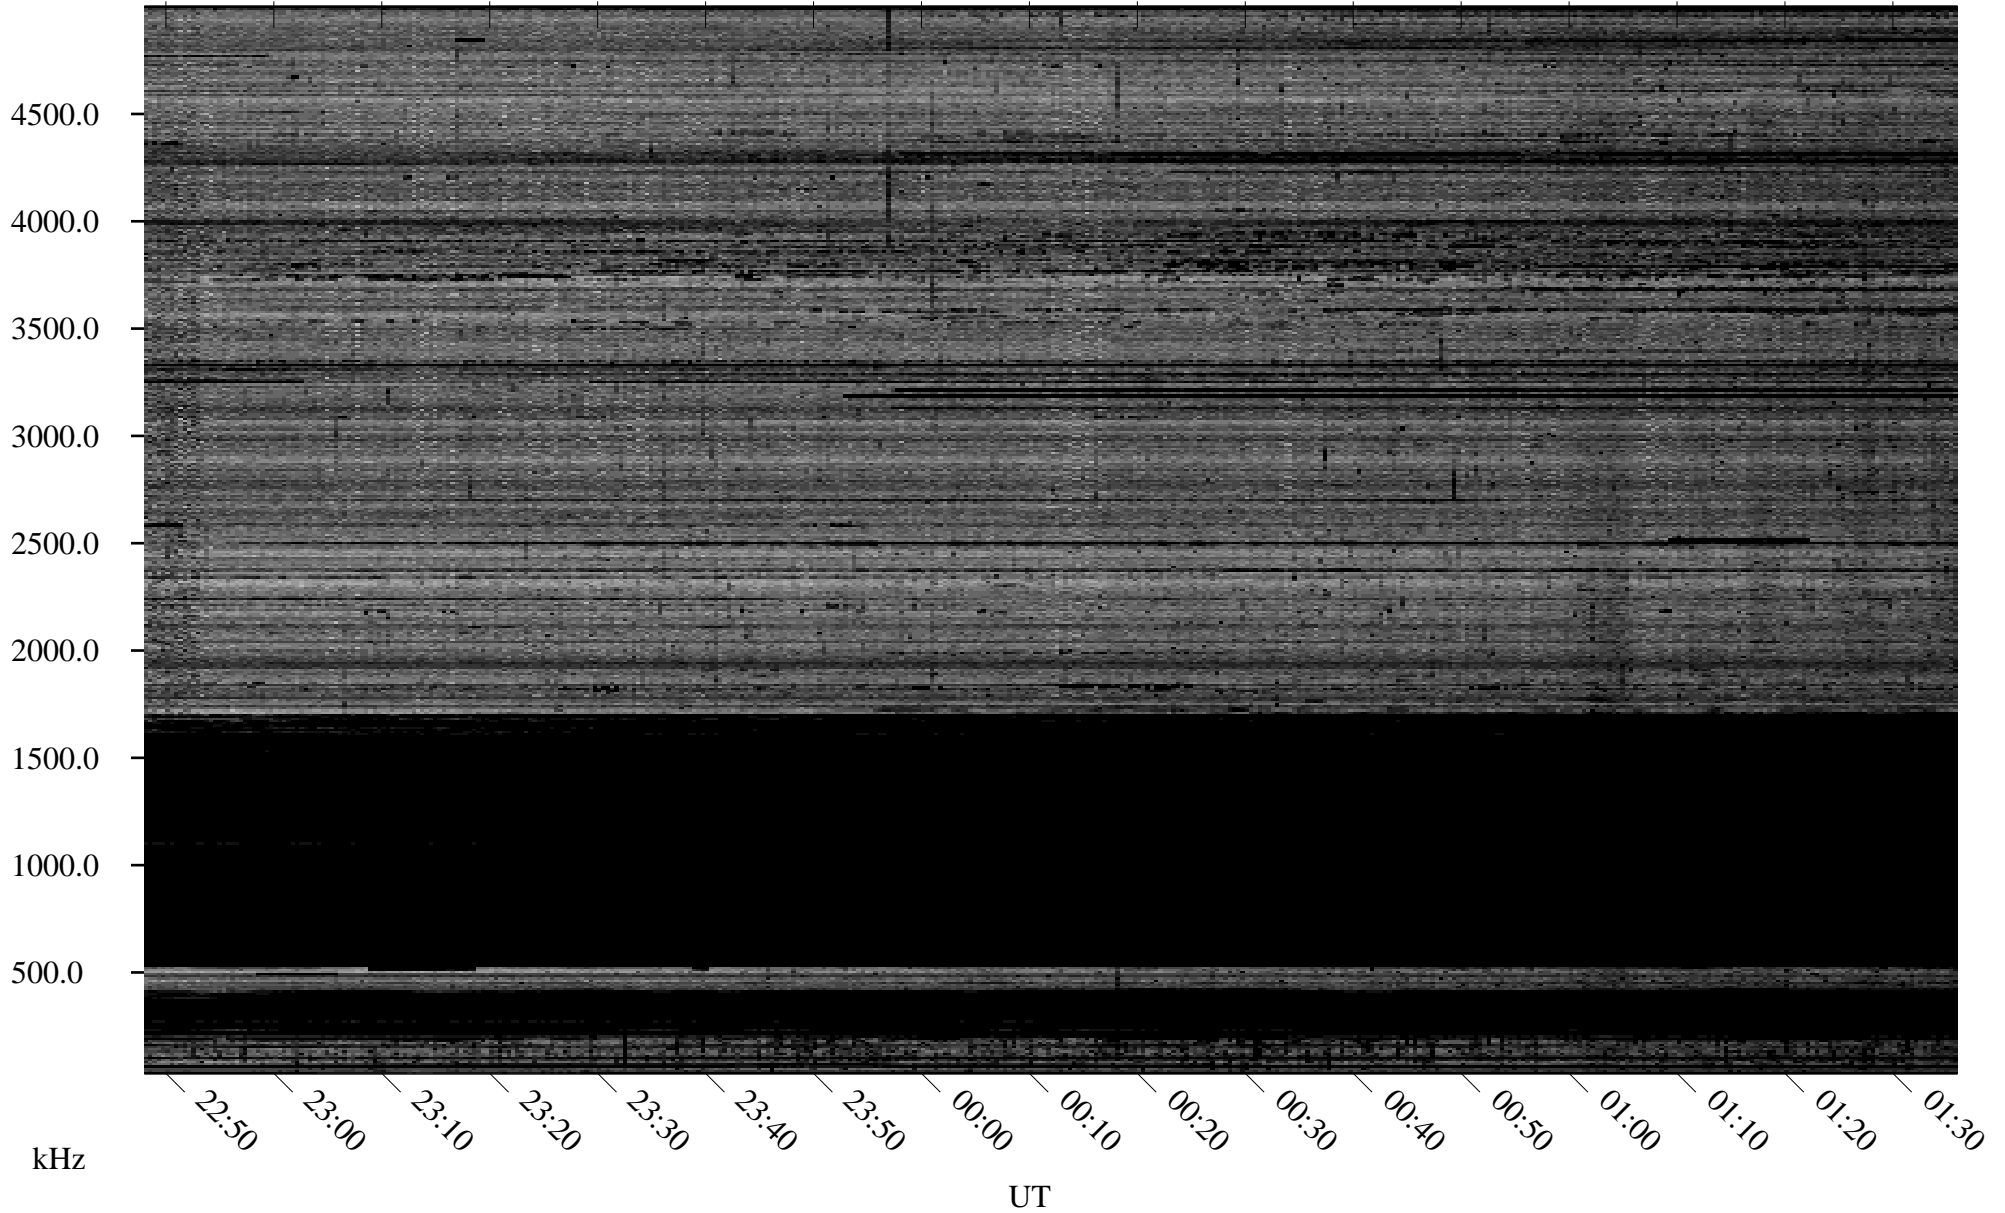

11/09/2007 Churchill, Manitoba

Linear Scale Black = 161 White = 15

ch07313l.r00SUm max_12

Page 1

11/09/2007 Churchill, Manitoba

Linear Scale Black = 161 White = 15

ch07313l.r00SUm max_12

Page 2

11/10/2007 Churchill, Manitoba

Linear Scale Black = 161 White = 15

ch07313l.r00SUm max_12

Page 3

11/10/2007 Churchill, Manitoba

Linear Scale Black = 161 White = 15

ch073131.r00SUm max_12

Page 4

11/10/2007 Churchill, Manitoba

Linear Scale Black = 161 White = 15

ch073131.r00SUm max_12

Page 5

11/10/2007 Churchill, Manitoba

Linear Scale Black = 161 White = 15

ch073131.r00SUm max_12

Page 6

11/10/2007 Churchill, Manitoba

Linear Scale Black = 161 White = 15

ch07313l.r00SUm max_12

Page 7

11/10/2007 Churchill, Manitoba

Linear Scale Black = 161 White = 15

ch07313l.r00SUm max_12