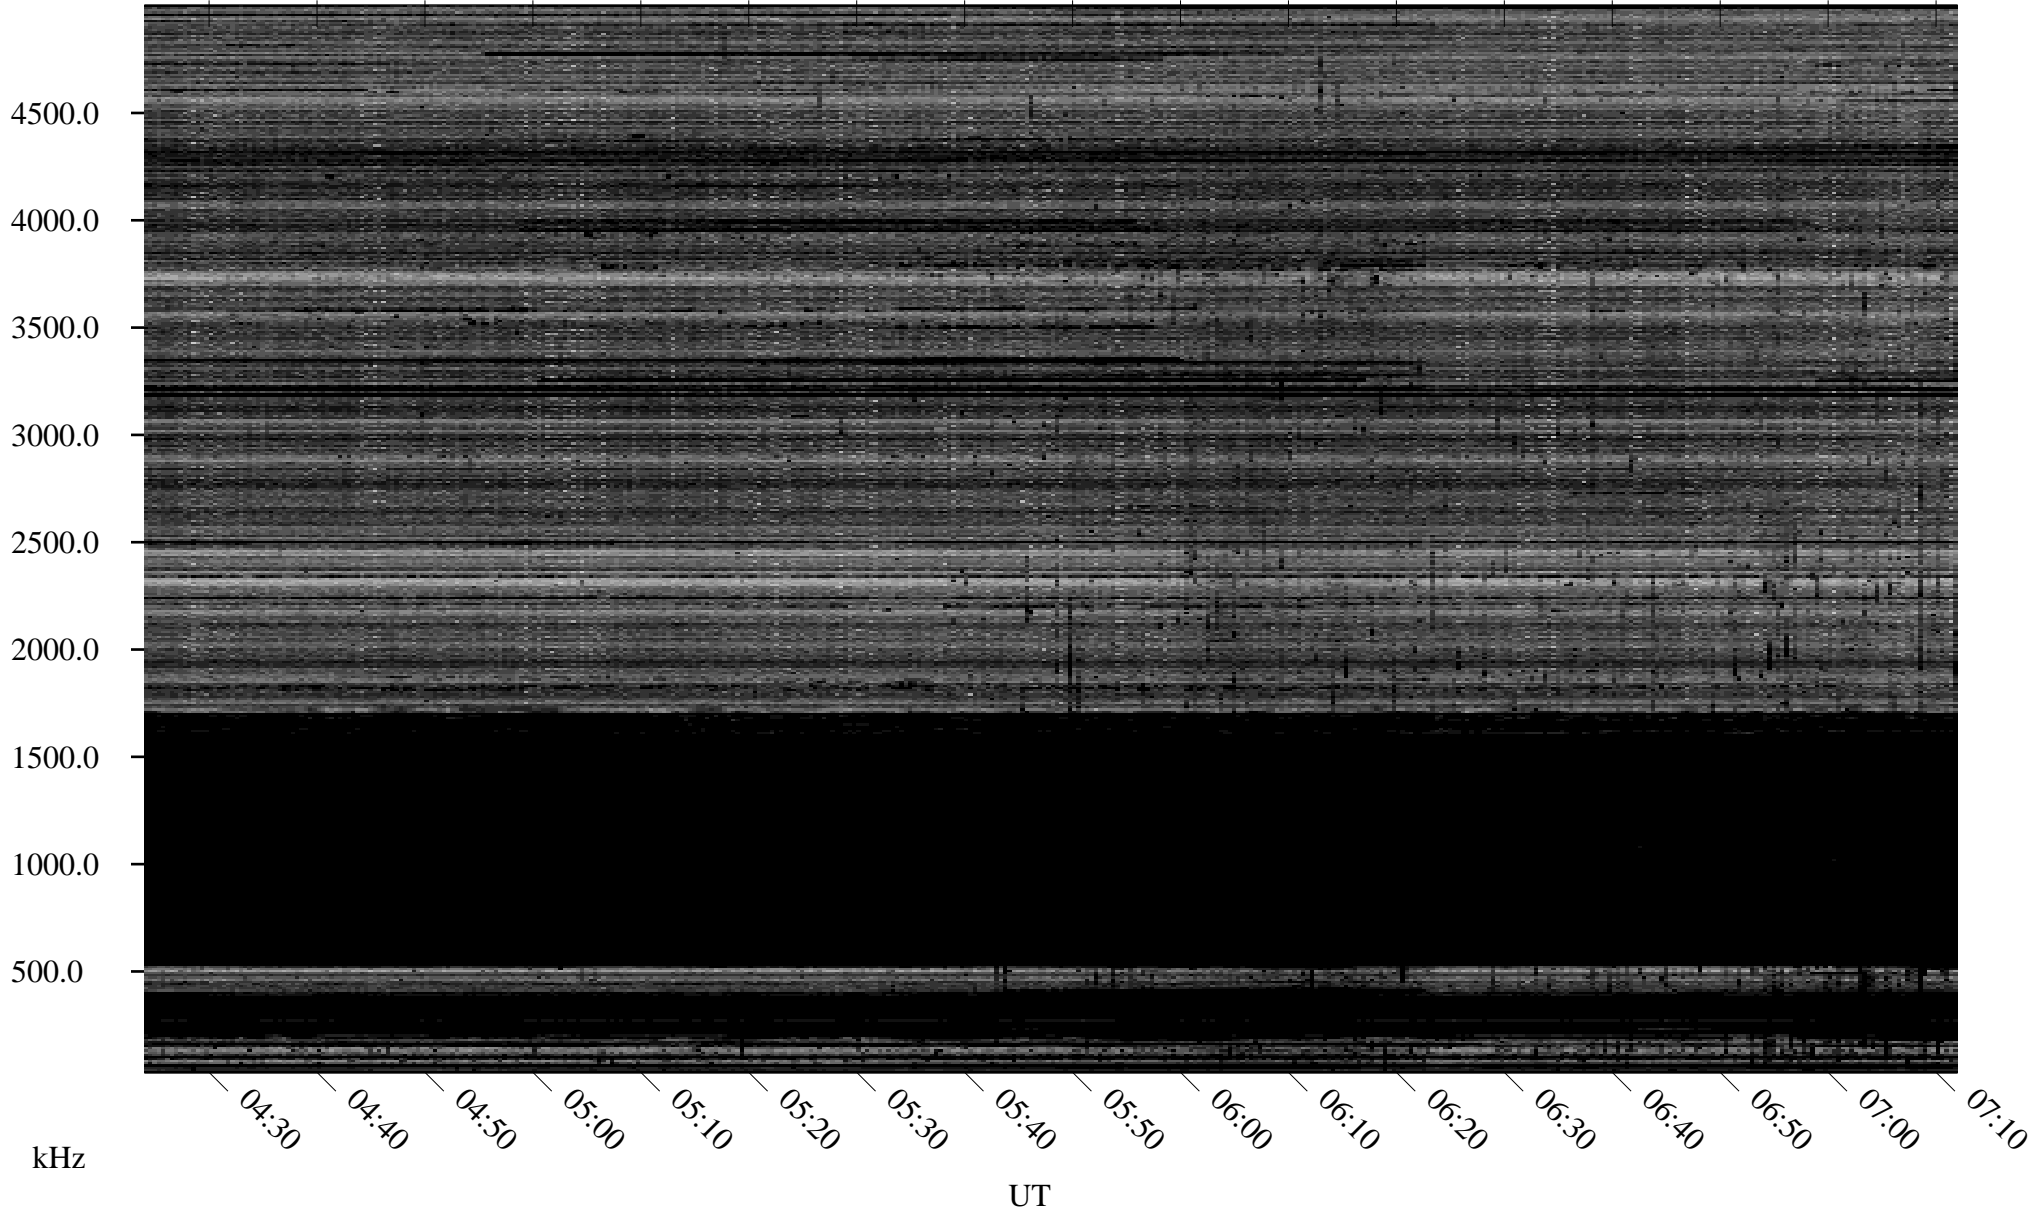

# 11/10/2007 Churchill, Manitoba

Linear Scale    Black = 161    White = 15

ch07314l.r00SUm max\_12

Page 1

# 11/10/2007 Churchill, Manitoba

Linear Scale    Black = 161    White = 15

ch07314l.r00SUm max\_12

Page 2

# 11/11/2007 Churchill, Manitoba

Linear Scale    Black = 161    White = 15

ch07314l.r00SUm max\_12

Page 3

# 11/11/2007 Churchill, Manitoba

Linear Scale    Black = 161    White = 15

ch07314l.r00SUm max\_12

Page 4