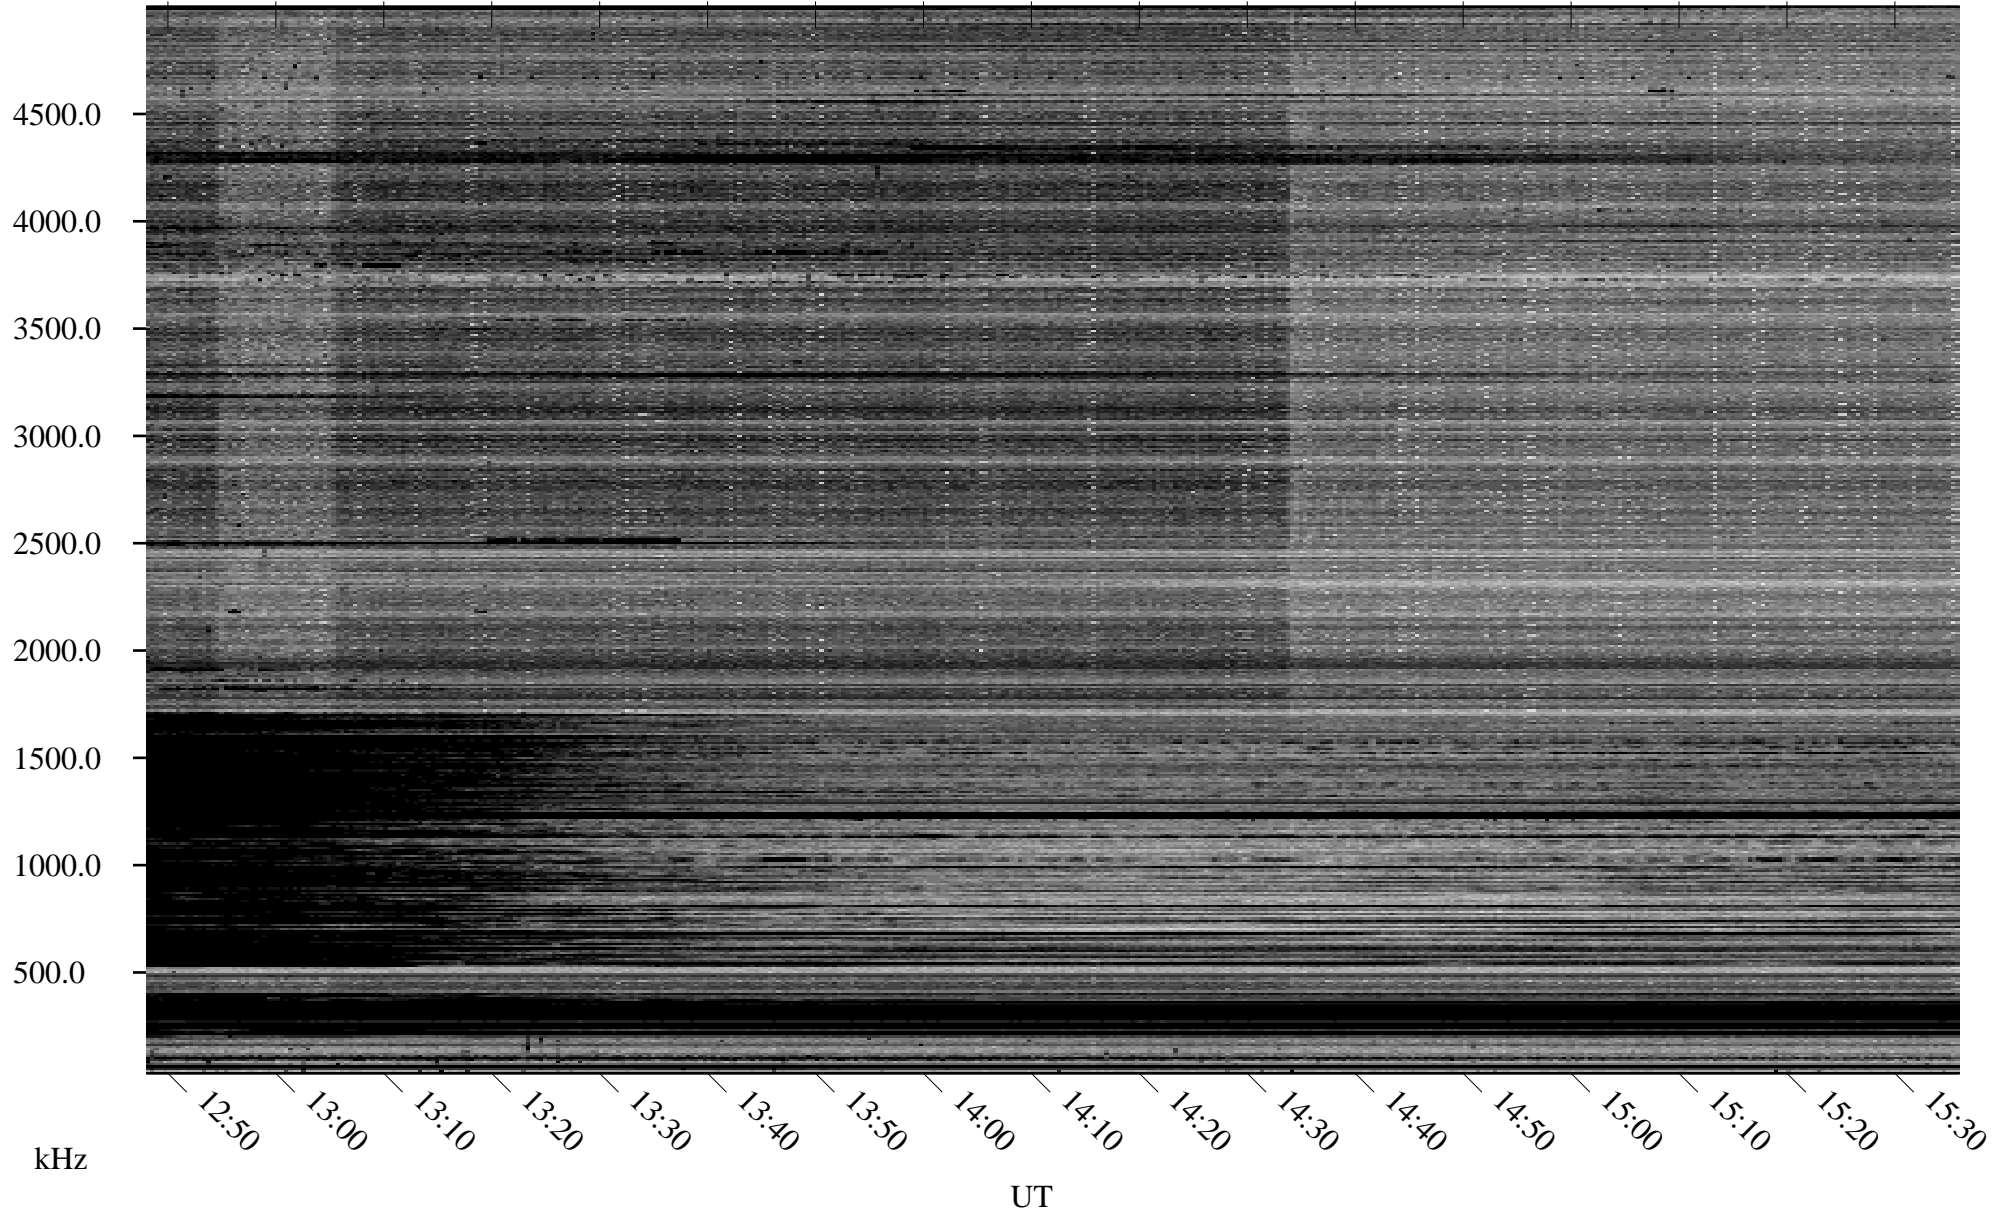

# 11/11/2007 Churchill, Manitoba

Linear Scale    Black = 161    White = 15

ch07314l.r00SUm max\_12

Page 6

# 11/11/2007 Churchill, Manitoba

Linear Scale    Black = 161    White = 15

ch07314l.r00SUm max\_12

Page 7