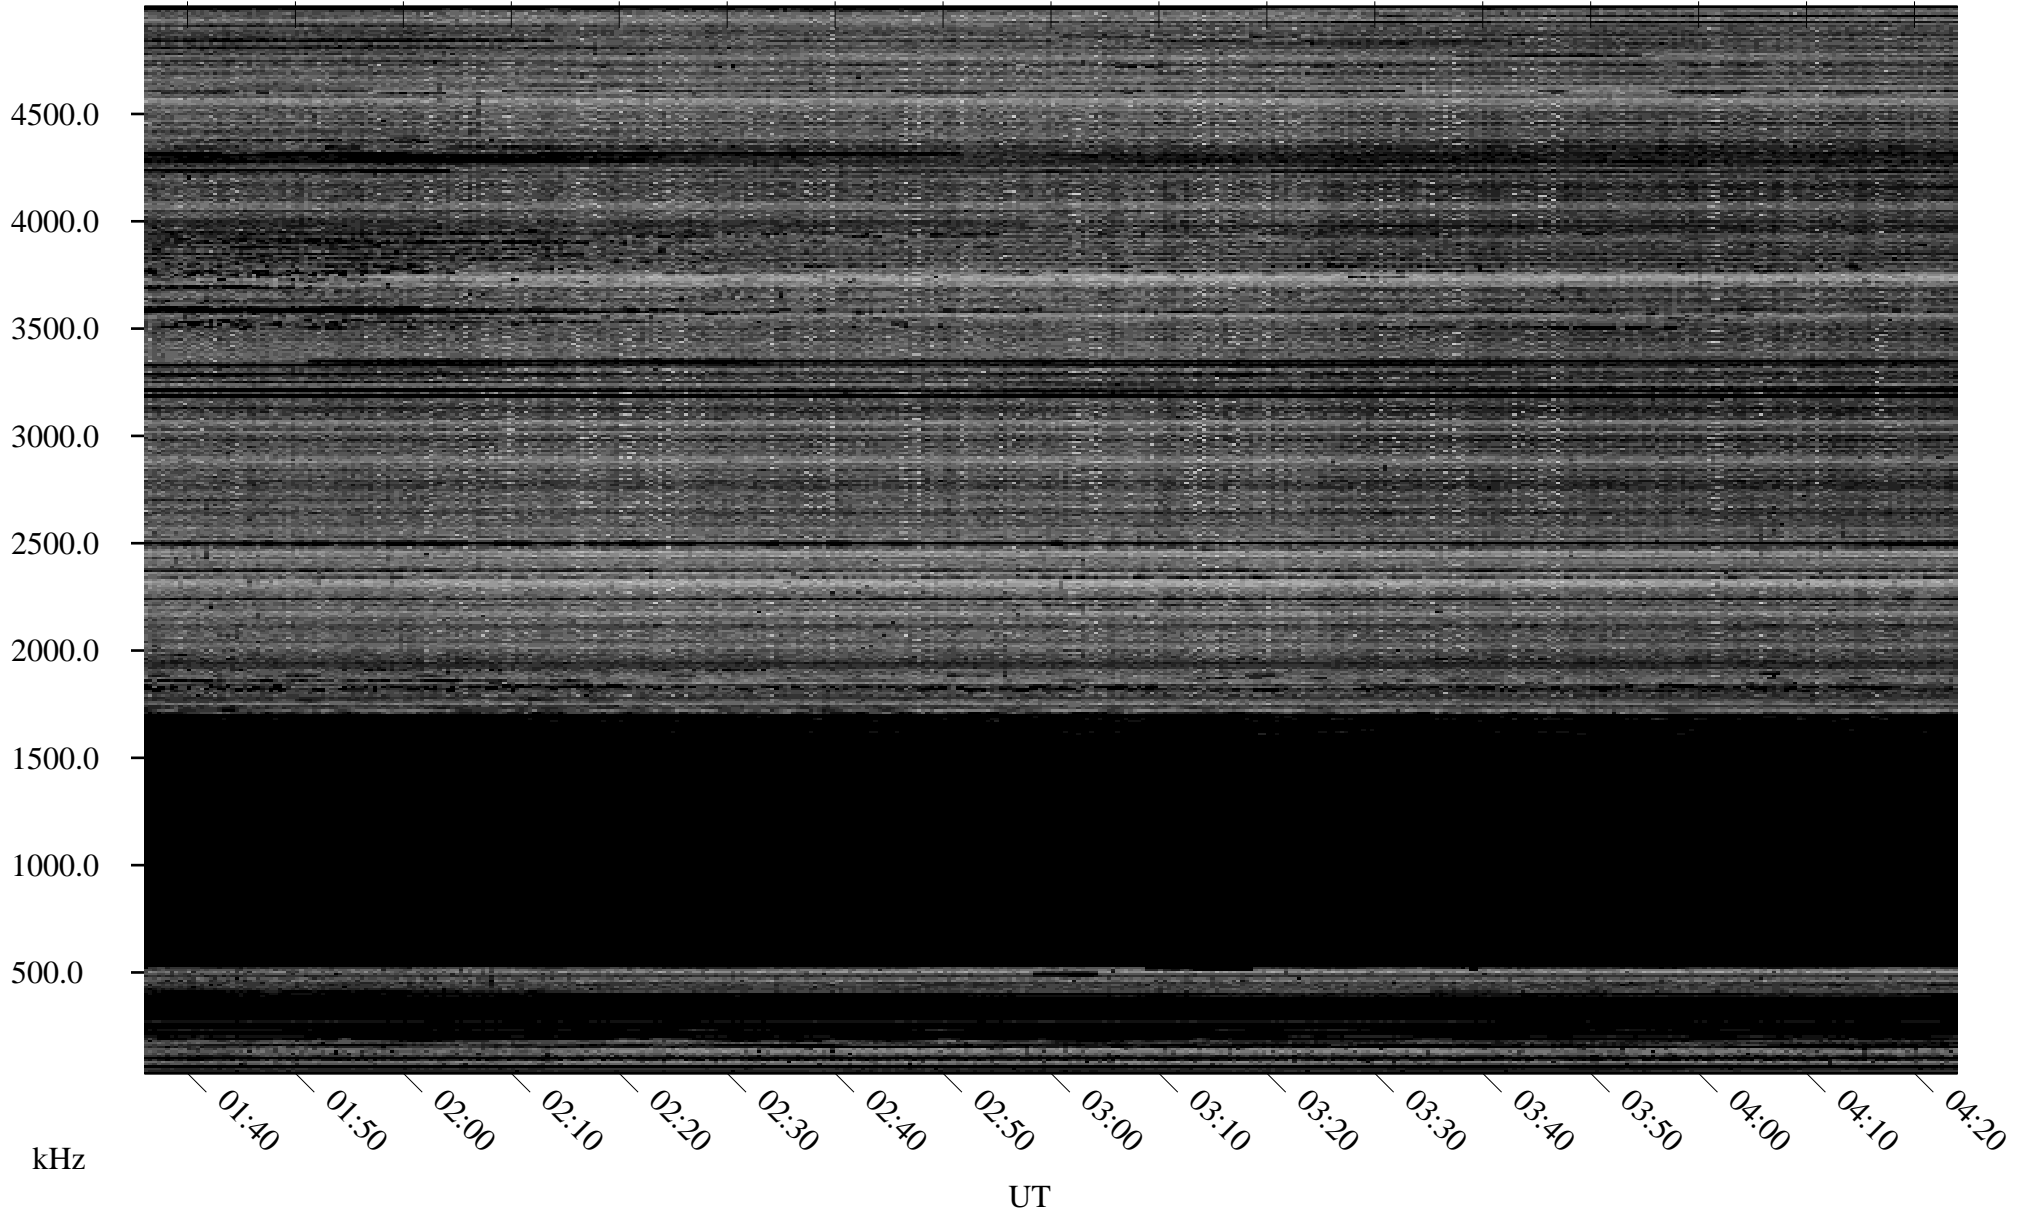

# 11/10/2007 Churchill, Manitoba

Linear Scale    Black = 161    White = 15

ch07314l.r00SUm max\_12

Page 1

# 11/10/2007 Churchill, Manitoba

Linear Scale    Black = 161    White = 15

ch07314l.r00SUm max\_12

Page 2

# 11/11/2007 Churchill, Manitoba

Linear Scale    Black = 161    White = 15

ch07314l.r00SUm max\_12

Page 3

# 11/11/2007 Churchill, Manitoba

Linear Scale    Black = 161    White = 15

ch07314l.r00SUm max\_12

Page 4