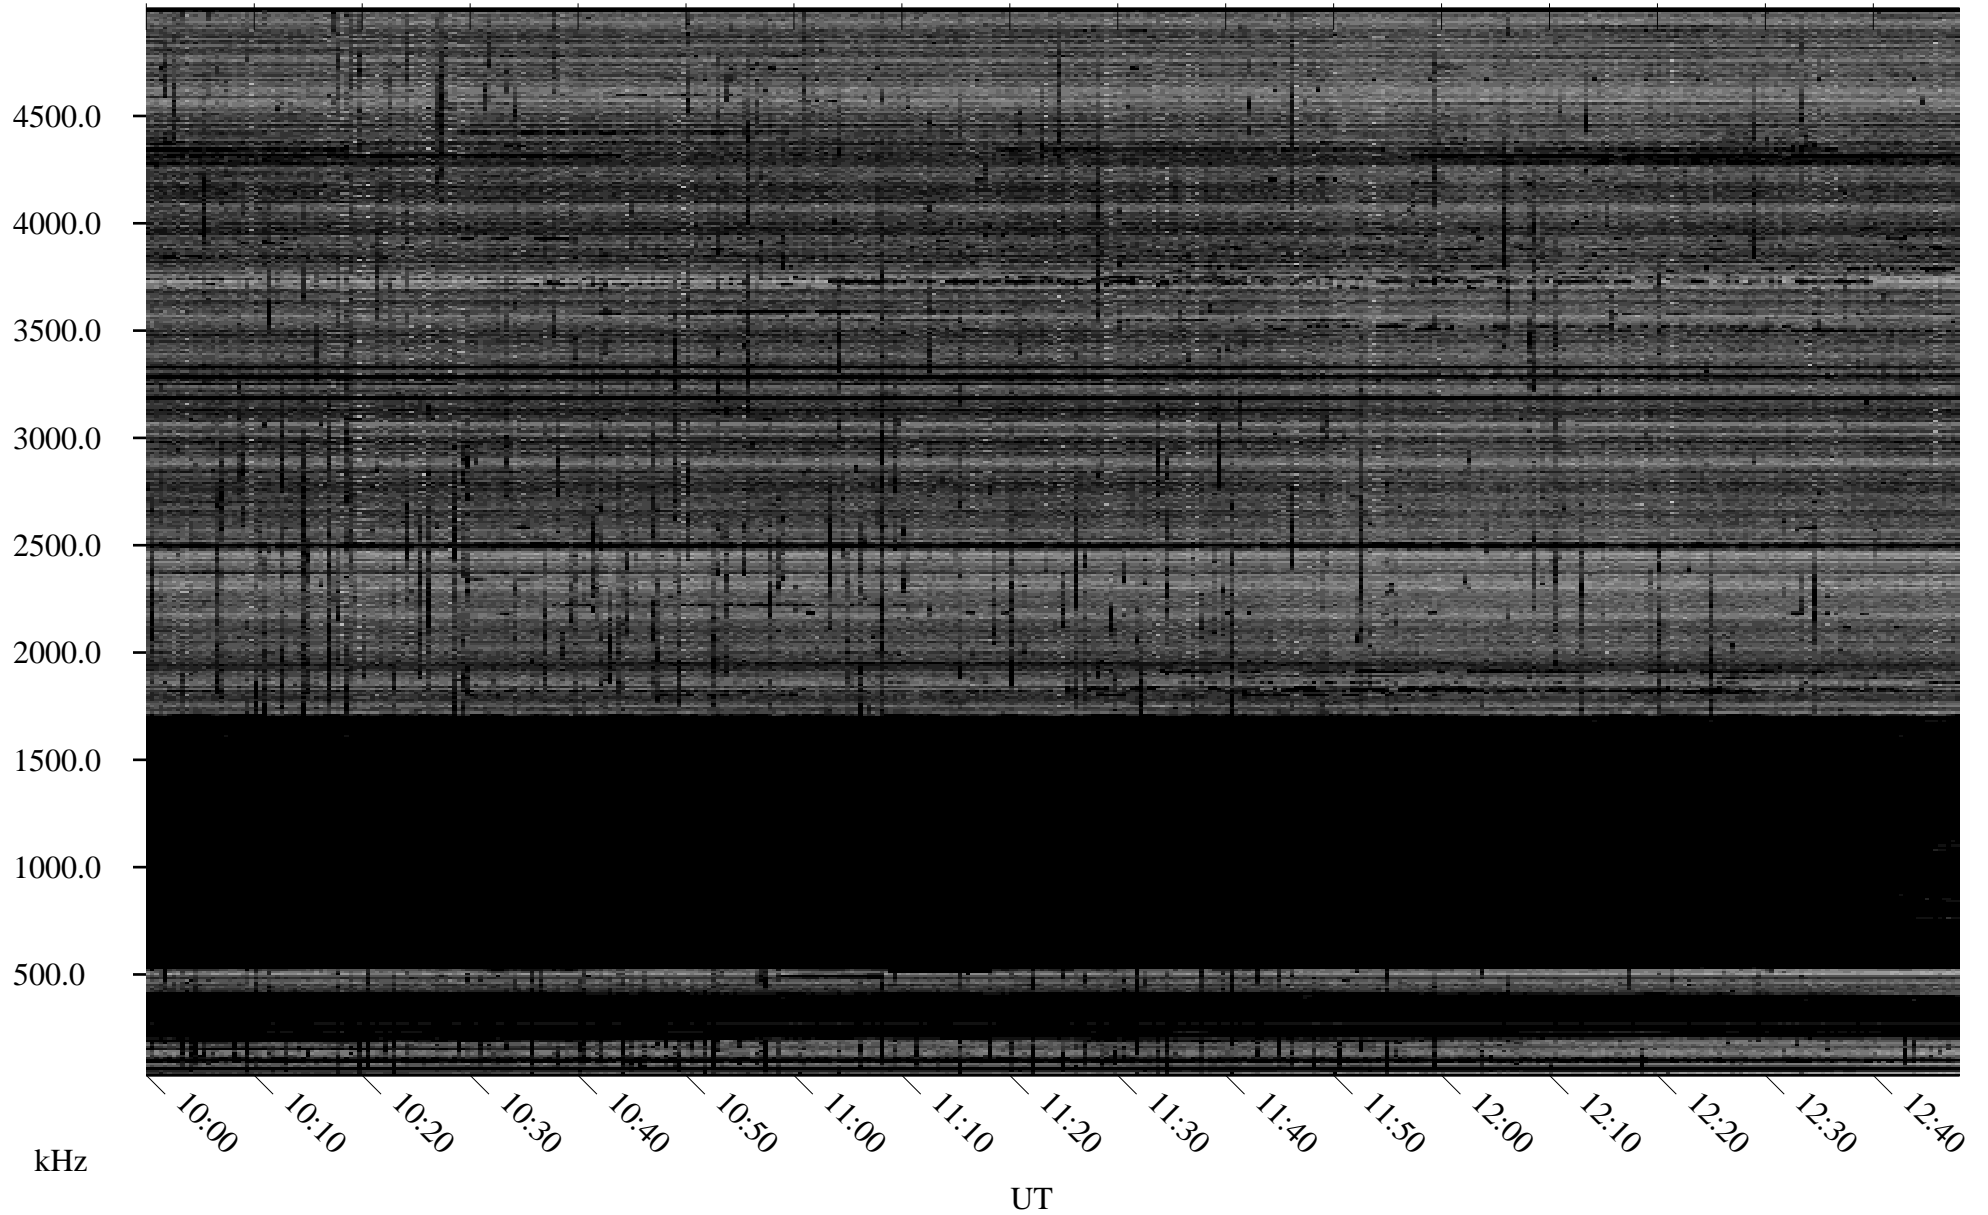

# 11/11/2007 Churchill, Manitoba

Linear Scale    Black = 161    White = 15

ch07314l.r00SUm max\_12

Page 5

# 11/11/2007 Churchill, Manitoba

Linear Scale    Black = 161    White = 15

ch07314l.r00SUm max\_12

Page 6