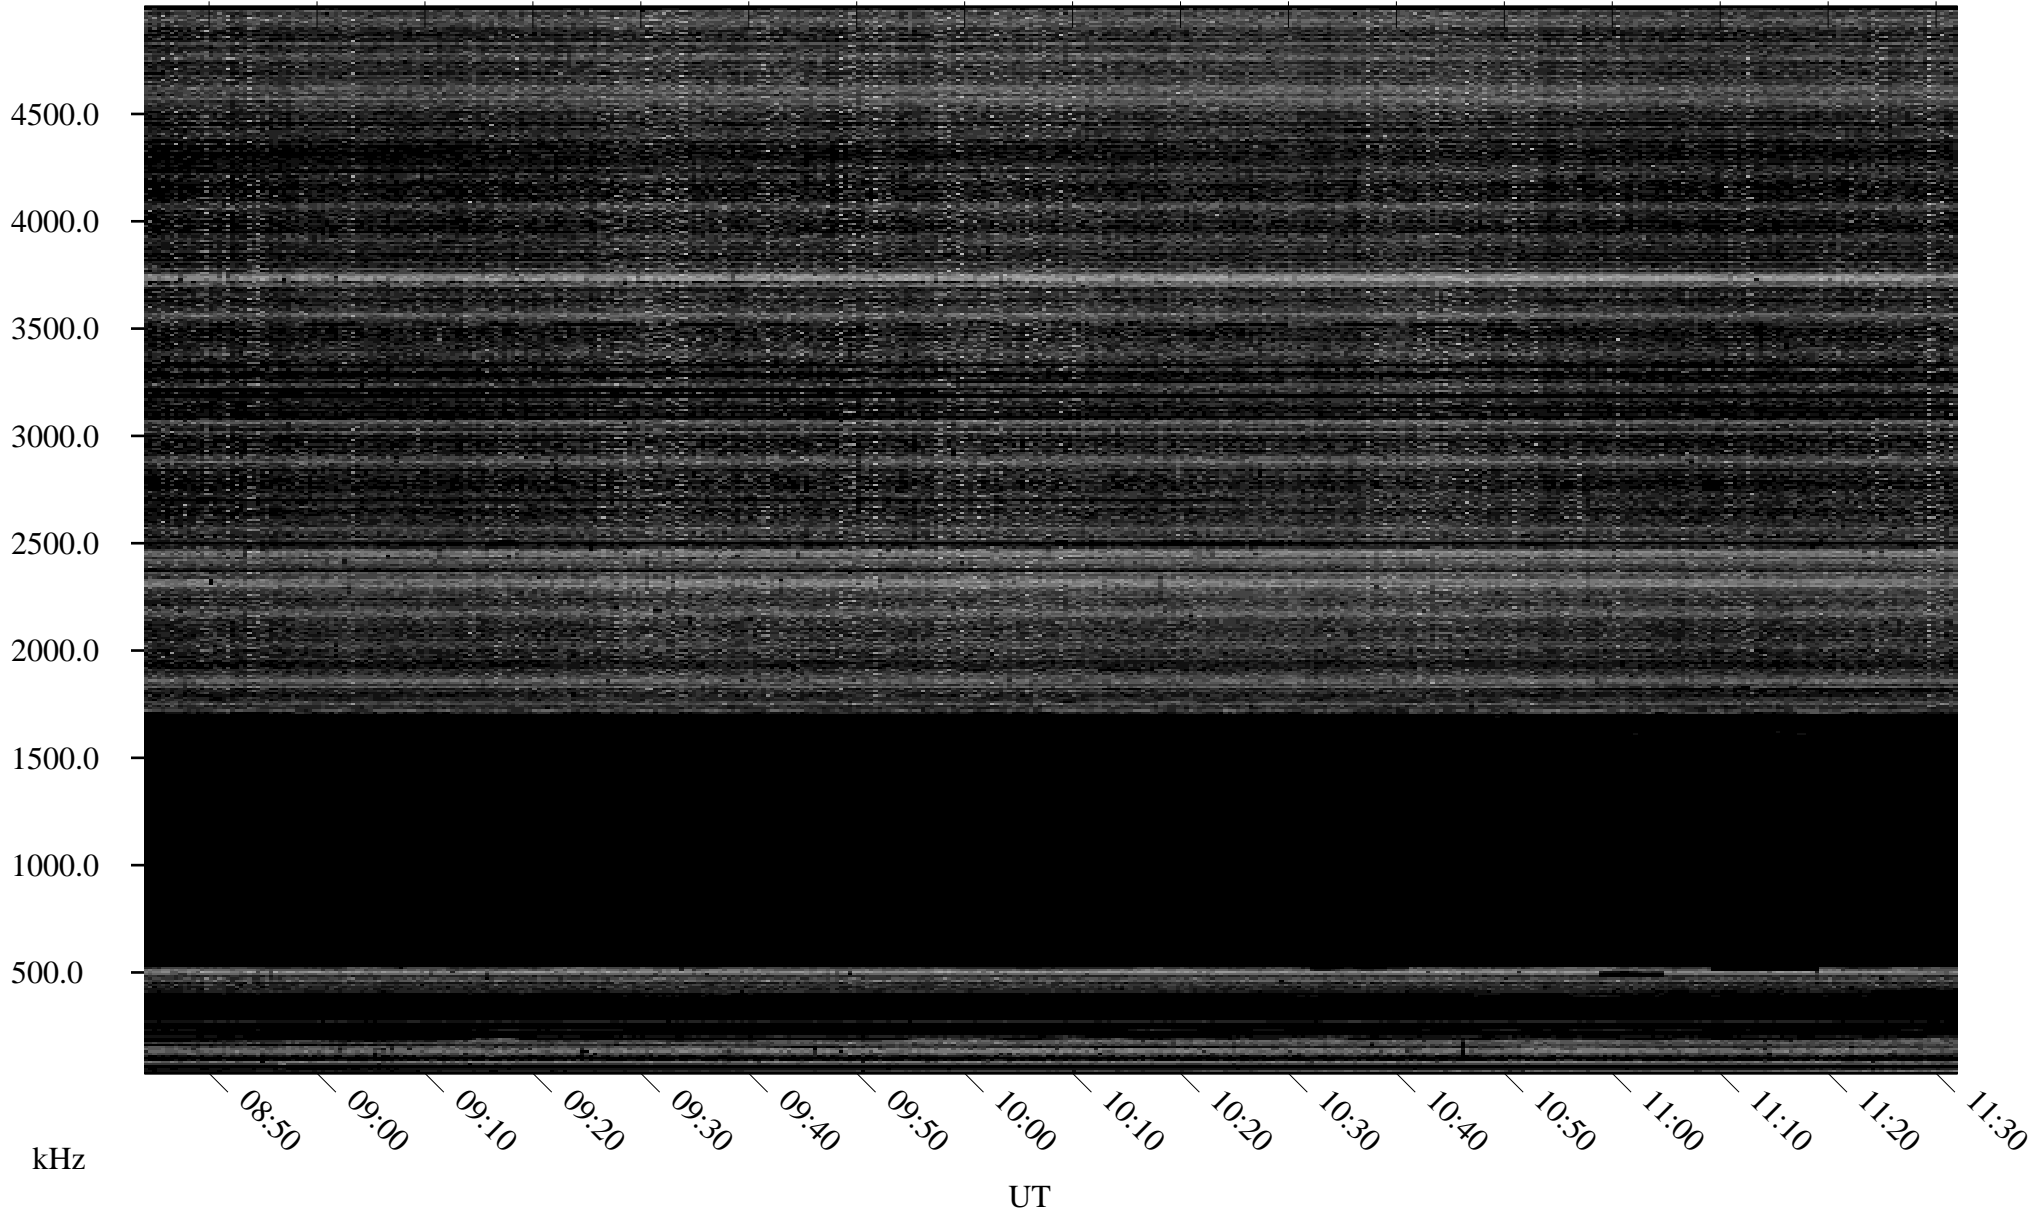

11/11/2007 Churchill, Manitoba

Linear Scale Black = 161 White = 15

ch073151.r00SUm max_12

Page 1

11/12/2007 Churchill, Manitoba

Linear Scale Black = 161 White = 15

ch073151.r00SUm max_12

Page 2

11/12/2007 Churchill, Manitoba

Linear Scale Black = 161 White = 15

ch07315l.r00SUm max_12

Page 3

11/12/2007 Churchill, Manitoba

Linear Scale Black = 161 White = 15

ch073151.r00SUm max_12

Page 4

11/12/2007 Churchill, Manitoba

Linear Scale Black = 161 White = 15

ch073151.r00SUm max_12

Page 5

11/12/2007 Churchill, Manitoba

Linear Scale Black = 161 White = 15

ch073151.r00SUm max_12

Page 6

11/12/2007 Churchill, Manitoba

Linear Scale Black = 161 White = 15

ch073151.r00SUm max_12

Page 7

11/12/2007 Churchill, Manitoba

Linear Scale Black = 161 White = 15

ch073151.r00SUm max_12