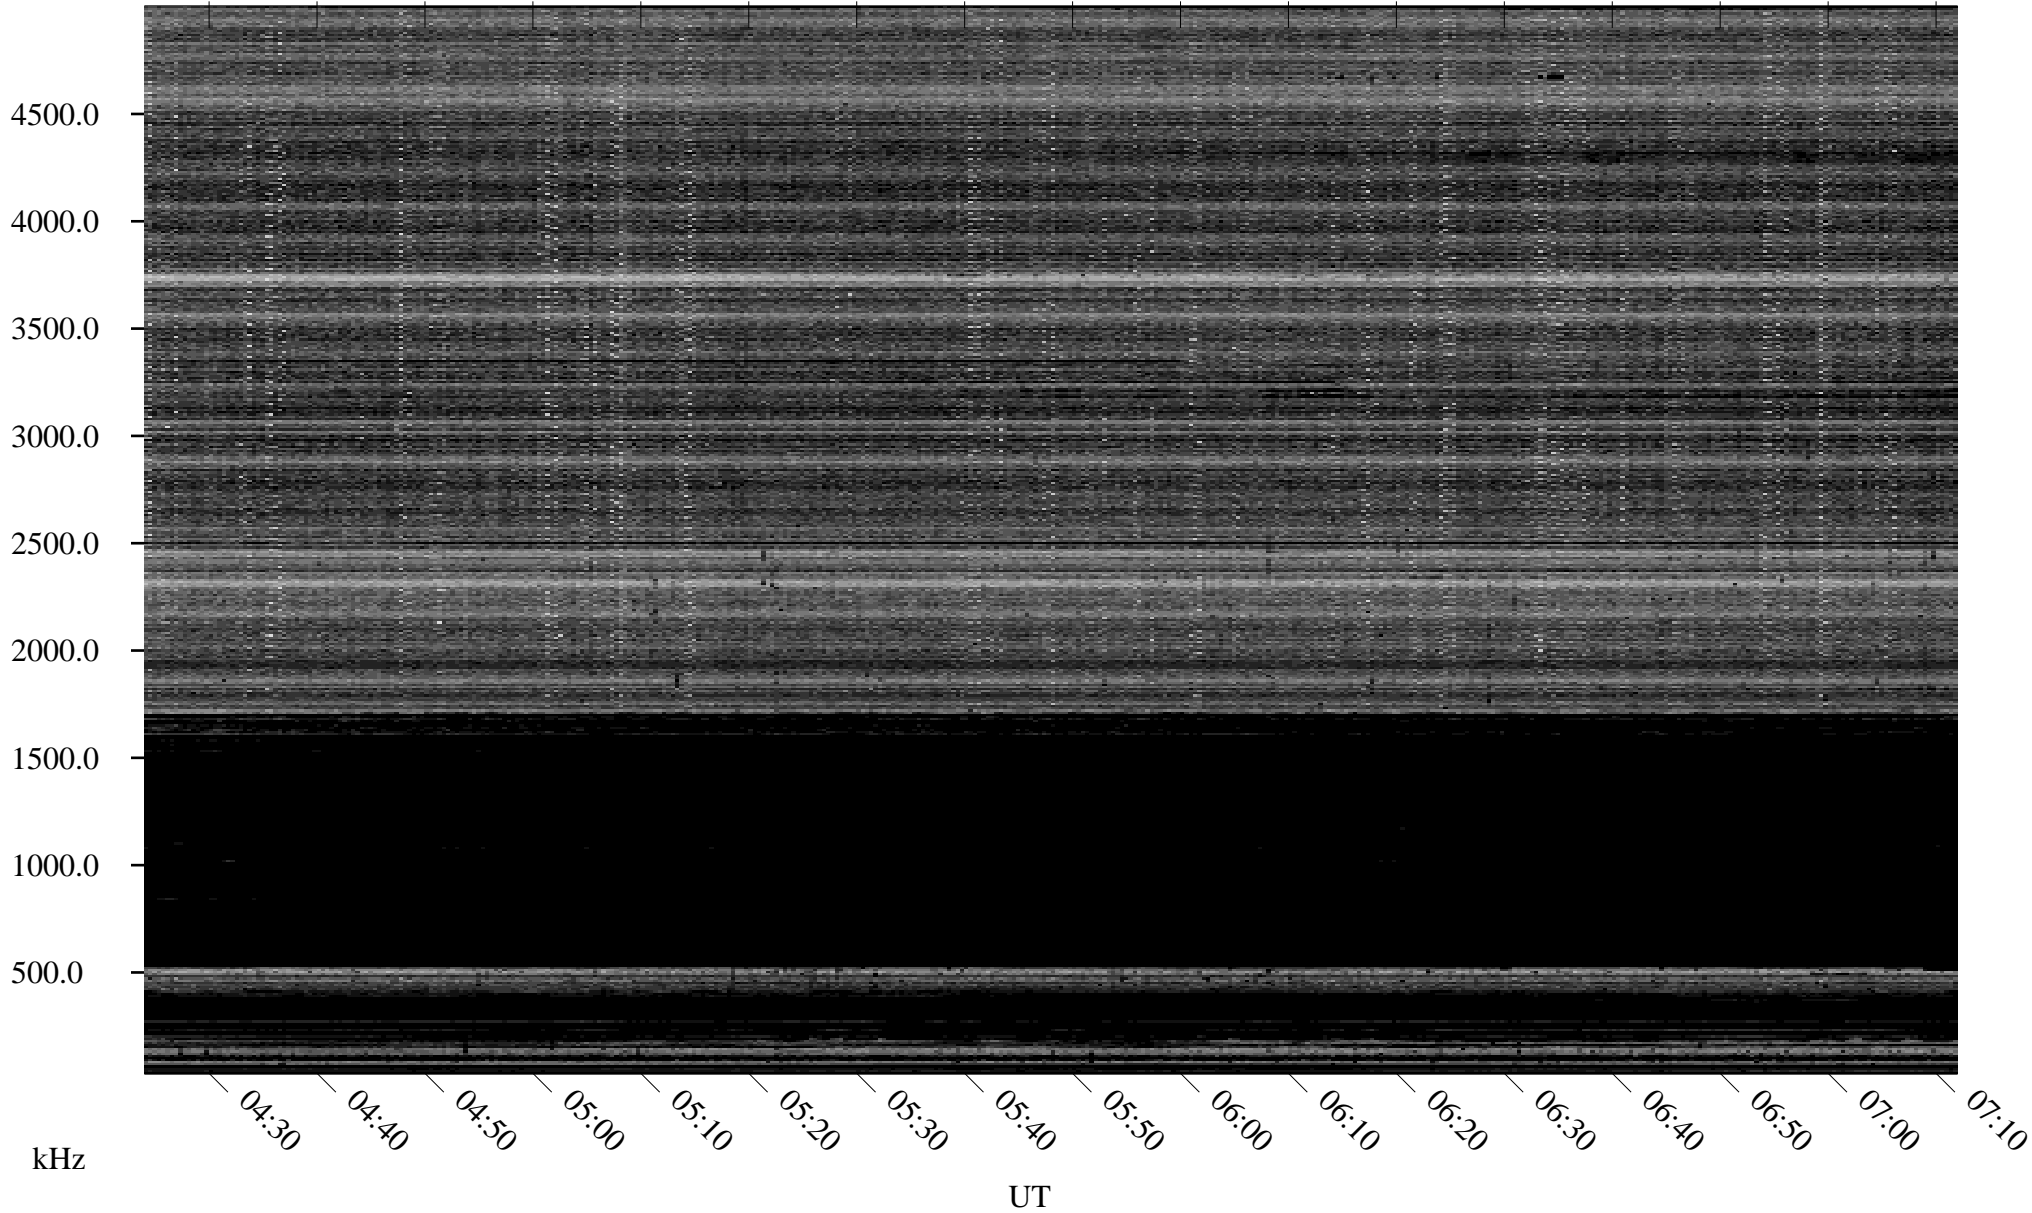

# 11/13/2007 Churchill, Manitoba

Linear Scale    Black = 161    White = 15

ch07316l.r00SUm max\_12

Page 3

# 11/13/2007 Churchill, Manitoba

Linear Scale    Black = 161    White = 15

ch07316l.r00SUm max\_12

Page 4

# 11/13/2007 Churchill, Manitoba

Linear Scale    Black = 161    White = 15

ch07316l.r00SUm max\_12

Page 5