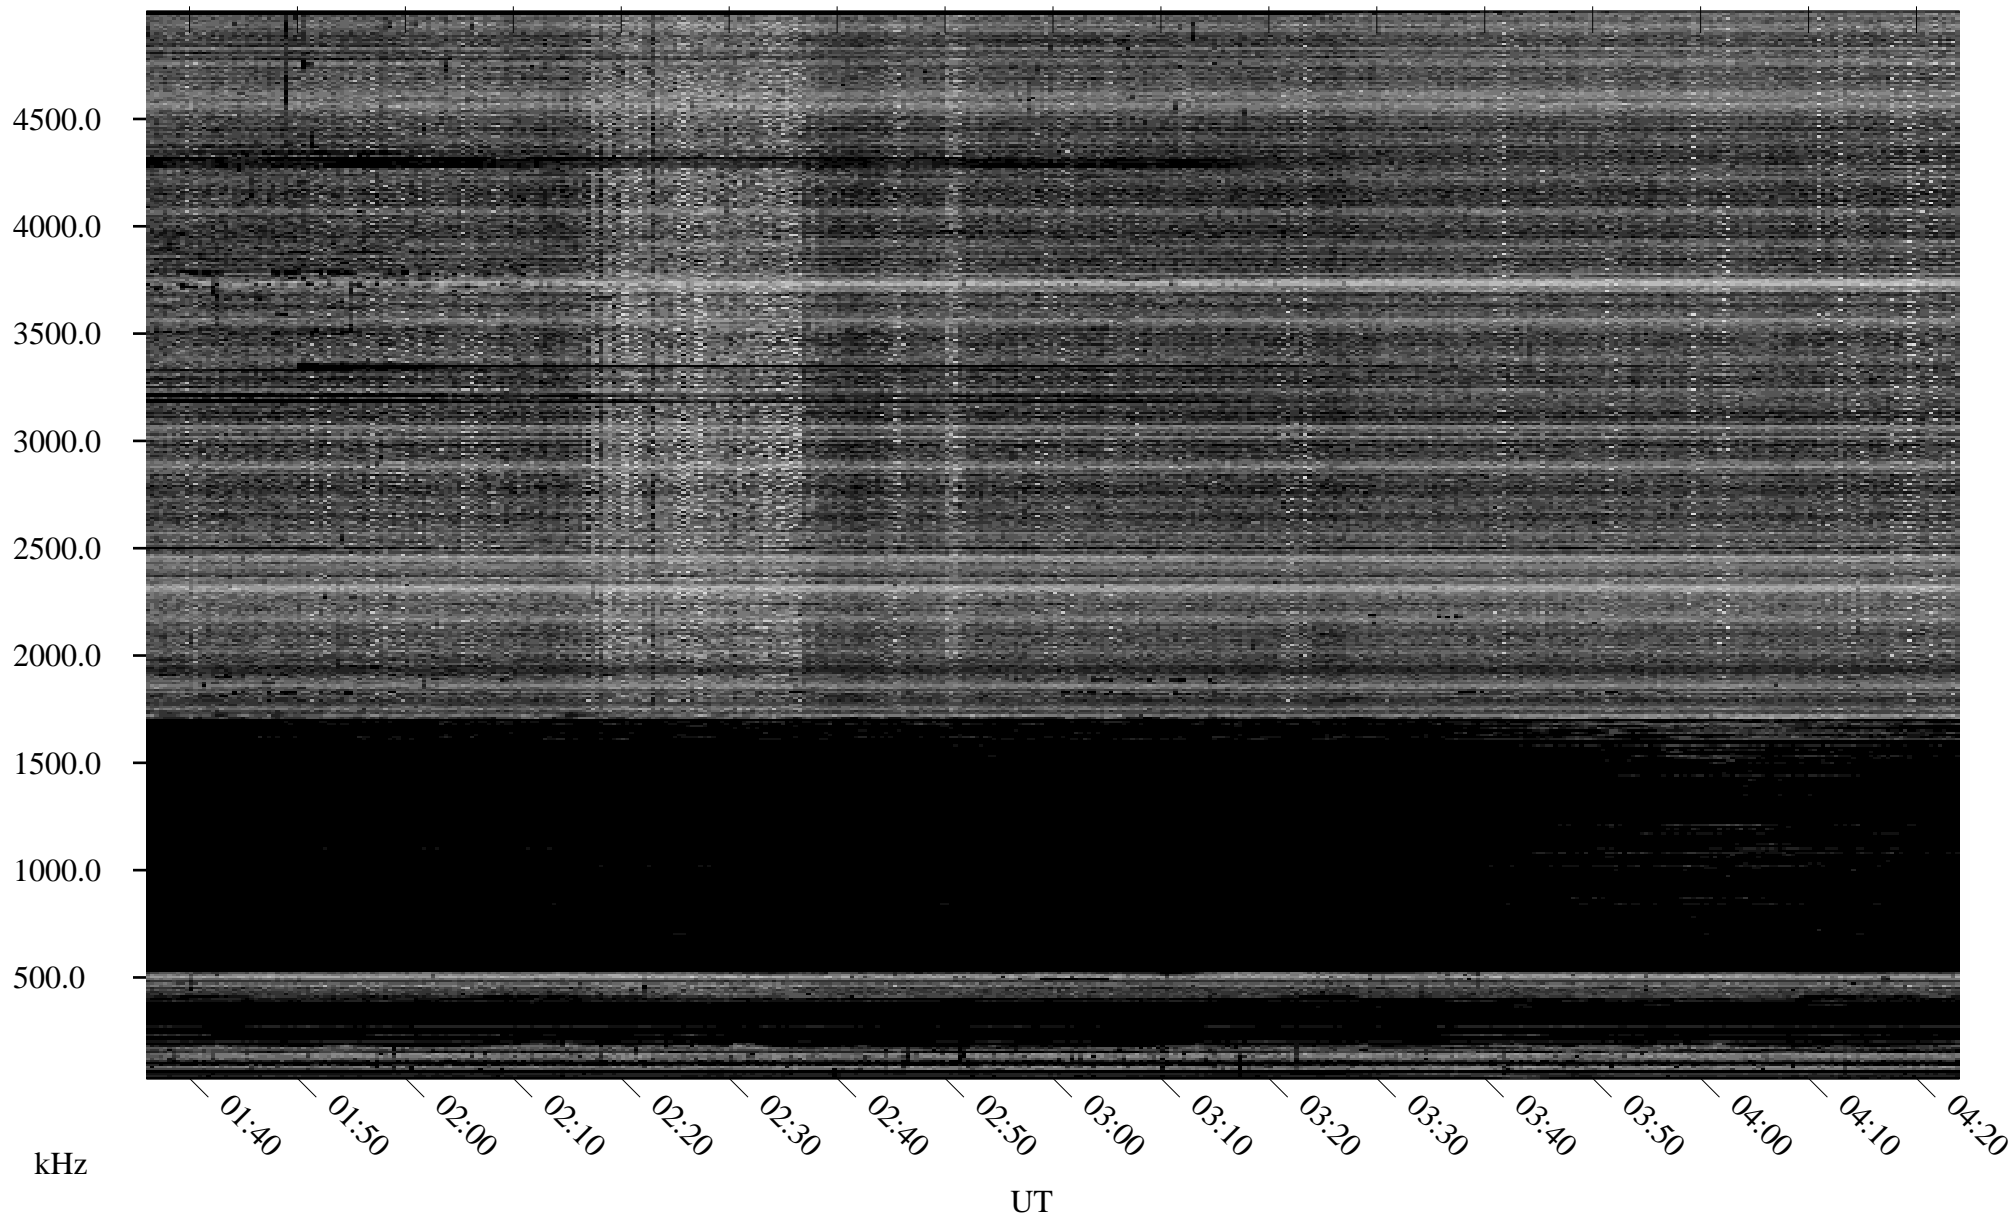

# 11/12/2007 Churchill, Manitoba

Linear Scale    Black = 161    White = 15

ch07316l.r00SUm max\_12

Page 1

# 11/12/2007 Churchill, Manitoba

Linear Scale    Black = 161    White = 15

ch07316l.r00SUm max\_12

Page 2

# 11/13/2007 Churchill, Manitoba

Linear Scale    Black = 161    White = 15

ch07316l.r00SUm max\_12

Page 3

# 11/13/2007 Churchill, Manitoba

Linear Scale    Black = 161    White = 15

ch07316l.r00SUm max\_12

Page 4