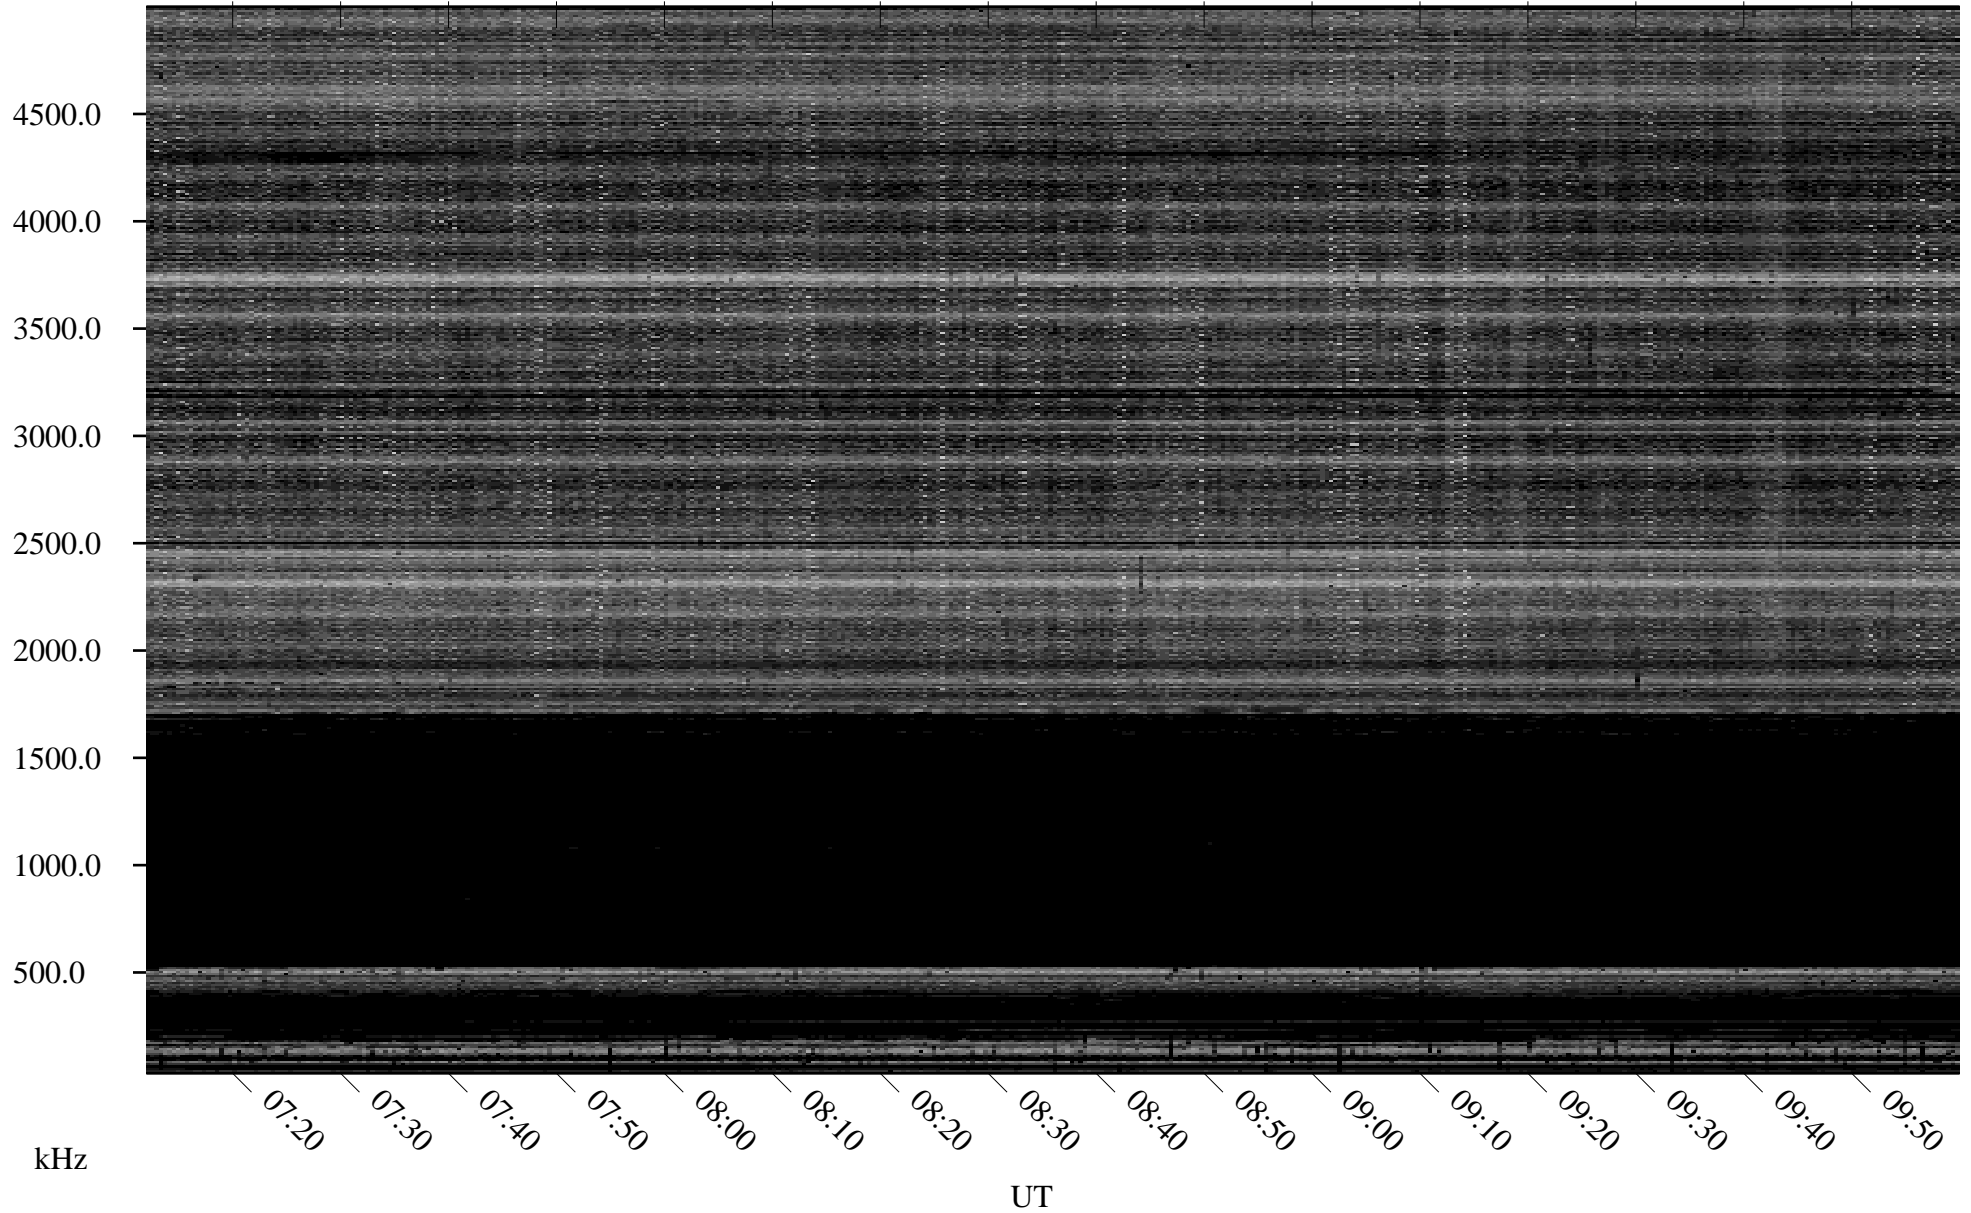

# 11/13/2007 Churchill, Manitoba

Linear Scale    Black = 161    White = 15

ch07316l.r00SUm max\_12

Page 4

# 11/13/2007 Churchill, Manitoba

Linear Scale    Black = 161    White = 15

ch07316l.r00SUm max\_12

Page 5

# 11/13/2007 Churchill, Manitoba

Linear Scale    Black = 161    White = 15

ch07316l.r00SUm max\_12

Page 6