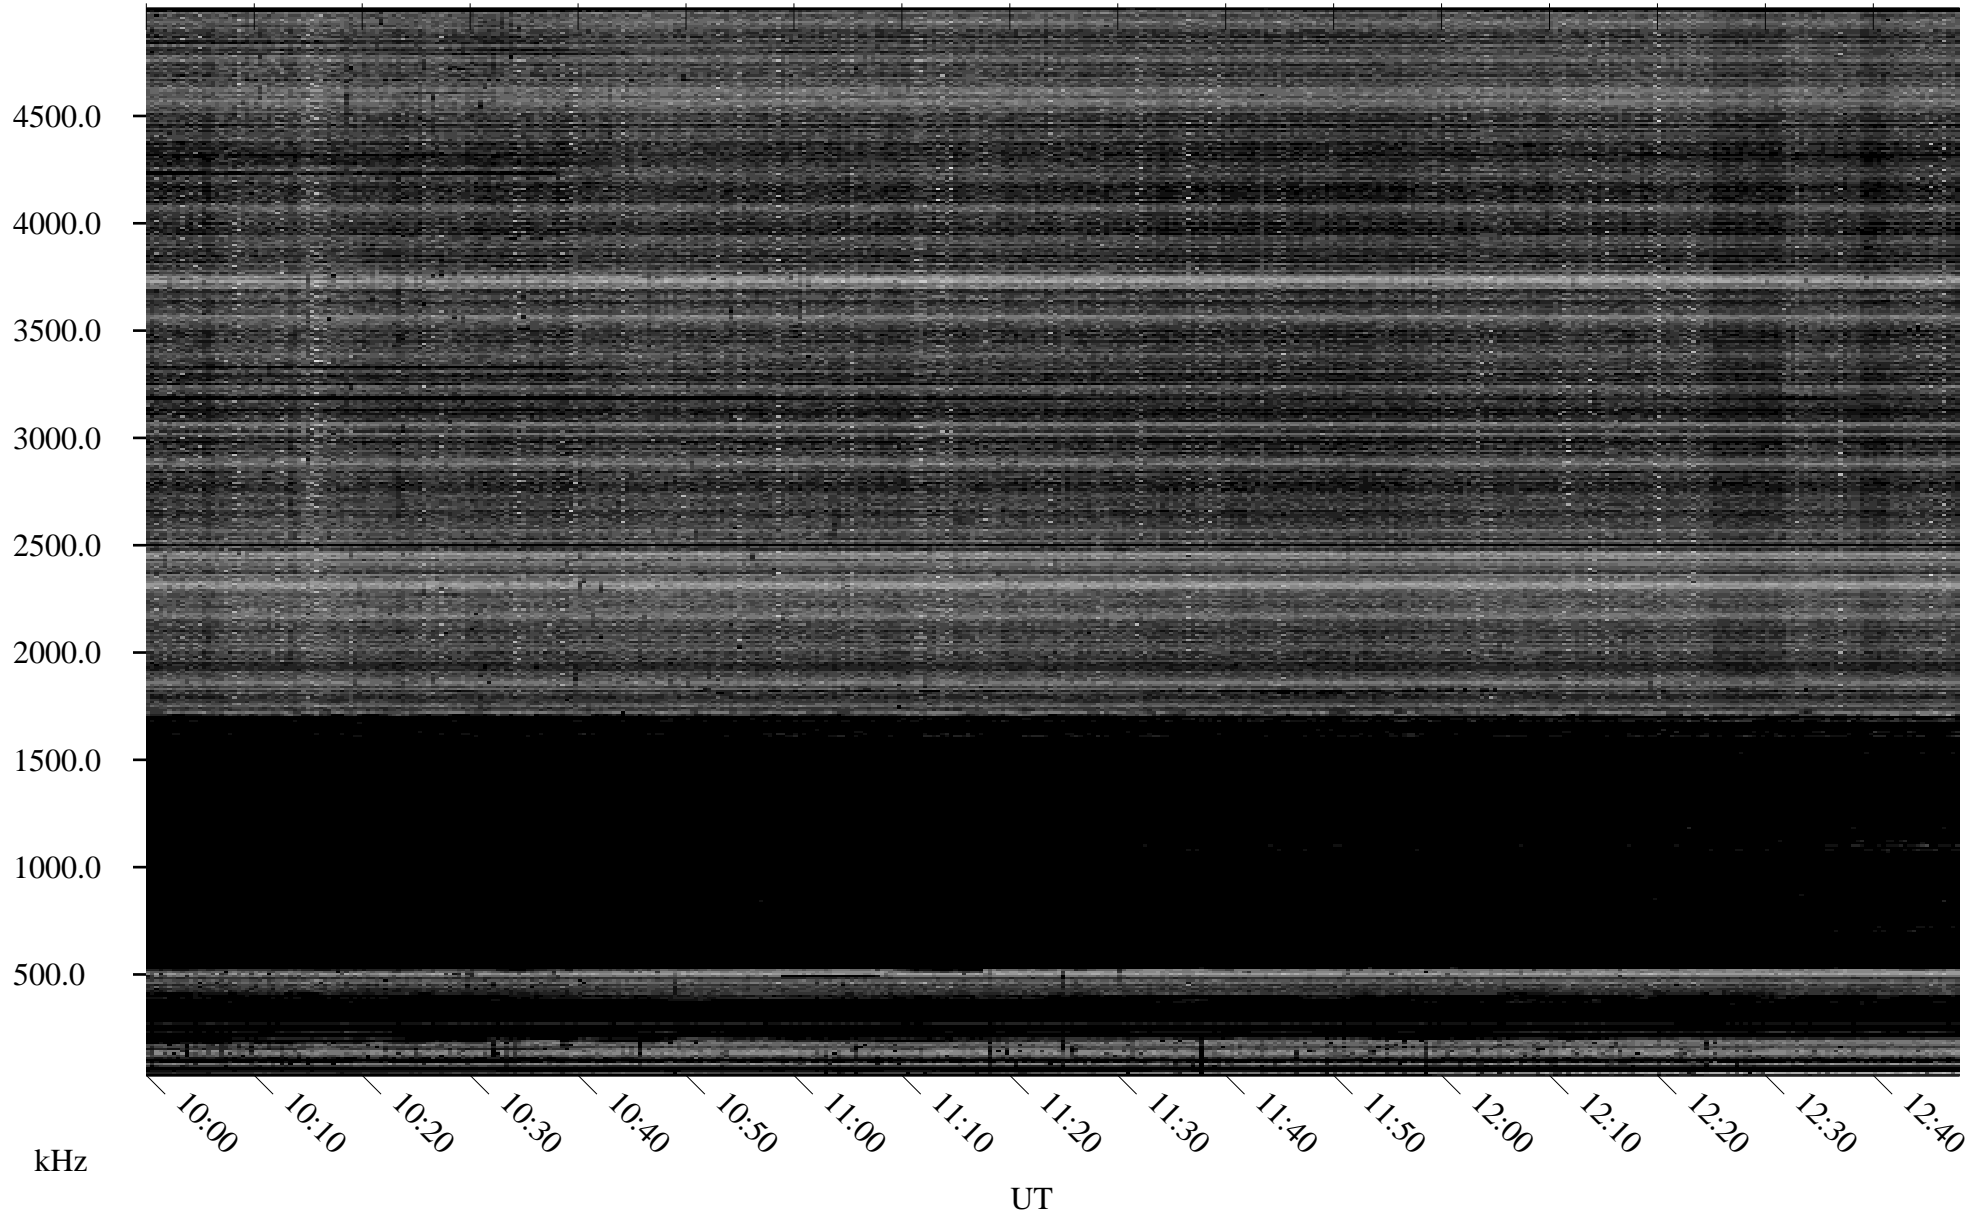

# 11/13/2007 Churchill, Manitoba

Linear Scale    Black = 161    White = 15

ch07316l.r00SUm max\_12

Page 5

# 11/13/2007 Churchill, Manitoba

Linear Scale    Black = 161    White = 15

ch07316l.r00SUm max\_12

Page 6