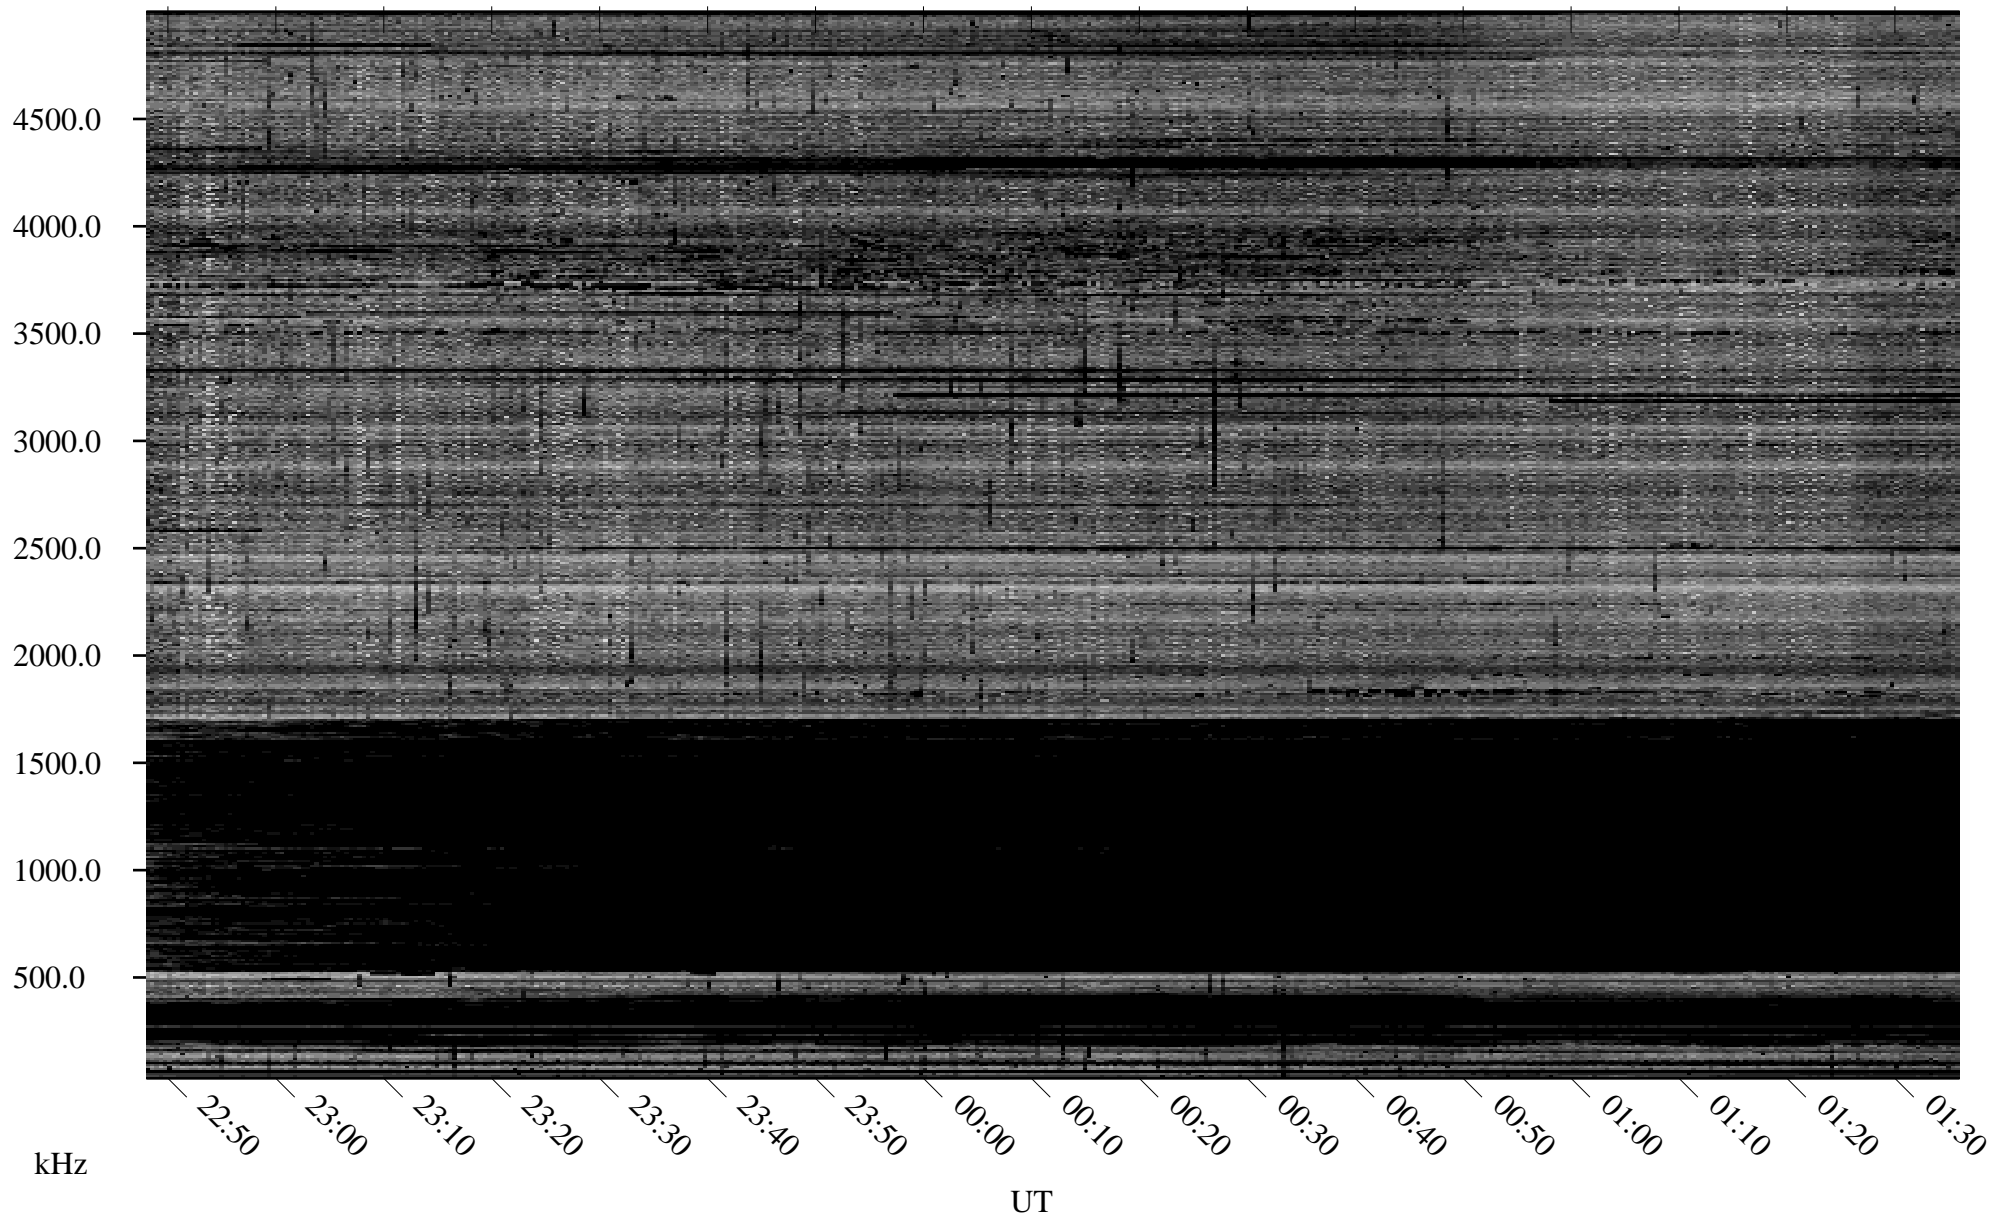

# 11/12/2007 Churchill, Manitoba

Linear Scale    Black = 161    White = 15

ch07316l.r00SUm max\_12

Page 1

# 11/12/2007 Churchill, Manitoba

Linear Scale    Black = 161    White = 15

ch07316l.r00SUm max\_12

Page 2

# 11/13/2007 Churchill, Manitoba

Linear Scale    Black = 161    White = 15

ch07316l.r00SUm max\_12

Page 3

# 11/13/2007 Churchill, Manitoba

Linear Scale    Black = 161    White = 15

ch07316l.r00SUm max\_12

Page 4