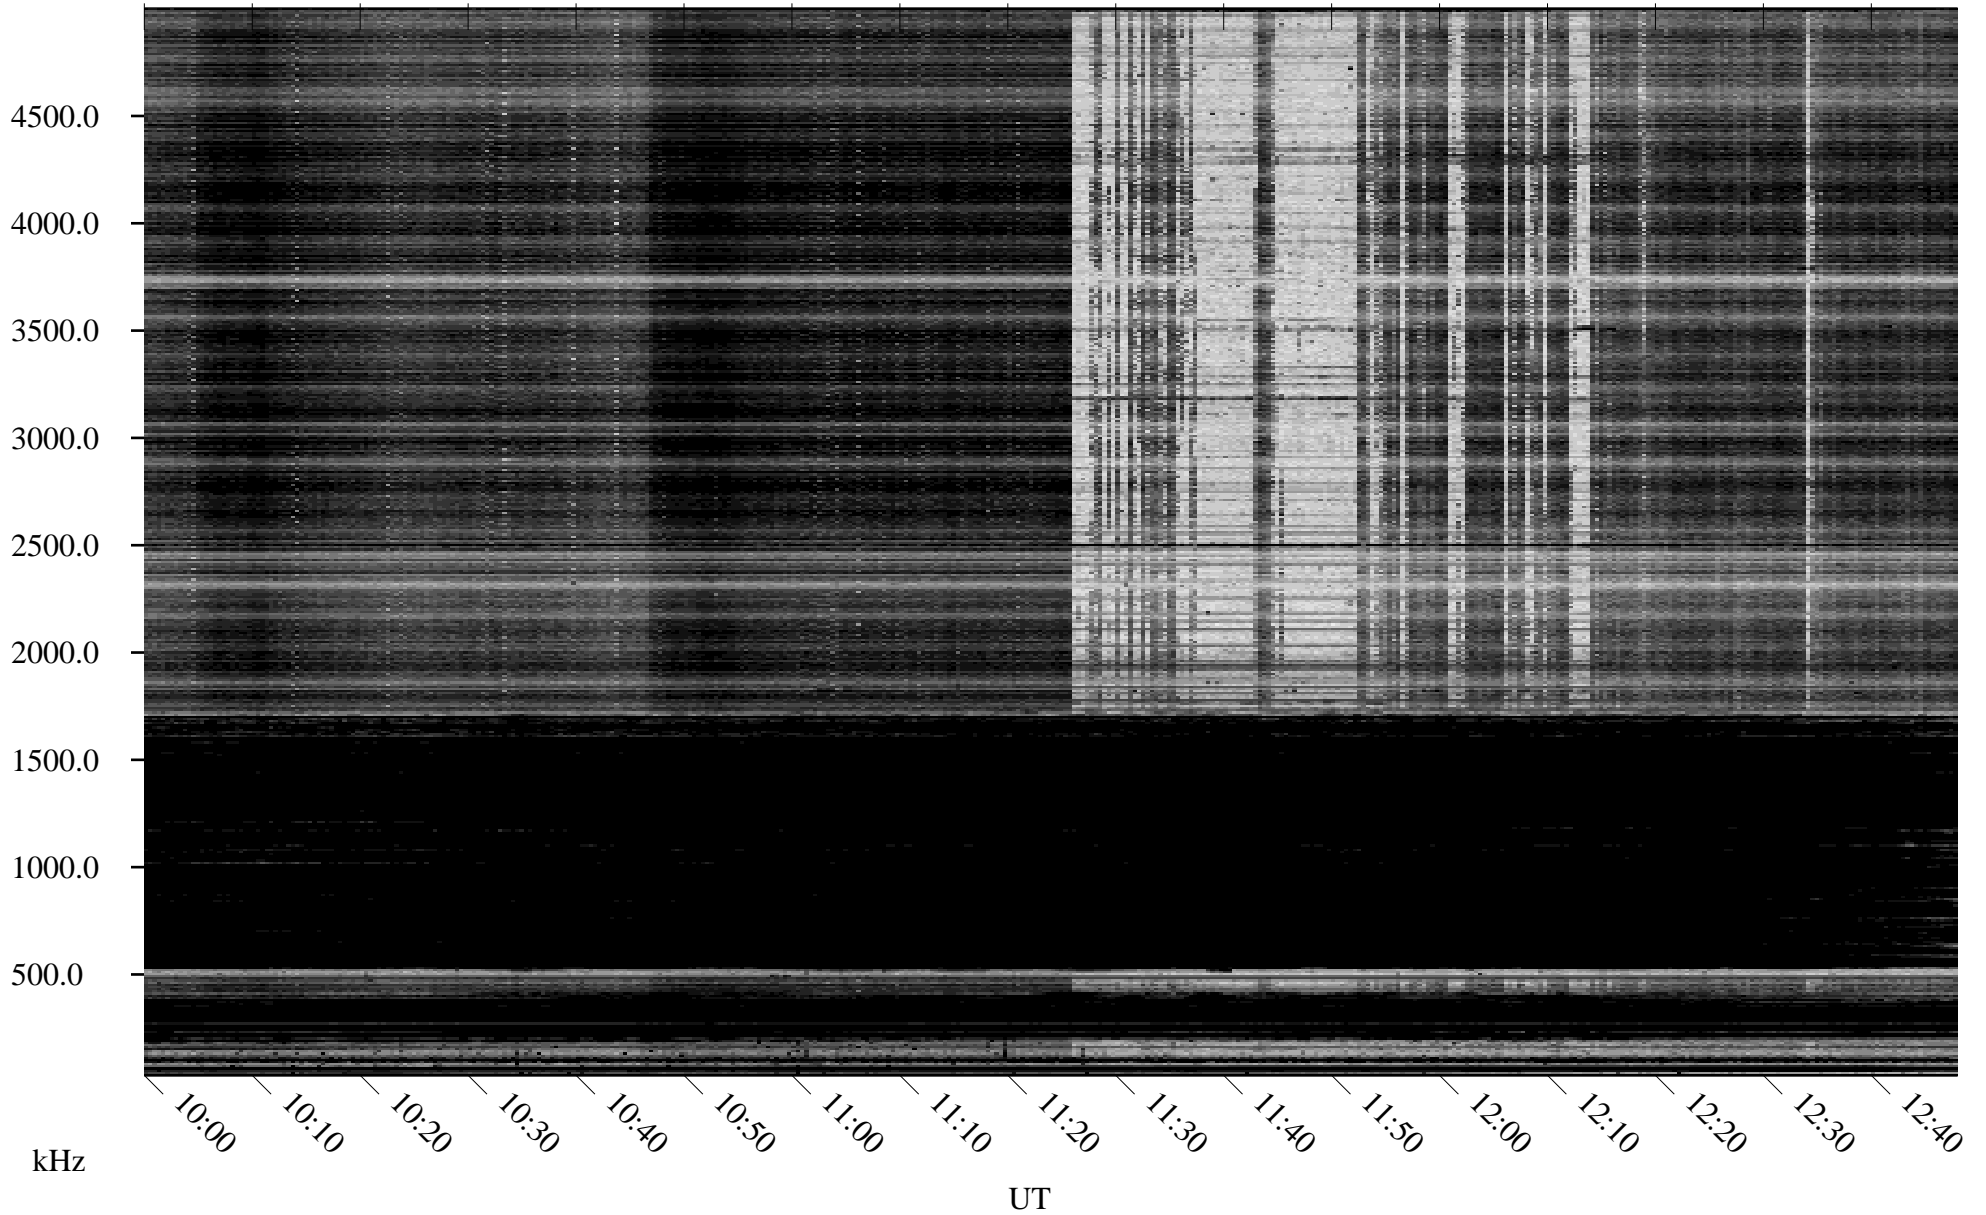

# 11/14/2007 Churchill, Manitoba

Linear Scale    Black = 161    White = 15

ch07317l.r00SUm max\_12

Page 5

# 11/14/2007 Churchill, Manitoba

Linear Scale    Black = 161    White = 15

ch07317l.r00SUm max\_12

Page 6