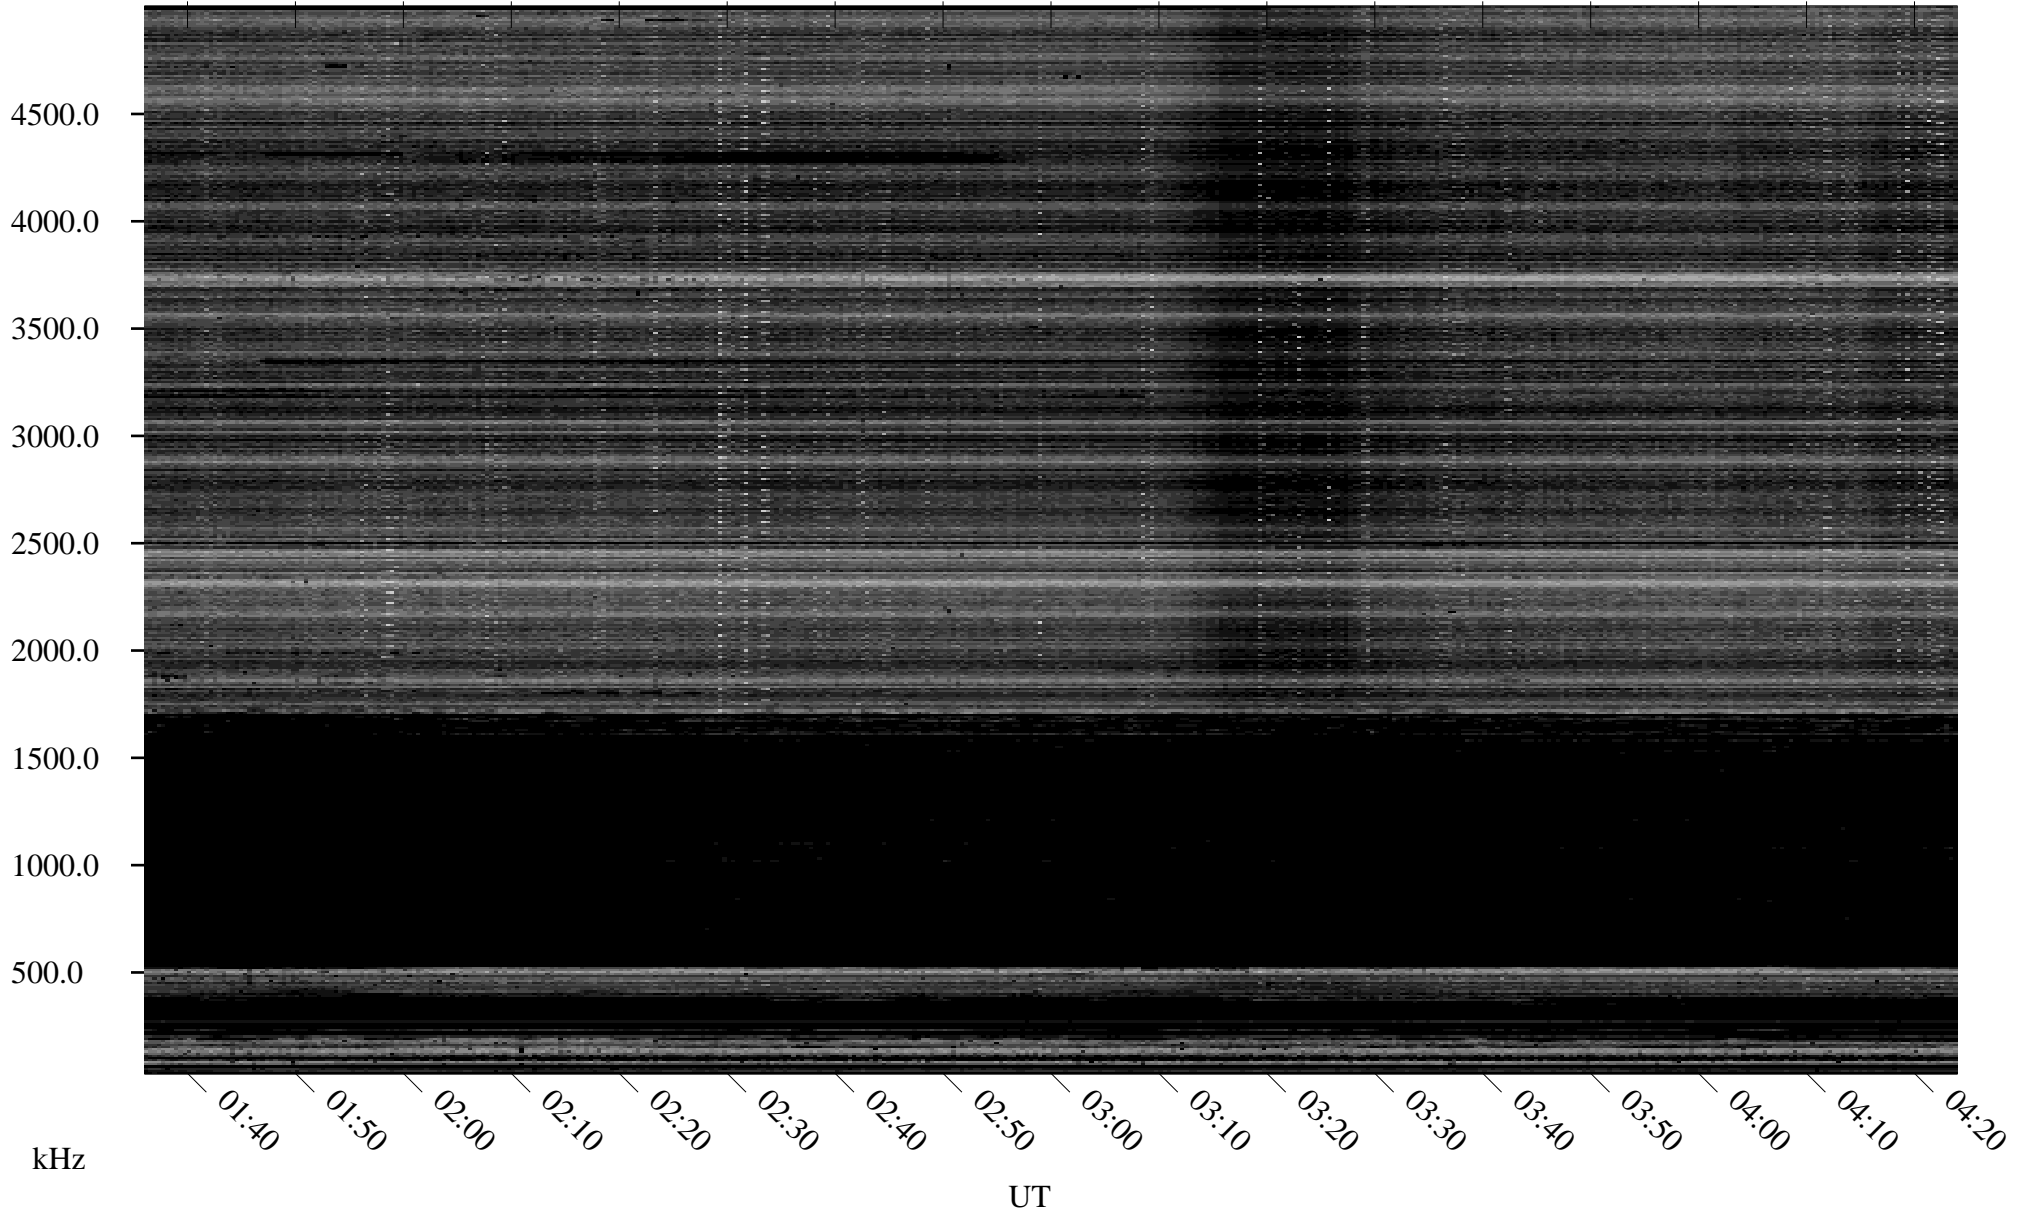

# 11/13/2007 Churchill, Manitoba

Linear Scale    Black = 161    White = 15

ch07317l.r00SUm max\_12

Page 1

# 11/13/2007 Churchill, Manitoba

Linear Scale    Black = 161    White = 15

ch07317l.r00SUm max\_12

Page 2

# 11/14/2007 Churchill, Manitoba

Linear Scale    Black = 161    White = 15

ch07317l.r00SUm max\_12

Page 3

# 11/14/2007 Churchill, Manitoba

Linear Scale    Black = 161    White = 15

ch07317l.r00SUm max\_12

Page 4