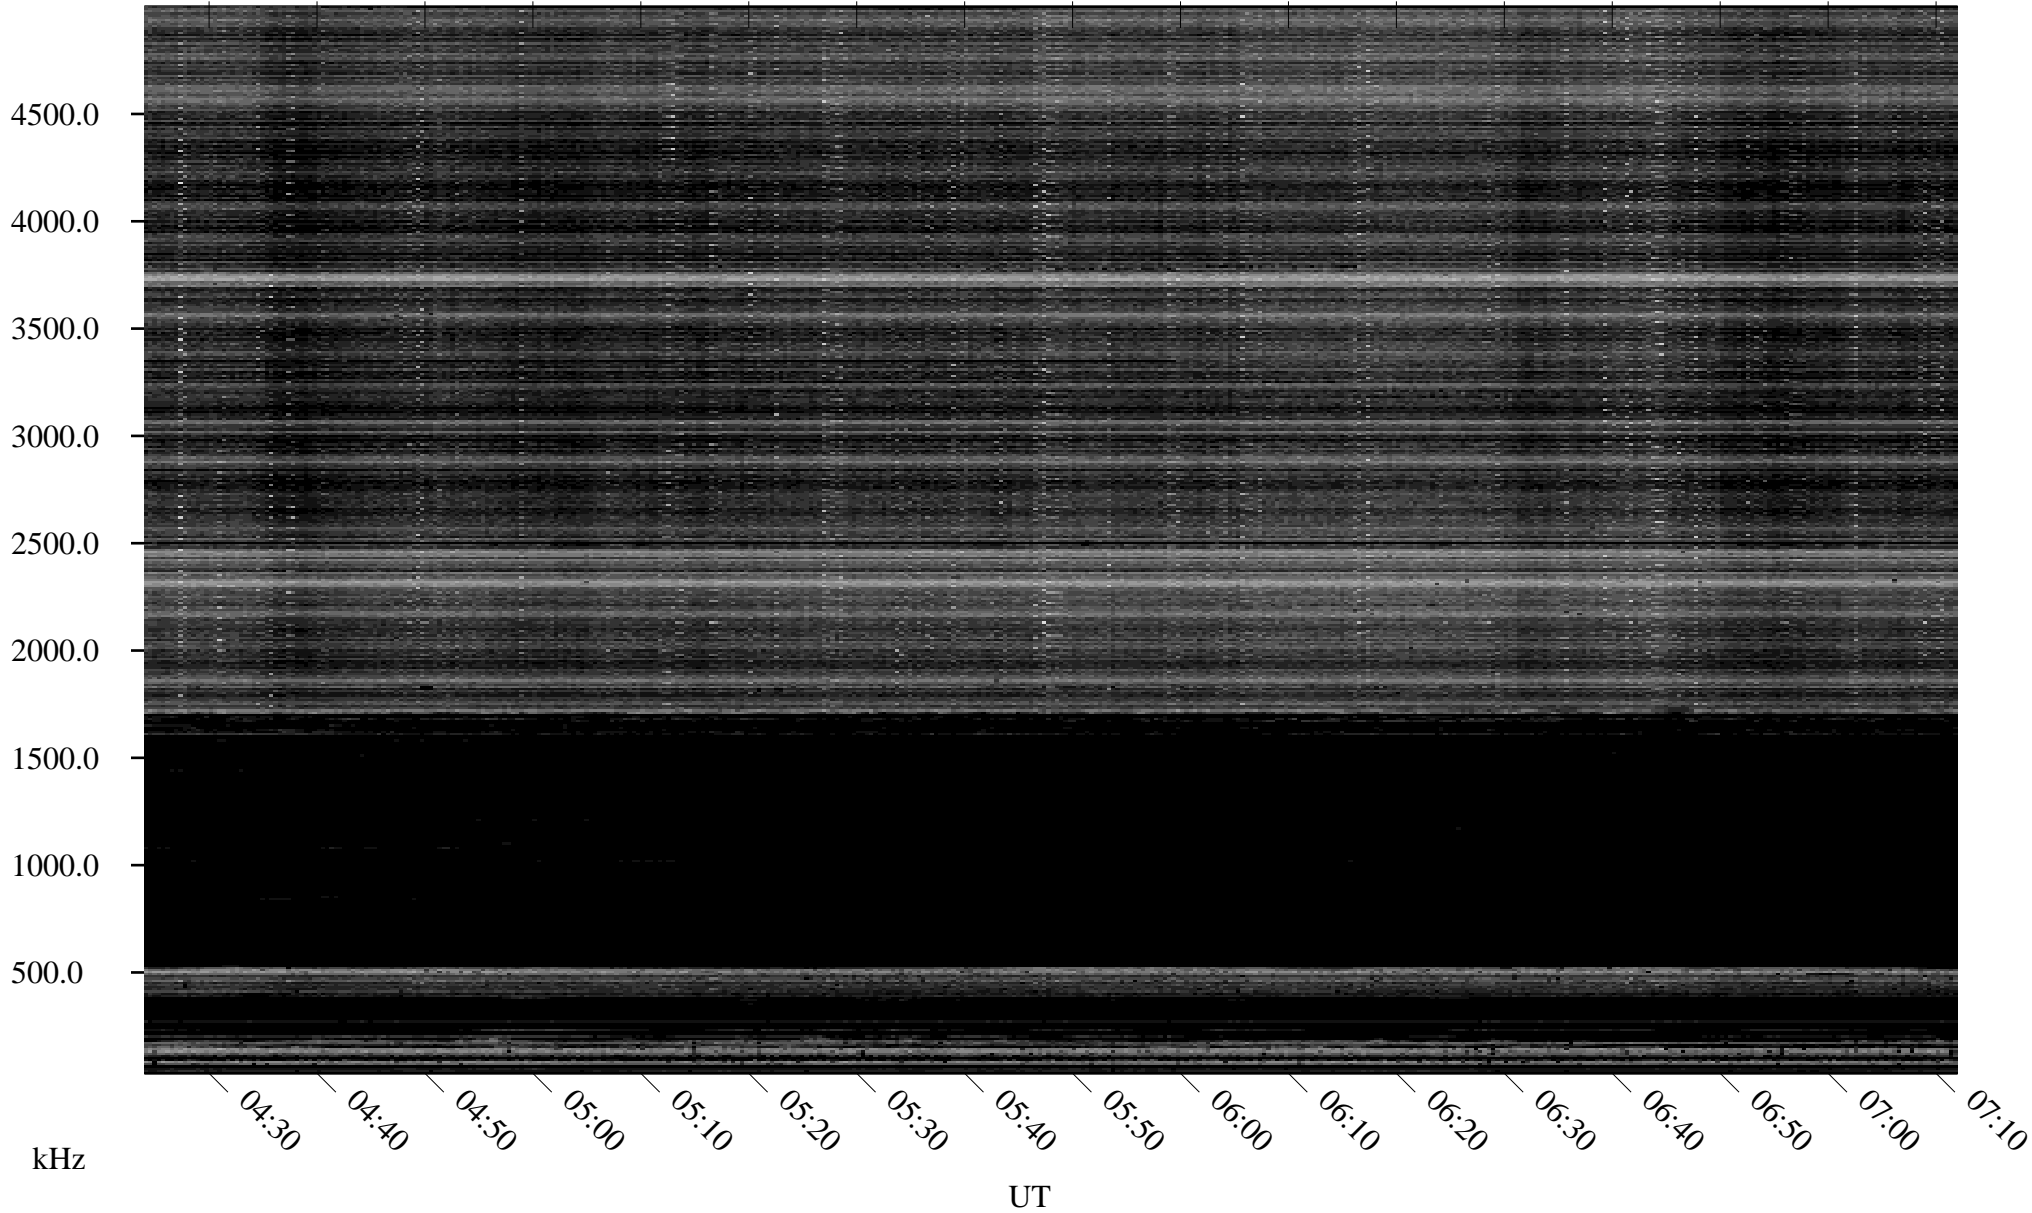

# 11/13/2007 Churchill, Manitoba

Linear Scale    Black = 161    White = 15

ch07317l.r00SUm max\_12

Page 1

# 11/14/2007 Churchill, Manitoba

Linear Scale    Black = 161    White = 15

ch07317l.r00SUm max\_12

Page 3

# 11/14/2007 Churchill, Manitoba

Linear Scale    Black = 161    White = 15

ch07317l.r00SUm max\_12

Page 4

# 11/14/2007 Churchill, Manitoba

Linear Scale    Black = 161    White = 15

ch07317l.r00SUm max\_12

Page 5