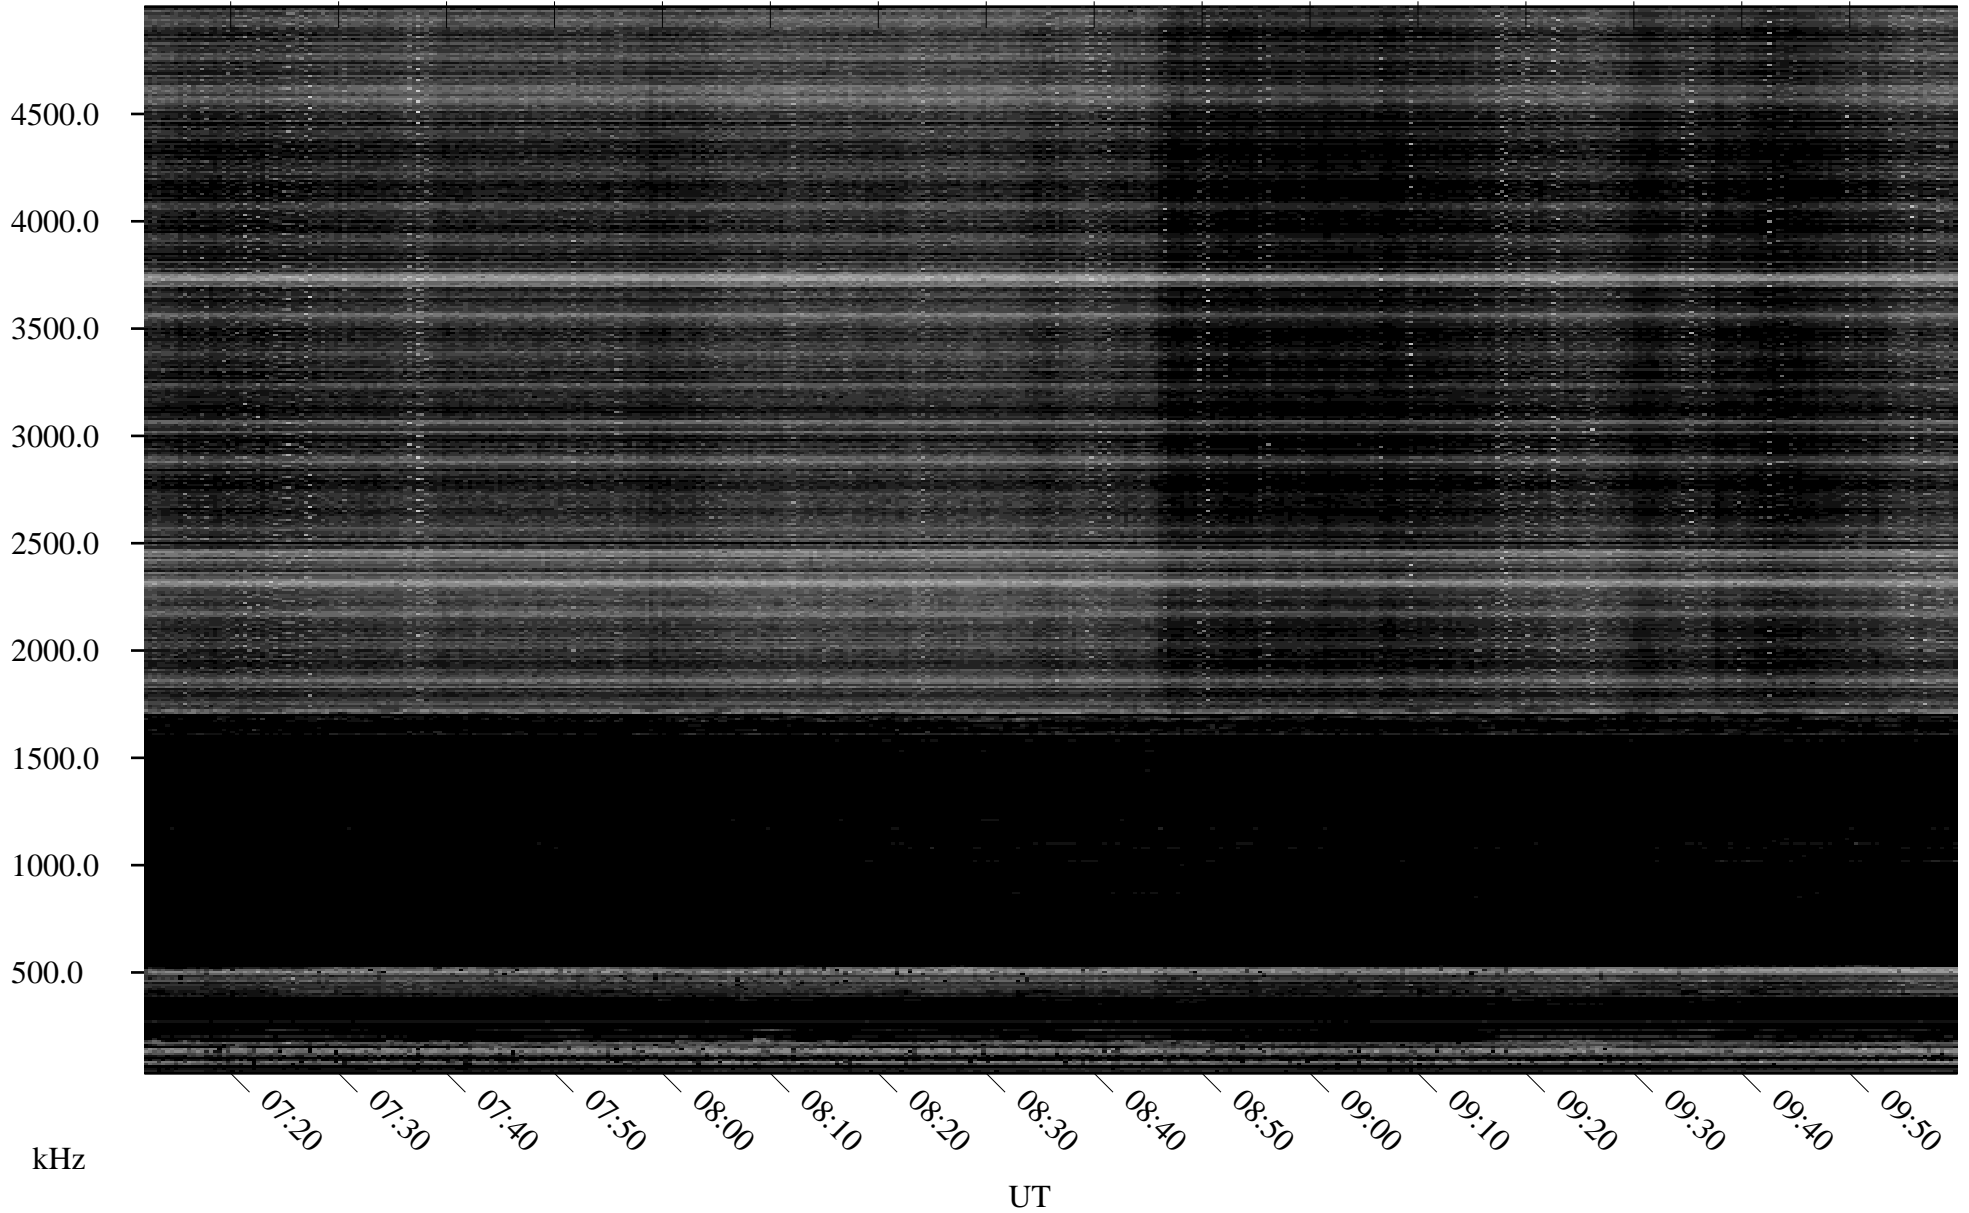

# 11/14/2007 Churchill, Manitoba

Linear Scale    Black = 161    White = 15

ch07317l.r00SUm max\_12

Page 4

# 11/14/2007 Churchill, Manitoba

Linear Scale    Black = 161    White = 15

ch07317l.r00SUm max\_12

Page 5

# 11/14/2007 Churchill, Manitoba

Linear Scale    Black = 161    White = 15

ch07317l.r00SUm max\_12

Page 6