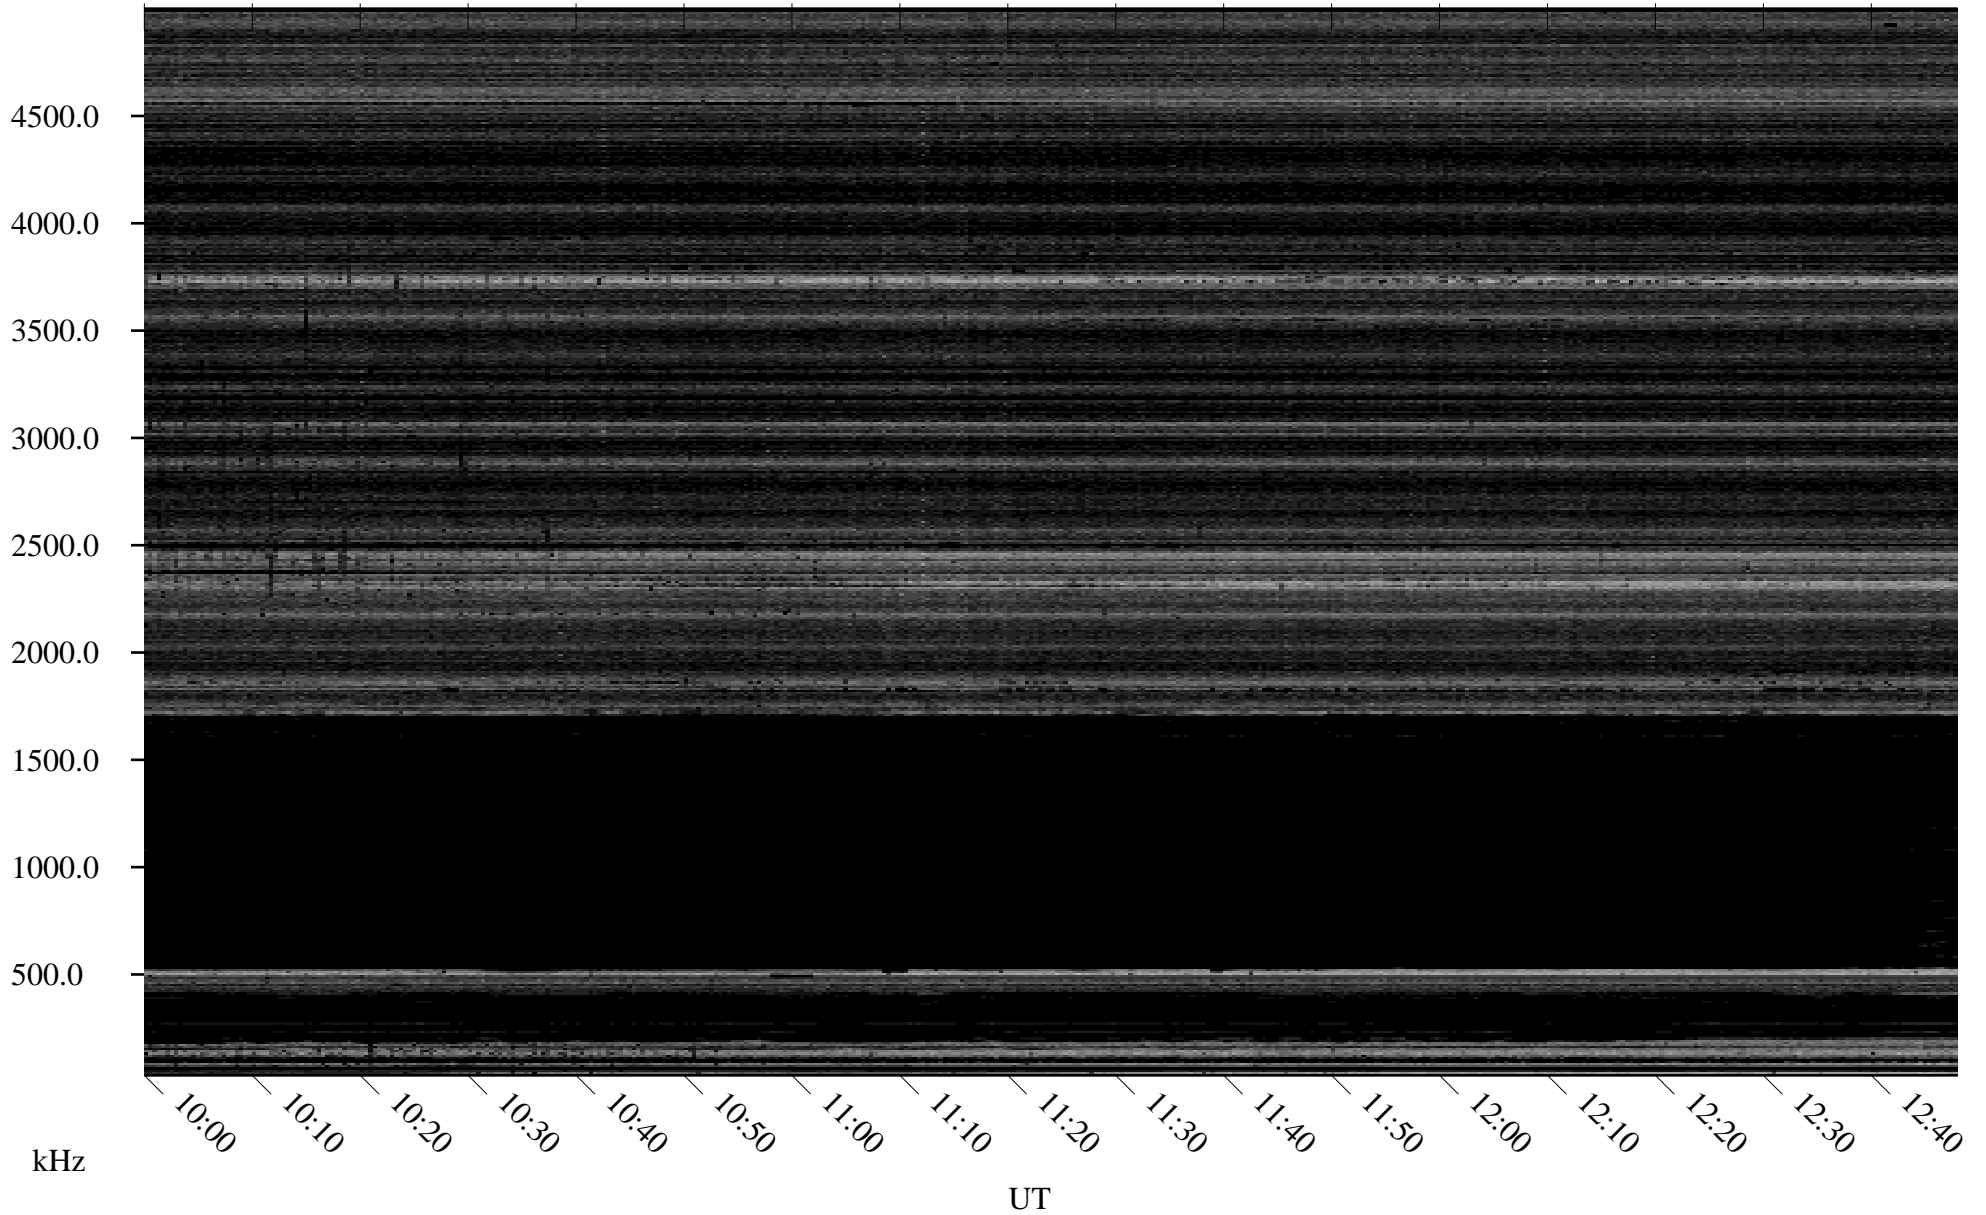

# 11/15/2007 Churchill, Manitoba

Linear Scale    Black = 161    White = 15

ch07318l.r00SUm max\_12

Page 4

# 11/15/2007 Churchill, Manitoba

Linear Scale    Black = 161    White = 15

ch07318l.r00SUm max\_12

Page 5

# 11/15/2007 Churchill, Manitoba

Linear Scale    Black = 161    White = 15

ch07318l.r00SUm max\_12

Page 6

# 11/15/2007 Churchill, Manitoba

Linear Scale    Black = 161    White = 15

ch07318l.r00SUm max\_12

Page 7