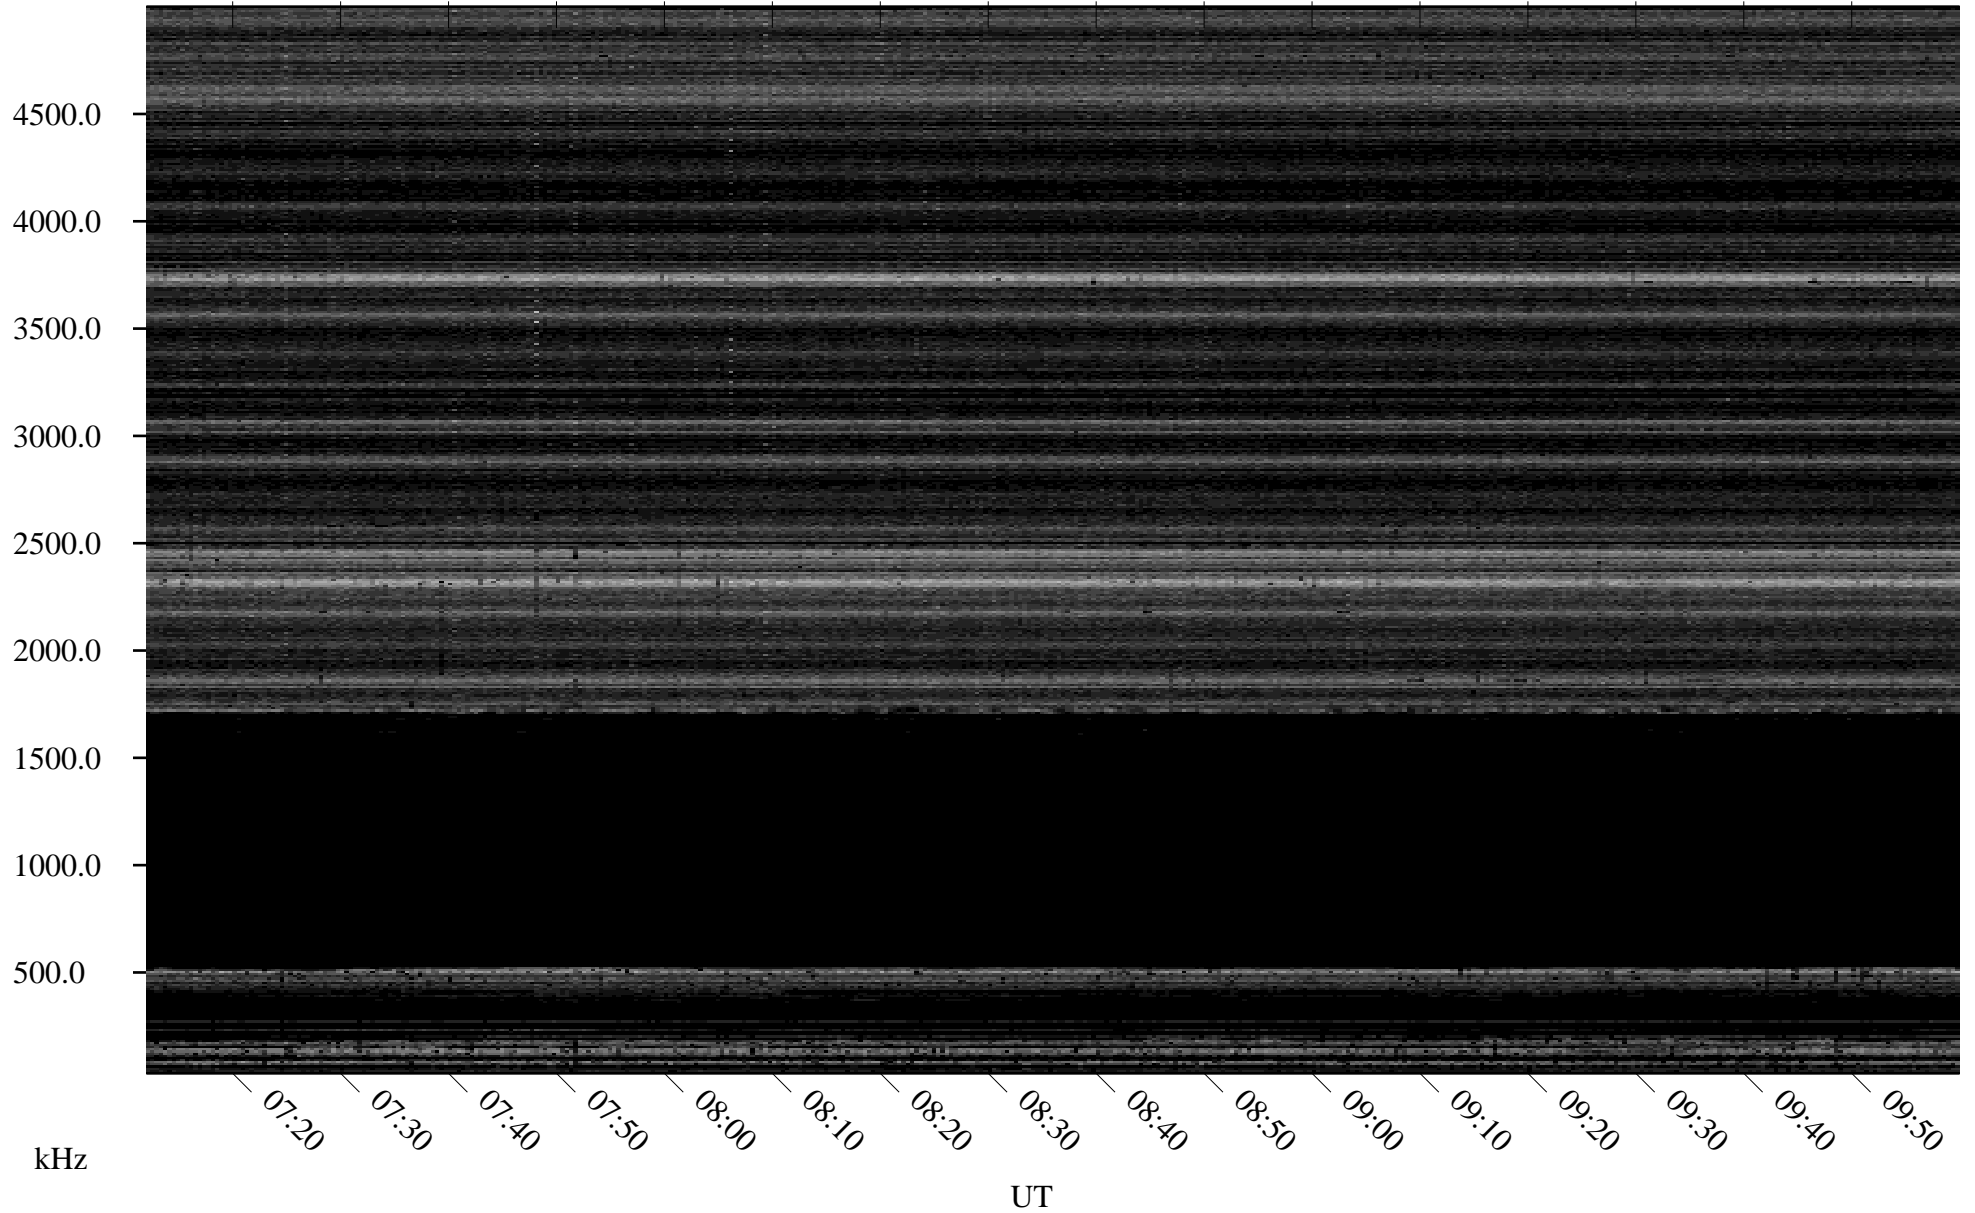

11/15/2007 Churchill, Manitoba

Linear Scale Black = 161 White = 15

ch07319l.r00SUm max_12

Page 1

11/15/2007 Churchill, Manitoba

Linear Scale Black = 161 White = 15

ch07319l.r00SUm max_12

Page 2

11/16/2007 Churchill, Manitoba

Linear Scale Black = 161 White = 15

ch07319l.r00SUm max_12

Page 3

11/16/2007 Churchill, Manitoba

Linear Scale Black = 161 White = 15

ch07319l.r00SUm max_12

Page 4

11/16/2007 Churchill, Manitoba

Linear Scale Black = 161 White = 15

ch07319l.r00SUm max_12

Page 5

11/16/2007 Churchill, Manitoba

Linear Scale Black = 161 White = 15

ch07319l.r00SUm max_12

Page 6

11/16/2007 Churchill, Manitoba

Linear Scale Black = 161 White = 15

ch07319l.r00SUm max_12

Page 7

11/16/2007 Churchill, Manitoba

Linear Scale Black = 161 White = 15

ch07319l.r00SUm max_12

Page 8