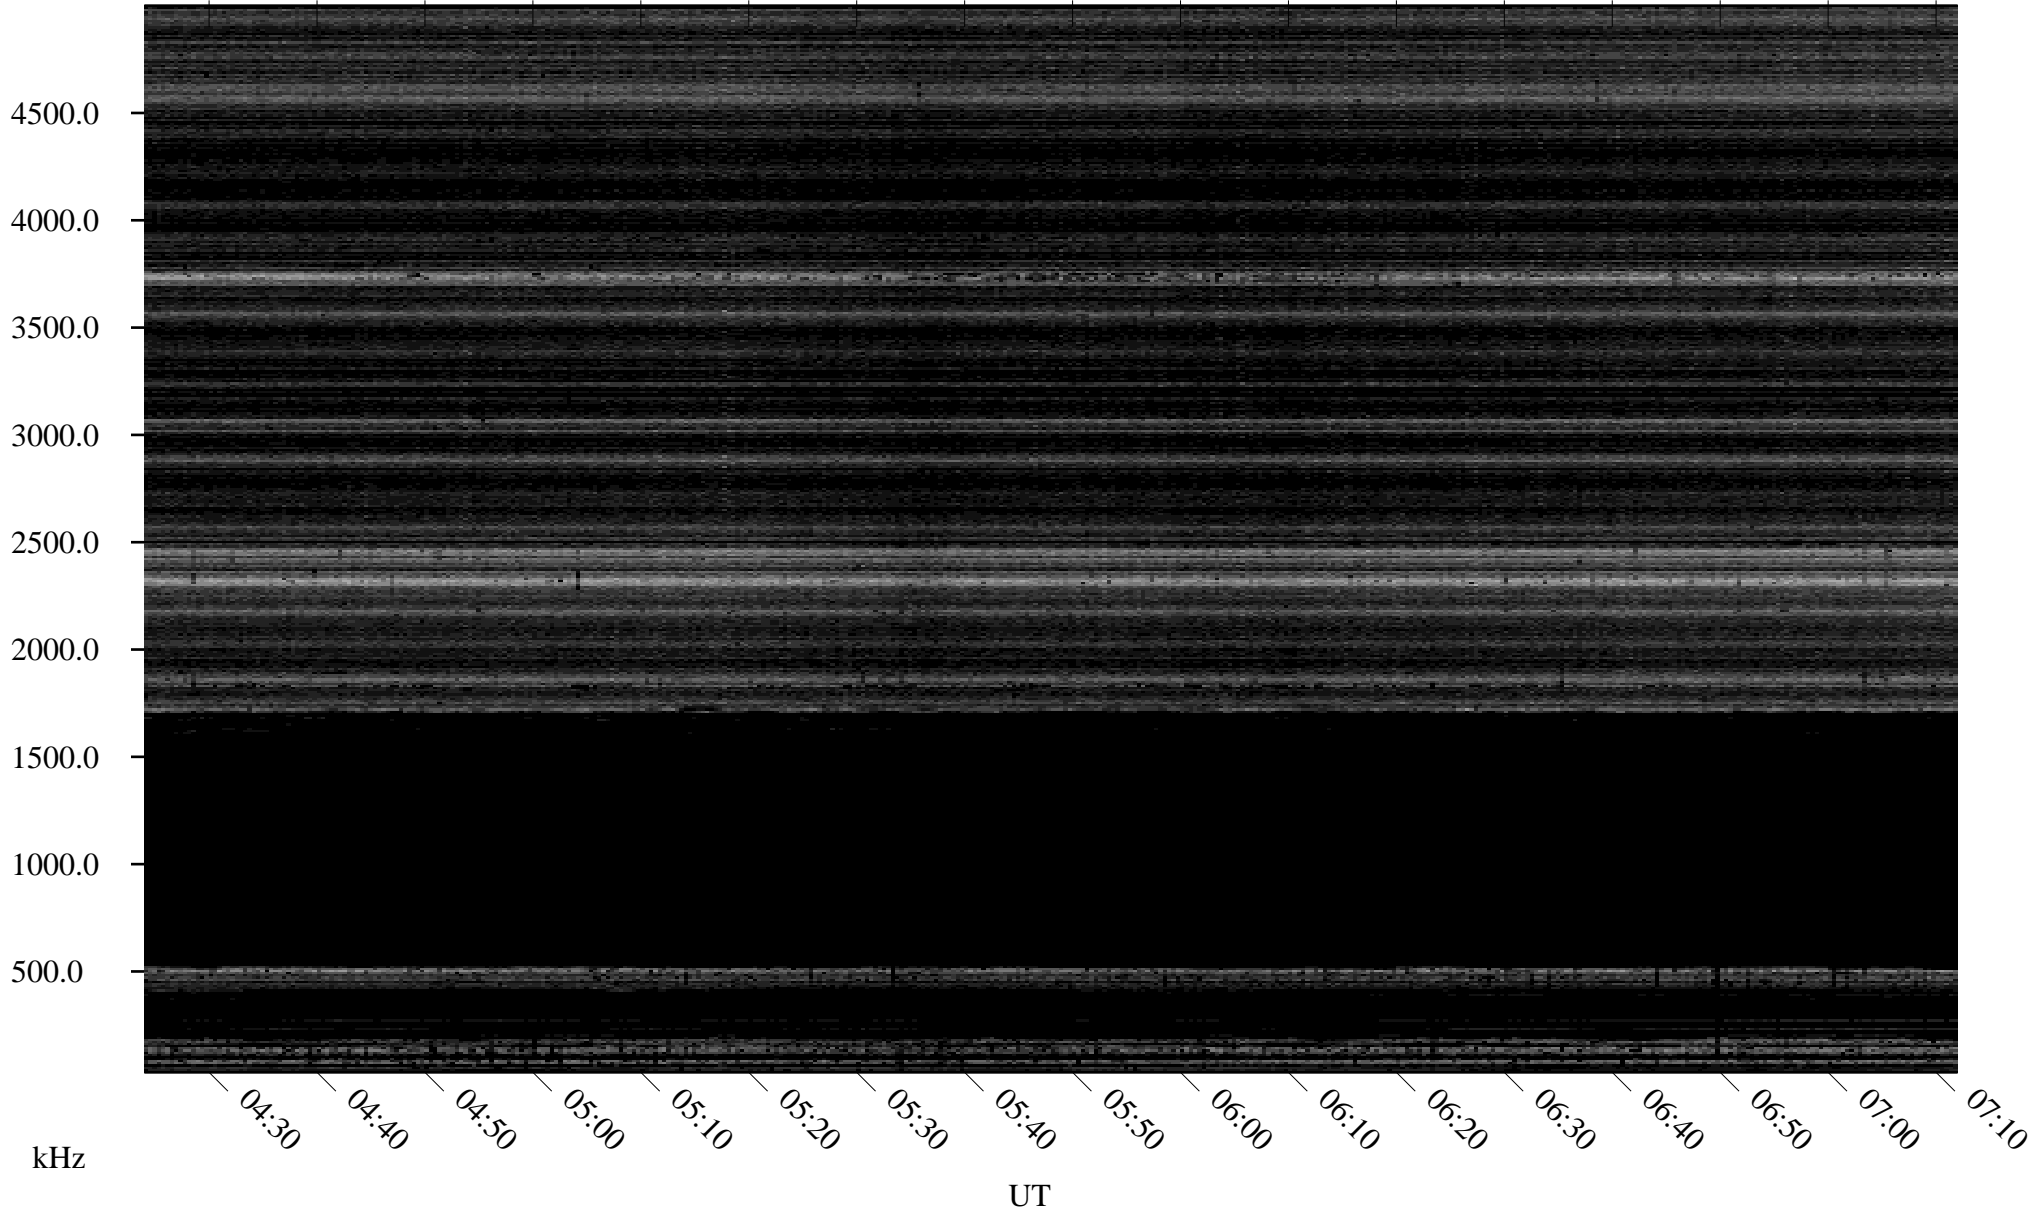

11/15/2007 Churchill, Manitoba

Linear Scale Black = 161 White = 15

ch07319l.r00SUm max_12

Page 1

11/15/2007 Churchill, Manitoba

Linear Scale Black = 161 White = 15

ch07319l.r00SUm max_12

Page 2

11/16/2007 Churchill, Manitoba

Linear Scale Black = 161 White = 15

ch07319l.r00SUm max_12

Page 3

11/16/2007 Churchill, Manitoba

Linear Scale Black = 161 White = 15

ch07319l.r00SUm max_12

Page 4

11/16/2007 Churchill, Manitoba

Linear Scale Black = 161 White = 15

ch07319l.r00SUm max_12

Page 5

11/16/2007 Churchill, Manitoba

Linear Scale Black = 161 White = 15

ch07319l.r00SUm max_12

Page 6

11/16/2007 Churchill, Manitoba

Linear Scale Black = 161 White = 15

ch07319l.r00SUm max_12

Page 7

11/16/2007 Churchill, Manitoba

Linear Scale Black = 161 White = 15

ch07319l.r00SUm max_12

Page 8