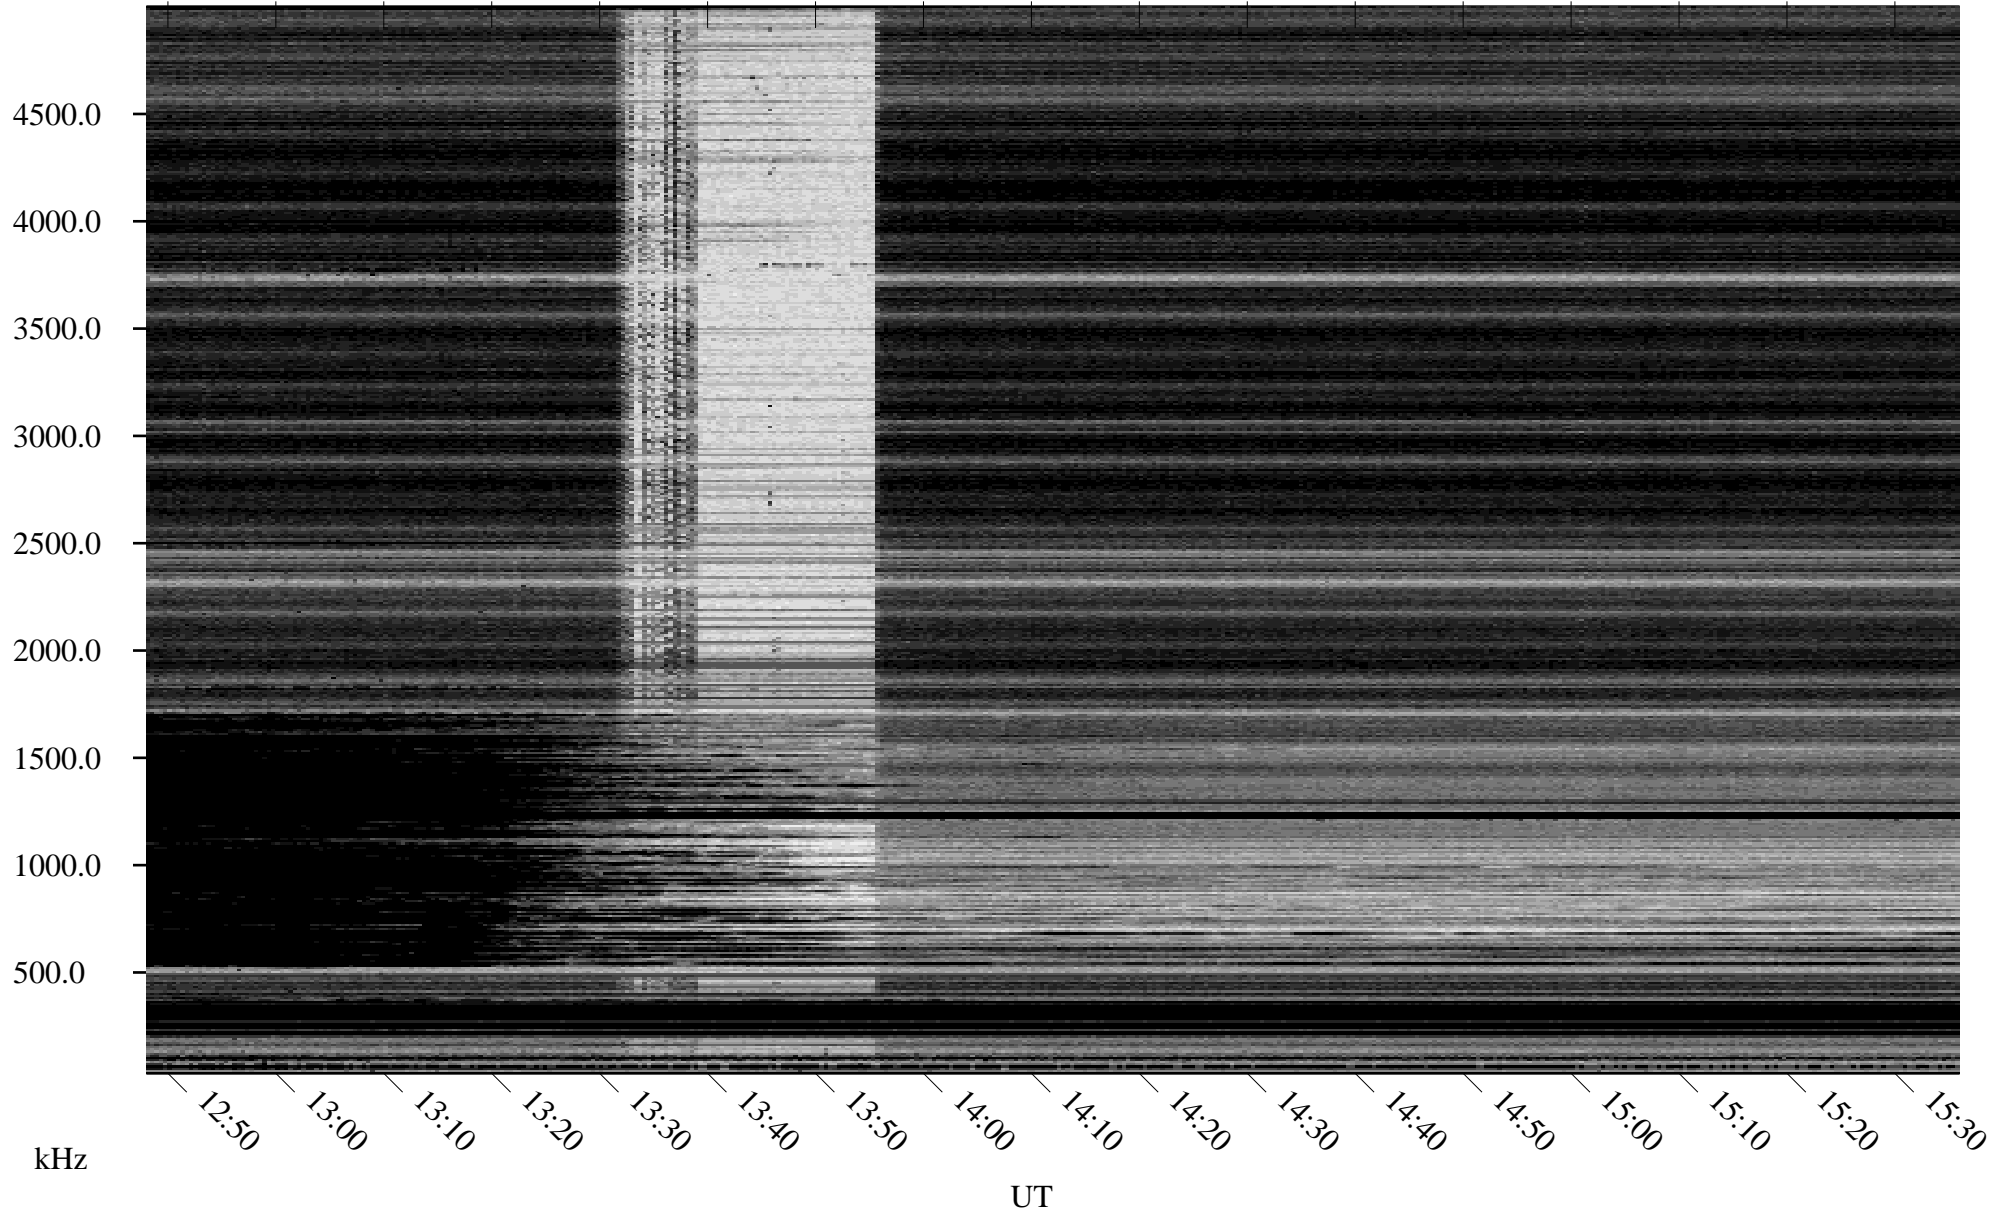

11/15/2007 Churchill, Manitoba

Linear Scale Black = 161 White = 15

ch07319l.r00SUm max_12

Page 1

11/15/2007 Churchill, Manitoba

Linear Scale Black = 161 White = 15

ch07319l.r00SUm max_12

Page 2

11/16/2007 Churchill, Manitoba

Linear Scale Black = 161 White = 15

ch07319l.r00SUm max_12

Page 3

11/16/2007 Churchill, Manitoba

Linear Scale Black = 161 White = 15

ch07319l.r00SUm max_12

Page 4

11/16/2007 Churchill, Manitoba

Linear Scale Black = 161 White = 15

ch07319l.r00SUm max_12

Page 5

11/16/2007 Churchill, Manitoba

Linear Scale Black = 161 White = 15

ch07319l.r00SUm max_12

Page 6

11/16/2007 Churchill, Manitoba

Linear Scale Black = 161 White = 15

ch07319l.r00SUm max_12

Page 7

11/16/2007 Churchill, Manitoba

Linear Scale Black = 161 White = 15

ch07319l.r00SUm max_12

Page 8