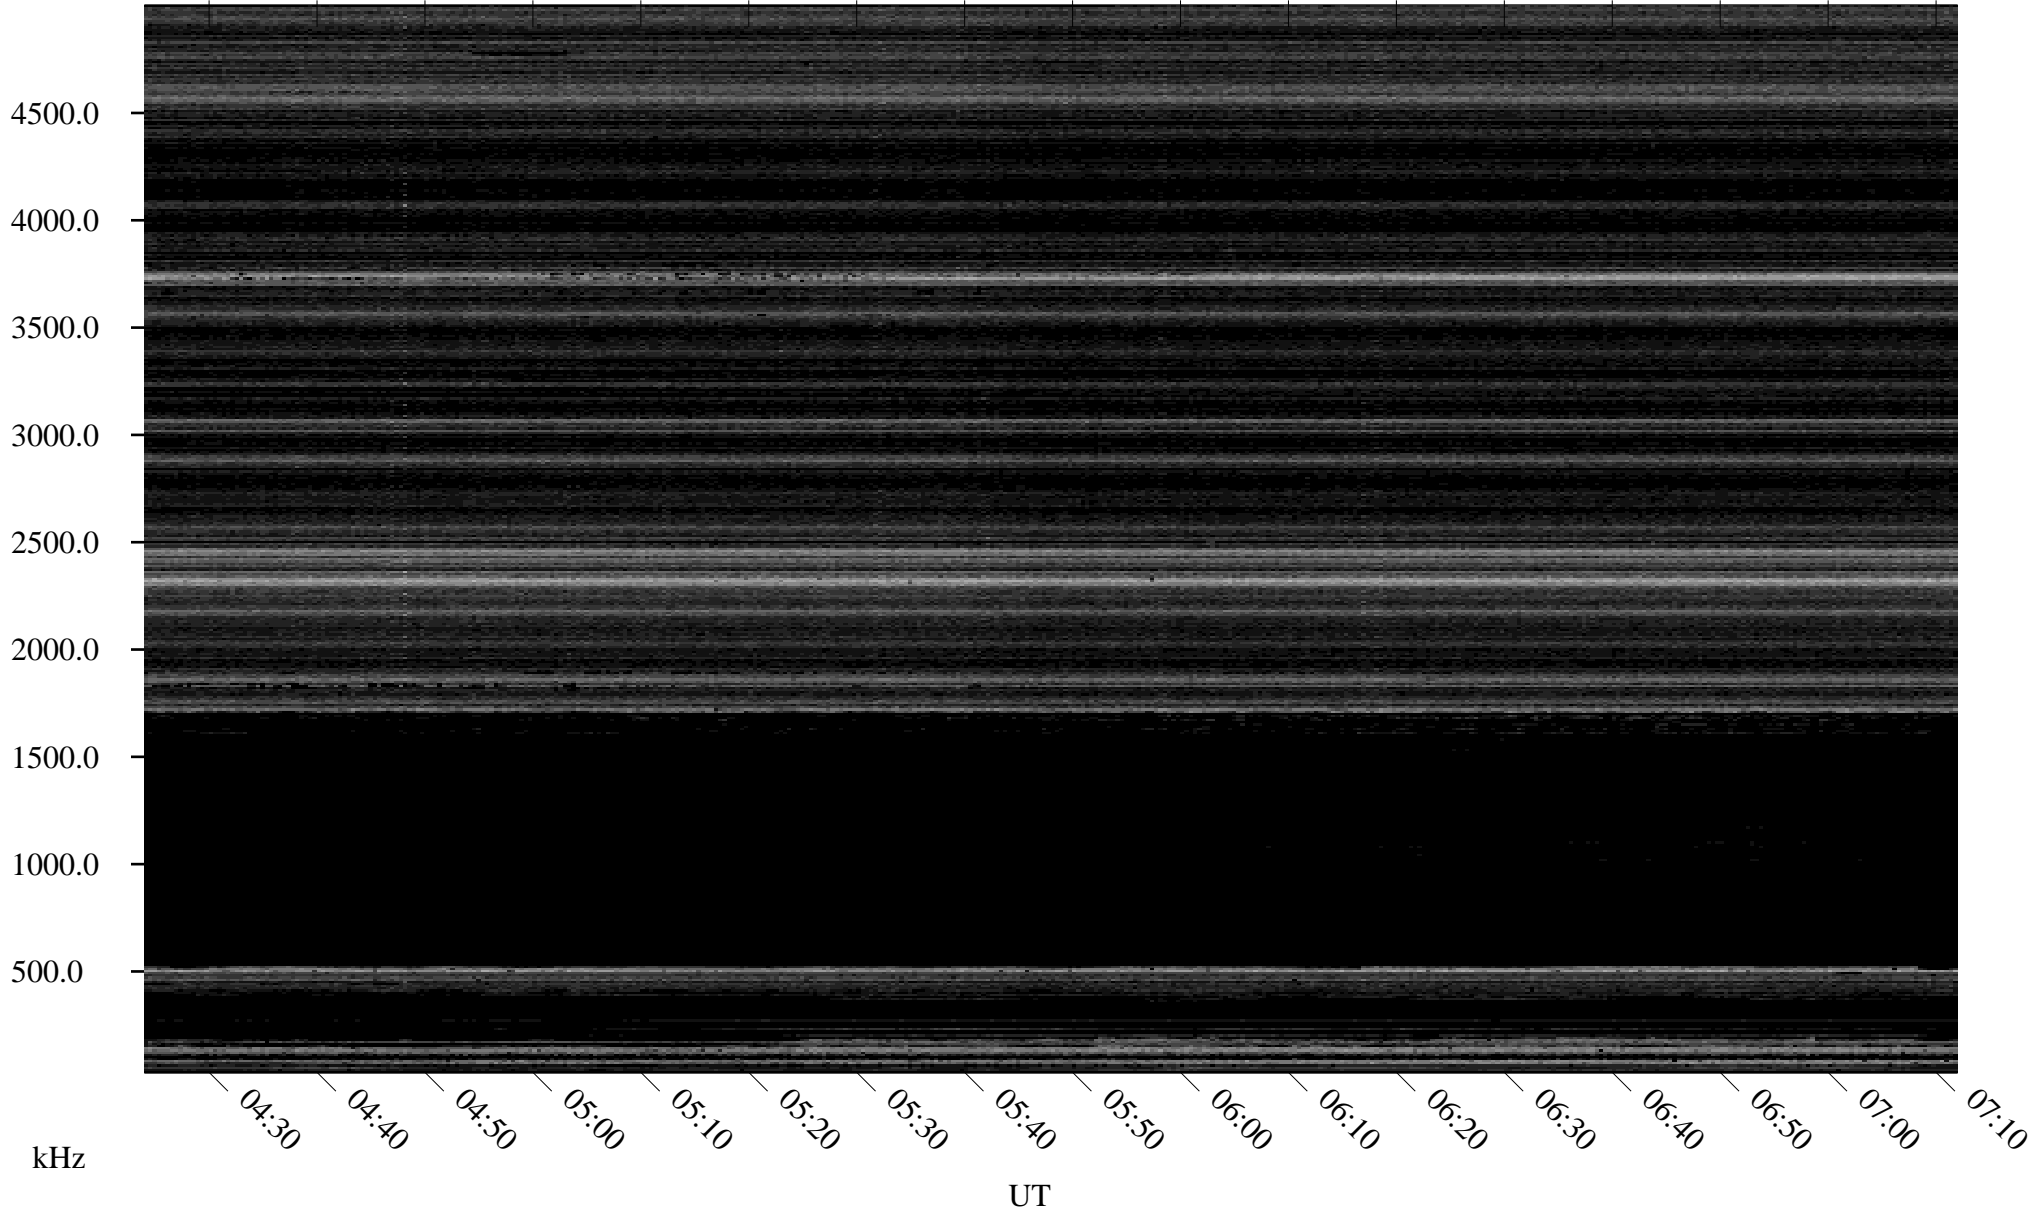

11/16/2007 Churchill, Manitoba

Linear Scale Black = 161 White = 15

ch07320l.r00SUm max_12

Page 1

11/16/2007 Churchill, Manitoba

Linear Scale Black = 161 White = 15

ch07320l.r00SUm max_12

Page 2

11/17/2007 Churchill, Manitoba

Linear Scale Black = 161 White = 15

ch07320l.r00SUm max_12

Page 3

11/17/2007 Churchill, Manitoba

Linear Scale Black = 161 White = 15

ch07320l.r00SUm max_12

Page 4

11/17/2007 Churchill, Manitoba

Linear Scale Black = 161 White = 15

ch07320l.r00SUm max_12

Page 5

11/17/2007 Churchill, Manitoba

Linear Scale Black = 161 White = 15

ch07320l.r00SUm max_12

Page 6

11/17/2007 Churchill, Manitoba

Linear Scale Black = 161 White = 15

ch07320l.r00SUm max_12

Page 7

11/17/2007 Churchill, Manitoba

Linear Scale Black = 161 White = 15

ch07320l.r00SUm max_12

Page 8