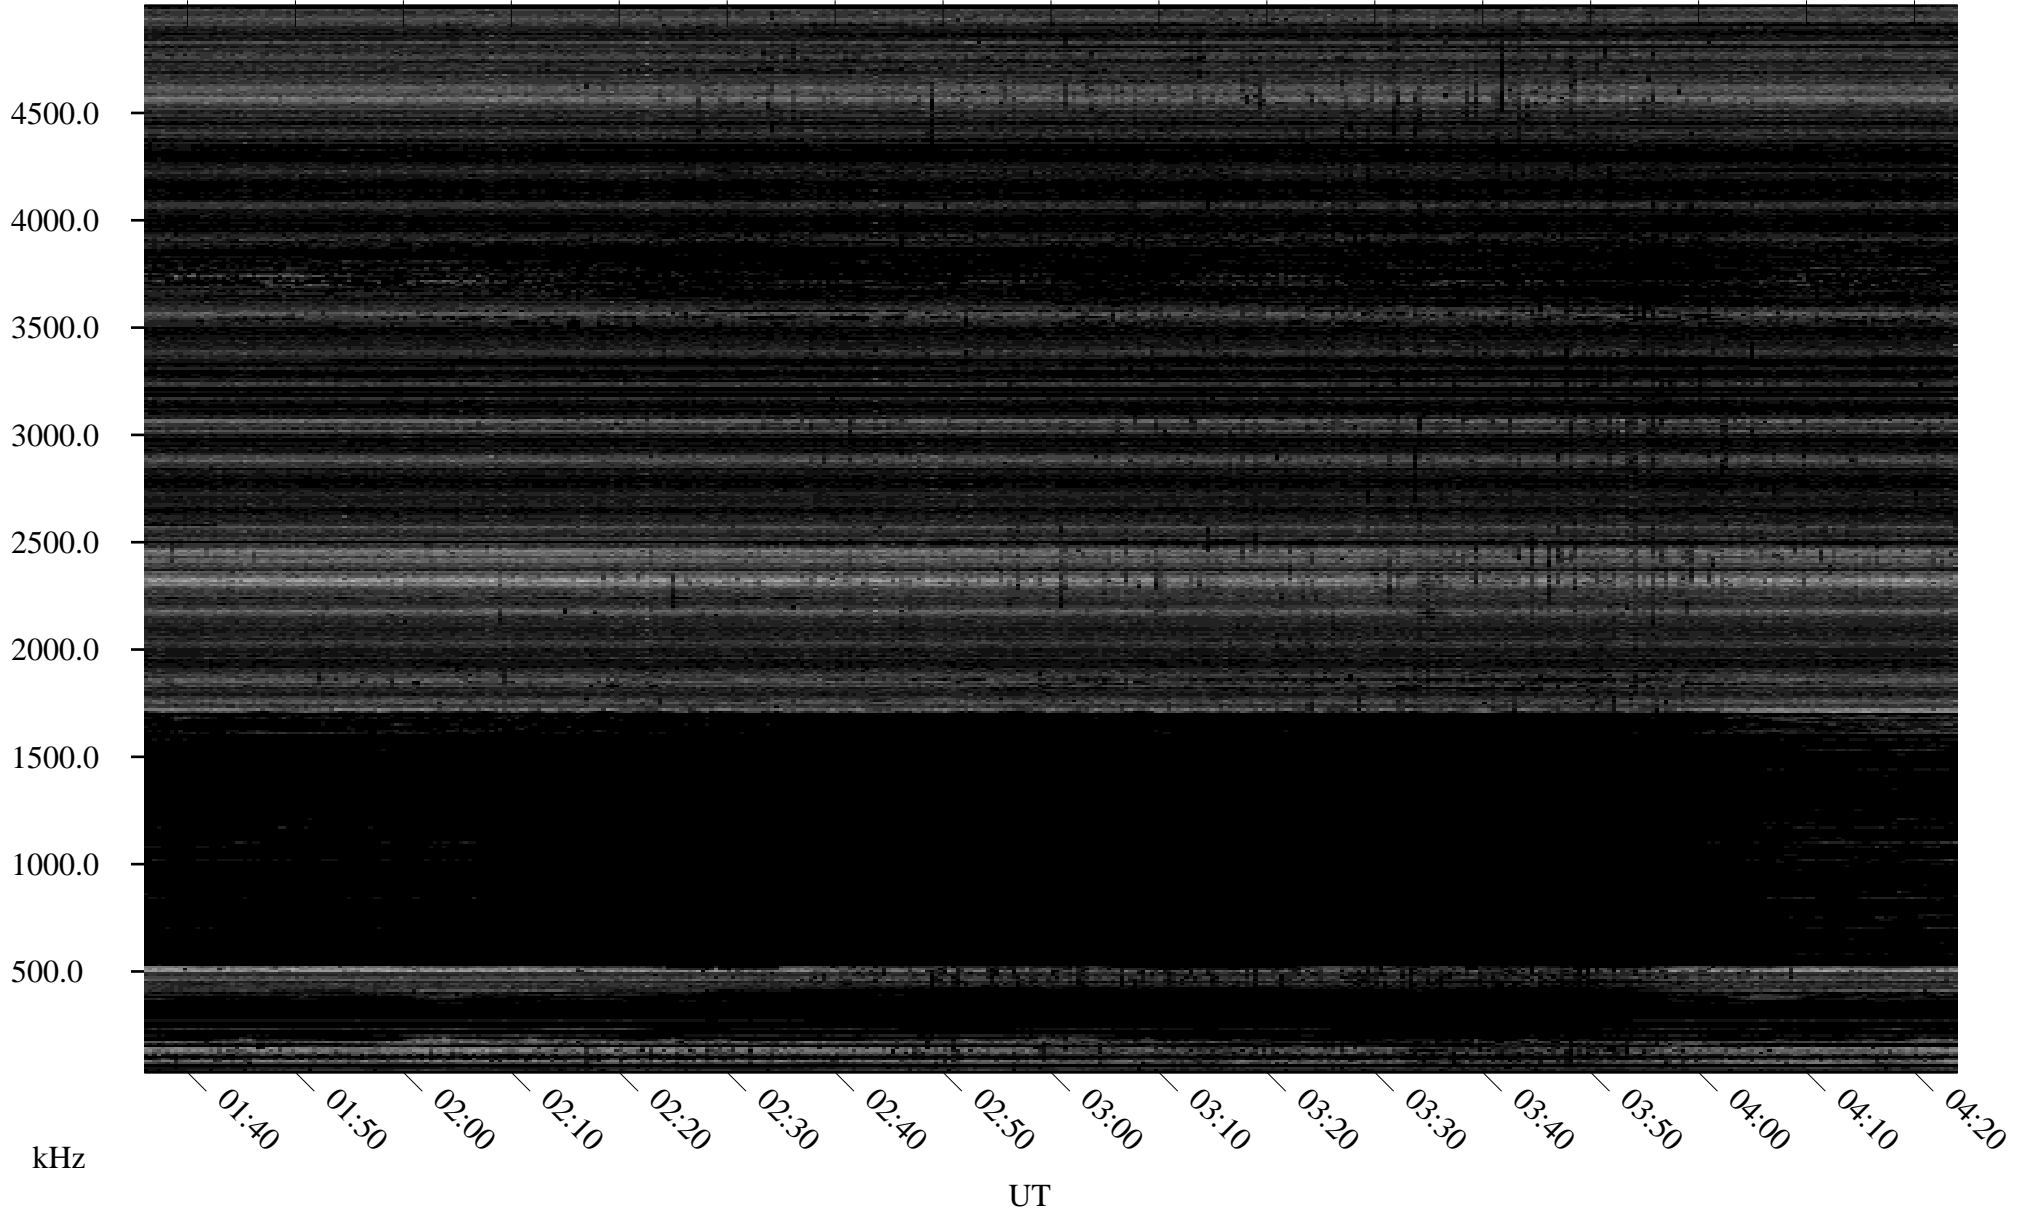

11/17/2007 Churchill, Manitoba

Linear Scale Black = 161 White = 15

ch073211.r00SUm max_12

Page 1

11/17/2007 Churchill, Manitoba

Linear Scale Black = 161 White = 15

ch073211.r00SUm max_12

Page 2

11/18/2007 Churchill, Manitoba

Linear Scale Black = 161 White = 15

ch073211.r00SUm max_12

Page 3

11/18/2007 Churchill, Manitoba

Linear Scale Black = 161 White = 15

ch073211.r00SUm max_12

Page 4

11/18/2007 Churchill, Manitoba

Linear Scale Black = 161 White = 15

ch073211.r00SUm max_12

Page 5

11/18/2007 Churchill, Manitoba

Linear Scale Black = 161 White = 15

ch073211.r00SUm max_12

Page 6

11/18/2007 Churchill, Manitoba

Linear Scale Black = 161 White = 15

ch073211.r00SUm max_12

Page 7

11/18/2007 Churchill, Manitoba

Linear Scale Black = 161 White = 15

ch073211.r00SUm max_12

Page 8