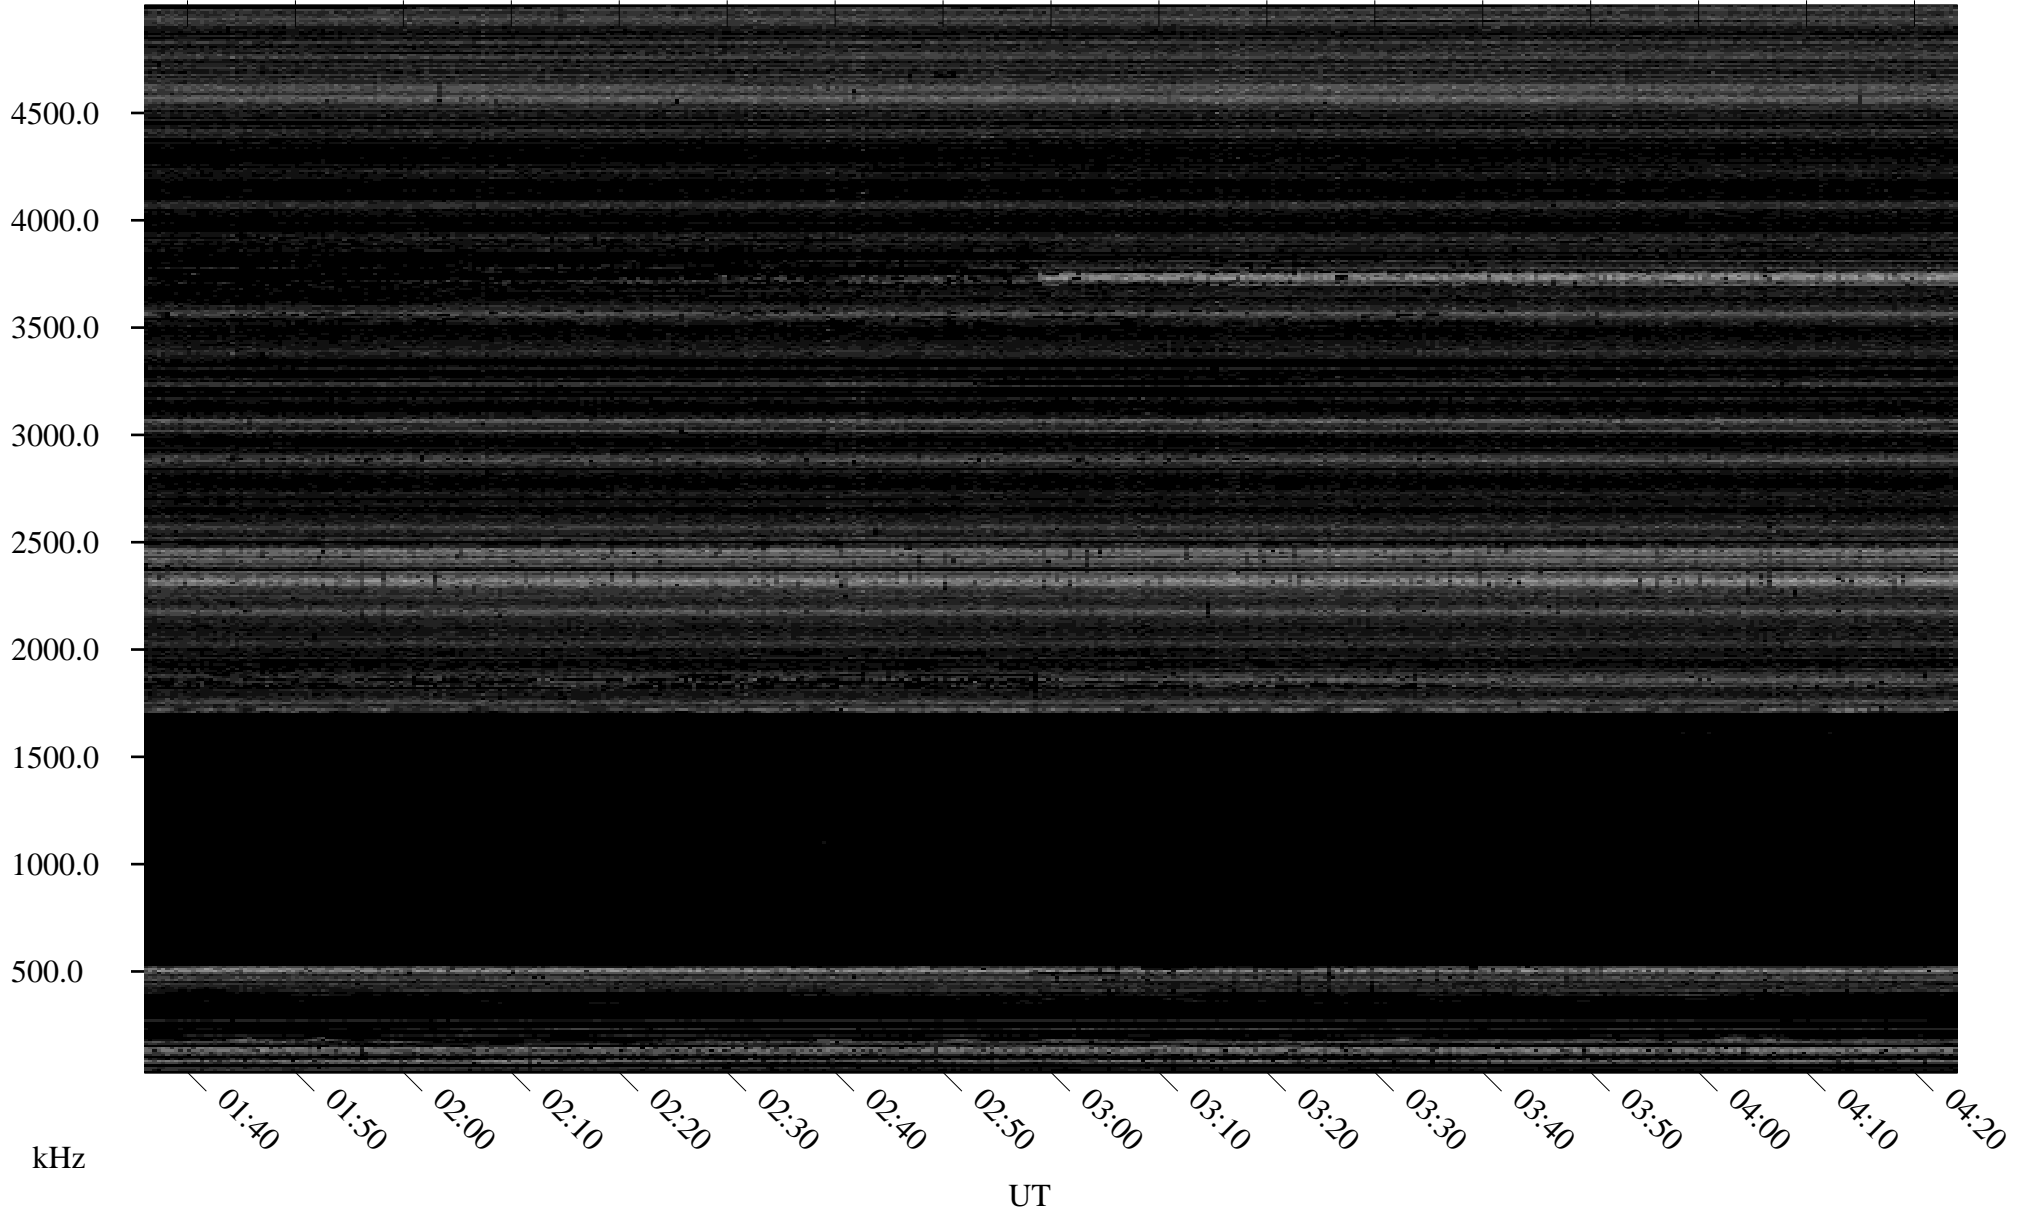

# 11/18/2007 Churchill, Manitoba

Linear Scale    Black = 161    White = 15

ch07322l.r00SUm max\_12

Page 1

# 11/18/2007 Churchill, Manitoba

Linear Scale    Black = 161    White = 15

ch07322l.r00SUm max\_12

Page 2

# 11/19/2007 Churchill, Manitoba

Linear Scale    Black = 161    White = 15

ch07322l.r00SUm max\_12

Page 3

# 11/19/2007 Churchill, Manitoba

Linear Scale    Black = 161    White = 15

ch07322l.r00SUm max\_12

Page 4