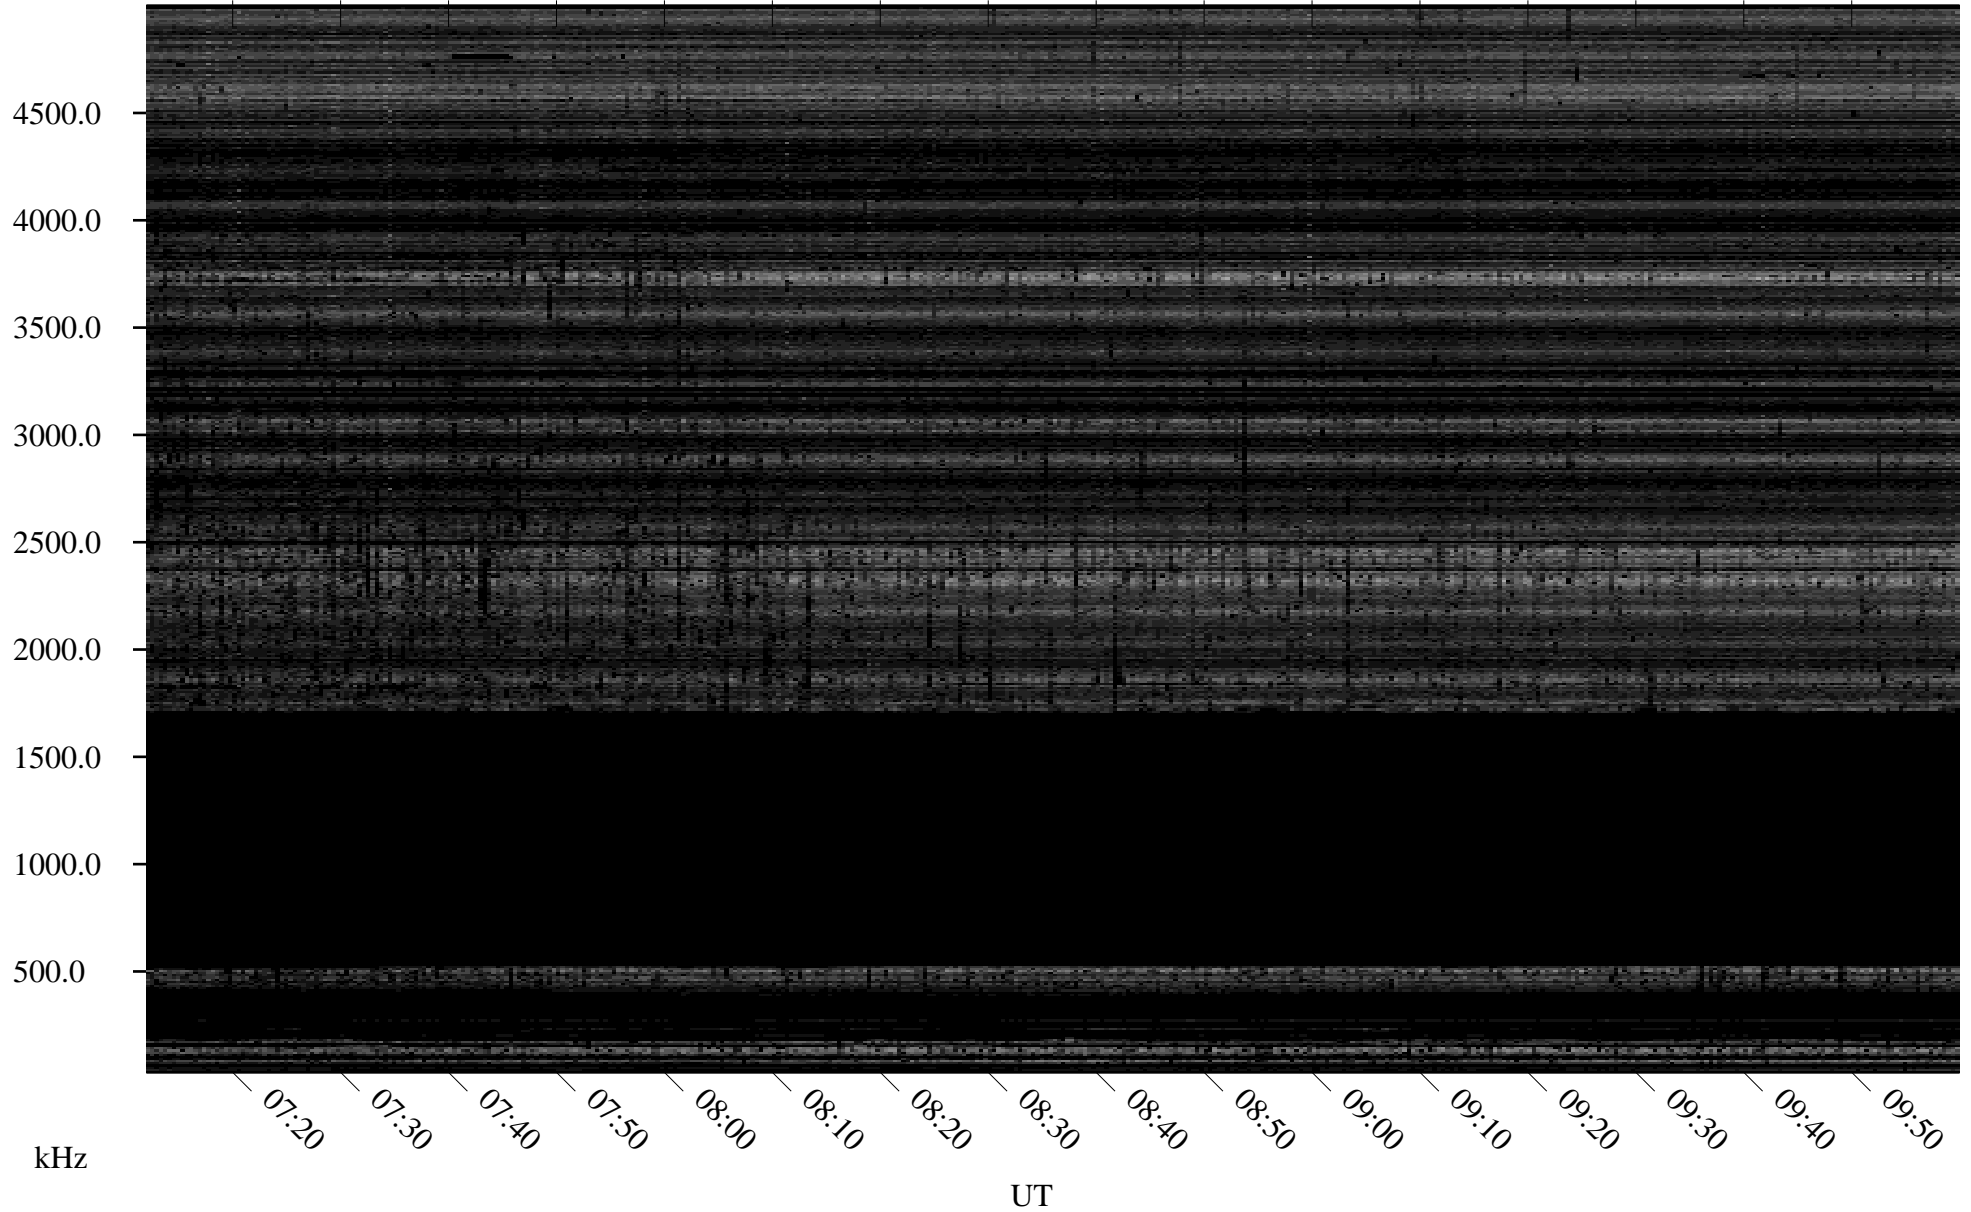

# 11/18/2007 Churchill, Manitoba

Linear Scale    Black = 161    White = 15

ch07322l.r00SUm max\_12

Page 1

# 11/19/2007 Churchill, Manitoba

Linear Scale    Black = 161    White = 15

ch07322l.r00SUm max\_12

Page 4

# 11/19/2007 Churchill, Manitoba

Linear Scale    Black = 161    White = 15

ch07322l.r00SUm max\_12

Page 5

# 11/19/2007 Churchill, Manitoba

Linear Scale    Black = 161    White = 15

ch07322l.r00SUm max\_12

Page 6