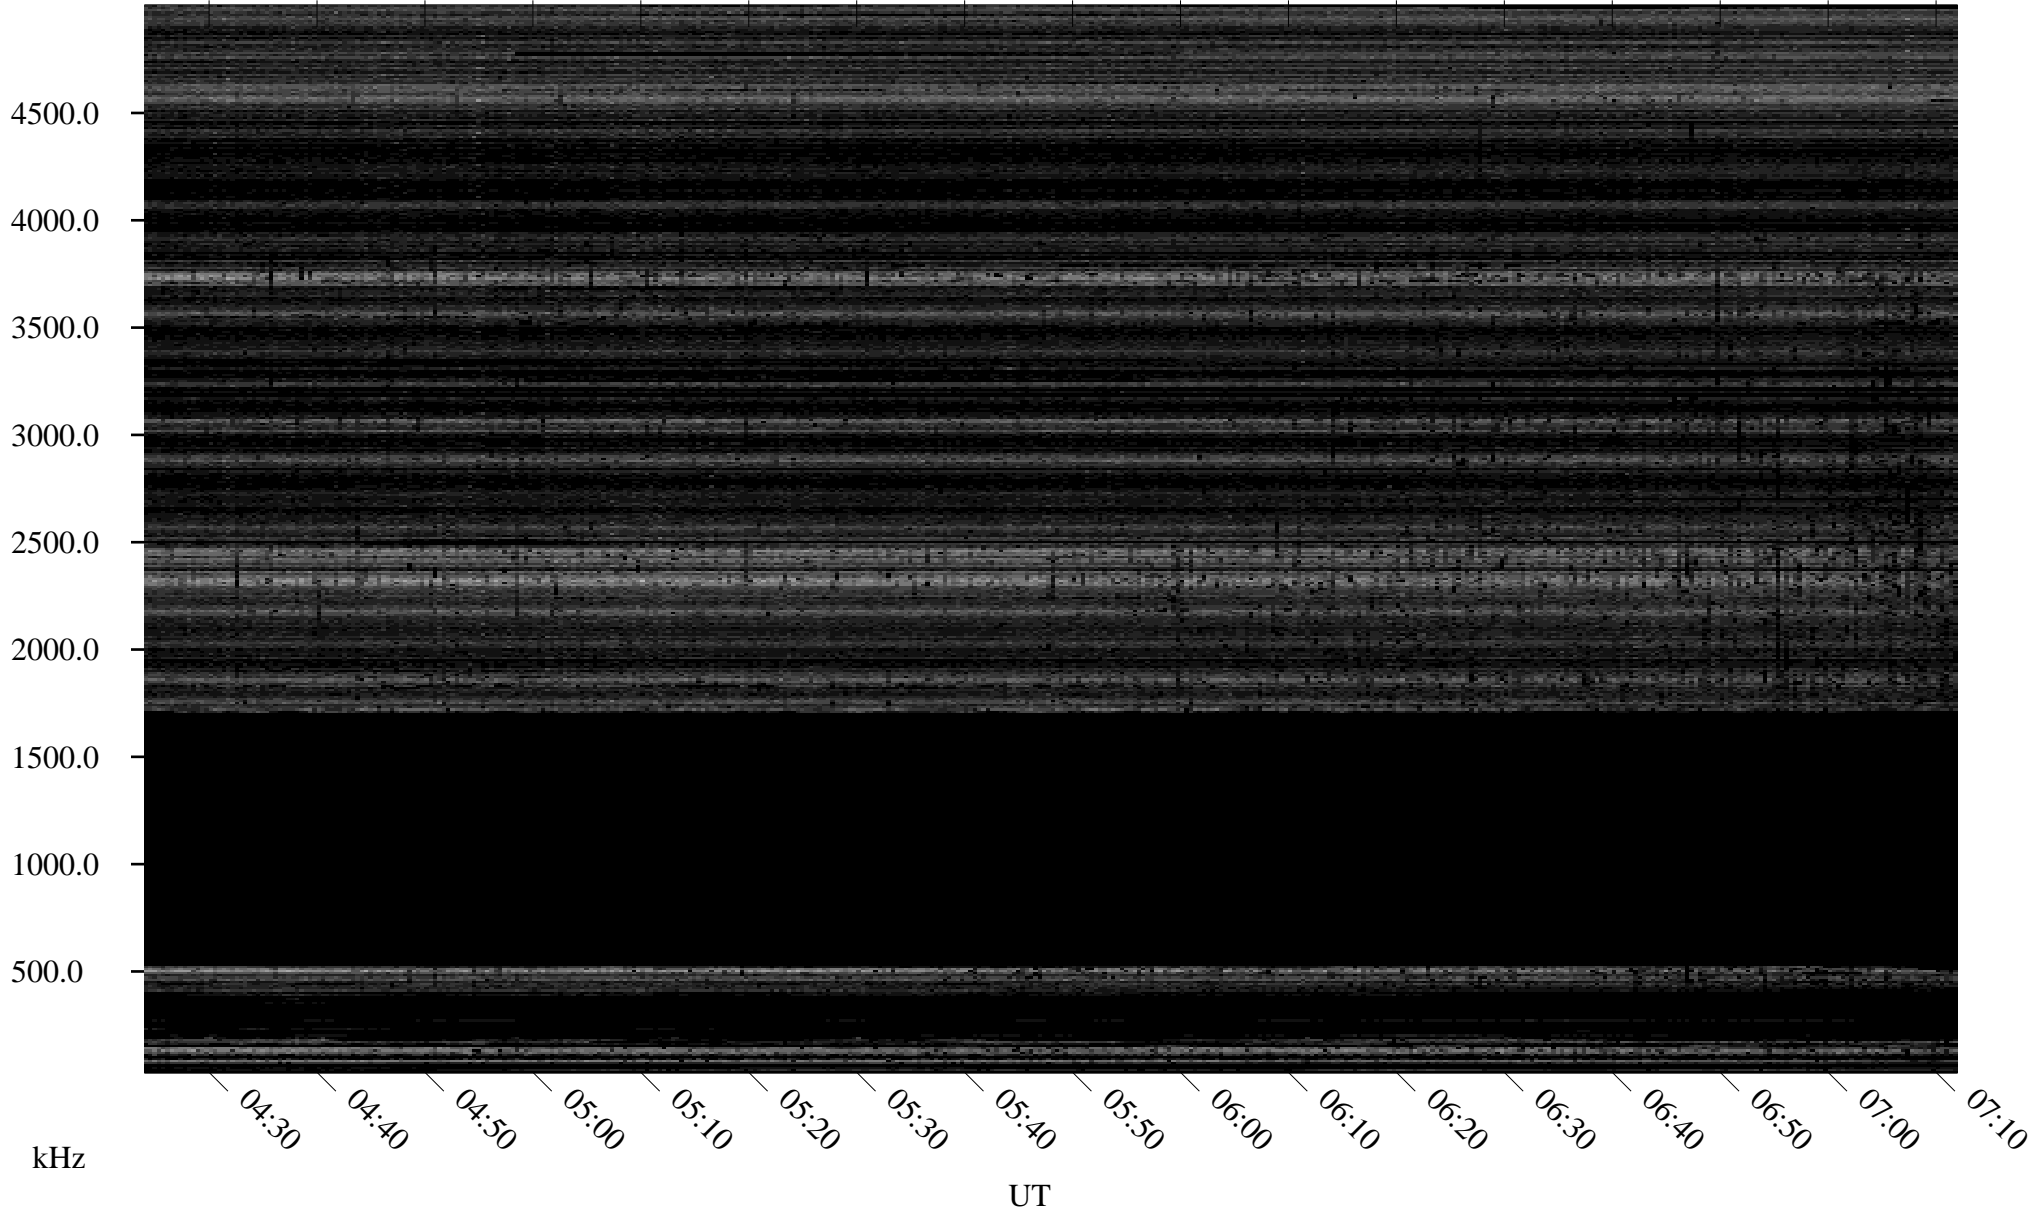

# 11/18/2007 Churchill, Manitoba

Linear Scale    Black = 161    White = 15

ch07322l.r00SUm max\_12

Page 1

# 11/18/2007 Churchill, Manitoba

Linear Scale    Black = 161    White = 15

ch07322l.r00SUm max\_12

Page 2

# 11/19/2007 Churchill, Manitoba

Linear Scale    Black = 161    White = 15

ch07322l.r00SUm max\_12

Page 3

# 11/19/2007 Churchill, Manitoba

Linear Scale    Black = 161    White = 15

ch07322l.r00SUm max\_12

Page 4