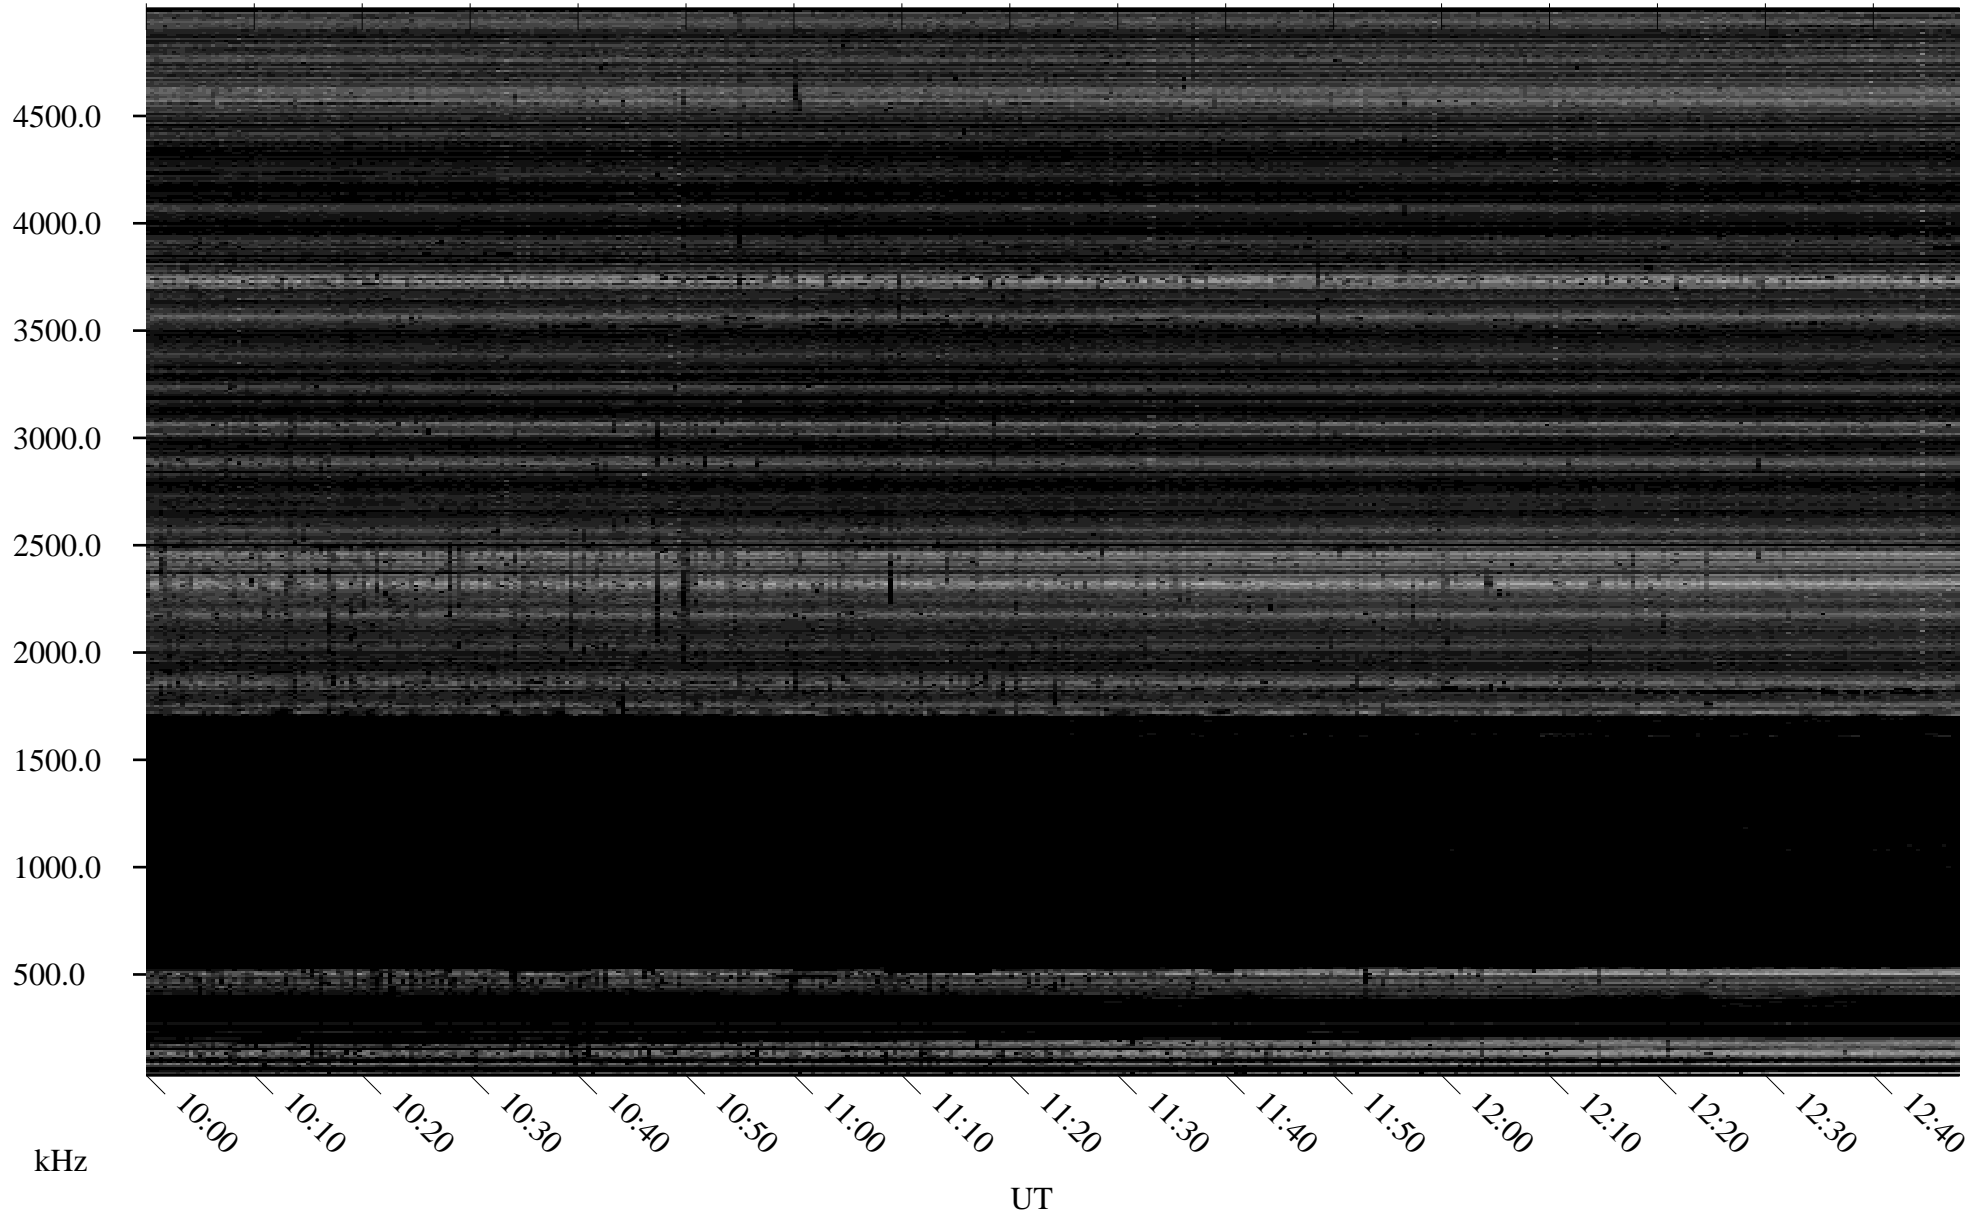

# 11/19/2007 Churchill, Manitoba

Linear Scale    Black = 161    White = 15

ch07322l.r00SUm max\_12

Page 5

# 11/19/2007 Churchill, Manitoba

Linear Scale    Black = 161    White = 15

ch07322l.r00SUm max\_12

Page 6