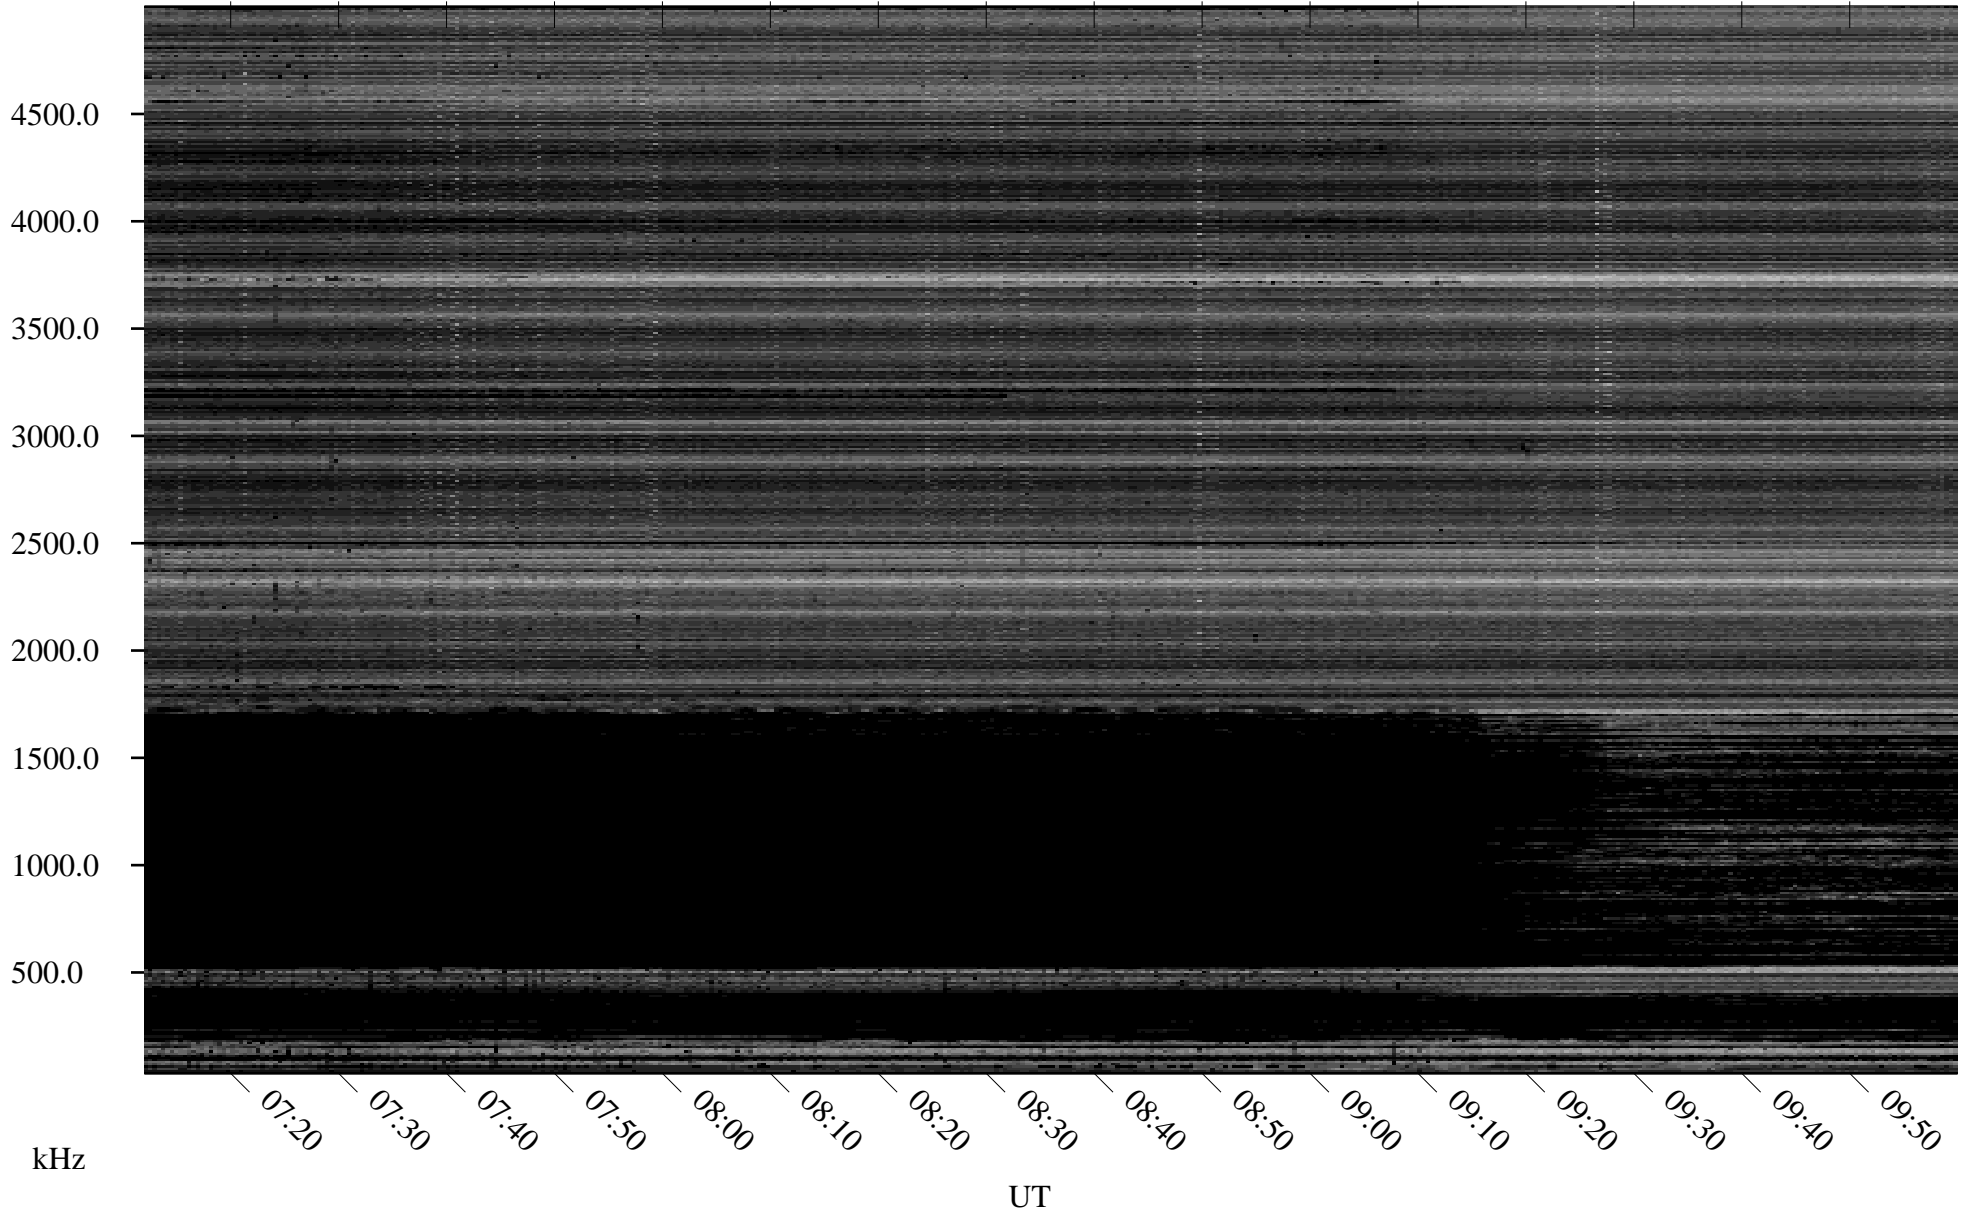

11/19/2007 Churchill, Manitoba

Linear Scale Black = 161 White = 15

ch073231.r00SUm max_12

Page 1

11/19/2007 Churchill, Manitoba

Linear Scale Black = 161 White = 15

ch07323l.r00SUm max_12

Page 2

11/20/2007 Churchill, Manitoba

Linear Scale Black = 161 White = 15

ch07323l.r00SUm max_12

Page 3

11/20/2007 Churchill, Manitoba

Linear Scale Black = 161 White = 15

ch07323l.r00SUm max_12

Page 4

11/20/2007 Churchill, Manitoba

Linear Scale Black = 161 White = 15

ch073231.r00SUm max_12

Page 5

11/20/2007 Churchill, Manitoba

Linear Scale Black = 161 White = 15

ch073231.r00SUm max_12

Page 6

11/20/2007 Churchill, Manitoba

Linear Scale Black = 161 White = 15

ch07323l.r00SUm max_12

Page 7

11/20/2007 Churchill, Manitoba

Linear Scale Black = 161 White = 15

ch073231.r00SUm max_12

Page 8