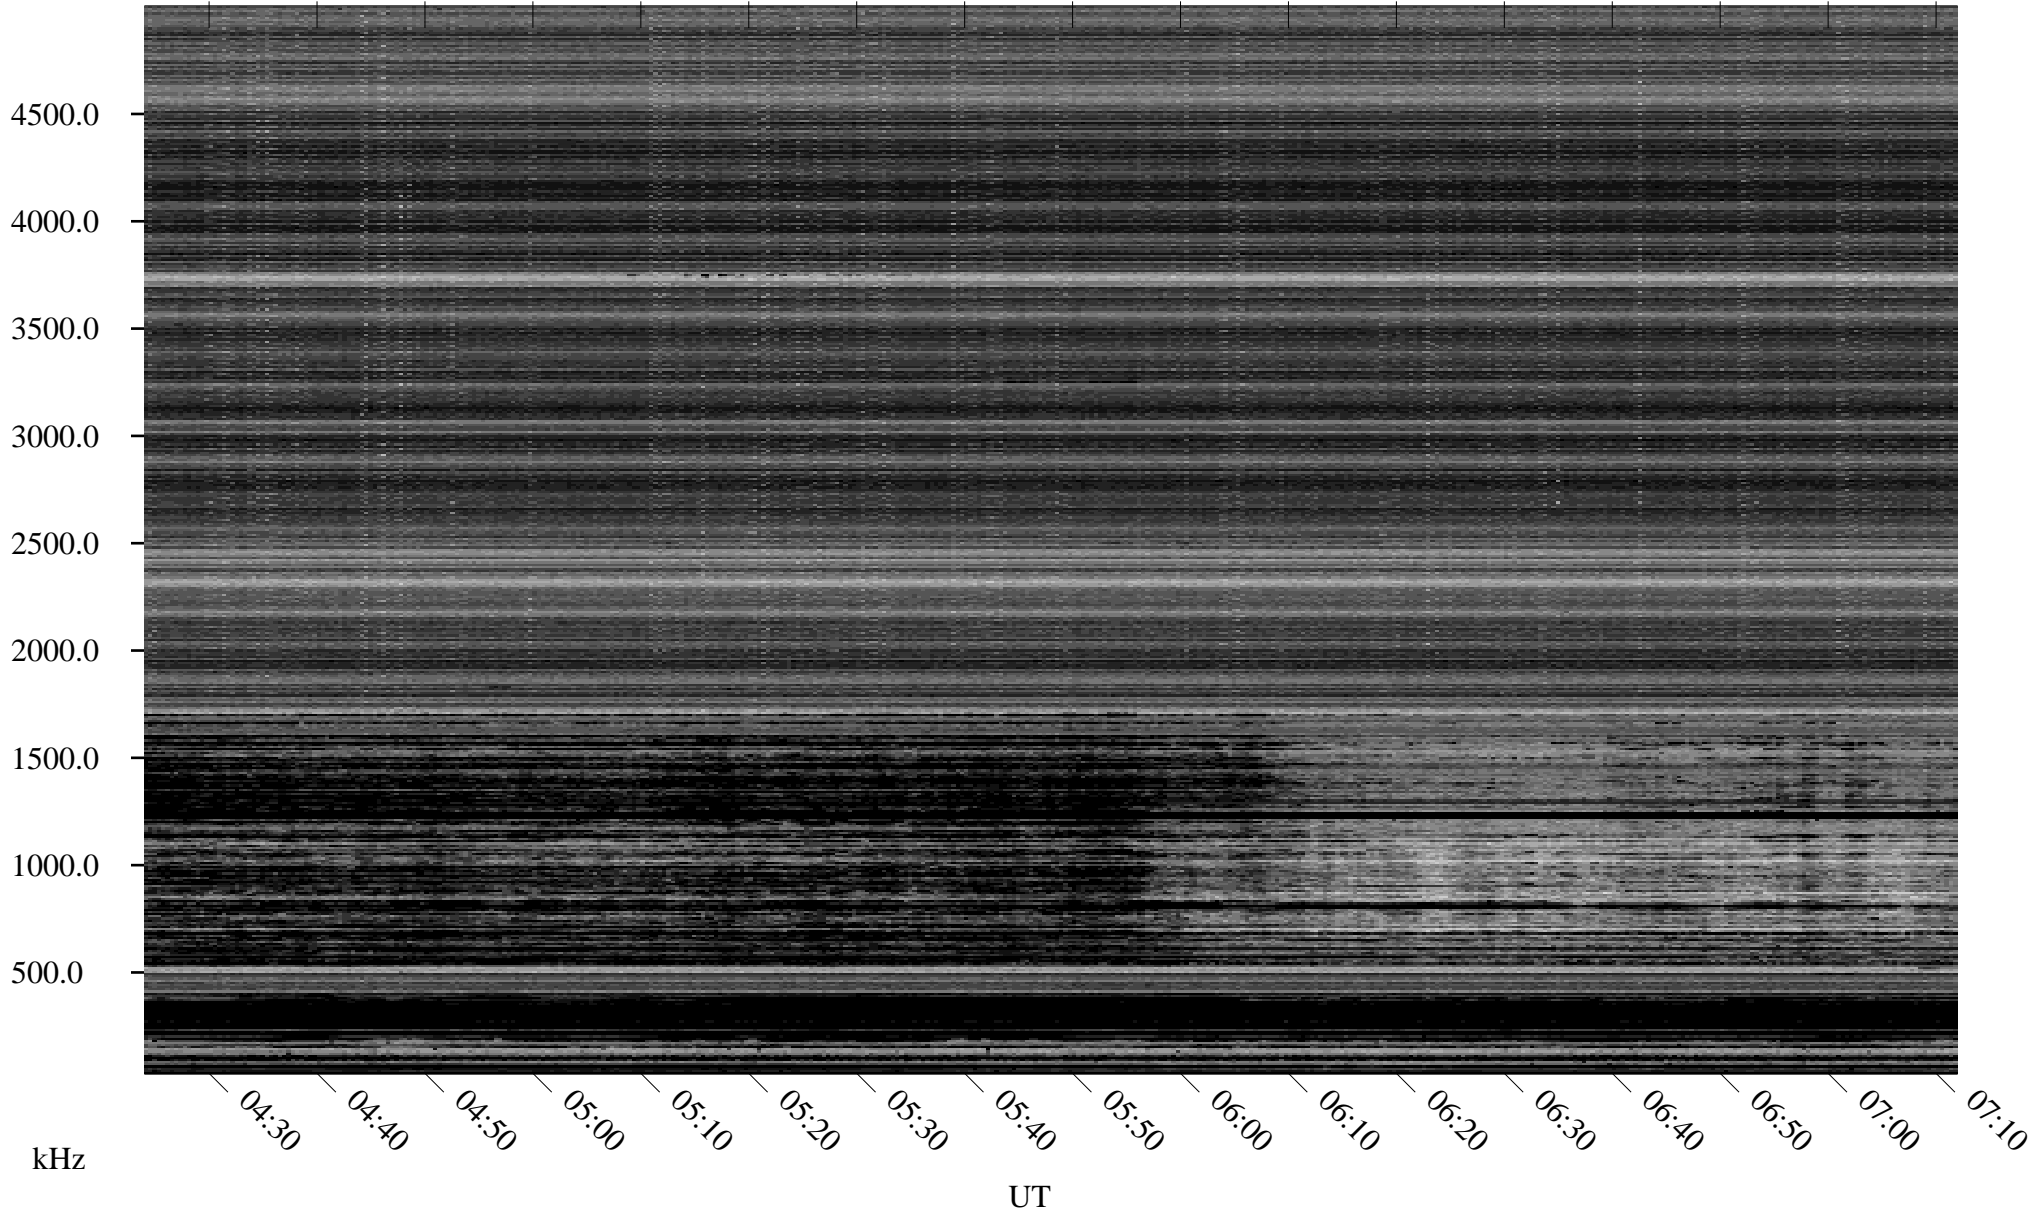

11/20/2007 Churchill, Manitoba

Linear Scale Black = 161 White = 15

ch07324l.r00SUm max_12

Page 1

11/20/2007 Churchill, Manitoba

Linear Scale Black = 161 White = 15

ch07324l.r00SUm max_12

Page 2

11/21/2007 Churchill, Manitoba

Linear Scale Black = 161 White = 15

ch07324l.r00SUm max_12

Page 3

11/21/2007 Churchill, Manitoba

Linear Scale Black = 161 White = 15

ch07324l.r00SUm max_12

Page 4

11/21/2007 Churchill, Manitoba

Linear Scale Black = 161 White = 15

ch07324l.r00SUm max_12

Page 5

11/21/2007 Churchill, Manitoba

Linear Scale Black = 161 White = 15

ch07324l.r00SUm max_12

Page 6

11/21/2007 Churchill, Manitoba

Linear Scale Black = 161 White = 15

ch07324l.r00SUm max_12

Page 7

11/21/2007 Churchill, Manitoba

Linear Scale Black = 161 White = 15

ch07324l.r00SUm max_12

Page 8