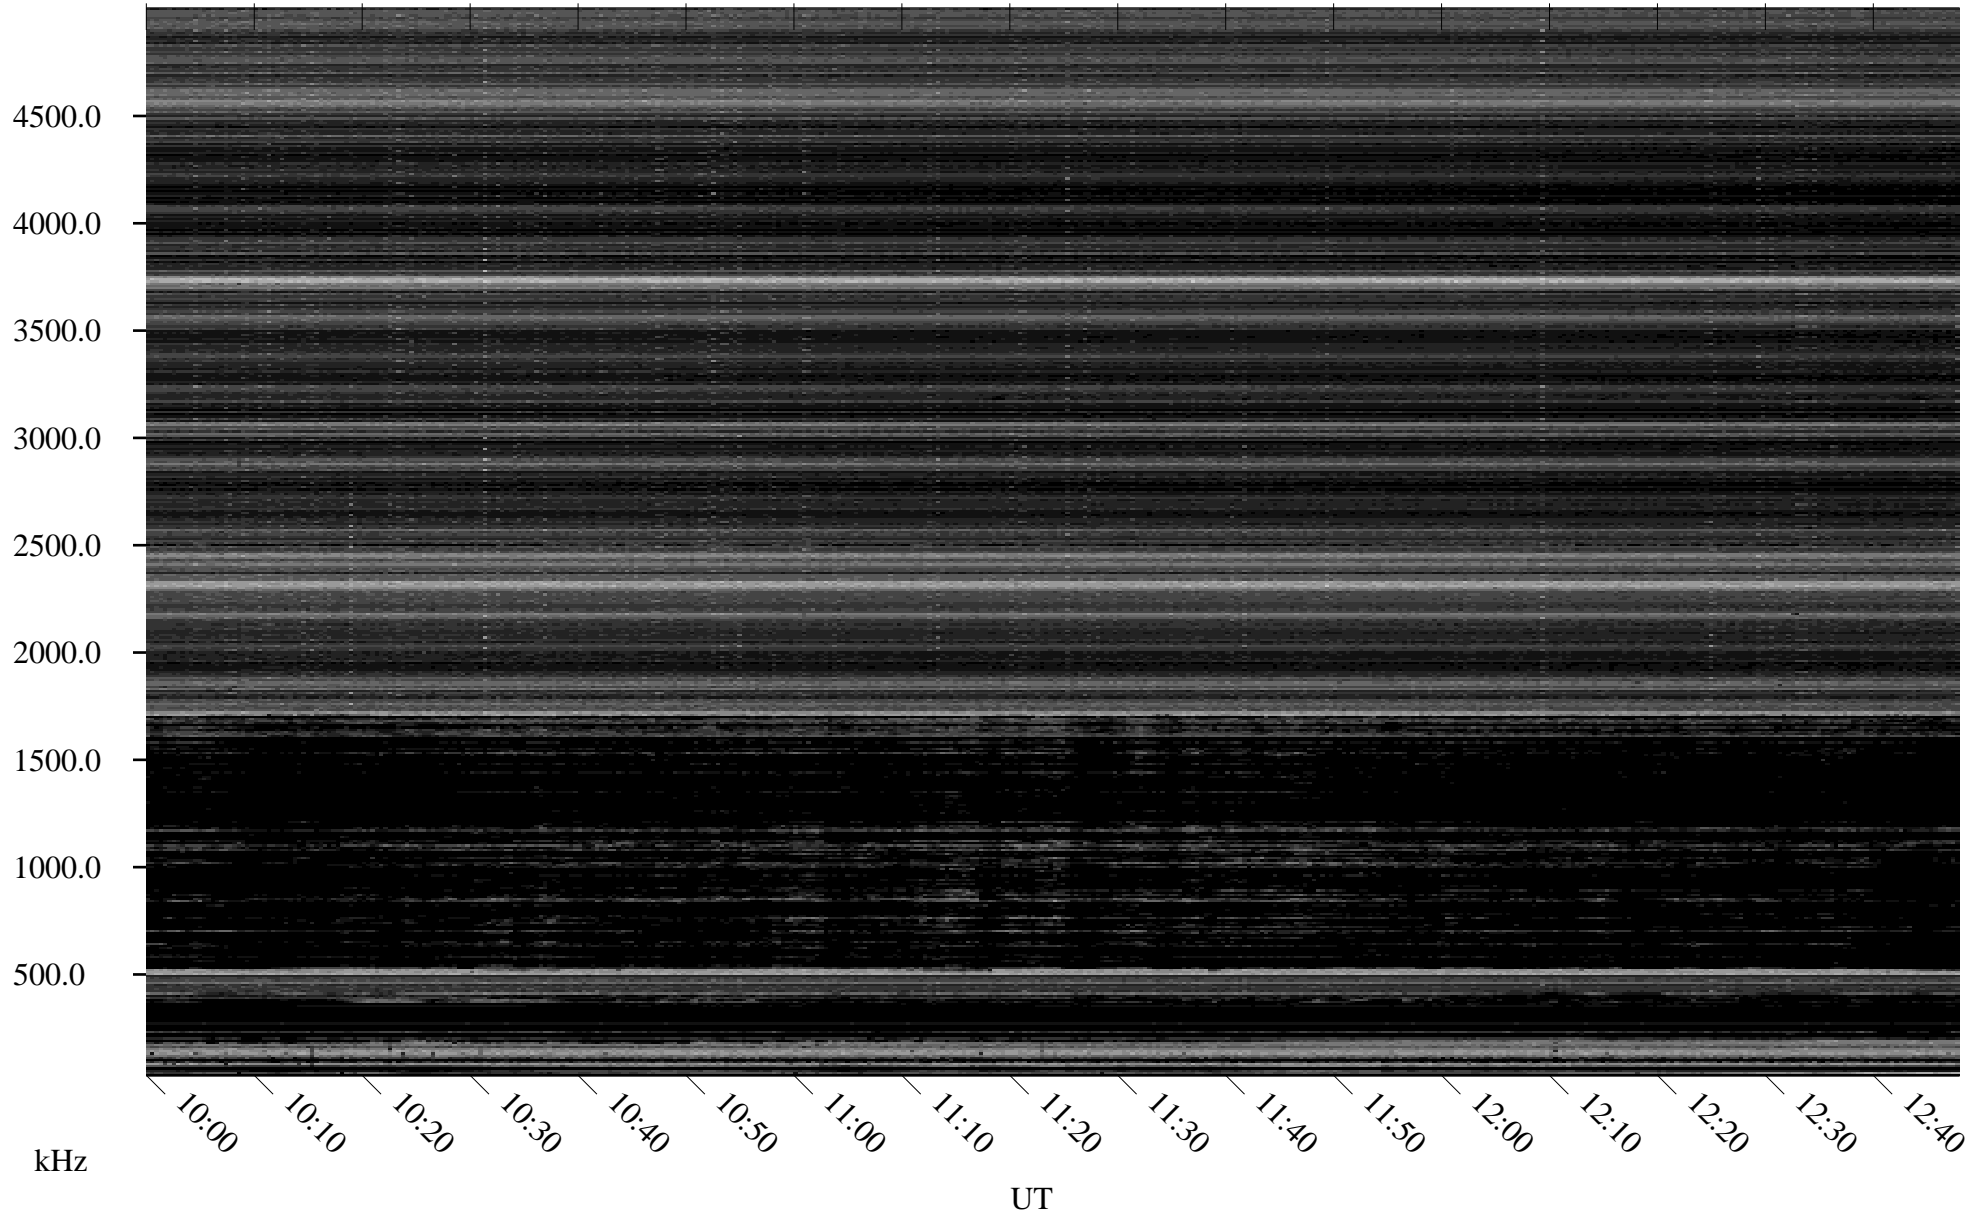

11/22/2007 Churchill, Manitoba

Linear Scale Black = 161 White = 15

ch07326l.r00SUm max_12

Page 1

11/22/2007 Churchill, Manitoba

Linear Scale Black = 161 White = 15

ch07326l.r00SUm max_12

Page 2

11/23/2007 Churchill, Manitoba

Linear Scale Black = 161 White = 15

ch07326l.r00SUm max_12

Page 3

11/23/2007 Churchill, Manitoba

Linear Scale Black = 161 White = 15

ch07326l.r00SUm max_12

Page 4

11/23/2007 Churchill, Manitoba

Linear Scale Black = 161 White = 15

ch07326l.r00SUm max_12

Page 5

11/23/2007 Churchill, Manitoba

Linear Scale Black = 161 White = 15

ch07326l.r00SUm max_12

11/23/2007 Churchill, Manitoba

Linear Scale Black = 161 White = 15

ch07326l.r00SUm max_12

Page 7

11/23/2007 Churchill, Manitoba

Linear Scale Black = 161 White = 15

ch07326l.r00SUm max_12

Page 8