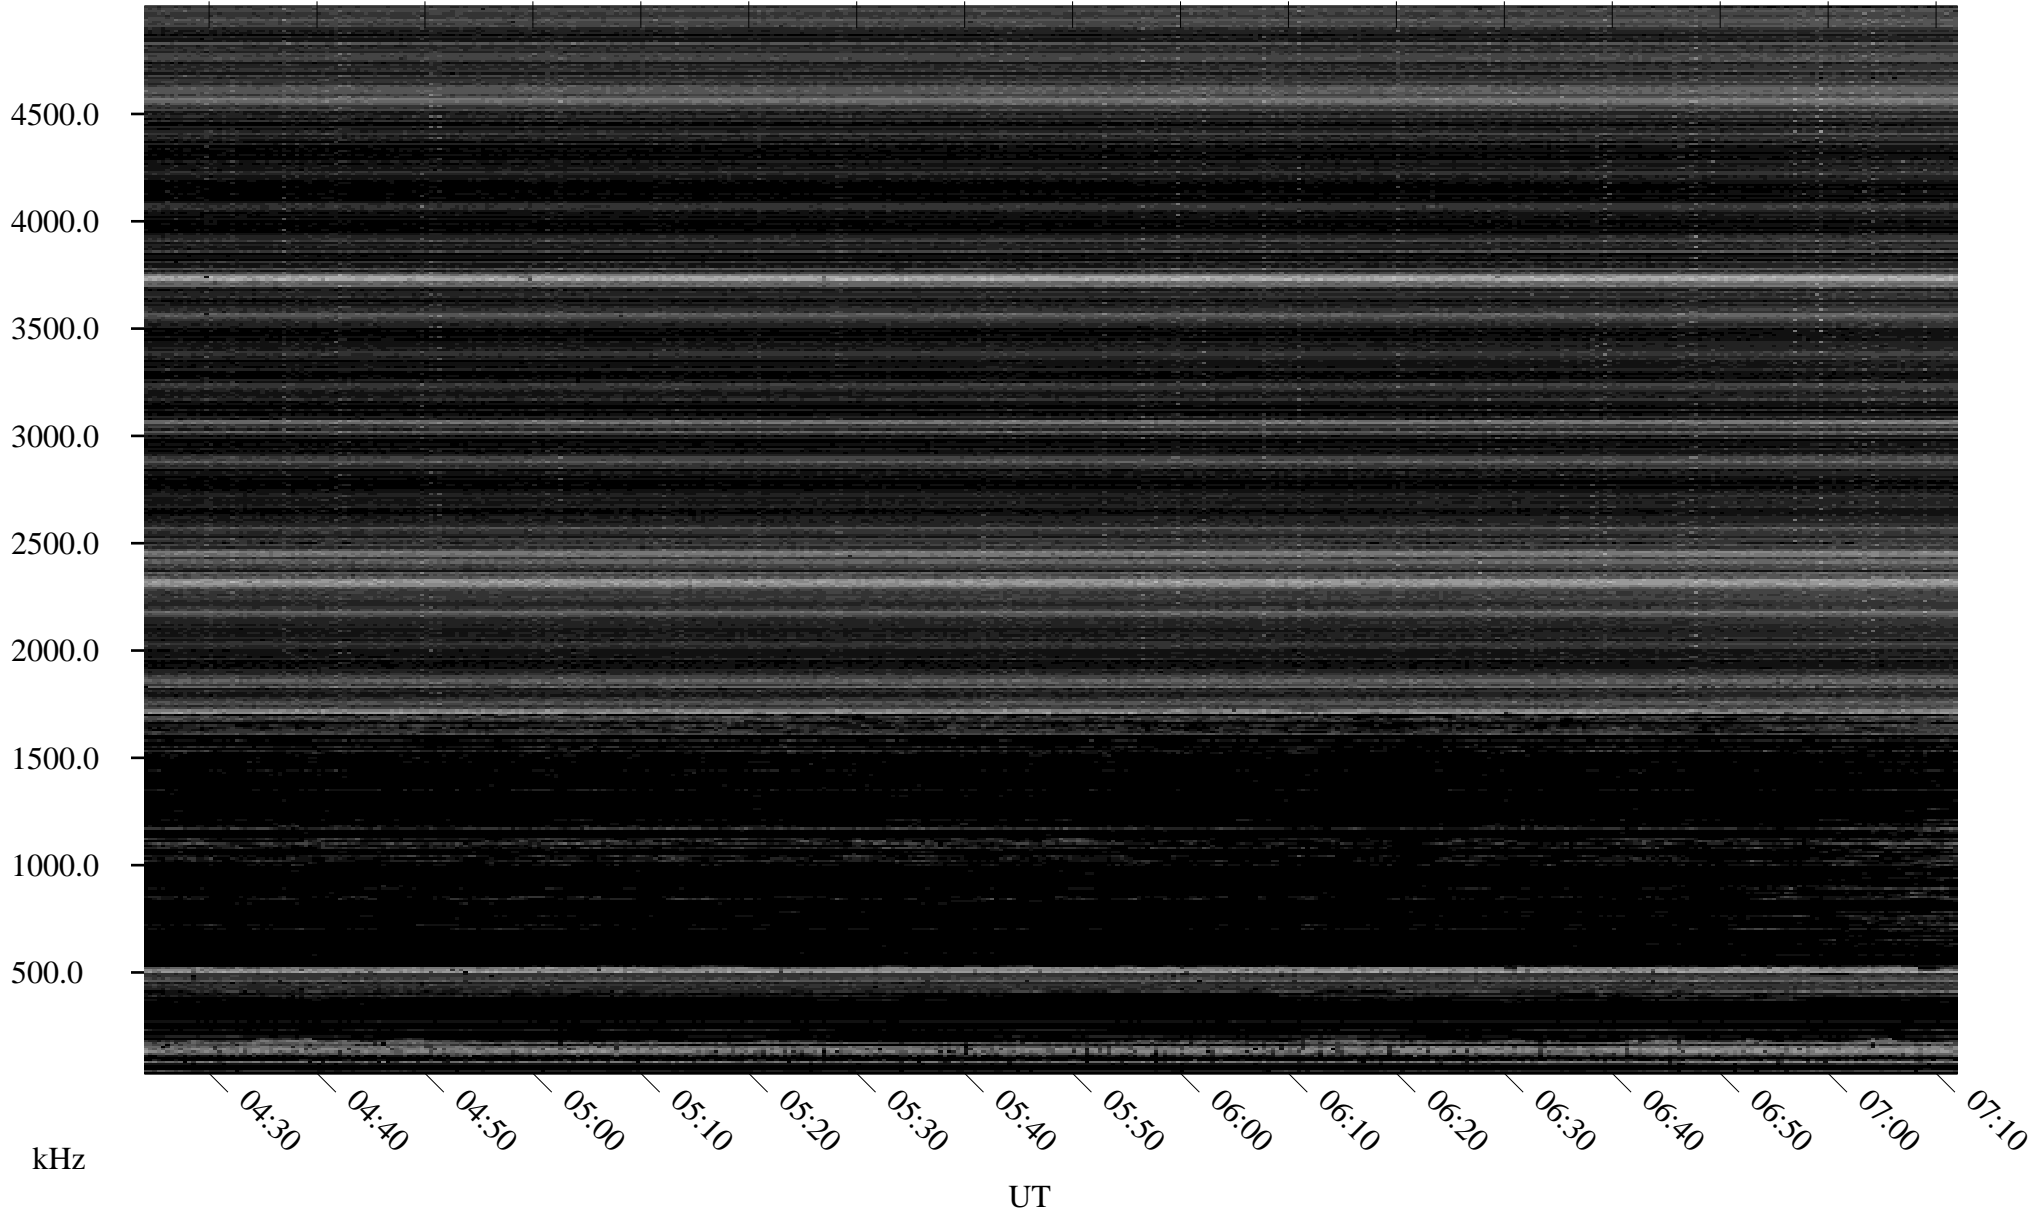

11/22/2007 Churchill, Manitoba

Linear Scale Black = 161 White = 15

ch07326l.r00SUm max_12

Page 1

11/22/2007 Churchill, Manitoba

Linear Scale Black = 161 White = 15

ch07326l.r00SUm max_12

Page 2

11/23/2007 Churchill, Manitoba

Linear Scale Black = 161 White = 15

ch07326l.r00SUm max_12

Page 3

11/23/2007 Churchill, Manitoba

Linear Scale Black = 161 White = 15

ch07326l.r00SUm max_12

Page 4

11/23/2007 Churchill, Manitoba

Linear Scale Black = 161 White = 15

ch07326l.r00SUm max_12

Page 5

11/23/2007 Churchill, Manitoba

Linear Scale Black = 161 White = 15

ch07326l.r00SUm max_12

11/23/2007 Churchill, Manitoba

Linear Scale Black = 161 White = 15

ch07326l.r00SUm max_12

Page 7

11/23/2007 Churchill, Manitoba

Linear Scale Black = 161 White = 15

ch07326l.r00SUm max_12

Page 8