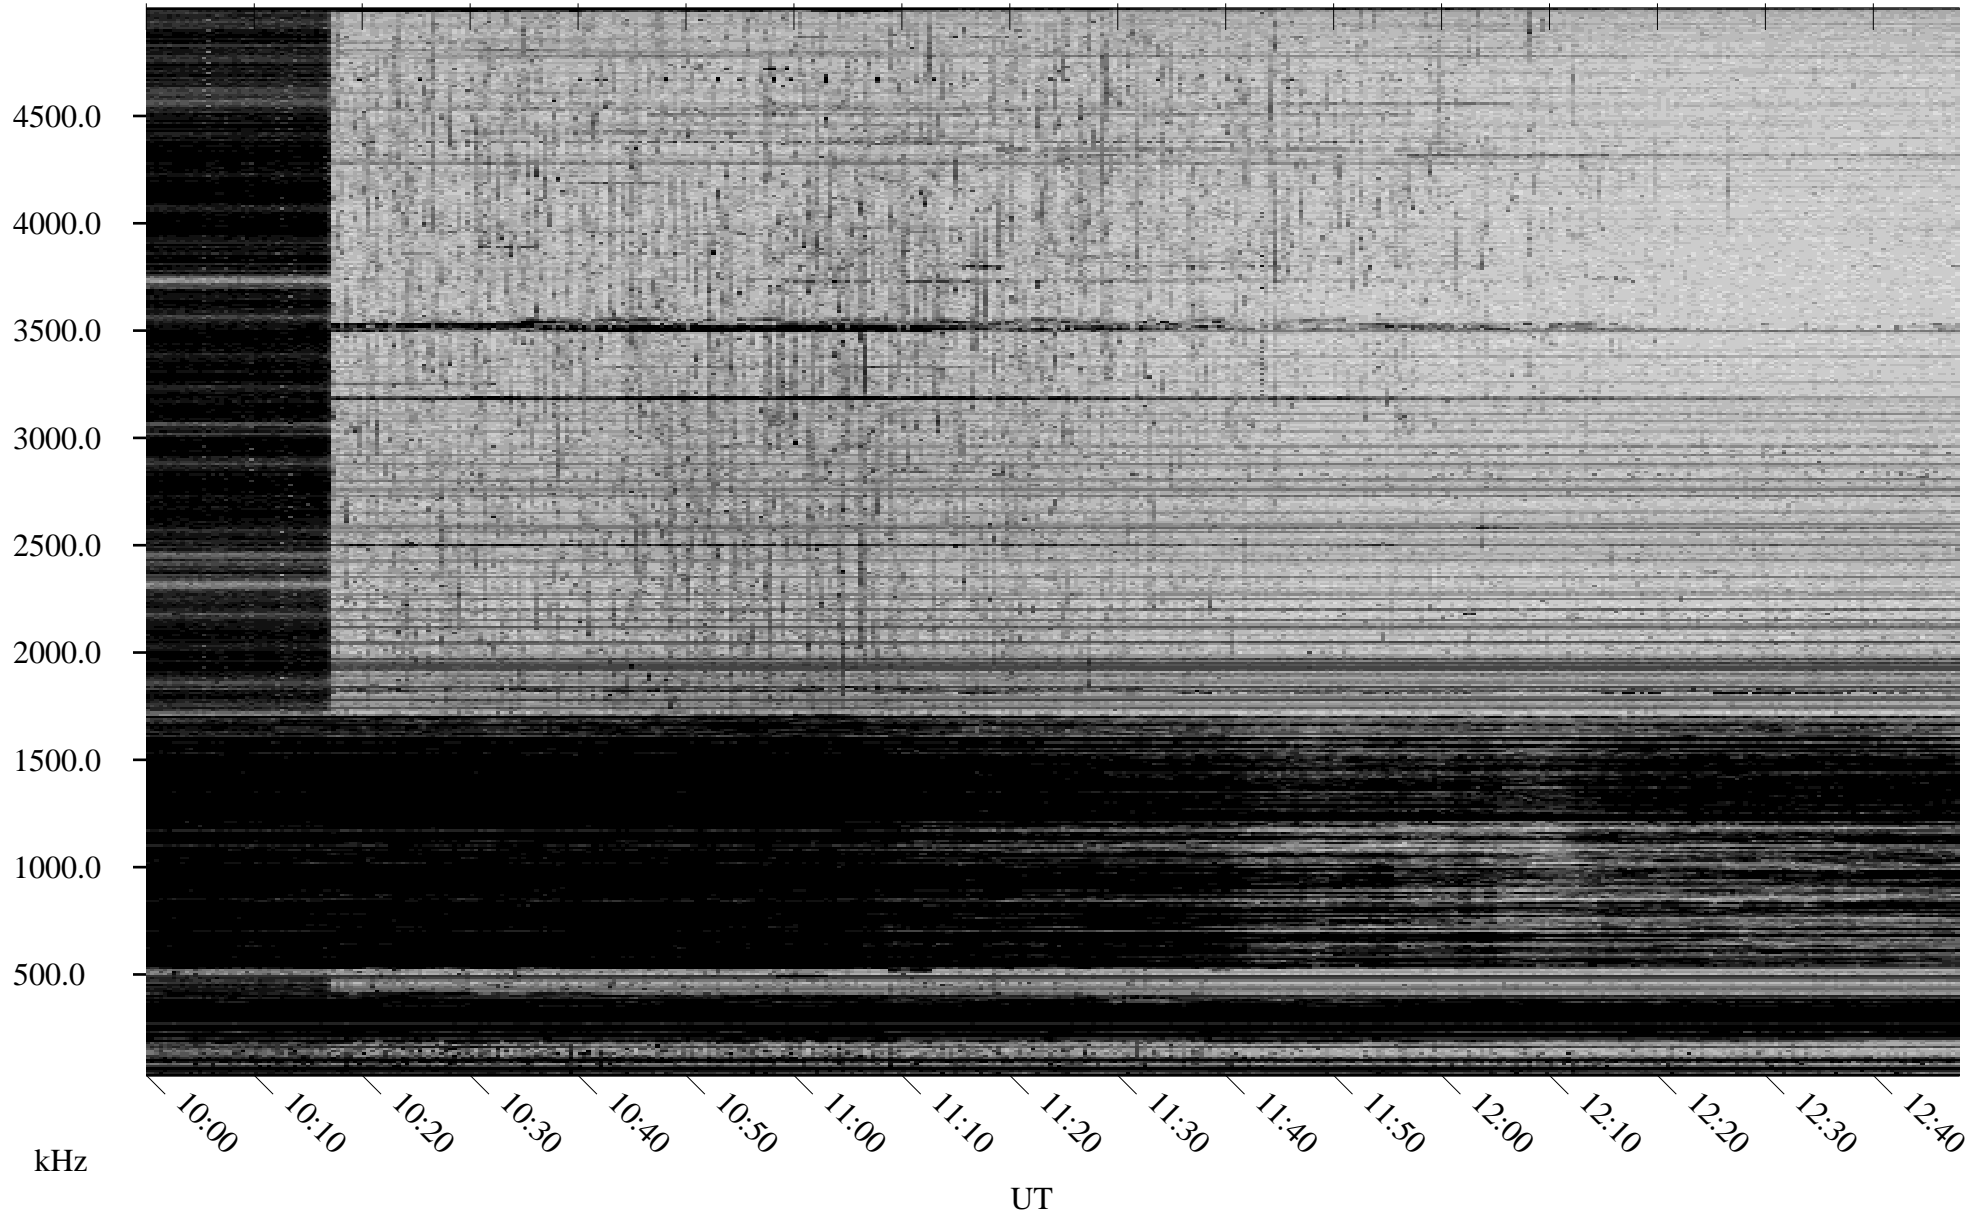

# 11/24/2007 Churchill, Manitoba

Linear Scale    Black = 161    White = 15

ch073271.r00SUm max\_12

Page 5

# 11/24/2007 Churchill, Manitoba

Linear Scale    Black = 161    White = 15

ch073271.r00SUm max\_12

Page 6