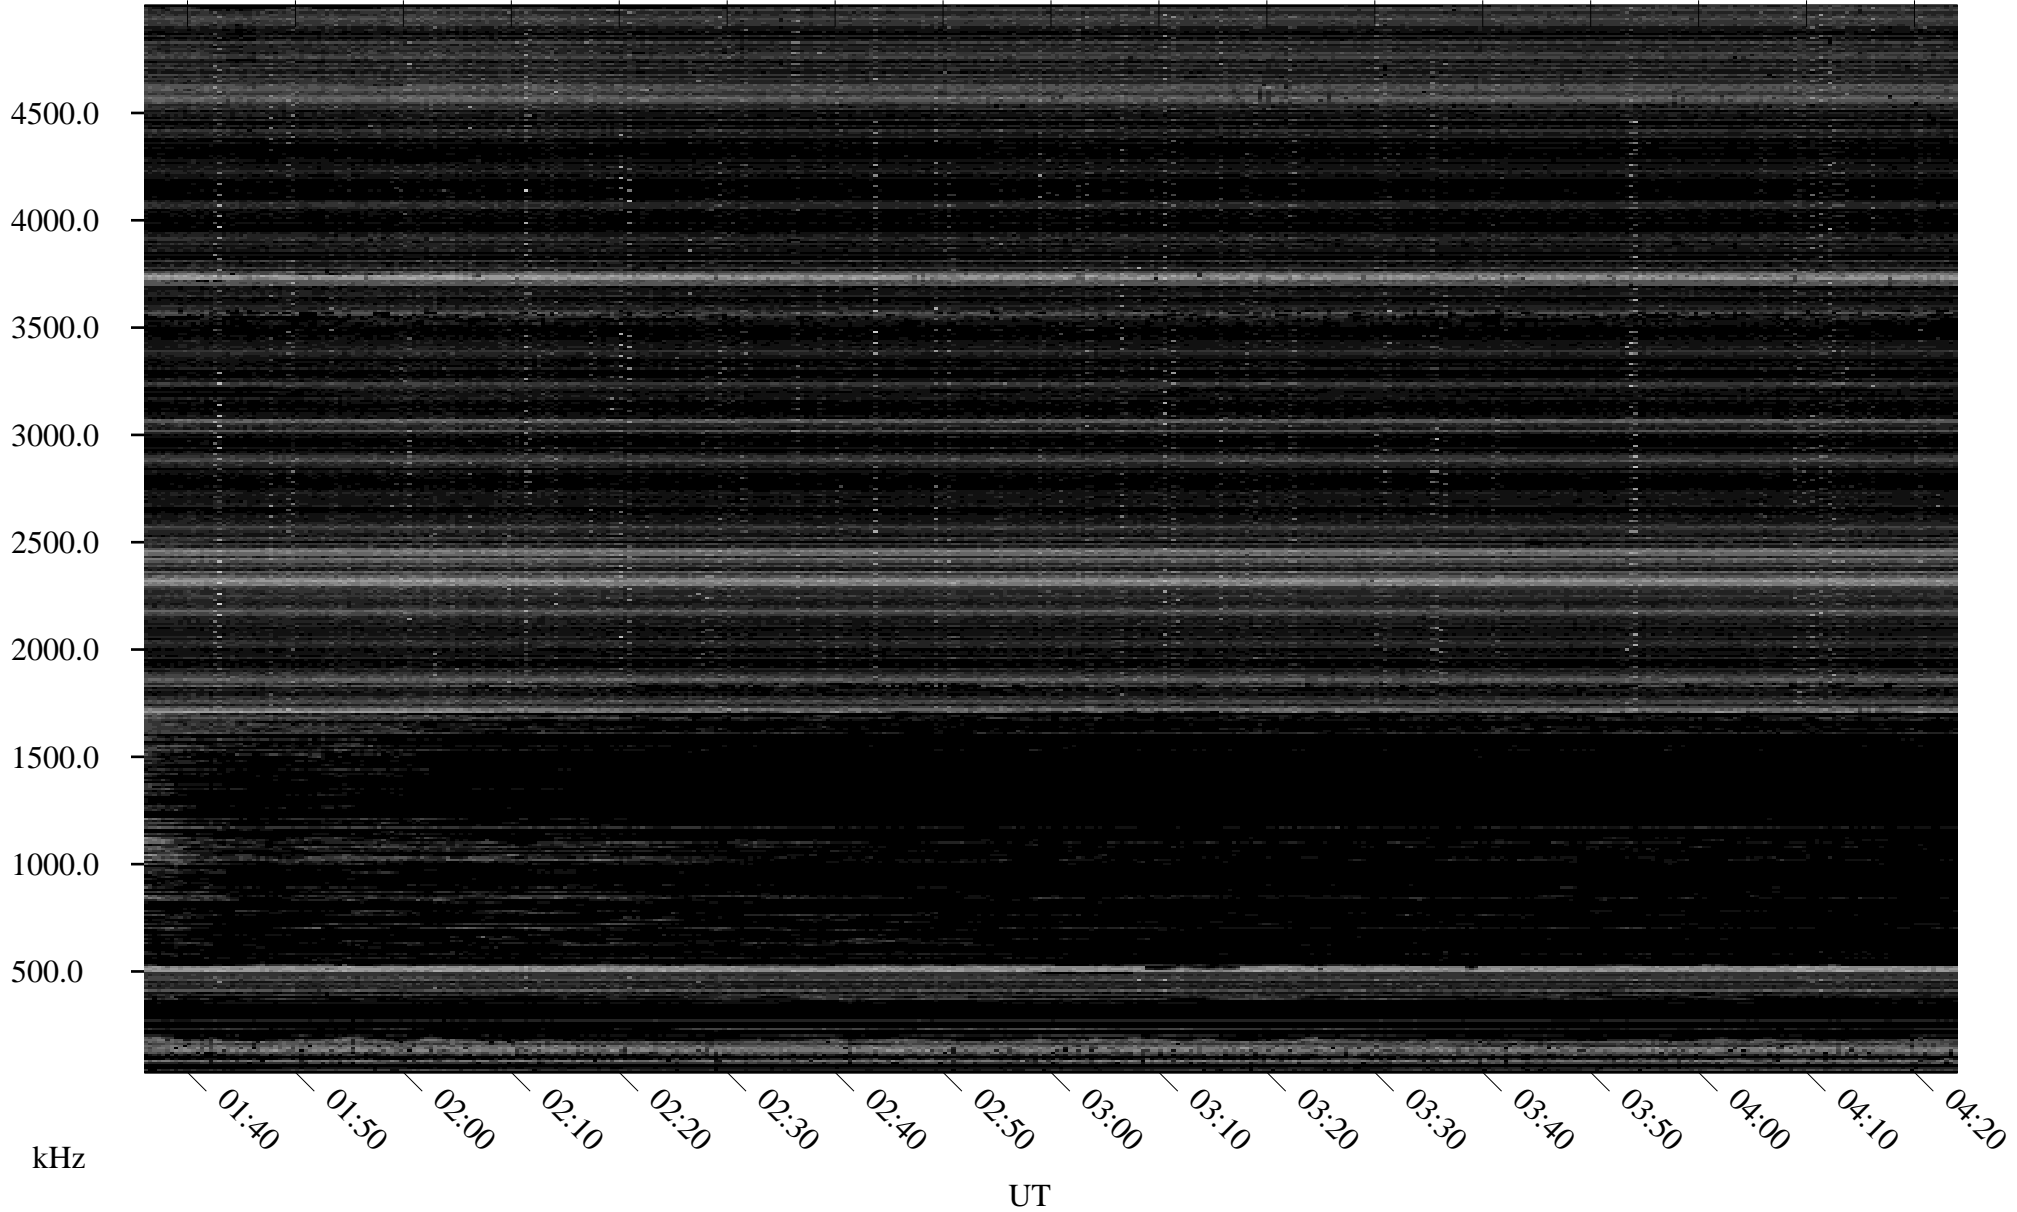

# 11/23/2007 Churchill, Manitoba

Linear Scale    Black = 161    White = 15

ch073271.r00SUm max\_12

Page 1

# 11/23/2007 Churchill, Manitoba

Linear Scale    Black = 161    White = 15

ch073271.r00SUm max\_12

Page 2

# 11/24/2007 Churchill, Manitoba

Linear Scale    Black = 161    White = 15

ch073271.r00SUm max\_12

Page 3

# 11/24/2007 Churchill, Manitoba

Linear Scale    Black = 161    White = 15

ch073271.r00SUm max\_12

Page 4