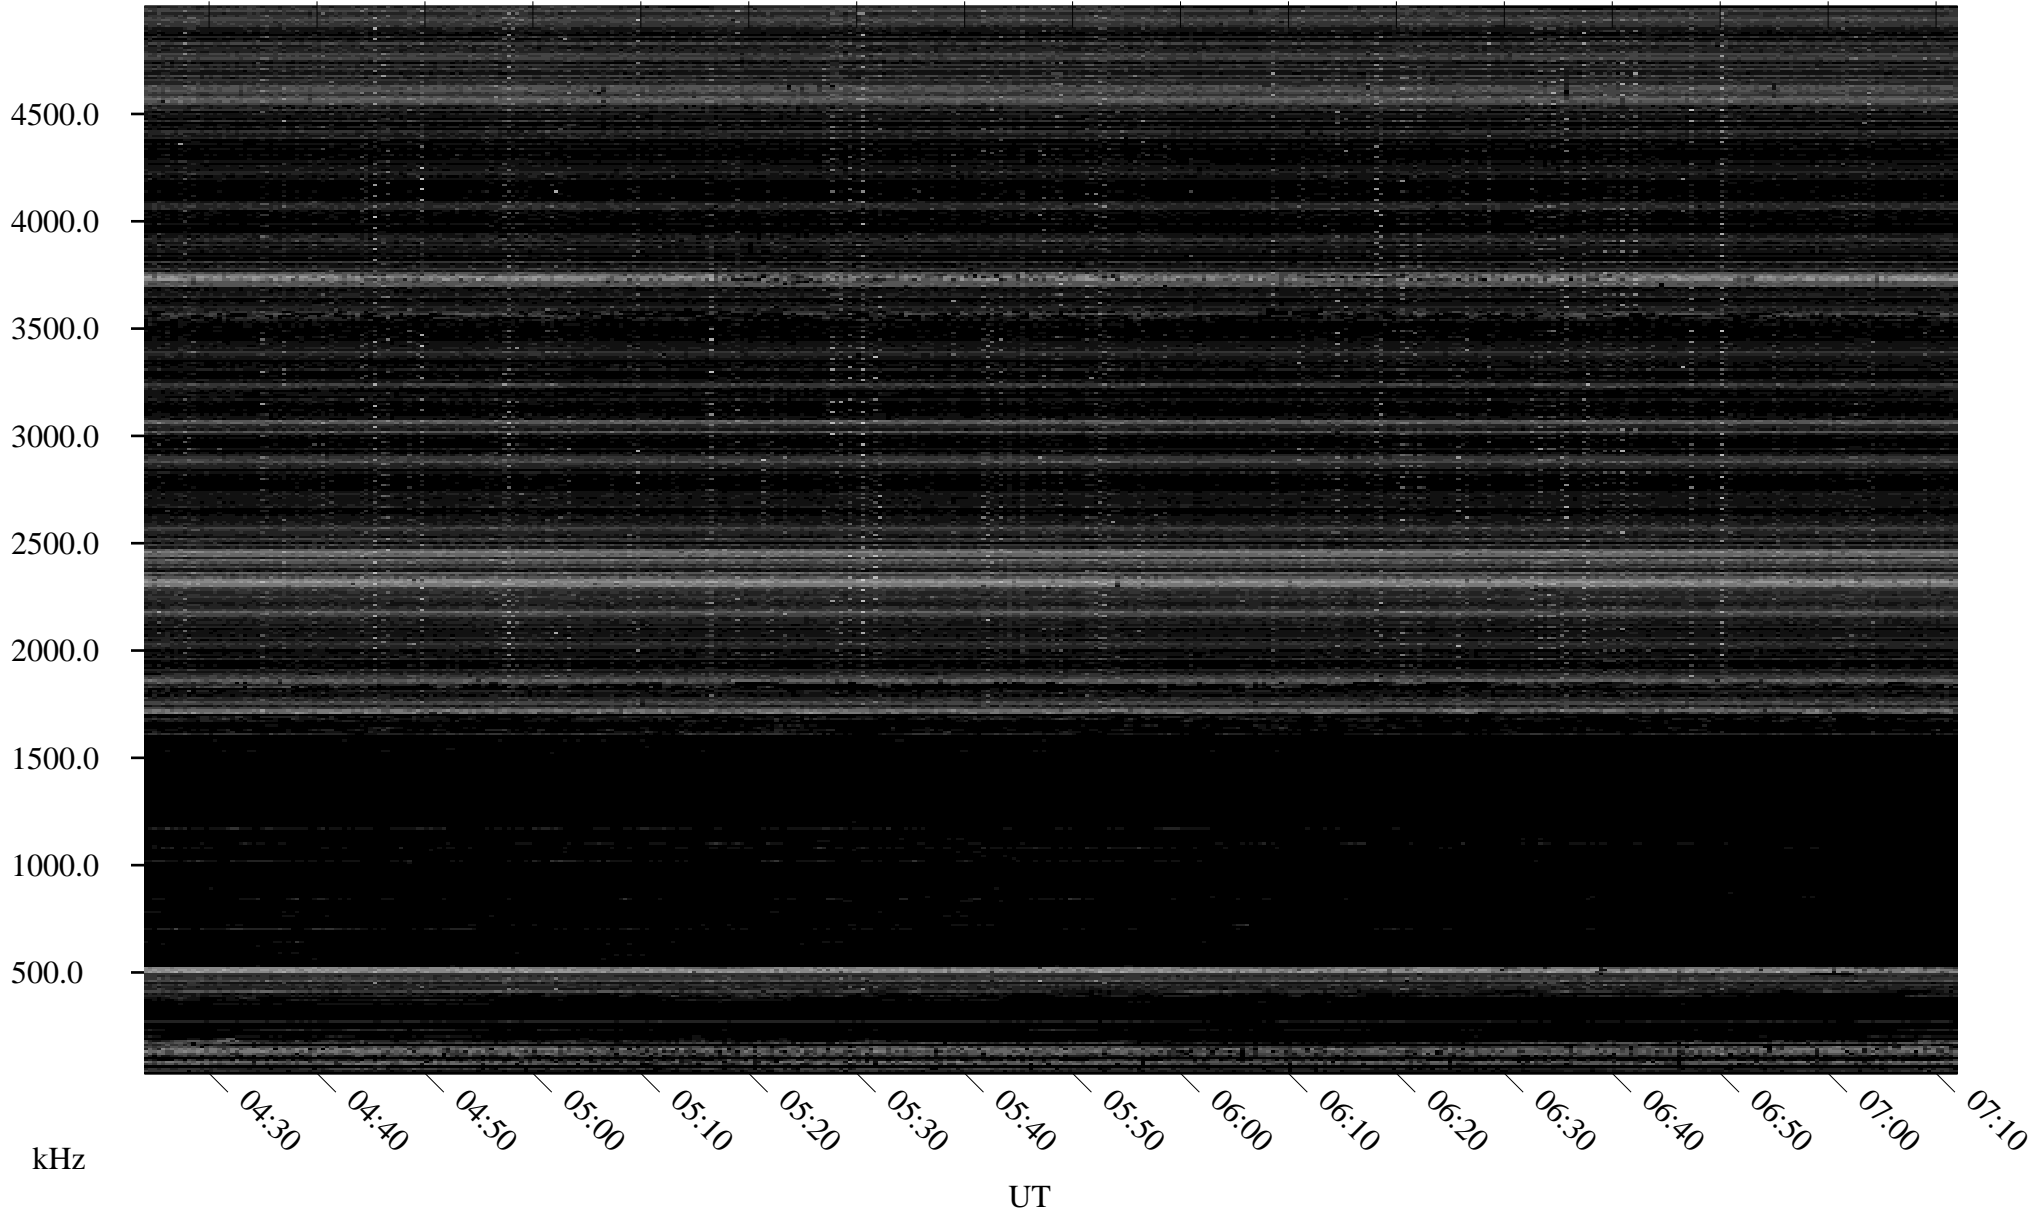

# 11/23/2007 Churchill, Manitoba

Linear Scale    Black = 161    White = 15

ch073271.r00SUm max\_12

Page 1

# 11/23/2007 Churchill, Manitoba

Linear Scale    Black = 161    White = 15

ch073271.r00SUm max\_12

Page 2

# 11/24/2007 Churchill, Manitoba

Linear Scale    Black = 161    White = 15

ch073271.r00SUm max\_12

Page 3

# 11/24/2007 Churchill, Manitoba

Linear Scale    Black = 161    White = 15

ch073271.r00SUm max\_12

Page 4