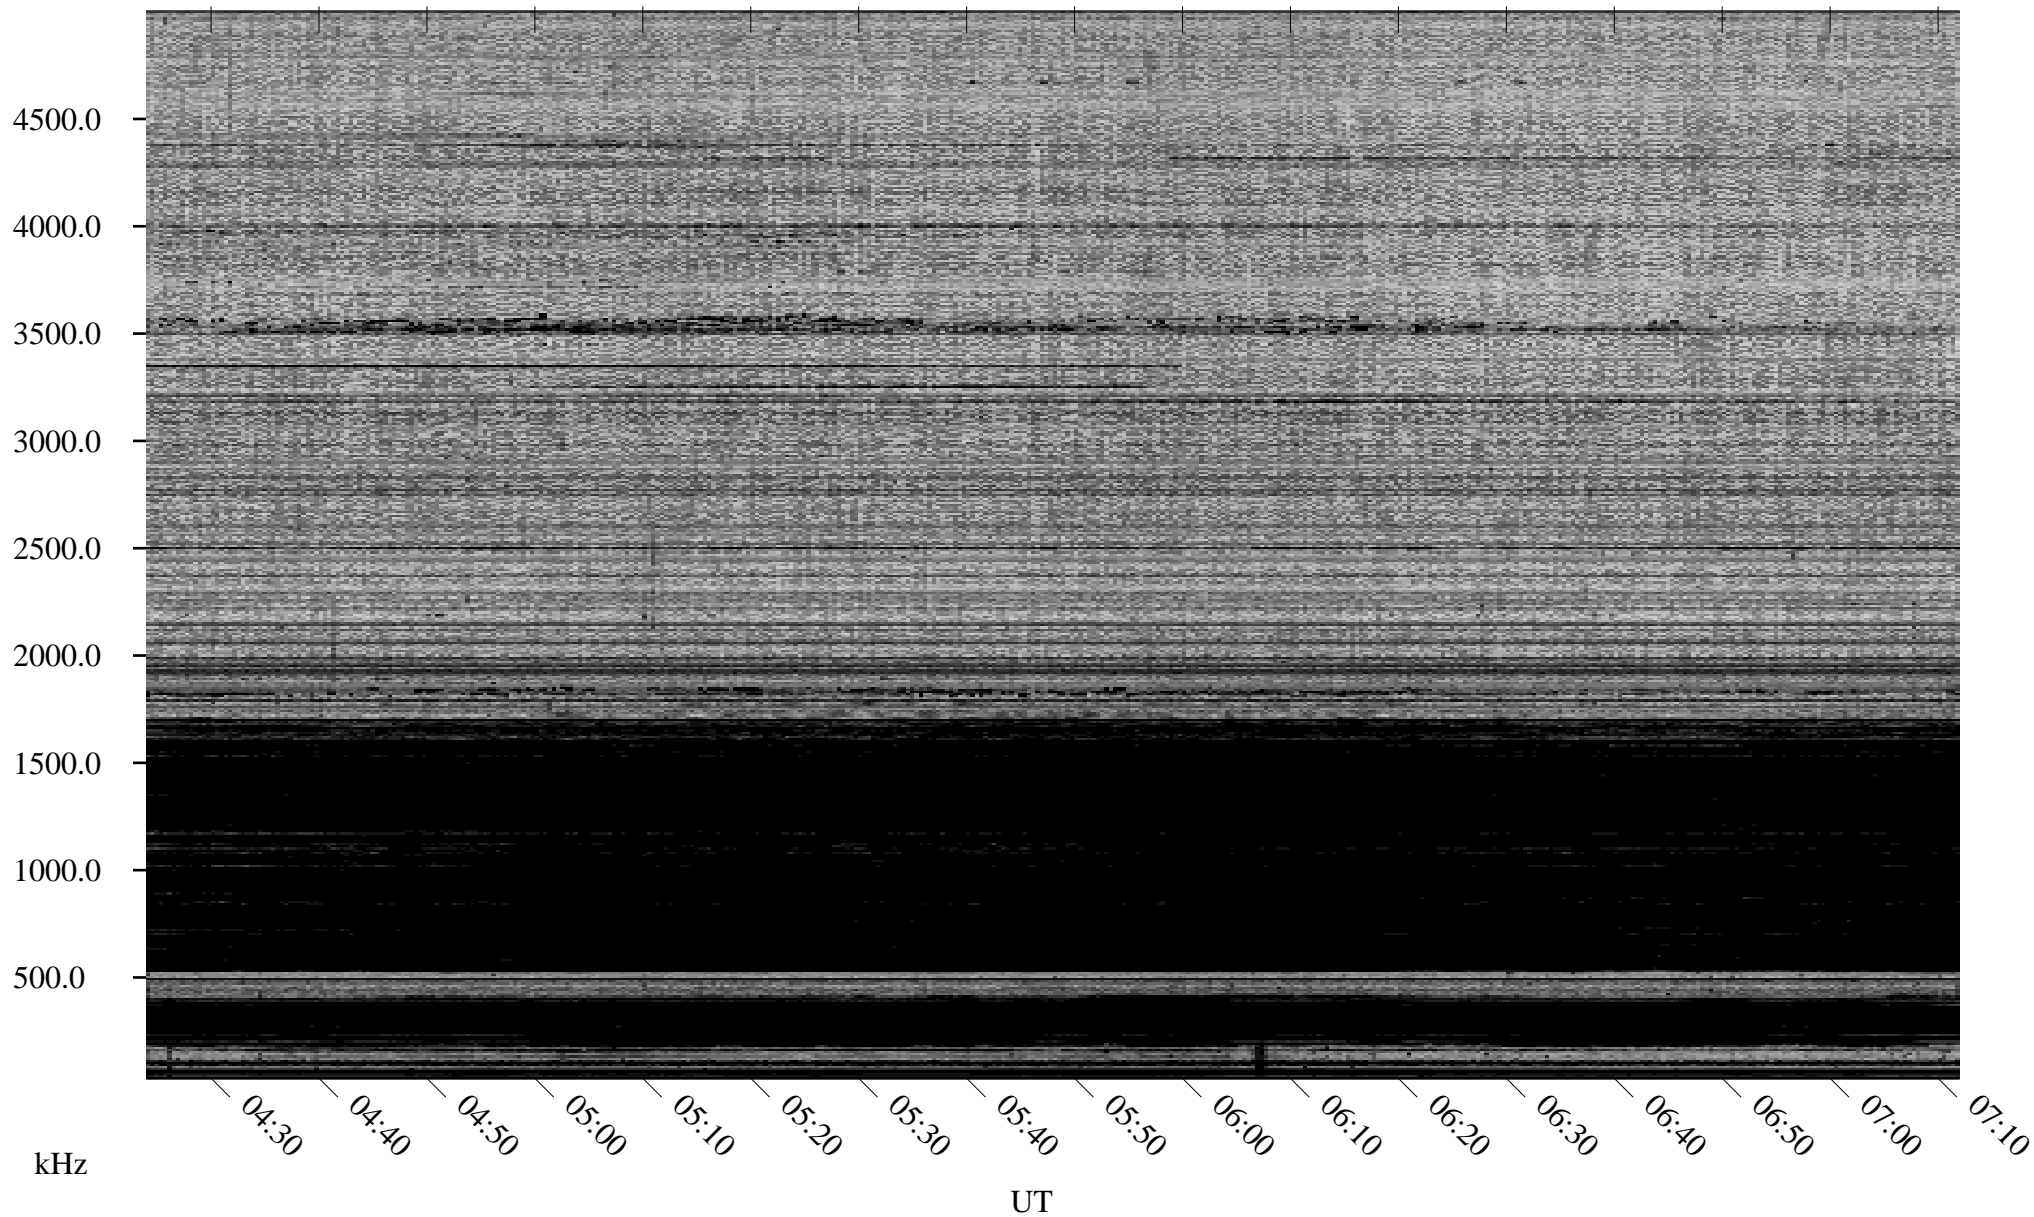

11/24/2007 Churchill, Manitoba

Linear Scale Black = 161 White = 15

ch07328l.r00SUm max_12

Page 1

11/24/2007 Churchill, Manitoba

Linear Scale Black = 161 White = 15

ch07328l.r00SUm max_12

Page 2

11/25/2007 Churchill, Manitoba

Linear Scale Black = 161 White = 15

ch07328l.r00SUm max_12

Page 3

11/25/2007 Churchill, Manitoba

Linear Scale Black = 161 White = 15

ch07328l.r00SUm max_12

Page 4

11/25/2007 Churchill, Manitoba

Linear Scale Black = 161 White = 15

ch07328l.r00SUm max_12

Page 5

11/25/2007 Churchill, Manitoba

Linear Scale Black = 161 White = 15

ch07328l.r00SUm max_12

Page 6

11/25/2007 Churchill, Manitoba

Linear Scale Black = 161 White = 15

ch07328l.r00SUm max_12

Page 7

11/25/2007 Churchill, Manitoba

Linear Scale Black = 161 White = 15

ch07328l.r00SUm max_12