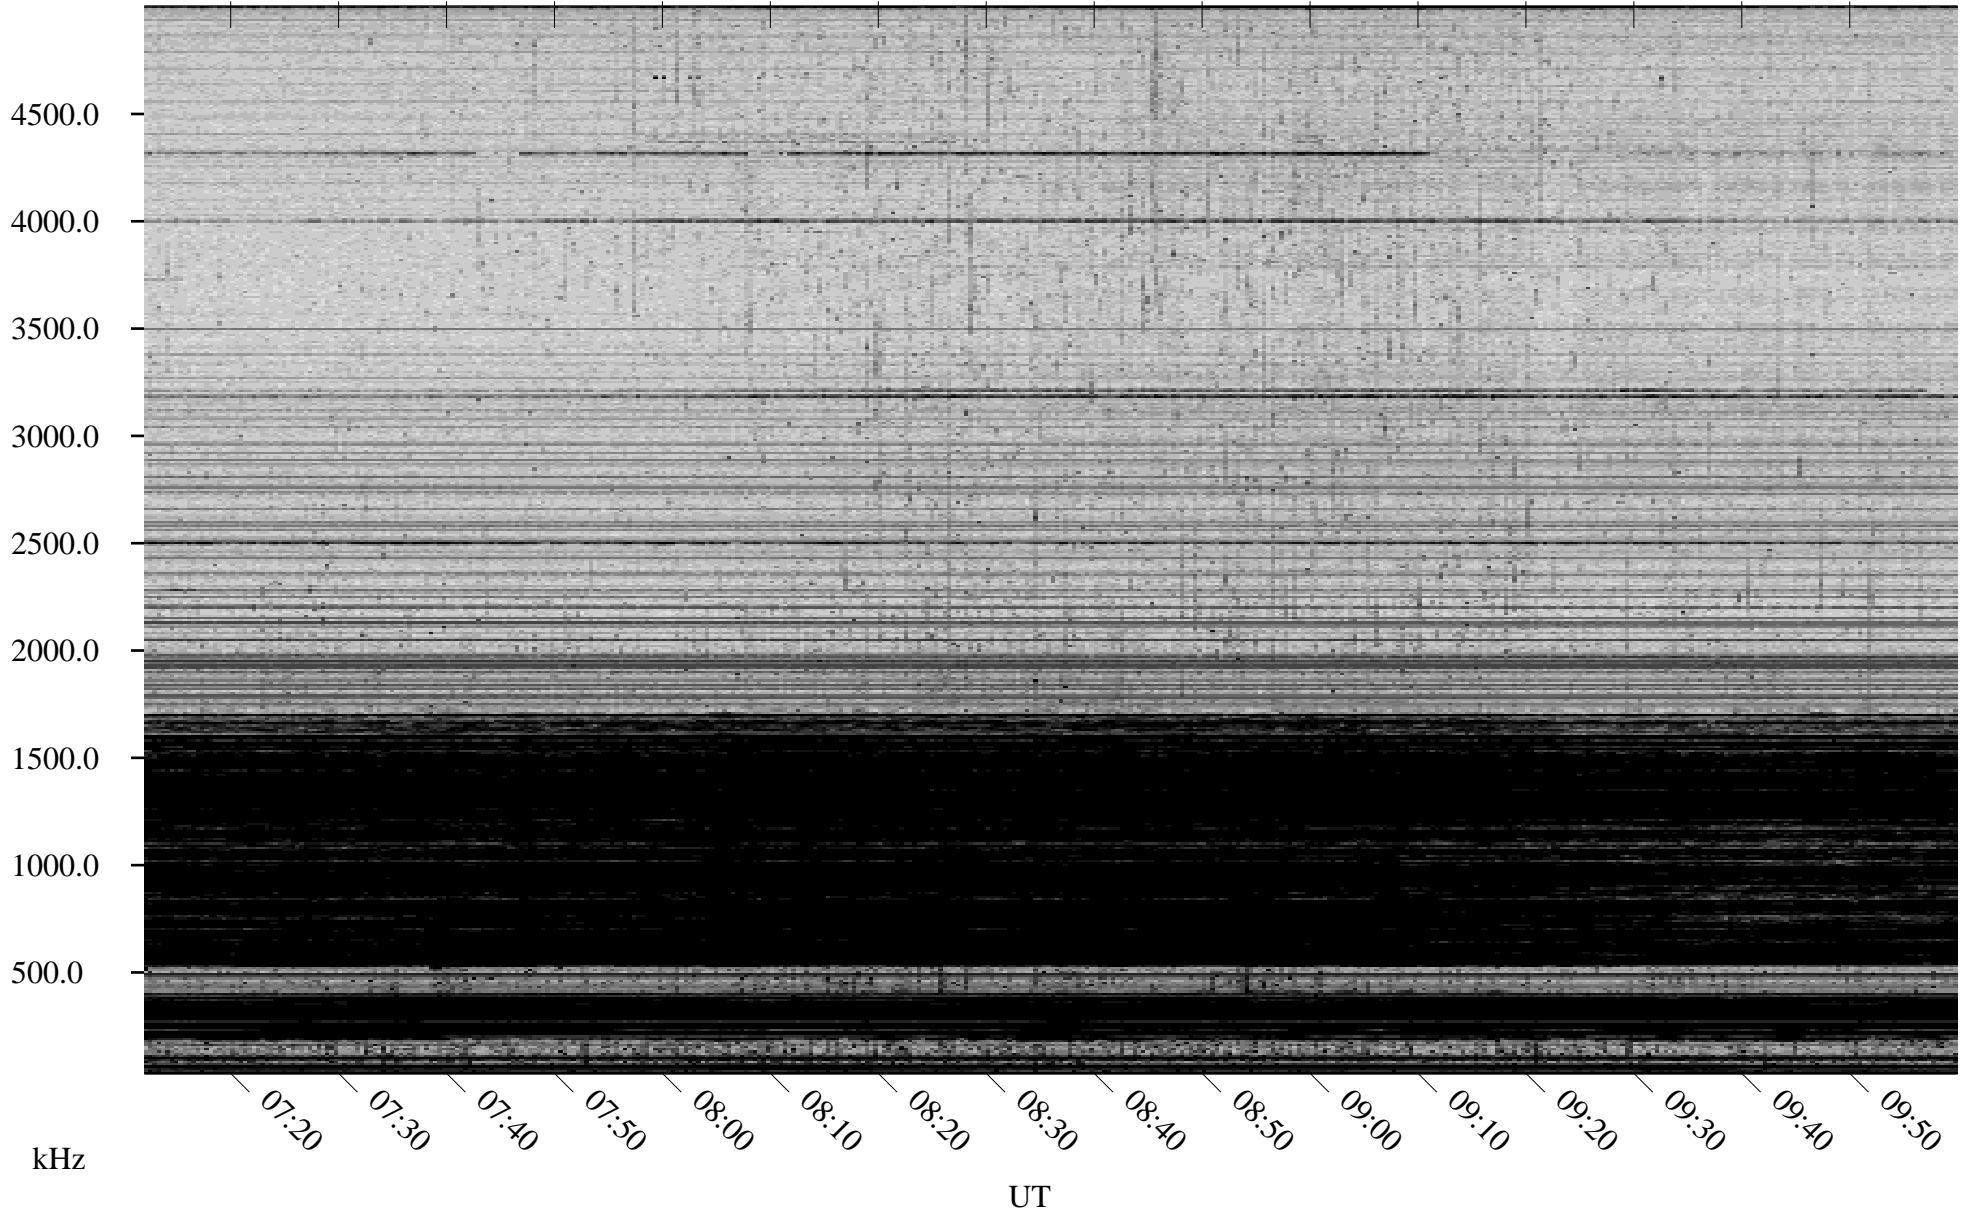

# 11/26/2007 Churchill, Manitoba

Linear Scale    Black = 161    White = 15

ch07329l.r00SUm max\_12

Page 4

# 11/26/2007 Churchill, Manitoba

Linear Scale    Black = 161    White = 15

ch07329l.r00SUm max\_12

Page 5

# 11/26/2007 Churchill, Manitoba

Linear Scale    Black = 161    White = 15

ch07329l.r00SUm max\_12

Page 6