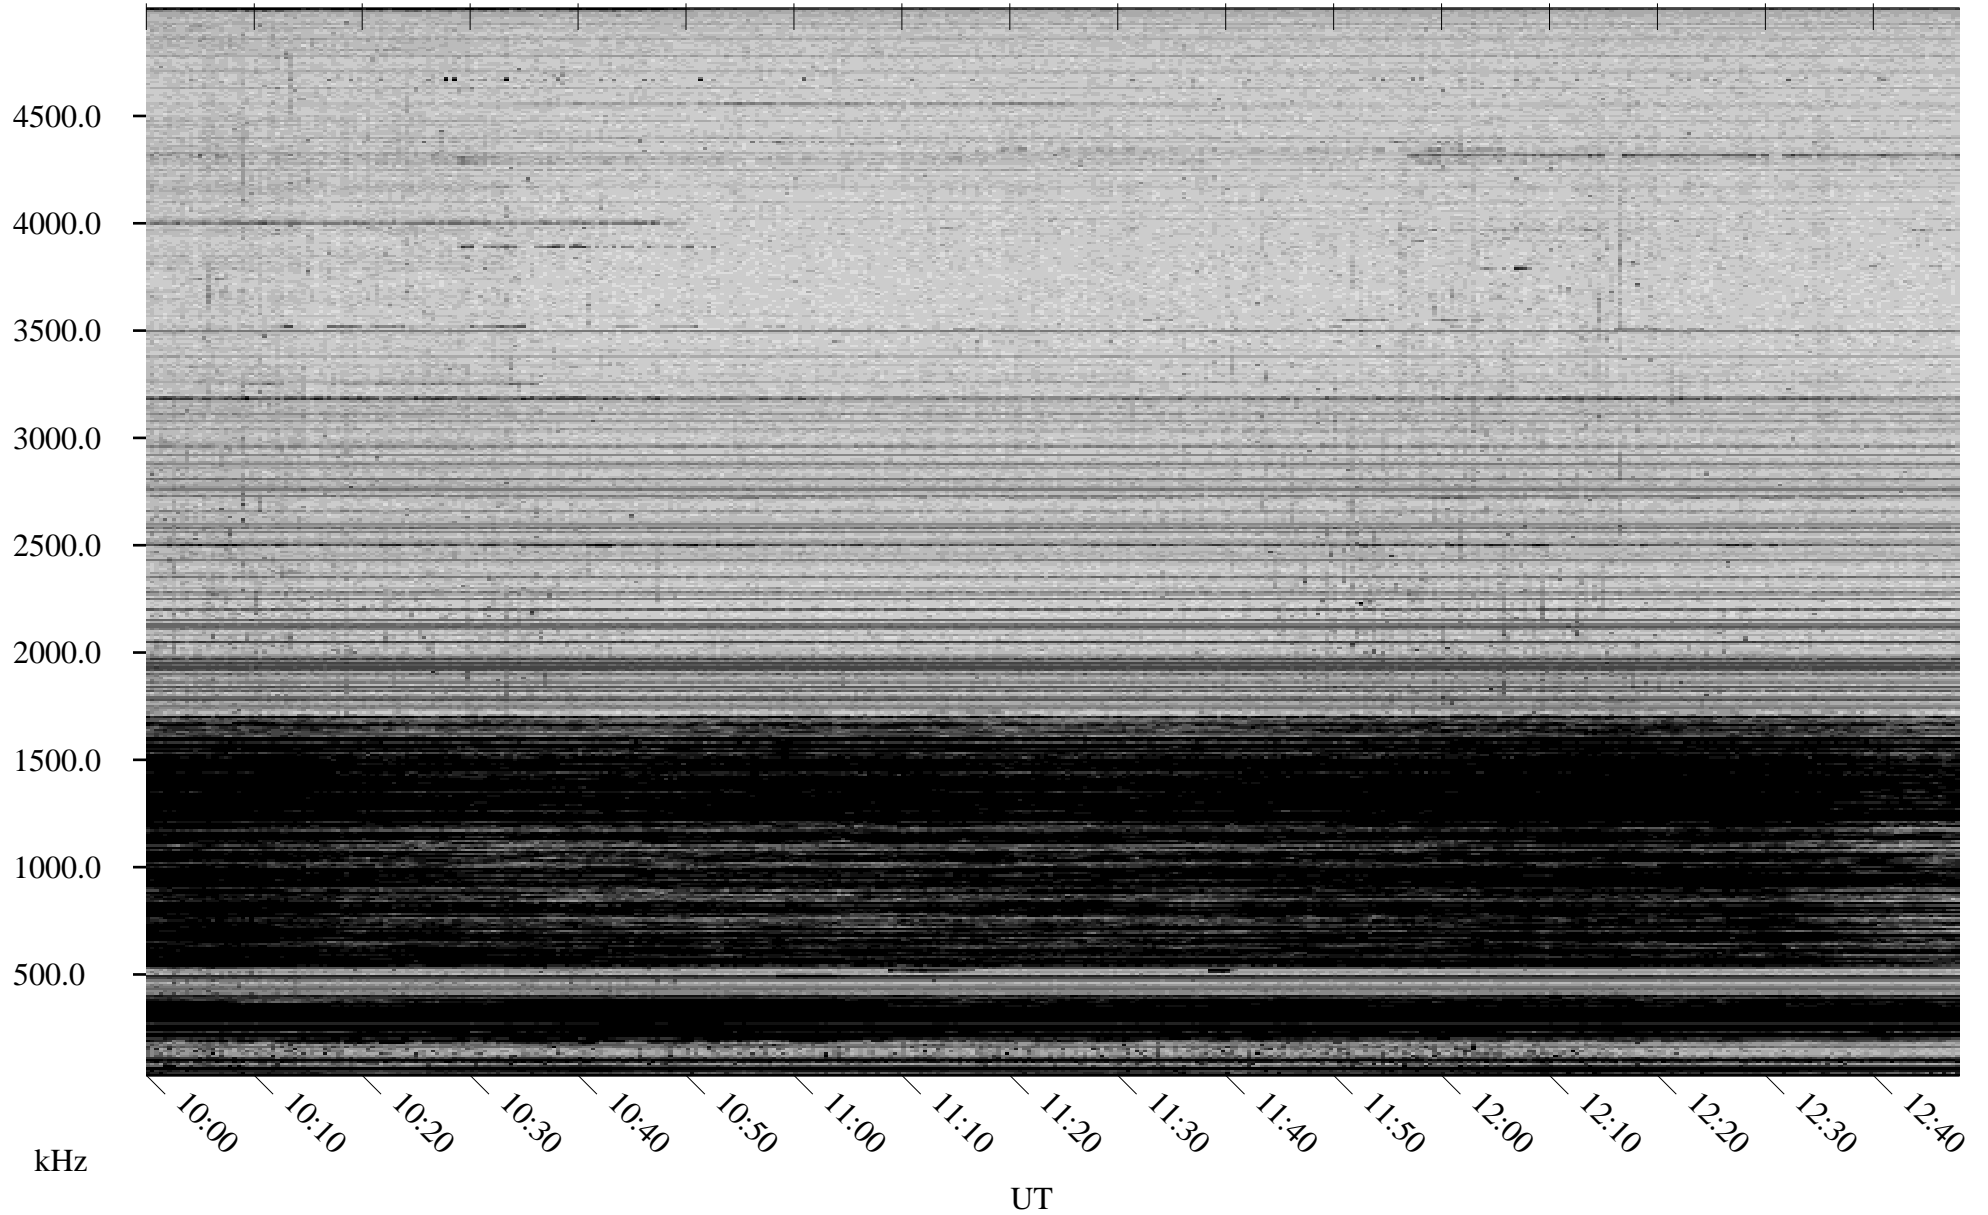

# 11/26/2007 Churchill, Manitoba

Linear Scale    Black = 161    White = 15

ch07329l.r00SUm max\_12

Page 5

# 11/26/2007 Churchill, Manitoba

Linear Scale    Black = 161    White = 15

ch07329l.r00SUm max\_12

Page 6

# 11/26/2007 Churchill, Manitoba

Linear Scale    Black = 161    White = 15

ch07329l.r00SUm max\_12

Page 7

# 11/26/2007 Churchill, Manitoba

Linear Scale    Black = 161    White = 15

ch07329l.r00SUm max\_12