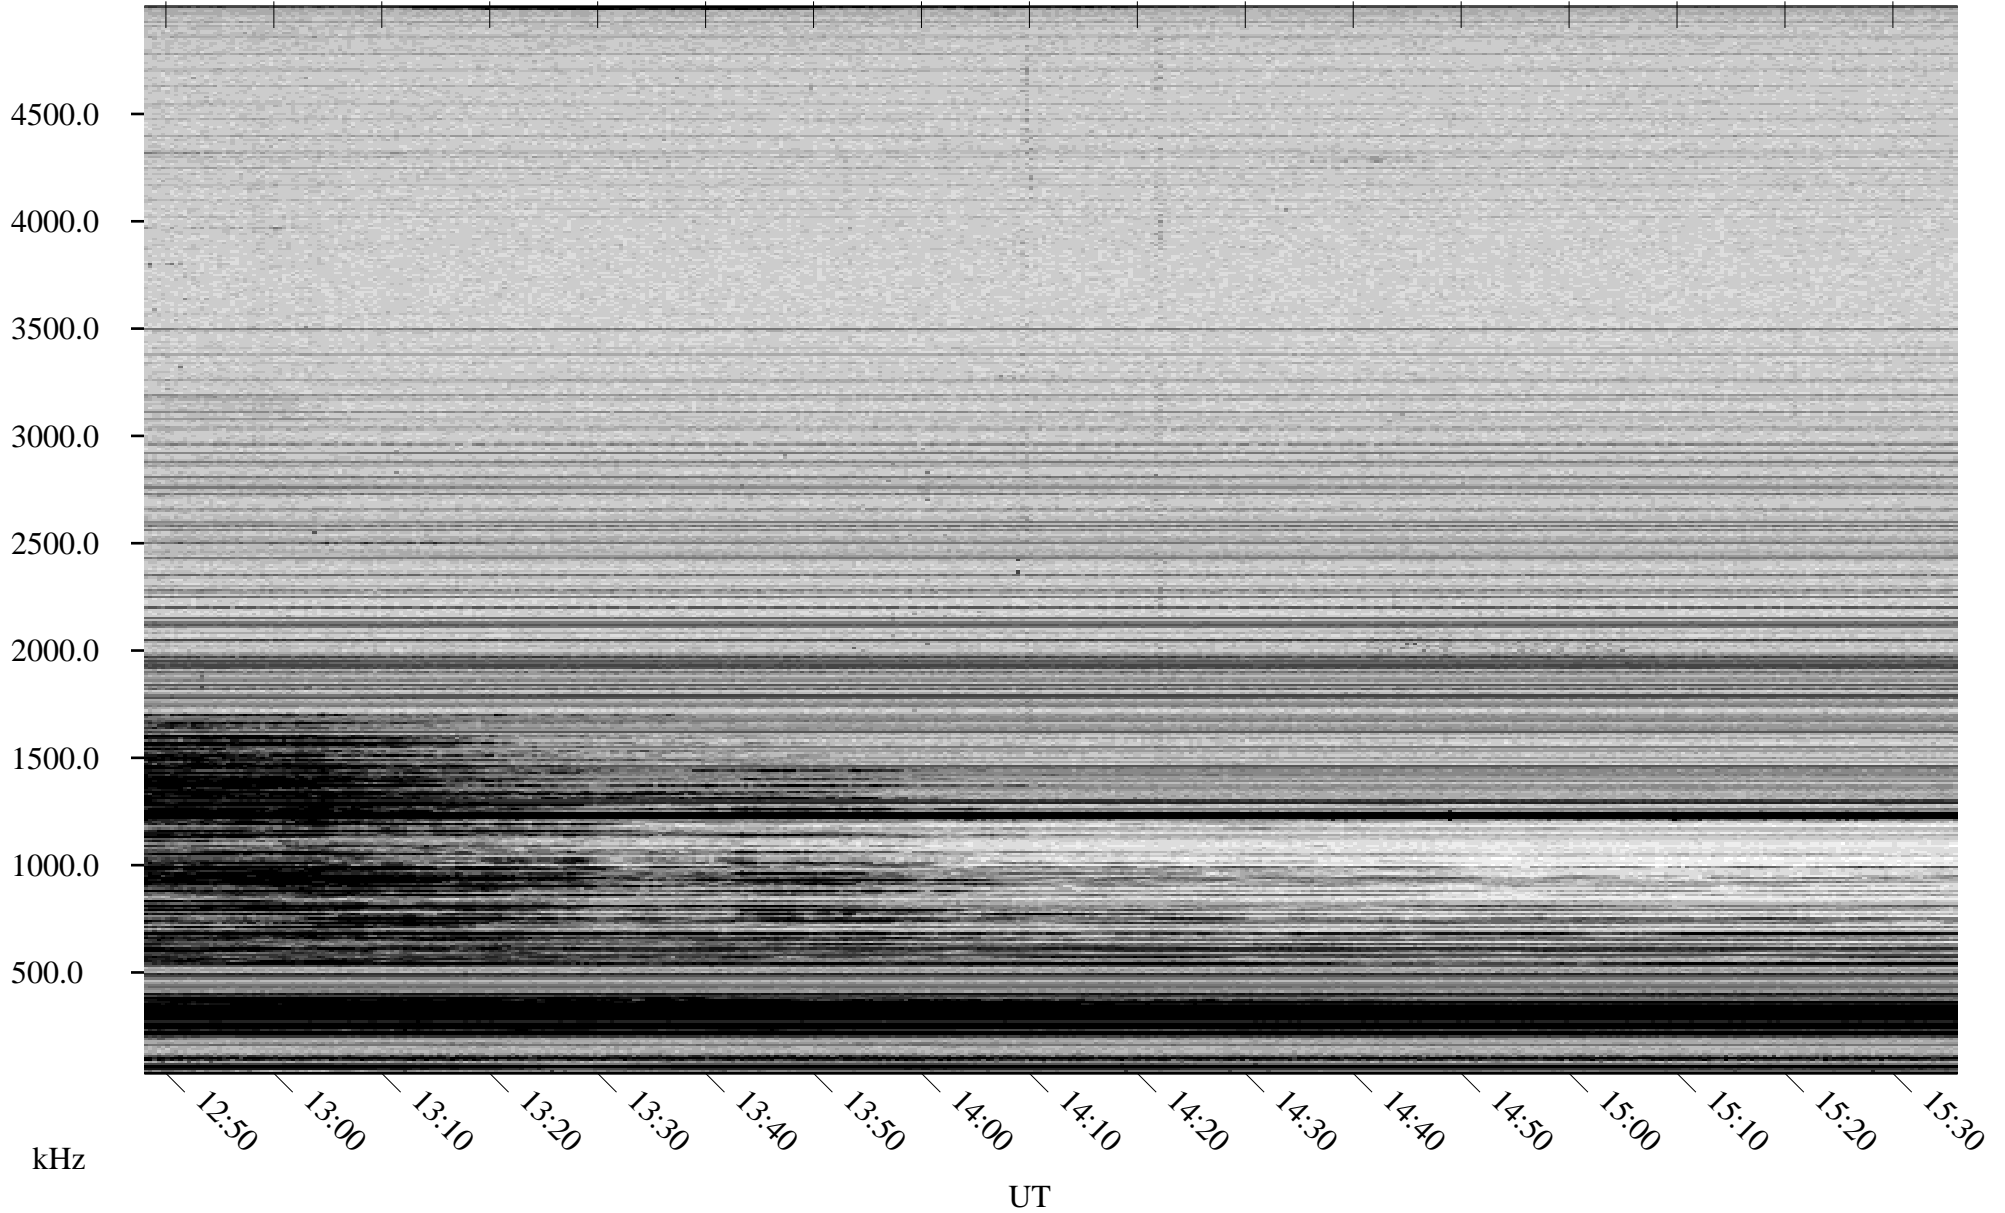

# 11/26/2007 Churchill, Manitoba

Linear Scale    Black = 161    White = 15

ch07329l.r00SUm max\_12

Page 5

# 11/26/2007 Churchill, Manitoba

Linear Scale    Black = 161    White = 15

ch07329l.r00SUm max\_12

Page 6

# 11/26/2007 Churchill, Manitoba

Linear Scale    Black = 161    White = 15

ch07329l.r00SUm max\_12

Page 7

# 11/26/2007 Churchill, Manitoba

Linear Scale    Black = 161    White = 15

ch07329l.r00SUm max\_12