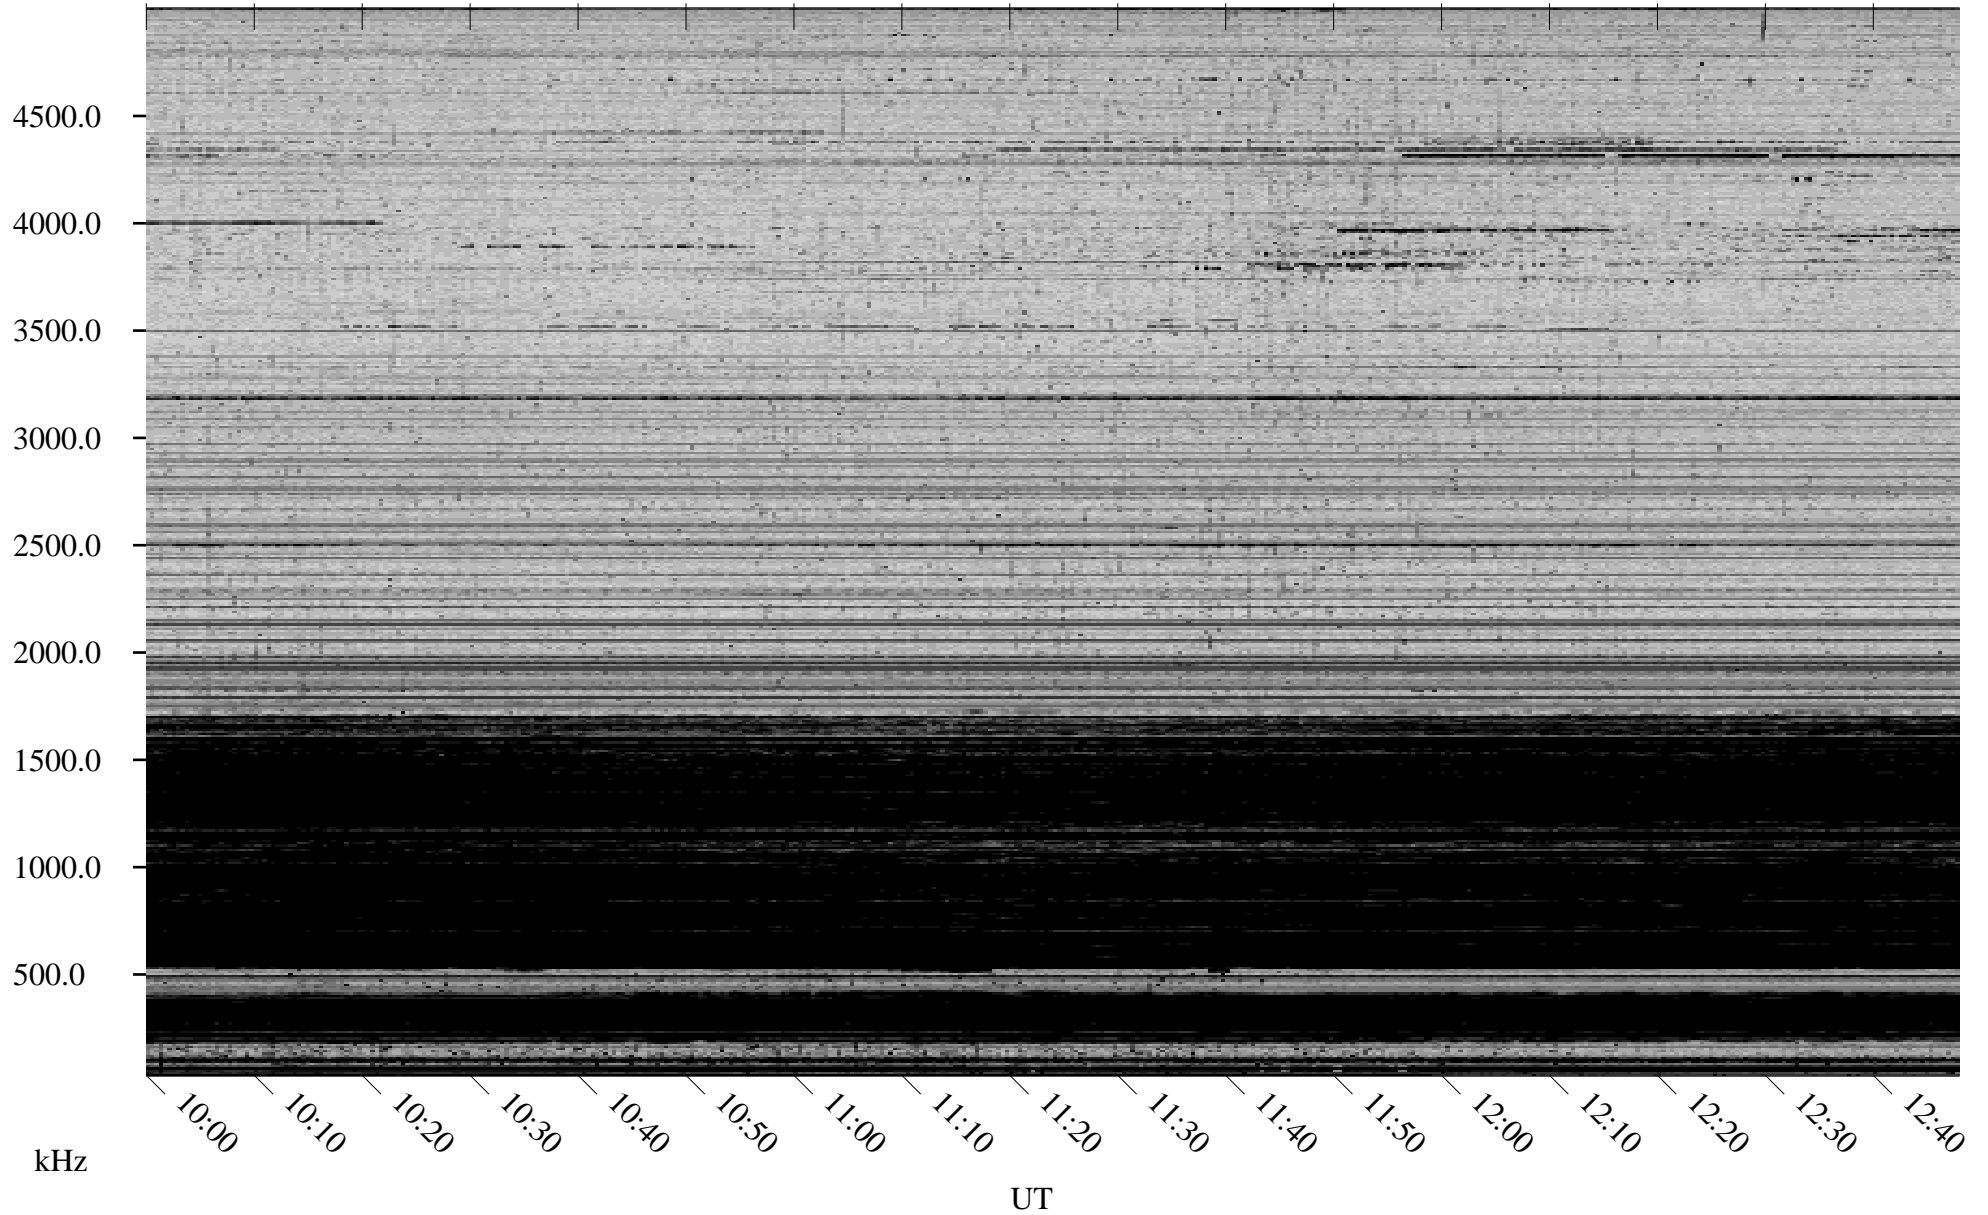

11/26/2007 Churchill, Manitoba

Linear Scale Black = 161 White = 15

ch07330l.r00SUm max_12

Page 1

11/26/2007 Churchill, Manitoba

Linear Scale Black = 161 White = 15

ch07330l.r00SUm max_12

Page 2

11/27/2007 Churchill, Manitoba

Linear Scale Black = 161 White = 15

ch07330l.r00SUm max_12

Page 3

11/27/2007 Churchill, Manitoba

Linear Scale Black = 161 White = 15

ch07330l.r00SUm max_12

Page 4

11/27/2007 Churchill, Manitoba

Linear Scale Black = 161 White = 15

ch07330l.r00SUm max_12

Page 5

11/27/2007 Churchill, Manitoba

Linear Scale Black = 161 White = 15

ch07330l.r00SUm max_12

Page 6

11/27/2007 Churchill, Manitoba

Linear Scale Black = 161 White = 15

ch07330l.r00SUm max_12

Page 7

11/27/2007 Churchill, Manitoba

Linear Scale Black = 161 White = 15

ch07330l.r00SUm max_12

Page 8