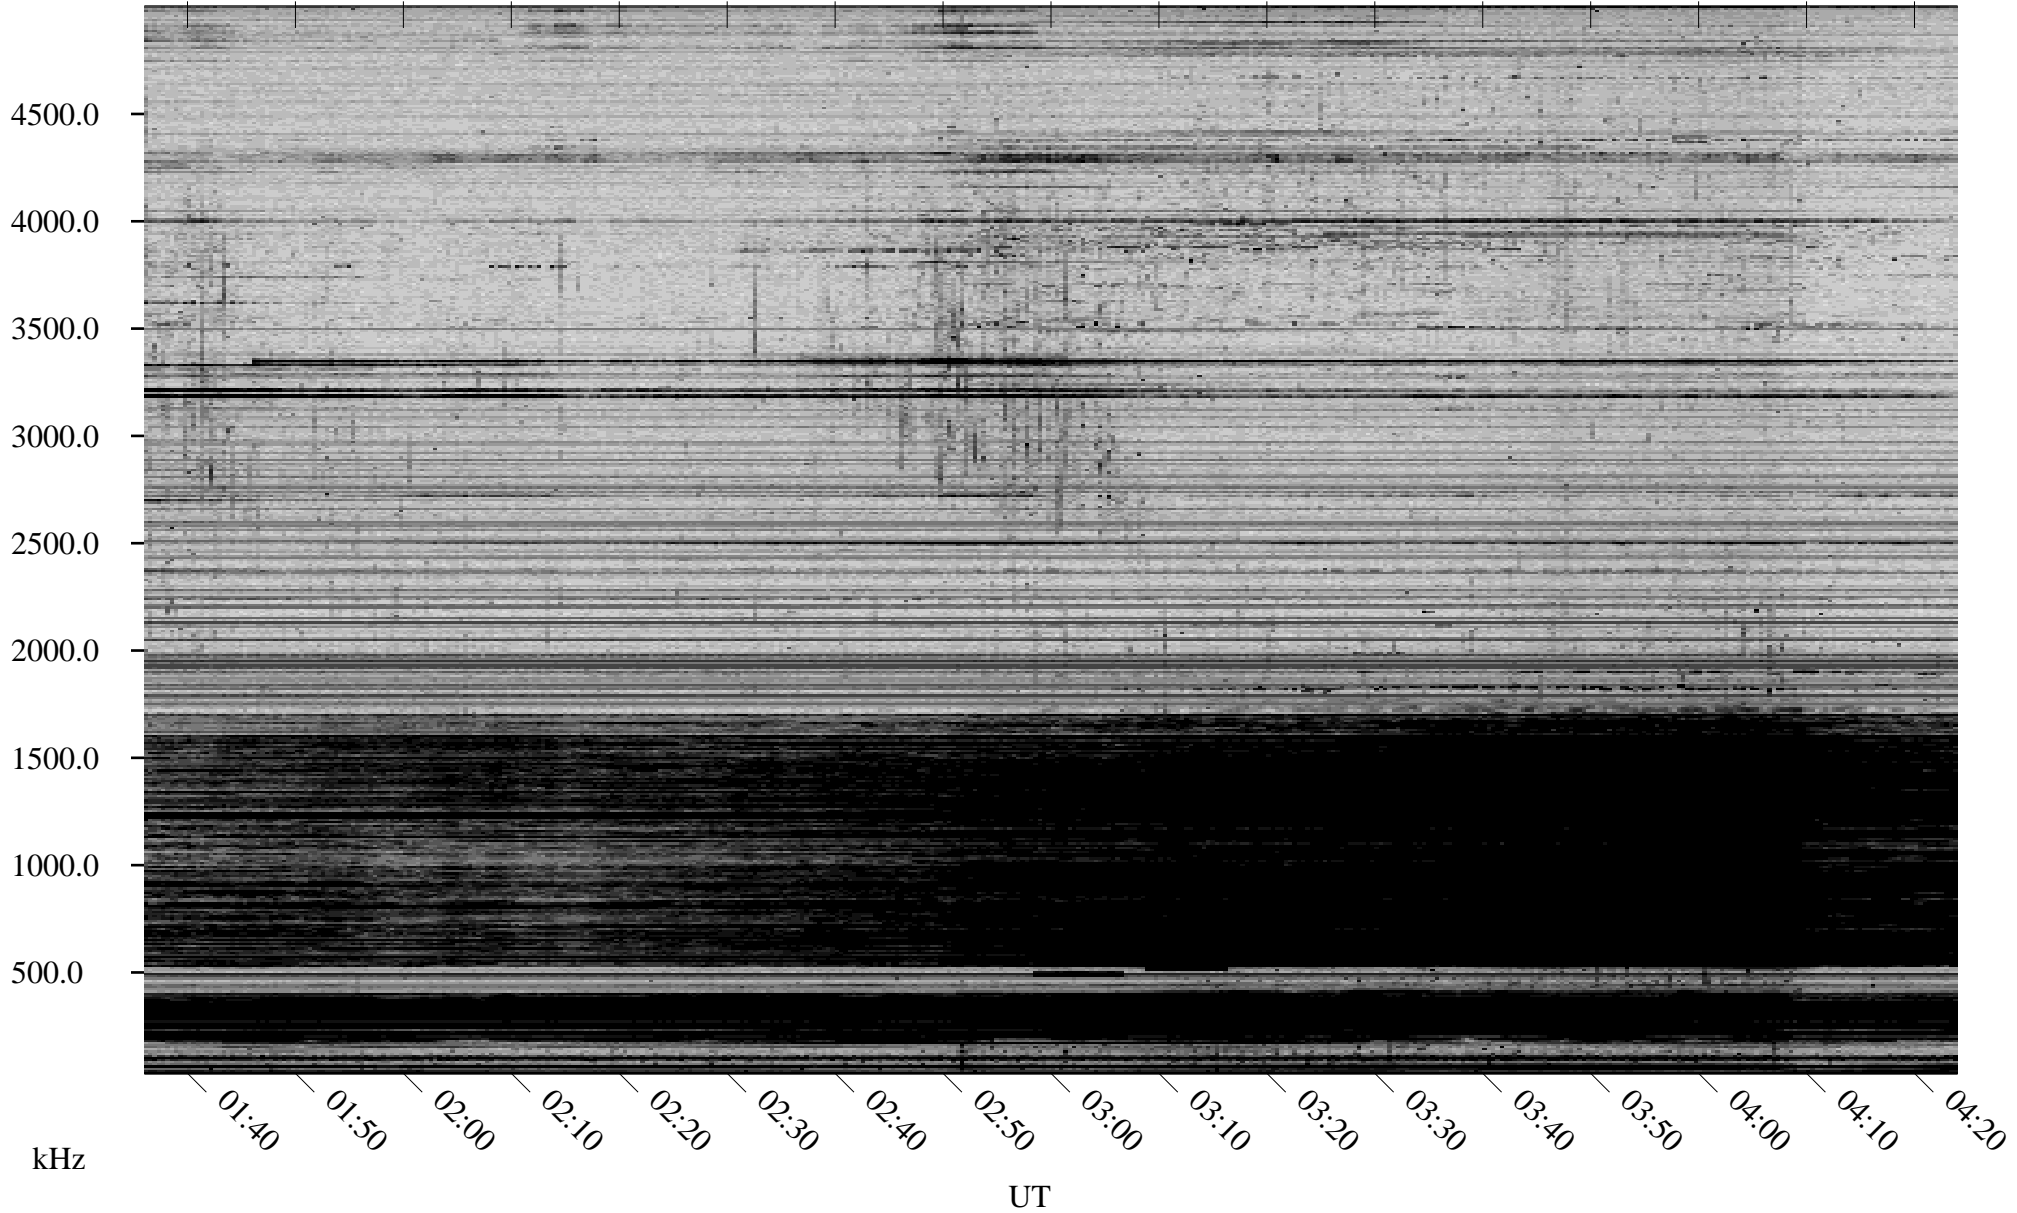

11/26/2007 Churchill, Manitoba

Linear Scale Black = 161 White = 15

ch07330l.r00SUm max_12

Page 1

11/26/2007 Churchill, Manitoba

Linear Scale Black = 161 White = 15

ch07330l.r00SUm max_12

Page 2

11/27/2007 Churchill, Manitoba

Linear Scale Black = 161 White = 15

ch07330l.r00SUm max_12

Page 3

11/27/2007 Churchill, Manitoba

Linear Scale Black = 161 White = 15

ch07330l.r00SUm max_12

Page 4

11/27/2007 Churchill, Manitoba

Linear Scale Black = 161 White = 15

ch07330l.r00SUm max_12

Page 5

11/27/2007 Churchill, Manitoba

Linear Scale Black = 161 White = 15

ch07330l.r00SUm max_12

Page 6

11/27/2007 Churchill, Manitoba

Linear Scale Black = 161 White = 15

ch07330l.r00SUm max_12

Page 7

11/27/2007 Churchill, Manitoba

Linear Scale Black = 161 White = 15

ch07330l.r00SUm max_12

Page 8