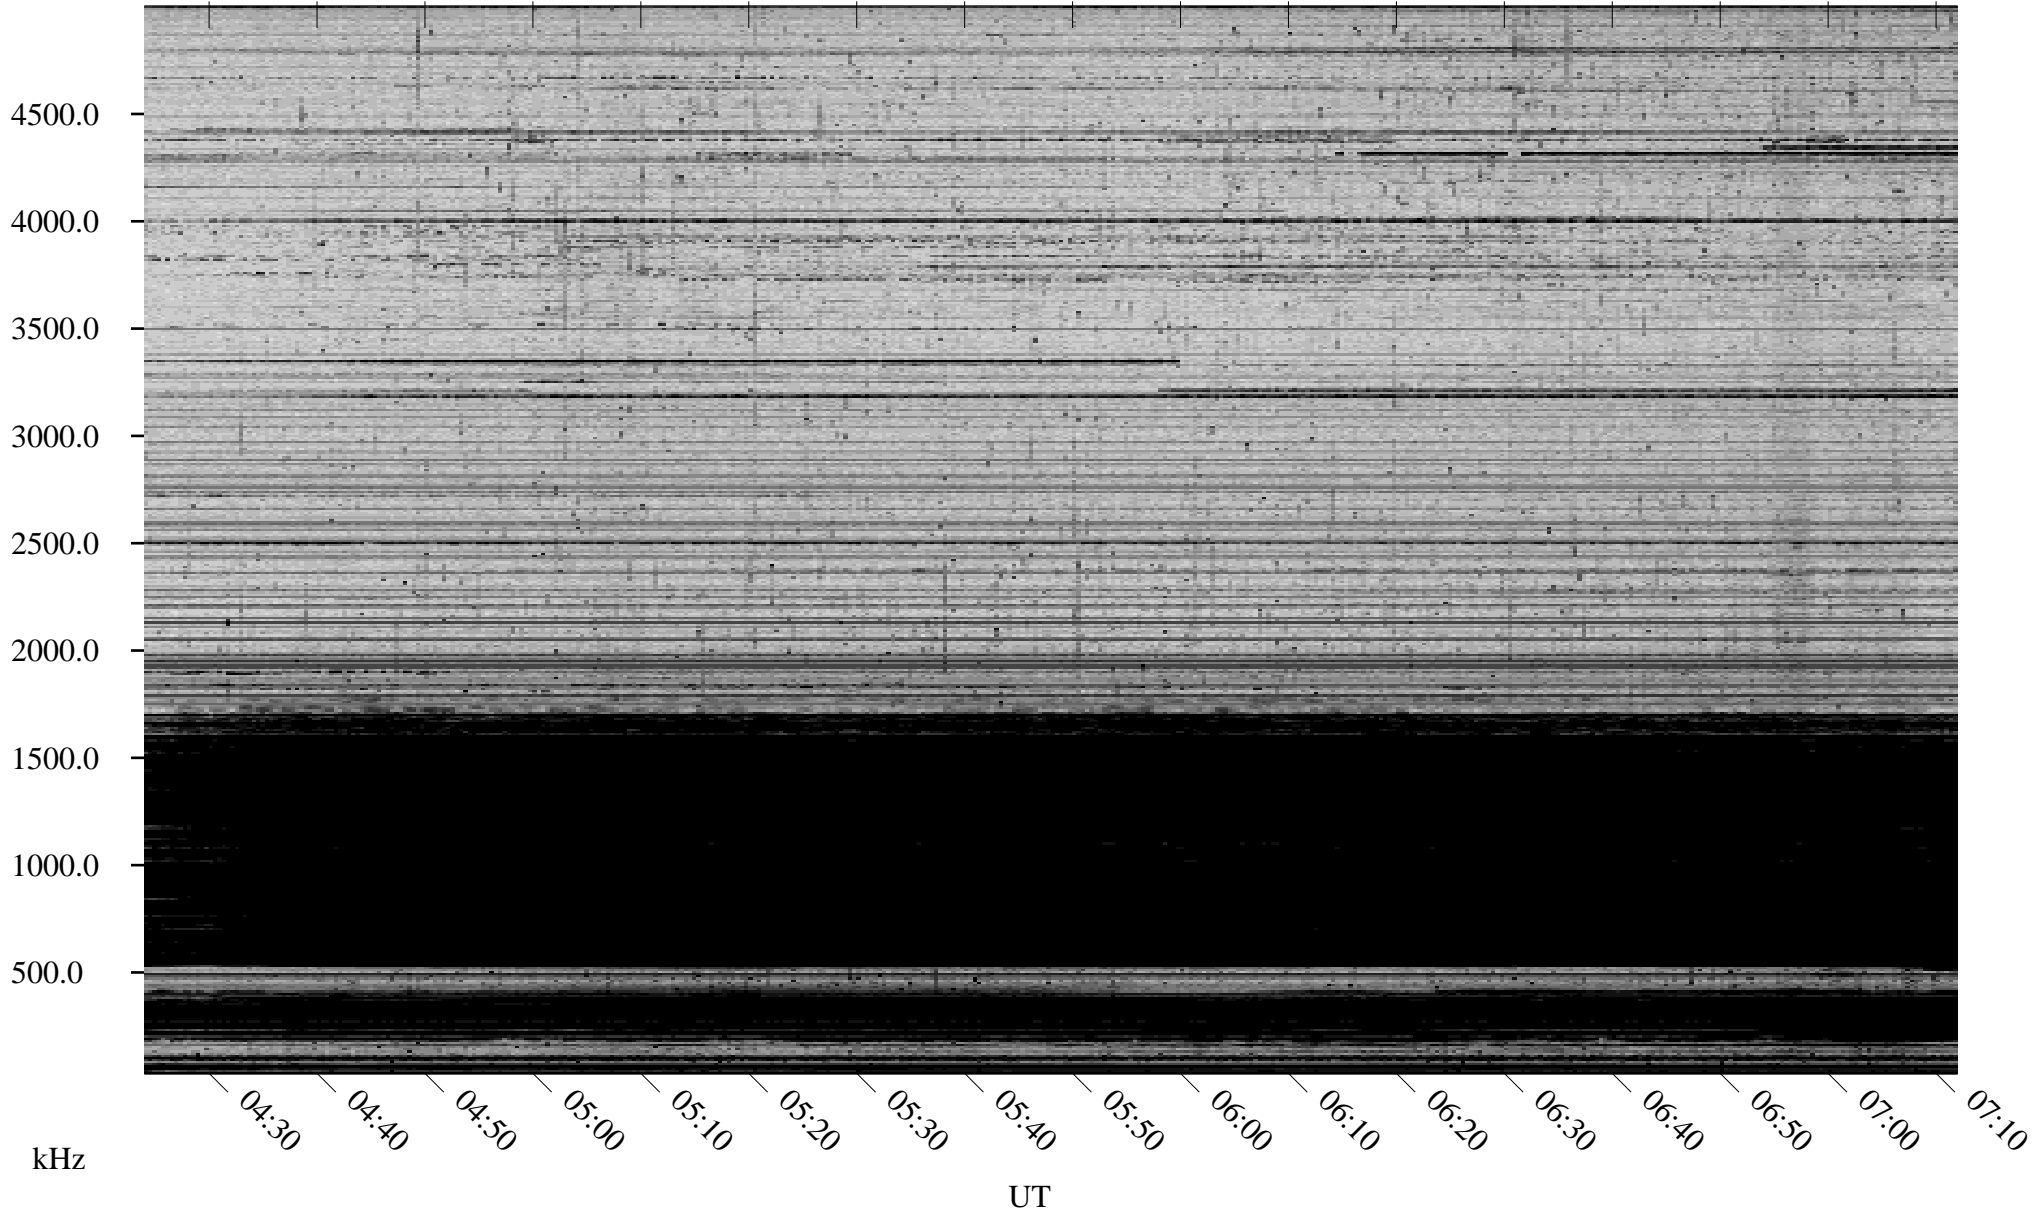

11/26/2007 Churchill, Manitoba

Linear Scale Black = 161 White = 15

ch07330l.r00SUm max_12

Page 1

11/26/2007 Churchill, Manitoba

Linear Scale Black = 161 White = 15

ch07330l.r00SUm max_12

Page 2

11/27/2007 Churchill, Manitoba

Linear Scale Black = 161 White = 15

ch07330l.r00SUm max_12

Page 3

11/27/2007 Churchill, Manitoba

Linear Scale Black = 161 White = 15

ch07330l.r00SUm max_12

Page 4

11/27/2007 Churchill, Manitoba

Linear Scale Black = 161 White = 15

ch07330l.r00SUm max_12

Page 5

11/27/2007 Churchill, Manitoba

Linear Scale Black = 161 White = 15

ch07330l.r00SUm max_12

Page 6

11/27/2007 Churchill, Manitoba

Linear Scale Black = 161 White = 15

ch07330l.r00SUm max_12

Page 7

11/27/2007 Churchill, Manitoba

Linear Scale Black = 161 White = 15

ch07330l.r00SUm max_12

Page 8