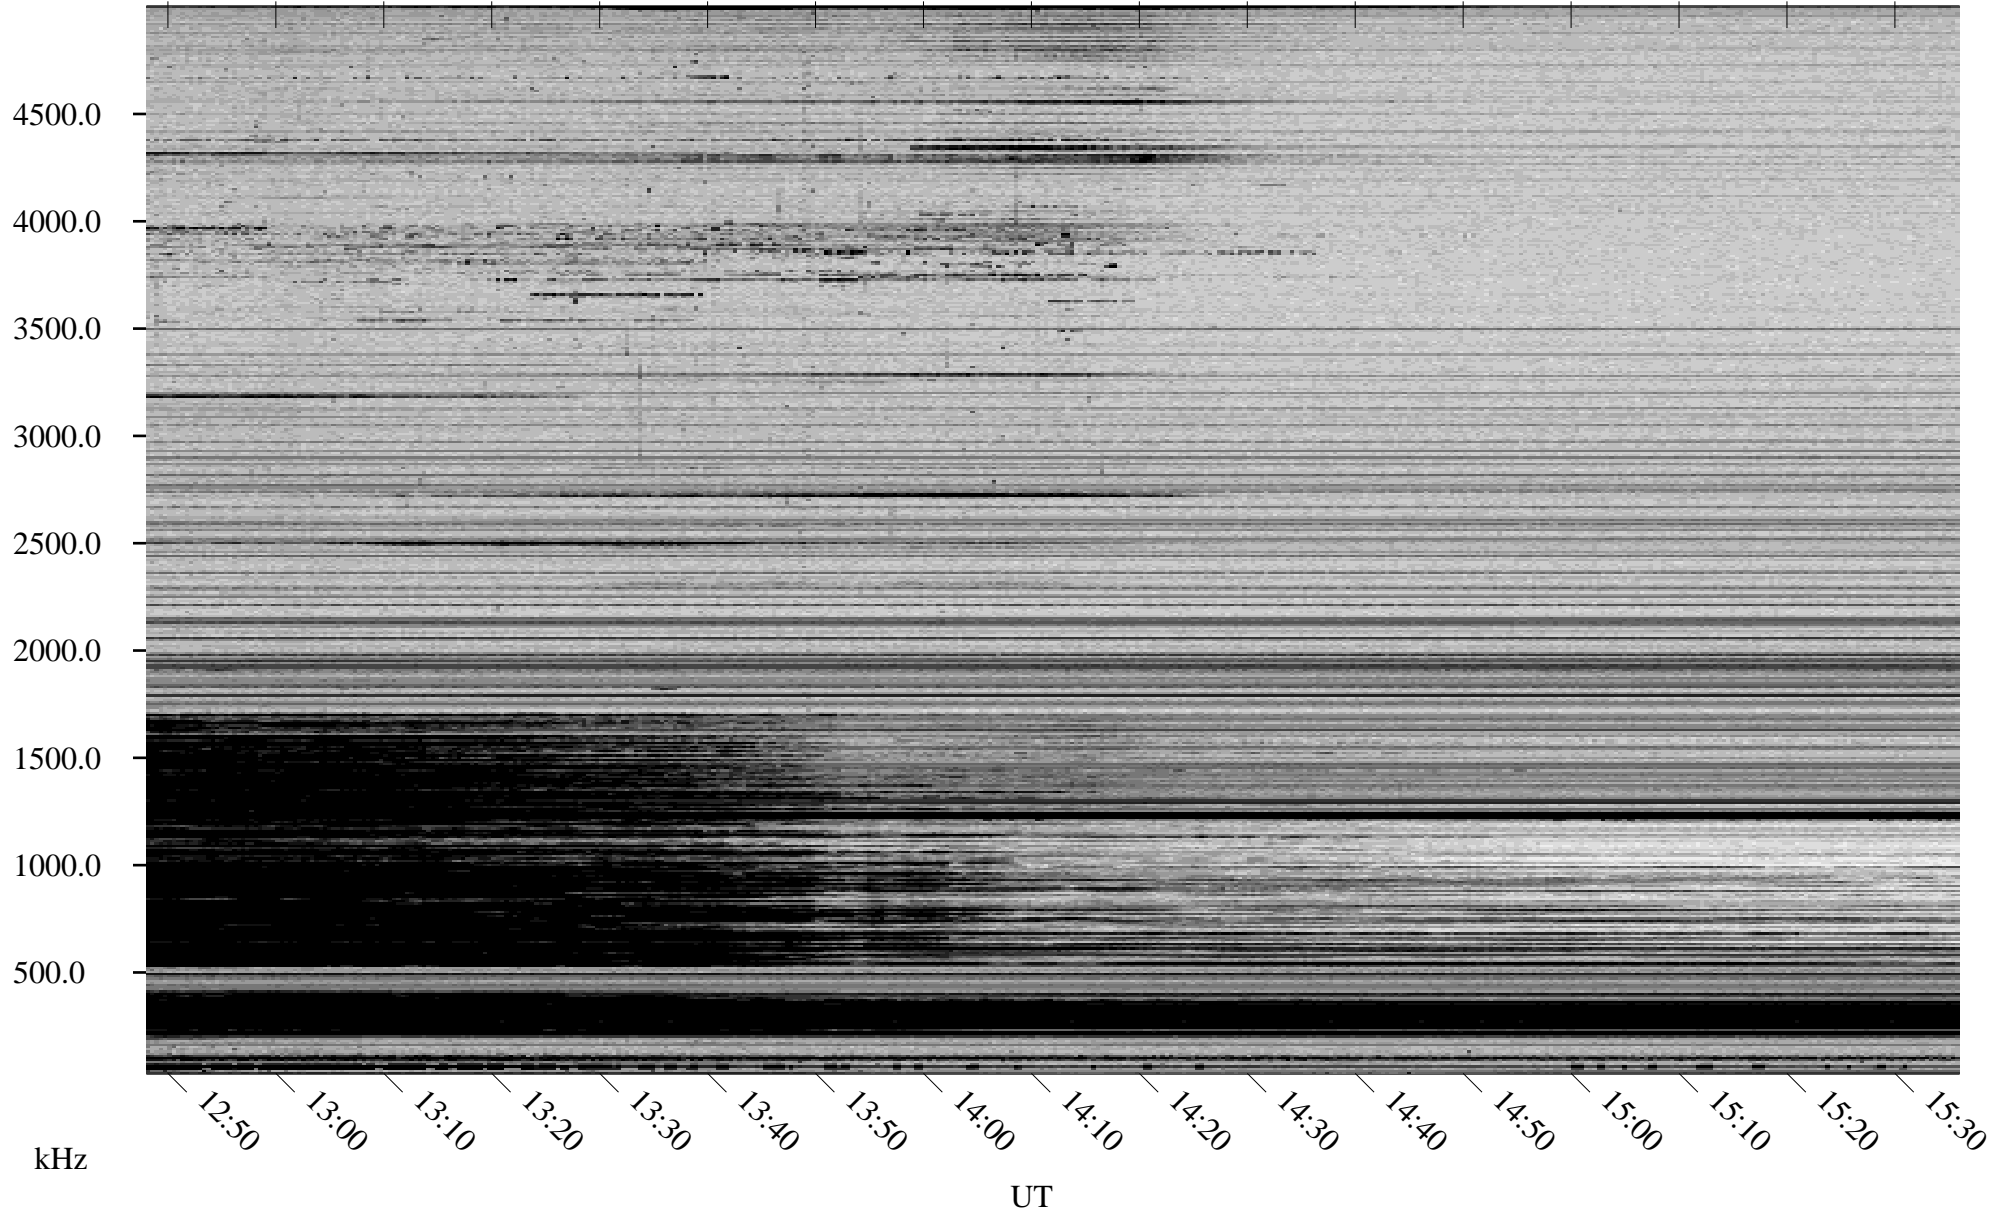

11/26/2007 Churchill, Manitoba

Linear Scale Black = 161 White = 15

ch07330l.r00SUm max_12

Page 1

11/26/2007 Churchill, Manitoba

Linear Scale Black = 161 White = 15

ch07330l.r00SUm max_12

Page 2

11/27/2007 Churchill, Manitoba

Linear Scale Black = 161 White = 15

ch07330l.r00SUm max_12

Page 3

11/27/2007 Churchill, Manitoba

Linear Scale Black = 161 White = 15

ch07330l.r00SUm max_12

Page 4

11/27/2007 Churchill, Manitoba

Linear Scale Black = 161 White = 15

ch07330l.r00SUm max_12

Page 5

11/27/2007 Churchill, Manitoba

Linear Scale Black = 161 White = 15

ch07330l.r00SUm max_12

Page 6

11/27/2007 Churchill, Manitoba

Linear Scale Black = 161 White = 15

ch07330l.r00SUm max_12

Page 7

11/27/2007 Churchill, Manitoba

Linear Scale Black = 161 White = 15

ch07330l.r00SUm max_12

Page 8