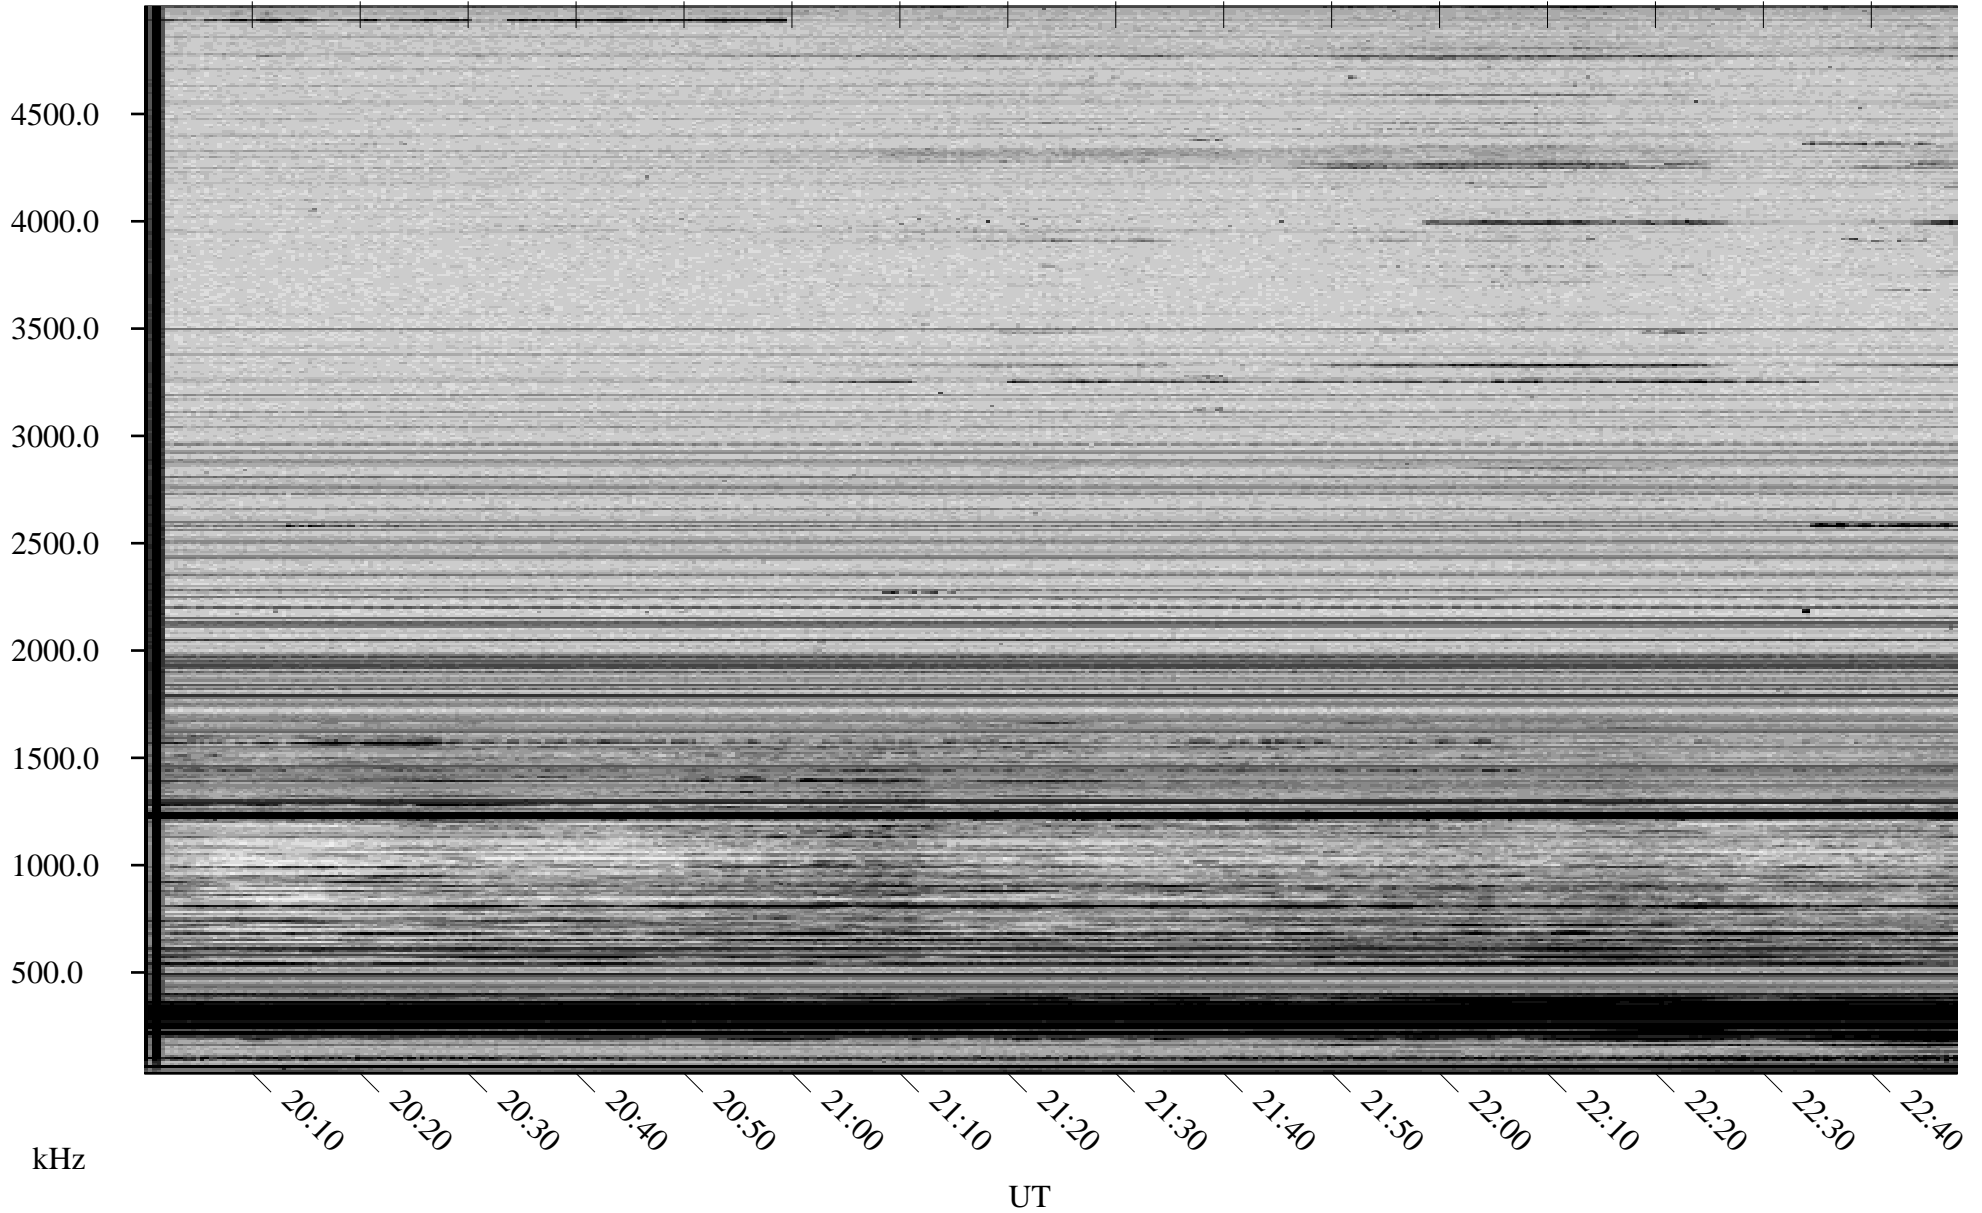

11/26/2007 Churchill, Manitoba

Linear Scale Black = 161 White = 15

ch07330l.r00SUm max_12

Page 1

11/26/2007 Churchill, Manitoba

Linear Scale Black = 161 White = 15

ch07330l.r00SUm max_12

Page 2

11/27/2007 Churchill, Manitoba

Linear Scale Black = 161 White = 15

ch07330l.r00SUm max_12

Page 3

11/27/2007 Churchill, Manitoba

Linear Scale Black = 161 White = 15

ch07330l.r00SUm max_12

Page 4

11/27/2007 Churchill, Manitoba

Linear Scale Black = 161 White = 15

ch07330l.r00SUm max_12

Page 5

11/27/2007 Churchill, Manitoba

Linear Scale Black = 161 White = 15

ch07330l.r00SUm max_12

Page 6

11/27/2007 Churchill, Manitoba

Linear Scale Black = 161 White = 15

ch07330l.r00SUm max_12

Page 7

11/27/2007 Churchill, Manitoba

Linear Scale Black = 161 White = 15

ch07330l.r00SUm max_12

Page 8