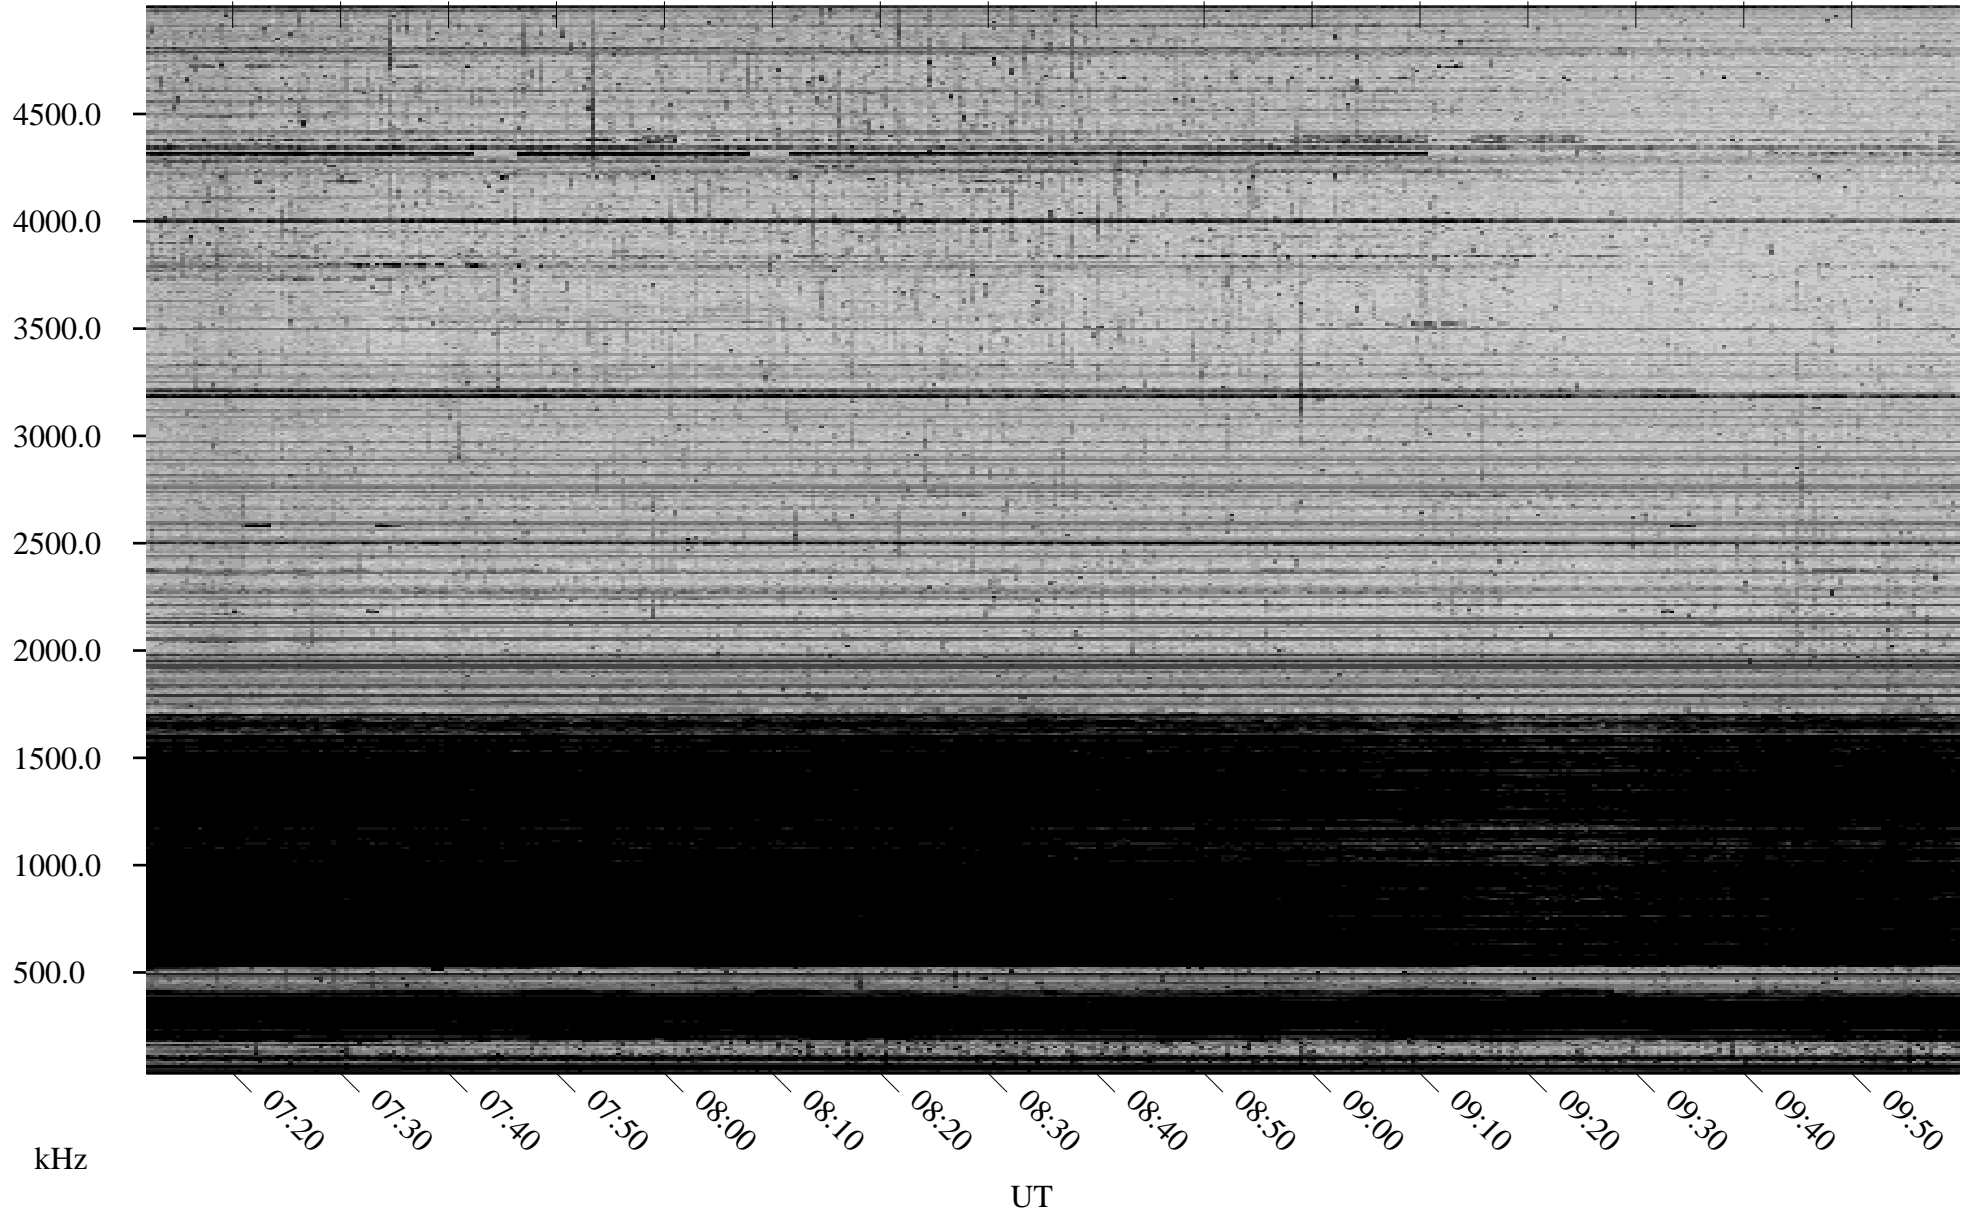

11/26/2007 Churchill, Manitoba

Linear Scale Black = 161 White = 15

ch07330l.r00SUm max_12

Page 1

11/26/2007 Churchill, Manitoba

Linear Scale Black = 161 White = 15

ch07330l.r00SUm max_12

Page 2

11/27/2007 Churchill, Manitoba

Linear Scale Black = 161 White = 15

ch07330l.r00SUm max_12

Page 3

11/27/2007 Churchill, Manitoba

Linear Scale Black = 161 White = 15

ch07330l.r00SUm max_12

Page 4

11/27/2007 Churchill, Manitoba

Linear Scale Black = 161 White = 15

ch07330l.r00SUm max_12

Page 5

11/27/2007 Churchill, Manitoba

Linear Scale Black = 161 White = 15

ch07330l.r00SUm max_12

Page 6

11/27/2007 Churchill, Manitoba

Linear Scale Black = 161 White = 15

ch07330l.r00SUm max_12

Page 7

11/27/2007 Churchill, Manitoba

Linear Scale Black = 161 White = 15

ch07330l.r00SUm max_12

Page 8