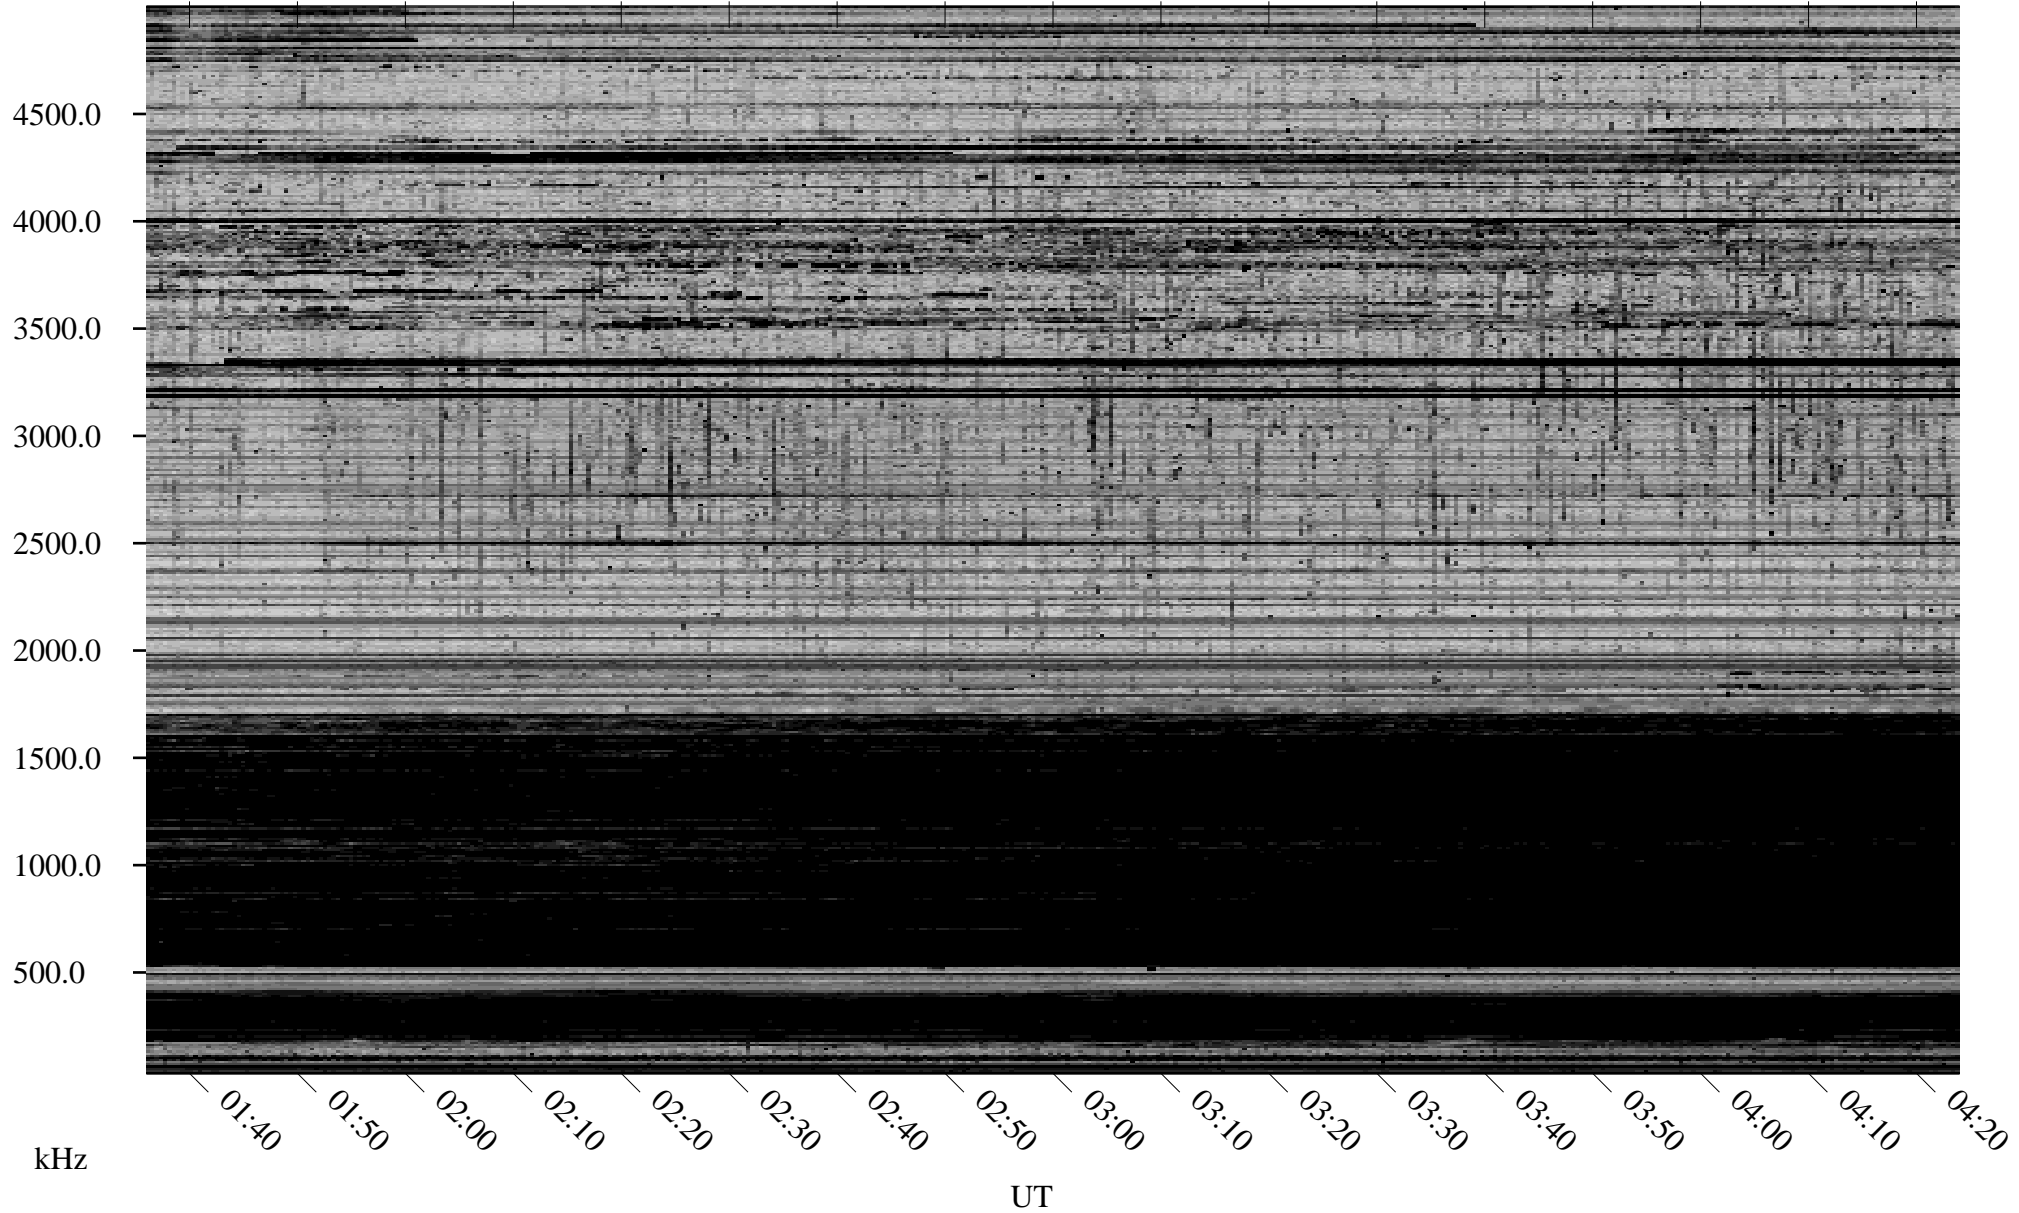

# 11/27/2007 Churchill, Manitoba

Linear Scale    Black = 161    White = 15

ch073311.r00SUm max\_12

Page 1

# 11/27/2007 Churchill, Manitoba

Linear Scale    Black = 161    White = 15

ch073311.r00SUm max\_12

Page 2

# 11/28/2007 Churchill, Manitoba

Linear Scale    Black = 161    White = 15

ch073311.r00SUm max\_12

Page 3

# 11/28/2007 Churchill, Manitoba

Linear Scale    Black = 161    White = 15

ch073311.r00SUm max\_12

Page 4