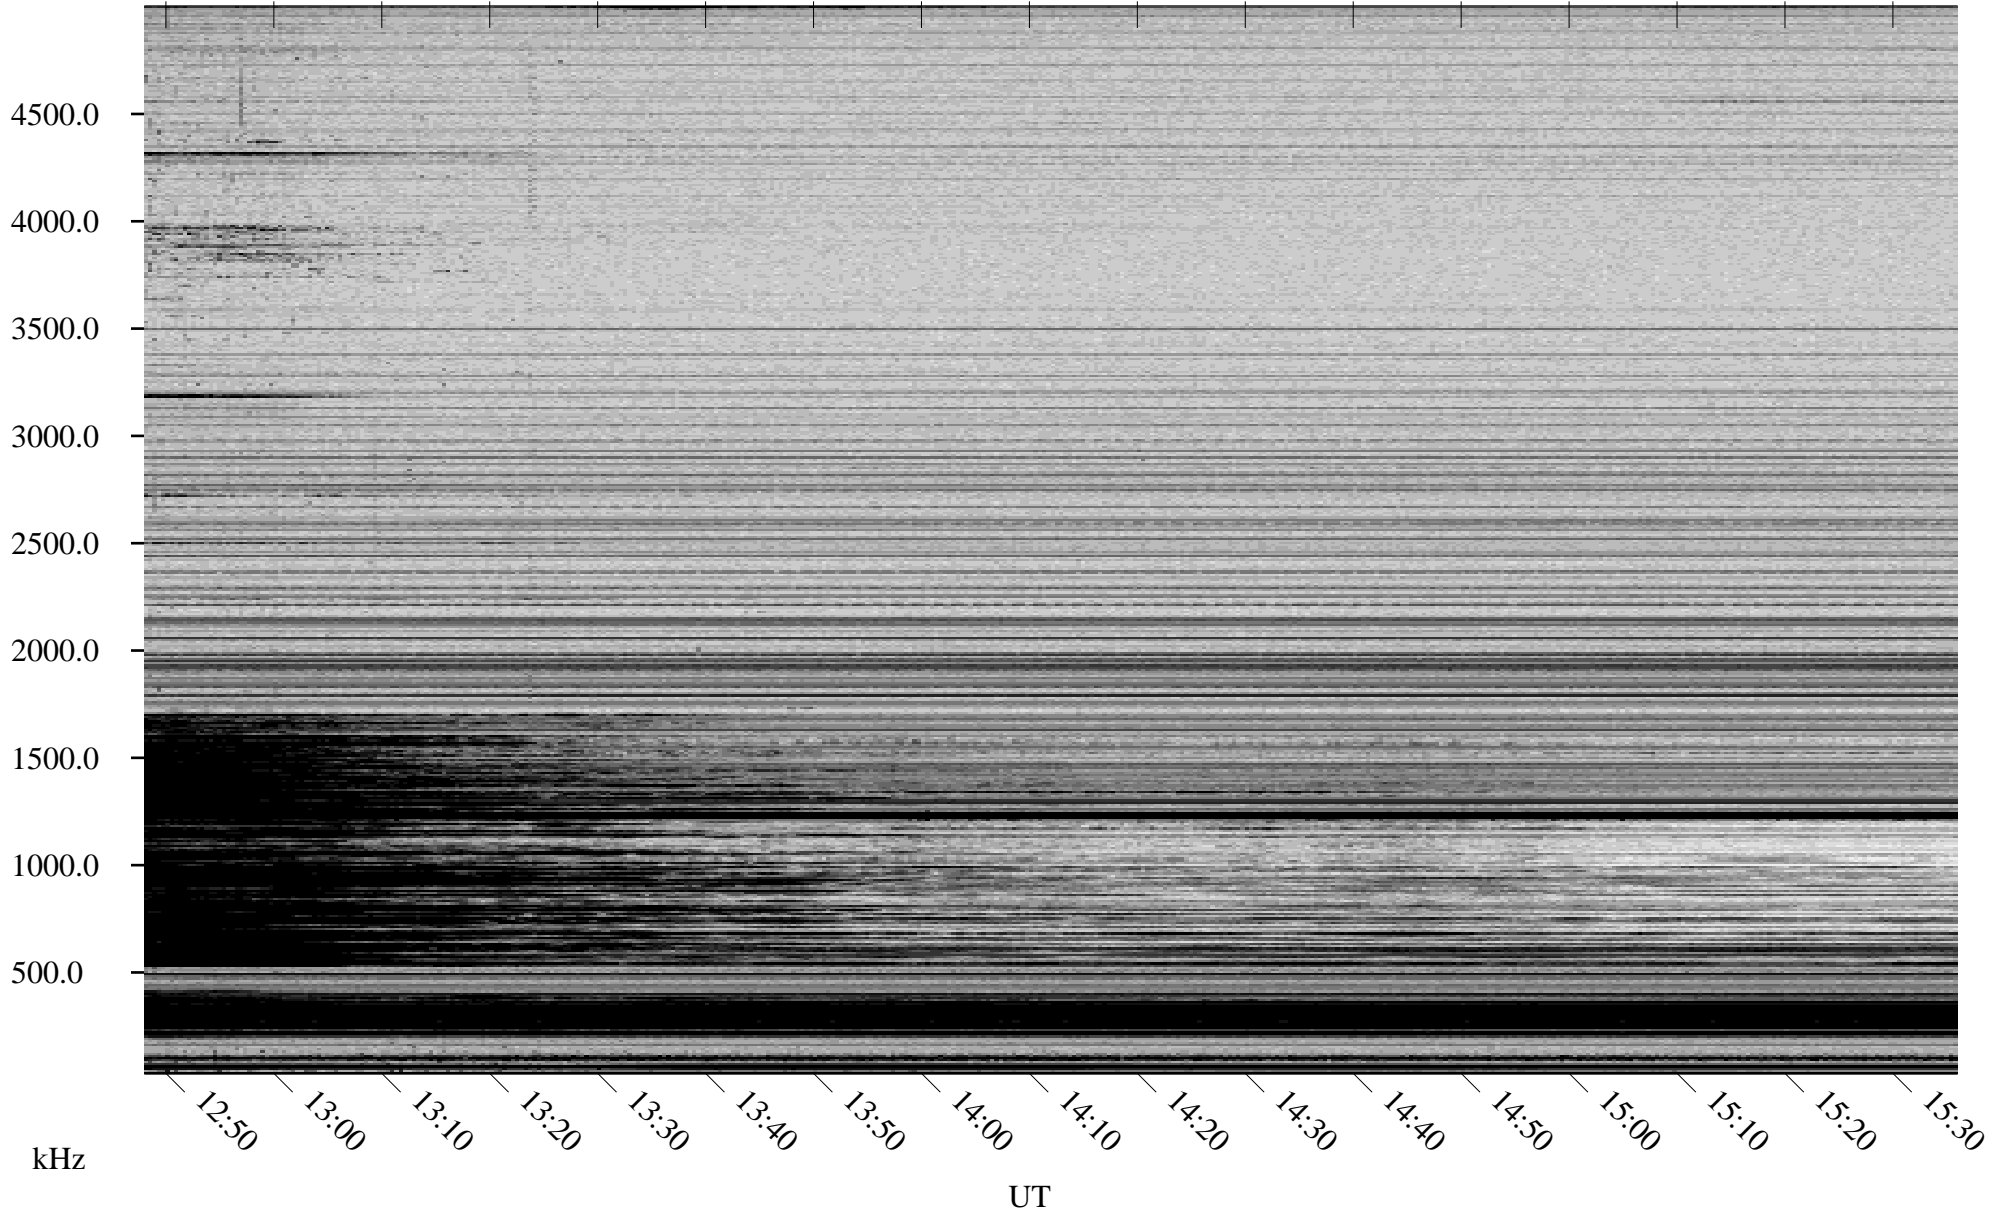

# 11/28/2007 Churchill, Manitoba

Linear Scale    Black = 161    White = 15

ch073311.r00SUm max\_12

Page 6

# 11/28/2007 Churchill, Manitoba

Linear Scale    Black = 161    White = 15

ch073311.r00SUm max\_12

Page 7

# 11/28/2007 Churchill, Manitoba

Linear Scale    Black = 161    White = 15

ch073311.r00SUm max\_12