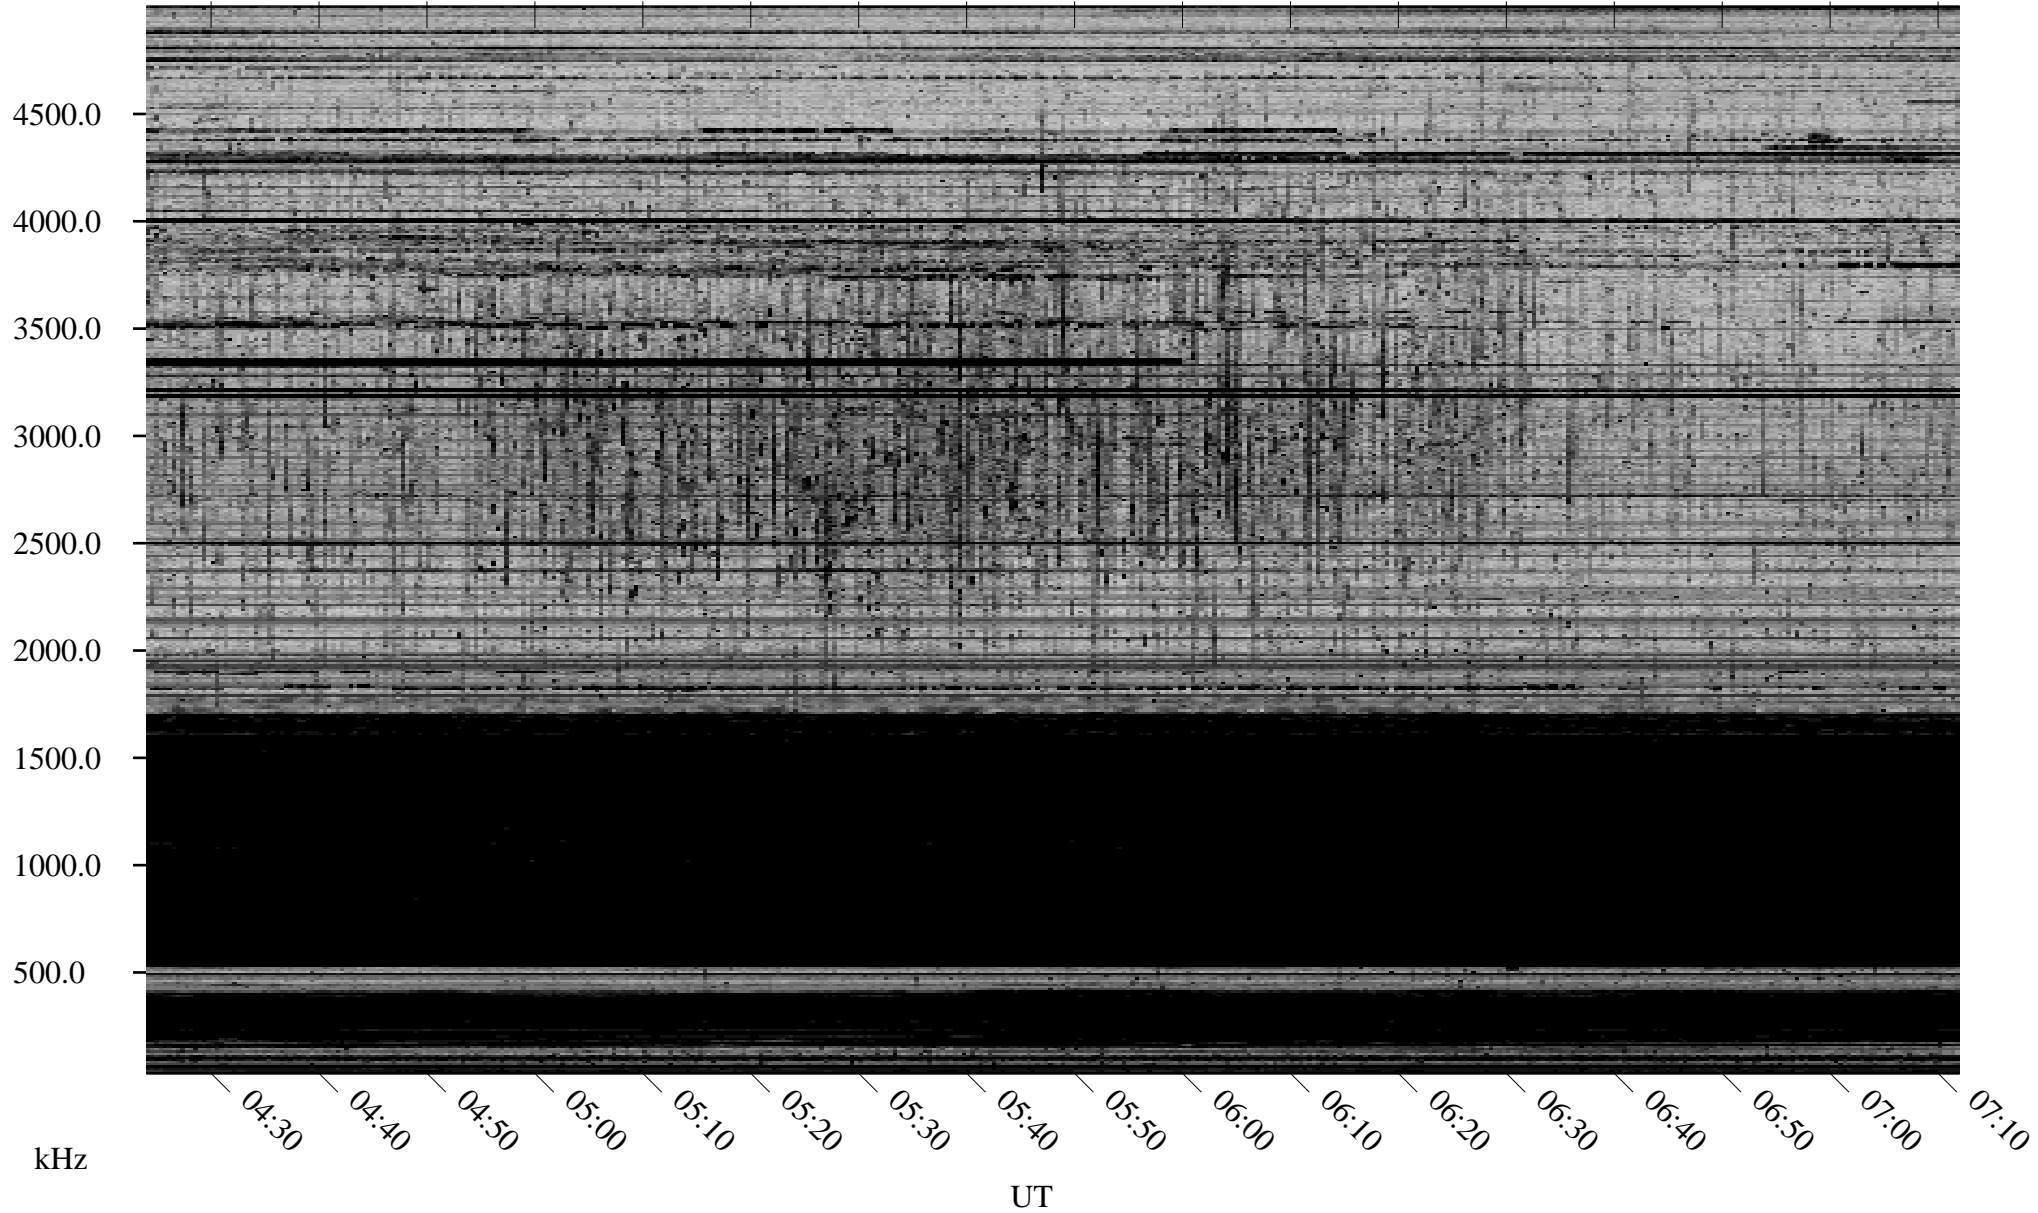

# 11/27/2007 Churchill, Manitoba

Linear Scale    Black = 161    White = 15

ch073311.r00SUm max\_12

Page 1

# 11/27/2007 Churchill, Manitoba

Linear Scale    Black = 161    White = 15

ch073311.r00SUm max\_12

Page 2

# 11/28/2007 Churchill, Manitoba

Linear Scale    Black = 161    White = 15

ch073311.r00SUm max\_12

Page 3

# 11/28/2007 Churchill, Manitoba

Linear Scale    Black = 161    White = 15

ch073311.r00SUm max\_12

Page 4