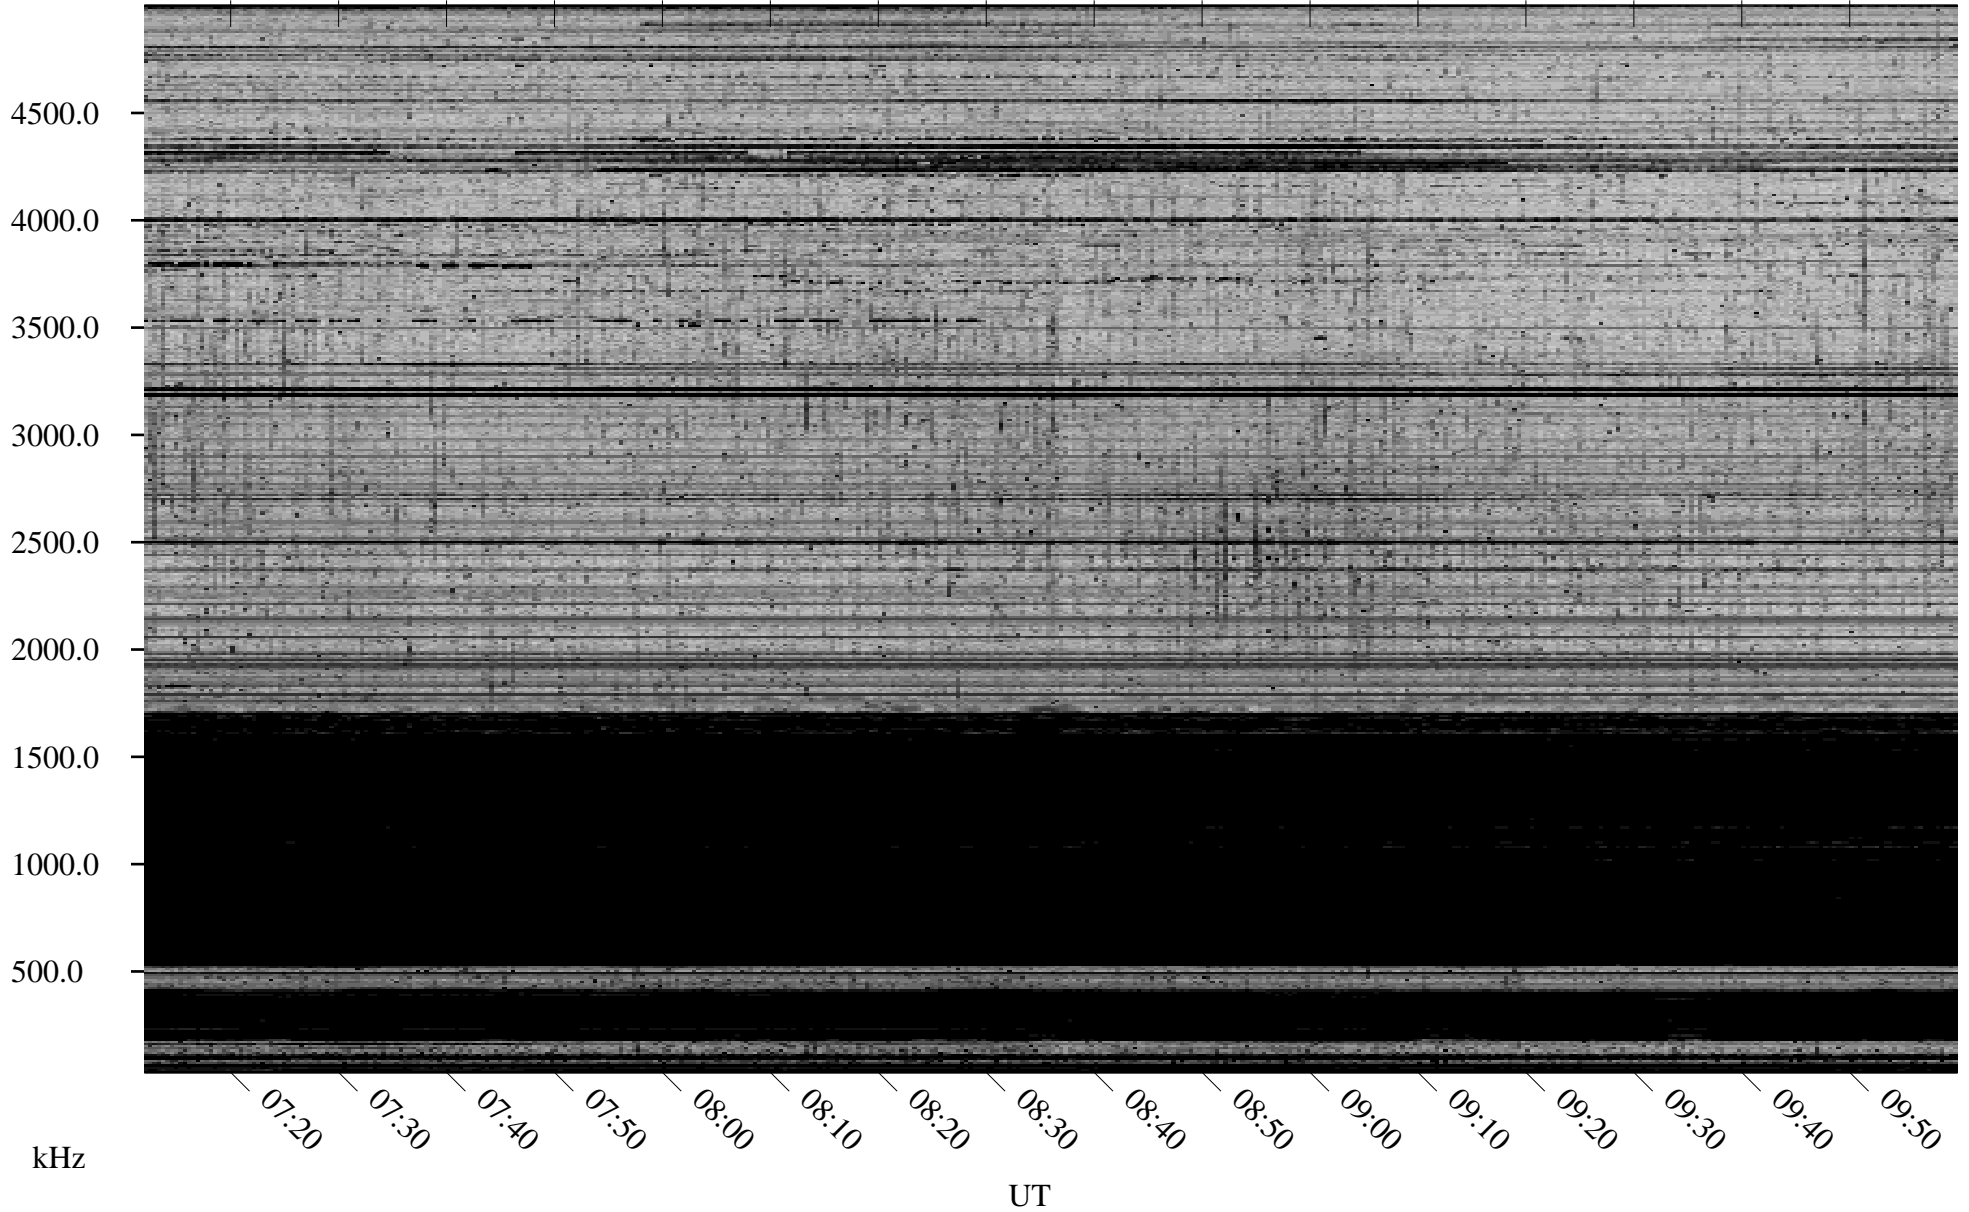

# 11/28/2007 Churchill, Manitoba

Linear Scale    Black = 161    White = 15

ch073311.r00SUm max\_12

Page 4

# 11/28/2007 Churchill, Manitoba

Linear Scale    Black = 161    White = 15

ch073311.r00SUm max\_12

Page 5