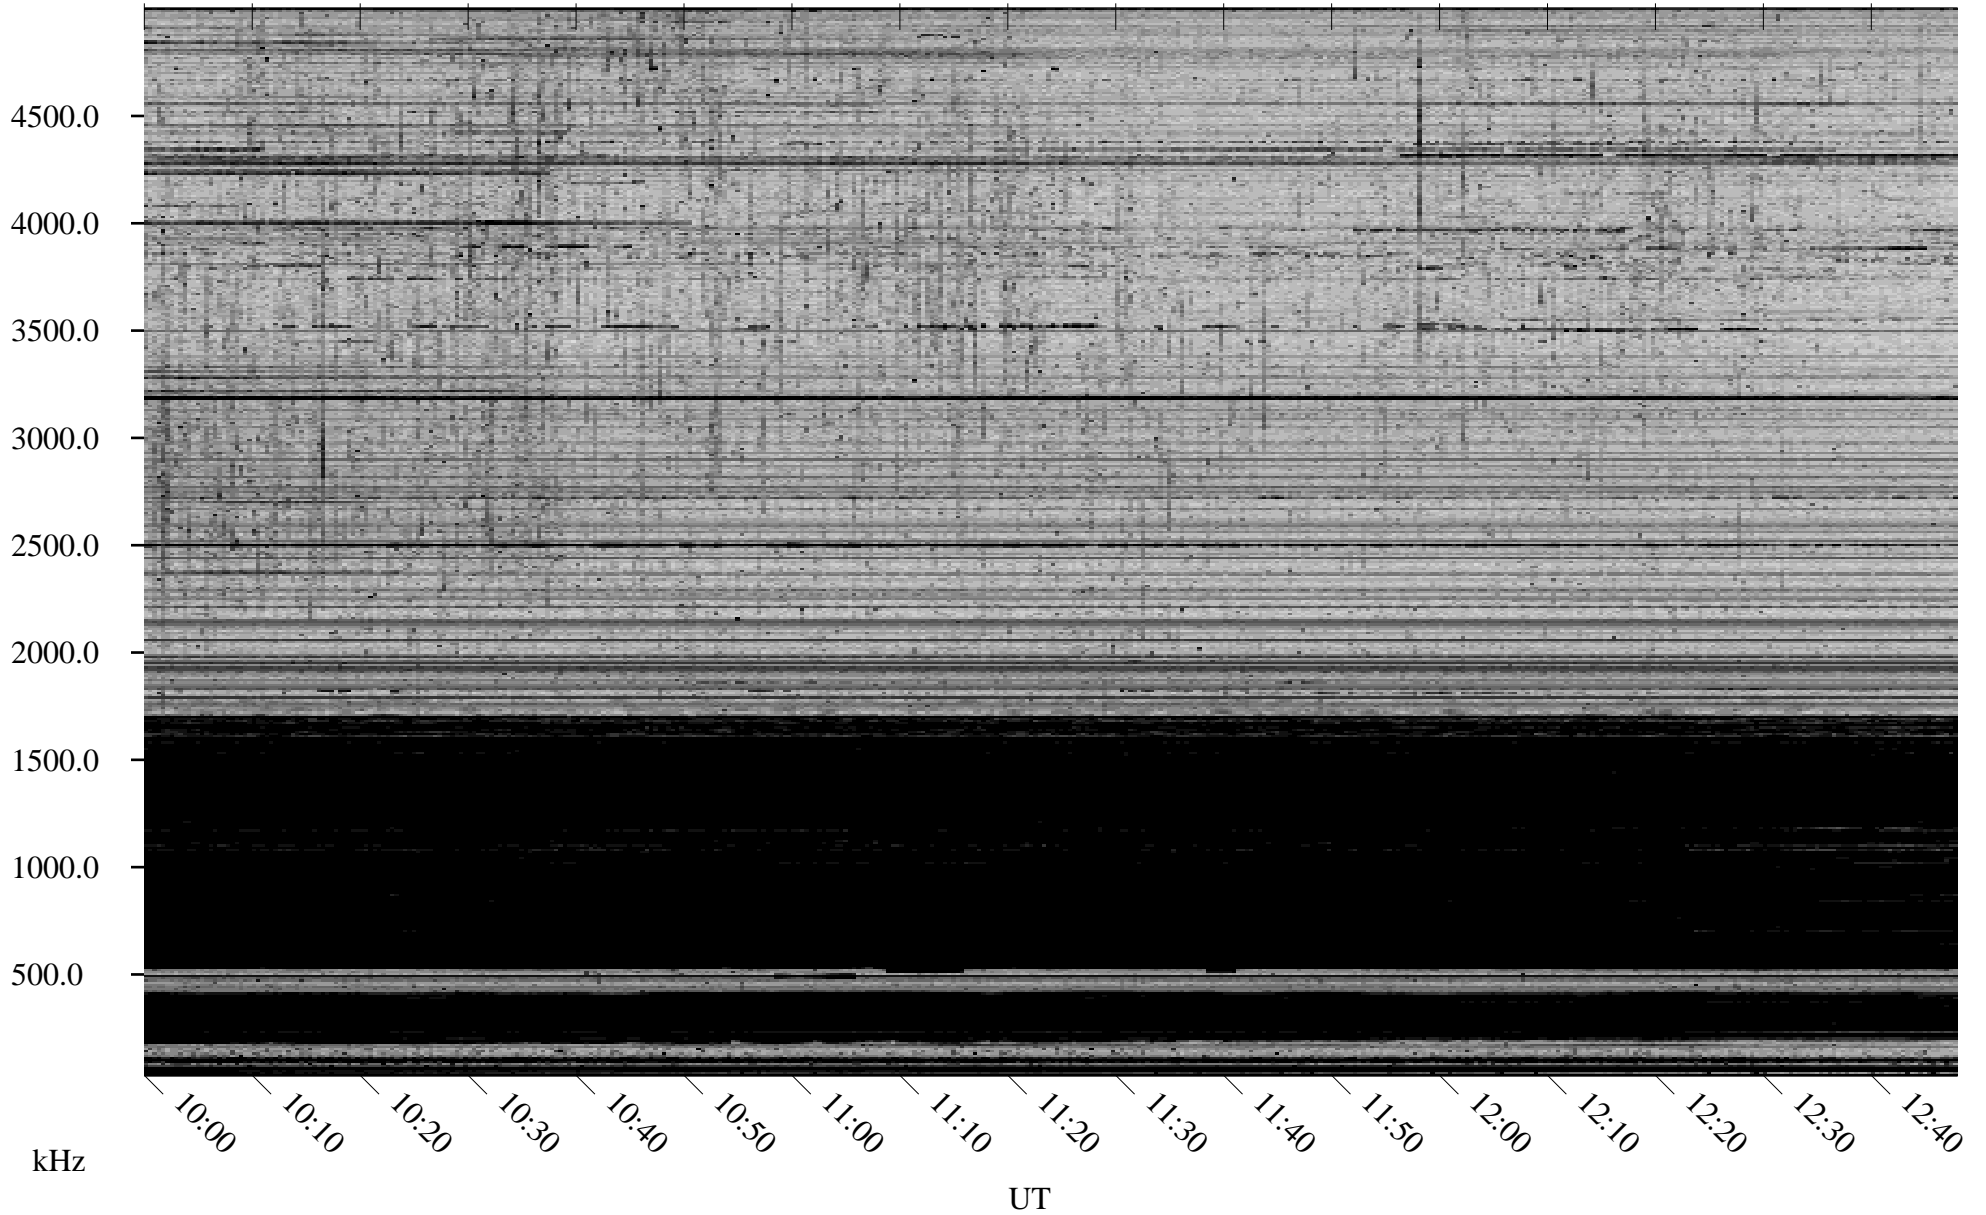

# 11/28/2007 Churchill, Manitoba

Linear Scale    Black = 161    White = 15

ch073311.r00SUm max\_12

Page 5

# 11/28/2007 Churchill, Manitoba

Linear Scale    Black = 161    White = 15

ch073311.r00SUm max\_12

Page 6