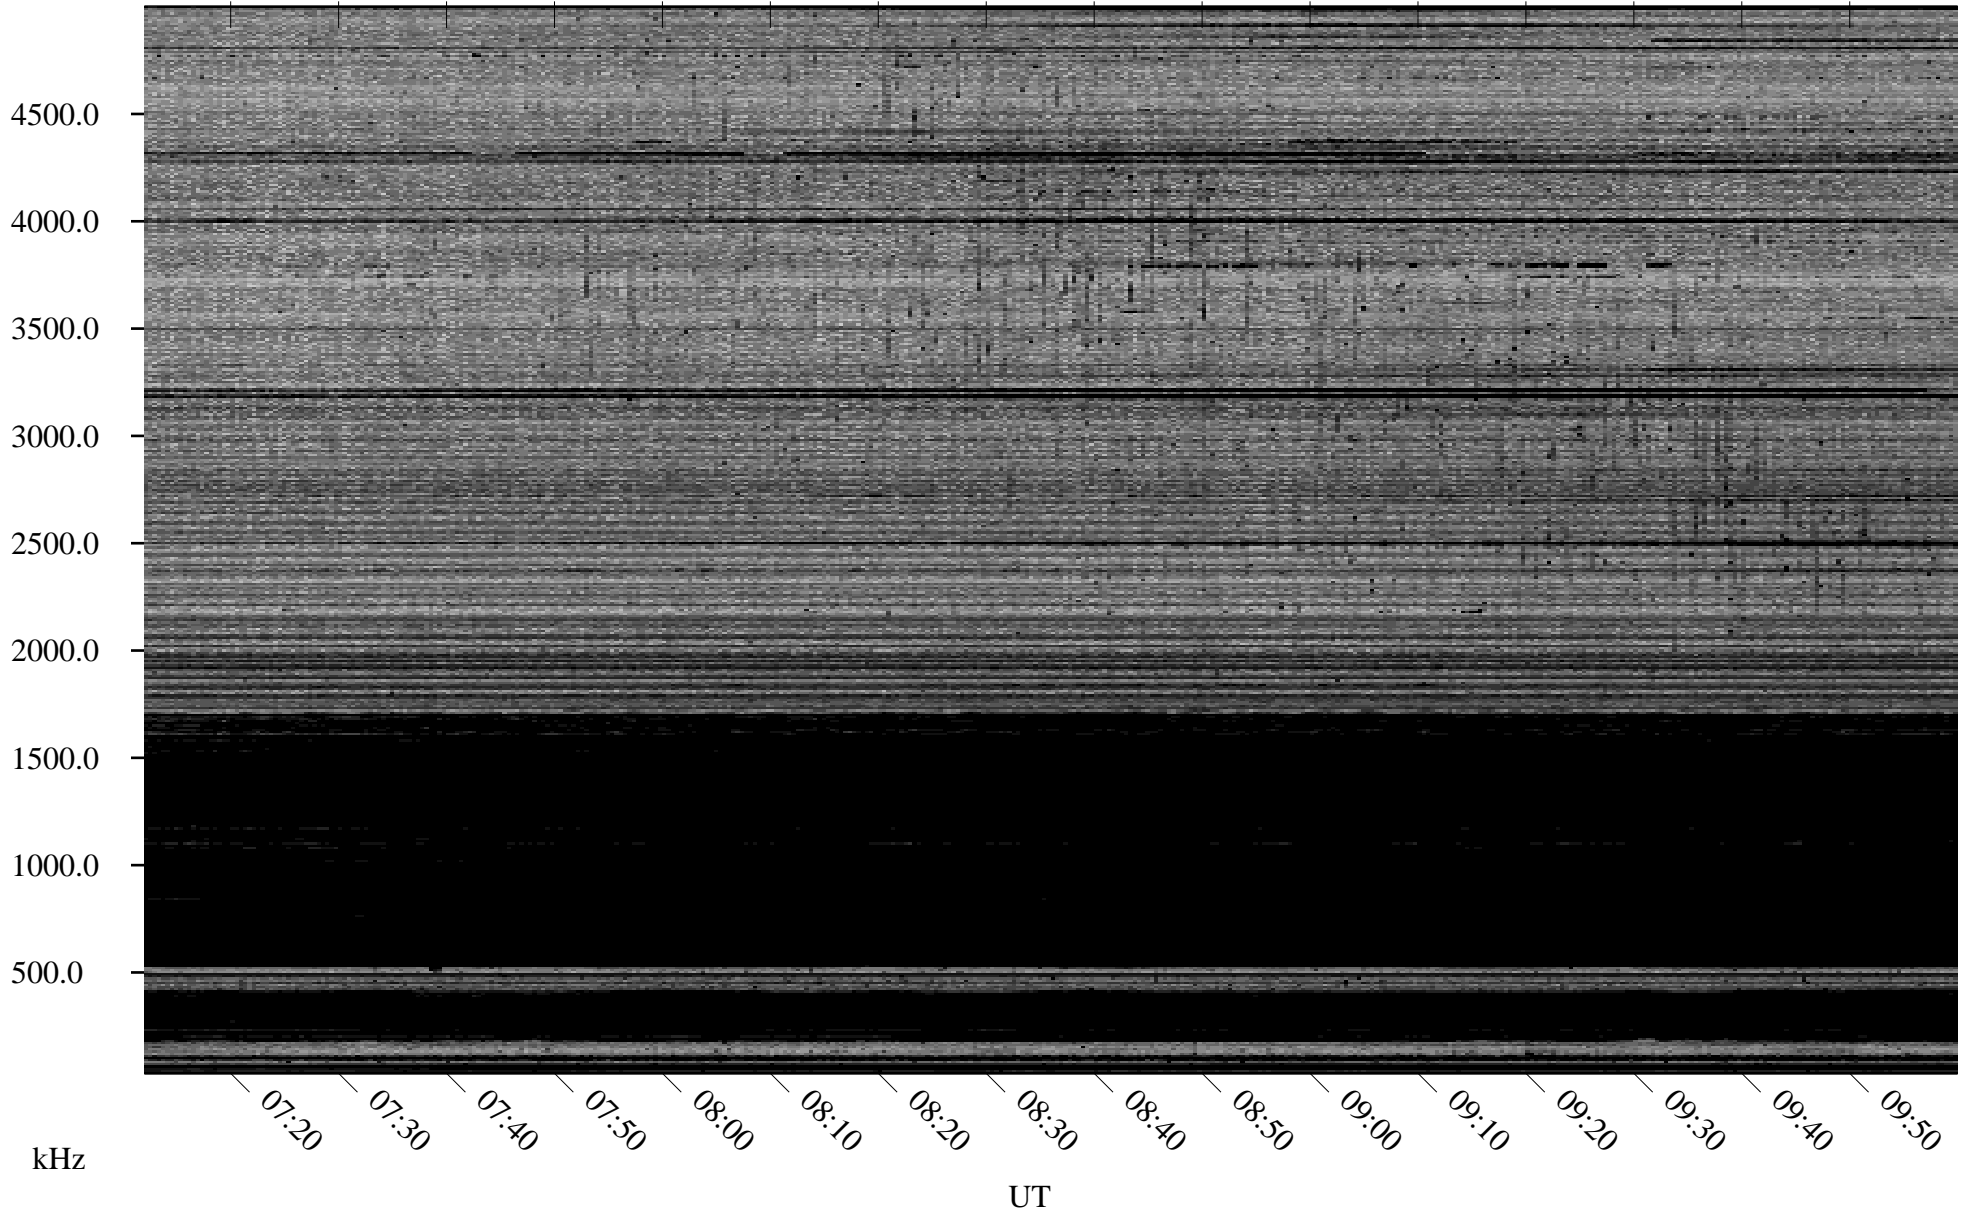

# 11/29/2007 Churchill, Manitoba

Linear Scale    Black = 161    White = 15

ch07332l.r00SUm max\_12

Page 3

# 11/29/2007 Churchill, Manitoba

Linear Scale    Black = 161    White = 15

ch07332l.r00SUm max\_12

Page 4

# 11/29/2007 Churchill, Manitoba

Linear Scale    Black = 161    White = 15

ch07332l.r00SUm max\_12

Page 5

# 11/29/2007 Churchill, Manitoba

Linear Scale    Black = 161    White = 15

ch07332l.r00SUm max\_12

Page 6