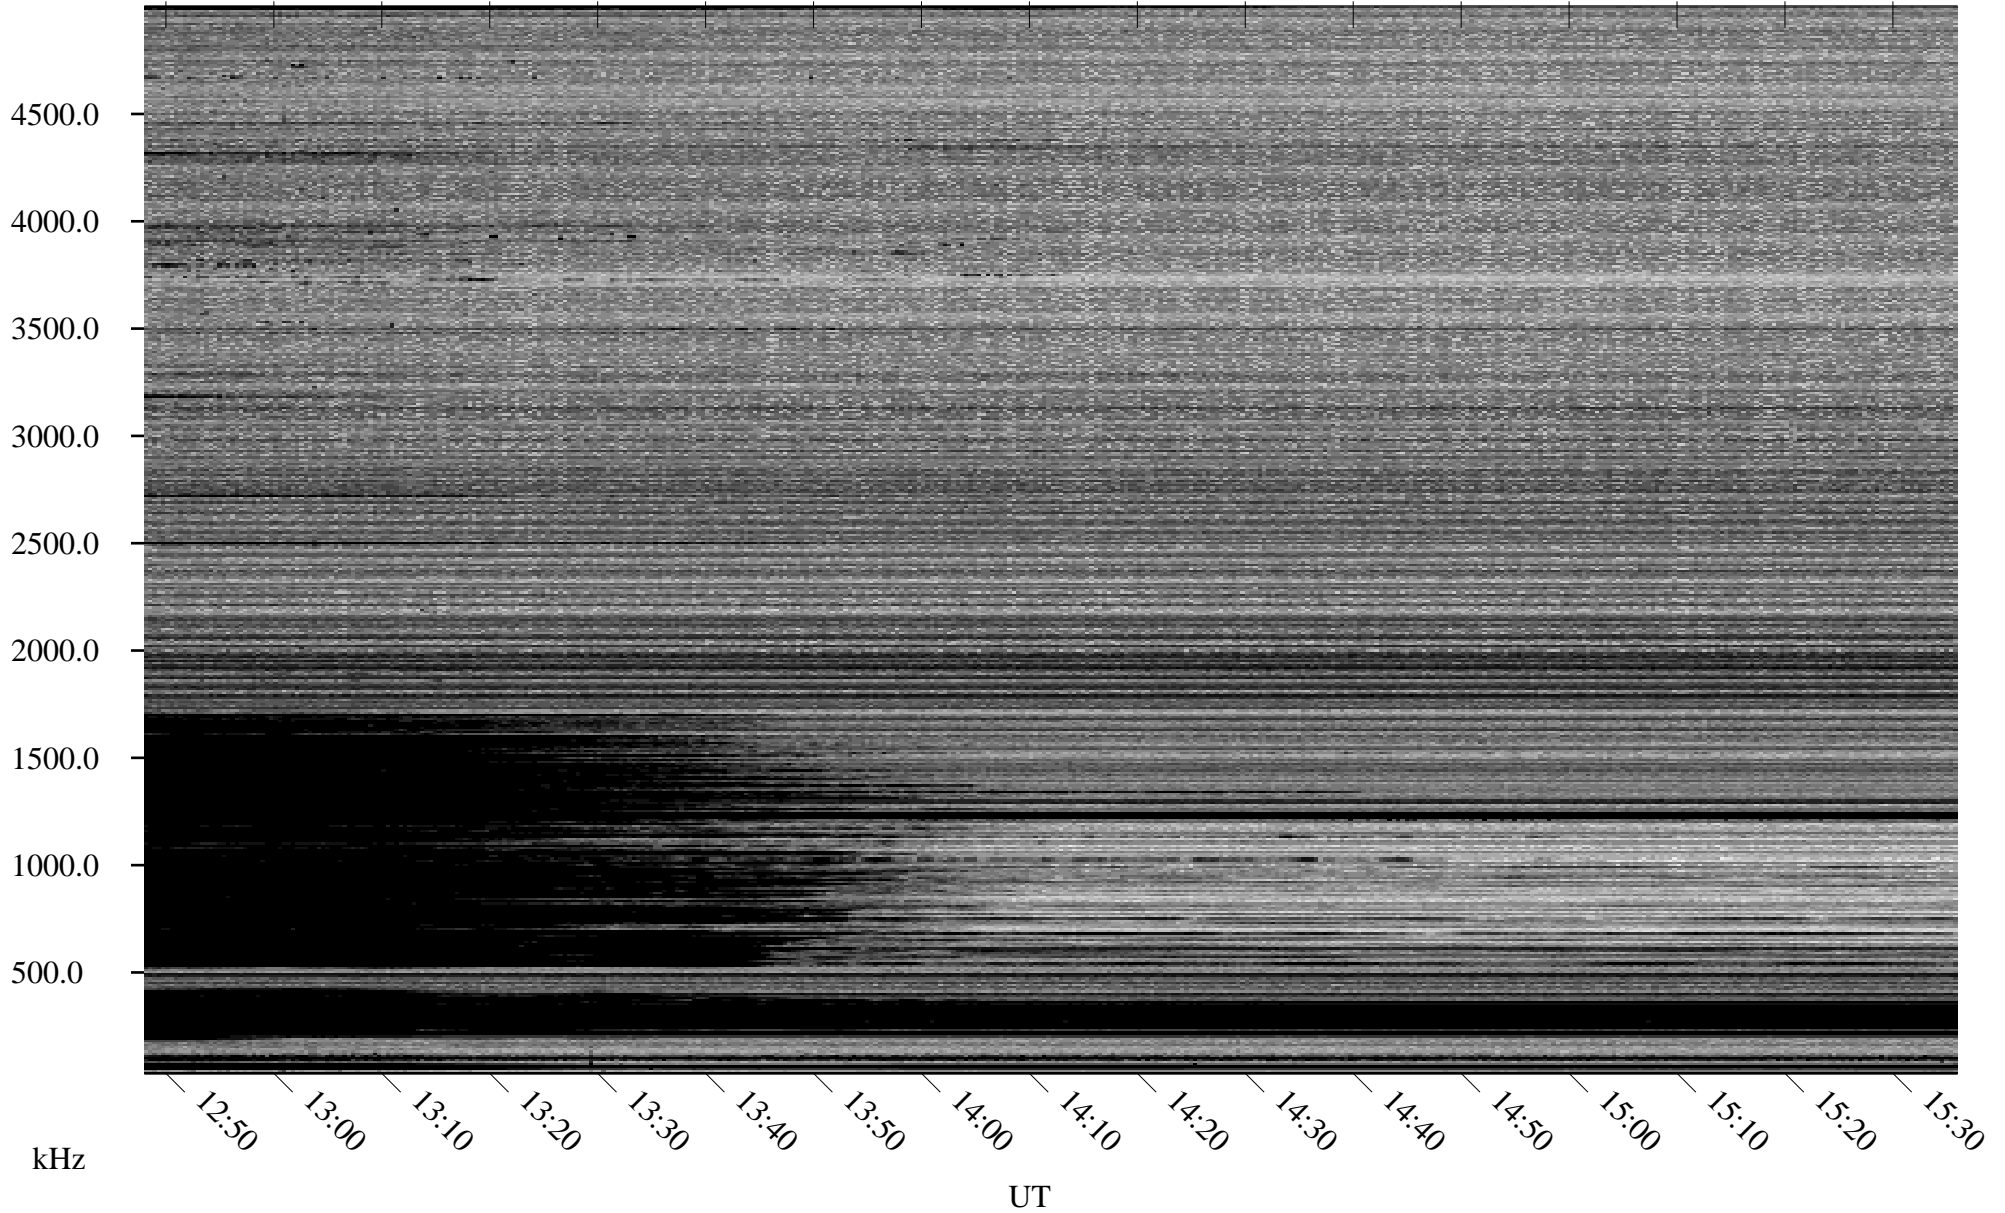

# 11/29/2007 Churchill, Manitoba

Linear Scale    Black = 161    White = 15

ch07332l.r00SUm max\_12

Page 5

# 11/29/2007 Churchill, Manitoba

Linear Scale    Black = 161    White = 15

ch07332l.r00SUm max\_12

Page 6

# 11/29/2007 Churchill, Manitoba

Linear Scale    Black = 161    White = 15

ch07332l.r00SUm max\_12

Page 7