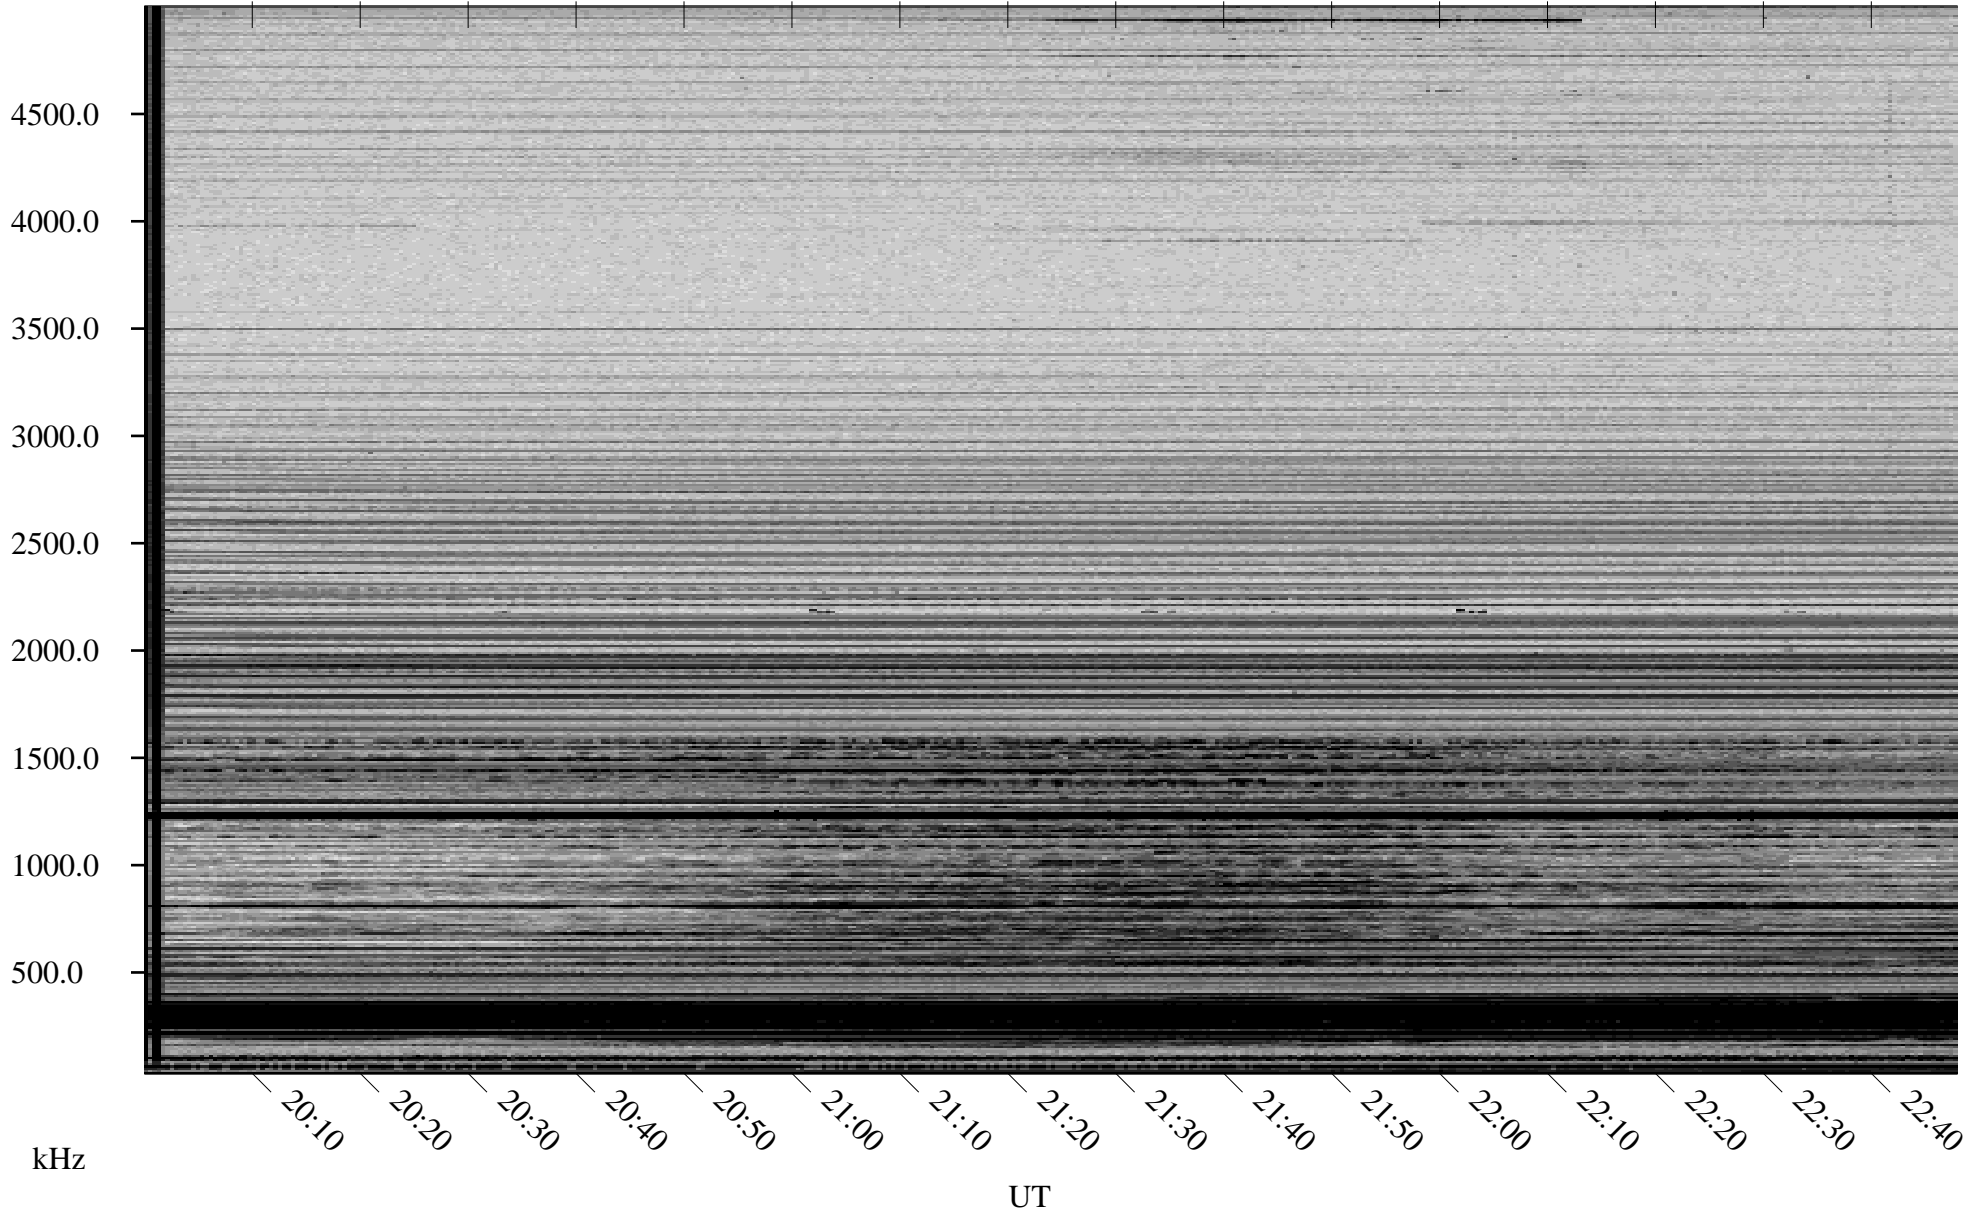

# 11/28/2007 Churchill, Manitoba

Linear Scale    Black = 161    White = 15

ch07332l.r00SUm max\_12

Page 1

# 11/28/2007 Churchill, Manitoba

Linear Scale    Black = 161    White = 15

ch07332l.r00SUm max\_12

Page 2

# 11/29/2007 Churchill, Manitoba

Linear Scale    Black = 161    White = 15

ch07332l.r00SUm max\_12

Page 3

# 11/29/2007 Churchill, Manitoba

Linear Scale    Black = 161    White = 15

ch07332l.r00SUm max\_12

Page 4