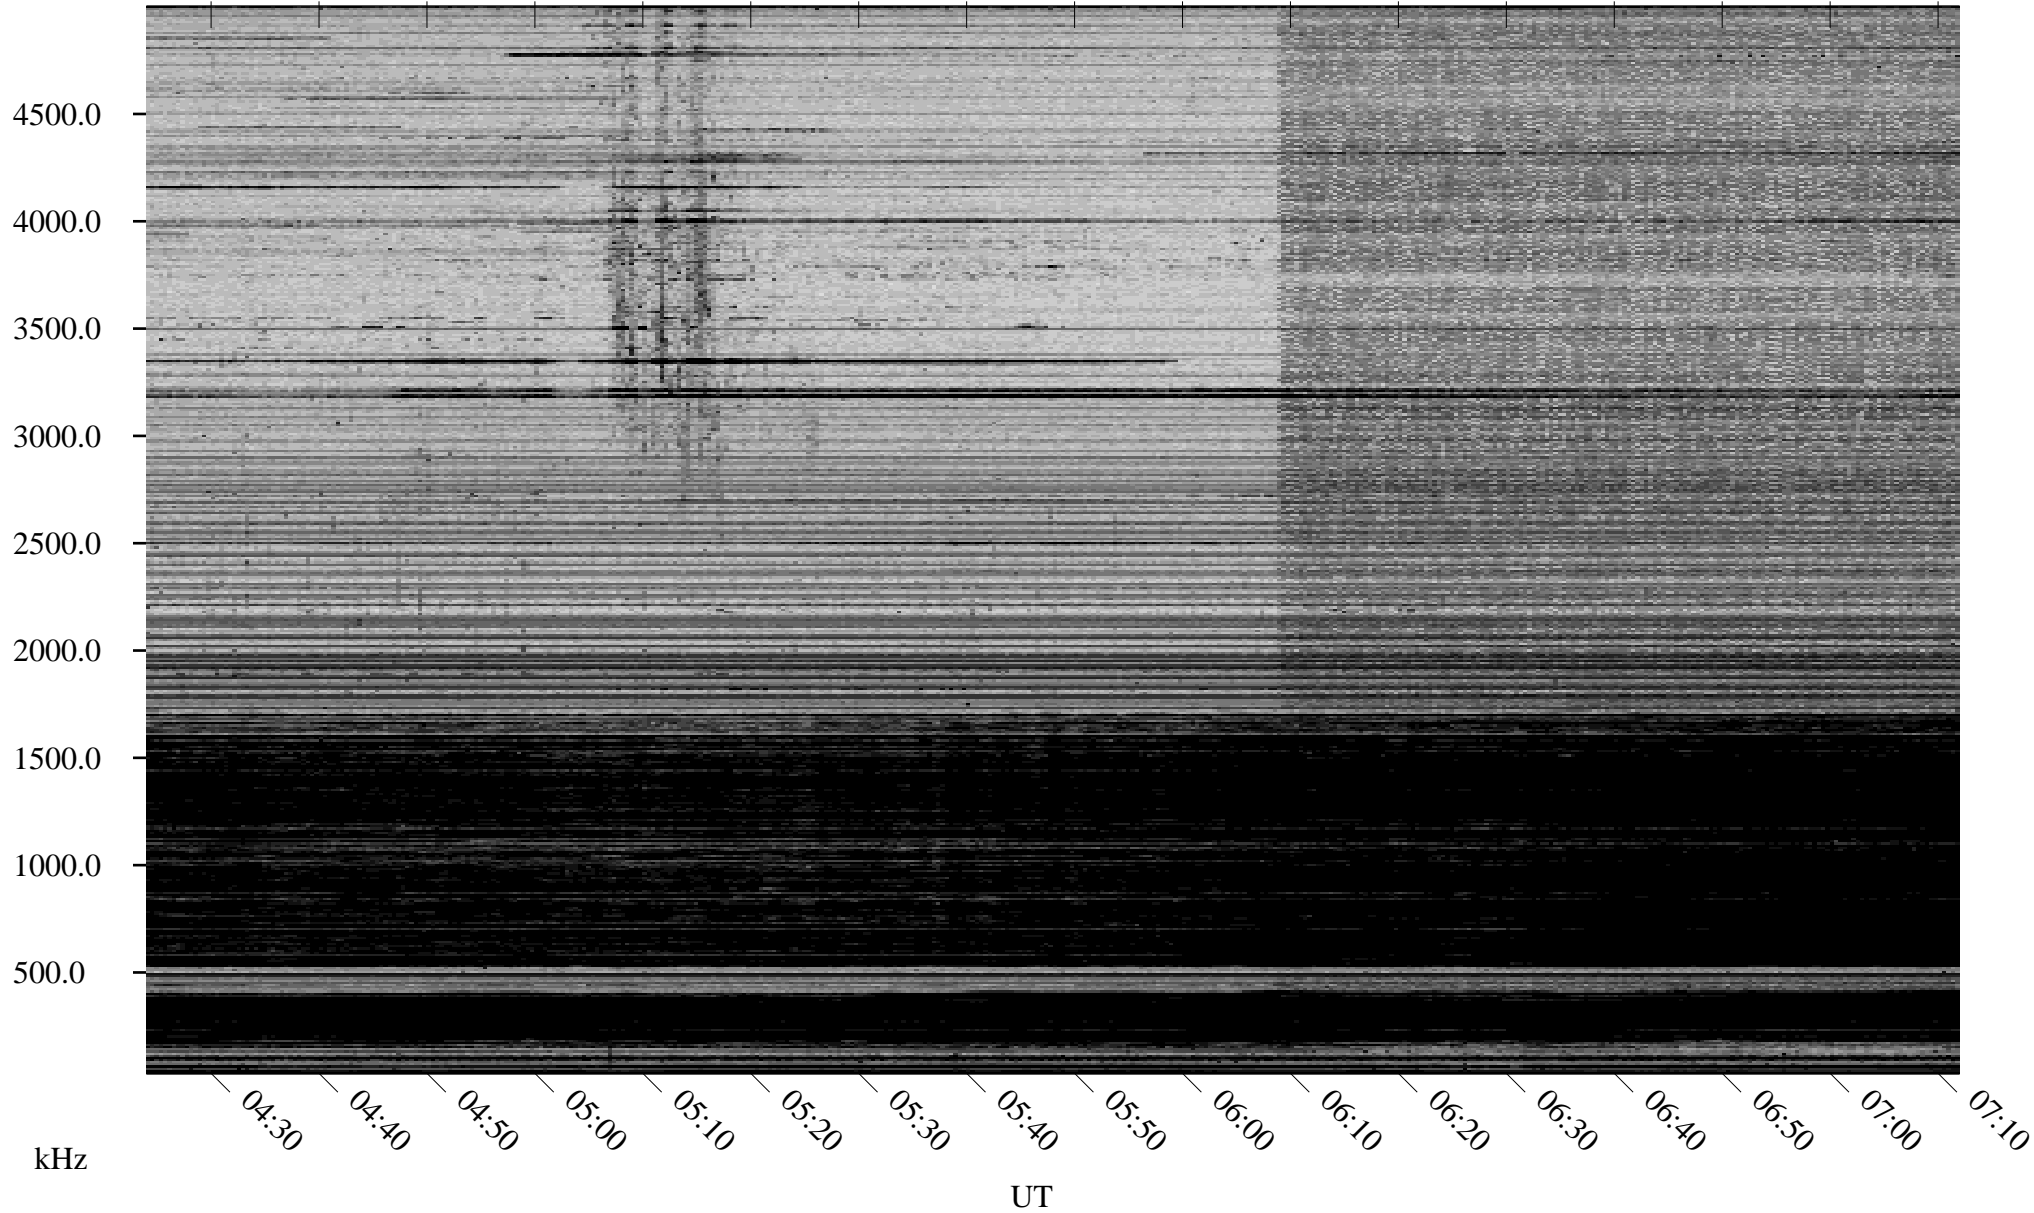

# 11/28/2007 Churchill, Manitoba

Linear Scale    Black = 161    White = 15

ch07332l.r00SUm max\_12

Page 1

# 11/28/2007 Churchill, Manitoba

Linear Scale    Black = 161    White = 15

ch07332l.r00SUm max\_12

Page 2

# 11/29/2007 Churchill, Manitoba

Linear Scale    Black = 161    White = 15

ch07332l.r00SUm max\_12

Page 3

# 11/29/2007 Churchill, Manitoba

Linear Scale    Black = 161    White = 15

ch07332l.r00SUm max\_12

Page 4