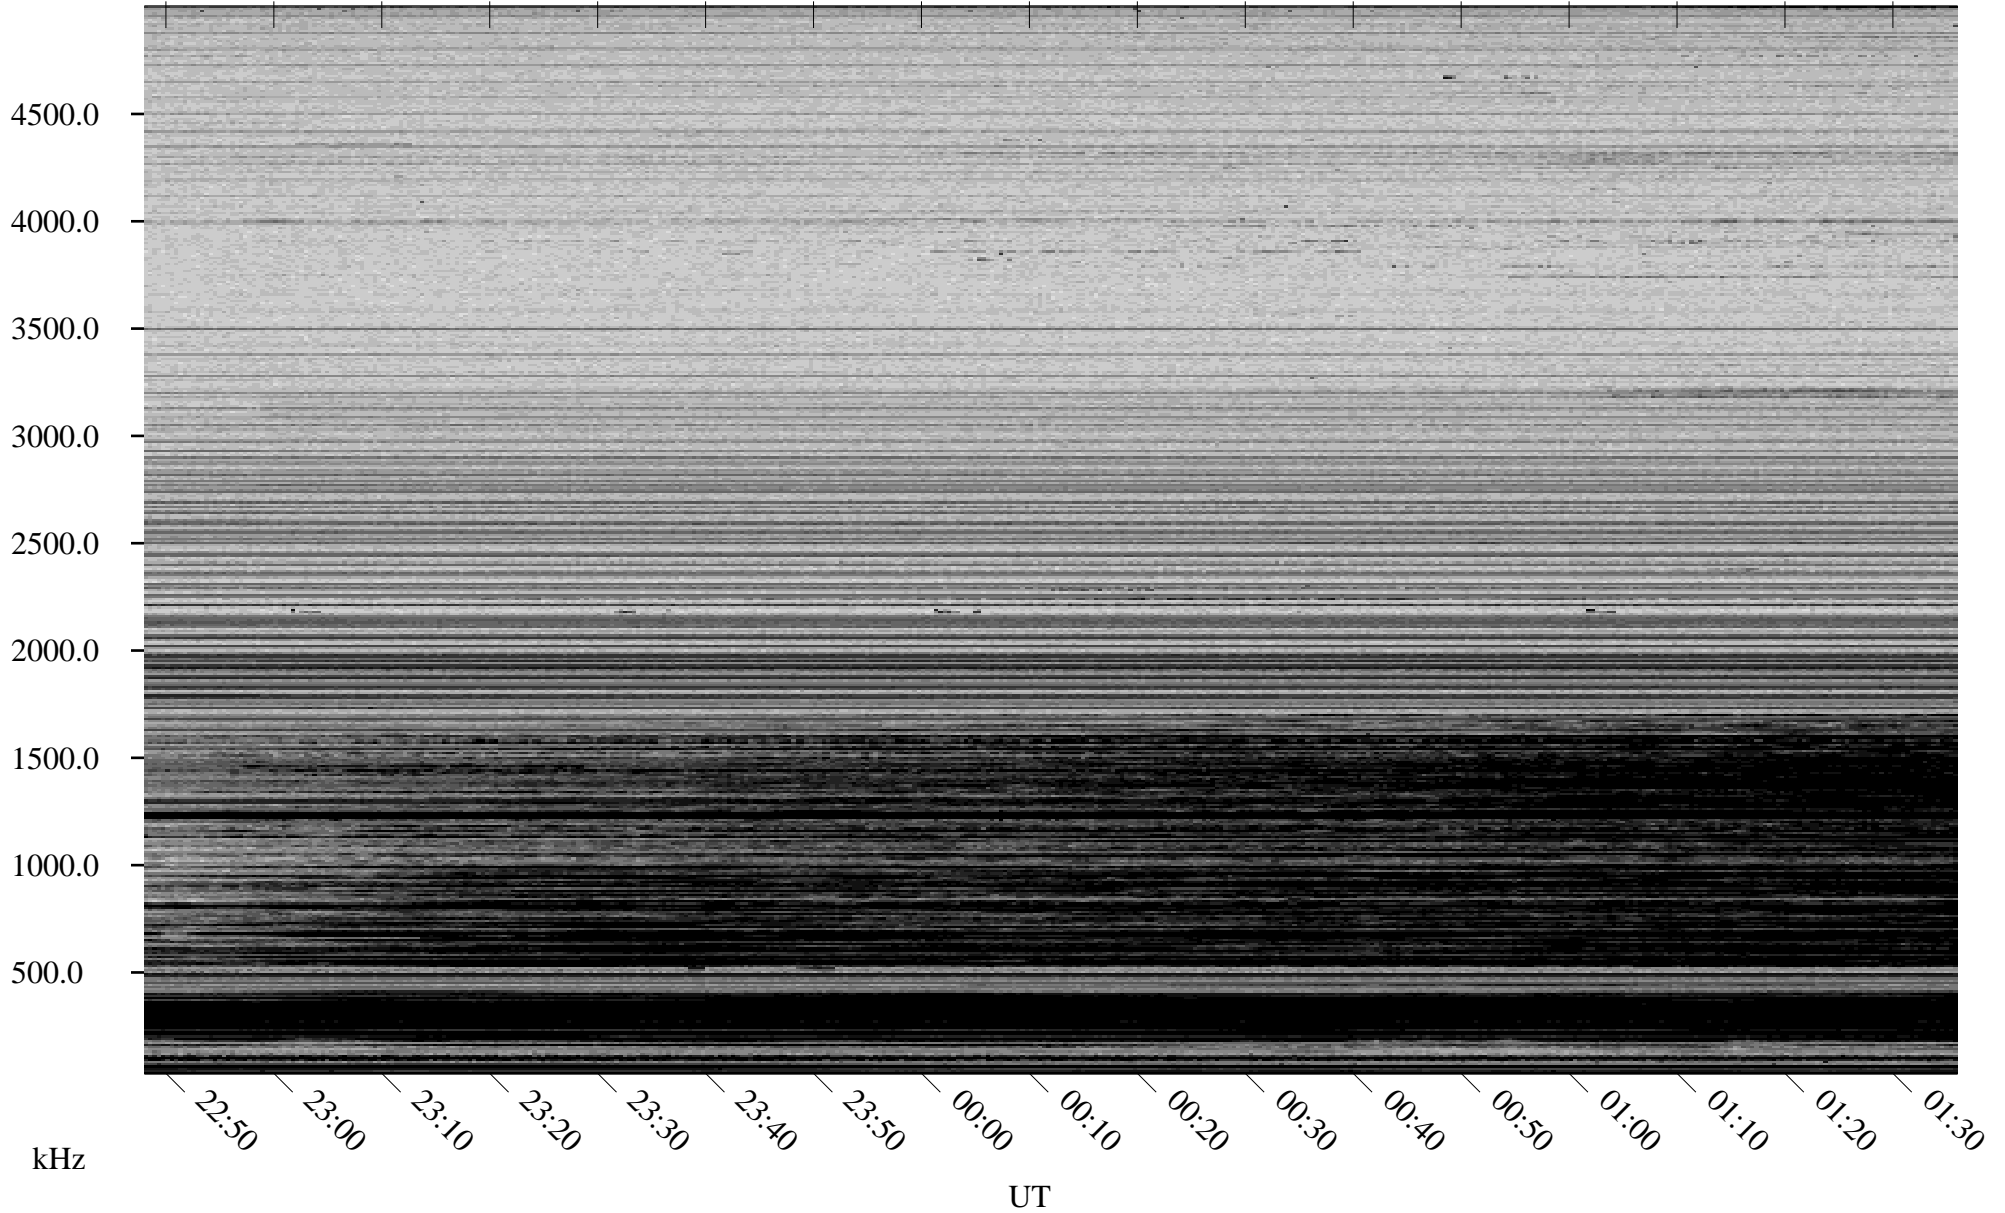

# 11/28/2007 Churchill, Manitoba

Linear Scale    Black = 161    White = 15

ch07332l.r00SUm max\_12

Page 1

# 11/28/2007 Churchill, Manitoba

Linear Scale    Black = 161    White = 15

ch07332l.r00SUm max\_12

Page 2

# 11/29/2007 Churchill, Manitoba

Linear Scale    Black = 161    White = 15

ch07332l.r00SUm max\_12

Page 3

# 11/29/2007 Churchill, Manitoba

Linear Scale    Black = 161    White = 15

ch07332l.r00SUm max\_12

Page 4