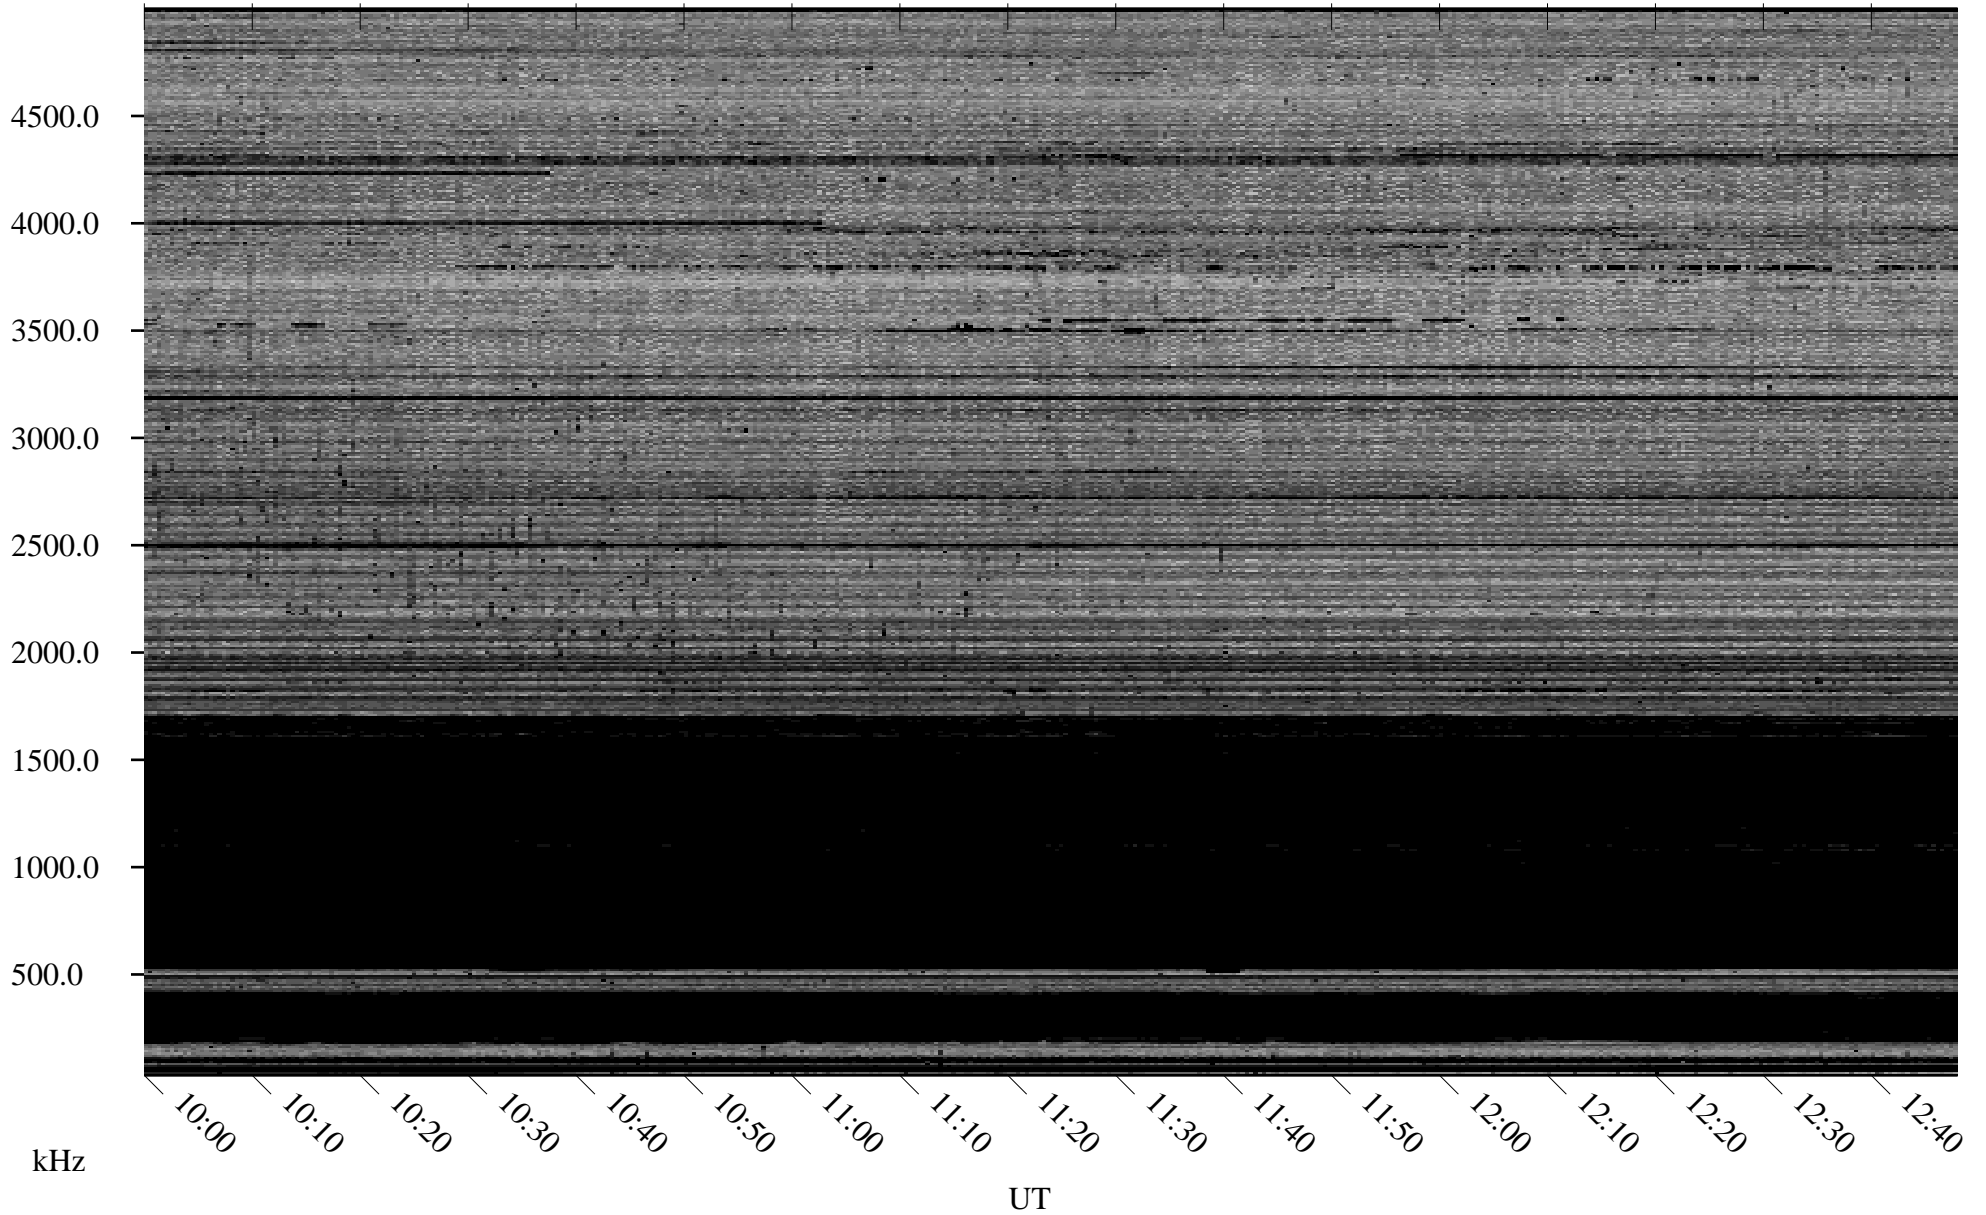

# 11/29/2007 Churchill, Manitoba

Linear Scale    Black = 161    White = 15

ch07332l.r00SUm max\_12

Page 5

# 11/29/2007 Churchill, Manitoba

Linear Scale    Black = 161    White = 15

ch07332l.r00SUm max\_12

Page 6