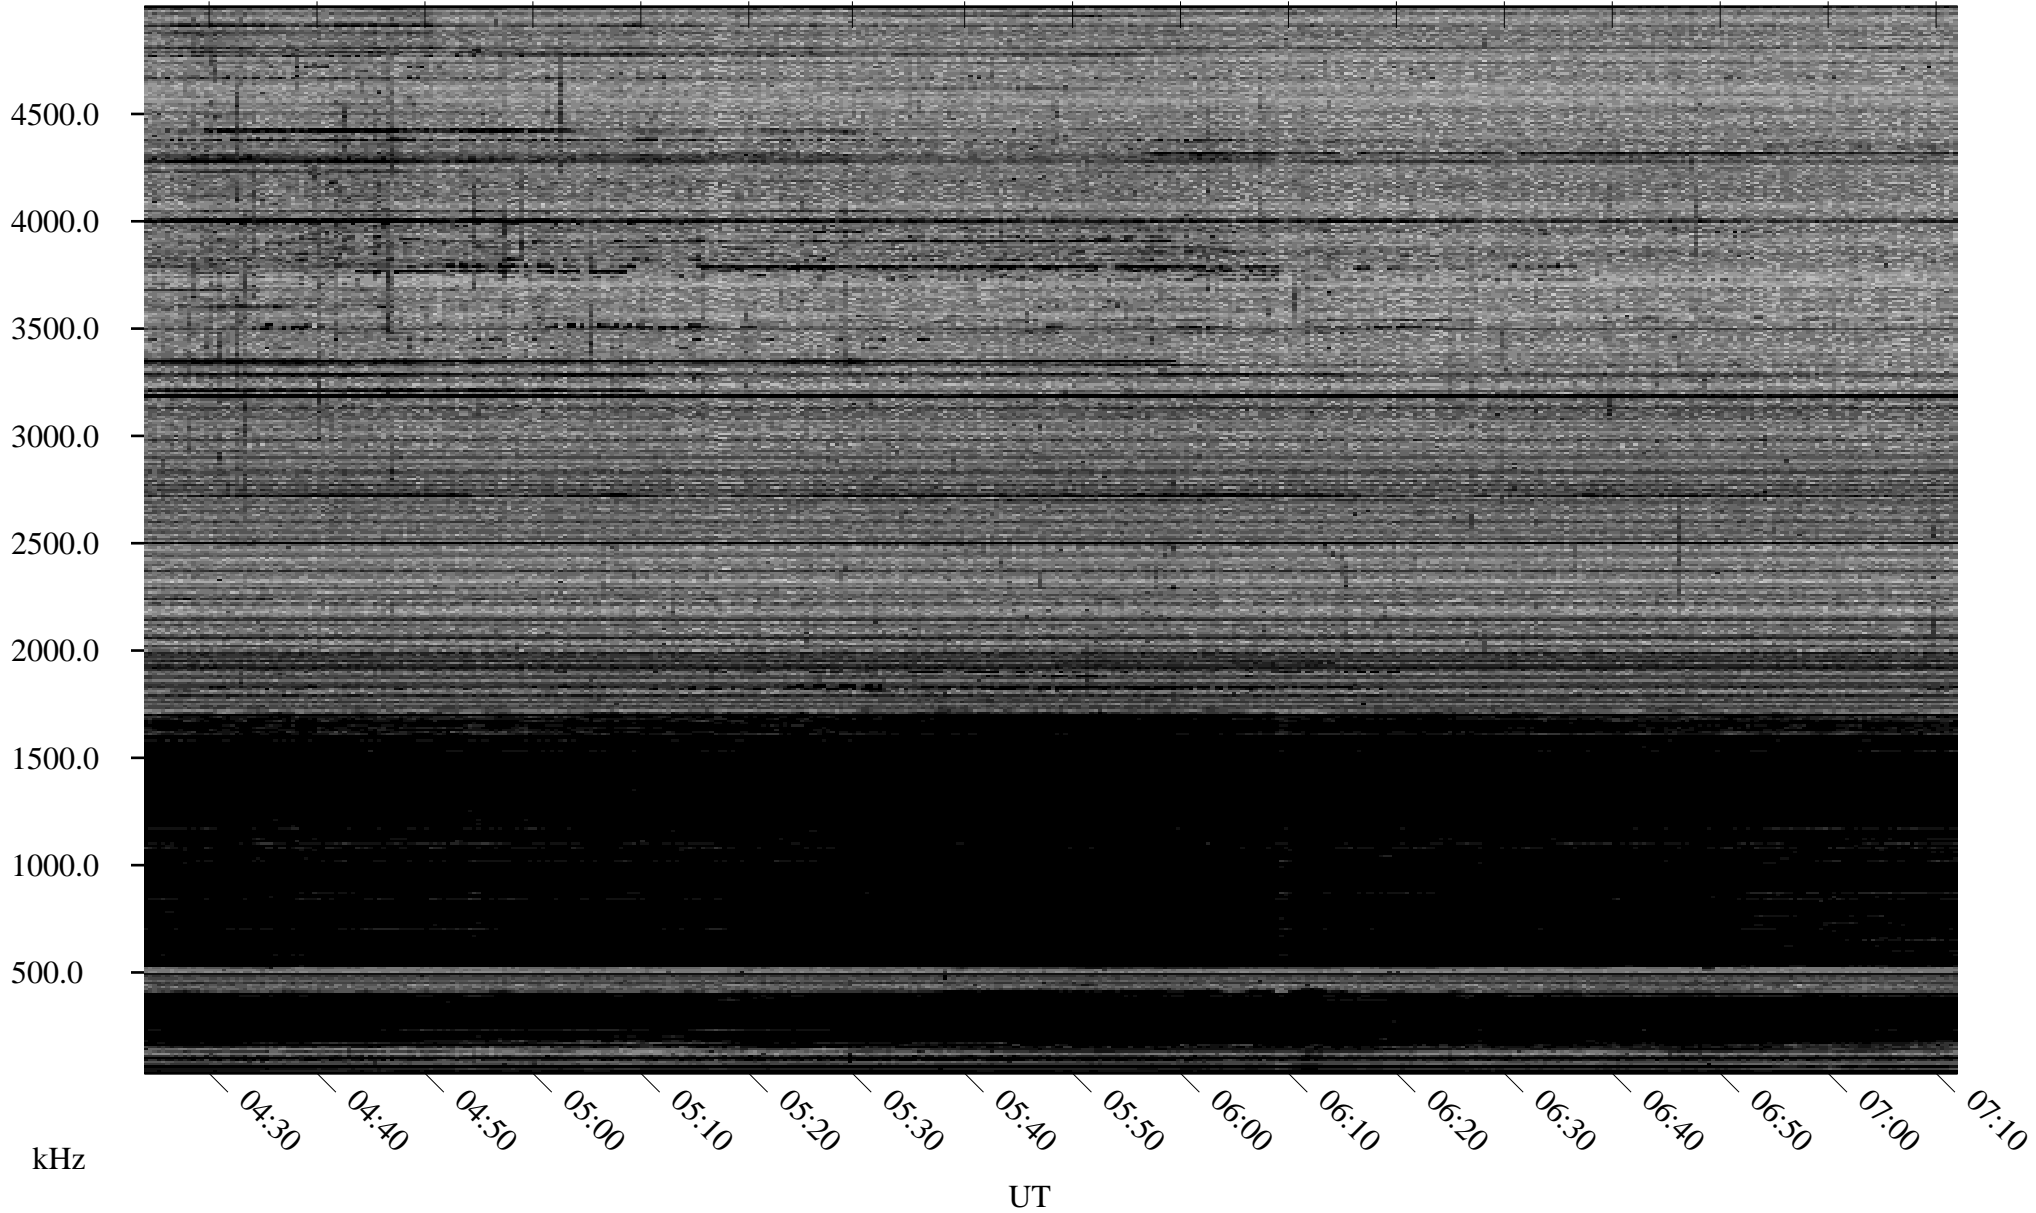

11/29/2007 Churchill, Manitoba

Linear Scale Black = 161 White = 15

ch07333l.r01SUm max_12

Page 1

11/29/2007 Churchill, Manitoba

Linear Scale Black = 161 White = 15

ch073331.r01SUM max_12

Page 2

11/30/2007 Churchill, Manitoba

Linear Scale Black = 161 White = 15

ch073331.r01SUm max_12

Page 3

11/30/2007 Churchill, Manitoba

Linear Scale Black = 161 White = 15

ch073331.r01SUm max_12

Page 4

11/30/2007 Churchill, Manitoba

Linear Scale Black = 161 White = 15

ch07333l.r01SUm max_12

Page 5

11/30/2007 Churchill, Manitoba

Linear Scale Black = 161 White = 15

ch07333l.r01SUm max_12

Page 6

11/30/2007 Churchill, Manitoba

Linear Scale Black = 161 White = 15

ch073331.r01SUm max_12

Page 7

11/30/2007 Churchill, Manitoba

Linear Scale Black = 161 White = 15

ch07333l.r01SUm max_12

Page 8