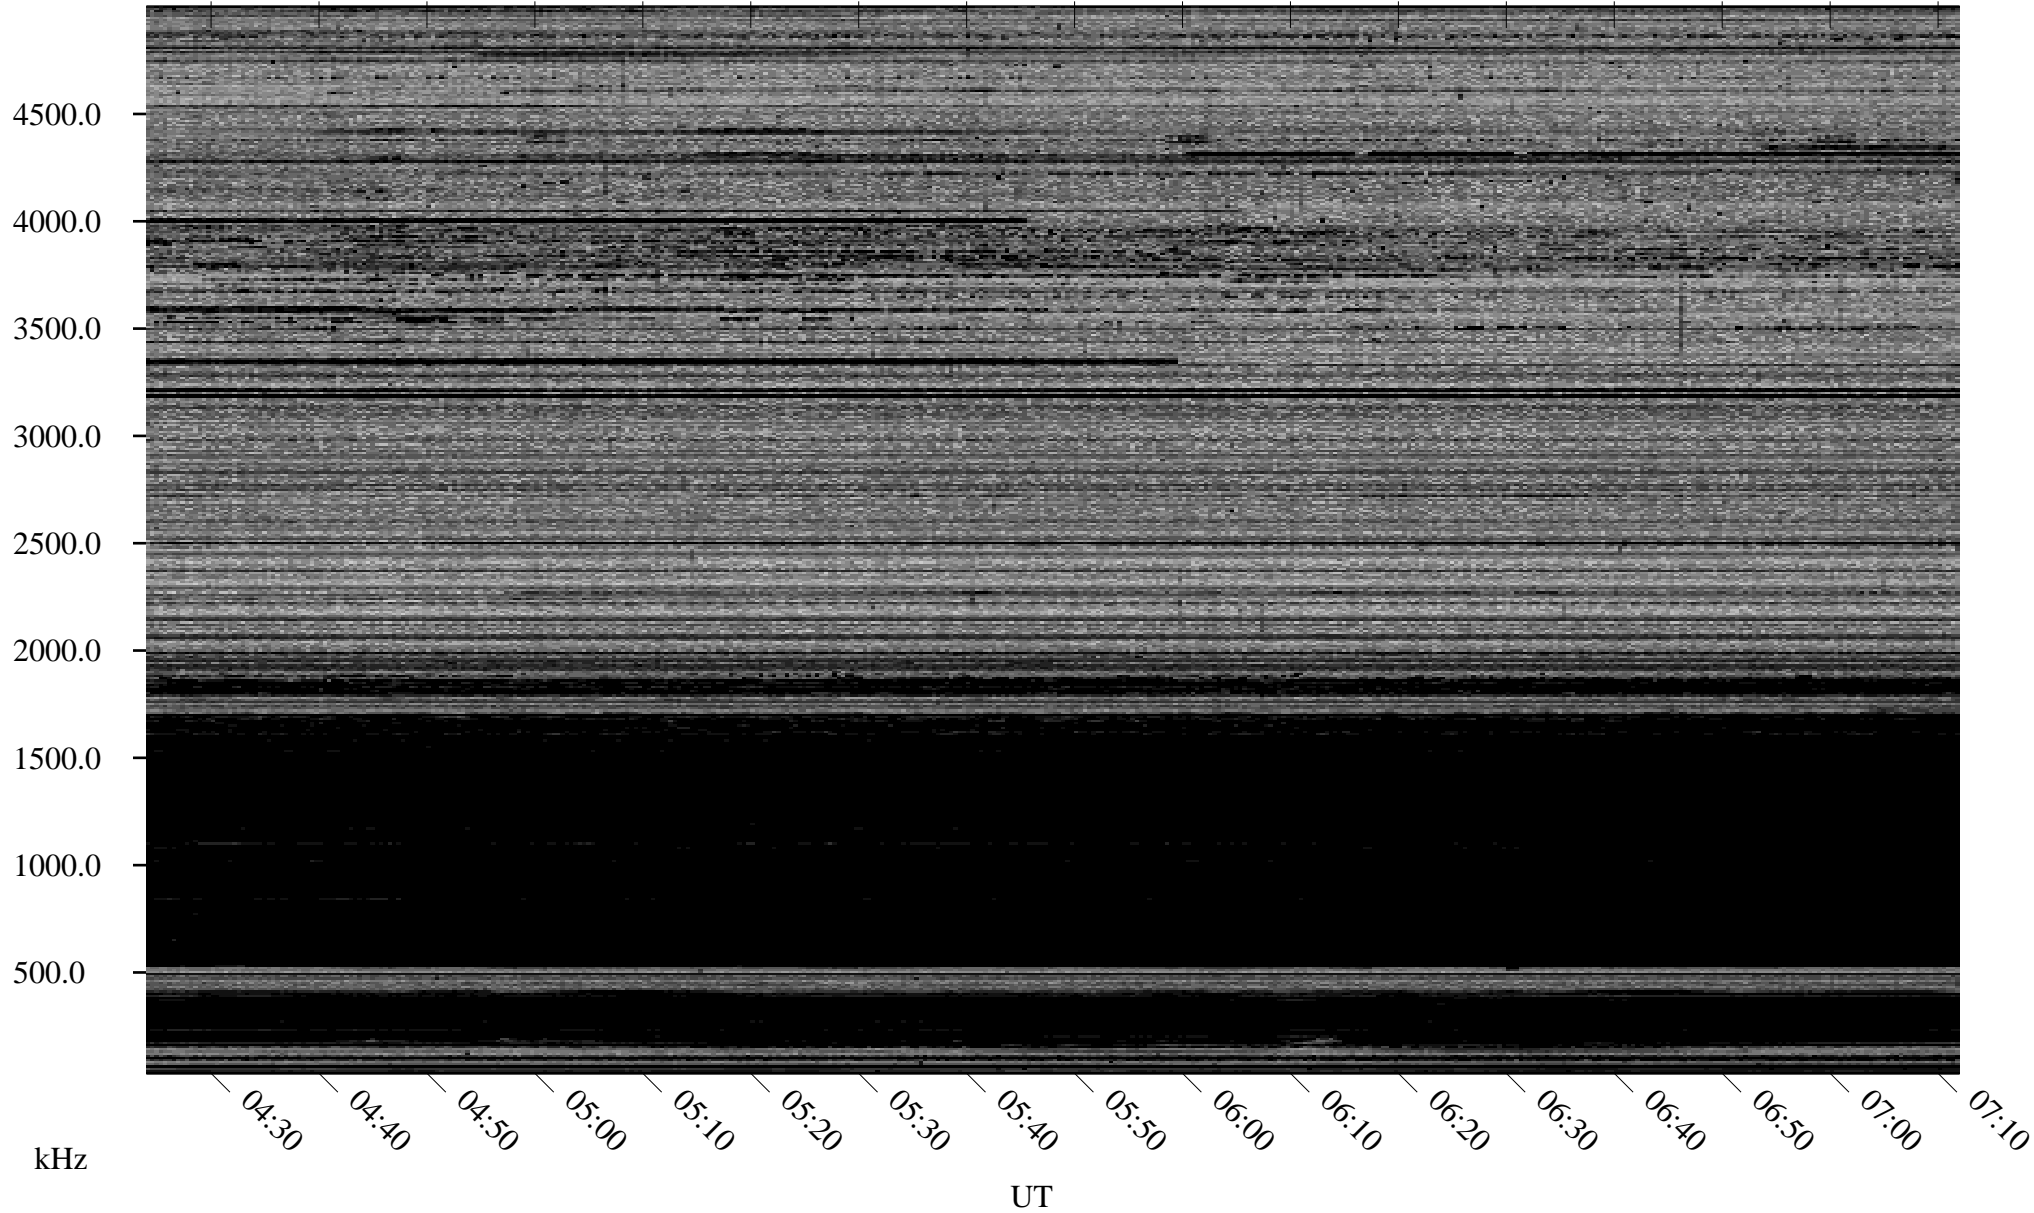

# 11/30/2007 Churchill, Manitoba

Linear Scale    Black = 161    White = 15

ch07334l.r00SUm max\_12

Page 2

# 12/01/2007 Churchill, Manitoba

Linear Scale    Black = 161    White = 15

ch07334l.r00SUm max\_12

Page 3

# 12/01/2007 Churchill, Manitoba

Linear Scale    Black = 161    White = 15

ch07334l.r00SUm max\_12

Page 4

# 12/01/2007 Churchill, Manitoba

Linear Scale    Black = 161    White = 15

ch07334l.r00SUm max\_12

Page 5