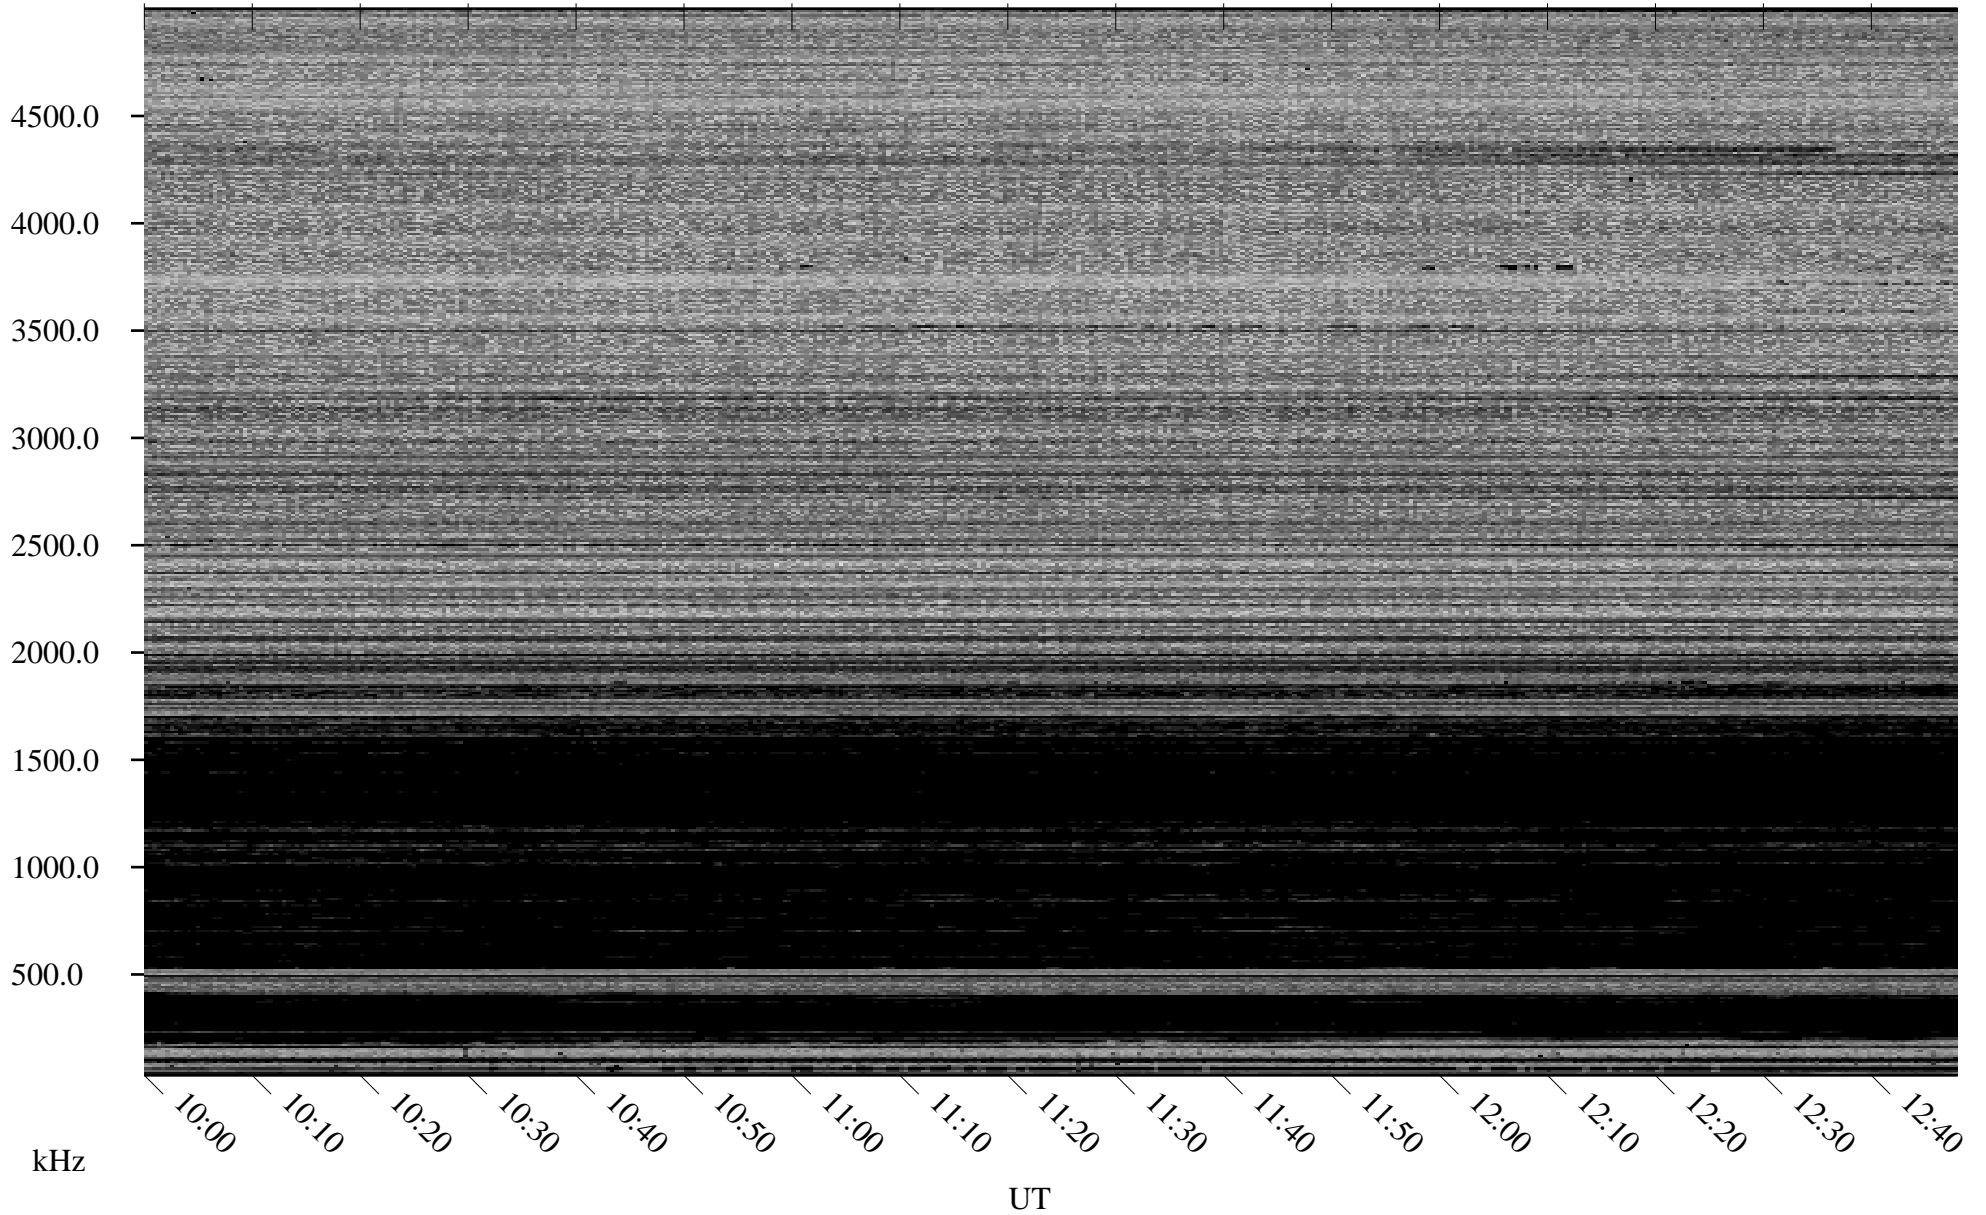

# 12/01/2007 Churchill, Manitoba

Linear Scale    Black = 161    White = 15

ch07334l.r00SUm max\_12

Page 4

# 12/01/2007 Churchill, Manitoba

Linear Scale    Black = 161    White = 15

ch07334l.r00SUm max\_12

Page 5

# 12/01/2007 Churchill, Manitoba

Linear Scale    Black = 161    White = 15

ch07334l.r00SUm max\_12

Page 6

# 12/01/2007 Churchill, Manitoba

Linear Scale    Black = 161    White = 15

ch07334l.r00SUm max\_12

Page 7