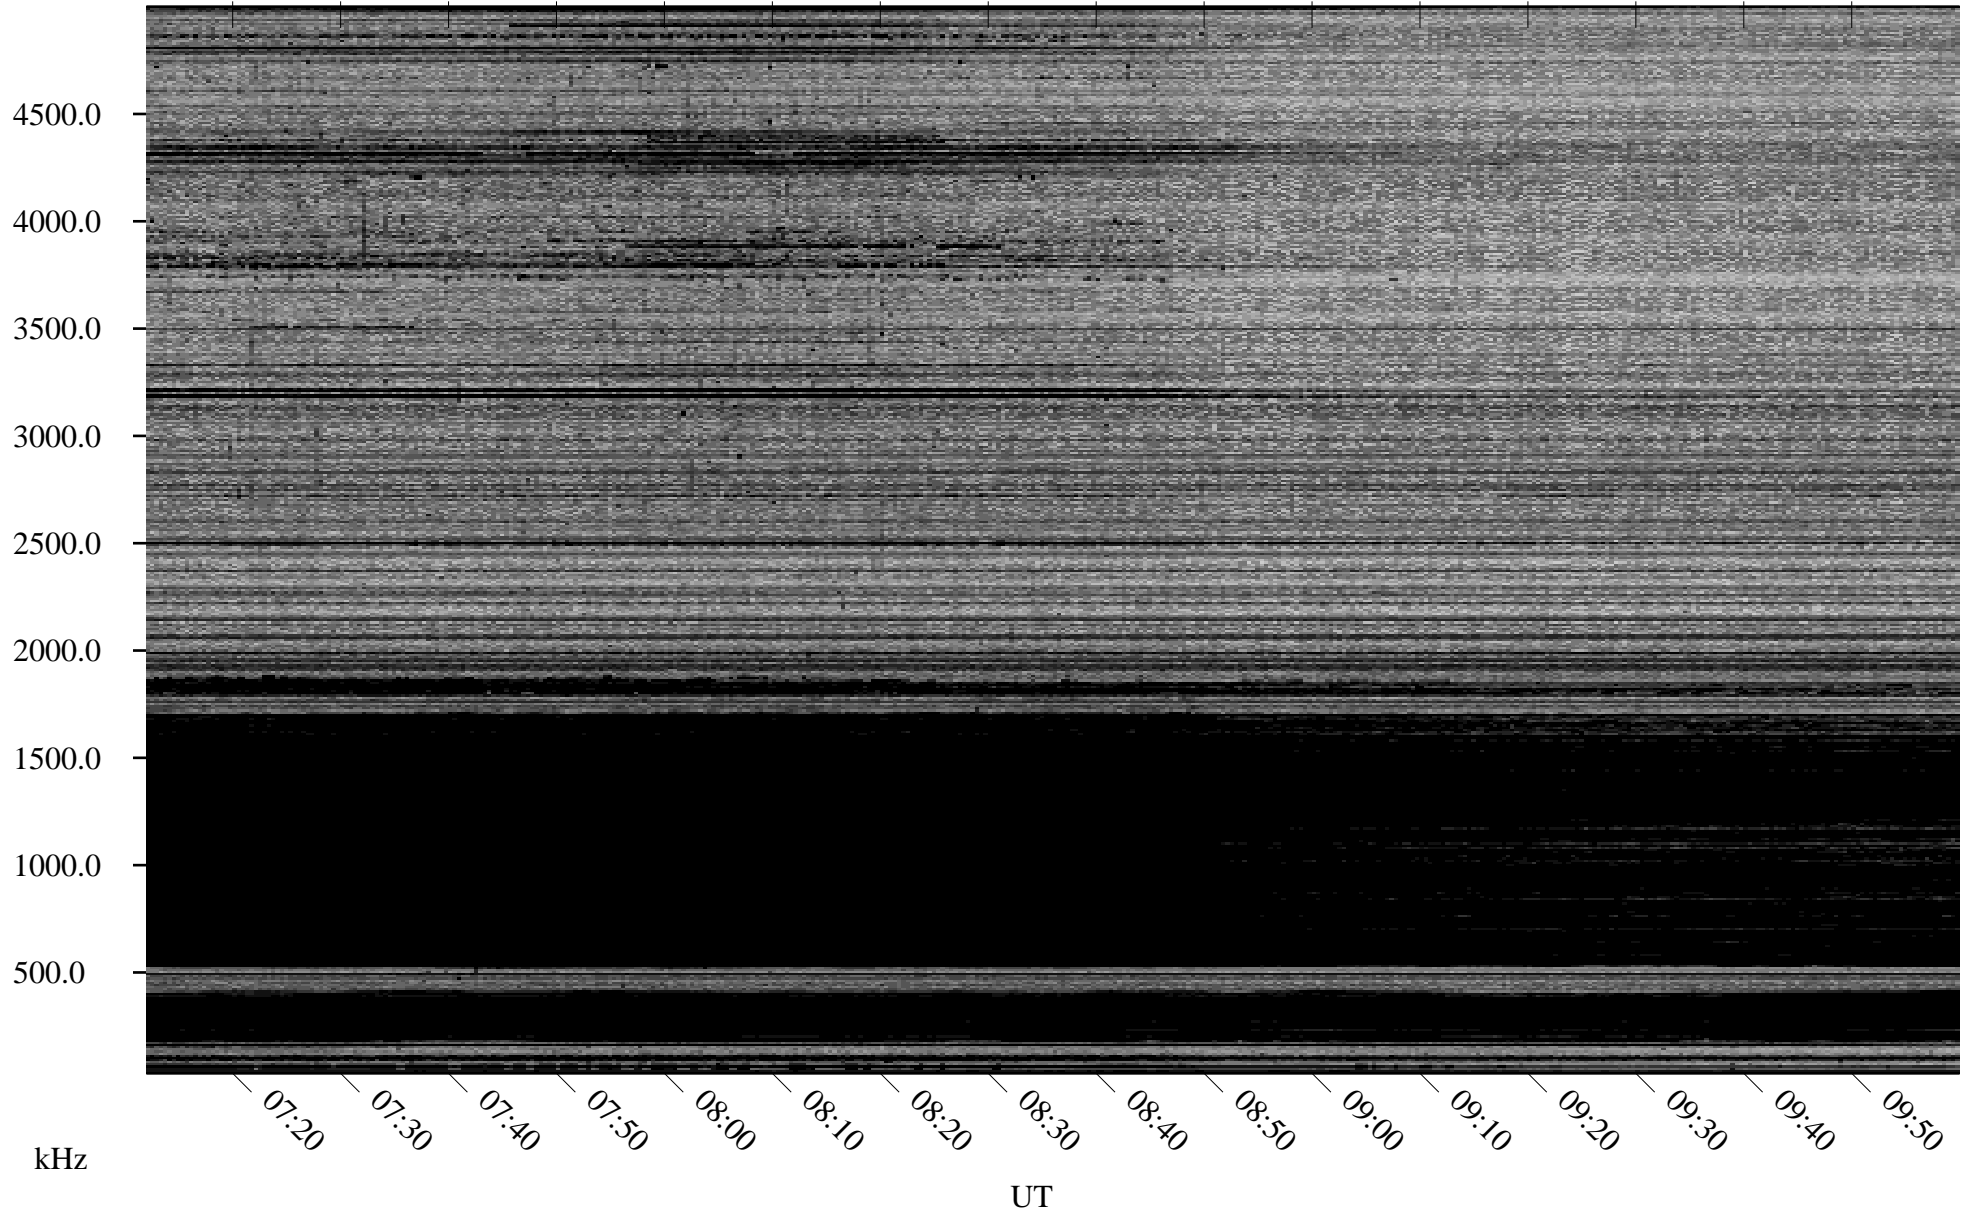

# 12/01/2007 Churchill, Manitoba

Linear Scale    Black = 161    White = 15

ch07334l.r00SUm max\_12

Page 3

# 12/01/2007 Churchill, Manitoba

Linear Scale    Black = 161    White = 15

ch07334l.r00SUm max\_12

Page 4

# 12/01/2007 Churchill, Manitoba

Linear Scale    Black = 161    White = 15

ch07334l.r00SUm max\_12

Page 5

# 12/01/2007 Churchill, Manitoba

Linear Scale    Black = 161    White = 15

ch07334l.r00SUm max\_12

Page 6